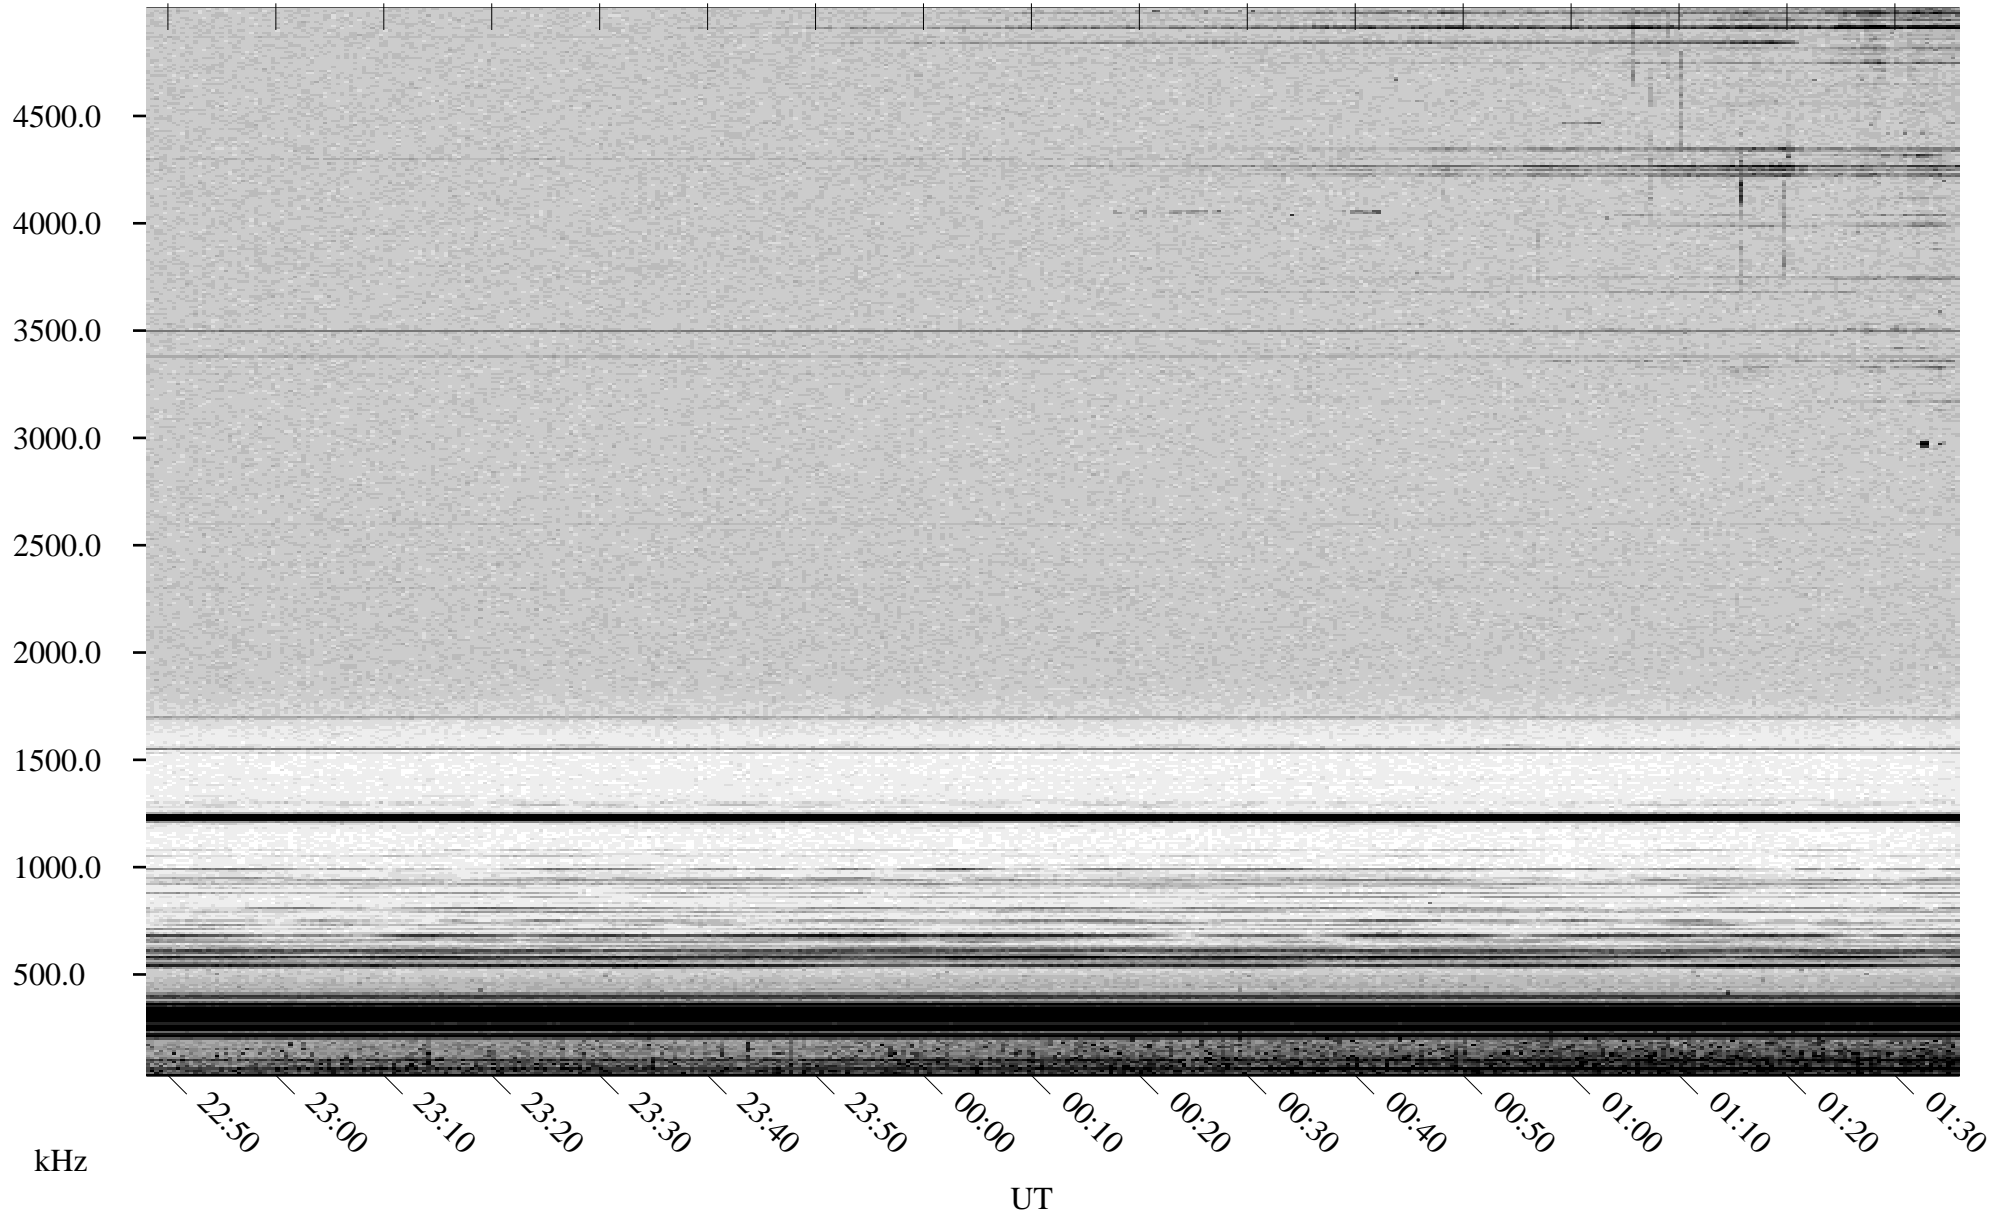

05/27/2002 Churchill, Manitoba

Linear Scale Black = 161 White = 15

ch02147l.r00m max_12

Page 1

05/27/2002 Churchill, Manitoba

Linear Scale Black = 161 White = 15

ch02147l.r00m max_12

Page 2

05/28/2002 Churchill, Manitoba

Linear Scale Black = 161 White = 15

ch02147l.r00m max_12

Page 3

05/28/2002 Churchill, Manitoba

Linear Scale Black = 161 White = 15

ch02147l.r00m max_12

Page 4

05/28/2002 Churchill, Manitoba

Linear Scale Black = 161 White = 15

ch02147l.r00m max_12

Page 5

05/28/2002 Churchill, Manitoba

Linear Scale Black = 161 White = 15

ch02147l.r00m max_12

Page 6

05/28/2002 Churchill, Manitoba

Linear Scale Black = 161 White = 15

ch02147l.r00m max_12

Page 7

05/28/2002 Churchill, Manitoba

Linear Scale Black = 161 White = 15

ch02147l.r00m max_12