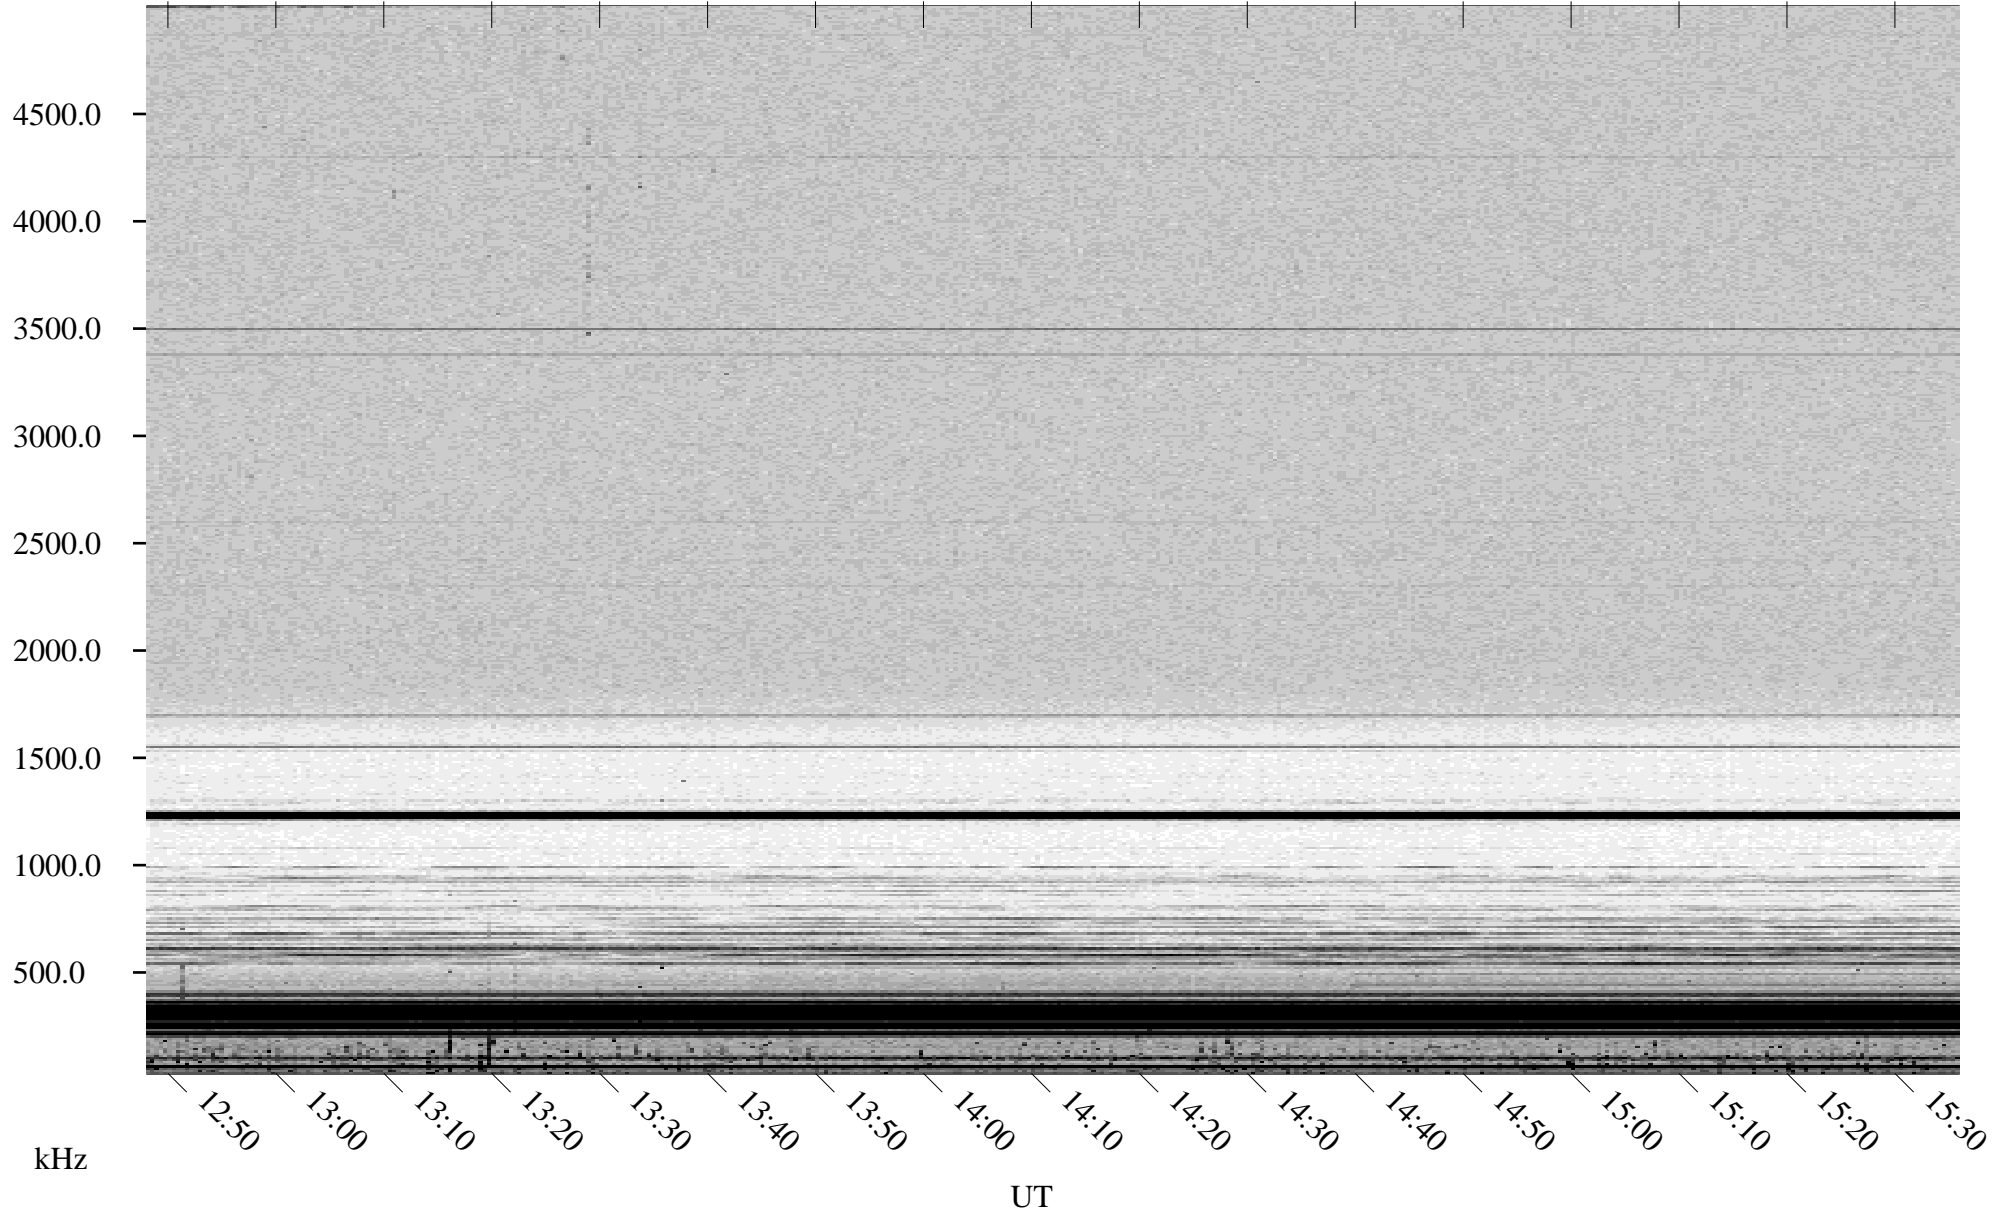

05/27/2002 Churchill, Manitoba

Linear Scale Black = 161 White = 15

ch02147l.r00m max_12

Page 1

05/27/2002 Churchill, Manitoba

Linear Scale Black = 161 White = 15

ch02147l.r00m max_12

Page 2

05/28/2002 Churchill, Manitoba

Linear Scale Black = 161 White = 15

ch02147l.r00m max_12

Page 3

05/28/2002 Churchill, Manitoba

Linear Scale Black = 161 White = 15

ch02147l.r00m max_12

Page 4

05/28/2002 Churchill, Manitoba

Linear Scale Black = 161 White = 15

ch02147l.r00m max_12

Page 5

05/28/2002 Churchill, Manitoba

Linear Scale Black = 161 White = 15

ch02147l.r00m max_12

Page 6

05/28/2002 Churchill, Manitoba

Linear Scale Black = 161 White = 15

ch02147l.r00m max_12

Page 7

05/28/2002 Churchill, Manitoba

Linear Scale Black = 161 White = 15

ch02147l.r00m max_12