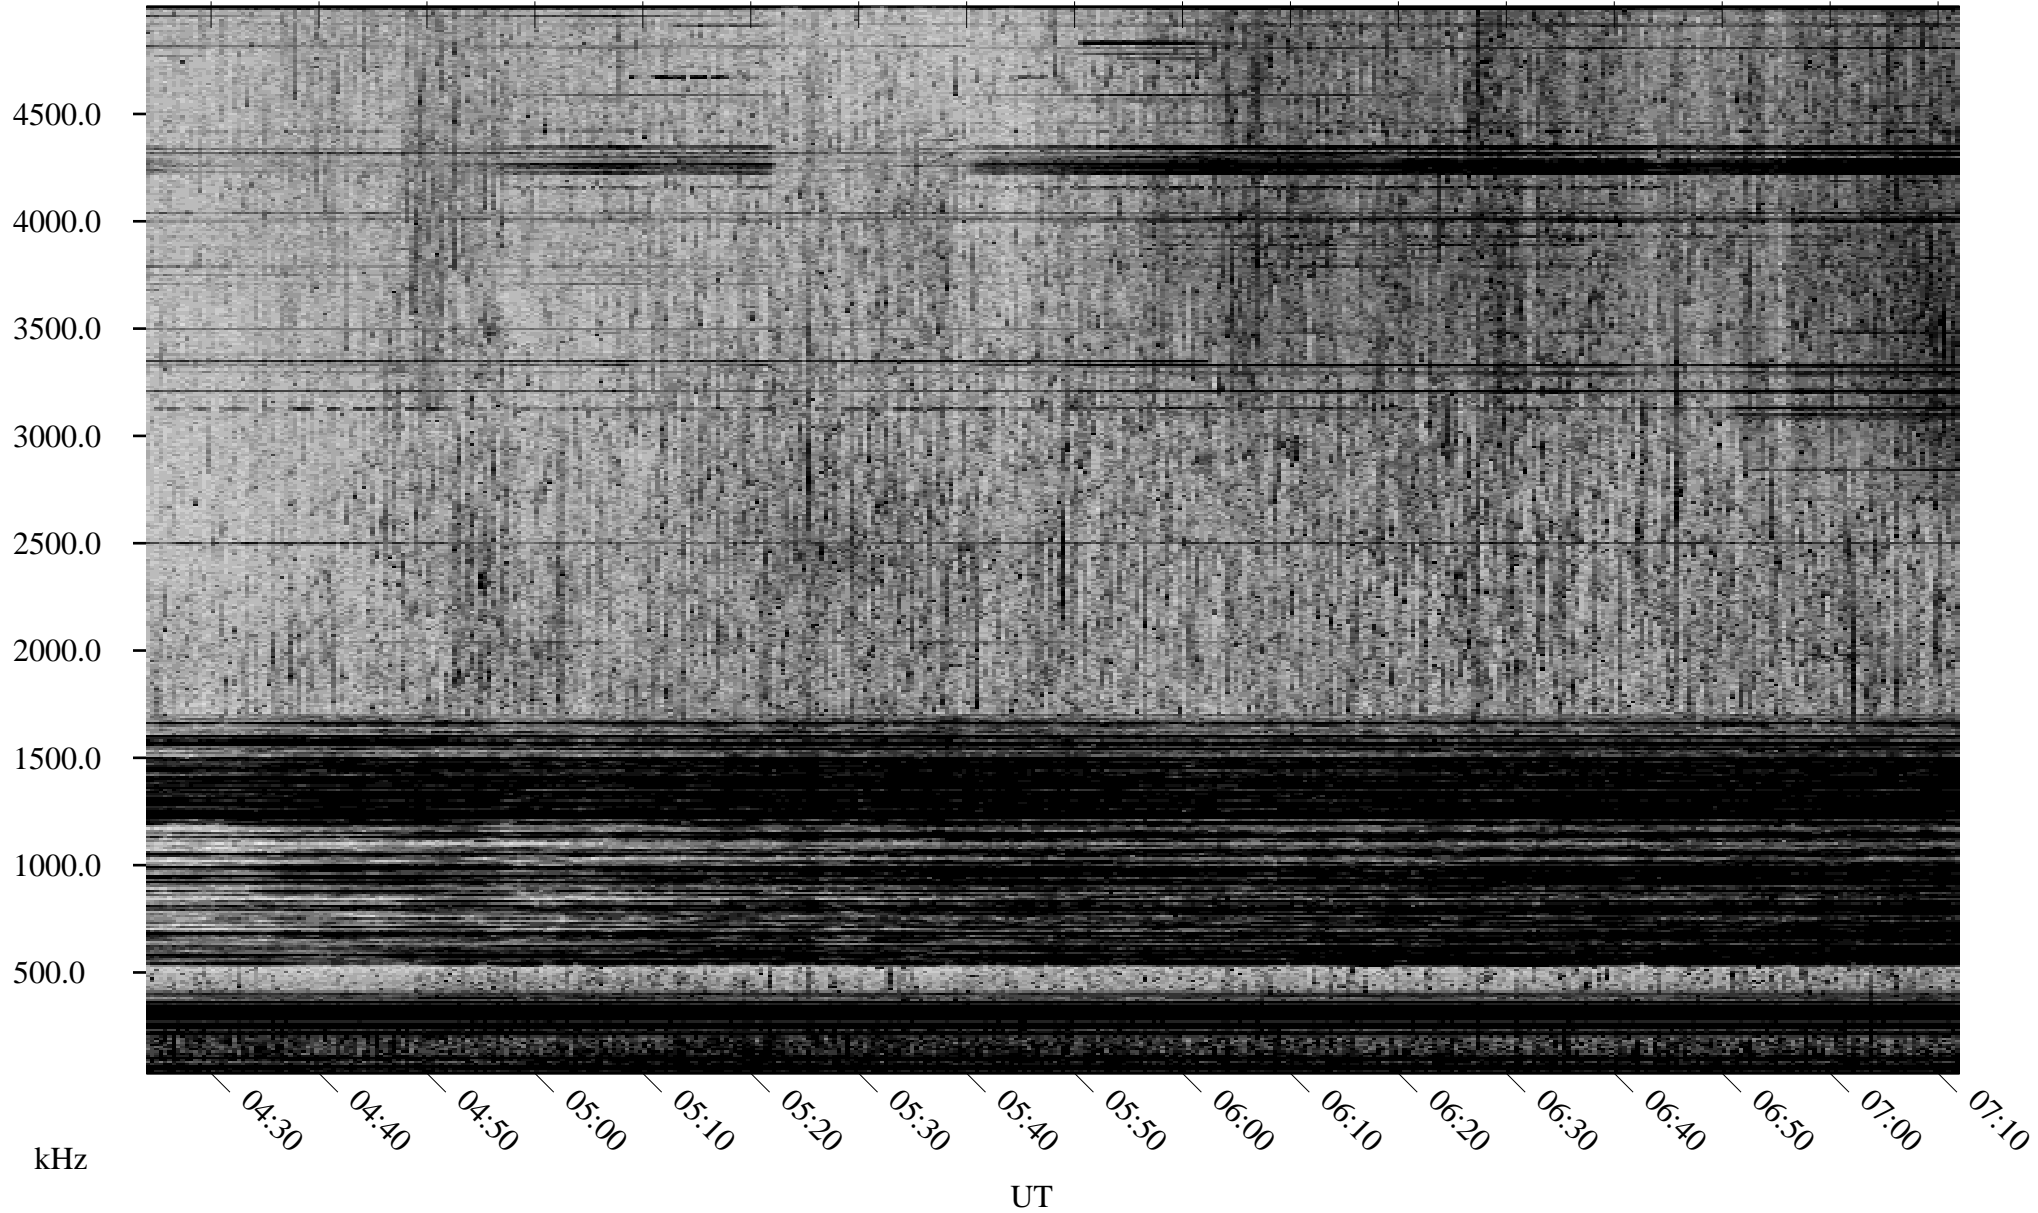

05/27/2002 Churchill, Manitoba

Linear Scale Black = 161 White = 15

ch02147l.r00m max_12

Page 1

05/27/2002 Churchill, Manitoba

Linear Scale Black = 161 White = 15

ch02147l.r00m max_12

Page 2

05/28/2002 Churchill, Manitoba

Linear Scale Black = 161 White = 15

ch02147l.r00m max_12

Page 3

05/28/2002 Churchill, Manitoba

Linear Scale Black = 161 White = 15

ch02147l.r00m max_12

Page 4

05/28/2002 Churchill, Manitoba

Linear Scale Black = 161 White = 15

ch02147l.r00m max_12

Page 5

05/28/2002 Churchill, Manitoba

Linear Scale Black = 161 White = 15

ch02147l.r00m max_12

Page 6

05/28/2002 Churchill, Manitoba

Linear Scale Black = 161 White = 15

ch02147l.r00m max_12

Page 7

05/28/2002 Churchill, Manitoba

Linear Scale Black = 161 White = 15

ch02147l.r00m max_12