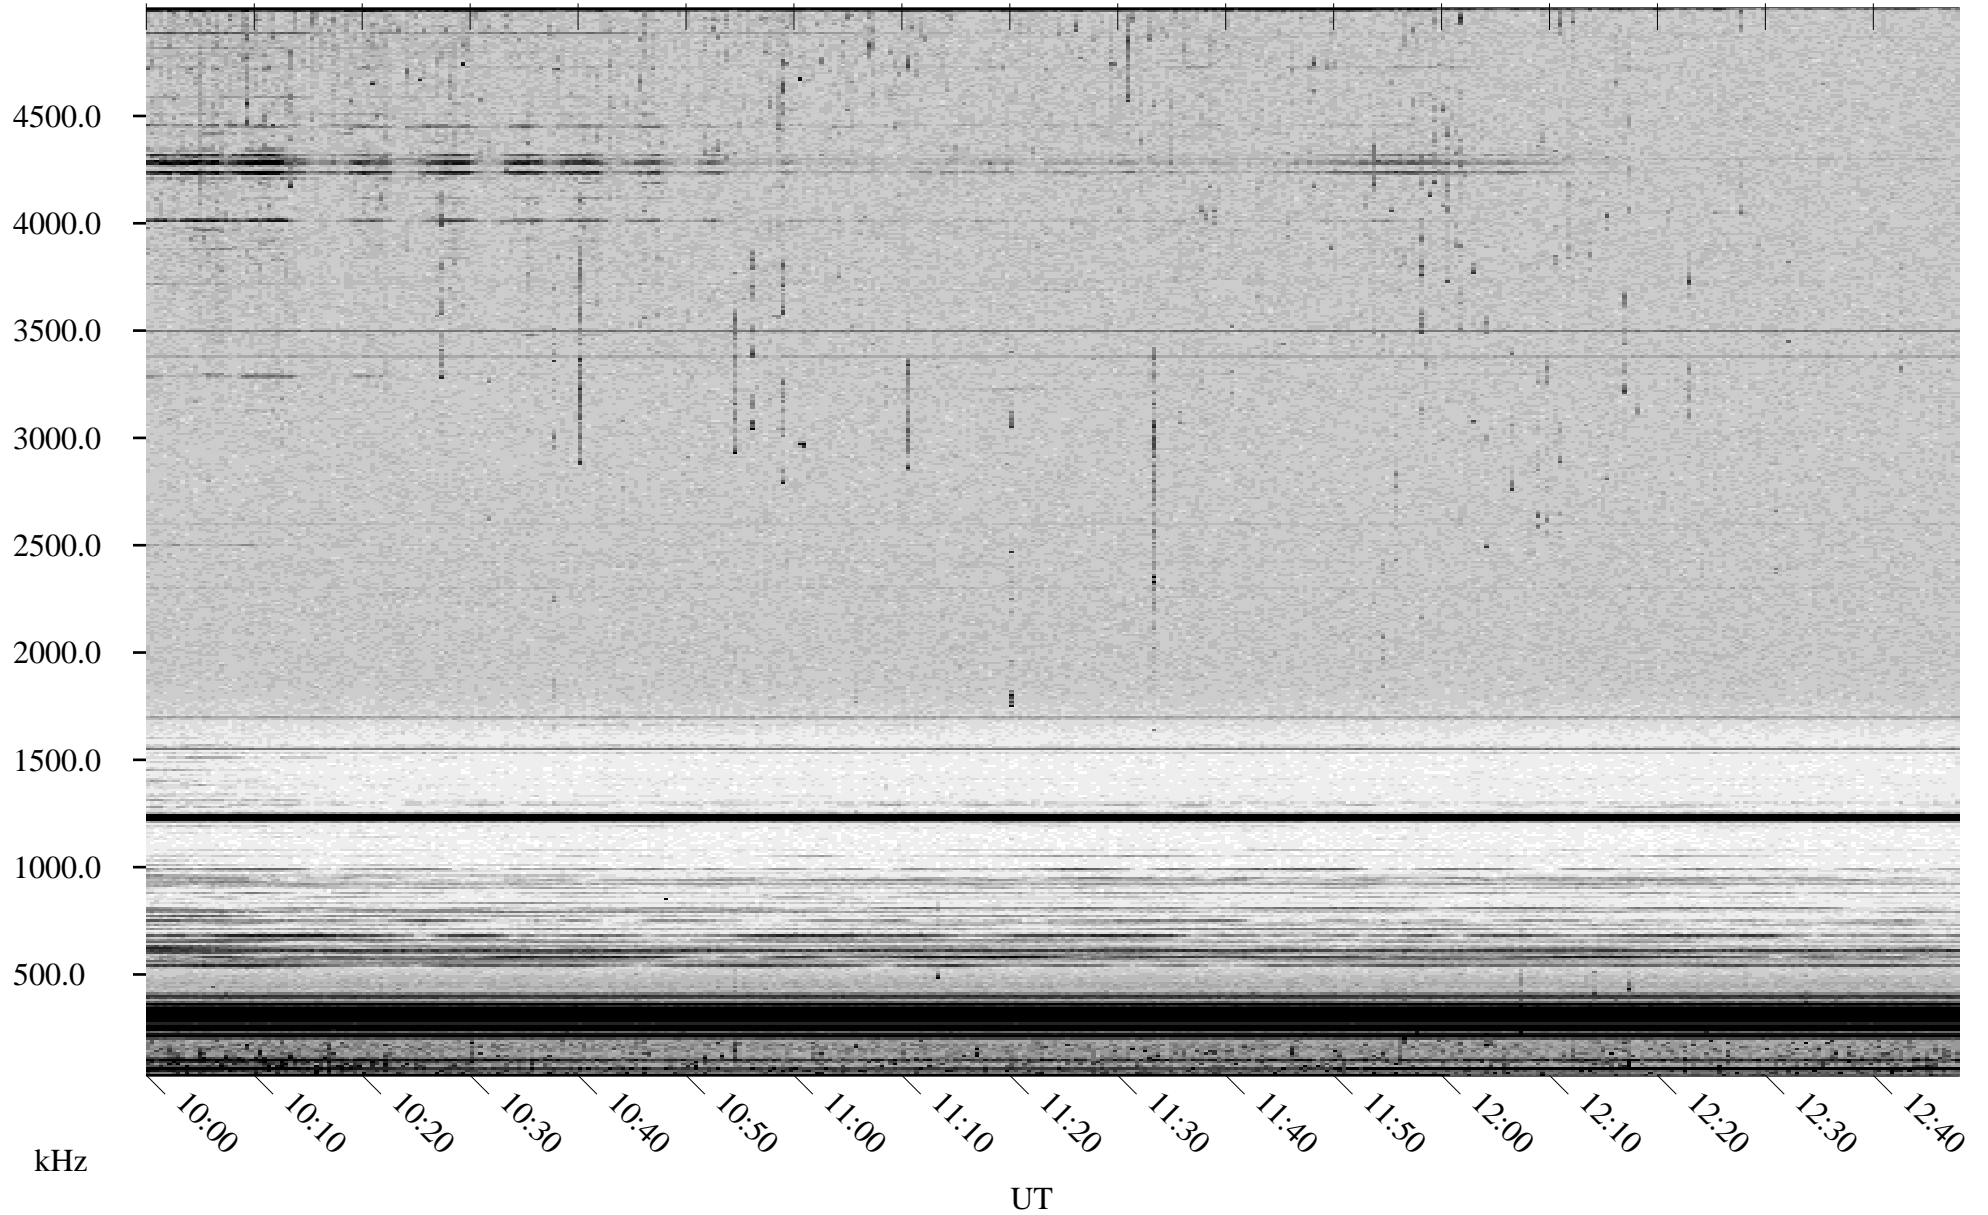

05/27/2002 Churchill, Manitoba

Linear Scale Black = 161 White = 15

ch02147l.r00m max_12

Page 1

05/27/2002 Churchill, Manitoba

Linear Scale Black = 161 White = 15

ch02147l.r00m max_12

Page 2

05/28/2002 Churchill, Manitoba

Linear Scale Black = 161 White = 15

ch02147l.r00m max_12

Page 3

05/28/2002 Churchill, Manitoba

Linear Scale Black = 161 White = 15

ch02147l.r00m max_12

Page 4

05/28/2002 Churchill, Manitoba

Linear Scale Black = 161 White = 15

ch02147l.r00m max_12

Page 5

05/28/2002 Churchill, Manitoba

Linear Scale Black = 161 White = 15

ch02147l.r00m max_12

Page 6

05/28/2002 Churchill, Manitoba

Linear Scale Black = 161 White = 15

ch02147l.r00m max_12

Page 7

05/28/2002 Churchill, Manitoba

Linear Scale Black = 161 White = 15

ch02147l.r00m max_12