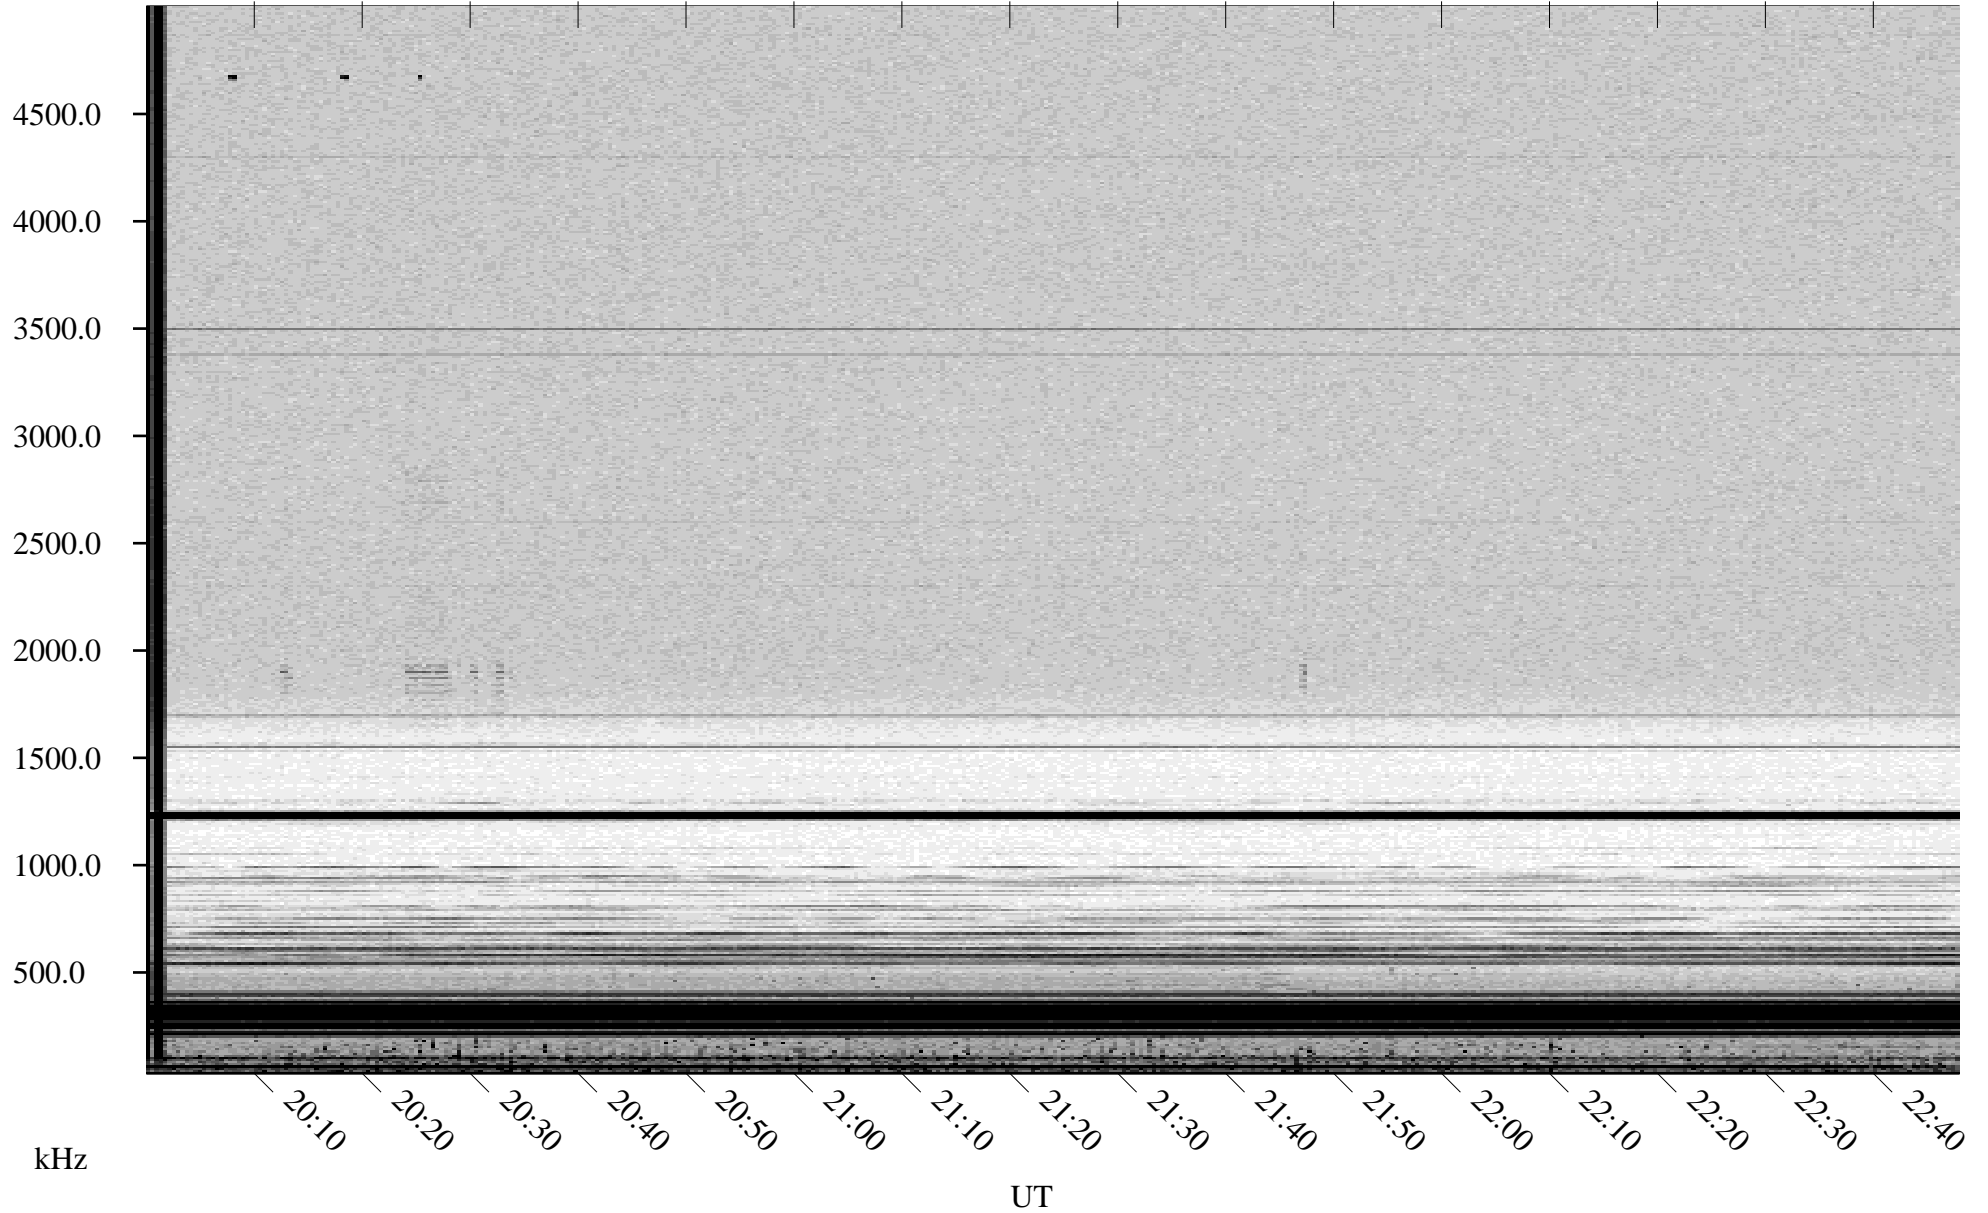

05/27/2002 Churchill, Manitoba

Linear Scale Black = 161 White = 15

ch02147l.r00m max_12

Page 1

05/27/2002 Churchill, Manitoba

Linear Scale Black = 161 White = 15

ch02147l.r00m max_12

Page 2

05/28/2002 Churchill, Manitoba

Linear Scale Black = 161 White = 15

ch02147l.r00m max_12

Page 3

05/28/2002 Churchill, Manitoba

Linear Scale Black = 161 White = 15

ch02147l.r00m max_12

Page 4

05/28/2002 Churchill, Manitoba

Linear Scale Black = 161 White = 15

ch02147l.r00m max_12

Page 5

05/28/2002 Churchill, Manitoba

Linear Scale Black = 161 White = 15

ch02147l.r00m max_12

Page 6

05/28/2002 Churchill, Manitoba

Linear Scale Black = 161 White = 15

ch02147l.r00m max_12

Page 7

05/28/2002 Churchill, Manitoba

Linear Scale Black = 161 White = 15

ch02147l.r00m max_12