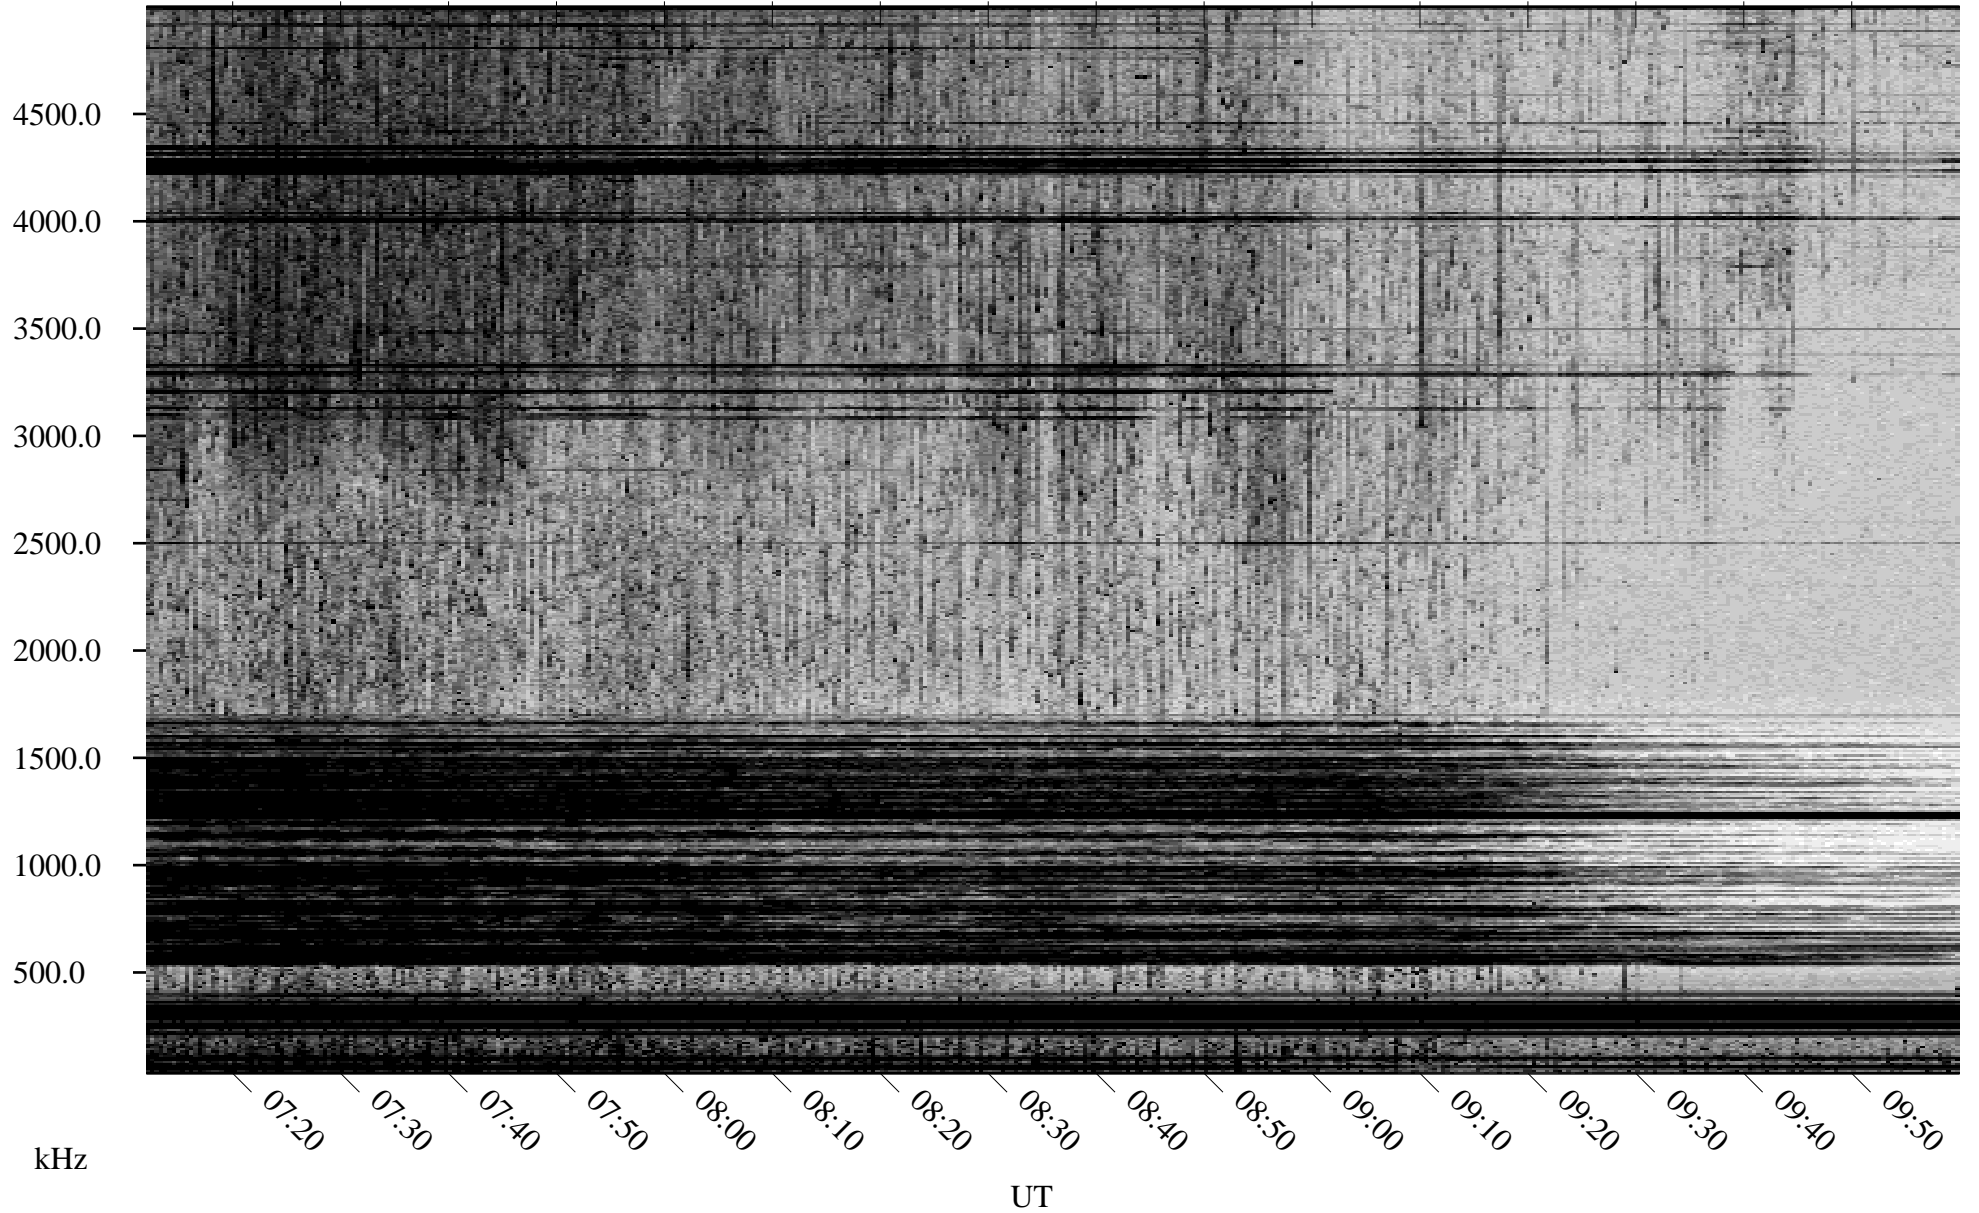

05/27/2002 Churchill, Manitoba

Linear Scale Black = 161 White = 15

ch02147l.r00m max_12

Page 1

05/27/2002 Churchill, Manitoba

Linear Scale Black = 161 White = 15

ch02147l.r00m max_12

Page 2

05/28/2002 Churchill, Manitoba

Linear Scale Black = 161 White = 15

ch02147l.r00m max_12

Page 3

05/28/2002 Churchill, Manitoba

Linear Scale Black = 161 White = 15

ch02147l.r00m max_12

Page 4

05/28/2002 Churchill, Manitoba

Linear Scale Black = 161 White = 15

ch02147l.r00m max_12

Page 5

05/28/2002 Churchill, Manitoba

Linear Scale Black = 161 White = 15

ch02147l.r00m max_12

Page 6

05/28/2002 Churchill, Manitoba

Linear Scale Black = 161 White = 15

ch02147l.r00m max_12

Page 7

05/28/2002 Churchill, Manitoba

Linear Scale Black = 161 White = 15

ch02147l.r00m max_12