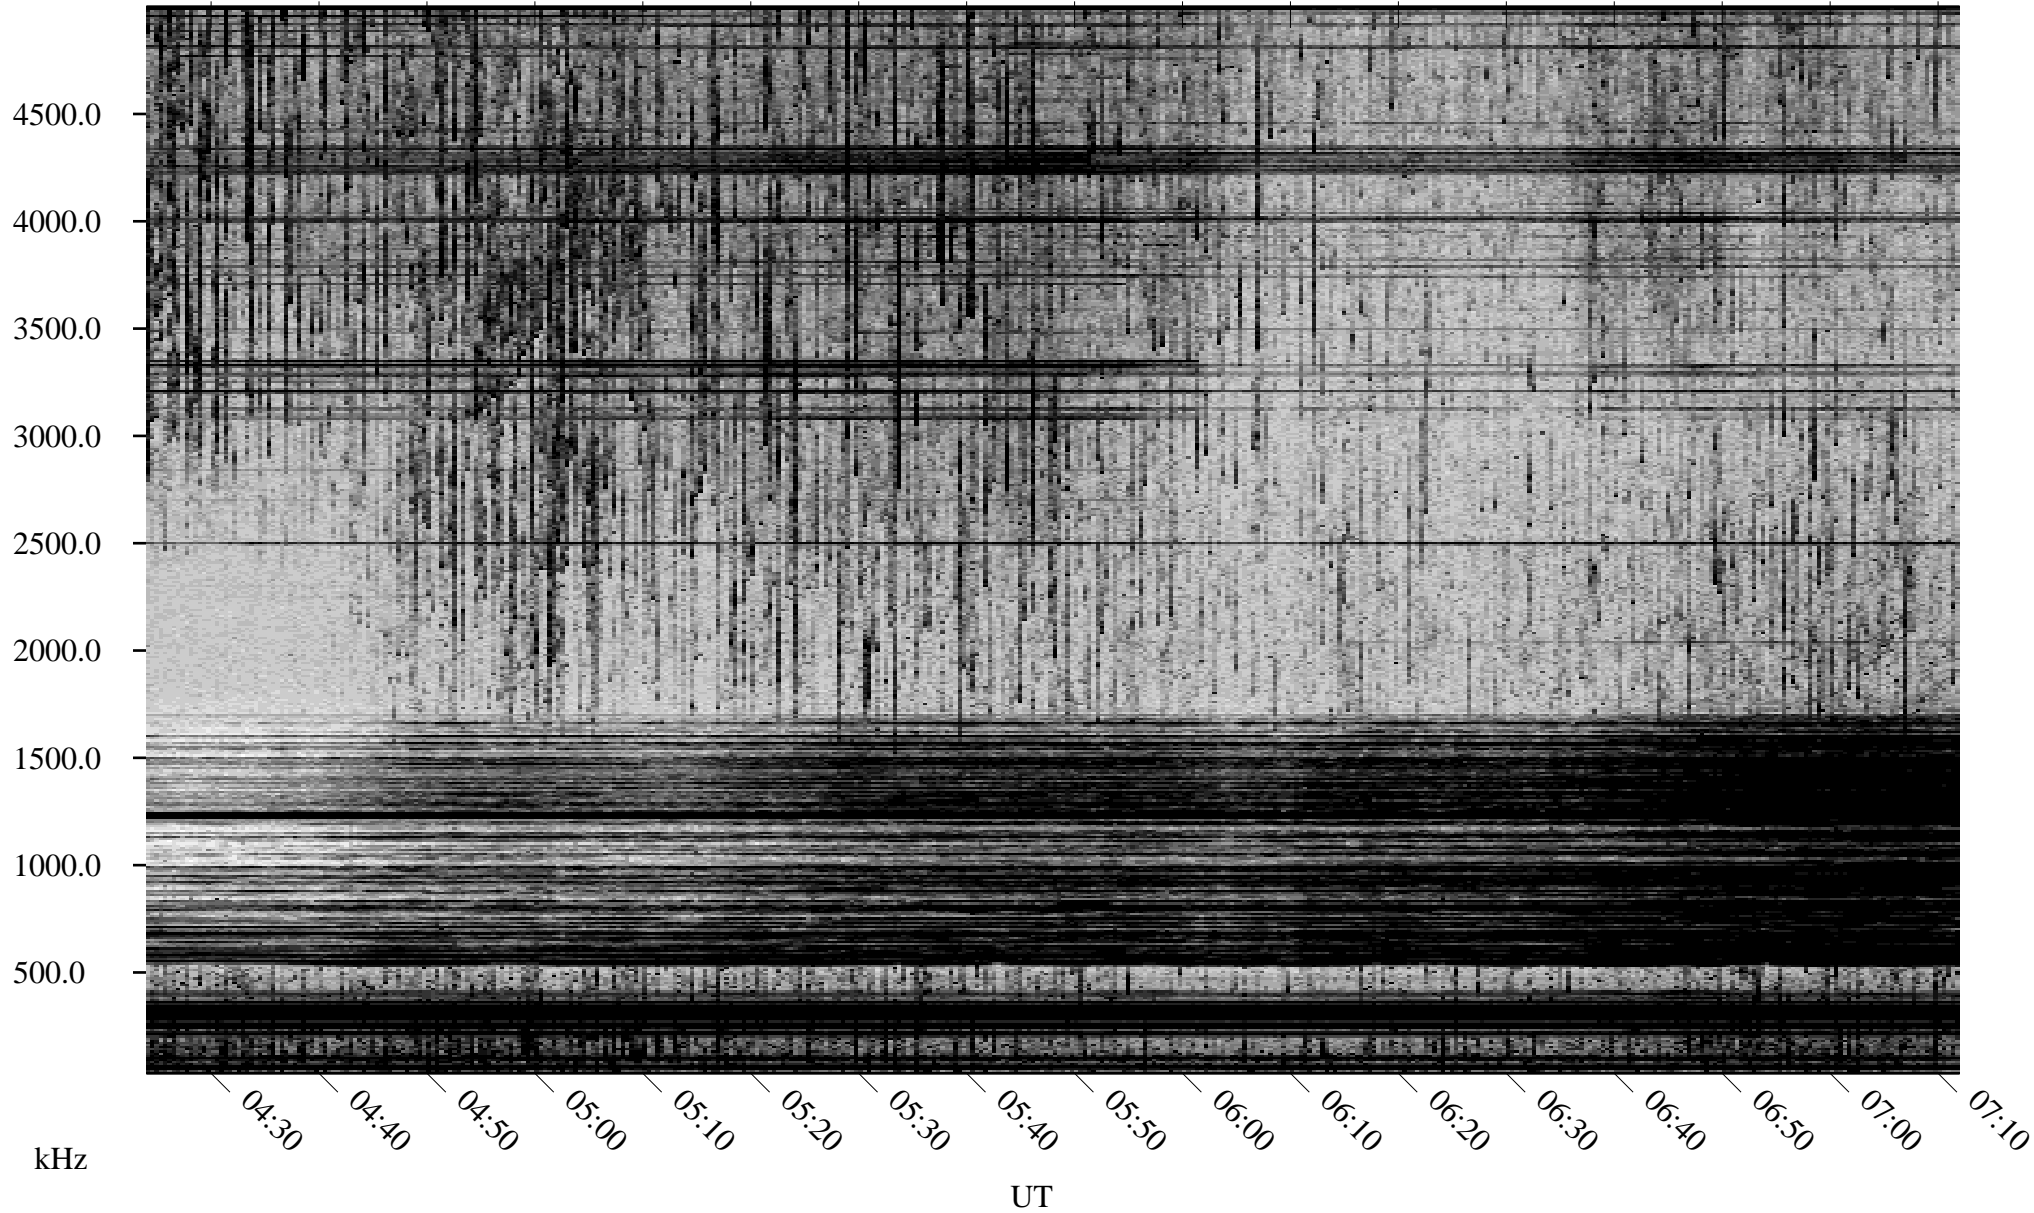

05/29/2002 Churchill, Manitoba

Linear Scale Black = 161 White = 15

ch02149l.r00m max_12

Page 1

05/29/2002 Churchill, Manitoba

Linear Scale Black = 161 White = 15

ch02149l.r00m max_12

Page 2

05/30/2002 Churchill, Manitoba

Linear Scale Black = 161 White = 15

ch02149l.r00m max_12

Page 3

05/30/2002 Churchill, Manitoba

Linear Scale Black = 161 White = 15

ch02149l.r00m max_12

Page 4

05/30/2002 Churchill, Manitoba

Linear Scale Black = 161 White = 15

ch02149l.r00m max_12

Page 5

05/30/2002 Churchill, Manitoba

Linear Scale Black = 161 White = 15

ch02149l.r00m max_12

Page 6

05/30/2002 Churchill, Manitoba

Linear Scale Black = 161 White = 15

ch02149l.r00m max_12

Page 7

05/30/2002 Churchill, Manitoba

Linear Scale Black = 161 White = 15

ch02149l.r00m max_12