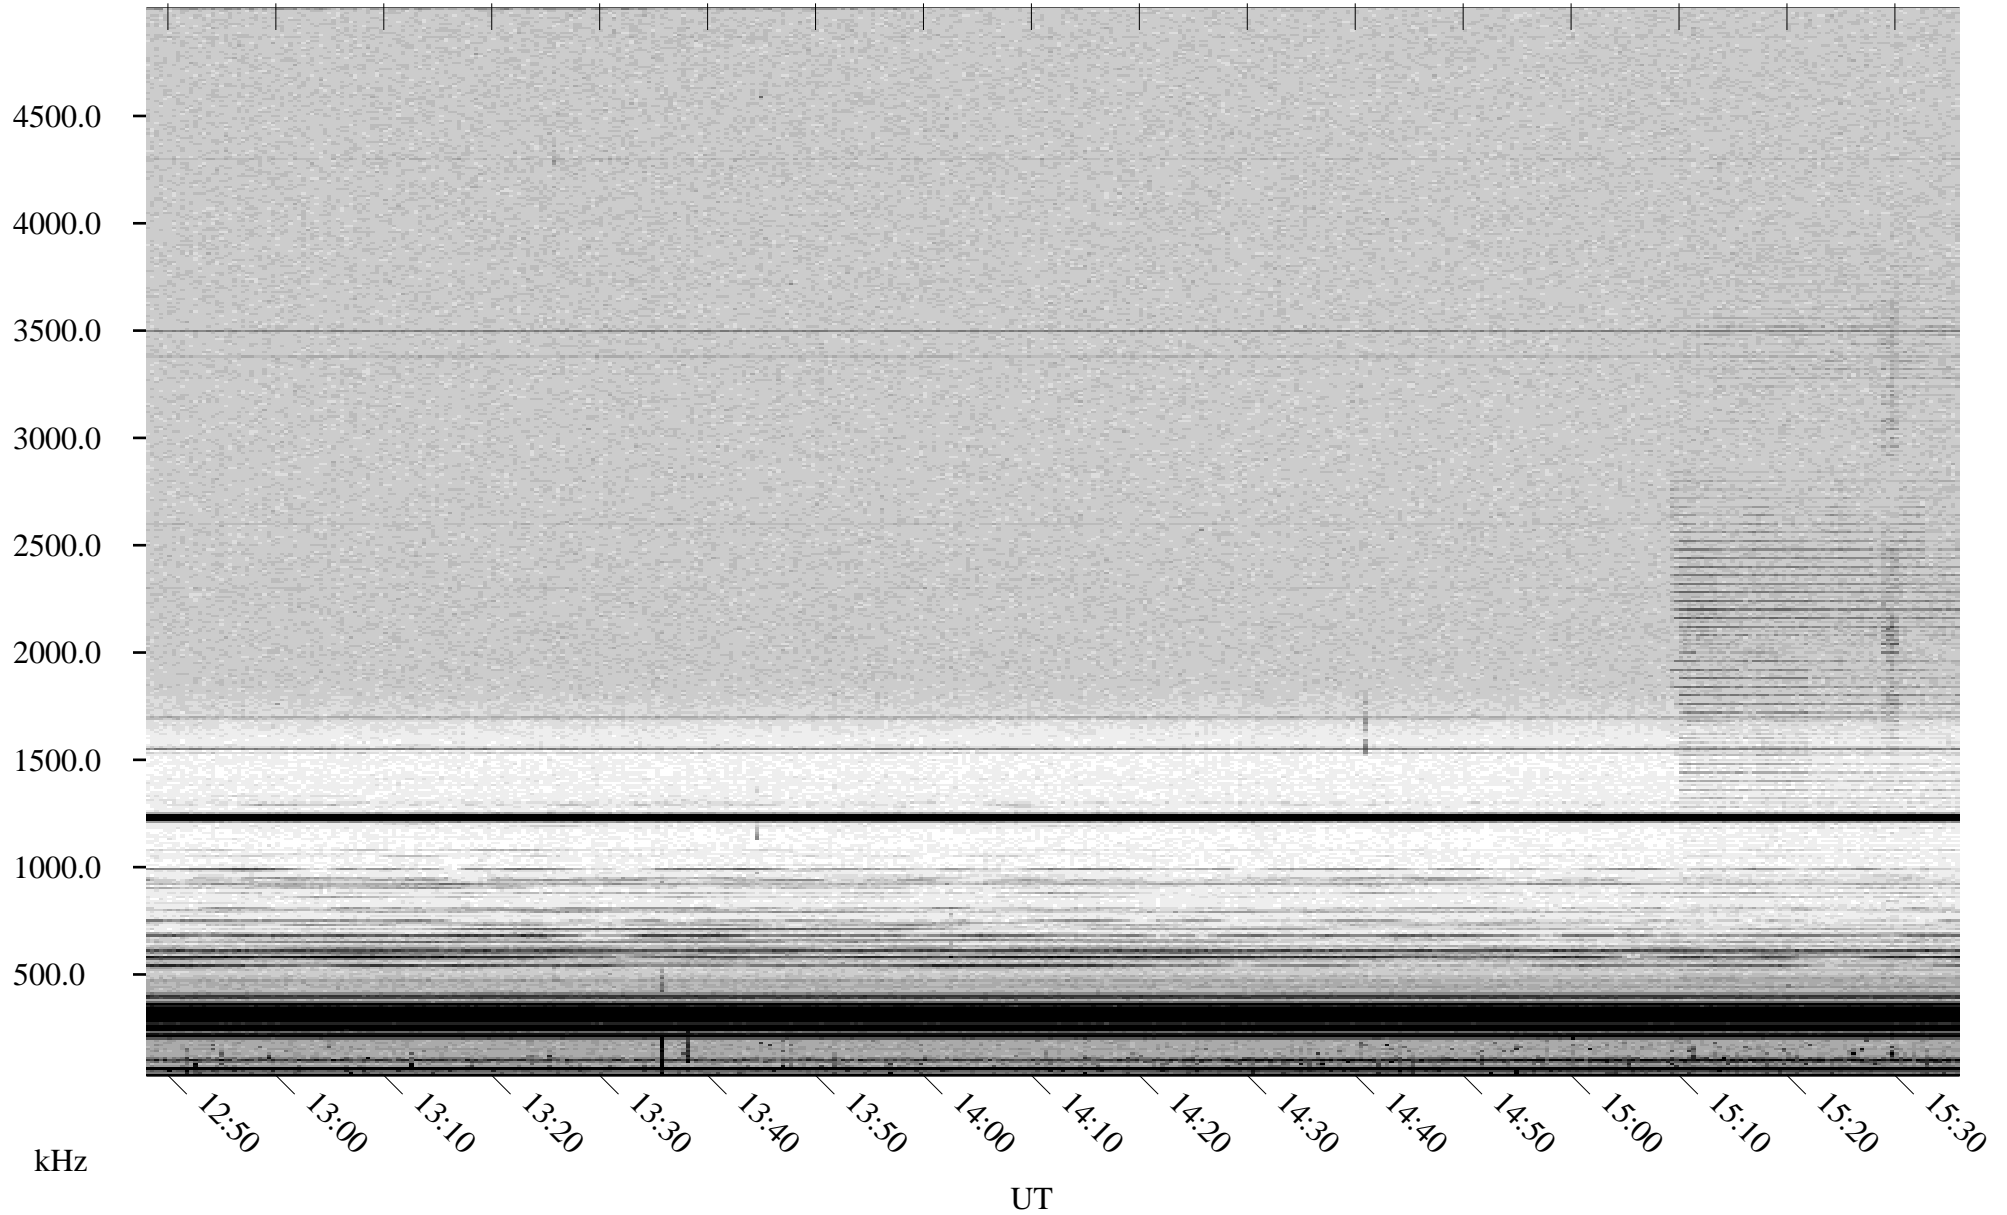

05/29/2002 Churchill, Manitoba

Linear Scale Black = 161 White = 15

ch02149l.r00m max_12

Page 1

05/29/2002 Churchill, Manitoba

Linear Scale Black = 161 White = 15

ch02149l.r00m max_12

Page 2

05/30/2002 Churchill, Manitoba

Linear Scale Black = 161 White = 15

ch02149l.r00m max_12

Page 3

05/30/2002 Churchill, Manitoba

Linear Scale Black = 161 White = 15

ch02149l.r00m max_12

Page 4

05/30/2002 Churchill, Manitoba

Linear Scale Black = 161 White = 15

ch02149l.r00m max_12

Page 5

05/30/2002 Churchill, Manitoba

Linear Scale Black = 161 White = 15

ch02149l.r00m max_12

Page 6

05/30/2002 Churchill, Manitoba

Linear Scale Black = 161 White = 15

ch02149l.r00m max_12

Page 7

05/30/2002 Churchill, Manitoba

Linear Scale Black = 161 White = 15

ch02149l.r00m max_12