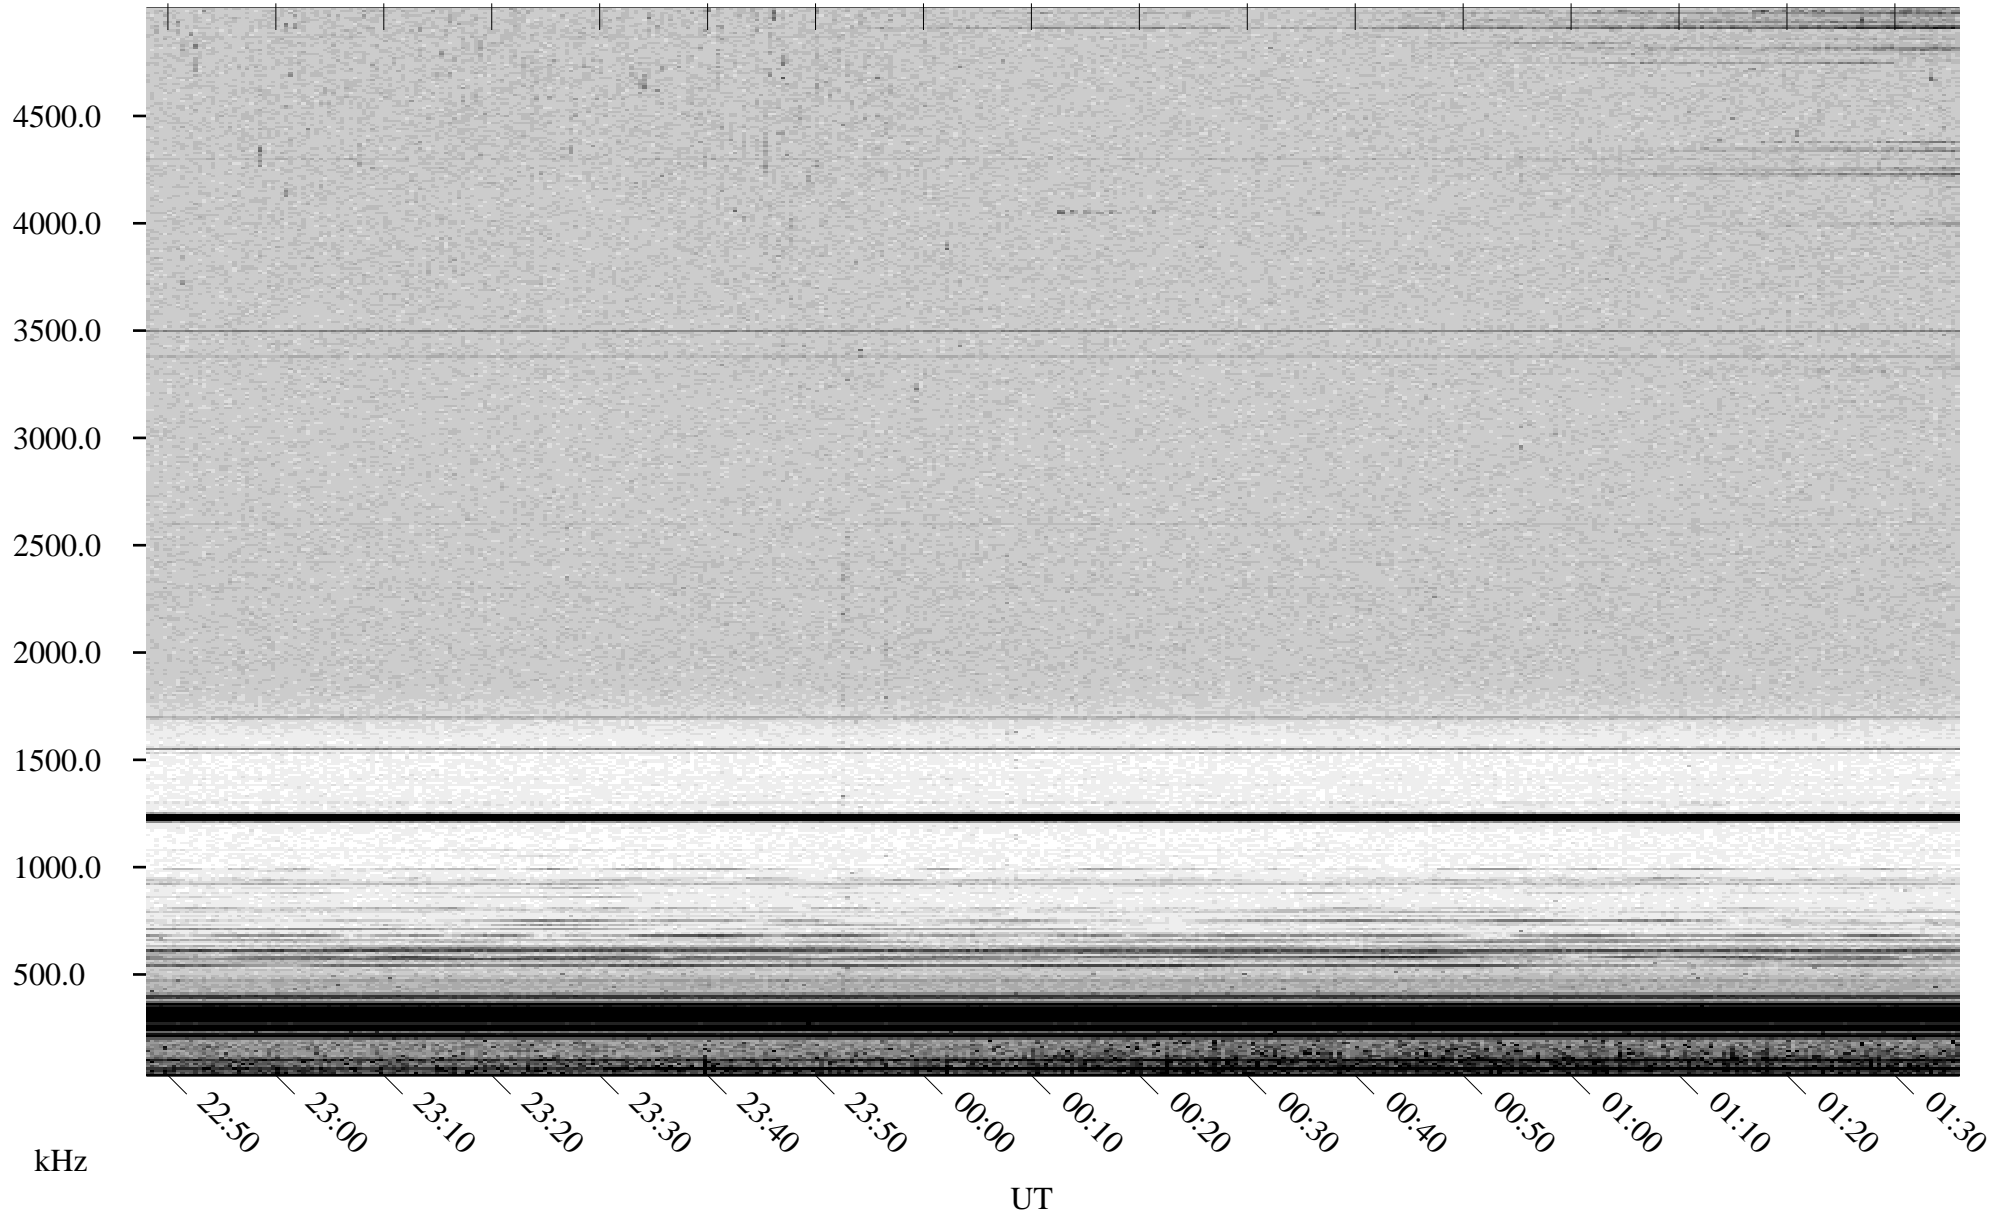

05/29/2002 Churchill, Manitoba

Linear Scale Black = 161 White = 15

ch02149l.r00m max_12

Page 1

05/29/2002 Churchill, Manitoba

Linear Scale Black = 161 White = 15

ch02149l.r00m max_12

Page 2

05/30/2002 Churchill, Manitoba

Linear Scale Black = 161 White = 15

ch02149l.r00m max_12

Page 3

05/30/2002 Churchill, Manitoba

Linear Scale Black = 161 White = 15

ch02149l.r00m max_12

Page 4

05/30/2002 Churchill, Manitoba

Linear Scale Black = 161 White = 15

ch02149l.r00m max_12

Page 5

05/30/2002 Churchill, Manitoba

Linear Scale Black = 161 White = 15

ch02149l.r00m max_12

Page 6

05/30/2002 Churchill, Manitoba

Linear Scale Black = 161 White = 15

ch02149l.r00m max_12

Page 7

05/30/2002 Churchill, Manitoba

Linear Scale Black = 161 White = 15

ch02149l.r00m max_12