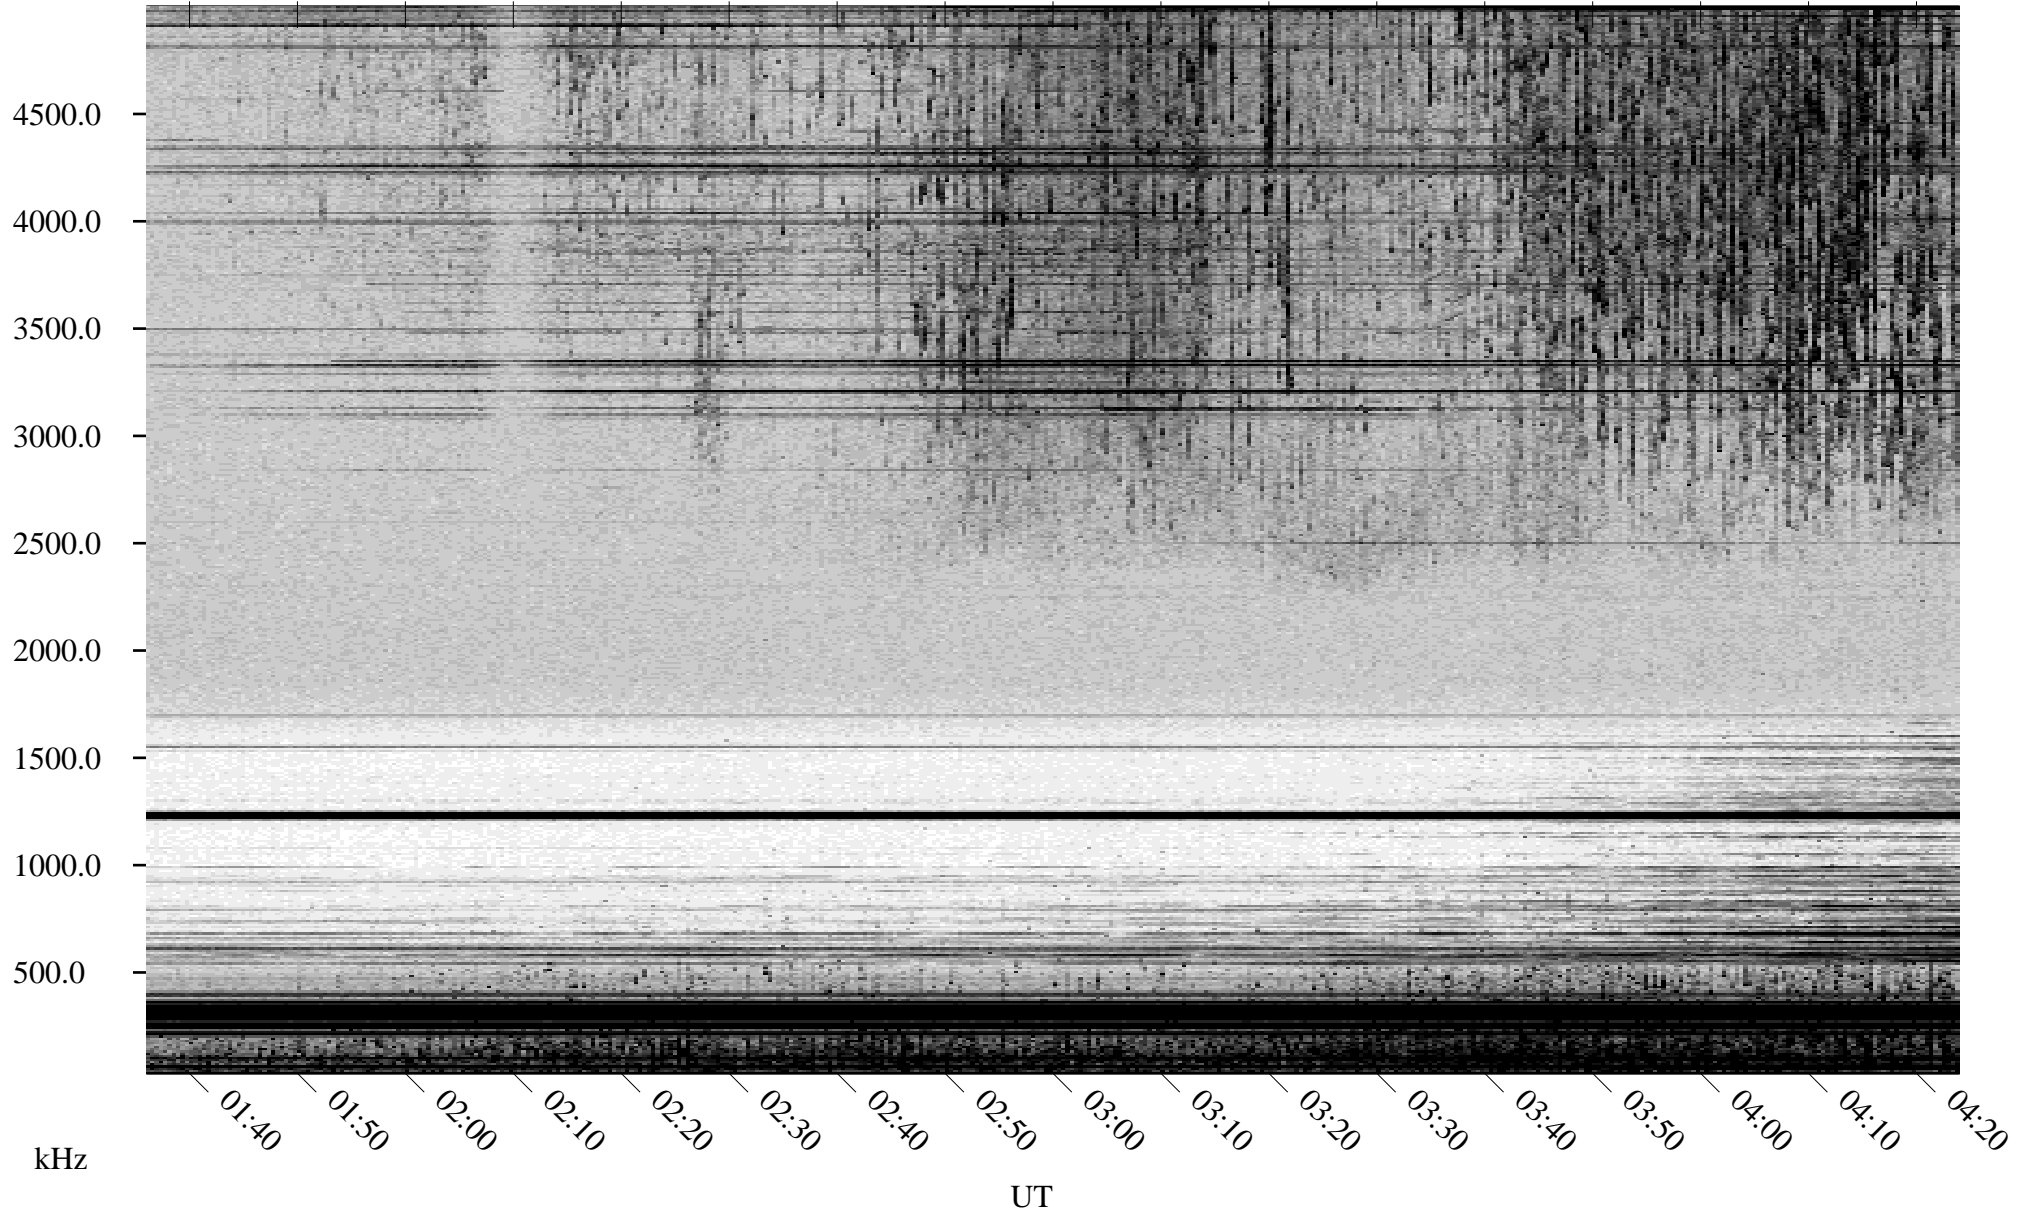

05/29/2002 Churchill, Manitoba

Linear Scale Black = 161 White = 15

ch02149l.r00m max_12

Page 1

05/29/2002 Churchill, Manitoba

Linear Scale Black = 161 White = 15

ch02149l.r00m max_12

Page 2

05/30/2002 Churchill, Manitoba

Linear Scale Black = 161 White = 15

ch02149l.r00m max_12

Page 3

05/30/2002 Churchill, Manitoba

Linear Scale Black = 161 White = 15

ch02149l.r00m max_12

Page 4

05/30/2002 Churchill, Manitoba

Linear Scale Black = 161 White = 15

ch02149l.r00m max_12

Page 5

05/30/2002 Churchill, Manitoba

Linear Scale Black = 161 White = 15

ch02149l.r00m max_12

Page 6

05/30/2002 Churchill, Manitoba

Linear Scale Black = 161 White = 15

ch02149l.r00m max_12

Page 7

05/30/2002 Churchill, Manitoba

Linear Scale Black = 161 White = 15

ch02149l.r00m max_12