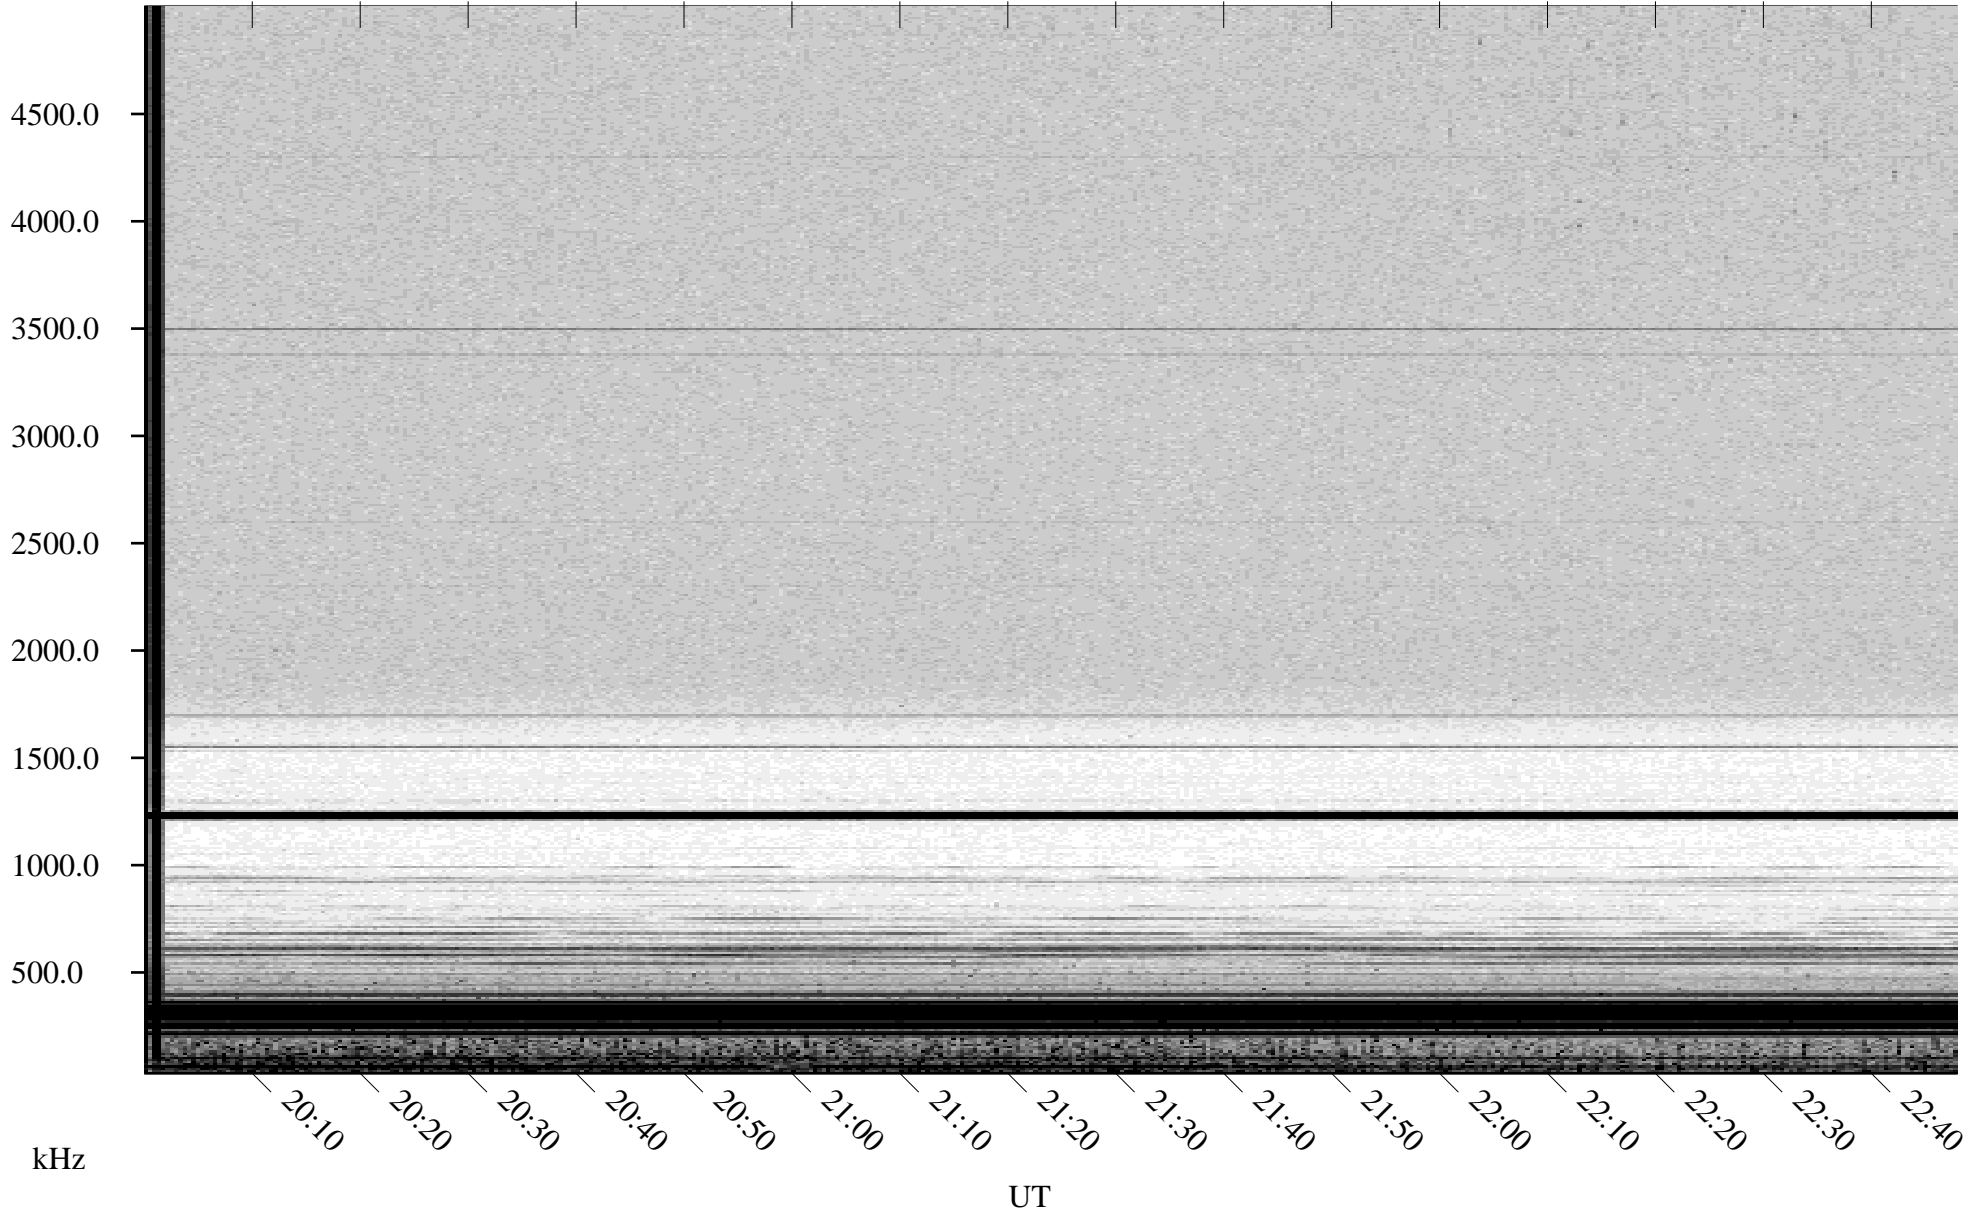

05/29/2002 Churchill, Manitoba

Linear Scale Black = 161 White = 15

ch02149l.r00m max_12

Page 1

05/29/2002 Churchill, Manitoba

Linear Scale Black = 161 White = 15

ch02149l.r00m max_12

Page 2

05/30/2002 Churchill, Manitoba

Linear Scale Black = 161 White = 15

ch02149l.r00m max_12

Page 3

05/30/2002 Churchill, Manitoba

Linear Scale Black = 161 White = 15

ch02149l.r00m max_12

Page 4

05/30/2002 Churchill, Manitoba

Linear Scale Black = 161 White = 15

ch02149l.r00m max_12

Page 5

05/30/2002 Churchill, Manitoba

Linear Scale Black = 161 White = 15

ch02149l.r00m max_12

Page 6

05/30/2002 Churchill, Manitoba

Linear Scale Black = 161 White = 15

ch02149l.r00m max_12

Page 7

05/30/2002 Churchill, Manitoba

Linear Scale Black = 161 White = 15

ch02149l.r00m max_12