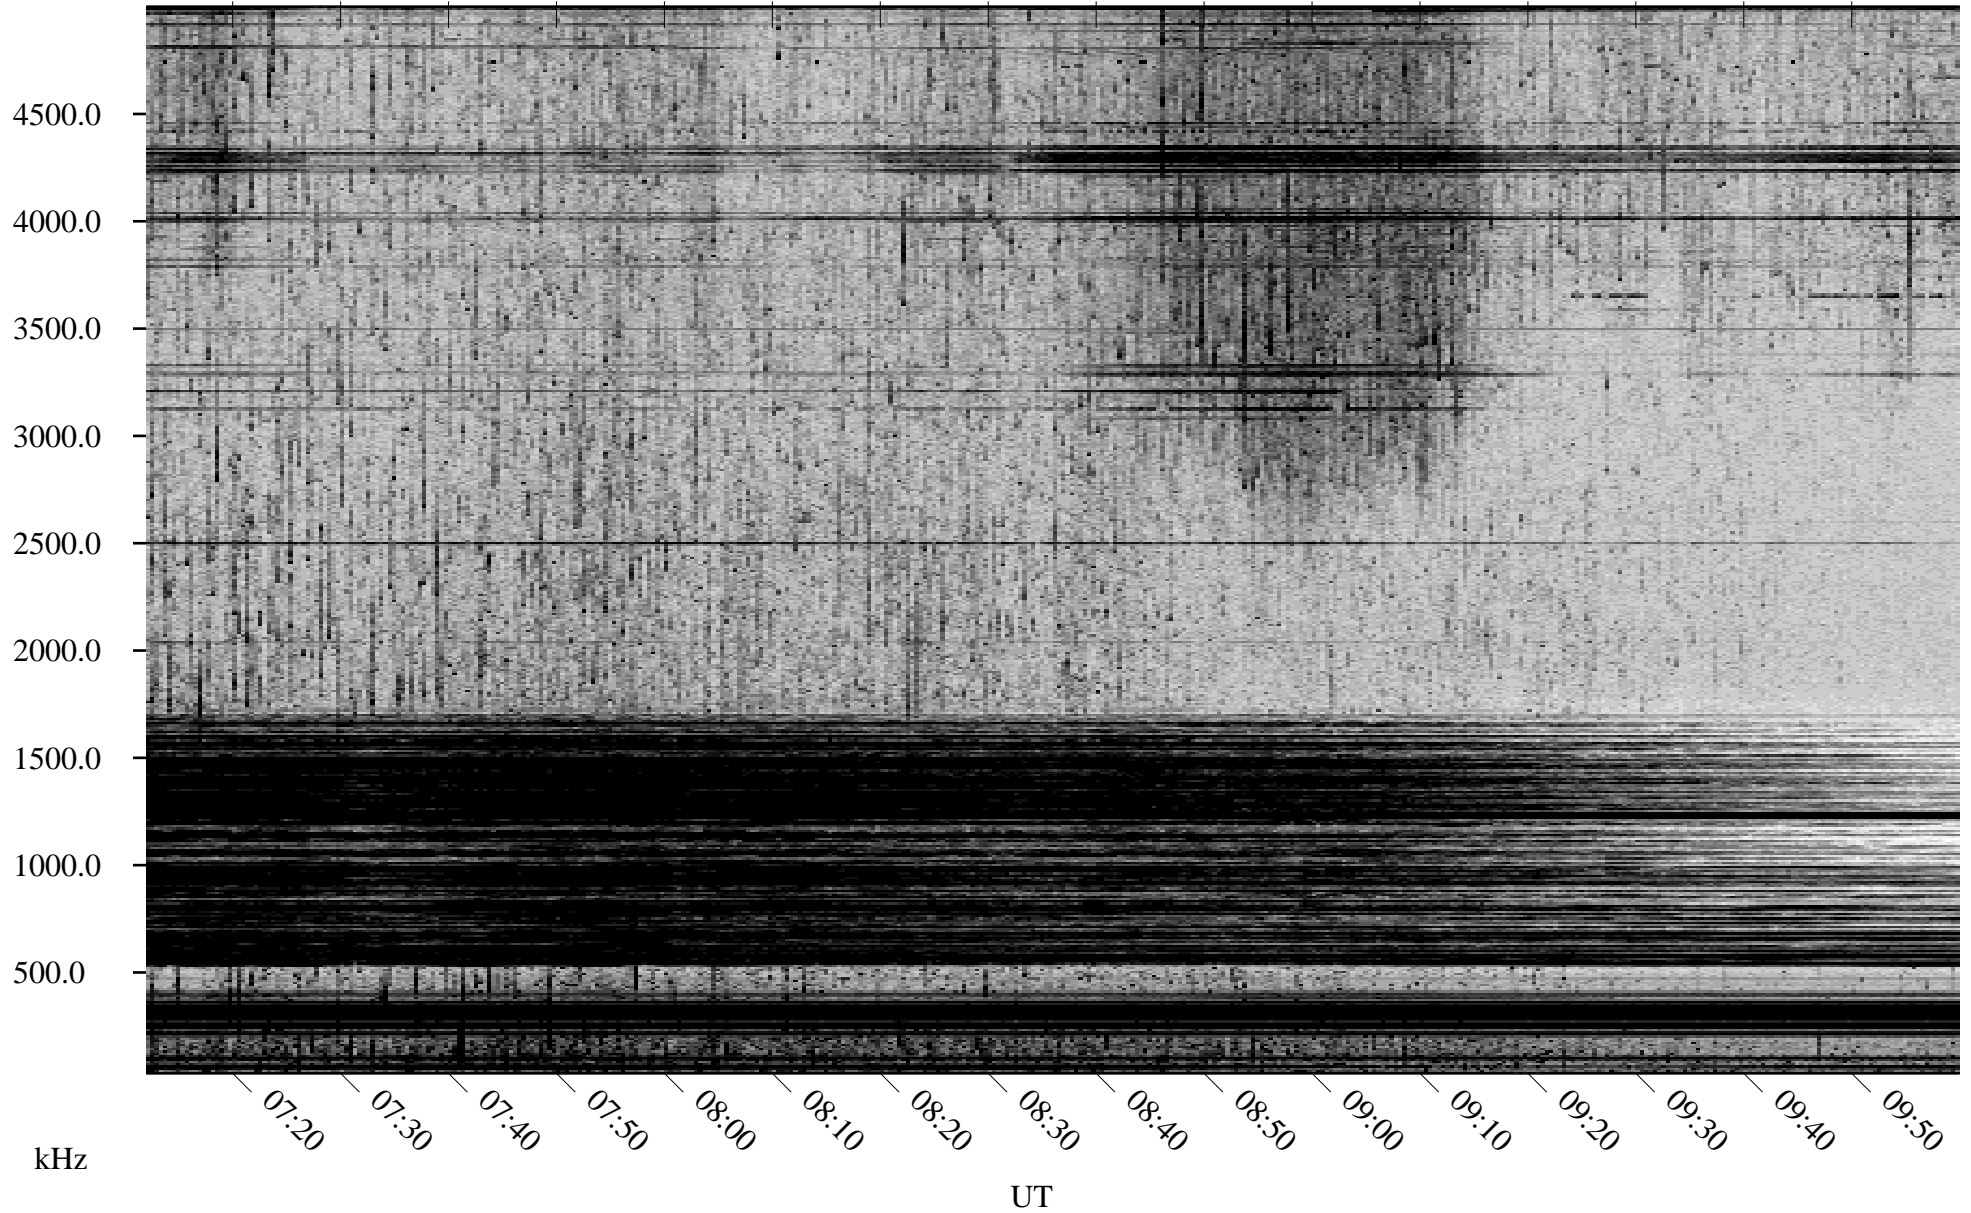

05/29/2002 Churchill, Manitoba

Linear Scale Black = 161 White = 15

ch02149l.r00m max_12

Page 1

05/29/2002 Churchill, Manitoba

Linear Scale Black = 161 White = 15

ch02149l.r00m max_12

Page 2

05/30/2002 Churchill, Manitoba

Linear Scale Black = 161 White = 15

ch02149l.r00m max_12

Page 3

05/30/2002 Churchill, Manitoba

Linear Scale Black = 161 White = 15

ch02149l.r00m max_12

Page 4

05/30/2002 Churchill, Manitoba

Linear Scale Black = 161 White = 15

ch02149l.r00m max_12

Page 5

05/30/2002 Churchill, Manitoba

Linear Scale Black = 161 White = 15

ch02149l.r00m max_12

Page 6

05/30/2002 Churchill, Manitoba

Linear Scale Black = 161 White = 15

ch02149l.r00m max_12

Page 7

05/30/2002 Churchill, Manitoba

Linear Scale Black = 161 White = 15

ch02149l.r00m max_12