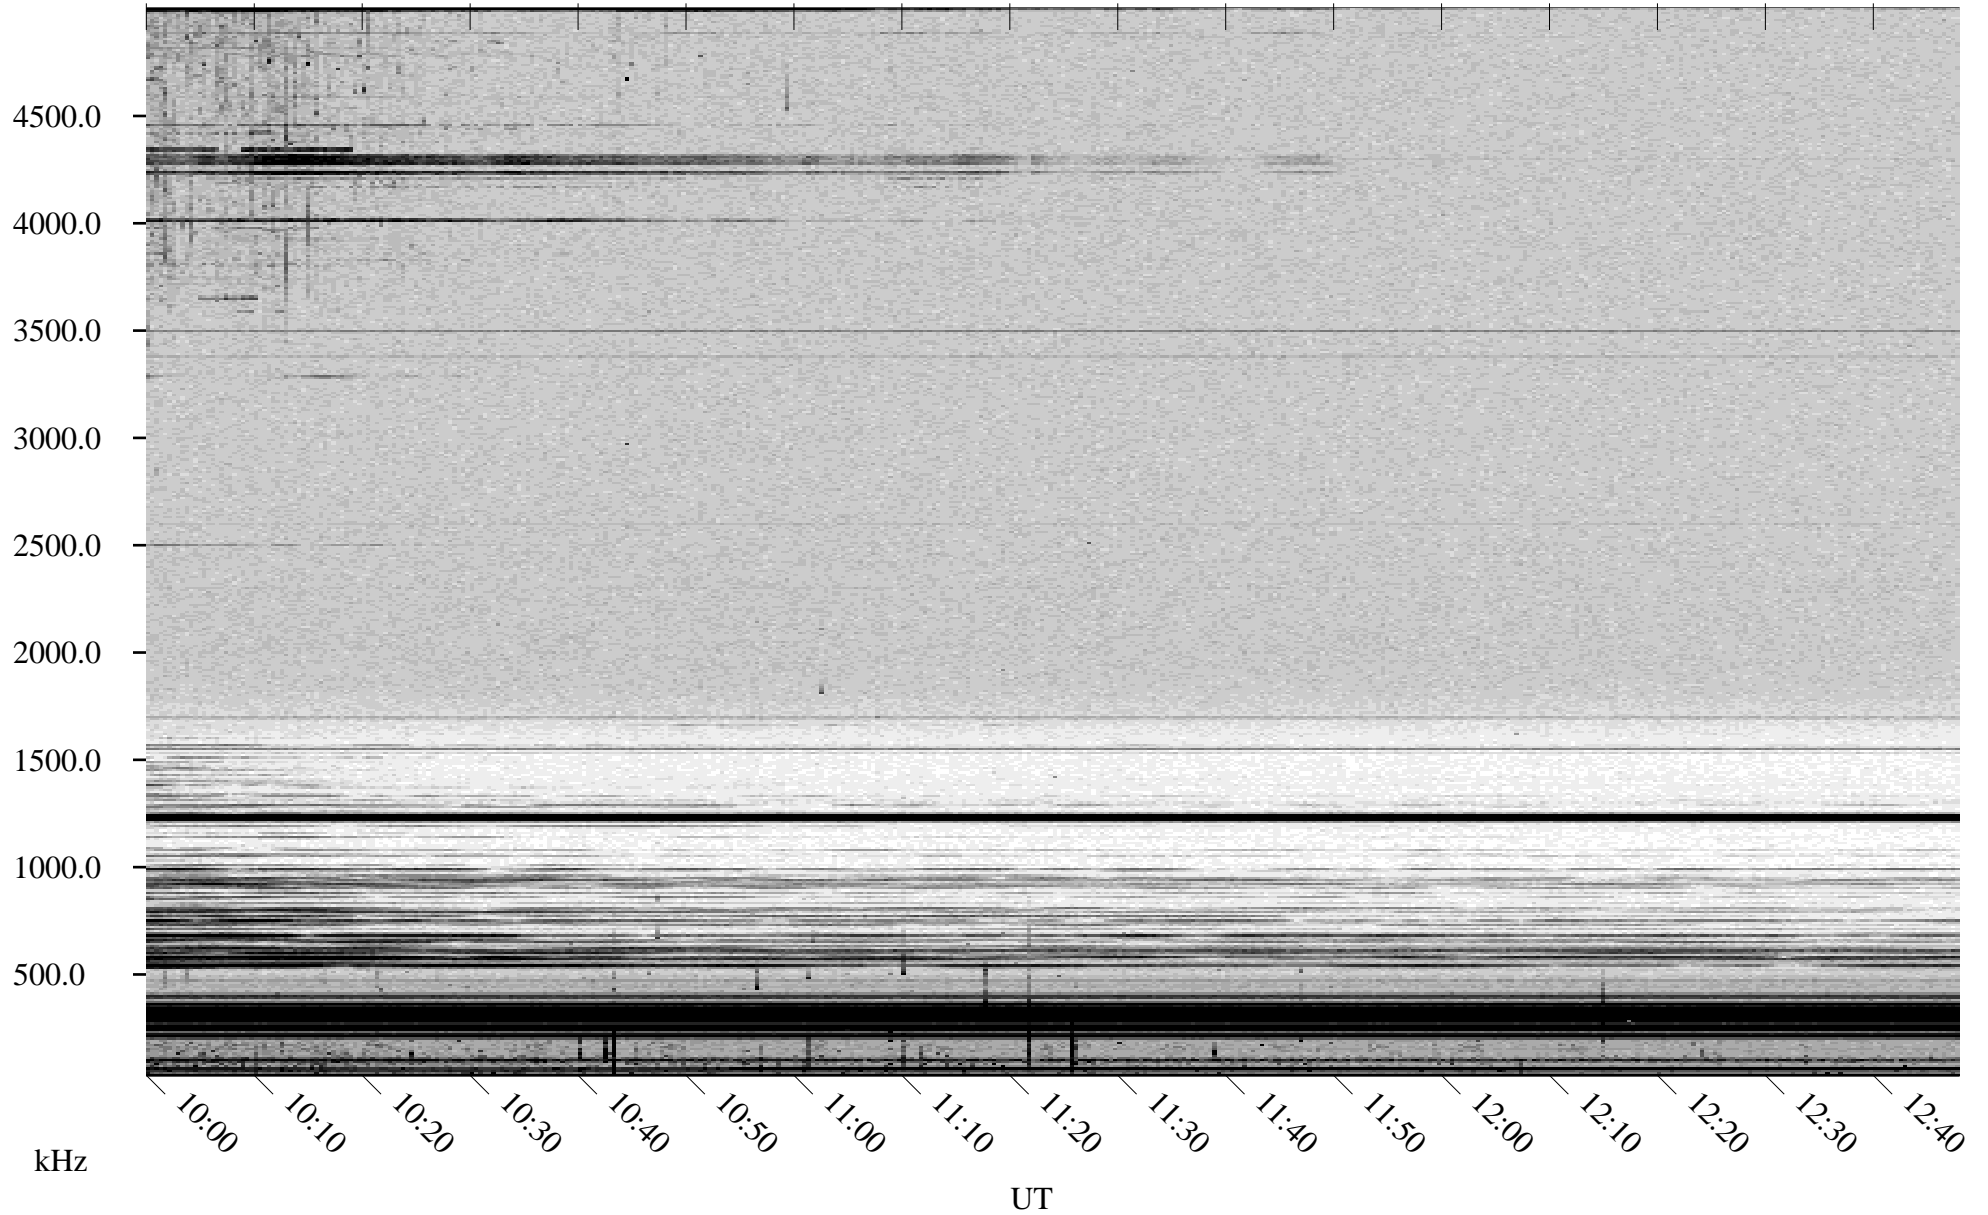

05/29/2002 Churchill, Manitoba

Linear Scale Black = 161 White = 15

ch02149l.r00m max_12

Page 1

05/29/2002 Churchill, Manitoba

Linear Scale Black = 161 White = 15

ch02149l.r00m max_12

Page 2

05/30/2002 Churchill, Manitoba

Linear Scale Black = 161 White = 15

ch02149l.r00m max_12

Page 3

05/30/2002 Churchill, Manitoba

Linear Scale Black = 161 White = 15

ch02149l.r00m max_12

Page 4

05/30/2002 Churchill, Manitoba

Linear Scale Black = 161 White = 15

ch02149l.r00m max_12

Page 5

05/30/2002 Churchill, Manitoba

Linear Scale Black = 161 White = 15

ch02149l.r00m max_12

Page 6

05/30/2002 Churchill, Manitoba

Linear Scale Black = 161 White = 15

ch02149l.r00m max_12

Page 7

05/30/2002 Churchill, Manitoba

Linear Scale Black = 161 White = 15

ch02149l.r00m max_12