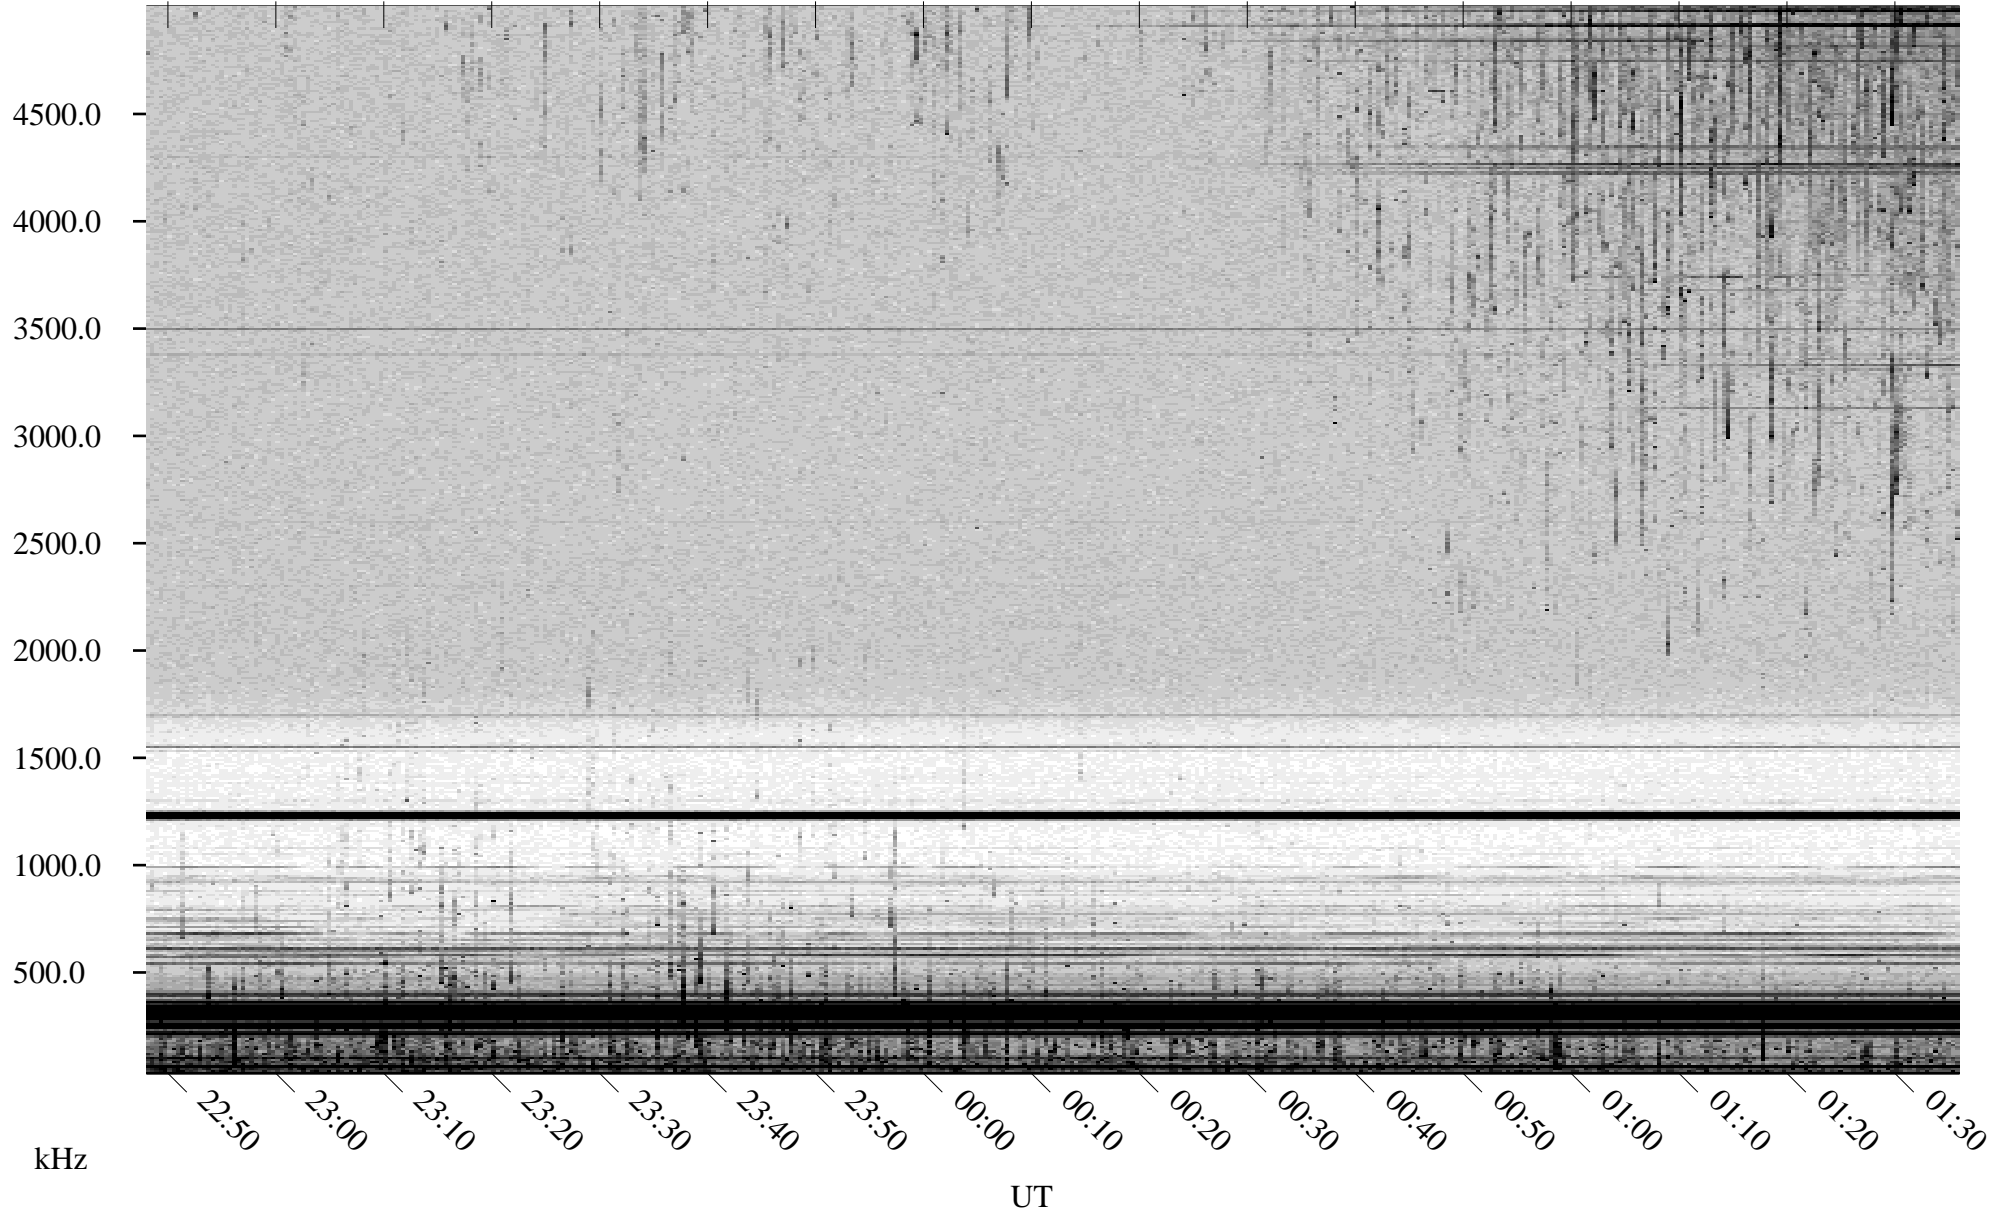

05/30/2002 Churchill, Manitoba

Linear Scale Black = 161 White = 15

ch02150l.r00m max_12

Page 1

05/30/2002 Churchill, Manitoba

Linear Scale Black = 161 White = 15

ch02150l.r00m max_12

Page 2

05/31/2002 Churchill, Manitoba

Linear Scale Black = 161 White = 15

ch02150l.r00m max_12

Page 3

05/31/2002 Churchill, Manitoba

Linear Scale Black = 161 White = 15

ch02150l.r00m max_12

Page 4

05/31/2002 Churchill, Manitoba

Linear Scale Black = 161 White = 15

ch02150l.r00m max_12

Page 5

05/31/2002 Churchill, Manitoba

Linear Scale Black = 161 White = 15

ch02150l.r00m max_12

Page 6

05/31/2002 Churchill, Manitoba

Linear Scale Black = 161 White = 15

ch02150l.r00m max_12

Page 7

05/31/2002 Churchill, Manitoba

Linear Scale Black = 161 White = 15

ch02150l.r00m max_12