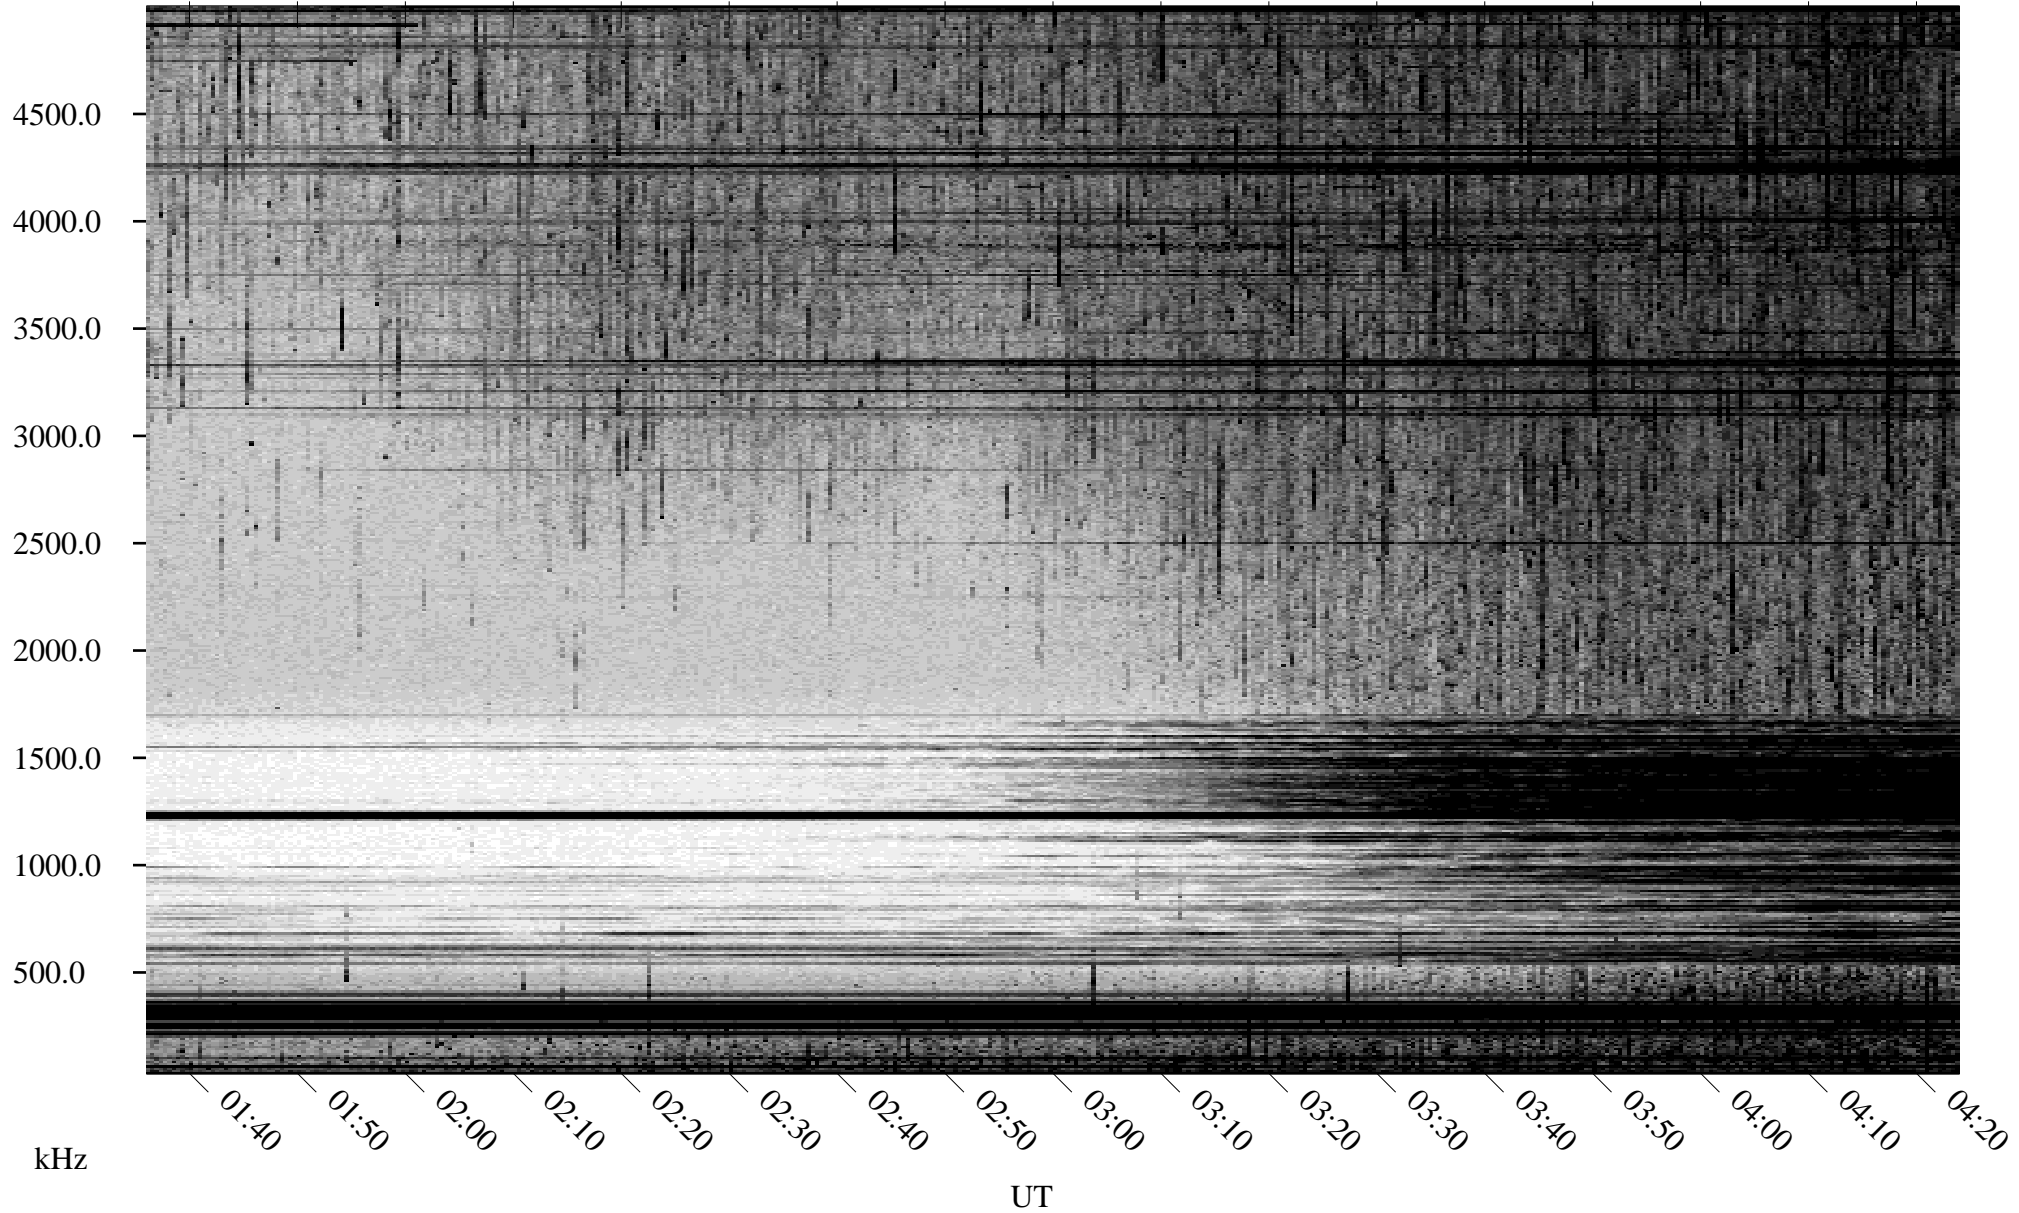

05/30/2002 Churchill, Manitoba

Linear Scale Black = 161 White = 15

ch02150l.r00m max_12

Page 1

05/30/2002 Churchill, Manitoba

Linear Scale Black = 161 White = 15

ch02150l.r00m max_12

Page 2

05/31/2002 Churchill, Manitoba

Linear Scale Black = 161 White = 15

ch02150l.r00m max_12

Page 3

05/31/2002 Churchill, Manitoba

Linear Scale Black = 161 White = 15

ch02150l.r00m max_12

Page 4

05/31/2002 Churchill, Manitoba

Linear Scale Black = 161 White = 15

ch02150l.r00m max_12

Page 5

05/31/2002 Churchill, Manitoba

Linear Scale Black = 161 White = 15

ch02150l.r00m max_12

Page 6

05/31/2002 Churchill, Manitoba

Linear Scale Black = 161 White = 15

ch02150l.r00m max_12

Page 7

05/31/2002 Churchill, Manitoba

Linear Scale Black = 161 White = 15

ch02150l.r00m max_12