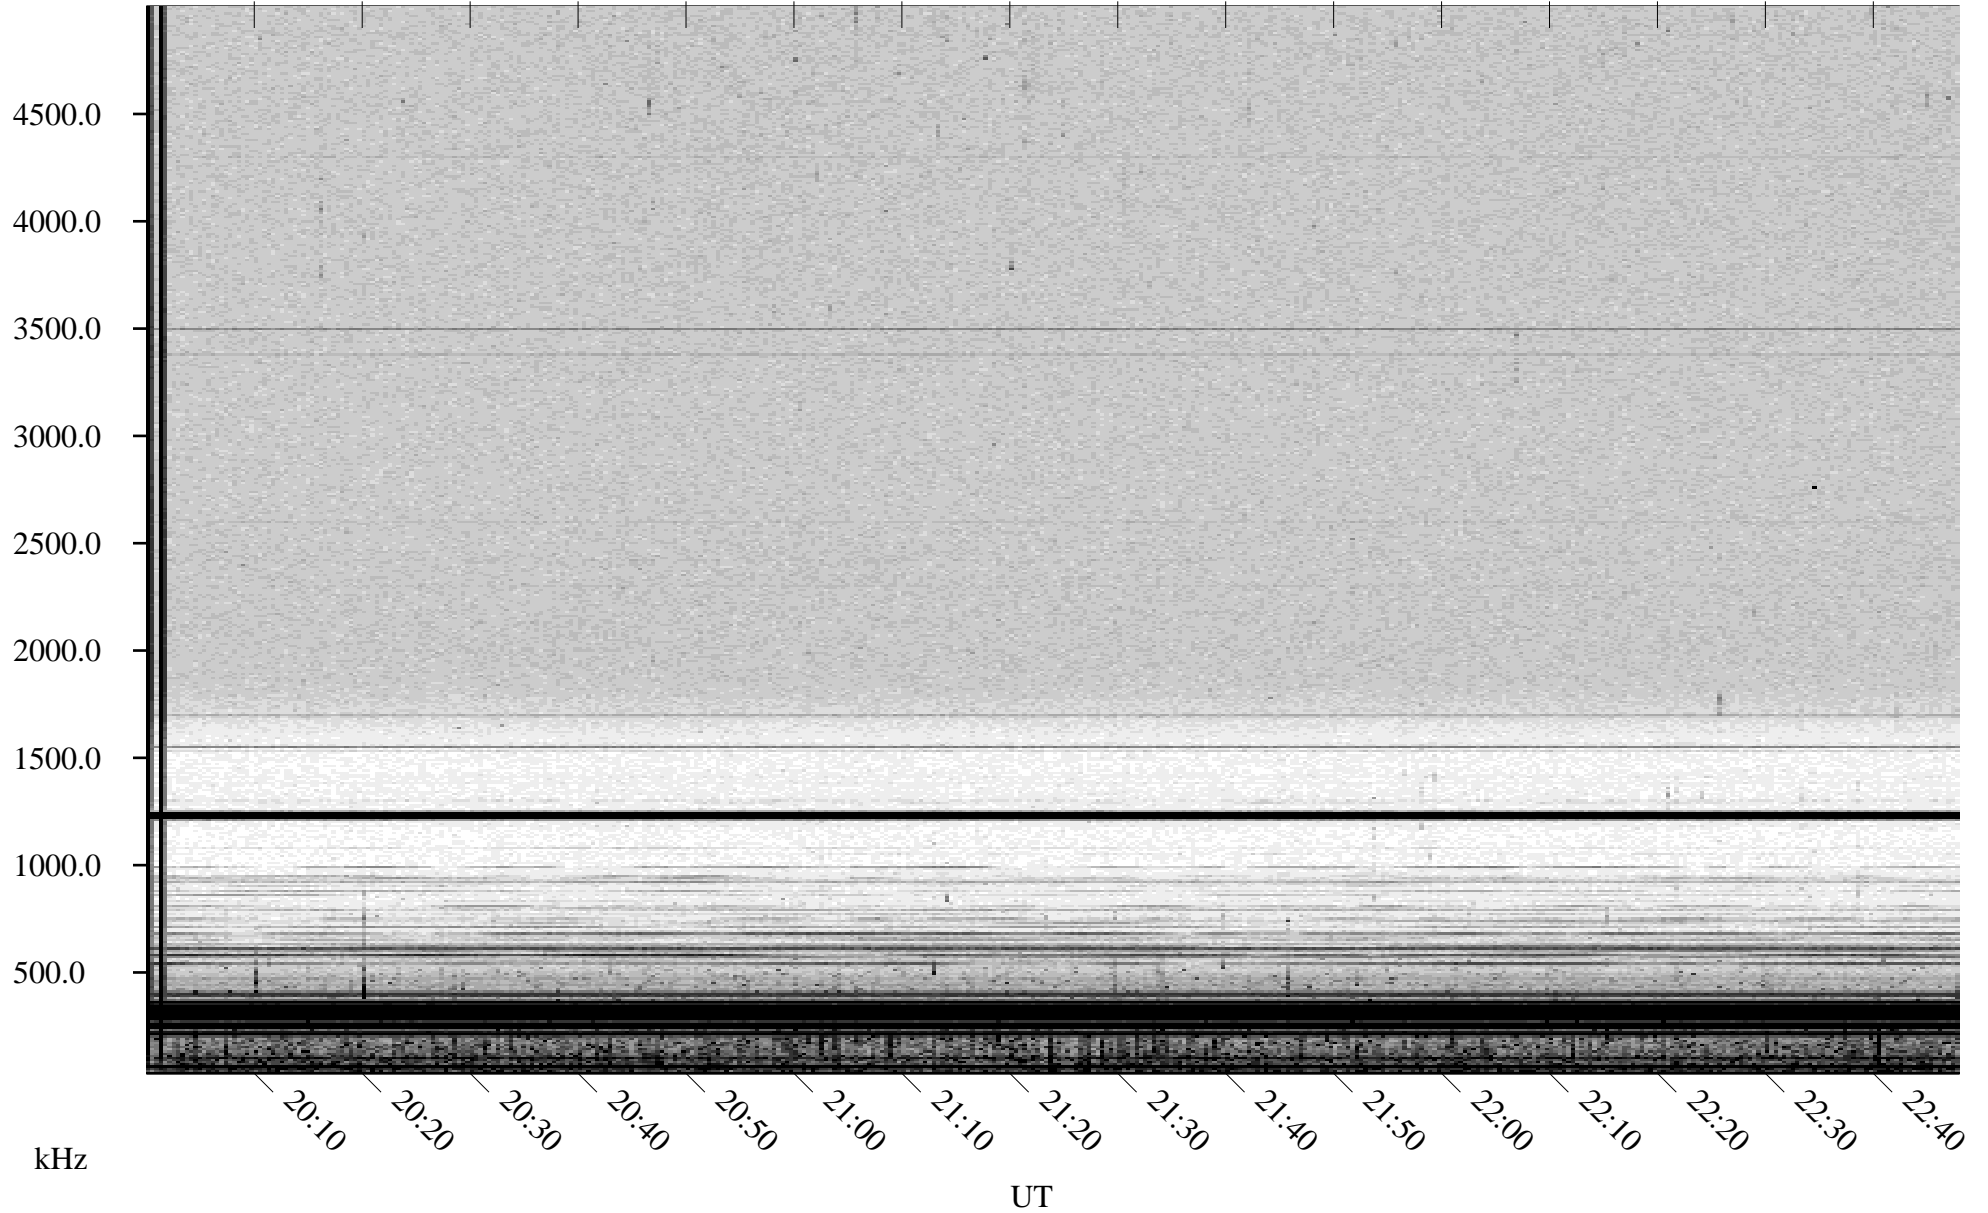

05/30/2002 Churchill, Manitoba

Linear Scale Black = 161 White = 15

ch02150l.r00m max_12

Page 1

05/30/2002 Churchill, Manitoba

Linear Scale Black = 161 White = 15

ch02150l.r00m max_12

Page 2

05/31/2002 Churchill, Manitoba

Linear Scale Black = 161 White = 15

ch02150l.r00m max_12

Page 3

05/31/2002 Churchill, Manitoba

Linear Scale Black = 161 White = 15

ch02150l.r00m max_12

Page 4

05/31/2002 Churchill, Manitoba

Linear Scale Black = 161 White = 15

ch02150l.r00m max_12

Page 5

05/31/2002 Churchill, Manitoba

Linear Scale Black = 161 White = 15

ch02150l.r00m max_12

Page 6

05/31/2002 Churchill, Manitoba

Linear Scale Black = 161 White = 15

ch02150l.r00m max_12

Page 7

05/31/2002 Churchill, Manitoba

Linear Scale Black = 161 White = 15

ch02150l.r00m max_12