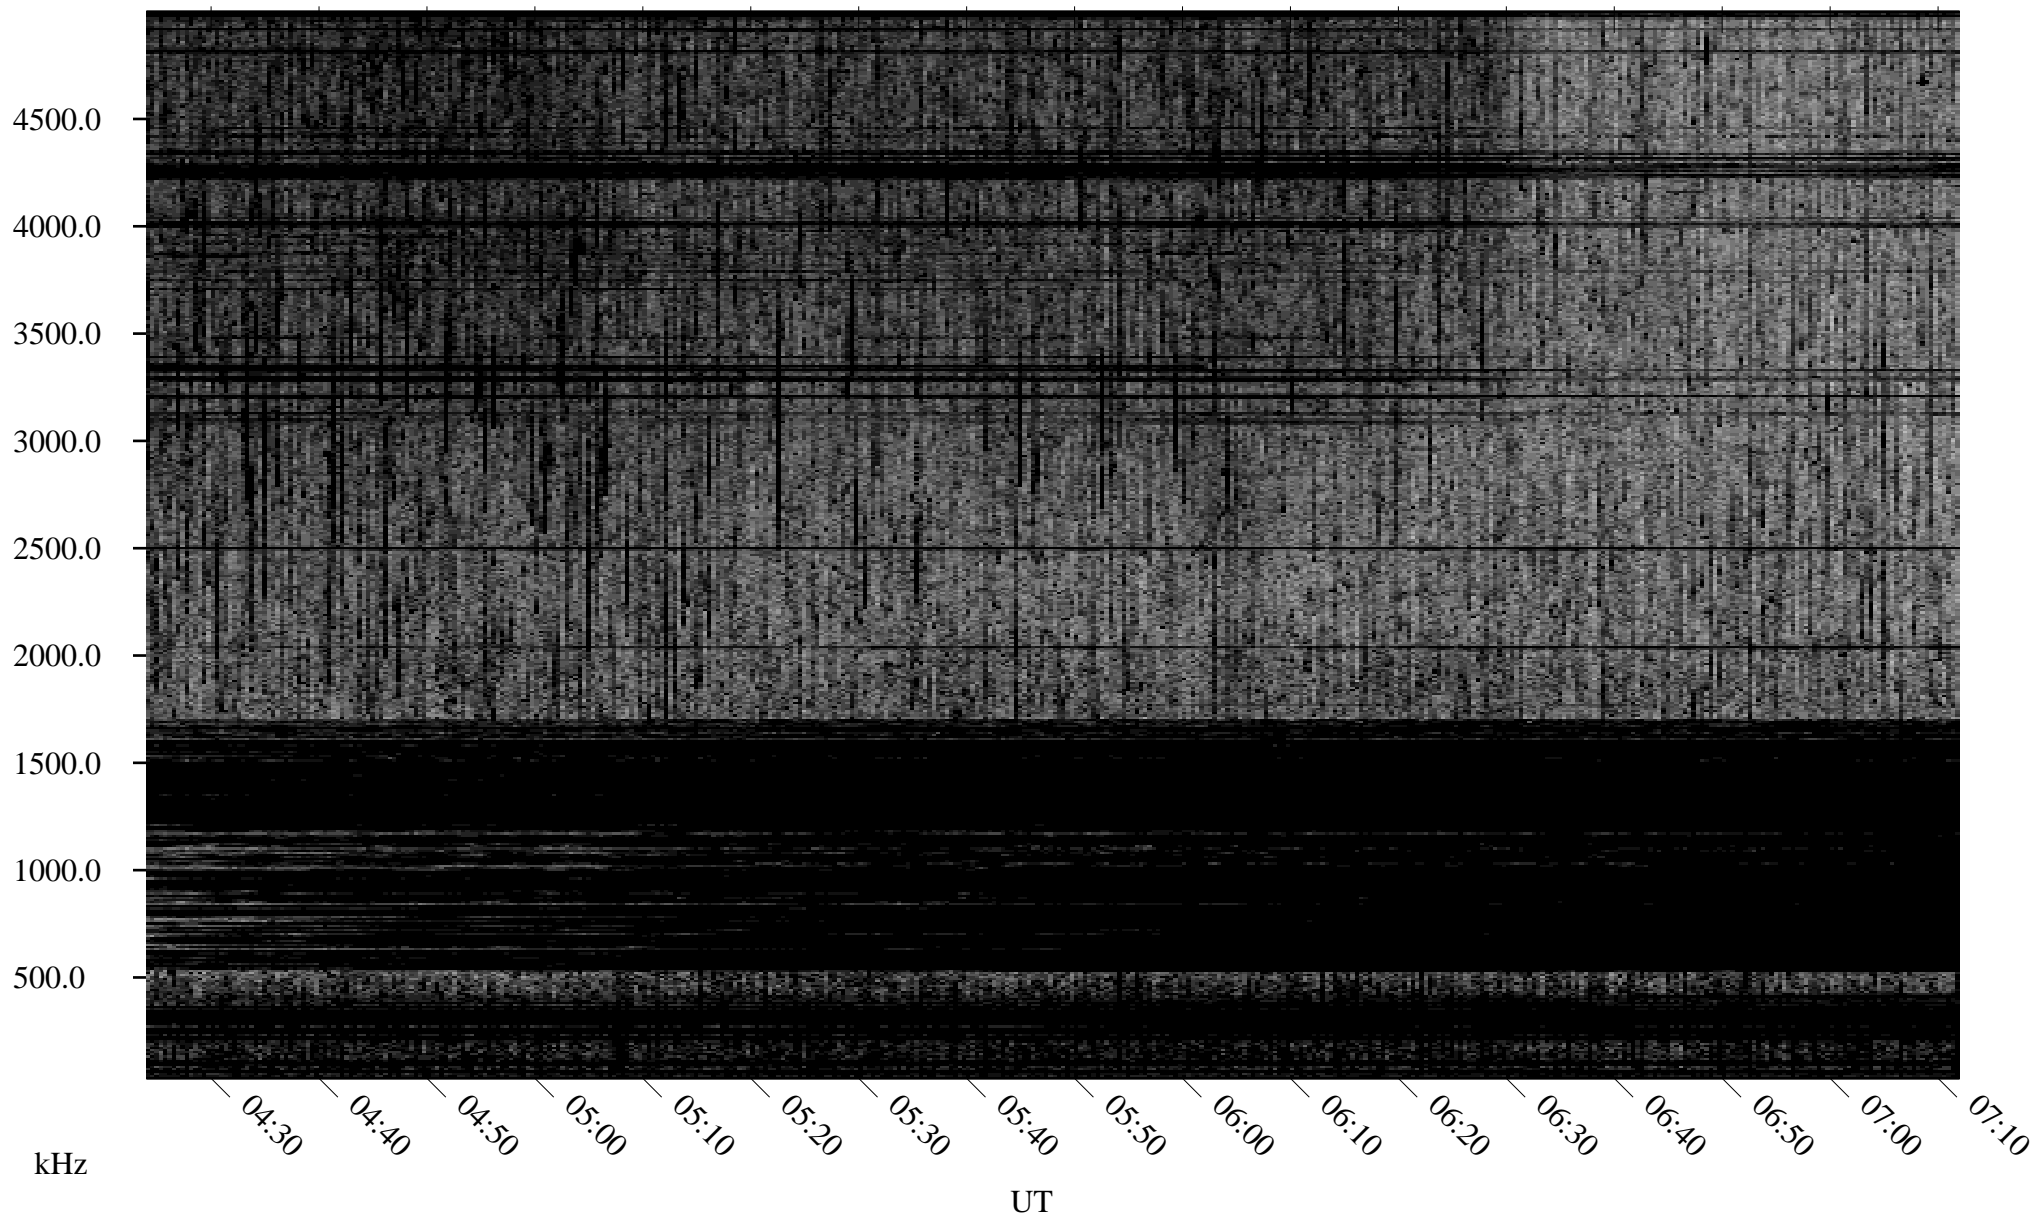

05/30/2002 Churchill, Manitoba

Linear Scale Black = 161 White = 15

ch02150l.r00m max_12

Page 1

05/30/2002 Churchill, Manitoba

Linear Scale Black = 161 White = 15

ch02150l.r00m max_12

Page 2

05/31/2002 Churchill, Manitoba

Linear Scale Black = 161 White = 15

ch02150l.r00m max_12

Page 3

05/31/2002 Churchill, Manitoba

Linear Scale Black = 161 White = 15

ch02150l.r00m max_12

Page 4

05/31/2002 Churchill, Manitoba

Linear Scale Black = 161 White = 15

ch02150l.r00m max_12

Page 5

05/31/2002 Churchill, Manitoba

Linear Scale Black = 161 White = 15

ch02150l.r00m max_12

Page 6

05/31/2002 Churchill, Manitoba

Linear Scale Black = 161 White = 15

ch02150l.r00m max_12

Page 7

05/31/2002 Churchill, Manitoba

Linear Scale Black = 161 White = 15

ch02150l.r00m max_12