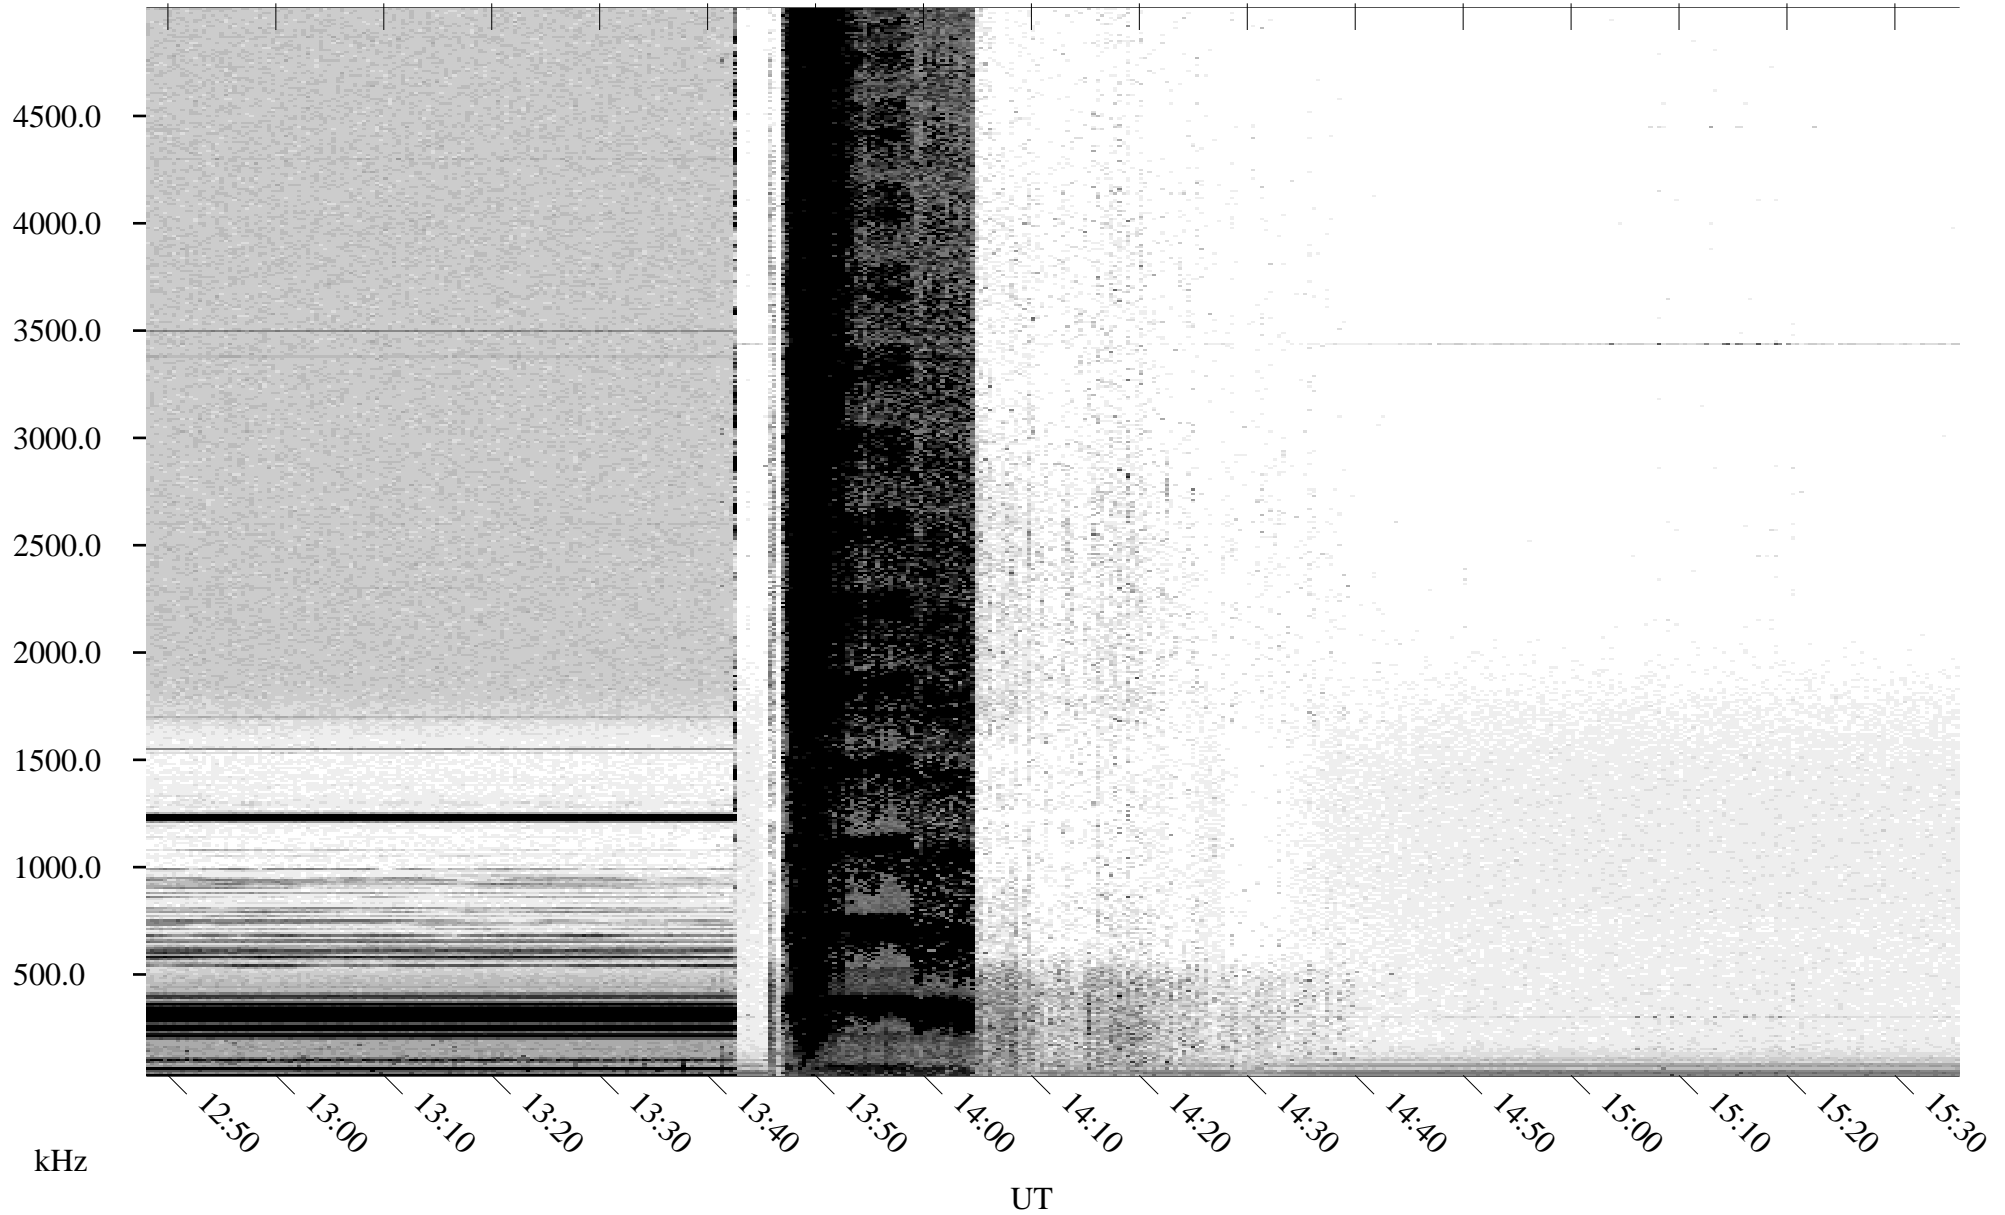

05/30/2002 Churchill, Manitoba

Linear Scale Black = 161 White = 15

ch02150l.r00m max_12

Page 1

05/30/2002 Churchill, Manitoba

Linear Scale Black = 161 White = 15

ch02150l.r00m max_12

Page 2

05/31/2002 Churchill, Manitoba

Linear Scale Black = 161 White = 15

ch02150l.r00m max_12

Page 3

05/31/2002 Churchill, Manitoba

Linear Scale Black = 161 White = 15

ch02150l.r00m max_12

Page 4

05/31/2002 Churchill, Manitoba

Linear Scale Black = 161 White = 15

ch02150l.r00m max_12

Page 5

05/31/2002 Churchill, Manitoba

Linear Scale Black = 161 White = 15

ch02150l.r00m max_12

Page 6

05/31/2002 Churchill, Manitoba

Linear Scale Black = 161 White = 15

ch02150l.r00m max_12

Page 7

05/31/2002 Churchill, Manitoba

Linear Scale Black = 161 White = 15

ch02150l.r00m max_12