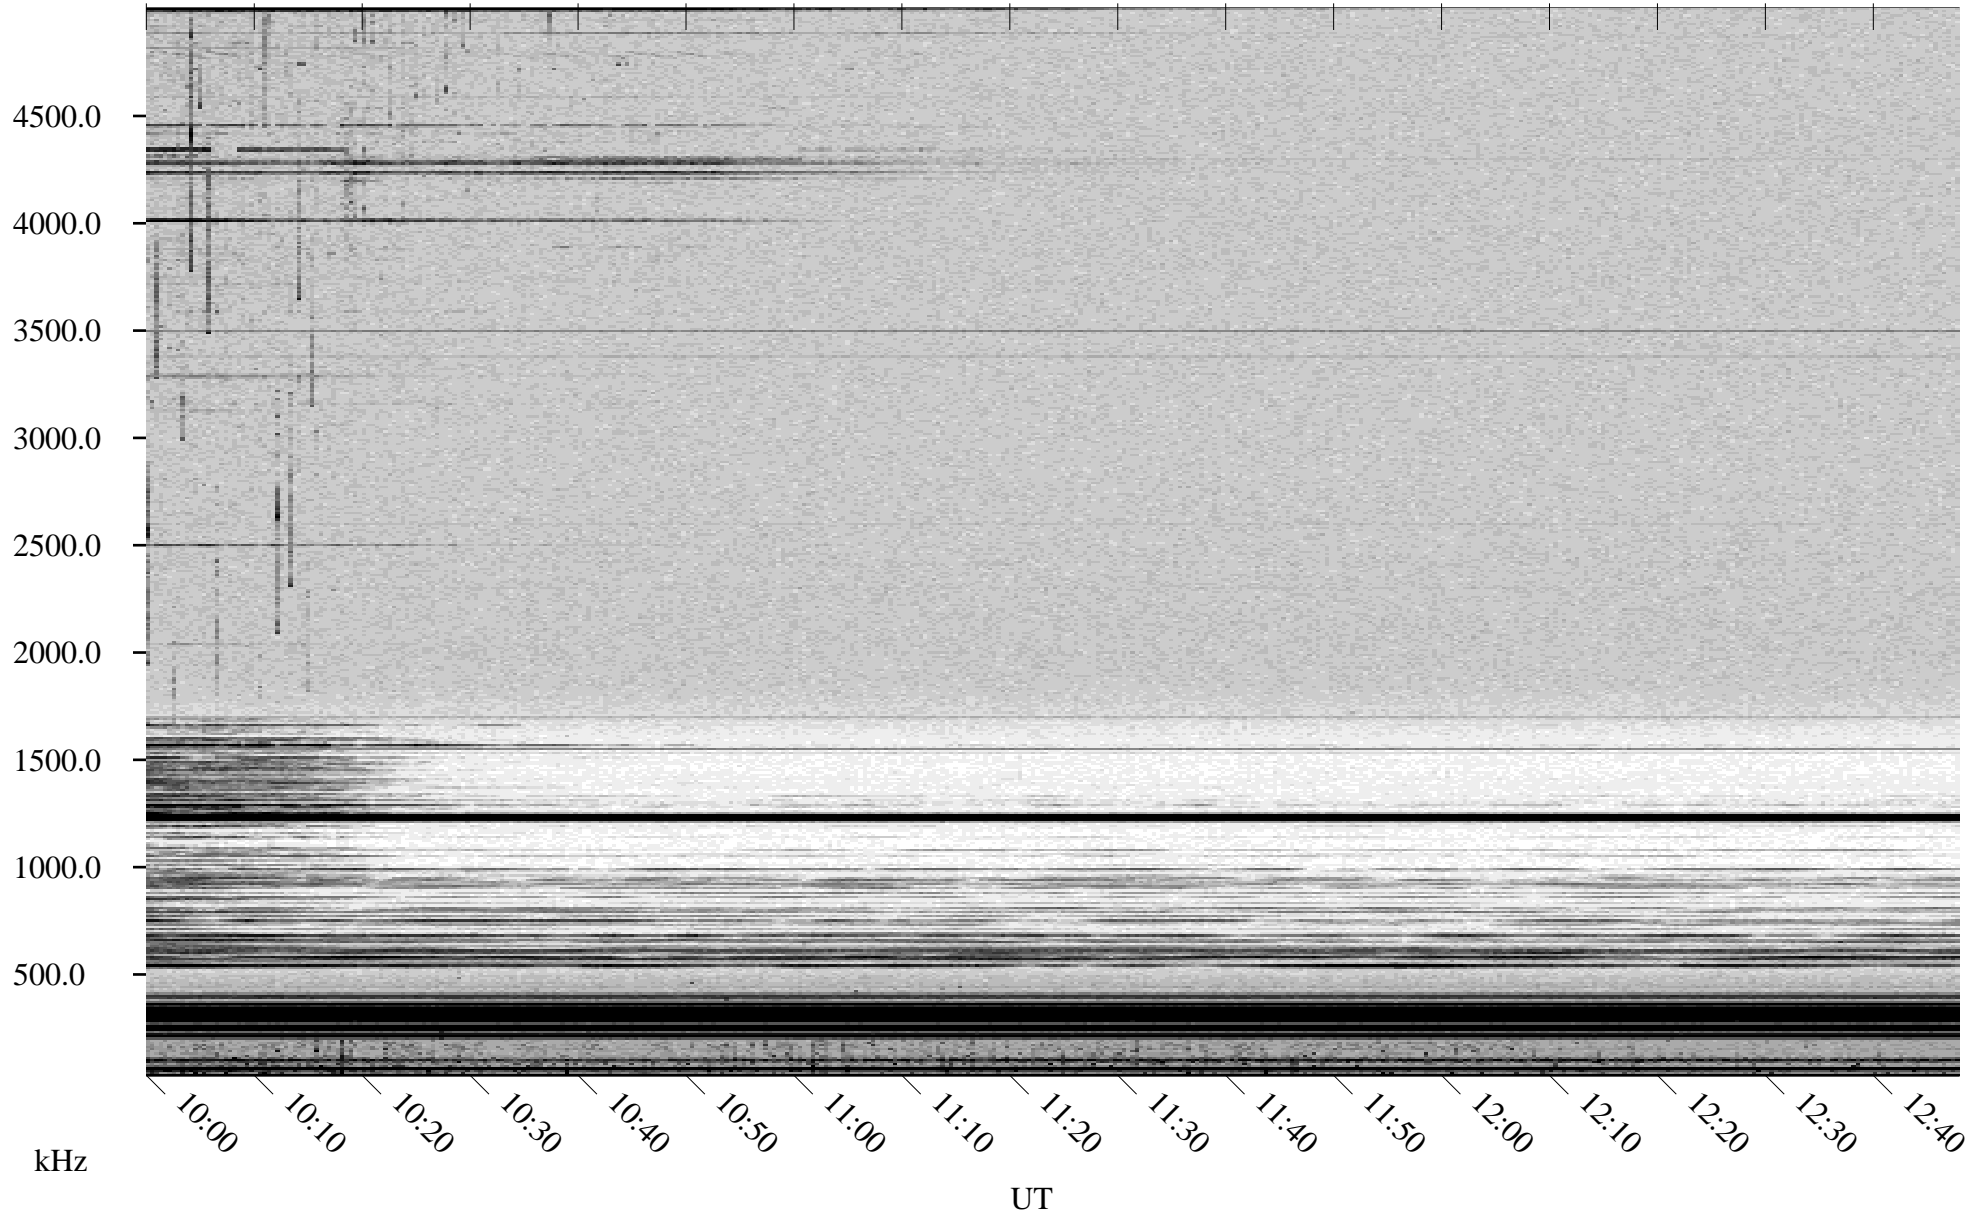

05/30/2002 Churchill, Manitoba

Linear Scale Black = 161 White = 15

ch02150l.r00m max_12

Page 1

05/30/2002 Churchill, Manitoba

Linear Scale Black = 161 White = 15

ch02150l.r00m max_12

Page 2

05/31/2002 Churchill, Manitoba

Linear Scale Black = 161 White = 15

ch02150l.r00m max_12

Page 3

05/31/2002 Churchill, Manitoba

Linear Scale Black = 161 White = 15

ch02150l.r00m max_12

Page 4

05/31/2002 Churchill, Manitoba

Linear Scale Black = 161 White = 15

ch02150l.r00m max_12

Page 5

05/31/2002 Churchill, Manitoba

Linear Scale Black = 161 White = 15

ch02150l.r00m max_12

Page 6

05/31/2002 Churchill, Manitoba

Linear Scale Black = 161 White = 15

ch02150l.r00m max_12

Page 7

05/31/2002 Churchill, Manitoba

Linear Scale Black = 161 White = 15

ch02150l.r00m max_12