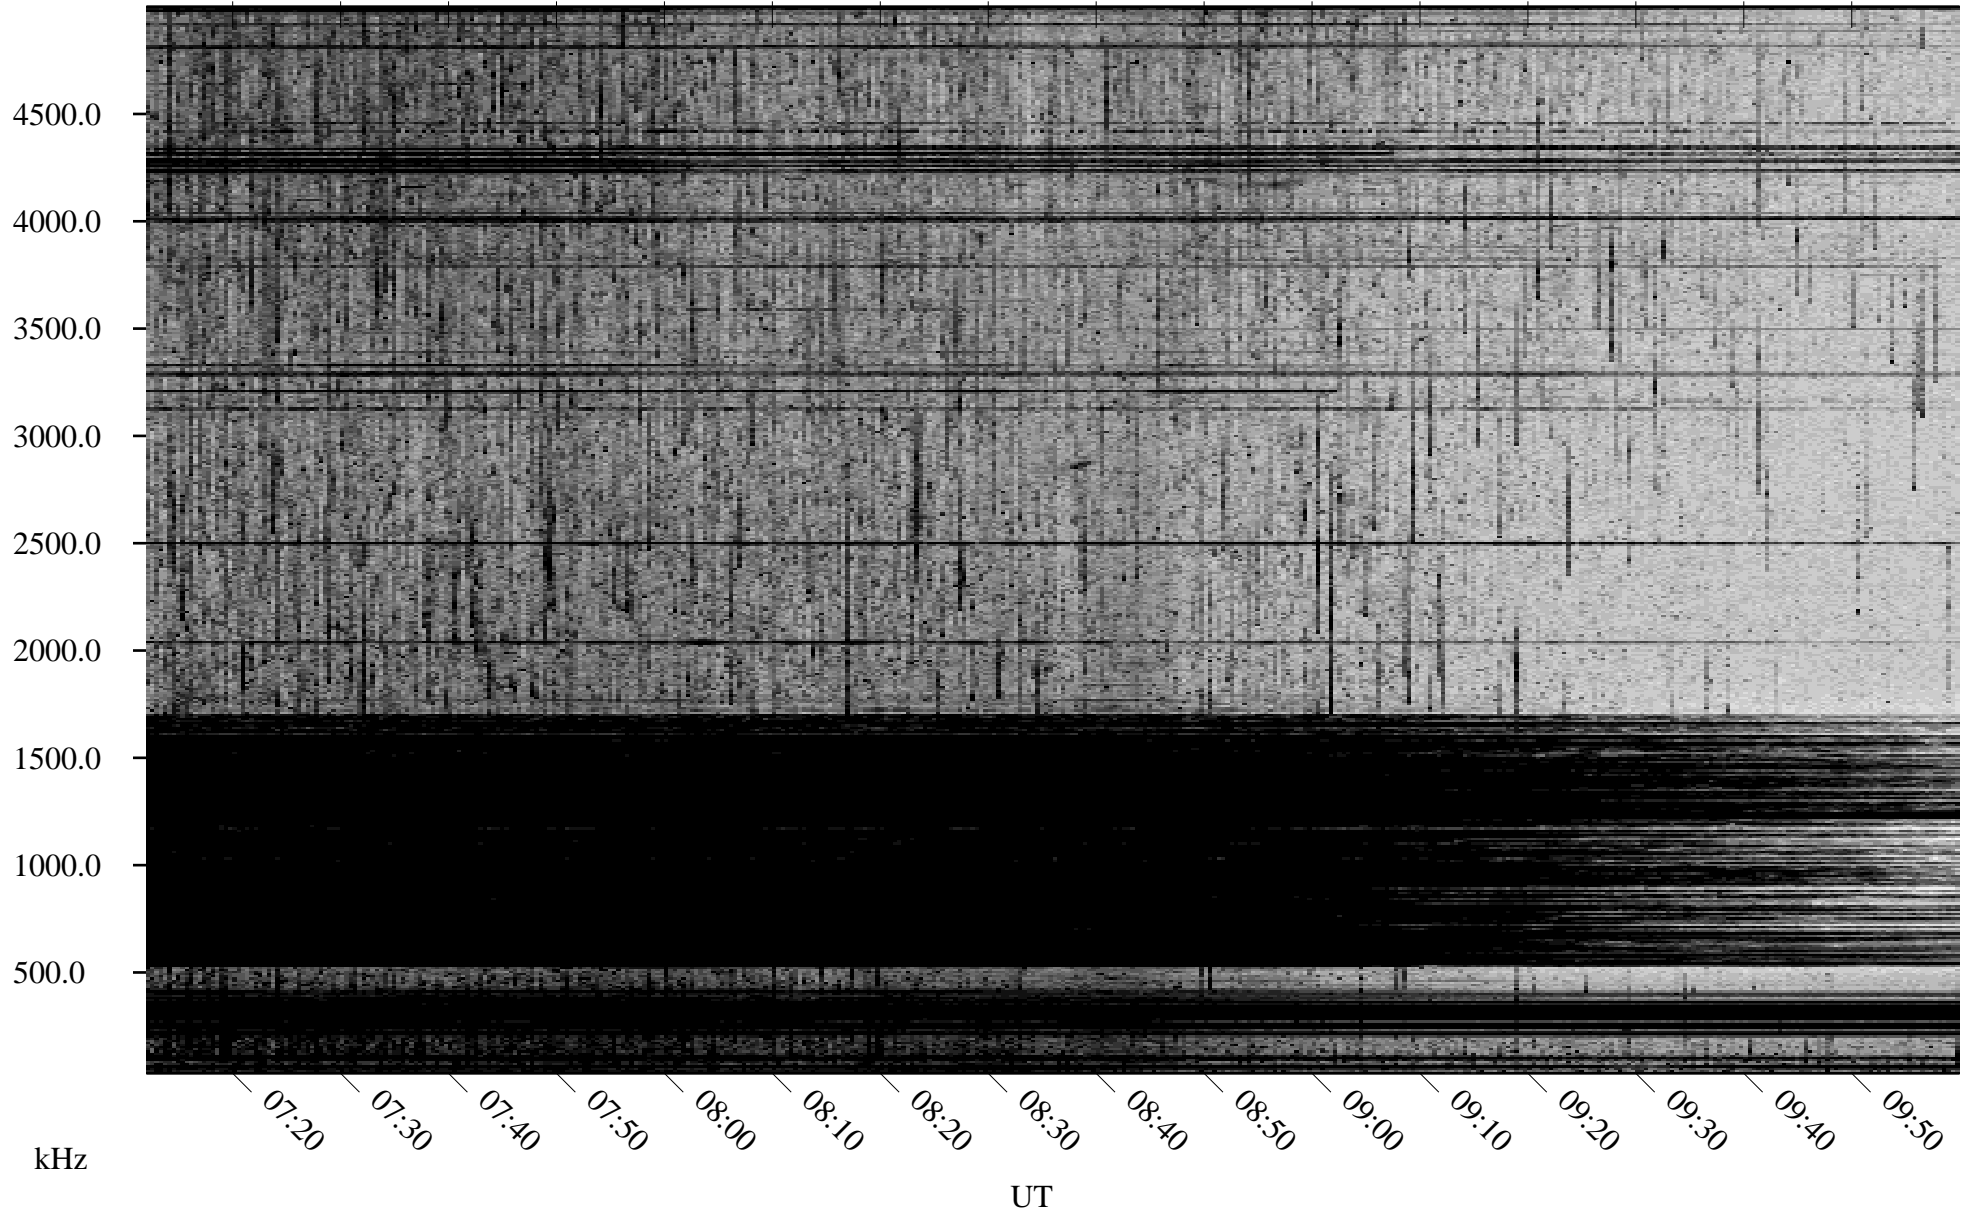

05/30/2002 Churchill, Manitoba

Linear Scale Black = 161 White = 15

ch02150l.r00m max_12

Page 1

05/30/2002 Churchill, Manitoba

Linear Scale Black = 161 White = 15

ch02150l.r00m max_12

Page 2

05/31/2002 Churchill, Manitoba

Linear Scale Black = 161 White = 15

ch02150l.r00m max_12

Page 3

05/31/2002 Churchill, Manitoba

Linear Scale Black = 161 White = 15

ch02150l.r00m max_12

Page 4

05/31/2002 Churchill, Manitoba

Linear Scale Black = 161 White = 15

ch02150l.r00m max_12

Page 5

05/31/2002 Churchill, Manitoba

Linear Scale Black = 161 White = 15

ch02150l.r00m max_12

Page 6

05/31/2002 Churchill, Manitoba

Linear Scale Black = 161 White = 15

ch02150l.r00m max_12

Page 7

05/31/2002 Churchill, Manitoba

Linear Scale Black = 161 White = 15

ch02150l.r00m max_12