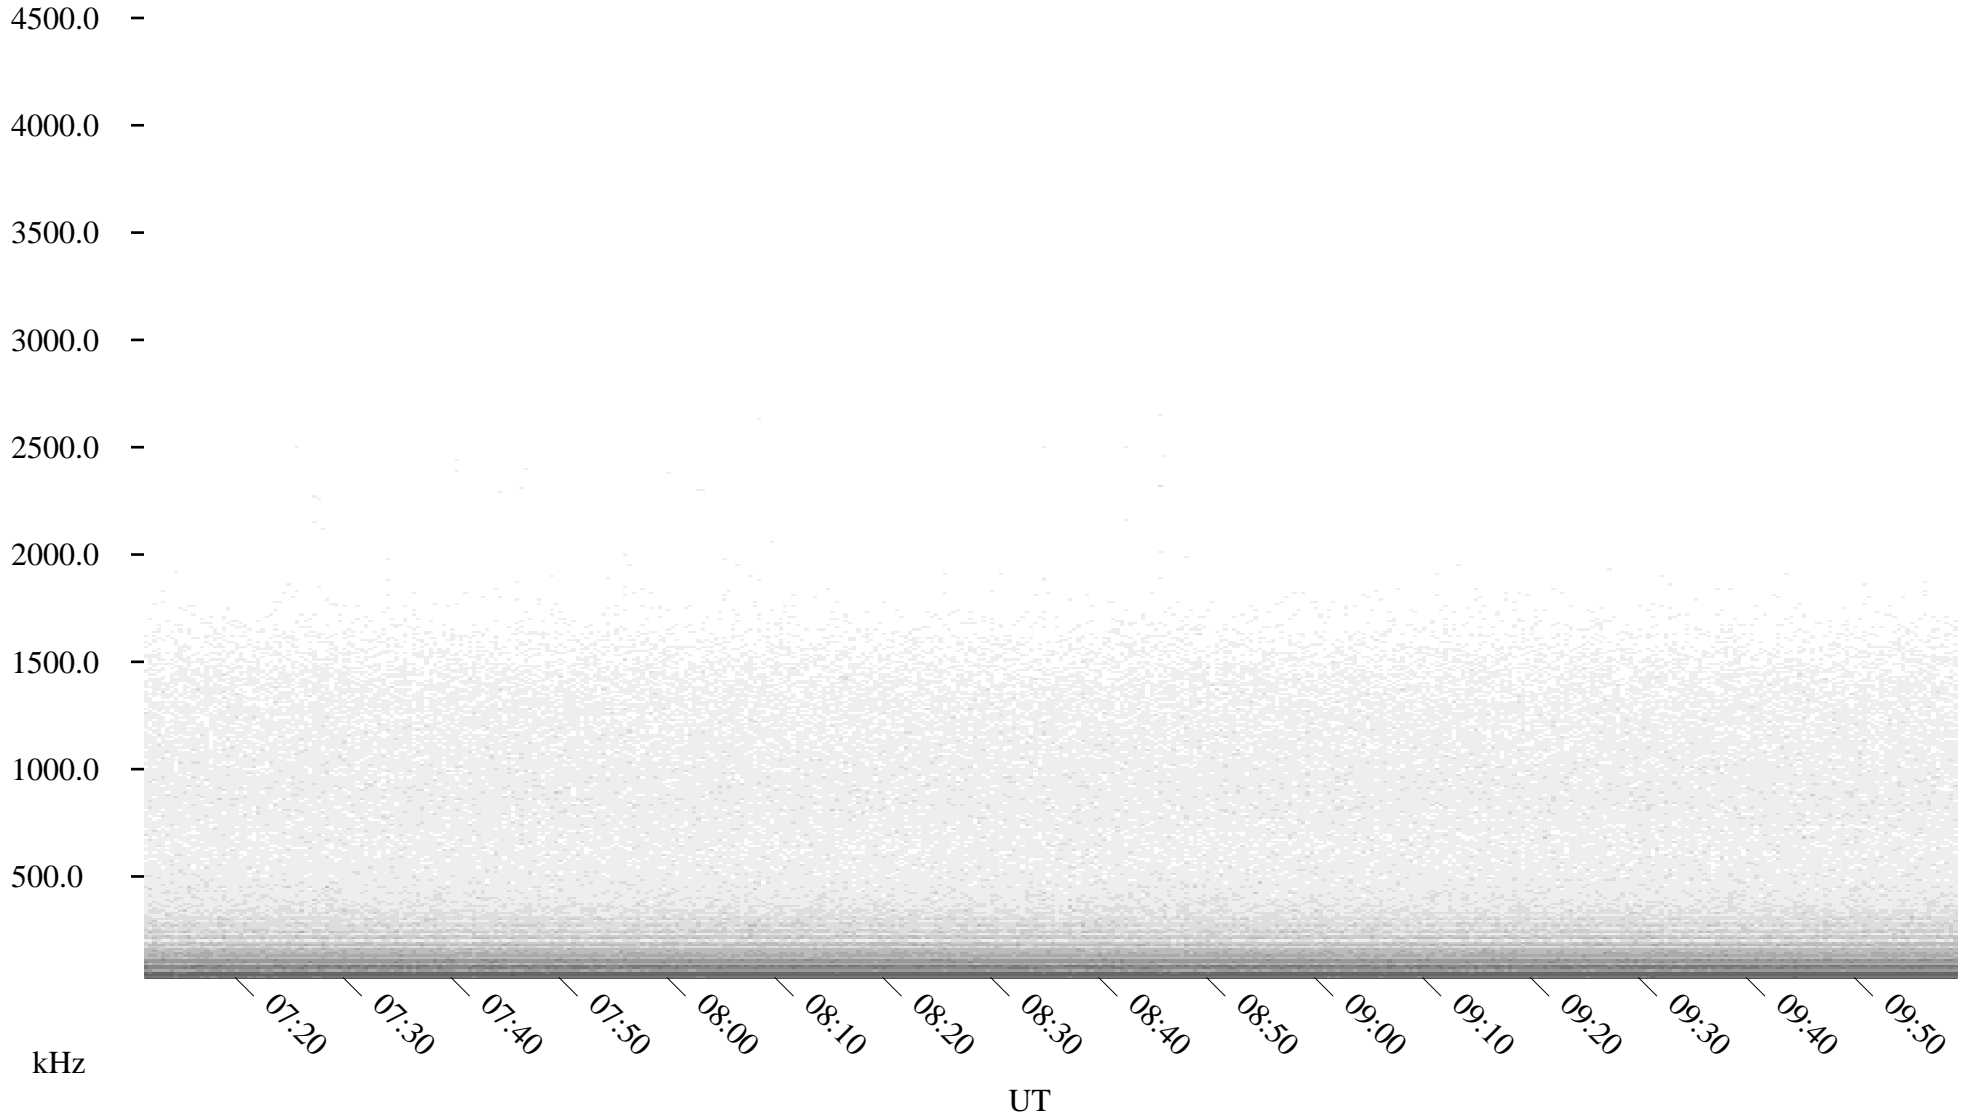

06/11/2002 Churchill, Manitoba

Linear Scale

Black = 161

White = 15

ch021611.r00m max_12

Page 5

06/11/2002 Churchill, Manitoba

Linear Scale

Black = 161

White = 15

ch021611.r00m max_12

Page 6

06/11/2002 Churchill, Manitoba

Linear Scale Black = 161 White = 15

ch021611.r00m max_12

Page 7