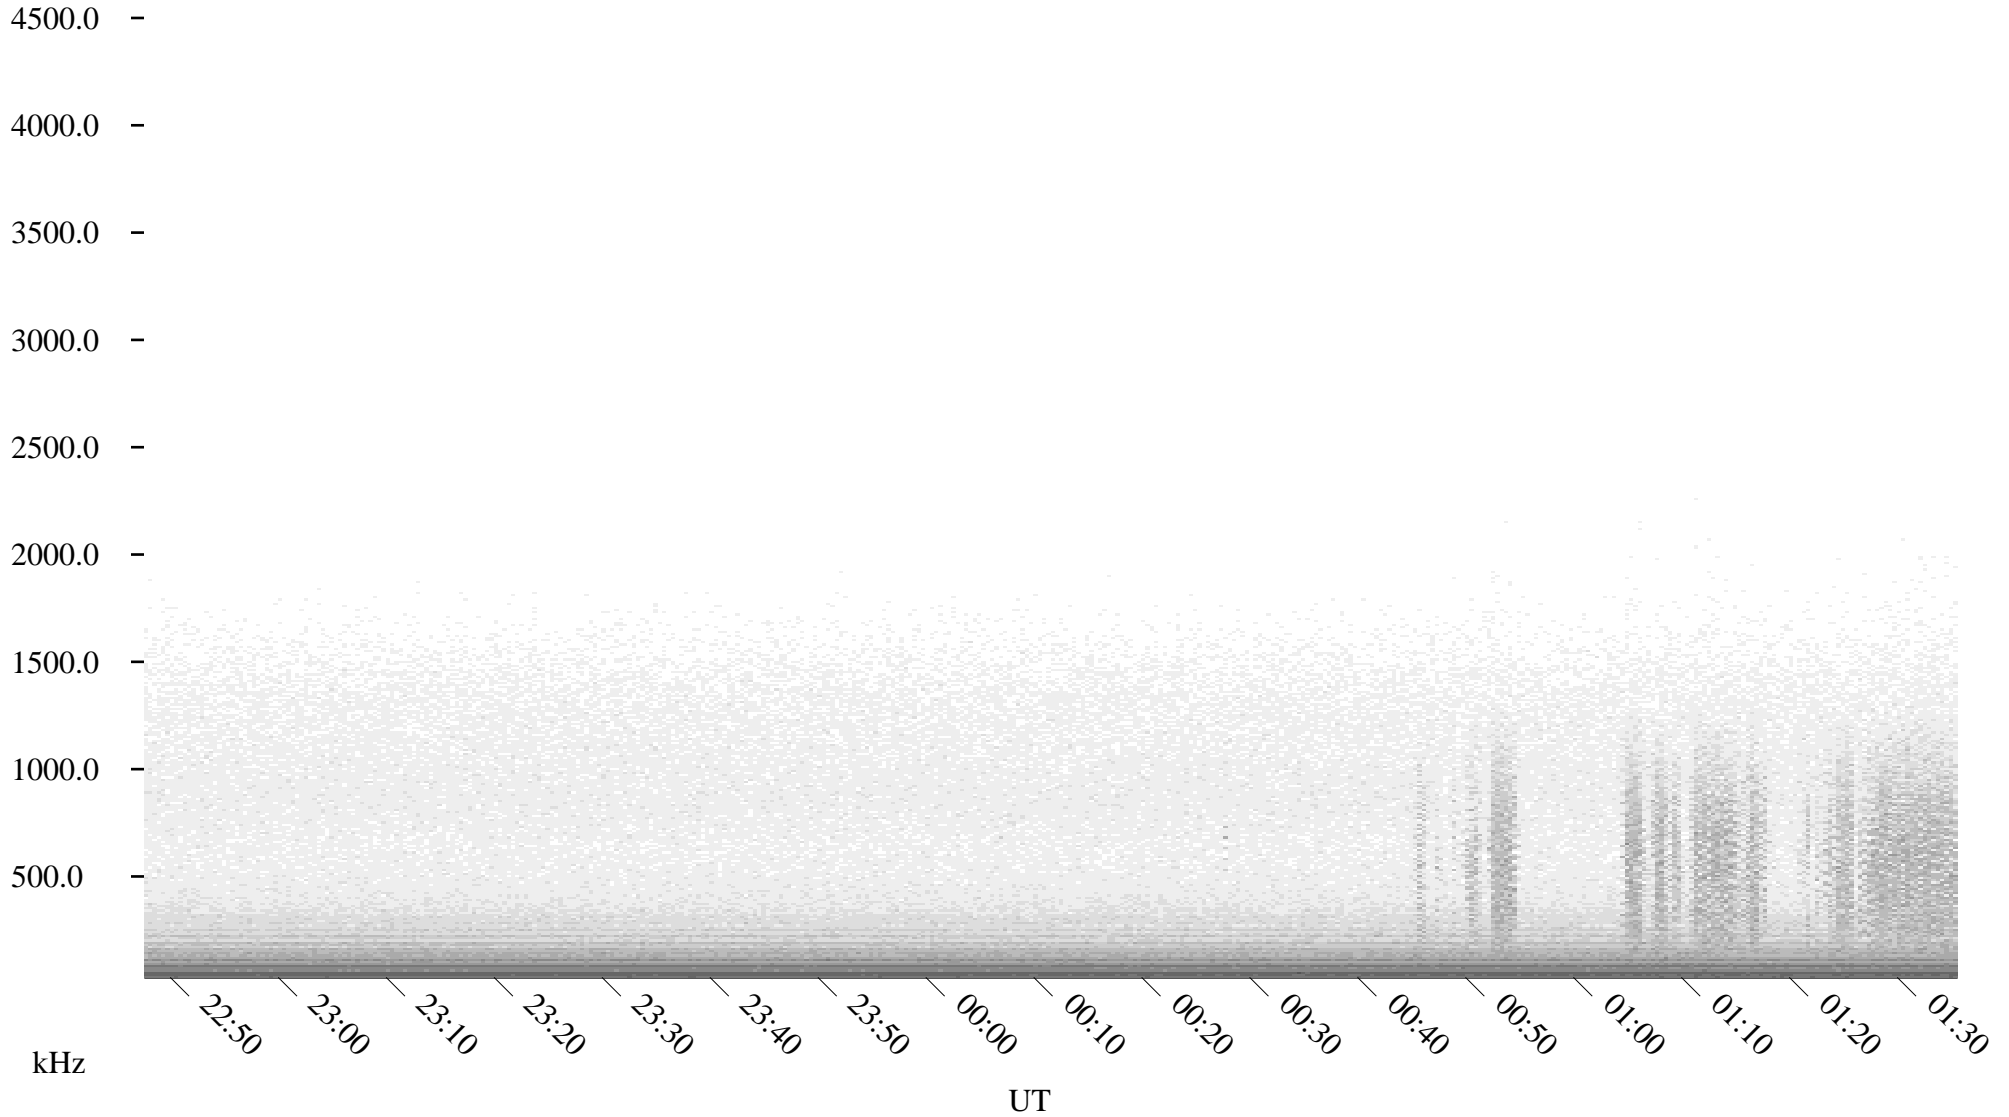

06/10/2002 Churchill, Manitoba

Linear Scale

Black = 161

White = 15

ch021611.r00m max_12

Page 1

06/10/2002 Churchill, Manitoba

Linear Scale

Black = 161

White = 15

ch021611.r00m max_12

Page 2

06/11/2002 Churchill, Manitoba

Linear Scale

Black = 161

White = 15

ch021611.r00m max_12

Page 3

06/11/2002 Churchill, Manitoba

Linear Scale

Black = 161

White = 15

ch021611.r00m max_12

Page 4

06/11/2002 Churchill, Manitoba

Linear Scale

Black = 161

White = 15

ch021611.r00m max_12

Page 5

06/11/2002 Churchill, Manitoba

Linear Scale