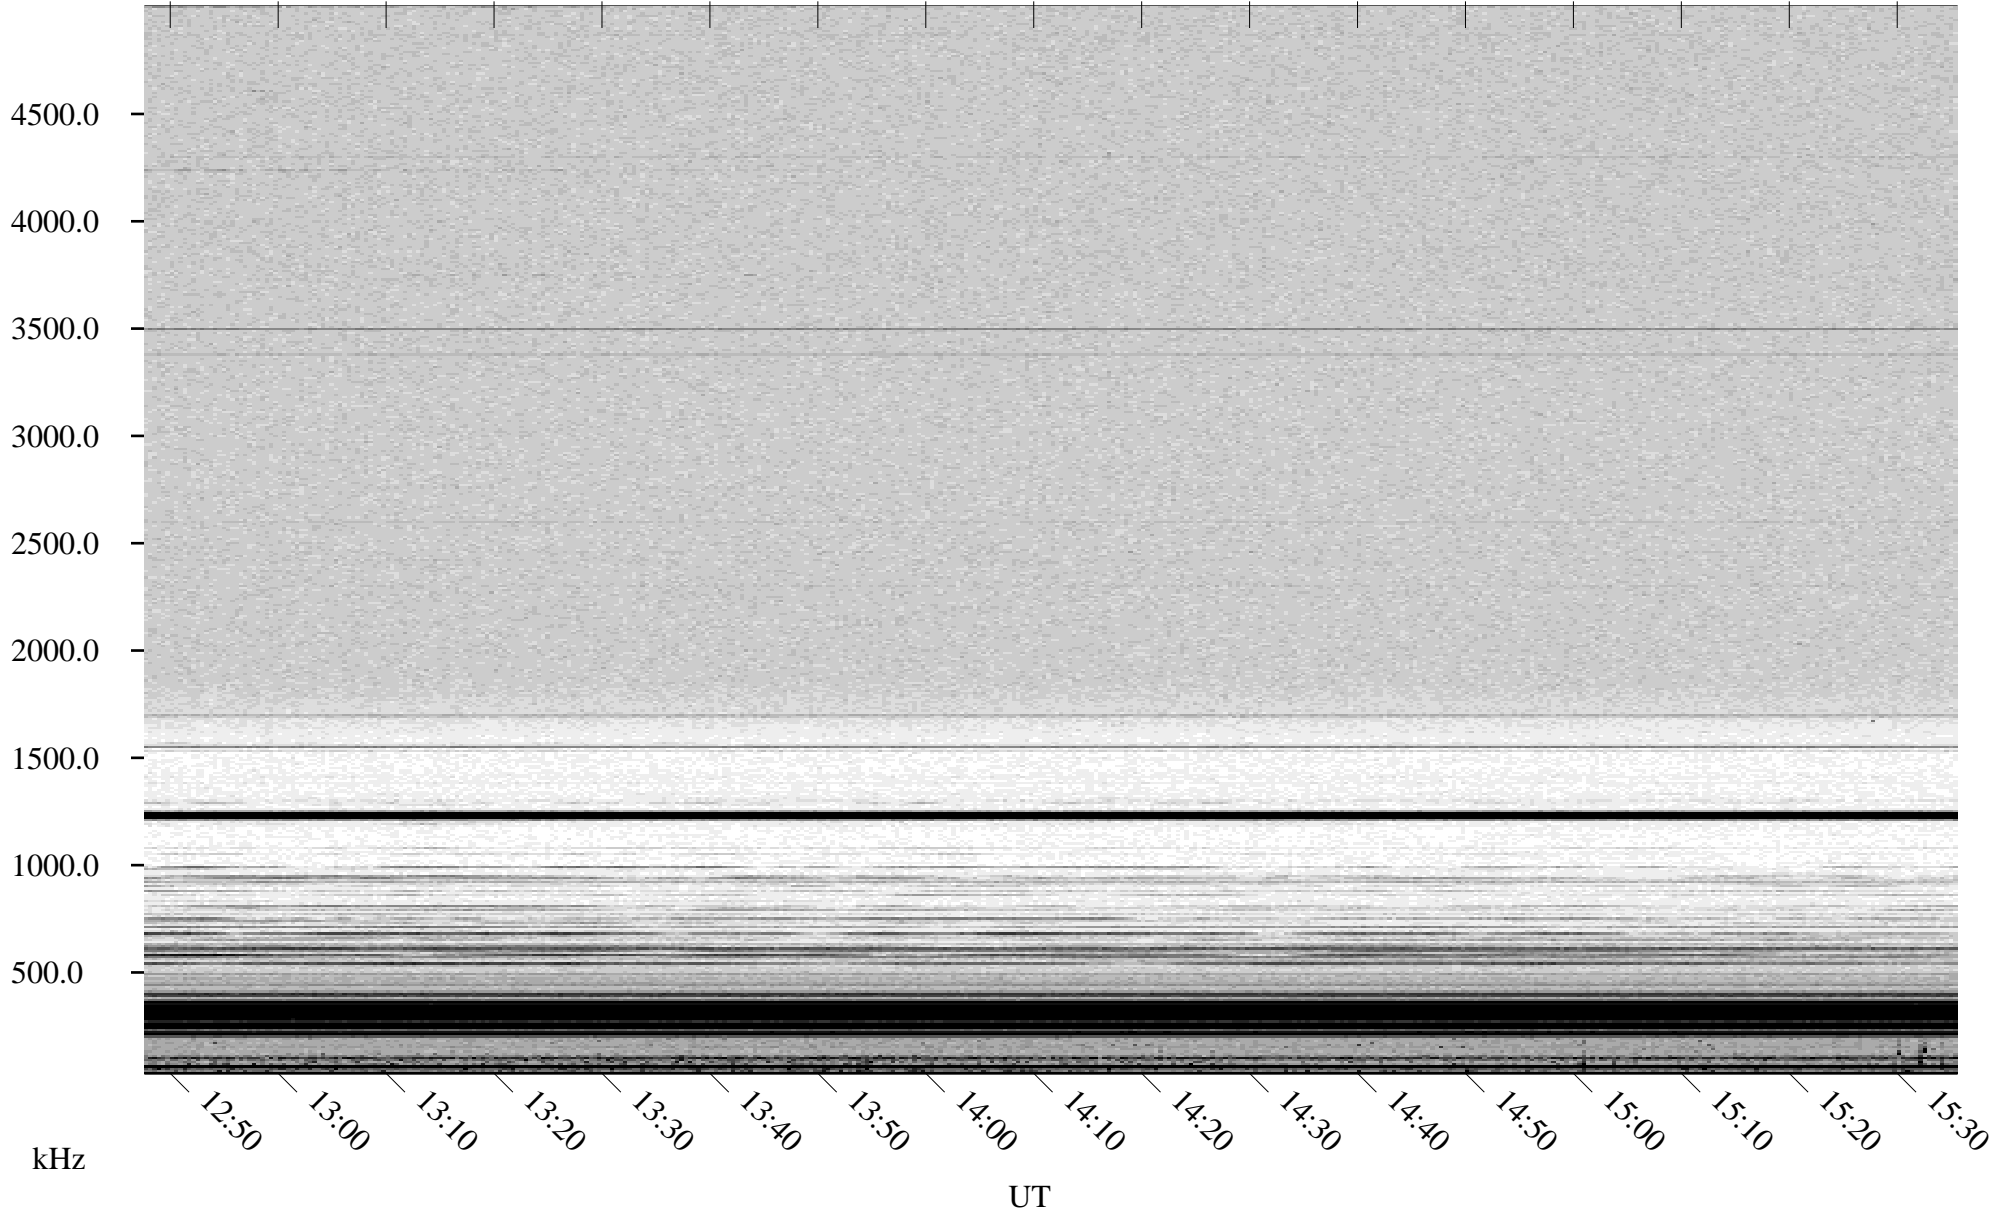

06/11/2002 Churchill, Manitoba

Linear Scale Black = 161 White = 15

ch02162l.r00m max_12

Page 1

06/11/2002 Churchill, Manitoba

Linear Scale Black = 161 White = 15

ch02162l.r00m max_12

Page 2

06/12/2002 Churchill, Manitoba

Linear Scale Black = 161 White = 15

ch02162l.r00m max_12

Page 3

06/12/2002 Churchill, Manitoba

Linear Scale Black = 161 White = 15

ch02162l.r00m max_12

Page 4

06/12/2002 Churchill, Manitoba

Linear Scale Black = 161 White = 15

ch02162l.r00m max_12

Page 5

06/12/2002 Churchill, Manitoba

Linear Scale Black = 161 White = 15

ch02162l.r00m max_12

Page 6

06/12/2002 Churchill, Manitoba

Linear Scale Black = 161 White = 15

ch02162l.r00m max_12

Page 7

06/12/2002 Churchill, Manitoba

Linear Scale Black = 161 White = 15

ch02162l.r00m max_12