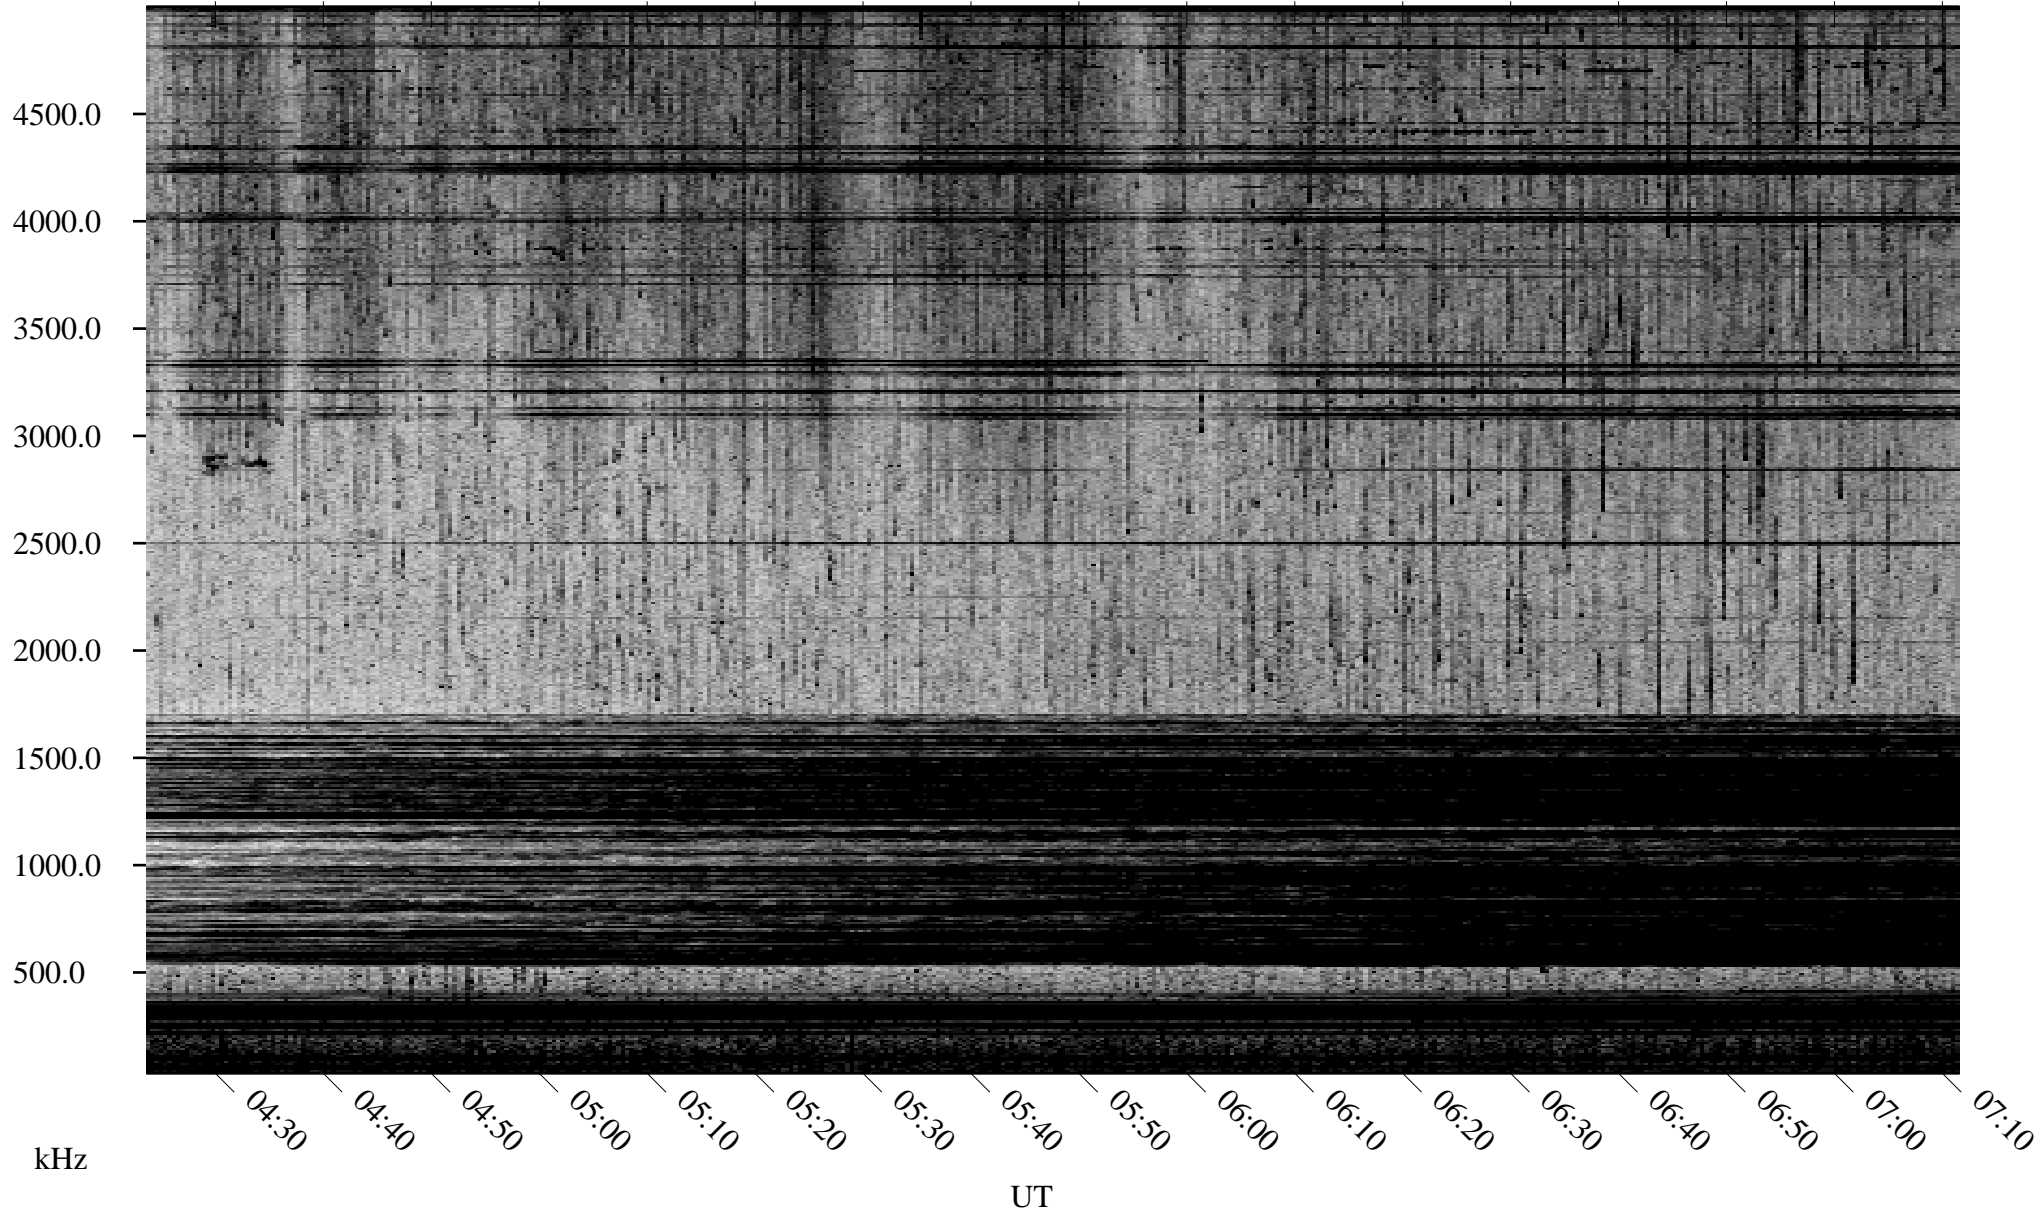

06/11/2002 Churchill, Manitoba

Linear Scale Black = 161 White = 15

ch02162l.r00m max_12

Page 1

06/11/2002 Churchill, Manitoba

Linear Scale Black = 161 White = 15

ch02162l.r00m max_12

Page 2

06/12/2002 Churchill, Manitoba

Linear Scale Black = 161 White = 15

ch02162l.r00m max_12

Page 3

06/12/2002 Churchill, Manitoba

Linear Scale Black = 161 White = 15

ch02162l.r00m max_12

Page 4

06/12/2002 Churchill, Manitoba

Linear Scale Black = 161 White = 15

ch02162l.r00m max_12

Page 5

06/12/2002 Churchill, Manitoba

Linear Scale Black = 161 White = 15

ch02162l.r00m max_12

Page 6

06/12/2002 Churchill, Manitoba

Linear Scale Black = 161 White = 15

ch02162l.r00m max_12

Page 7

06/12/2002 Churchill, Manitoba

Linear Scale Black = 161 White = 15

ch02162l.r00m max_12