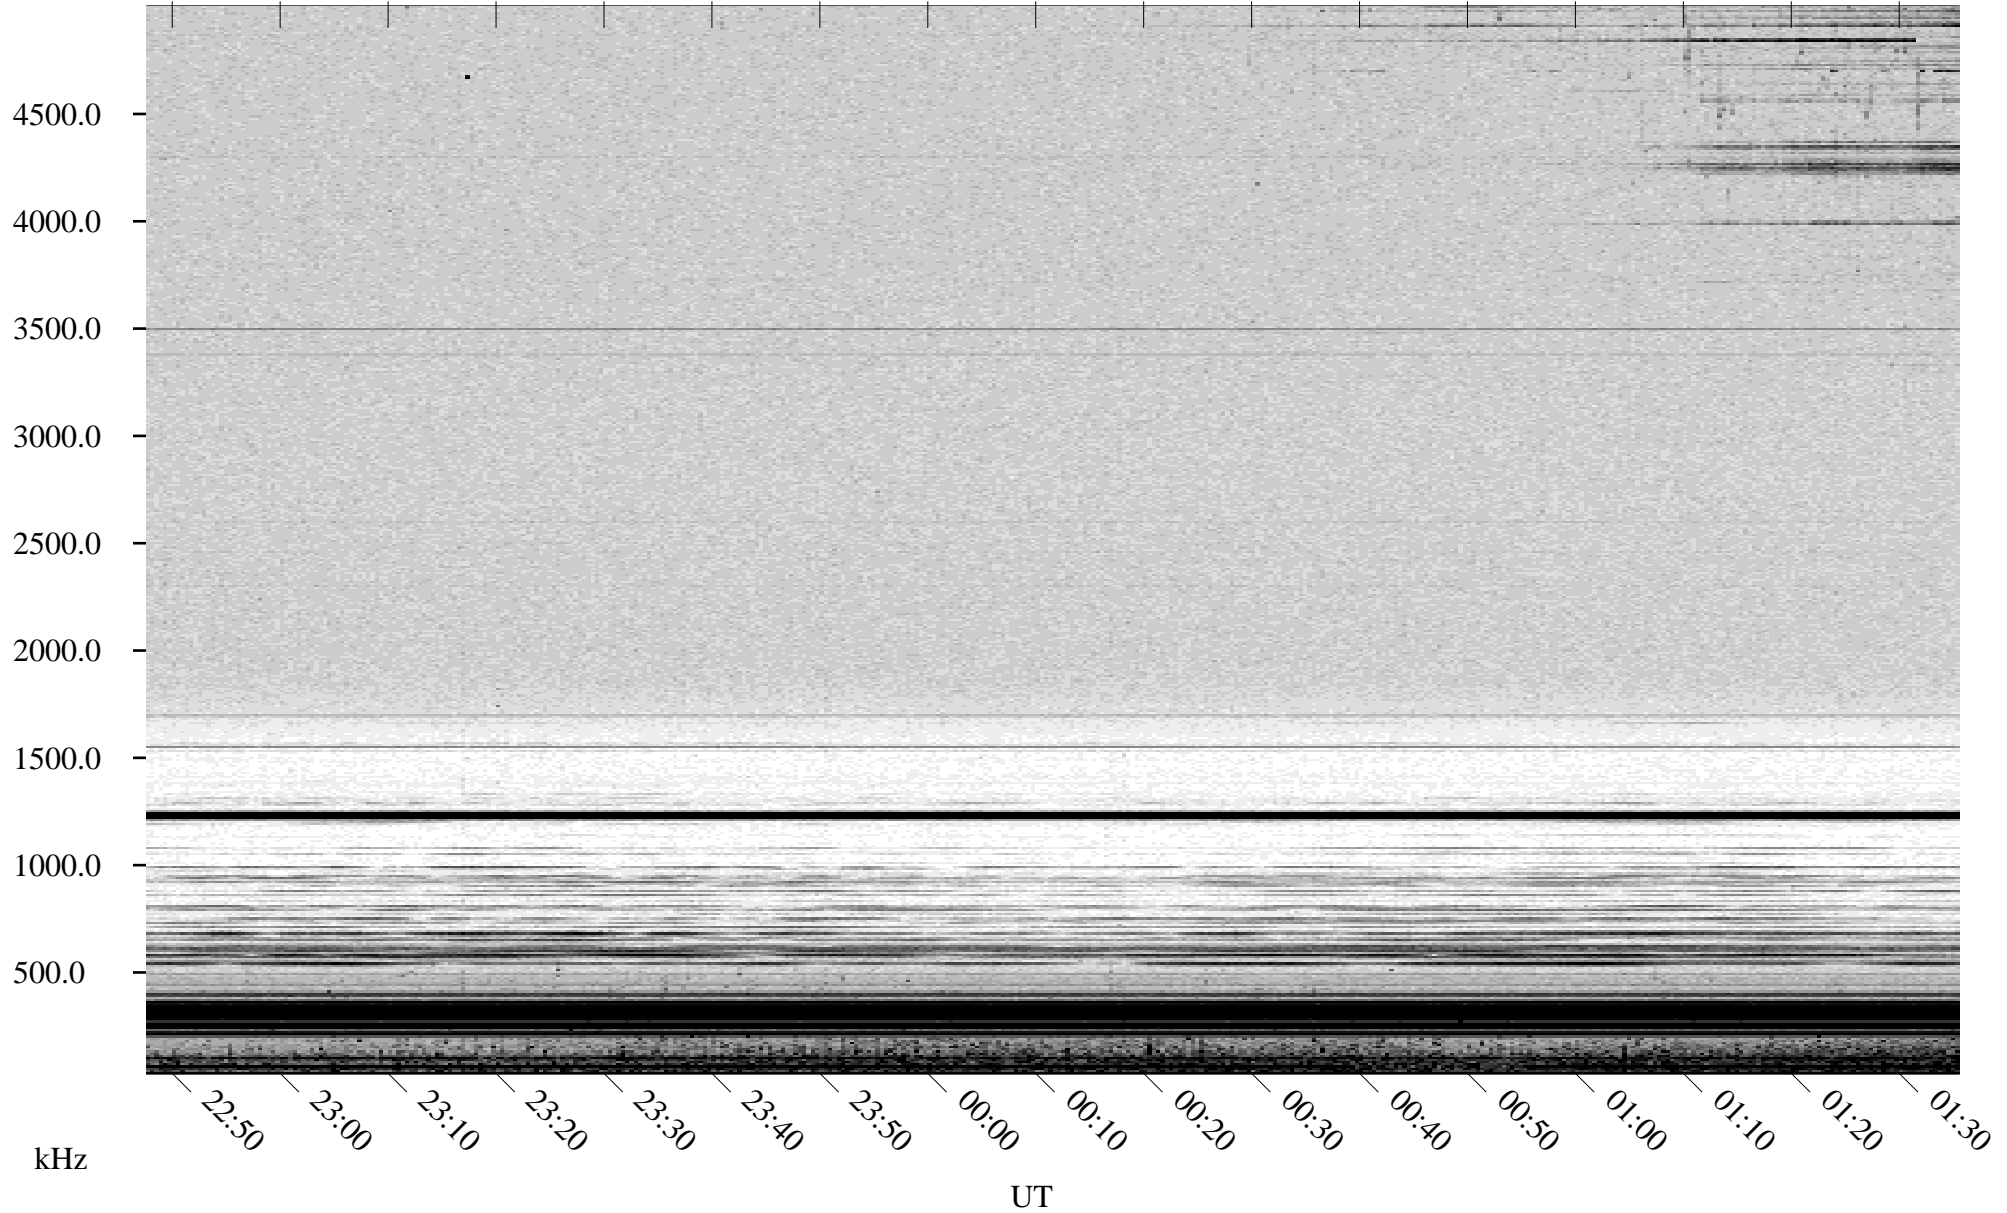

06/11/2002 Churchill, Manitoba

Linear Scale Black = 161 White = 15

ch02162l.r00m max_12

Page 1

06/11/2002 Churchill, Manitoba

Linear Scale Black = 161 White = 15

ch02162l.r00m max_12

Page 2

06/12/2002 Churchill, Manitoba

Linear Scale Black = 161 White = 15

ch02162l.r00m max_12

Page 3

06/12/2002 Churchill, Manitoba

Linear Scale Black = 161 White = 15

ch02162l.r00m max_12

Page 4

06/12/2002 Churchill, Manitoba

Linear Scale Black = 161 White = 15

ch02162l.r00m max_12

Page 5

06/12/2002 Churchill, Manitoba

Linear Scale Black = 161 White = 15

ch02162l.r00m max_12

Page 6

06/12/2002 Churchill, Manitoba

Linear Scale Black = 161 White = 15

ch02162l.r00m max_12

Page 7

06/12/2002 Churchill, Manitoba

Linear Scale Black = 161 White = 15

ch02162l.r00m max_12