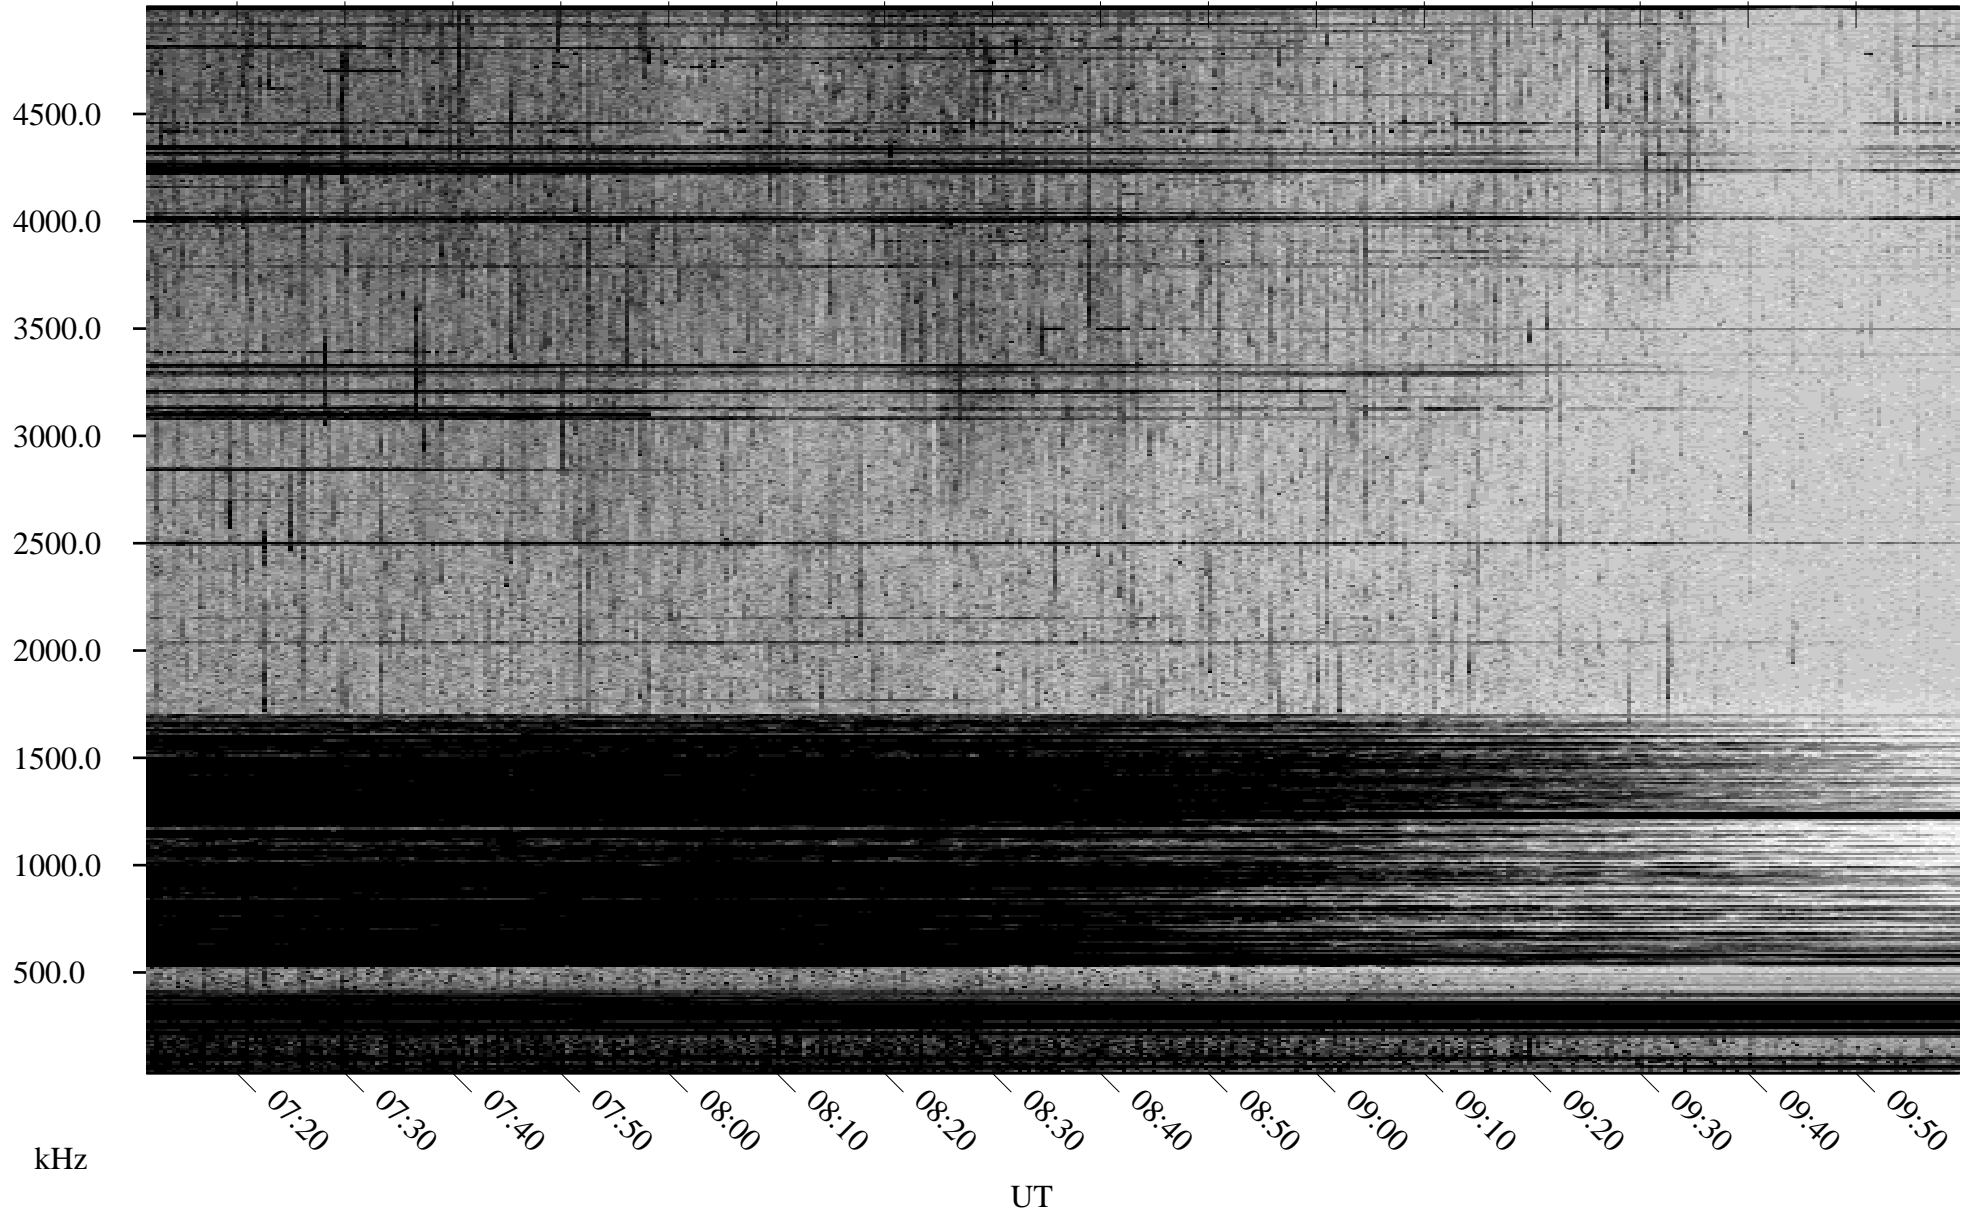

06/11/2002 Churchill, Manitoba

Linear Scale Black = 161 White = 15

ch02162l.r00m max_12

Page 1

06/11/2002 Churchill, Manitoba

Linear Scale Black = 161 White = 15

ch02162l.r00m max_12

Page 2

06/12/2002 Churchill, Manitoba

Linear Scale Black = 161 White = 15

ch02162l.r00m max_12

Page 3

06/12/2002 Churchill, Manitoba

Linear Scale Black = 161 White = 15

ch02162l.r00m max_12

Page 4

06/12/2002 Churchill, Manitoba

Linear Scale Black = 161 White = 15

ch02162l.r00m max_12

Page 5

06/12/2002 Churchill, Manitoba

Linear Scale Black = 161 White = 15

ch02162l.r00m max_12

Page 6

06/12/2002 Churchill, Manitoba

Linear Scale Black = 161 White = 15

ch02162l.r00m max_12

Page 7

06/12/2002 Churchill, Manitoba

Linear Scale Black = 161 White = 15

ch02162l.r00m max_12