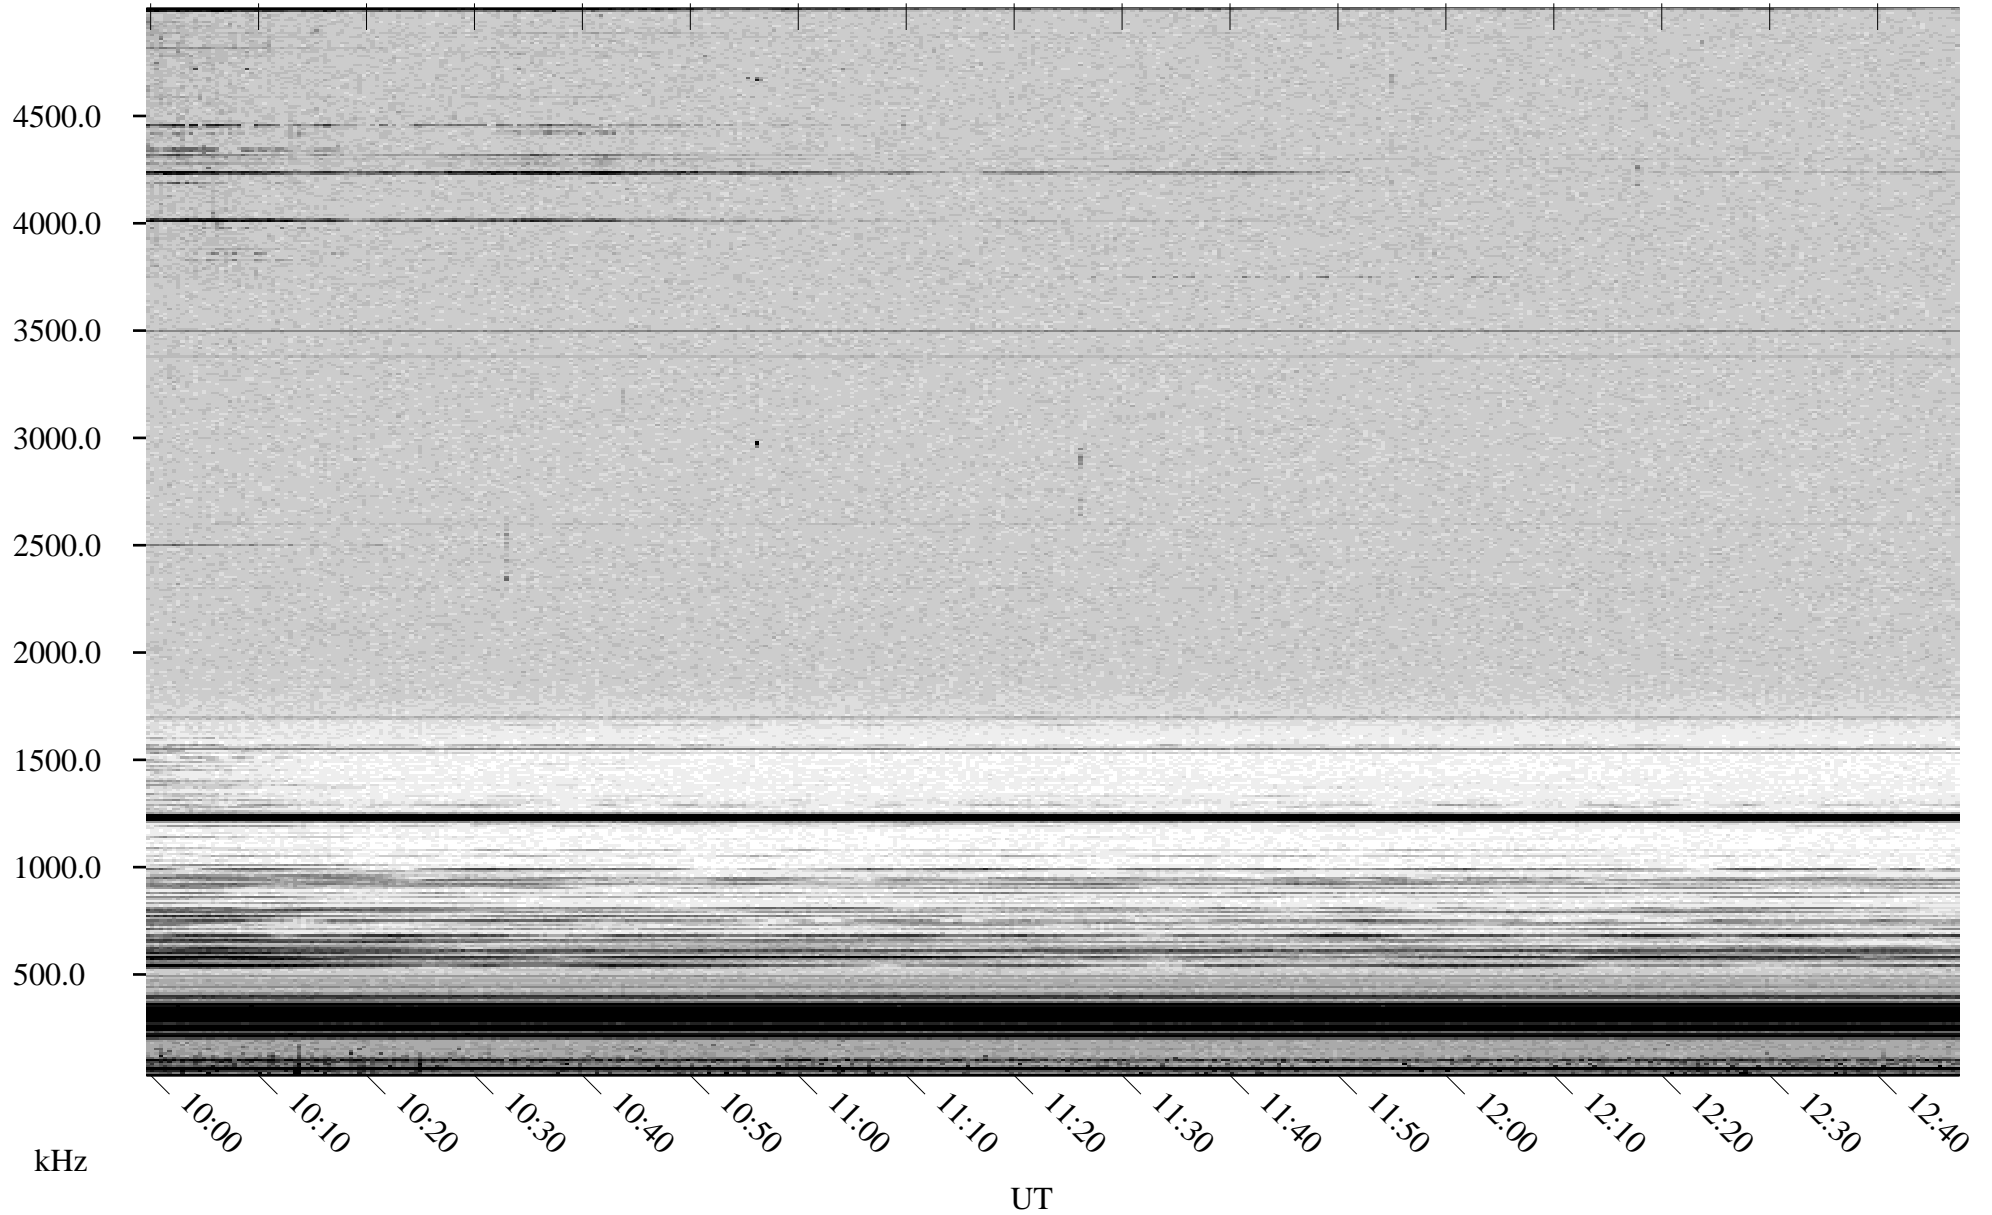

06/11/2002 Churchill, Manitoba

Linear Scale Black = 161 White = 15

ch02162l.r00m max_12

Page 1

06/11/2002 Churchill, Manitoba

Linear Scale Black = 161 White = 15

ch02162l.r00m max_12

Page 2

06/12/2002 Churchill, Manitoba

Linear Scale Black = 161 White = 15

ch02162l.r00m max_12

Page 3

06/12/2002 Churchill, Manitoba

Linear Scale Black = 161 White = 15

ch02162l.r00m max_12

Page 4

06/12/2002 Churchill, Manitoba

Linear Scale Black = 161 White = 15

ch02162l.r00m max_12

Page 5

06/12/2002 Churchill, Manitoba

Linear Scale Black = 161 White = 15

ch02162l.r00m max_12

Page 6

06/12/2002 Churchill, Manitoba

Linear Scale Black = 161 White = 15

ch02162l.r00m max_12

Page 7

06/12/2002 Churchill, Manitoba

Linear Scale Black = 161 White = 15

ch02162l.r00m max_12