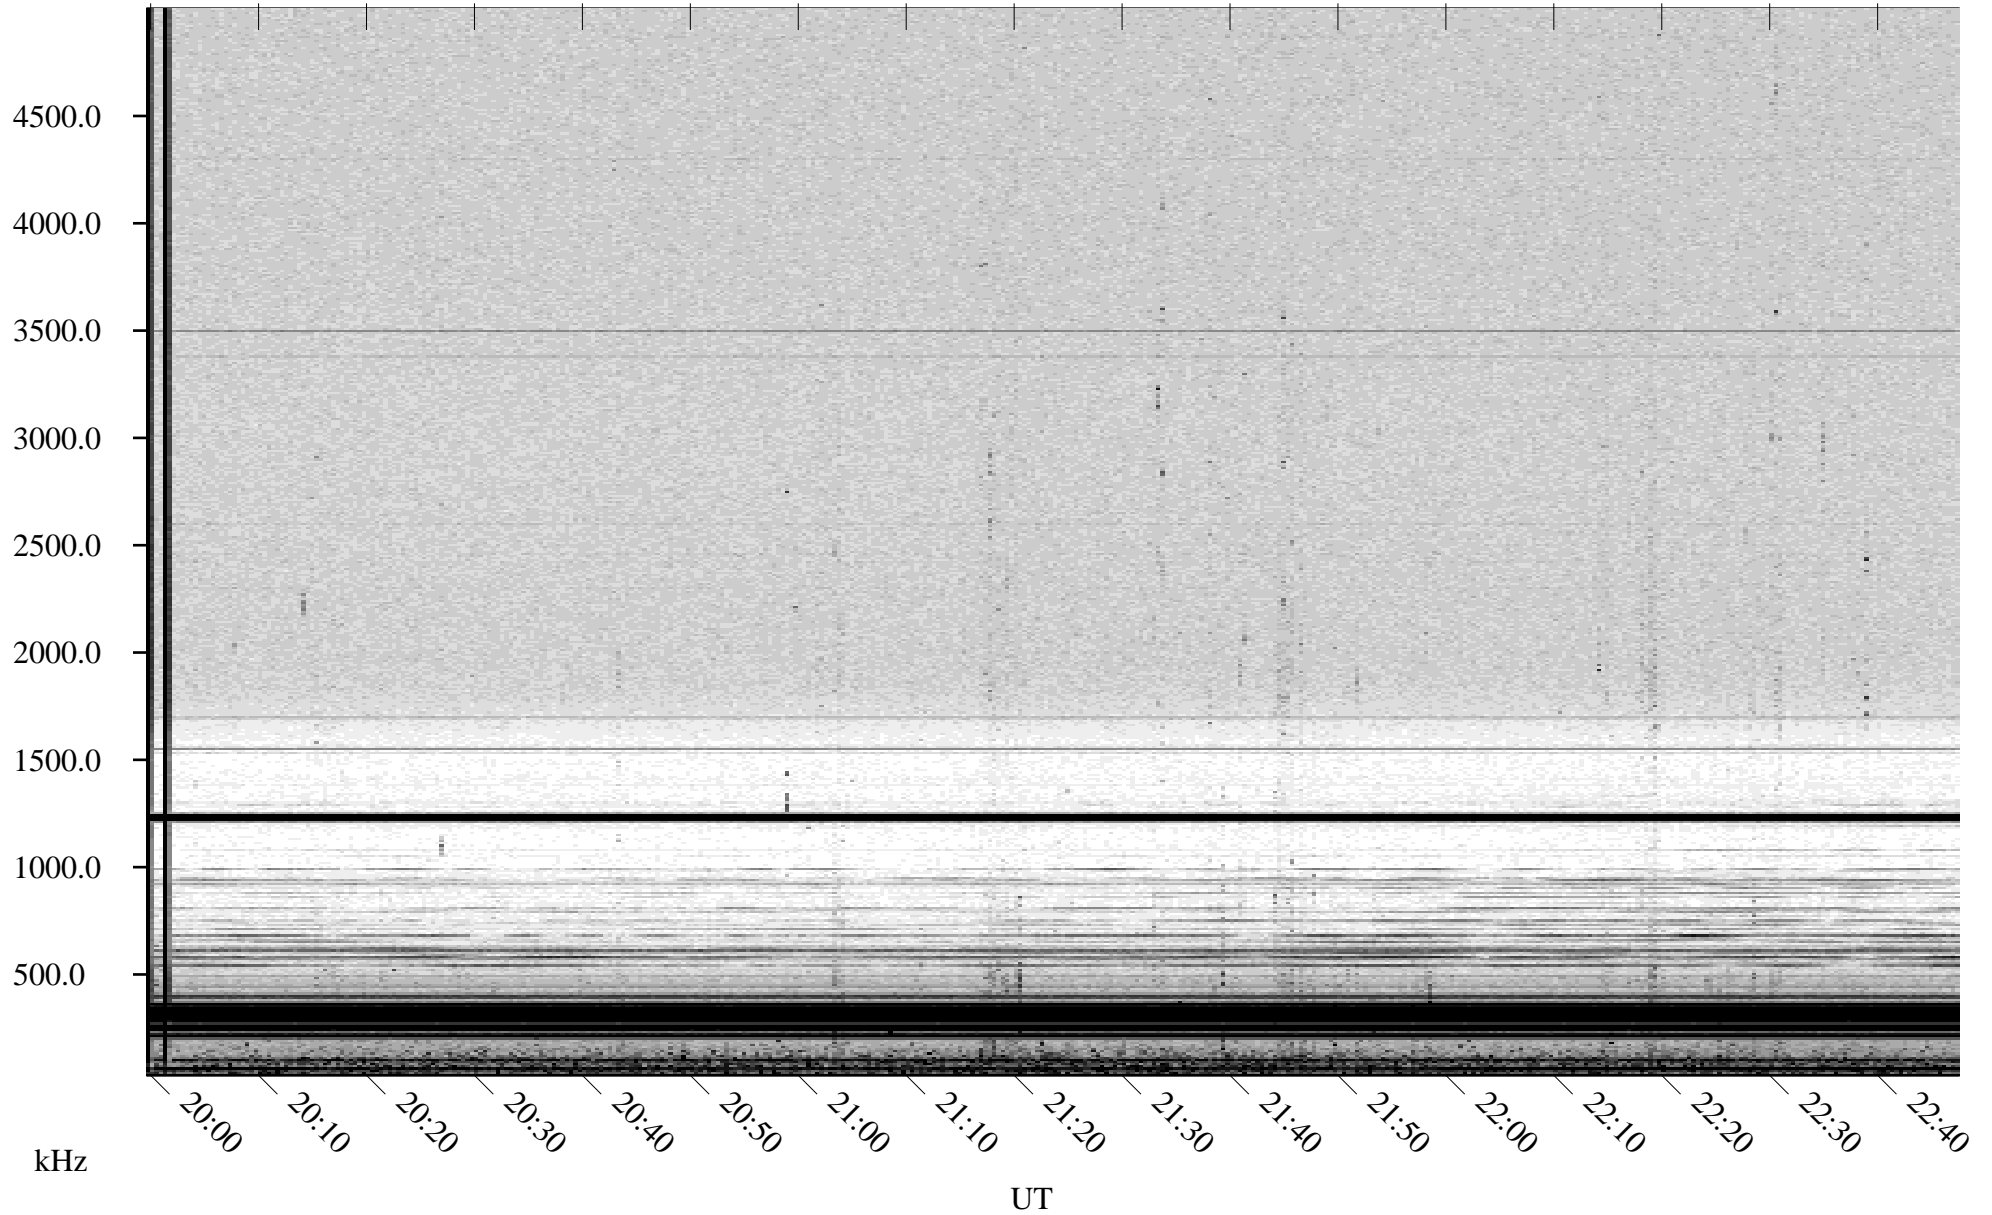

06/11/2002 Churchill, Manitoba

Linear Scale Black = 161 White = 15

ch02162l.r00m max_12

Page 1

06/11/2002 Churchill, Manitoba

Linear Scale Black = 161 White = 15

ch02162l.r00m max_12

Page 2

06/12/2002 Churchill, Manitoba

Linear Scale Black = 161 White = 15

ch02162l.r00m max_12

Page 3

06/12/2002 Churchill, Manitoba

Linear Scale Black = 161 White = 15

ch02162l.r00m max_12

Page 4

06/12/2002 Churchill, Manitoba

Linear Scale Black = 161 White = 15

ch02162l.r00m max_12

Page 5

06/12/2002 Churchill, Manitoba

Linear Scale Black = 161 White = 15

ch02162l.r00m max_12

Page 6

06/12/2002 Churchill, Manitoba

Linear Scale Black = 161 White = 15

ch02162l.r00m max_12

Page 7

06/12/2002 Churchill, Manitoba

Linear Scale Black = 161 White = 15

ch02162l.r00m max_12