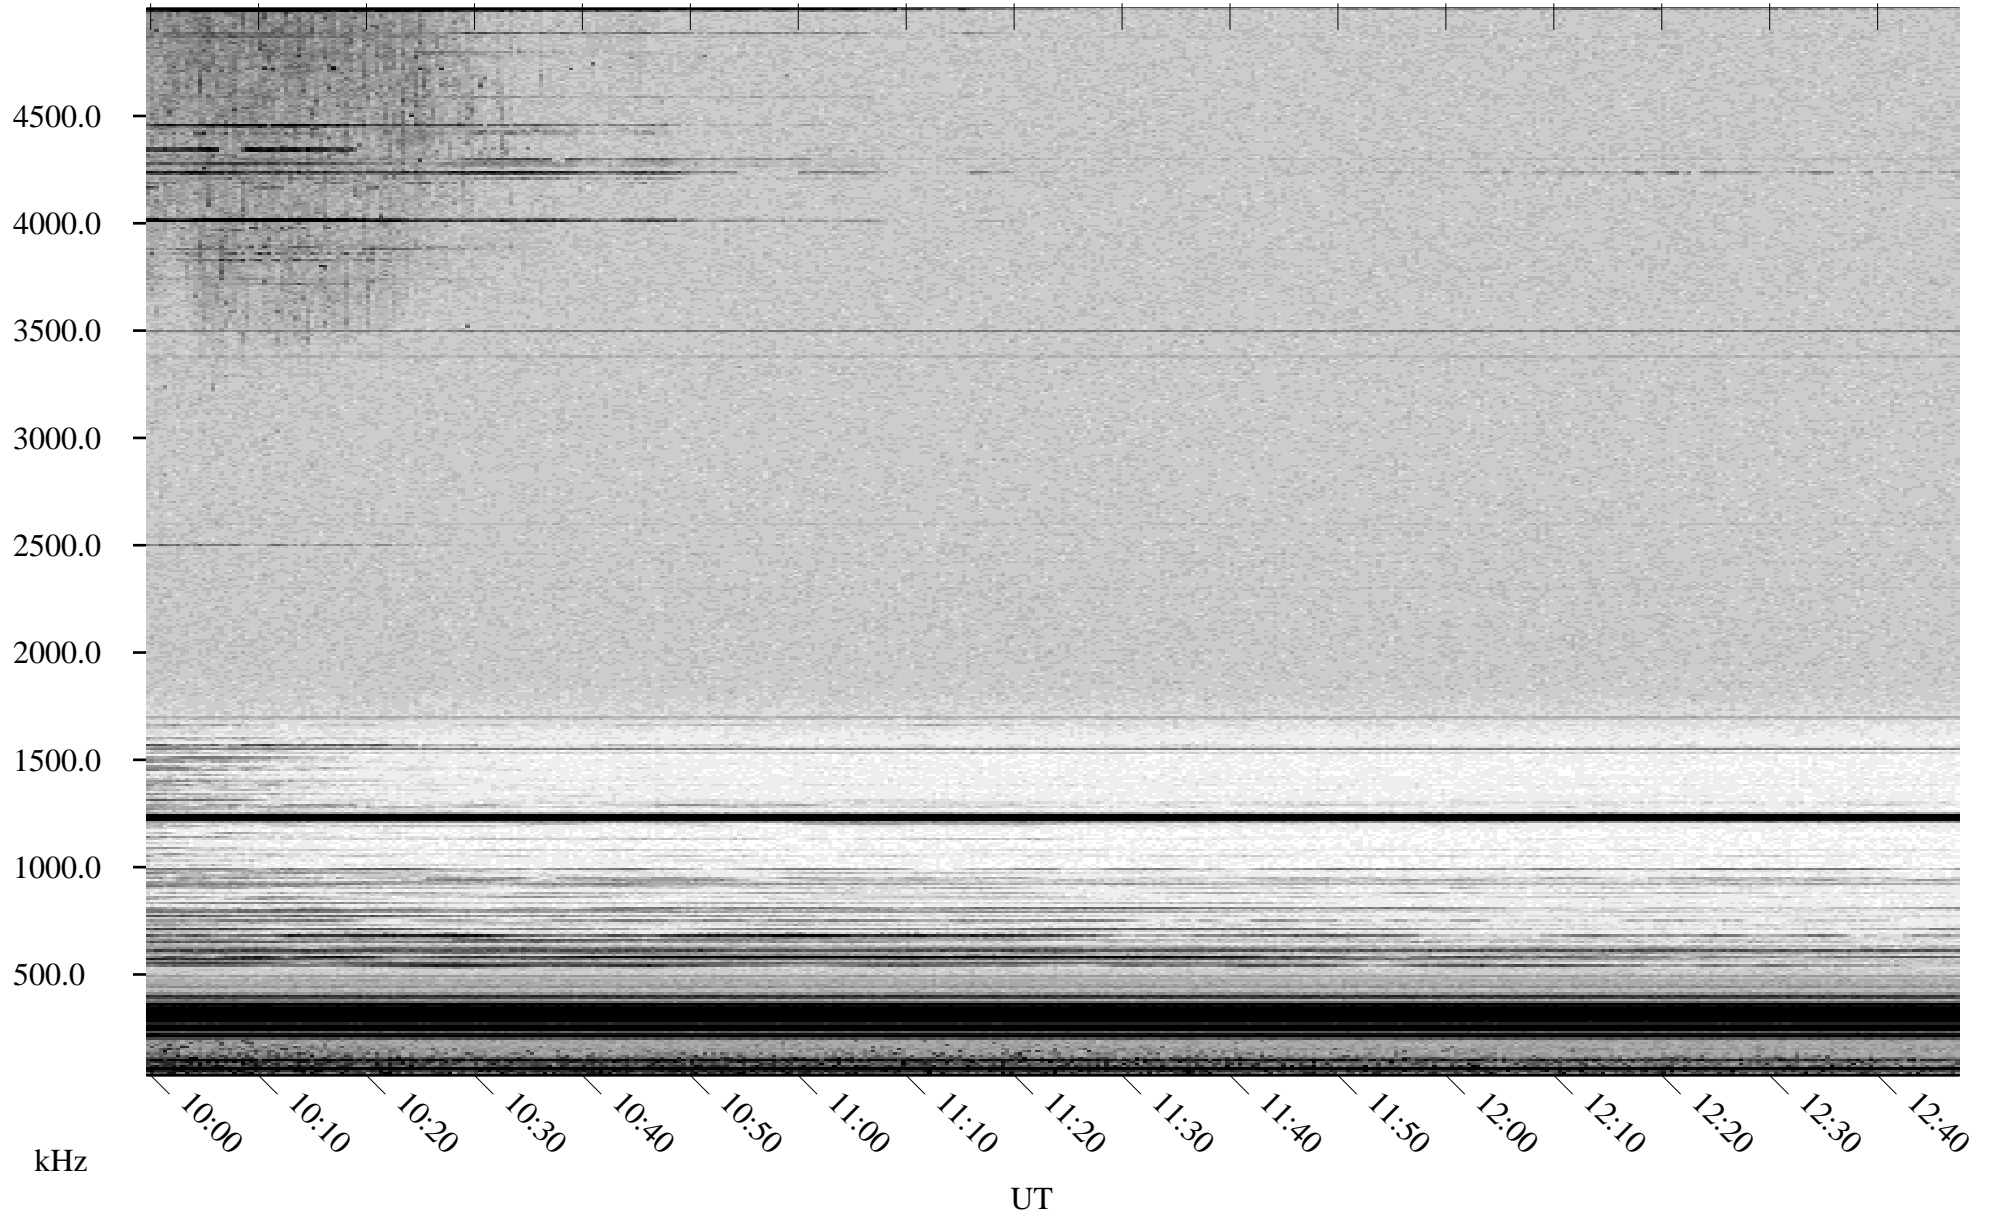

06/12/2002 Churchill, Manitoba

Linear Scale Black = 161 White = 15

ch02163l.r00m max_12

Page 1

06/12/2002 Churchill, Manitoba

Linear Scale Black = 161 White = 15

ch02163l.r00m max_12

Page 2

06/13/2002 Churchill, Manitoba

Linear Scale Black = 161 White = 15

ch02163l.r00m max_12

Page 3

06/13/2002 Churchill, Manitoba

Linear Scale Black = 161 White = 15

ch02163l.r00m max_12

Page 4

06/13/2002 Churchill, Manitoba

Linear Scale Black = 161 White = 15

ch02163l.r00m max_12

Page 5

06/13/2002 Churchill, Manitoba

Linear Scale Black = 161 White = 15

ch02163l.r00m max_12

Page 6

06/13/2002 Churchill, Manitoba

Linear Scale Black = 161 White = 15

ch02163l.r00m max_12

Page 7

06/13/2002 Churchill, Manitoba

Linear Scale Black = 161 White = 15

ch02163l.r00m max_12

Page 8