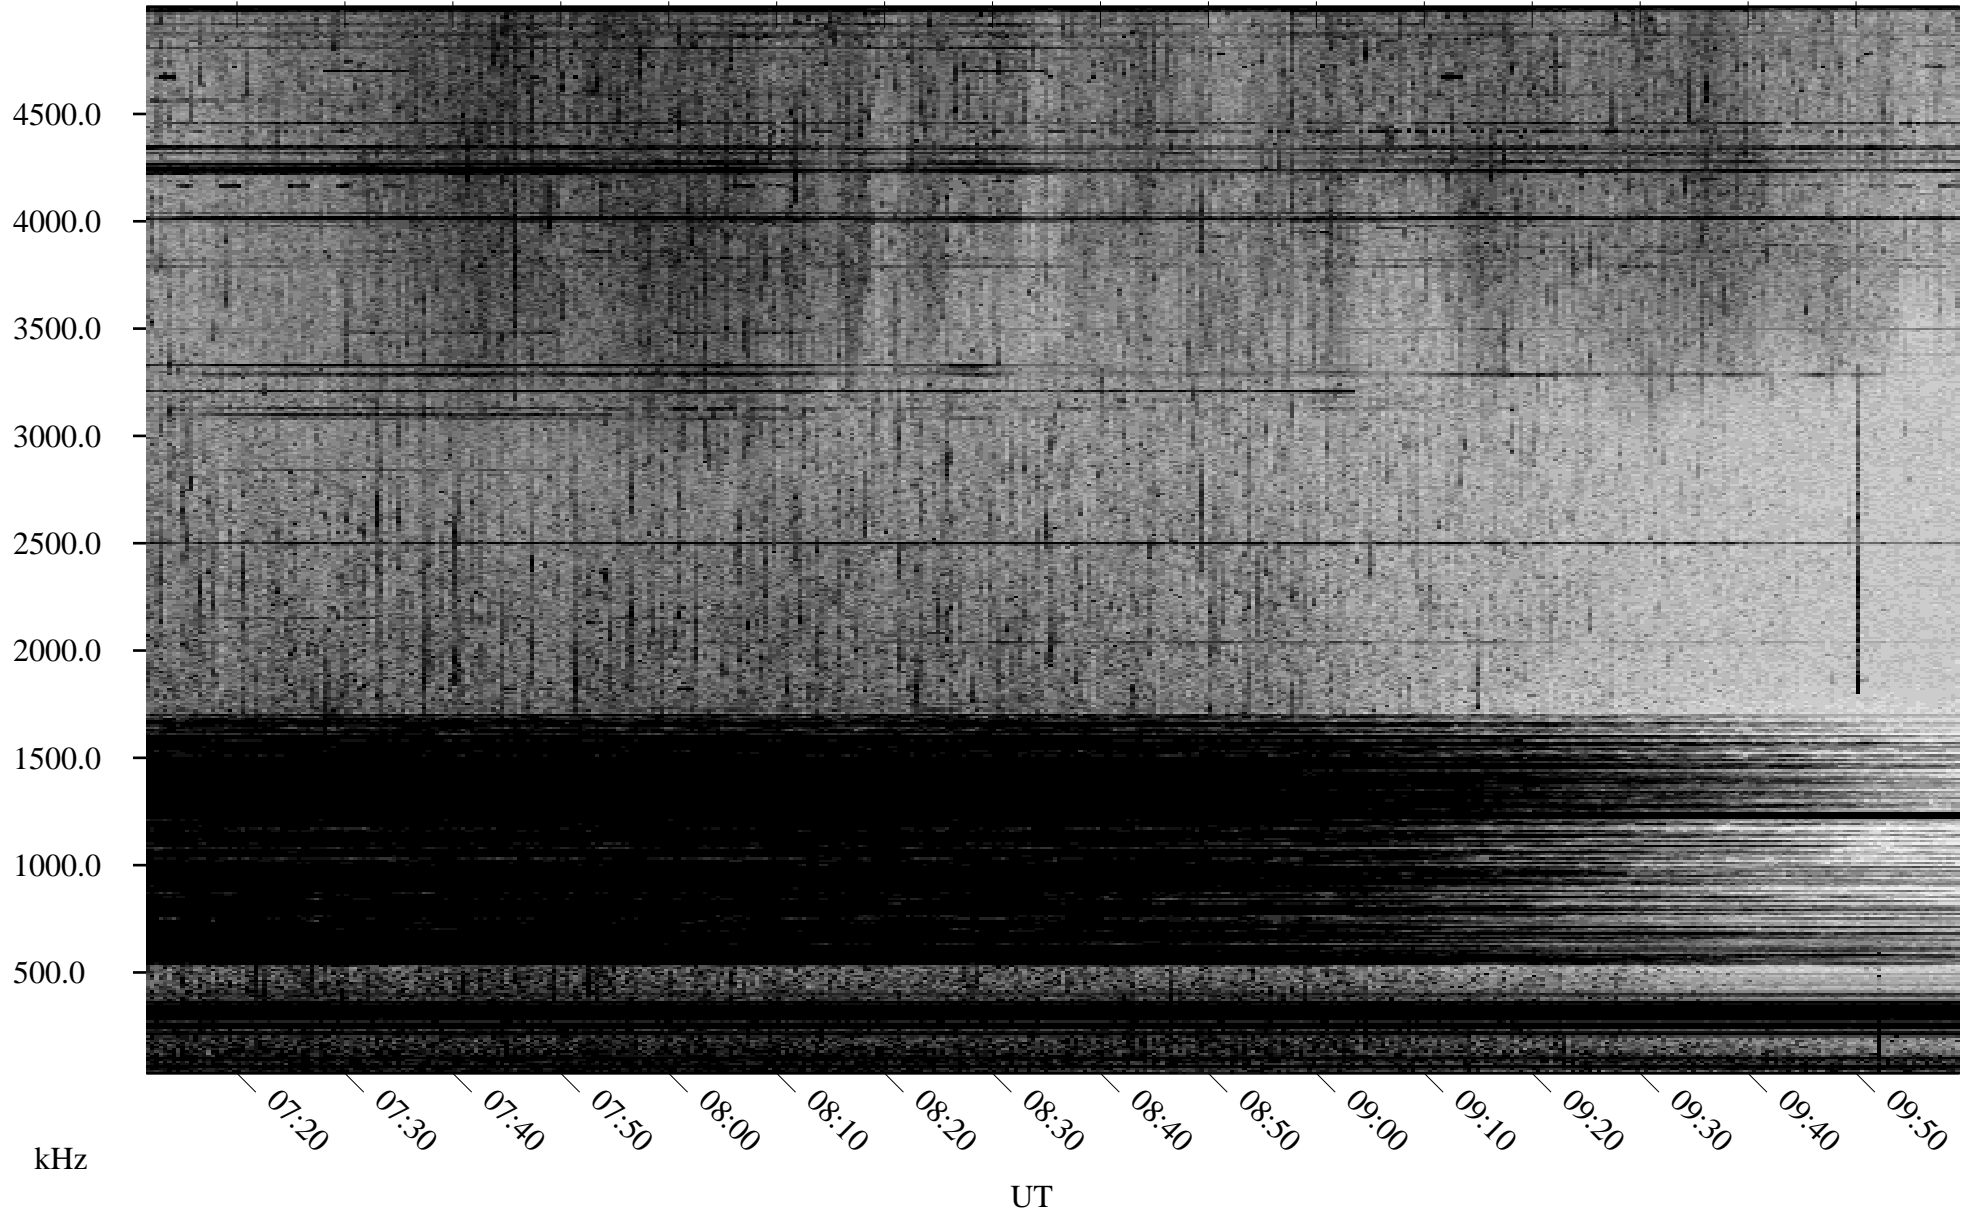

06/12/2002 Churchill, Manitoba

Linear Scale Black = 161 White = 15

ch02163l.r00m max_12

Page 1

06/12/2002 Churchill, Manitoba

Linear Scale Black = 161 White = 15

ch02163l.r00m max_12

Page 2

06/13/2002 Churchill, Manitoba

Linear Scale Black = 161 White = 15

ch02163l.r00m max_12

Page 3

06/13/2002 Churchill, Manitoba

Linear Scale Black = 161 White = 15

ch02163l.r00m max_12

Page 4

06/13/2002 Churchill, Manitoba

Linear Scale Black = 161 White = 15

ch02163l.r00m max_12

Page 5

06/13/2002 Churchill, Manitoba

Linear Scale Black = 161 White = 15

ch02163l.r00m max_12

Page 6

06/13/2002 Churchill, Manitoba

Linear Scale Black = 161 White = 15

ch02163l.r00m max_12

Page 7

06/13/2002 Churchill, Manitoba

Linear Scale Black = 161 White = 15

ch02163l.r00m max_12

Page 8