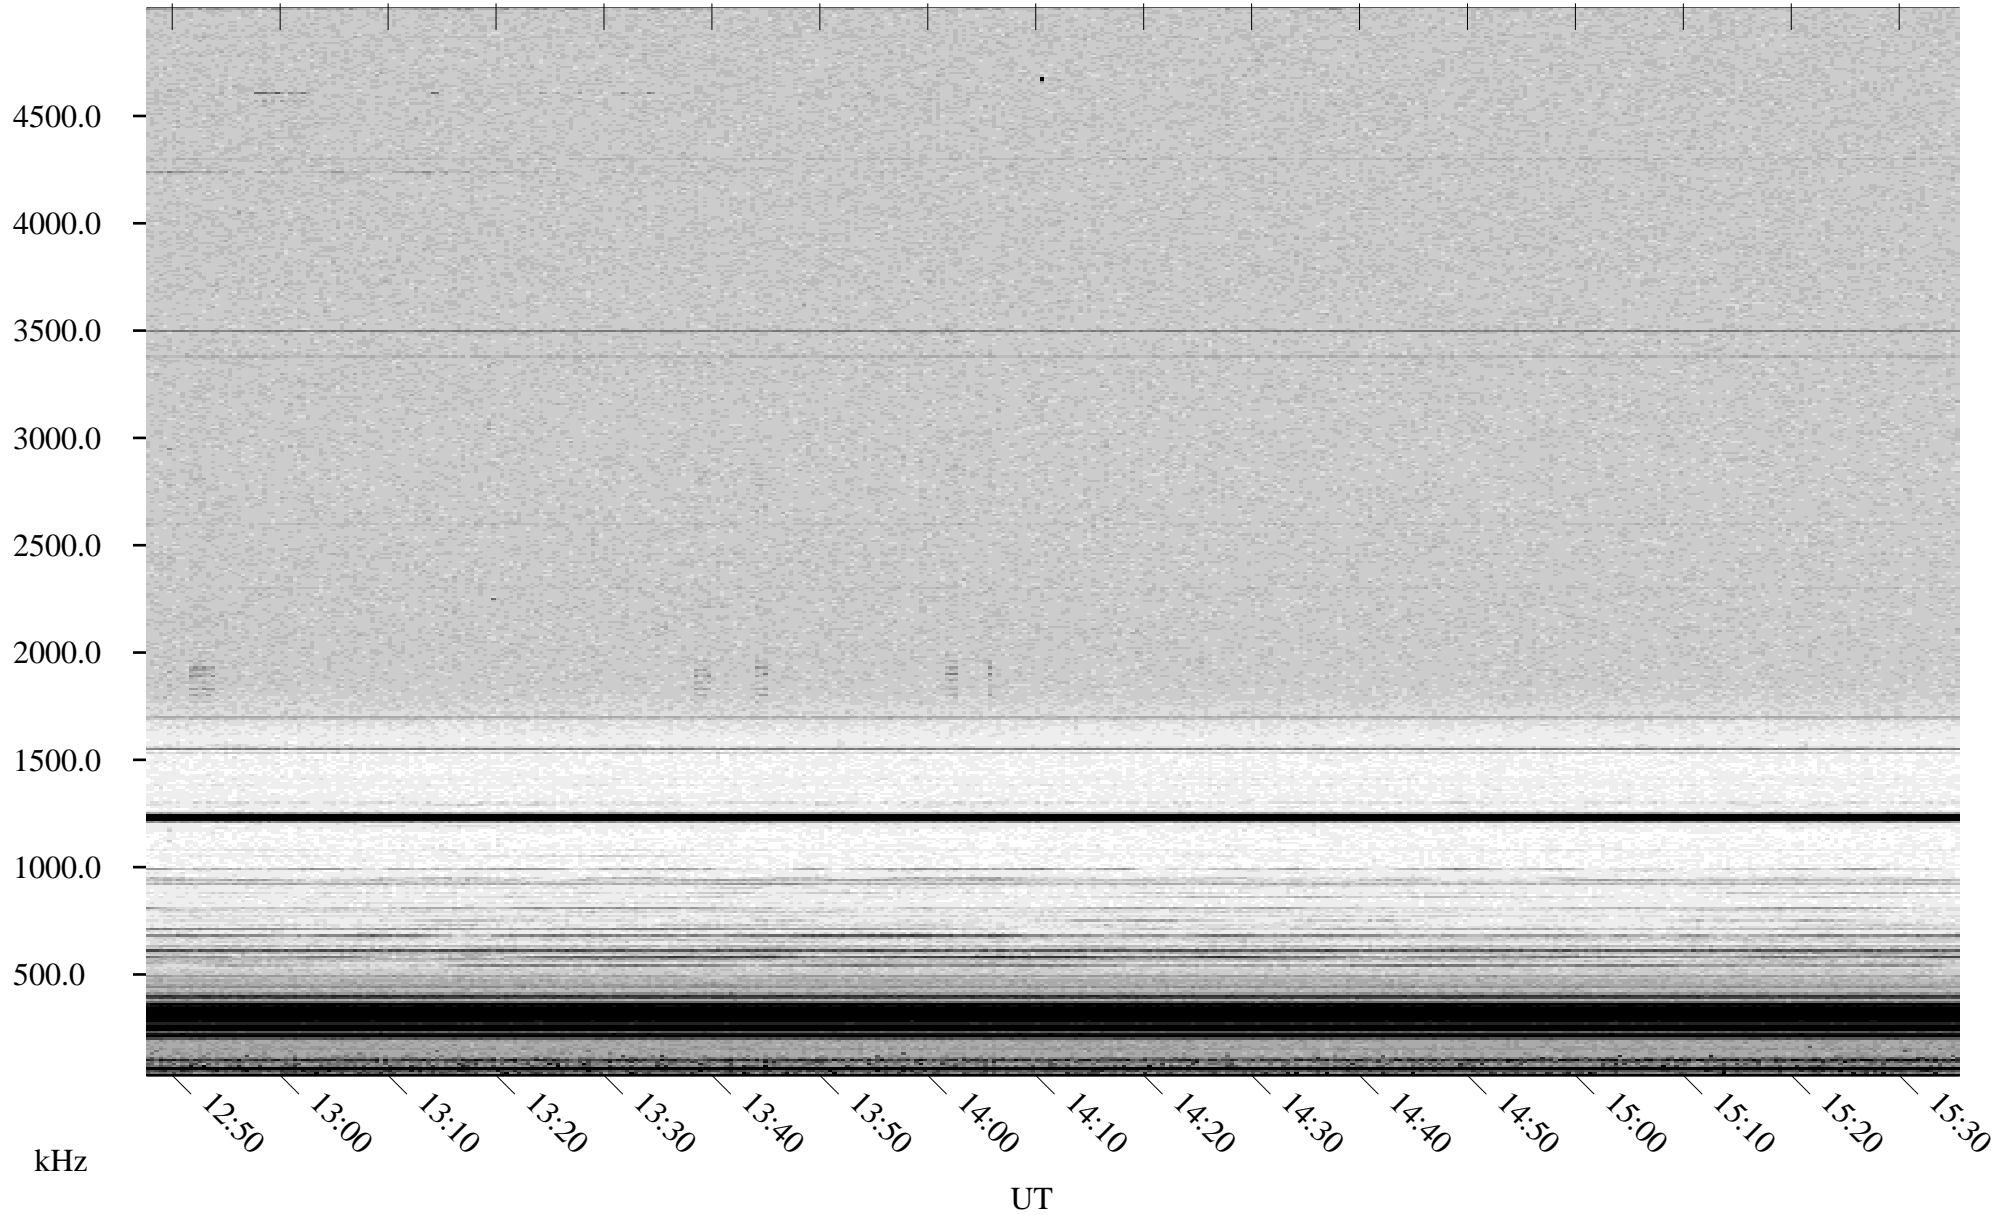

06/12/2002 Churchill, Manitoba

Linear Scale Black = 161 White = 15

ch02163l.r00m max_12

Page 1

06/12/2002 Churchill, Manitoba

Linear Scale Black = 161 White = 15

ch02163l.r00m max_12

Page 2

06/13/2002 Churchill, Manitoba

Linear Scale Black = 161 White = 15

ch02163l.r00m max_12

Page 3

06/13/2002 Churchill, Manitoba

Linear Scale Black = 161 White = 15

ch02163l.r00m max_12

Page 4

06/13/2002 Churchill, Manitoba

Linear Scale Black = 161 White = 15

ch02163l.r00m max_12

Page 5

06/13/2002 Churchill, Manitoba

Linear Scale Black = 161 White = 15

ch02163l.r00m max_12

Page 6

06/13/2002 Churchill, Manitoba

Linear Scale Black = 161 White = 15

ch02163l.r00m max_12

Page 7

06/13/2002 Churchill, Manitoba

Linear Scale Black = 161 White = 15

ch02163l.r00m max_12

Page 8