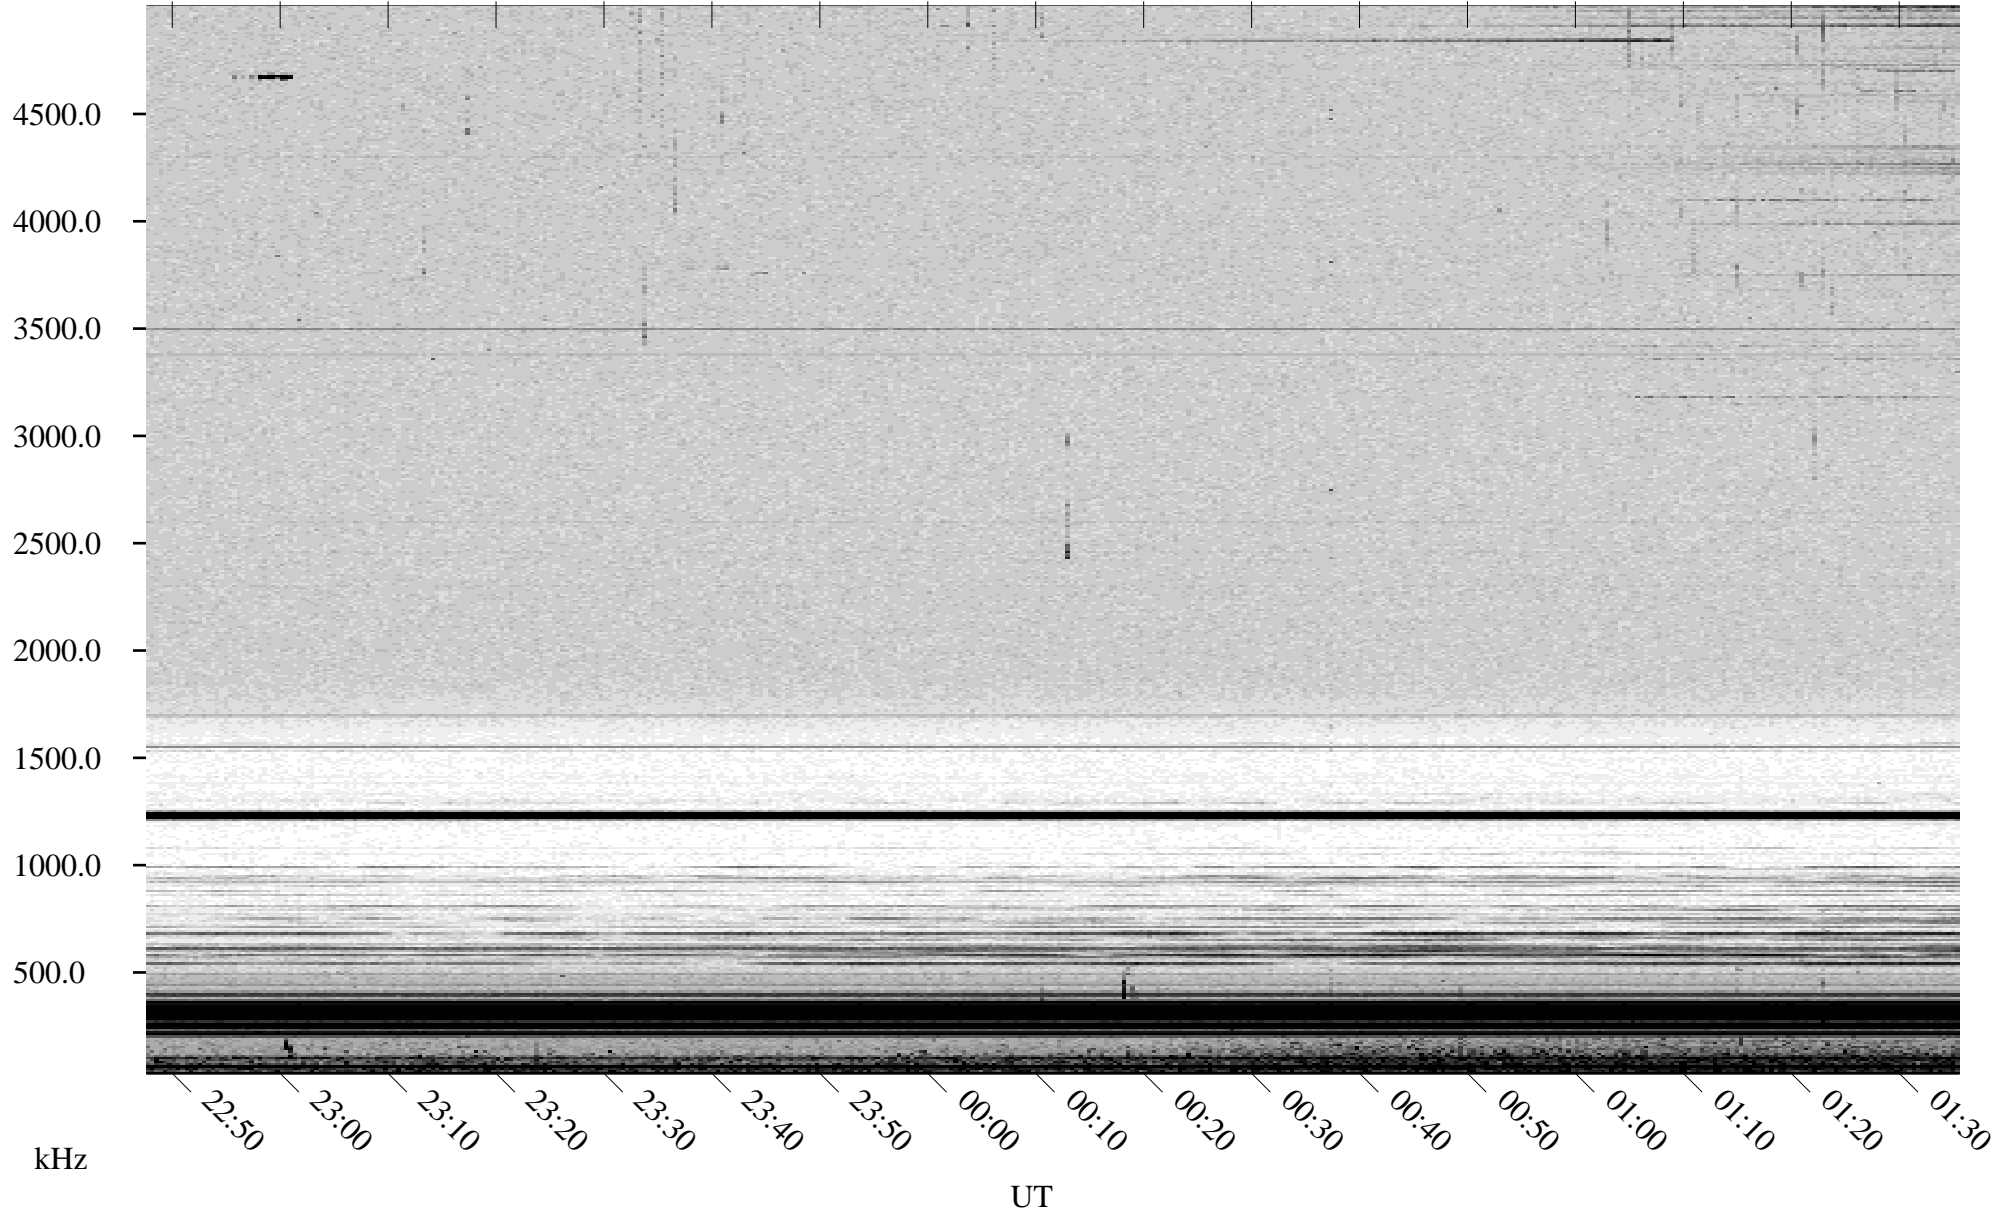

06/12/2002 Churchill, Manitoba

Linear Scale Black = 161 White = 15

ch02163l.r00m max_12

Page 1

06/12/2002 Churchill, Manitoba

Linear Scale Black = 161 White = 15

ch02163l.r00m max_12

Page 2

06/13/2002 Churchill, Manitoba

Linear Scale Black = 161 White = 15

ch02163l.r00m max_12

Page 3

06/13/2002 Churchill, Manitoba

Linear Scale Black = 161 White = 15

ch02163l.r00m max_12

Page 4

06/13/2002 Churchill, Manitoba

Linear Scale Black = 161 White = 15

ch02163l.r00m max_12

Page 5

06/13/2002 Churchill, Manitoba

Linear Scale Black = 161 White = 15

ch02163l.r00m max_12

Page 6

06/13/2002 Churchill, Manitoba

Linear Scale Black = 161 White = 15

ch02163l.r00m max_12

Page 7

06/13/2002 Churchill, Manitoba

Linear Scale Black = 161 White = 15

ch02163l.r00m max_12

Page 8