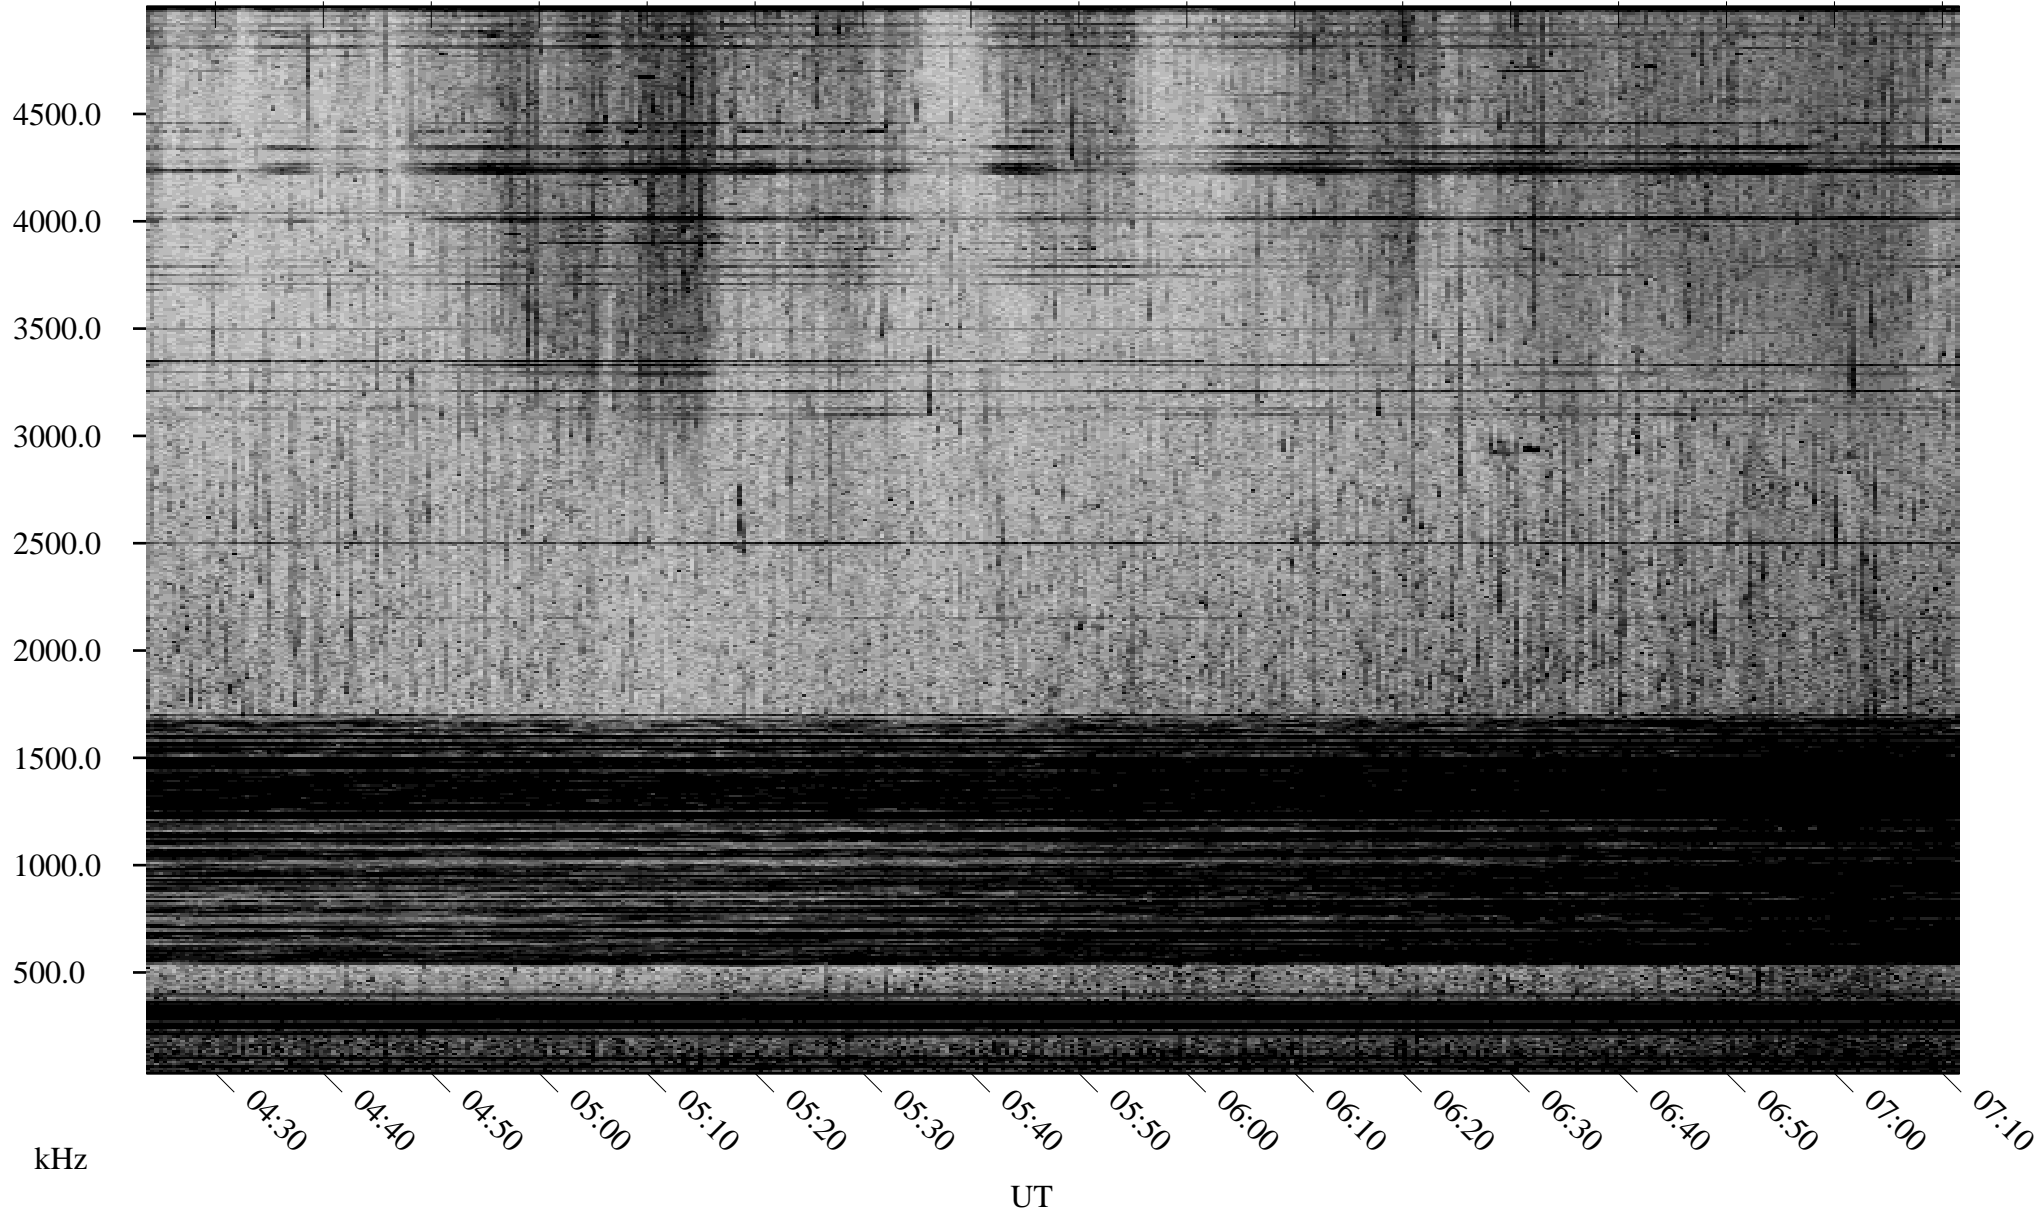

06/12/2002 Churchill, Manitoba

Linear Scale Black = 161 White = 15

ch02163l.r00m max_12

Page 1

06/12/2002 Churchill, Manitoba

Linear Scale Black = 161 White = 15

ch02163l.r00m max_12

Page 2

06/13/2002 Churchill, Manitoba

Linear Scale Black = 161 White = 15

ch02163l.r00m max_12

Page 3

06/13/2002 Churchill, Manitoba

Linear Scale Black = 161 White = 15

ch02163l.r00m max_12

Page 4

06/13/2002 Churchill, Manitoba

Linear Scale Black = 161 White = 15

ch02163l.r00m max_12

Page 5

06/13/2002 Churchill, Manitoba

Linear Scale Black = 161 White = 15

ch02163l.r00m max_12

Page 6

06/13/2002 Churchill, Manitoba

Linear Scale Black = 161 White = 15

ch02163l.r00m max_12

Page 7

06/13/2002 Churchill, Manitoba

Linear Scale Black = 161 White = 15

ch02163l.r00m max_12

Page 8