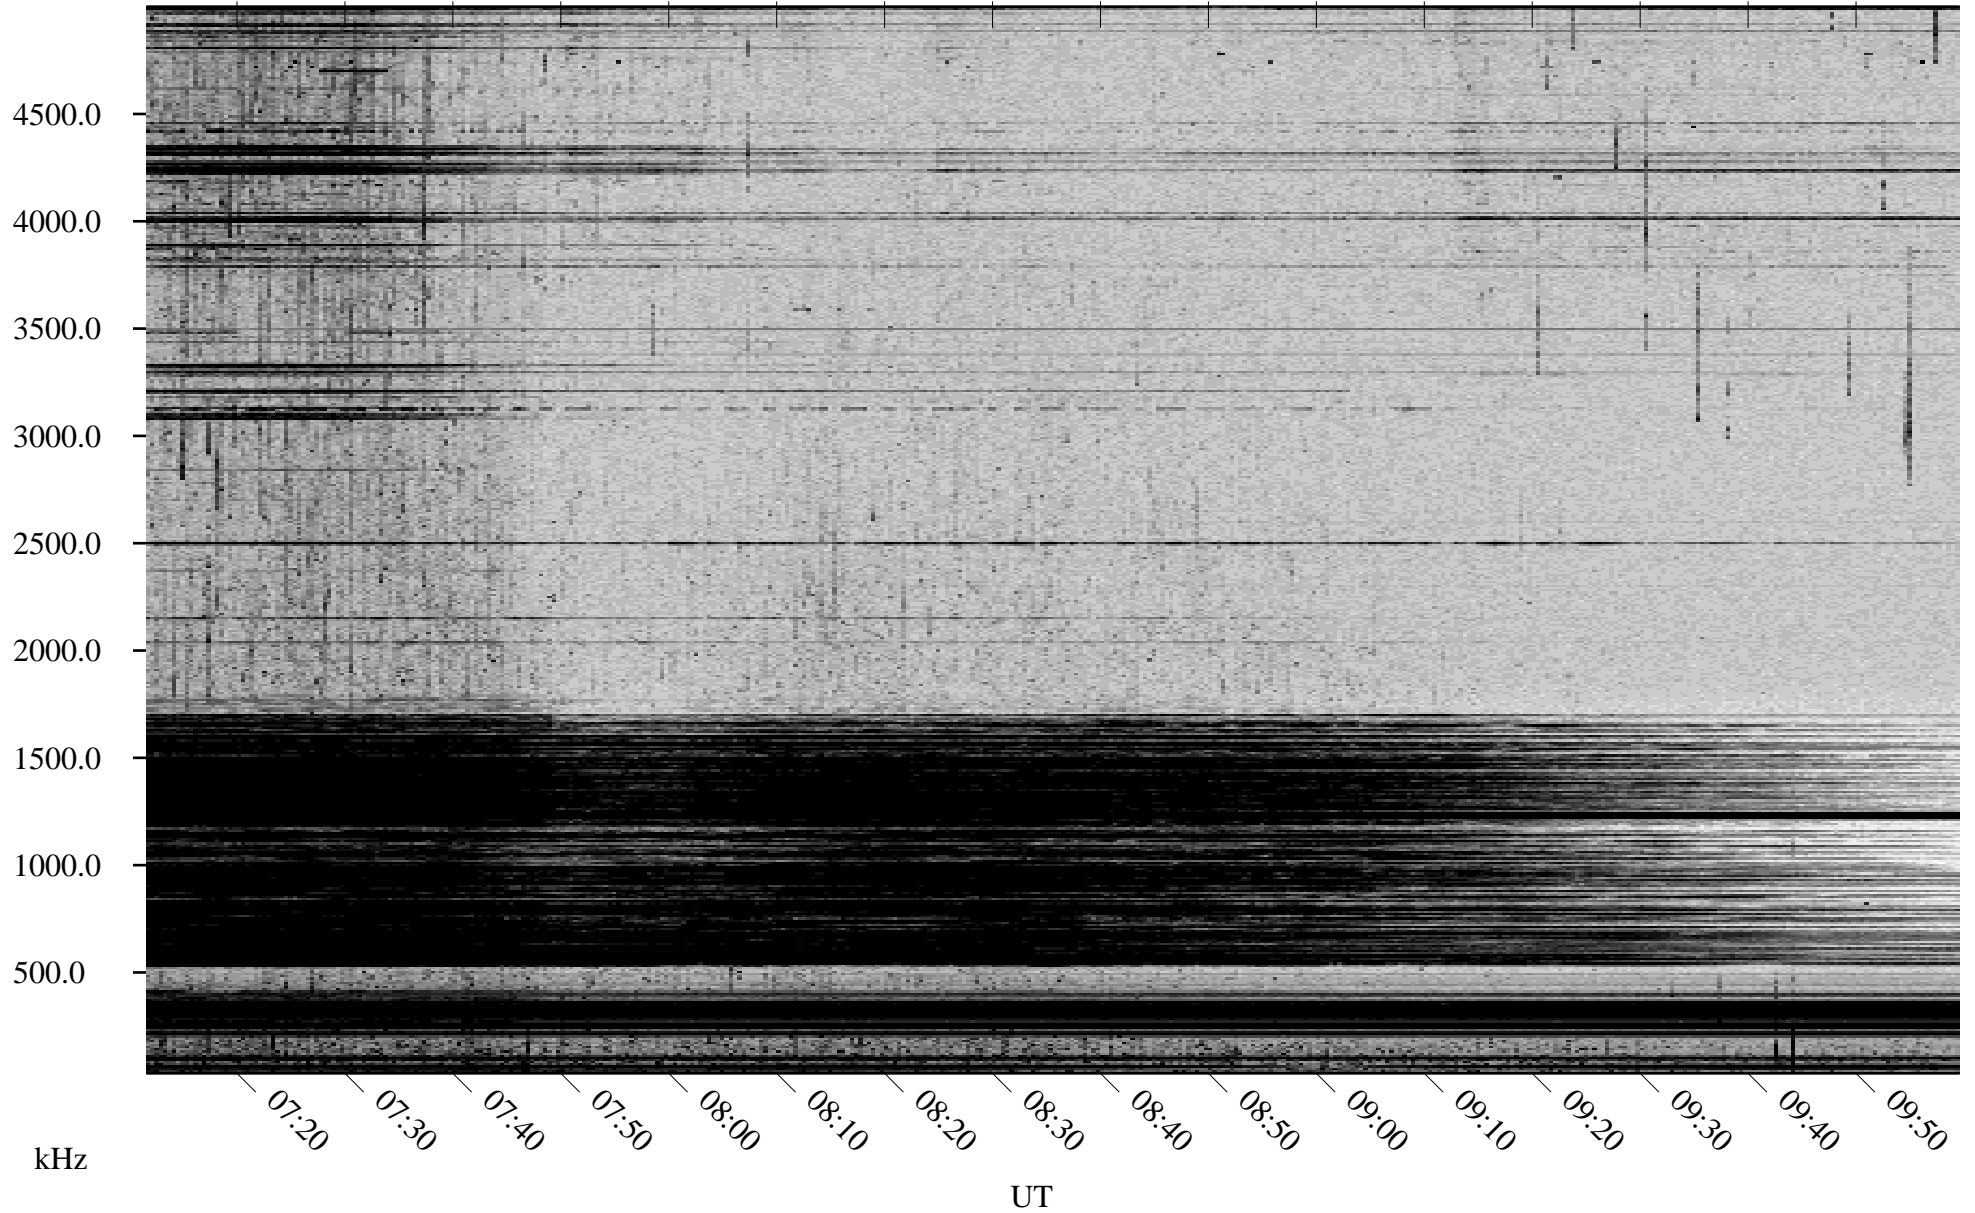

06/13/2002 Churchill, Manitoba

Linear Scale Black = 161 White = 15

ch02164l.r00m max_12

Page 1

06/13/2002 Churchill, Manitoba

Linear Scale Black = 161 White = 15

ch02164l.r00m max_12

Page 2

06/14/2002 Churchill, Manitoba

Linear Scale Black = 161 White = 15

ch02164l.r00m max_12

Page 3

06/14/2002 Churchill, Manitoba

Linear Scale Black = 161 White = 15

ch02164l.r00m max_12

Page 4

06/14/2002 Churchill, Manitoba

Linear Scale Black = 161 White = 15

ch02164l.r00m max_12

06/14/2002 Churchill, Manitoba

Linear Scale Black = 161 White = 15

ch02164l.r00m max_12

Page 6

06/14/2002 Churchill, Manitoba

Linear Scale Black = 161 White = 15

ch02164l.r00m max_12

Page 7

UT