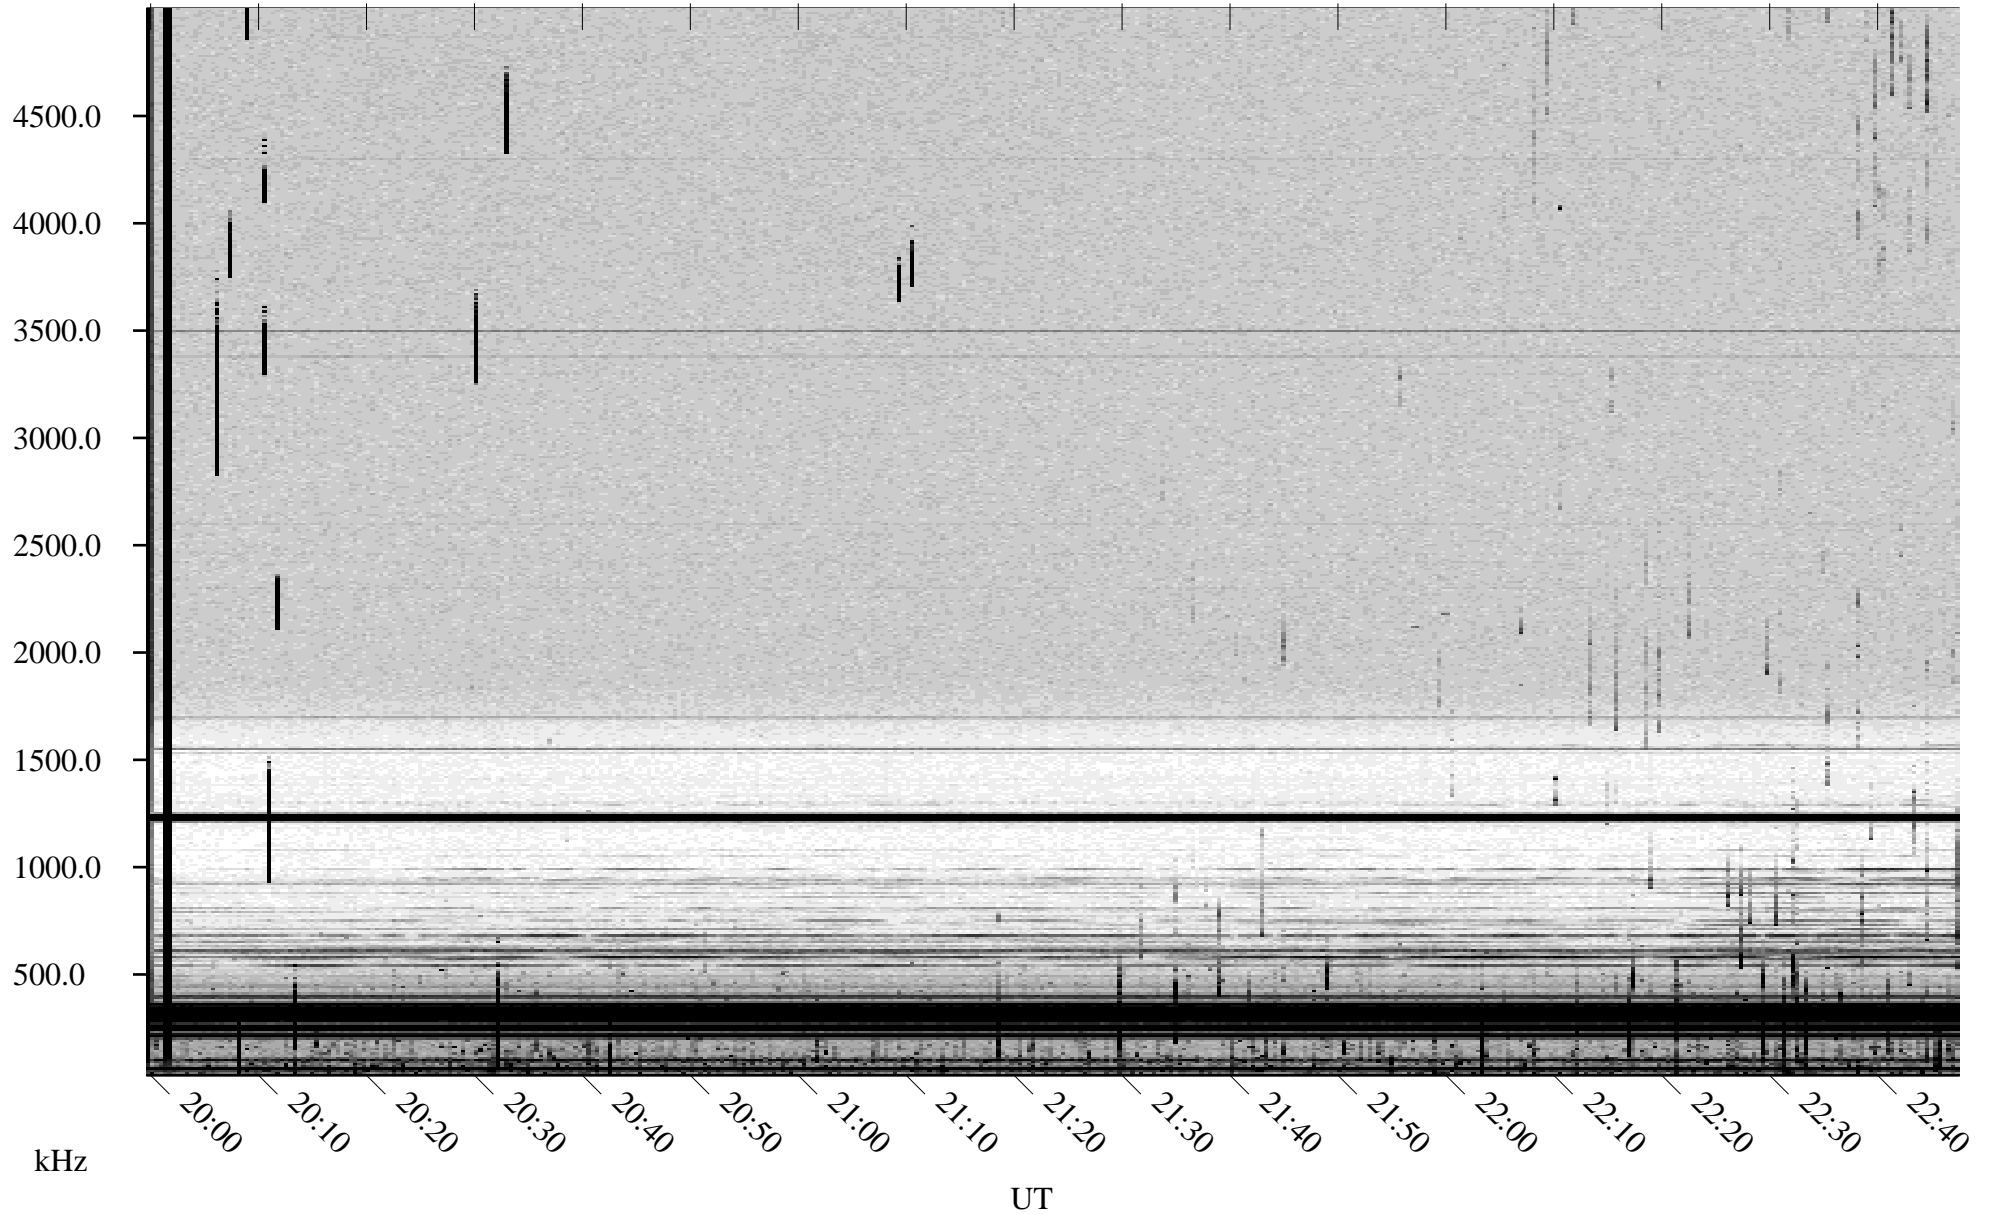

06/13/2002 Churchill, Manitoba

Linear Scale Black = 161 White = 15

ch02164l.r00m max_12

Page 1

06/13/2002 Churchill, Manitoba

Linear Scale Black = 161 White = 15

ch02164l.r00m max_12

Page 2

06/14/2002 Churchill, Manitoba

Linear Scale Black = 161 White = 15

ch02164l.r00m max_12

Page 3

06/14/2002 Churchill, Manitoba

Linear Scale Black = 161 White = 15

ch02164l.r00m max_12

Page 4

06/14/2002 Churchill, Manitoba

Linear Scale Black = 161 White = 15

ch02164l.r00m max_12

06/14/2002 Churchill, Manitoba

Linear Scale Black = 161 White = 15

ch02164l.r00m max_12

Page 6

06/14/2002 Churchill, Manitoba

Linear Scale Black = 161 White = 15

ch02164l.r00m max_12

Page 7

UT