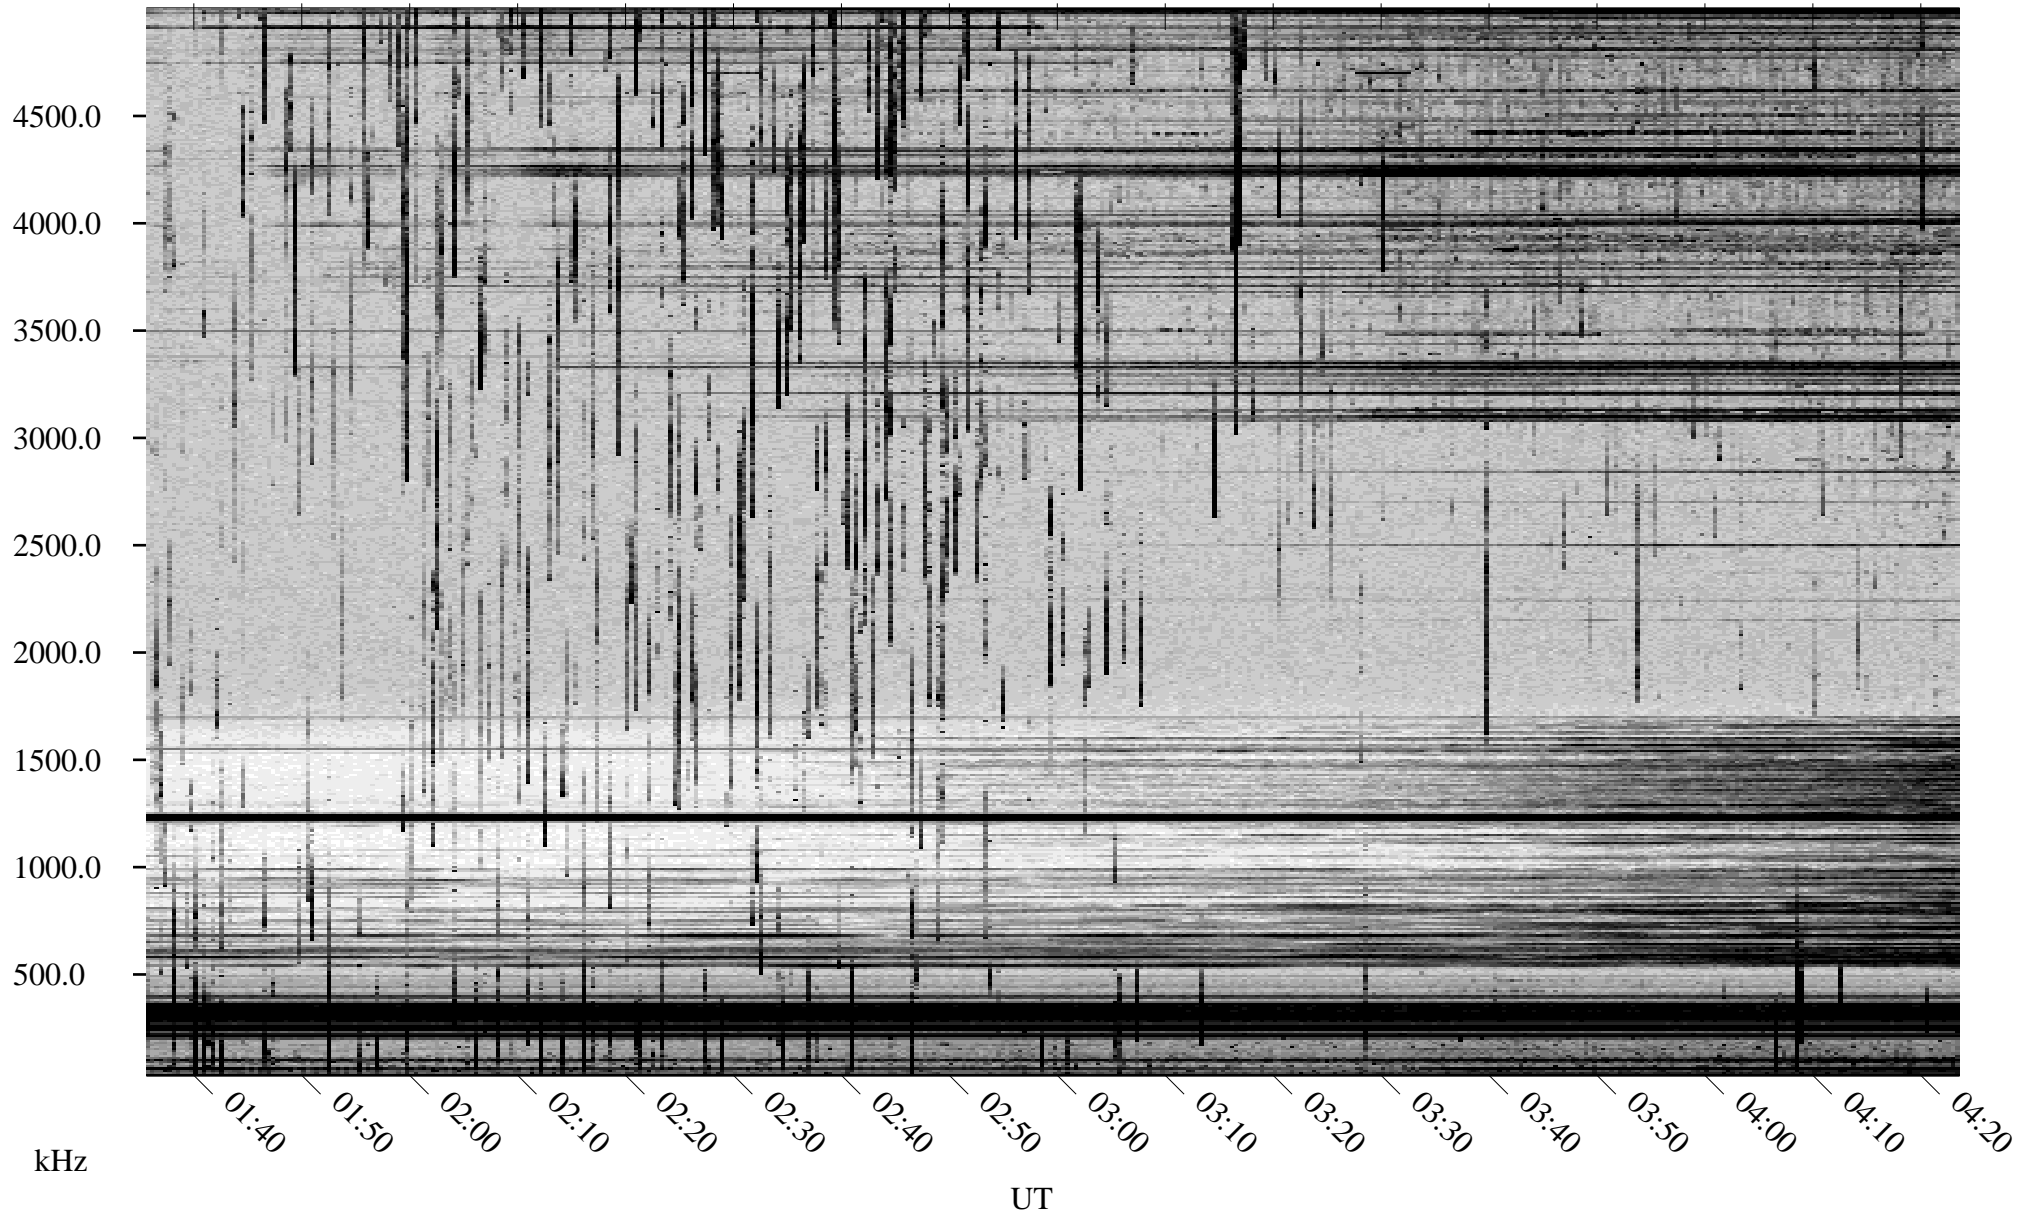

06/13/2002 Churchill, Manitoba

Linear Scale Black = 161 White = 15

ch02164l.r00m max_12

Page 1

06/13/2002 Churchill, Manitoba

Linear Scale Black = 161 White = 15

ch02164l.r00m max_12

Page 2

06/14/2002 Churchill, Manitoba

Linear Scale Black = 161 White = 15

ch02164l.r00m max_12

Page 3

06/14/2002 Churchill, Manitoba

Linear Scale Black = 161 White = 15

ch02164l.r00m max_12

Page 4

06/14/2002 Churchill, Manitoba

Linear Scale Black = 161 White = 15

ch02164l.r00m max_12

06/14/2002 Churchill, Manitoba

Linear Scale Black = 161 White = 15

ch02164l.r00m max_12

Page 6

06/14/2002 Churchill, Manitoba

Linear Scale Black = 161 White = 15

ch02164l.r00m max_12

Page 7

UT