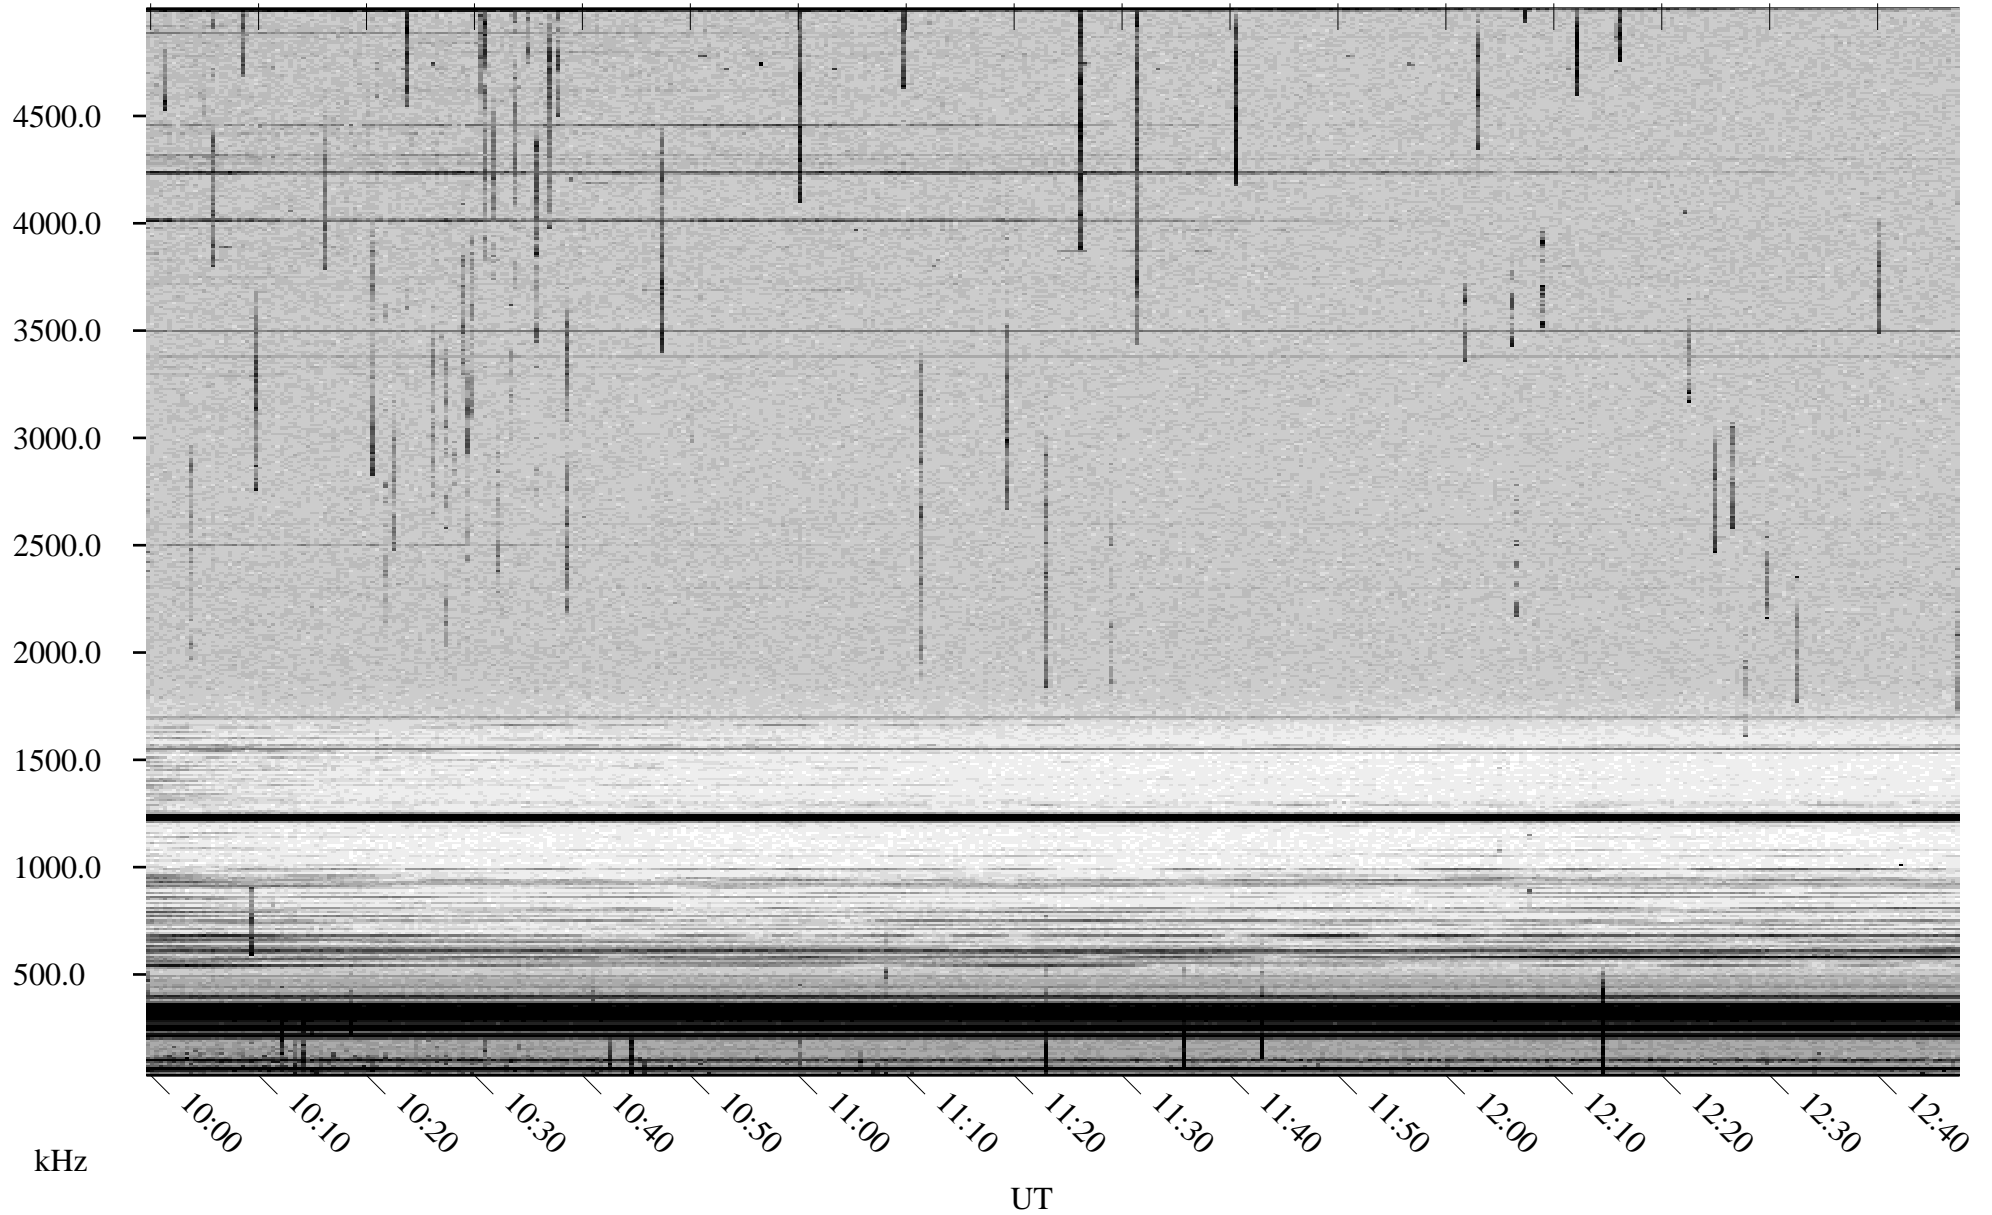

06/13/2002 Churchill, Manitoba

Linear Scale Black = 161 White = 15

ch02164l.r00m max_12

Page 1

06/13/2002 Churchill, Manitoba

Linear Scale Black = 161 White = 15

ch02164l.r00m max_12

Page 2

06/14/2002 Churchill, Manitoba

Linear Scale Black = 161 White = 15

ch02164l.r00m max_12

Page 3

06/14/2002 Churchill, Manitoba

Linear Scale Black = 161 White = 15

ch02164l.r00m max_12

Page 4

06/14/2002 Churchill, Manitoba

Linear Scale Black = 161 White = 15

ch02164l.r00m max_12

06/14/2002 Churchill, Manitoba

Linear Scale Black = 161 White = 15

ch02164l.r00m max_12

Page 6

06/14/2002 Churchill, Manitoba

Linear Scale Black = 161 White = 15

ch02164l.r00m max_12

Page 7

UT