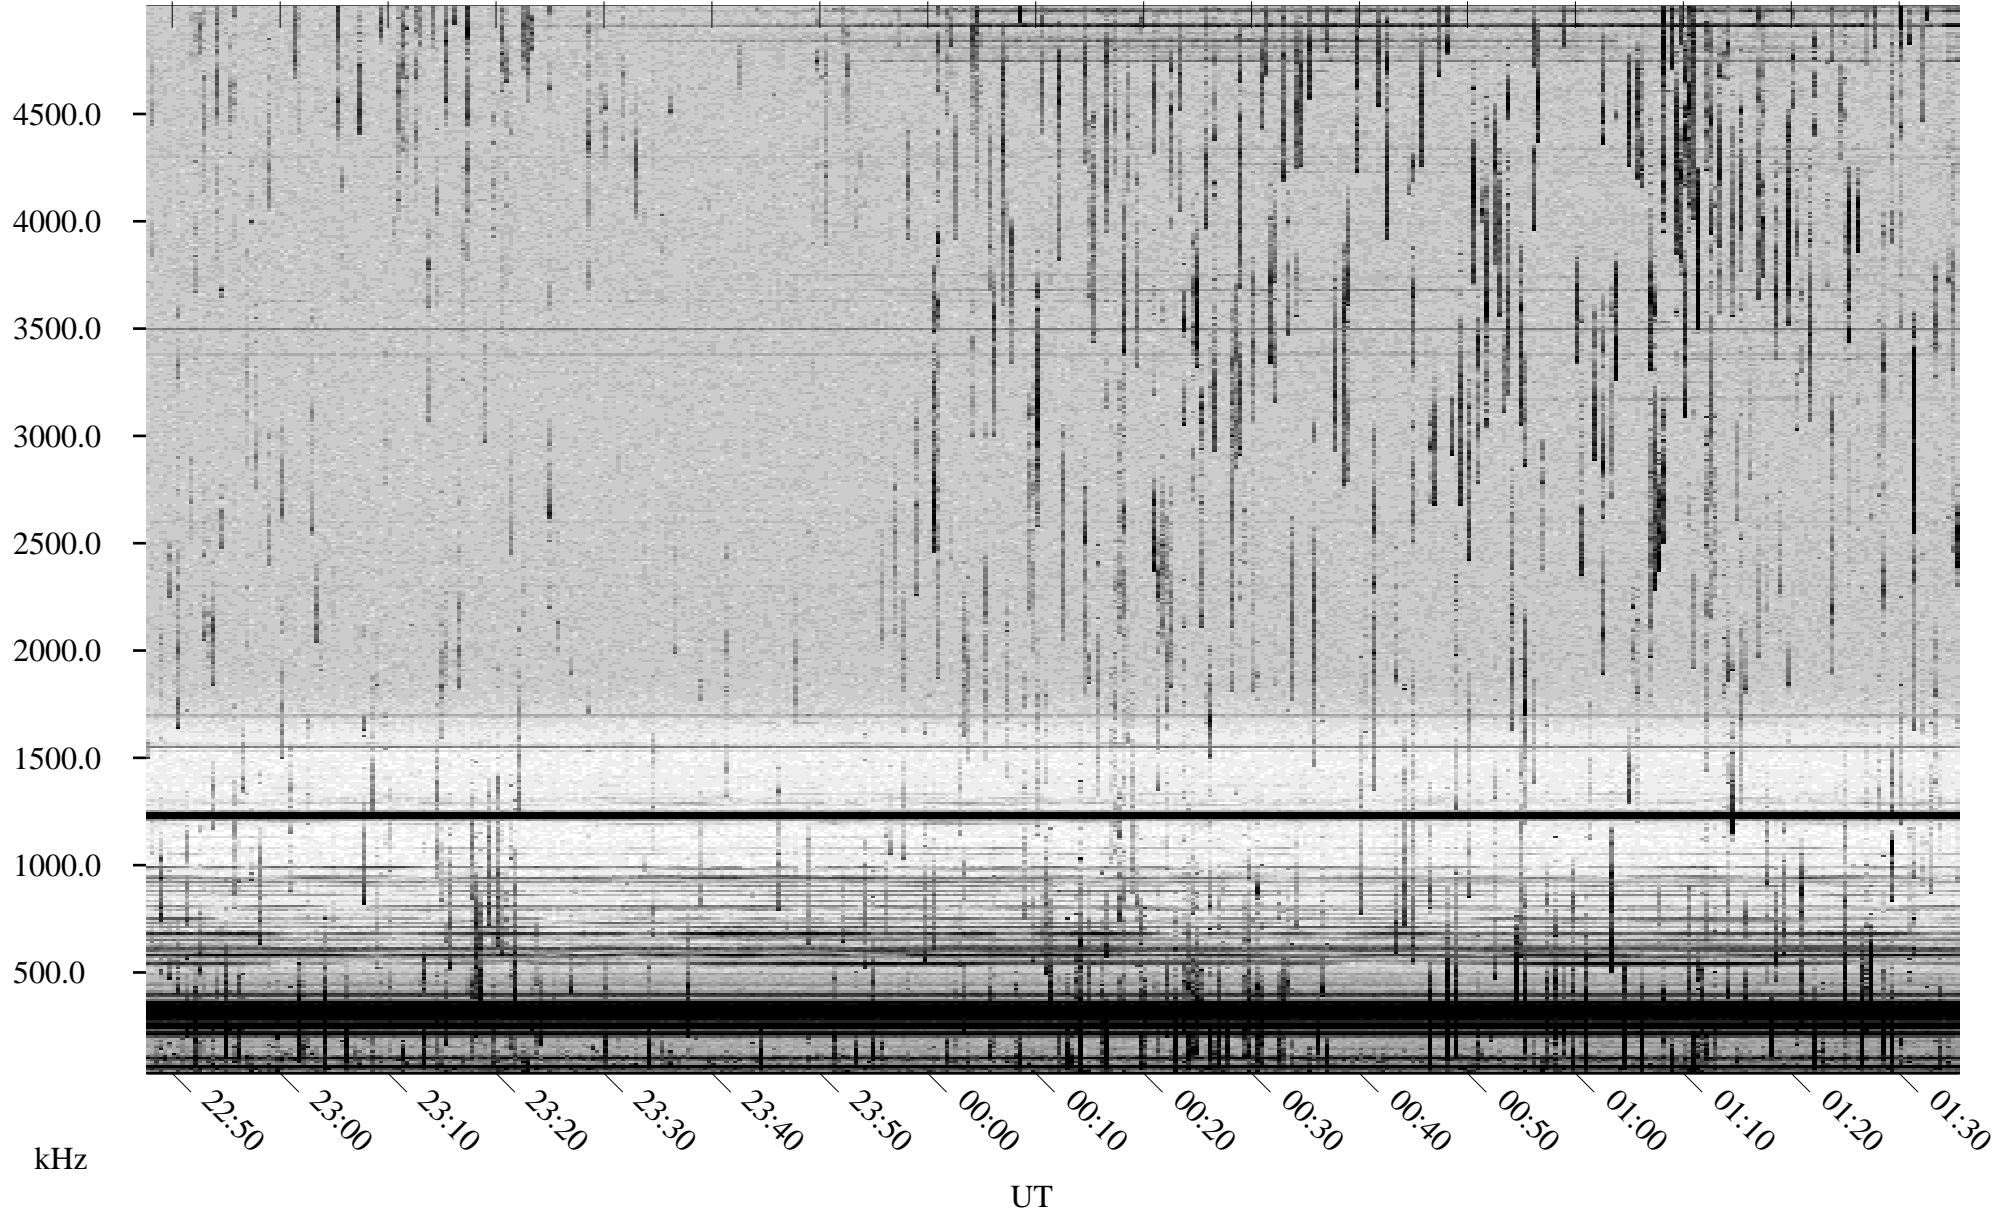

06/13/2002 Churchill, Manitoba

Linear Scale Black = 161 White = 15

ch02164l.r00m max_12

Page 1

06/13/2002 Churchill, Manitoba

Linear Scale Black = 161 White = 15

ch02164l.r00m max_12

Page 2

06/14/2002 Churchill, Manitoba

Linear Scale Black = 161 White = 15

ch02164l.r00m max_12

Page 3

06/14/2002 Churchill, Manitoba

Linear Scale Black = 161 White = 15

ch02164l.r00m max_12

Page 4

06/14/2002 Churchill, Manitoba

Linear Scale Black = 161 White = 15

ch02164l.r00m max_12

06/14/2002 Churchill, Manitoba

Linear Scale Black = 161 White = 15

ch02164l.r00m max_12

Page 6

06/14/2002 Churchill, Manitoba

Linear Scale Black = 161 White = 15

ch02164l.r00m max_12

Page 7

UT