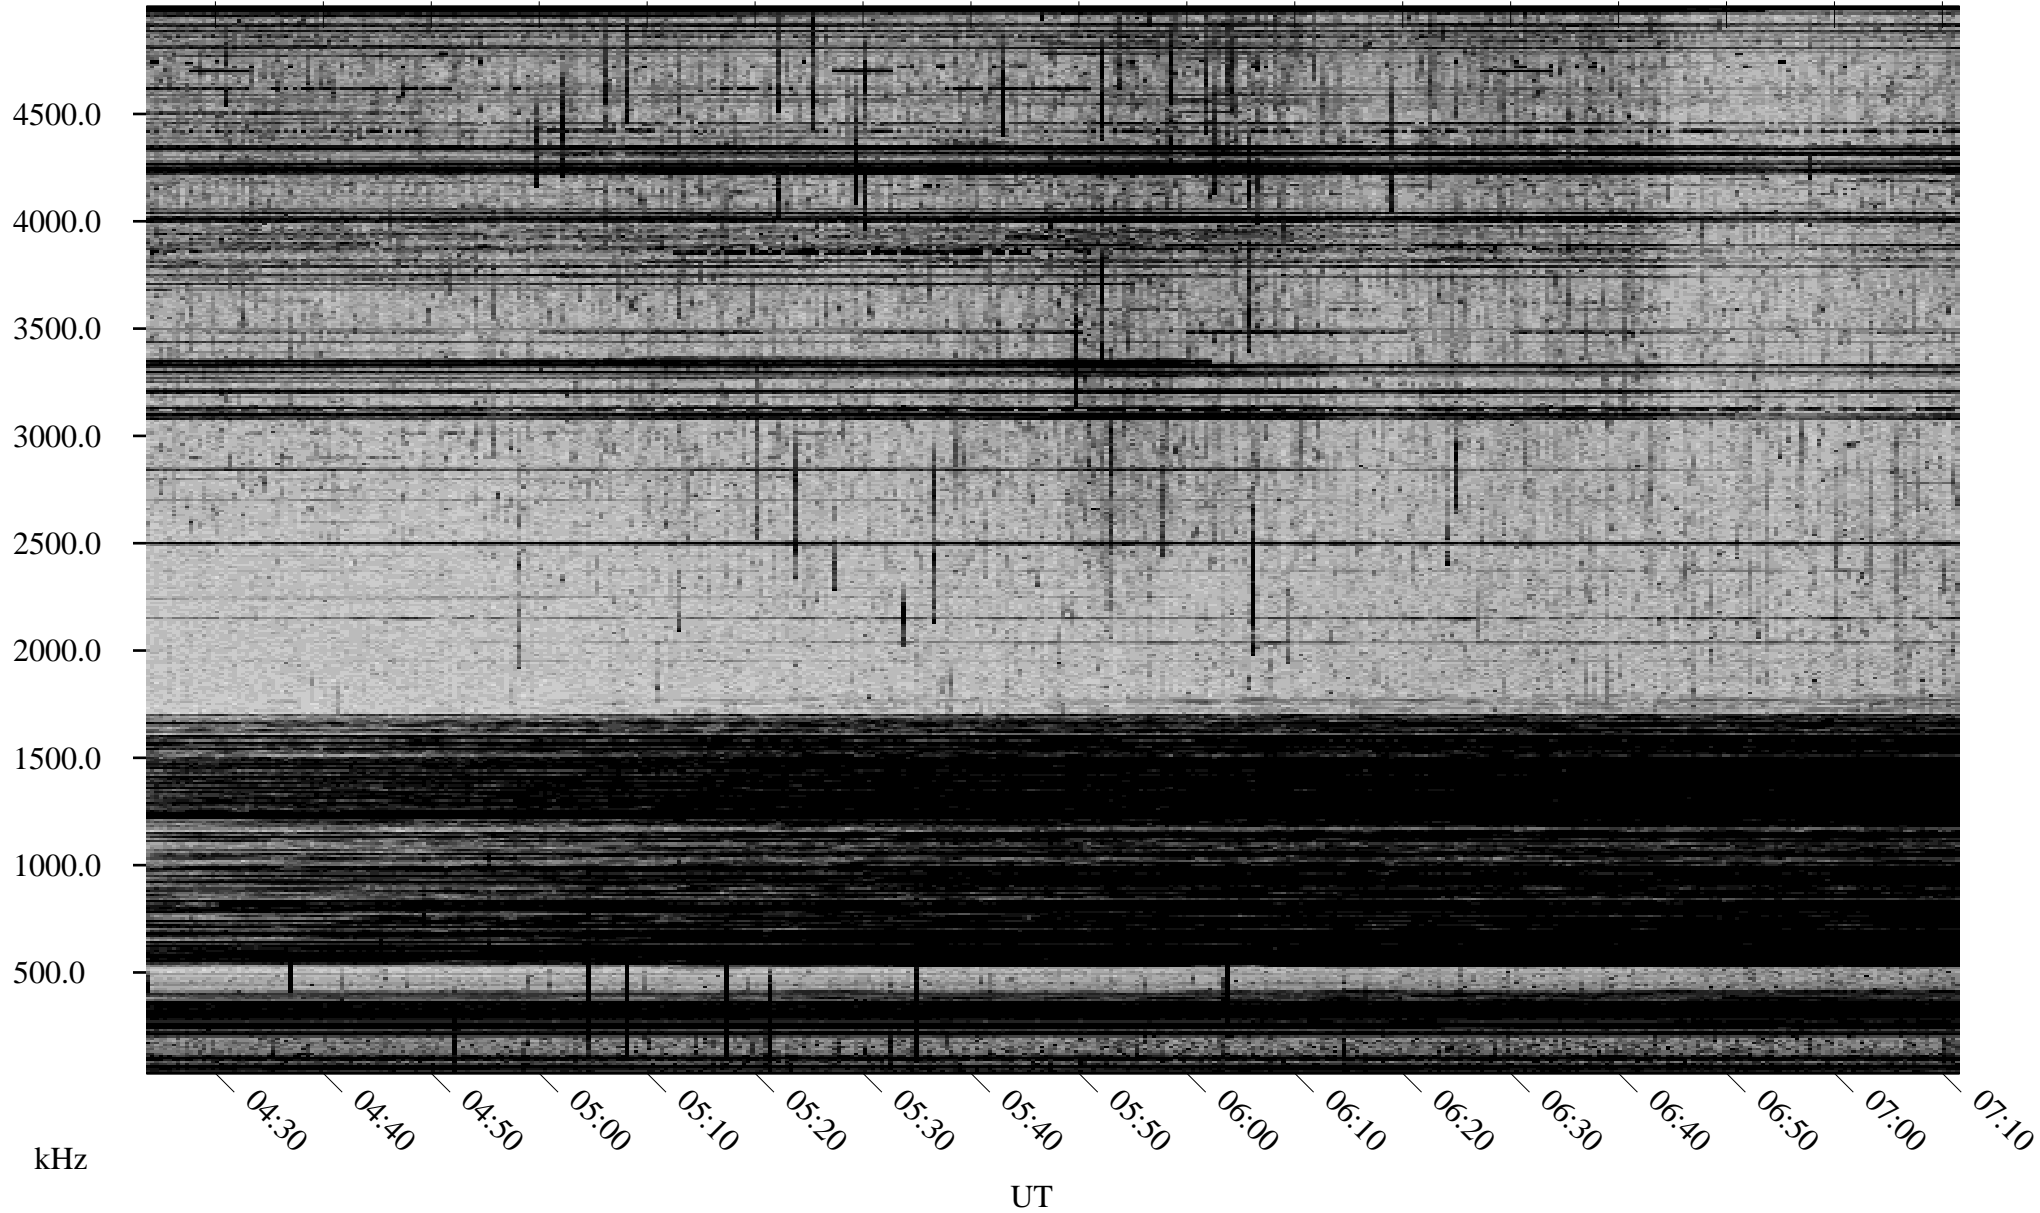

06/13/2002 Churchill, Manitoba

Linear Scale Black = 161 White = 15

ch02164l.r00m max_12

Page 1

06/13/2002 Churchill, Manitoba

Linear Scale Black = 161 White = 15

ch02164l.r00m max_12

Page 2

06/14/2002 Churchill, Manitoba

Linear Scale Black = 161 White = 15

ch02164l.r00m max_12

Page 3

06/14/2002 Churchill, Manitoba

Linear Scale Black = 161 White = 15

ch02164l.r00m max_12

Page 4

06/14/2002 Churchill, Manitoba

Linear Scale Black = 161 White = 15

ch02164l.r00m max_12

06/14/2002 Churchill, Manitoba

Linear Scale Black = 161 White = 15

ch02164l.r00m max_12

Page 6

06/14/2002 Churchill, Manitoba

Linear Scale Black = 161 White = 15

ch02164l.r00m max_12

Page 7

UT