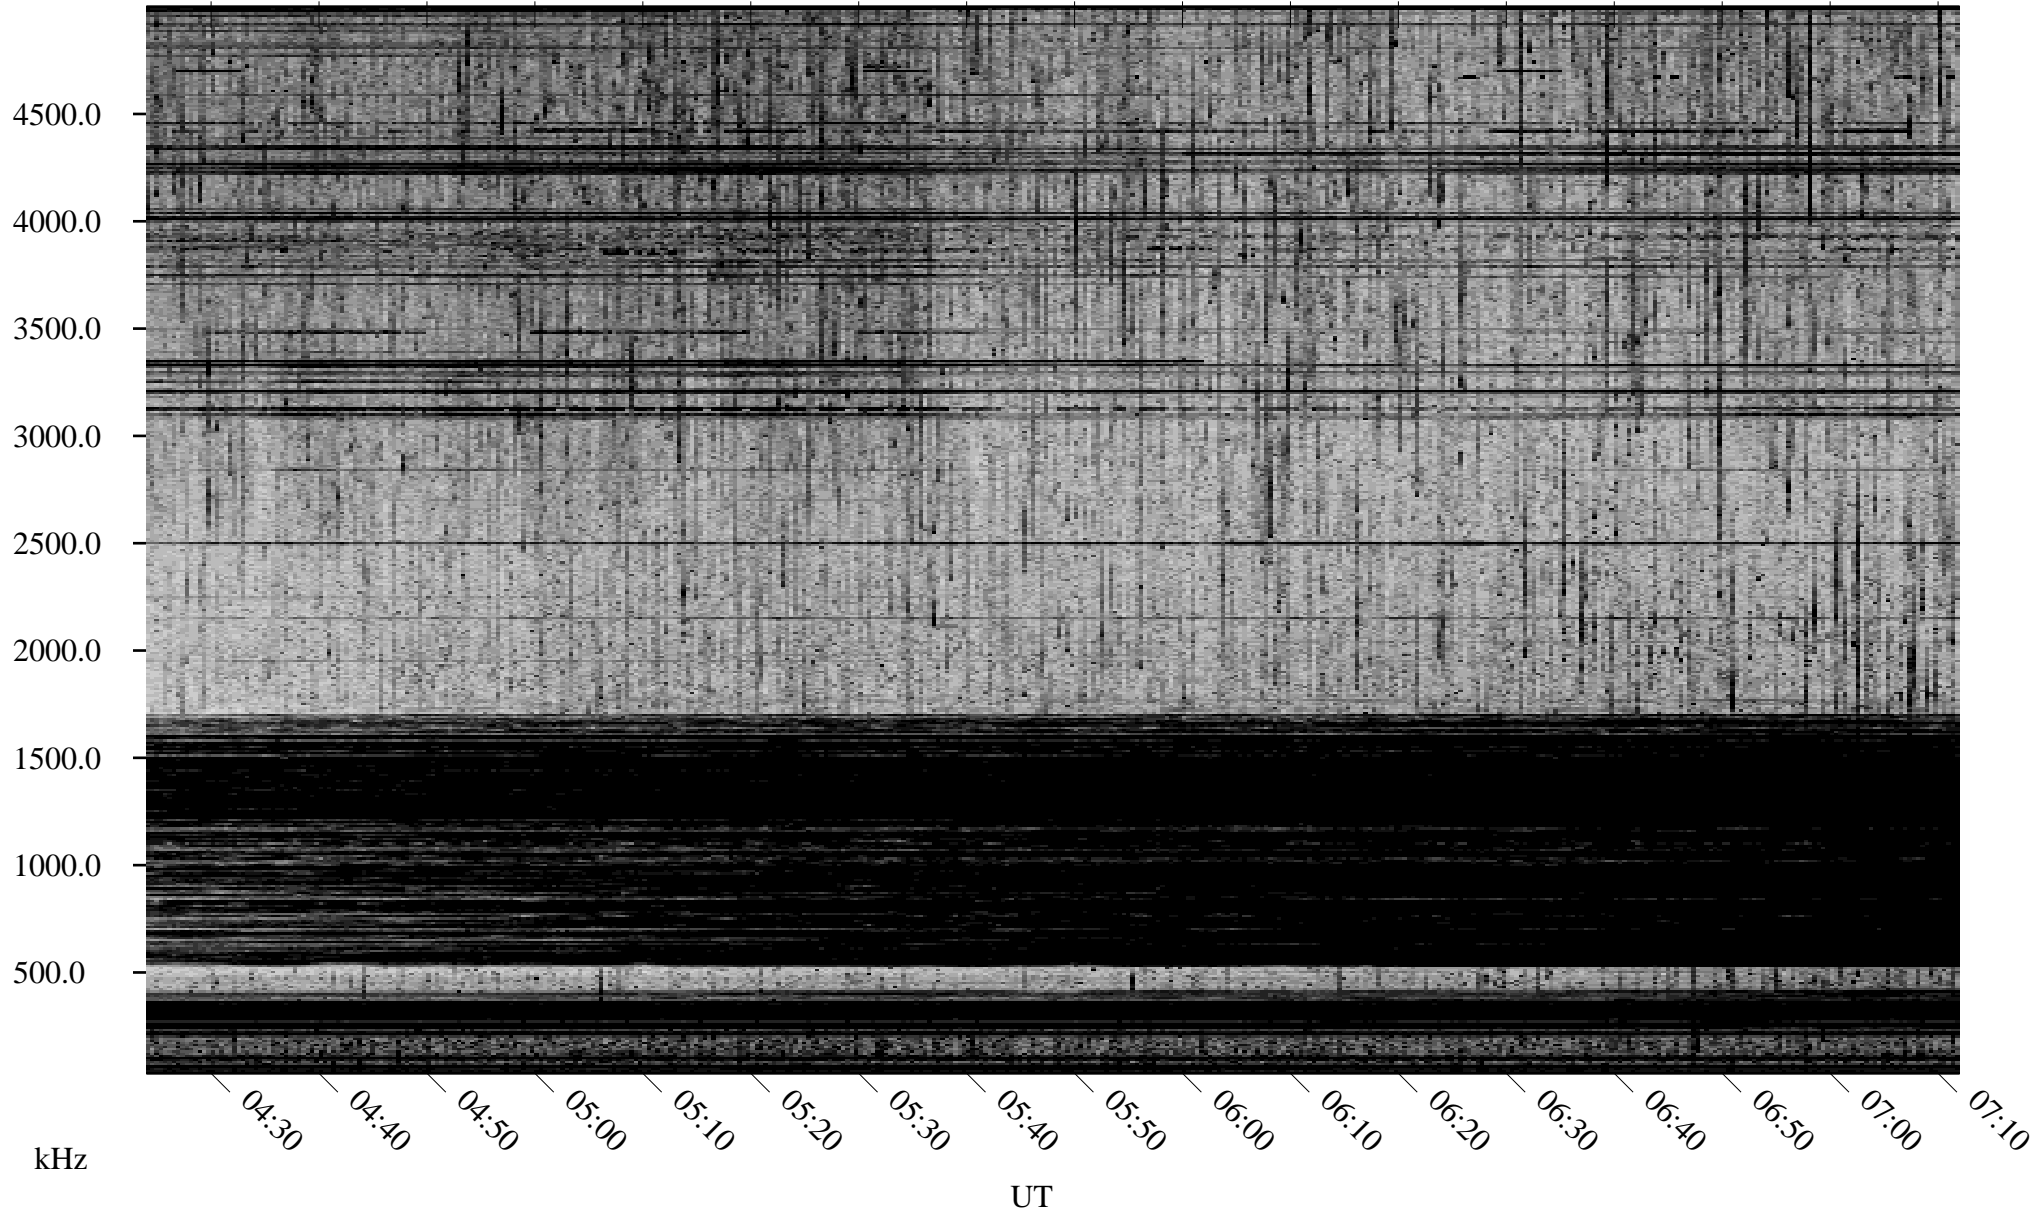

06/14/2002 Churchill, Manitoba

Linear Scale Black = 161 White = 15

ch02165l.r02m max_12

Page 1

06/14/2002 Churchill, Manitoba

Linear Scale Black = 161 White = 15

ch02165l.r02m max_12

Page 2

06/15/2002 Churchill, Manitoba

Linear Scale Black = 161 White = 15

ch02165l.r02m max_12

Page 3

06/15/2002 Churchill, Manitoba

Linear Scale Black = 161 White = 15

ch02165l.r02m max_12

Page 4

06/15/2002 Churchill, Manitoba

Linear Scale Black = 161 White = 15

ch02165l.r02m max_12

Page 5

06/15/2002 Churchill, Manitoba

Linear Scale Black = 161 White = 15

ch02165l.r02m max_12

Page 6

06/15/2002 Churchill, Manitoba

Linear Scale Black = 161 White = 15

ch02165l.r02m max_12

Page 7

06/15/2002 Churchill, Manitoba

Linear Scale Black = 161 White = 15

ch02165l.r02m max_12

Page 8