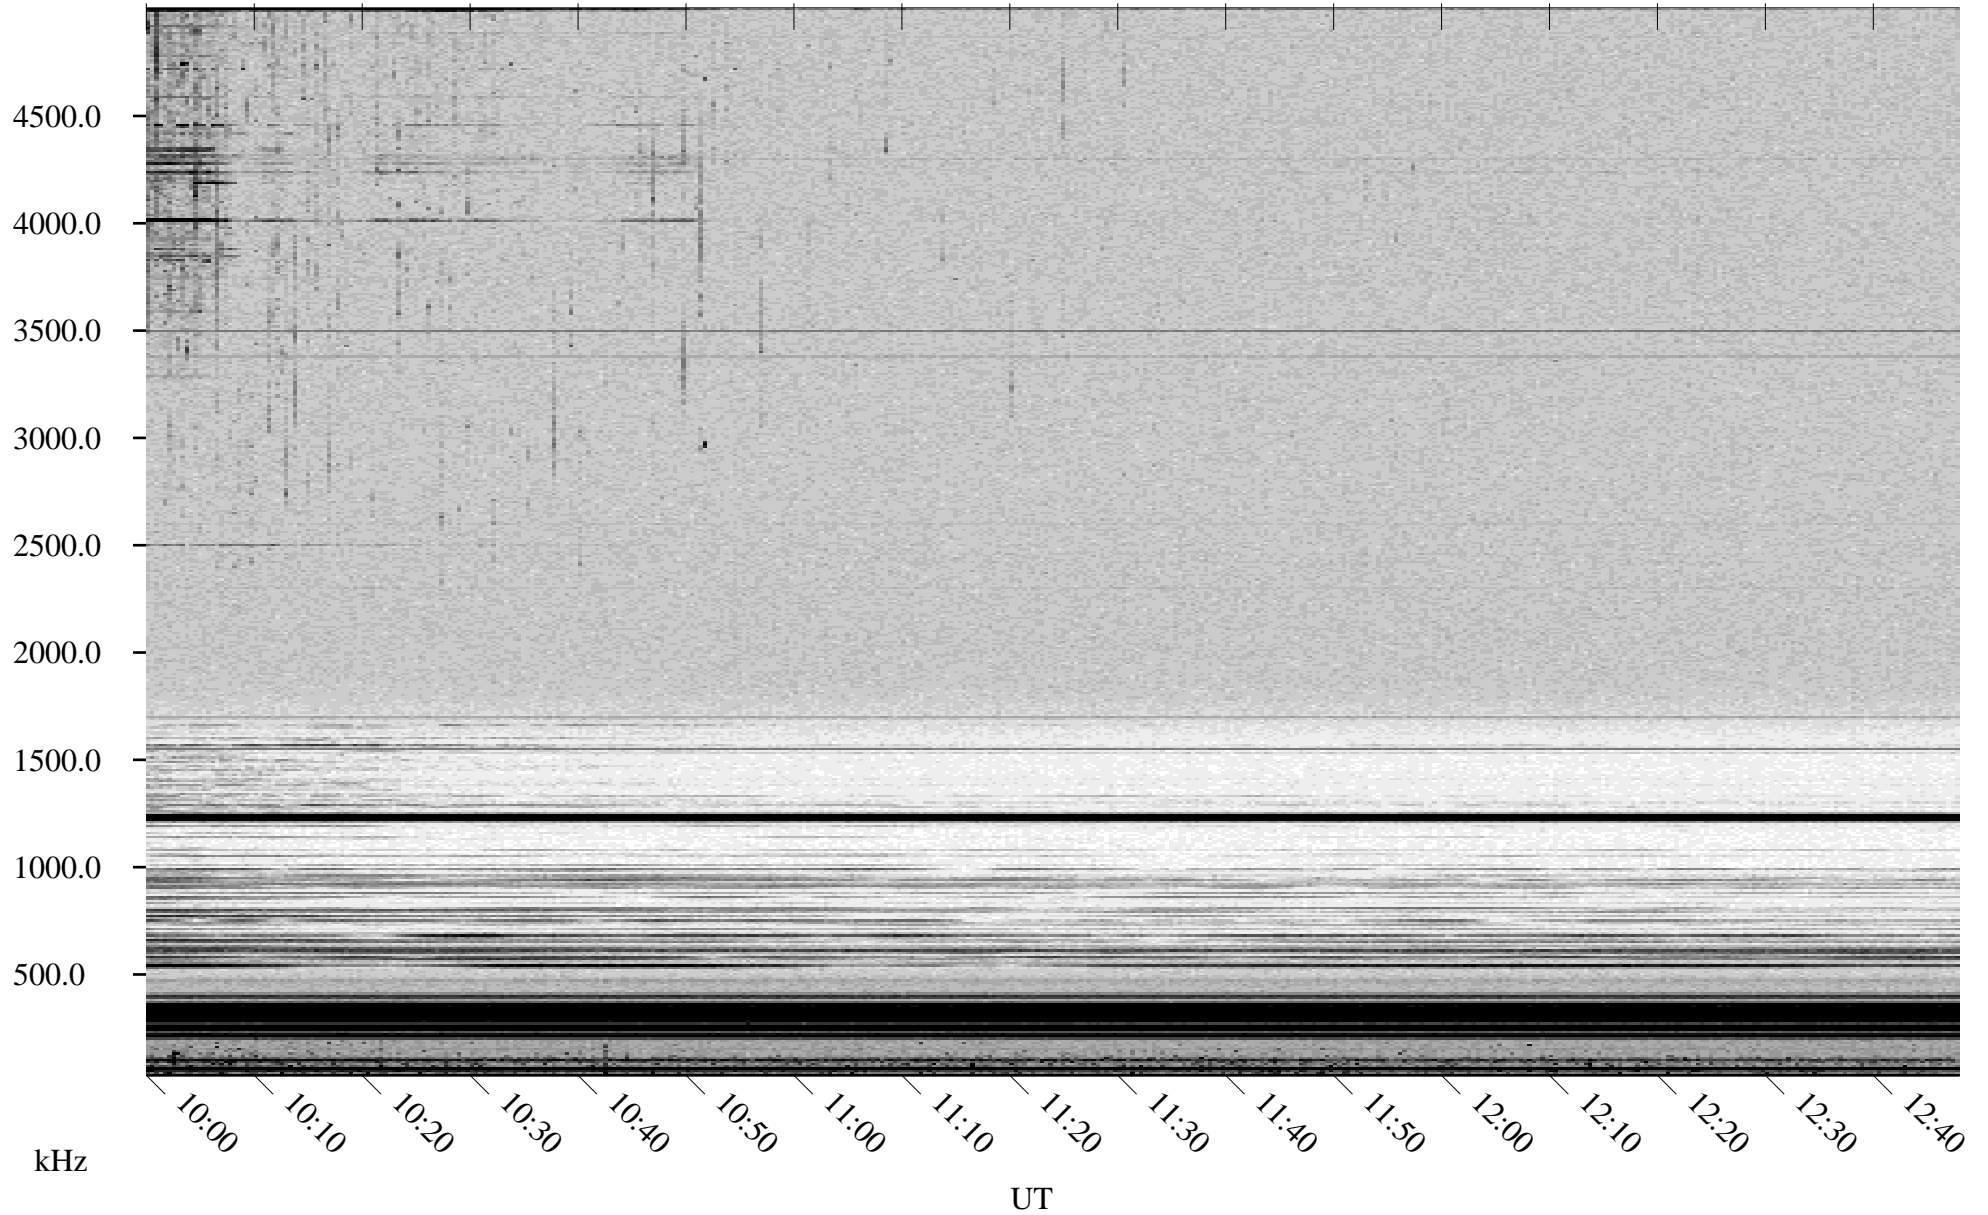

06/14/2002 Churchill, Manitoba

Linear Scale Black = 161 White = 15

ch02165l.r02m max_12

Page 1

06/14/2002 Churchill, Manitoba

Linear Scale Black = 161 White = 15

ch02165l.r02m max_12

Page 2

06/15/2002 Churchill, Manitoba

Linear Scale Black = 161 White = 15

ch02165l.r02m max_12

Page 3

06/15/2002 Churchill, Manitoba

Linear Scale Black = 161 White = 15

ch02165l.r02m max_12

Page 4

06/15/2002 Churchill, Manitoba

Linear Scale Black = 161 White = 15

ch02165l.r02m max_12

Page 5

06/15/2002 Churchill, Manitoba

Linear Scale Black = 161 White = 15

ch02165l.r02m max_12

Page 6

06/15/2002 Churchill, Manitoba

Linear Scale Black = 161 White = 15

ch02165l.r02m max_12

Page 7

06/15/2002 Churchill, Manitoba

Linear Scale Black = 161 White = 15

ch02165l.r02m max_12

Page 8