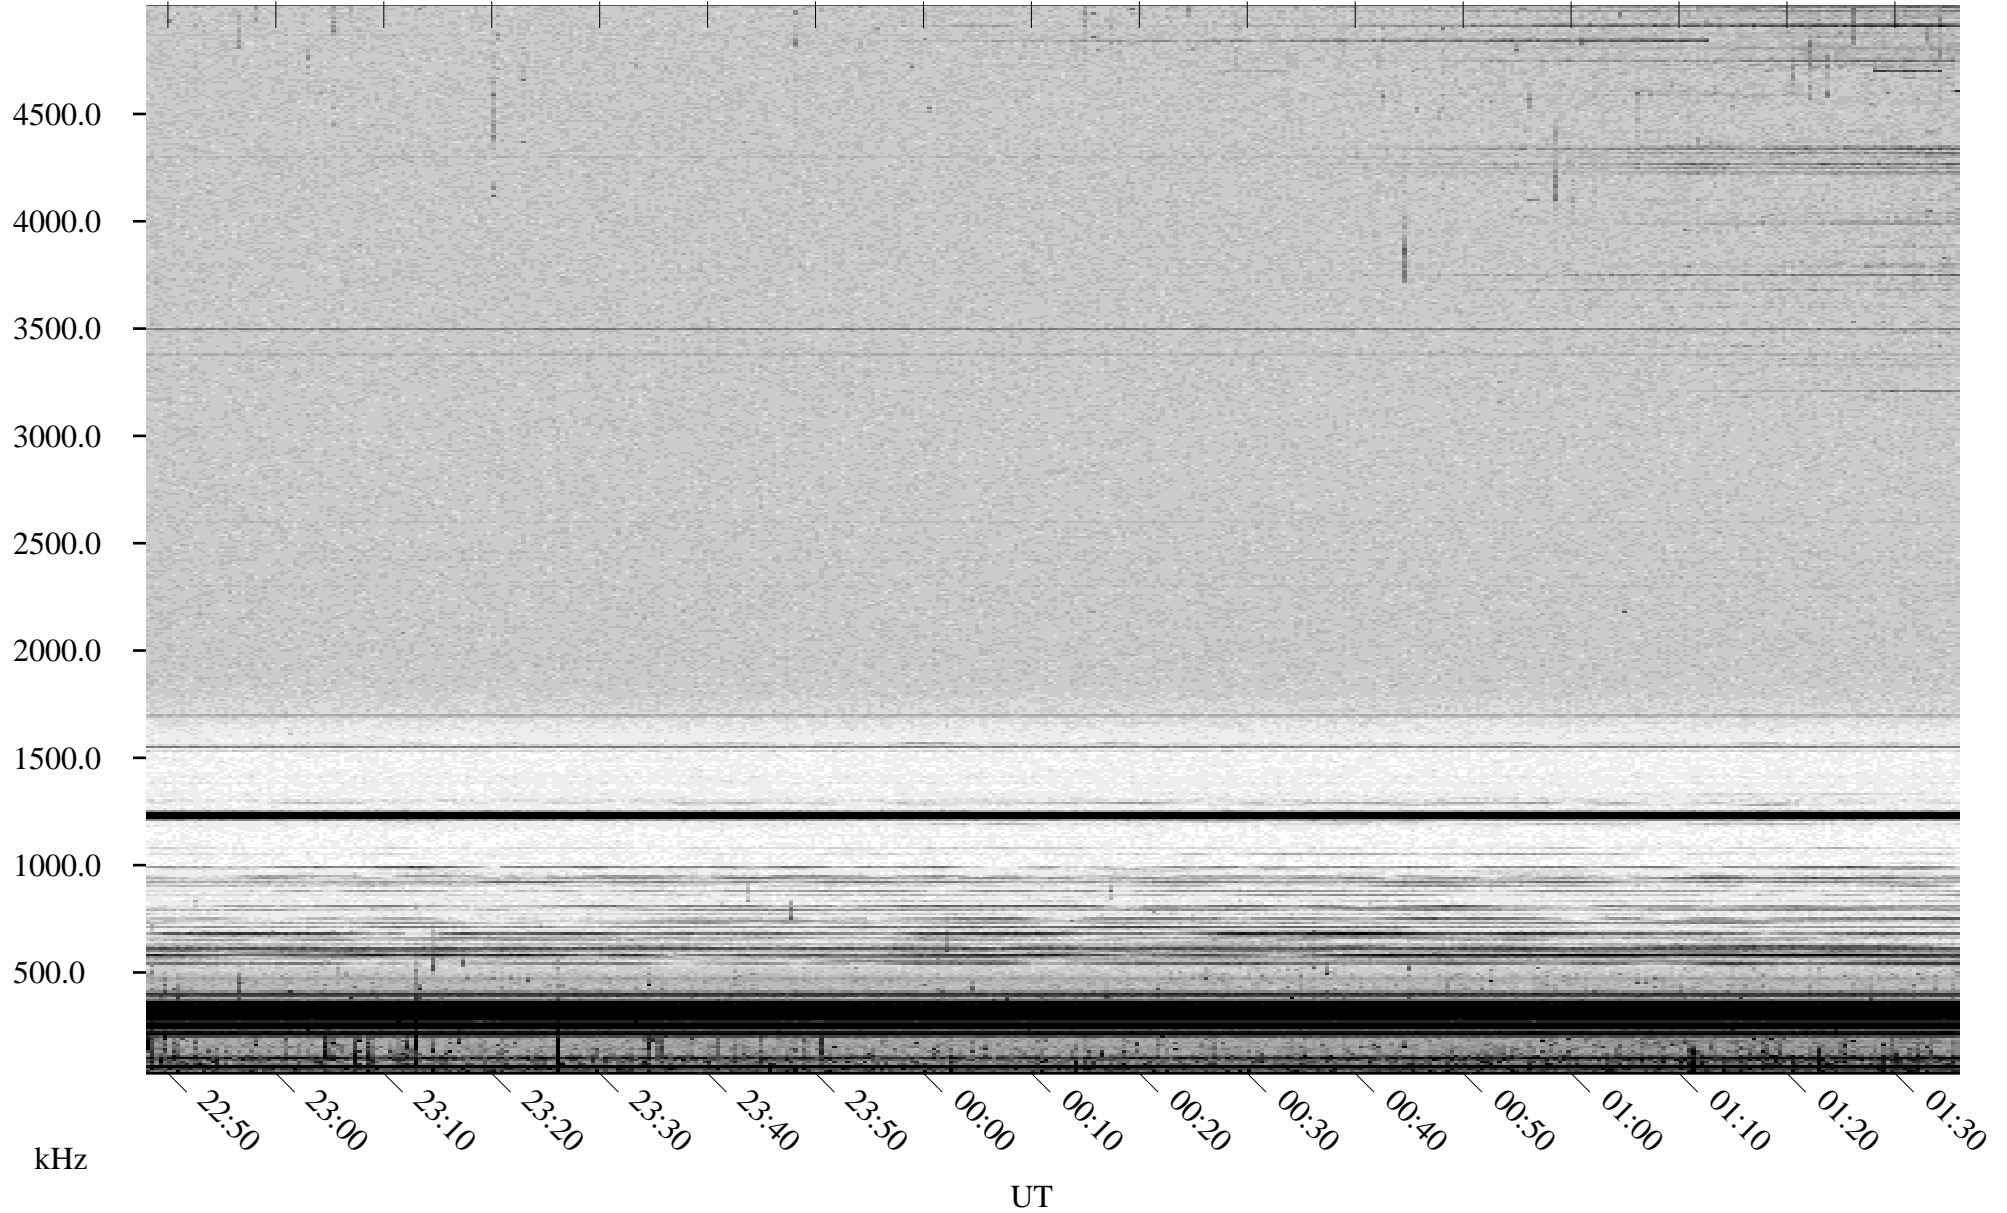

06/14/2002 Churchill, Manitoba

Linear Scale Black = 161 White = 15

ch02165l.r02m max_12

Page 1

06/14/2002 Churchill, Manitoba

Linear Scale Black = 161 White = 15

ch02165l.r02m max_12

Page 2

06/15/2002 Churchill, Manitoba

Linear Scale Black = 161 White = 15

ch02165l.r02m max_12

Page 3

06/15/2002 Churchill, Manitoba

Linear Scale Black = 161 White = 15

ch02165l.r02m max_12

Page 4

06/15/2002 Churchill, Manitoba

Linear Scale Black = 161 White = 15

ch02165l.r02m max_12

Page 5

06/15/2002 Churchill, Manitoba

Linear Scale Black = 161 White = 15

ch02165l.r02m max_12

Page 6

06/15/2002 Churchill, Manitoba

Linear Scale Black = 161 White = 15

ch02165l.r02m max_12

Page 7

06/15/2002 Churchill, Manitoba

Linear Scale Black = 161 White = 15

ch02165l.r02m max_12

Page 8