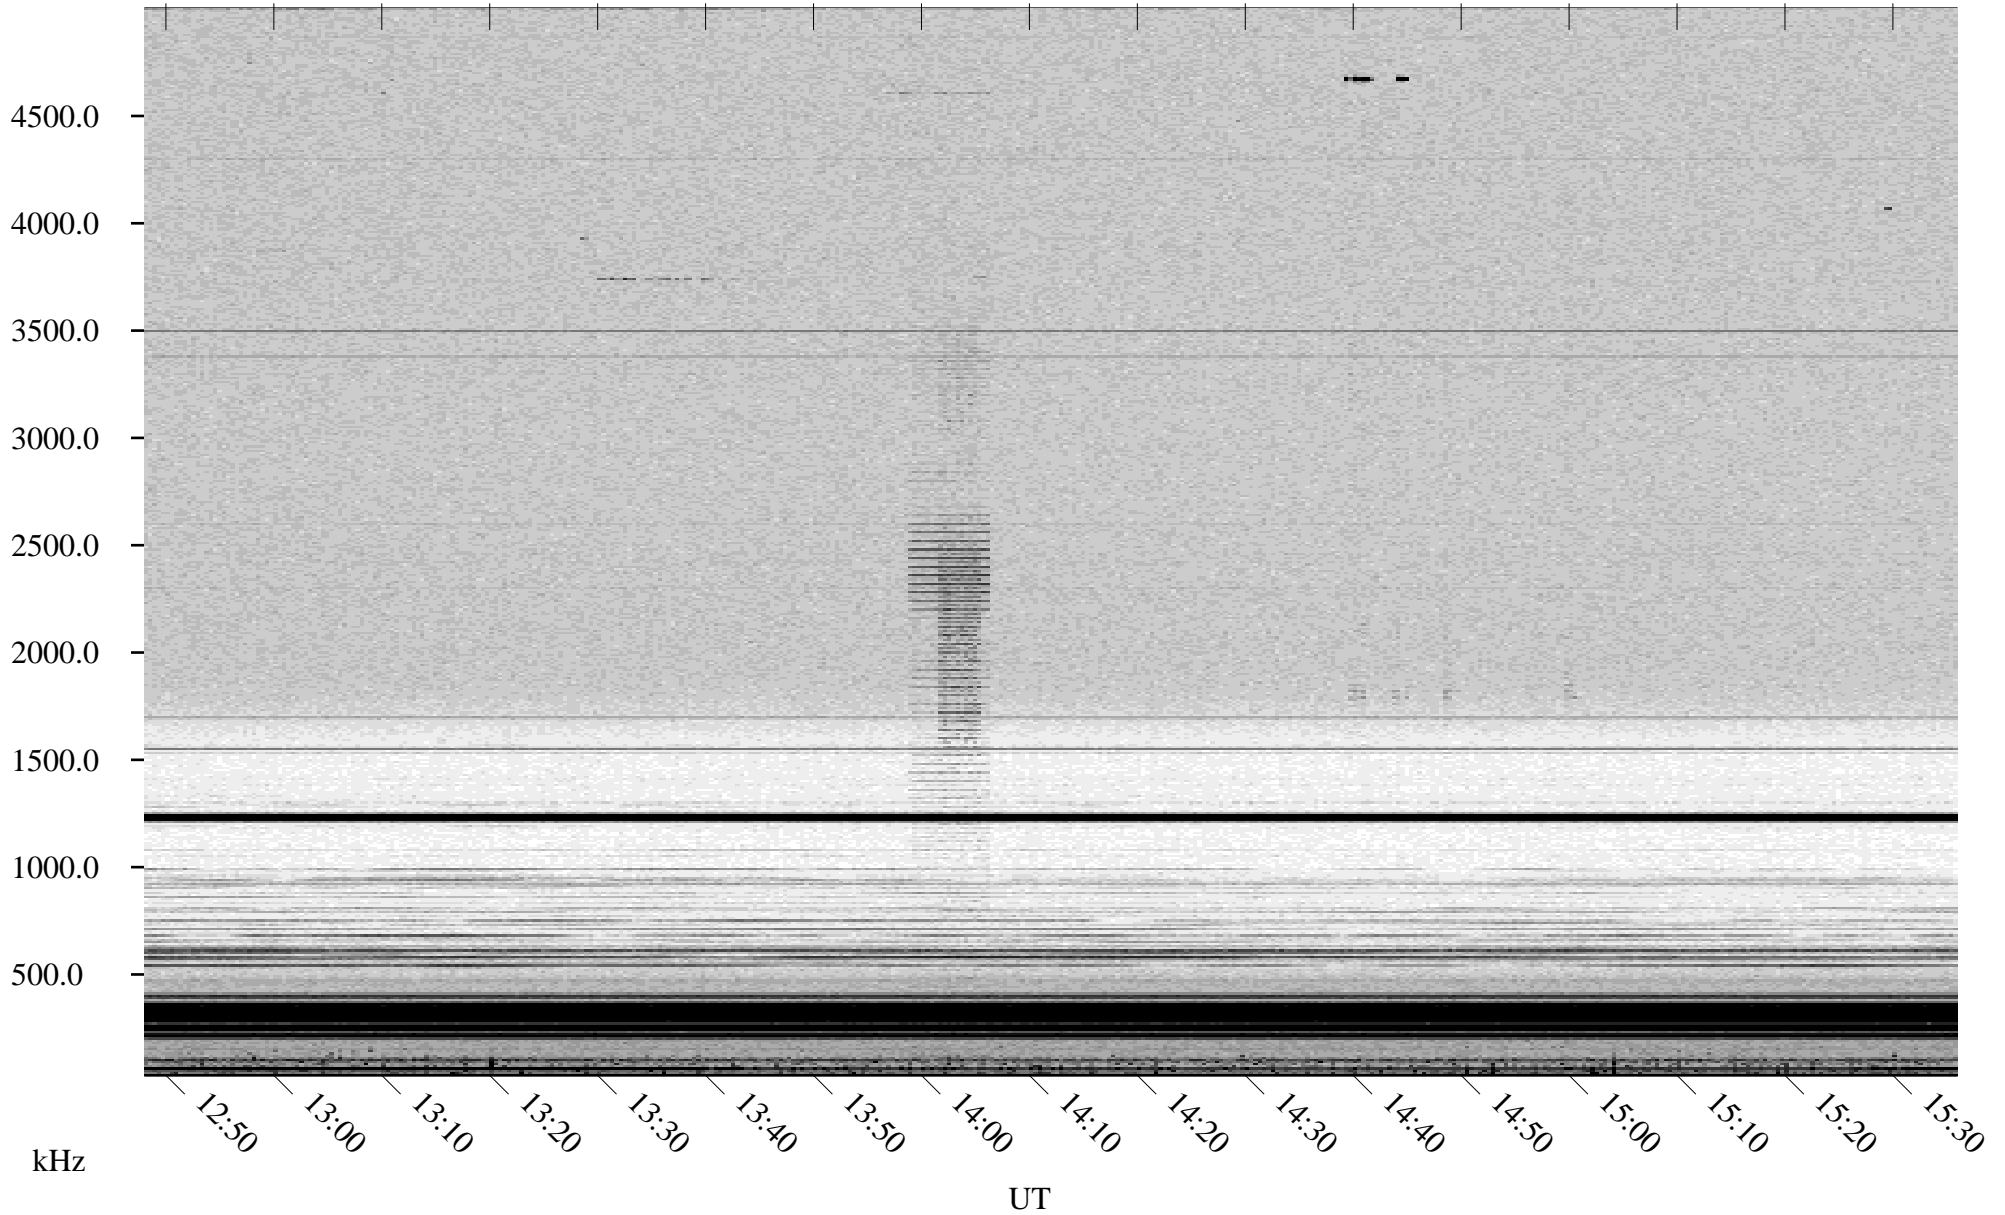

06/14/2002 Churchill, Manitoba

Linear Scale Black = 161 White = 15

ch02165l.r02m max_12

Page 1

06/14/2002 Churchill, Manitoba

Linear Scale Black = 161 White = 15

ch02165l.r02m max_12

Page 2

06/15/2002 Churchill, Manitoba

Linear Scale Black = 161 White = 15

ch02165l.r02m max_12

Page 3

06/15/2002 Churchill, Manitoba

Linear Scale Black = 161 White = 15

ch02165l.r02m max_12

Page 4

06/15/2002 Churchill, Manitoba

Linear Scale Black = 161 White = 15

ch02165l.r02m max_12

Page 5

06/15/2002 Churchill, Manitoba

Linear Scale Black = 161 White = 15

ch02165l.r02m max_12

Page 6

06/15/2002 Churchill, Manitoba

Linear Scale Black = 161 White = 15

ch02165l.r02m max_12

Page 7

06/15/2002 Churchill, Manitoba

Linear Scale Black = 161 White = 15

ch02165l.r02m max_12

Page 8