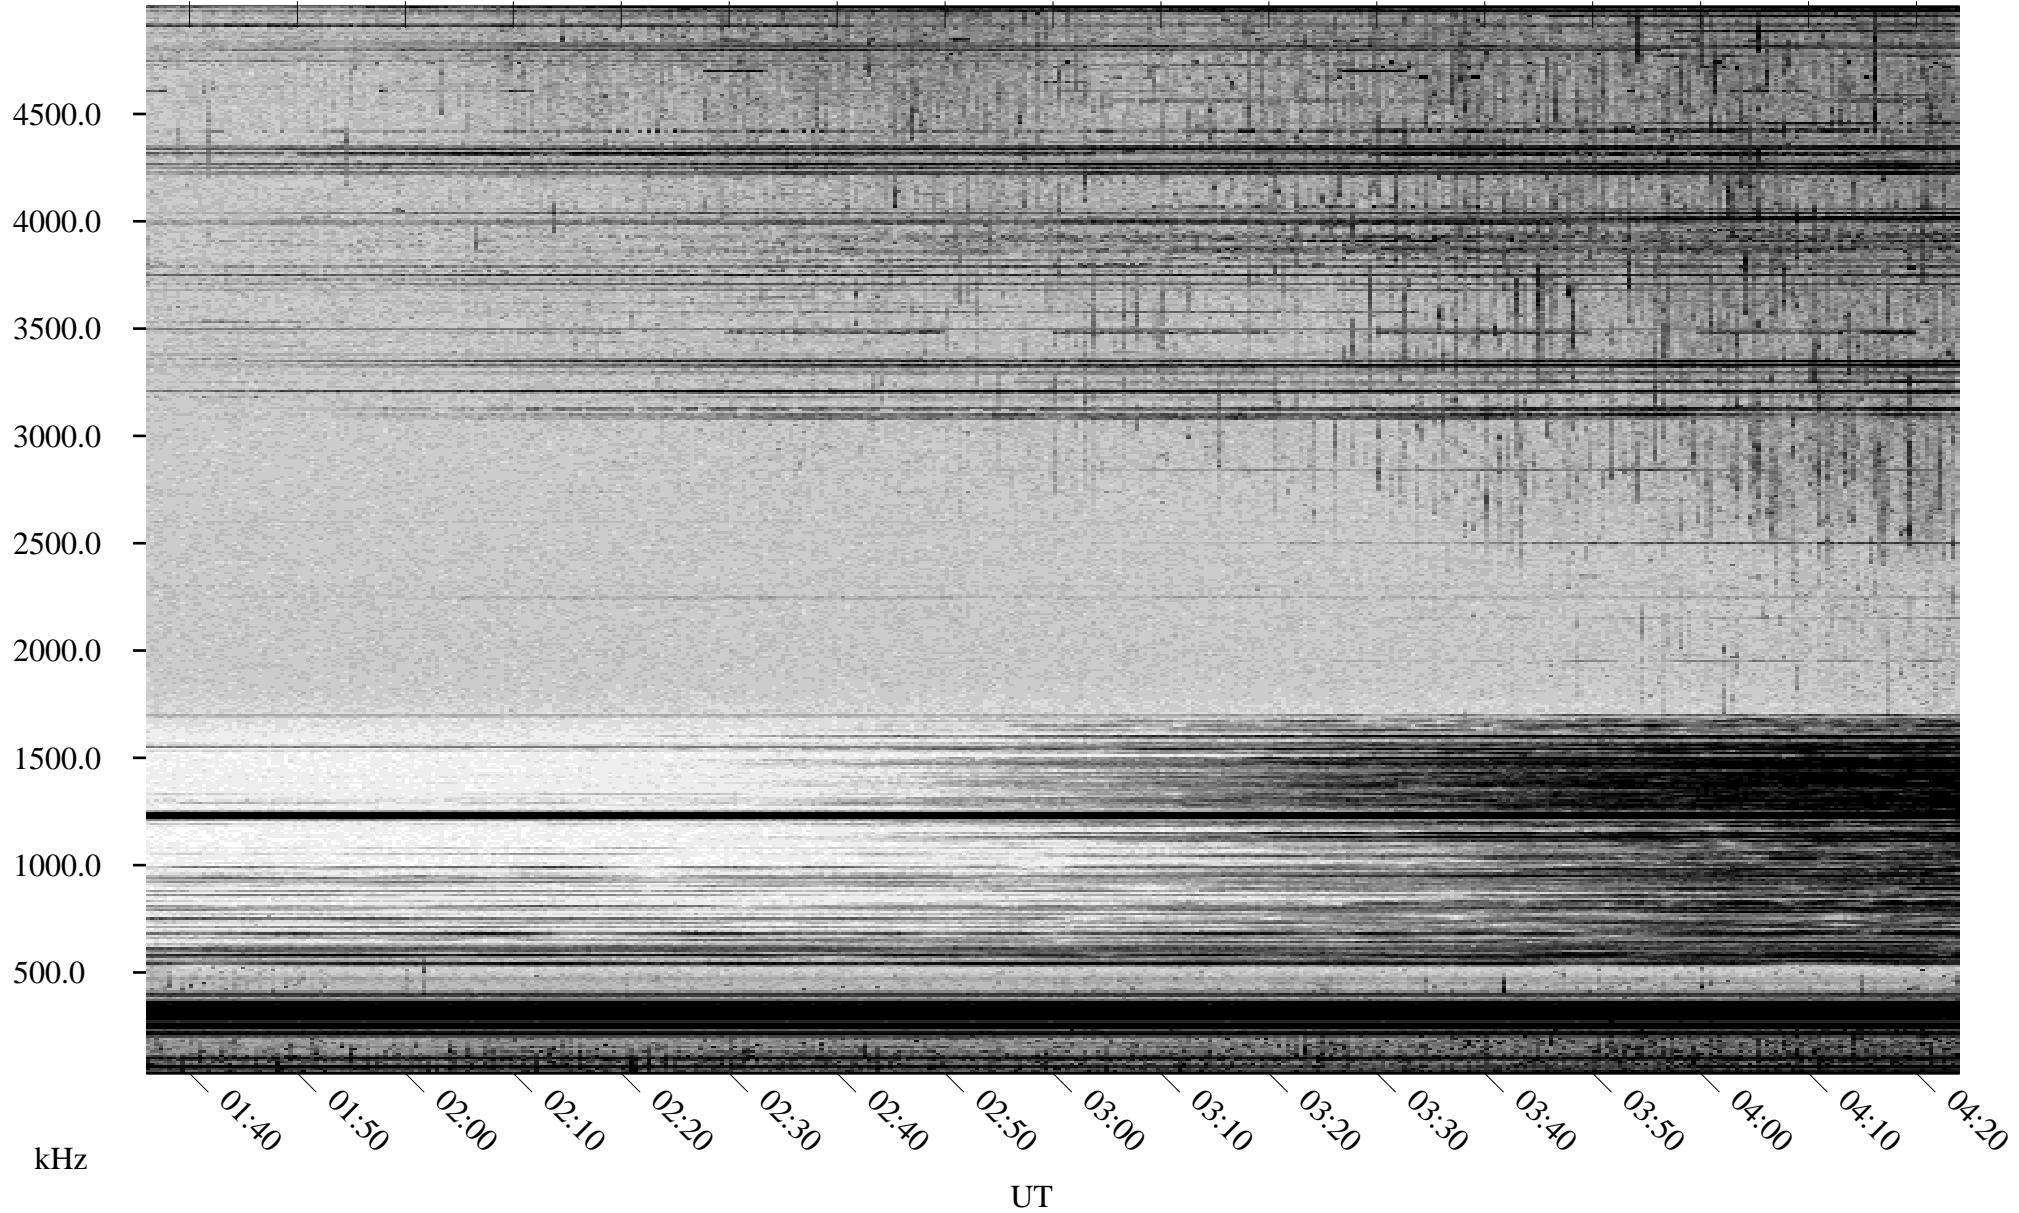

06/14/2002 Churchill, Manitoba

Linear Scale Black = 161 White = 15

ch02165l.r02m max_12

Page 1

06/14/2002 Churchill, Manitoba

Linear Scale Black = 161 White = 15

ch02165l.r02m max_12

Page 2

06/15/2002 Churchill, Manitoba

Linear Scale Black = 161 White = 15

ch02165l.r02m max_12

Page 3

06/15/2002 Churchill, Manitoba

Linear Scale Black = 161 White = 15

ch02165l.r02m max_12

Page 4

06/15/2002 Churchill, Manitoba

Linear Scale Black = 161 White = 15

ch02165l.r02m max_12

Page 5

06/15/2002 Churchill, Manitoba

Linear Scale Black = 161 White = 15

ch02165l.r02m max_12

Page 6

06/15/2002 Churchill, Manitoba

Linear Scale Black = 161 White = 15

ch02165l.r02m max_12

Page 7

06/15/2002 Churchill, Manitoba

Linear Scale Black = 161 White = 15

ch02165l.r02m max_12

Page 8