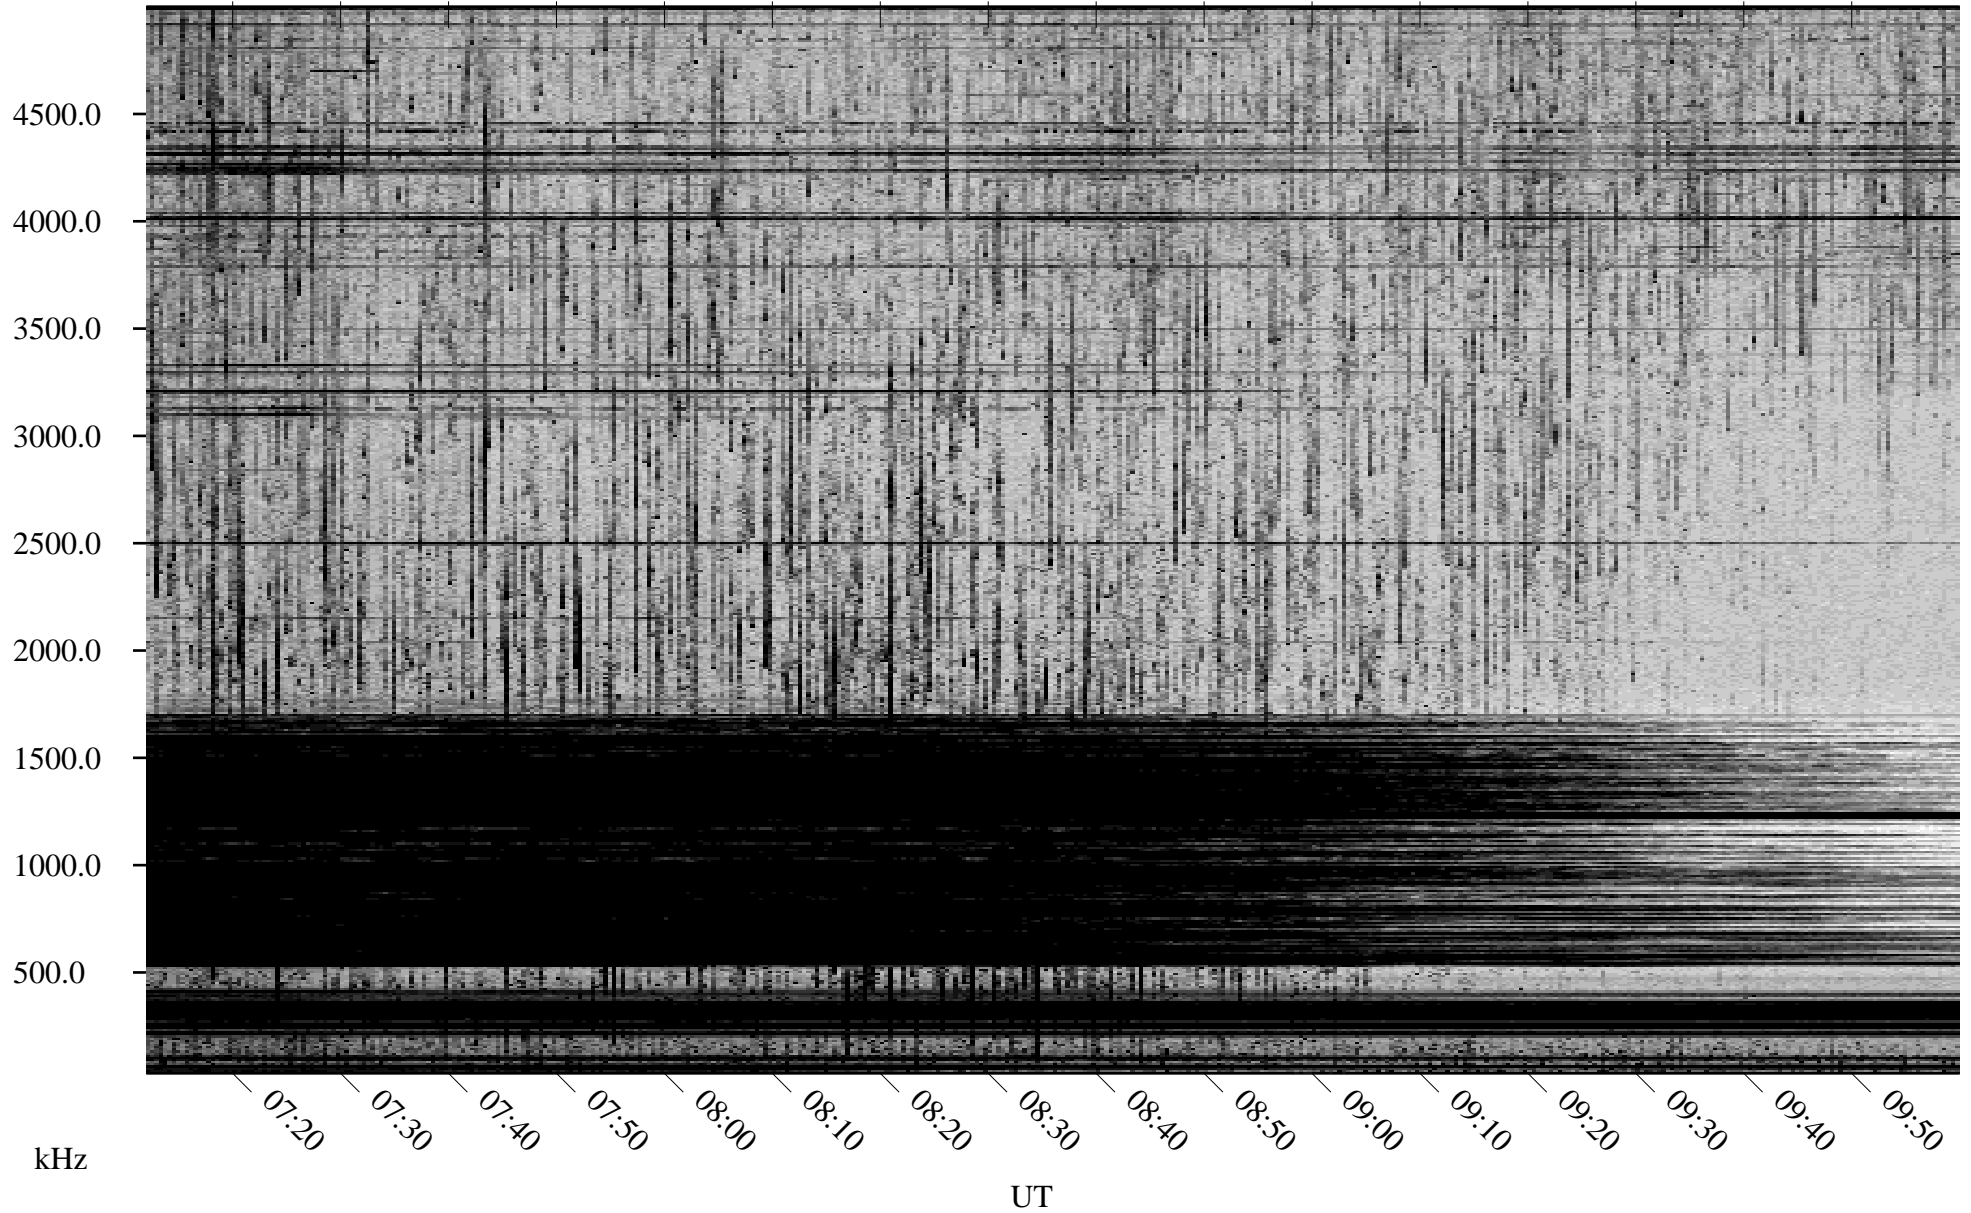

06/14/2002 Churchill, Manitoba

Linear Scale Black = 161 White = 15

ch02165l.r02m max_12

Page 1

06/14/2002 Churchill, Manitoba

Linear Scale Black = 161 White = 15

ch02165l.r02m max_12

Page 2

06/15/2002 Churchill, Manitoba

Linear Scale Black = 161 White = 15

ch02165l.r02m max_12

Page 3

06/15/2002 Churchill, Manitoba

Linear Scale Black = 161 White = 15

ch02165l.r02m max_12

Page 4

06/15/2002 Churchill, Manitoba

Linear Scale Black = 161 White = 15

ch02165l.r02m max_12

Page 5

06/15/2002 Churchill, Manitoba

Linear Scale Black = 161 White = 15

ch02165l.r02m max_12

Page 6

06/15/2002 Churchill, Manitoba

Linear Scale Black = 161 White = 15

ch02165l.r02m max_12

Page 7

06/15/2002 Churchill, Manitoba

Linear Scale Black = 161 White = 15

ch02165l.r02m max_12

Page 8