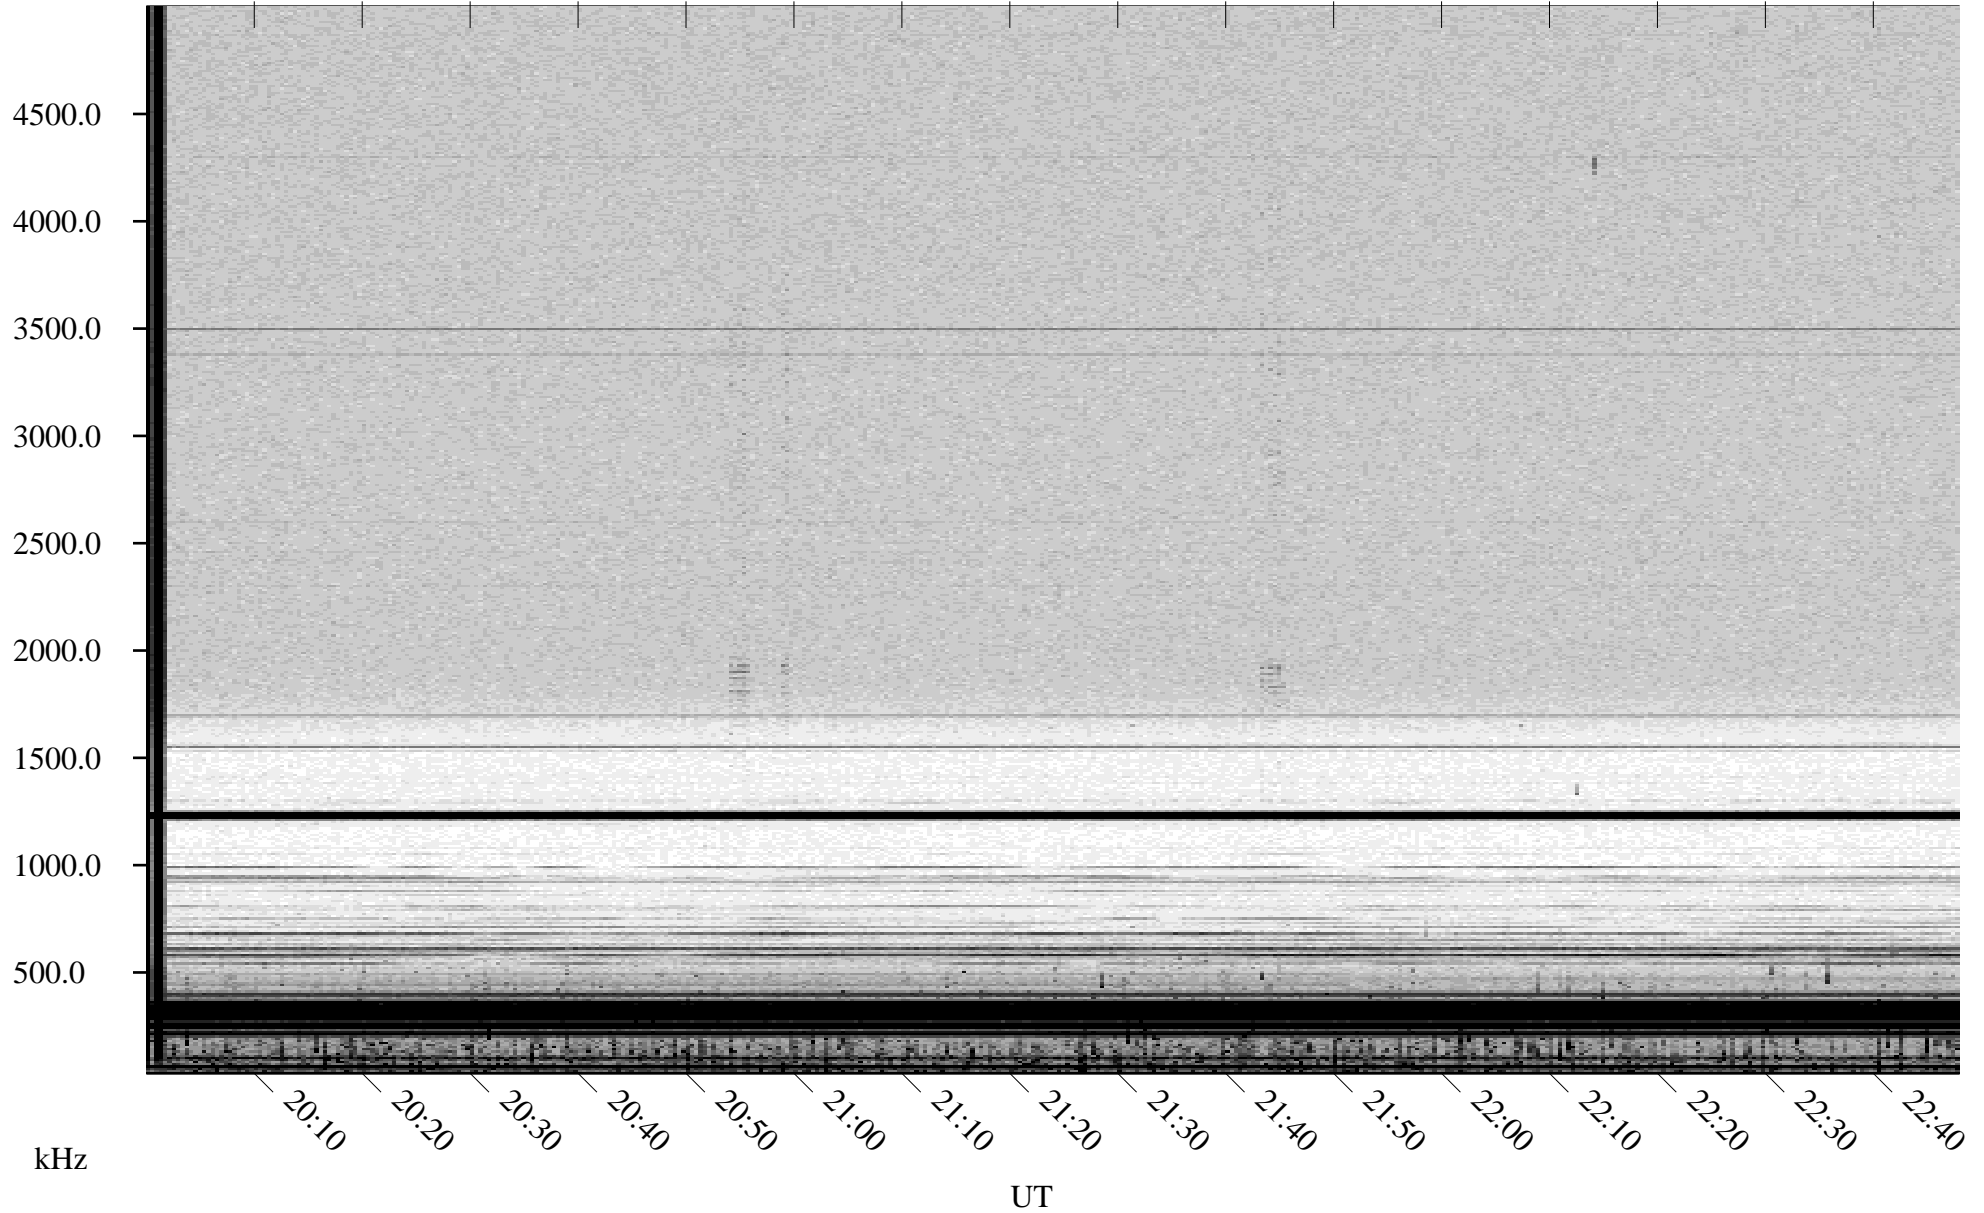

06/14/2002 Churchill, Manitoba

Linear Scale Black = 161 White = 15

ch02165l.r02m max_12

Page 1

06/14/2002 Churchill, Manitoba

Linear Scale Black = 161 White = 15

ch02165l.r02m max_12

Page 2

06/15/2002 Churchill, Manitoba

Linear Scale Black = 161 White = 15

ch02165l.r02m max_12

Page 3

06/15/2002 Churchill, Manitoba

Linear Scale Black = 161 White = 15

ch02165l.r02m max_12

Page 4

06/15/2002 Churchill, Manitoba

Linear Scale Black = 161 White = 15

ch02165l.r02m max_12

Page 5

06/15/2002 Churchill, Manitoba

Linear Scale Black = 161 White = 15

ch02165l.r02m max_12

Page 6

06/15/2002 Churchill, Manitoba

Linear Scale Black = 161 White = 15

ch02165l.r02m max_12

Page 7

06/15/2002 Churchill, Manitoba

Linear Scale Black = 161 White = 15

ch02165l.r02m max_12

Page 8