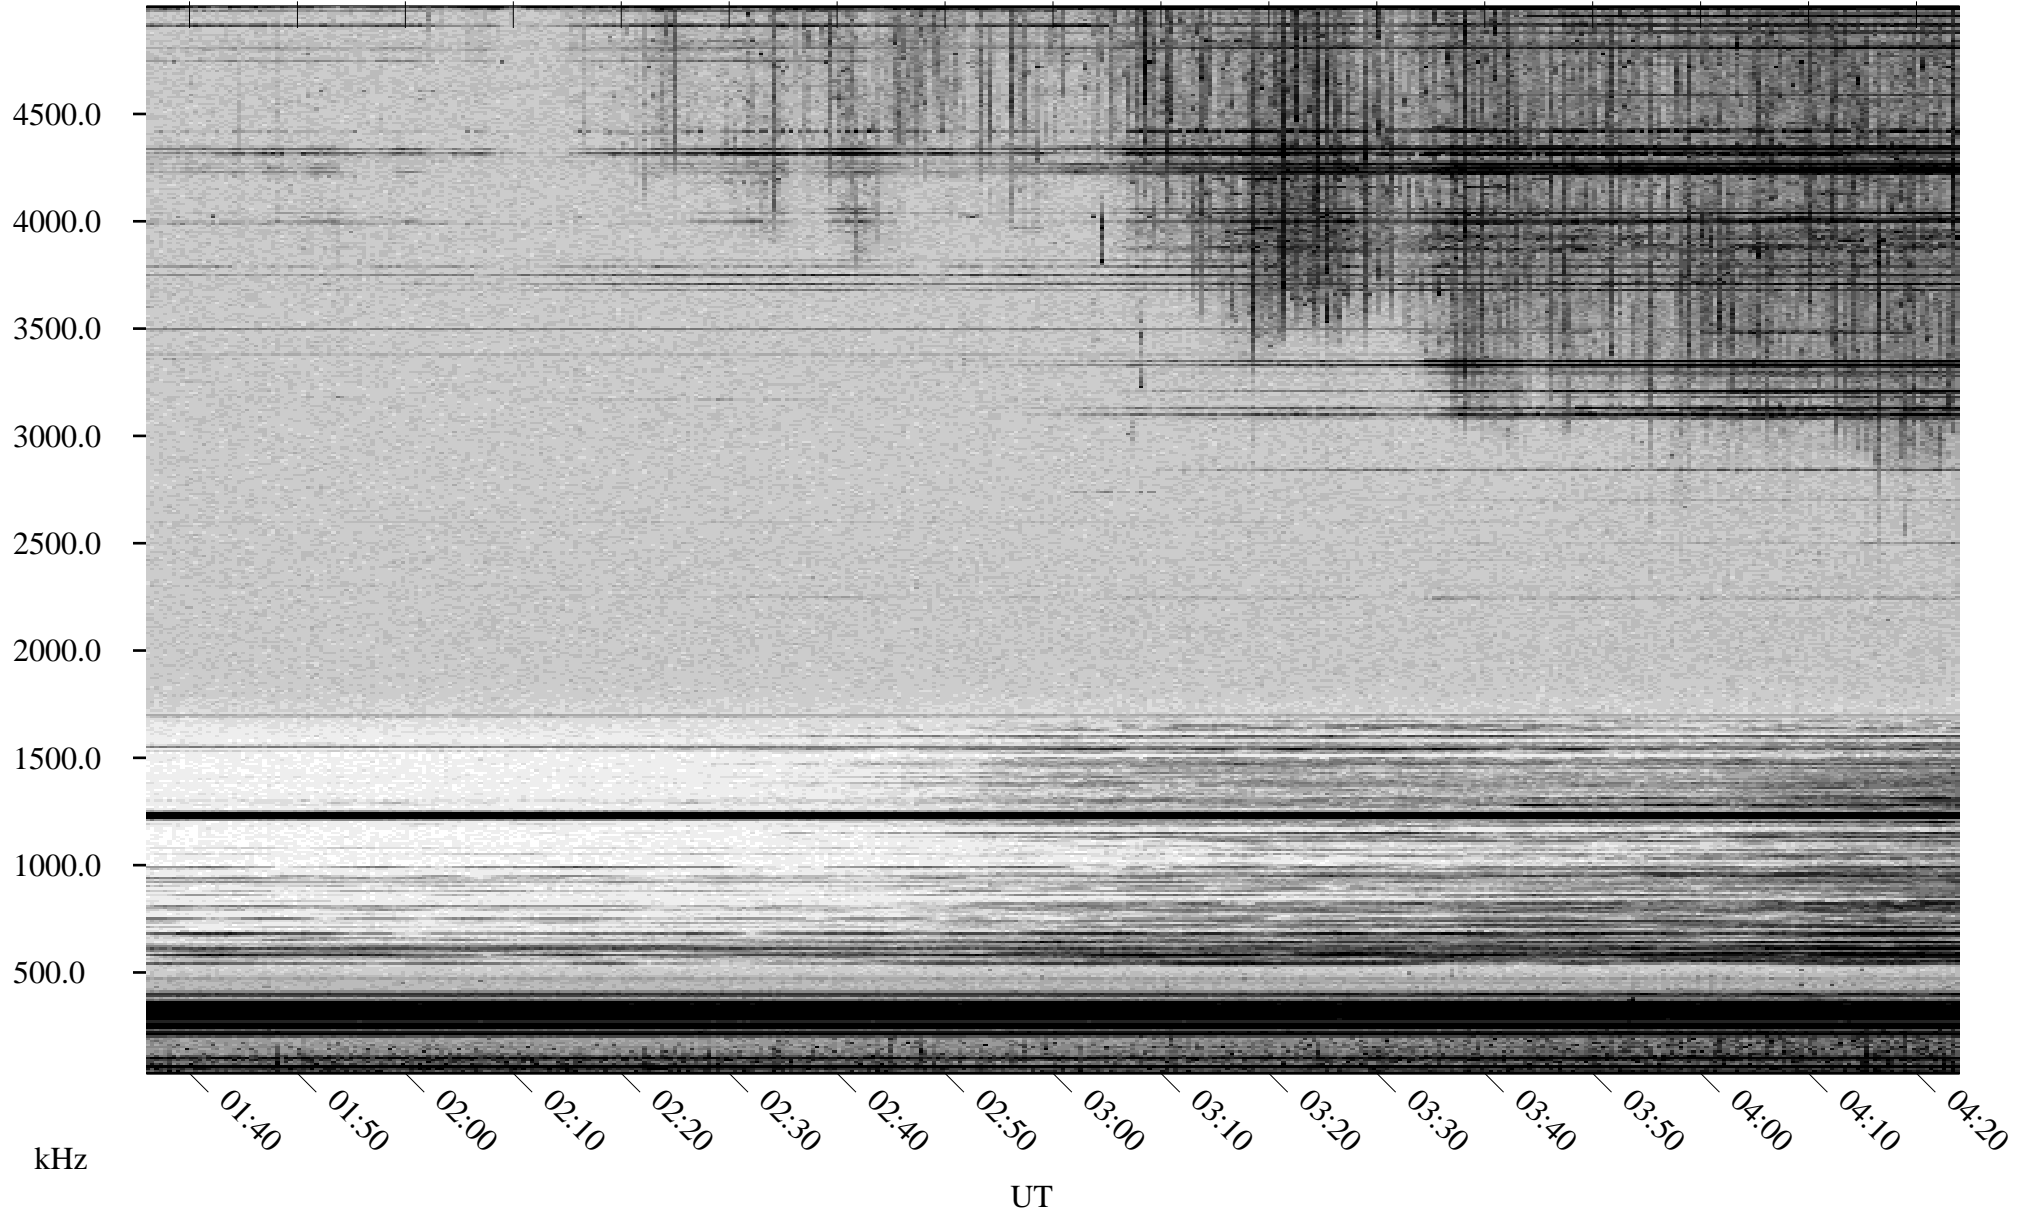

06/15/2002 Churchill, Manitoba

Linear Scale Black = 161 White = 15

ch02166l.r00m max_12

Page 1

06/15/2002 Churchill, Manitoba

Linear Scale Black = 161 White = 15

ch02166l.r00m max_12

Page 2

06/16/2002 Churchill, Manitoba

Linear Scale Black = 161 White = 15

ch02166l.r00m max_12

Page 3

06/16/2002 Churchill, Manitoba

Linear Scale Black = 161 White = 15

ch02166l.r00m max_12

Page 4

06/16/2002 Churchill, Manitoba

Linear Scale Black = 161 White = 15

ch02166l.r00m max_12

Page 5

06/16/2002 Churchill, Manitoba

Linear Scale Black = 161 White = 15

ch02166l.r00m max_12

Page 6

06/16/2002 Churchill, Manitoba

Linear Scale Black = 161 White = 15

ch02166l.r00m max_12

Page 7

06/16/2002 Churchill, Manitoba

Linear Scale Black = 161 White = 15

ch02166l.r00m max_12