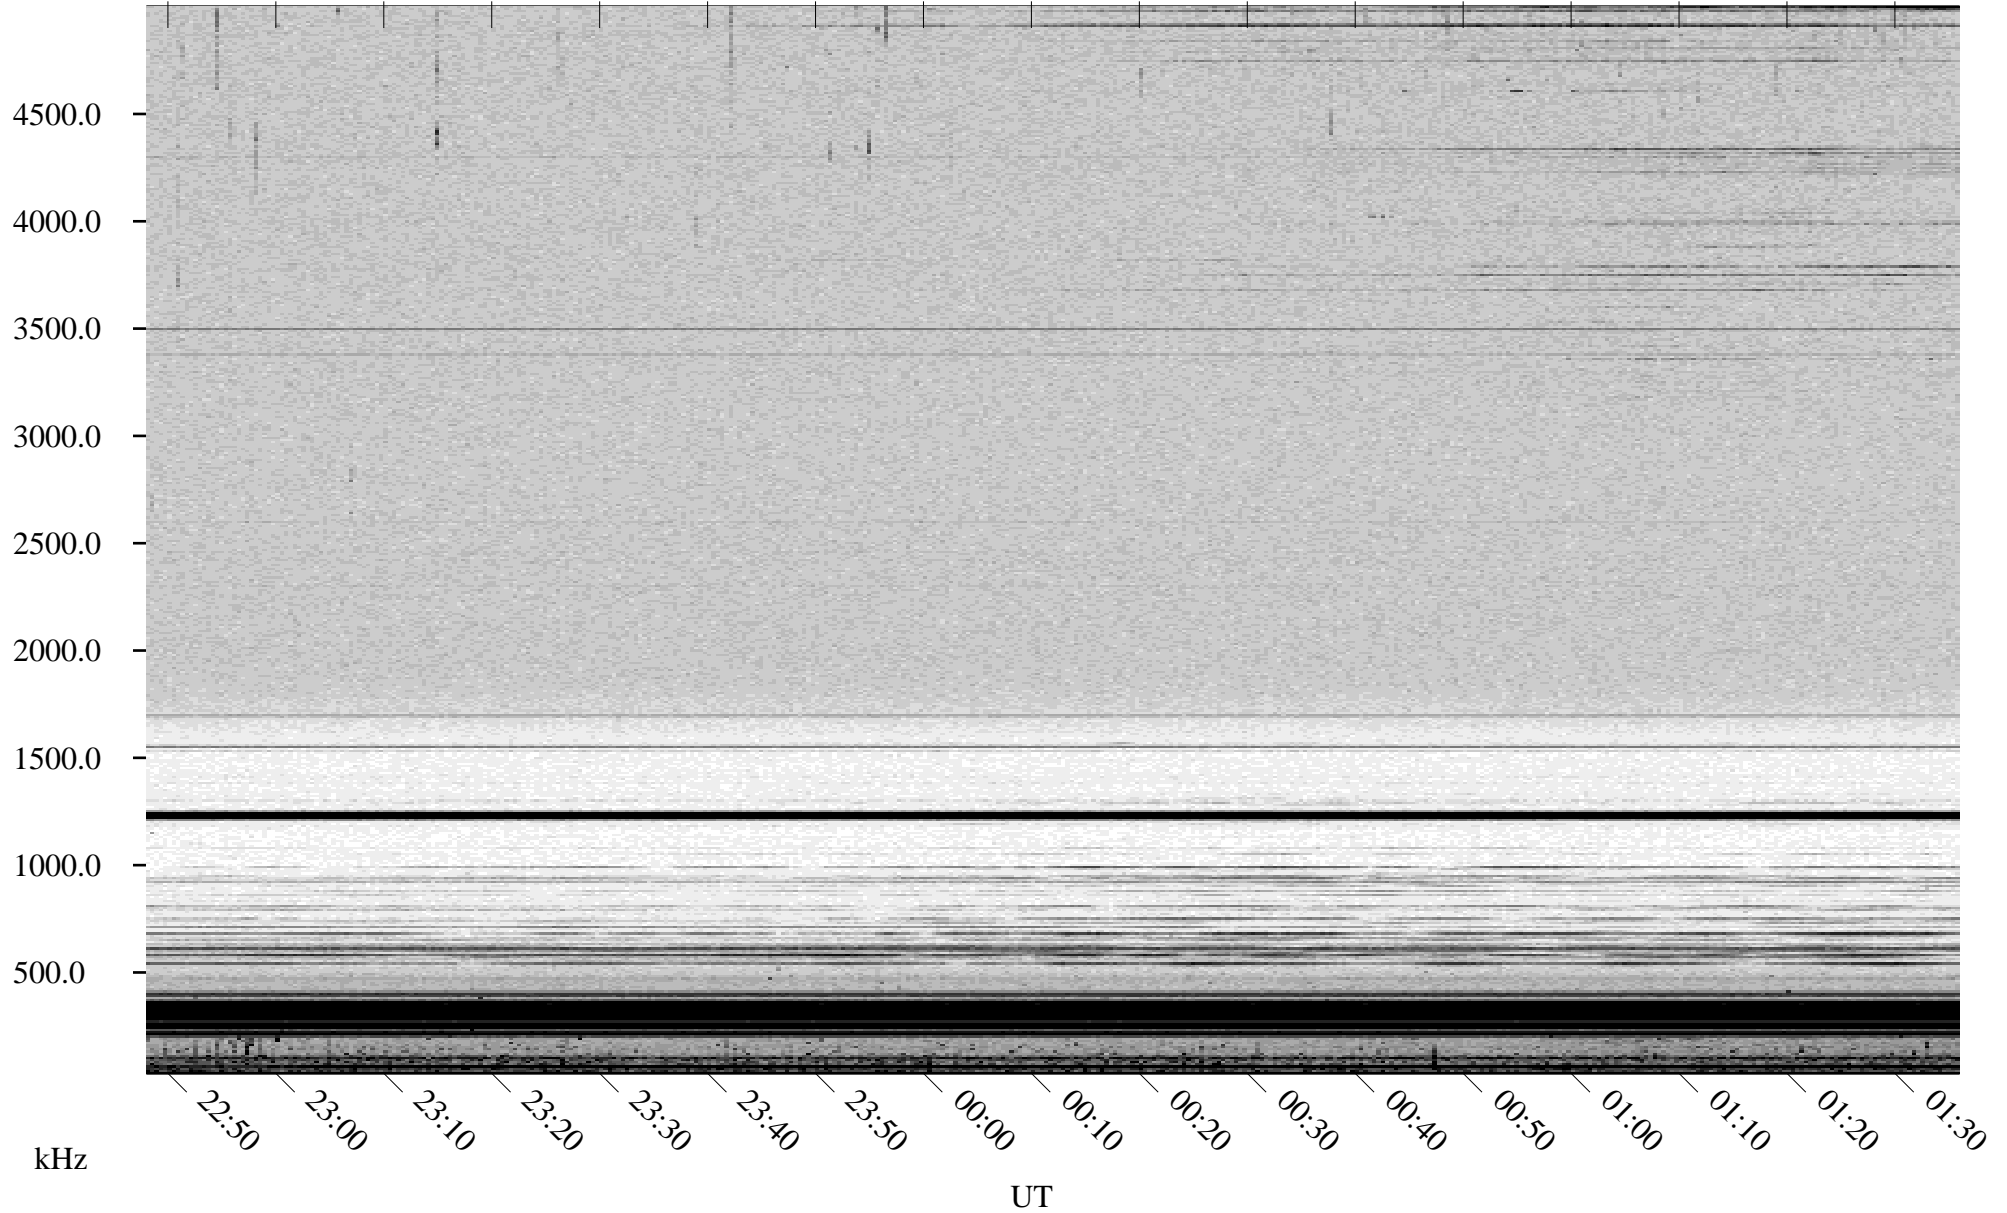

06/15/2002 Churchill, Manitoba

Linear Scale Black = 161 White = 15

ch02166l.r00m max_12

Page 1

06/15/2002 Churchill, Manitoba

Linear Scale Black = 161 White = 15

ch02166l.r00m max_12

Page 2

06/16/2002 Churchill, Manitoba

Linear Scale Black = 161 White = 15

ch02166l.r00m max_12

Page 3

06/16/2002 Churchill, Manitoba

Linear Scale Black = 161 White = 15

ch02166l.r00m max_12

Page 4

06/16/2002 Churchill, Manitoba

Linear Scale Black = 161 White = 15

ch02166l.r00m max_12

Page 5

06/16/2002 Churchill, Manitoba

Linear Scale Black = 161 White = 15

ch02166l.r00m max_12

Page 6

06/16/2002 Churchill, Manitoba

Linear Scale Black = 161 White = 15

ch02166l.r00m max_12

Page 7

06/16/2002 Churchill, Manitoba

Linear Scale Black = 161 White = 15

ch02166l.r00m max_12