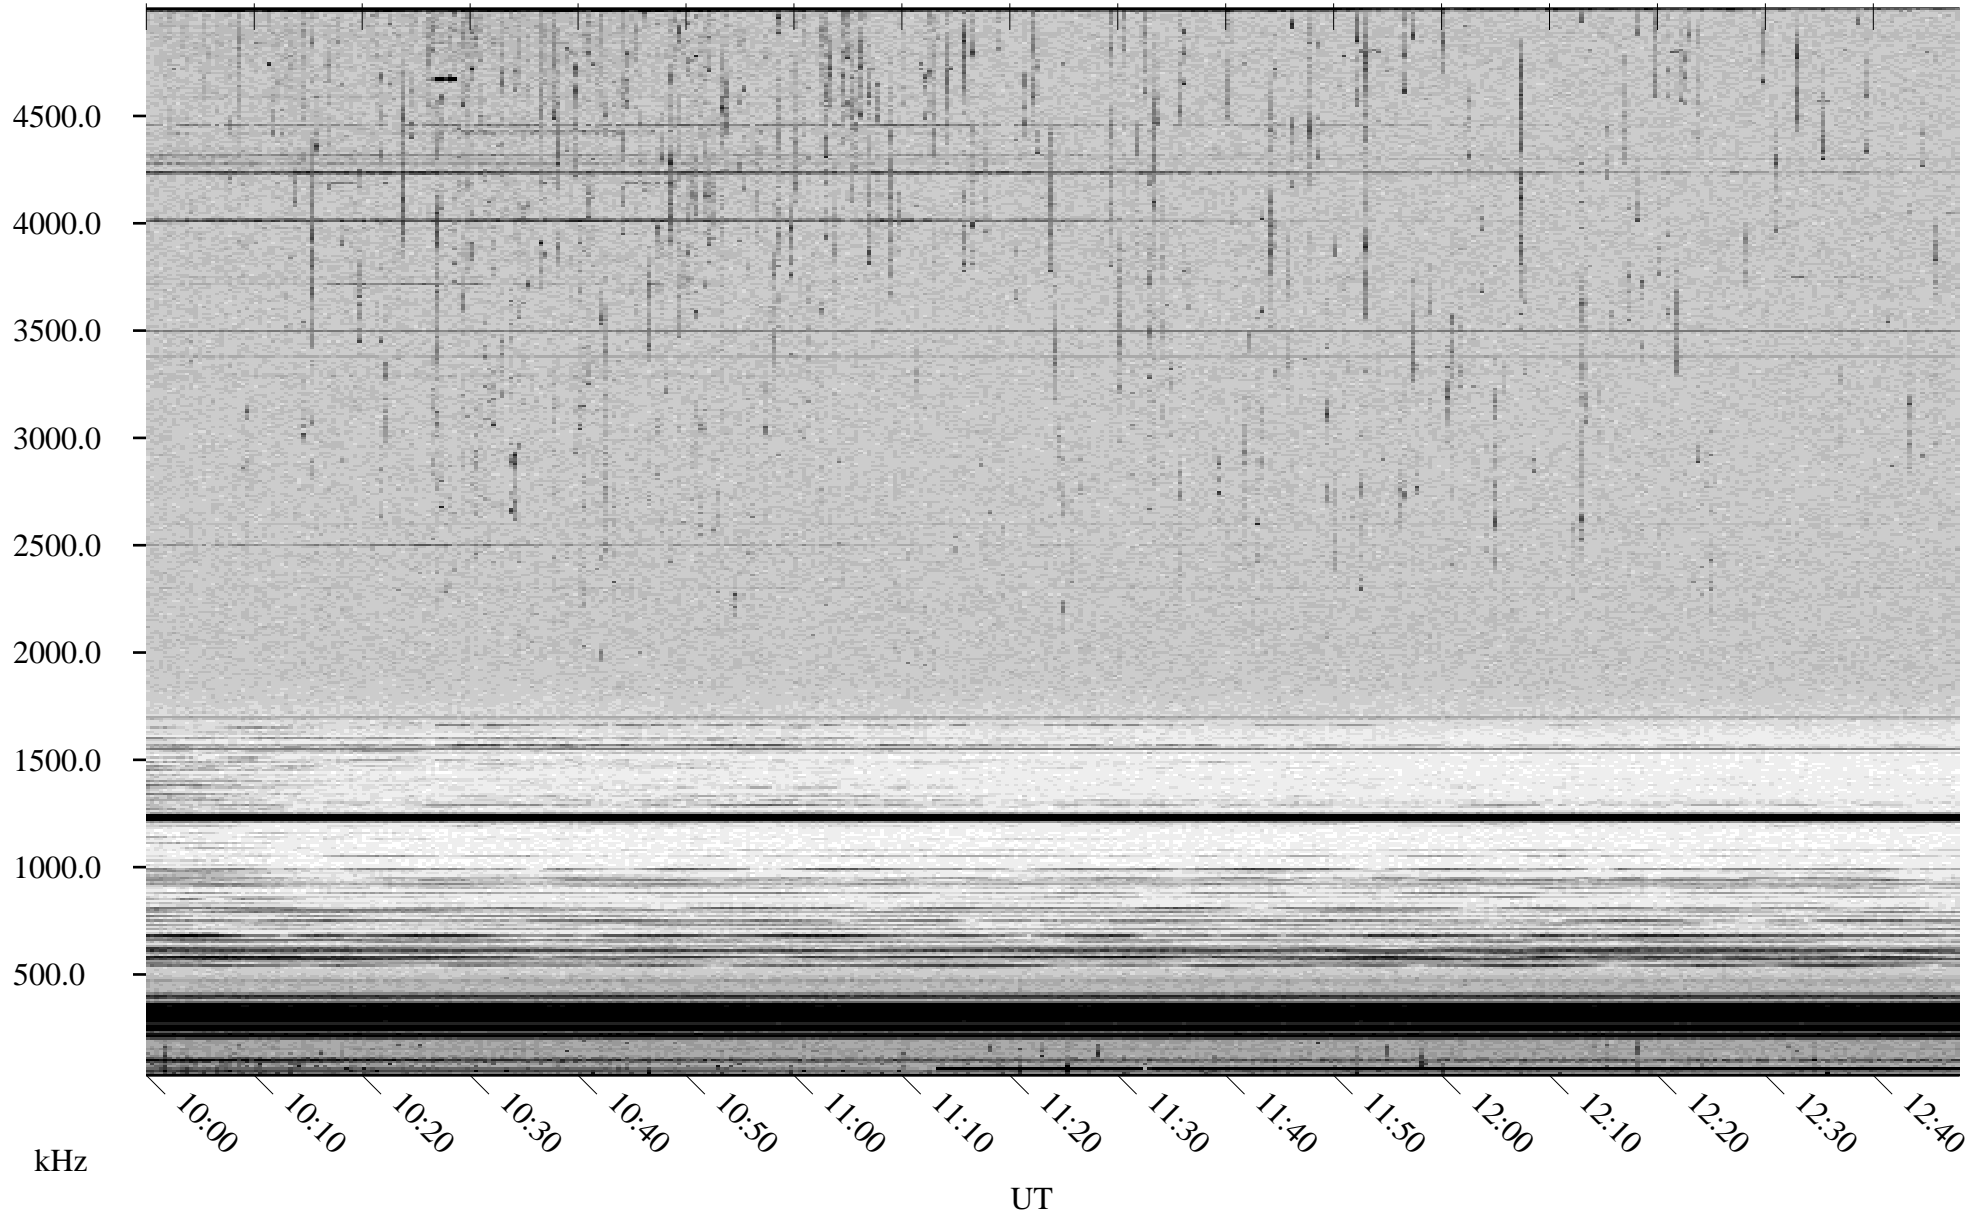

06/15/2002 Churchill, Manitoba

Linear Scale Black = 161 White = 15

ch02166l.r00m max_12

Page 1

06/15/2002 Churchill, Manitoba

Linear Scale Black = 161 White = 15

ch02166l.r00m max_12

Page 2

06/16/2002 Churchill, Manitoba

Linear Scale Black = 161 White = 15

ch02166l.r00m max_12

Page 3

06/16/2002 Churchill, Manitoba

Linear Scale Black = 161 White = 15

ch02166l.r00m max_12

Page 4

06/16/2002 Churchill, Manitoba

Linear Scale Black = 161 White = 15

ch02166l.r00m max_12

Page 5

06/16/2002 Churchill, Manitoba

Linear Scale Black = 161 White = 15

ch02166l.r00m max_12

Page 6

06/16/2002 Churchill, Manitoba

Linear Scale Black = 161 White = 15

ch02166l.r00m max_12

Page 7

06/16/2002 Churchill, Manitoba

Linear Scale Black = 161 White = 15

ch02166l.r00m max_12