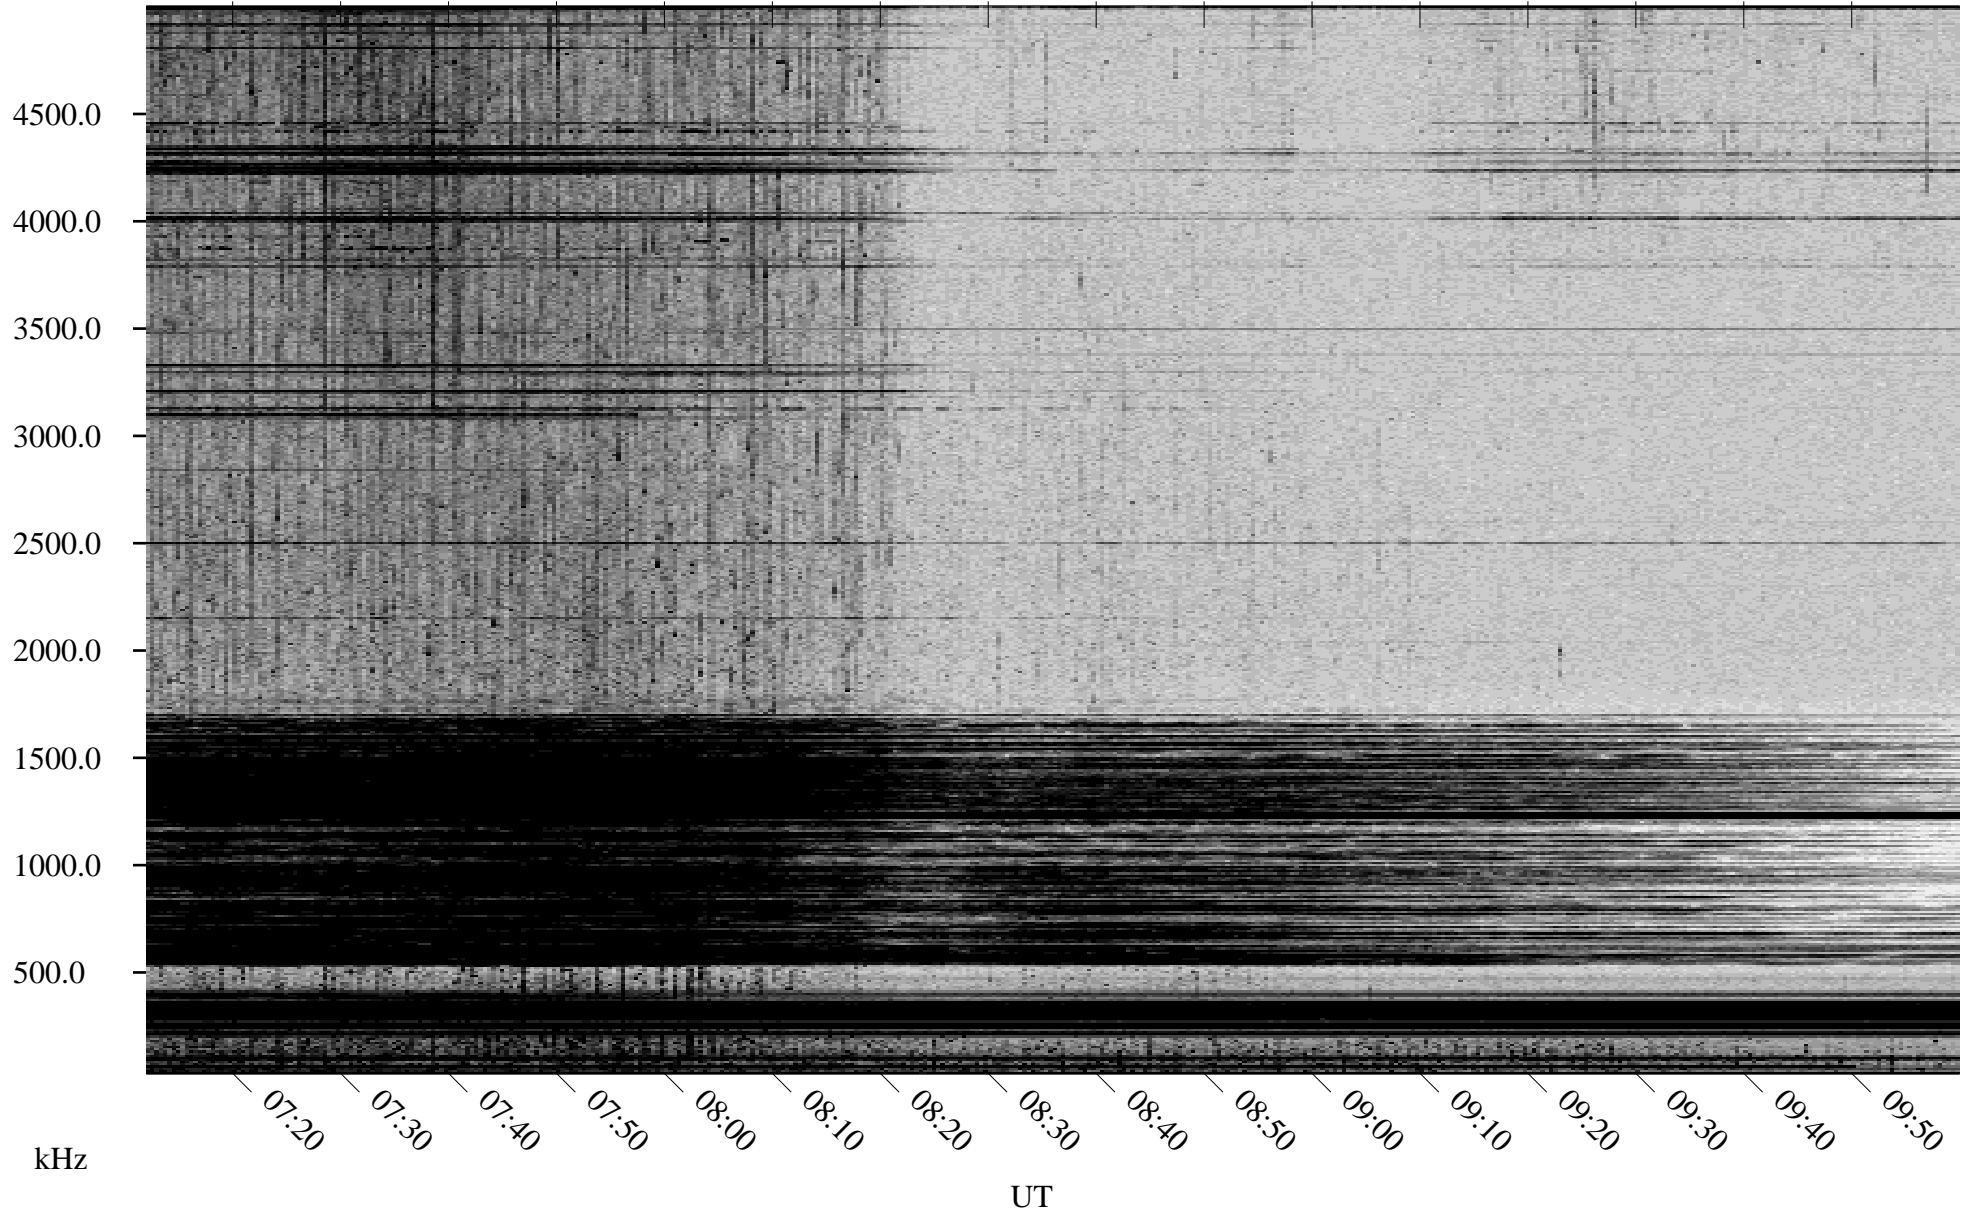

06/15/2002 Churchill, Manitoba

Linear Scale Black = 161 White = 15

ch02166l.r00m max_12

Page 1

06/15/2002 Churchill, Manitoba

Linear Scale Black = 161 White = 15

ch02166l.r00m max_12

Page 2

06/16/2002 Churchill, Manitoba

Linear Scale Black = 161 White = 15

ch02166l.r00m max_12

Page 3

06/16/2002 Churchill, Manitoba

Linear Scale Black = 161 White = 15

ch02166l.r00m max_12

Page 4

06/16/2002 Churchill, Manitoba

Linear Scale Black = 161 White = 15

ch02166l.r00m max_12

Page 5

06/16/2002 Churchill, Manitoba

Linear Scale Black = 161 White = 15

ch02166l.r00m max_12

Page 6

06/16/2002 Churchill, Manitoba

Linear Scale Black = 161 White = 15

ch02166l.r00m max_12

Page 7

06/16/2002 Churchill, Manitoba

Linear Scale Black = 161 White = 15

ch02166l.r00m max_12