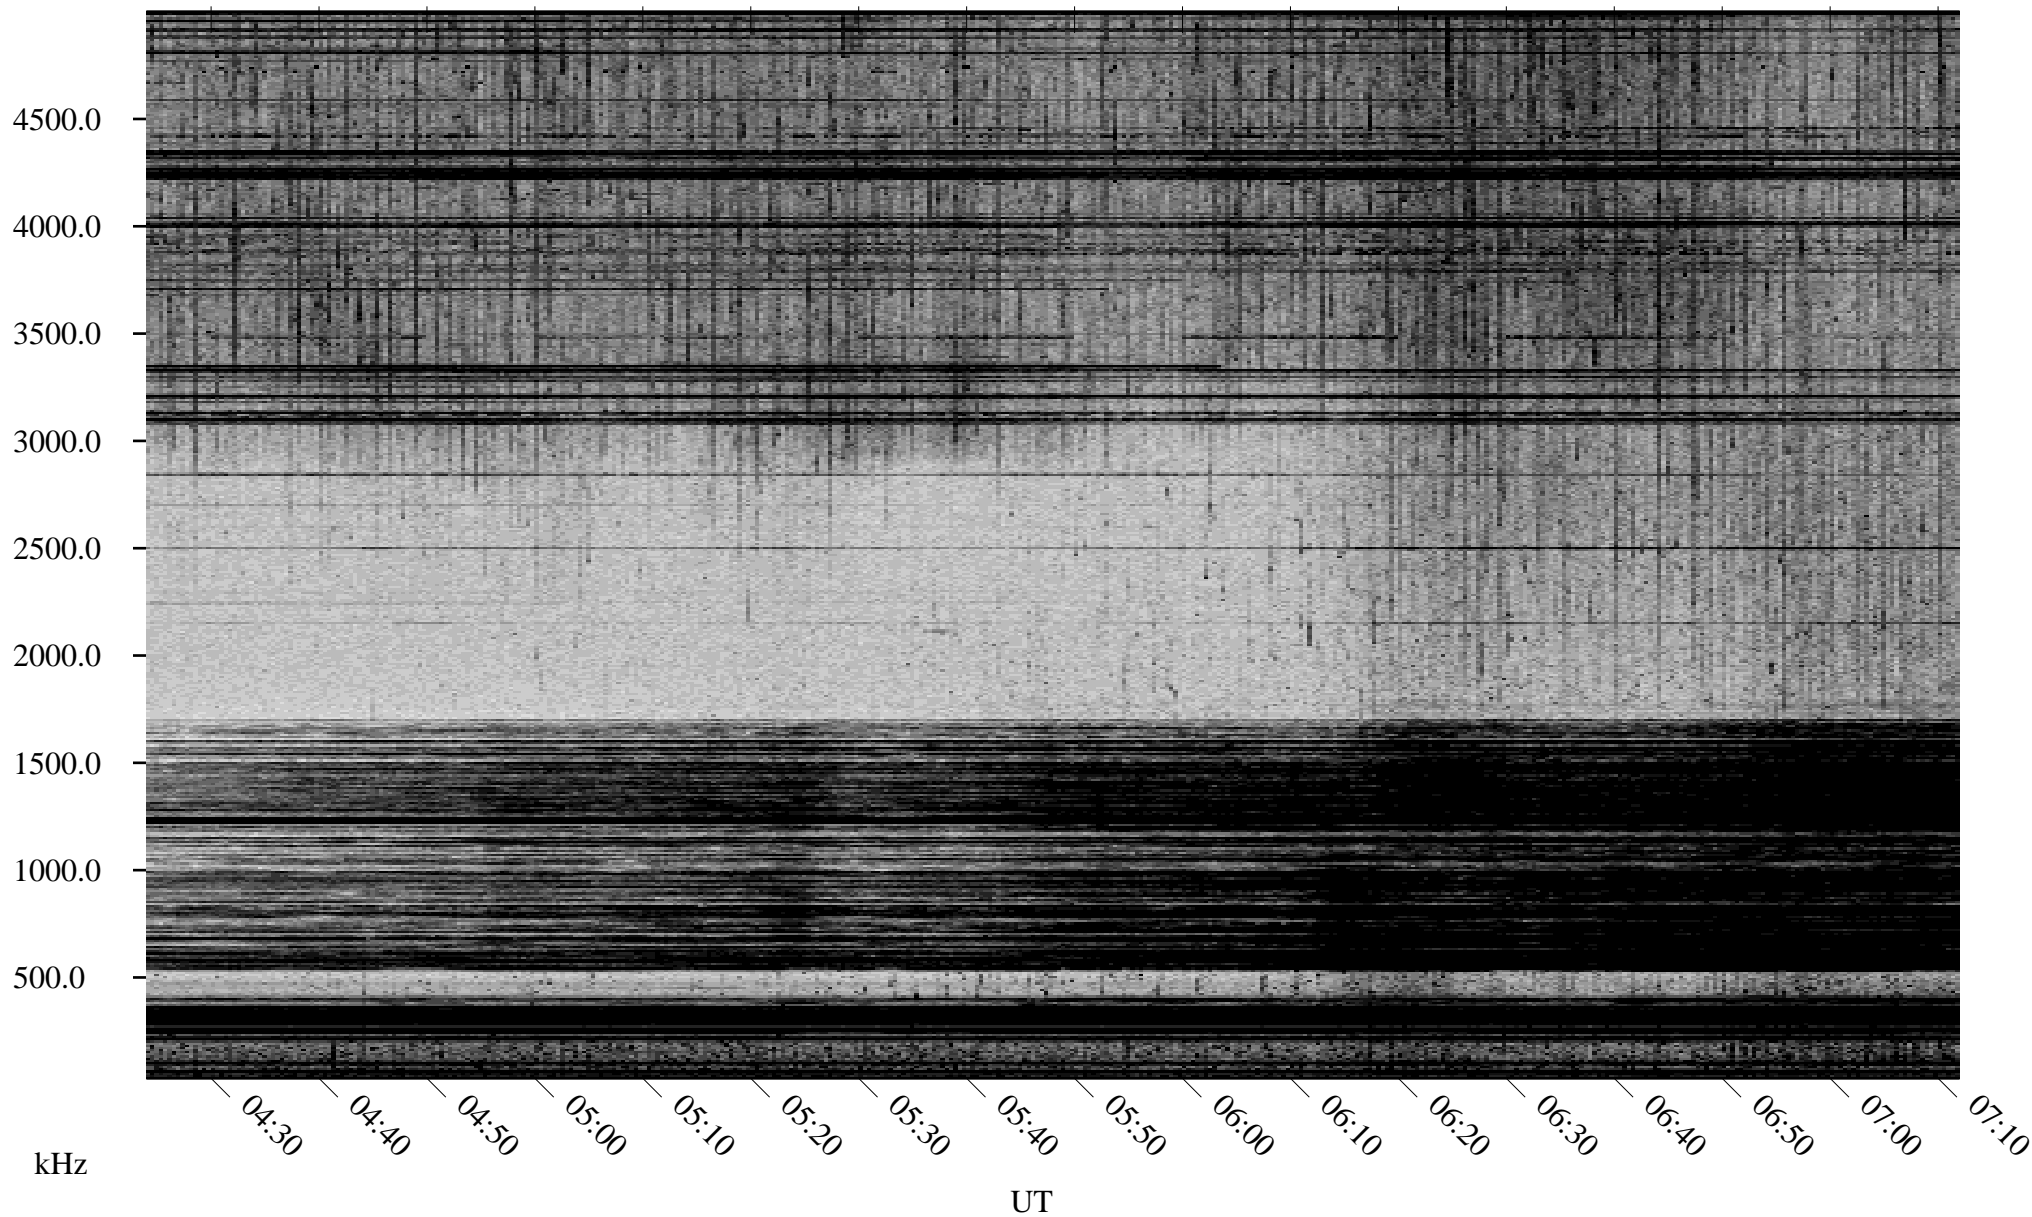

06/15/2002 Churchill, Manitoba

Linear Scale Black = 161 White = 15

ch02166l.r00m max_12

Page 1

06/15/2002 Churchill, Manitoba

Linear Scale Black = 161 White = 15

ch02166l.r00m max_12

Page 2

06/16/2002 Churchill, Manitoba

Linear Scale Black = 161 White = 15

ch02166l.r00m max_12

Page 3

06/16/2002 Churchill, Manitoba

Linear Scale Black = 161 White = 15

ch02166l.r00m max_12

Page 4

06/16/2002 Churchill, Manitoba

Linear Scale Black = 161 White = 15

ch02166l.r00m max_12

Page 5

06/16/2002 Churchill, Manitoba

Linear Scale Black = 161 White = 15

ch02166l.r00m max_12

Page 6

06/16/2002 Churchill, Manitoba

Linear Scale Black = 161 White = 15

ch02166l.r00m max_12

Page 7

06/16/2002 Churchill, Manitoba

Linear Scale Black = 161 White = 15

ch02166l.r00m max_12