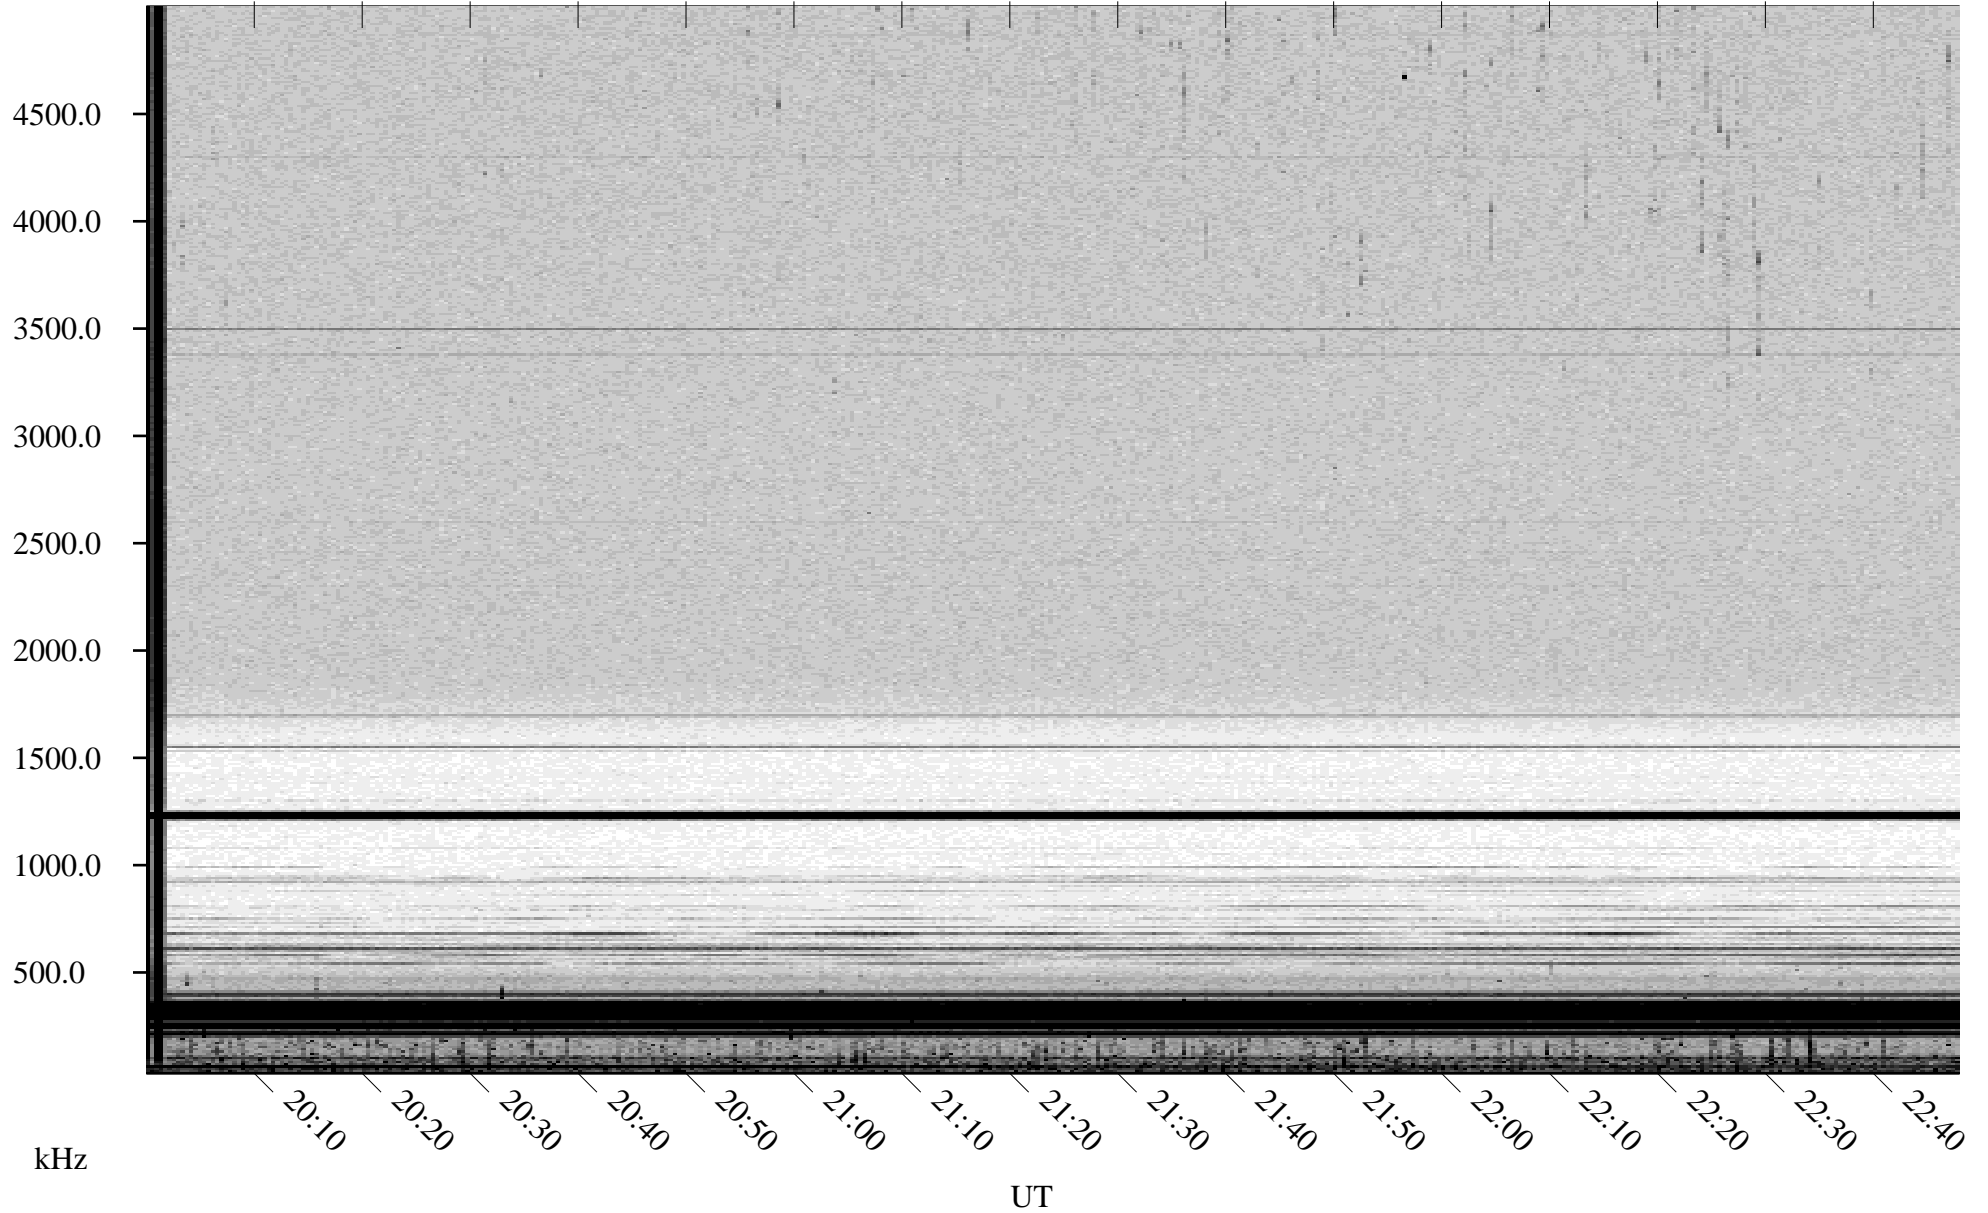

06/15/2002 Churchill, Manitoba

Linear Scale Black = 161 White = 15

ch02166l.r00m max_12

Page 1

06/15/2002 Churchill, Manitoba

Linear Scale Black = 161 White = 15

ch02166l.r00m max_12

Page 2

06/16/2002 Churchill, Manitoba

Linear Scale Black = 161 White = 15

ch02166l.r00m max_12

Page 3

06/16/2002 Churchill, Manitoba

Linear Scale Black = 161 White = 15

ch02166l.r00m max_12

Page 4

06/16/2002 Churchill, Manitoba

Linear Scale Black = 161 White = 15

ch02166l.r00m max_12

Page 5

06/16/2002 Churchill, Manitoba

Linear Scale Black = 161 White = 15

ch02166l.r00m max_12

Page 6

06/16/2002 Churchill, Manitoba

Linear Scale Black = 161 White = 15

ch02166l.r00m max_12

Page 7

06/16/2002 Churchill, Manitoba

Linear Scale Black = 161 White = 15

ch02166l.r00m max_12