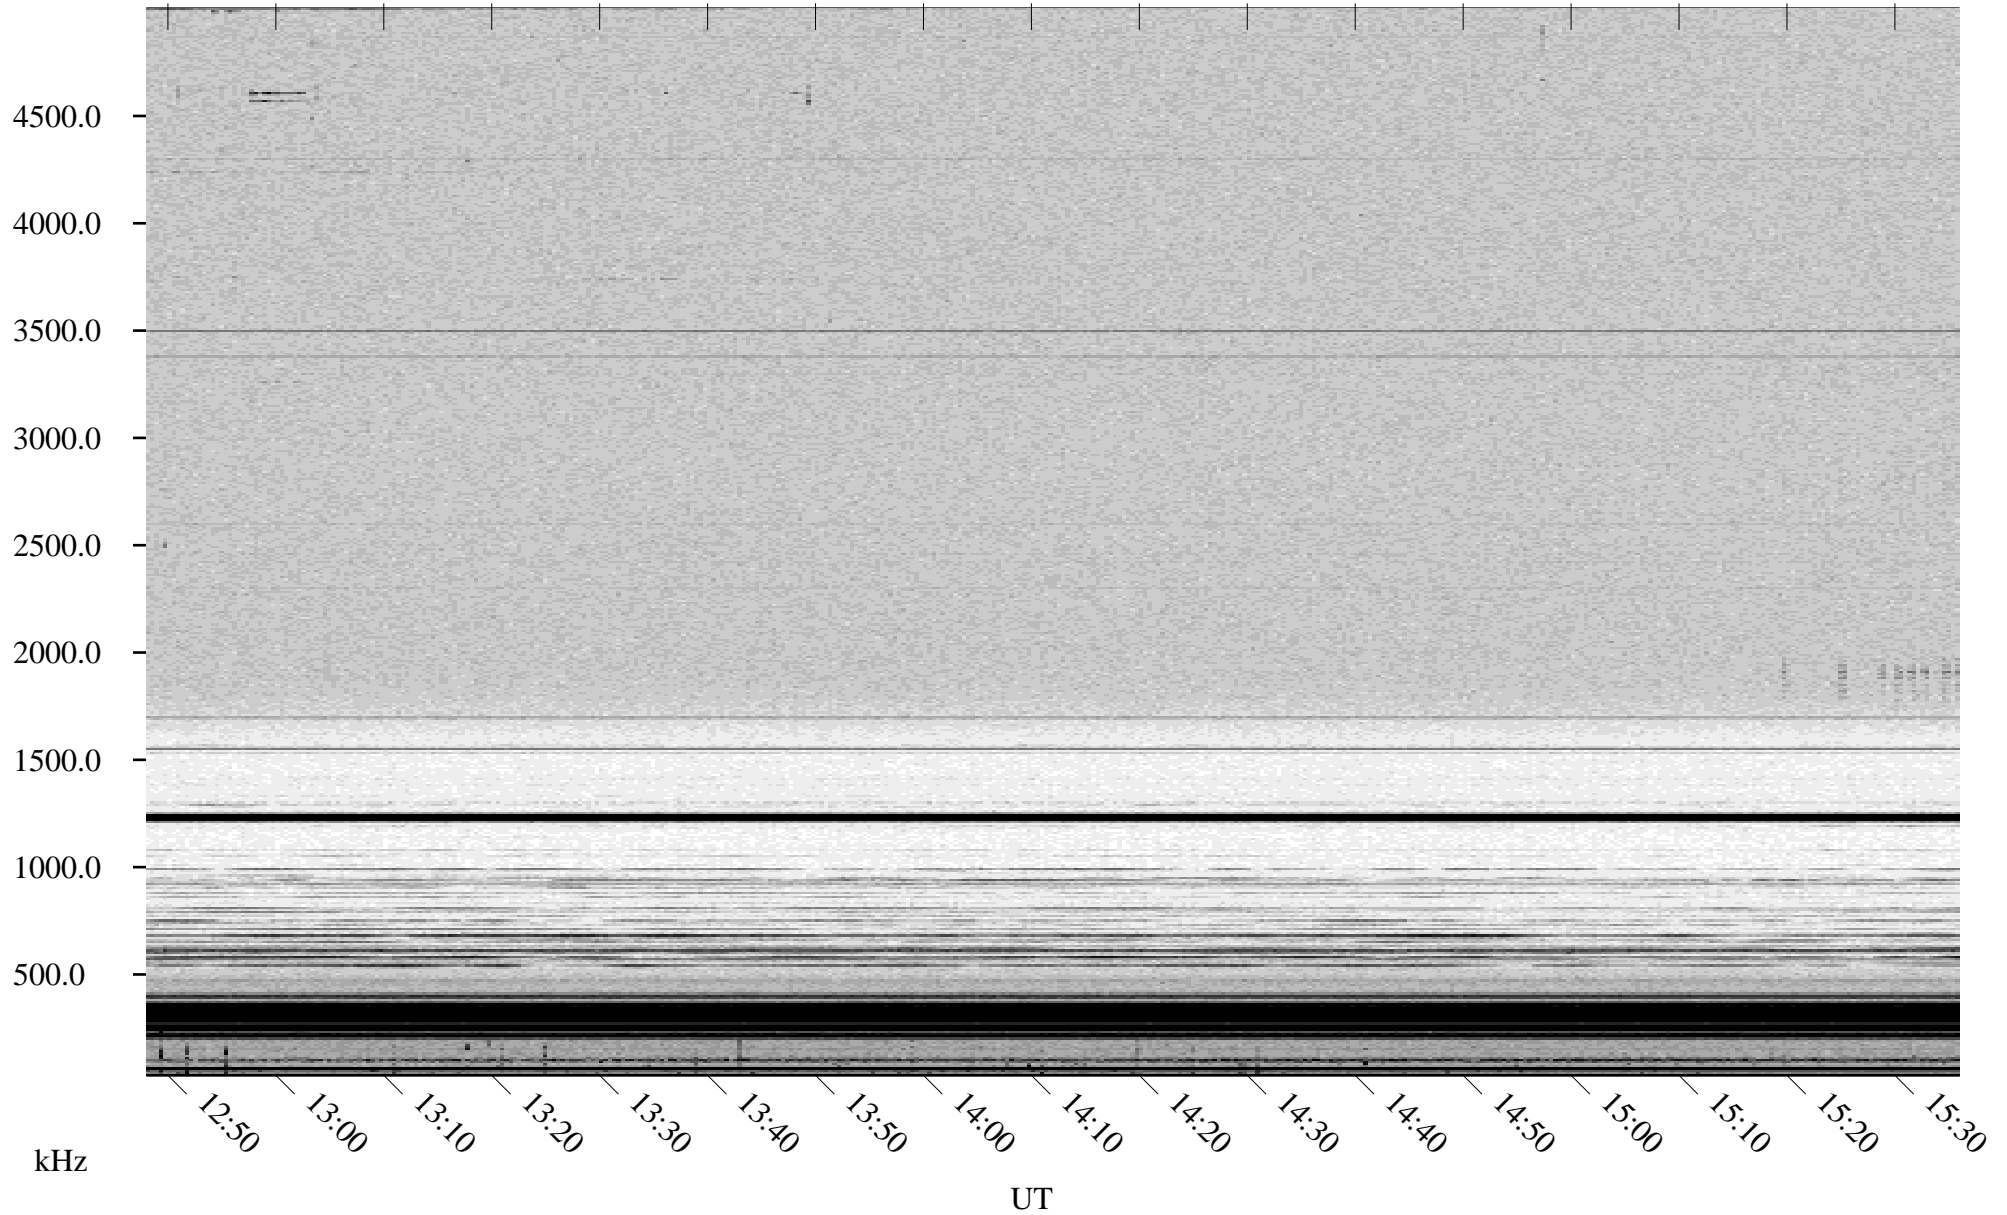

06/15/2002 Churchill, Manitoba

Linear Scale Black = 161 White = 15

ch02166l.r00m max_12

Page 1

06/15/2002 Churchill, Manitoba

Linear Scale Black = 161 White = 15

ch02166l.r00m max_12

Page 2

06/16/2002 Churchill, Manitoba

Linear Scale Black = 161 White = 15

ch02166l.r00m max_12

Page 3

06/16/2002 Churchill, Manitoba

Linear Scale Black = 161 White = 15

ch02166l.r00m max_12

Page 4

06/16/2002 Churchill, Manitoba

Linear Scale Black = 161 White = 15

ch02166l.r00m max_12

Page 5

06/16/2002 Churchill, Manitoba

Linear Scale Black = 161 White = 15

ch02166l.r00m max_12

Page 6

06/16/2002 Churchill, Manitoba

Linear Scale Black = 161 White = 15

ch02166l.r00m max_12

Page 7

06/16/2002 Churchill, Manitoba

Linear Scale Black = 161 White = 15

ch02166l.r00m max_12