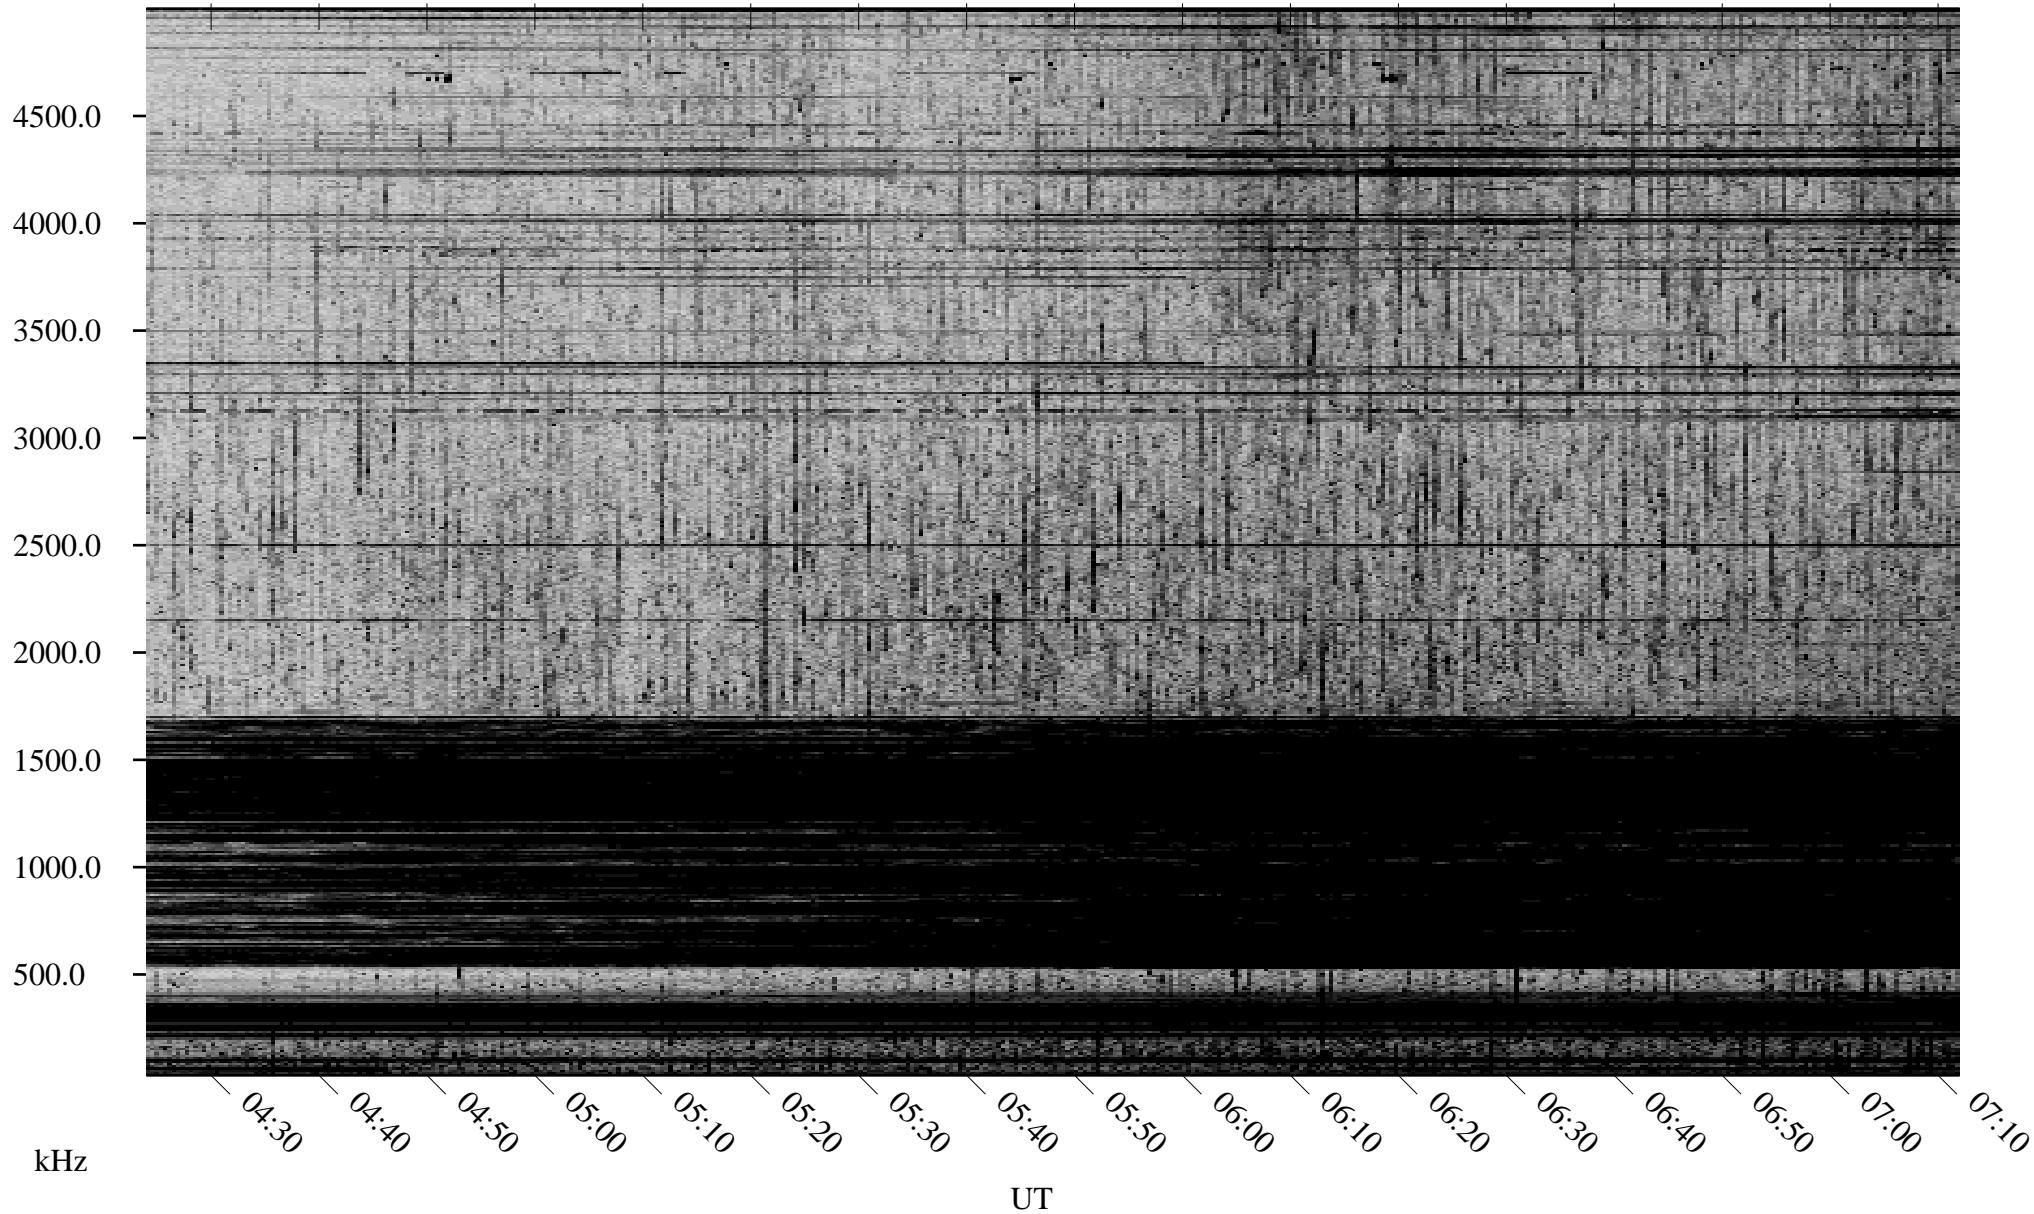

06/16/2002 Churchill, Manitoba

Linear Scale Black = 161 White = 15

ch02167l.r00m max_12

Page 1

06/16/2002 Churchill, Manitoba

Linear Scale Black = 161 White = 15

ch02167l.r00m max_12

Page 2

06/17/2002 Churchill, Manitoba

Linear Scale Black = 161 White = 15

ch02167l.r00m max_12

Page 3

06/17/2002 Churchill, Manitoba

Linear Scale Black = 161 White = 15

ch02167l.r00m max_12

Page 4

06/17/2002 Churchill, Manitoba

Linear Scale Black = 161 White = 15

ch02167l.r00m max_12

Page 5

06/17/2002 Churchill, Manitoba

Linear Scale Black = 161 White = 15

ch02167l.r00m max_12

Page 6

06/17/2002 Churchill, Manitoba

Linear Scale Black = 161 White = 15

ch02167l.r00m max_12

Page 7

06/17/2002 Churchill, Manitoba

Linear Scale Black = 161 White = 15

ch02167l.r00m max_12

Page 8