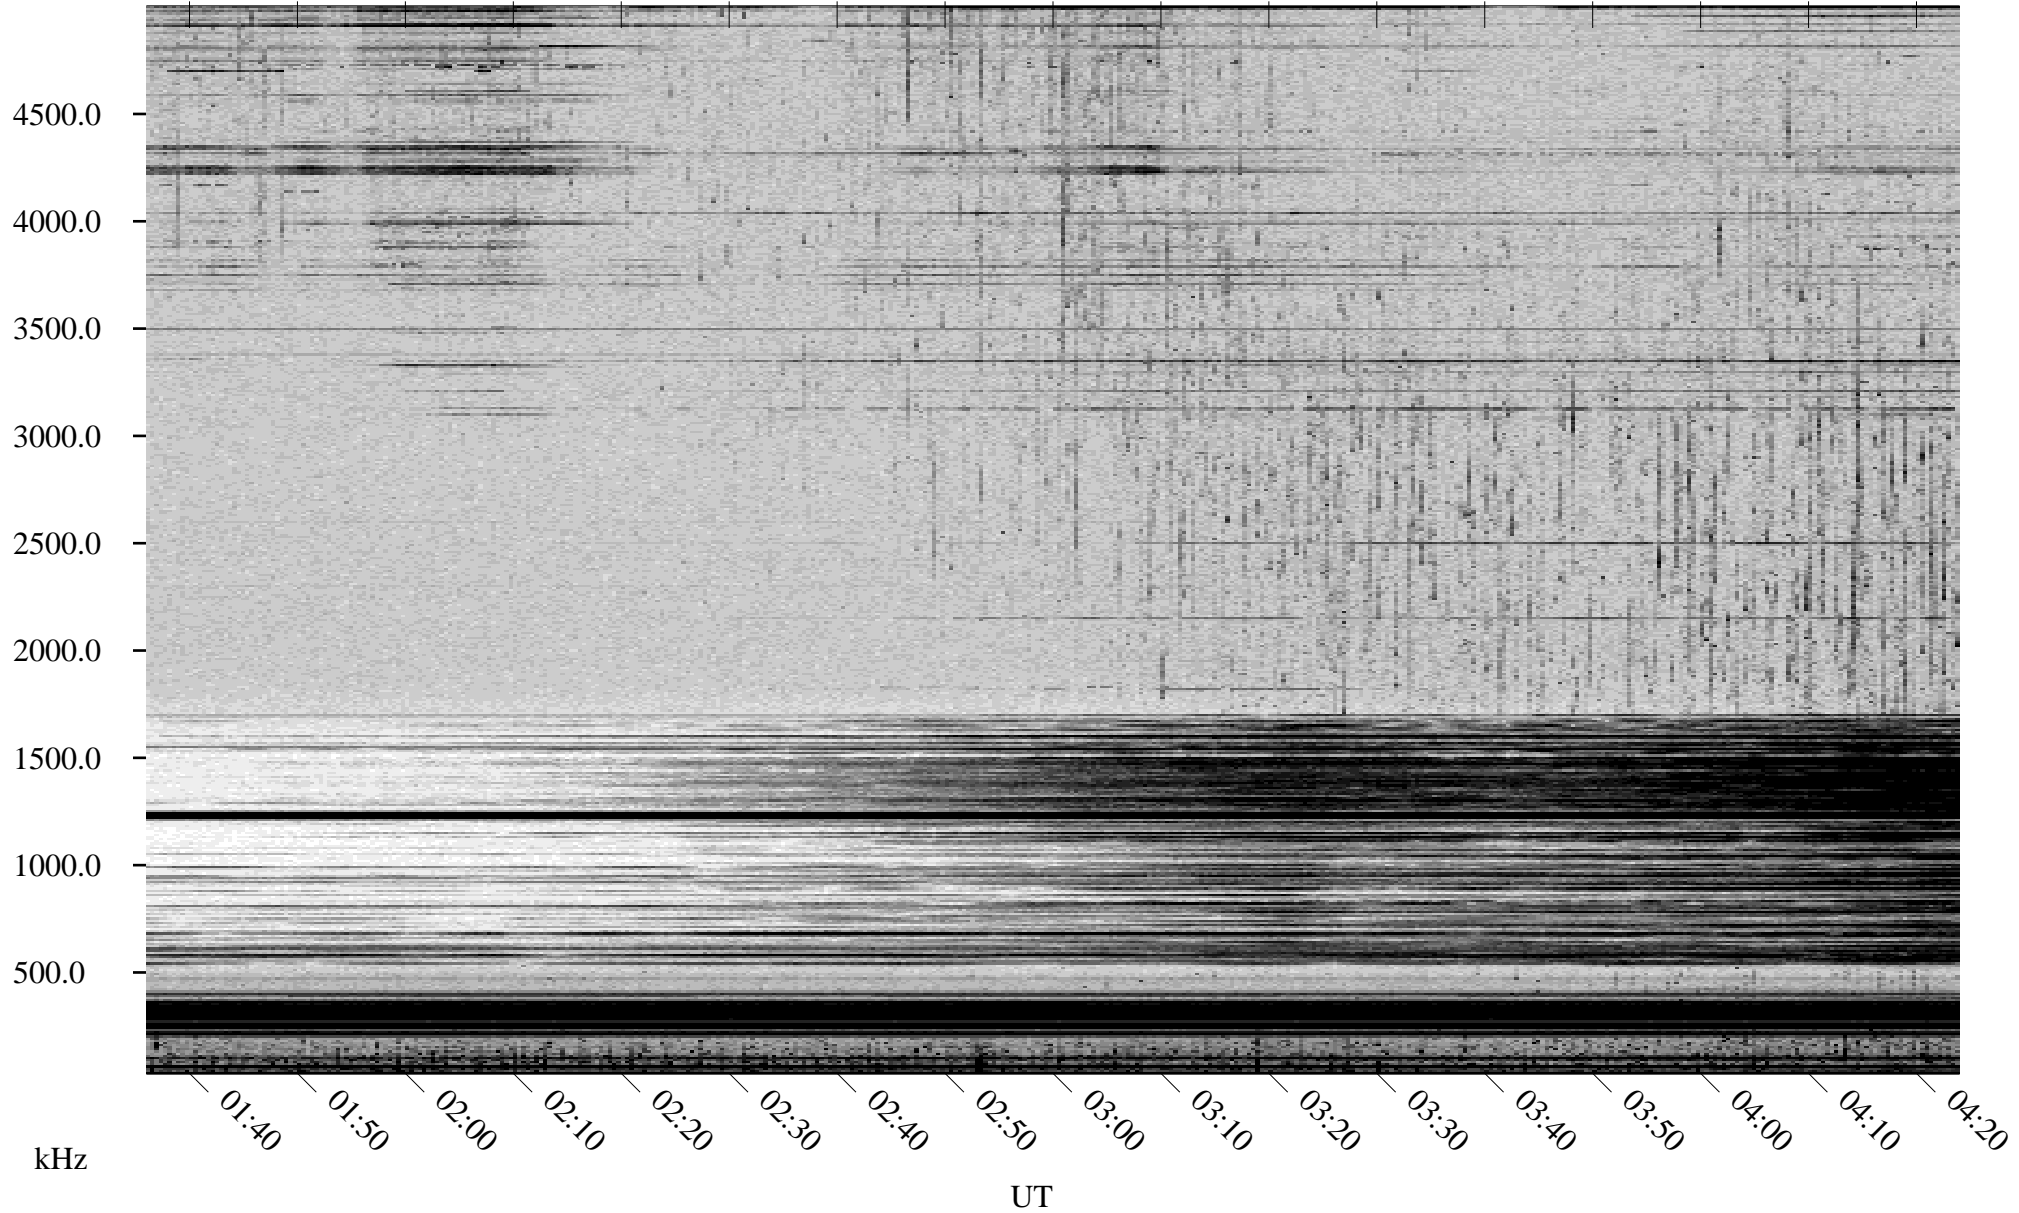

06/16/2002 Churchill, Manitoba

Linear Scale Black = 161 White = 15

ch02167l.r00m max_12

Page 1

06/16/2002 Churchill, Manitoba

Linear Scale Black = 161 White = 15

ch02167l.r00m max_12

Page 2

06/17/2002 Churchill, Manitoba

Linear Scale Black = 161 White = 15

ch02167l.r00m max_12

Page 3

06/17/2002 Churchill, Manitoba

Linear Scale Black = 161 White = 15

ch02167l.r00m max_12

Page 4

06/17/2002 Churchill, Manitoba

Linear Scale Black = 161 White = 15

ch02167l.r00m max_12

Page 5

06/17/2002 Churchill, Manitoba

Linear Scale Black = 161 White = 15

ch02167l.r00m max_12

Page 6

06/17/2002 Churchill, Manitoba

Linear Scale Black = 161 White = 15

ch02167l.r00m max_12

Page 7

06/17/2002 Churchill, Manitoba

Linear Scale Black = 161 White = 15

ch02167l.r00m max_12

Page 8