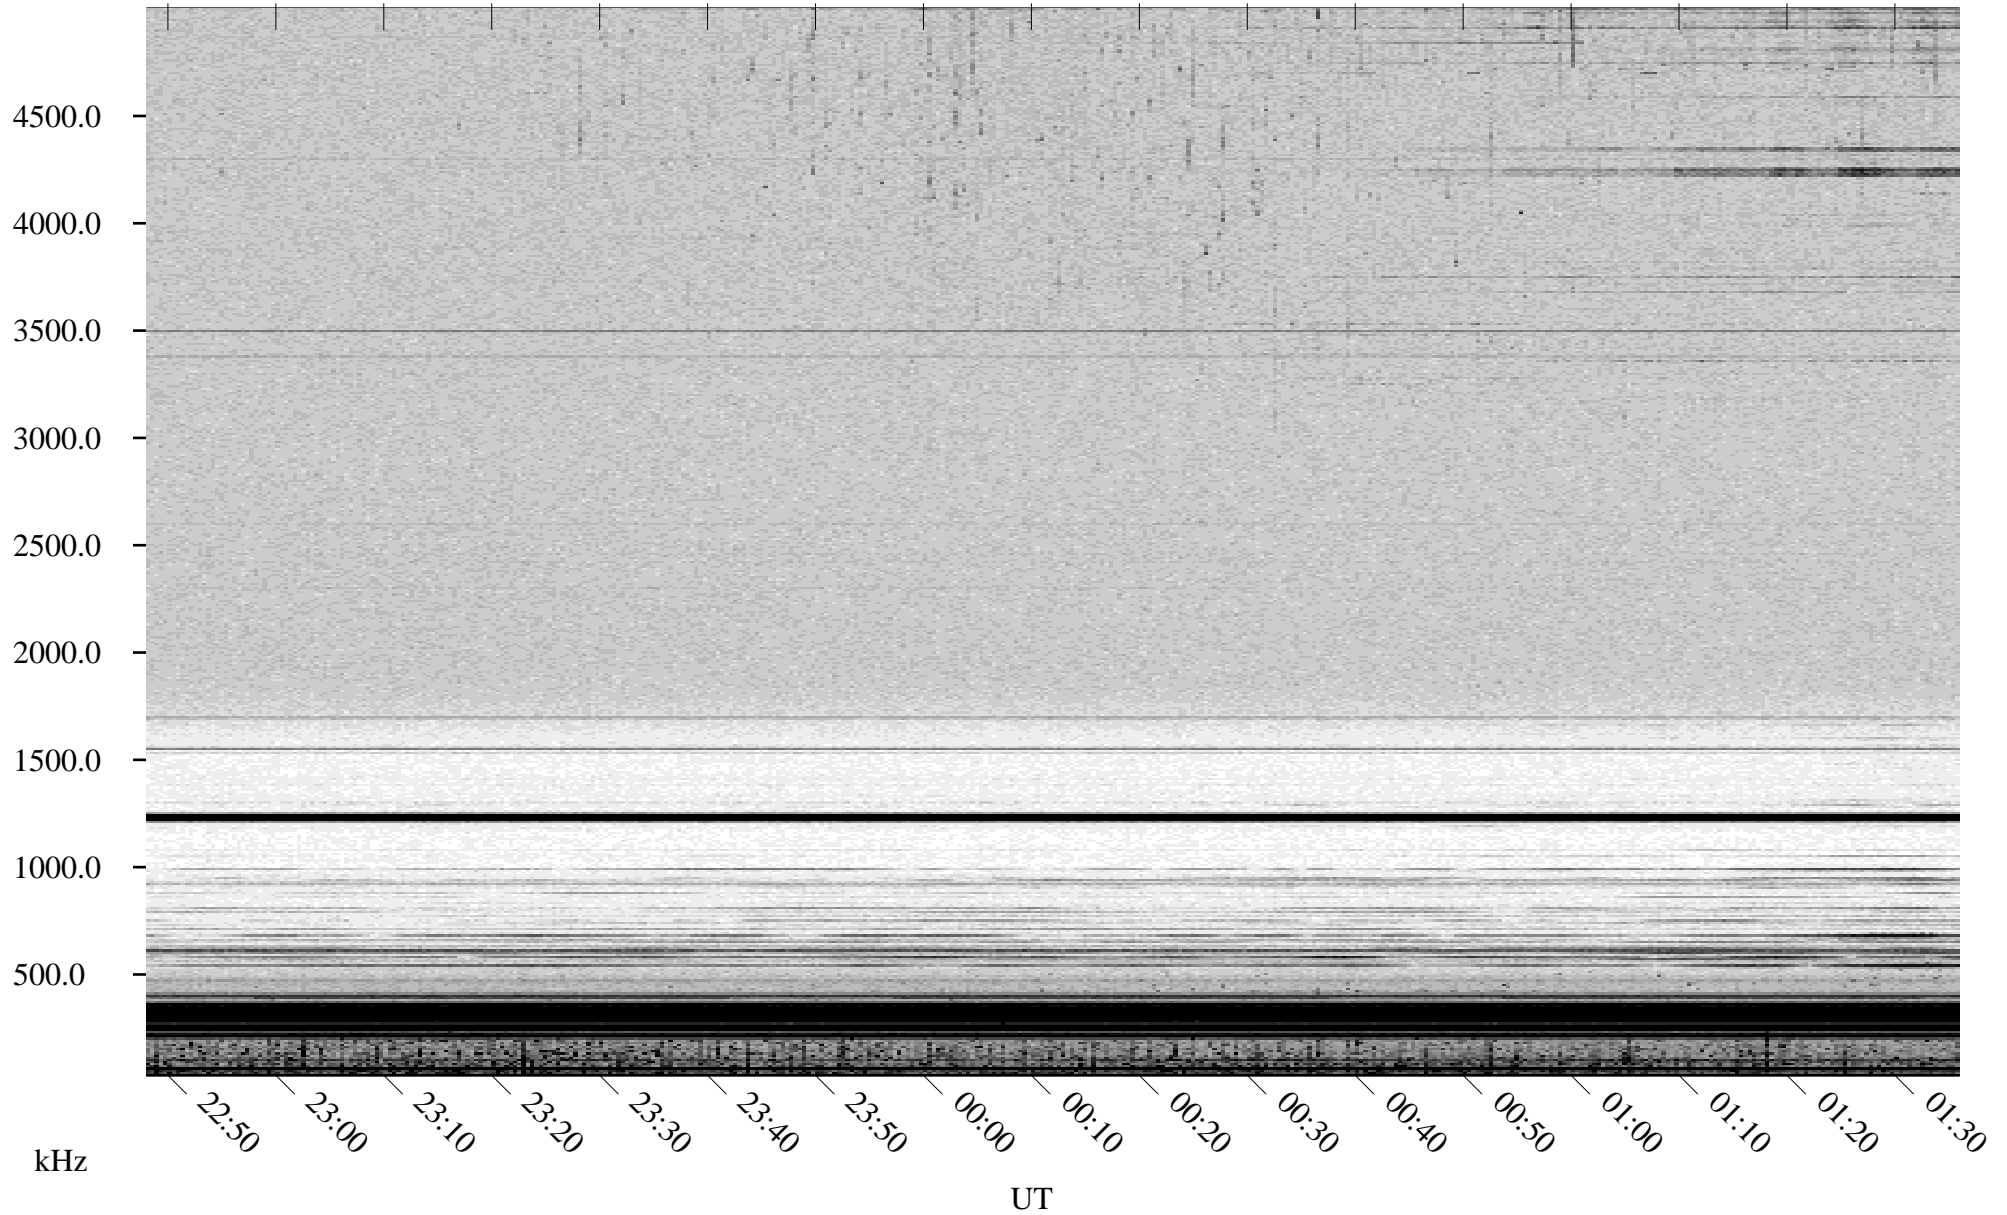

06/16/2002 Churchill, Manitoba

Linear Scale Black = 161 White = 15

ch02167l.r00m max_12

Page 1

06/16/2002 Churchill, Manitoba

Linear Scale Black = 161 White = 15

ch02167l.r00m max_12

Page 2

06/17/2002 Churchill, Manitoba

Linear Scale Black = 161 White = 15

ch02167l.r00m max_12

Page 3

06/17/2002 Churchill, Manitoba

Linear Scale Black = 161 White = 15

ch02167l.r00m max_12

Page 4

06/17/2002 Churchill, Manitoba

Linear Scale Black = 161 White = 15

ch02167l.r00m max_12

Page 5

06/17/2002 Churchill, Manitoba

Linear Scale Black = 161 White = 15

ch02167l.r00m max_12

Page 6

06/17/2002 Churchill, Manitoba

Linear Scale Black = 161 White = 15

ch02167l.r00m max_12

Page 7

06/17/2002 Churchill, Manitoba

Linear Scale Black = 161 White = 15

ch02167l.r00m max_12

Page 8