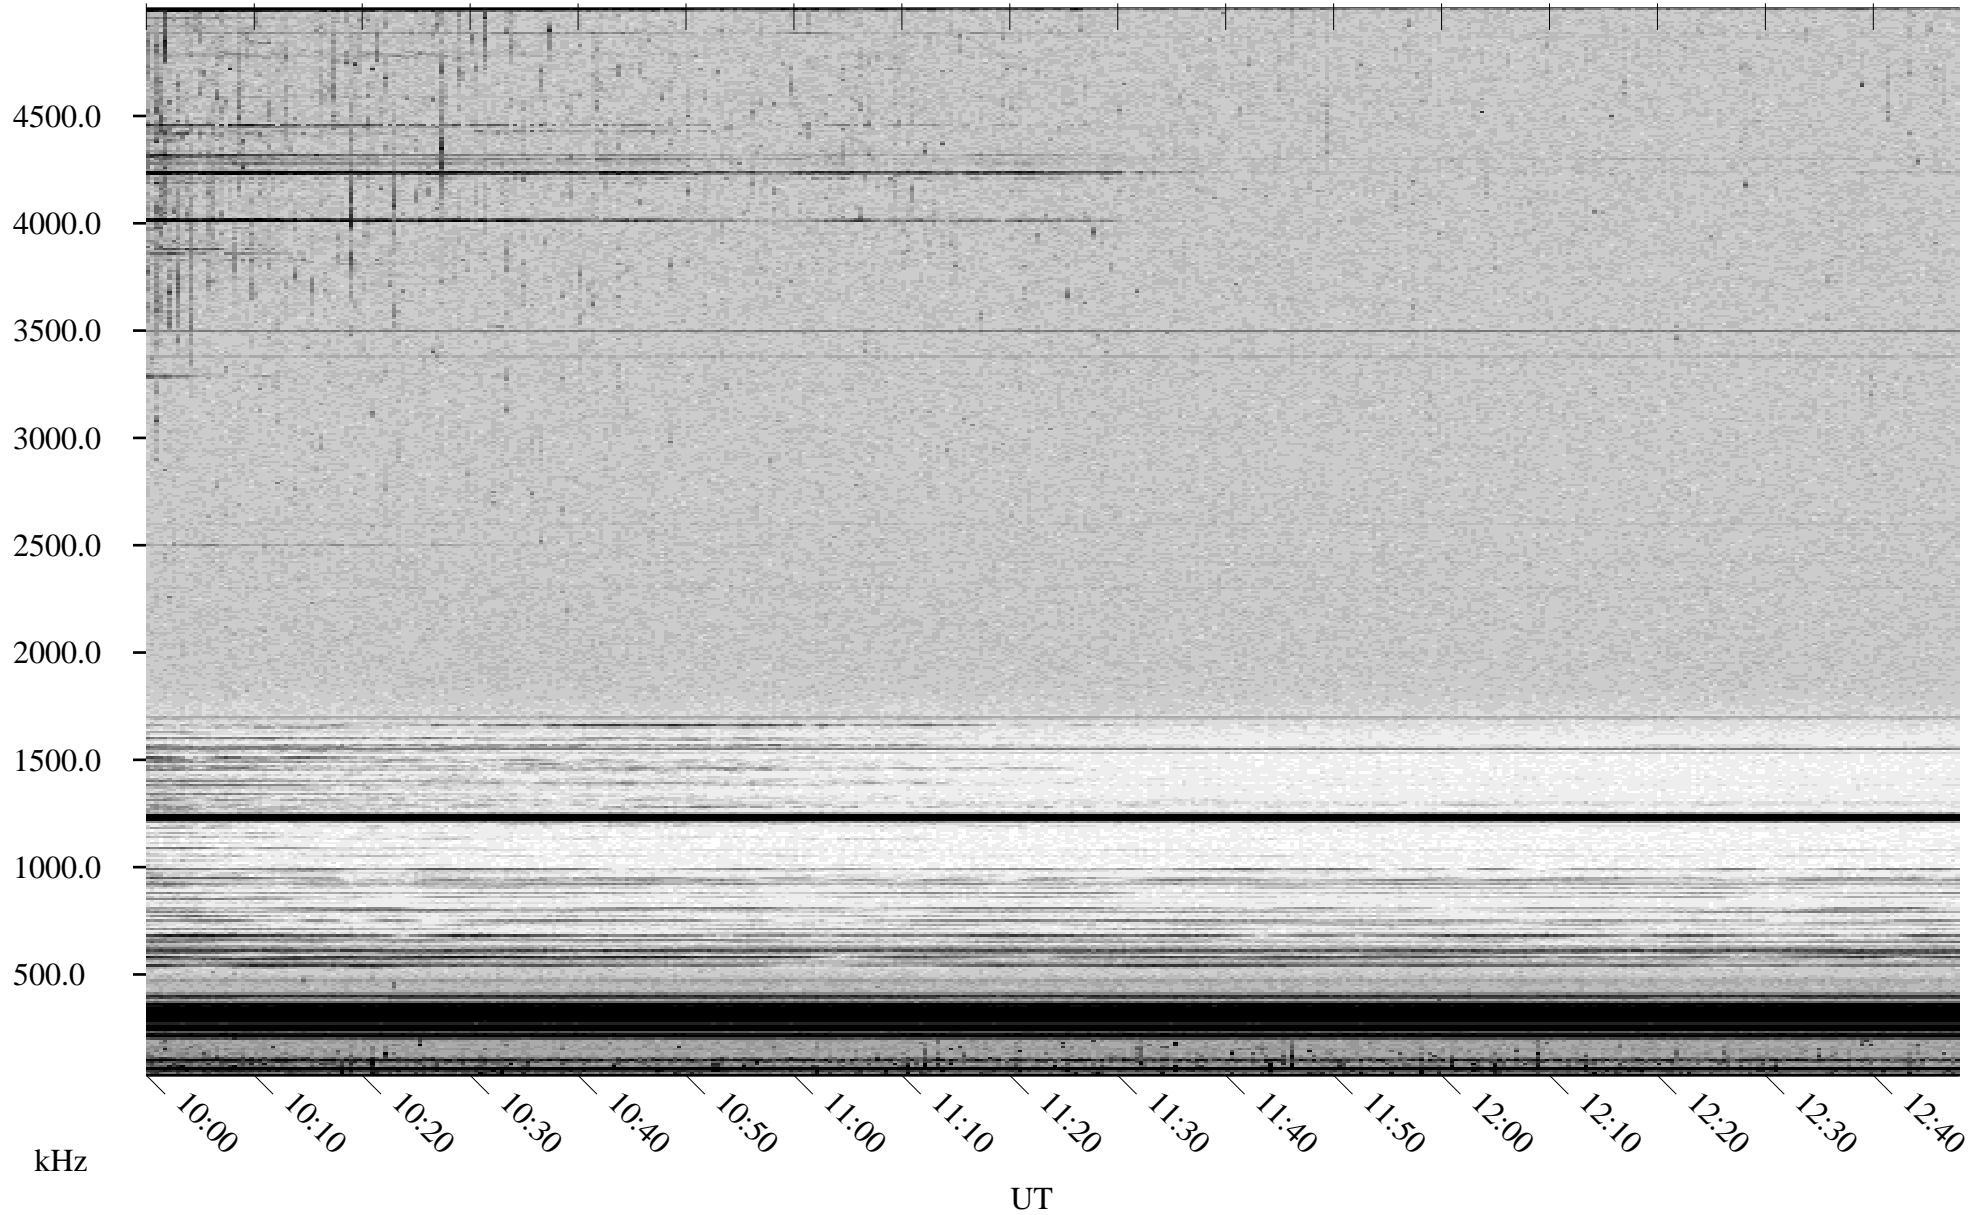

06/16/2002 Churchill, Manitoba

Linear Scale Black = 161 White = 15

ch02167l.r00m max_12

Page 1

06/16/2002 Churchill, Manitoba

Linear Scale Black = 161 White = 15

ch02167l.r00m max_12

Page 2

06/17/2002 Churchill, Manitoba

Linear Scale Black = 161 White = 15

ch02167l.r00m max_12

Page 3

06/17/2002 Churchill, Manitoba

Linear Scale Black = 161 White = 15

ch02167l.r00m max_12

Page 4

06/17/2002 Churchill, Manitoba

Linear Scale Black = 161 White = 15

ch02167l.r00m max_12

Page 5

06/17/2002 Churchill, Manitoba

Linear Scale Black = 161 White = 15

ch02167l.r00m max_12

Page 6

06/17/2002 Churchill, Manitoba

Linear Scale Black = 161 White = 15

ch02167l.r00m max_12

Page 7

06/17/2002 Churchill, Manitoba

Linear Scale Black = 161 White = 15

ch02167l.r00m max_12

Page 8