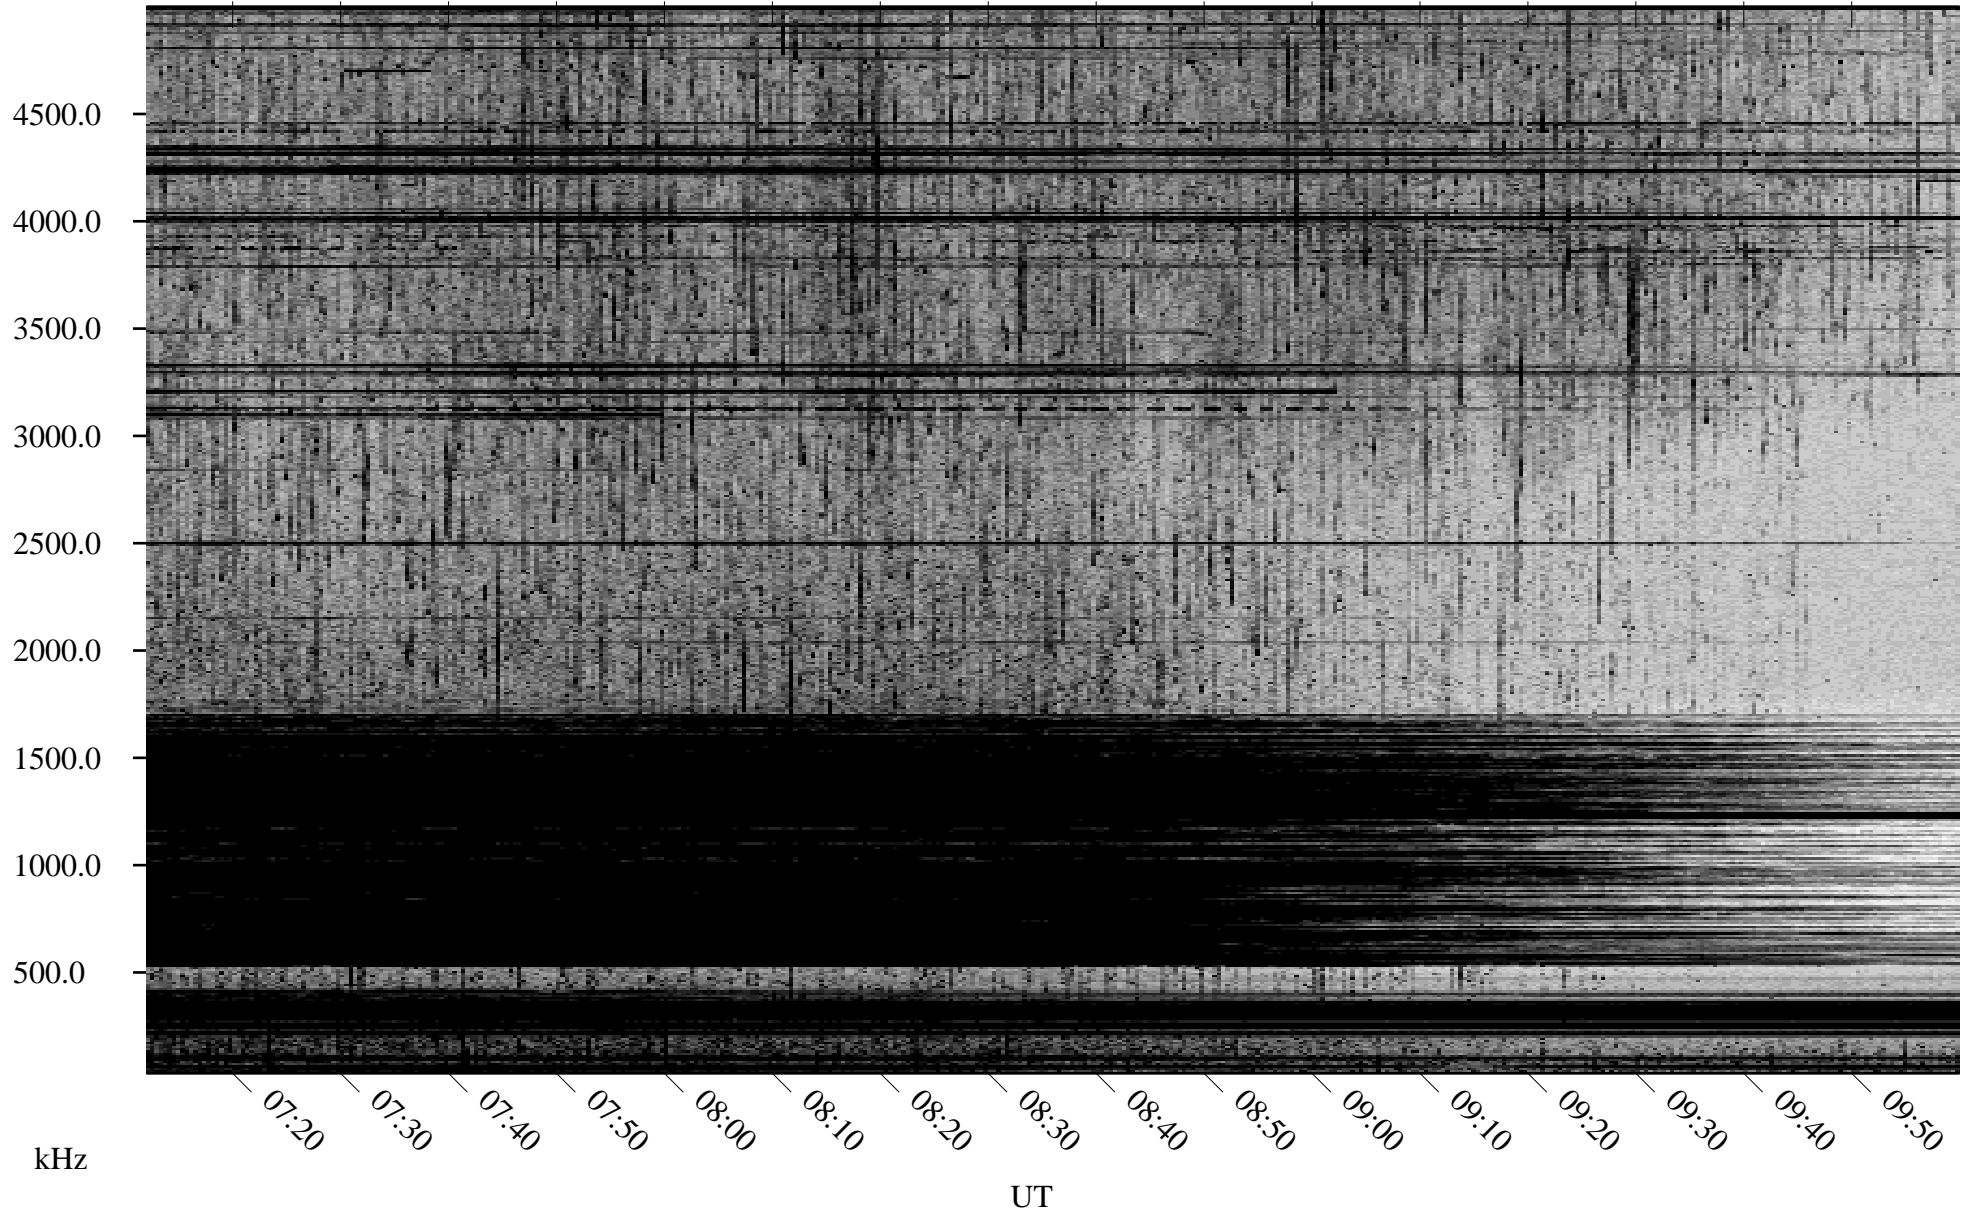

06/16/2002 Churchill, Manitoba

Linear Scale Black = 161 White = 15

ch02167l.r00m max_12

Page 1

06/16/2002 Churchill, Manitoba

Linear Scale Black = 161 White = 15

ch02167l.r00m max_12

Page 2

06/17/2002 Churchill, Manitoba

Linear Scale Black = 161 White = 15

ch02167l.r00m max_12

Page 3

06/17/2002 Churchill, Manitoba

Linear Scale Black = 161 White = 15

ch02167l.r00m max_12

Page 4

06/17/2002 Churchill, Manitoba

Linear Scale Black = 161 White = 15

ch02167l.r00m max_12

Page 5

06/17/2002 Churchill, Manitoba

Linear Scale Black = 161 White = 15

ch02167l.r00m max_12

Page 6

06/17/2002 Churchill, Manitoba

Linear Scale Black = 161 White = 15

ch02167l.r00m max_12

Page 7

06/17/2002 Churchill, Manitoba

Linear Scale Black = 161 White = 15

ch02167l.r00m max_12

Page 8