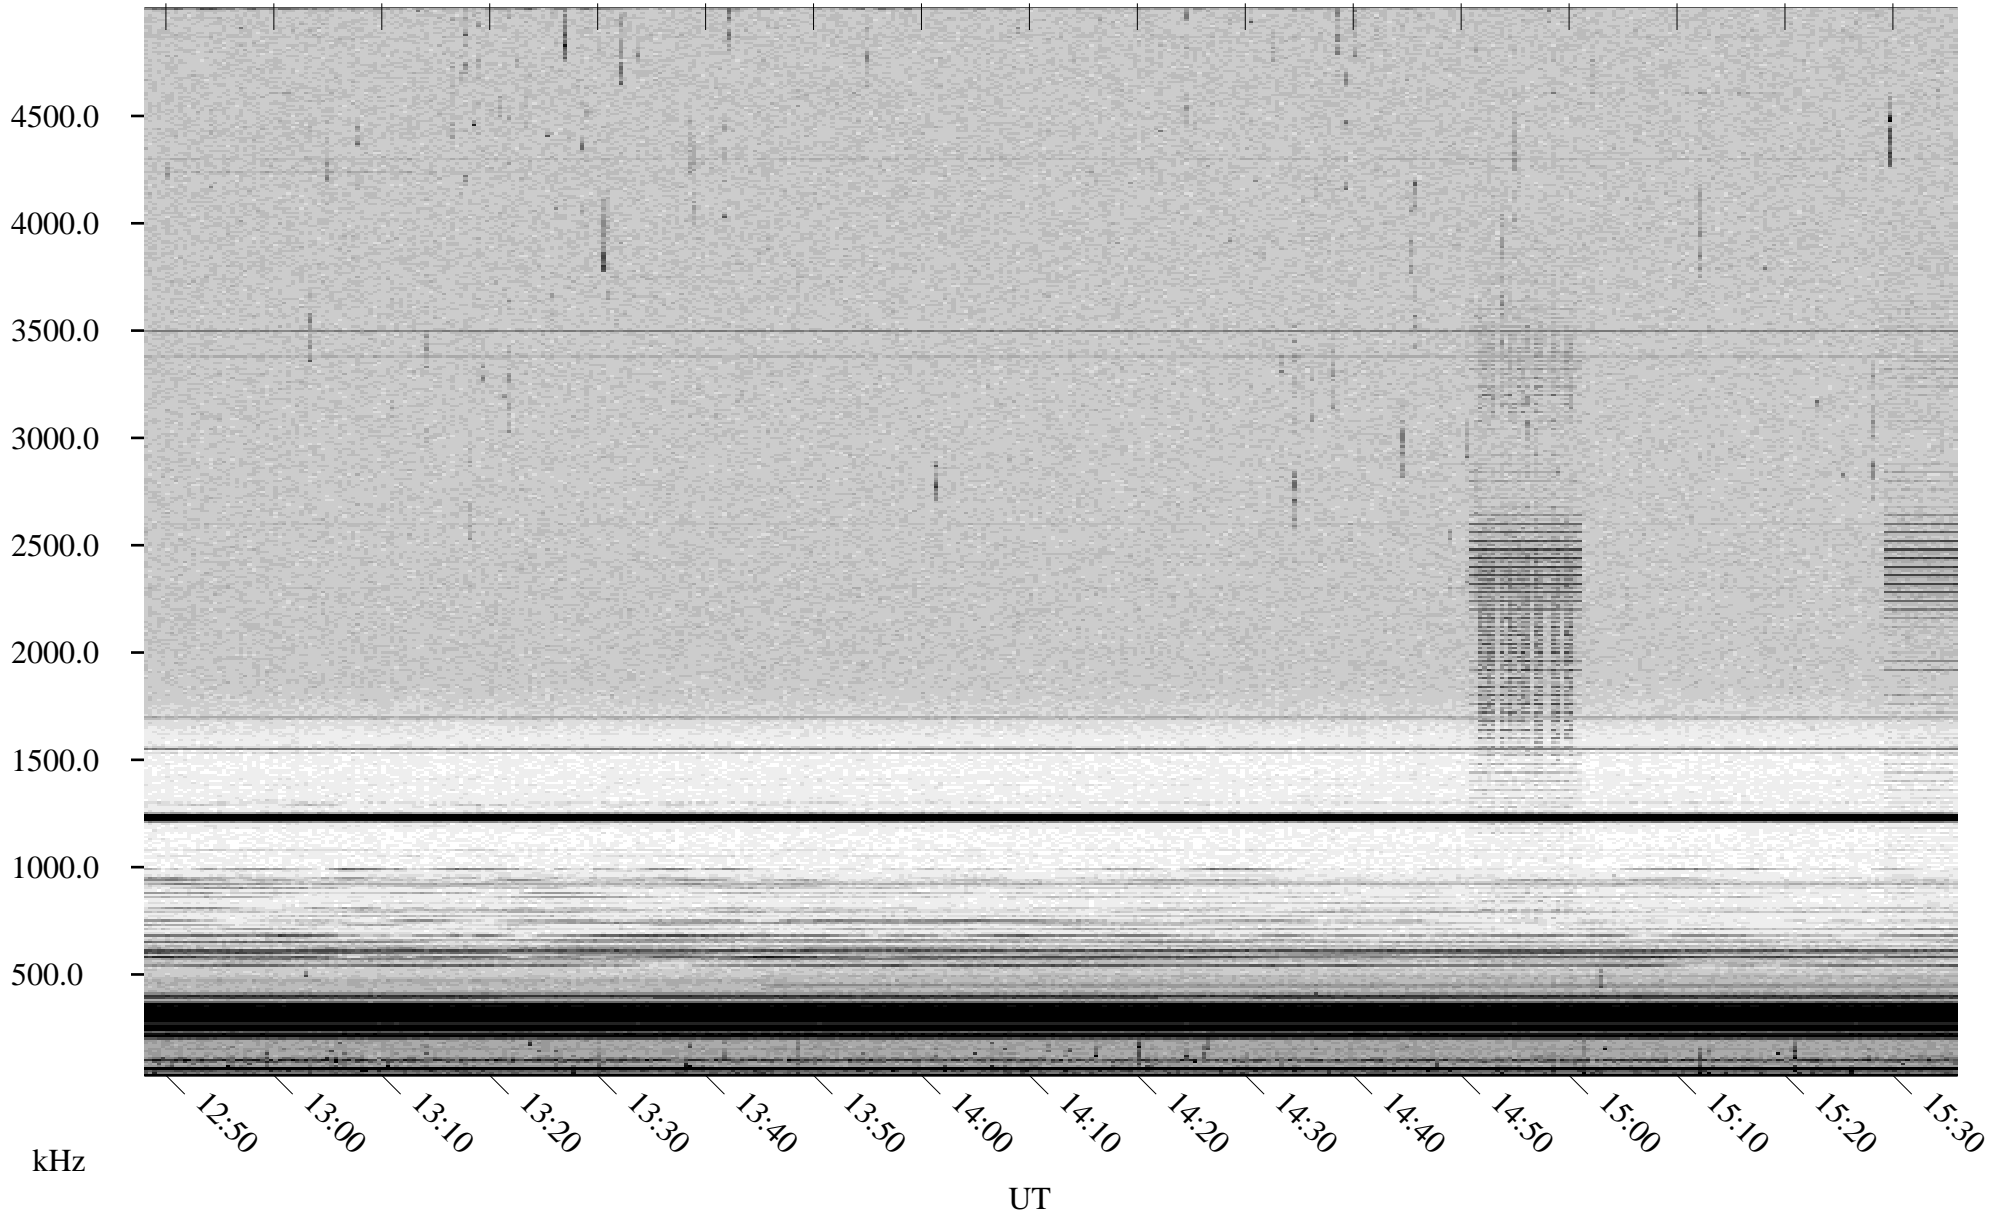

06/16/2002 Churchill, Manitoba

Linear Scale Black = 161 White = 15

ch02167l.r00m max_12

Page 1

06/16/2002 Churchill, Manitoba

Linear Scale Black = 161 White = 15

ch02167l.r00m max_12

Page 2

06/17/2002 Churchill, Manitoba

Linear Scale Black = 161 White = 15

ch02167l.r00m max_12

Page 3

06/17/2002 Churchill, Manitoba

Linear Scale Black = 161 White = 15

ch02167l.r00m max_12

Page 4

06/17/2002 Churchill, Manitoba

Linear Scale Black = 161 White = 15

ch02167l.r00m max_12

Page 5

06/17/2002 Churchill, Manitoba

Linear Scale Black = 161 White = 15

ch02167l.r00m max_12

Page 6

06/17/2002 Churchill, Manitoba

Linear Scale Black = 161 White = 15

ch02167l.r00m max_12

Page 7

06/17/2002 Churchill, Manitoba

Linear Scale Black = 161 White = 15

ch02167l.r00m max_12

Page 8