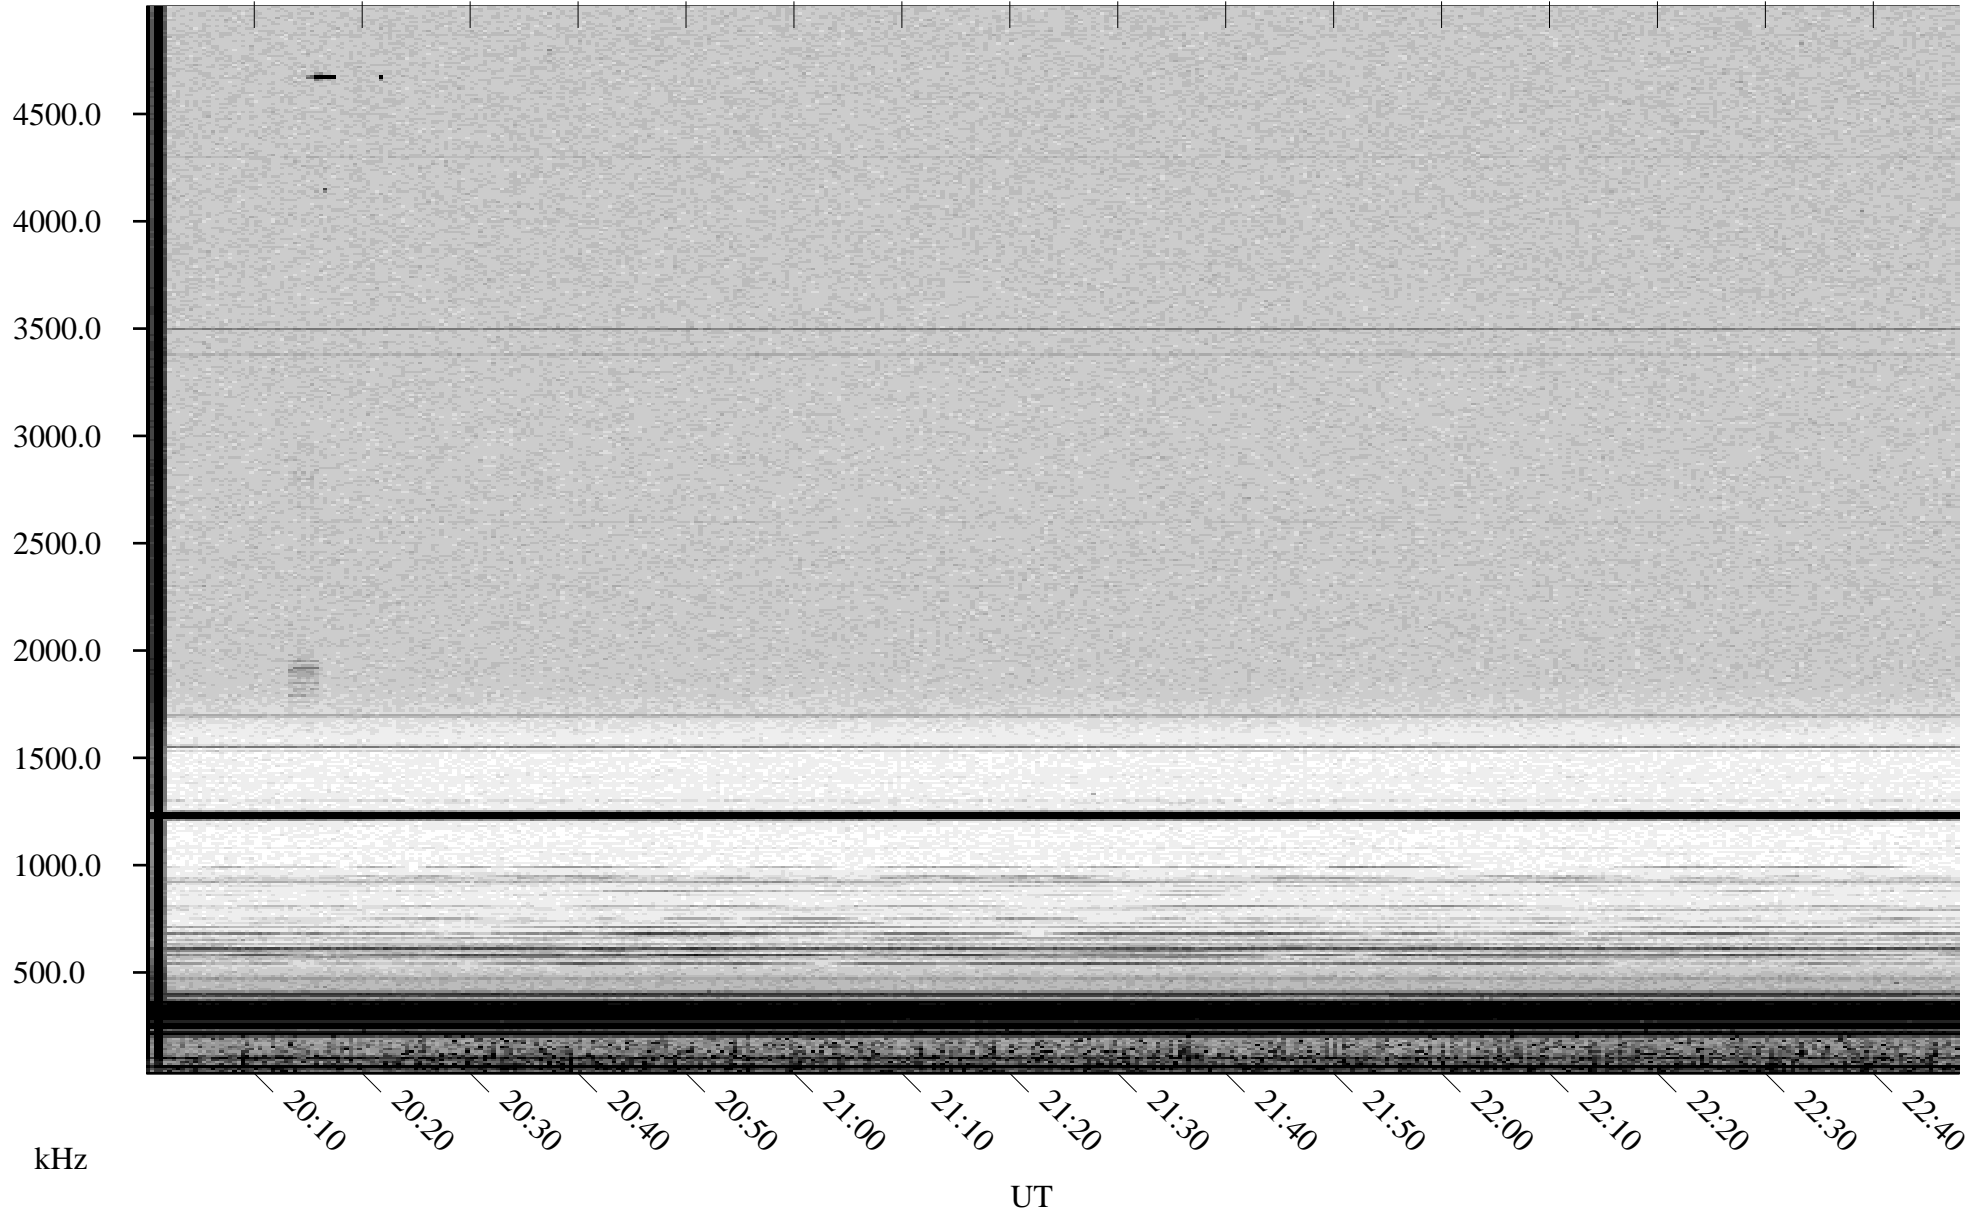

06/16/2002 Churchill, Manitoba

Linear Scale Black = 161 White = 15

ch02167l.r00m max_12

Page 1

06/16/2002 Churchill, Manitoba

Linear Scale Black = 161 White = 15

ch02167l.r00m max_12

Page 2

06/17/2002 Churchill, Manitoba

Linear Scale Black = 161 White = 15

ch02167l.r00m max_12

Page 3

06/17/2002 Churchill, Manitoba

Linear Scale Black = 161 White = 15

ch02167l.r00m max_12

Page 4

06/17/2002 Churchill, Manitoba

Linear Scale Black = 161 White = 15

ch02167l.r00m max_12

Page 5

06/17/2002 Churchill, Manitoba

Linear Scale Black = 161 White = 15

ch02167l.r00m max_12

Page 6

06/17/2002 Churchill, Manitoba

Linear Scale Black = 161 White = 15

ch02167l.r00m max_12

Page 7

06/17/2002 Churchill, Manitoba

Linear Scale Black = 161 White = 15

ch02167l.r00m max_12

Page 8