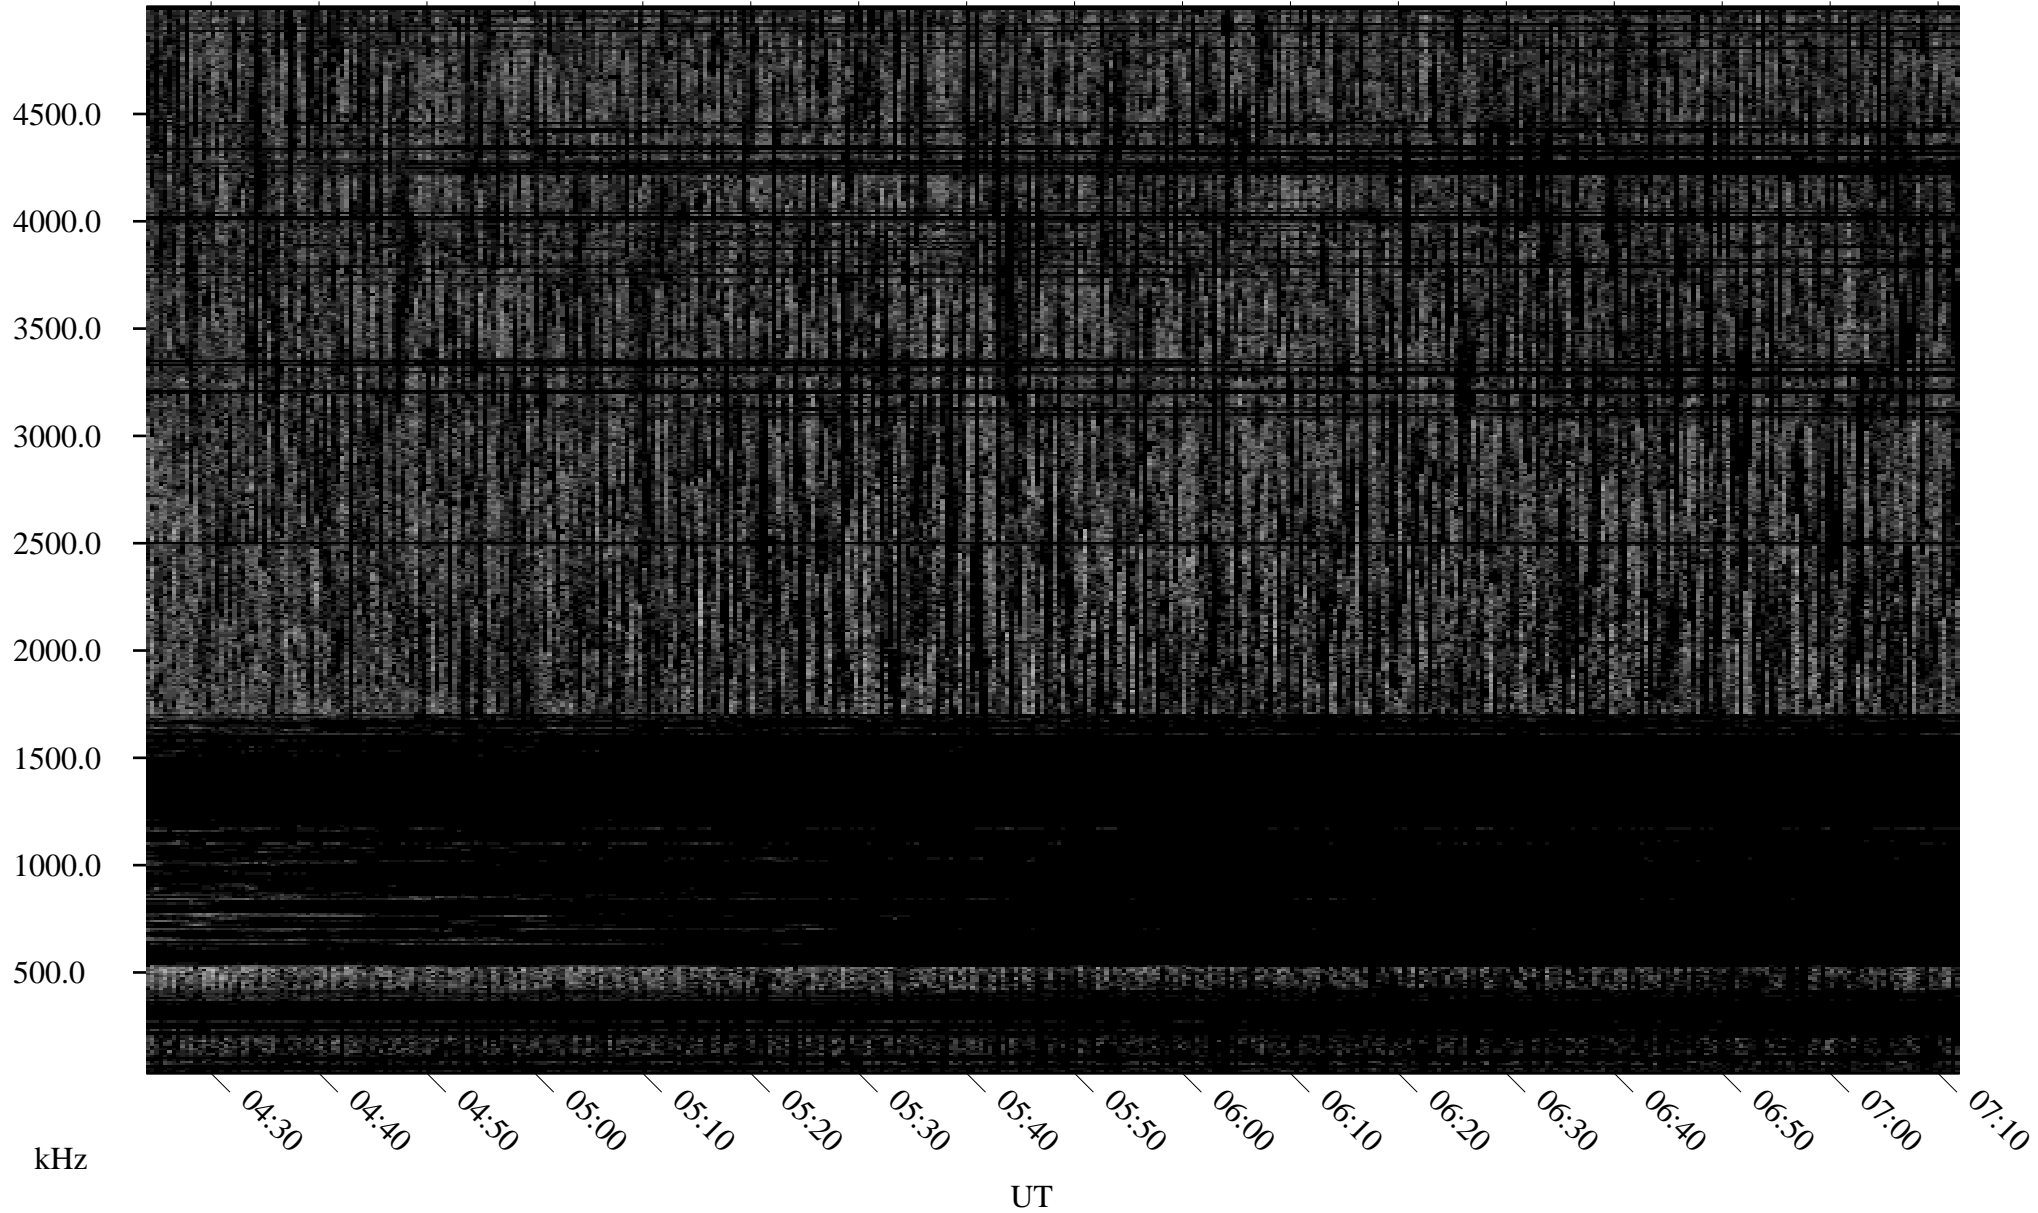

# 06/17/2002 Churchill, Manitoba

Linear Scale    Black = 161    White = 15

ch02168l.r00m max\_12

Page 1

# 06/17/2002 Churchill, Manitoba

Linear Scale    Black = 161    White = 15

ch02168l.r00m max\_12

Page 2

# 06/18/2002 Churchill, Manitoba

Linear Scale    Black = 161    White = 15

ch02168l.r00m max\_12

Page 3

# 06/18/2002 Churchill, Manitoba

Linear Scale    Black = 161    White = 15

ch02168l.r00m max\_12

Page 4