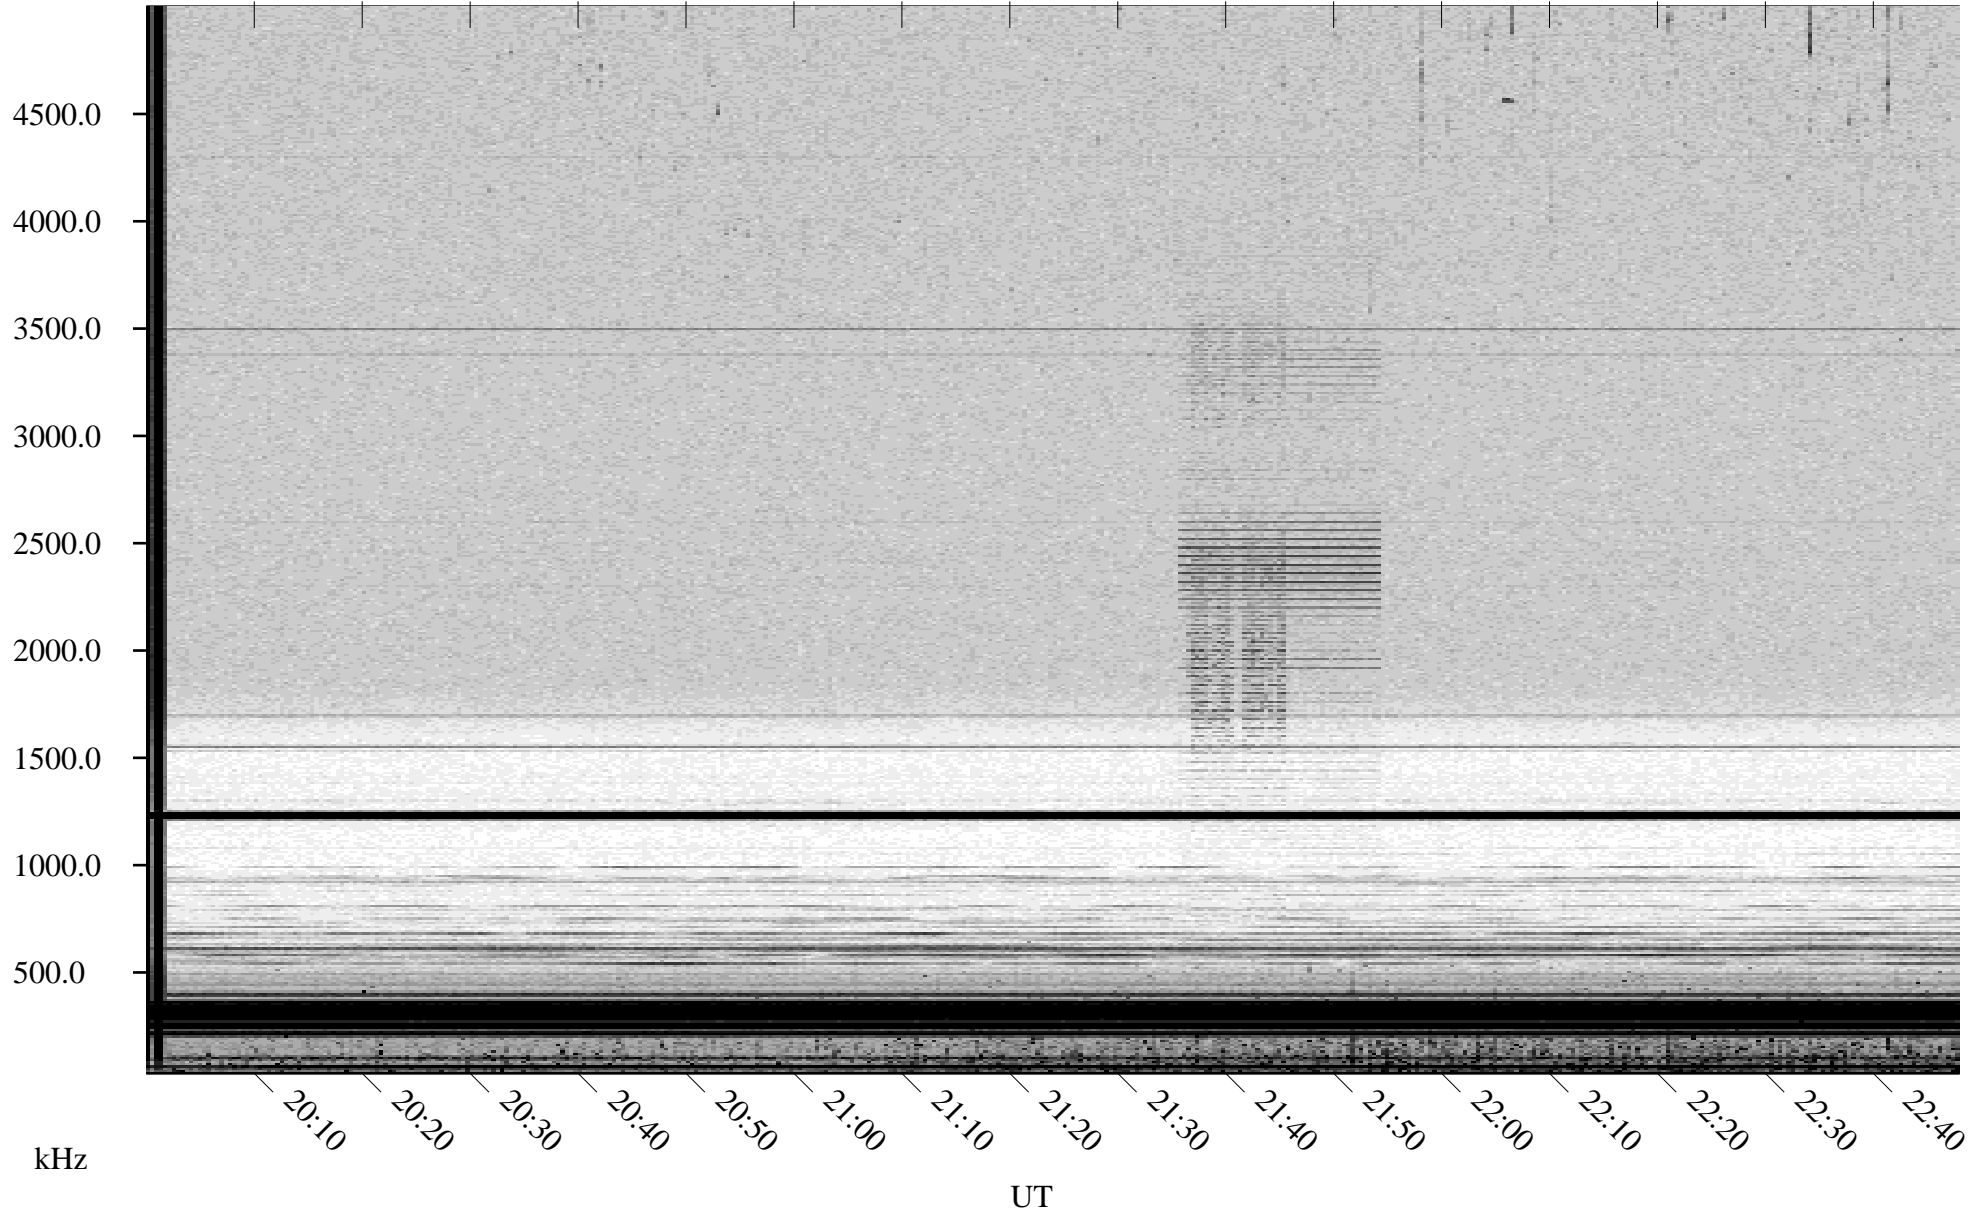

# 06/17/2002 Churchill, Manitoba

Linear Scale    Black = 161    White = 15

ch02168l.r00m max\_12

Page 1

# 06/17/2002 Churchill, Manitoba

Linear Scale    Black = 161    White = 15

ch02168l.r00m max\_12

Page 2

# 06/18/2002 Churchill, Manitoba

Linear Scale    Black = 161    White = 15

ch02168l.r00m max\_12

Page 3

# 06/18/2002 Churchill, Manitoba

Linear Scale    Black = 161    White = 15

ch02168l.r00m max\_12

Page 4