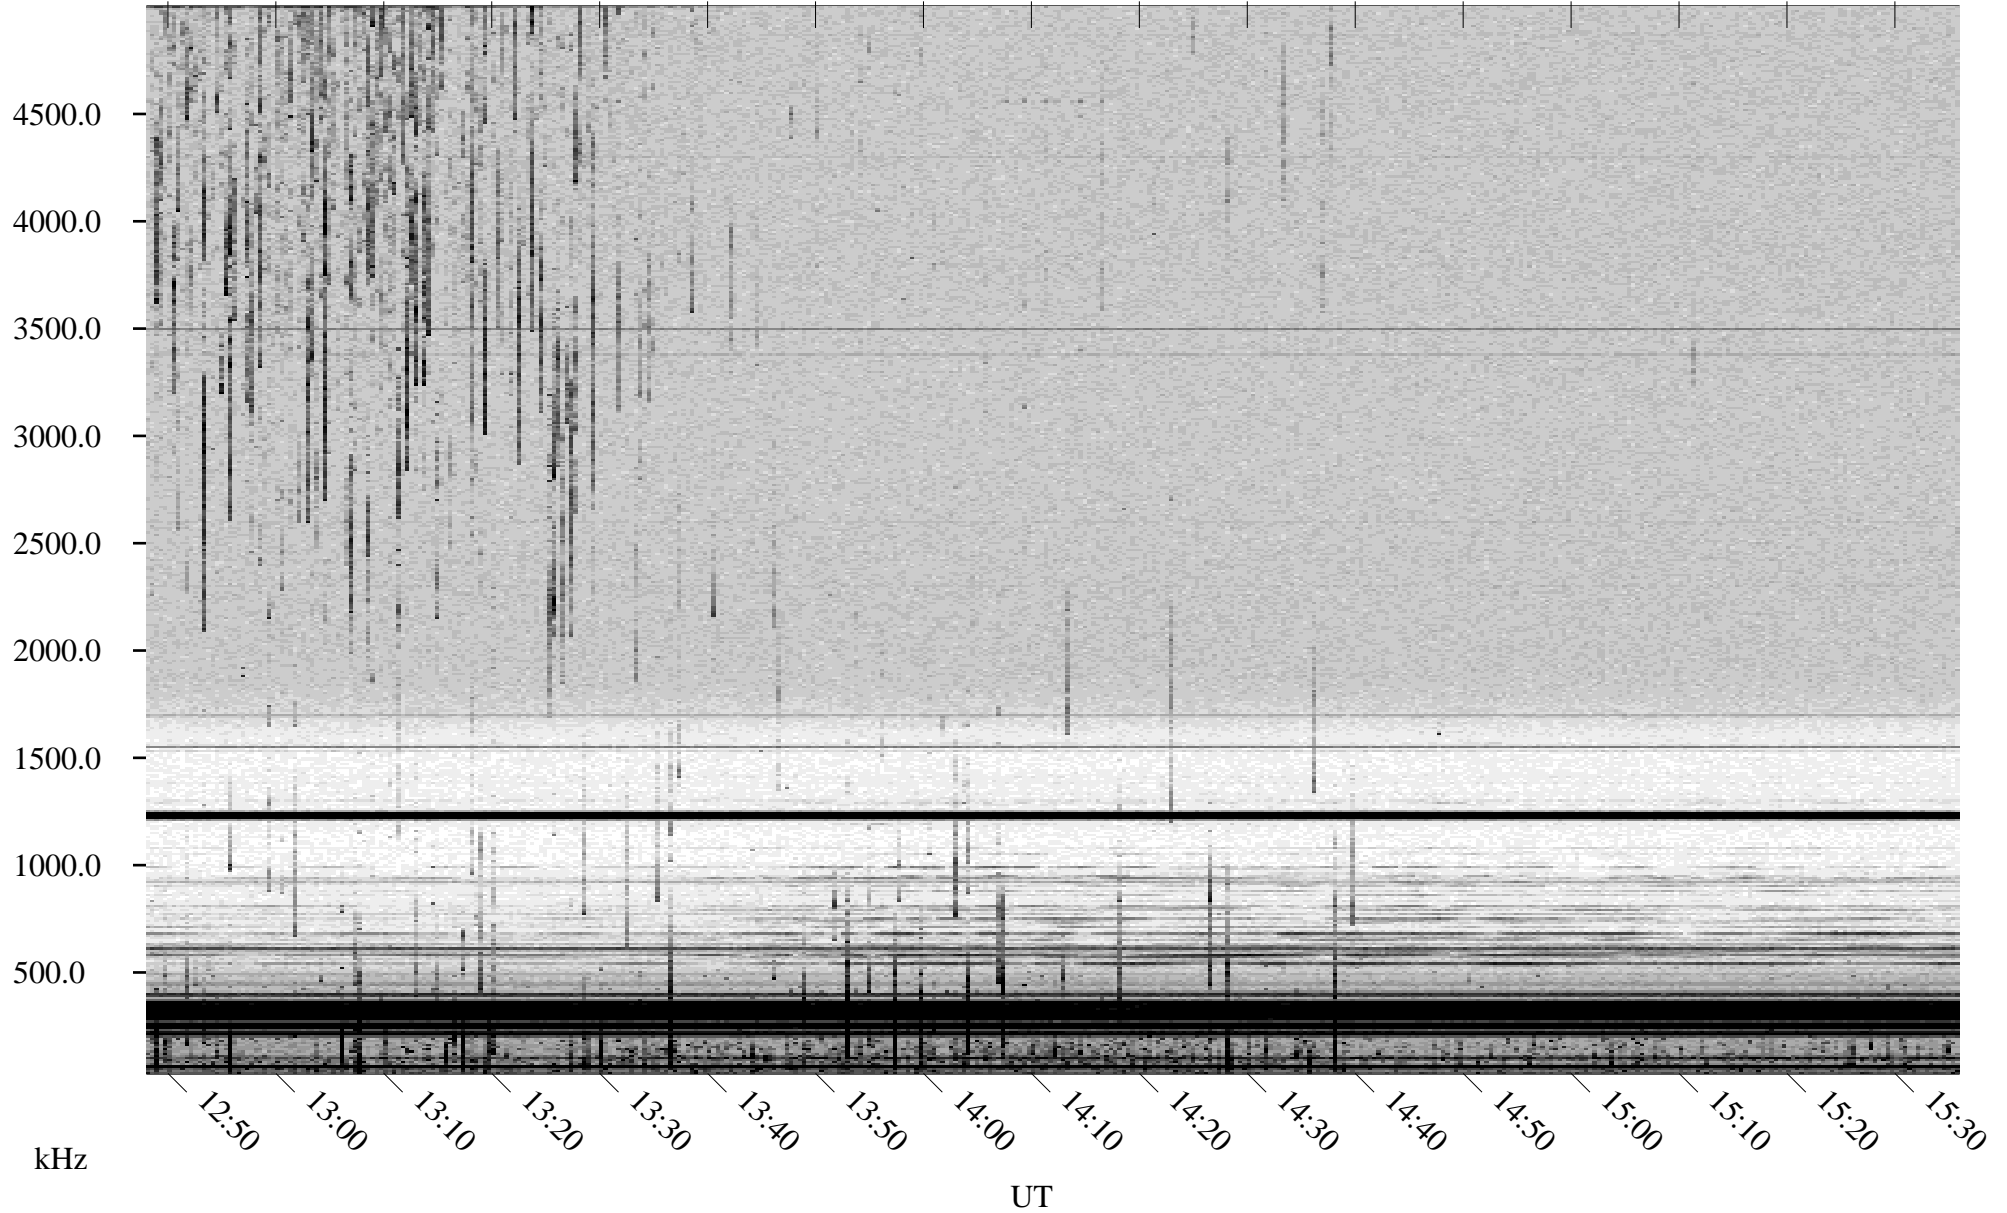

# 06/18/2002 Churchill, Manitoba

Linear Scale    Black = 161    White = 15

ch02168l.r00m max\_12

Page 5

# 06/18/2002 Churchill, Manitoba

Linear Scale    Black = 161    White = 15

ch02168l.r00m max\_12

Page 6

# 06/18/2002 Churchill, Manitoba

Linear Scale    Black = 161    White = 15

ch02168l.r00m max\_12

Page 7

# 06/18/2002 Churchill, Manitoba

Linear Scale    Black = 161    White = 15

ch02168l.r00m max\_12

Page 8