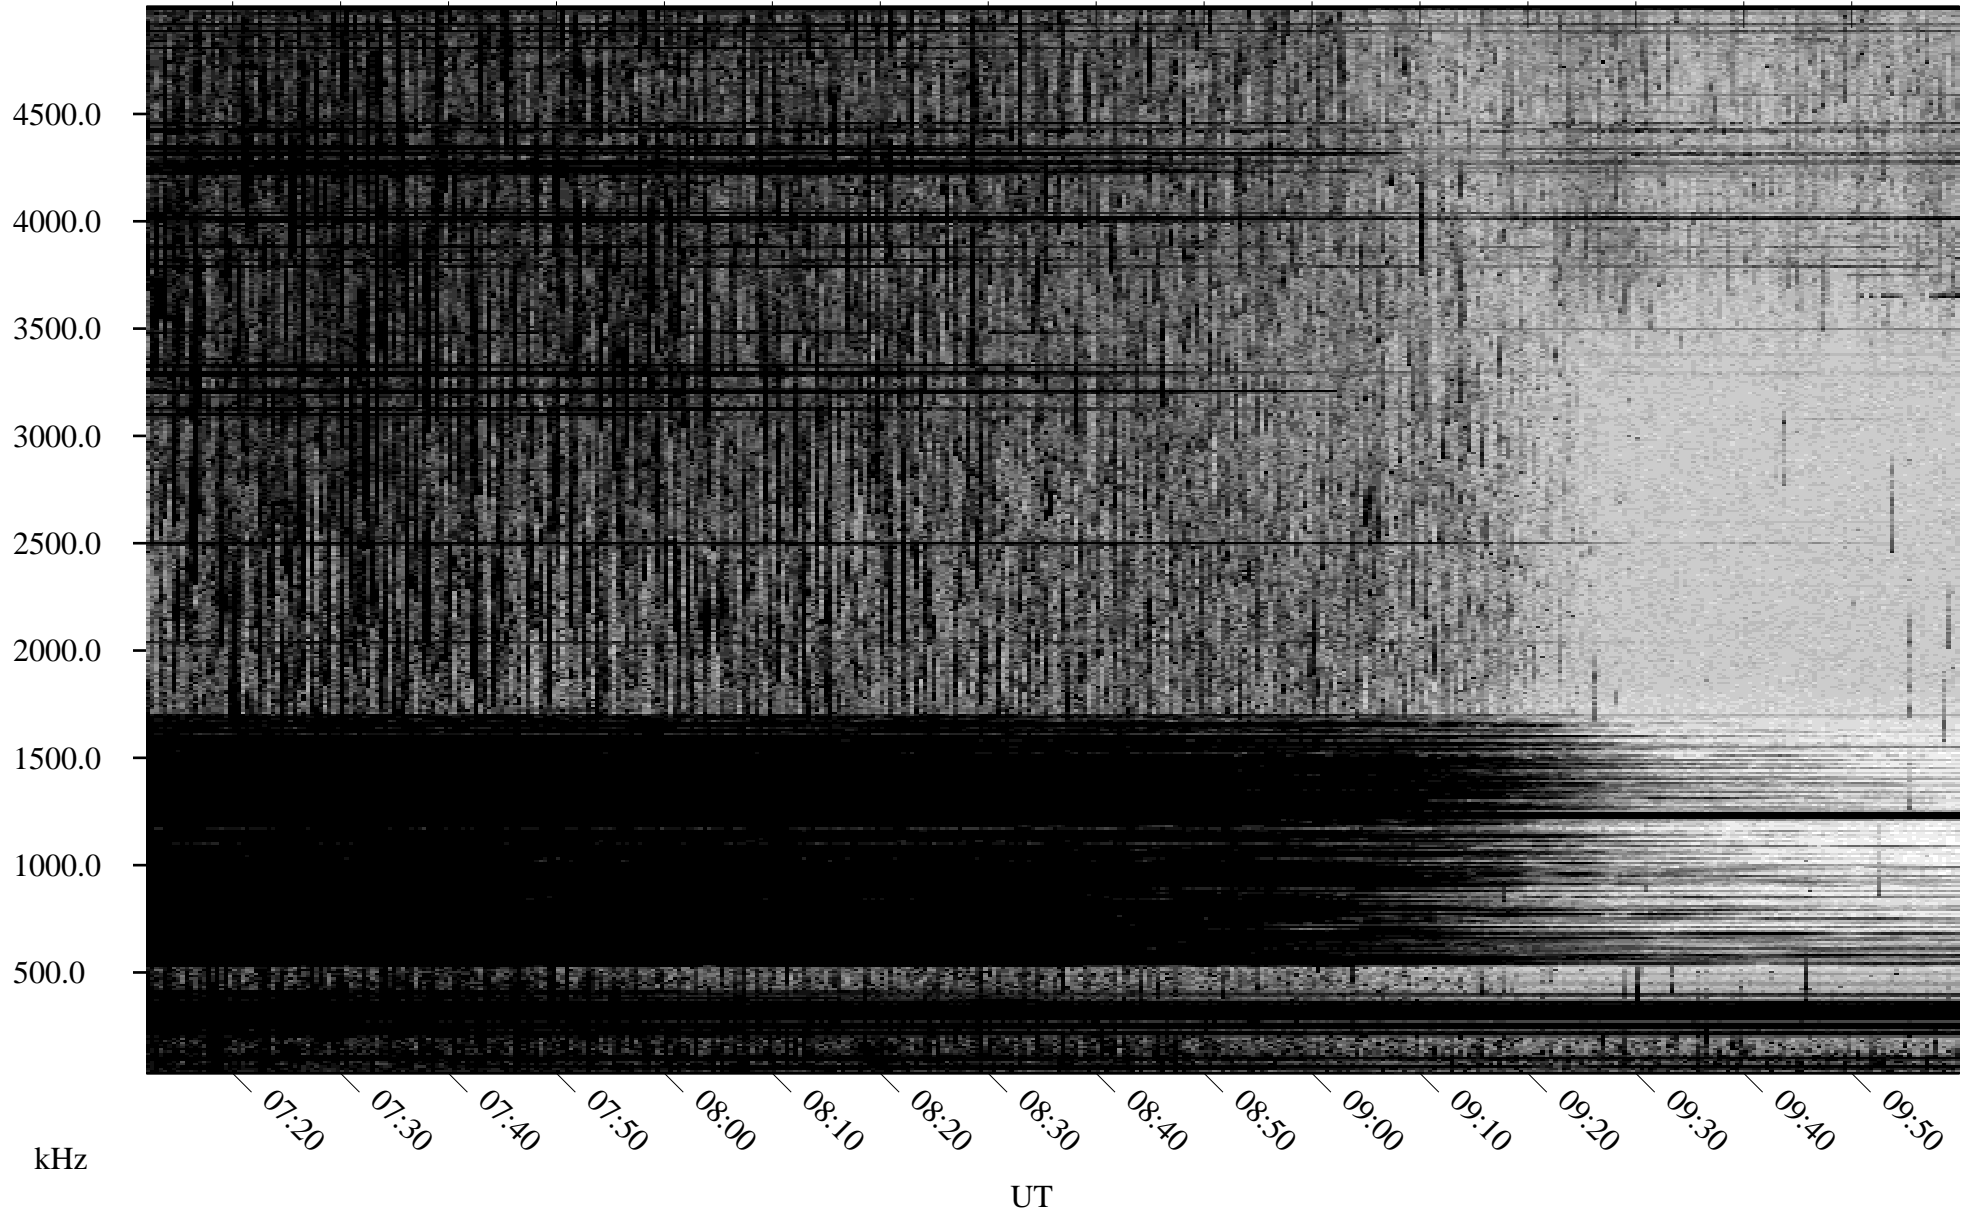

# 06/18/2002 Churchill, Manitoba

Linear Scale    Black = 161    White = 15

ch02168l.r00m max\_12

Page 4

# 06/18/2002 Churchill, Manitoba

Linear Scale    Black = 161    White = 15

ch02168l.r00m max\_12

Page 5