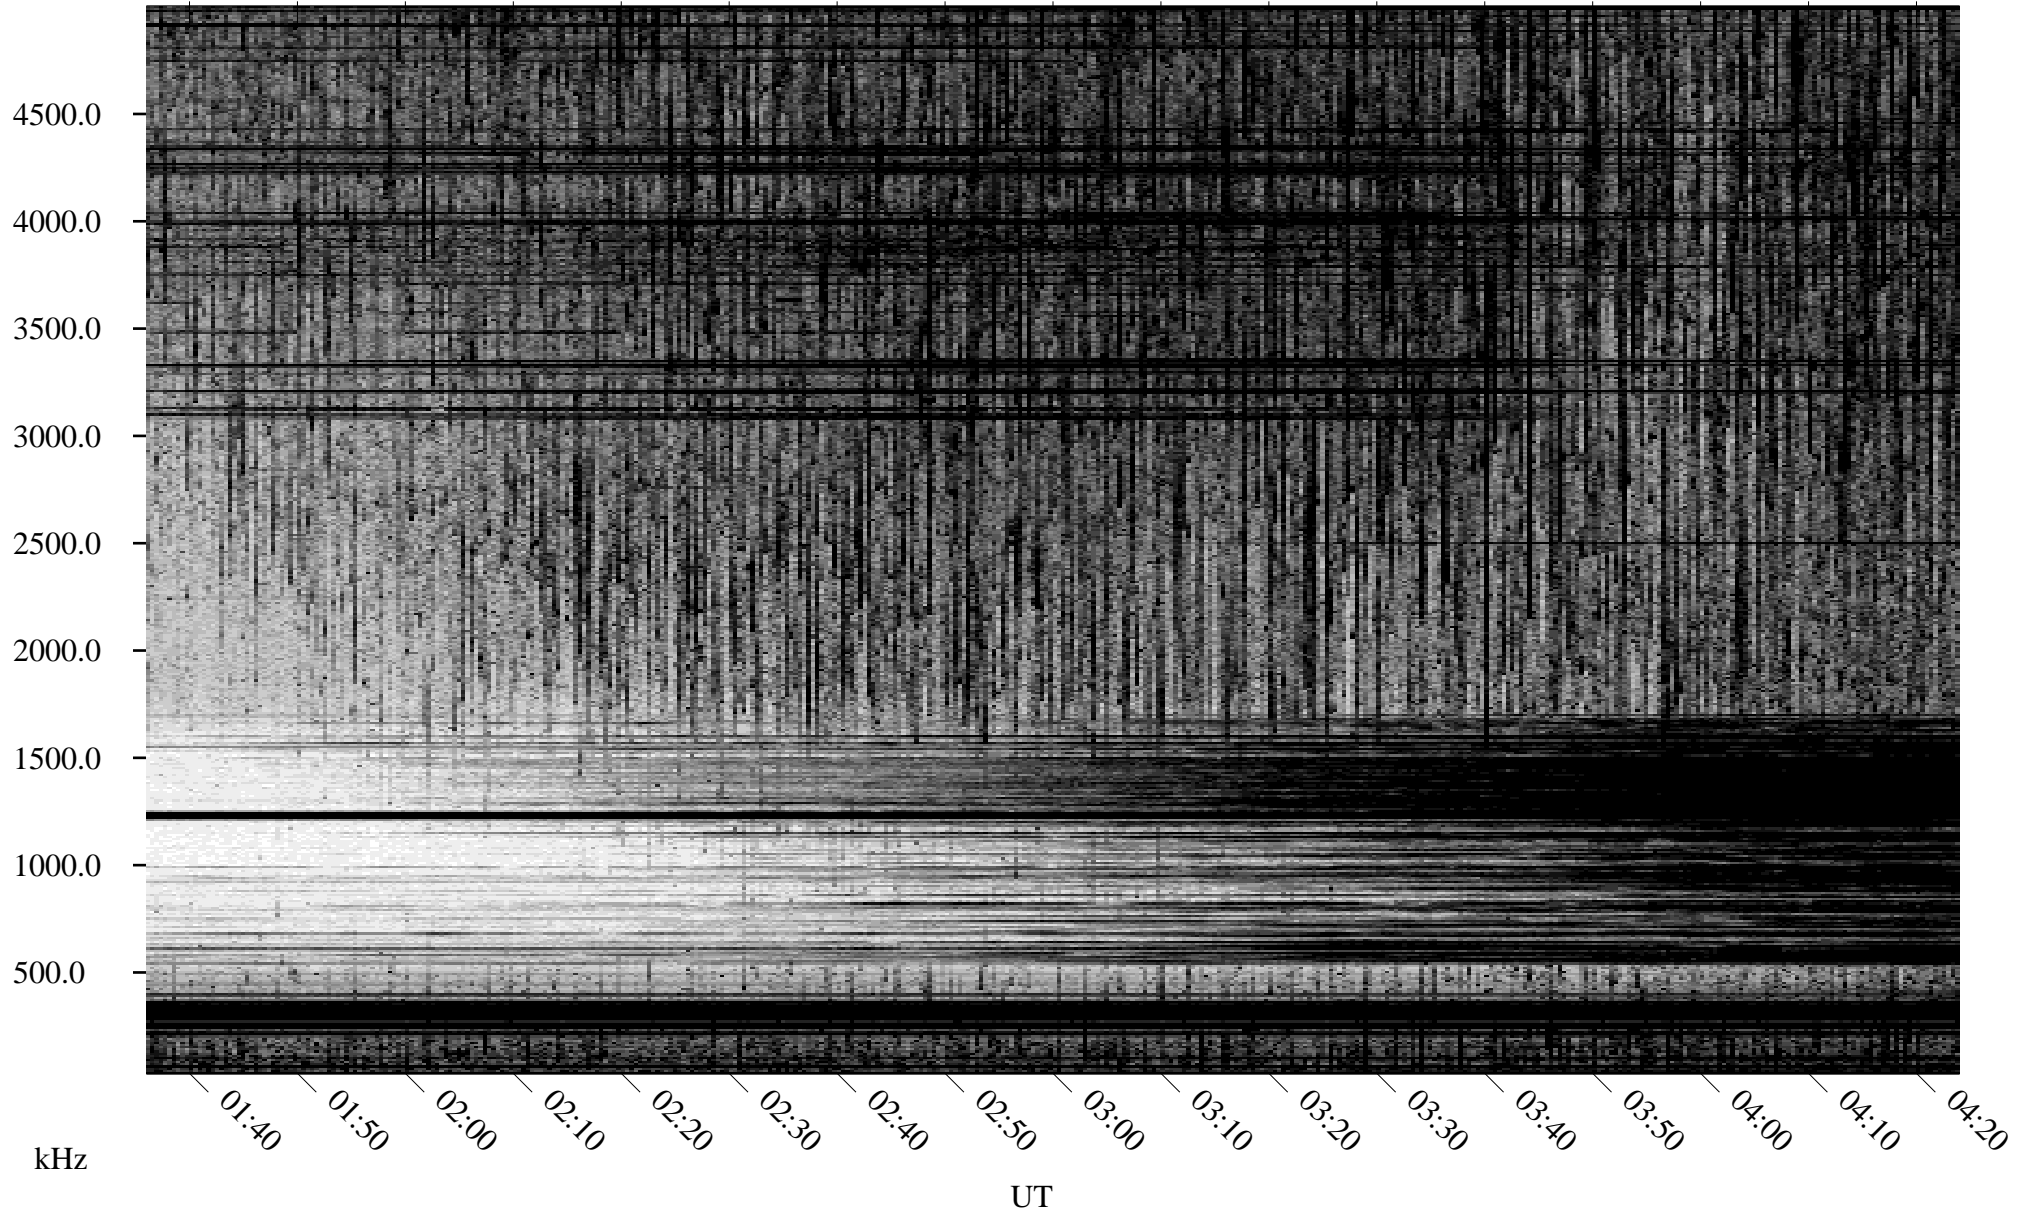

# 06/17/2002 Churchill, Manitoba

Linear Scale    Black = 161    White = 15

ch02168l.r00m max\_12

Page 1

# 06/17/2002 Churchill, Manitoba

Linear Scale    Black = 161    White = 15

ch02168l.r00m max\_12

Page 2

# 06/18/2002 Churchill, Manitoba

Linear Scale    Black = 161    White = 15

ch02168l.r00m max\_12

Page 3

# 06/18/2002 Churchill, Manitoba

Linear Scale    Black = 161    White = 15

ch02168l.r00m max\_12

Page 4