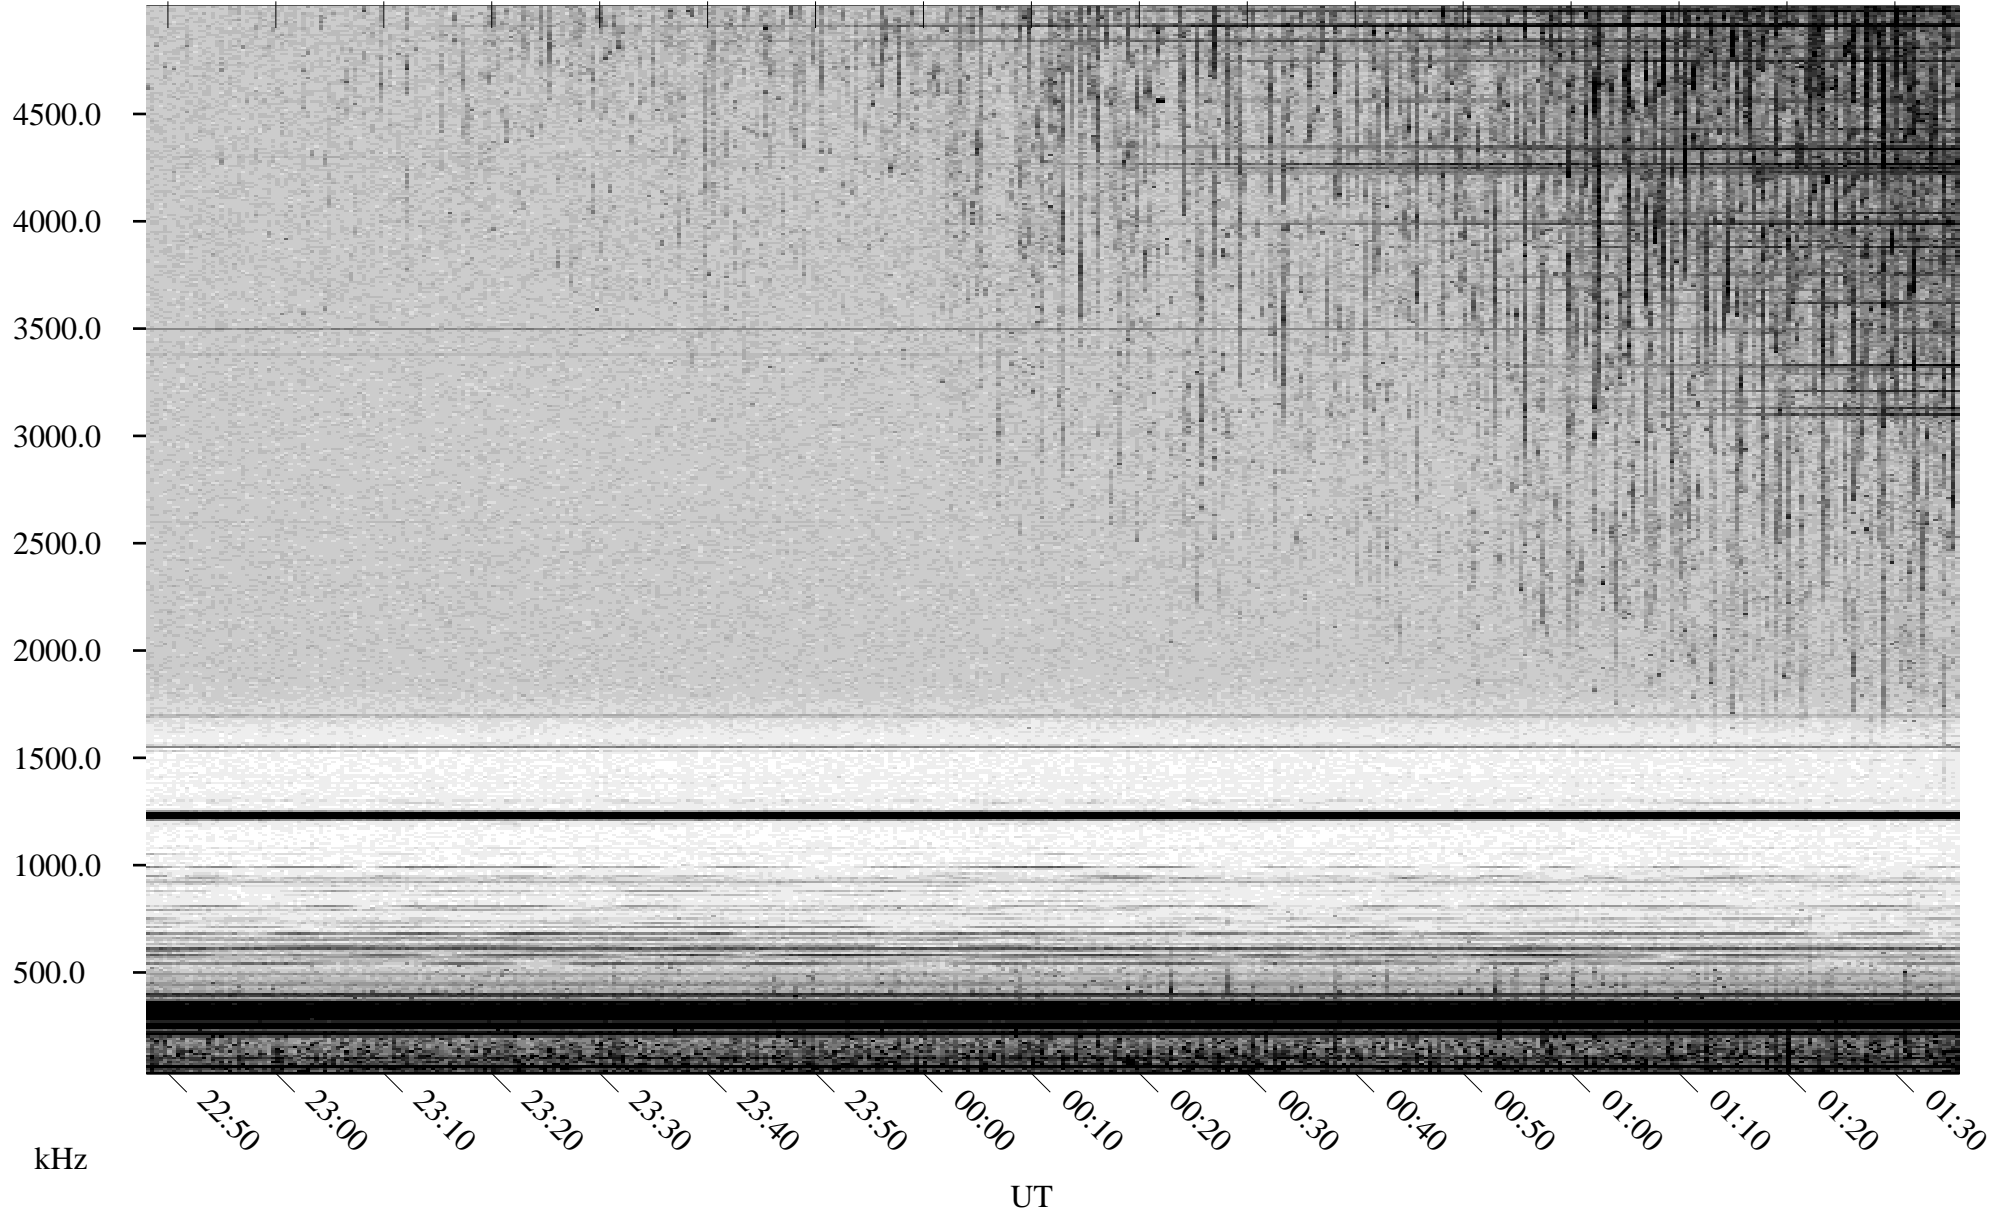

# 06/17/2002 Churchill, Manitoba

Linear Scale    Black = 161    White = 15

ch02168l.r00m max\_12

Page 1

# 06/17/2002 Churchill, Manitoba

Linear Scale    Black = 161    White = 15

ch02168l.r00m max\_12

Page 2

# 06/18/2002 Churchill, Manitoba

Linear Scale    Black = 161    White = 15

ch02168l.r00m max\_12

Page 3

# 06/18/2002 Churchill, Manitoba

Linear Scale    Black = 161    White = 15

ch02168l.r00m max\_12

Page 4