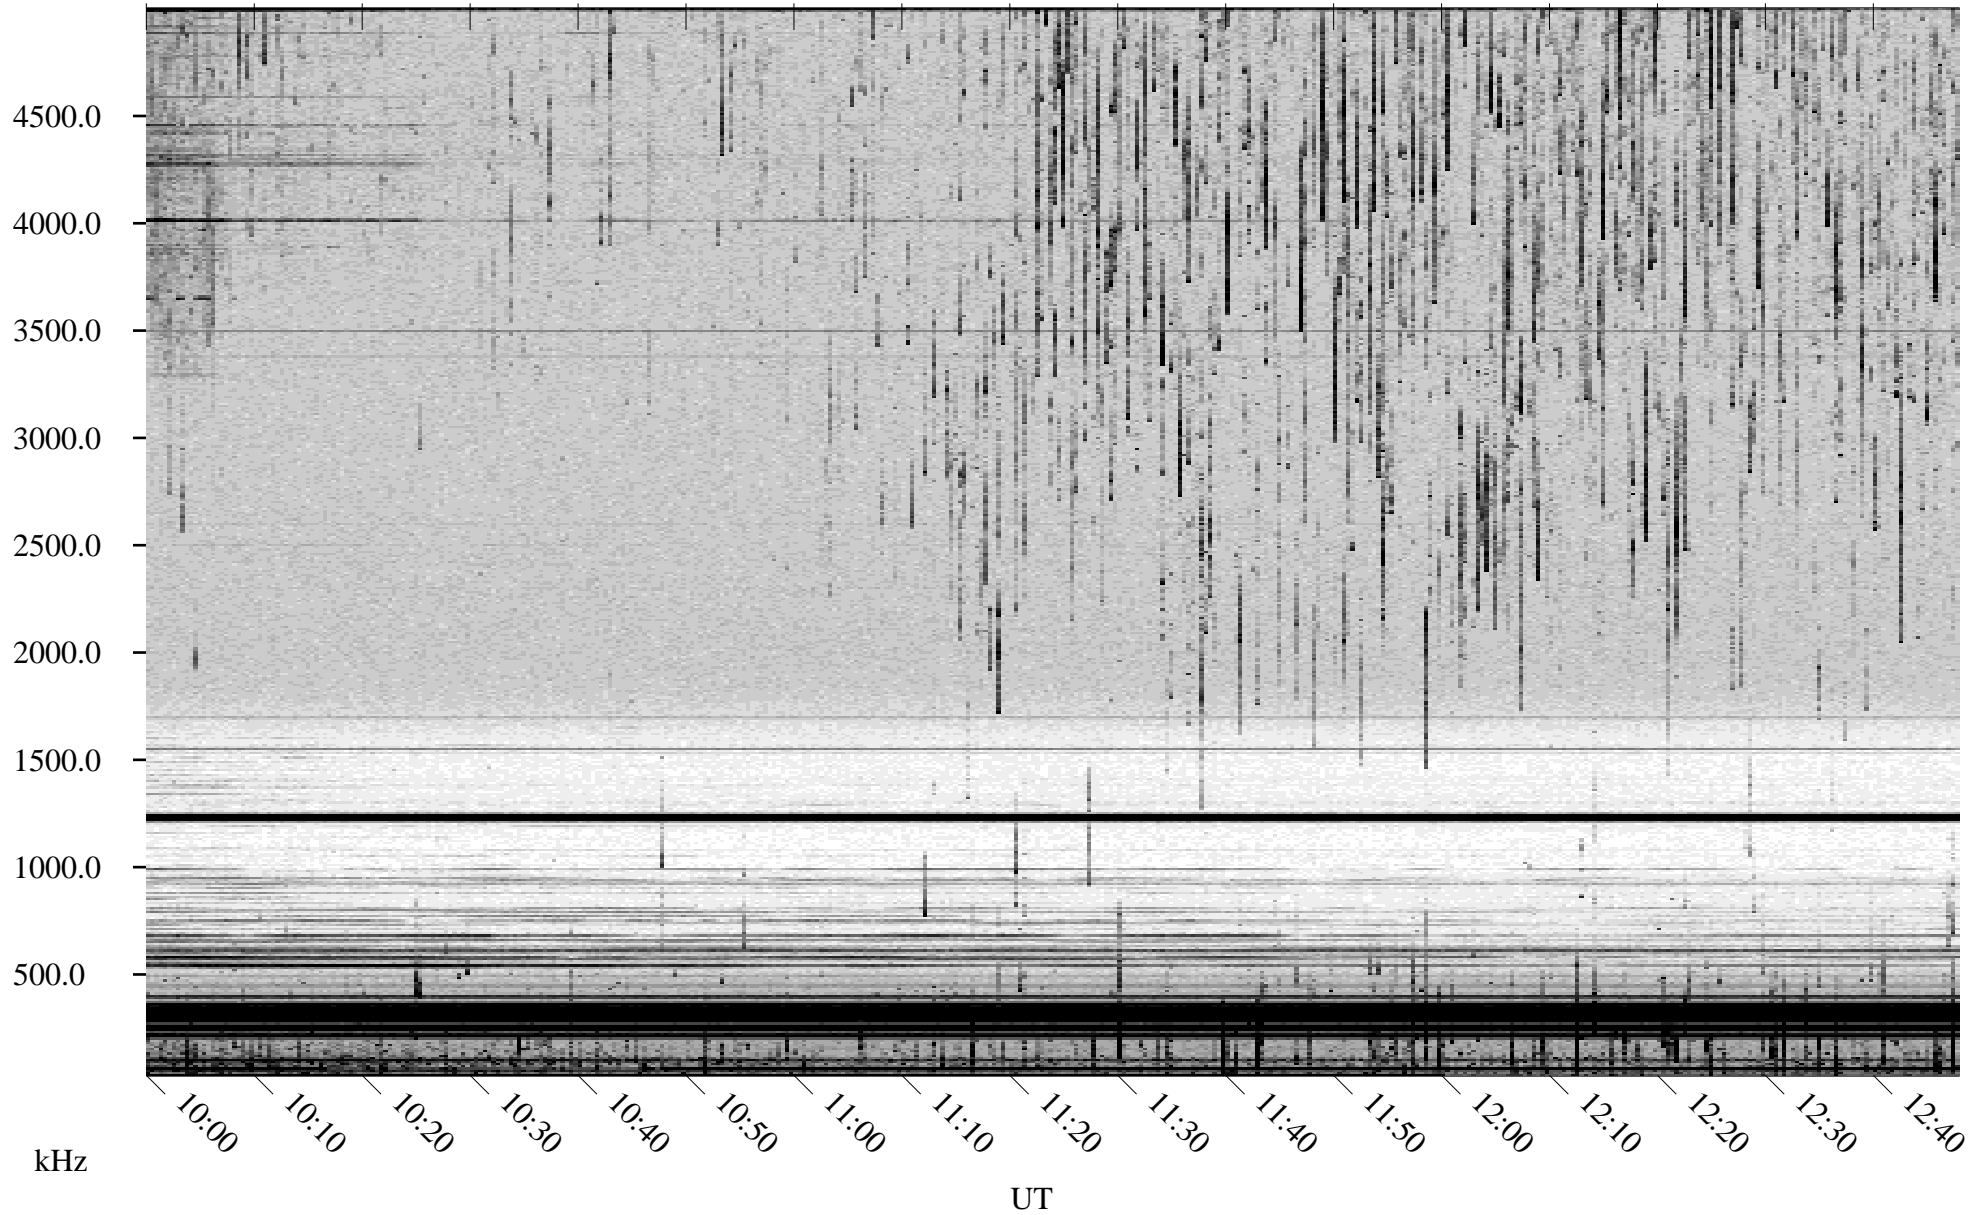

# 06/18/2002 Churchill, Manitoba

Linear Scale    Black = 161    White = 15

ch02168l.r00m max\_12

Page 4

# 06/18/2002 Churchill, Manitoba

Linear Scale    Black = 161    White = 15

ch02168l.r00m max\_12

Page 5

# 06/18/2002 Churchill, Manitoba

Linear Scale    Black = 161    White = 15

ch02168l.r00m max\_12

Page 6

# 06/18/2002 Churchill, Manitoba

Linear Scale    Black = 161    White = 15

ch02168l.r00m max\_12

Page 7