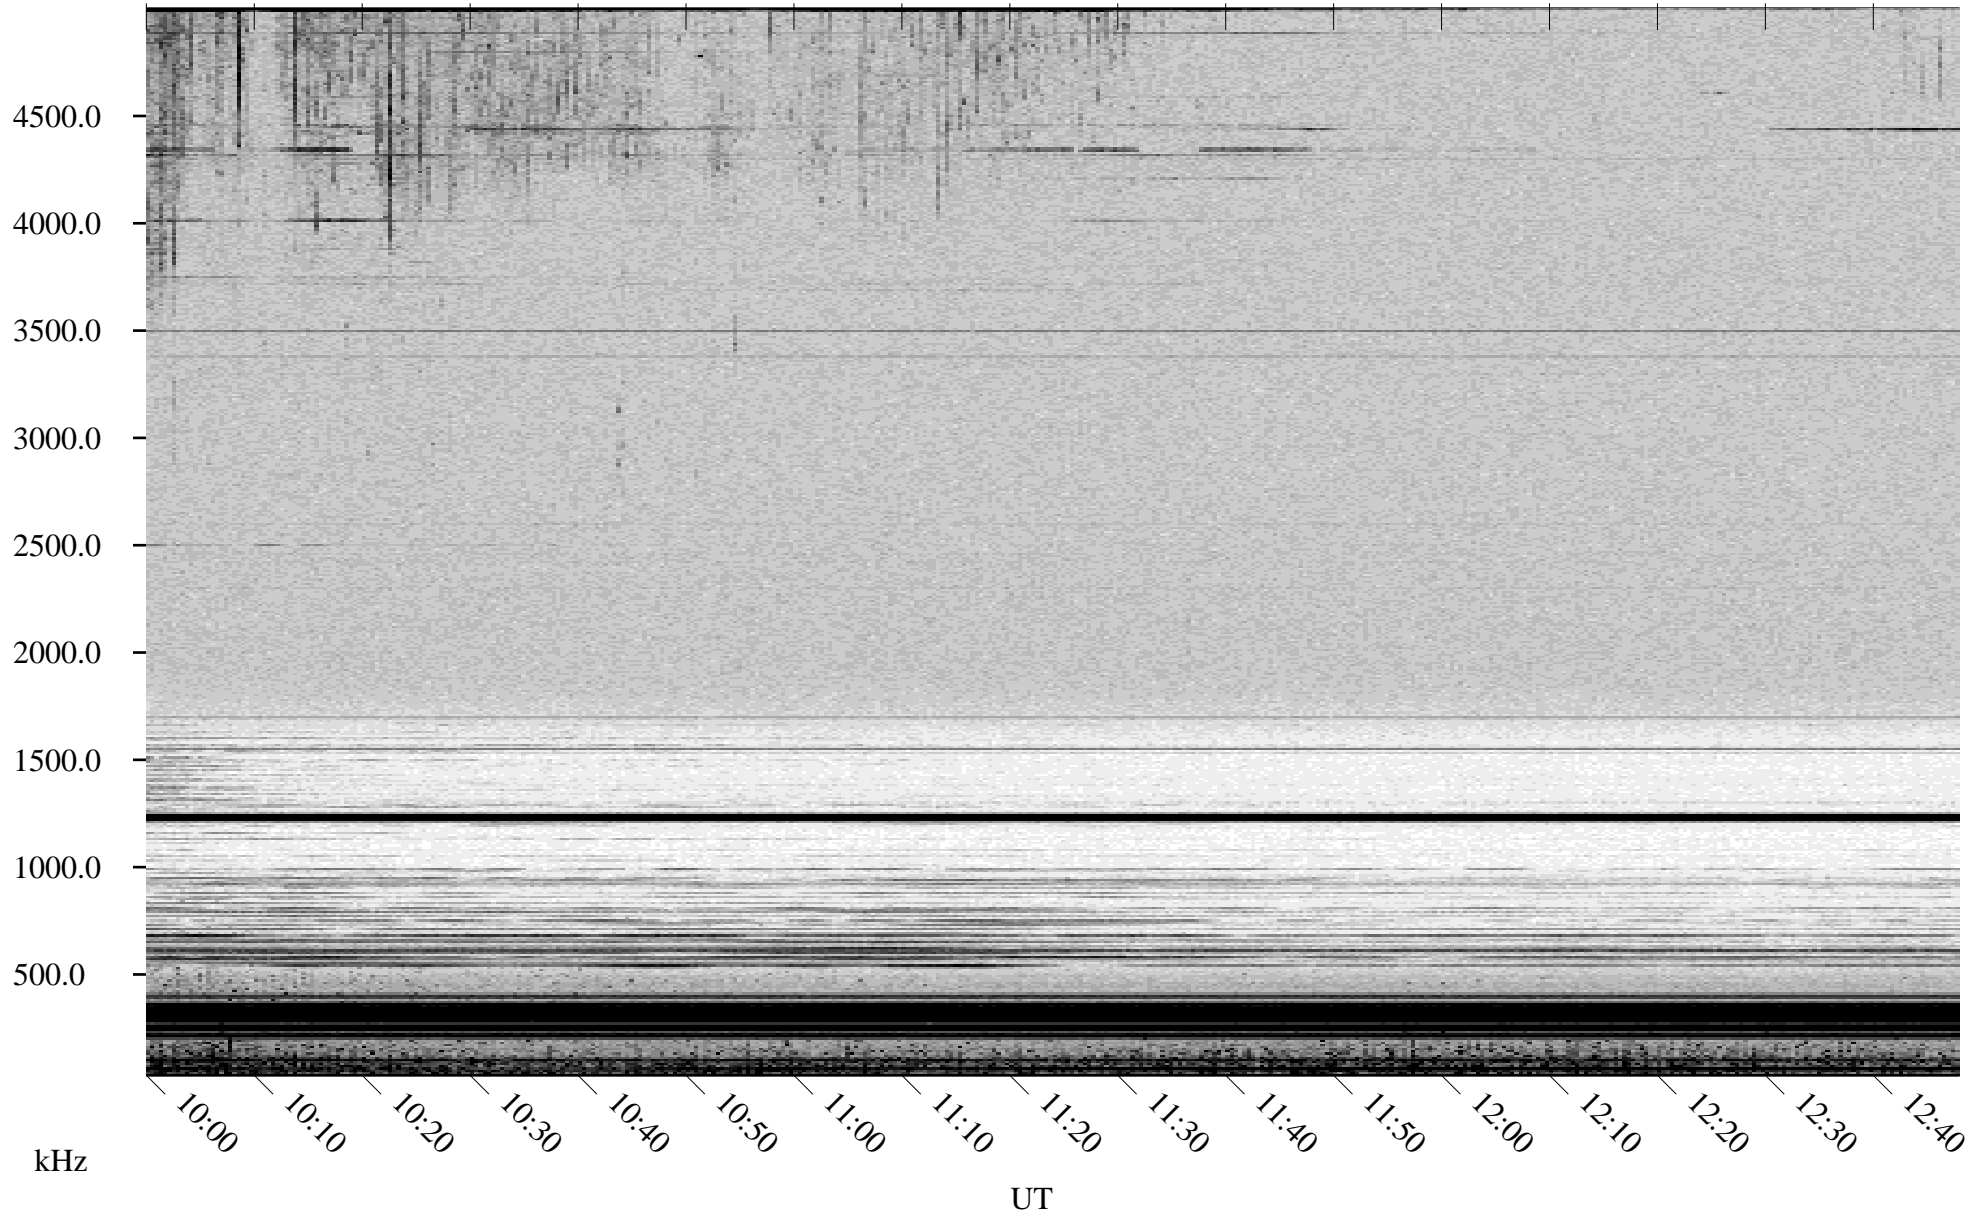

06/18/2002 Churchill, Manitoba

Linear Scale Black = 161 White = 15

ch02169l.r00m max_12

Page 1

06/18/2002 Churchill, Manitoba

Linear Scale Black = 161 White = 15

ch02169l.r00m max_12

Page 2

06/19/2002 Churchill, Manitoba

Linear Scale Black = 161 White = 15

ch02169l.r00m max_12

Page 3

06/19/2002 Churchill, Manitoba

Linear Scale Black = 161 White = 15

ch02169l.r00m max_12

Page 4

06/19/2002 Churchill, Manitoba

Linear Scale Black = 161 White = 15

ch02169l.r00m max_12

Page 5

06/19/2002 Churchill, Manitoba

Linear Scale Black = 161 White = 15

ch02169l.r00m max_12

Page 6

06/19/2002 Churchill, Manitoba

Linear Scale Black = 161 White = 15

ch02169l.r00m max_12

Page 7

06/19/2002 Churchill, Manitoba

Linear Scale Black = 161 White = 15

ch02169l.r00m max_12