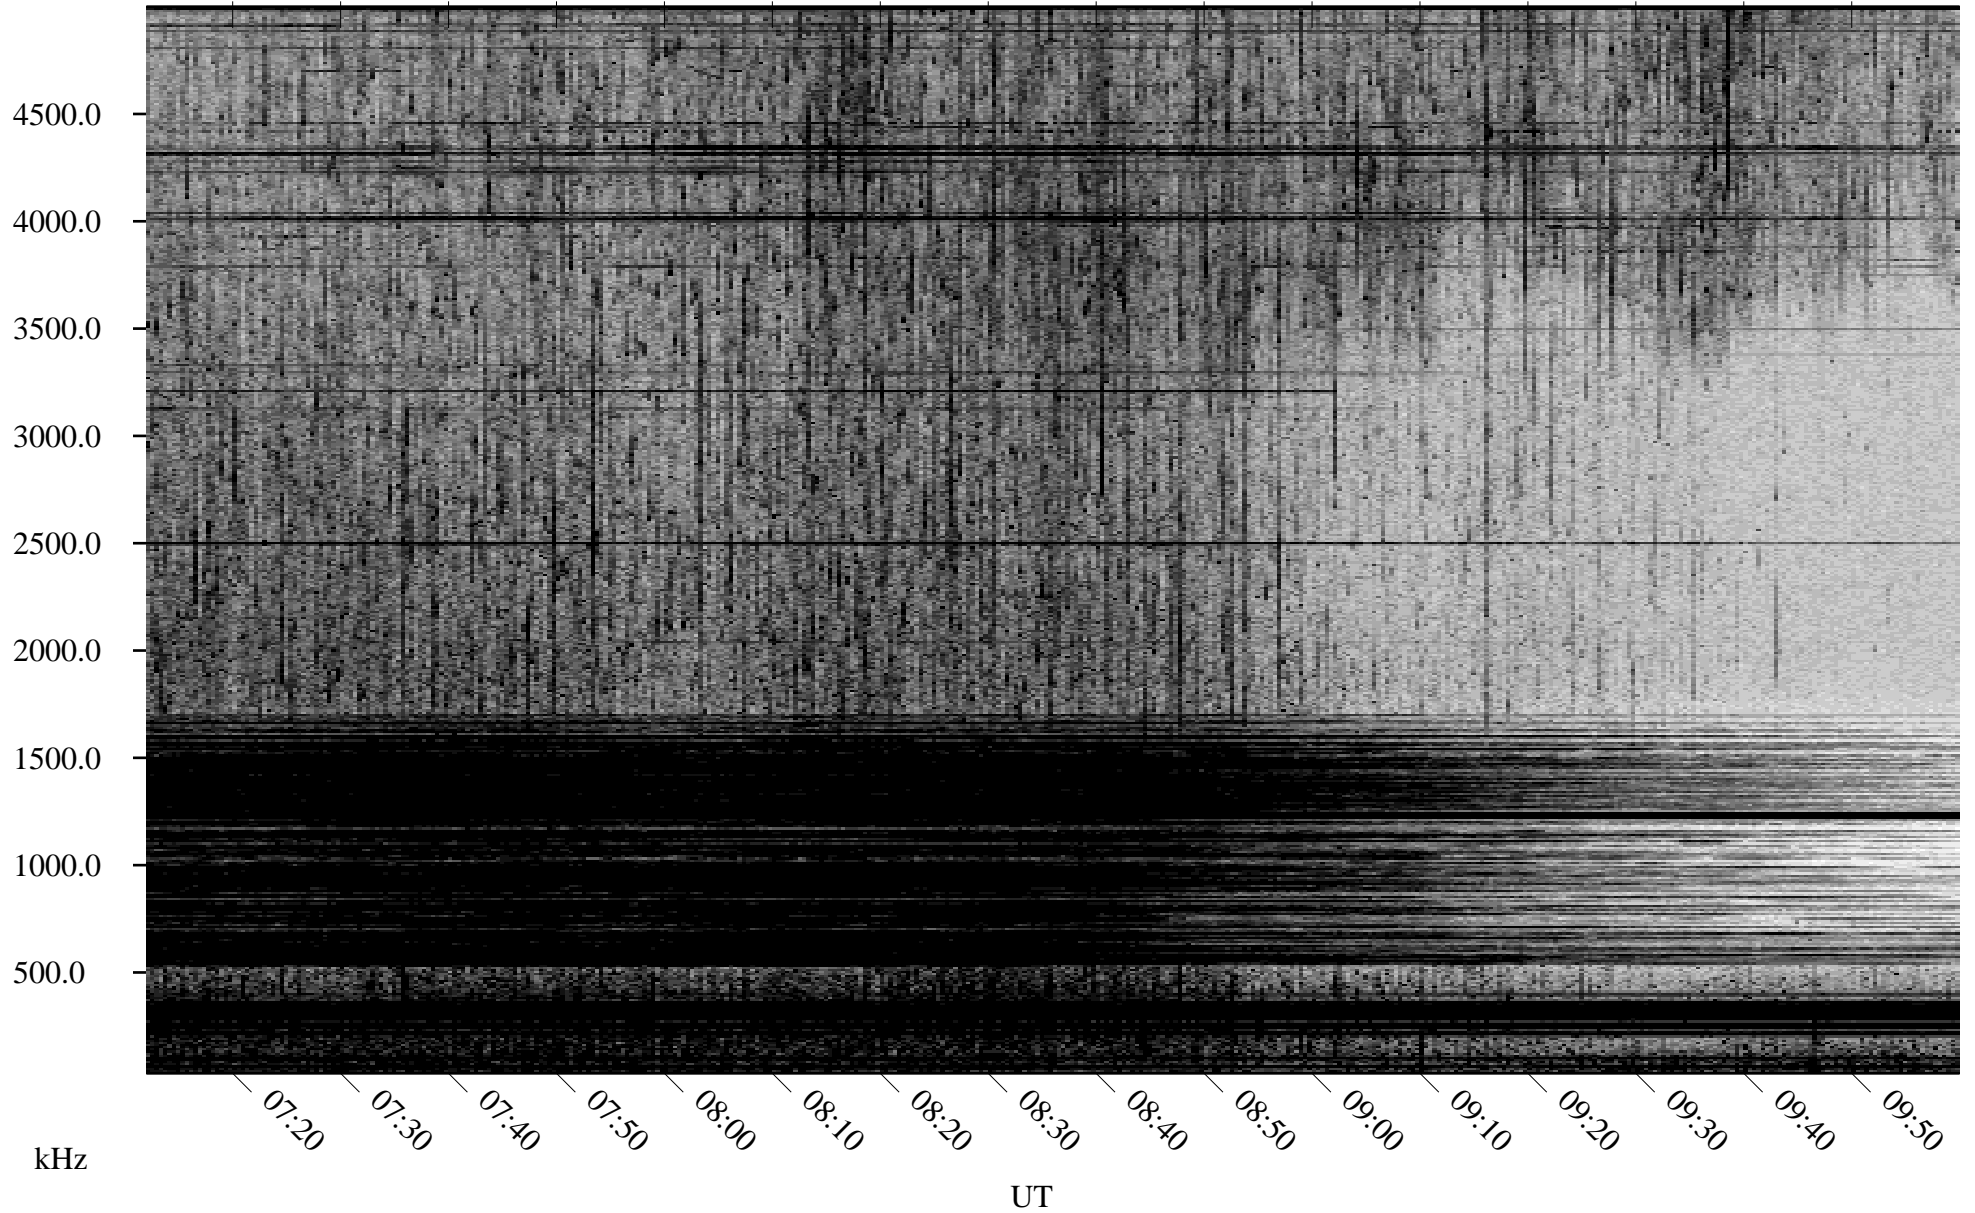

06/18/2002 Churchill, Manitoba

Linear Scale Black = 161 White = 15

ch02169l.r00m max_12

Page 1

06/18/2002 Churchill, Manitoba

Linear Scale Black = 161 White = 15

ch02169l.r00m max_12

Page 2

06/19/2002 Churchill, Manitoba

Linear Scale Black = 161 White = 15

ch02169l.r00m max_12

Page 3

06/19/2002 Churchill, Manitoba

Linear Scale Black = 161 White = 15

ch02169l.r00m max_12

Page 4

06/19/2002 Churchill, Manitoba

Linear Scale Black = 161 White = 15

ch02169l.r00m max_12

Page 5

06/19/2002 Churchill, Manitoba

Linear Scale Black = 161 White = 15

ch02169l.r00m max_12

Page 6

06/19/2002 Churchill, Manitoba

Linear Scale Black = 161 White = 15

ch02169l.r00m max_12

Page 7

06/19/2002 Churchill, Manitoba

Linear Scale Black = 161 White = 15

ch02169l.r00m max_12