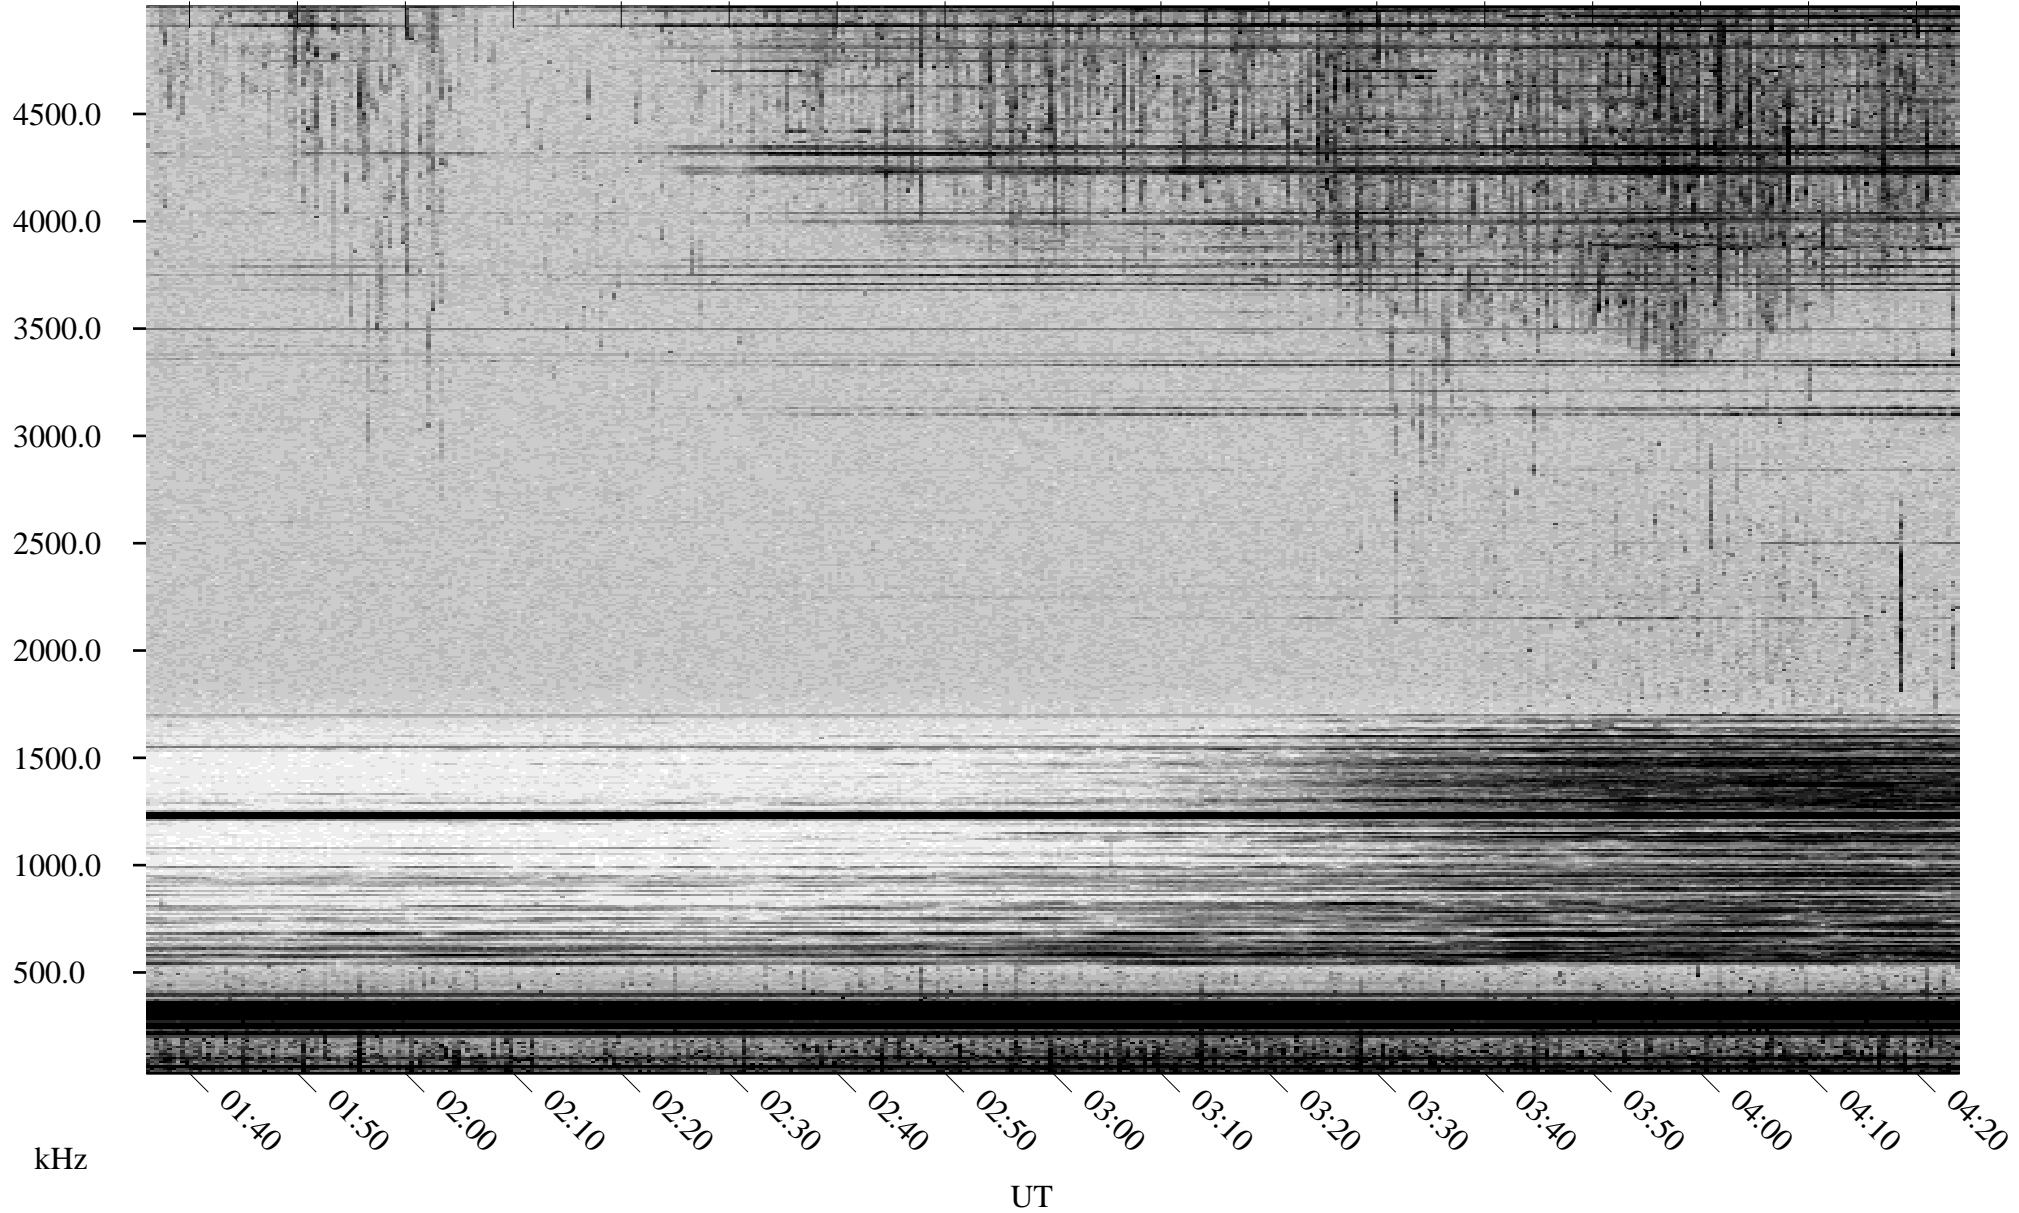

06/18/2002 Churchill, Manitoba

Linear Scale Black = 161 White = 15

ch02169l.r00m max_12

Page 1

06/18/2002 Churchill, Manitoba

Linear Scale Black = 161 White = 15

ch02169l.r00m max_12

Page 2

06/19/2002 Churchill, Manitoba

Linear Scale Black = 161 White = 15

ch02169l.r00m max_12

Page 3

06/19/2002 Churchill, Manitoba

Linear Scale Black = 161 White = 15

ch02169l.r00m max_12

Page 4

06/19/2002 Churchill, Manitoba

Linear Scale Black = 161 White = 15

ch02169l.r00m max_12

Page 5

06/19/2002 Churchill, Manitoba

Linear Scale Black = 161 White = 15

ch02169l.r00m max_12

Page 6

06/19/2002 Churchill, Manitoba

Linear Scale Black = 161 White = 15

ch02169l.r00m max_12

Page 7

06/19/2002 Churchill, Manitoba

Linear Scale Black = 161 White = 15

ch02169l.r00m max_12