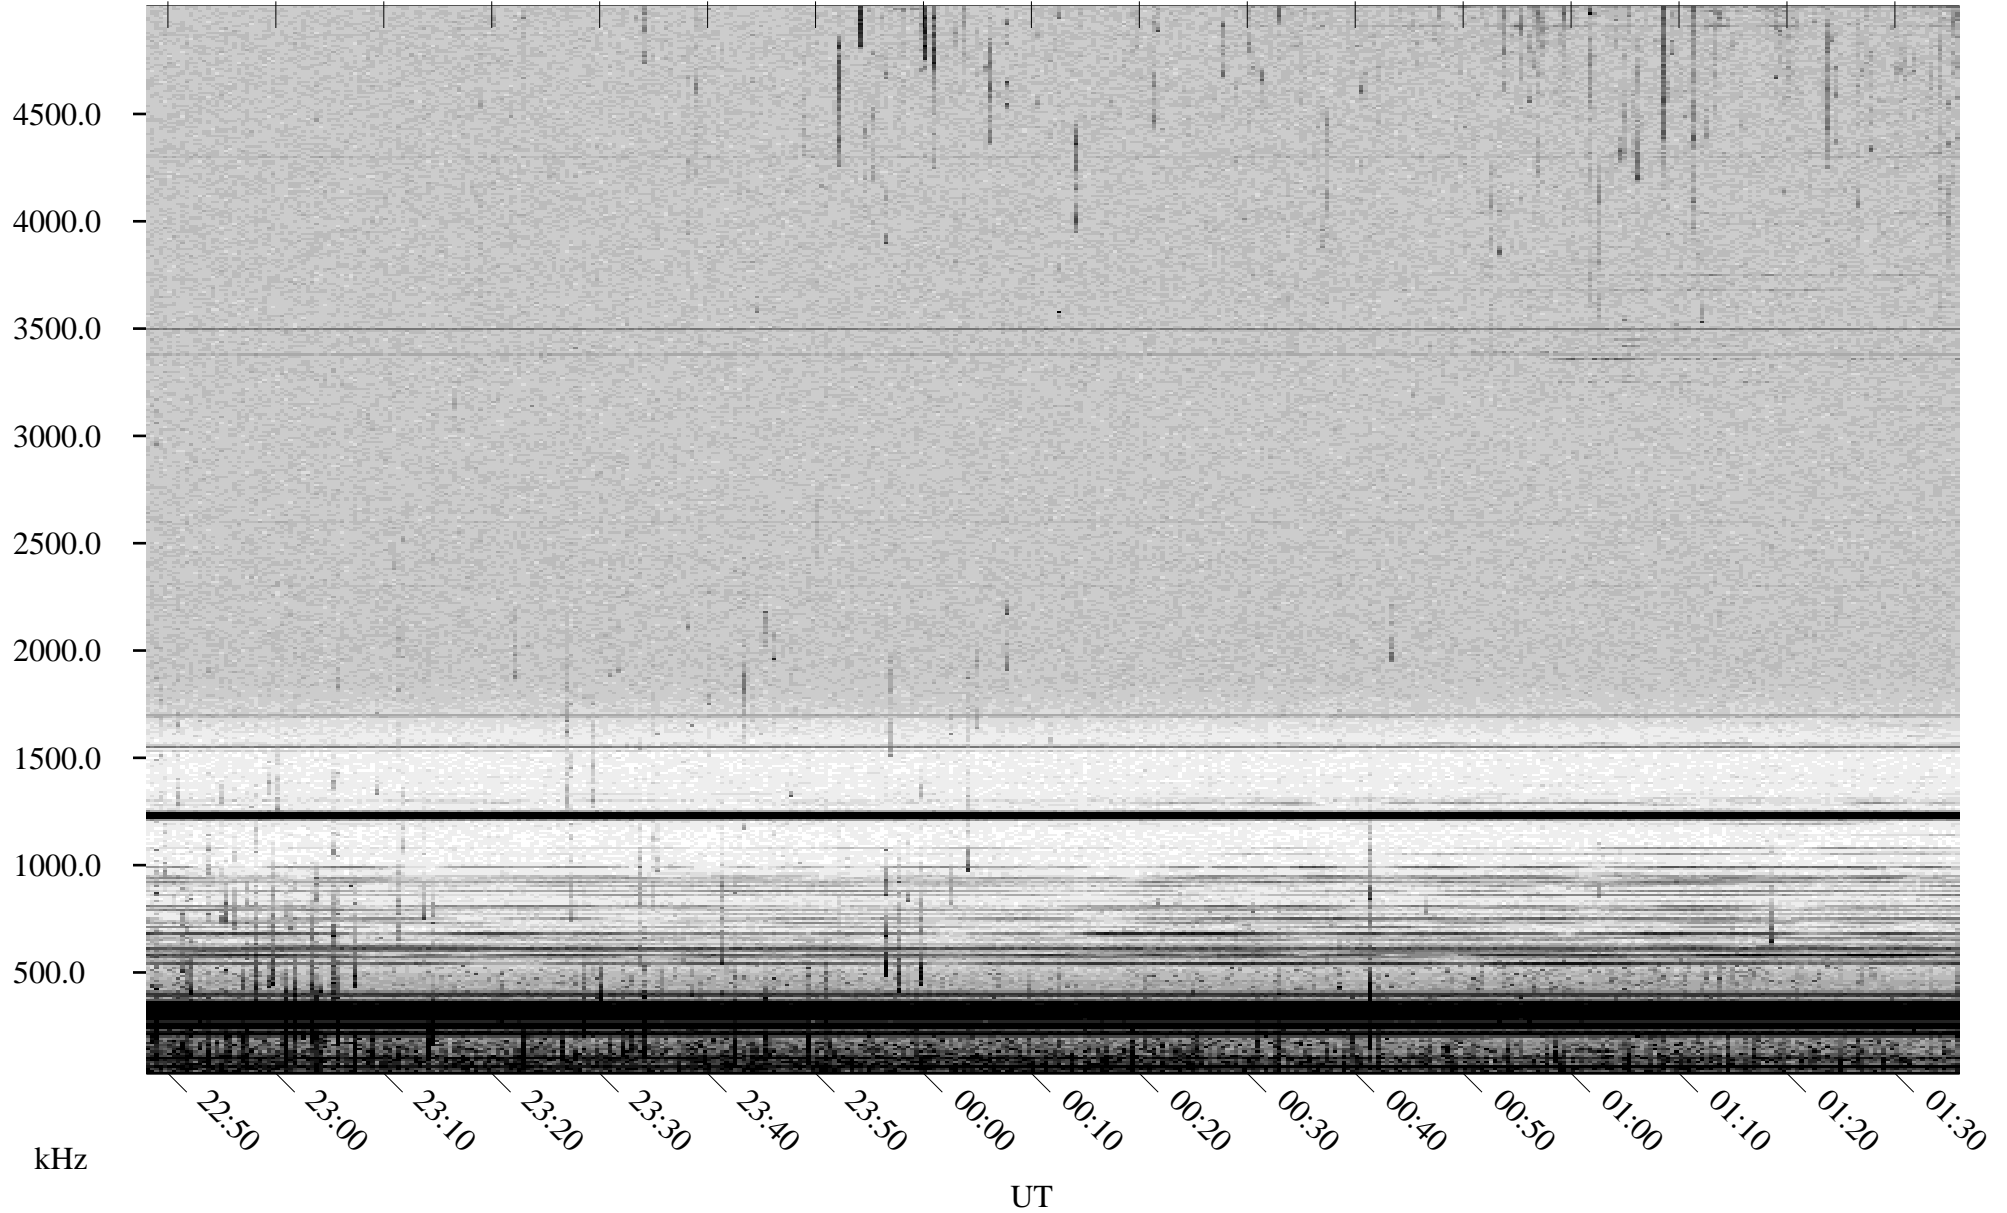

06/18/2002 Churchill, Manitoba

Linear Scale Black = 161 White = 15

ch02169l.r00m max_12

Page 1

06/18/2002 Churchill, Manitoba

Linear Scale Black = 161 White = 15

ch02169l.r00m max_12

Page 2

06/19/2002 Churchill, Manitoba

Linear Scale Black = 161 White = 15

ch02169l.r00m max_12

Page 3

06/19/2002 Churchill, Manitoba

Linear Scale Black = 161 White = 15

ch02169l.r00m max_12

Page 4

06/19/2002 Churchill, Manitoba

Linear Scale Black = 161 White = 15

ch02169l.r00m max_12

Page 5

06/19/2002 Churchill, Manitoba

Linear Scale Black = 161 White = 15

ch02169l.r00m max_12

Page 6

06/19/2002 Churchill, Manitoba

Linear Scale Black = 161 White = 15

ch02169l.r00m max_12

Page 7

06/19/2002 Churchill, Manitoba

Linear Scale Black = 161 White = 15

ch02169l.r00m max_12