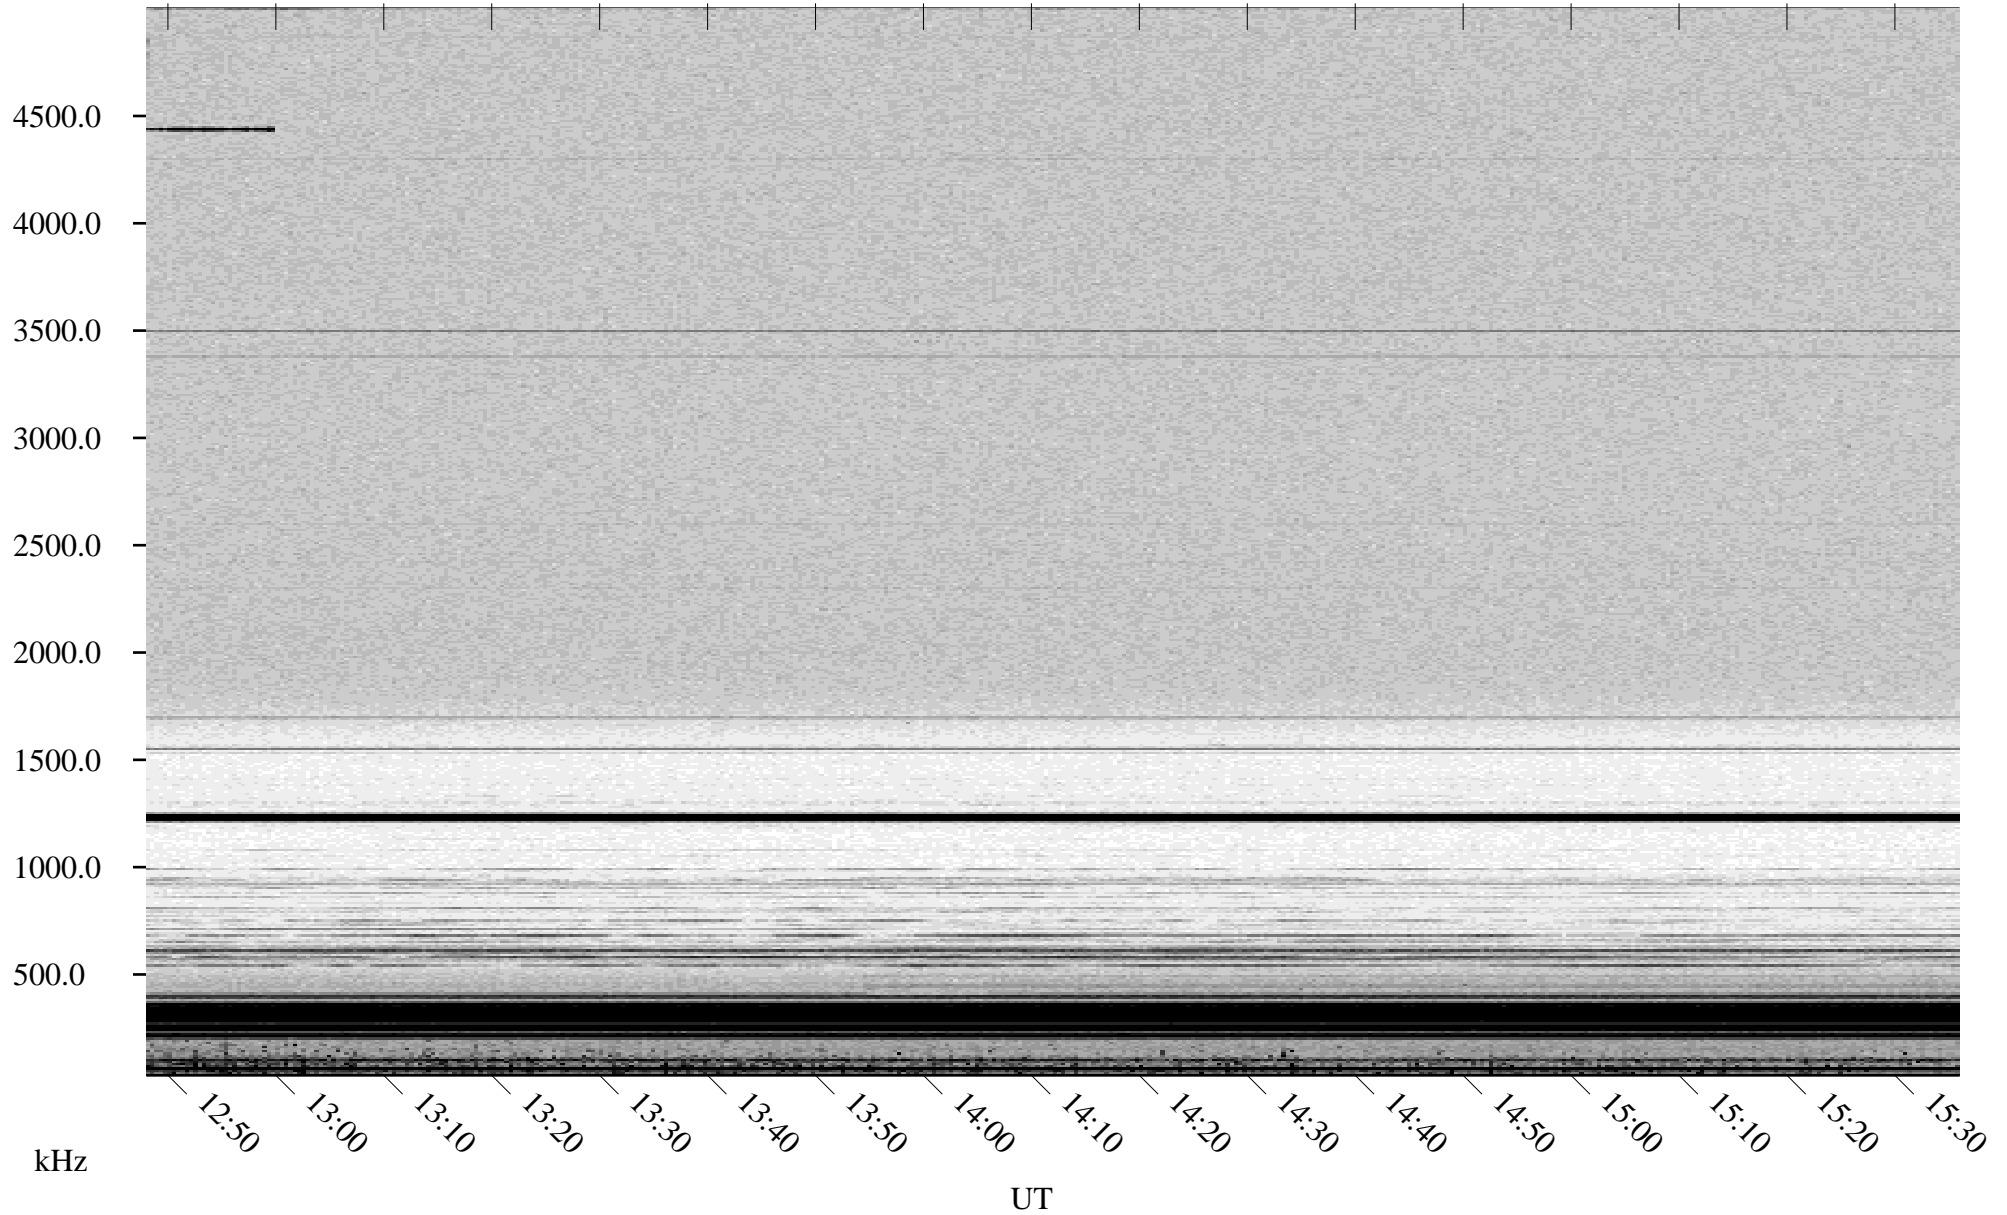

06/18/2002 Churchill, Manitoba

Linear Scale Black = 161 White = 15

ch02169l.r00m max_12

Page 1

06/18/2002 Churchill, Manitoba

Linear Scale Black = 161 White = 15

ch02169l.r00m max_12

Page 2

06/19/2002 Churchill, Manitoba

Linear Scale Black = 161 White = 15

ch02169l.r00m max_12

Page 3

06/19/2002 Churchill, Manitoba

Linear Scale Black = 161 White = 15

ch02169l.r00m max_12

Page 4

06/19/2002 Churchill, Manitoba

Linear Scale Black = 161 White = 15

ch02169l.r00m max_12

Page 5

06/19/2002 Churchill, Manitoba

Linear Scale Black = 161 White = 15

ch02169l.r00m max_12

Page 6

06/19/2002 Churchill, Manitoba

Linear Scale Black = 161 White = 15

ch02169l.r00m max_12

Page 7

06/19/2002 Churchill, Manitoba

Linear Scale Black = 161 White = 15

ch02169l.r00m max_12