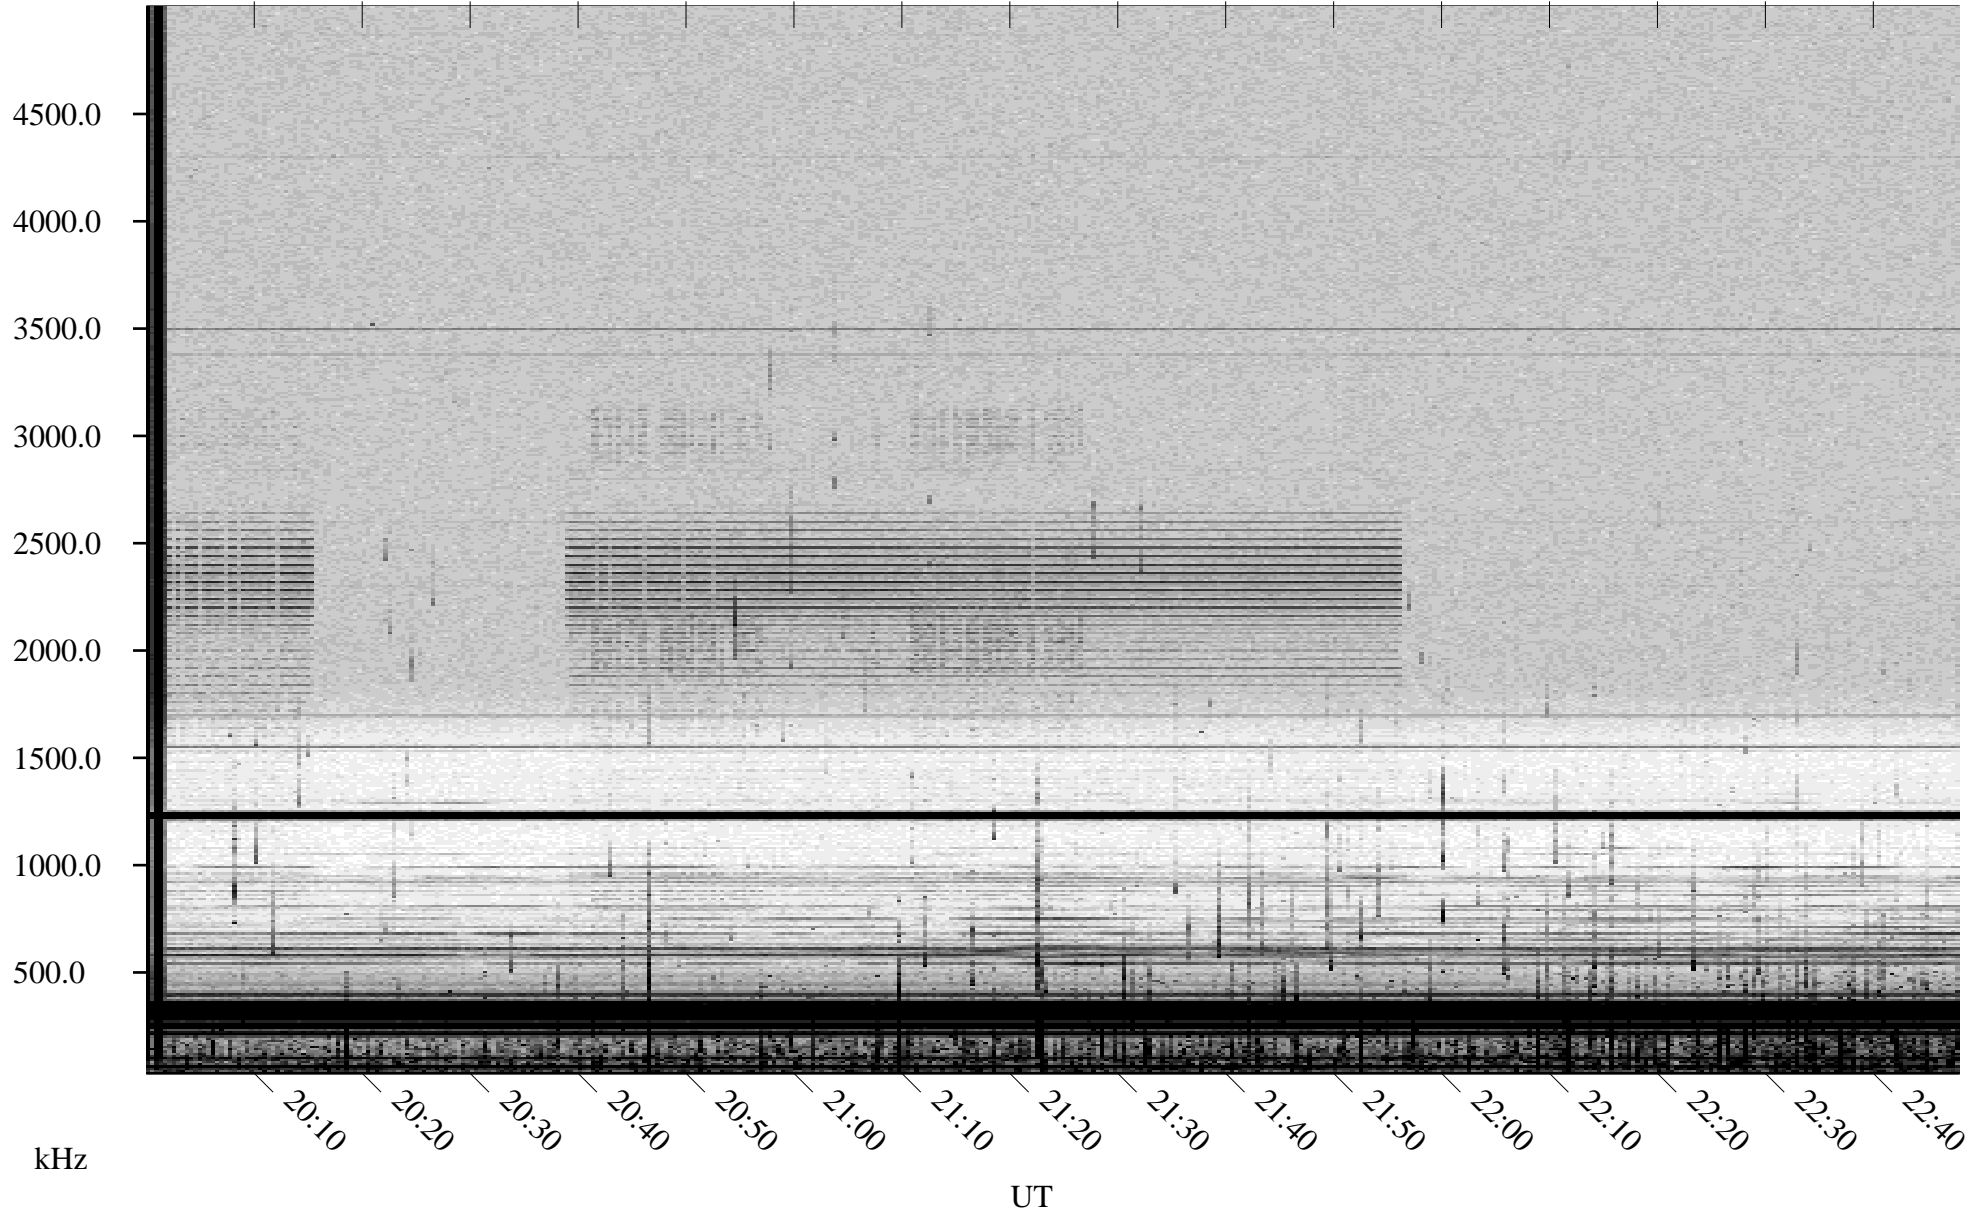

06/18/2002 Churchill, Manitoba

Linear Scale Black = 161 White = 15

ch02169l.r00m max_12

Page 1

06/18/2002 Churchill, Manitoba

Linear Scale Black = 161 White = 15

ch02169l.r00m max_12

Page 2

06/19/2002 Churchill, Manitoba

Linear Scale Black = 161 White = 15

ch02169l.r00m max_12

Page 3

06/19/2002 Churchill, Manitoba

Linear Scale Black = 161 White = 15

ch02169l.r00m max_12

Page 4

06/19/2002 Churchill, Manitoba

Linear Scale Black = 161 White = 15

ch02169l.r00m max_12

Page 5

06/19/2002 Churchill, Manitoba

Linear Scale Black = 161 White = 15

ch02169l.r00m max_12

Page 6

06/19/2002 Churchill, Manitoba

Linear Scale Black = 161 White = 15

ch02169l.r00m max_12

Page 7

06/19/2002 Churchill, Manitoba

Linear Scale Black = 161 White = 15

ch02169l.r00m max_12