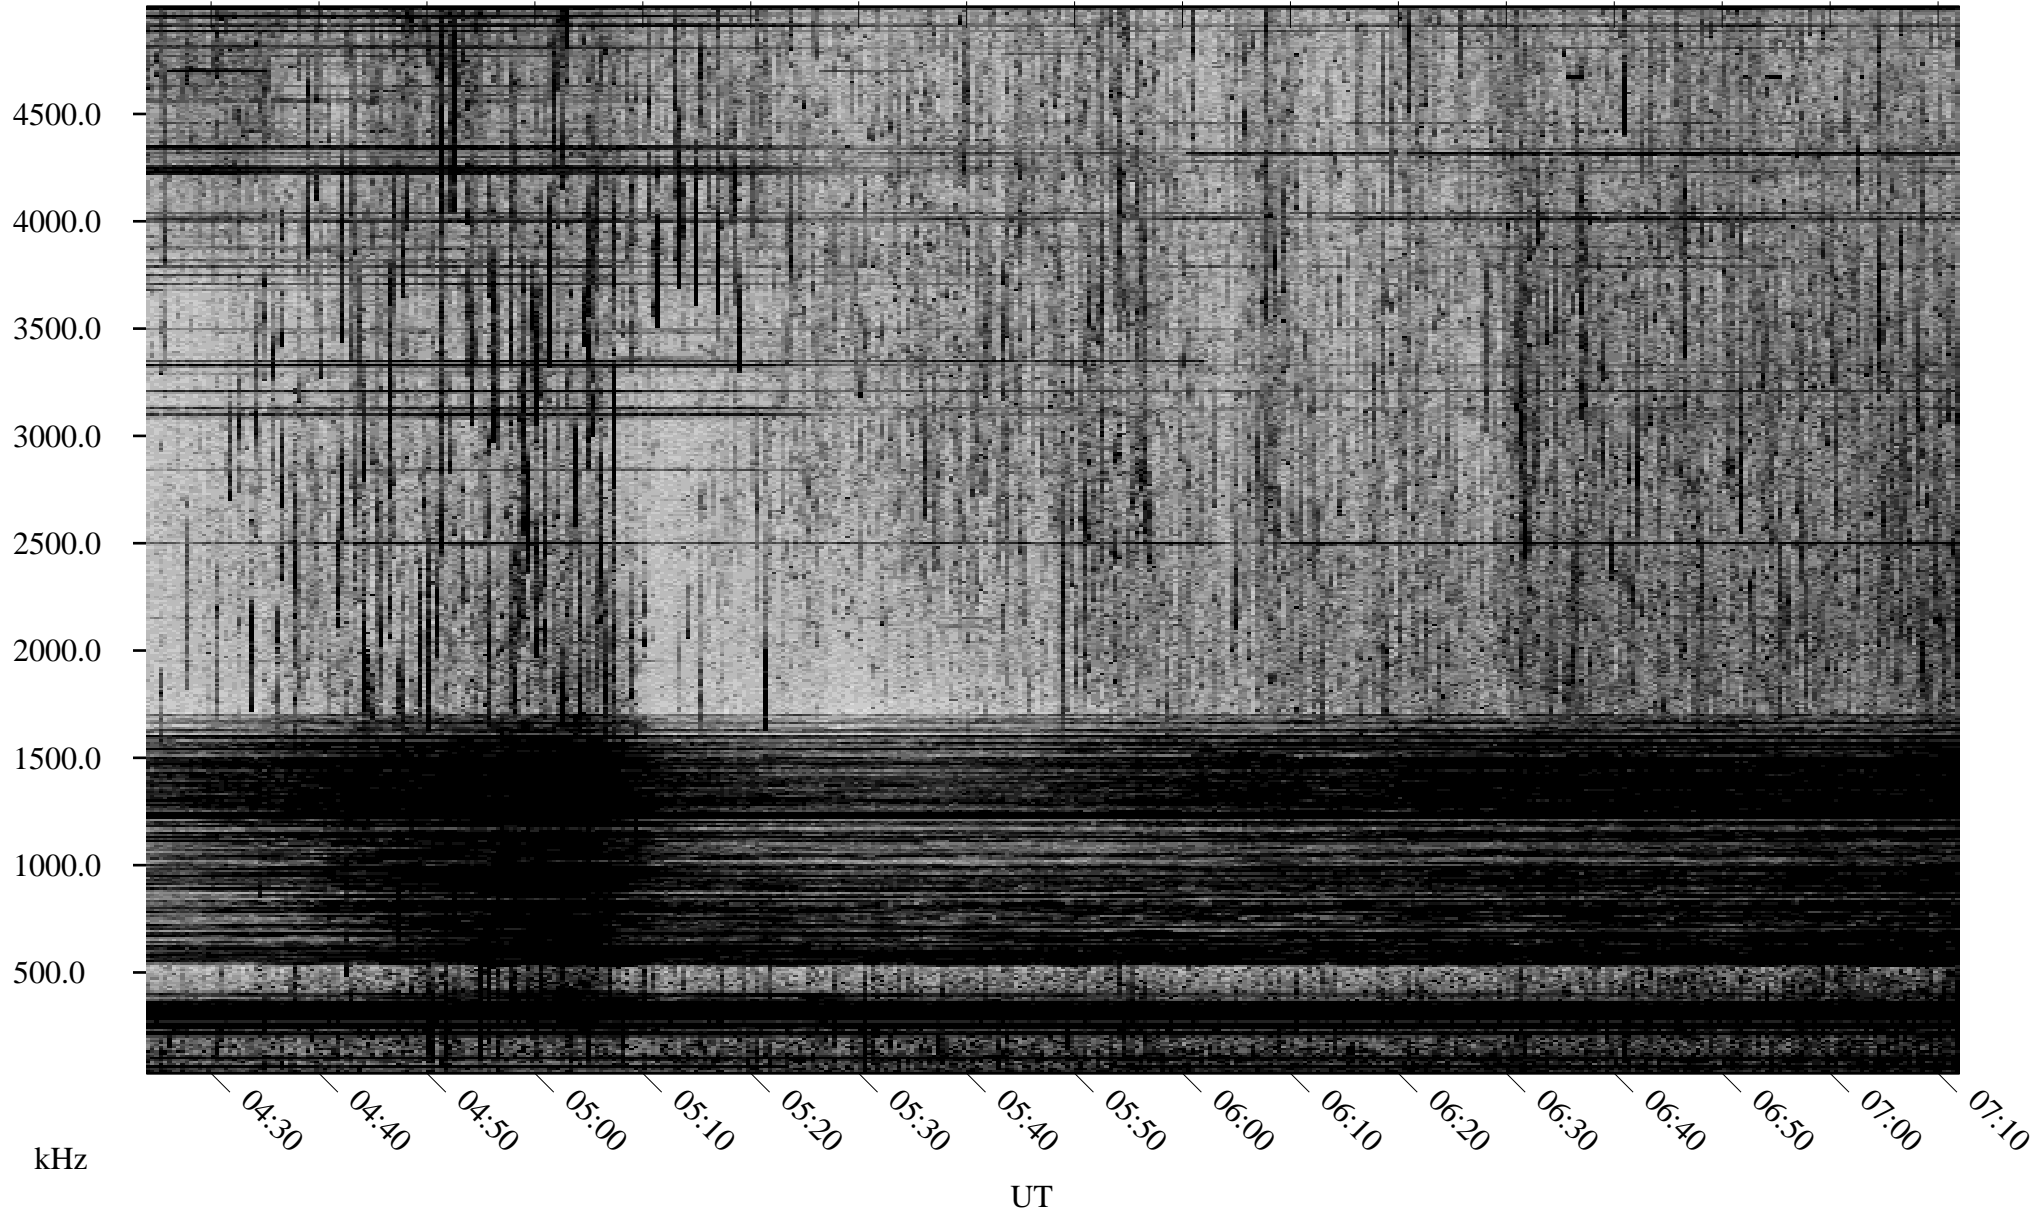

06/18/2002 Churchill, Manitoba

Linear Scale Black = 161 White = 15

ch02169l.r00m max_12

Page 1

06/18/2002 Churchill, Manitoba

Linear Scale Black = 161 White = 15

ch02169l.r00m max_12

Page 2

06/19/2002 Churchill, Manitoba

Linear Scale Black = 161 White = 15

ch02169l.r00m max_12

Page 3

06/19/2002 Churchill, Manitoba

Linear Scale Black = 161 White = 15

ch02169l.r00m max_12

Page 4

06/19/2002 Churchill, Manitoba

Linear Scale Black = 161 White = 15

ch02169l.r00m max_12

Page 5

06/19/2002 Churchill, Manitoba

Linear Scale Black = 161 White = 15

ch02169l.r00m max_12

Page 6

06/19/2002 Churchill, Manitoba

Linear Scale Black = 161 White = 15

ch02169l.r00m max_12

Page 7

06/19/2002 Churchill, Manitoba

Linear Scale Black = 161 White = 15

ch02169l.r00m max_12