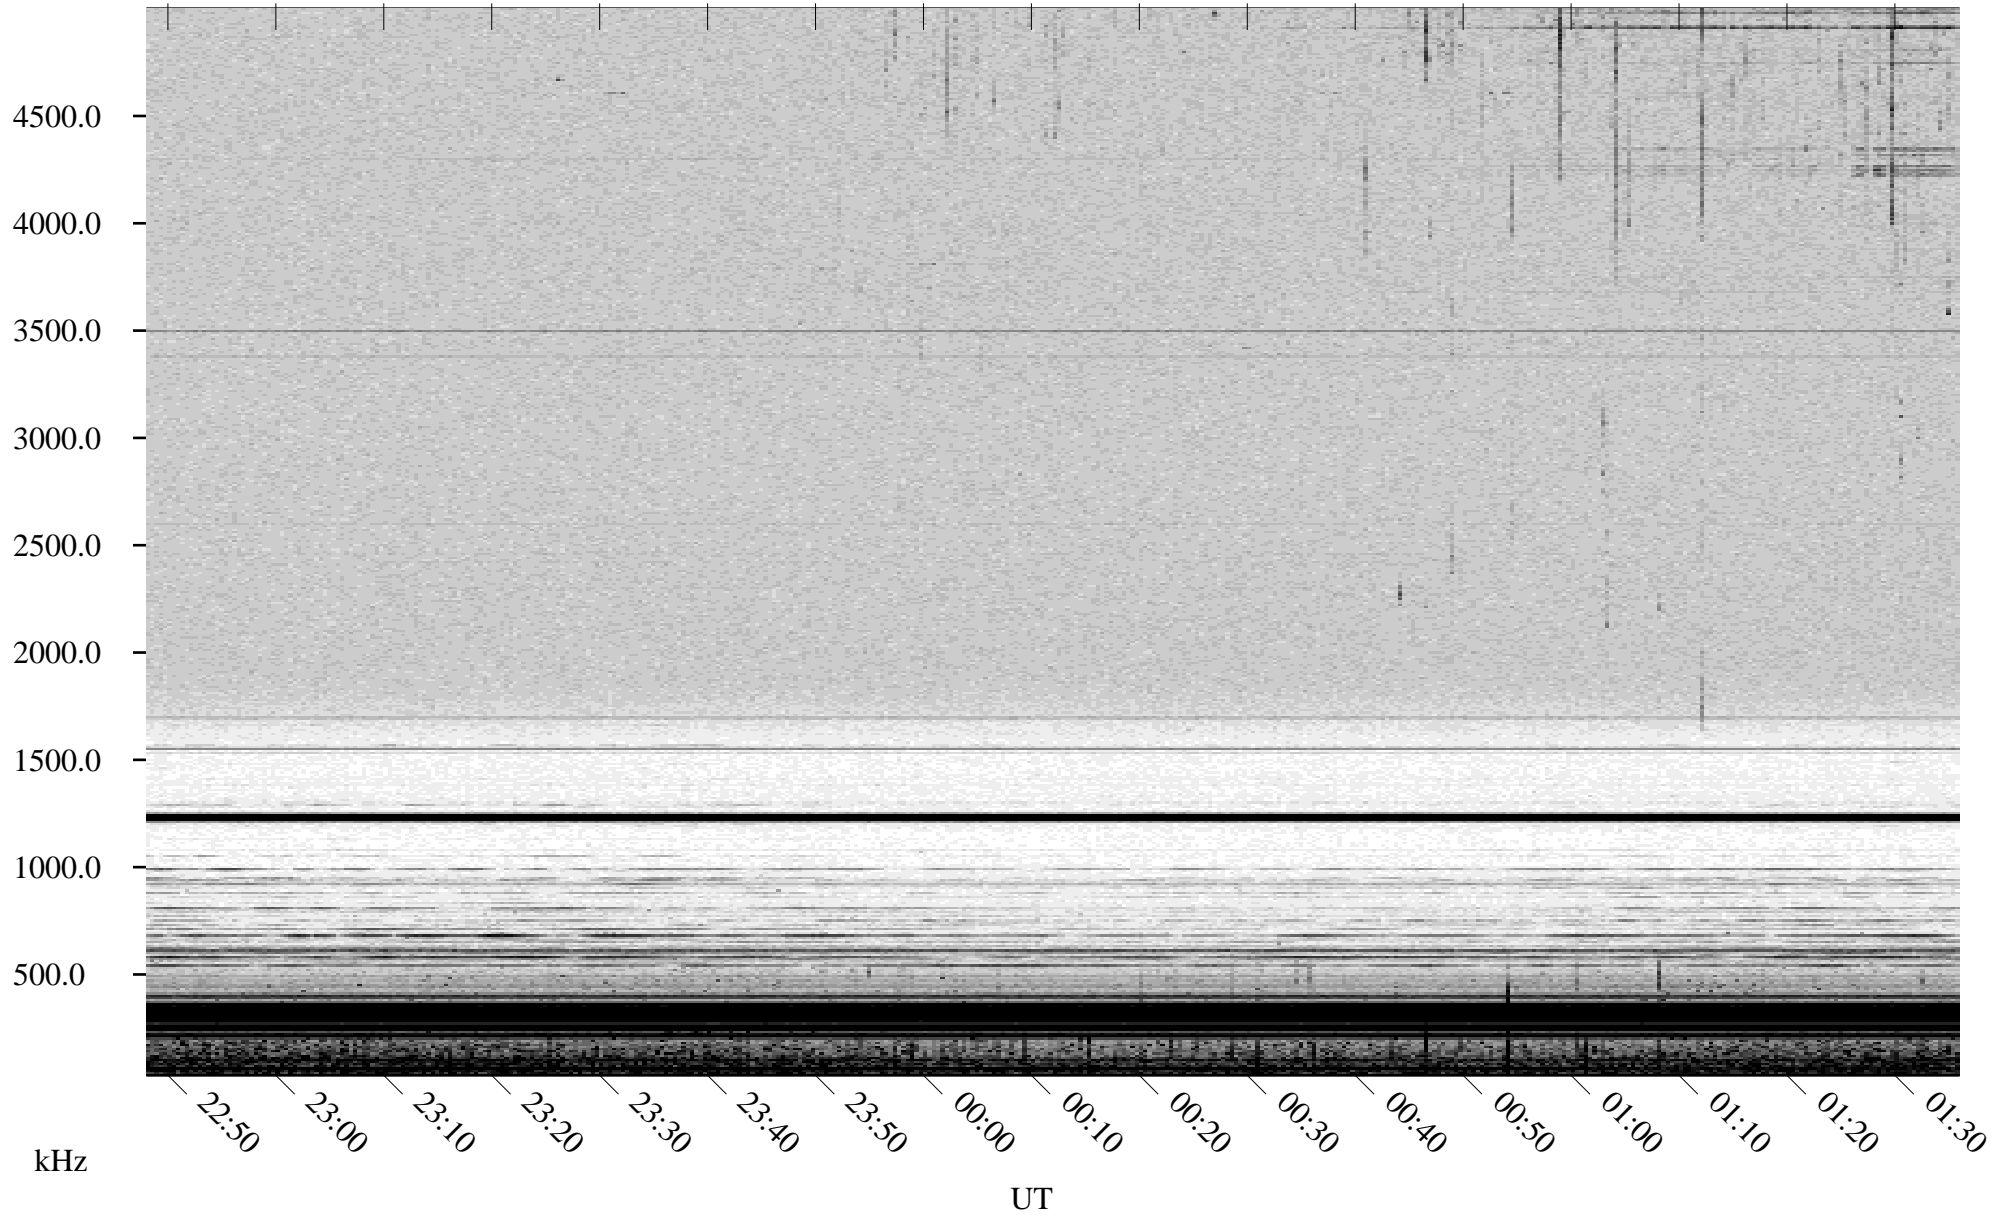

06/19/2002 Churchill, Manitoba

Linear Scale Black = 161 White = 15

ch02170l.r00m max_12

Page 1

06/19/2002 Churchill, Manitoba

Linear Scale Black = 161 White = 15

ch02170l.r00m max_12

Page 2

06/20/2002 Churchill, Manitoba

Linear Scale Black = 161 White = 15

ch02170l.r00m max_12

Page 3

06/20/2002 Churchill, Manitoba

Linear Scale Black = 161 White = 15

ch02170l.r00m max_12

Page 4

06/20/2002 Churchill, Manitoba

Linear Scale Black = 161 White = 15

ch02170l.r00m max_12

Page 5

06/20/2002 Churchill, Manitoba

Linear Scale Black = 161 White = 15

ch02170l.r00m max_12

Page 6

06/20/2002 Churchill, Manitoba

Linear Scale Black = 161 White = 15

ch02170l.r00m max_12

Page 7