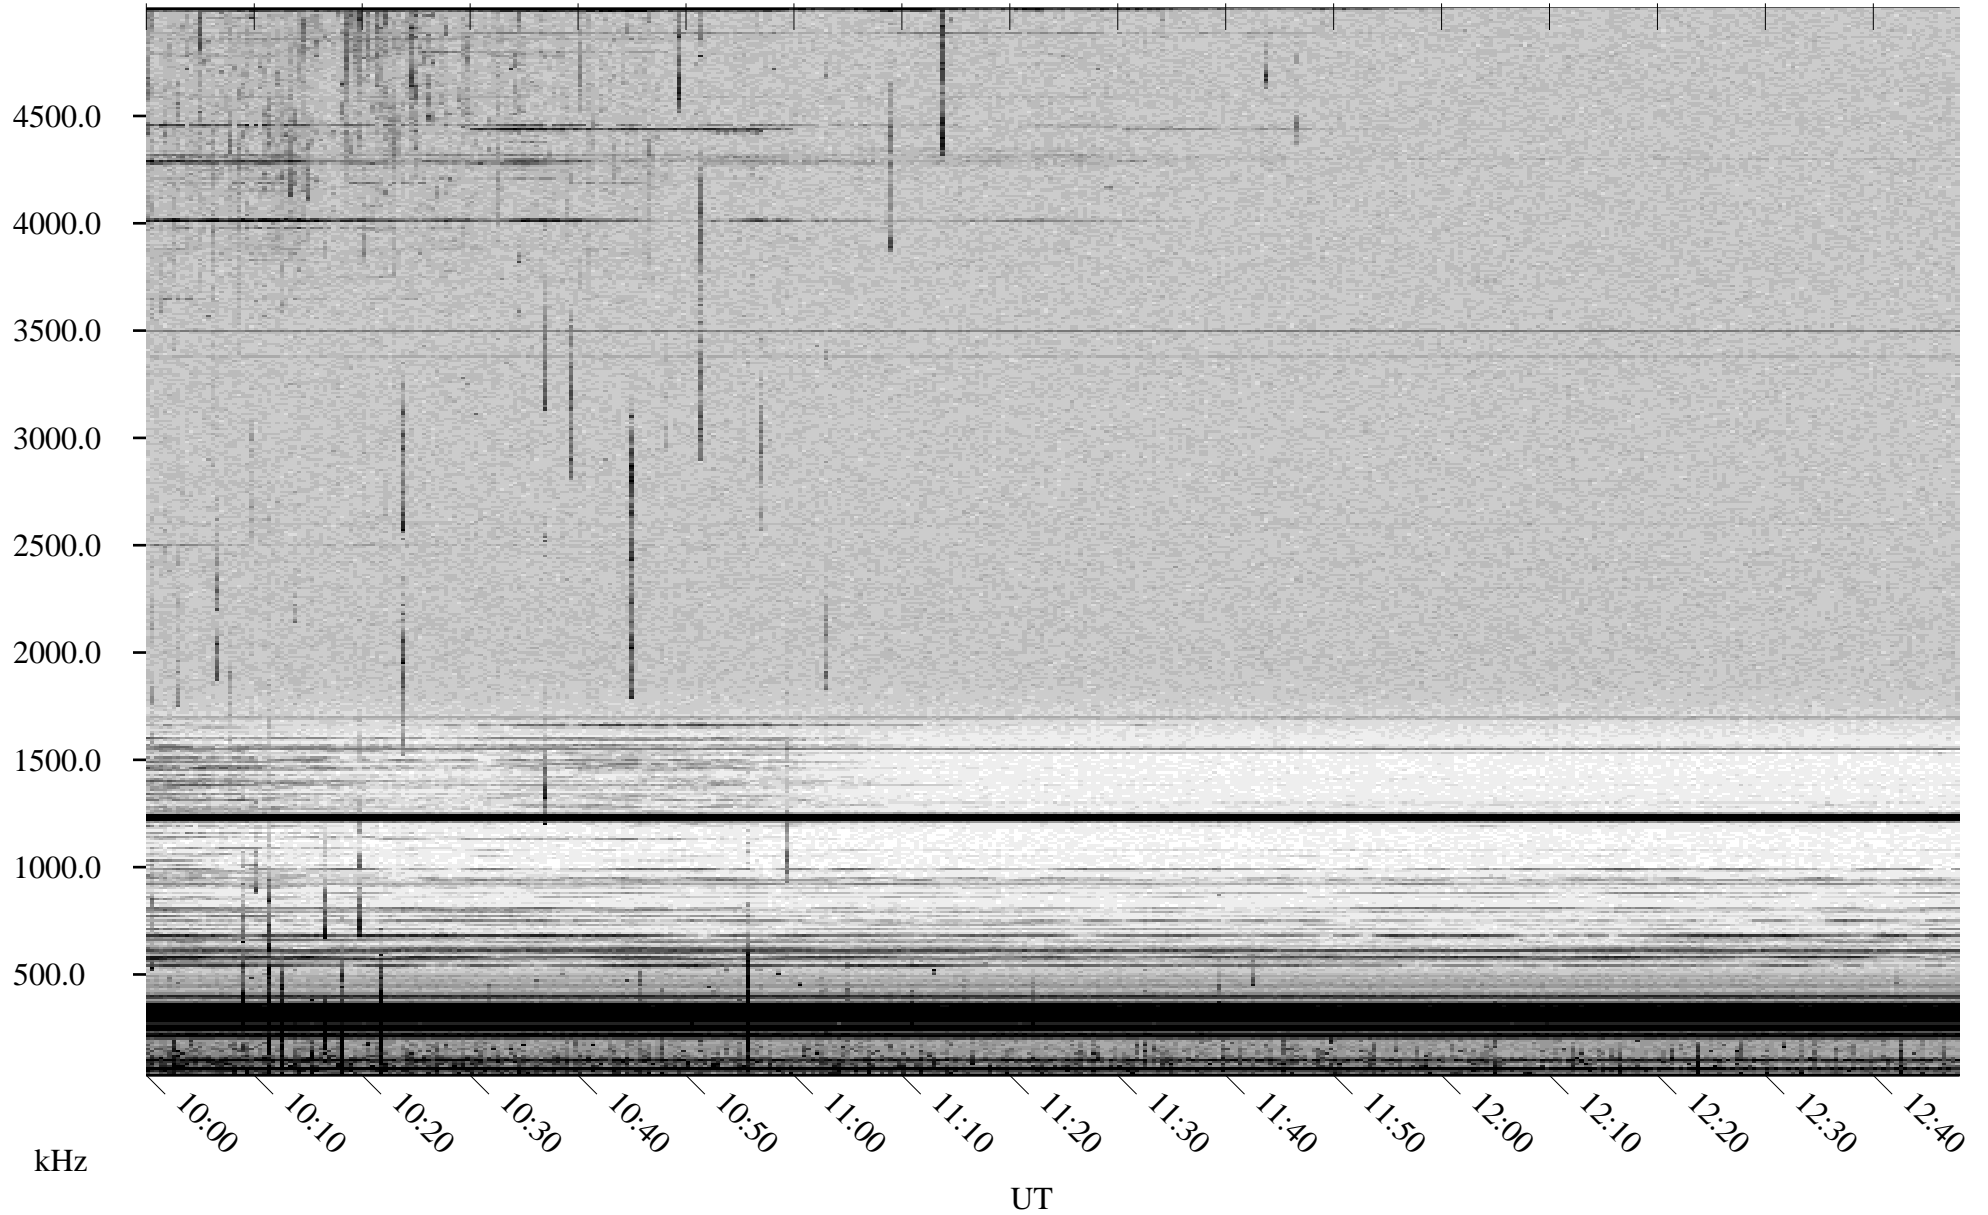

06/19/2002 Churchill, Manitoba

Linear Scale Black = 161 White = 15

ch02170l.r00m max_12

Page 1

06/19/2002 Churchill, Manitoba

Linear Scale Black = 161 White = 15

ch02170l.r00m max_12

Page 2

06/20/2002 Churchill, Manitoba

Linear Scale Black = 161 White = 15

ch02170l.r00m max_12

Page 3

06/20/2002 Churchill, Manitoba

Linear Scale Black = 161 White = 15

ch02170l.r00m max_12

Page 4

06/20/2002 Churchill, Manitoba

Linear Scale Black = 161 White = 15

ch02170l.r00m max_12

Page 5

06/20/2002 Churchill, Manitoba

Linear Scale Black = 161 White = 15

ch02170l.r00m max_12

Page 6

06/20/2002 Churchill, Manitoba

Linear Scale Black = 161 White = 15

ch02170l.r00m max_12

Page 7