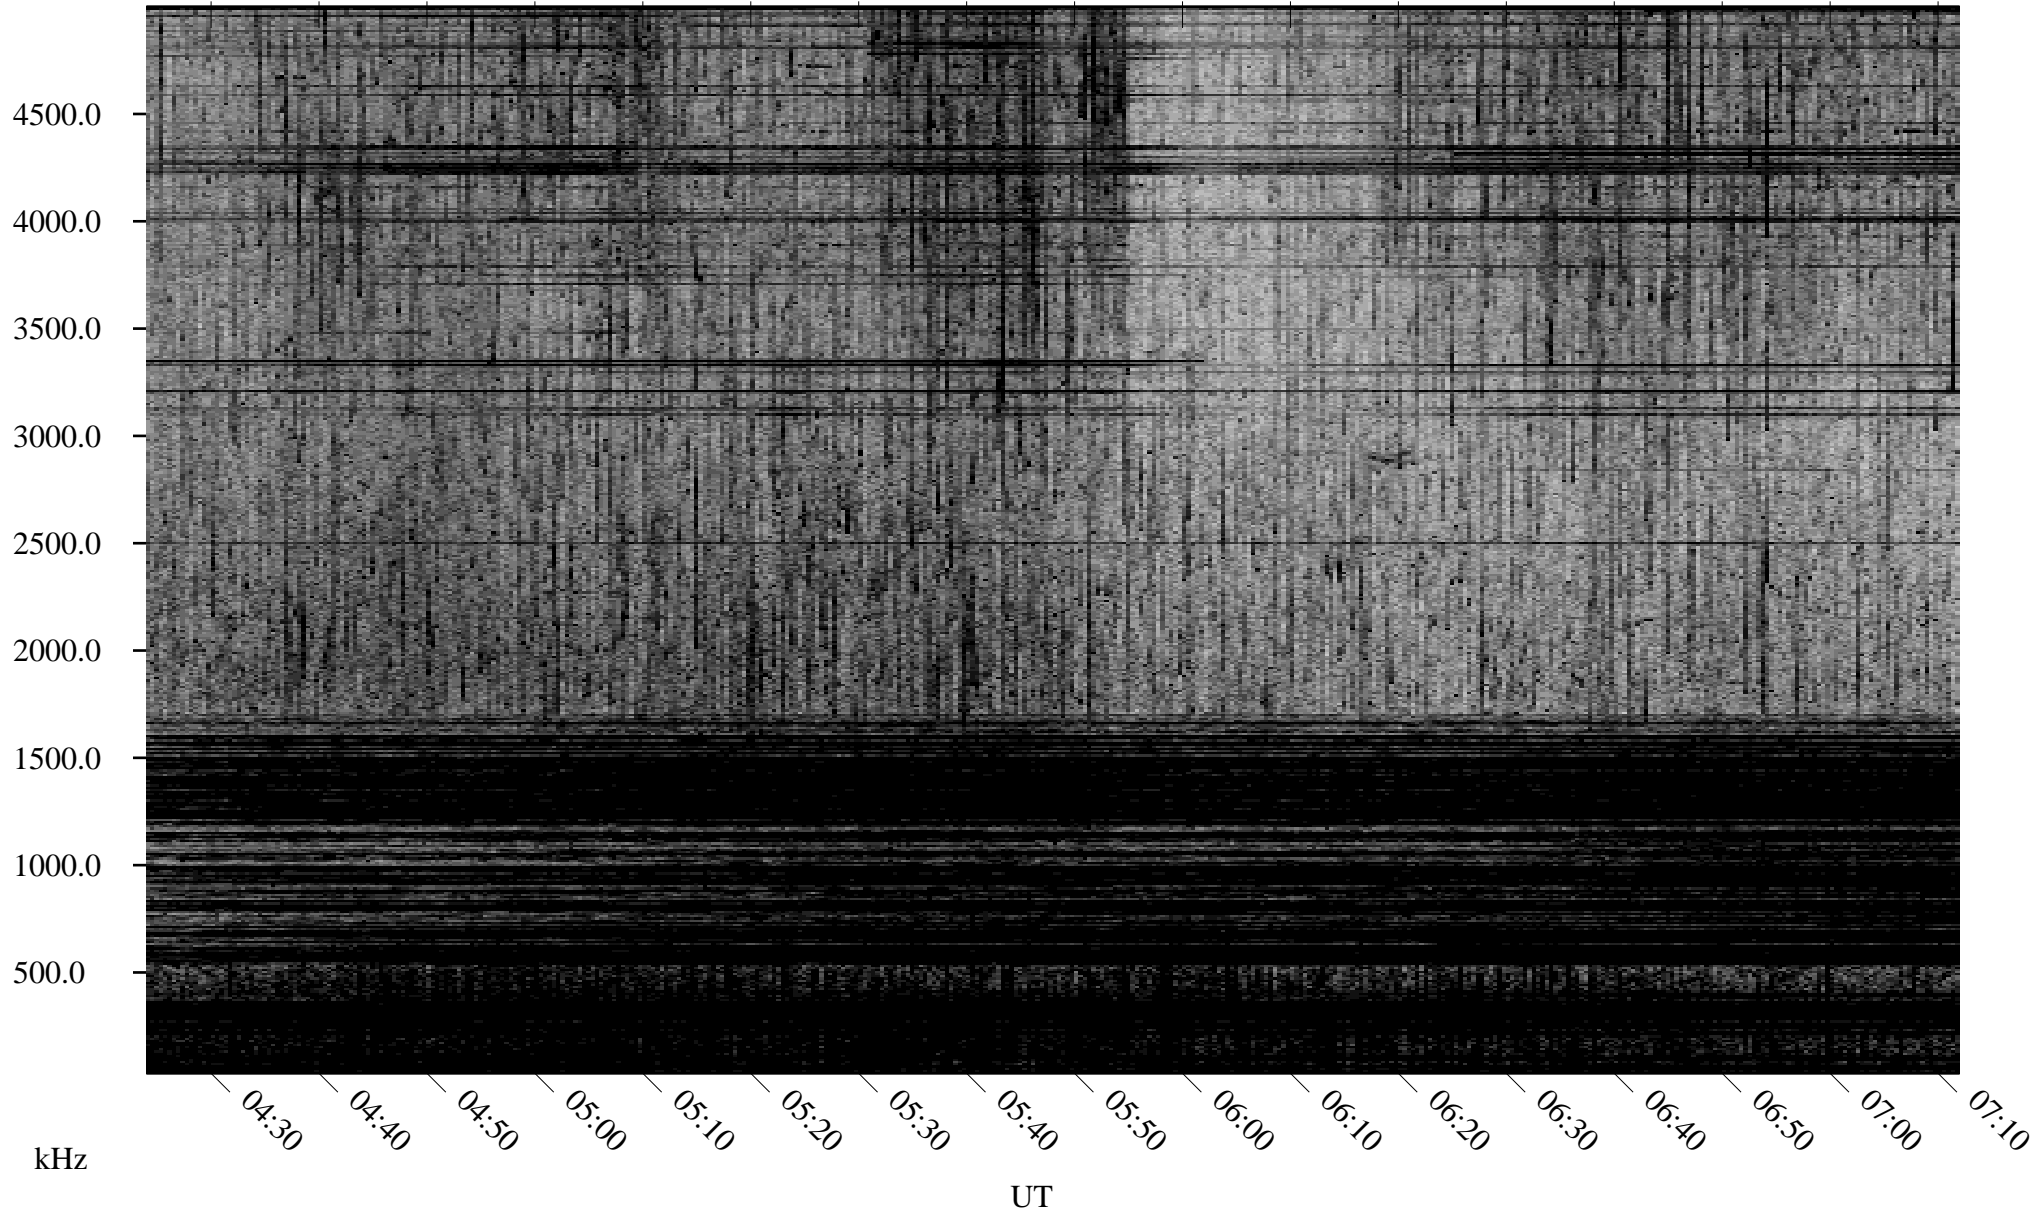

06/19/2002 Churchill, Manitoba

Linear Scale Black = 161 White = 15

ch02170l.r00m max_12

Page 1

06/19/2002 Churchill, Manitoba

Linear Scale Black = 161 White = 15

ch02170l.r00m max_12

Page 2

06/20/2002 Churchill, Manitoba

Linear Scale Black = 161 White = 15

ch02170l.r00m max_12

Page 3

06/20/2002 Churchill, Manitoba

Linear Scale Black = 161 White = 15

ch02170l.r00m max_12

Page 4

06/20/2002 Churchill, Manitoba

Linear Scale Black = 161 White = 15

ch02170l.r00m max_12

Page 5

06/20/2002 Churchill, Manitoba

Linear Scale Black = 161 White = 15

ch02170l.r00m max_12

Page 6

06/20/2002 Churchill, Manitoba

Linear Scale Black = 161 White = 15

ch02170l.r00m max_12

Page 7