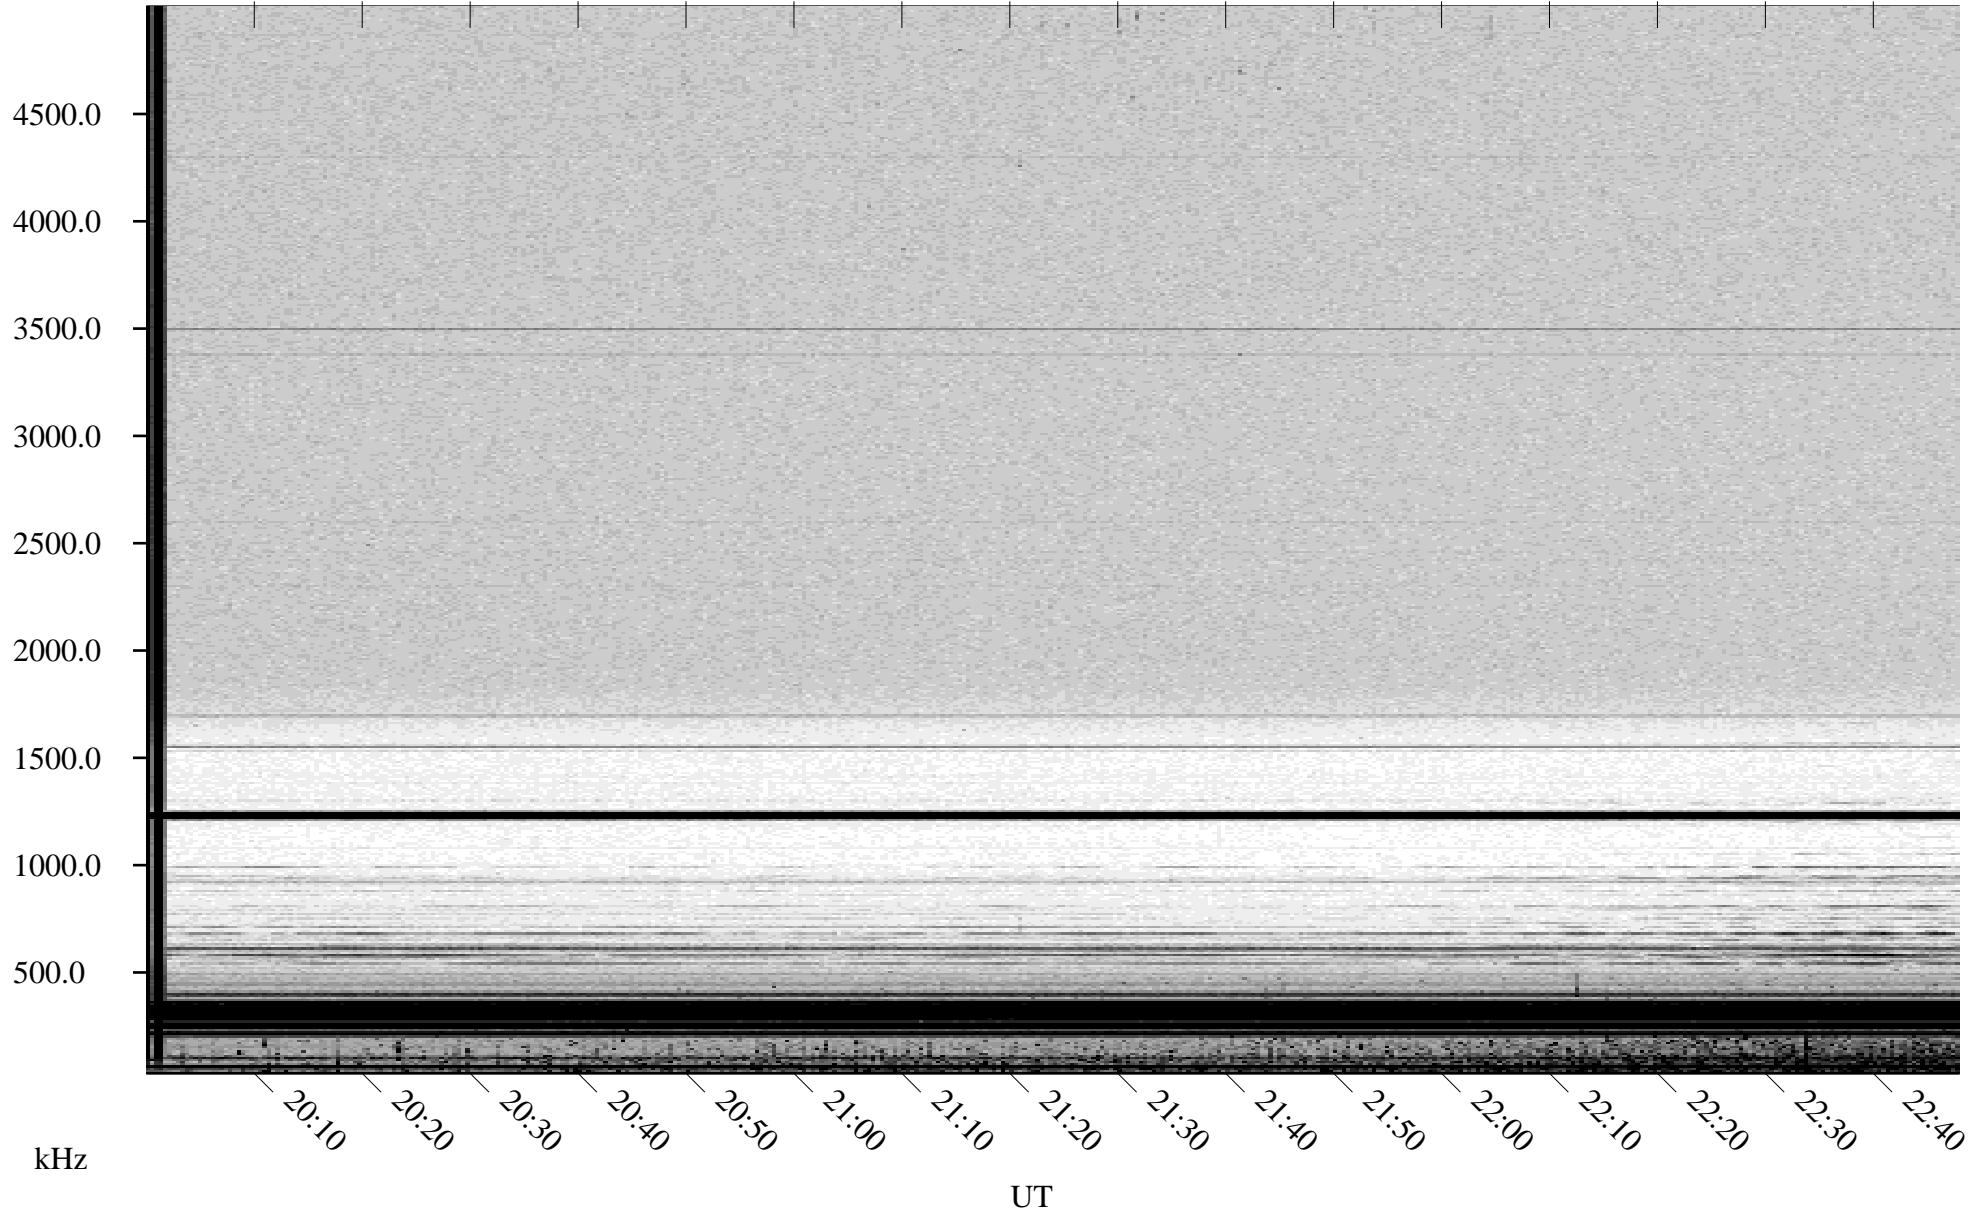

06/19/2002 Churchill, Manitoba

Linear Scale Black = 161 White = 15

ch02170l.r00m max_12

Page 1

06/19/2002 Churchill, Manitoba

Linear Scale Black = 161 White = 15

ch02170l.r00m max_12

Page 2

06/20/2002 Churchill, Manitoba

Linear Scale Black = 161 White = 15

ch02170l.r00m max_12

Page 3

06/20/2002 Churchill, Manitoba

Linear Scale Black = 161 White = 15

ch02170l.r00m max_12

Page 4

06/20/2002 Churchill, Manitoba

Linear Scale Black = 161 White = 15

ch02170l.r00m max_12

Page 5

06/20/2002 Churchill, Manitoba

Linear Scale Black = 161 White = 15

ch02170l.r00m max_12

Page 6

06/20/2002 Churchill, Manitoba

Linear Scale Black = 161 White = 15

ch02170l.r00m max_12

Page 7