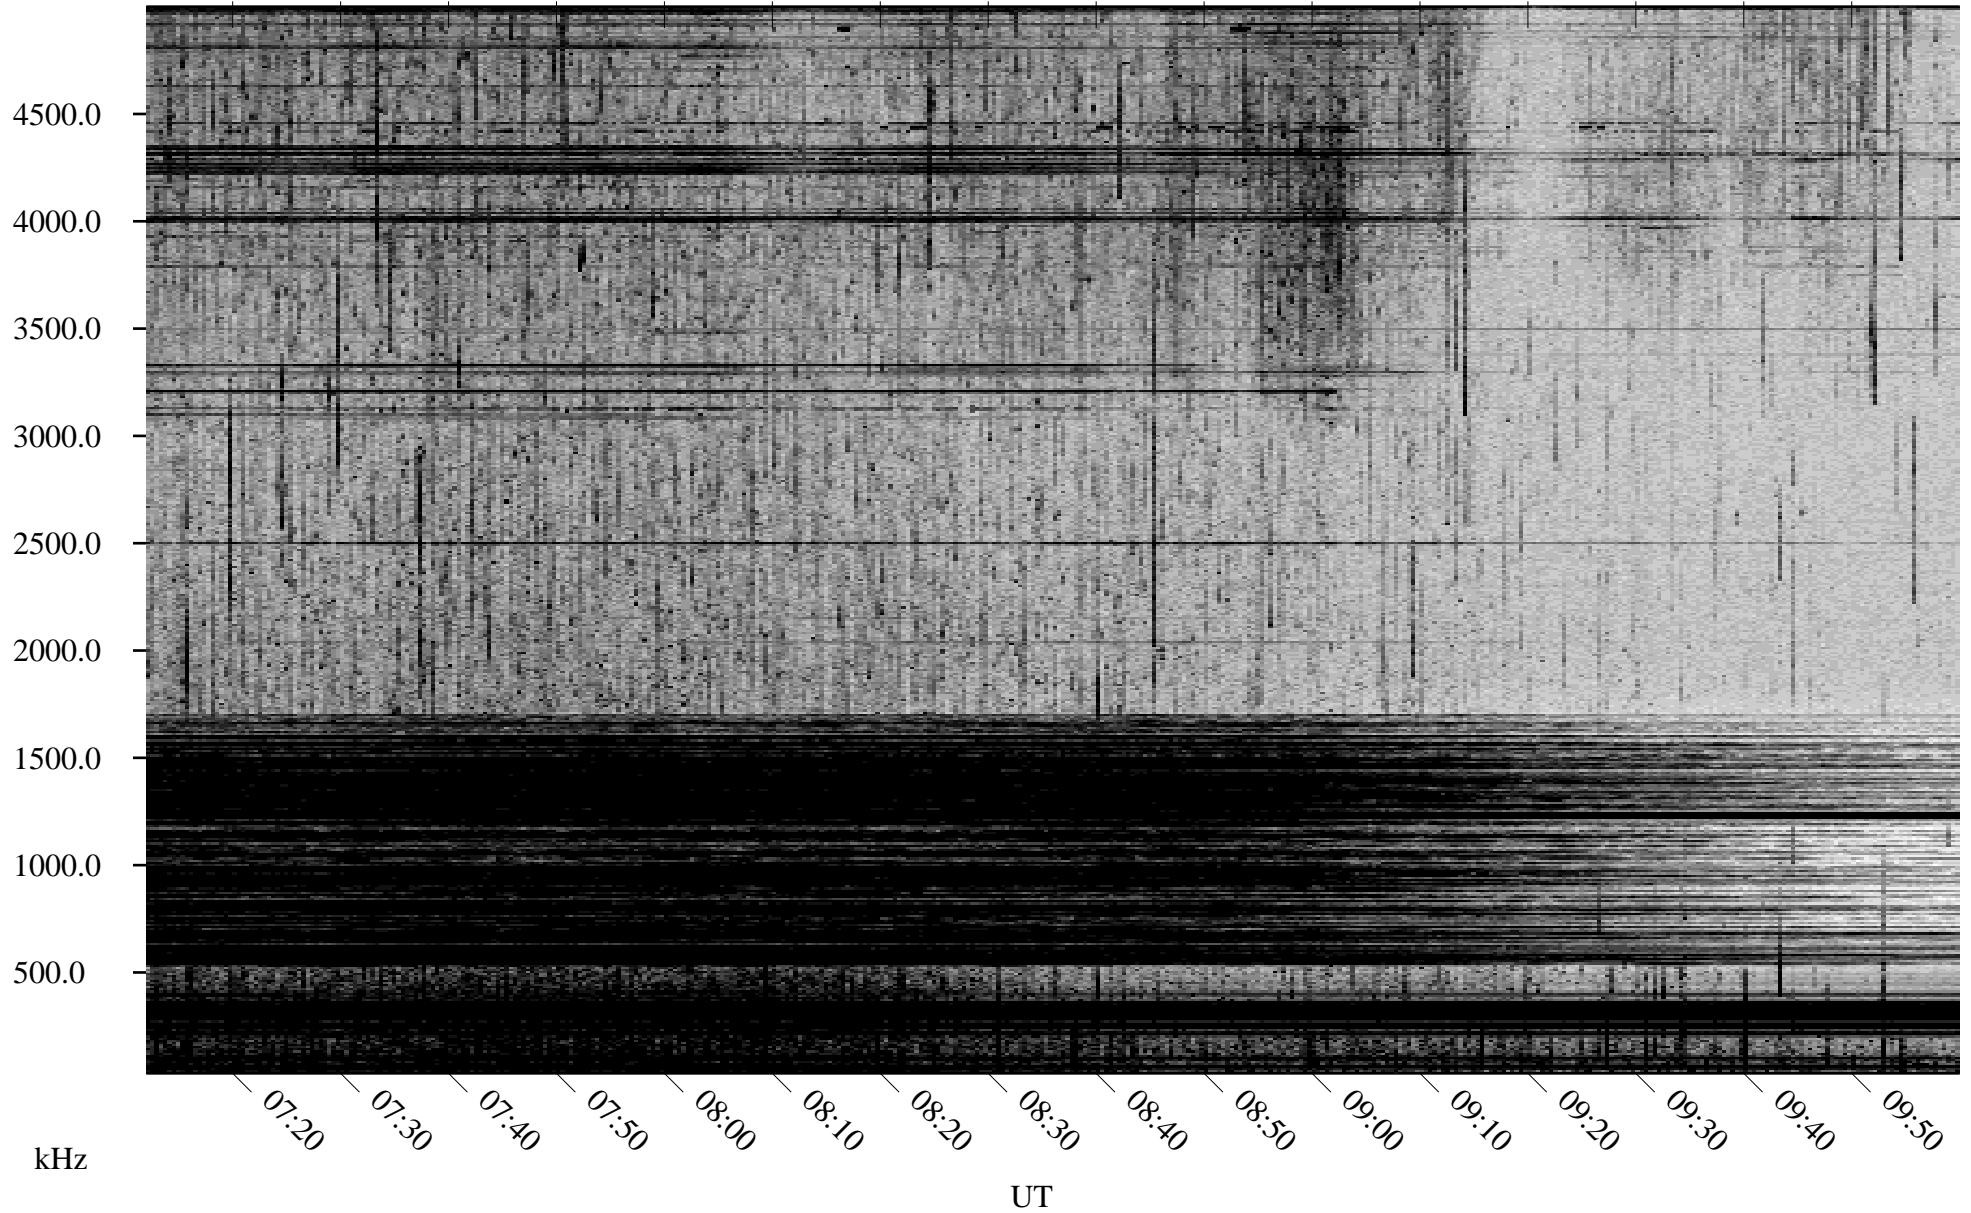

06/19/2002 Churchill, Manitoba

Linear Scale Black = 161 White = 15

ch02170l.r00m max_12

Page 1

06/19/2002 Churchill, Manitoba

Linear Scale Black = 161 White = 15

ch02170l.r00m max_12

Page 2

06/20/2002 Churchill, Manitoba

Linear Scale Black = 161 White = 15

ch02170l.r00m max_12

Page 3

06/20/2002 Churchill, Manitoba

Linear Scale Black = 161 White = 15

ch02170l.r00m max_12

Page 4

06/20/2002 Churchill, Manitoba

Linear Scale Black = 161 White = 15

ch02170l.r00m max_12

Page 5

06/20/2002 Churchill, Manitoba

Linear Scale Black = 161 White = 15

ch02170l.r00m max_12

Page 6

06/20/2002 Churchill, Manitoba

Linear Scale Black = 161 White = 15

ch02170l.r00m max_12

Page 7