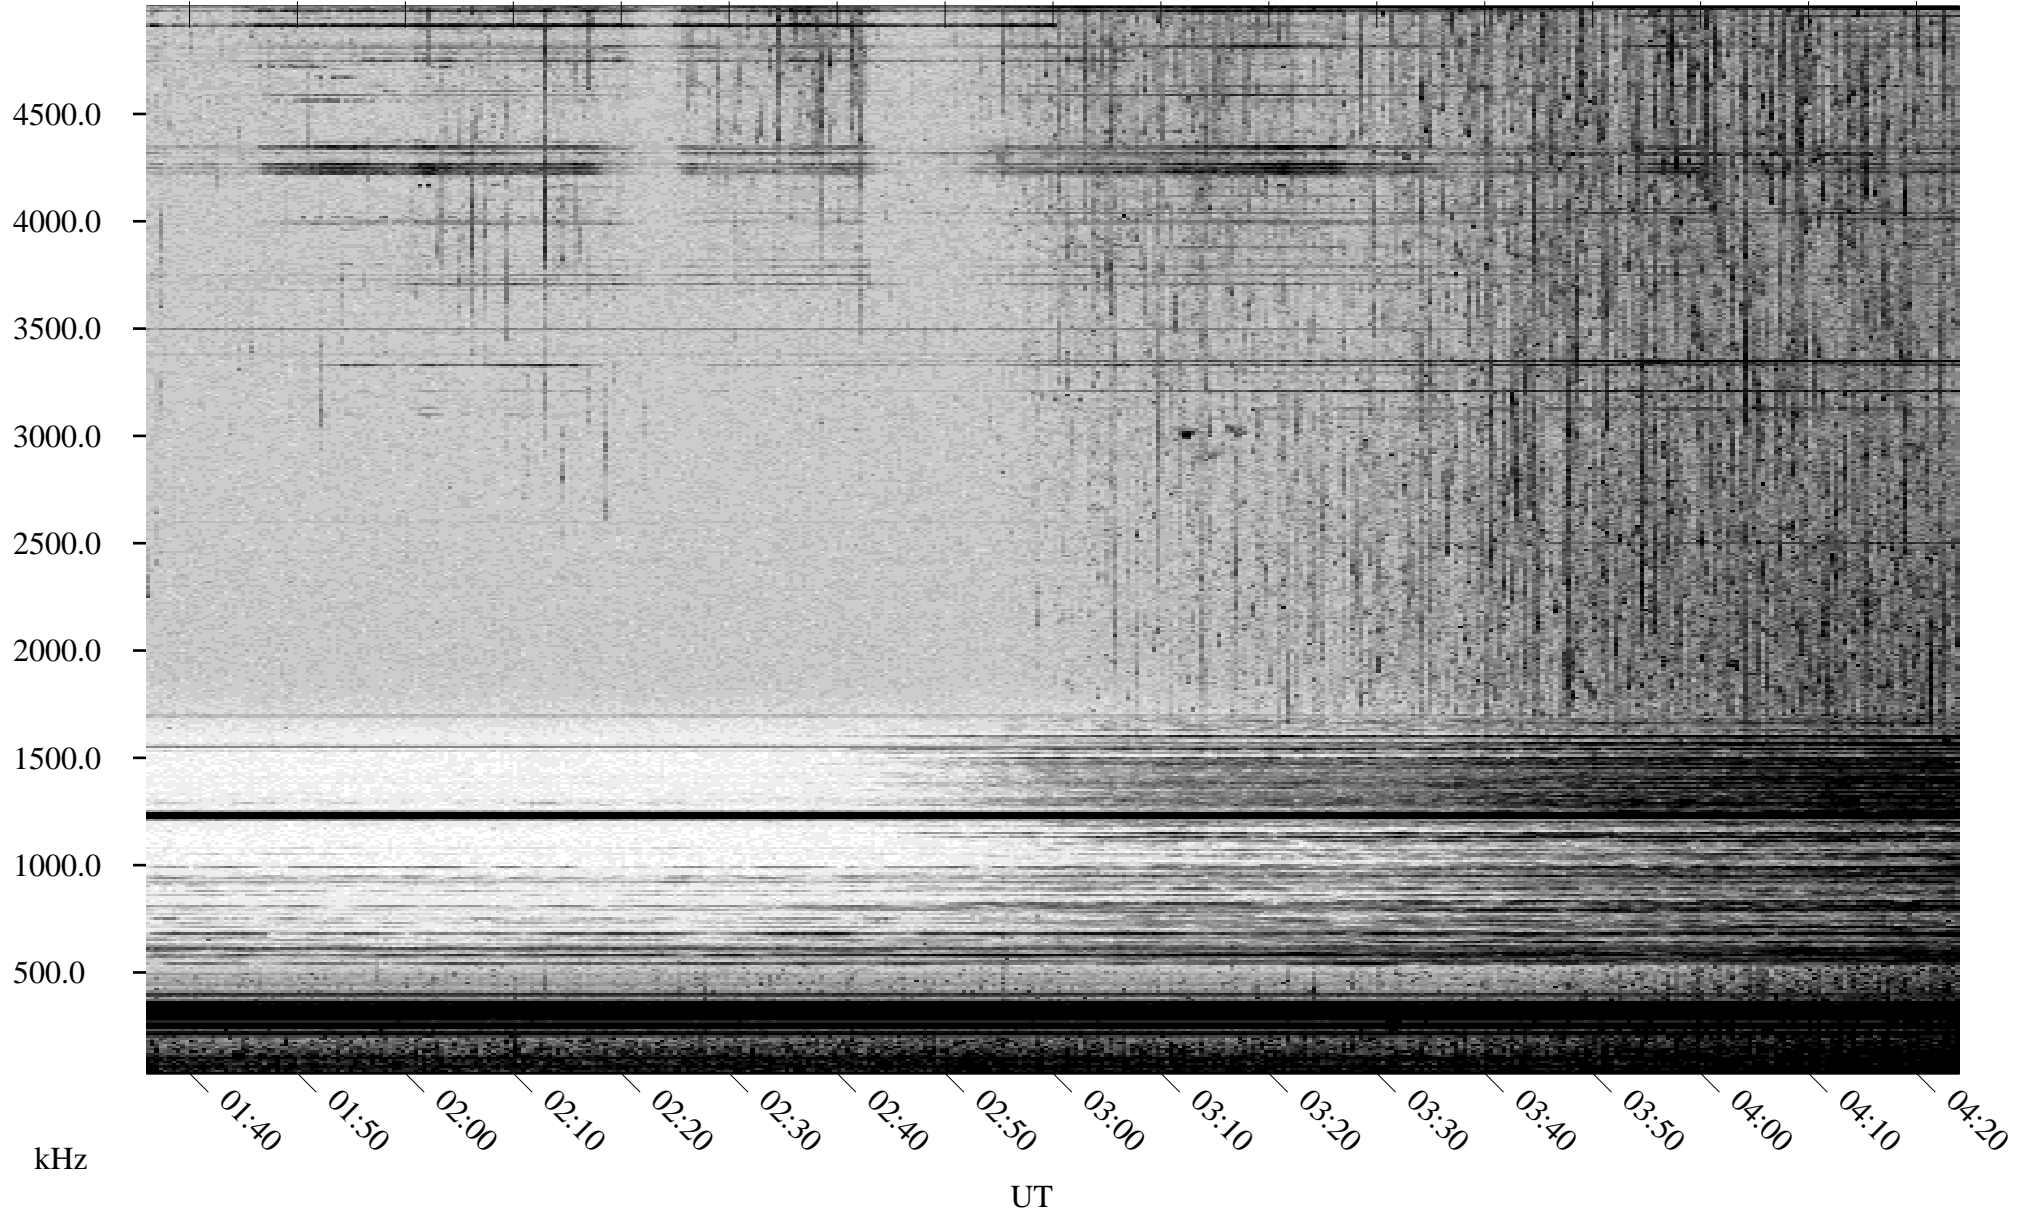

06/19/2002 Churchill, Manitoba

Linear Scale Black = 161 White = 15

ch02170l.r00m max_12

Page 1

06/19/2002 Churchill, Manitoba

Linear Scale Black = 161 White = 15

ch02170l.r00m max_12

Page 2

06/20/2002 Churchill, Manitoba

Linear Scale Black = 161 White = 15

ch02170l.r00m max_12

Page 3

06/20/2002 Churchill, Manitoba

Linear Scale Black = 161 White = 15

ch02170l.r00m max_12

Page 4

06/20/2002 Churchill, Manitoba

Linear Scale Black = 161 White = 15

ch02170l.r00m max_12

Page 5

06/20/2002 Churchill, Manitoba

Linear Scale Black = 161 White = 15

ch02170l.r00m max_12

Page 6

06/20/2002 Churchill, Manitoba

Linear Scale Black = 161 White = 15

ch02170l.r00m max_12

Page 7