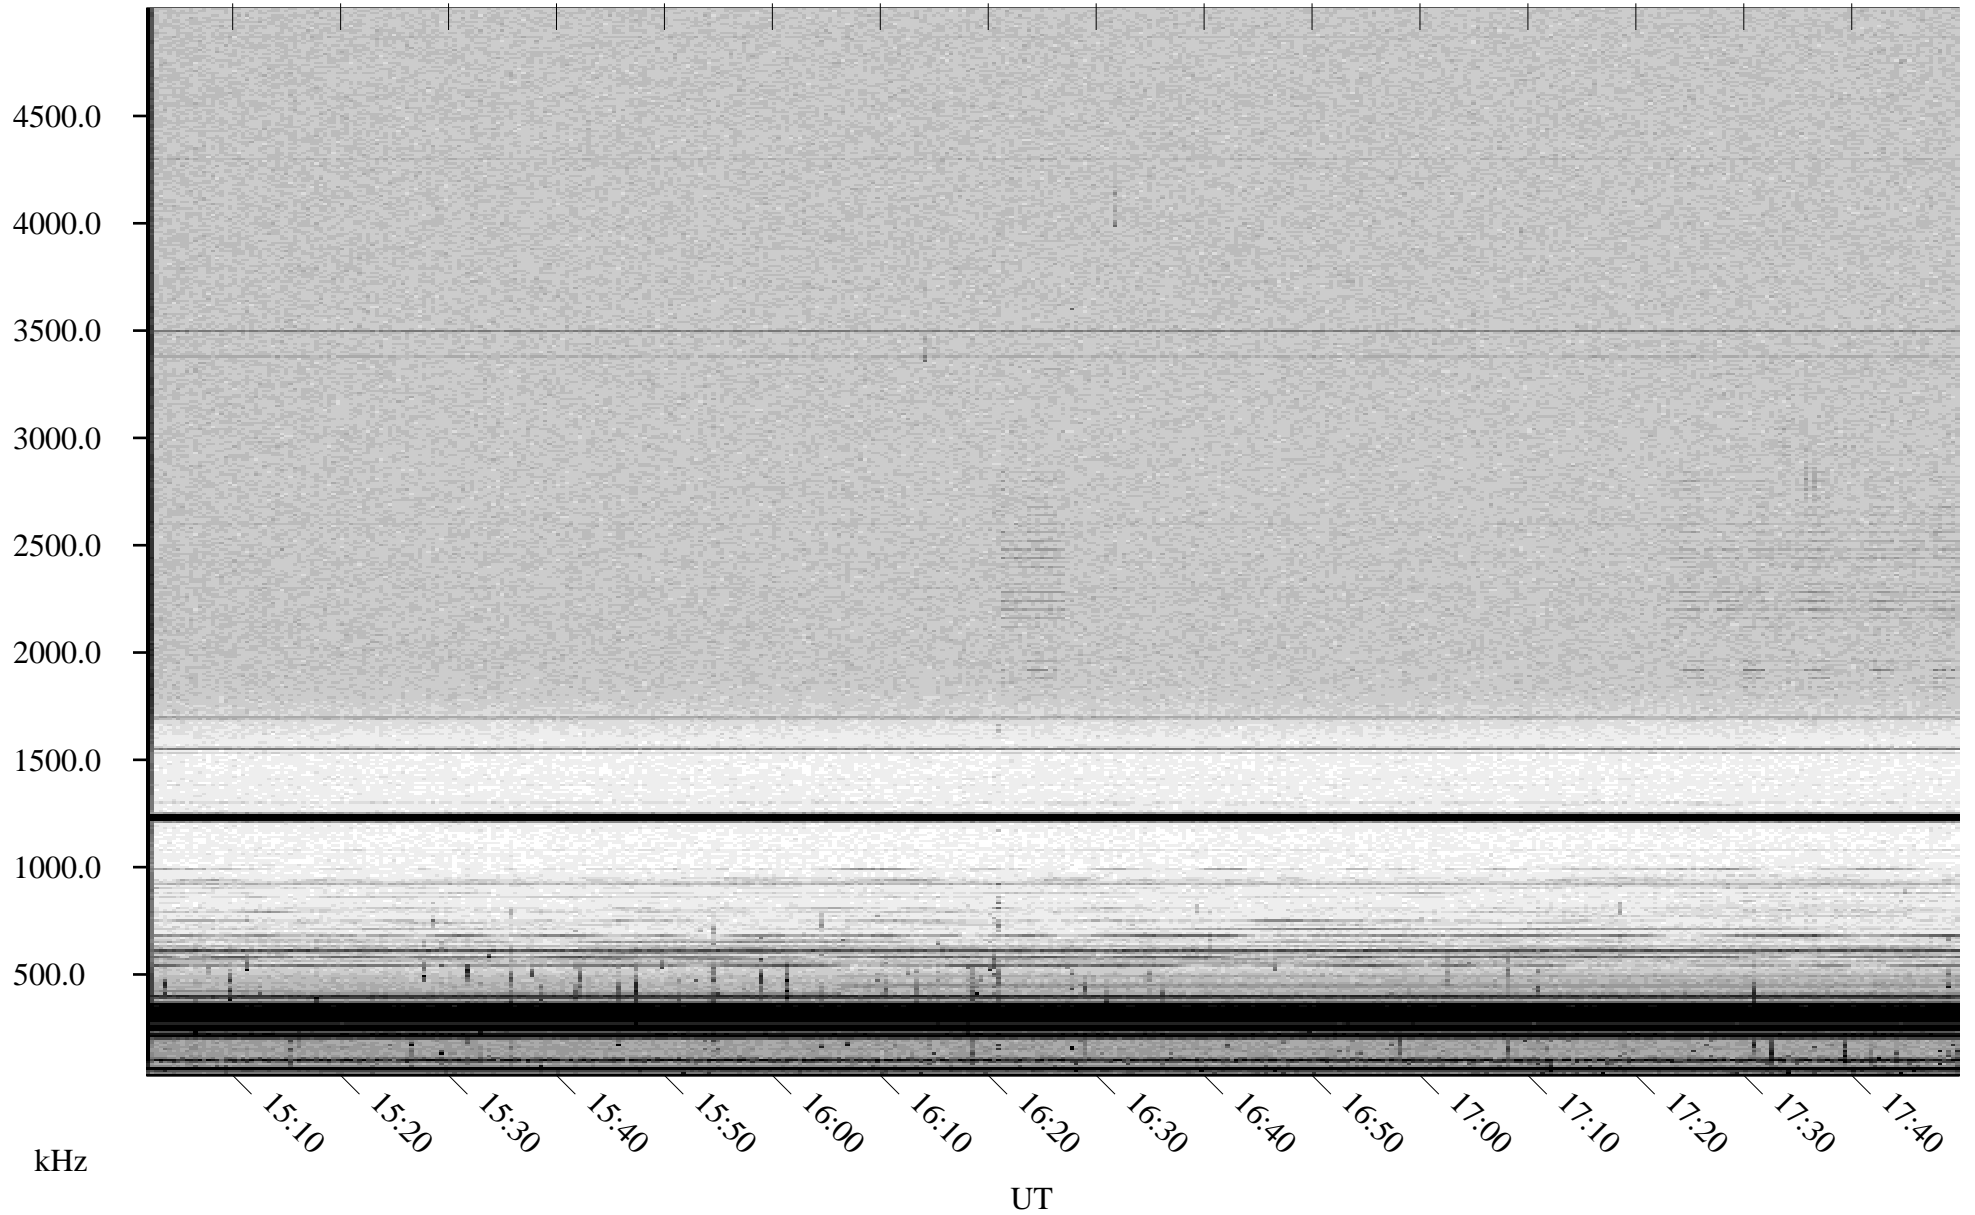

06/20/2002 Churchill, Manitoba

Linear Scale Black = 161 White = 15

ch021711.r00m max_12

Page 1

06/20/2002 Churchill, Manitoba

Linear Scale Black = 161 White = 15

ch021711.r00m max_12

Page 2