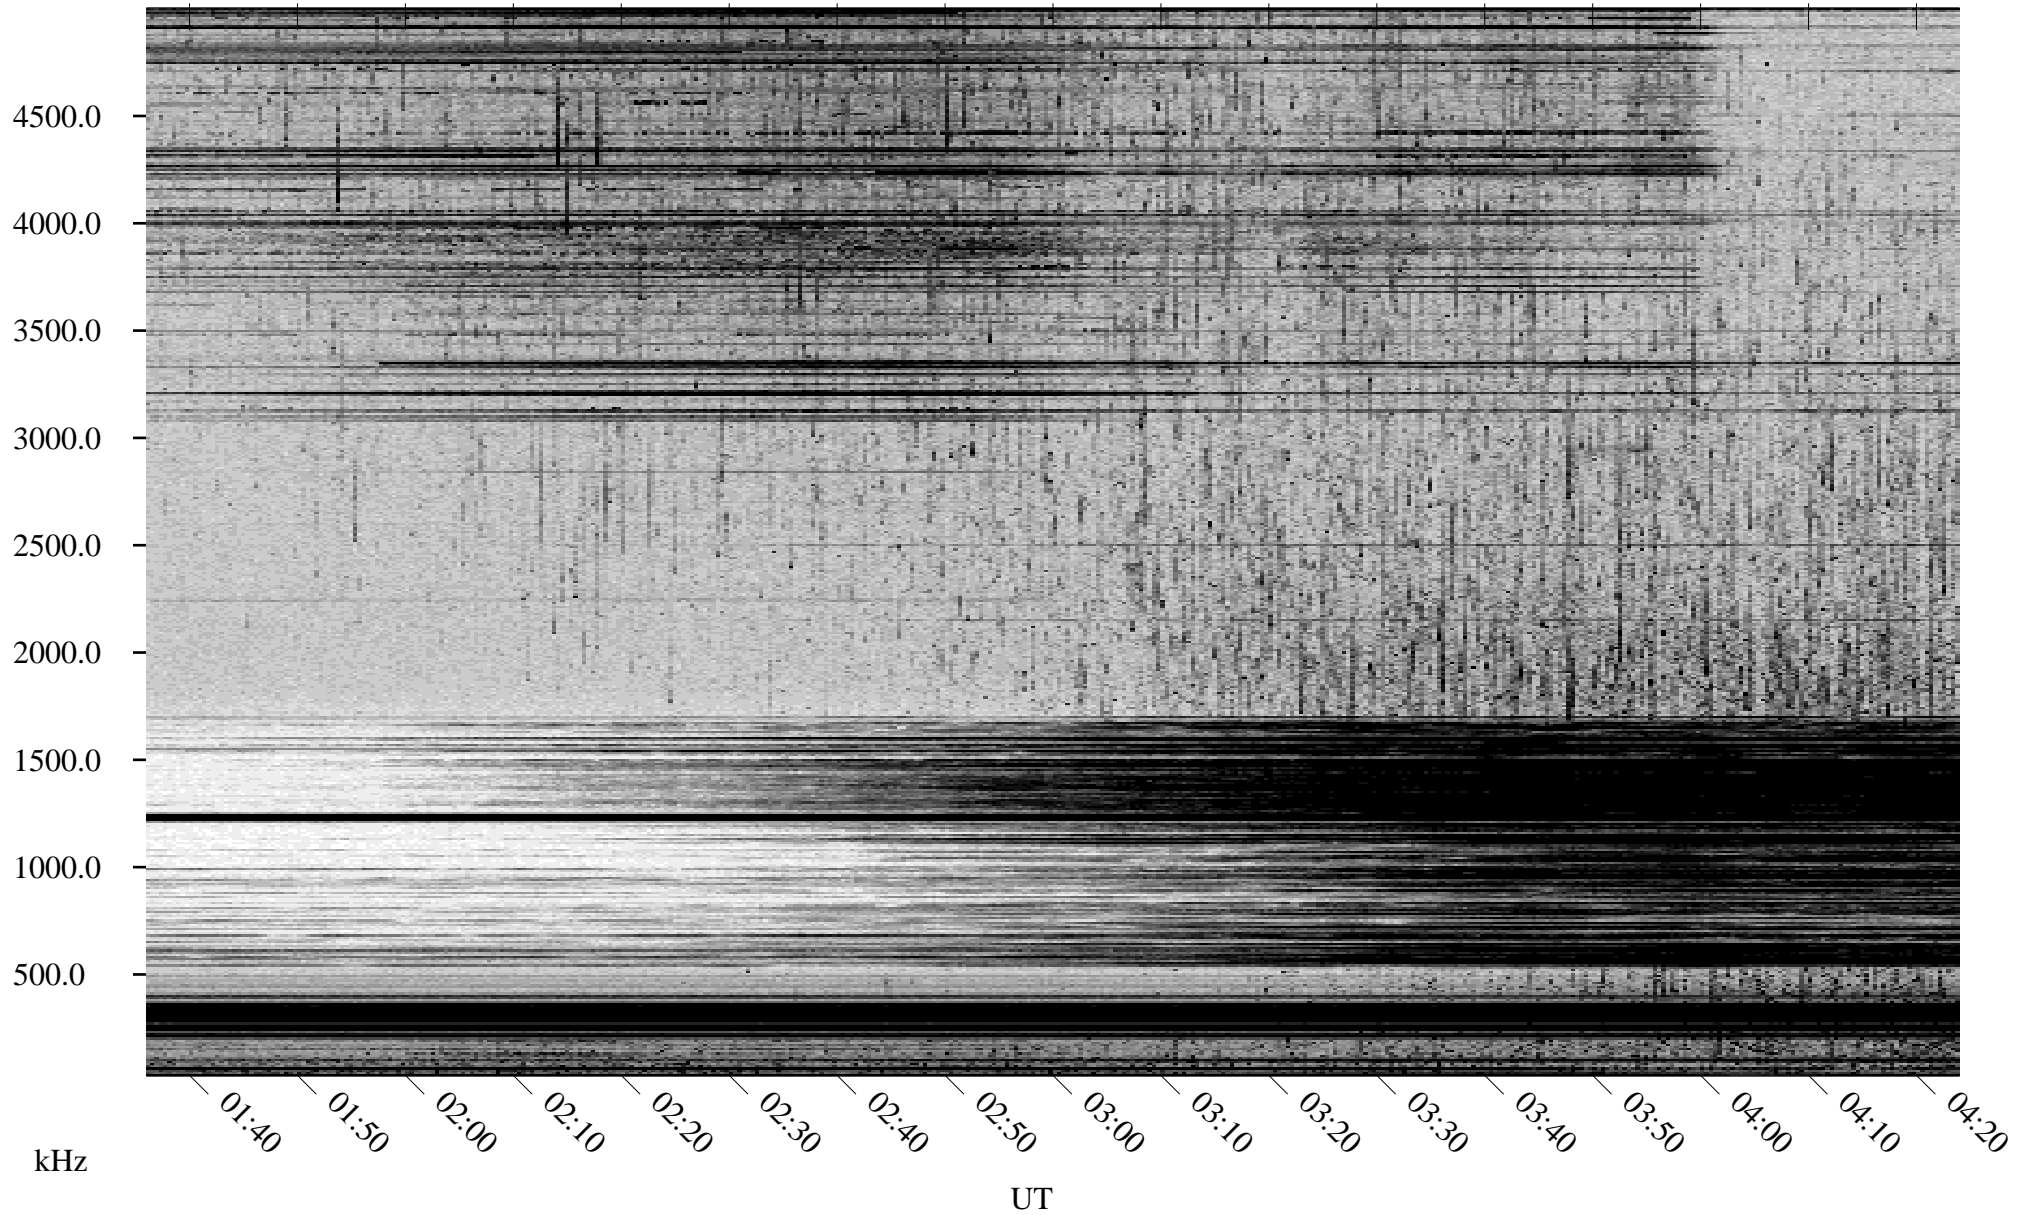

06/20/2002 Churchill, Manitoba

Linear Scale Black = 161 White = 15

ch021711.r01m max_12

Page 1

06/20/2002 Churchill, Manitoba

Linear Scale Black = 161 White = 15

ch021711.r01m max_12

Page 2

06/21/2002 Churchill, Manitoba

Linear Scale Black = 161 White = 15

ch021711.r01m max_12

Page 3

06/21/2002 Churchill, Manitoba

Linear Scale Black = 161 White = 15

ch021711.r01m max_12

Page 4

06/21/2002 Churchill, Manitoba

Linear Scale Black = 161 White = 15

ch021711.r01m max_12

Page 5

06/21/2002 Churchill, Manitoba

Linear Scale Black = 161 White = 15

ch021711.r01m max_12

Page 6

06/21/2002 Churchill, Manitoba

Linear Scale Black = 161 White = 15

ch021711.r01m max_12

Page 7

06/21/2002 Churchill, Manitoba

Linear Scale Black = 161 White = 15

ch021711.r01m max_12