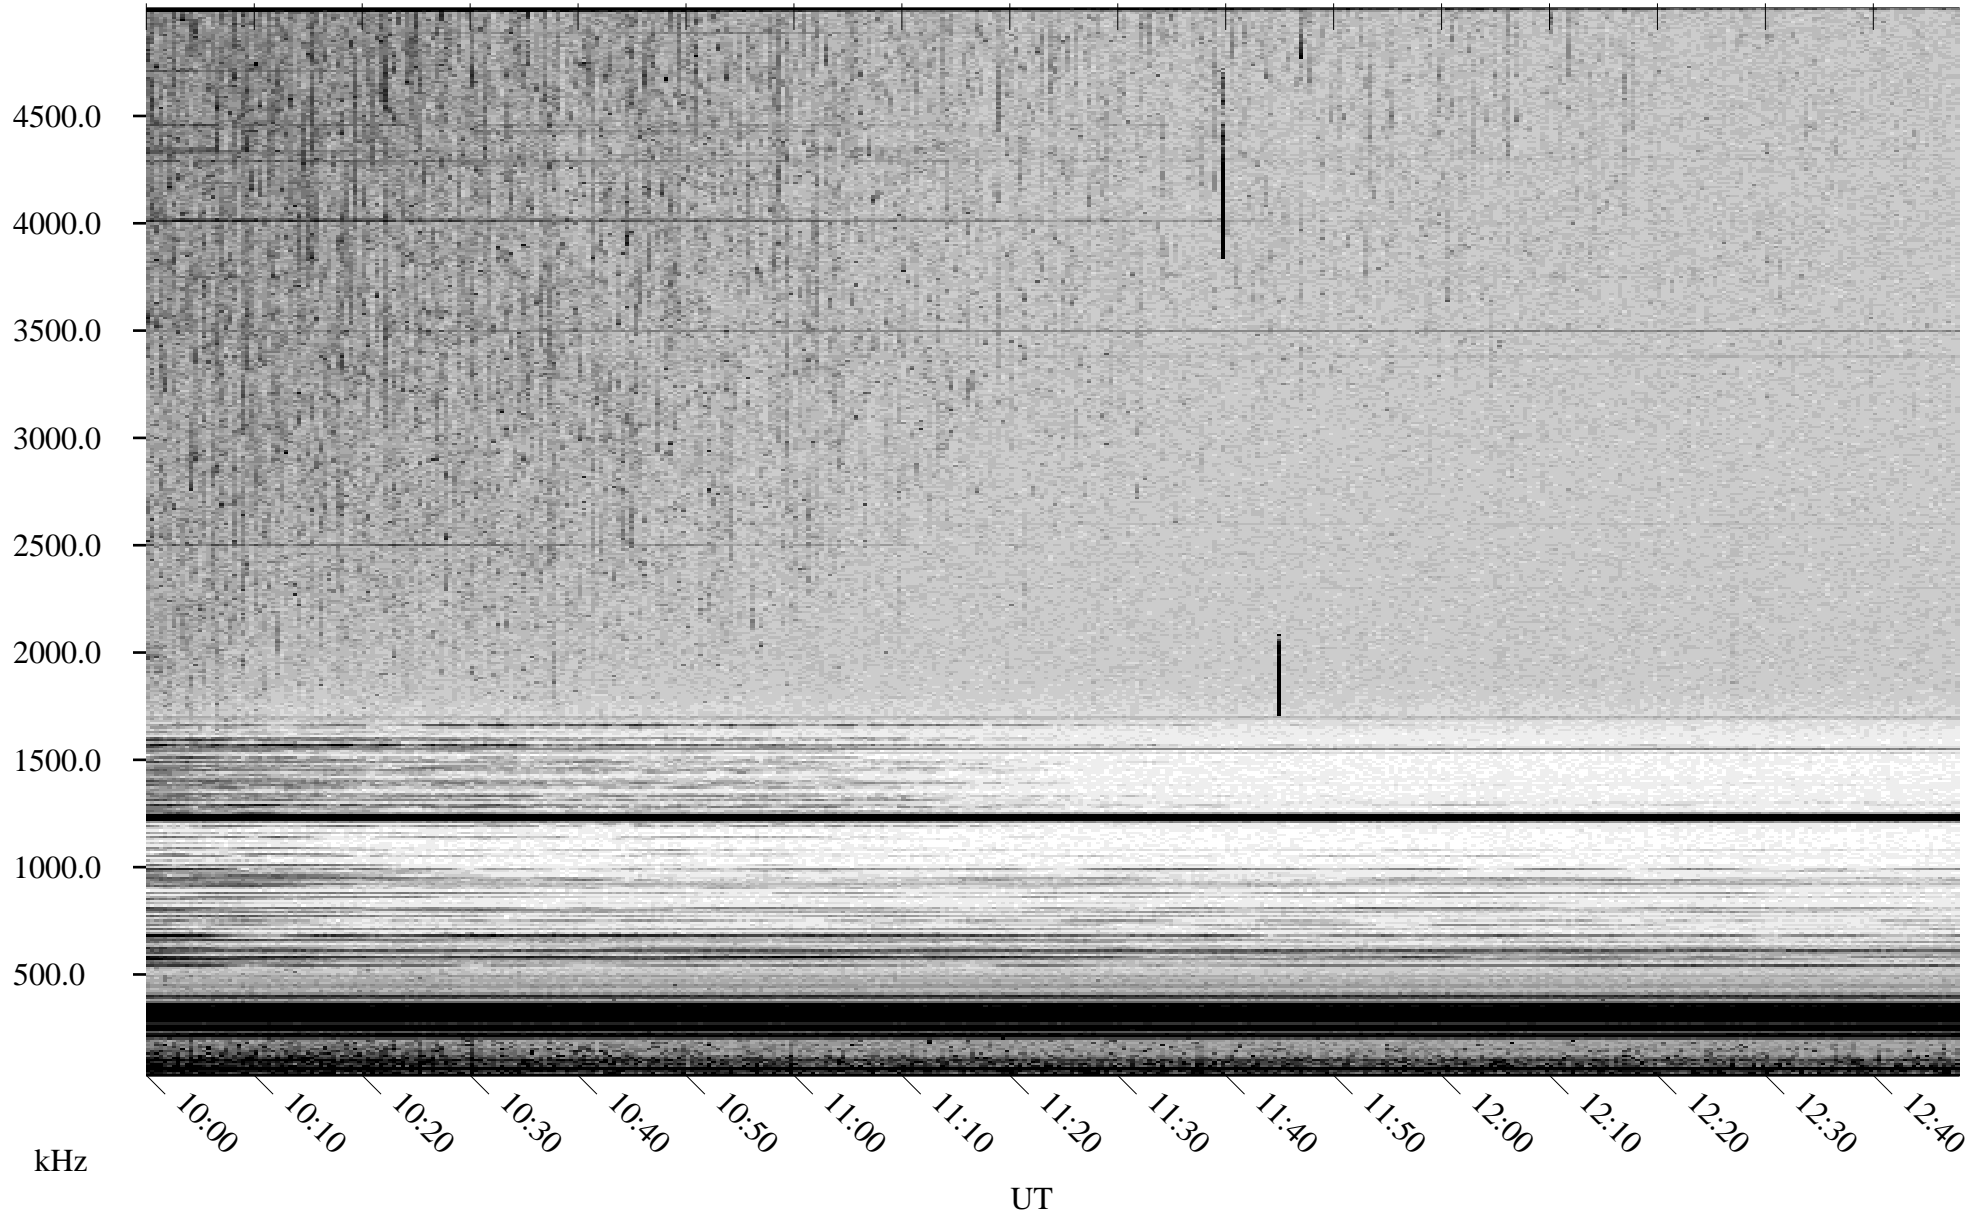

06/20/2002 Churchill, Manitoba

Linear Scale Black = 161 White = 15

ch021711.r01m max_12

Page 1

06/20/2002 Churchill, Manitoba

Linear Scale Black = 161 White = 15

ch021711.r01m max_12

Page 2

06/21/2002 Churchill, Manitoba

Linear Scale Black = 161 White = 15

ch021711.r01m max_12

Page 3

06/21/2002 Churchill, Manitoba

Linear Scale Black = 161 White = 15

ch021711.r01m max_12

Page 4

06/21/2002 Churchill, Manitoba

Linear Scale Black = 161 White = 15

ch021711.r01m max_12

Page 5

06/21/2002 Churchill, Manitoba

Linear Scale Black = 161 White = 15

ch021711.r01m max_12

Page 6

06/21/2002 Churchill, Manitoba

Linear Scale Black = 161 White = 15

ch021711.r01m max_12

Page 7

06/21/2002 Churchill, Manitoba

Linear Scale Black = 161 White = 15

ch021711.r01m max_12