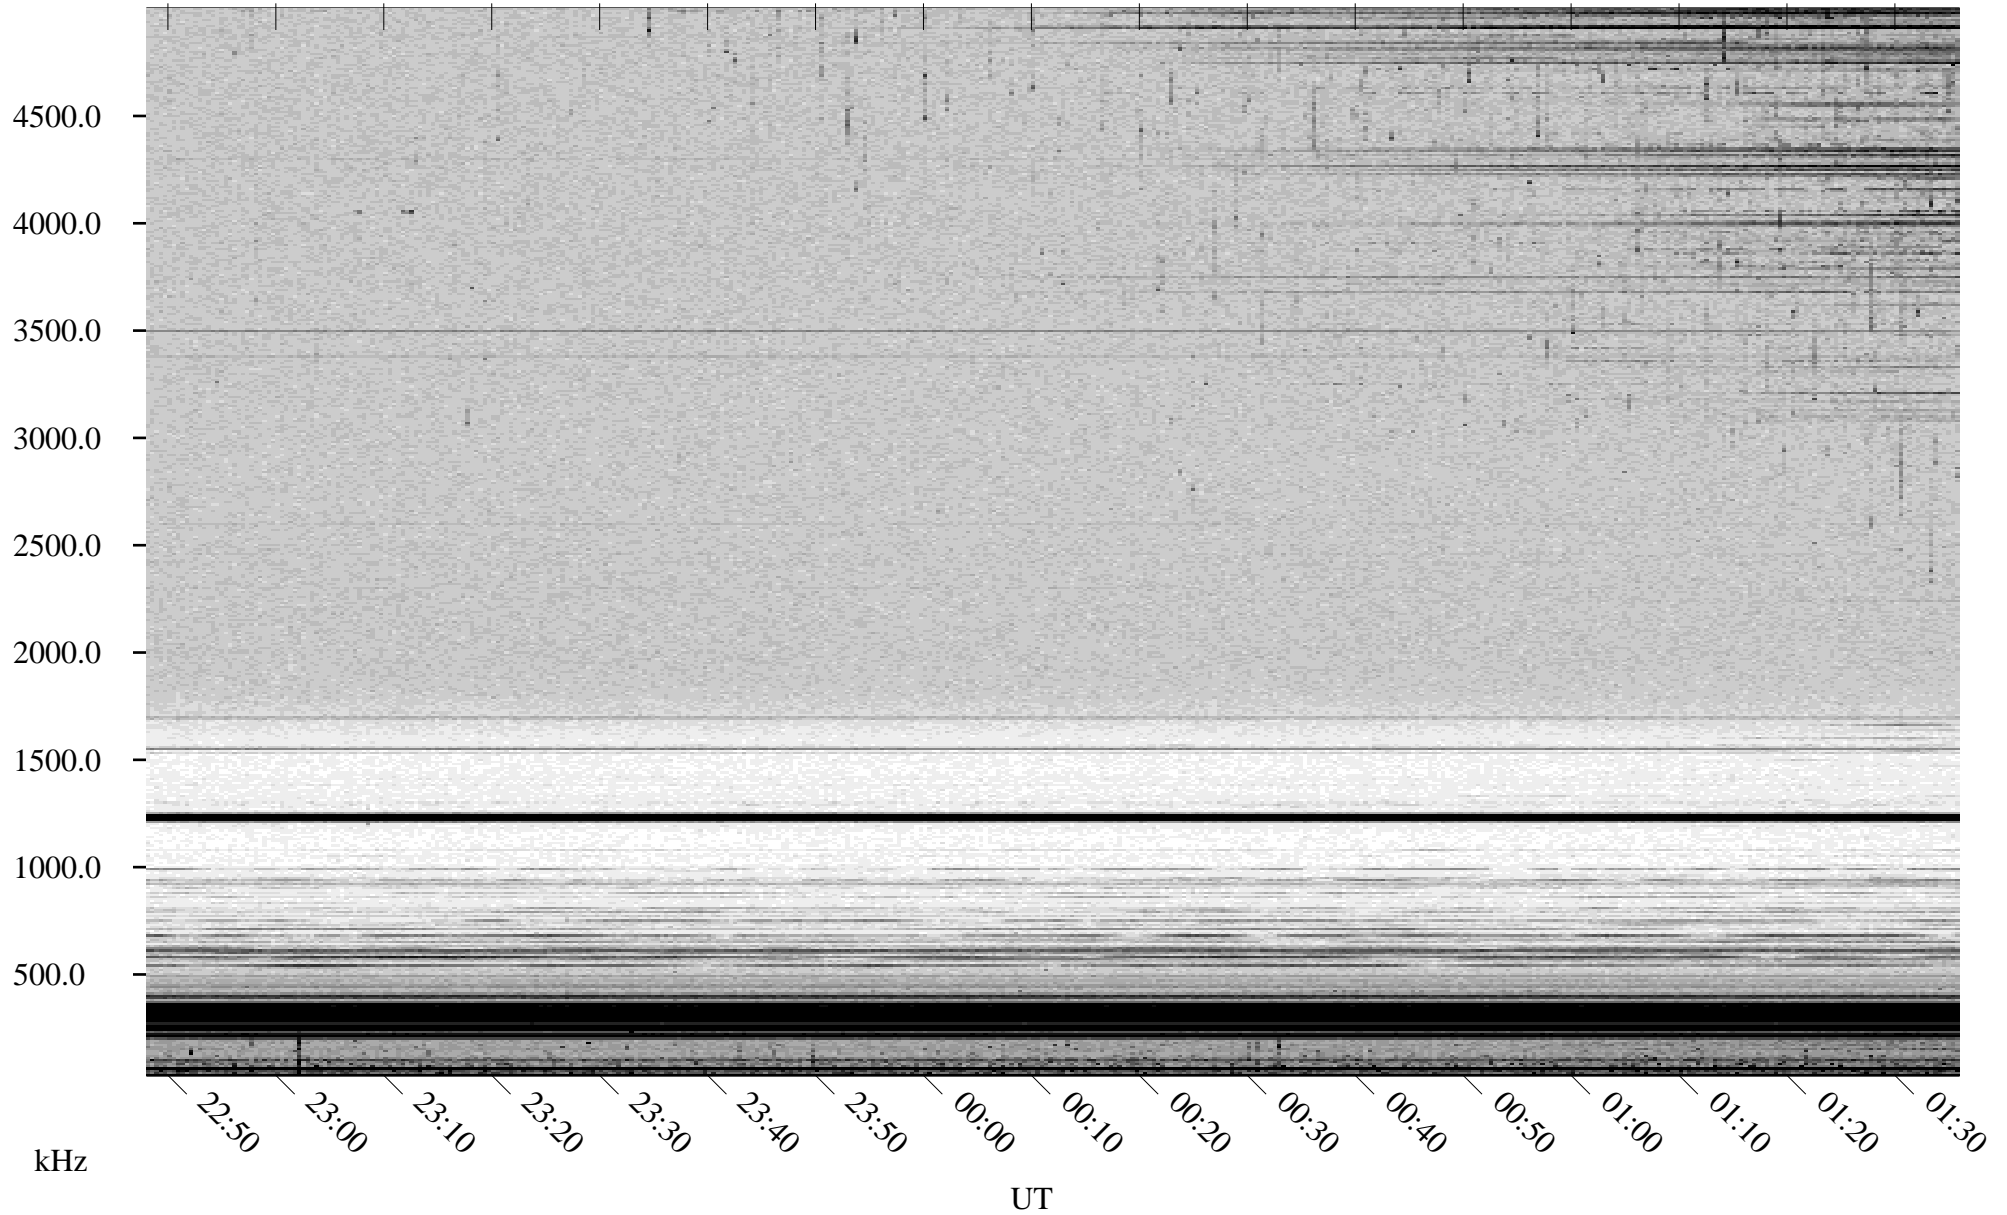

06/20/2002 Churchill, Manitoba

Linear Scale Black = 161 White = 15

ch021711.r01m max_12

Page 1

06/20/2002 Churchill, Manitoba

Linear Scale Black = 161 White = 15

ch021711.r01m max_12

Page 2

06/21/2002 Churchill, Manitoba

Linear Scale Black = 161 White = 15

ch021711.r01m max_12

Page 3

06/21/2002 Churchill, Manitoba

Linear Scale Black = 161 White = 15

ch021711.r01m max_12

Page 4

06/21/2002 Churchill, Manitoba

Linear Scale Black = 161 White = 15

ch021711.r01m max_12

Page 5

06/21/2002 Churchill, Manitoba

Linear Scale Black = 161 White = 15

ch021711.r01m max_12

Page 6

06/21/2002 Churchill, Manitoba

Linear Scale Black = 161 White = 15

ch021711.r01m max_12

Page 7

06/21/2002 Churchill, Manitoba

Linear Scale Black = 161 White = 15

ch021711.r01m max_12