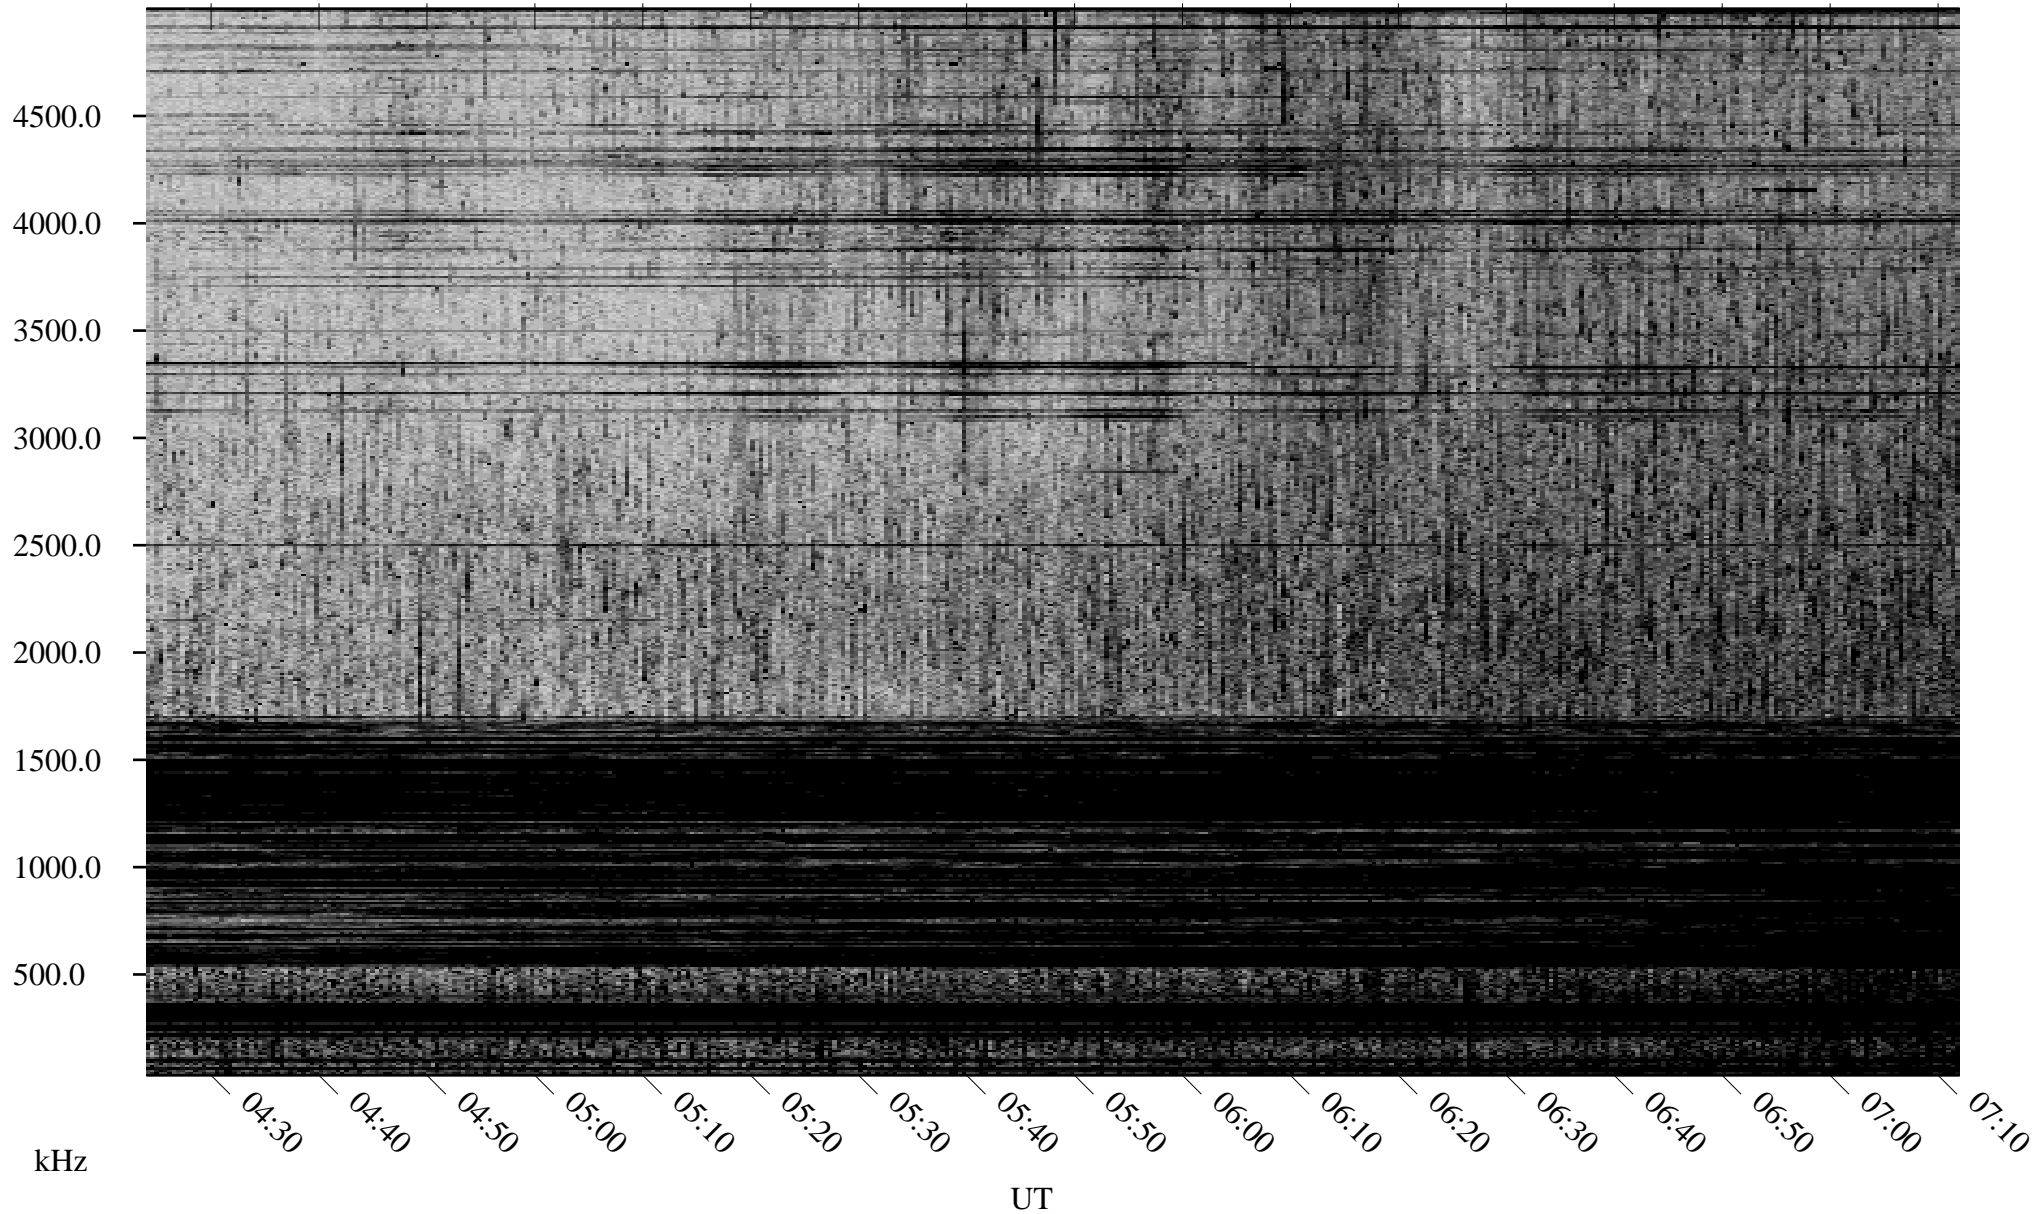

06/20/2002 Churchill, Manitoba

Linear Scale Black = 161 White = 15

ch021711.r01m max_12

Page 1

06/20/2002 Churchill, Manitoba

Linear Scale Black = 161 White = 15

ch021711.r01m max_12

Page 2

06/21/2002 Churchill, Manitoba

Linear Scale Black = 161 White = 15

ch021711.r01m max_12

Page 3

06/21/2002 Churchill, Manitoba

Linear Scale Black = 161 White = 15

ch021711.r01m max_12

Page 4

06/21/2002 Churchill, Manitoba

Linear Scale Black = 161 White = 15

ch021711.r01m max_12

Page 5

06/21/2002 Churchill, Manitoba

Linear Scale Black = 161 White = 15

ch021711.r01m max_12

Page 6

06/21/2002 Churchill, Manitoba

Linear Scale Black = 161 White = 15

ch021711.r01m max_12

Page 7

06/21/2002 Churchill, Manitoba

Linear Scale Black = 161 White = 15

ch021711.r01m max_12