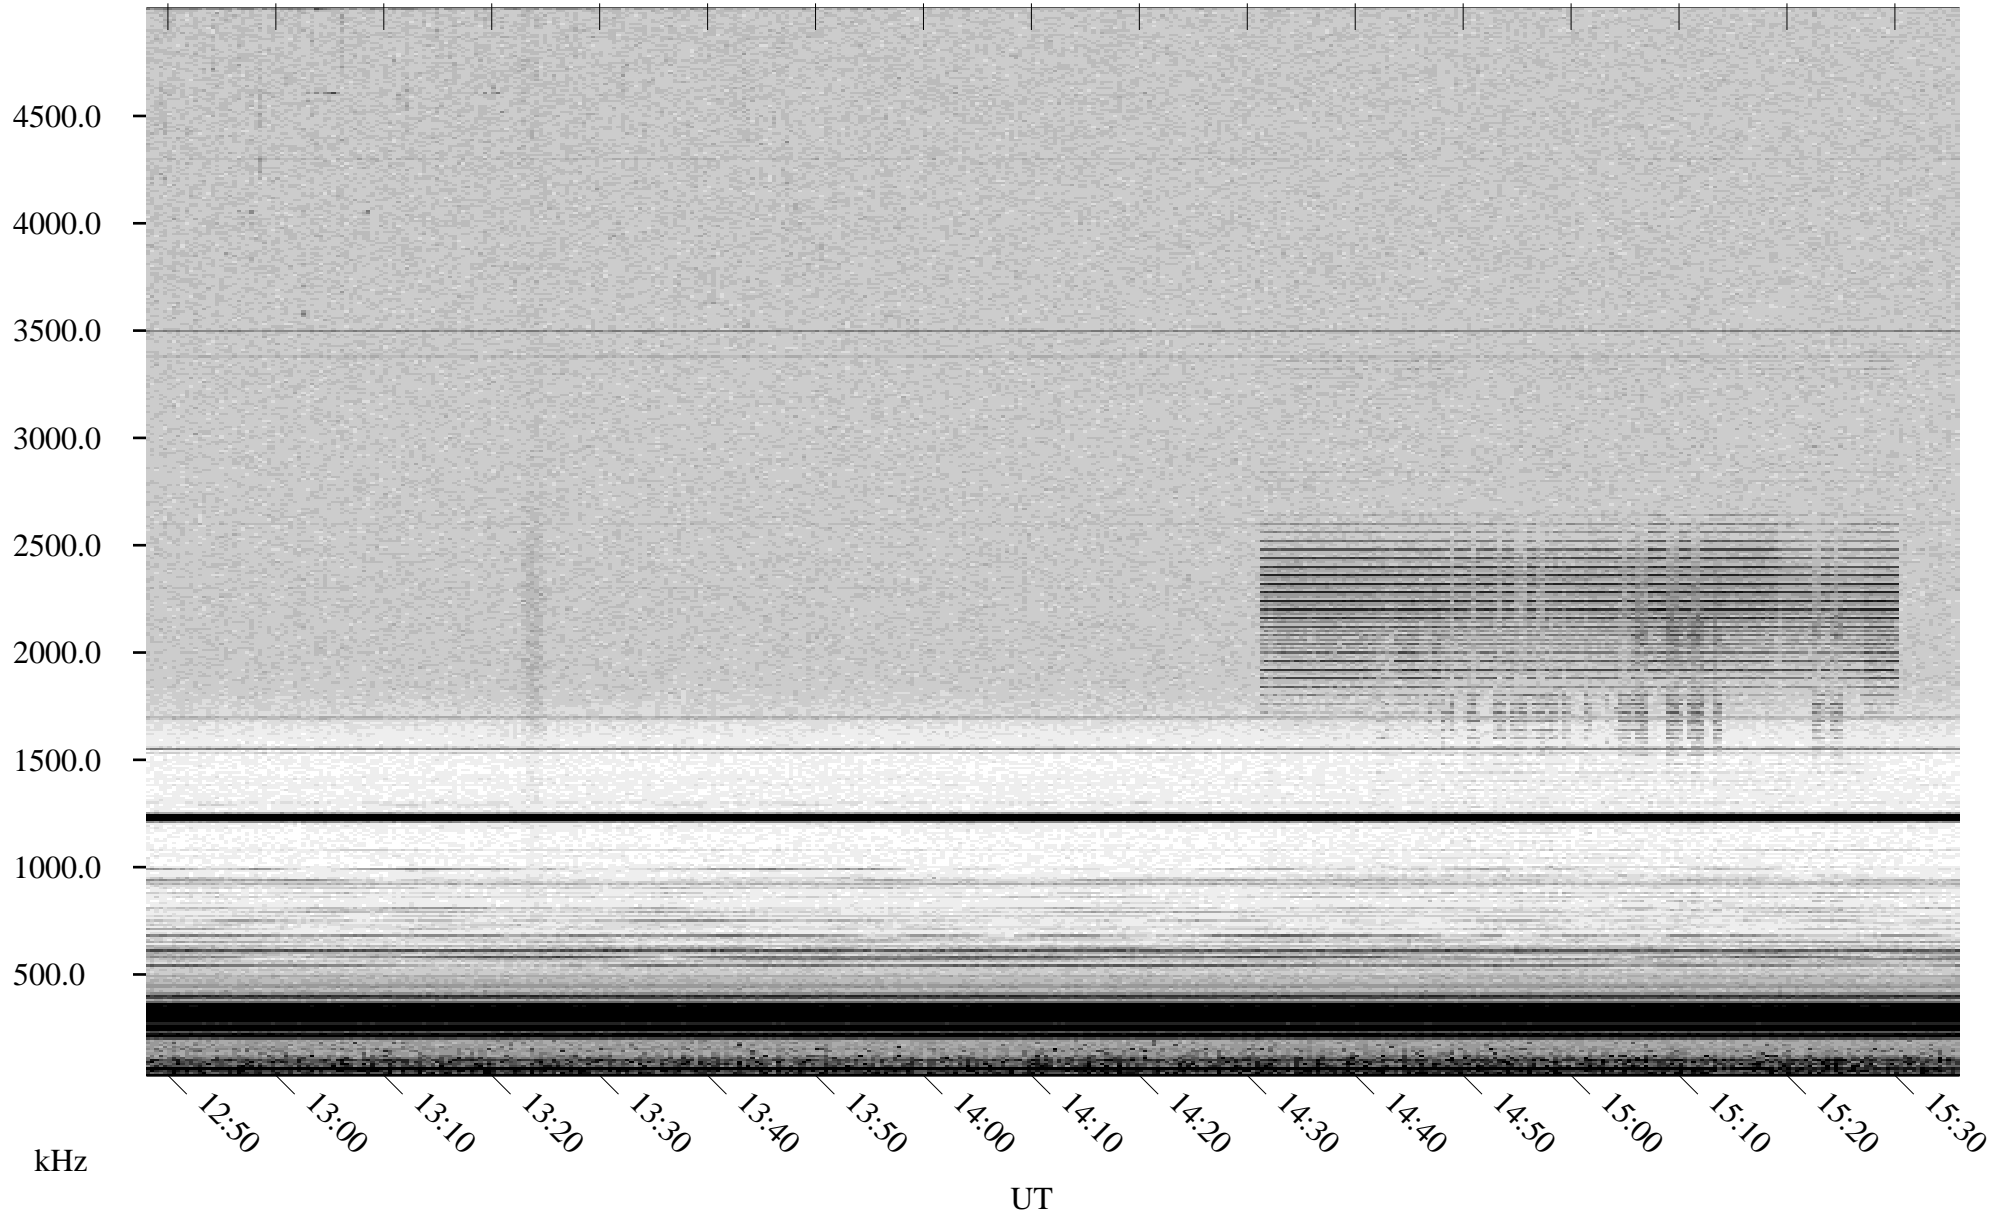

06/20/2002 Churchill, Manitoba

Linear Scale Black = 161 White = 15

ch021711.r01m max_12

Page 1

06/20/2002 Churchill, Manitoba

Linear Scale Black = 161 White = 15

ch021711.r01m max_12

Page 2

06/21/2002 Churchill, Manitoba

Linear Scale Black = 161 White = 15

ch021711.r01m max_12

Page 3

06/21/2002 Churchill, Manitoba

Linear Scale Black = 161 White = 15

ch021711.r01m max_12

Page 4

06/21/2002 Churchill, Manitoba

Linear Scale Black = 161 White = 15

ch021711.r01m max_12

Page 5

06/21/2002 Churchill, Manitoba

Linear Scale Black = 161 White = 15

ch021711.r01m max_12

Page 6

06/21/2002 Churchill, Manitoba

Linear Scale Black = 161 White = 15

ch021711.r01m max_12

Page 7

06/21/2002 Churchill, Manitoba

Linear Scale Black = 161 White = 15

ch021711.r01m max_12