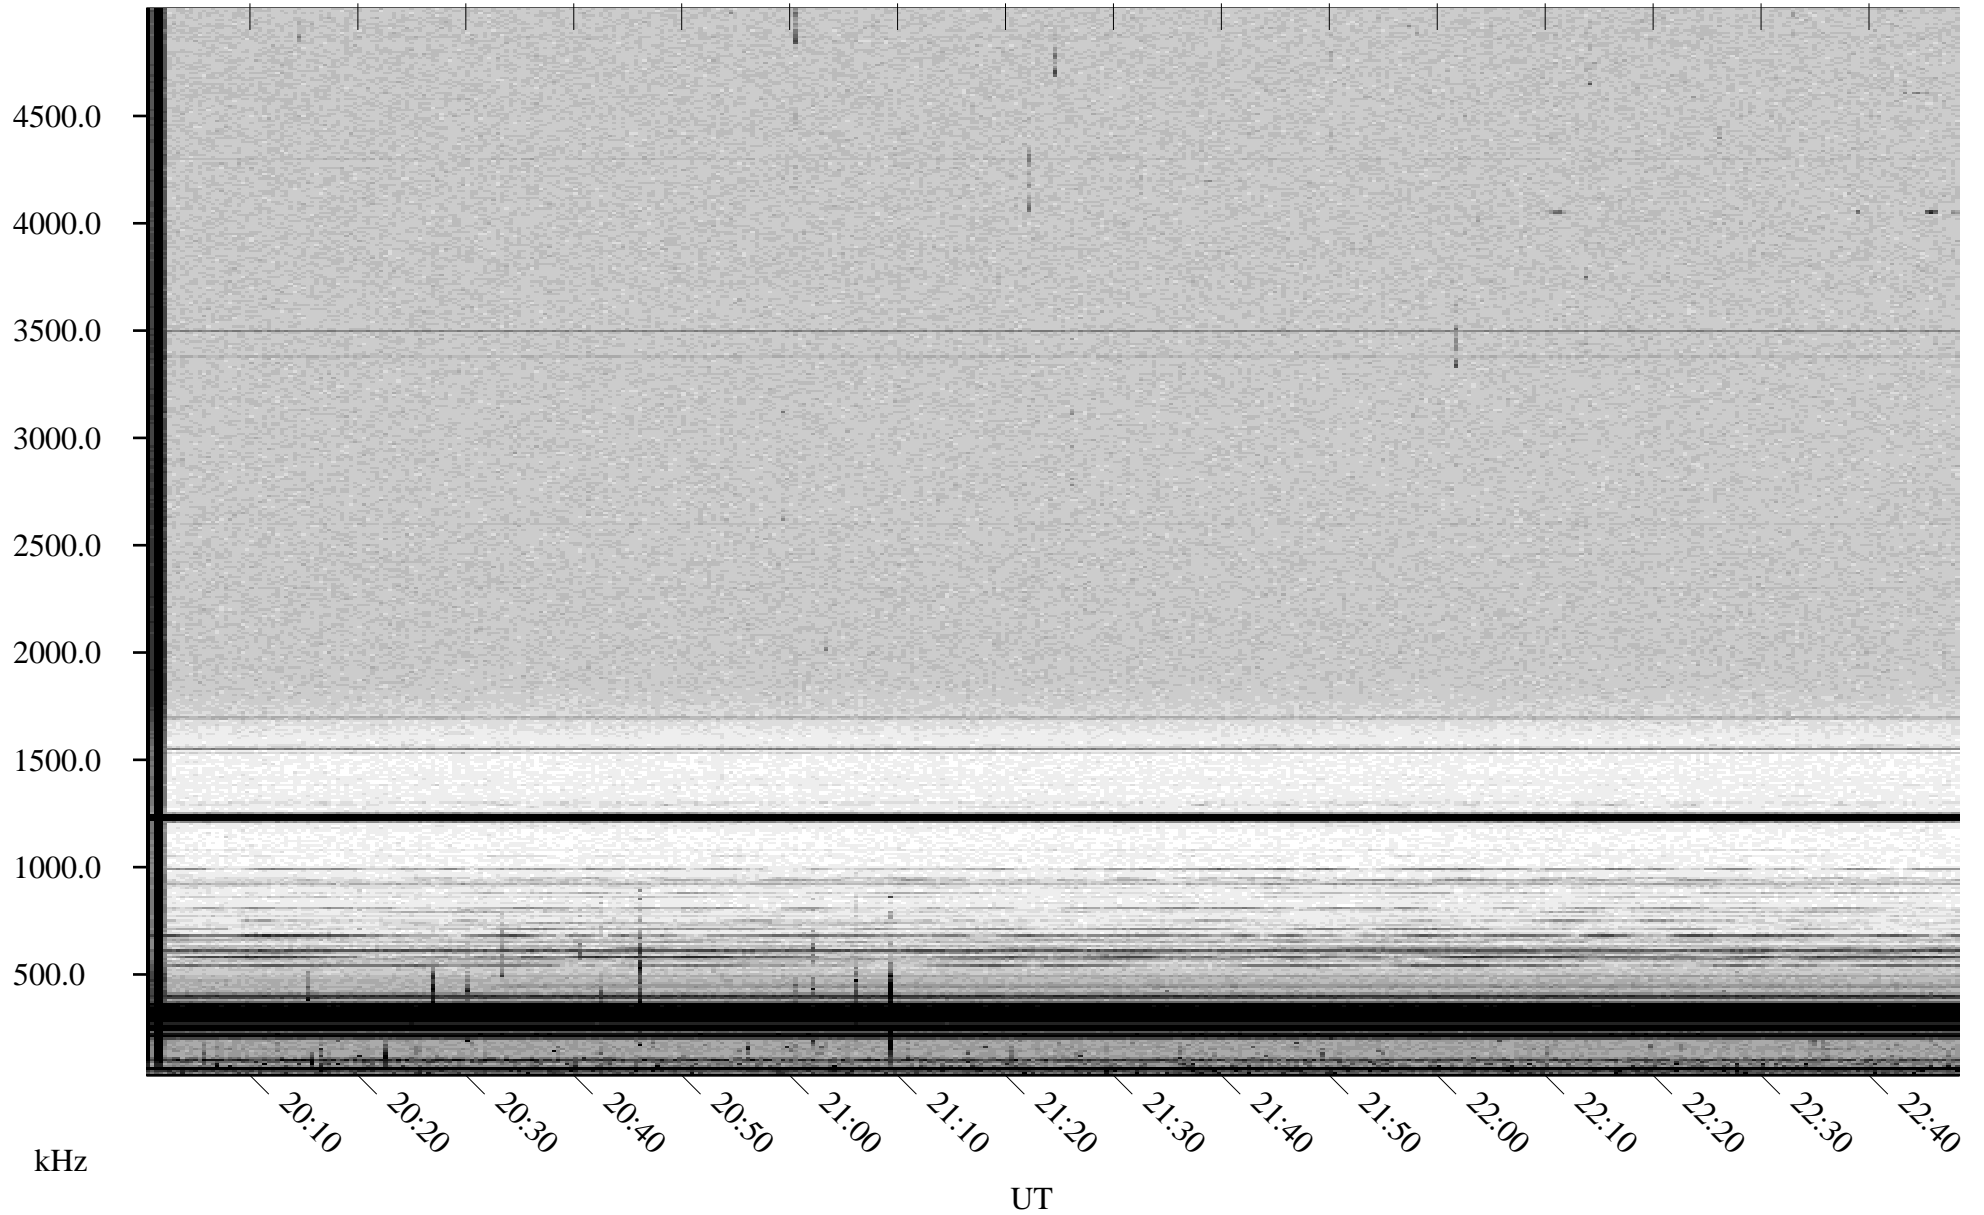

06/20/2002 Churchill, Manitoba

Linear Scale Black = 161 White = 15

ch021711.r01m max_12

Page 1

06/20/2002 Churchill, Manitoba

Linear Scale Black = 161 White = 15

ch021711.r01m max_12

Page 2

06/21/2002 Churchill, Manitoba

Linear Scale Black = 161 White = 15

ch021711.r01m max_12

Page 3

06/21/2002 Churchill, Manitoba

Linear Scale Black = 161 White = 15

ch021711.r01m max_12

Page 4

06/21/2002 Churchill, Manitoba

Linear Scale Black = 161 White = 15

ch021711.r01m max_12

Page 5

06/21/2002 Churchill, Manitoba

Linear Scale Black = 161 White = 15

ch021711.r01m max_12

Page 6

06/21/2002 Churchill, Manitoba

Linear Scale Black = 161 White = 15

ch021711.r01m max_12

Page 7

06/21/2002 Churchill, Manitoba

Linear Scale Black = 161 White = 15

ch021711.r01m max_12