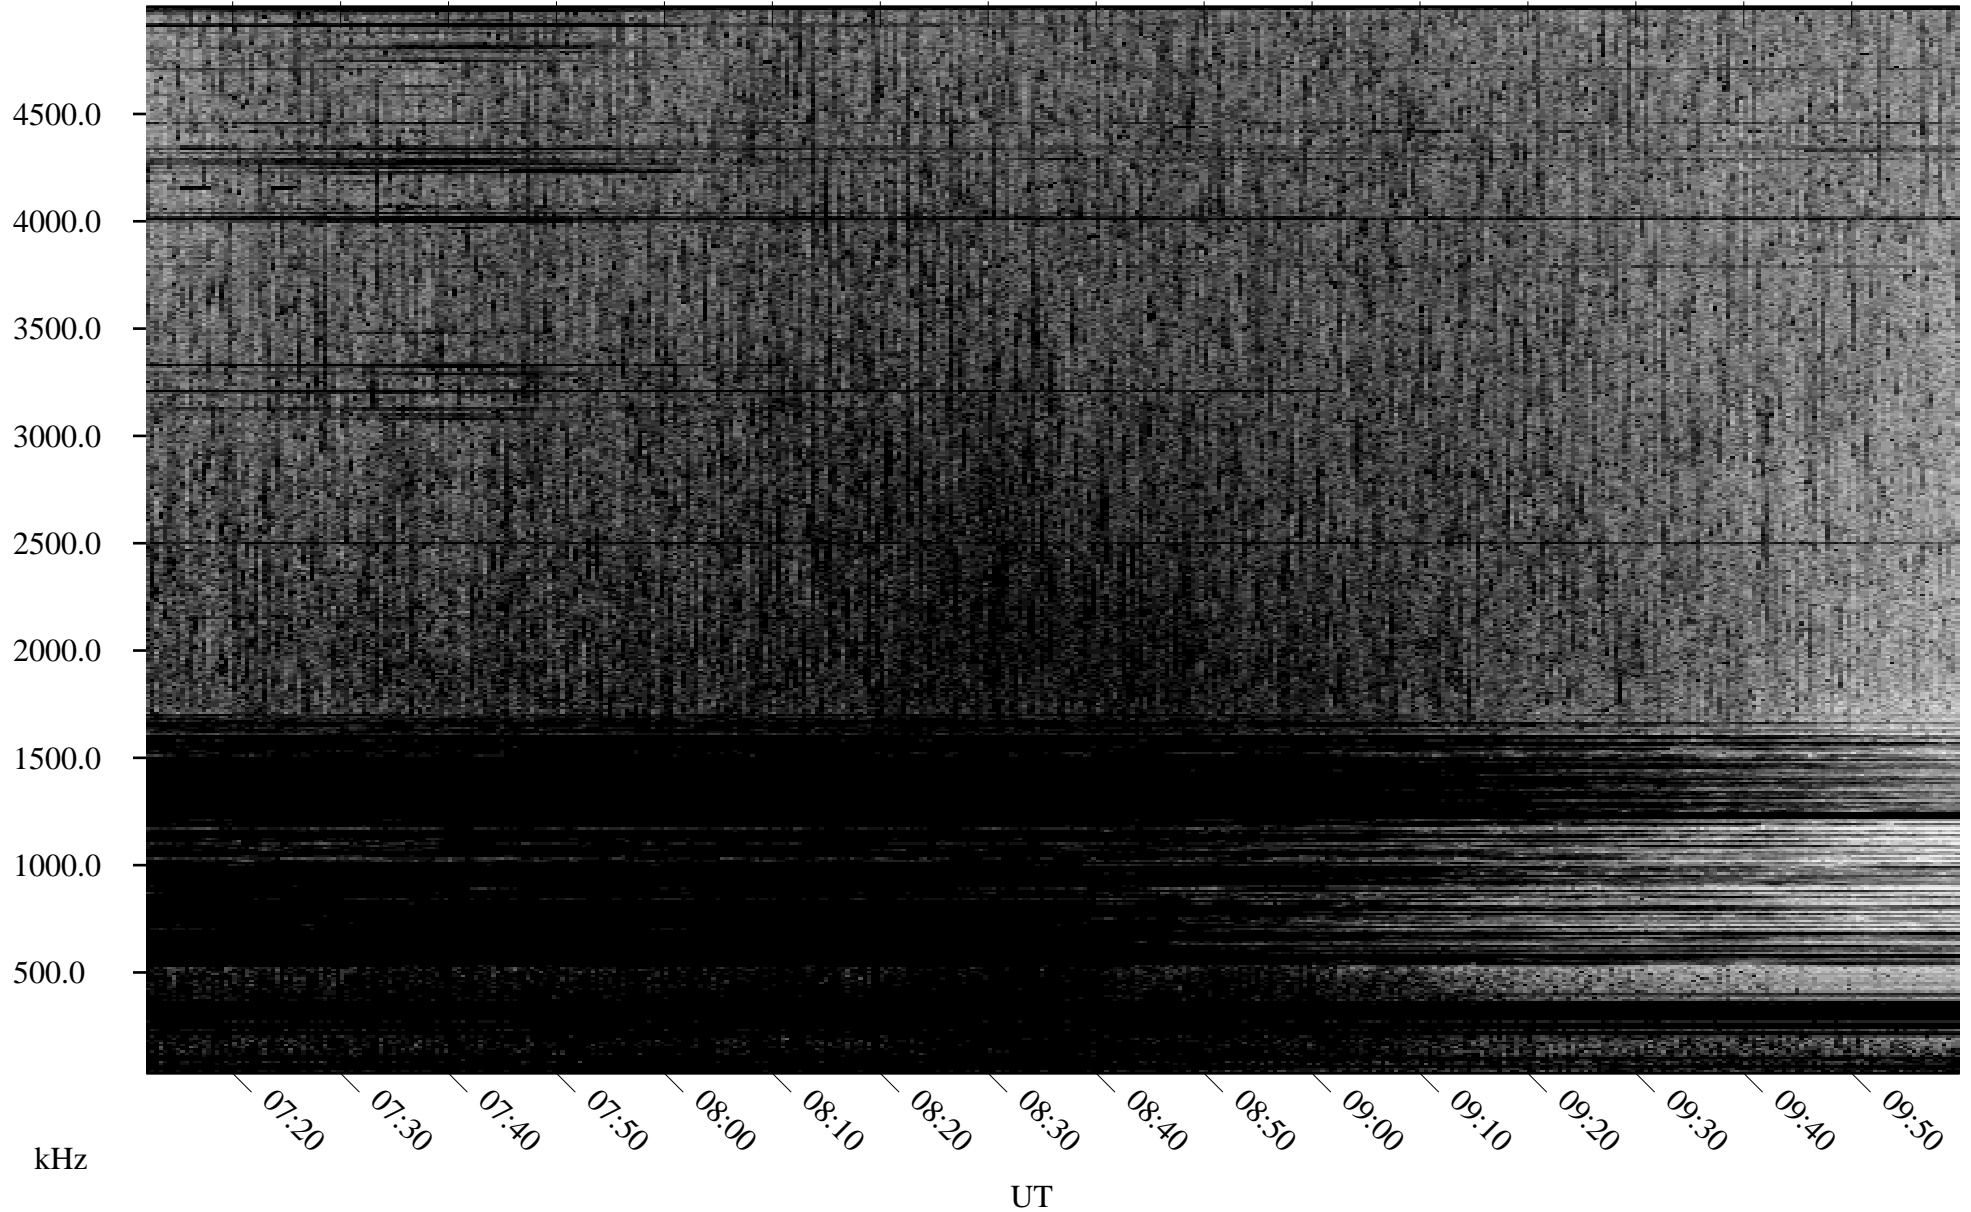

06/20/2002 Churchill, Manitoba

Linear Scale Black = 161 White = 15

ch021711.r01m max_12

Page 1

06/20/2002 Churchill, Manitoba

Linear Scale Black = 161 White = 15

ch021711.r01m max_12

Page 2

06/21/2002 Churchill, Manitoba

Linear Scale Black = 161 White = 15

ch021711.r01m max_12

Page 3

06/21/2002 Churchill, Manitoba

Linear Scale Black = 161 White = 15

ch021711.r01m max_12

Page 4

06/21/2002 Churchill, Manitoba

Linear Scale Black = 161 White = 15

ch021711.r01m max_12

Page 5

06/21/2002 Churchill, Manitoba

Linear Scale Black = 161 White = 15

ch021711.r01m max_12

Page 6

06/21/2002 Churchill, Manitoba

Linear Scale Black = 161 White = 15

ch021711.r01m max_12

Page 7

06/21/2002 Churchill, Manitoba

Linear Scale Black = 161 White = 15

ch021711.r01m max_12