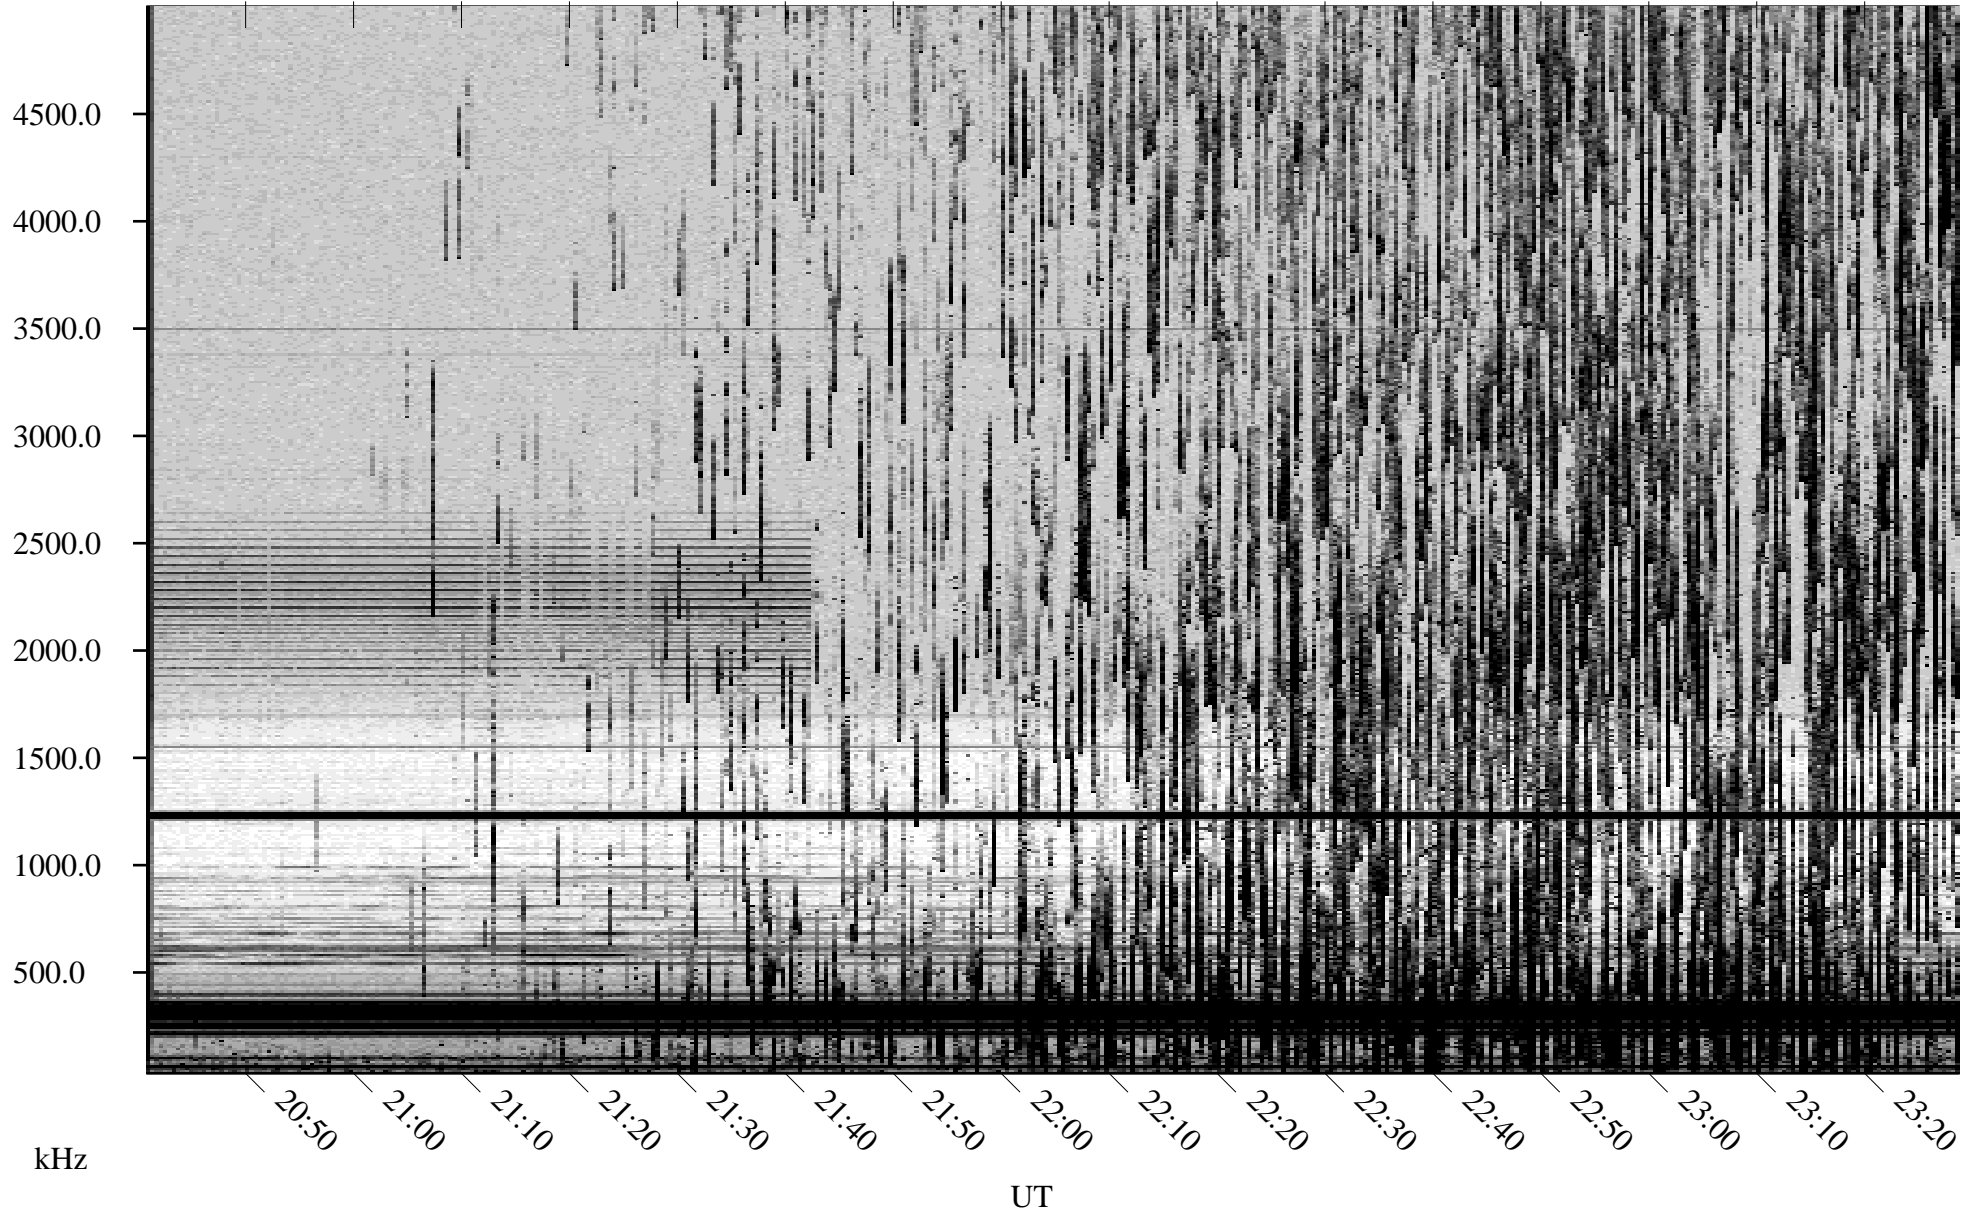

06/21/2002 Churchill, Manitoba

Linear Scale Black = 161 White = 15

ch02172l.r00m max_12

Page 1

06/21/2002 Churchill, Manitoba

Linear Scale Black = 161 White = 15

ch02172l.r00m max_12

Page 2

06/22/2002 Churchill, Manitoba

Linear Scale Black = 161 White = 15

ch02172l.r00m max_12

Page 3

06/22/2002 Churchill, Manitoba

Linear Scale Black = 161 White = 15

ch02172l.r00m max_12