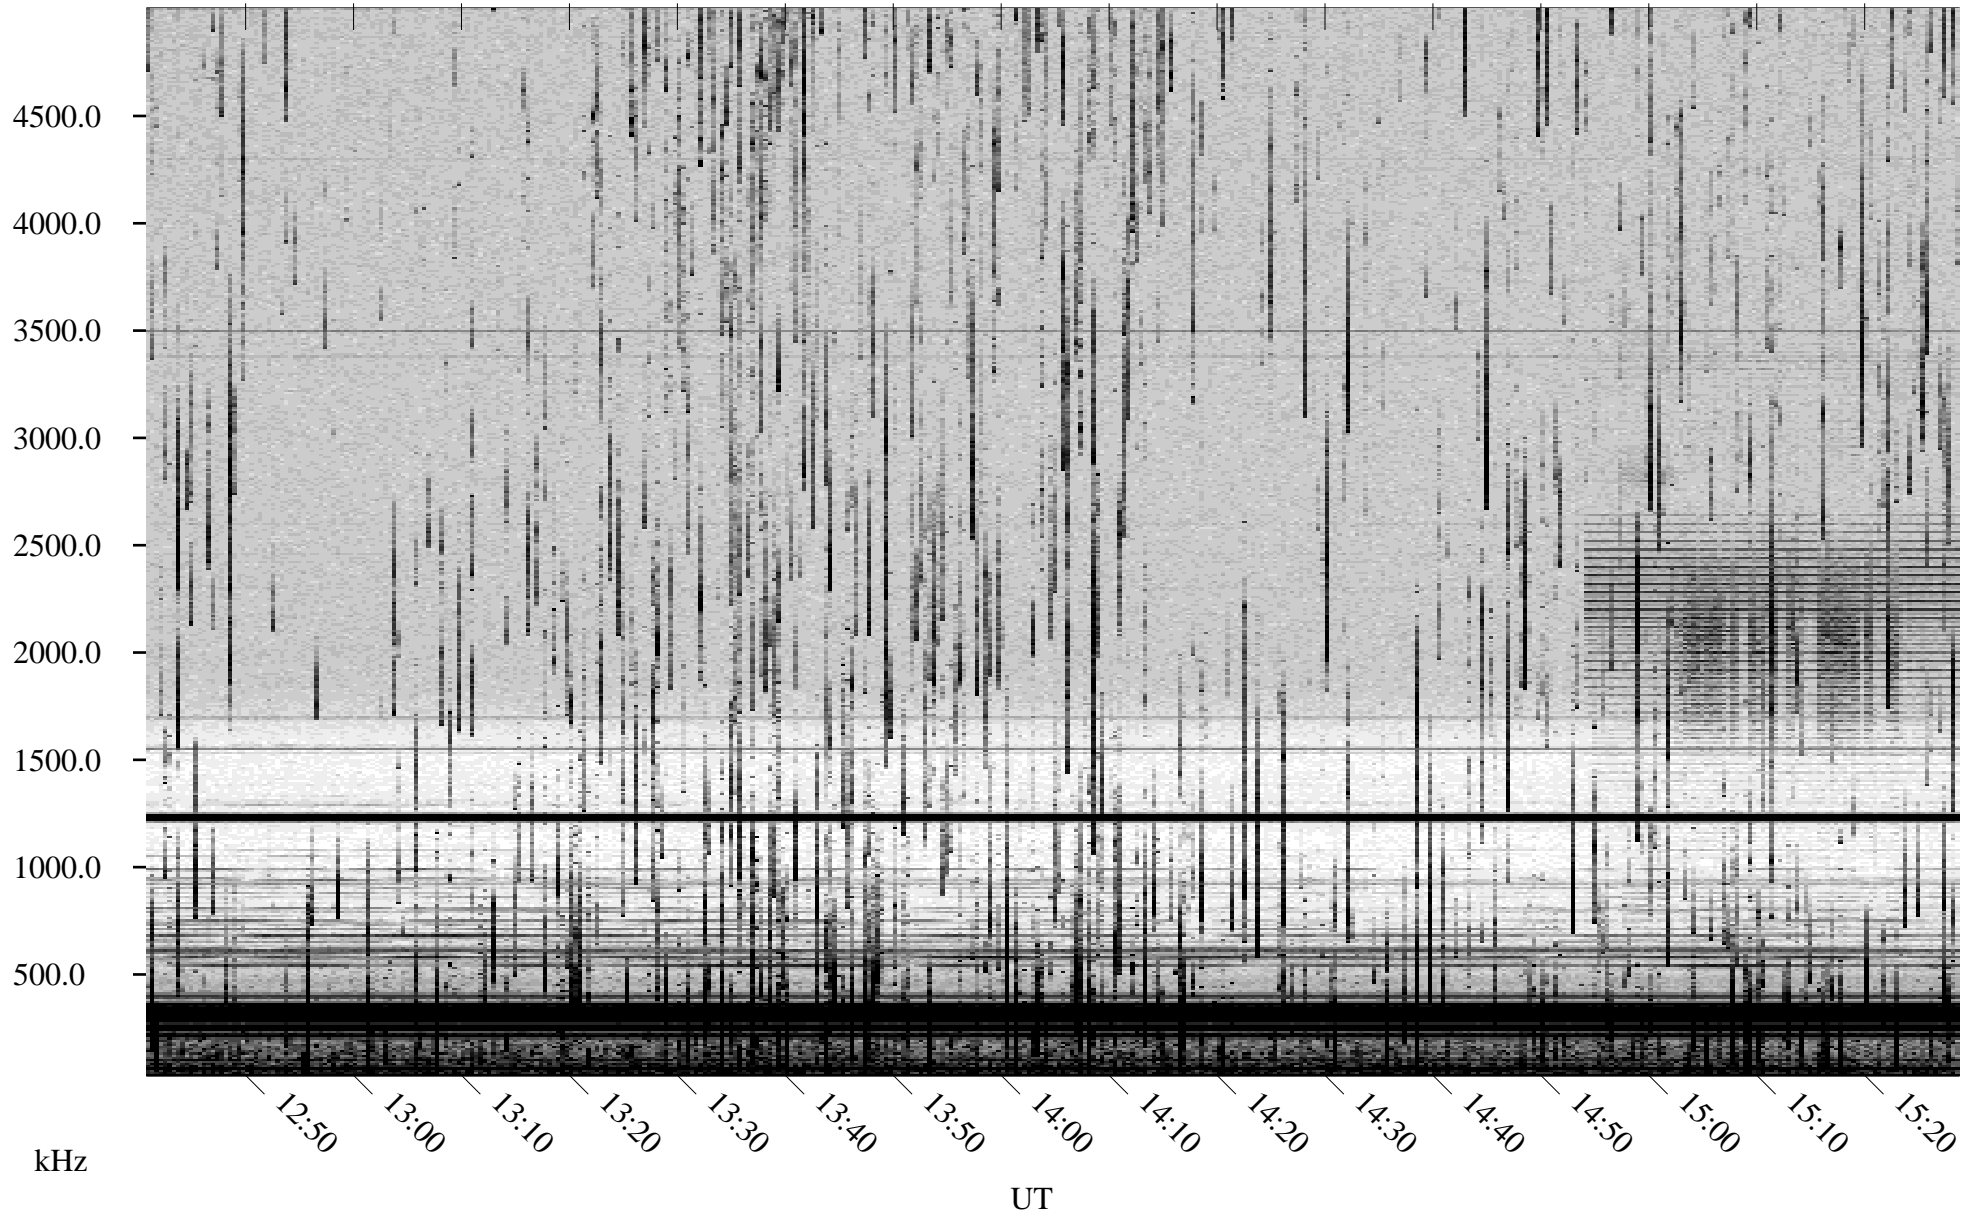

# 06/22/2002 Churchill, Manitoba

Linear Scale    Black = 161    White = 15

ch02173l.r00m max\_12

Page 1

# 06/22/2002 Churchill, Manitoba

Linear Scale    Black = 161    White = 15

ch02173l.r00m max\_12

Page 2

# 06/22/2002 Churchill, Manitoba

Linear Scale    Black = 161    White = 15

ch02173l.r00m max\_12

Page 3

# 06/22/2002 Churchill, Manitoba

Linear Scale    Black = 161    White = 15

ch02173l.r00m max\_12