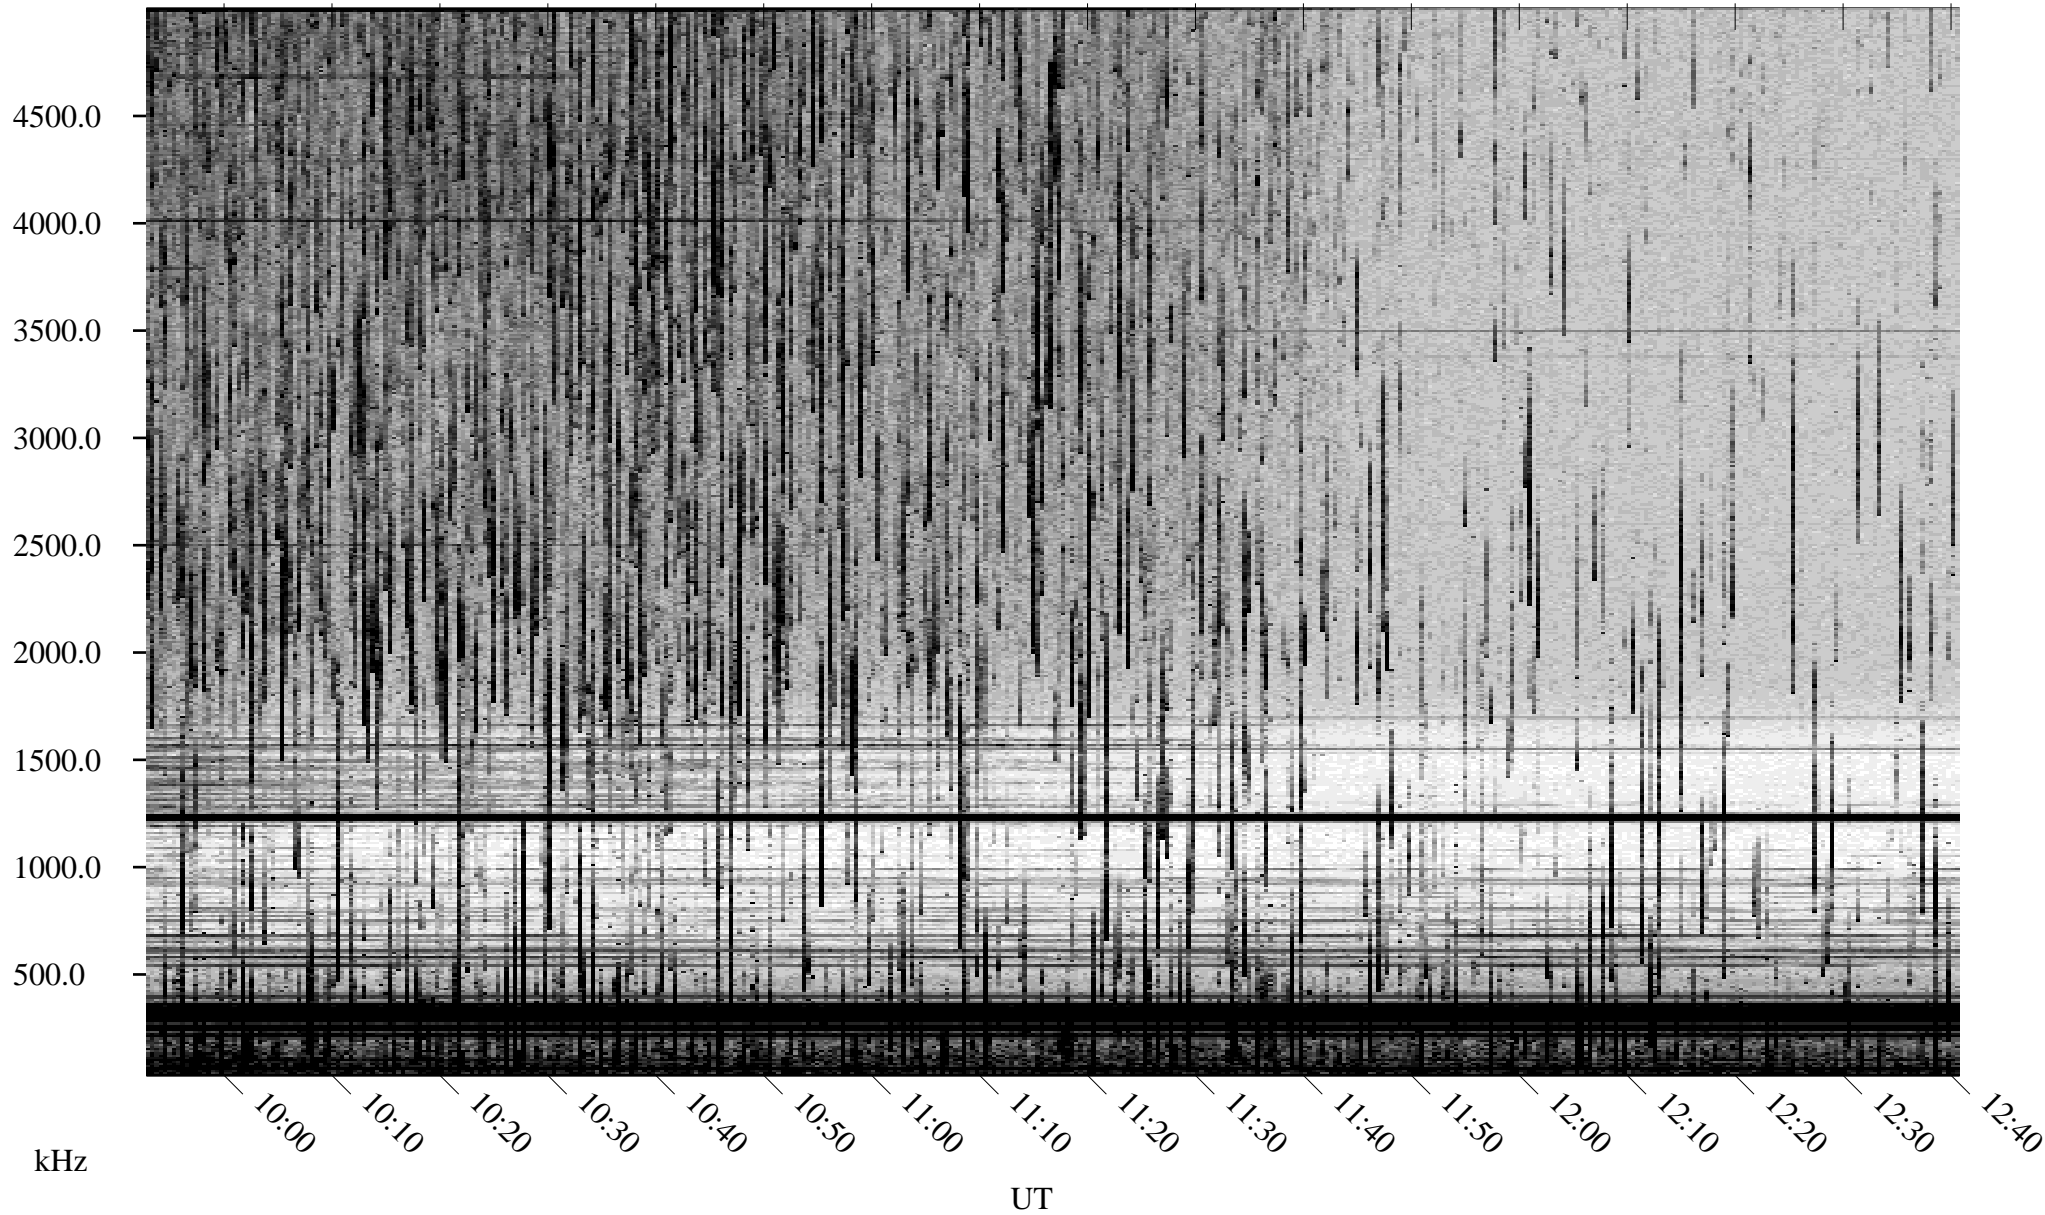

# 06/22/2002 Churchill, Manitoba

Linear Scale    Black = 161    White = 15

ch02173l.r00m max\_12

Page 1

# 06/22/2002 Churchill, Manitoba

Linear Scale    Black = 161    White = 15

ch02173l.r00m max\_12

Page 2

# 06/22/2002 Churchill, Manitoba

Linear Scale    Black = 161    White = 15

ch02173l.r00m max\_12

Page 3

# 06/22/2002 Churchill, Manitoba

Linear Scale    Black = 161    White = 15

ch02173l.r00m max\_12