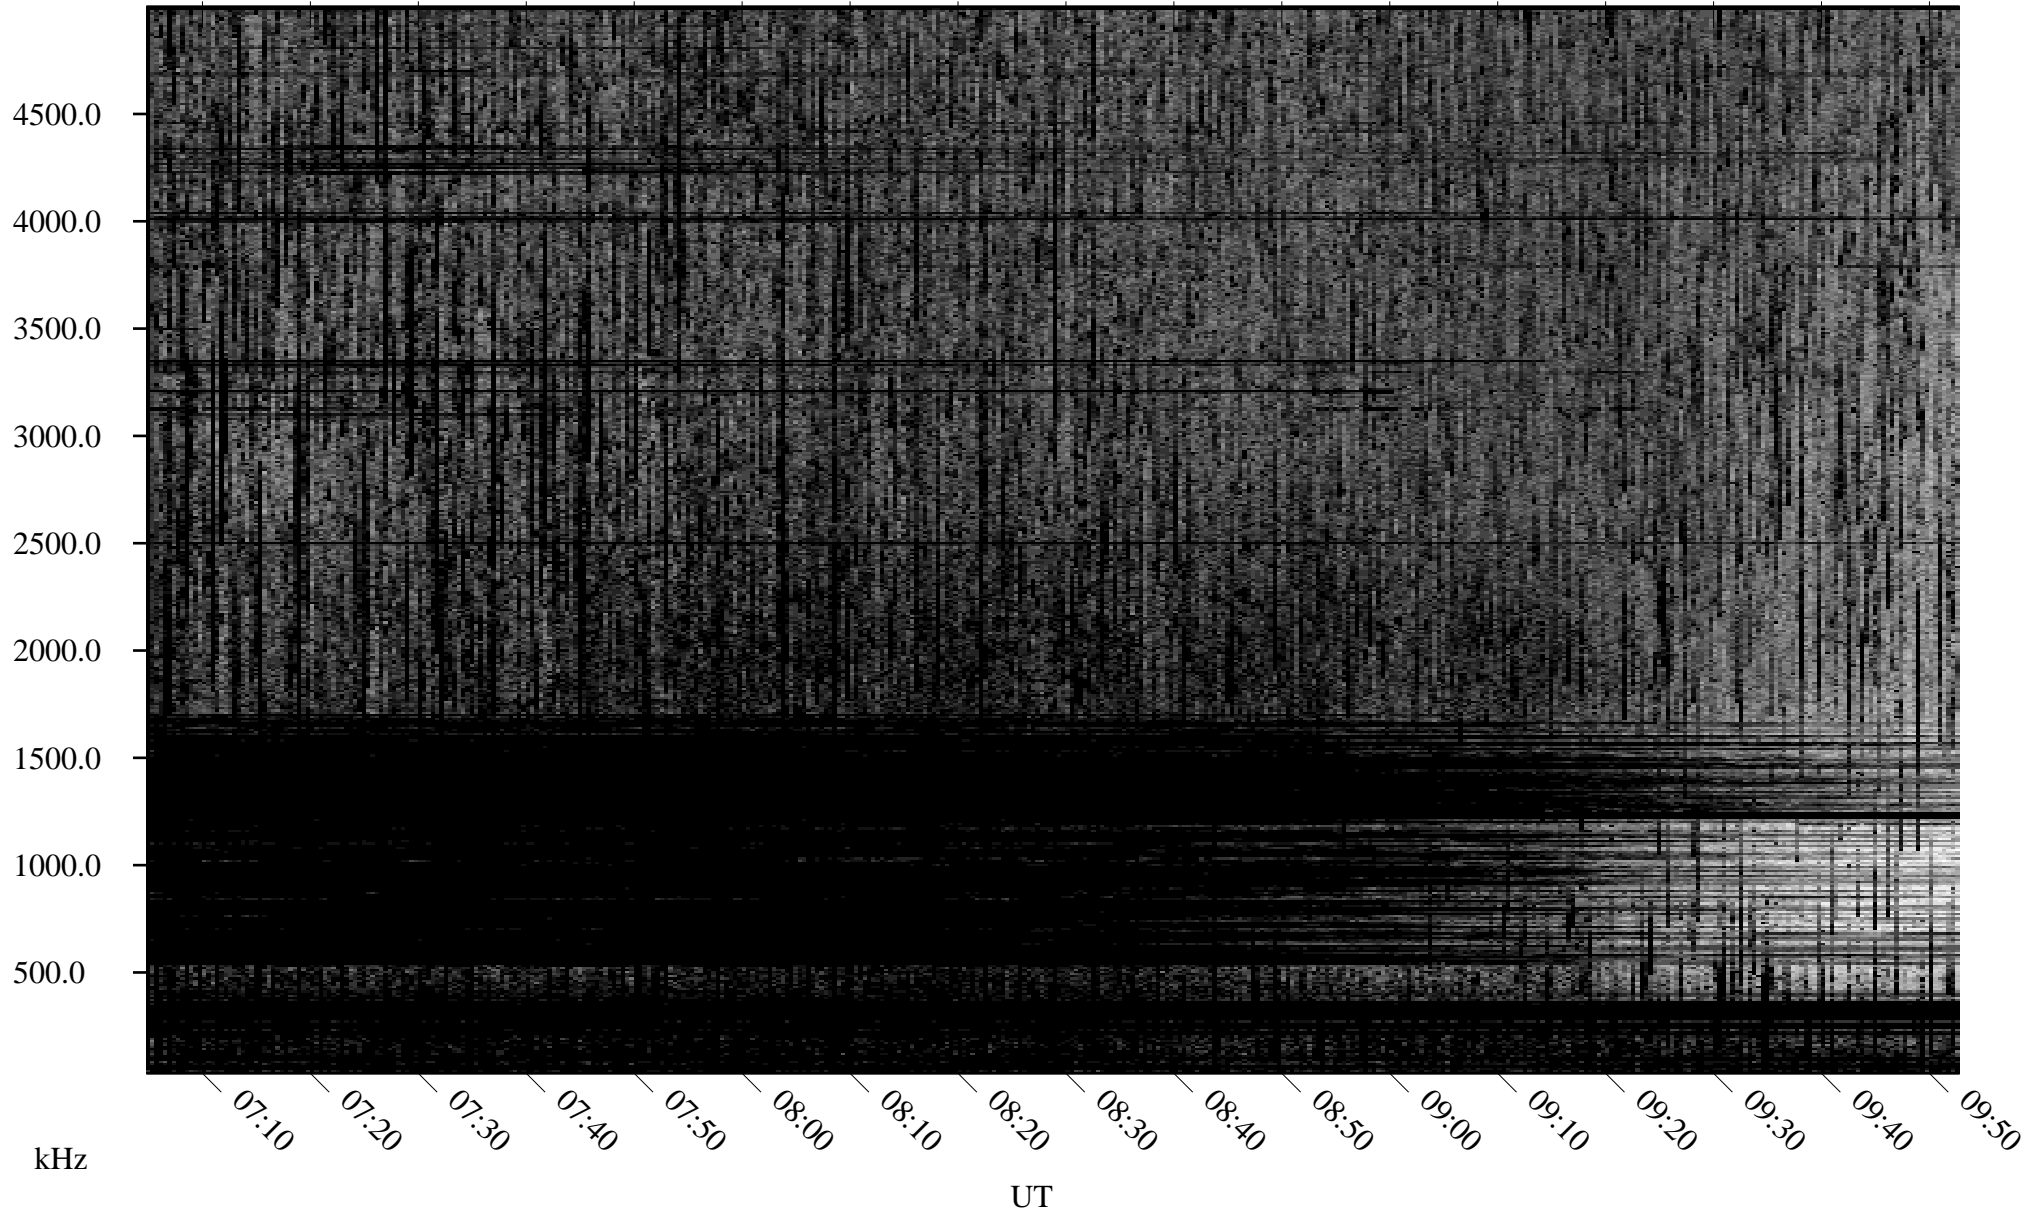

# 06/22/2002 Churchill, Manitoba

Linear Scale    Black = 161    White = 15

ch02173l.r00m max\_12

Page 1

# 06/22/2002 Churchill, Manitoba

Linear Scale    Black = 161    White = 15

ch02173l.r00m max\_12

Page 2

# 06/22/2002 Churchill, Manitoba

Linear Scale    Black = 161    White = 15

ch02173l.r00m max\_12

Page 3

# 06/22/2002 Churchill, Manitoba

Linear Scale    Black = 161    White = 15

ch02173l.r00m max\_12