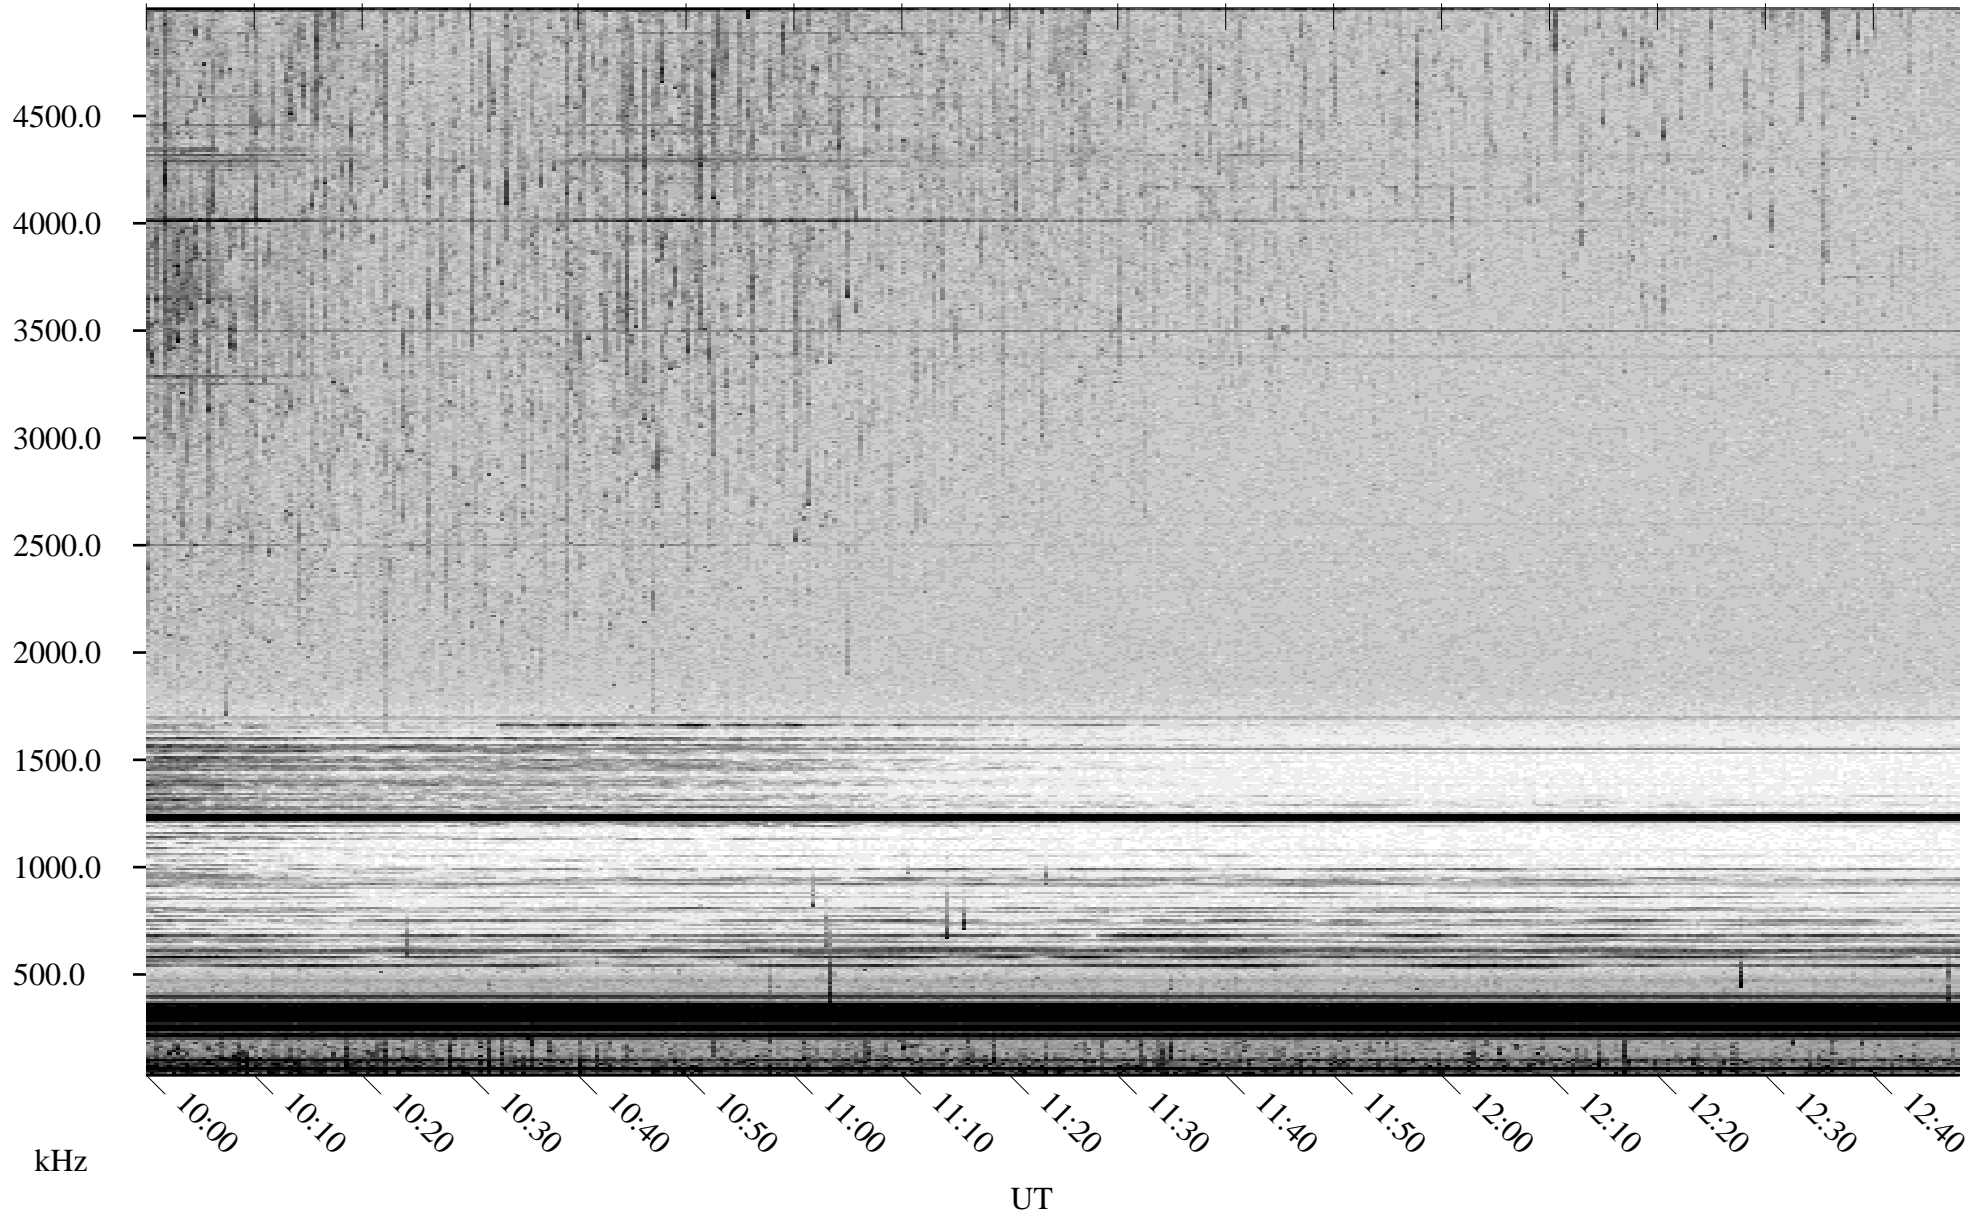

06/23/2002 Churchill, Manitoba

Linear Scale Black = 161 White = 15

ch02174l.r00m max_12

Page 1

06/23/2002 Churchill, Manitoba

Linear Scale Black = 161 White = 15

ch02174l.r00m max_12

Page 2

06/24/2002 Churchill, Manitoba

Linear Scale Black = 161 White = 15

ch02174l.r00m max_12

Page 3

06/24/2002 Churchill, Manitoba

Linear Scale Black = 161 White = 15

ch02174l.r00m max_12

Page 4

06/24/2002 Churchill, Manitoba

Linear Scale Black = 161 White = 15

ch02174l.r00m max_12

Page 5

06/24/2002 Churchill, Manitoba

Linear Scale Black = 161 White = 15

ch02174l.r00m max_12

Page 6

06/24/2002 Churchill, Manitoba

Linear Scale Black = 161 White = 15

ch02174l.r00m max_12

Page 7

06/24/2002 Churchill, Manitoba

Linear Scale Black = 161 White = 15

ch02174l.r00m max_12

Page 8