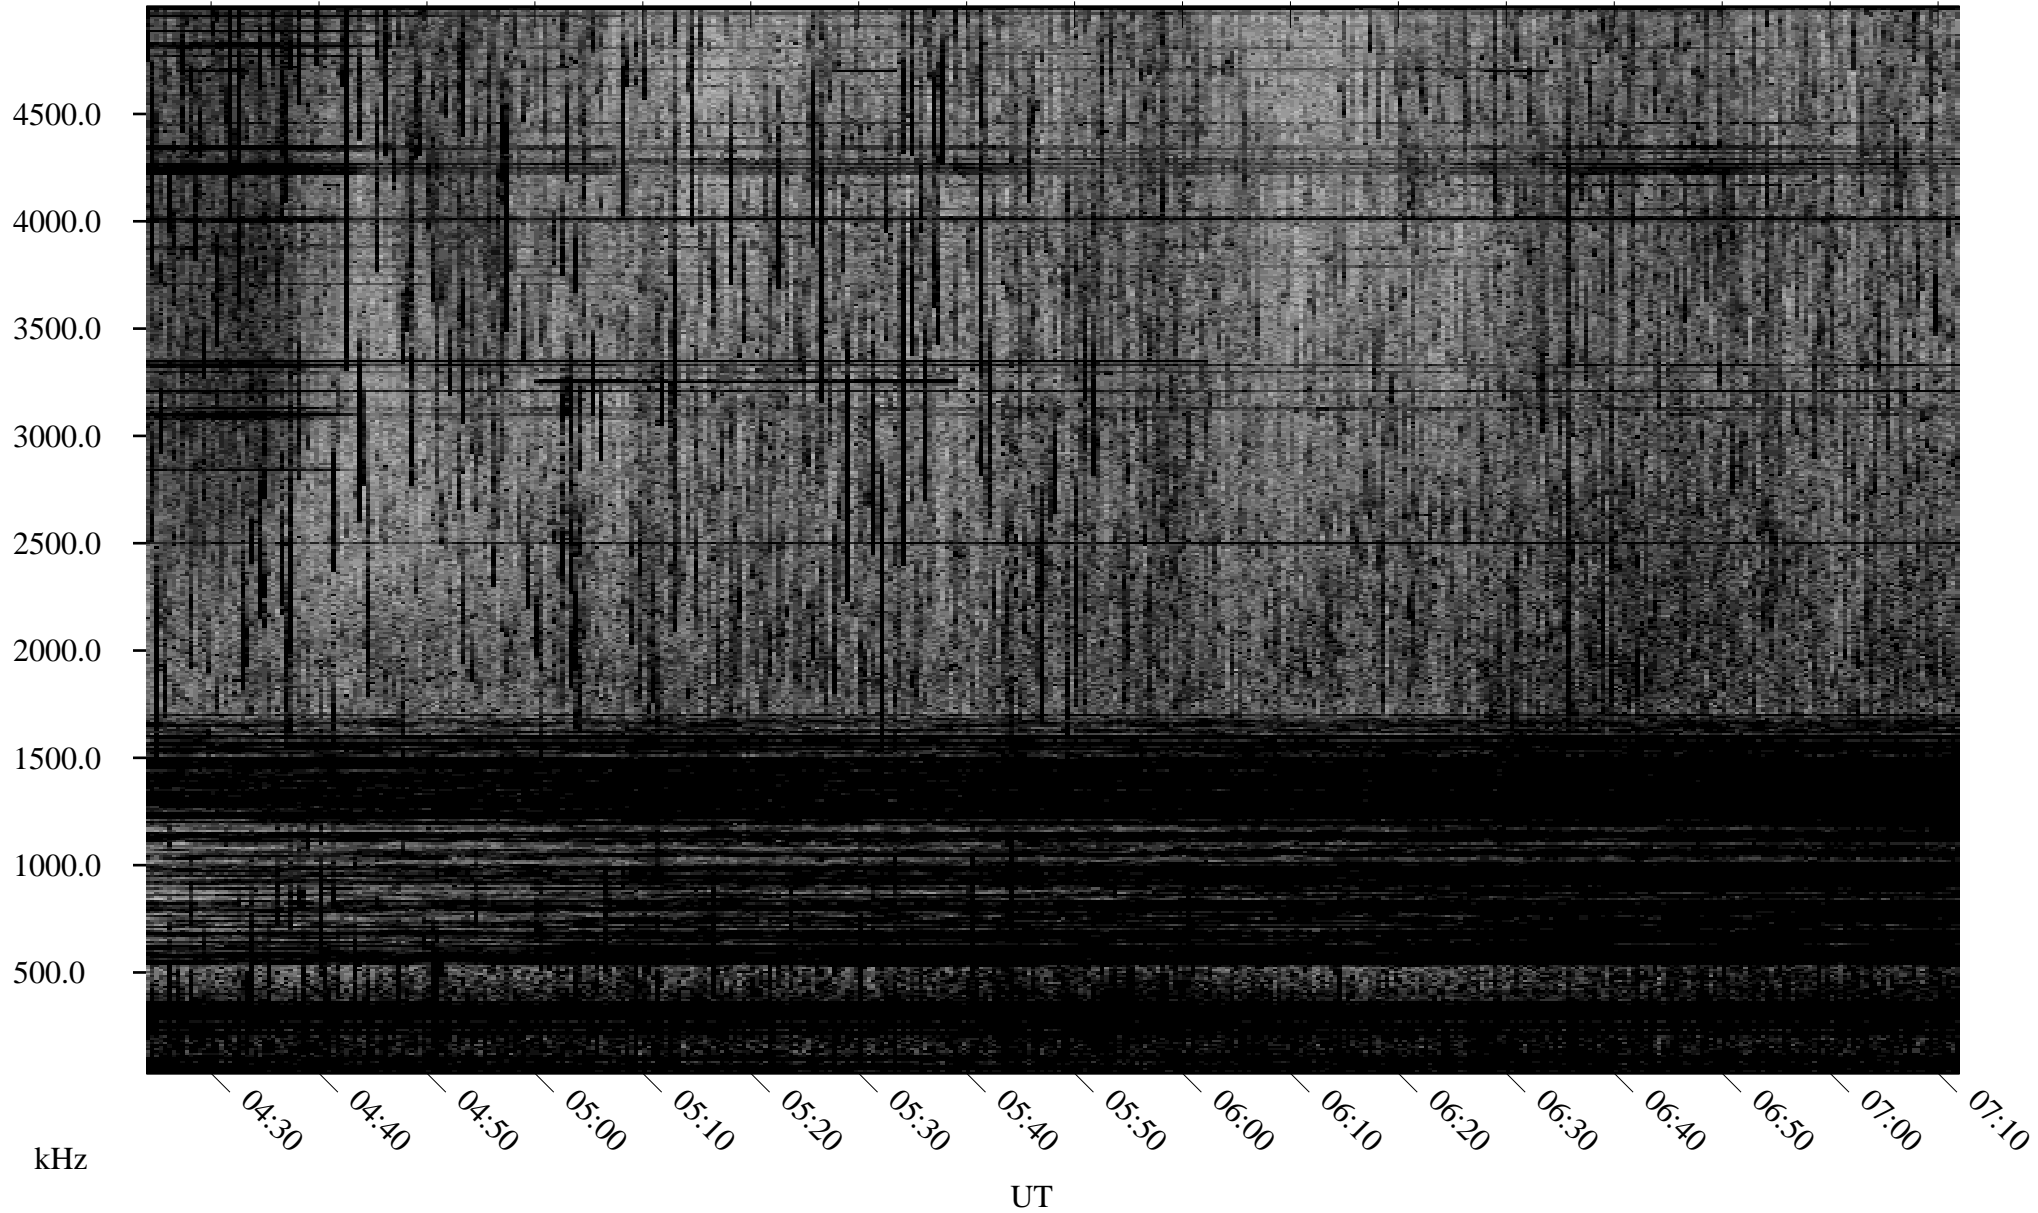

06/23/2002 Churchill, Manitoba

Linear Scale Black = 161 White = 15

ch02174l.r00m max_12

Page 1

06/23/2002 Churchill, Manitoba

Linear Scale Black = 161 White = 15

ch02174l.r00m max_12

Page 2

06/24/2002 Churchill, Manitoba

Linear Scale Black = 161 White = 15

ch02174l.r00m max_12

Page 3

06/24/2002 Churchill, Manitoba

Linear Scale Black = 161 White = 15

ch02174l.r00m max_12

Page 4

06/24/2002 Churchill, Manitoba

Linear Scale Black = 161 White = 15

ch02174l.r00m max_12

Page 5

06/24/2002 Churchill, Manitoba

Linear Scale Black = 161 White = 15

ch02174l.r00m max_12

Page 6

06/24/2002 Churchill, Manitoba

Linear Scale Black = 161 White = 15

ch02174l.r00m max_12

Page 7

06/24/2002 Churchill, Manitoba

Linear Scale Black = 161 White = 15

ch02174l.r00m max_12

Page 8