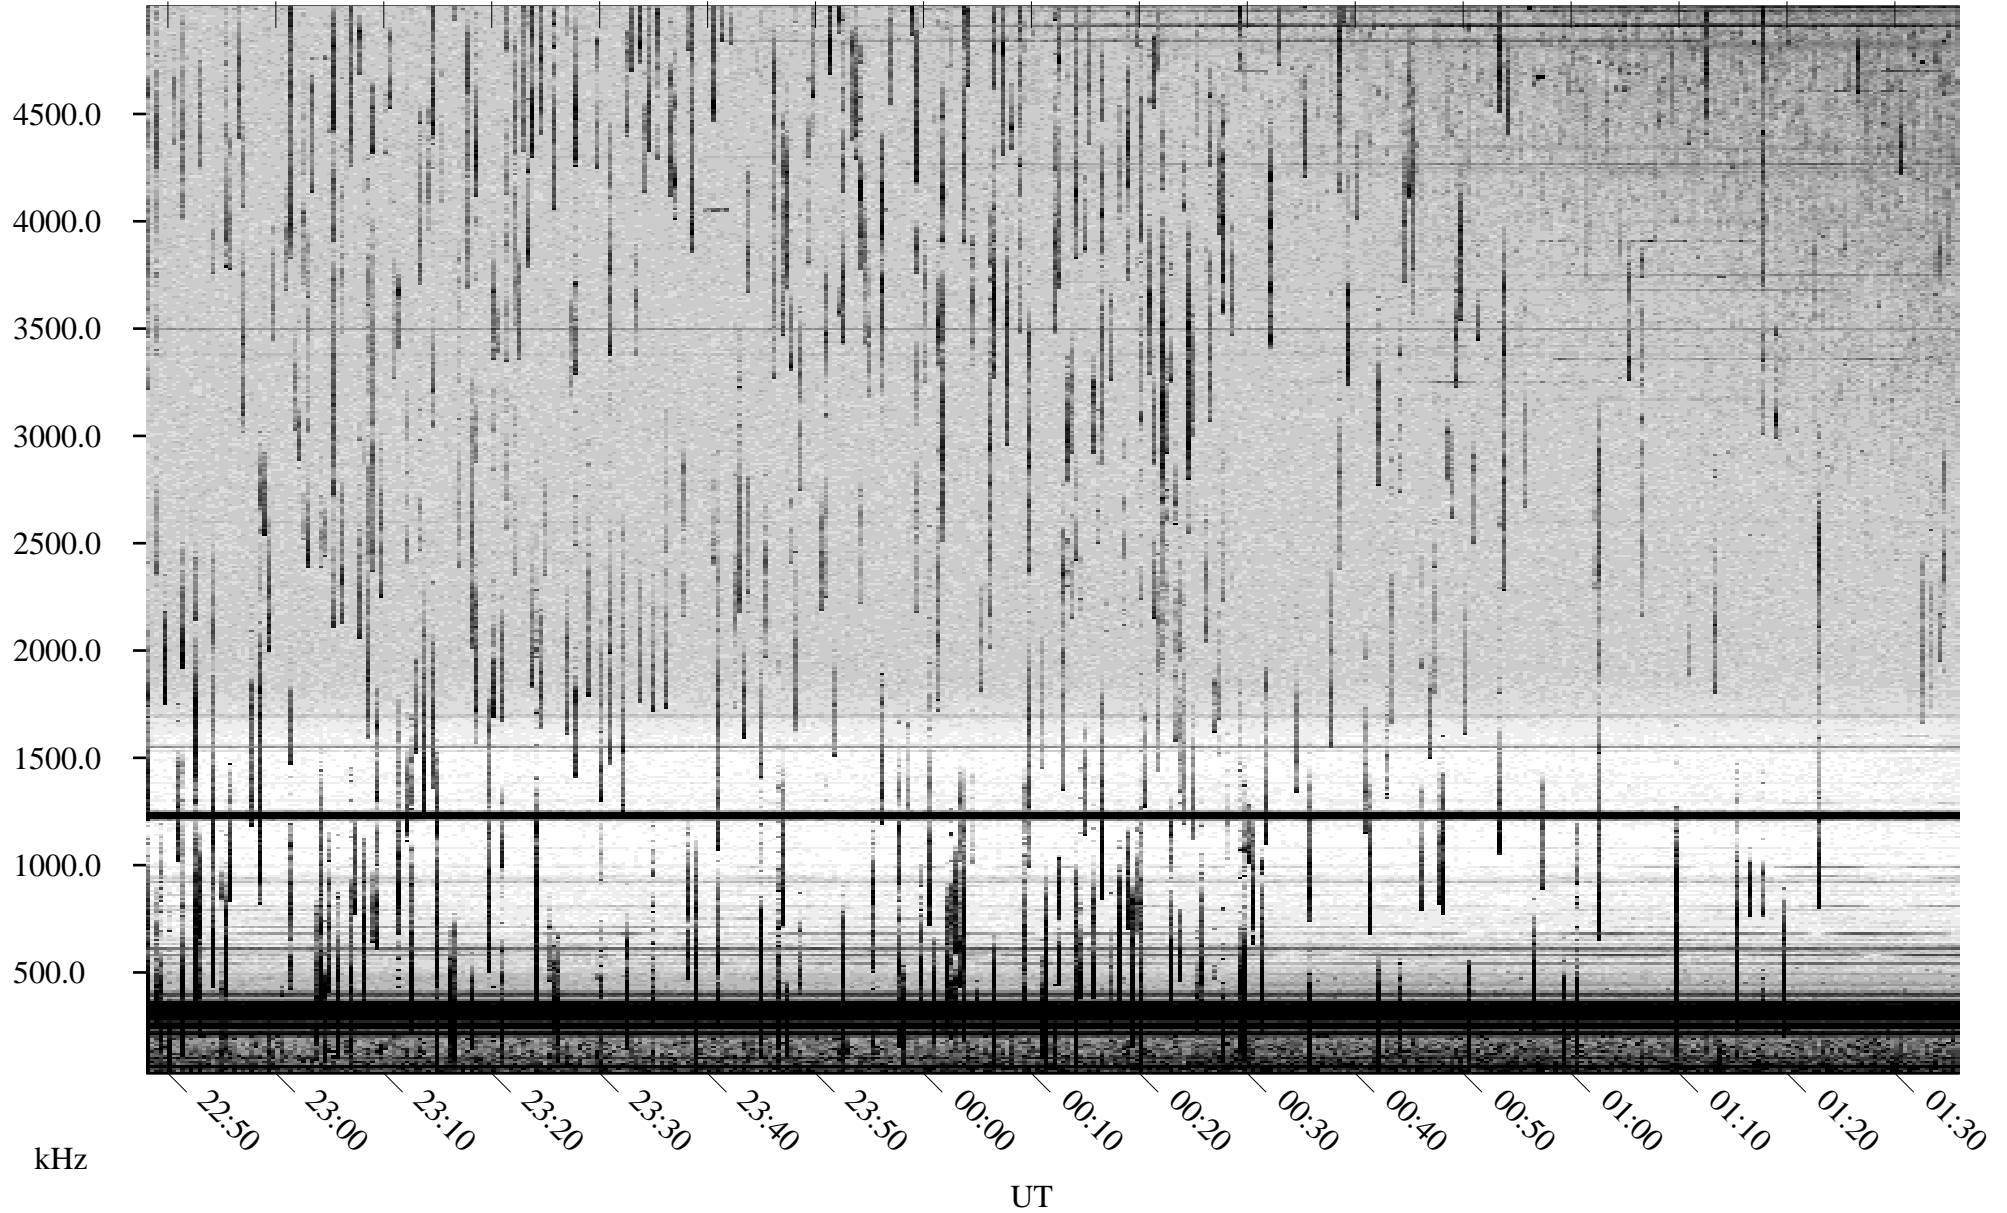

06/23/2002 Churchill, Manitoba

Linear Scale Black = 161 White = 15

ch02174l.r00m max_12

Page 1

06/23/2002 Churchill, Manitoba

Linear Scale Black = 161 White = 15

ch02174l.r00m max_12

Page 2

06/24/2002 Churchill, Manitoba

Linear Scale Black = 161 White = 15

ch02174l.r00m max_12

Page 3

06/24/2002 Churchill, Manitoba

Linear Scale Black = 161 White = 15

ch02174l.r00m max_12

Page 4

06/24/2002 Churchill, Manitoba

Linear Scale Black = 161 White = 15

ch02174l.r00m max_12

Page 5

06/24/2002 Churchill, Manitoba

Linear Scale Black = 161 White = 15

ch02174l.r00m max_12

Page 6

06/24/2002 Churchill, Manitoba

Linear Scale Black = 161 White = 15

ch02174l.r00m max_12

Page 7

06/24/2002 Churchill, Manitoba

Linear Scale Black = 161 White = 15

ch02174l.r00m max_12

Page 8