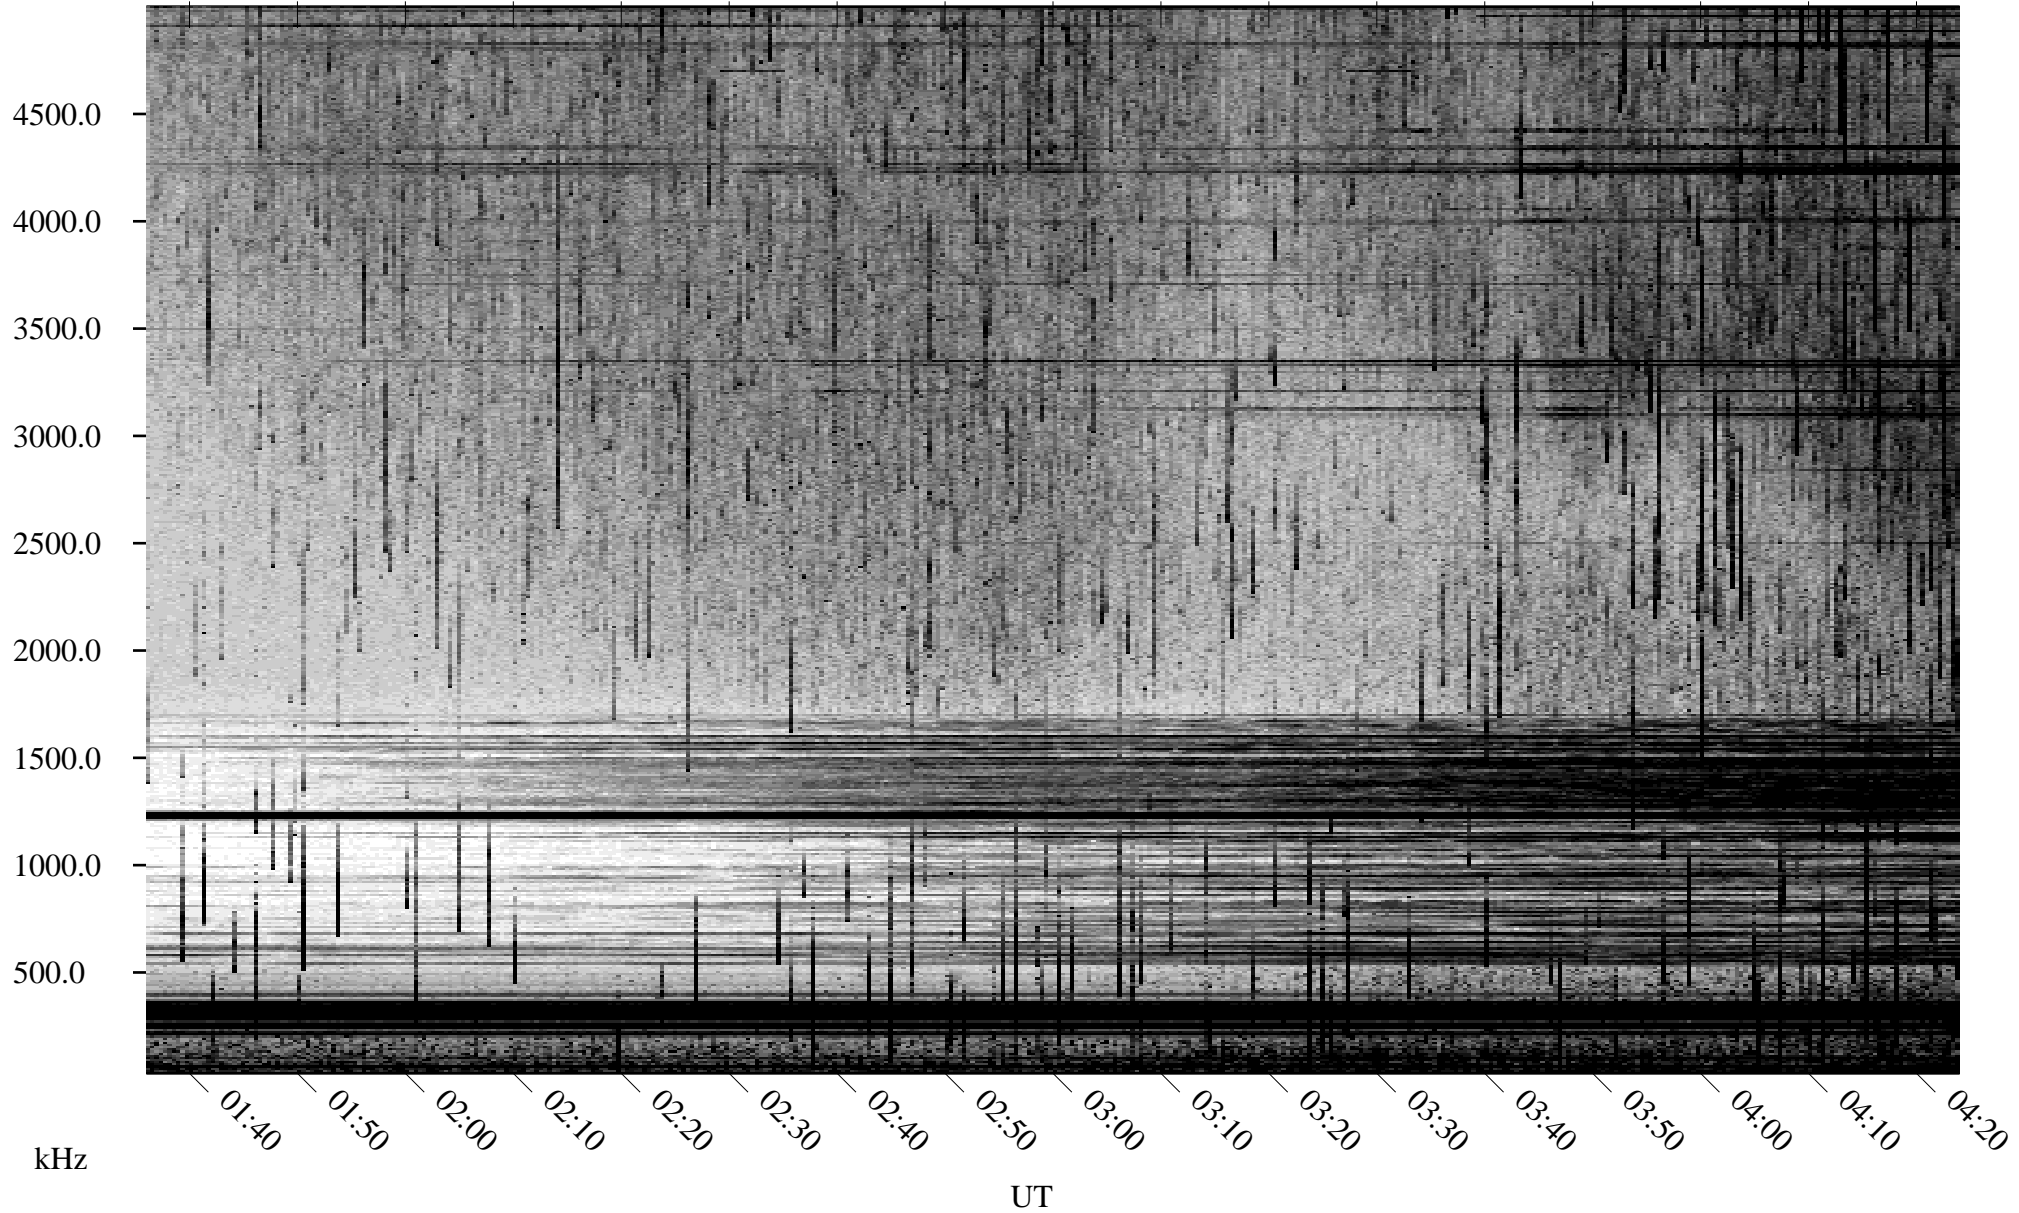

06/23/2002 Churchill, Manitoba

Linear Scale Black = 161 White = 15

ch02174l.r00m max_12

Page 1

06/23/2002 Churchill, Manitoba

Linear Scale Black = 161 White = 15

ch02174l.r00m max_12

Page 2

06/24/2002 Churchill, Manitoba

Linear Scale Black = 161 White = 15

ch02174l.r00m max_12

Page 3

06/24/2002 Churchill, Manitoba

Linear Scale Black = 161 White = 15

ch02174l.r00m max_12

Page 4

06/24/2002 Churchill, Manitoba

Linear Scale Black = 161 White = 15

ch02174l.r00m max_12

Page 5

06/24/2002 Churchill, Manitoba

Linear Scale Black = 161 White = 15

ch02174l.r00m max_12

Page 6

06/24/2002 Churchill, Manitoba

Linear Scale Black = 161 White = 15

ch02174l.r00m max_12

Page 7

06/24/2002 Churchill, Manitoba

Linear Scale Black = 161 White = 15

ch02174l.r00m max_12

Page 8