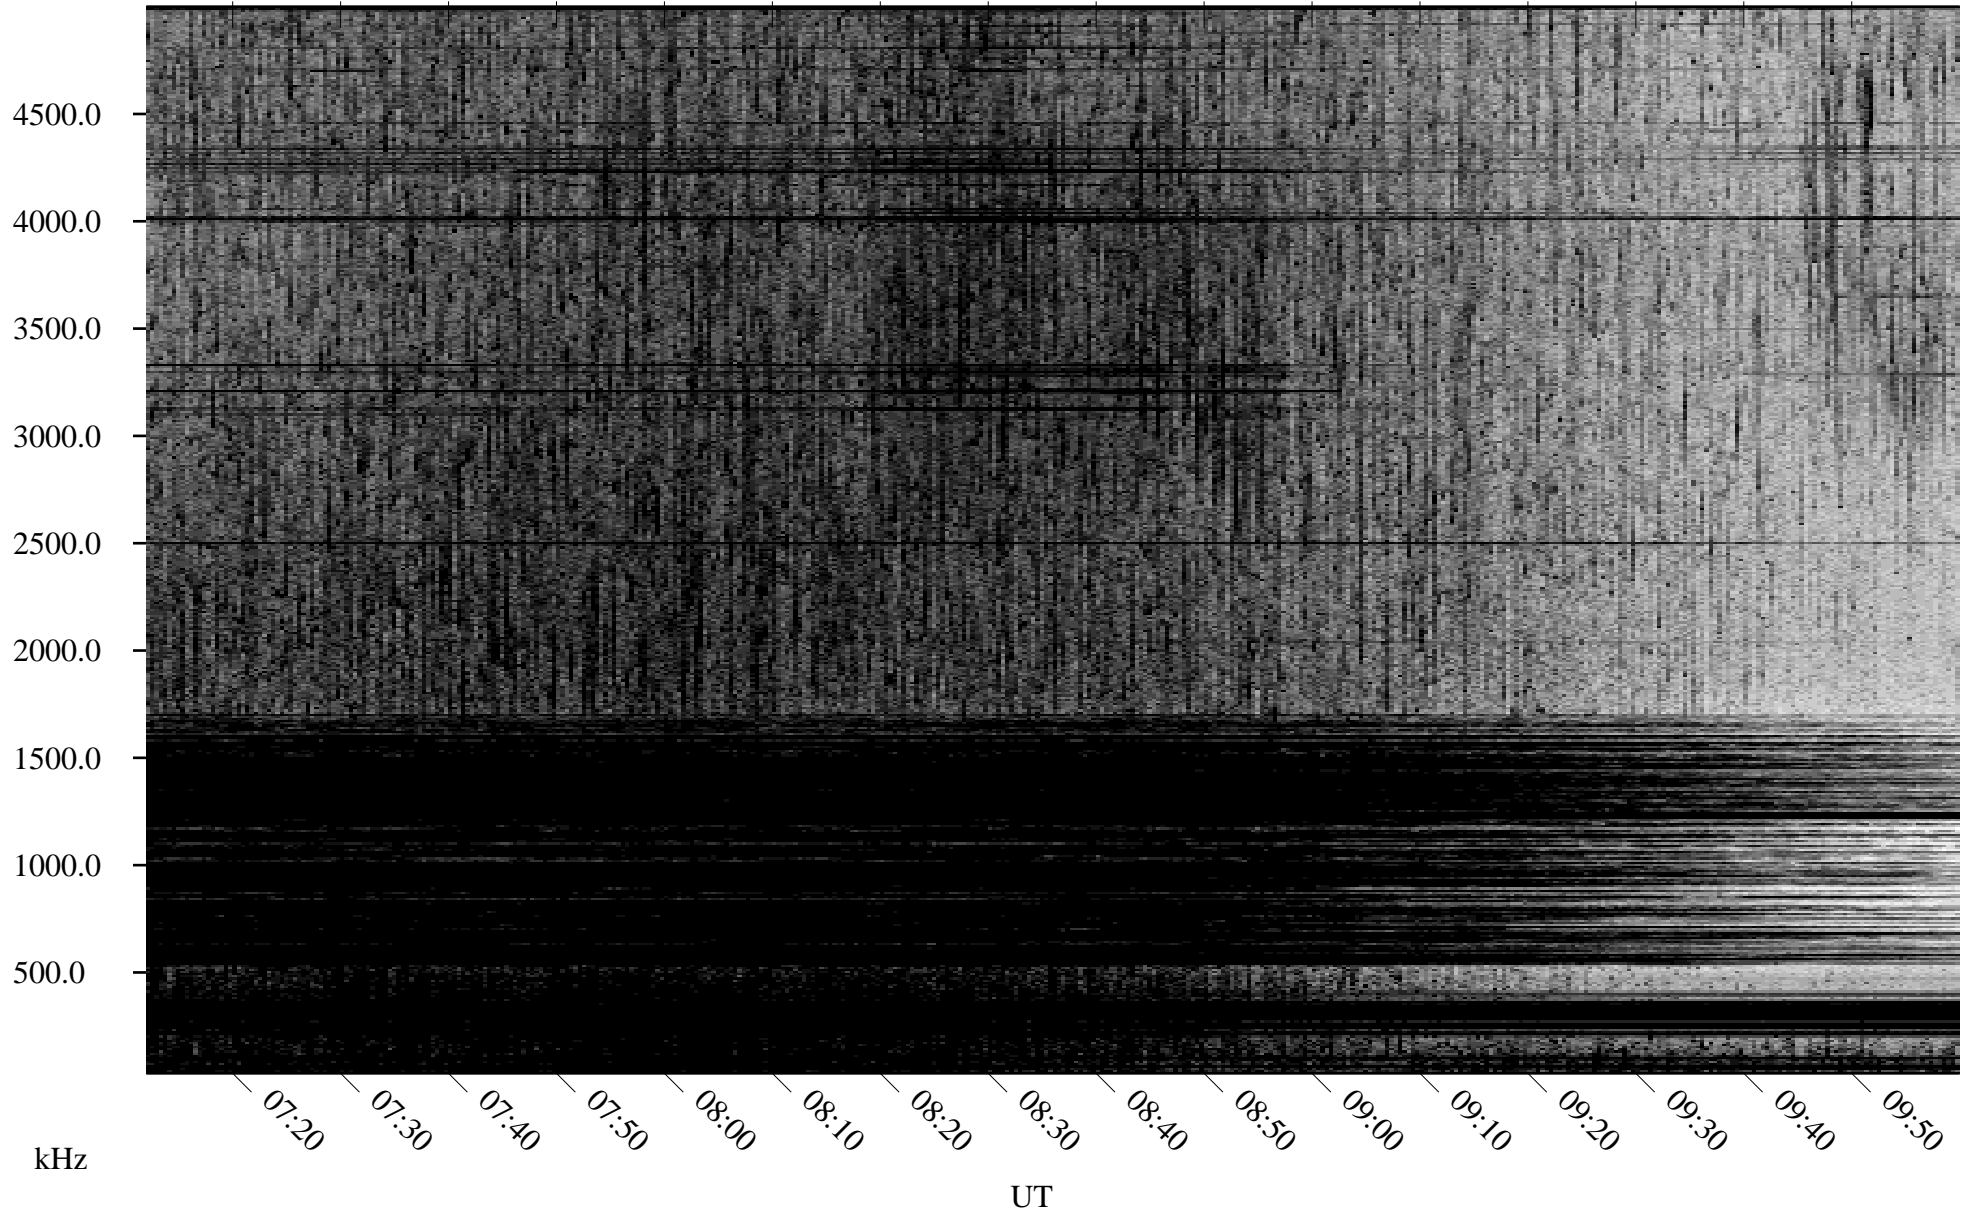

06/23/2002 Churchill, Manitoba

Linear Scale Black = 161 White = 15

ch02174l.r00m max_12

Page 1

06/23/2002 Churchill, Manitoba

Linear Scale Black = 161 White = 15

ch02174l.r00m max_12

Page 2

06/24/2002 Churchill, Manitoba

Linear Scale Black = 161 White = 15

ch02174l.r00m max_12

Page 3

06/24/2002 Churchill, Manitoba

Linear Scale Black = 161 White = 15

ch02174l.r00m max_12

Page 4

06/24/2002 Churchill, Manitoba

Linear Scale Black = 161 White = 15

ch02174l.r00m max_12

Page 5

06/24/2002 Churchill, Manitoba

Linear Scale Black = 161 White = 15

ch02174l.r00m max_12

Page 6

06/24/2002 Churchill, Manitoba

Linear Scale Black = 161 White = 15

ch02174l.r00m max_12

Page 7

06/24/2002 Churchill, Manitoba

Linear Scale Black = 161 White = 15

ch02174l.r00m max_12

Page 8