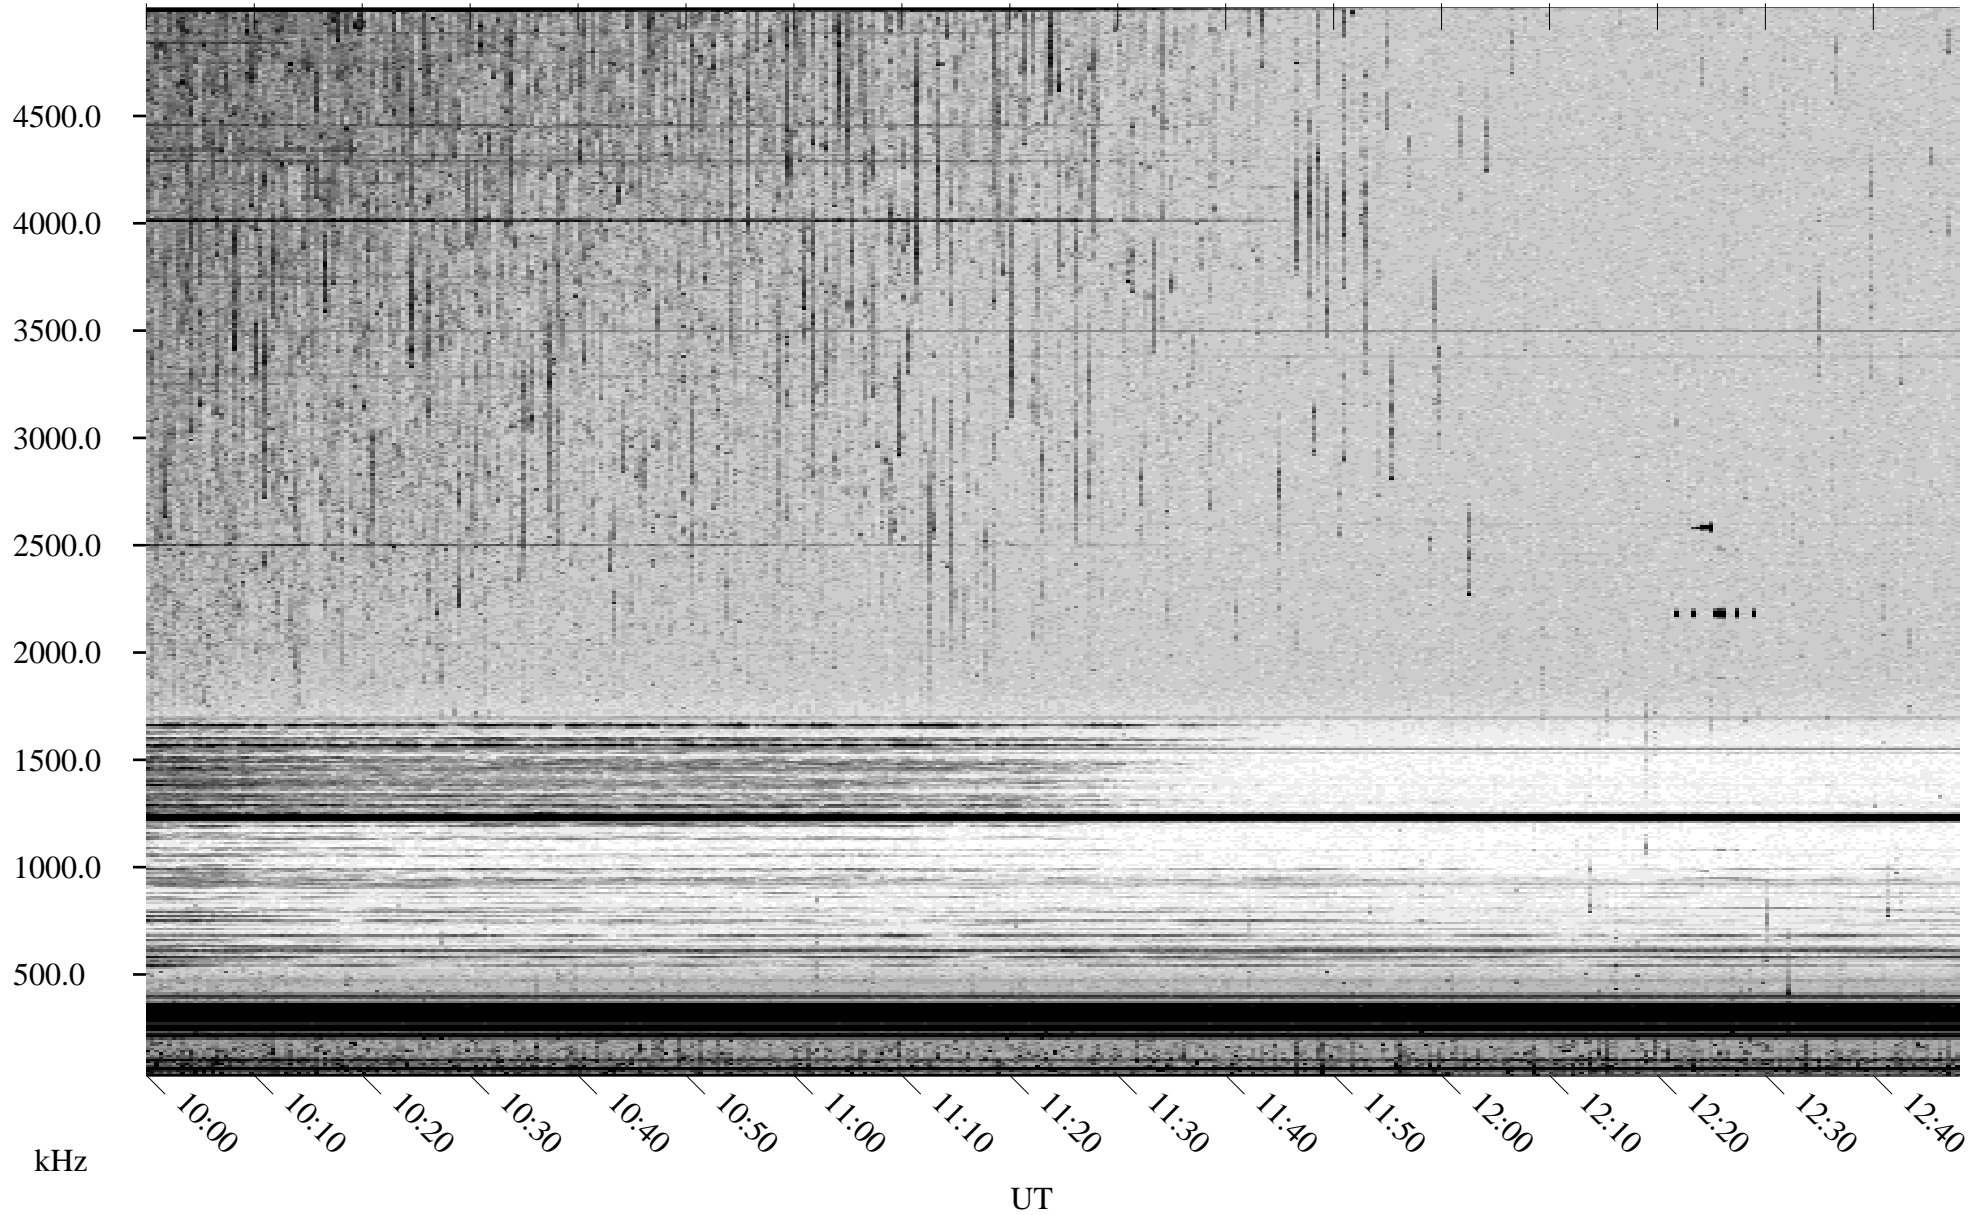

# 06/25/2002 Churchill, Manitoba

Linear Scale    Black = 161    White = 15

ch02175l.r00m max\_12

Page 5

# 06/25/2002 Churchill, Manitoba

Linear Scale    Black = 161    White = 15

ch021751.r00m max\_12

Page 6

# 06/25/2002 Churchill, Manitoba

Linear Scale    Black = 161    White = 15

ch02175l.r00m max\_12

Page 7

# 06/25/2002 Churchill, Manitoba

Linear Scale Black = 161 White = 15

ch02175l.r00m max\_12