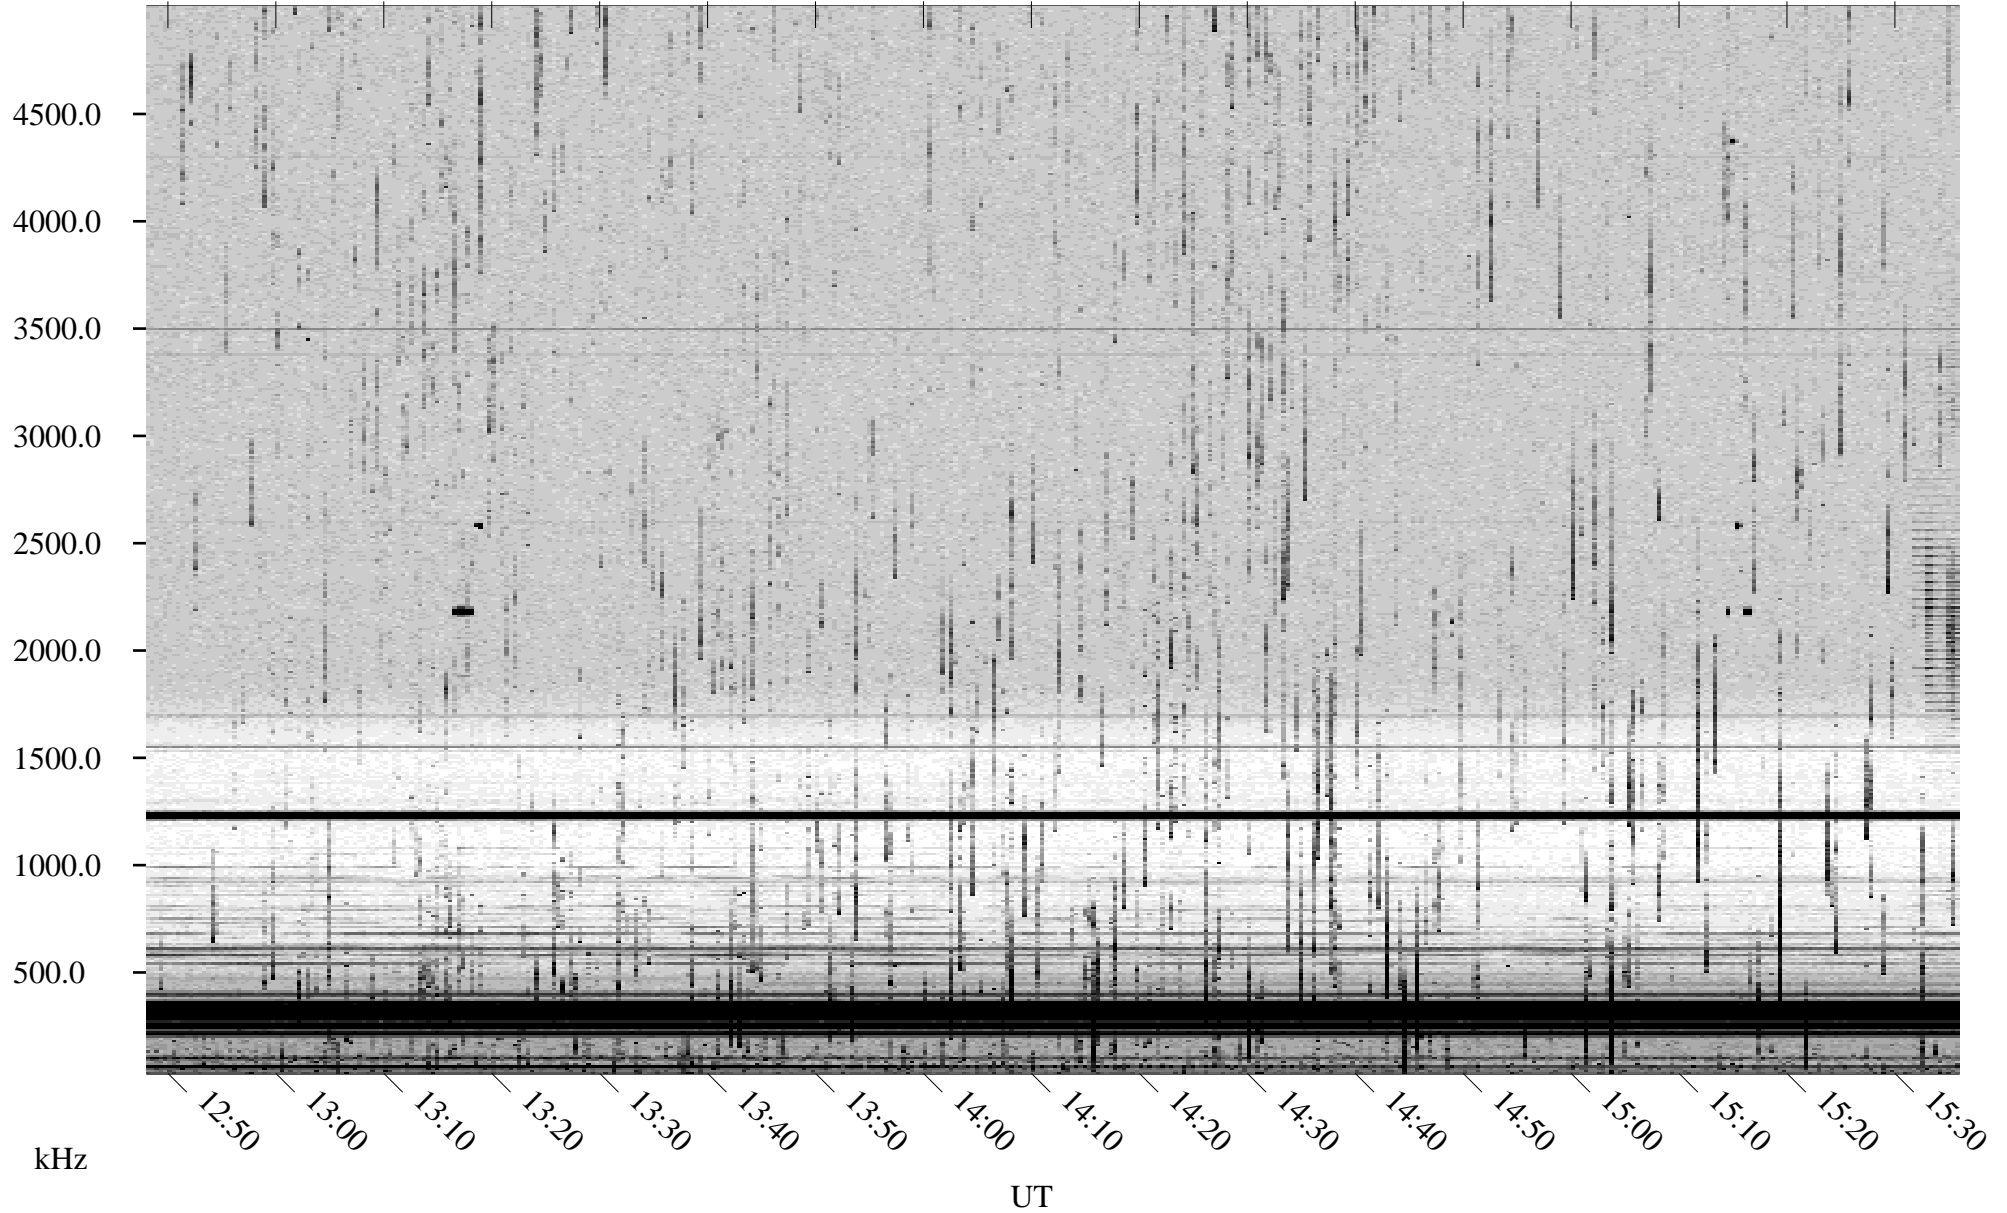

# 06/25/2002 Churchill, Manitoba

Linear Scale    Black = 161    White = 15

ch02175l.r00m max\_12

Page 5

# 06/25/2002 Churchill, Manitoba

Linear Scale    Black = 161    White = 15

ch021751.r00m max\_12

Page 6

# 06/25/2002 Churchill, Manitoba

Linear Scale    Black = 161    White = 15

ch02175l.r00m max\_12

Page 7

# 06/25/2002 Churchill, Manitoba

Linear Scale Black = 161 White = 15

ch02175l.r00m max\_12