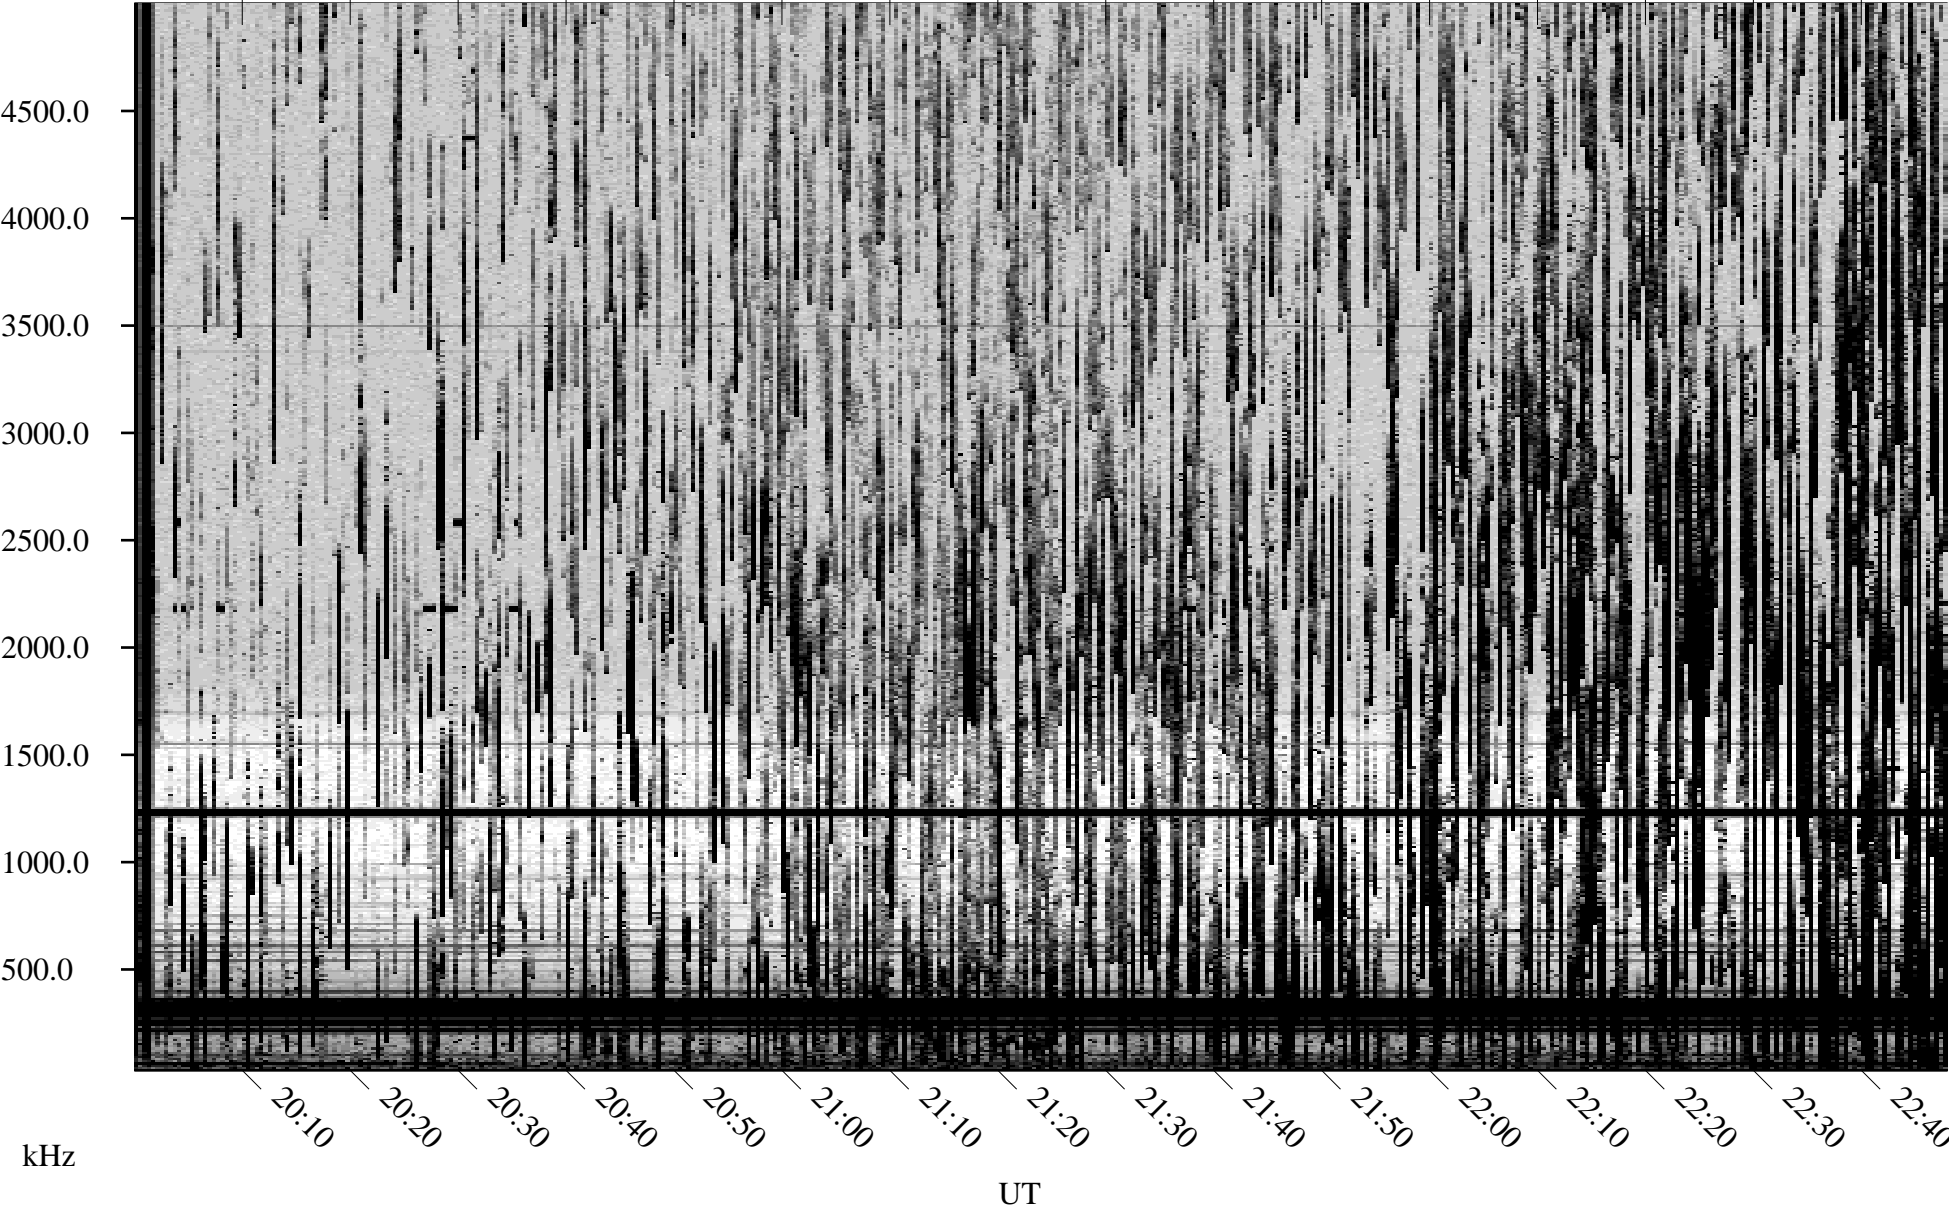

06/25/2002 Churchill, Manitoba

Linear Scale Black = 161 White = 15

ch02176l.r00m max_12

06/25/2002 Churchill, Manitoba

Linear Scale Black = 161 White = 15

ch02176l.r00m max_12

Page 2

06/26/2002 Churchill, Manitoba

Linear Scale Black = 161 White = 15

ch02176l.r00m max_12

Page 3

06/26/2002 Churchill, Manitoba

Linear Scale Black = 161 White = 15

ch02176l.r00m max_12

Page 4

06/26/2002 Churchill, Manitoba

Linear Scale

Black = 161

White = 15

ch02176l.r00m max_12

Page 5

06/26/2002 Churchill, Manitoba

Linear Scale

Black = 161

White = 15

ch02176l.r00m max_12

Page 6

06/26/2002 Churchill, Manitoba

Linear Scale

Black = 161

White = 15

ch02176l.r00m max_12