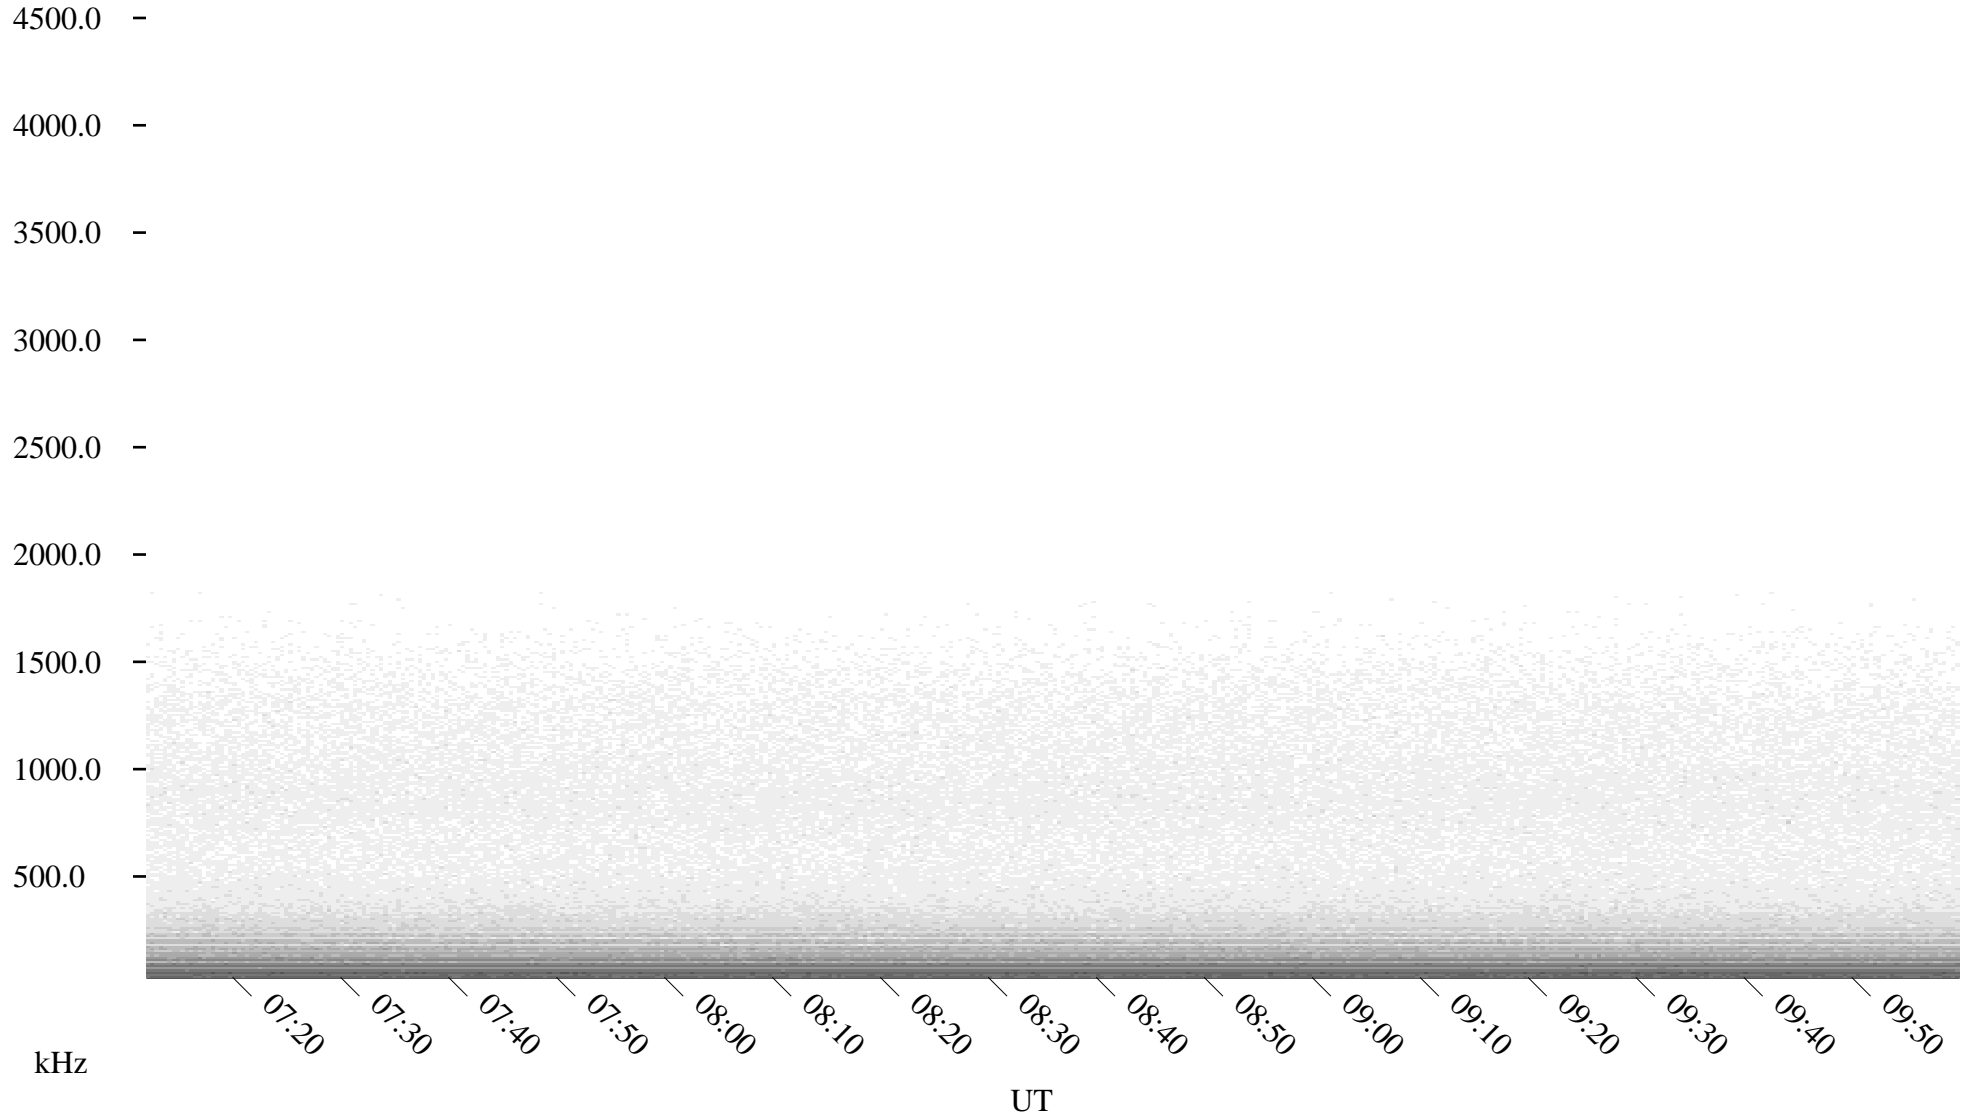

06/25/2002 Churchill, Manitoba

Linear Scale Black = 161 White = 15

ch02176l.r00m max_12

06/25/2002 Churchill, Manitoba

Linear Scale Black = 161 White = 15

ch02176l.r00m max_12

Page 2

06/26/2002 Churchill, Manitoba

Linear Scale Black = 161 White = 15

ch02176l.r00m max_12

Page 3

06/26/2002 Churchill, Manitoba

Linear Scale Black = 161 White = 15

ch02176l.r00m max_12

Page 4

06/26/2002 Churchill, Manitoba

Linear Scale

Black = 161

White = 15

ch02176l.r00m max_12

Page 5

06/26/2002 Churchill, Manitoba

Linear Scale

Black = 161

White = 15

ch02176l.r00m max_12

Page 6

06/26/2002 Churchill, Manitoba

Linear Scale

Black = 161

White = 15

ch02176l.r00m max_12