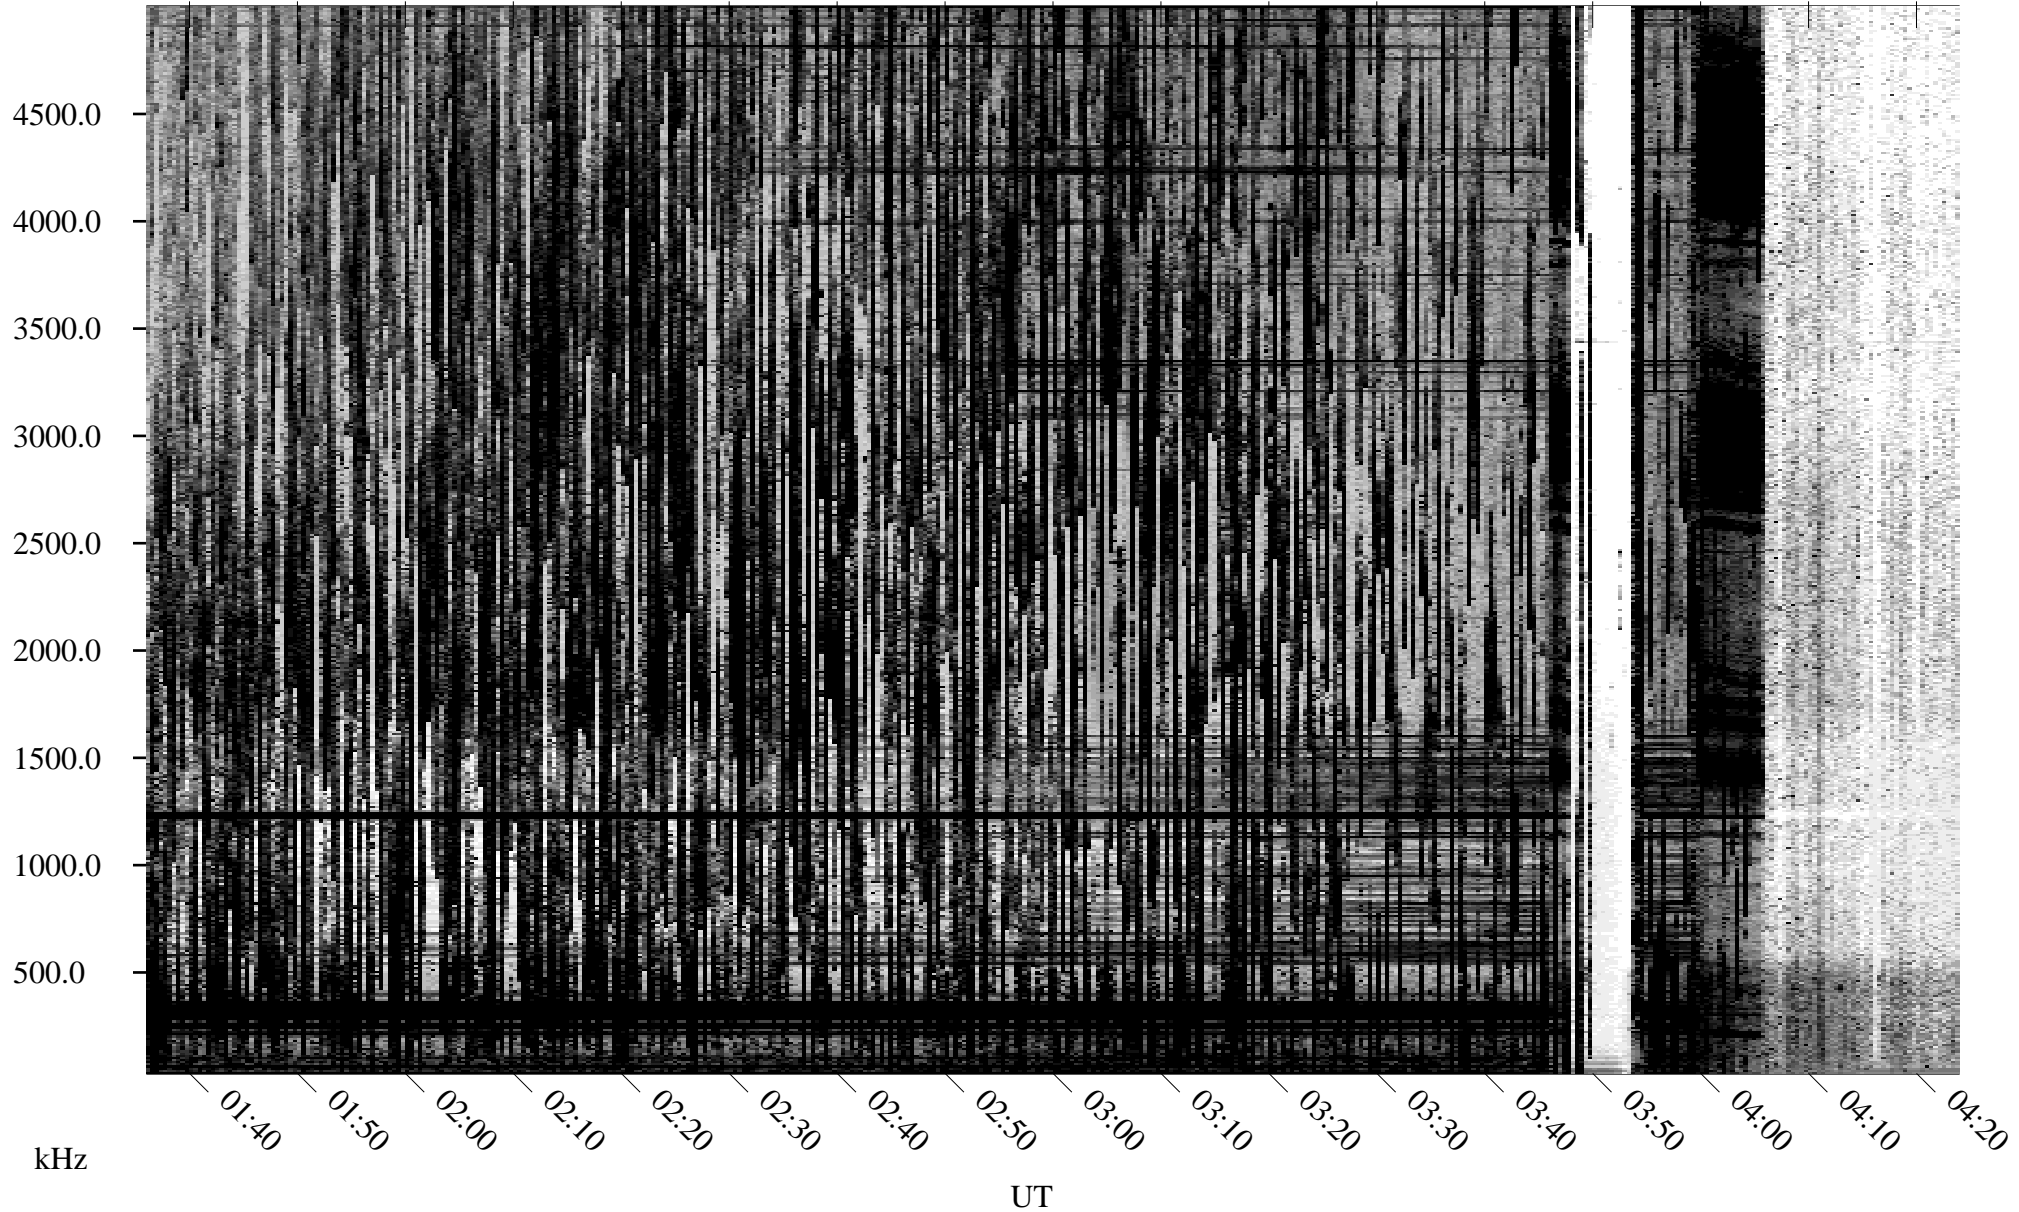

06/25/2002 Churchill, Manitoba

Linear Scale Black = 161 White = 15

ch02176l.r00m max_12

06/25/2002 Churchill, Manitoba

Linear Scale Black = 161 White = 15

ch02176l.r00m max_12

Page 2

06/26/2002 Churchill, Manitoba

Linear Scale Black = 161 White = 15

ch02176l.r00m max_12

Page 3

06/26/2002 Churchill, Manitoba

Linear Scale Black = 161 White = 15

ch02176l.r00m max_12

Page 4

06/26/2002 Churchill, Manitoba

Linear Scale

Black = 161

White = 15

ch02176l.r00m max_12

Page 5

06/26/2002 Churchill, Manitoba

Linear Scale

Black = 161

White = 15

ch02176l.r00m max_12

Page 6

06/26/2002 Churchill, Manitoba

Linear Scale

Black = 161

White = 15

ch02176l.r00m max_12