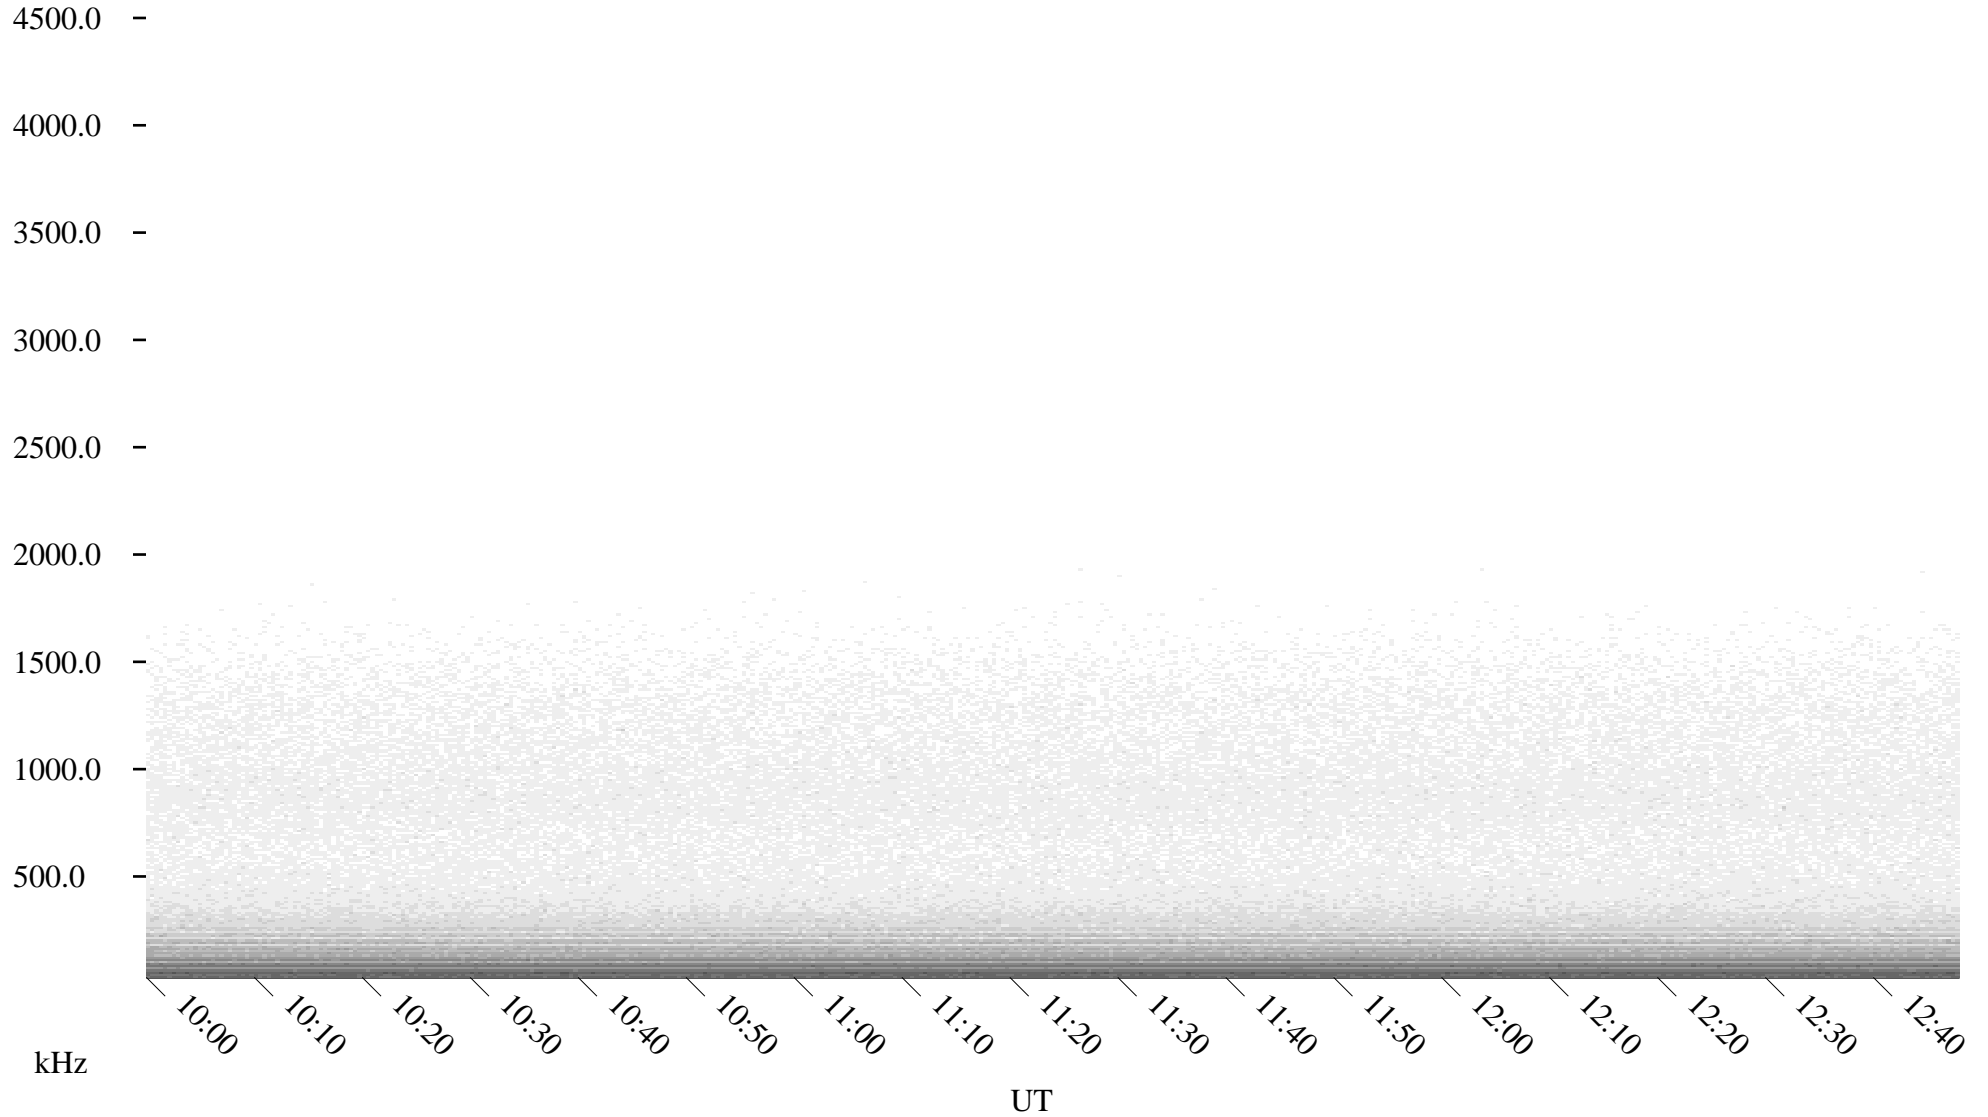

Linear Scale

Black = 161

White = 15

ch02176l.r00m max_12

Page 5

06/26/2002 Churchill, Manitoba

Linear Scale

Black = 161

White = 15

ch02176l.r00m max_12

Page 6

06/26/2002 Churchill, Manitoba

Linear Scale

Black = 161

White = 15

ch02176l.r00m max_12