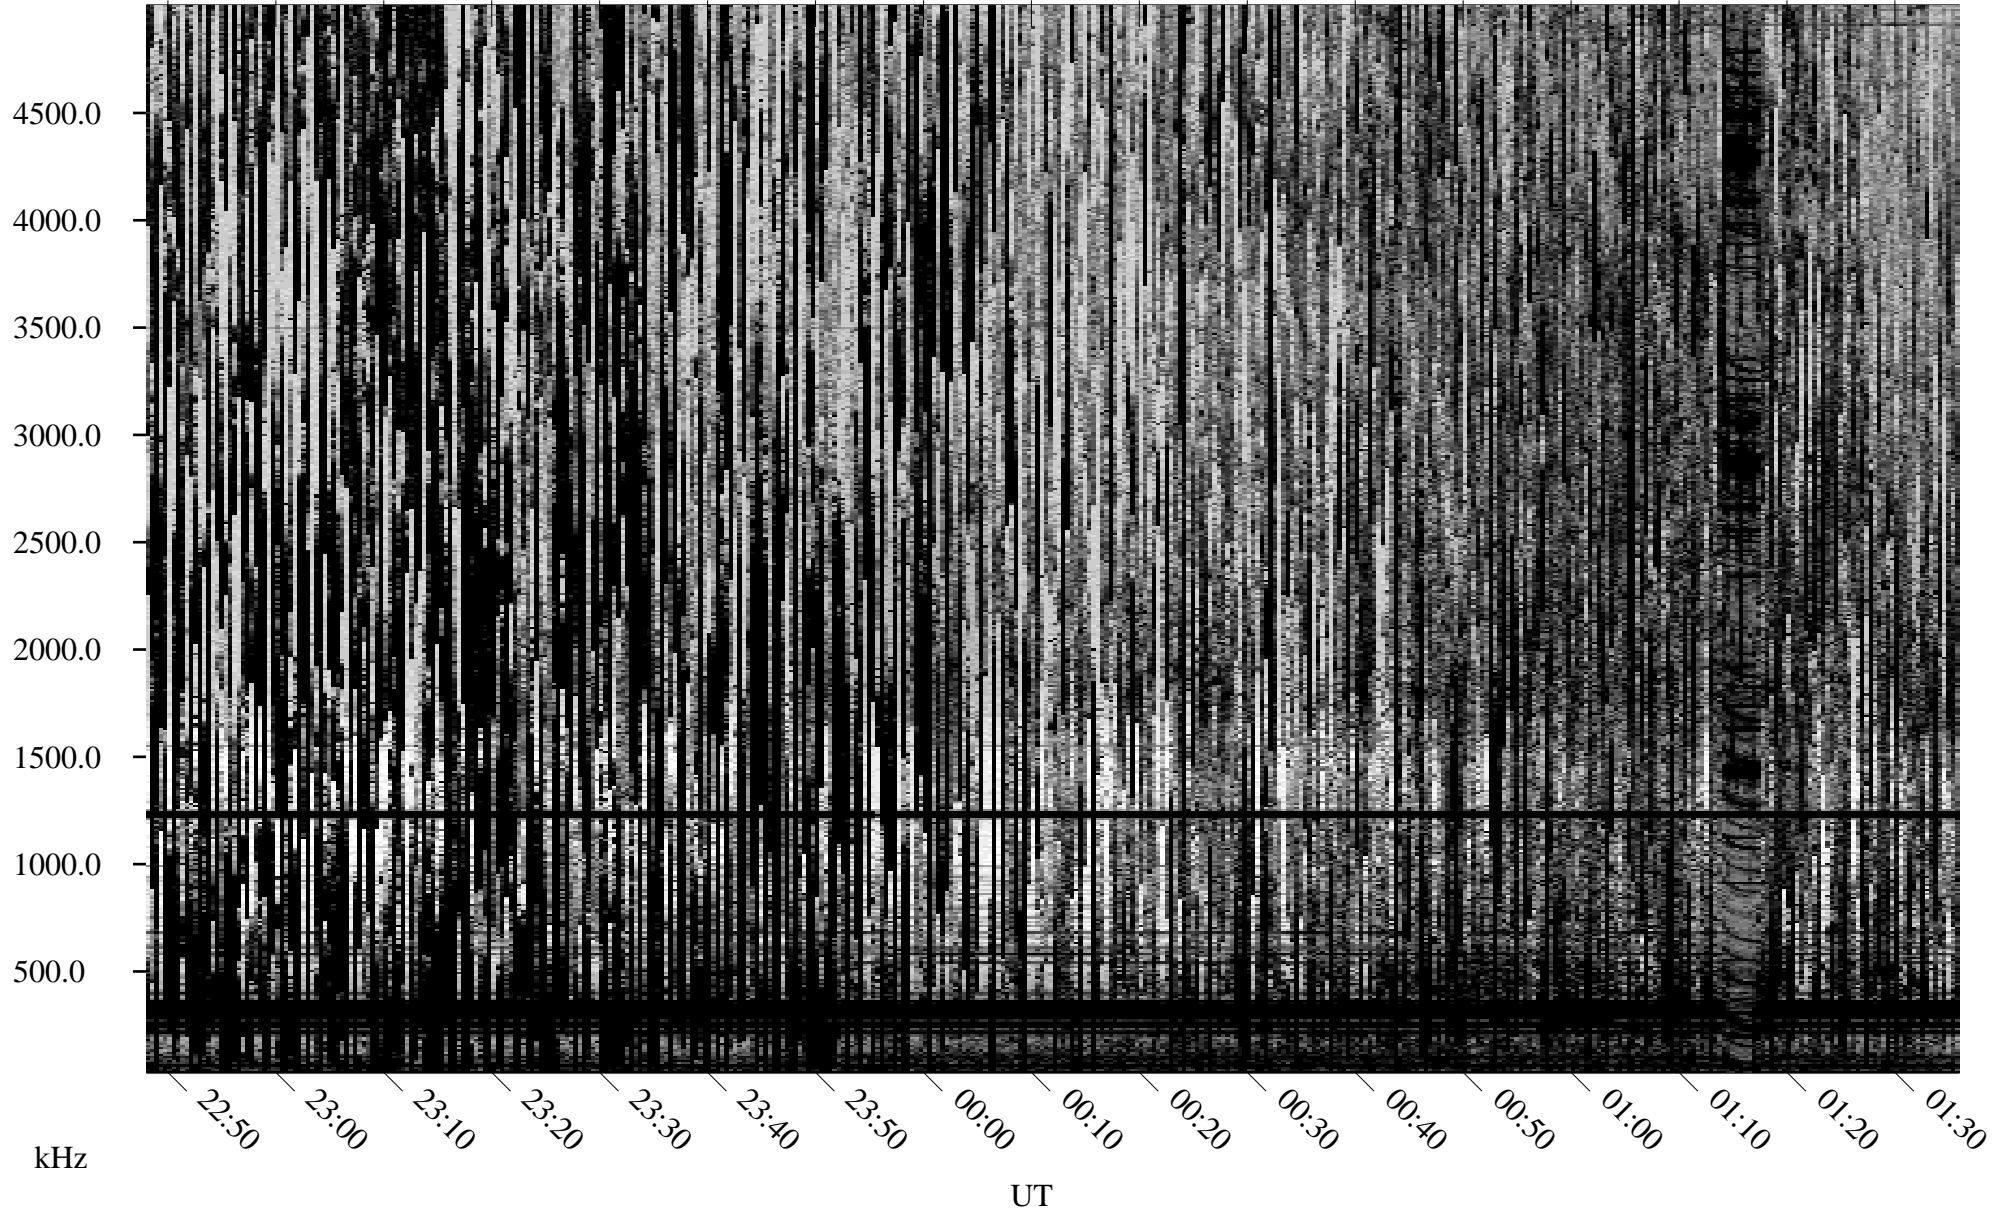

06/25/2002 Churchill, Manitoba

Linear Scale Black = 161 White = 15

ch02176l.r00m max_12

06/25/2002 Churchill, Manitoba

Linear Scale Black = 161 White = 15

ch02176l.r00m max_12

Page 2

06/26/2002 Churchill, Manitoba

Linear Scale Black = 161 White = 15

ch02176l.r00m max_12

Page 3

06/26/2002 Churchill, Manitoba

Linear Scale Black = 161 White = 15

ch02176l.r00m max_12

Page 4

06/26/2002 Churchill, Manitoba

Linear Scale

Black = 161

White = 15

ch02176l.r00m max_12

Page 5

06/26/2002 Churchill, Manitoba

Linear Scale

Black = 161

White = 15

ch02176l.r00m max_12

Page 6

06/26/2002 Churchill, Manitoba

Linear Scale

Black = 161

White = 15

ch02176l.r00m max_12