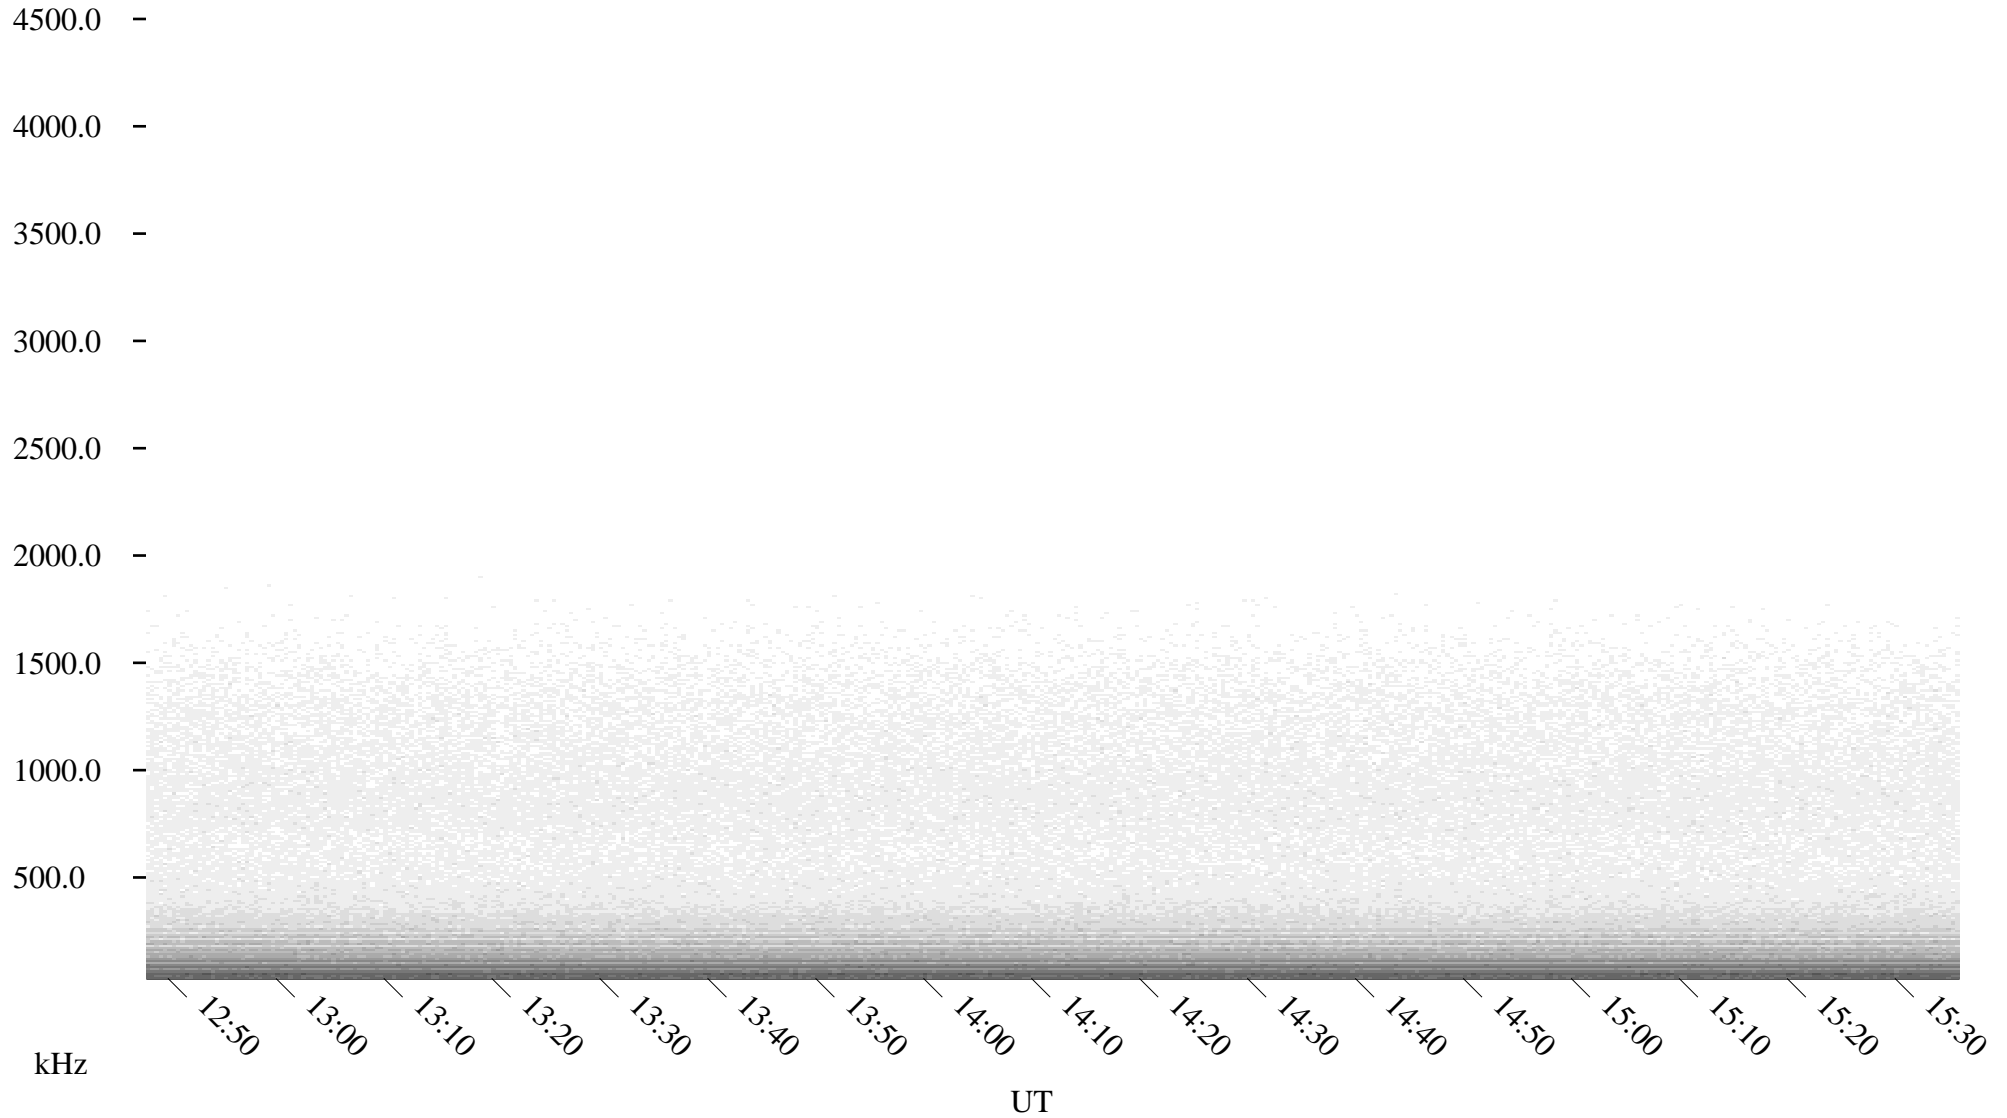

White = 15

ch02176l.r00m max_12

Page 6

06/26/2002 Churchill, Manitoba

Linear Scale

Black = 161

White = 15

ch02176l.r00m max_12

Page 7

06/26/2002 Churchill, Manitoba

Linear Scale

Black = 161

White = 15

ch02176l.r00m max_12

Page 8