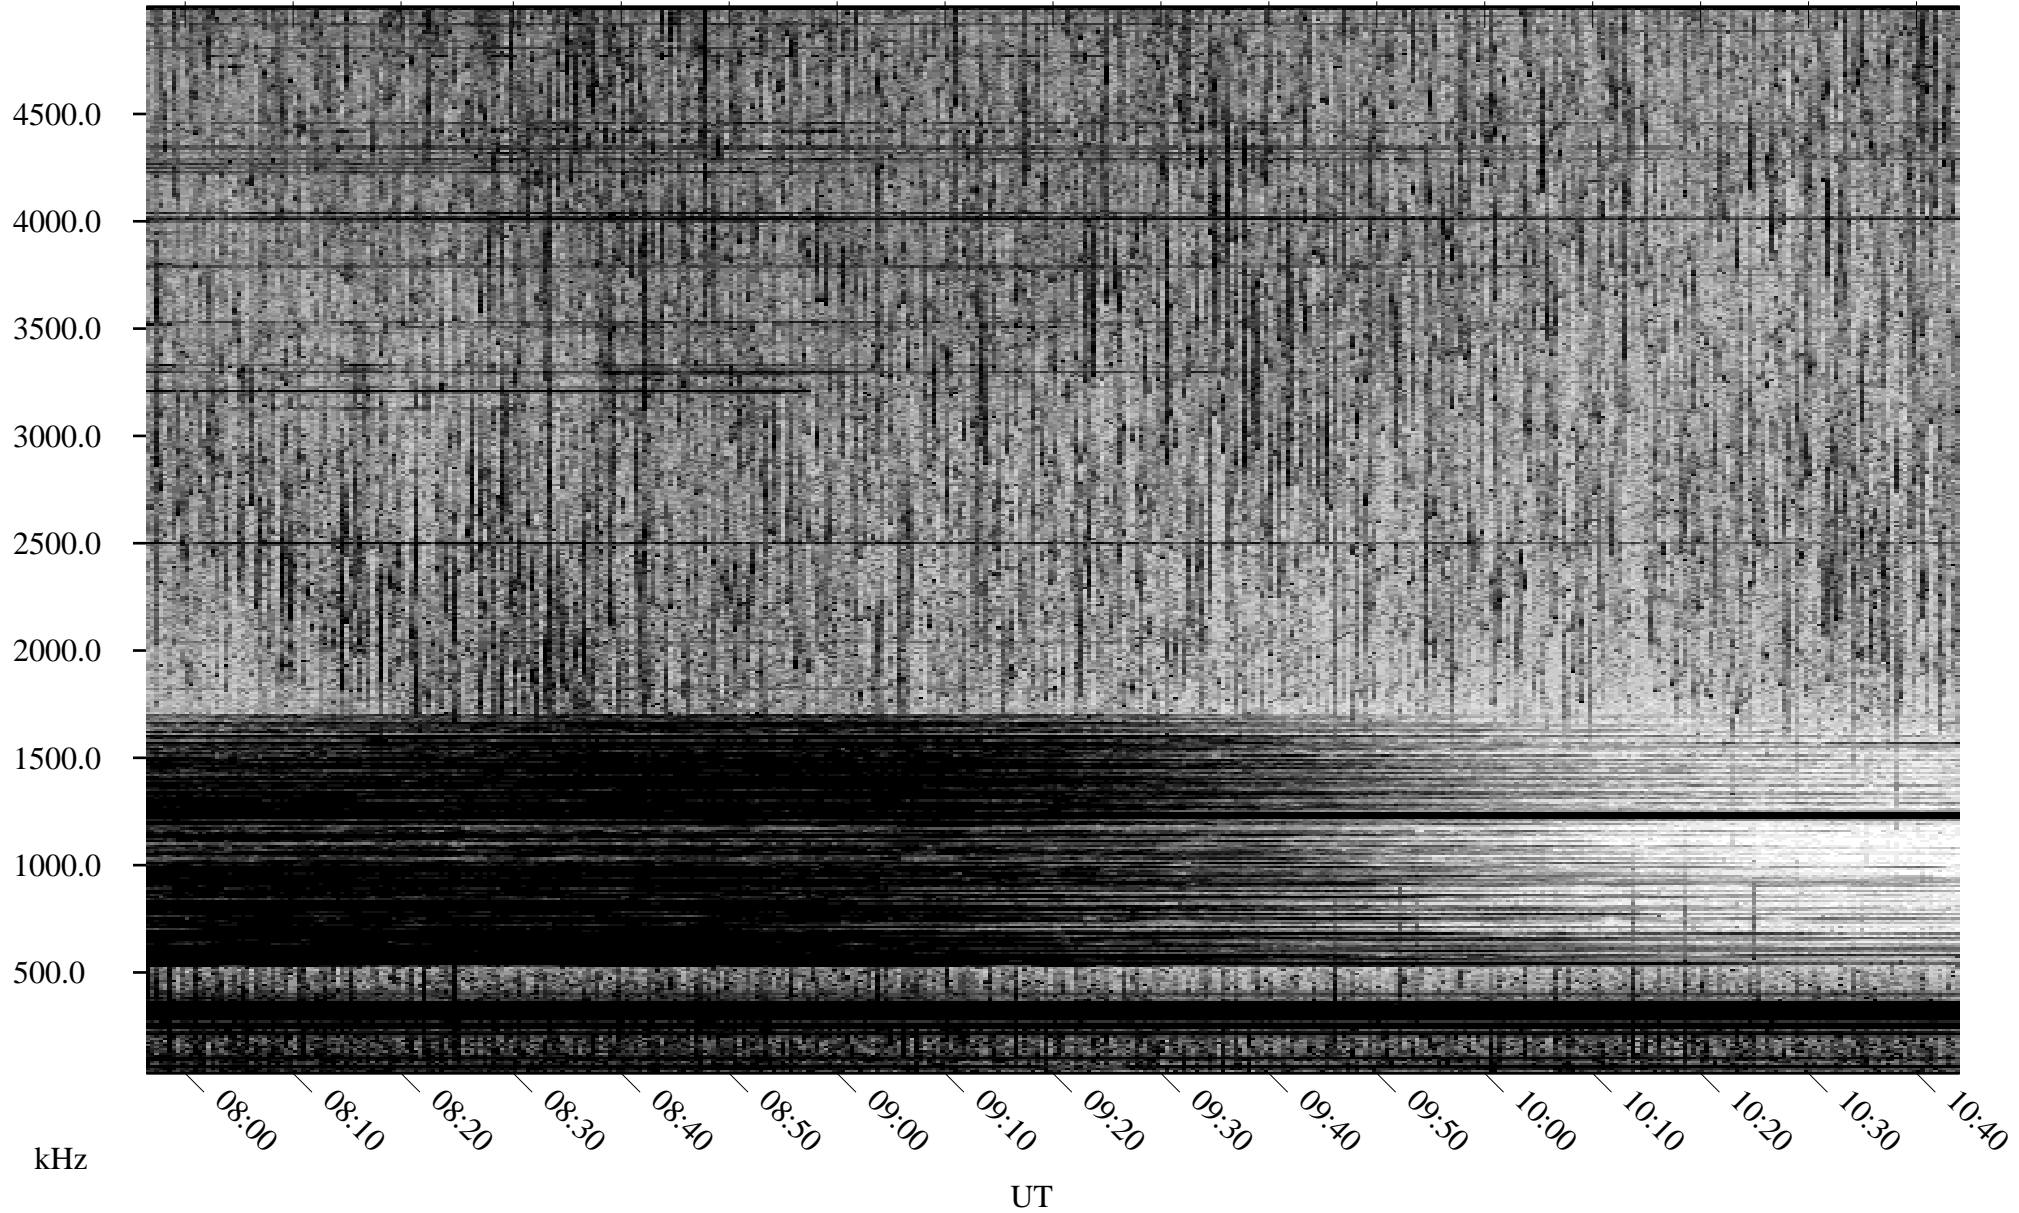

# 07/13/2002 Churchill, Manitoba

Linear Scale

Black = 161

White = 15

ch02194l.r01m max\_12

Page 1

# 07/14/2002 Churchill, Manitoba

Linear Scale    Black = 161    White = 15

ch02194l.r01m max\_12

Page 3

# 07/14/2002 Churchill, Manitoba

Linear Scale    Black = 161    White = 15

ch02194l.r01m max\_12

Page 4

# 07/14/2002 Churchill, Manitoba

Linear Scale    Black = 161    White = 15

ch02194l.r01m max\_12

Page 5