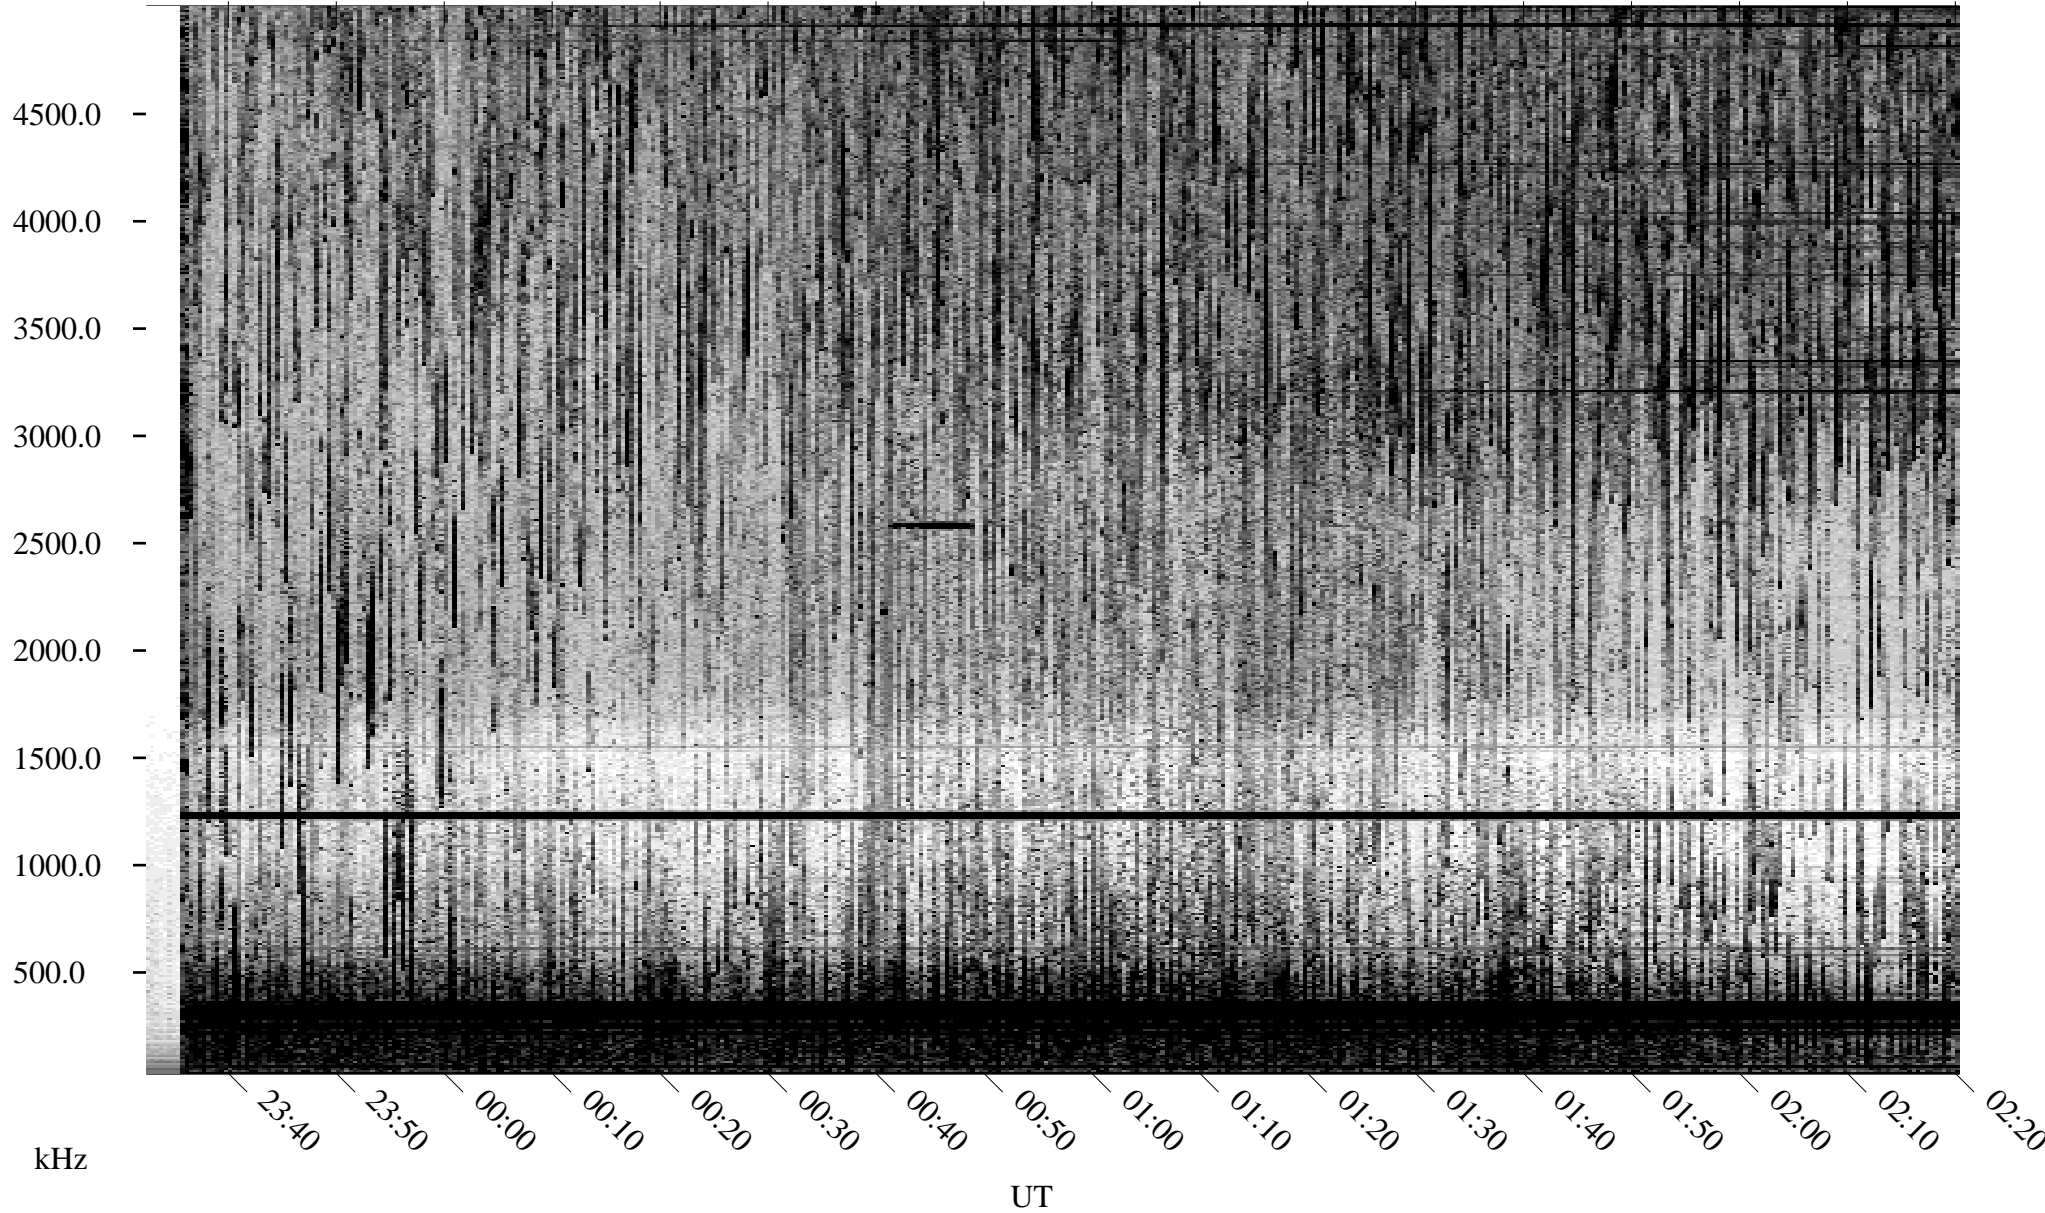

# 07/13/2002 Churchill, Manitoba

Linear Scale

Black = 161

White = 15

ch02194l.r01m max\_12

Page 1

# 07/13/2002 Churchill, Manitoba

Linear Scale    Black = 161    White = 15

ch02194l.r01m max\_12

Page 2

# 07/14/2002 Churchill, Manitoba

Linear Scale    Black = 161    White = 15

ch02194l.r01m max\_12

Page 3

# 07/14/2002 Churchill, Manitoba

Linear Scale    Black = 161    White = 15

ch02194l.r01m max\_12

Page 4