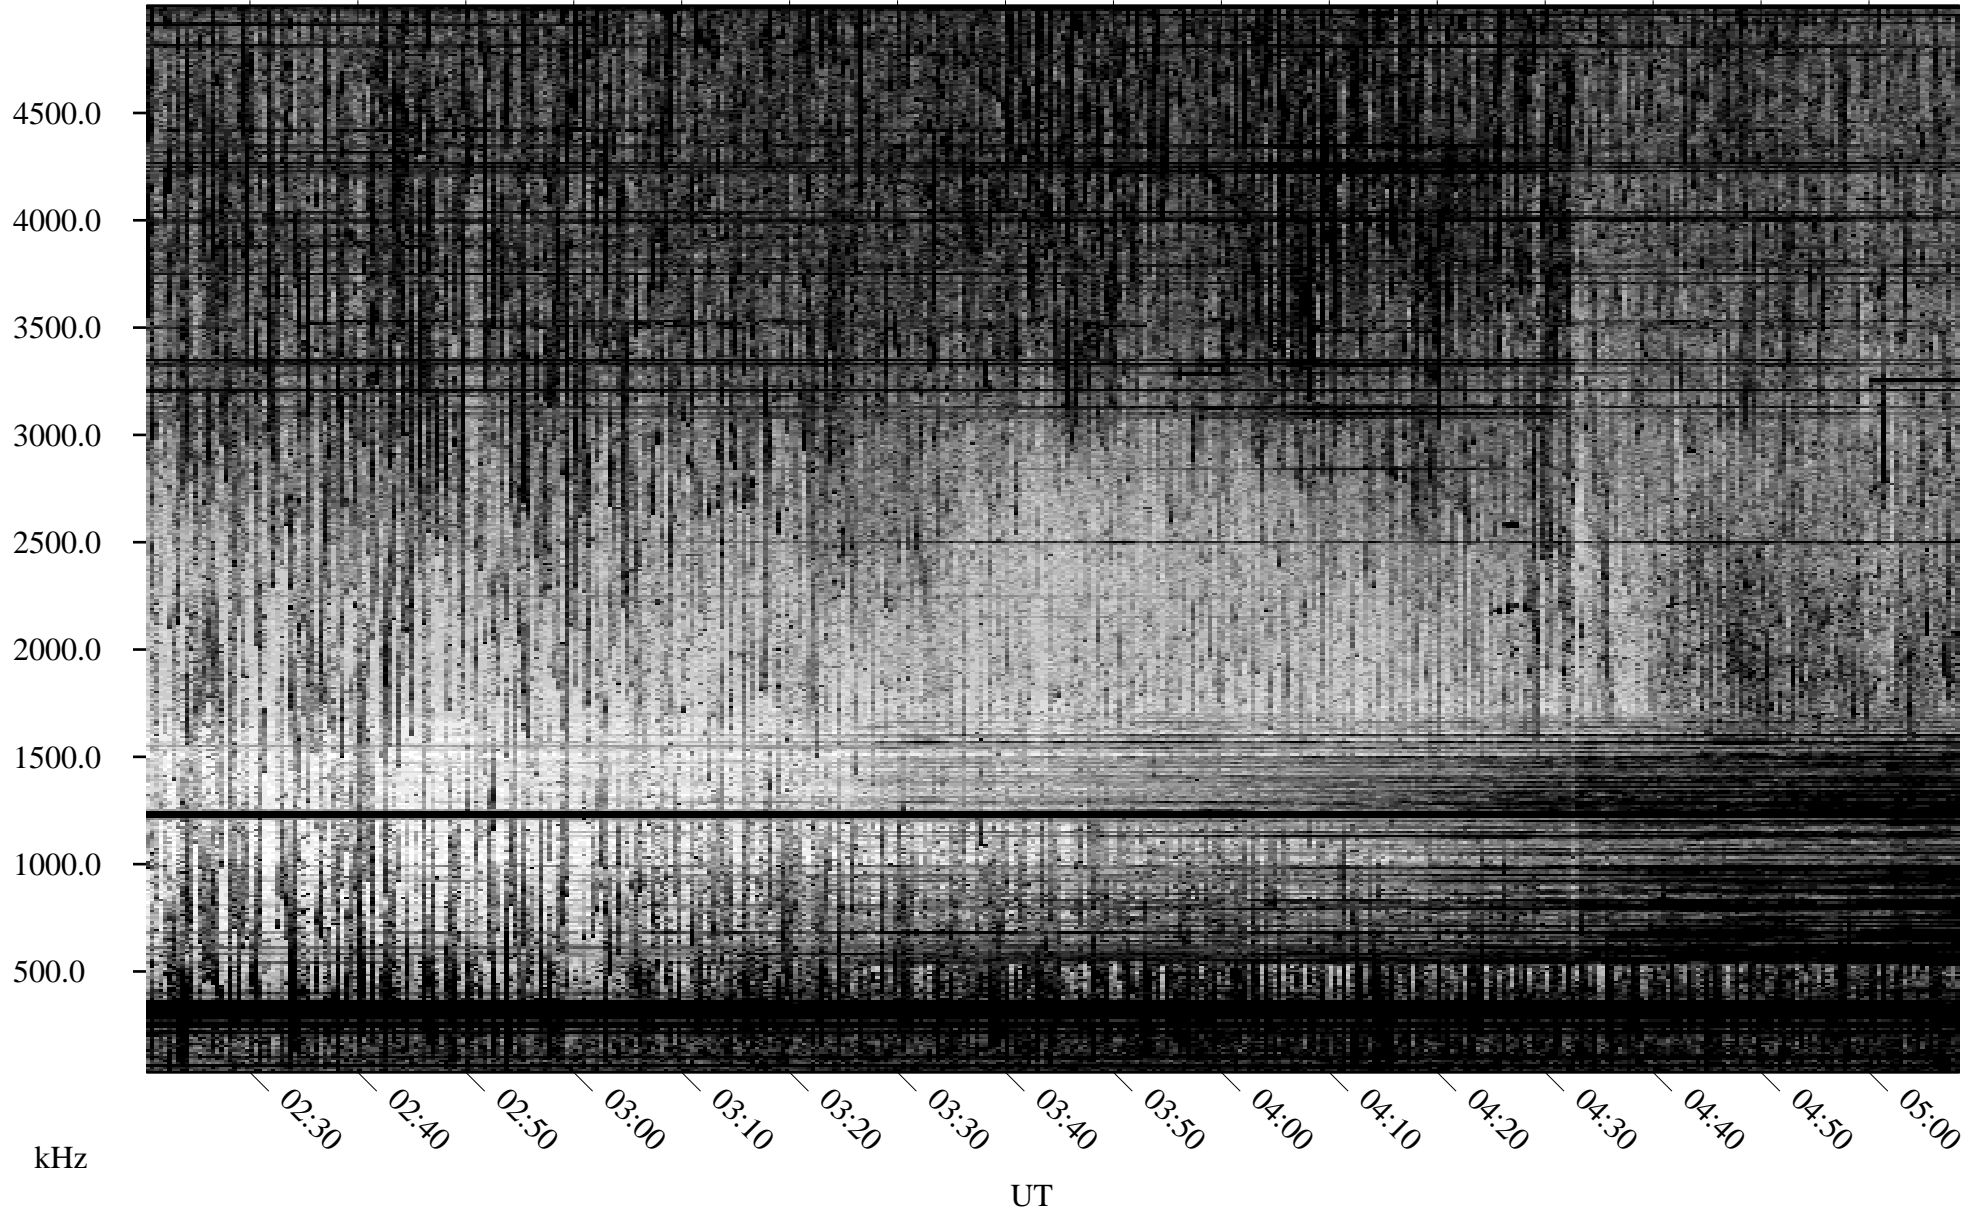

# 07/13/2002 Churchill, Manitoba

Linear Scale

Black = 161

White = 15

ch02194l.r01m max\_12

Page 1

# 07/13/2002 Churchill, Manitoba

Linear Scale    Black = 161    White = 15

ch02194l.r01m max\_12

Page 2

# 07/14/2002 Churchill, Manitoba

Linear Scale    Black = 161    White = 15

ch02194l.r01m max\_12

Page 3

# 07/14/2002 Churchill, Manitoba

Linear Scale    Black = 161    White = 15

ch02194l.r01m max\_12

Page 4