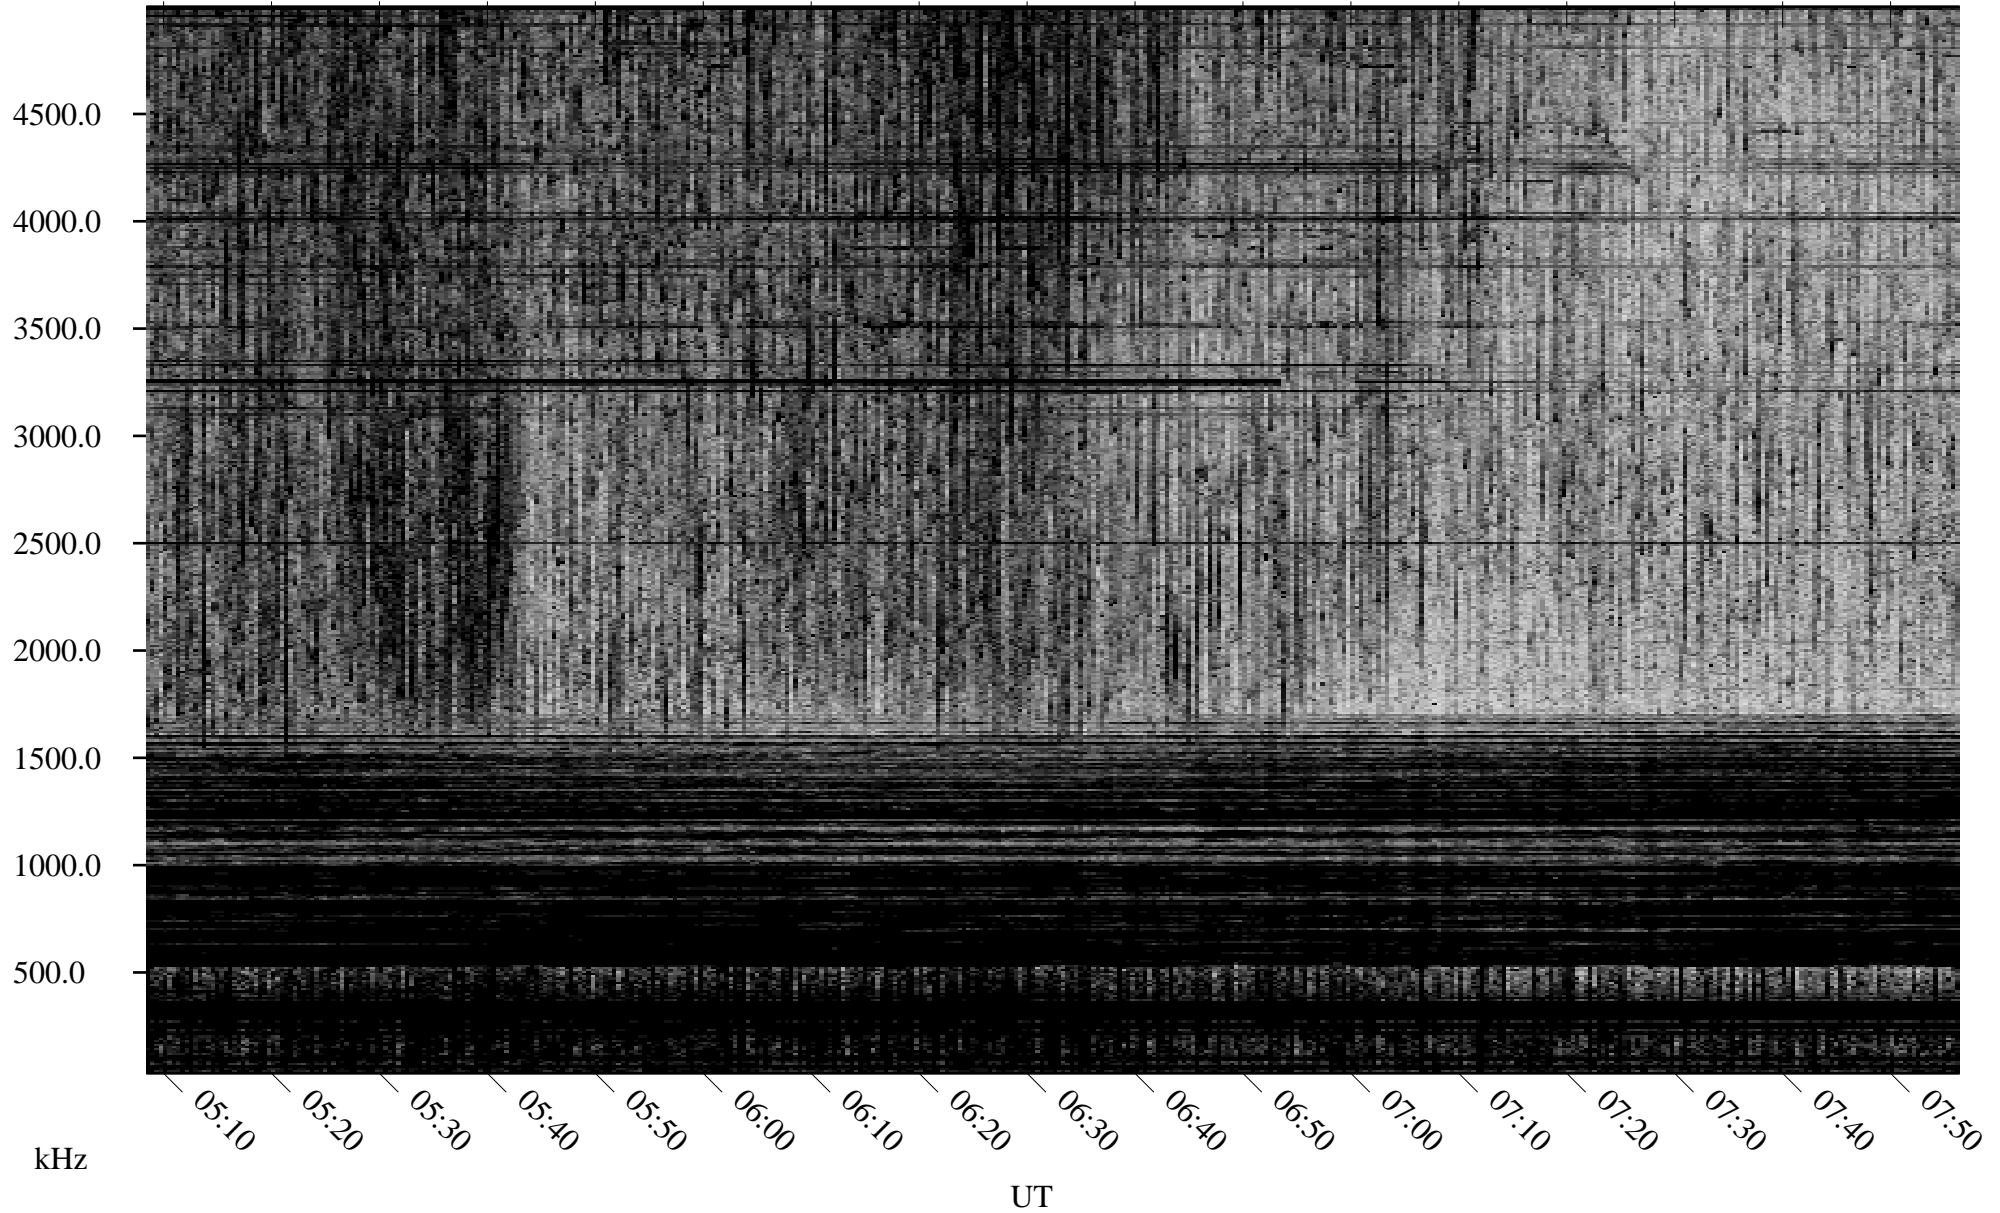

# 07/13/2002 Churchill, Manitoba

Linear Scale

Black = 161

White = 15

ch02194l.r01m max\_12

Page 1

# 07/13/2002 Churchill, Manitoba

Linear Scale    Black = 161    White = 15

ch02194l.r01m max\_12

Page 2

# 07/14/2002 Churchill, Manitoba

Linear Scale    Black = 161    White = 15

ch02194l.r01m max\_12

Page 3

# 07/14/2002 Churchill, Manitoba

Linear Scale    Black = 161    White = 15

ch02194l.r01m max\_12

Page 4