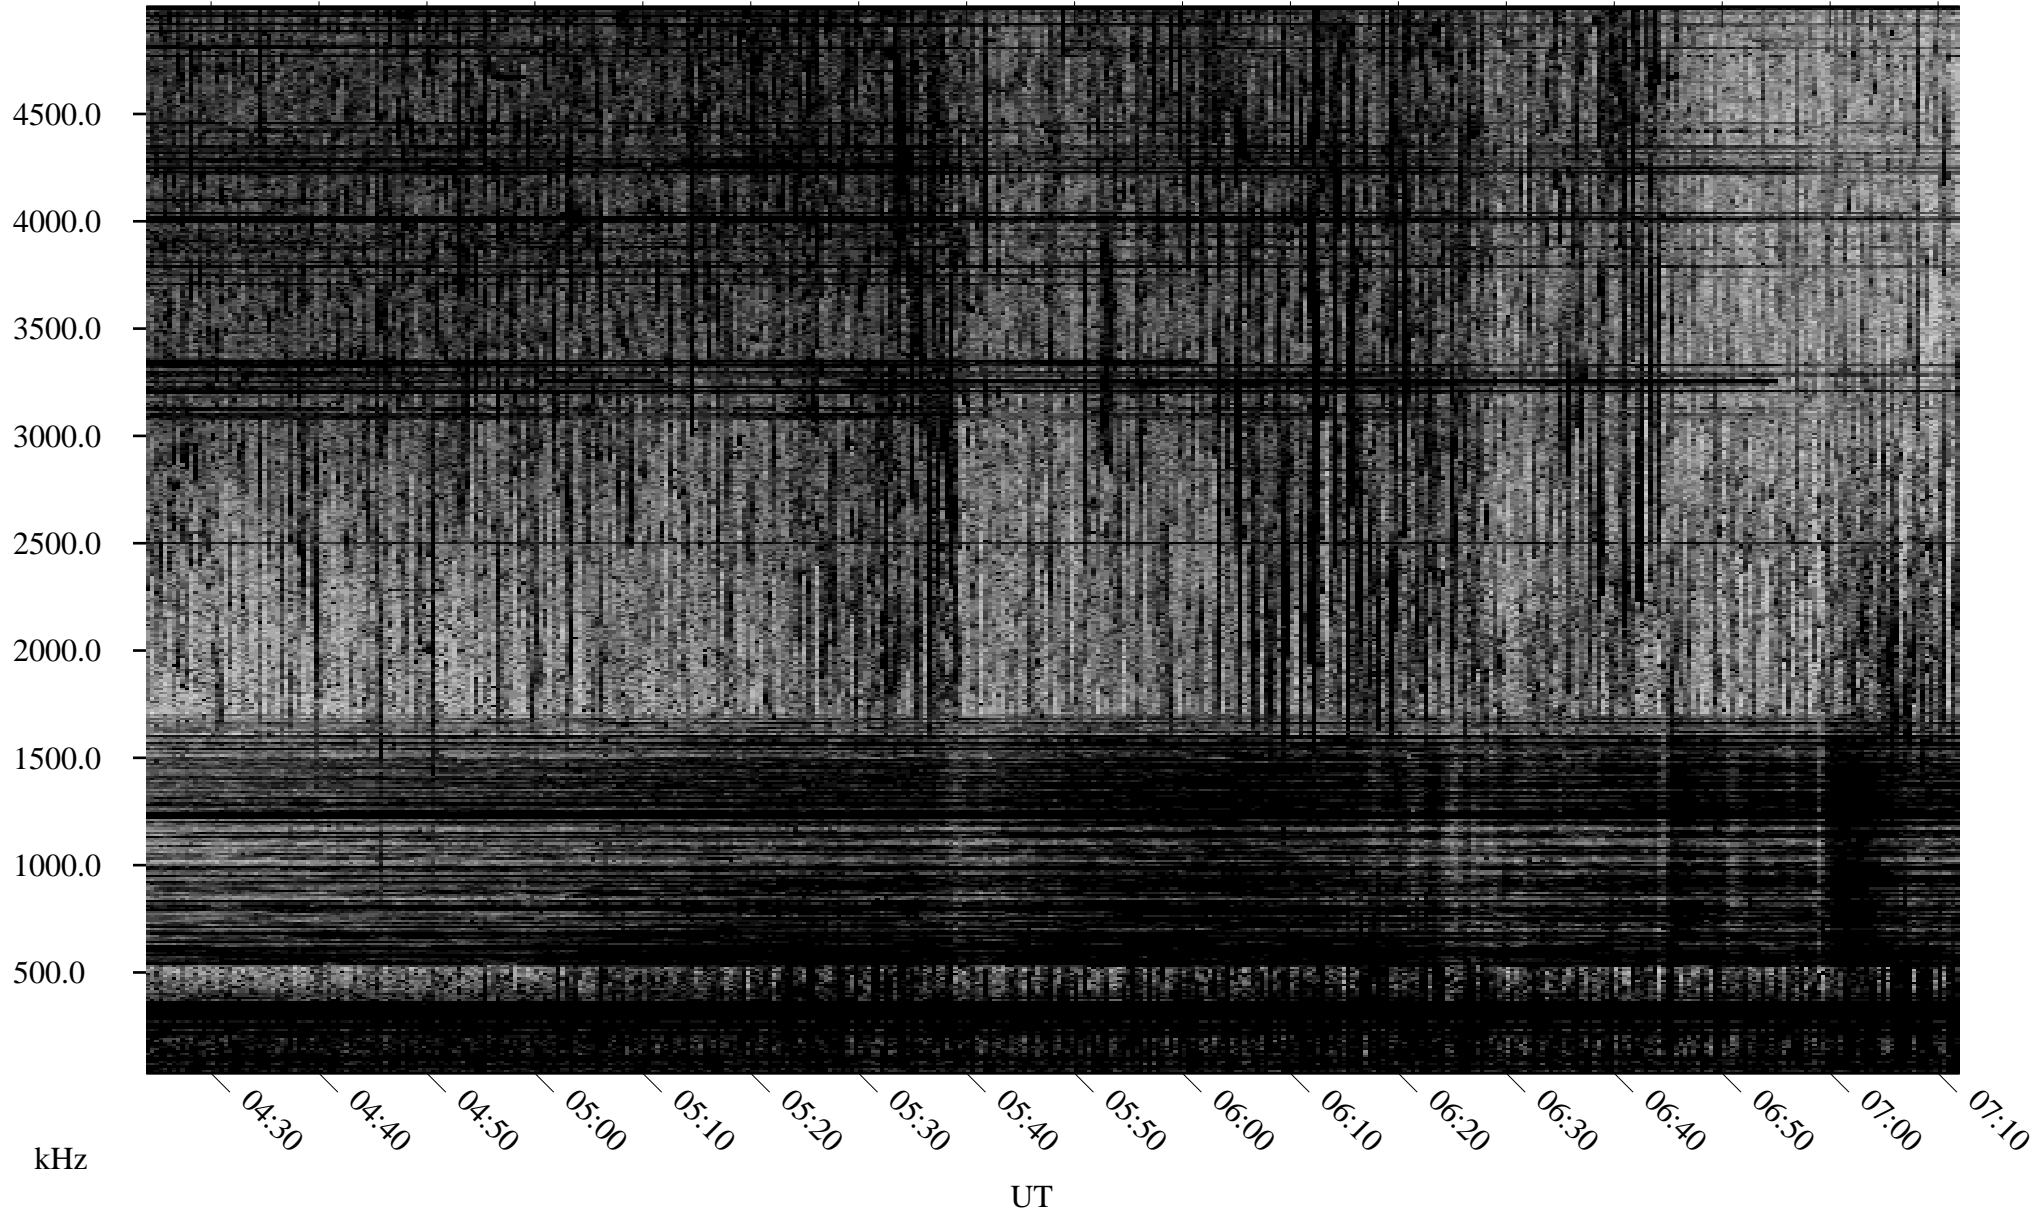

07/14/2002 Churchill, Manitoba

Linear Scale Black = 161 White = 15

ch02195l.r00m max_12

Page 1

07/14/2002 Churchill, Manitoba

Linear Scale Black = 161 White = 15

ch02195l.r00m max_12

Page 2

07/15/2002 Churchill, Manitoba

Linear Scale Black = 161 White = 15

ch02195l.r00m max_12

Page 3

07/15/2002 Churchill, Manitoba

Linear Scale Black = 161 White = 15

ch02195l.r00m max_12

Page 4

07/15/2002 Churchill, Manitoba

Linear Scale Black = 161 White = 15

ch02195l.r00m max_12

Page 5

07/15/2002 Churchill, Manitoba

Linear Scale Black = 161 White = 15

ch02195l.r00m max_12

Page 6

07/15/2002 Churchill, Manitoba

Linear Scale Black = 161 White = 15

ch02195l.r00m max_12

Page 7