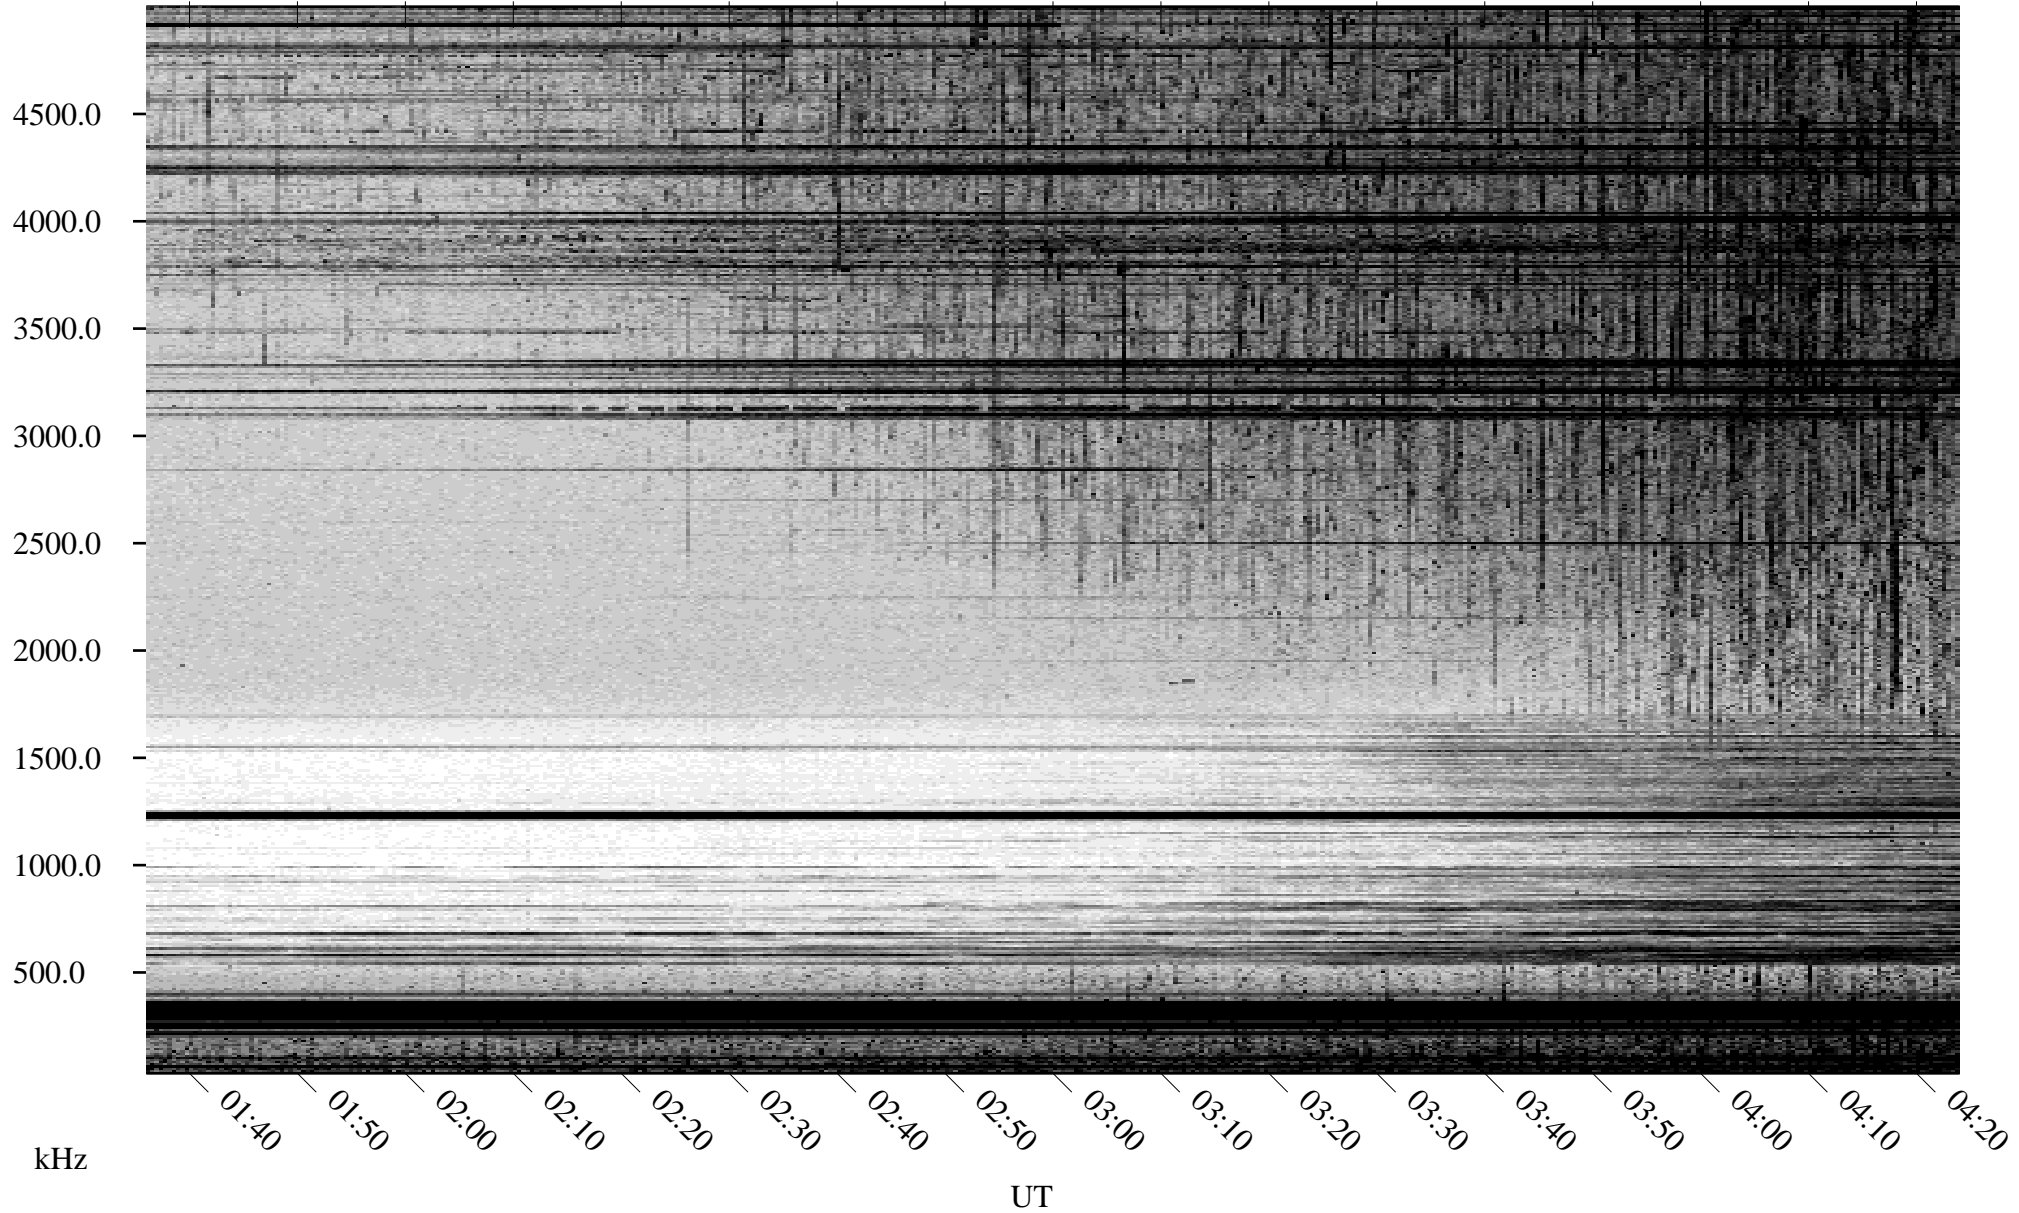

07/14/2002 Churchill, Manitoba

Linear Scale Black = 161 White = 15

ch02195l.r00m max_12

Page 1

07/14/2002 Churchill, Manitoba

Linear Scale Black = 161 White = 15

ch02195l.r00m max_12

Page 2

07/15/2002 Churchill, Manitoba

Linear Scale Black = 161 White = 15

ch02195l.r00m max_12

Page 3

07/15/2002 Churchill, Manitoba

Linear Scale Black = 161 White = 15

ch02195l.r00m max_12

Page 4

07/15/2002 Churchill, Manitoba

Linear Scale Black = 161 White = 15

ch02195l.r00m max_12

Page 5

07/15/2002 Churchill, Manitoba

Linear Scale Black = 161 White = 15

ch02195l.r00m max_12

Page 6

07/15/2002 Churchill, Manitoba

Linear Scale Black = 161 White = 15

ch02195l.r00m max_12

Page 7