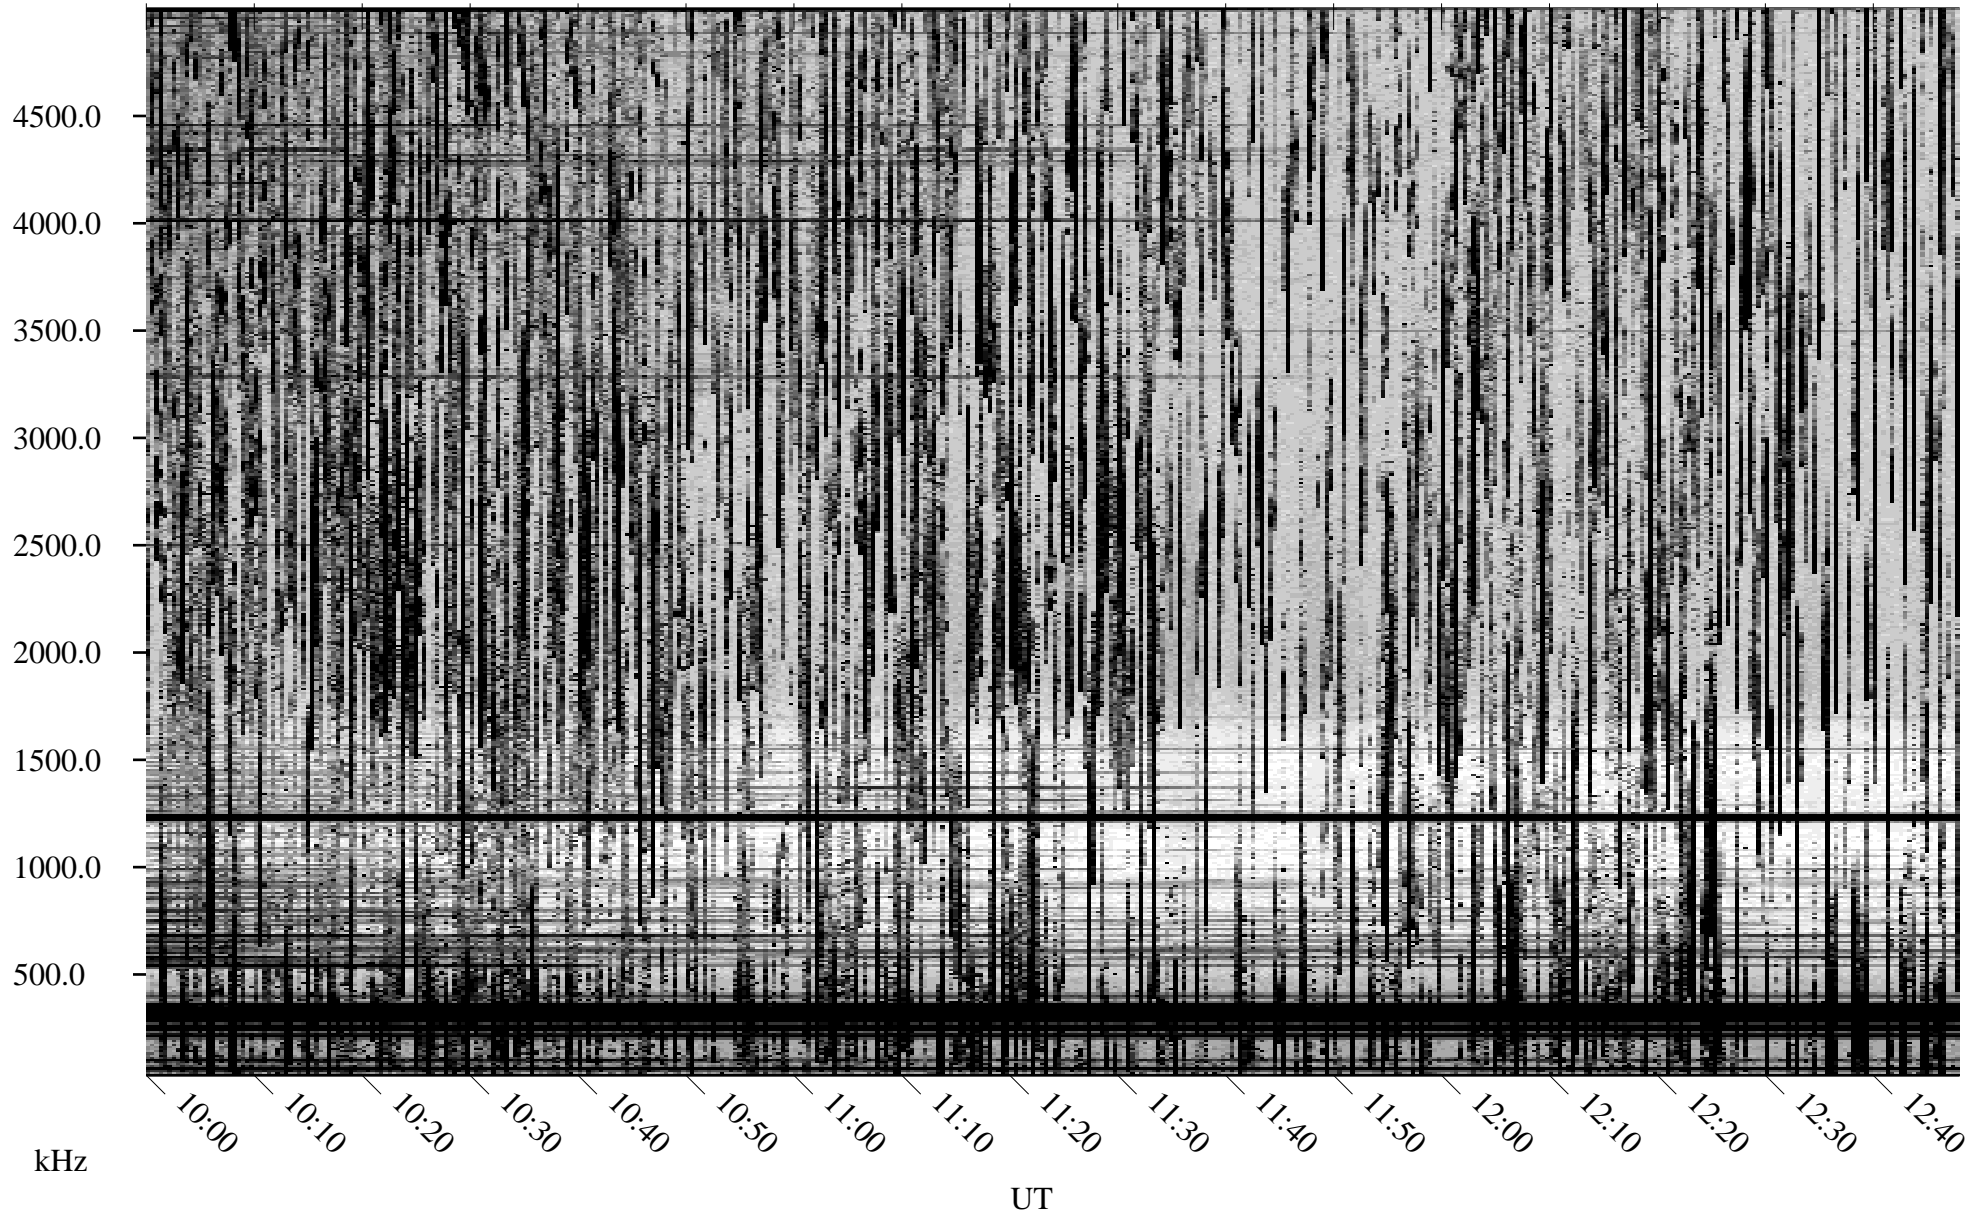

07/14/2002 Churchill, Manitoba

Linear Scale Black = 161 White = 15

ch02195l.r00m max_12

Page 1

07/14/2002 Churchill, Manitoba

Linear Scale Black = 161 White = 15

ch02195l.r00m max_12

Page 2

07/15/2002 Churchill, Manitoba

Linear Scale Black = 161 White = 15

ch02195l.r00m max_12

Page 3

07/15/2002 Churchill, Manitoba

Linear Scale Black = 161 White = 15

ch02195l.r00m max_12

Page 4

07/15/2002 Churchill, Manitoba

Linear Scale Black = 161 White = 15

ch02195l.r00m max_12

Page 5

07/15/2002 Churchill, Manitoba

Linear Scale Black = 161 White = 15

ch02195l.r00m max_12

Page 6

07/15/2002 Churchill, Manitoba

Linear Scale Black = 161 White = 15

ch02195l.r00m max_12

Page 7