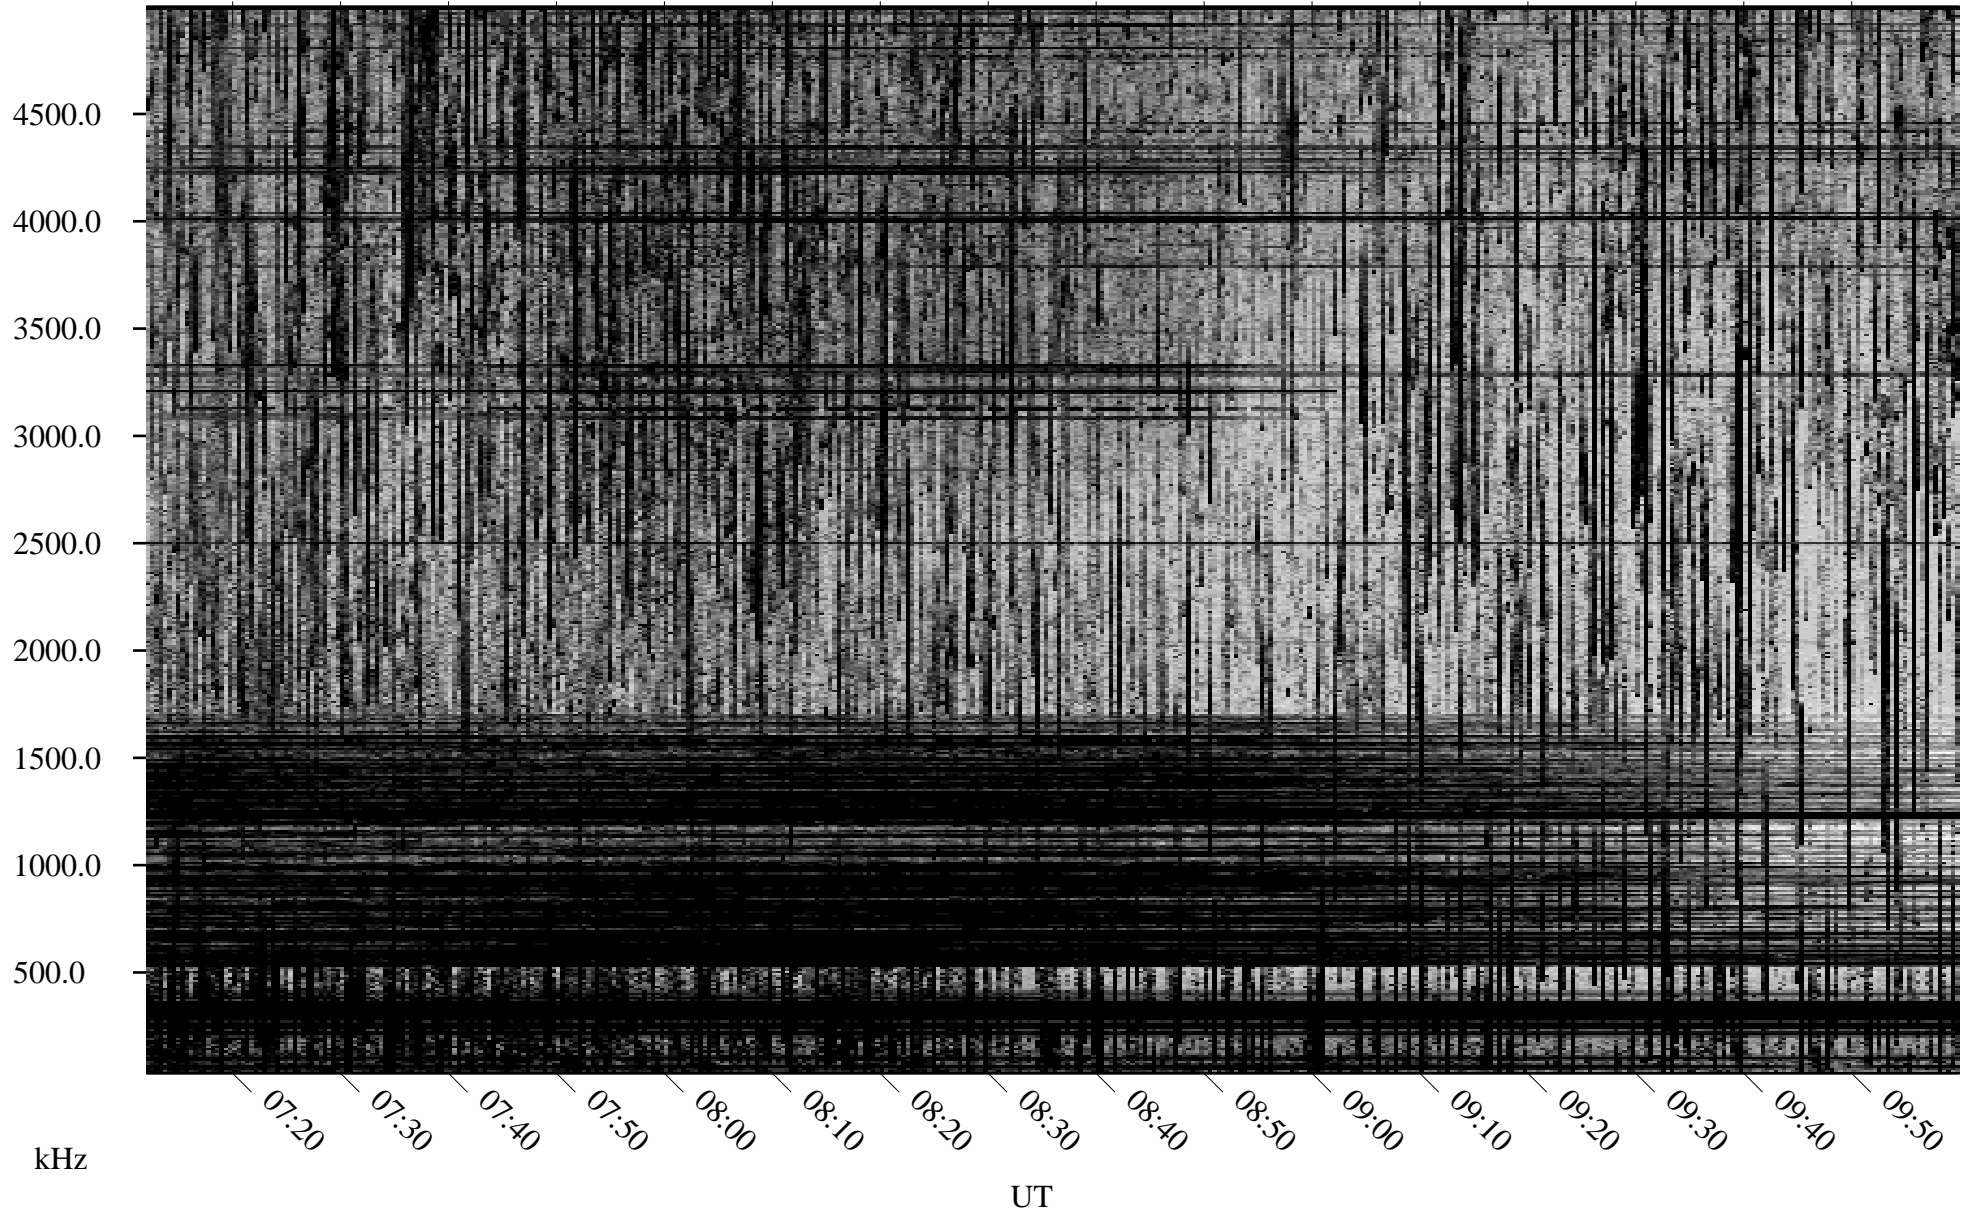

07/14/2002 Churchill, Manitoba

Linear Scale Black = 161 White = 15

ch02195l.r00m max_12

Page 1

07/14/2002 Churchill, Manitoba

Linear Scale Black = 161 White = 15

ch02195l.r00m max_12

Page 2

07/15/2002 Churchill, Manitoba

Linear Scale Black = 161 White = 15

ch02195l.r00m max_12

Page 3

07/15/2002 Churchill, Manitoba

Linear Scale Black = 161 White = 15

ch02195l.r00m max_12

Page 4

07/15/2002 Churchill, Manitoba

Linear Scale Black = 161 White = 15

ch02195l.r00m max_12

Page 5

07/15/2002 Churchill, Manitoba

Linear Scale Black = 161 White = 15

ch02195l.r00m max_12

Page 6

07/15/2002 Churchill, Manitoba

Linear Scale Black = 161 White = 15

ch02195l.r00m max_12

Page 7