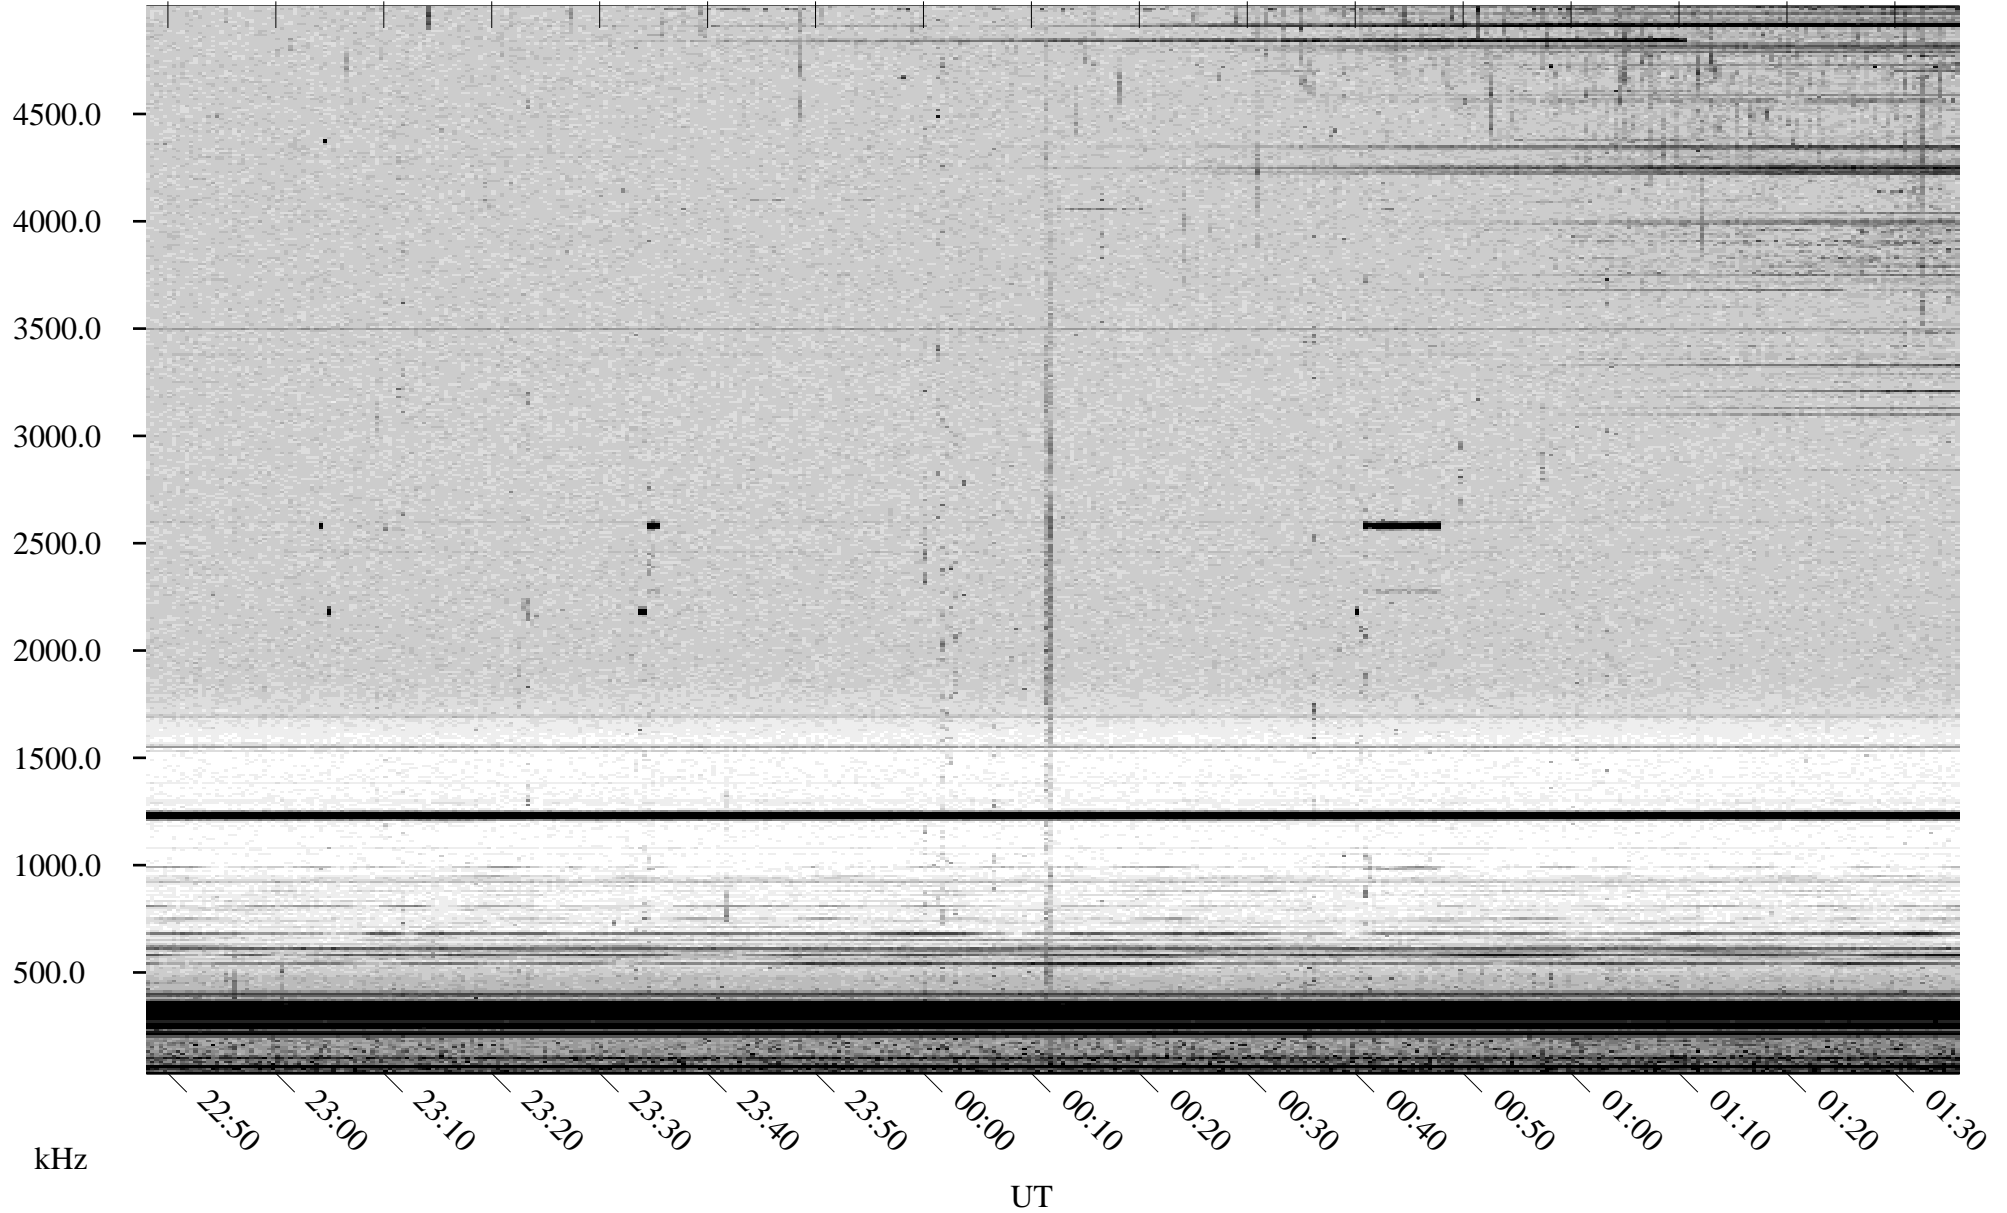

07/14/2002 Churchill, Manitoba

Linear Scale Black = 161 White = 15

ch02195l.r00m max_12

Page 1

07/14/2002 Churchill, Manitoba

Linear Scale Black = 161 White = 15

ch02195l.r00m max_12

Page 2

07/15/2002 Churchill, Manitoba

Linear Scale Black = 161 White = 15

ch02195l.r00m max_12

Page 3

07/15/2002 Churchill, Manitoba

Linear Scale Black = 161 White = 15

ch02195l.r00m max_12

Page 4

07/15/2002 Churchill, Manitoba

Linear Scale Black = 161 White = 15

ch02195l.r00m max_12

Page 5

07/15/2002 Churchill, Manitoba

Linear Scale Black = 161 White = 15

ch02195l.r00m max_12

Page 6

07/15/2002 Churchill, Manitoba

Linear Scale Black = 161 White = 15

ch02195l.r00m max_12

Page 7