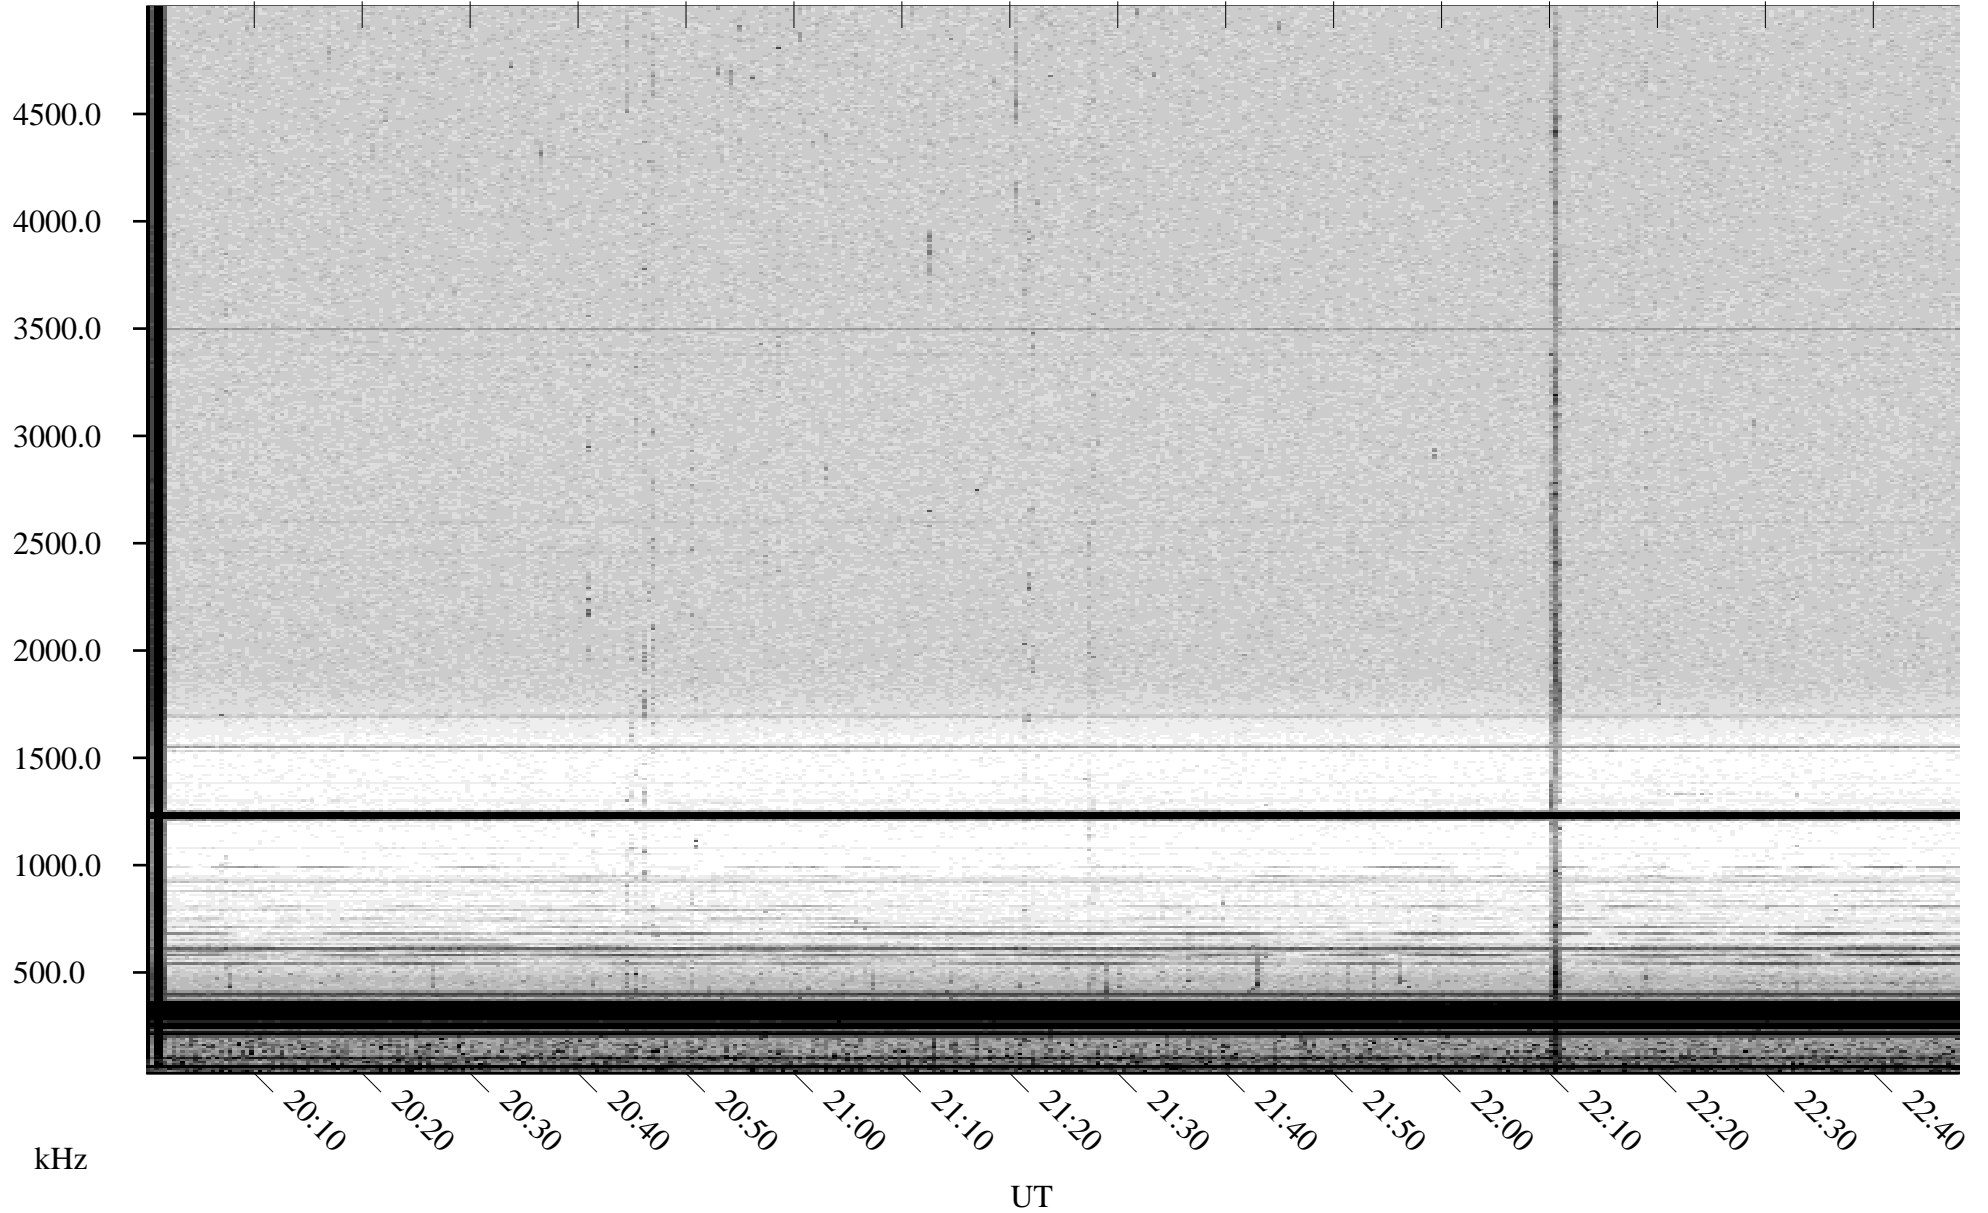

07/14/2002 Churchill, Manitoba

Linear Scale Black = 161 White = 15

ch02195l.r00m max_12

Page 1

07/14/2002 Churchill, Manitoba

Linear Scale Black = 161 White = 15

ch02195l.r00m max_12

Page 2

07/15/2002 Churchill, Manitoba

Linear Scale Black = 161 White = 15

ch02195l.r00m max_12

Page 3

07/15/2002 Churchill, Manitoba

Linear Scale Black = 161 White = 15

ch02195l.r00m max_12

Page 4

07/15/2002 Churchill, Manitoba

Linear Scale Black = 161 White = 15

ch02195l.r00m max_12

Page 5

07/15/2002 Churchill, Manitoba

Linear Scale Black = 161 White = 15

ch02195l.r00m max_12

Page 6

07/15/2002 Churchill, Manitoba

Linear Scale Black = 161 White = 15

ch02195l.r00m max_12

Page 7