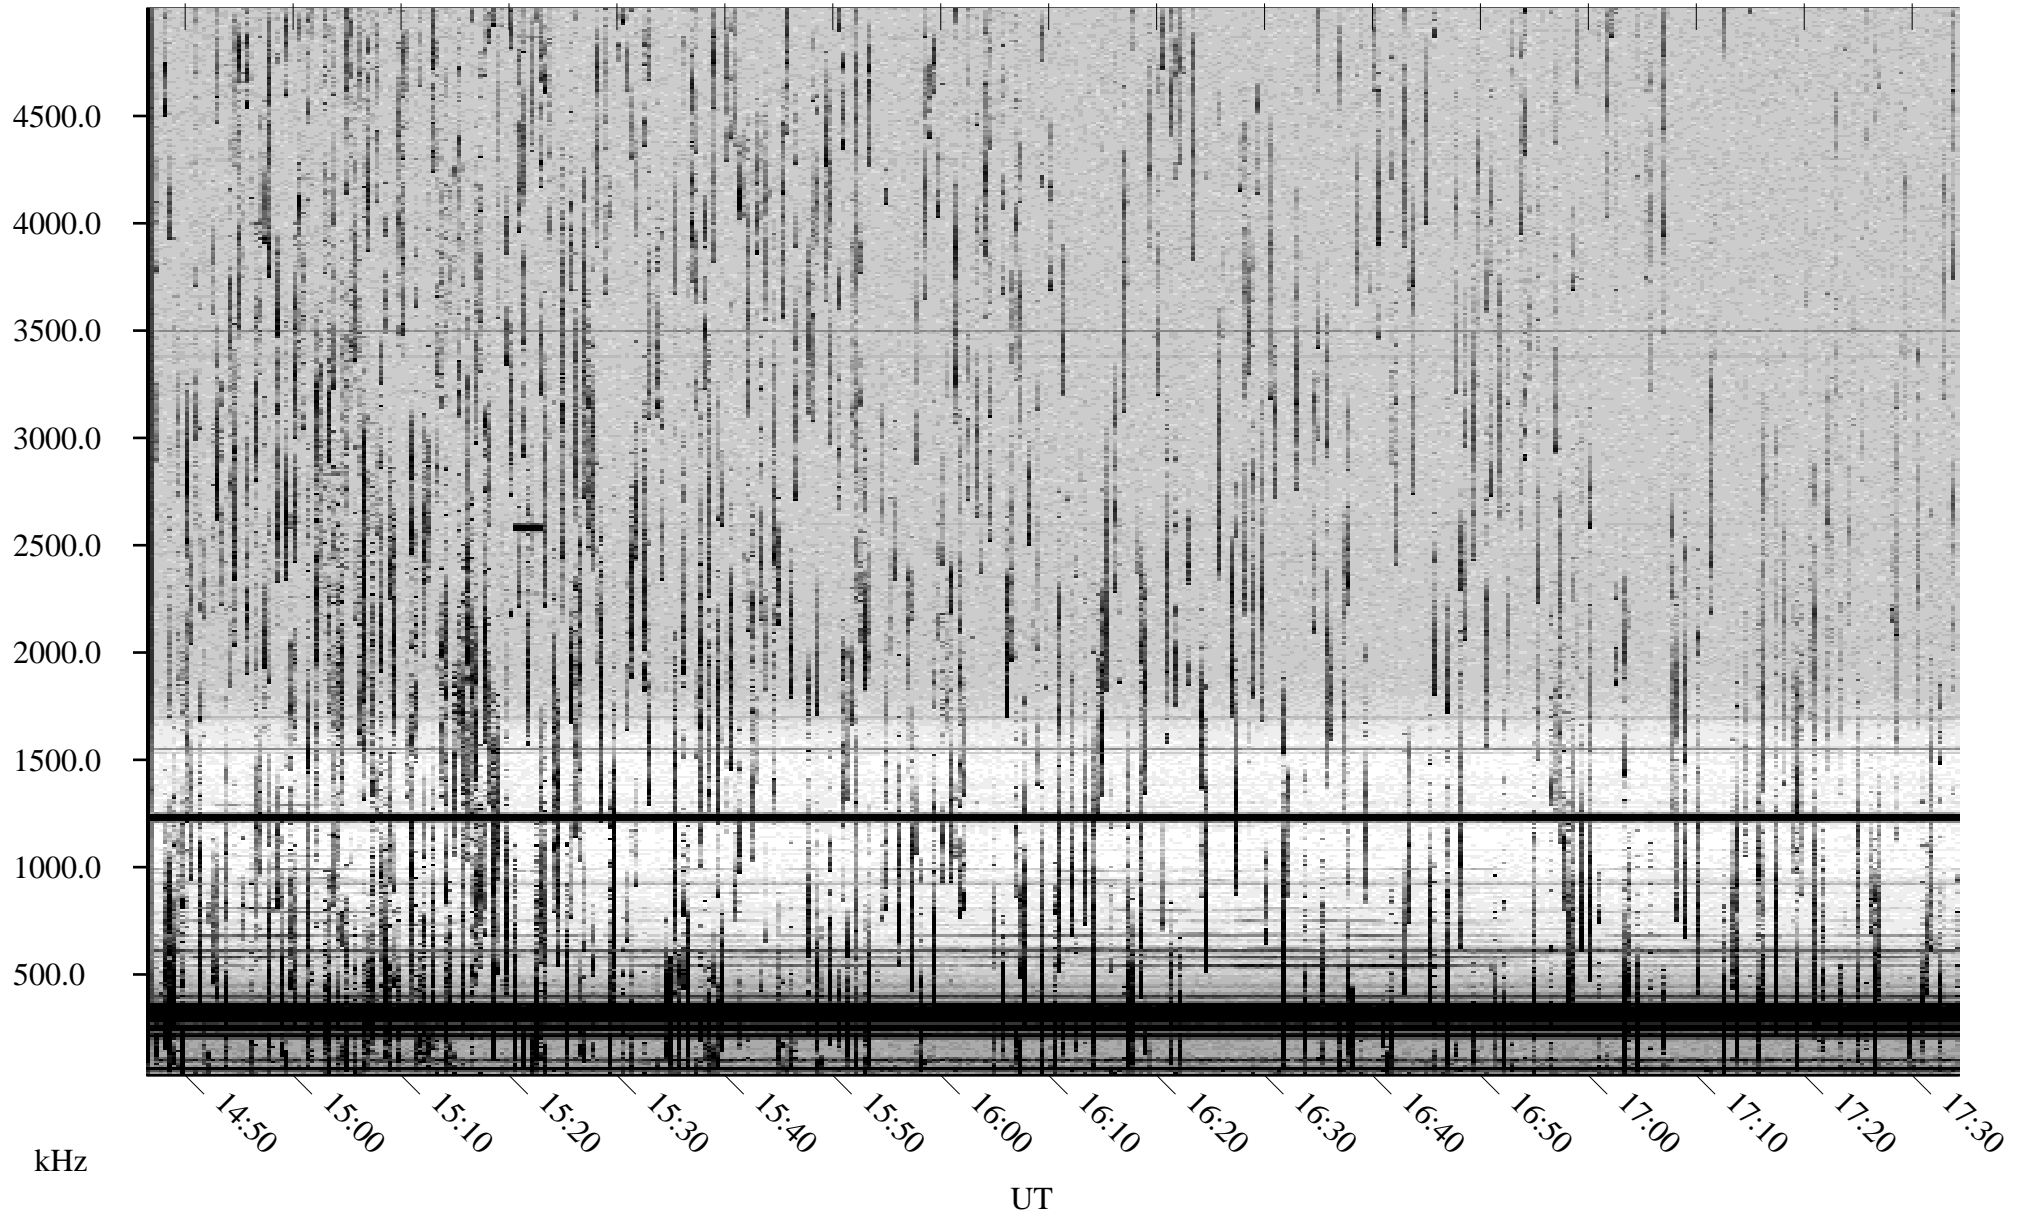

07/15/2002 Churchill, Manitoba

Linear Scale Black = 161 White = 15

ch02196l.r00m max_12

Page 1

07/15/2002 Churchill, Manitoba

Linear Scale Black = 161 White = 15

ch02196l.r00m max_12

Page 2