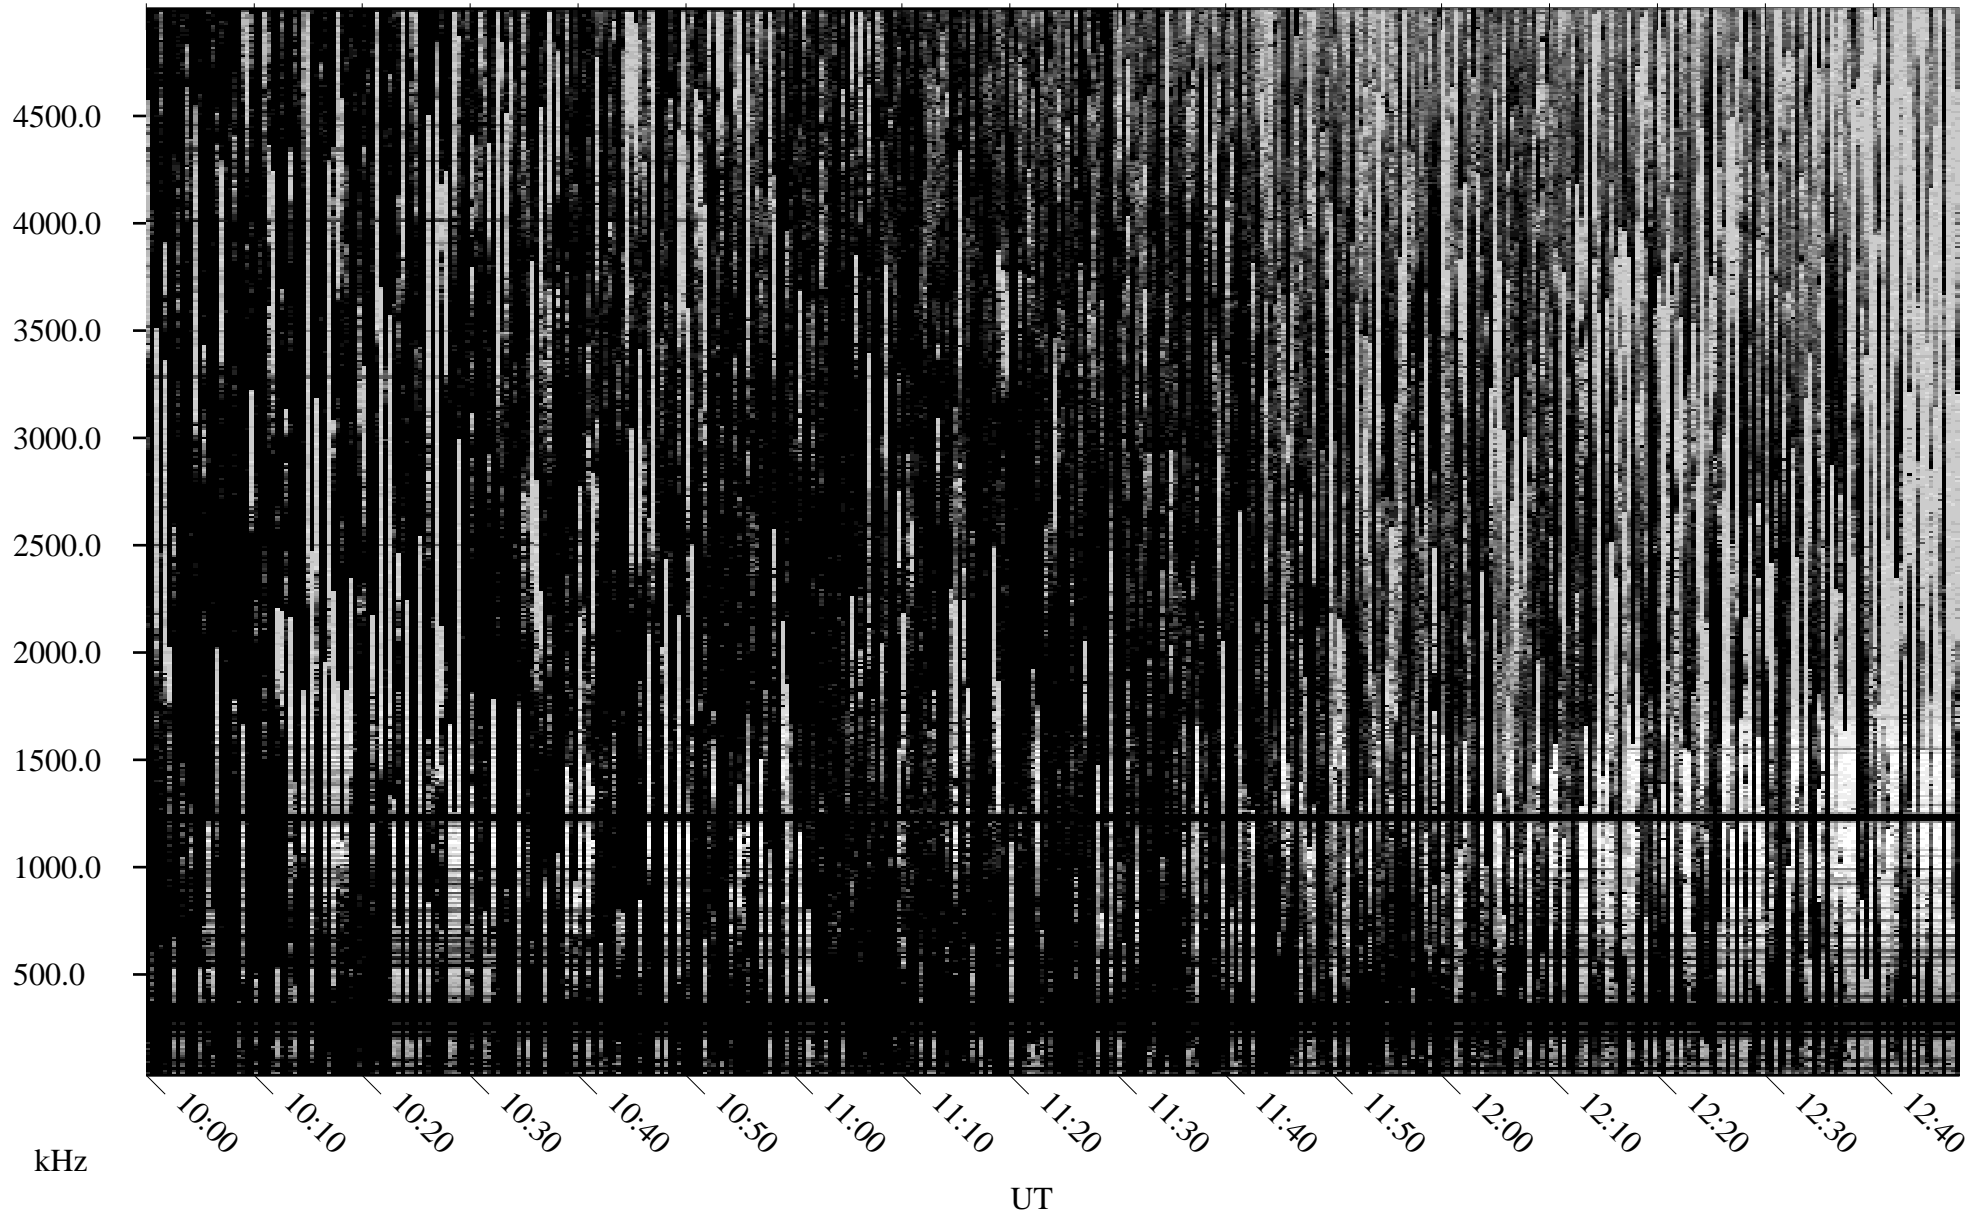

# 07/16/2002 Churchill, Manitoba

Linear Scale    Black = 161    White = 15

ch02196l.r01m max\_12

Page 4

# 07/16/2002 Churchill, Manitoba

Linear Scale    Black = 161    White = 15

ch02196l.r01m max\_12

# 07/16/2002 Churchill, Manitoba

Linear Scale    Black = 161    White = 15

ch02196l.r01m max\_12

Page 6

# 07/16/2002 Churchill, Manitoba

Linear Scale    Black = 161    White = 15

ch02196l.r01m max\_12

Page 7