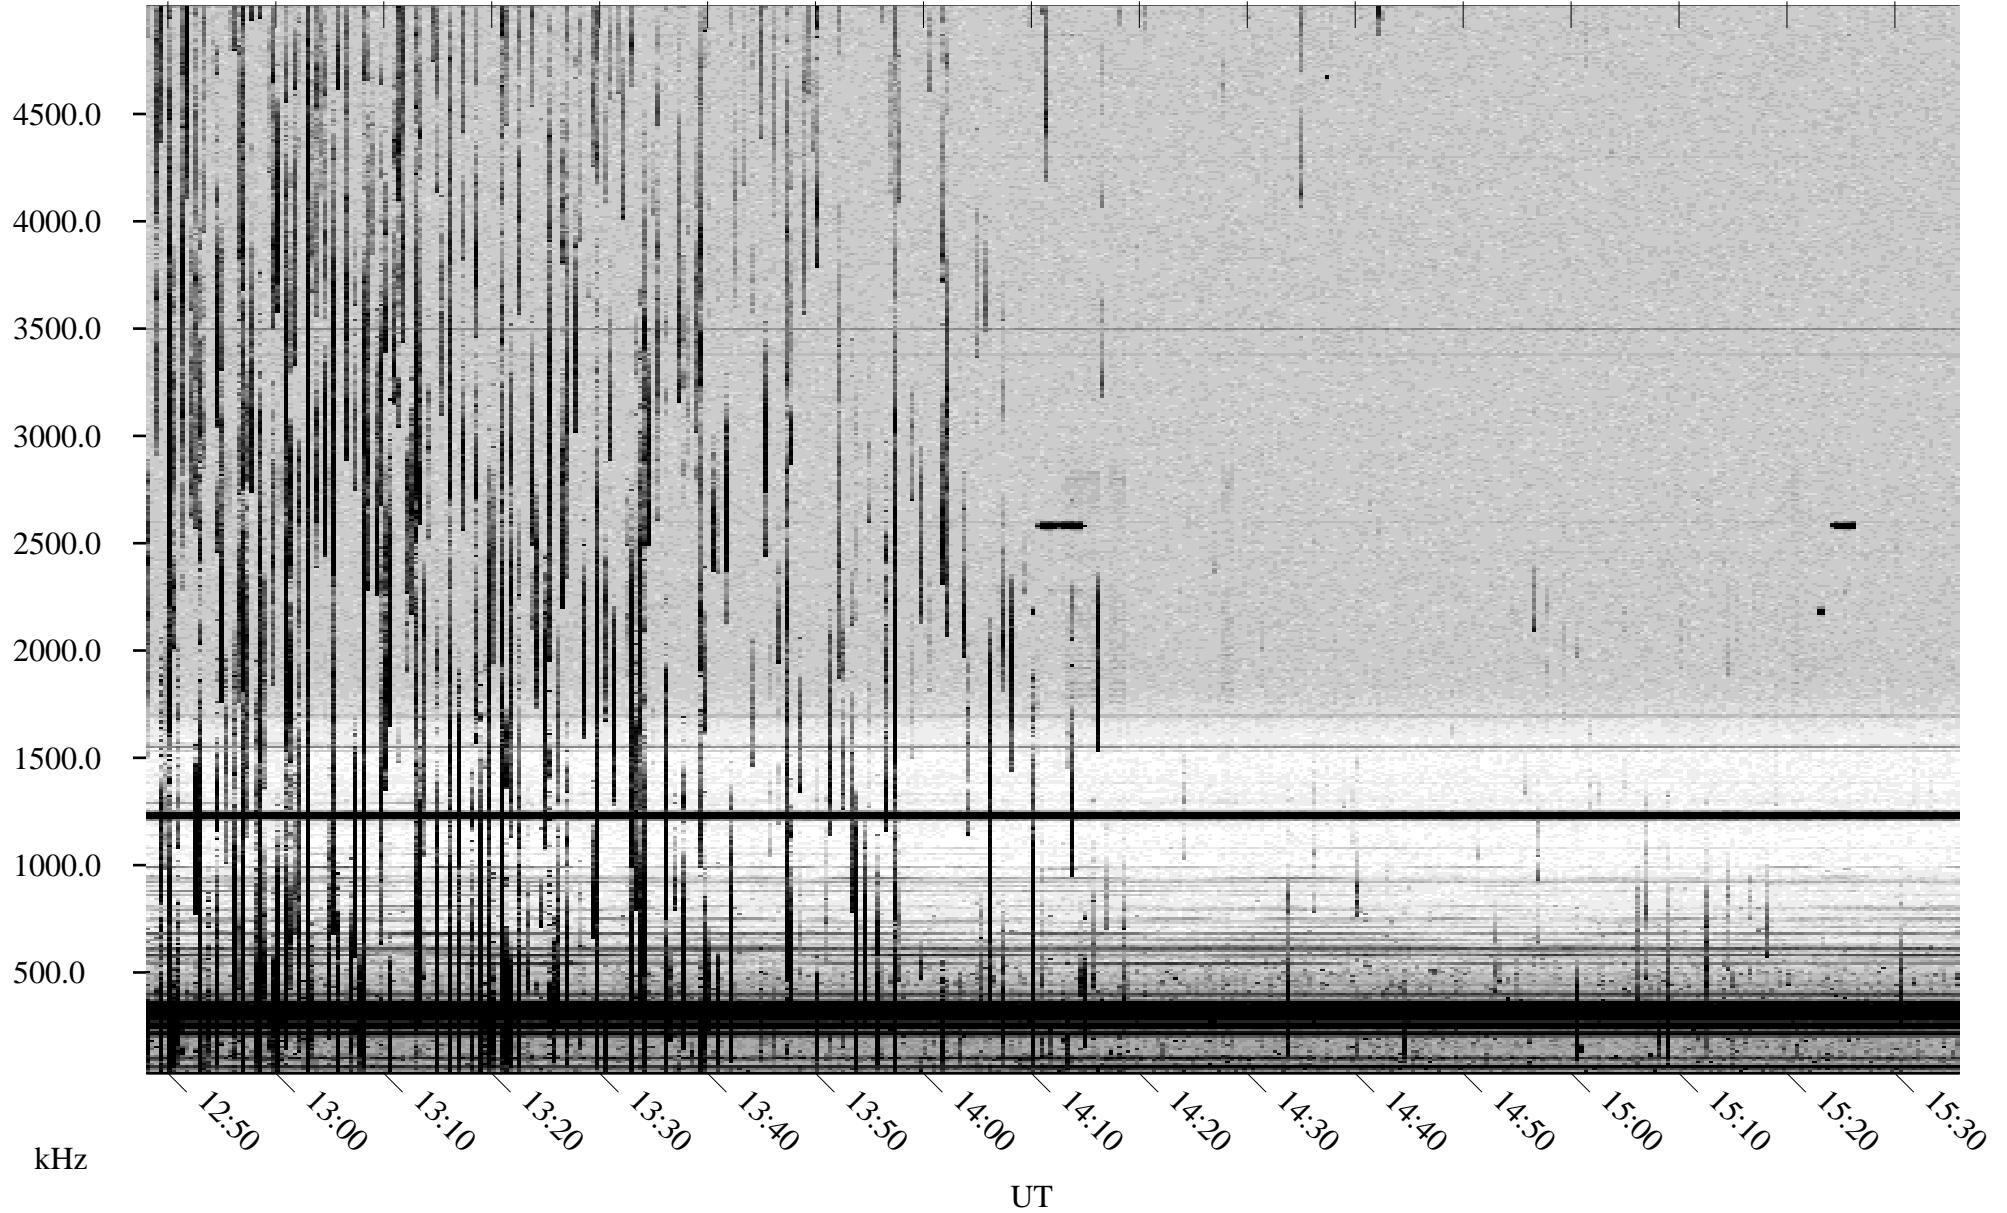

# 07/16/2002 Churchill, Manitoba

Linear Scale    Black = 161    White = 15

ch02196l.r01m max\_12

# 07/16/2002 Churchill, Manitoba

Linear Scale    Black = 161    White = 15

ch02196l.r01m max\_12

Page 6

# 07/16/2002 Churchill, Manitoba

Linear Scale    Black = 161    White = 15

ch02196l.r01m max\_12

Page 7

# 07/16/2002 Churchill, Manitoba

Linear Scale    Black = 161    White = 15

ch02196l.r01m max\_12

Page 8