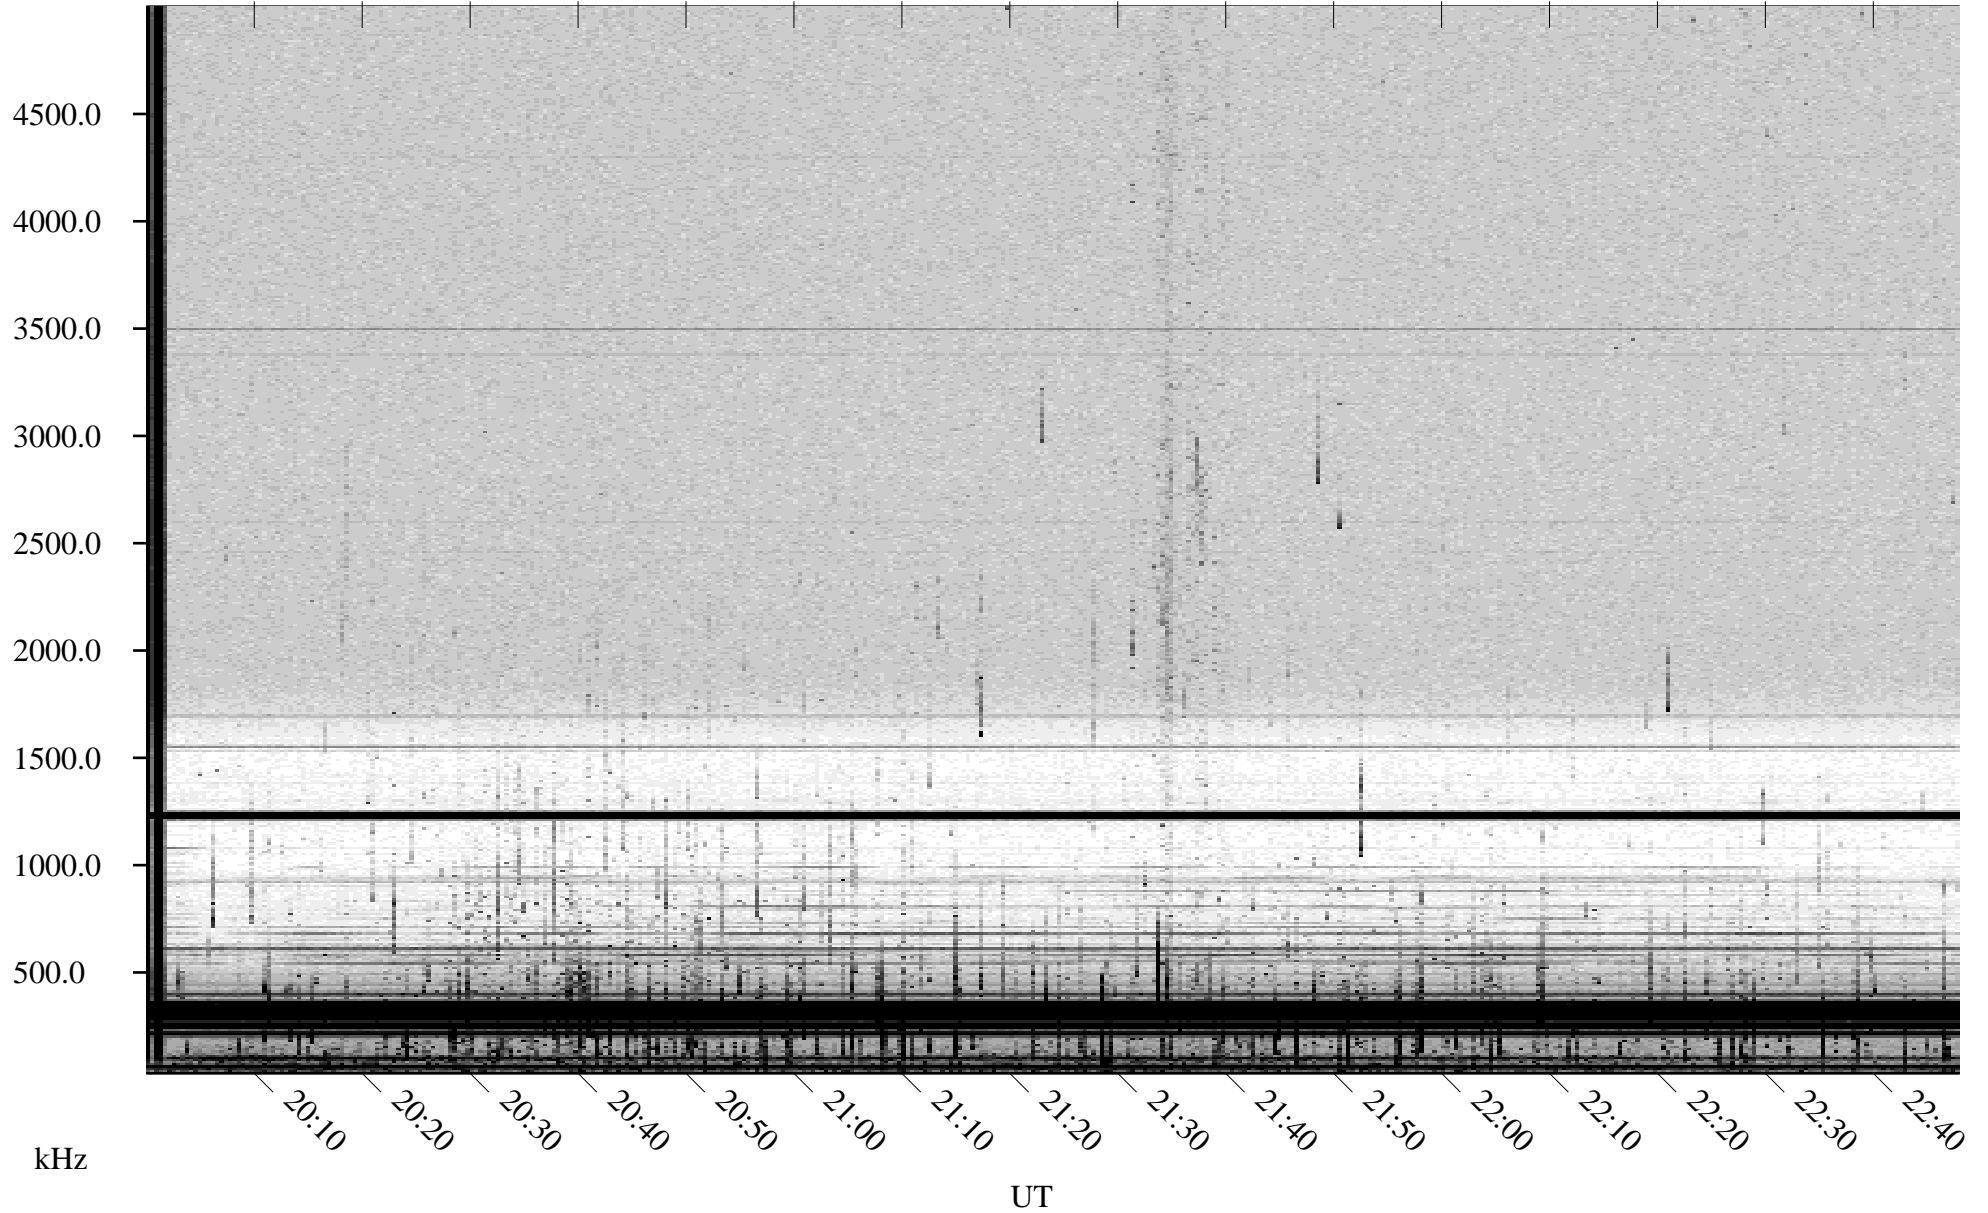

# 07/15/2002 Churchill, Manitoba

Linear Scale    Black = 161    White = 15

ch02196l.r01m max\_12

Page 1

# 07/15/2002 Churchill, Manitoba

Linear Scale    Black = 161    White = 15

ch02196l.r01m max\_12

Page 2

# 07/16/2002 Churchill, Manitoba

Linear Scale    Black = 161    White = 15

ch02196l.r01m max\_12

Page 3

# 07/16/2002 Churchill, Manitoba

Linear Scale    Black = 161    White = 15

ch02196l.r01m max\_12