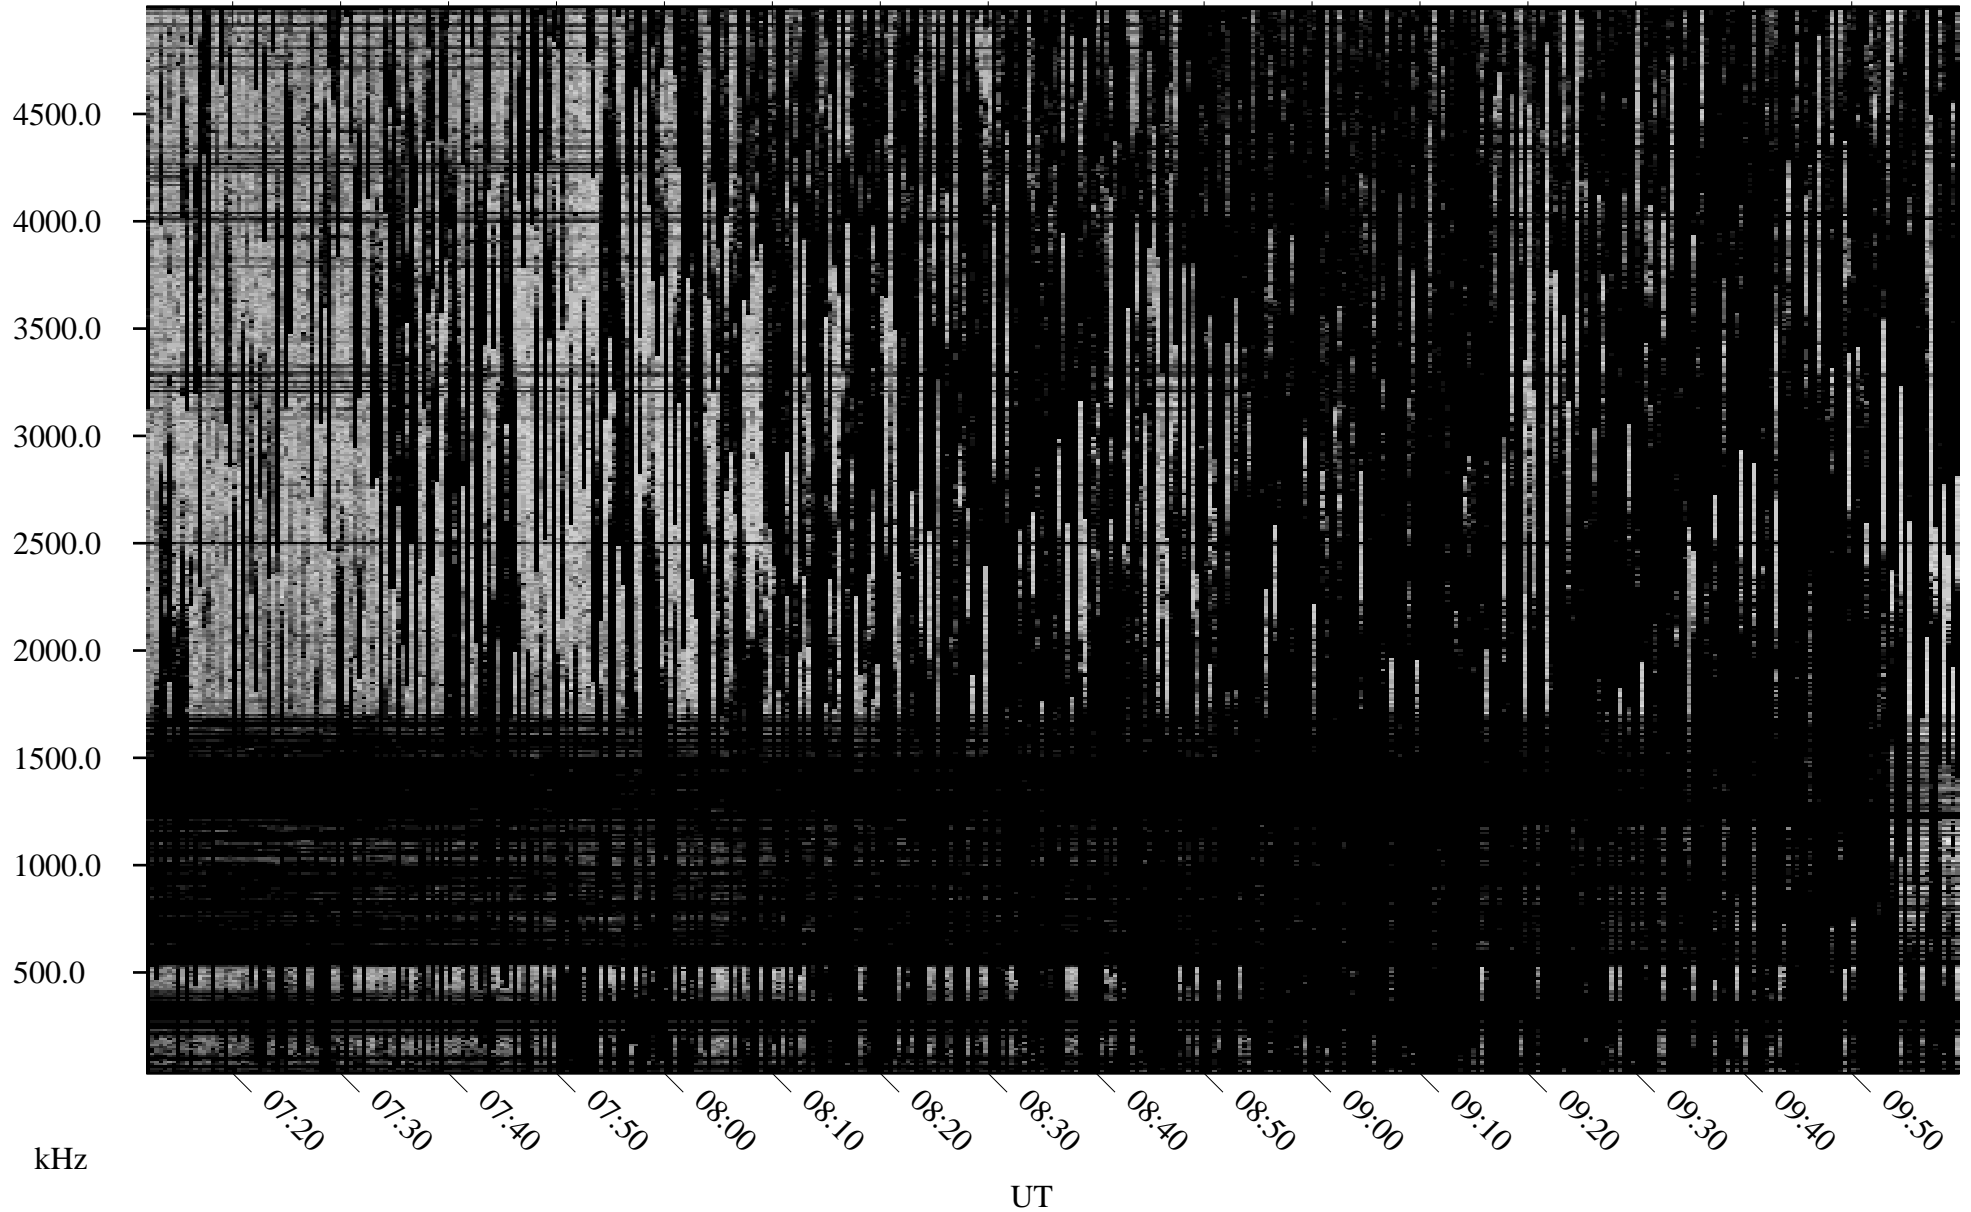

# 07/15/2002 Churchill, Manitoba

Linear Scale    Black = 161    White = 15

ch02196l.r01m max\_12

Page 1

# 07/16/2002 Churchill, Manitoba

Linear Scale    Black = 161    White = 15

ch02196l.r01m max\_12

Page 4

# 07/16/2002 Churchill, Manitoba

Linear Scale    Black = 161    White = 15

ch02196l.r01m max\_12

# 07/16/2002 Churchill, Manitoba

Linear Scale    Black = 161    White = 15

ch02196l.r01m max\_12

Page 6