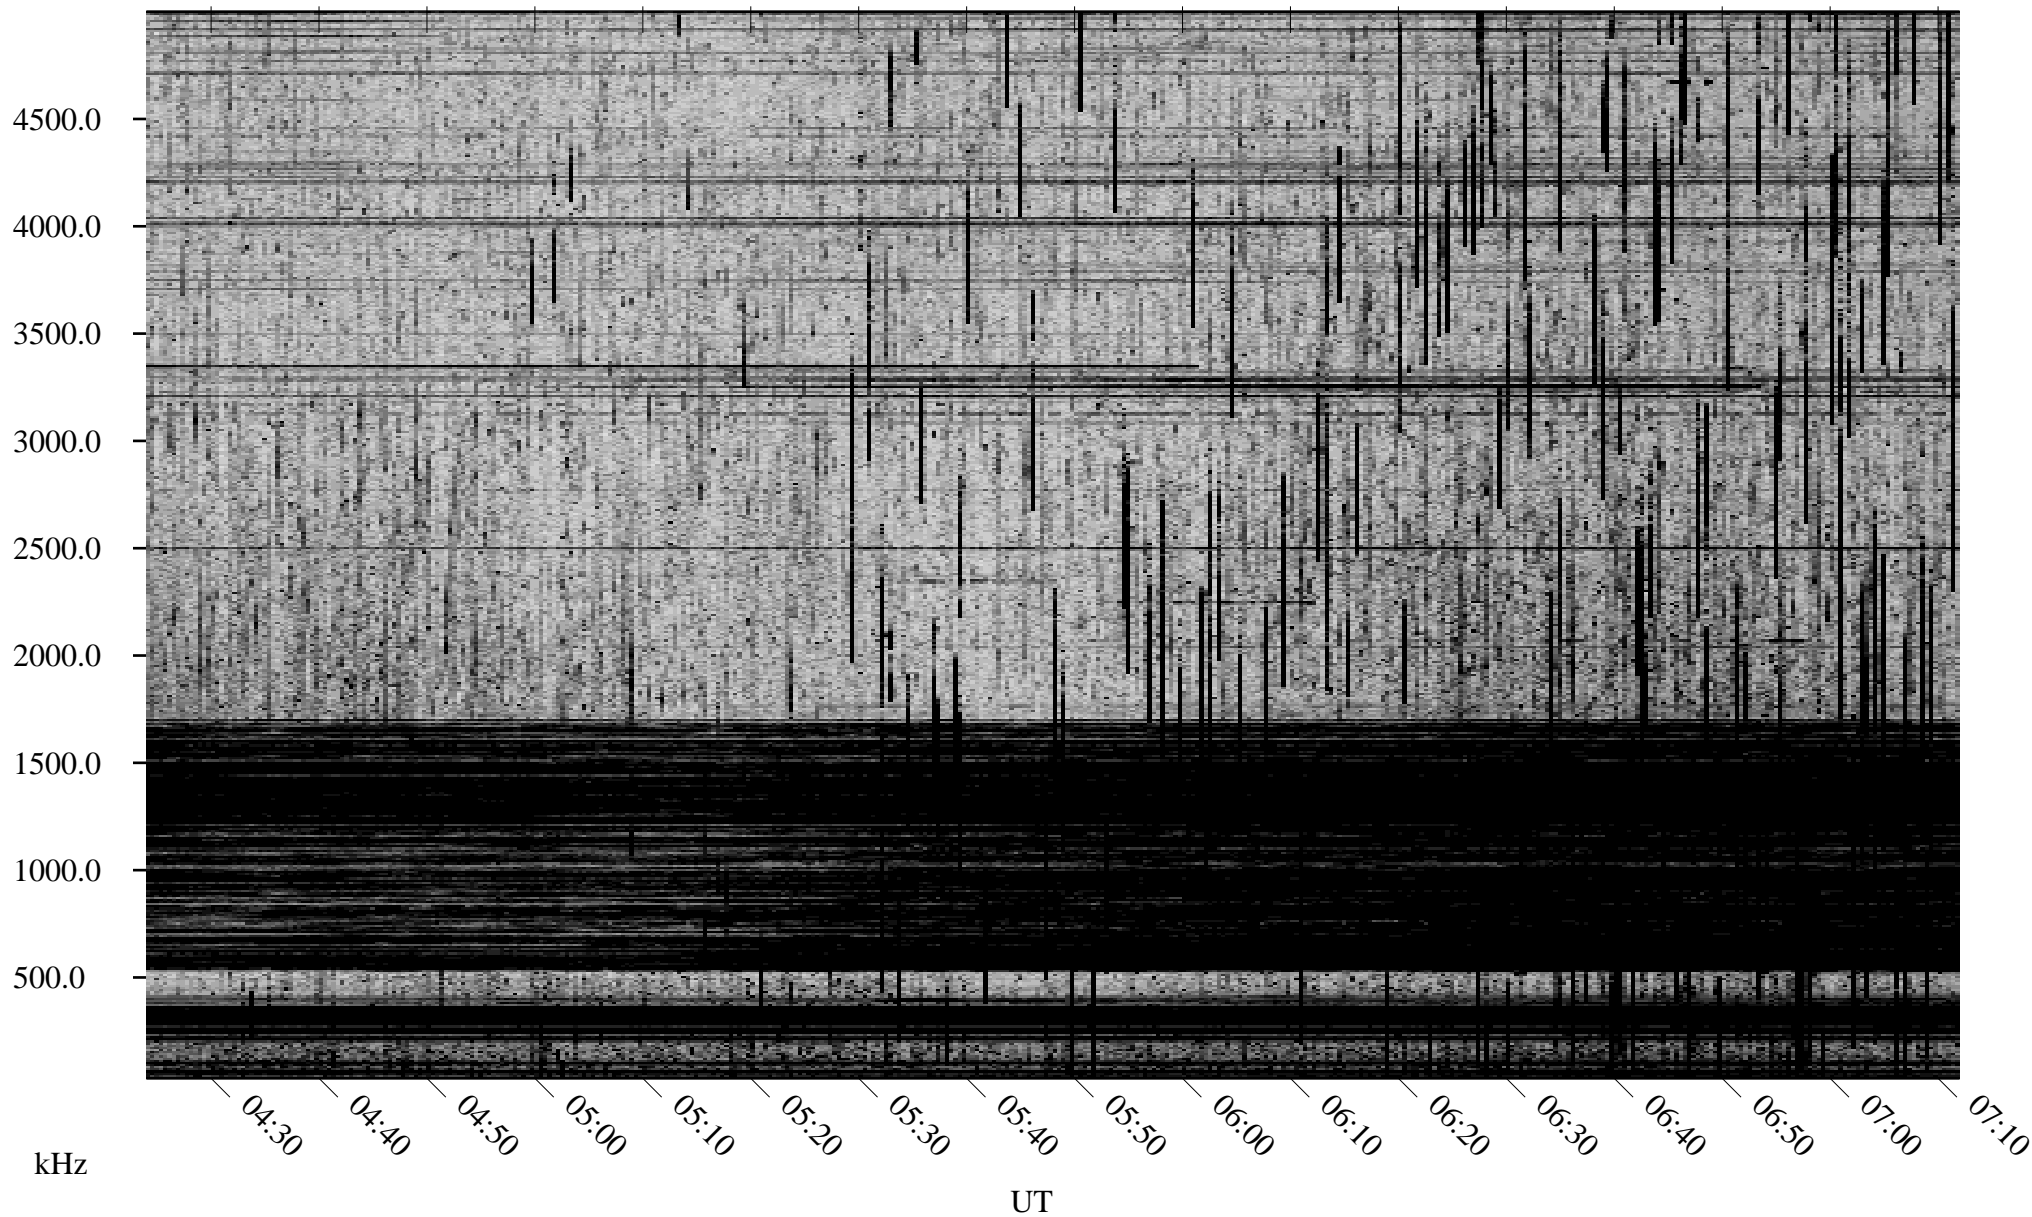

# 07/15/2002 Churchill, Manitoba

Linear Scale    Black = 161    White = 15

ch02196l.r01m max\_12

Page 1

# 07/16/2002 Churchill, Manitoba

Linear Scale    Black = 161    White = 15

ch02196l.r01m max\_12

Page 3

# 07/16/2002 Churchill, Manitoba

Linear Scale    Black = 161    White = 15

ch02196l.r01m max\_12

Page 4

# 07/16/2002 Churchill, Manitoba

Linear Scale    Black = 161    White = 15

ch02196l.r01m max\_12