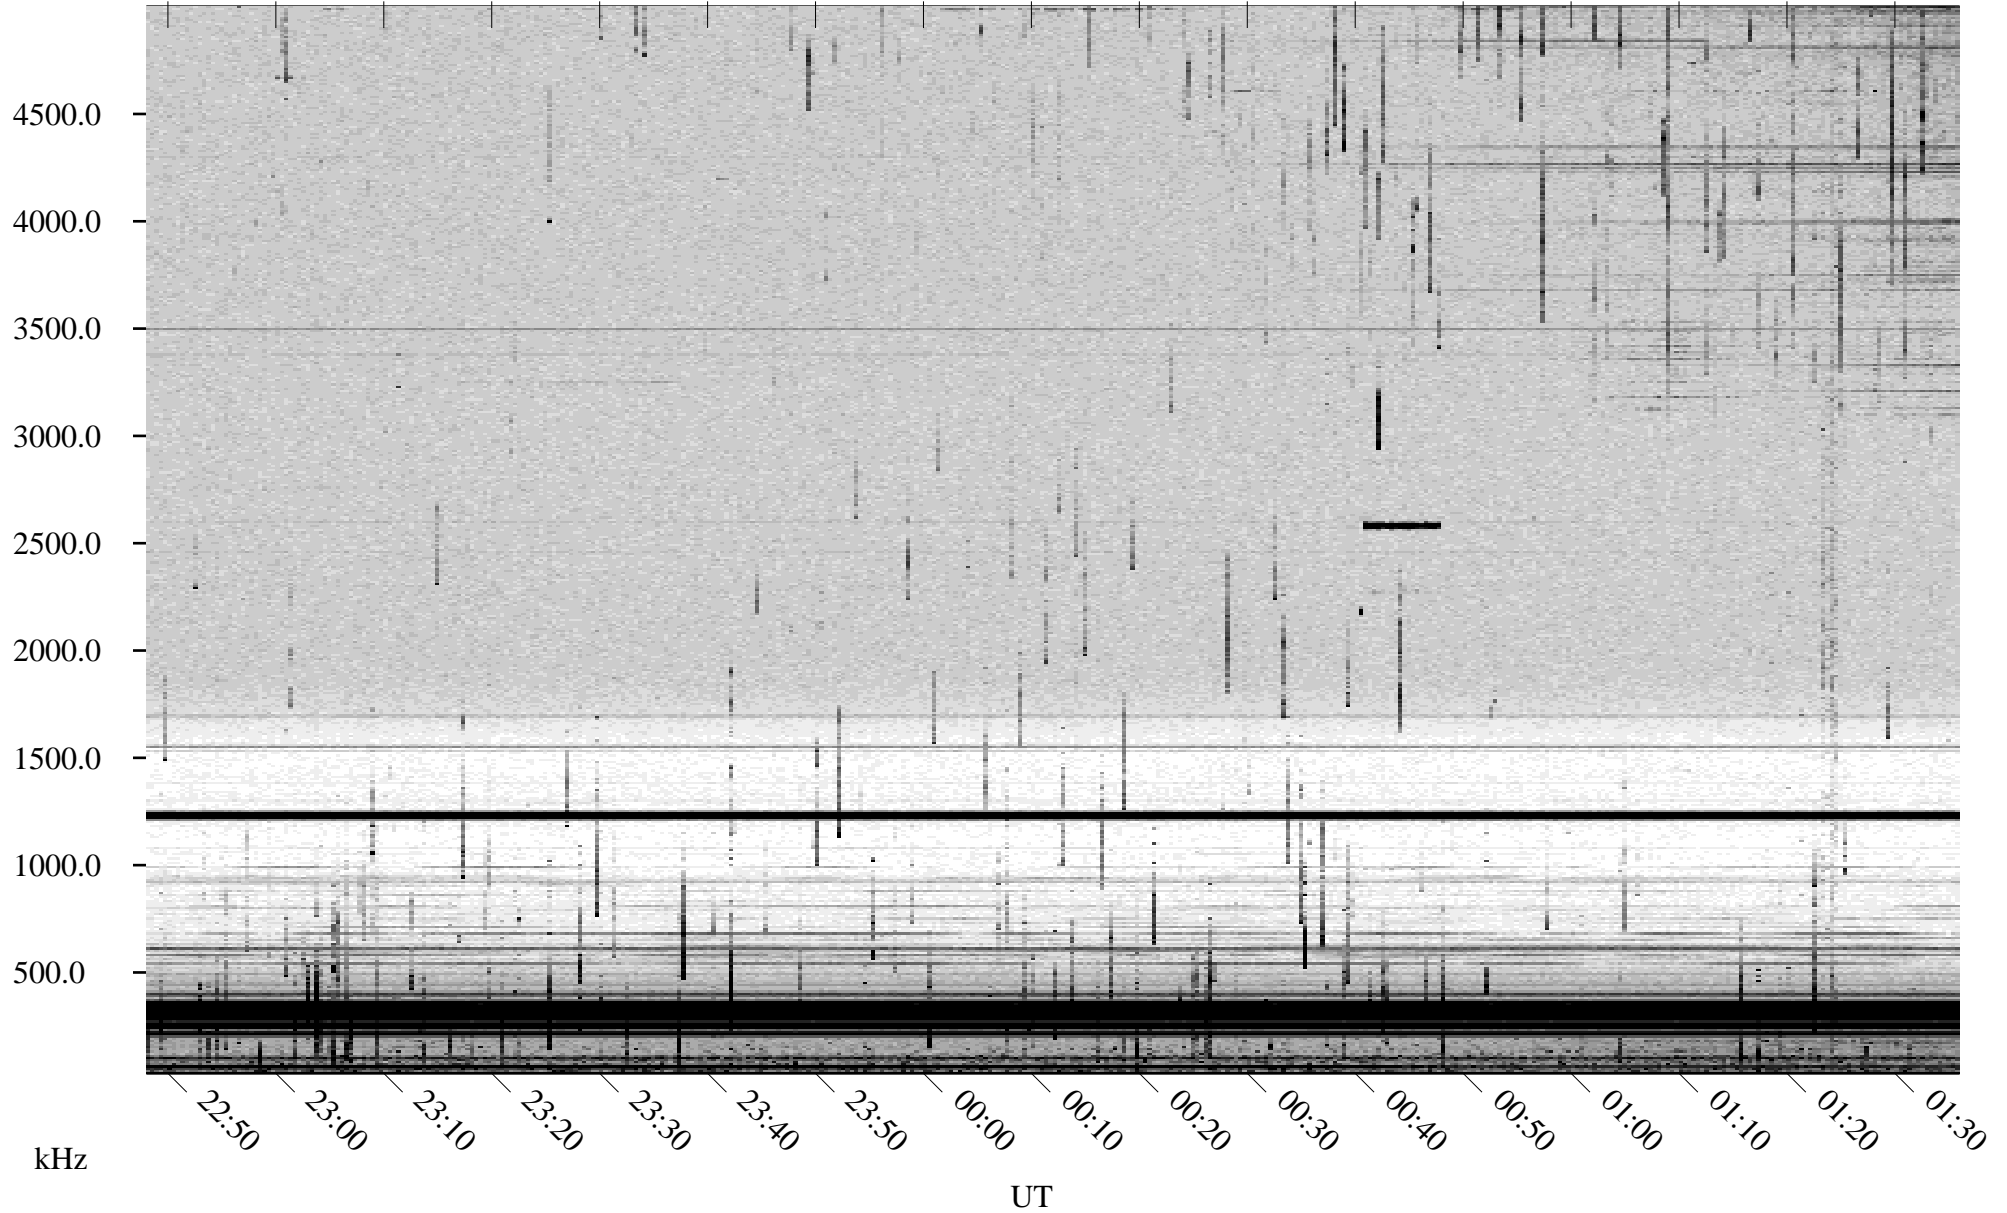

# 07/15/2002 Churchill, Manitoba

Linear Scale    Black = 161    White = 15

ch02196l.r01m max\_12

Page 1

# 07/15/2002 Churchill, Manitoba

Linear Scale    Black = 161    White = 15

ch02196l.r01m max\_12

Page 2

# 07/16/2002 Churchill, Manitoba

Linear Scale    Black = 161    White = 15

ch02196l.r01m max\_12

Page 3

# 07/16/2002 Churchill, Manitoba

Linear Scale    Black = 161    White = 15

ch02196l.r01m max\_12