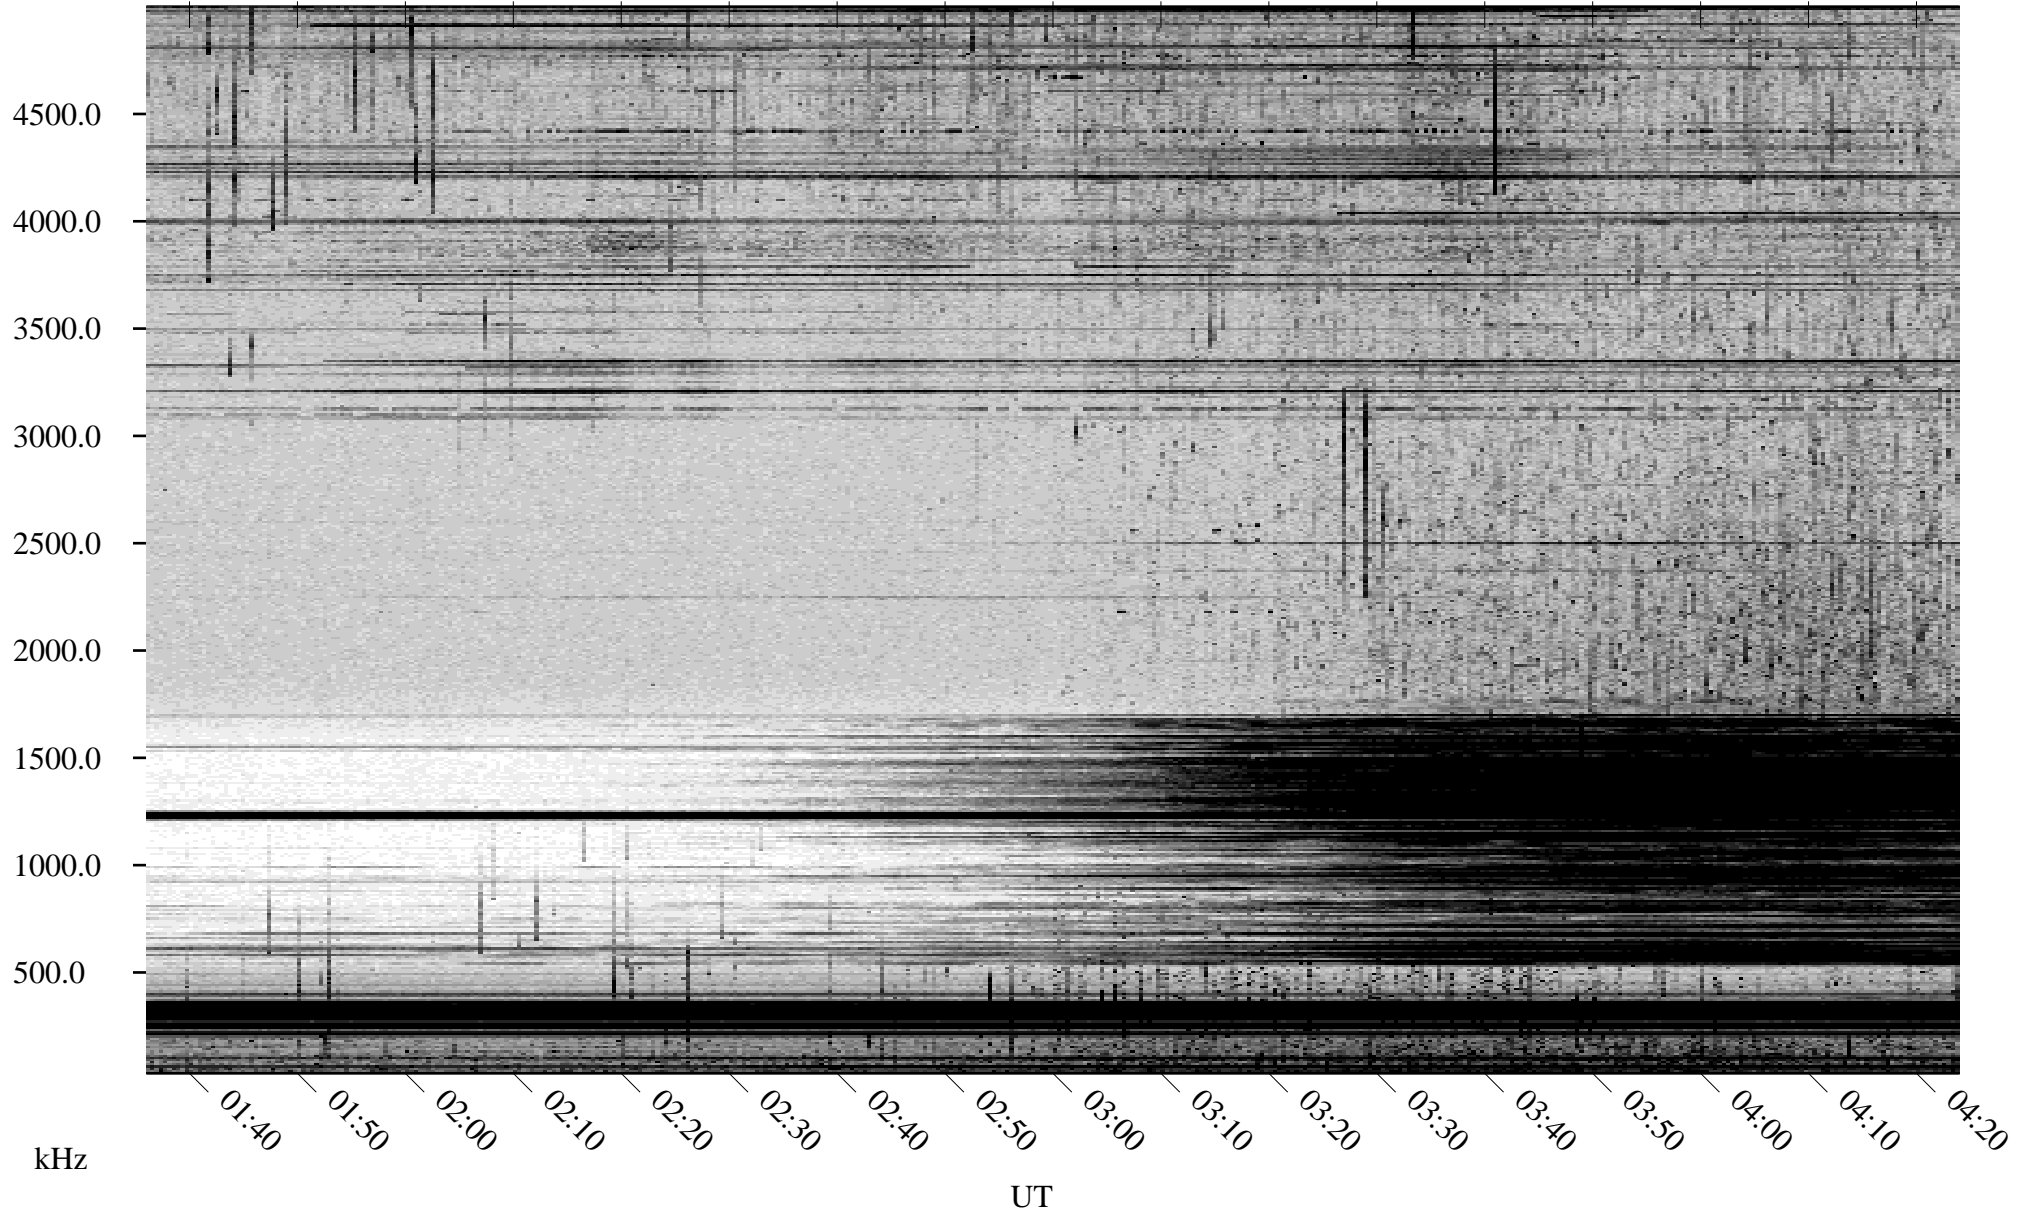

# 07/15/2002 Churchill, Manitoba

Linear Scale    Black = 161    White = 15

ch02196l.r01m max\_12

Page 1

# 07/15/2002 Churchill, Manitoba

Linear Scale    Black = 161    White = 15

ch02196l.r01m max\_12

Page 2

# 07/16/2002 Churchill, Manitoba

Linear Scale    Black = 161    White = 15

ch02196l.r01m max\_12

Page 3

# 07/16/2002 Churchill, Manitoba

Linear Scale    Black = 161    White = 15

ch02196l.r01m max\_12