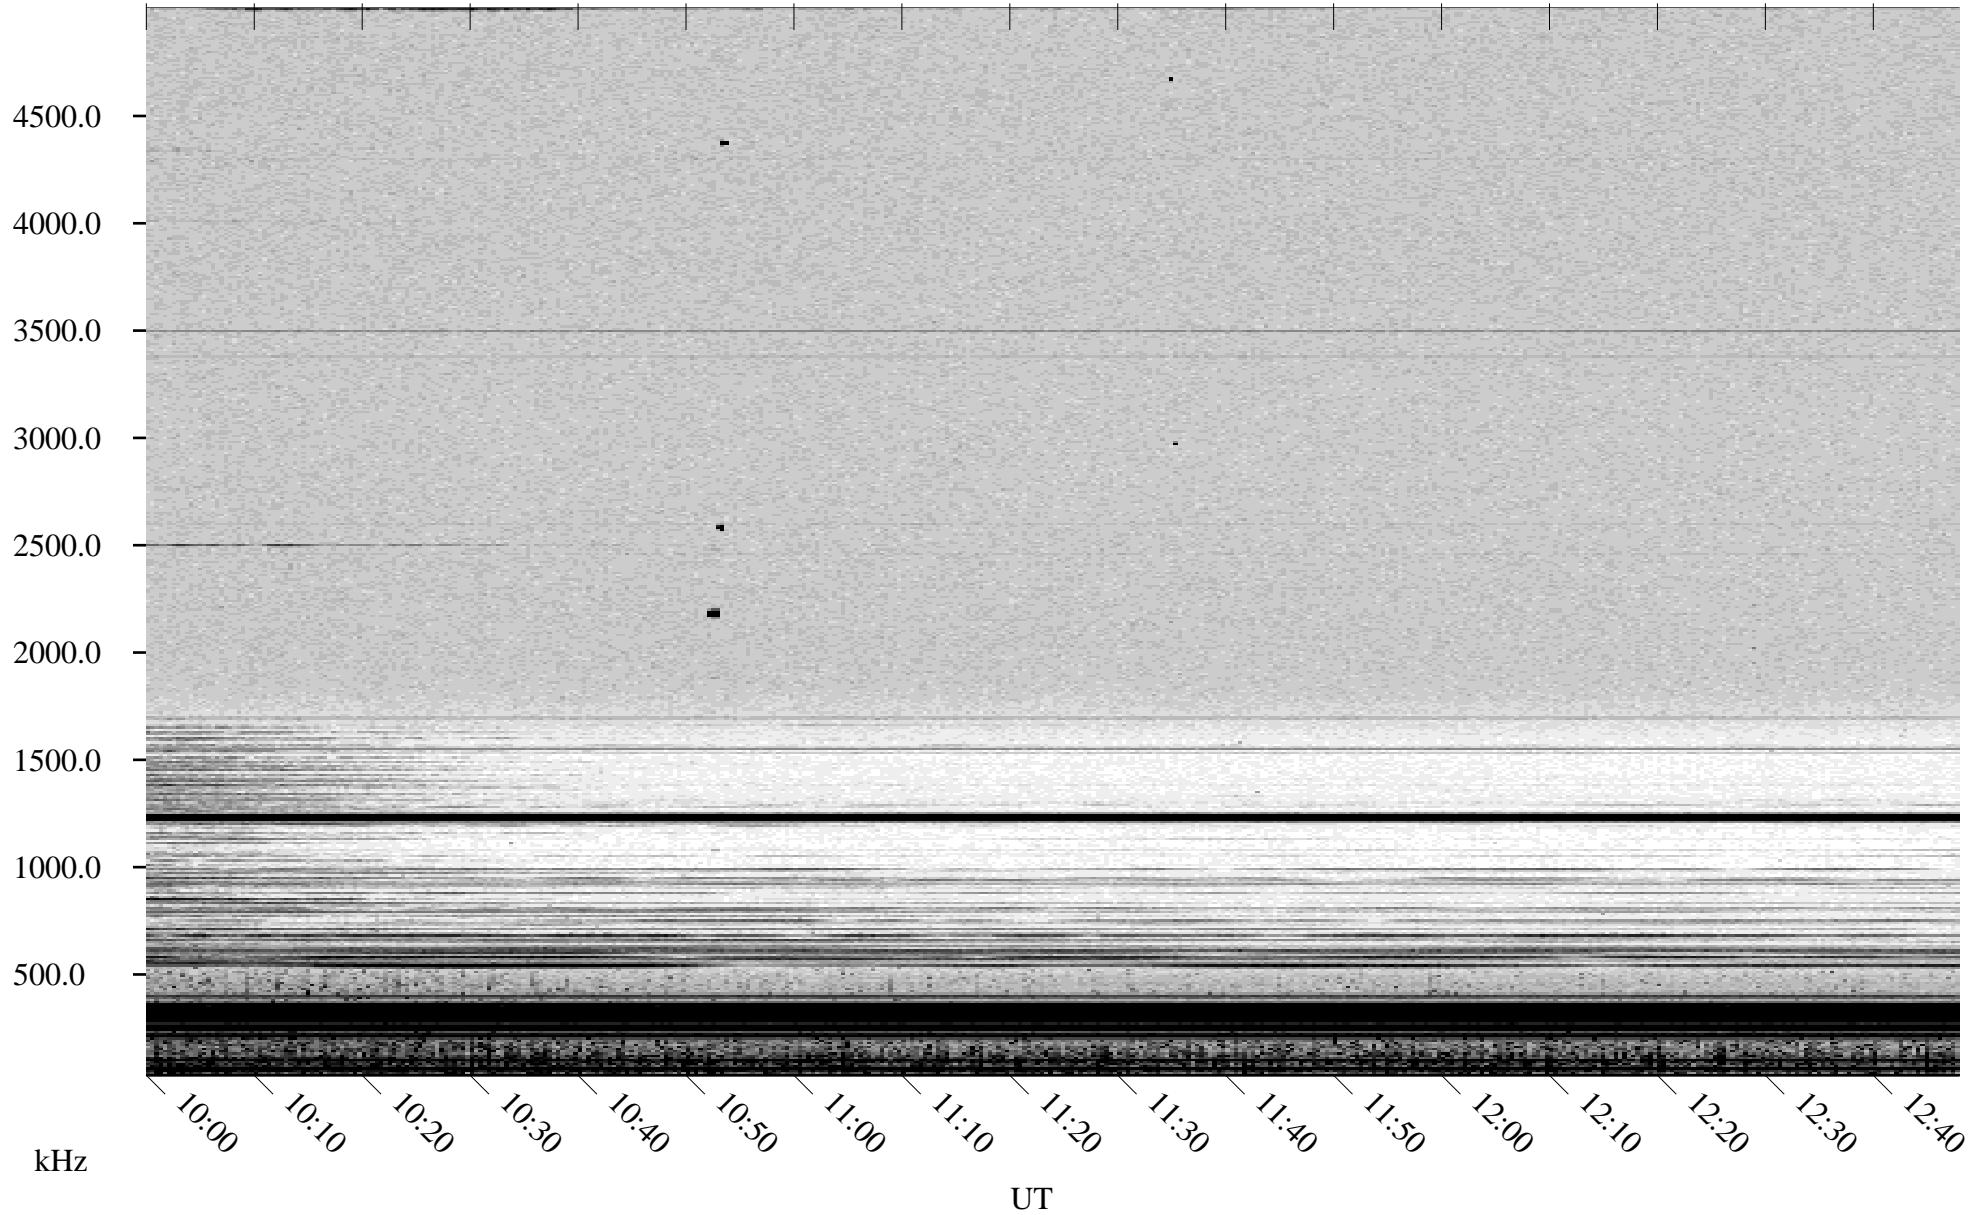

07/16/2002 Churchill, Manitoba

Linear Scale Black = 161 White = 15

ch02197l.r00m max_12

Page 1

07/16/2002 Churchill, Manitoba

Linear Scale Black = 161 White = 15

ch02197l.r00m max_12

Page 2

07/17/2002 Churchill, Manitoba

Linear Scale Black = 161 White = 15

ch02197l.r00m max_12

Page 3

07/17/2002 Churchill, Manitoba

Linear Scale Black = 161 White = 15

ch02197l.r00m max_12

Page 4

07/17/2002 Churchill, Manitoba

Linear Scale Black = 161 White = 15

ch02197l.r00m max_12

Page 5

07/17/2002 Churchill, Manitoba

Linear Scale Black = 161 White = 15

ch02197l.r00m max_12

Page 6

07/17/2002 Churchill, Manitoba

Linear Scale Black = 161 White = 15

ch02197l.r00m max_12

Page 7

07/17/2002 Churchill, Manitoba

Linear Scale Black = 161 White = 15

ch02197l.r00m max_12

Page 8