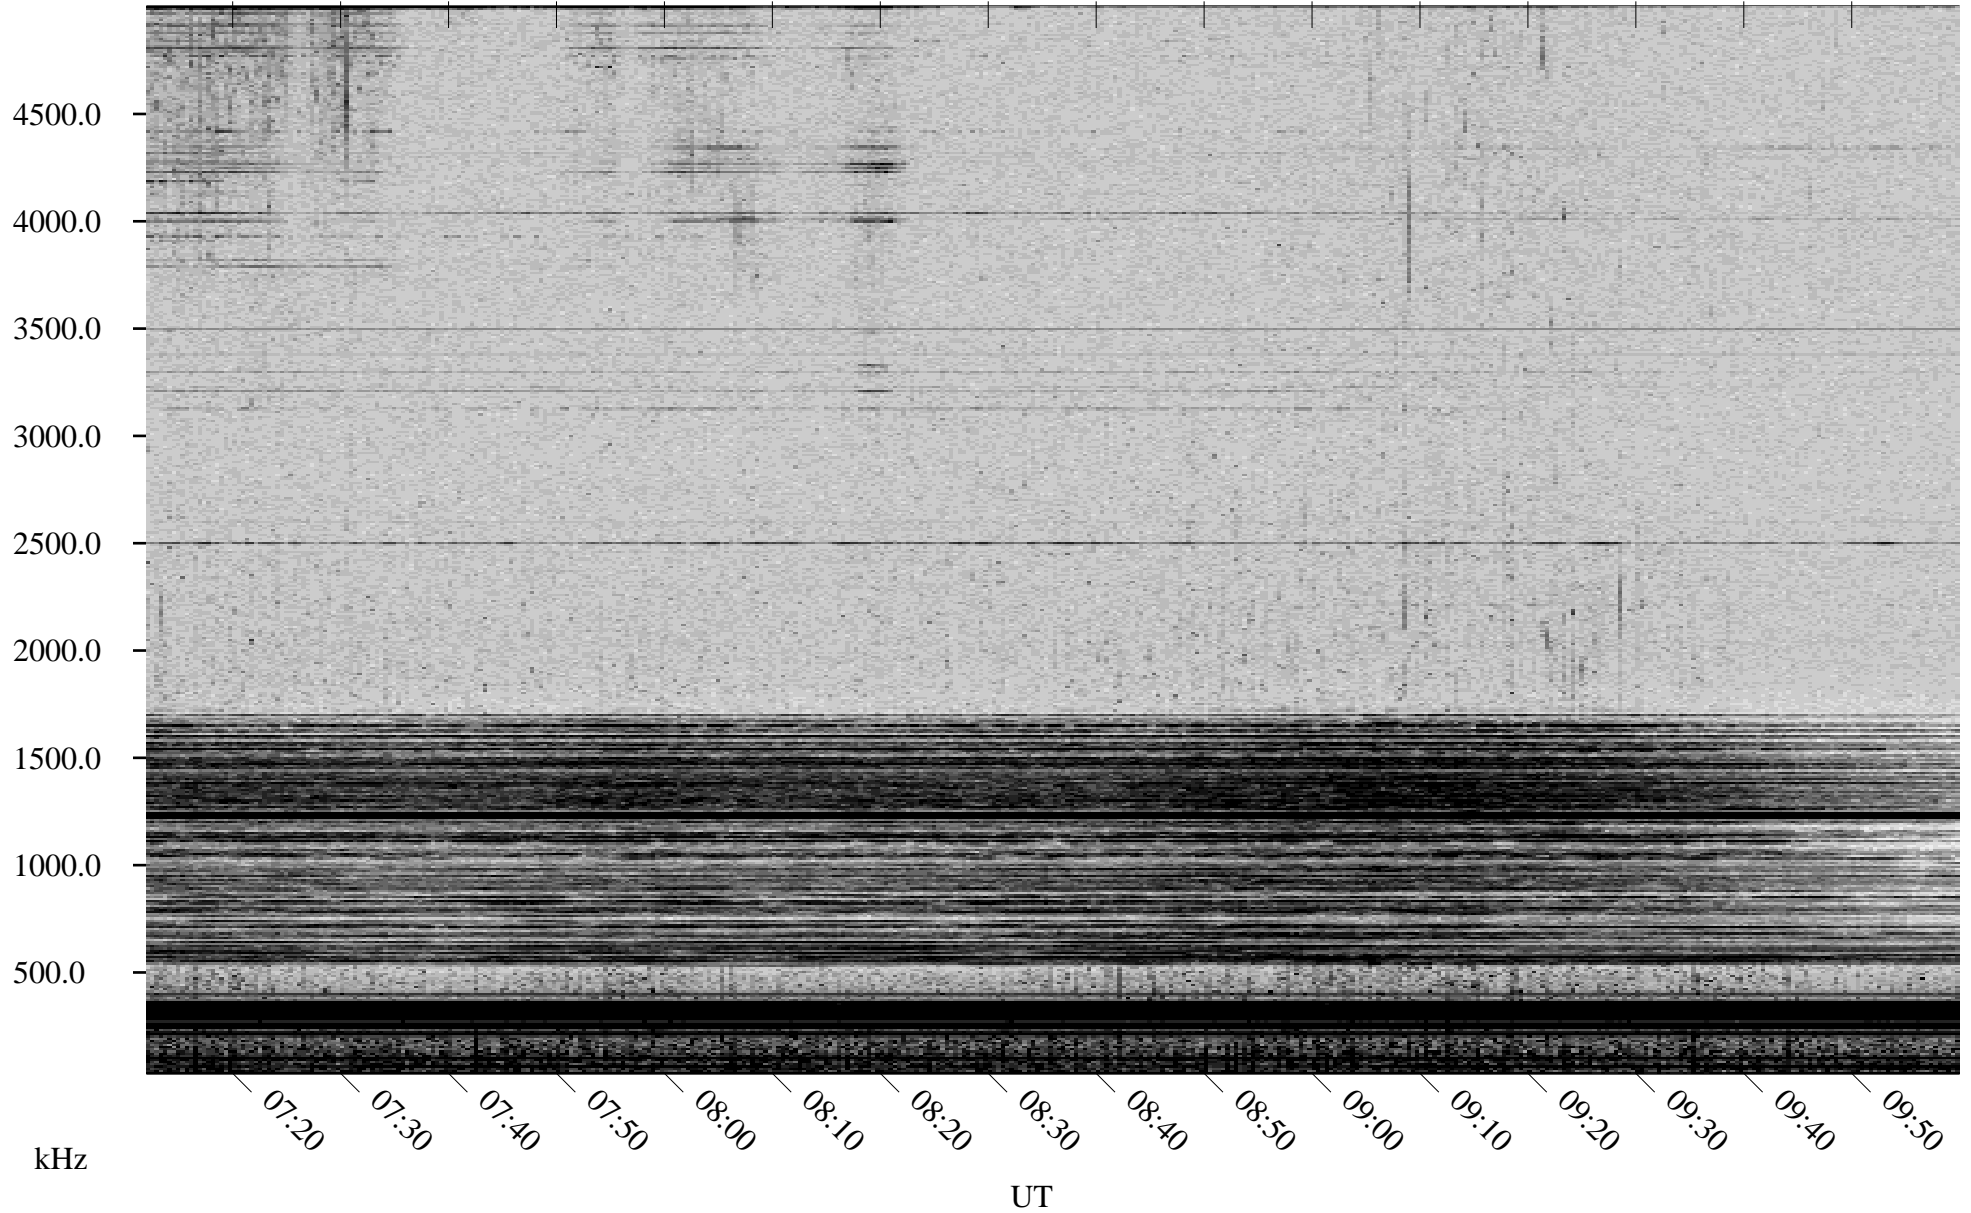

07/16/2002 Churchill, Manitoba

Linear Scale Black = 161 White = 15

ch02197l.r00m max_12

Page 1

07/16/2002 Churchill, Manitoba

Linear Scale Black = 161 White = 15

ch02197l.r00m max_12

Page 2

07/17/2002 Churchill, Manitoba

Linear Scale Black = 161 White = 15

ch02197l.r00m max_12

Page 3

07/17/2002 Churchill, Manitoba

Linear Scale Black = 161 White = 15

ch02197l.r00m max_12

Page 4

07/17/2002 Churchill, Manitoba

Linear Scale Black = 161 White = 15

ch02197l.r00m max_12

Page 5

07/17/2002 Churchill, Manitoba

Linear Scale Black = 161 White = 15

ch02197l.r00m max_12

Page 6

07/17/2002 Churchill, Manitoba

Linear Scale Black = 161 White = 15

ch02197l.r00m max_12

Page 7

07/17/2002 Churchill, Manitoba

Linear Scale Black = 161 White = 15

ch02197l.r00m max_12

Page 8