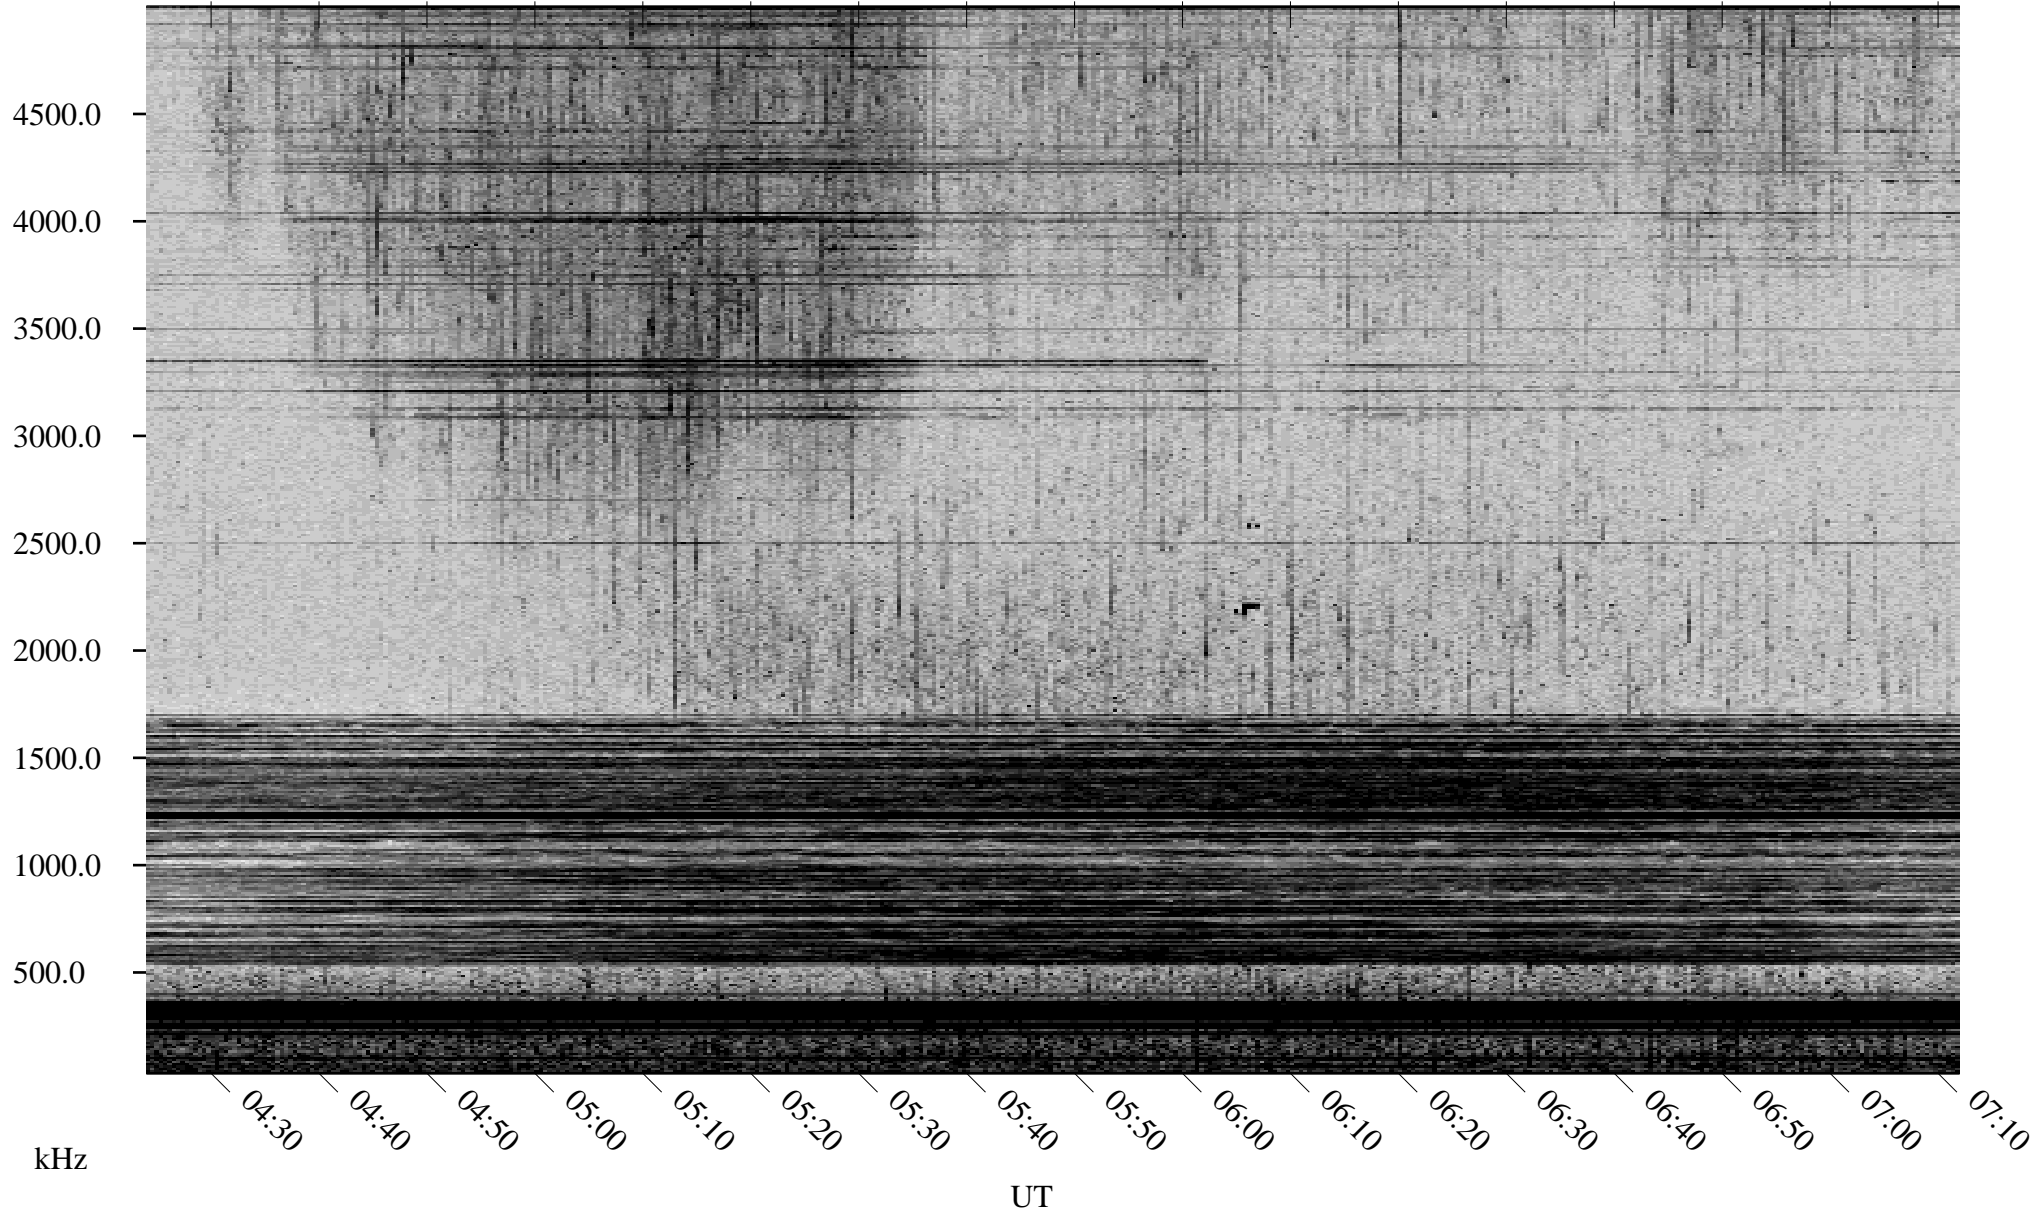

07/16/2002 Churchill, Manitoba

Linear Scale Black = 161 White = 15

ch02197l.r00m max_12

Page 1

07/16/2002 Churchill, Manitoba

Linear Scale Black = 161 White = 15

ch02197l.r00m max_12

Page 2

07/17/2002 Churchill, Manitoba

Linear Scale Black = 161 White = 15

ch02197l.r00m max_12

Page 3

07/17/2002 Churchill, Manitoba

Linear Scale Black = 161 White = 15

ch02197l.r00m max_12

Page 4

07/17/2002 Churchill, Manitoba

Linear Scale Black = 161 White = 15

ch02197l.r00m max_12

Page 5

07/17/2002 Churchill, Manitoba

Linear Scale Black = 161 White = 15

ch02197l.r00m max_12

Page 6

07/17/2002 Churchill, Manitoba

Linear Scale Black = 161 White = 15

ch02197l.r00m max_12

Page 7

07/17/2002 Churchill, Manitoba

Linear Scale Black = 161 White = 15

ch02197l.r00m max_12

Page 8