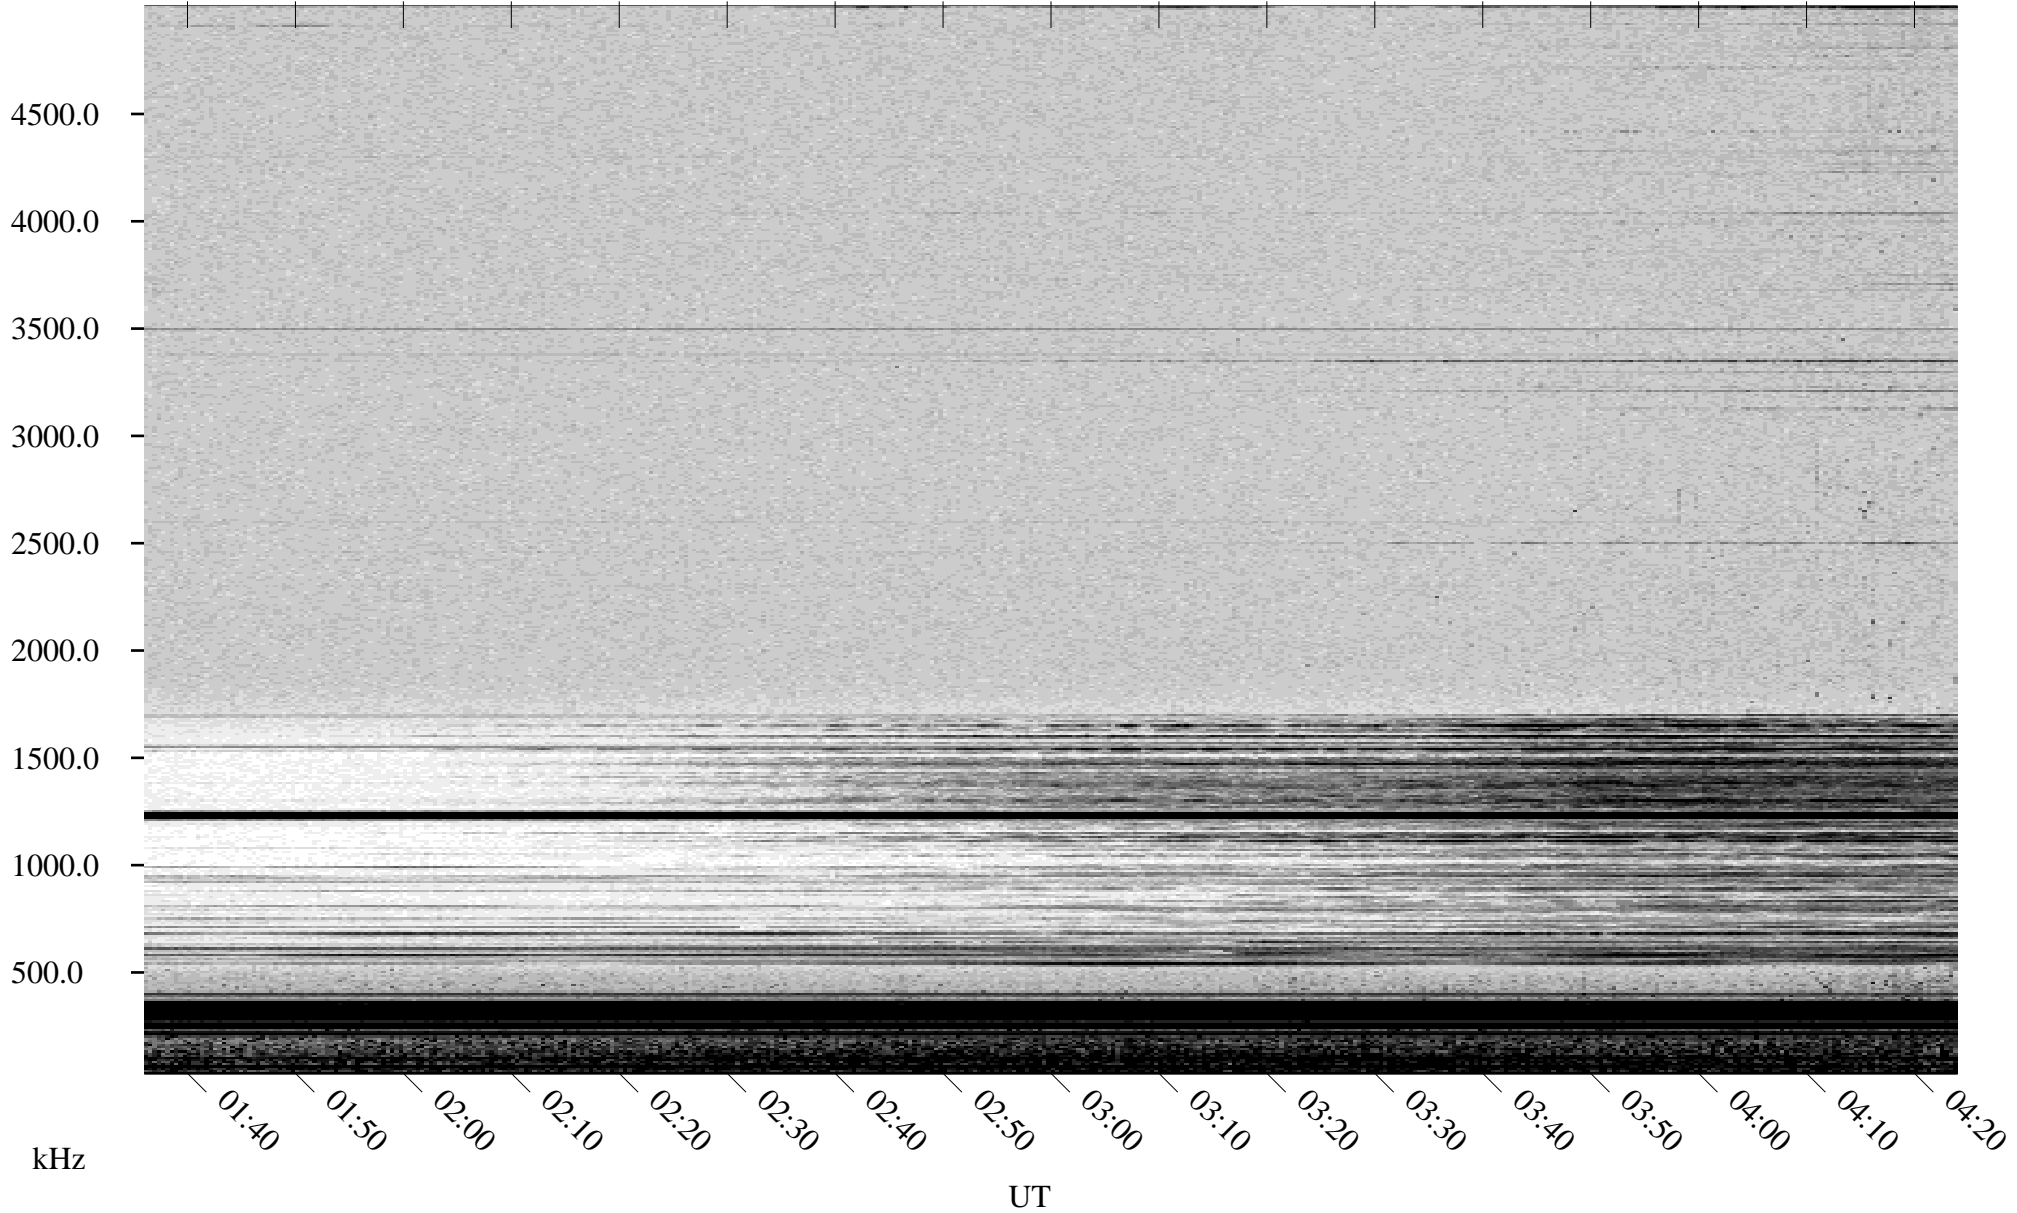

07/16/2002 Churchill, Manitoba

Linear Scale Black = 161 White = 15

ch02197l.r00m max_12

Page 1

07/16/2002 Churchill, Manitoba

Linear Scale Black = 161 White = 15

ch02197l.r00m max_12

Page 2

07/17/2002 Churchill, Manitoba

Linear Scale Black = 161 White = 15

ch02197l.r00m max_12

Page 3

07/17/2002 Churchill, Manitoba

Linear Scale Black = 161 White = 15

ch02197l.r00m max_12

Page 4

07/17/2002 Churchill, Manitoba

Linear Scale Black = 161 White = 15

ch02197l.r00m max_12

Page 5

07/17/2002 Churchill, Manitoba

Linear Scale Black = 161 White = 15

ch02197l.r00m max_12

Page 6

07/17/2002 Churchill, Manitoba

Linear Scale Black = 161 White = 15

ch02197l.r00m max_12

Page 7

07/17/2002 Churchill, Manitoba

Linear Scale Black = 161 White = 15

ch02197l.r00m max_12

Page 8