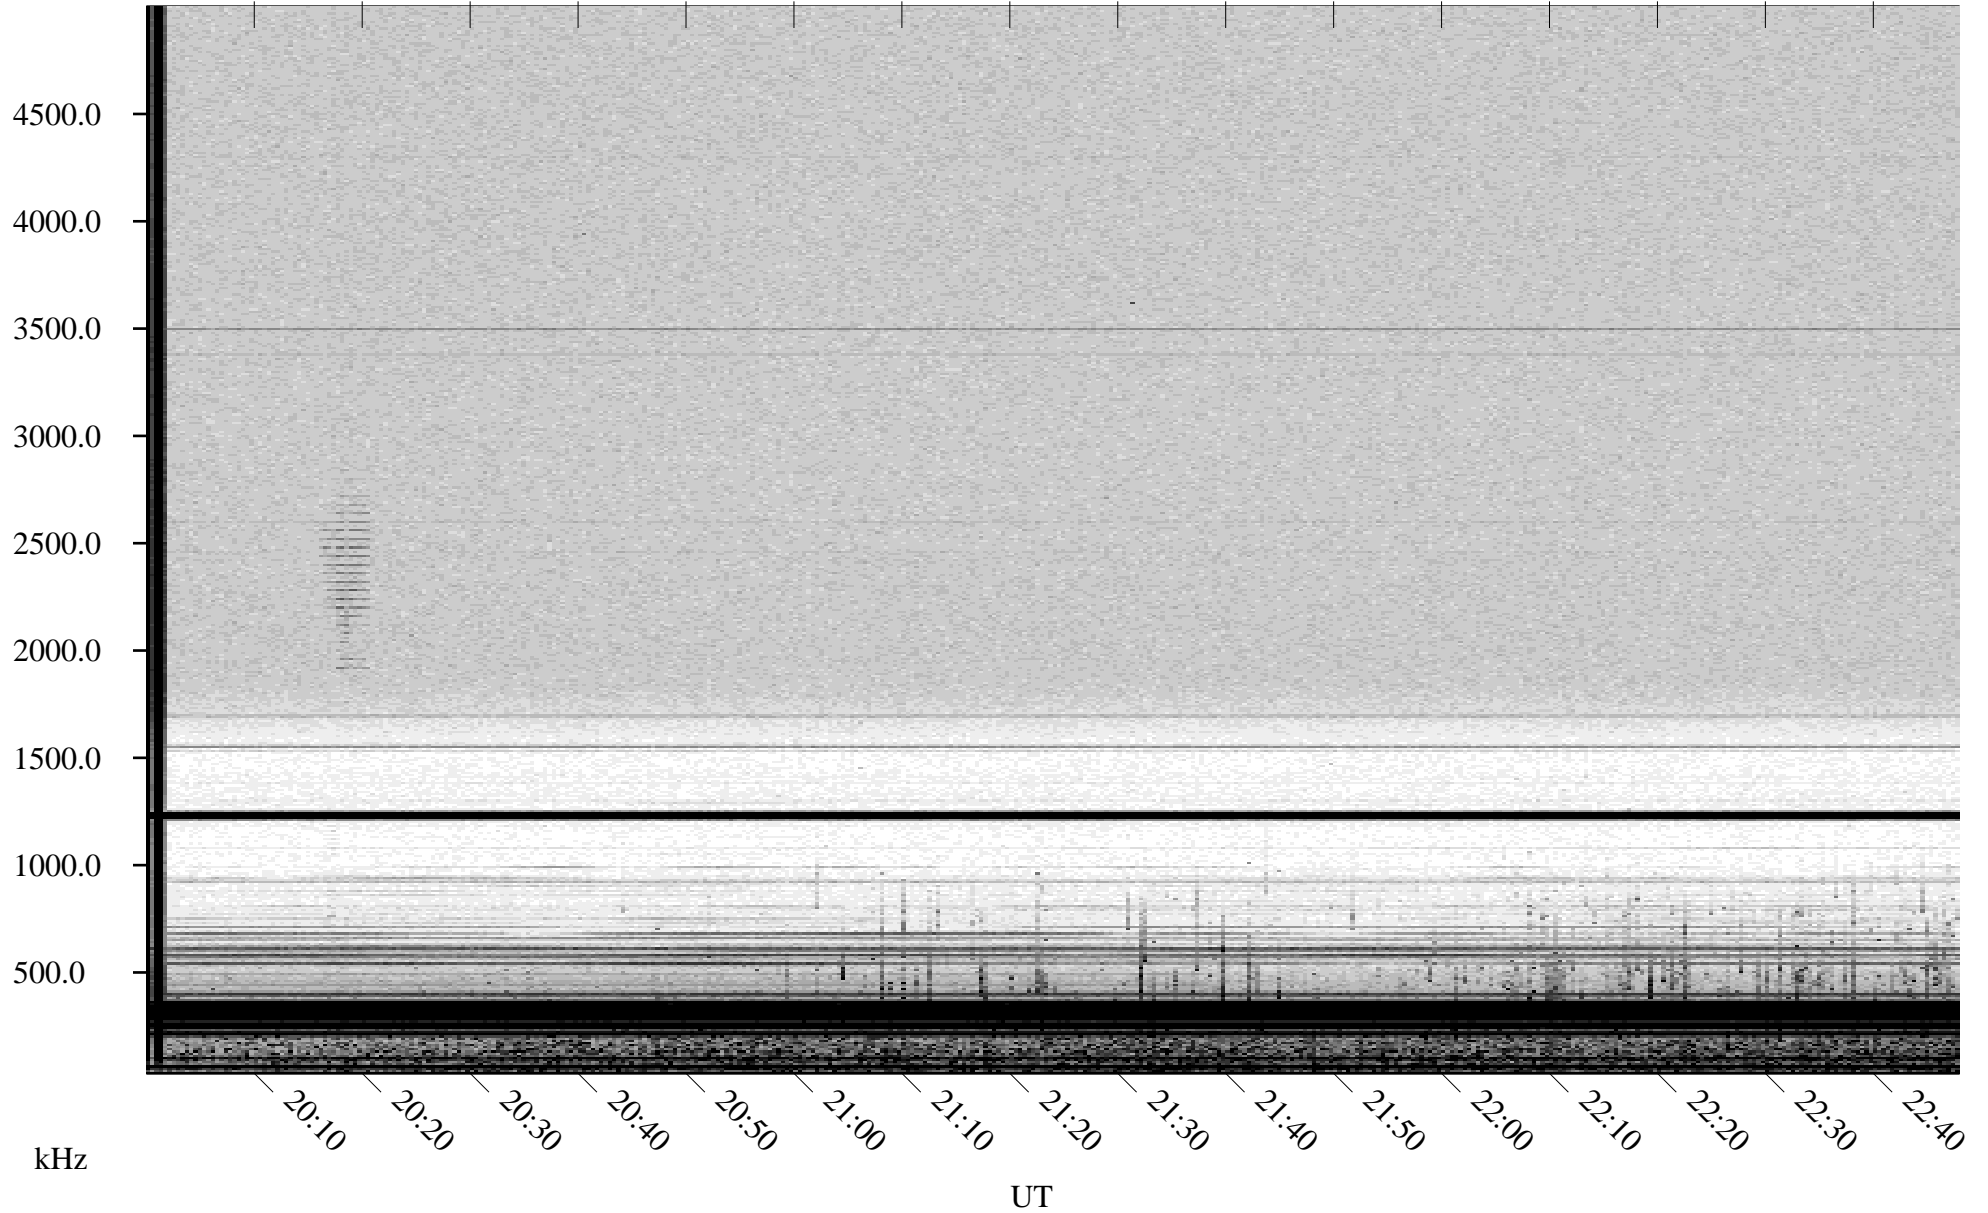

07/16/2002 Churchill, Manitoba

Linear Scale Black = 161 White = 15

ch02197l.r00m max_12

Page 1

07/16/2002 Churchill, Manitoba

Linear Scale Black = 161 White = 15

ch02197l.r00m max_12

Page 2

07/17/2002 Churchill, Manitoba

Linear Scale Black = 161 White = 15

ch02197l.r00m max_12

Page 3

07/17/2002 Churchill, Manitoba

Linear Scale Black = 161 White = 15

ch02197l.r00m max_12

Page 4

07/17/2002 Churchill, Manitoba

Linear Scale Black = 161 White = 15

ch02197l.r00m max_12

Page 5

07/17/2002 Churchill, Manitoba

Linear Scale Black = 161 White = 15

ch02197l.r00m max_12

Page 6

07/17/2002 Churchill, Manitoba

Linear Scale Black = 161 White = 15

ch02197l.r00m max_12

Page 7

07/17/2002 Churchill, Manitoba

Linear Scale Black = 161 White = 15

ch02197l.r00m max_12

Page 8