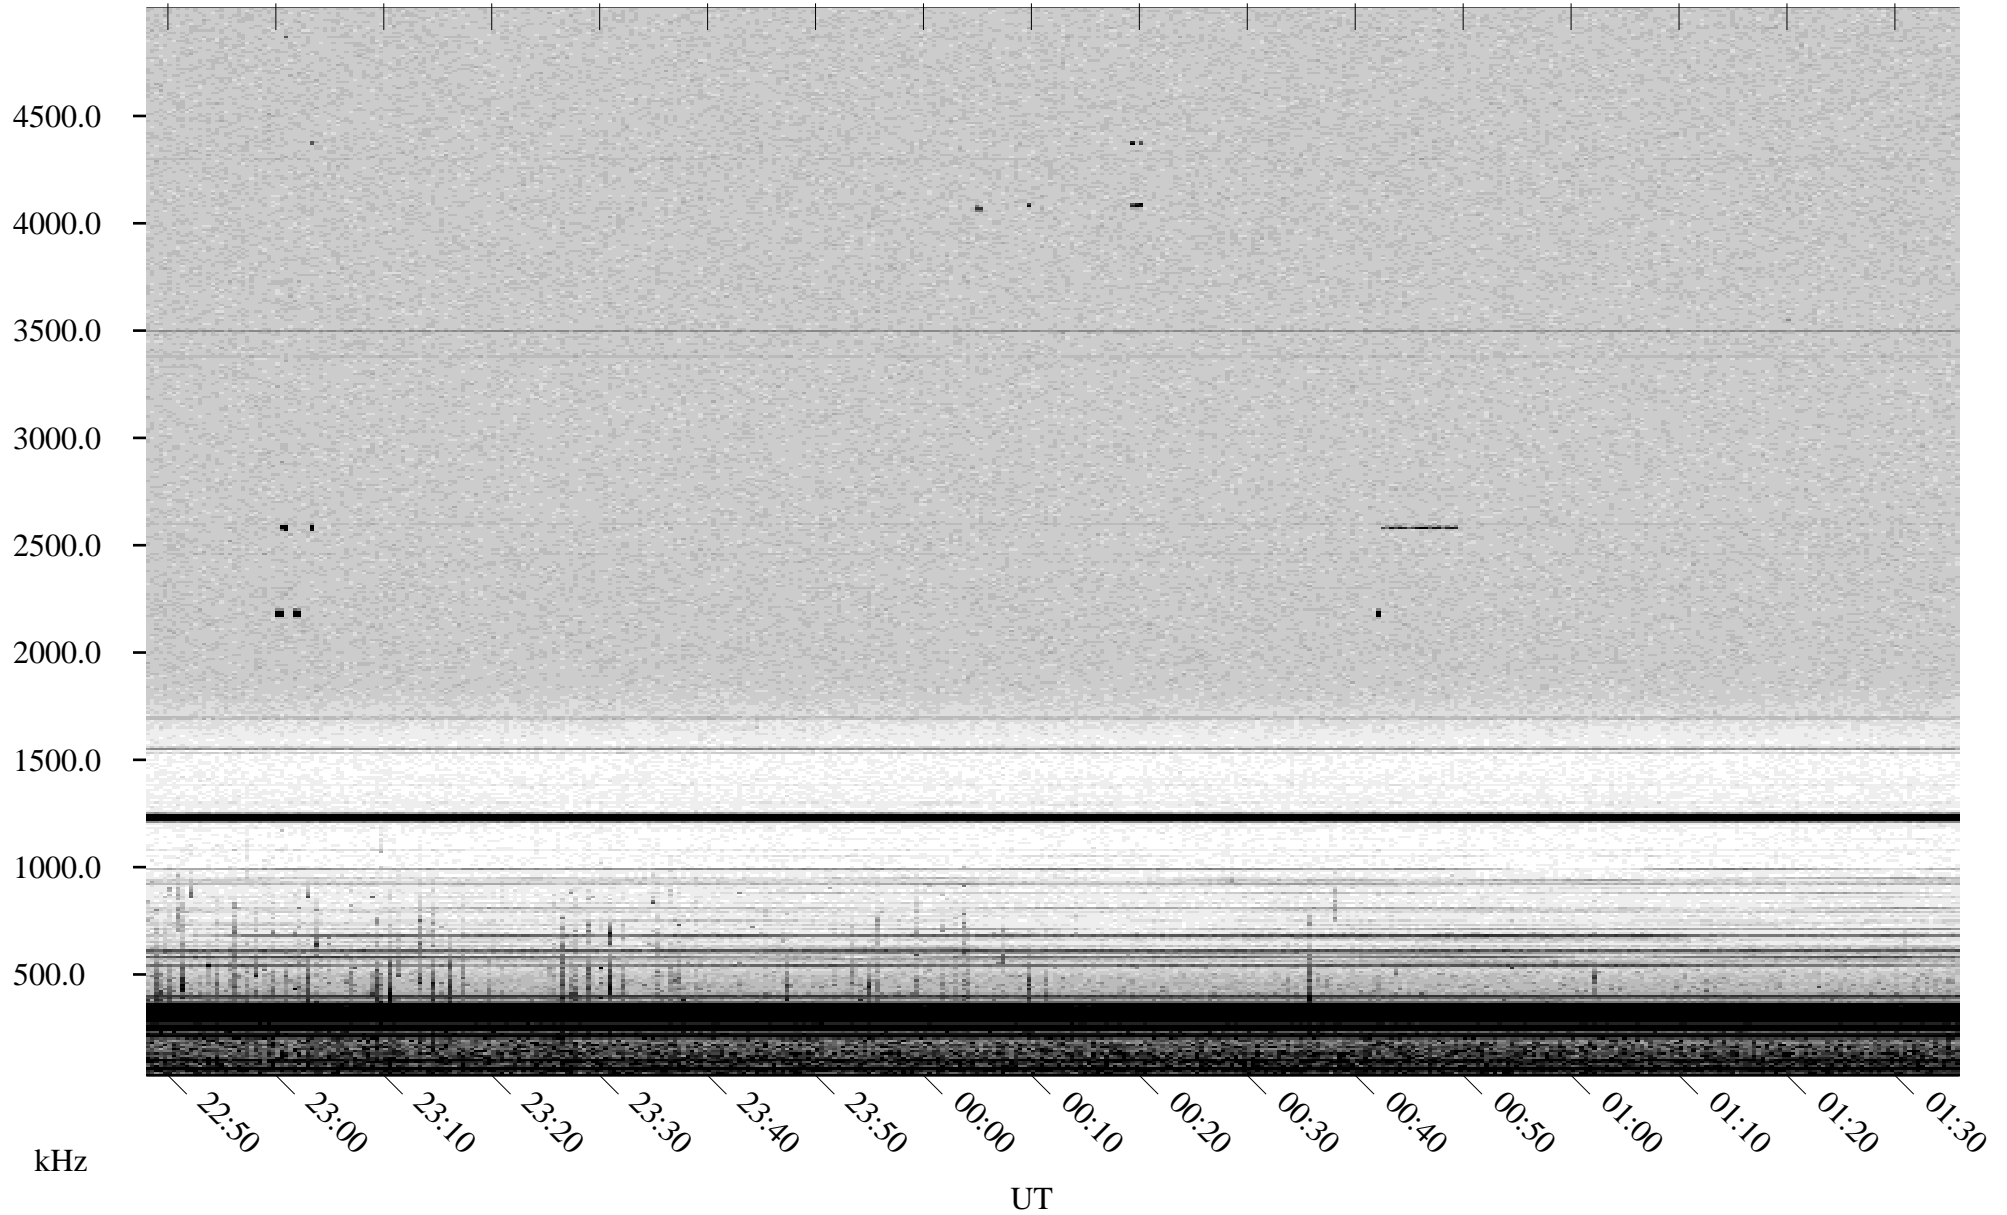

07/16/2002 Churchill, Manitoba

Linear Scale Black = 161 White = 15

ch02197l.r00m max_12

Page 1

07/16/2002 Churchill, Manitoba

Linear Scale Black = 161 White = 15

ch02197l.r00m max_12

Page 2

07/17/2002 Churchill, Manitoba

Linear Scale Black = 161 White = 15

ch02197l.r00m max_12

Page 3

07/17/2002 Churchill, Manitoba

Linear Scale Black = 161 White = 15

ch02197l.r00m max_12

Page 4

07/17/2002 Churchill, Manitoba

Linear Scale Black = 161 White = 15

ch02197l.r00m max_12

Page 5

07/17/2002 Churchill, Manitoba

Linear Scale Black = 161 White = 15

ch02197l.r00m max_12

Page 6

07/17/2002 Churchill, Manitoba

Linear Scale Black = 161 White = 15

ch02197l.r00m max_12

Page 7

07/17/2002 Churchill, Manitoba

Linear Scale Black = 161 White = 15

ch02197l.r00m max_12

Page 8