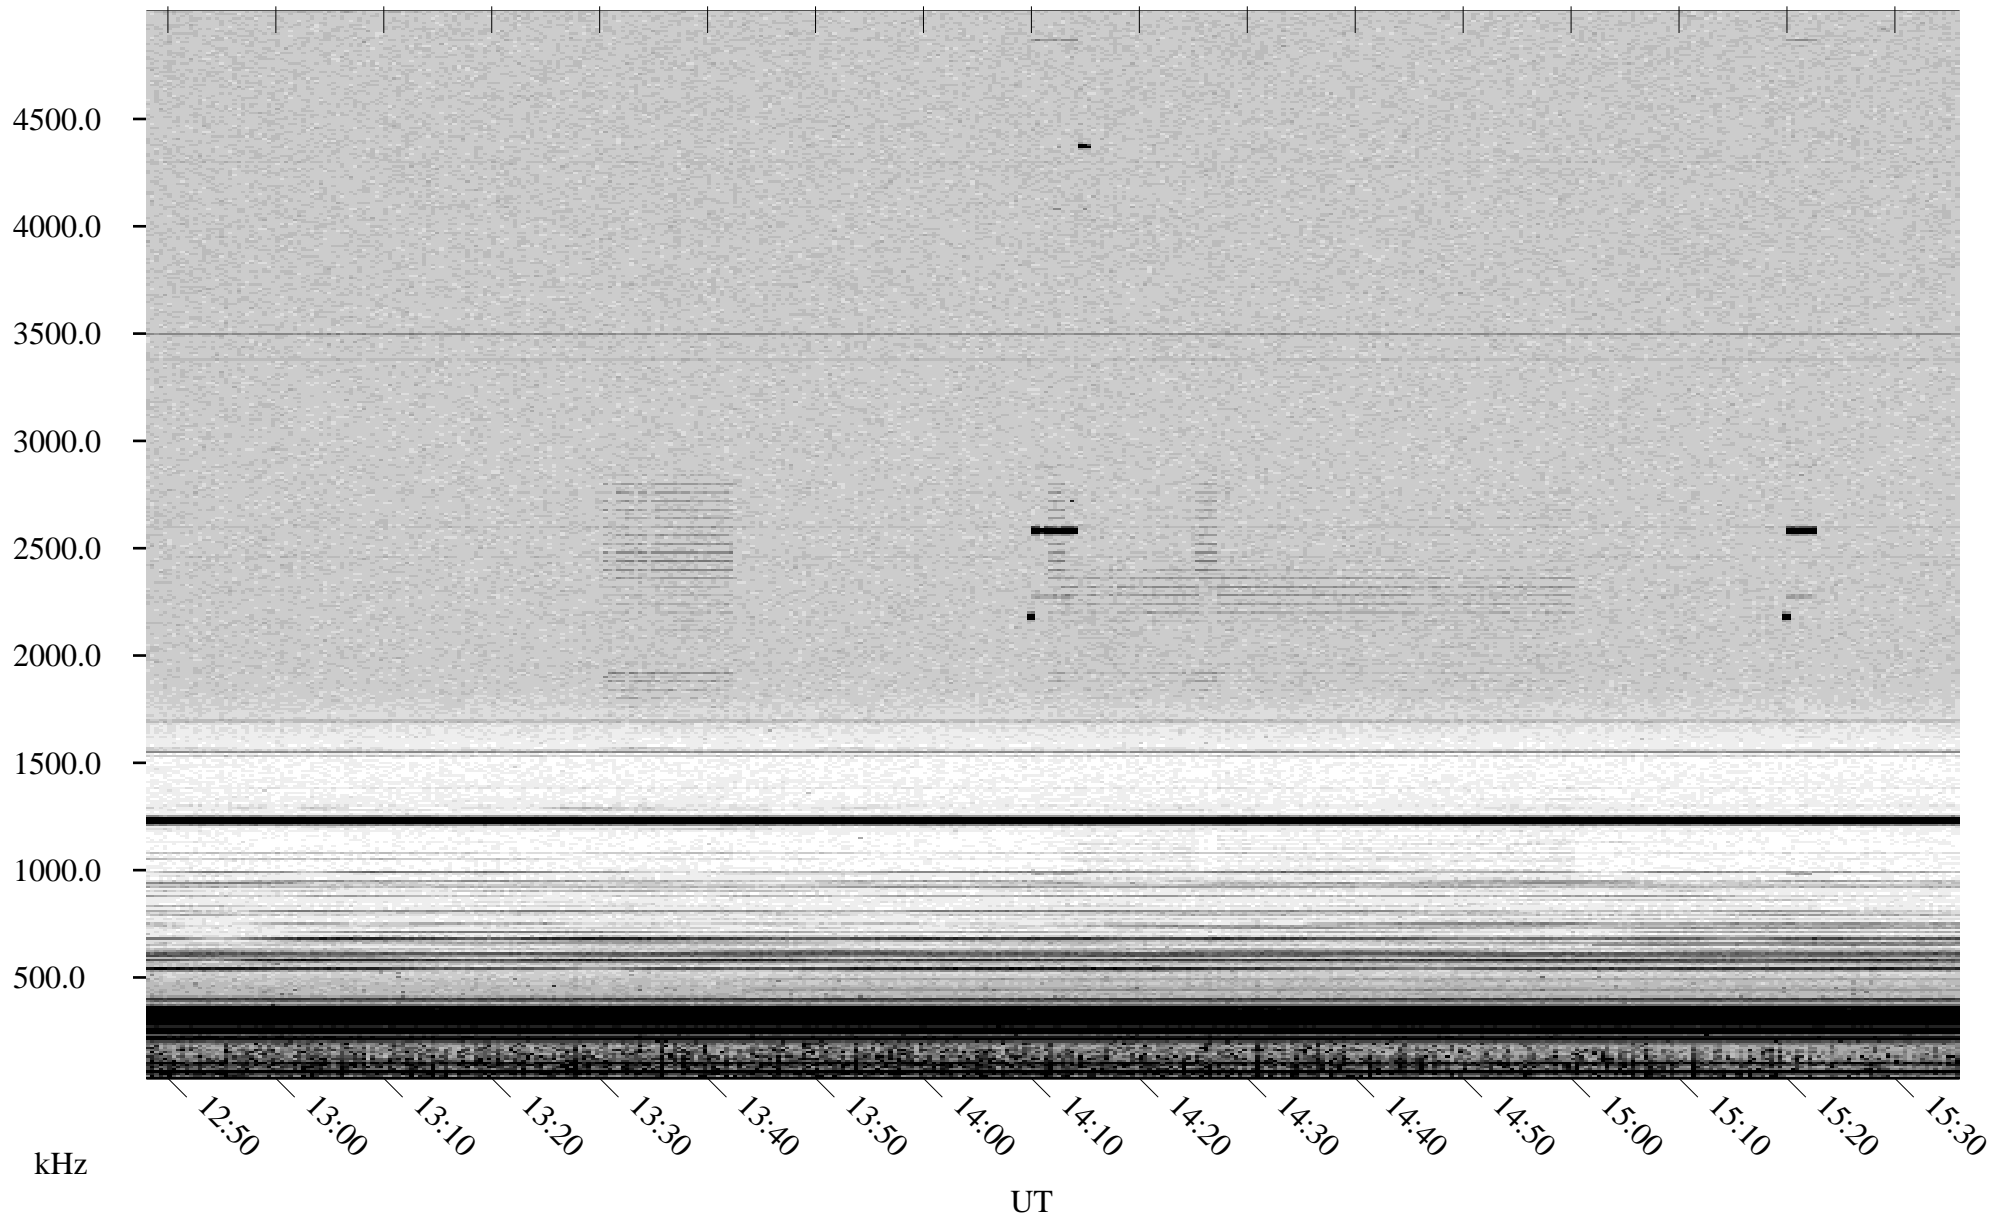

07/16/2002 Churchill, Manitoba

Linear Scale Black = 161 White = 15

ch02197l.r00m max_12

Page 1

07/16/2002 Churchill, Manitoba

Linear Scale Black = 161 White = 15

ch02197l.r00m max_12

Page 2

07/17/2002 Churchill, Manitoba

Linear Scale Black = 161 White = 15

ch02197l.r00m max_12

Page 3

07/17/2002 Churchill, Manitoba

Linear Scale Black = 161 White = 15

ch02197l.r00m max_12

Page 4

07/17/2002 Churchill, Manitoba

Linear Scale Black = 161 White = 15

ch02197l.r00m max_12

Page 5

07/17/2002 Churchill, Manitoba

Linear Scale Black = 161 White = 15

ch02197l.r00m max_12

Page 6

07/17/2002 Churchill, Manitoba

Linear Scale Black = 161 White = 15

ch02197l.r00m max_12

Page 7

07/17/2002 Churchill, Manitoba

Linear Scale Black = 161 White = 15

ch02197l.r00m max_12

Page 8