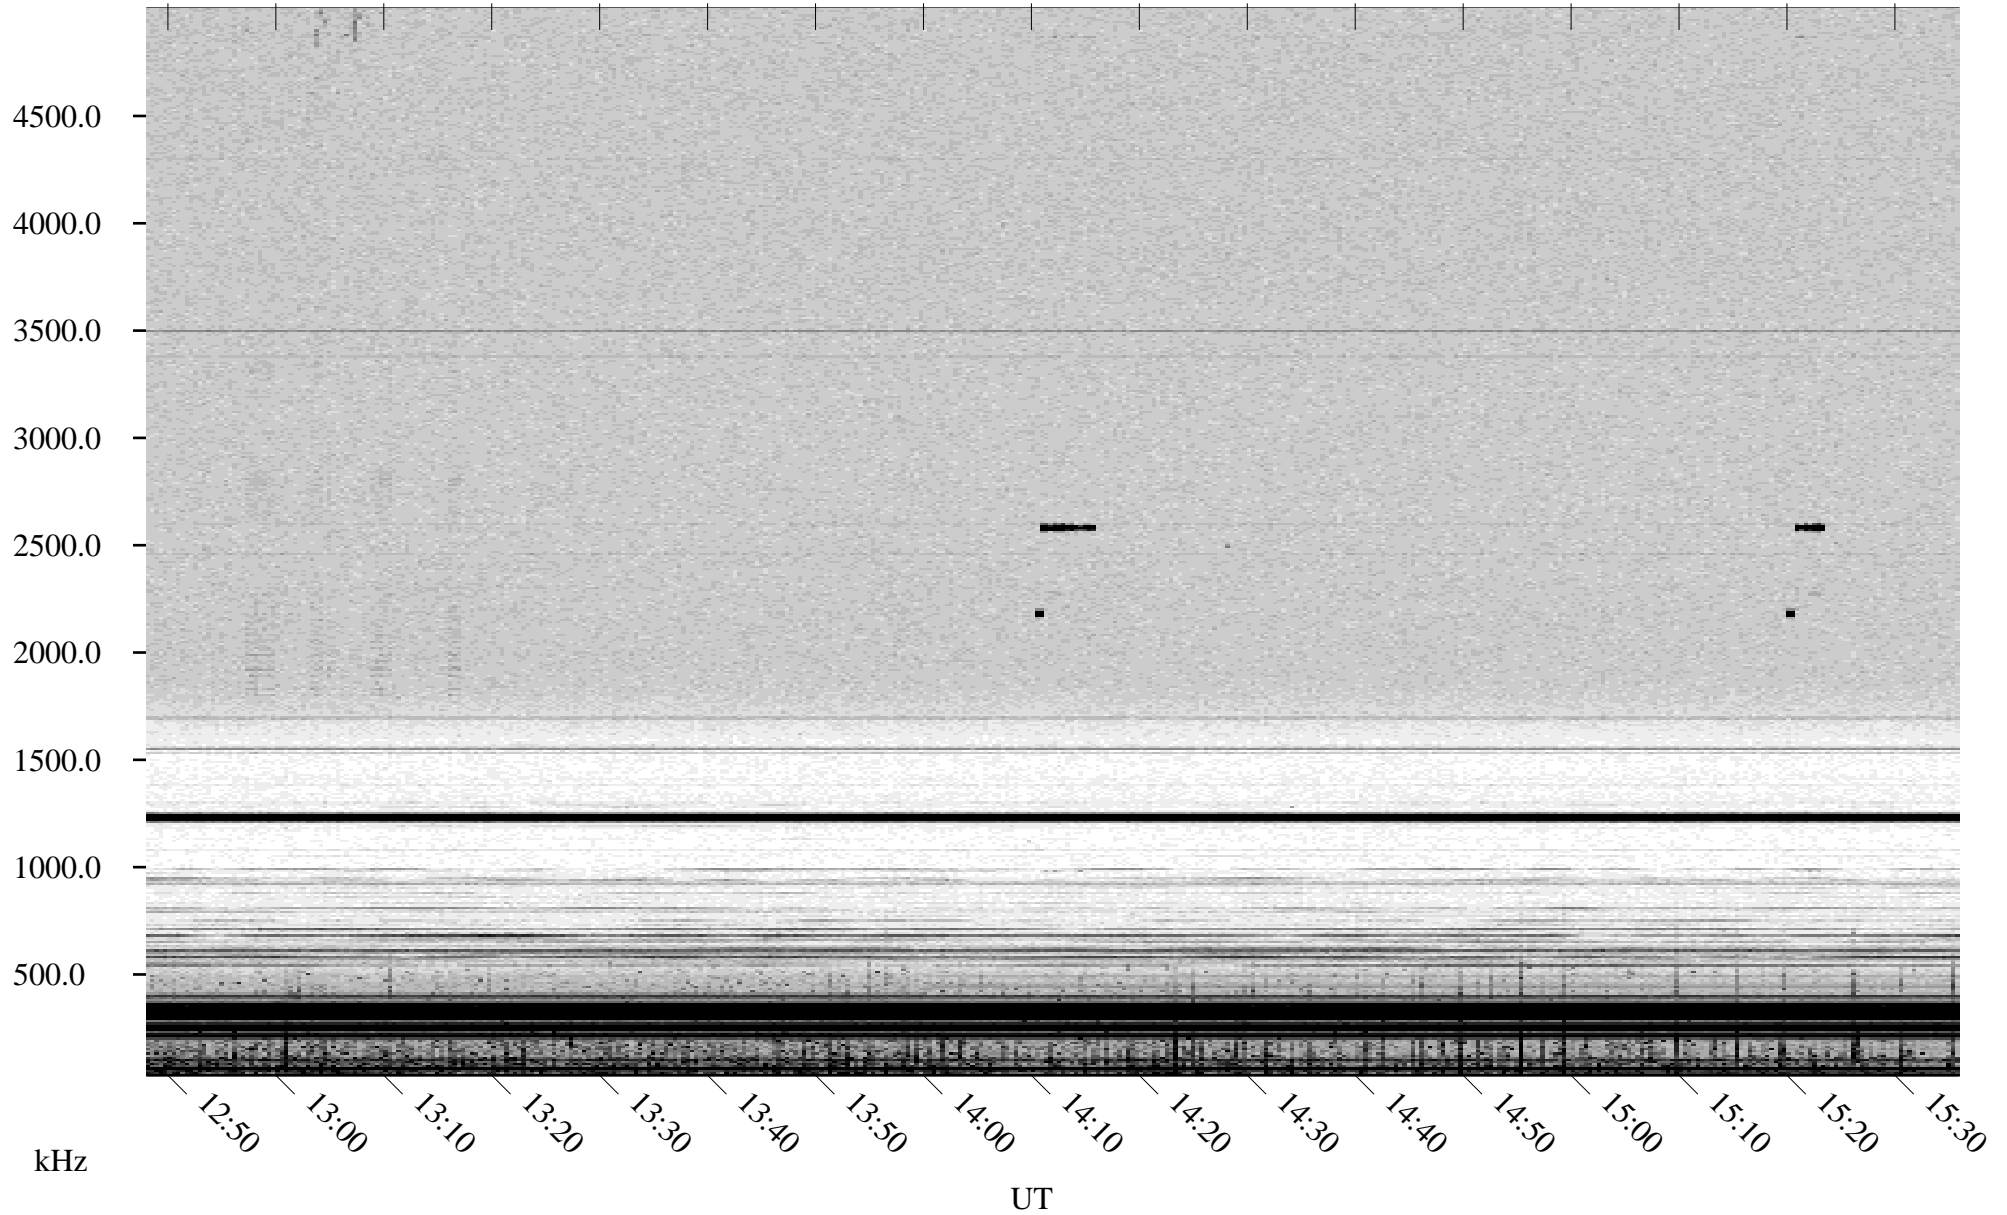

# 07/18/2002 Churchill, Manitoba

Linear Scale    Black = 161    White = 15

ch02198l.r00m max\_12

Page 5

# 07/18/2002 Churchill, Manitoba

Linear Scale    Black = 161    White = 15

ch02198l.r00m max\_12

Page 6

# 07/18/2002 Churchill, Manitoba

Linear Scale    Black = 161    White = 15

ch02198l.r00m max\_12

Page 7

# 07/18/2002 Churchill, Manitoba

Linear Scale    Black = 161    White = 15

ch02198l.r00m max\_12

Page 8