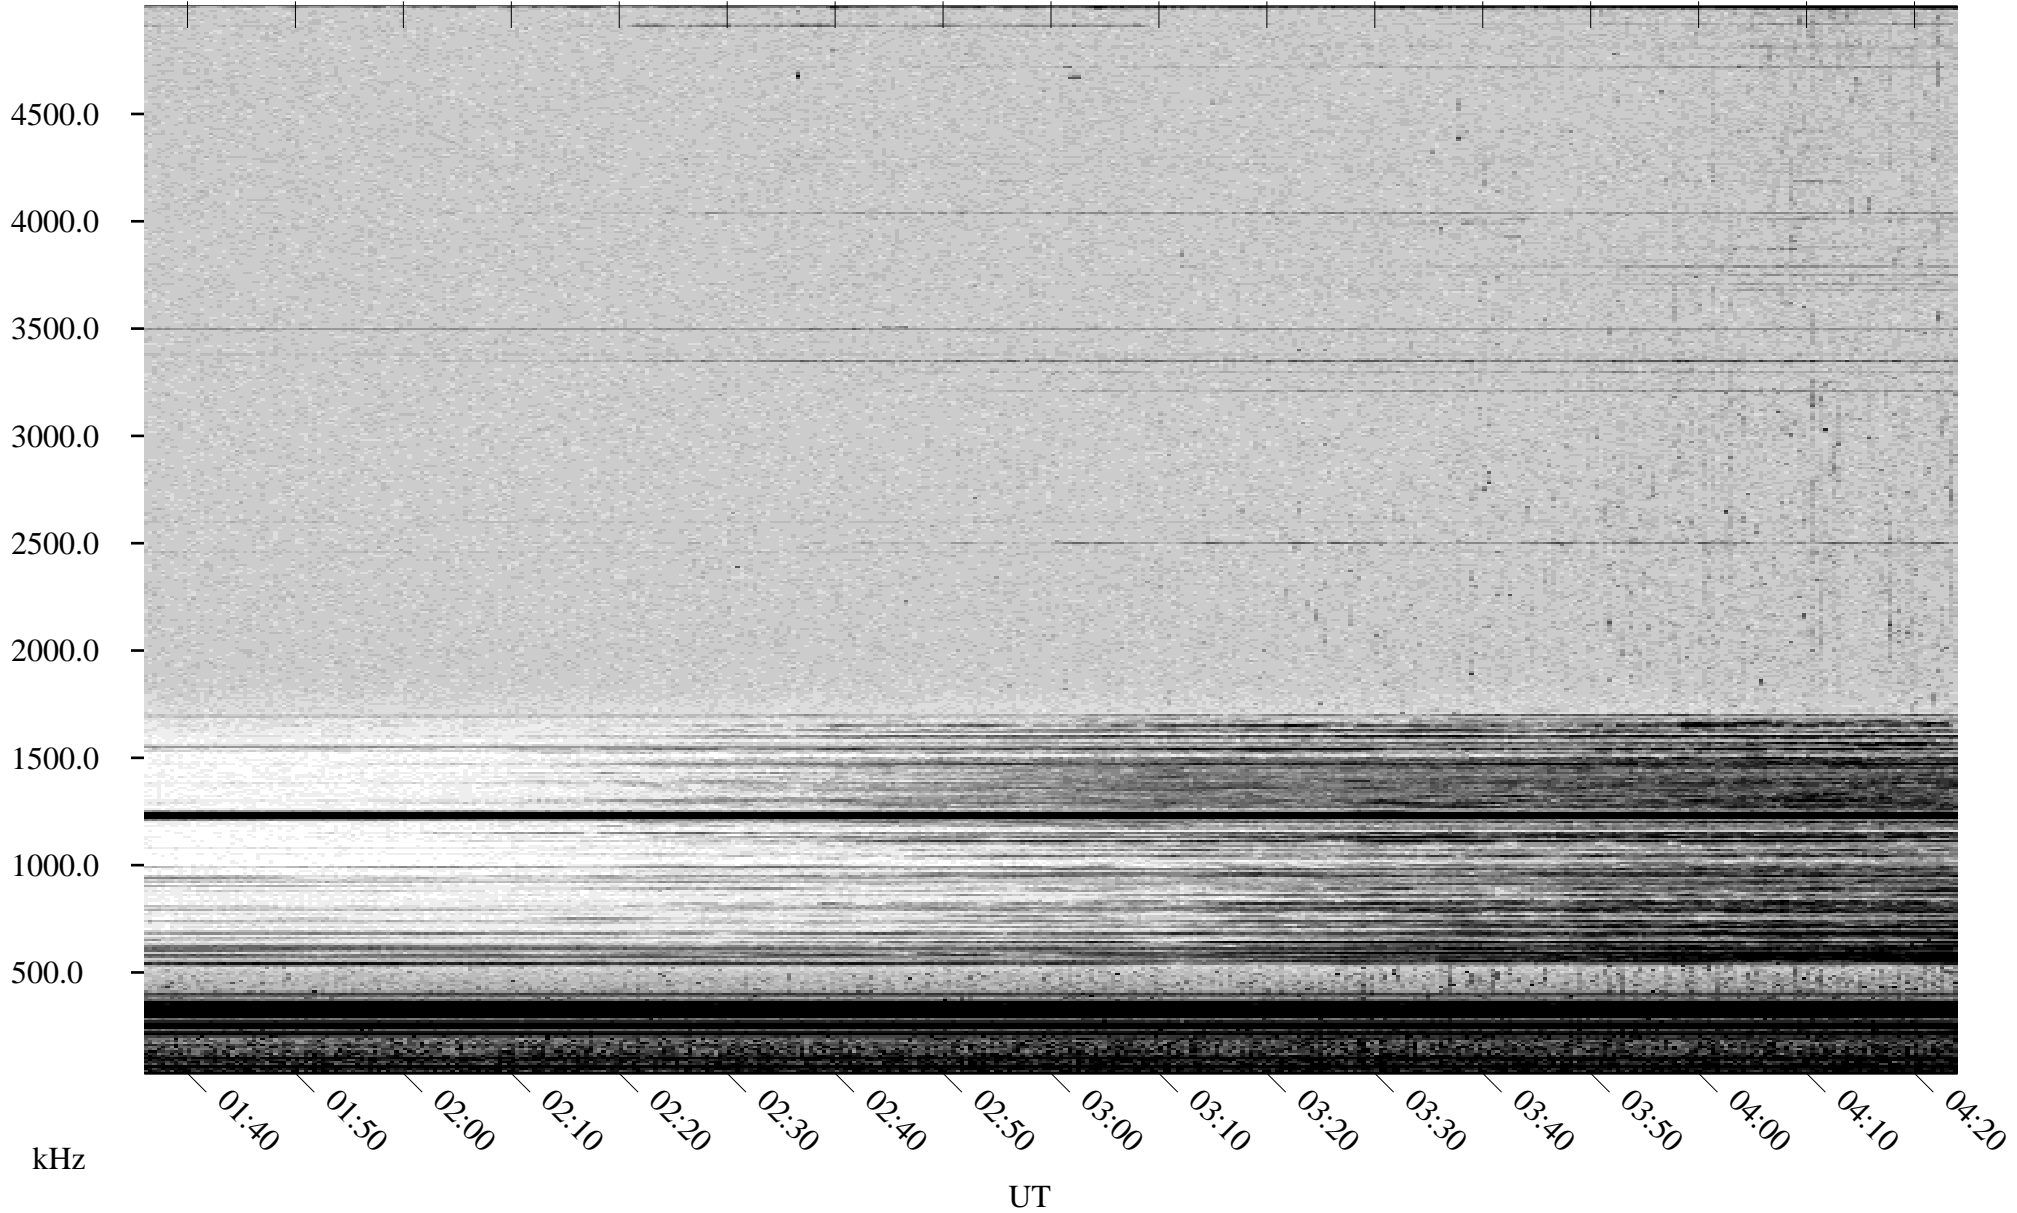

# 07/17/2002 Churchill, Manitoba

Linear Scale    Black = 161    White = 15

ch02198l.r00m max\_12

Page 1

# 07/17/2002 Churchill, Manitoba

Linear Scale    Black = 161    White = 15

ch02198l.r00m max\_12

Page 2

# 07/18/2002 Churchill, Manitoba

Linear Scale    Black = 161    White = 15

ch02198l.r00m max\_12

Page 3

# 07/18/2002 Churchill, Manitoba

Linear Scale    Black = 161    White = 15

ch02198l.r00m max\_12

Page 4