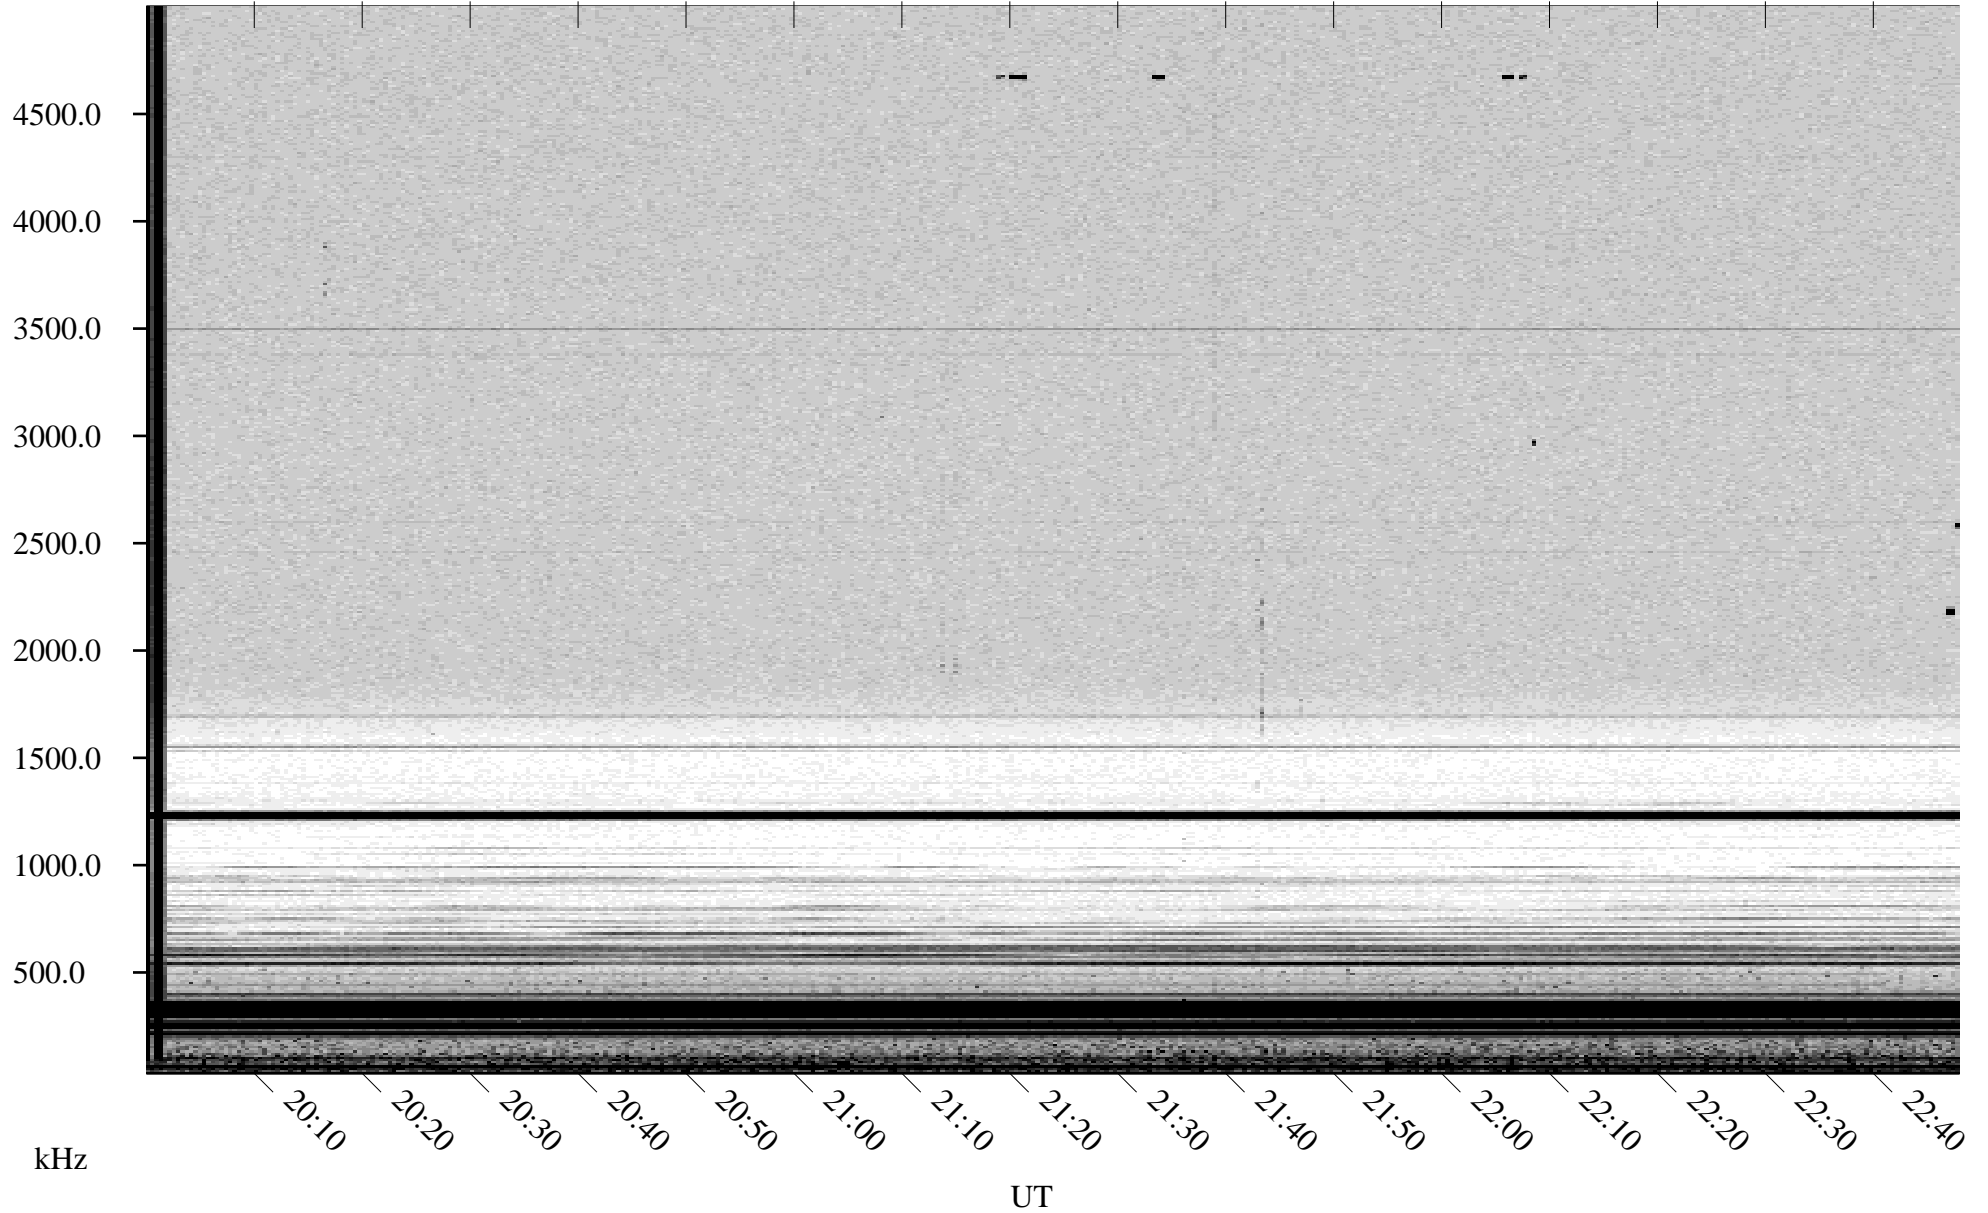

# 07/17/2002 Churchill, Manitoba

Linear Scale    Black = 161    White = 15

ch02198l.r00m max\_12

Page 1

# 07/17/2002 Churchill, Manitoba

Linear Scale    Black = 161    White = 15

ch02198l.r00m max\_12

Page 2

# 07/18/2002 Churchill, Manitoba

Linear Scale    Black = 161    White = 15

ch02198l.r00m max\_12

Page 3

# 07/18/2002 Churchill, Manitoba

Linear Scale    Black = 161    White = 15

ch02198l.r00m max\_12

Page 4