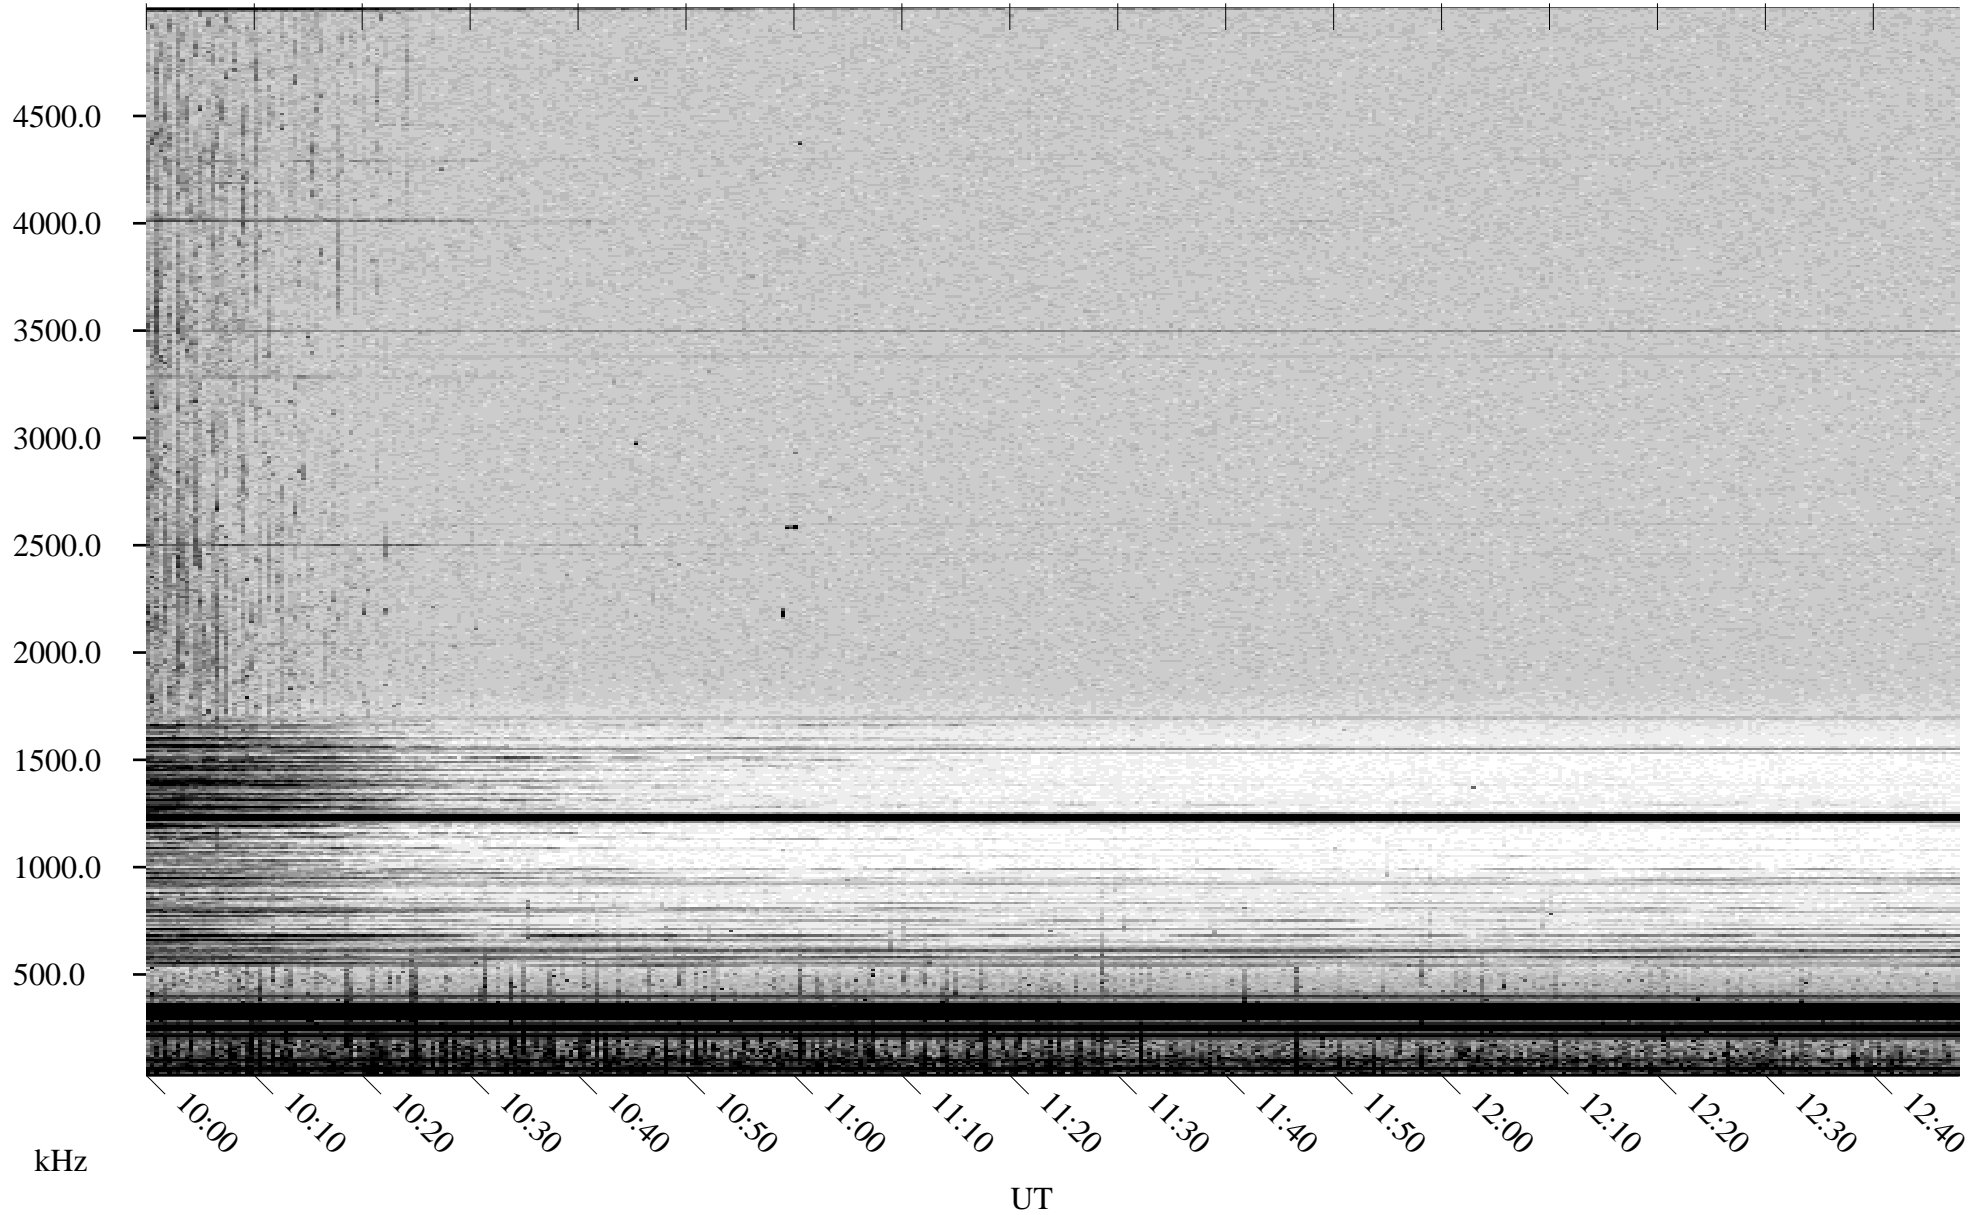

# 07/18/2002 Churchill, Manitoba

Linear Scale    Black = 161    White = 15

ch02198l.r00m max\_12

Page 4

# 07/18/2002 Churchill, Manitoba

Linear Scale    Black = 161    White = 15

ch02198l.r00m max\_12

Page 5

# 07/18/2002 Churchill, Manitoba

Linear Scale    Black = 161    White = 15

ch02198l.r00m max\_12

Page 6

# 07/18/2002 Churchill, Manitoba

Linear Scale    Black = 161    White = 15

ch02198l.r00m max\_12

Page 7