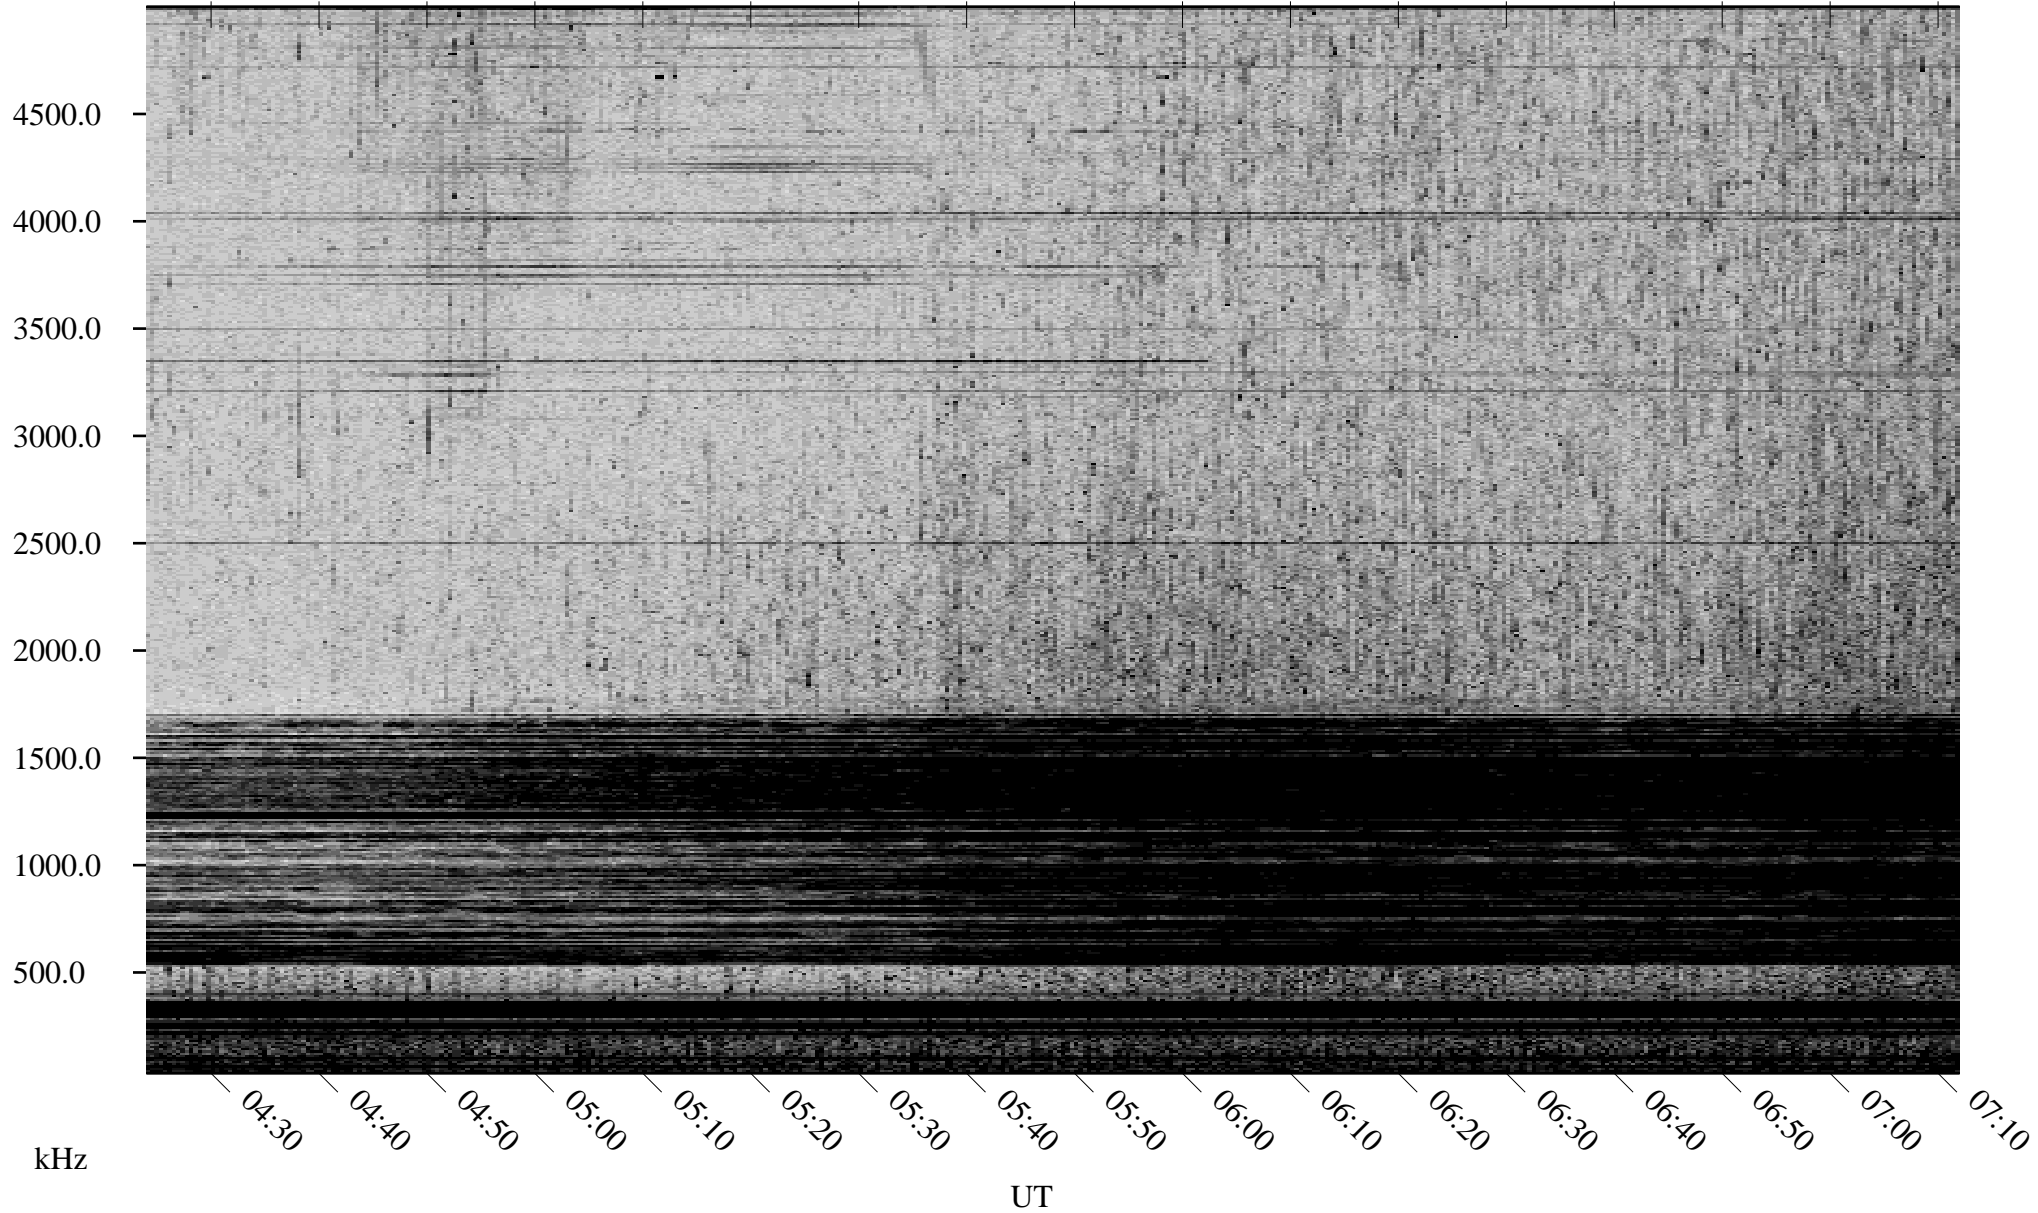

# 07/17/2002 Churchill, Manitoba

Linear Scale    Black = 161    White = 15

ch02198l.r00m max\_12

Page 1

# 07/17/2002 Churchill, Manitoba

Linear Scale    Black = 161    White = 15

ch02198l.r00m max\_12

Page 2

# 07/18/2002 Churchill, Manitoba

Linear Scale    Black = 161    White = 15

ch02198l.r00m max\_12

Page 3

# 07/18/2002 Churchill, Manitoba

Linear Scale    Black = 161    White = 15

ch02198l.r00m max\_12

Page 4