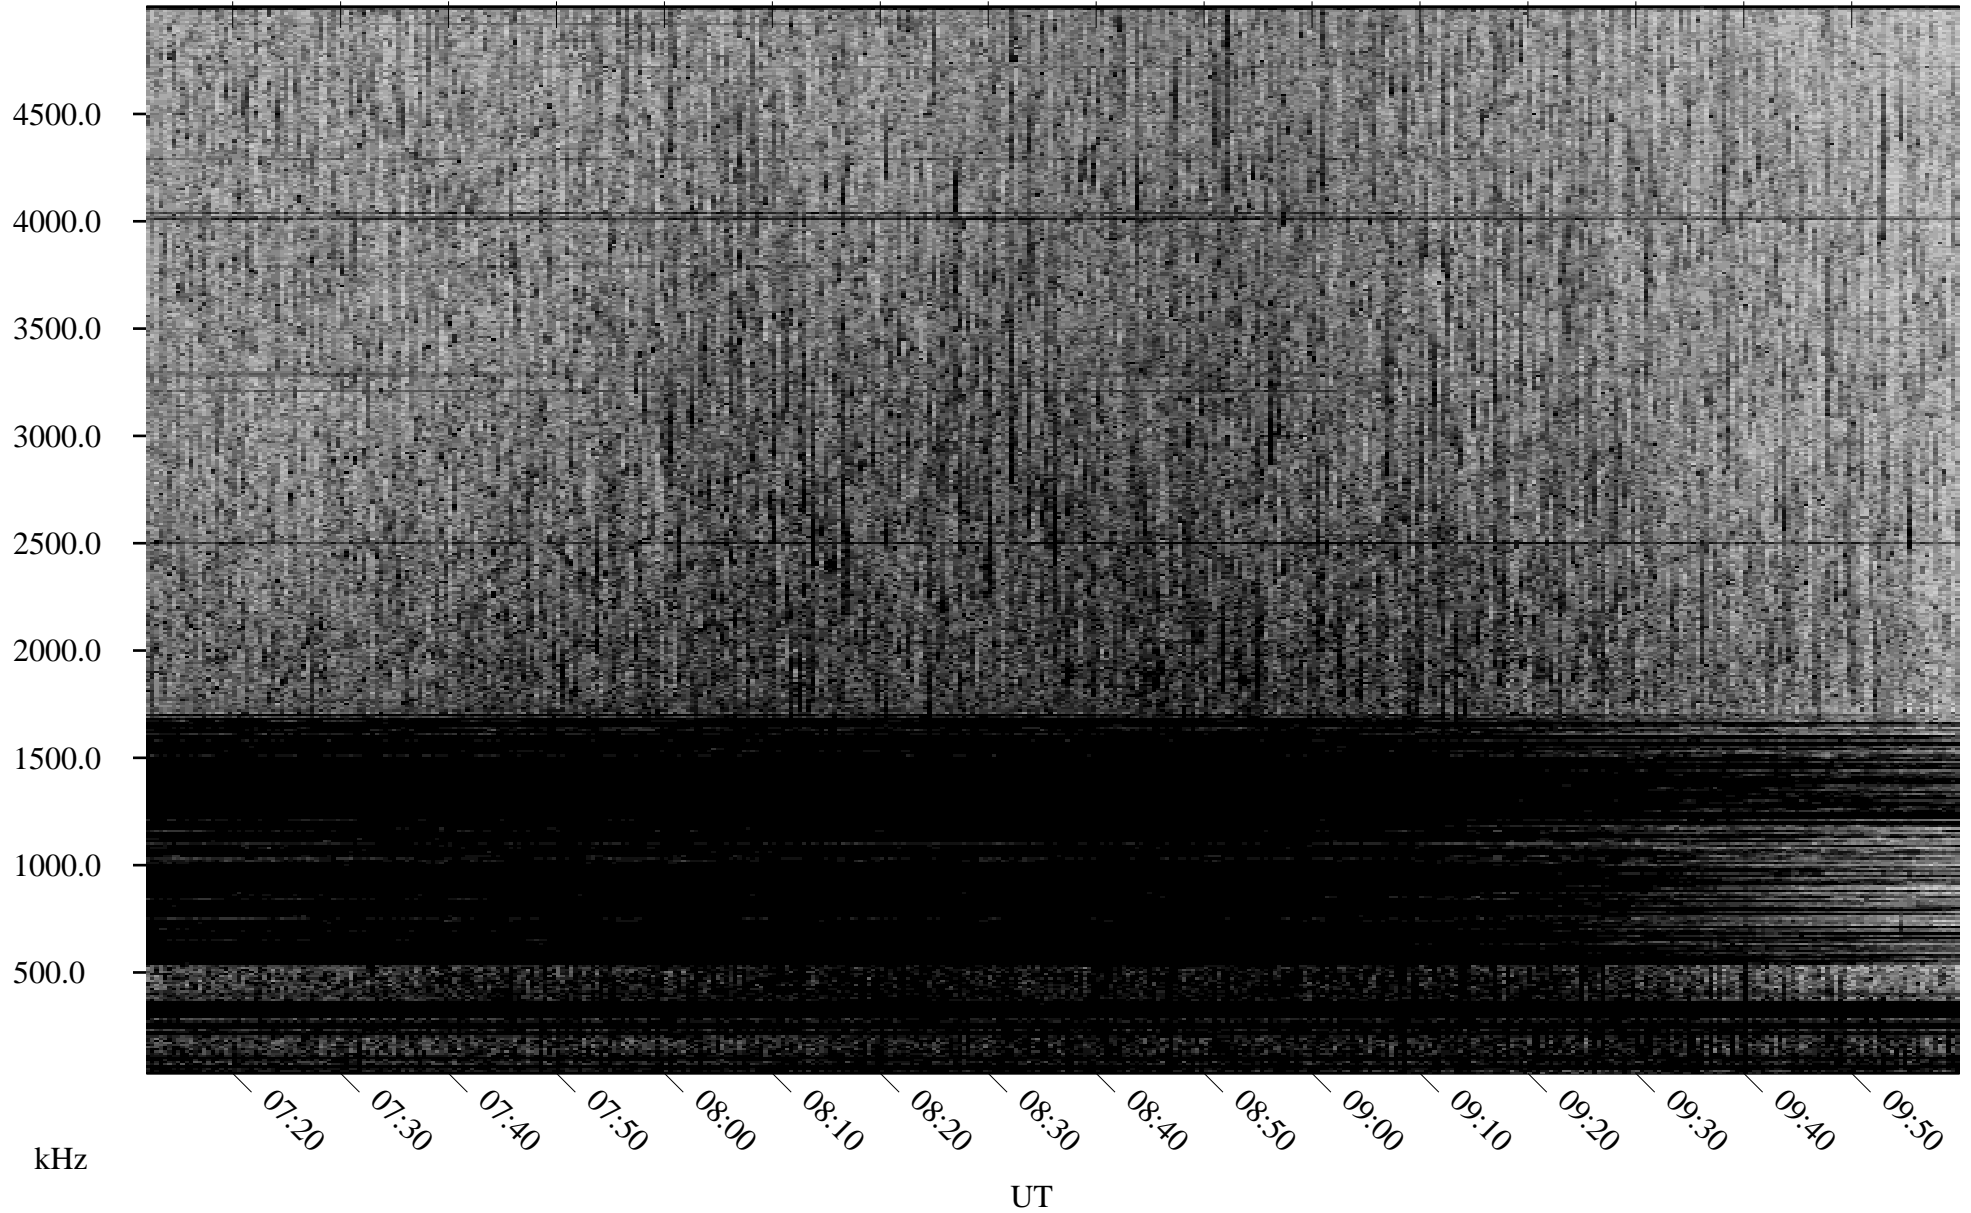

# 07/18/2002 Churchill, Manitoba

Linear Scale    Black = 161    White = 15

ch02198l.r00m max\_12

Page 3

# 07/18/2002 Churchill, Manitoba

Linear Scale    Black = 161    White = 15

ch02198l.r00m max\_12

Page 4

# 07/18/2002 Churchill, Manitoba

Linear Scale    Black = 161    White = 15

ch02198l.r00m max\_12

Page 5