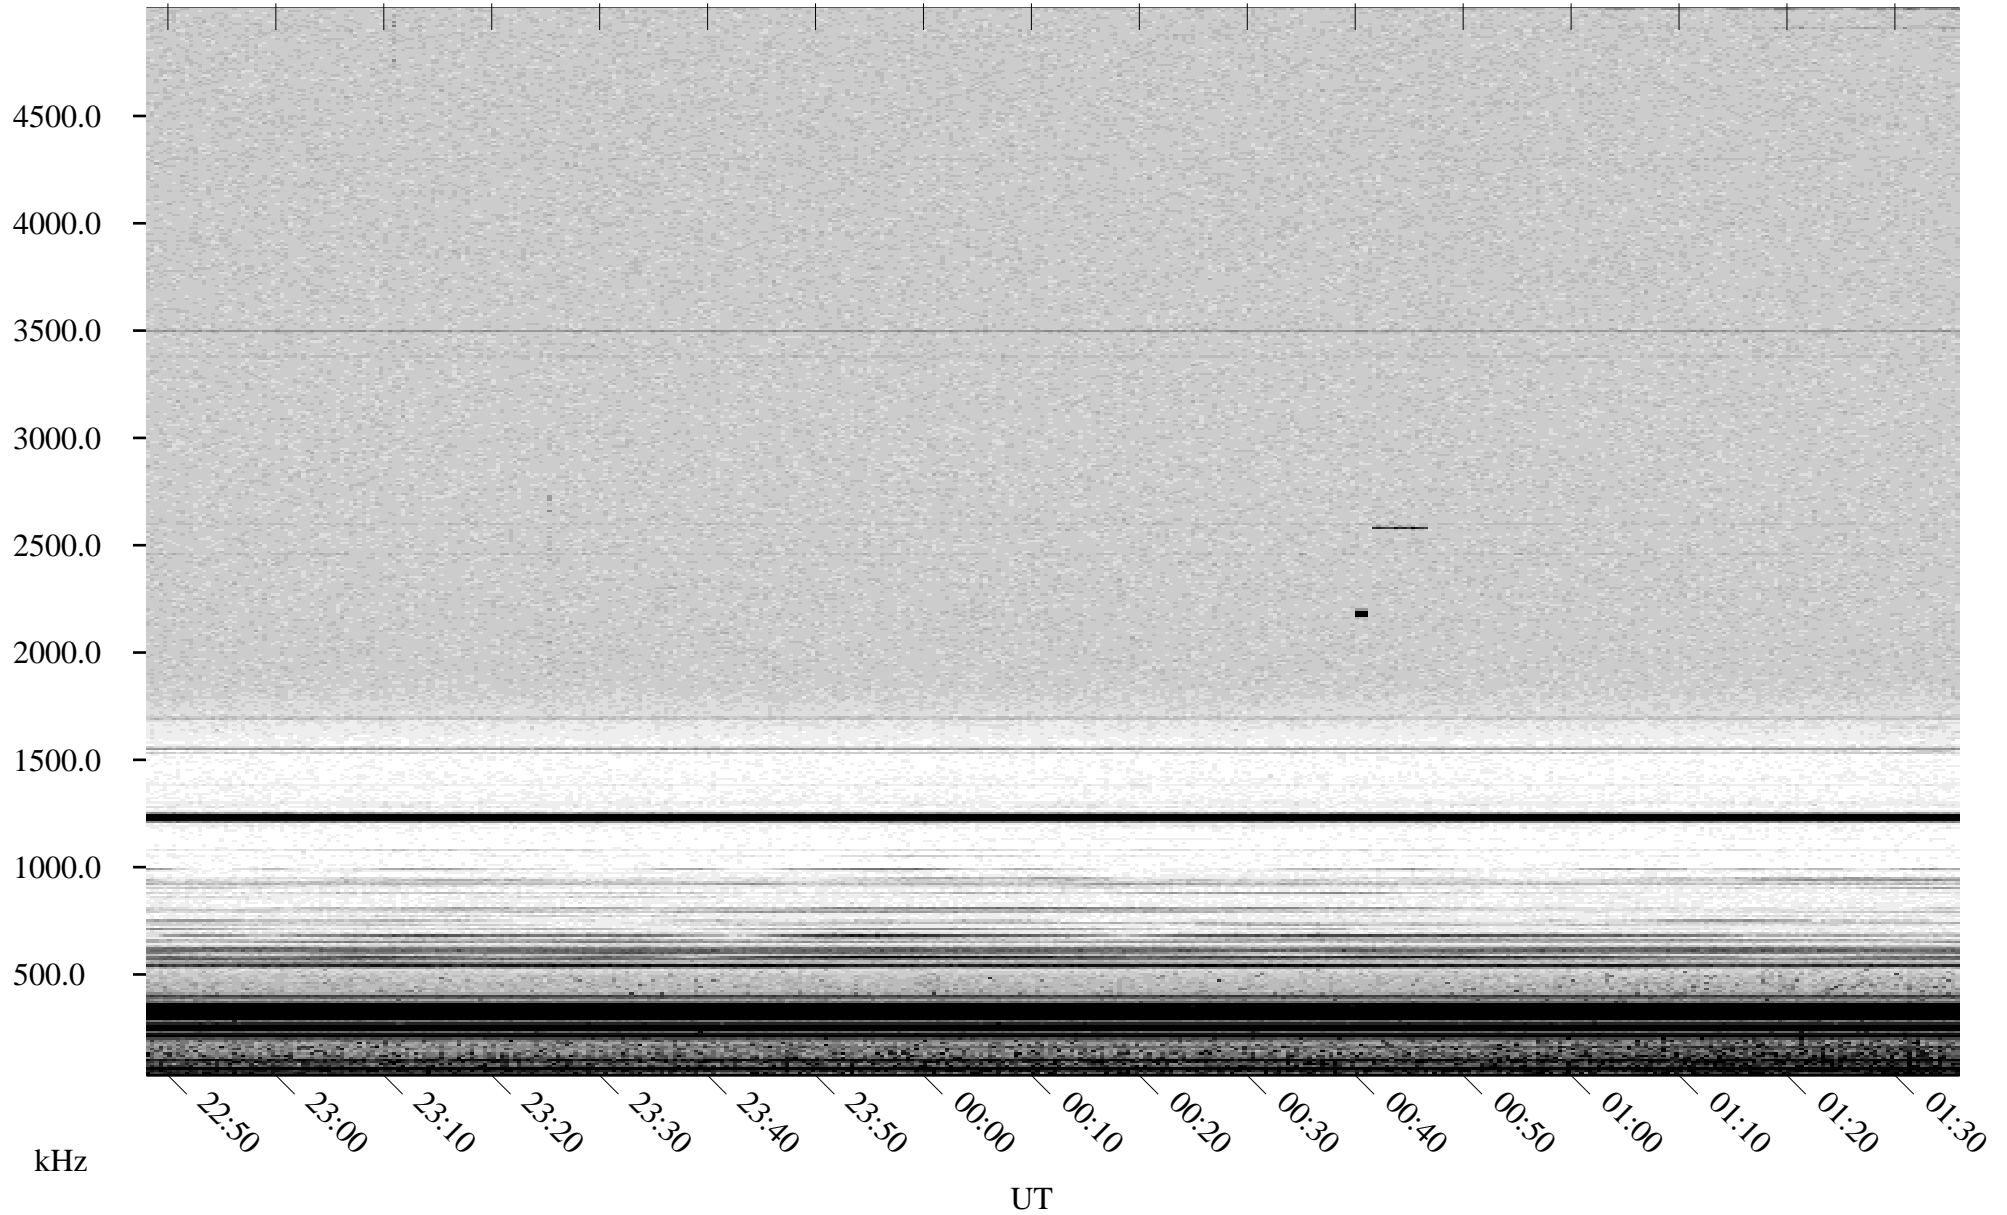

# 07/17/2002 Churchill, Manitoba

Linear Scale    Black = 161    White = 15

ch02198l.r00m max\_12

Page 1

# 07/17/2002 Churchill, Manitoba

Linear Scale    Black = 161    White = 15

ch02198l.r00m max\_12

Page 2

# 07/18/2002 Churchill, Manitoba

Linear Scale    Black = 161    White = 15

ch02198l.r00m max\_12

Page 3

# 07/18/2002 Churchill, Manitoba

Linear Scale    Black = 161    White = 15

ch02198l.r00m max\_12

Page 4