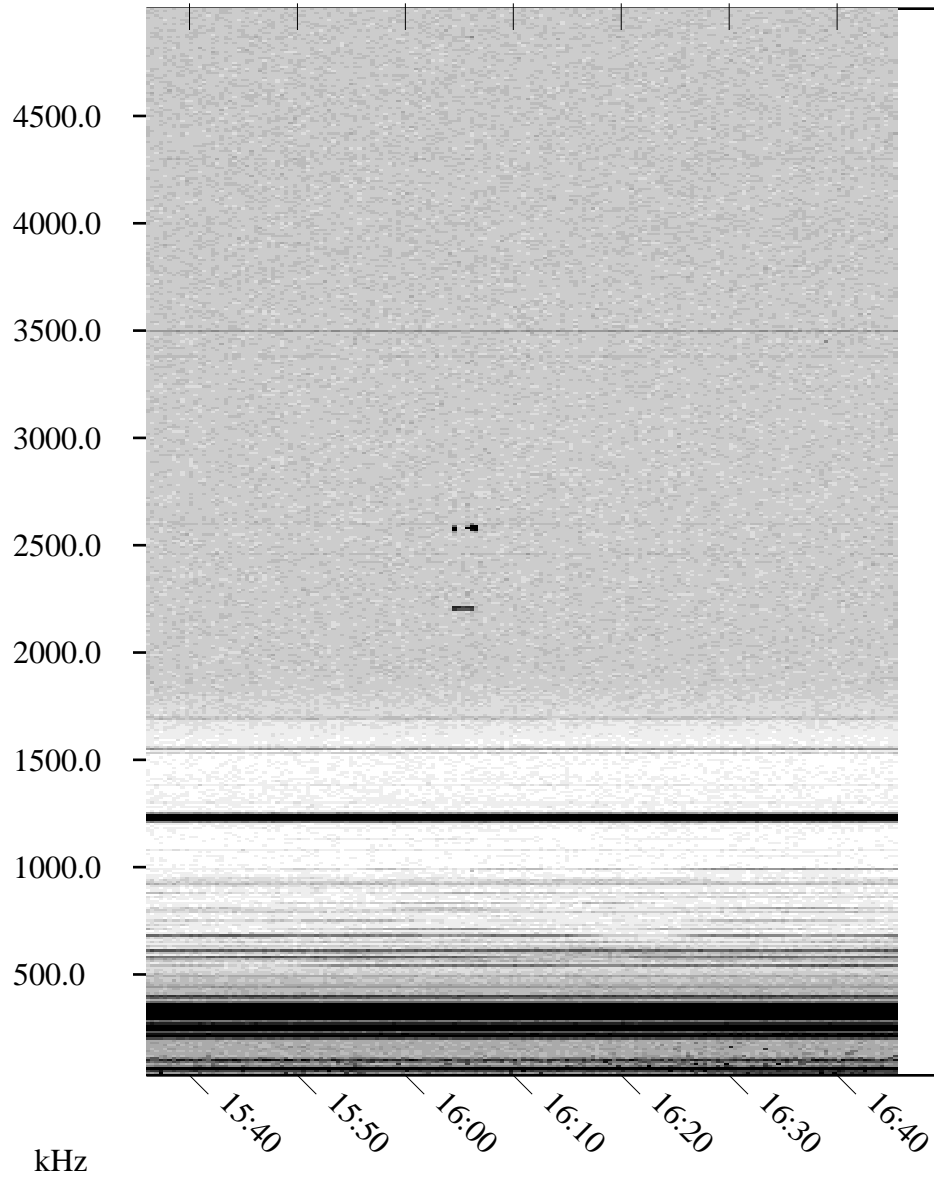

# 07/18/2002 Churchill, Manitoba

Linear Scale    Black = 161    White = 15

ch02199l.r00m max\_12

Page 1

# 07/19/2002 Churchill, Manitoba

Linear Scale    Black = 161    White = 15

ch02199l.r00m max\_12

Page 6

# 07/19/2002 Churchill, Manitoba

Linear Scale    Black = 161    White = 15

ch02199l.r00m max\_12

Page 7

# 07/19/2002 Churchill, Manitoba

Linear Scale    Black = 161    White = 15

ch02199l.r00m max\_12

Page 8

UT