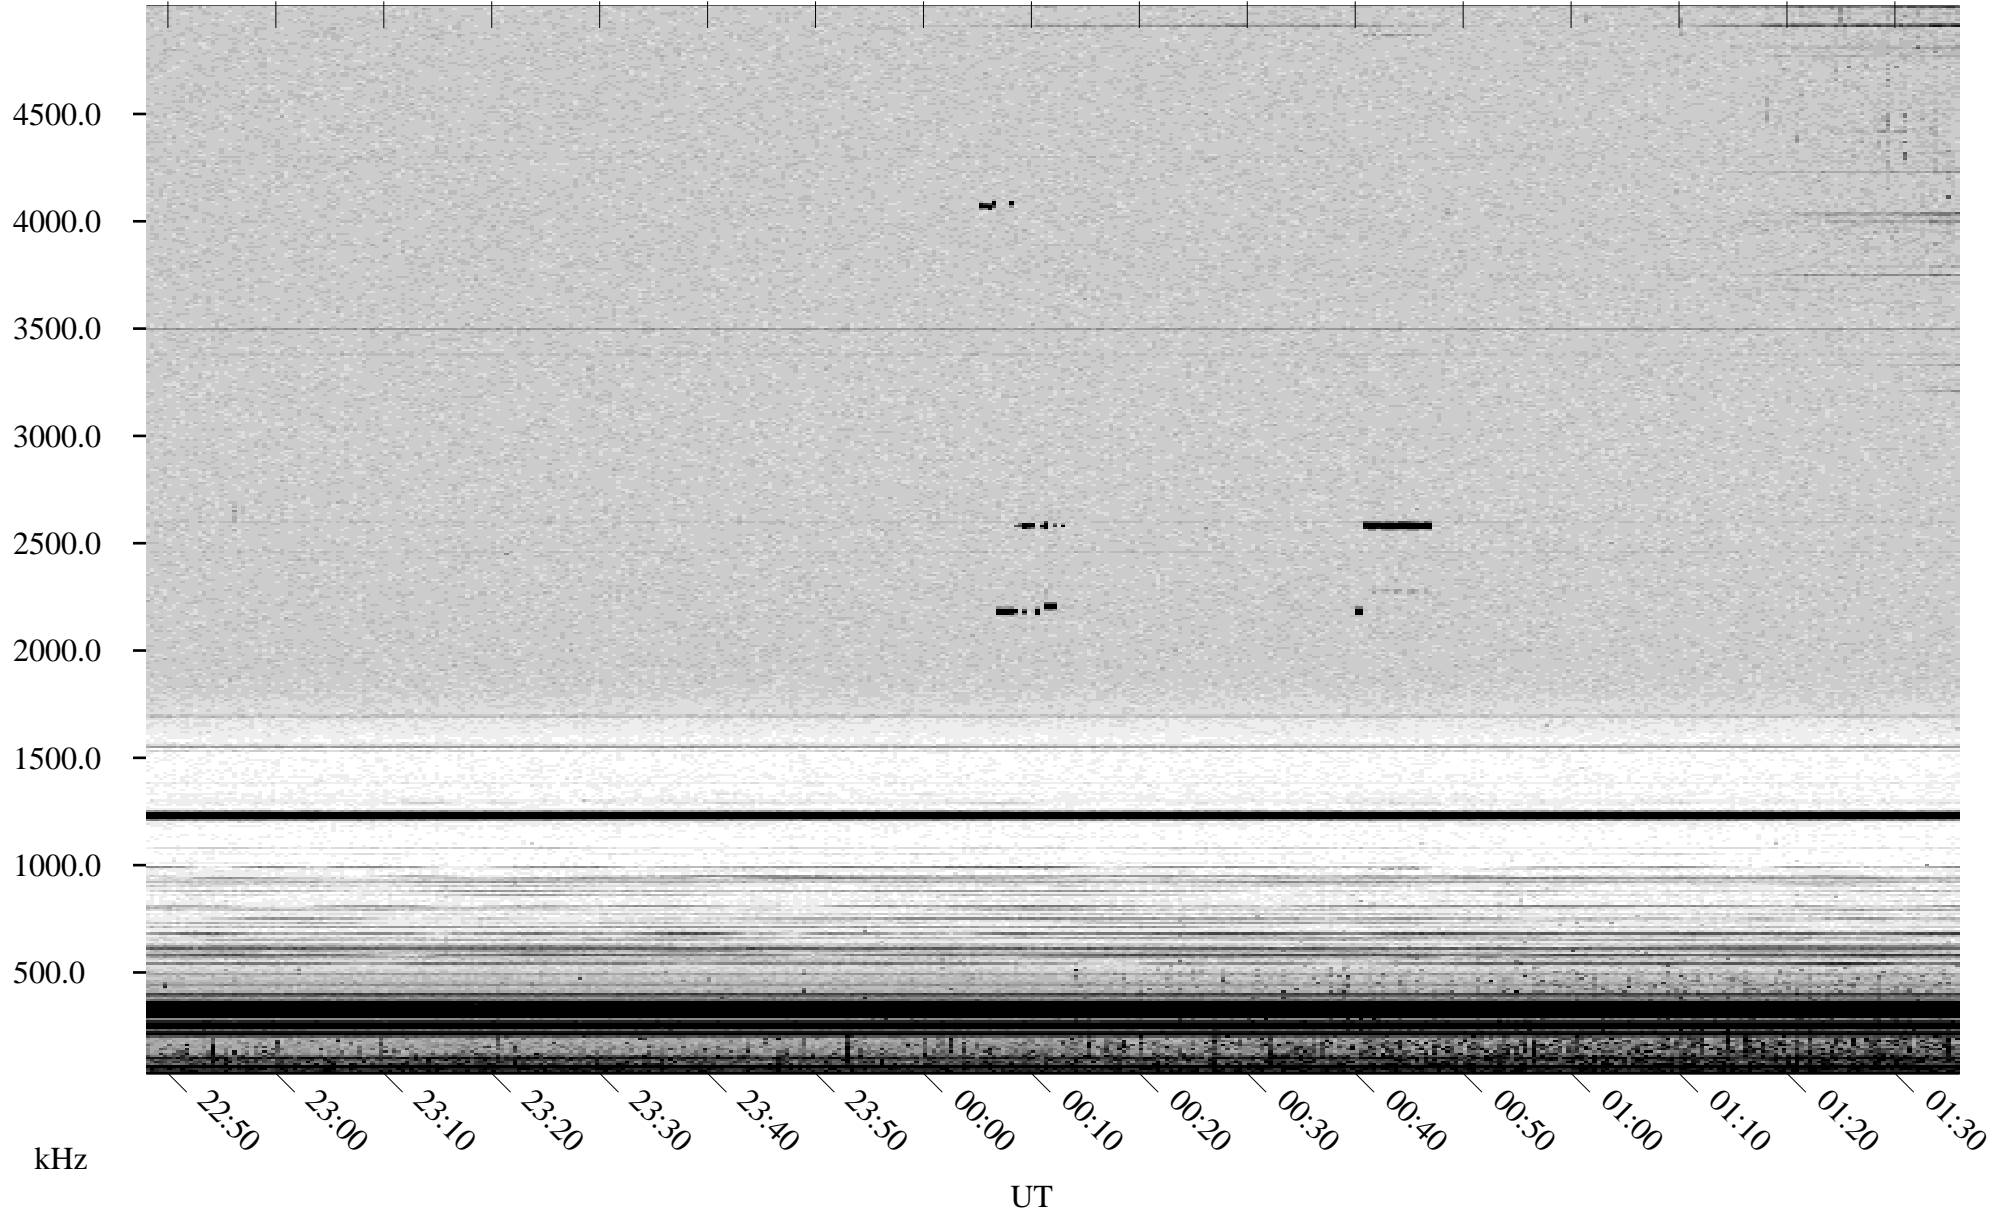

# 07/18/2002 Churchill, Manitoba

Linear Scale    Black = 161    White = 15

ch02199l.r00m max\_12

Page 1

# 07/18/2002 Churchill, Manitoba

Linear Scale    Black = 161    White = 15

ch02199l.r00m max\_12

Page 2

# 07/19/2002 Churchill, Manitoba

Linear Scale    Black = 161    White = 15

ch02199l.r00m max\_12

Page 3

# 07/19/2002 Churchill, Manitoba

Linear Scale    Black = 161    White = 15

ch02199l.r00m max\_12

Page 4