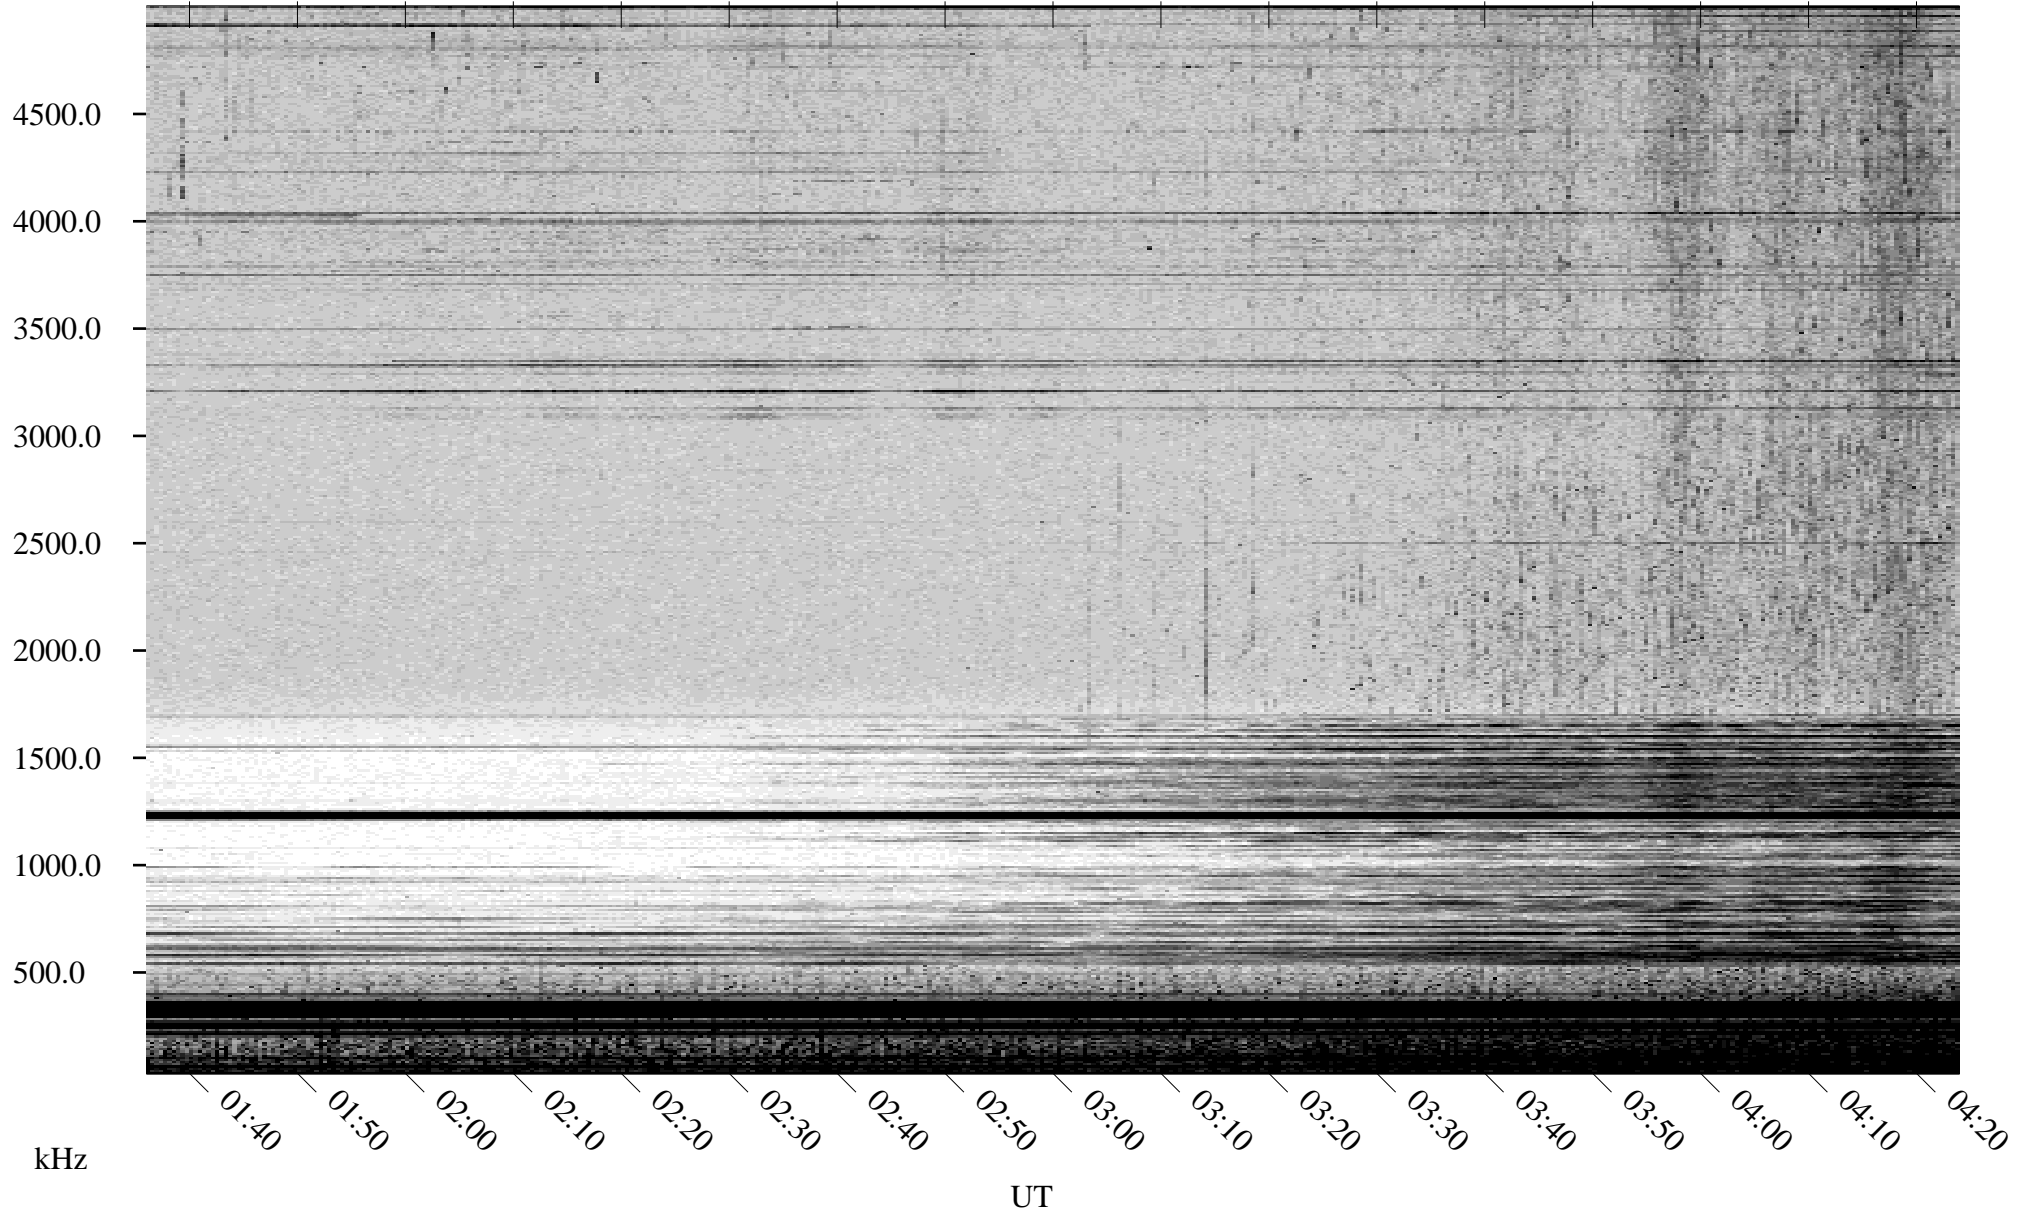

# 07/18/2002 Churchill, Manitoba

Linear Scale    Black = 161    White = 15

ch02199l.r00m max\_12

Page 1

# 07/18/2002 Churchill, Manitoba

Linear Scale    Black = 161    White = 15

ch02199l.r00m max\_12

Page 2

# 07/19/2002 Churchill, Manitoba

Linear Scale    Black = 161    White = 15

ch02199l.r00m max\_12

Page 3

# 07/19/2002 Churchill, Manitoba

Linear Scale    Black = 161    White = 15

ch02199l.r00m max\_12

Page 4