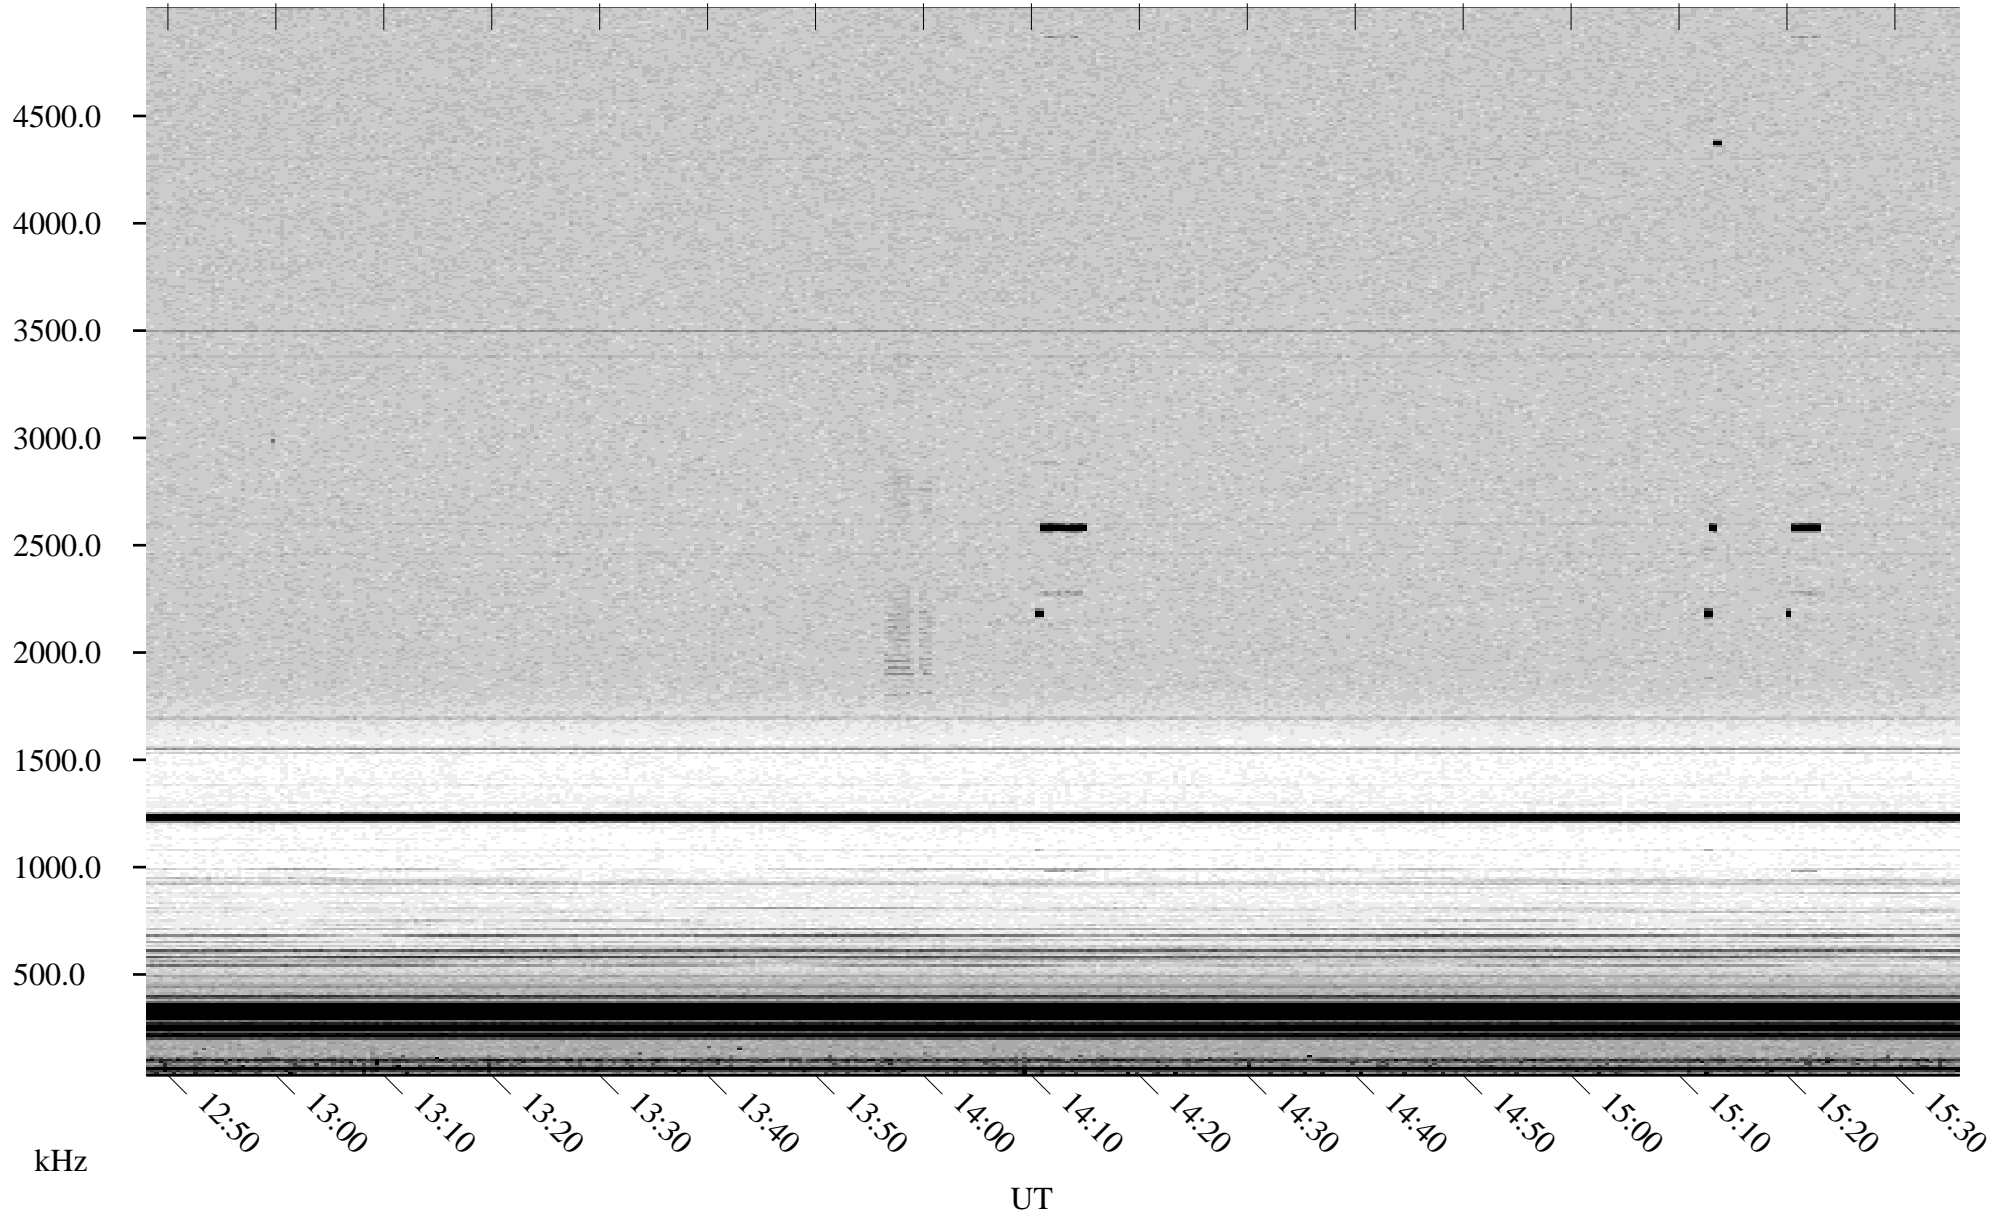

# 07/19/2002 Churchill, Manitoba

Linear Scale    Black = 161    White = 15

ch02199l.r00m max\_12

Page 5

# 07/19/2002 Churchill, Manitoba

Linear Scale    Black = 161    White = 15

ch02199l.r00m max\_12

Page 6

# 07/19/2002 Churchill, Manitoba

Linear Scale    Black = 161    White = 15

ch02199l.r00m max\_12

Page 7

# 07/19/2002 Churchill, Manitoba

Linear Scale    Black = 161    White = 15

ch02199l.r00m max\_12

Page 8

UT