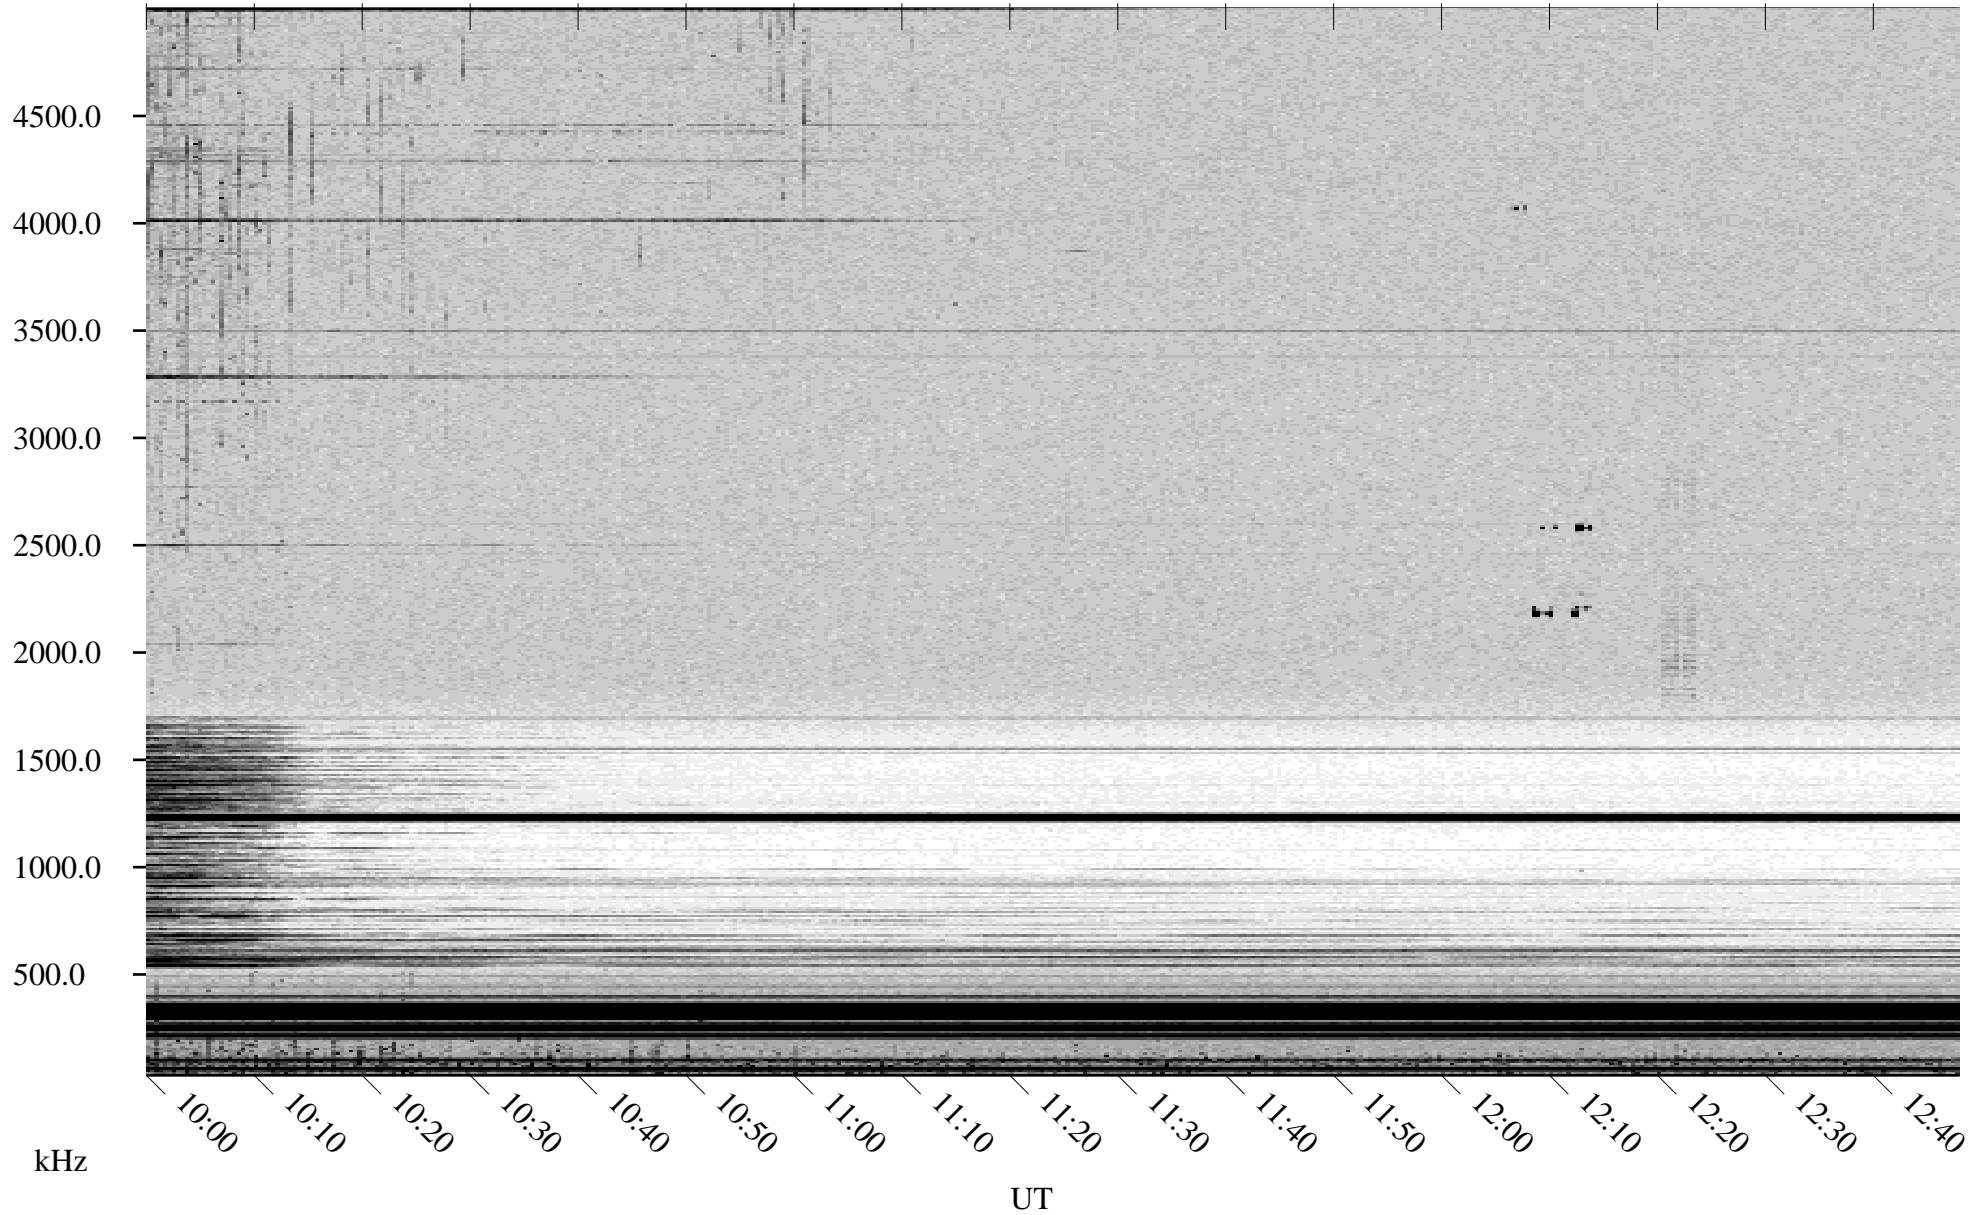

# 07/19/2002 Churchill, Manitoba

Linear Scale    Black = 161    White = 15

ch02199l.r00m max\_12

Page 4

# 07/19/2002 Churchill, Manitoba

Linear Scale    Black = 161    White = 15

ch02199l.r00m max\_12

Page 5

# 07/19/2002 Churchill, Manitoba

Linear Scale    Black = 161    White = 15

ch02199l.r00m max\_12

Page 6

# 07/19/2002 Churchill, Manitoba

Linear Scale    Black = 161    White = 15

ch02199l.r00m max\_12

Page 7