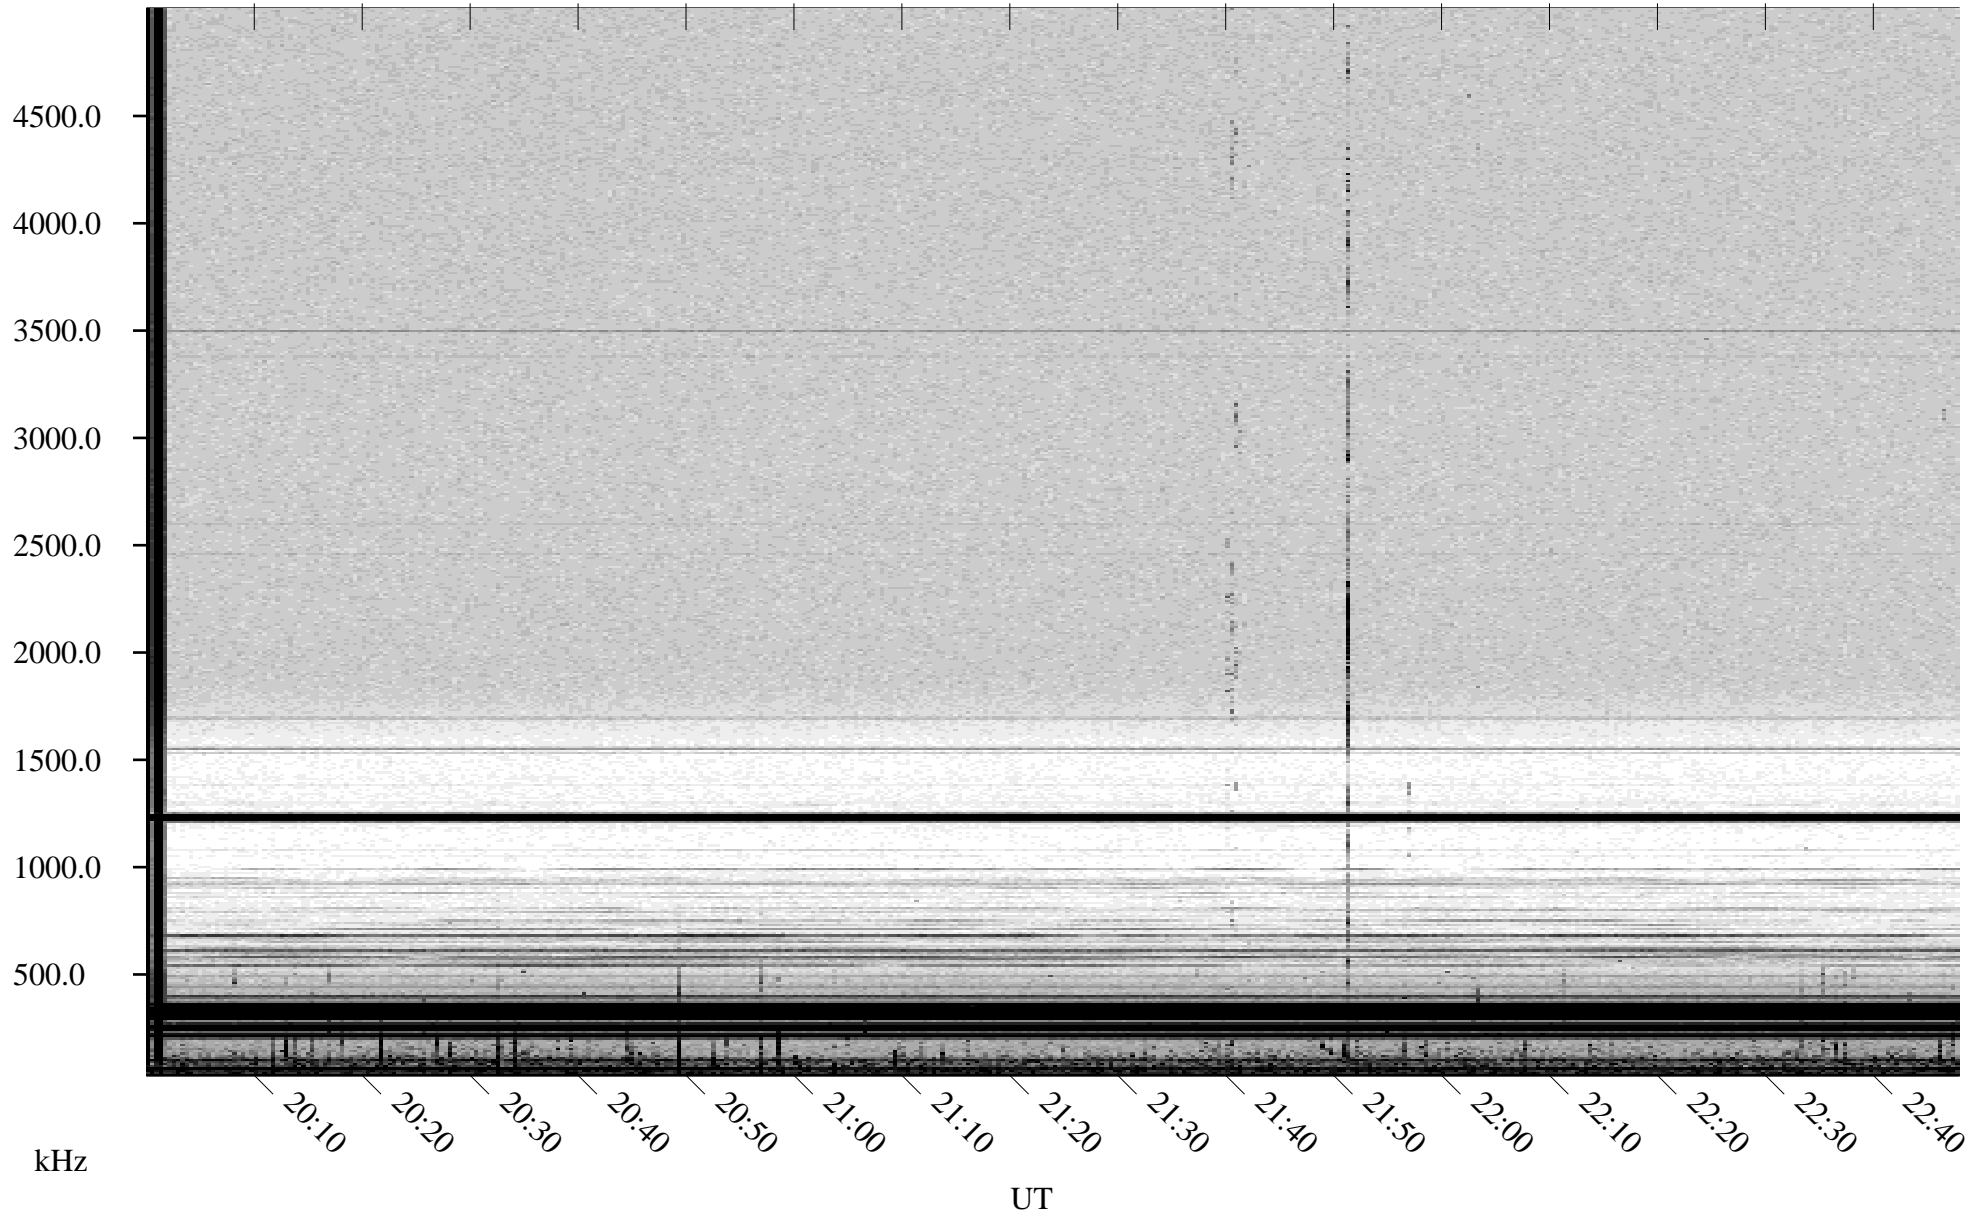

# 07/18/2002 Churchill, Manitoba

Linear Scale    Black = 161    White = 15

ch02199l.r00m max\_12

Page 1

# 07/18/2002 Churchill, Manitoba

Linear Scale    Black = 161    White = 15

ch02199l.r00m max\_12

Page 2

# 07/19/2002 Churchill, Manitoba

Linear Scale    Black = 161    White = 15

ch02199l.r00m max\_12

Page 3

# 07/19/2002 Churchill, Manitoba

Linear Scale    Black = 161    White = 15

ch02199l.r00m max\_12

Page 4