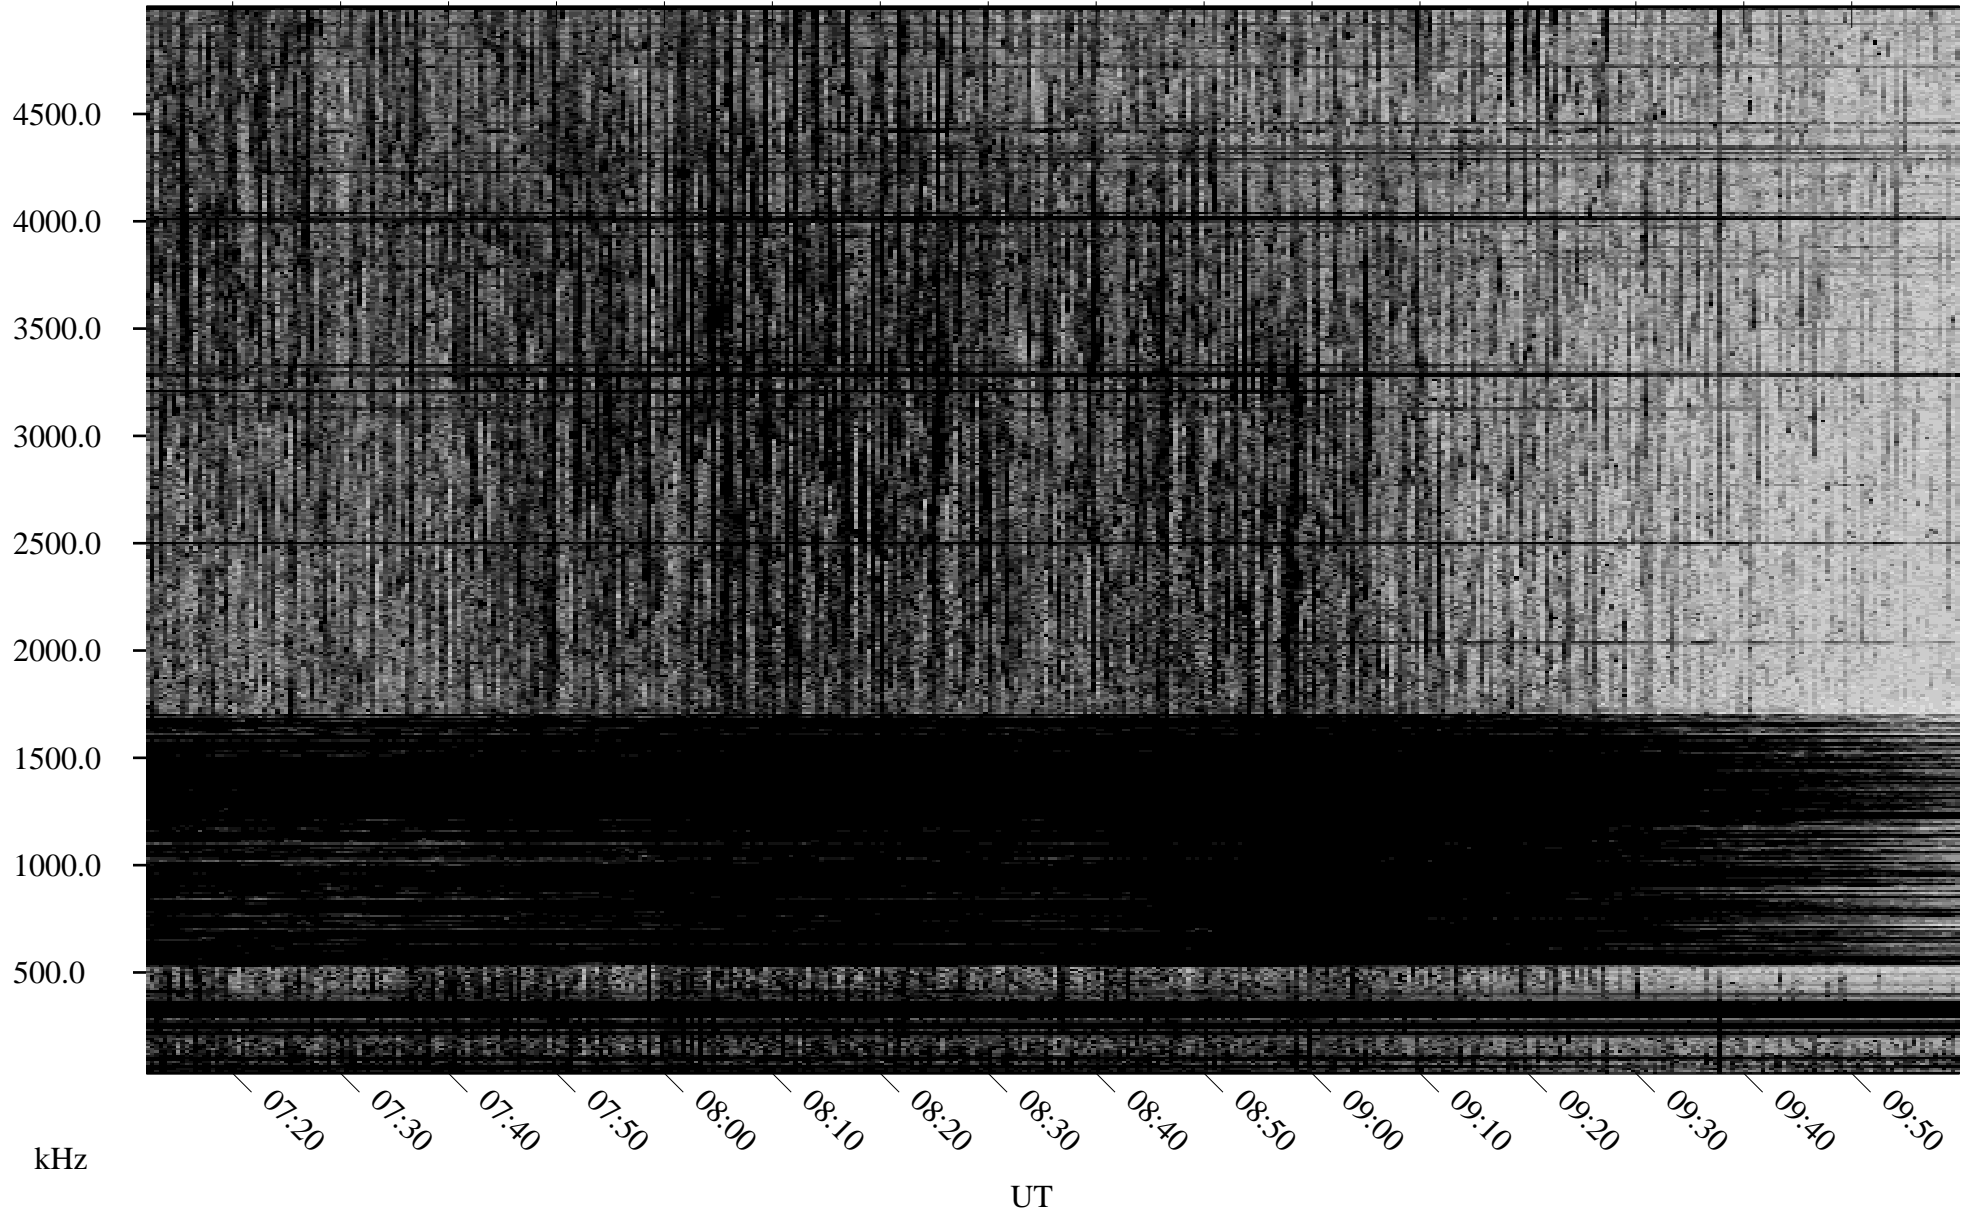

# 07/18/2002 Churchill, Manitoba

Linear Scale    Black = 161    White = 15

ch02199l.r00m max\_12

Page 1

# 07/19/2002 Churchill, Manitoba

Linear Scale    Black = 161    White = 15

ch02199l.r00m max\_12

Page 3

# 07/19/2002 Churchill, Manitoba

Linear Scale    Black = 161    White = 15

ch02199l.r00m max\_12

Page 4

# 07/19/2002 Churchill, Manitoba

Linear Scale    Black = 161    White = 15

ch02199l.r00m max\_12

Page 5