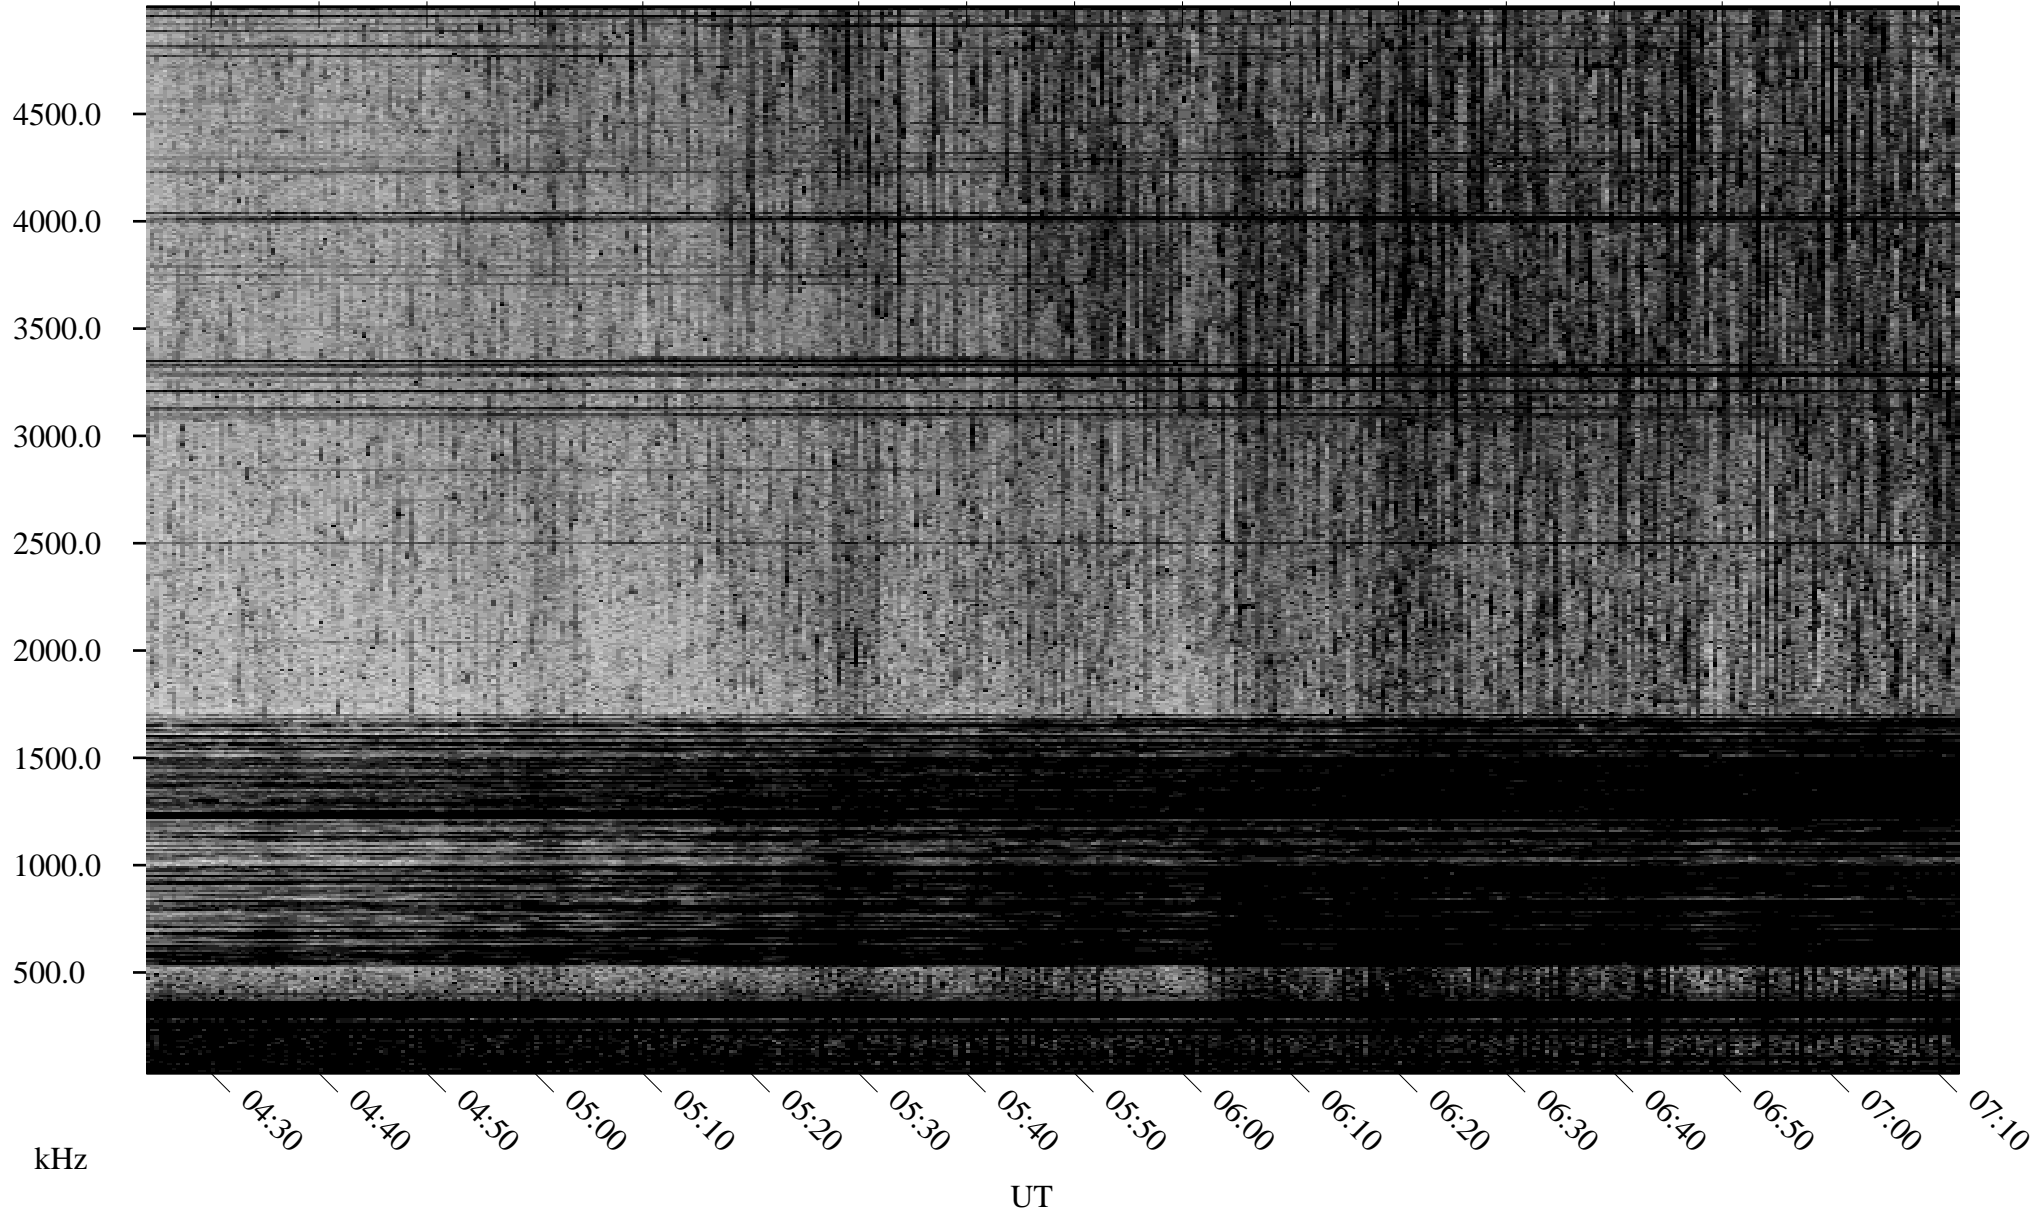

# 07/18/2002 Churchill, Manitoba

Linear Scale    Black = 161    White = 15

ch02199l.r00m max\_12

Page 1

# 07/18/2002 Churchill, Manitoba

Linear Scale    Black = 161    White = 15

ch02199l.r00m max\_12

Page 2

# 07/19/2002 Churchill, Manitoba

Linear Scale    Black = 161    White = 15

ch02199l.r00m max\_12

Page 3

# 07/19/2002 Churchill, Manitoba

Linear Scale    Black = 161    White = 15

ch02199l.r00m max\_12

Page 4