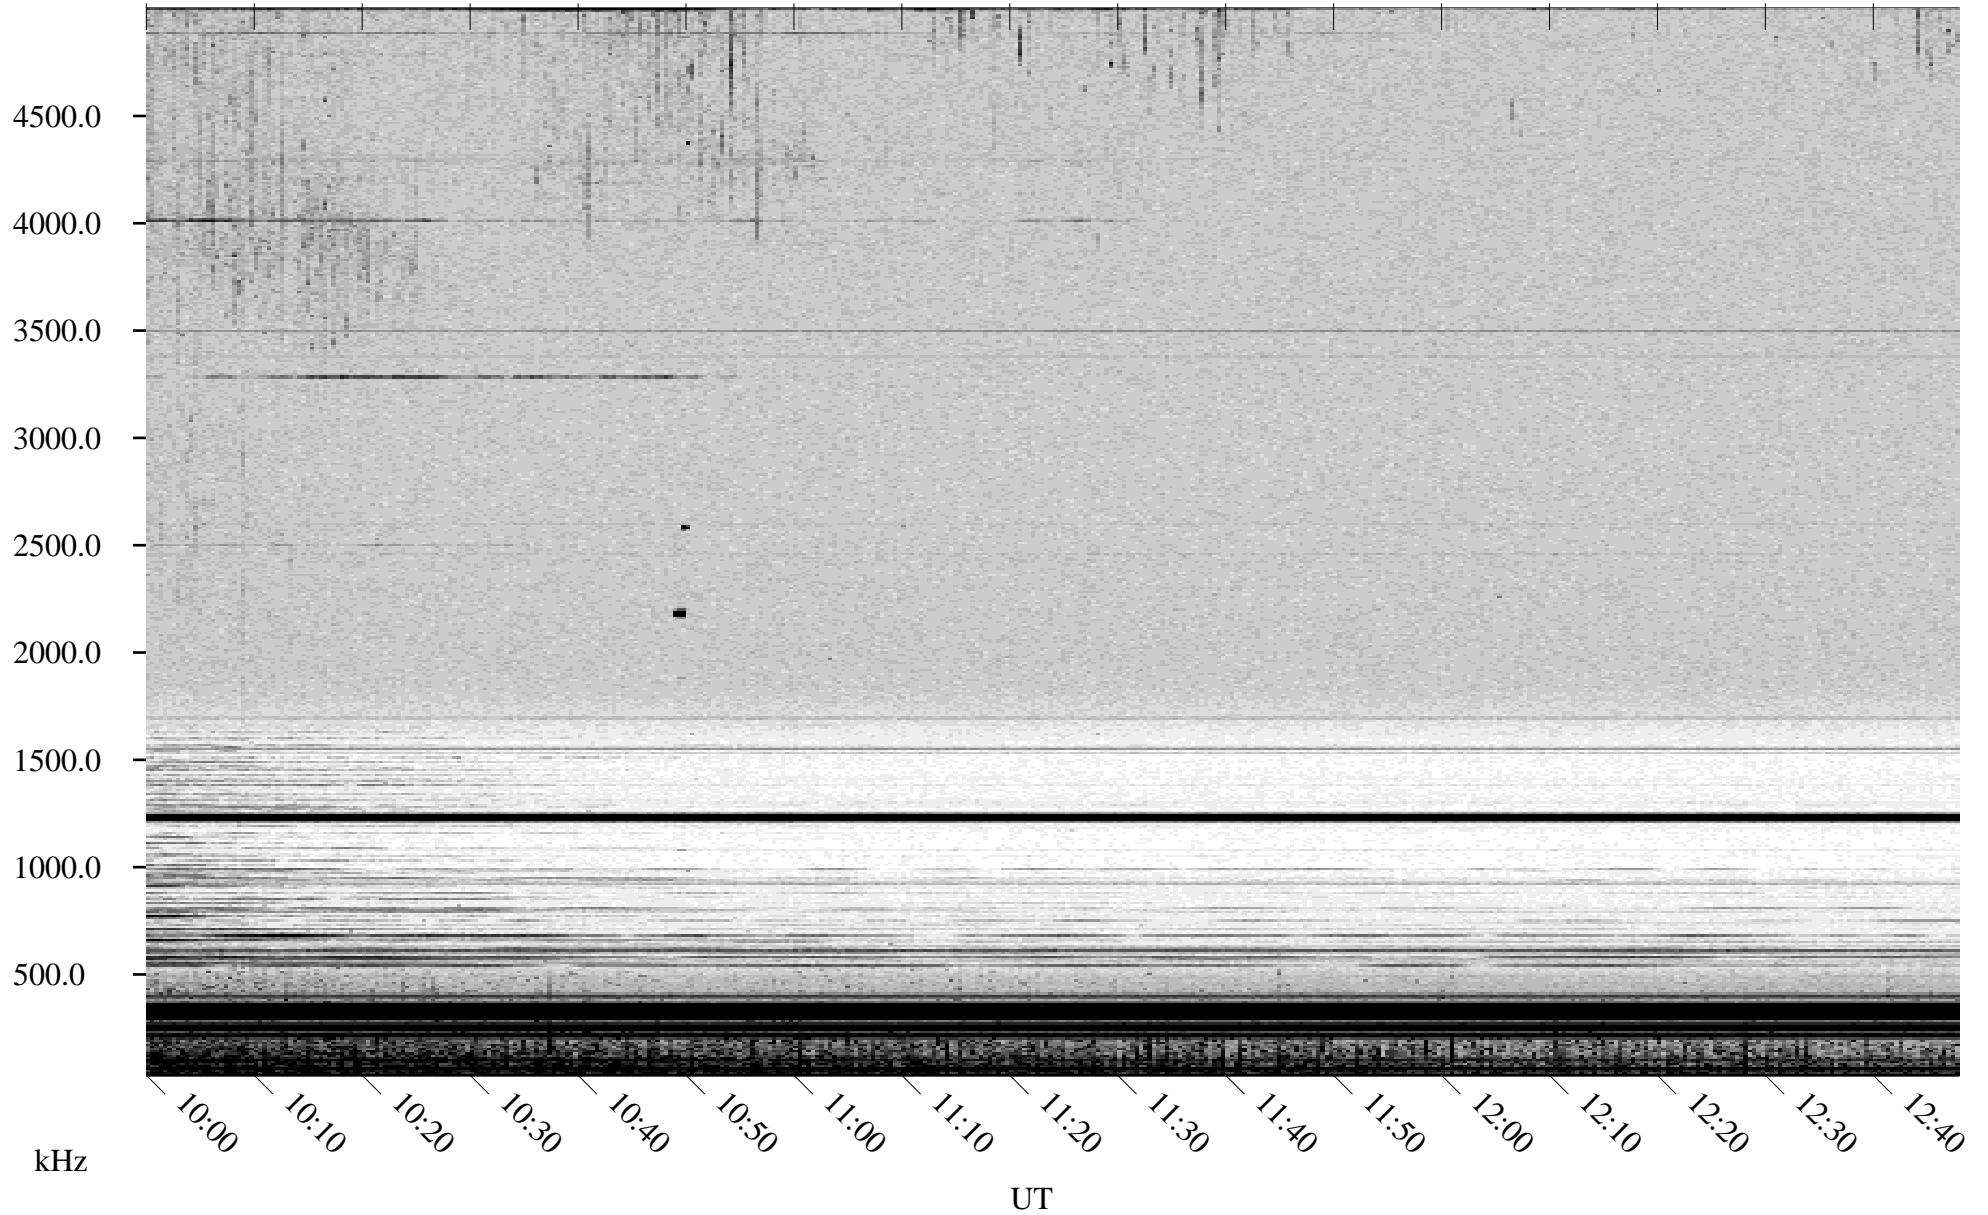

07/19/2002 Churchill, Manitoba

Linear Scale Black = 161 White = 15

ch02200l.r01m max_12

Page 1

07/19/2002 Churchill, Manitoba

Linear Scale Black = 161 White = 15

ch02200l.r01m max_12

Page 2

07/20/2002 Churchill, Manitoba

Linear Scale Black = 161 White = 15

ch02200l.r01m max_12

Page 3

07/20/2002 Churchill, Manitoba

Linear Scale Black = 161 White = 15

ch02200l.r01m max_12

Page 4

07/20/2002 Churchill, Manitoba

Linear Scale Black = 161 White = 15

ch02200l.r01m max_12

Page 5

07/20/2002 Churchill, Manitoba

Linear Scale Black = 161 White = 15

ch02200l.r01m max_12

Page 6

07/20/2002 Churchill, Manitoba

Linear Scale Black = 161 White = 15

ch02200l.r01m max_12

Page 7

07/20/2002 Churchill, Manitoba

Linear Scale Black = 161 White = 15

ch022001.r01m max_12