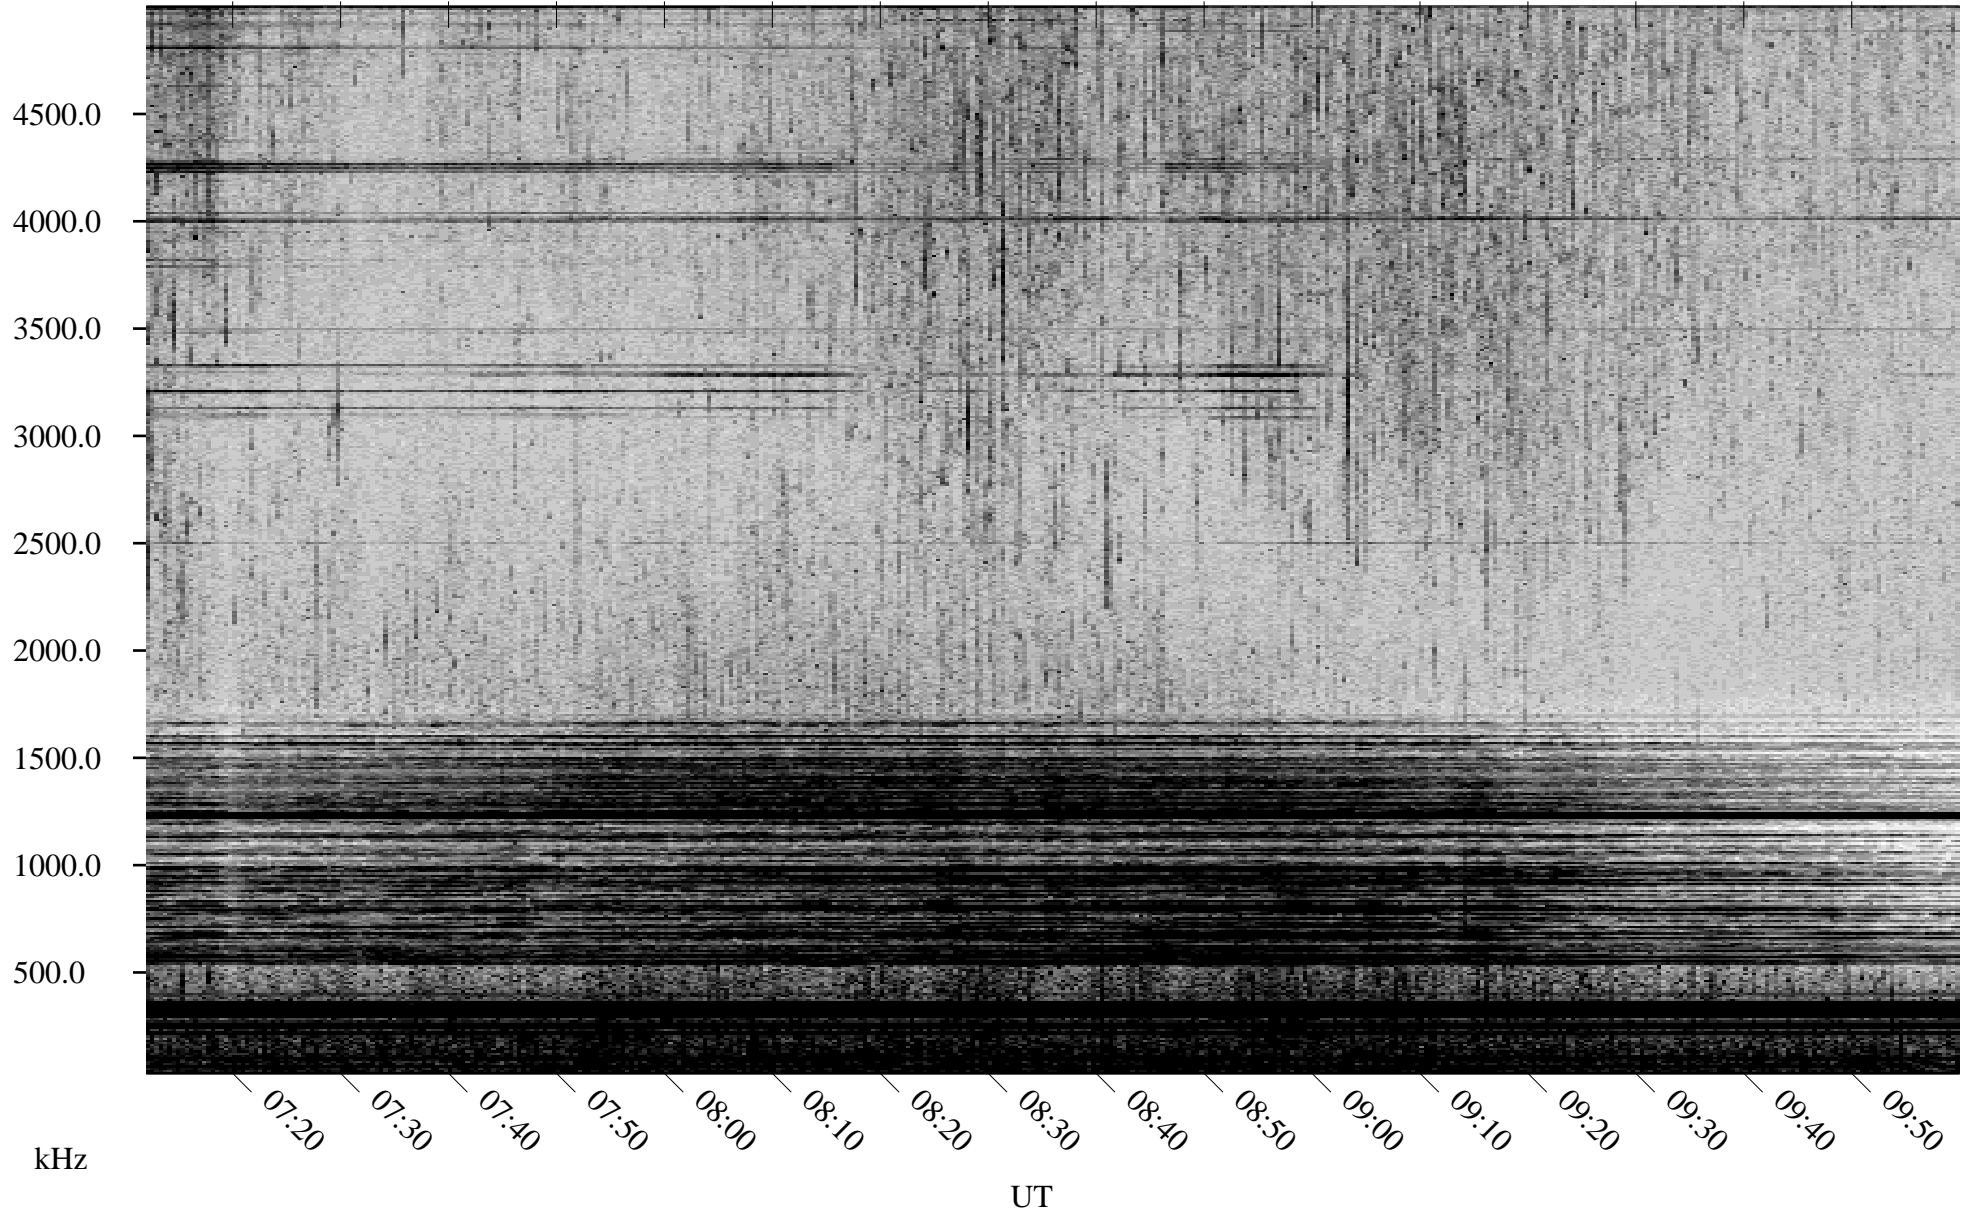

07/19/2002 Churchill, Manitoba

Linear Scale Black = 161 White = 15

ch02200l.r01m max_12

Page 1

07/19/2002 Churchill, Manitoba

Linear Scale Black = 161 White = 15

ch02200l.r01m max_12

Page 2

07/20/2002 Churchill, Manitoba

Linear Scale Black = 161 White = 15

ch02200l.r01m max_12

Page 3

07/20/2002 Churchill, Manitoba

Linear Scale Black = 161 White = 15

ch02200l.r01m max_12

Page 4

07/20/2002 Churchill, Manitoba

Linear Scale Black = 161 White = 15

ch02200l.r01m max_12

Page 5

07/20/2002 Churchill, Manitoba

Linear Scale Black = 161 White = 15

ch02200l.r01m max_12

Page 6

07/20/2002 Churchill, Manitoba

Linear Scale Black = 161 White = 15

ch02200l.r01m max_12

Page 7

07/20/2002 Churchill, Manitoba

Linear Scale Black = 161 White = 15

ch022001.r01m max_12