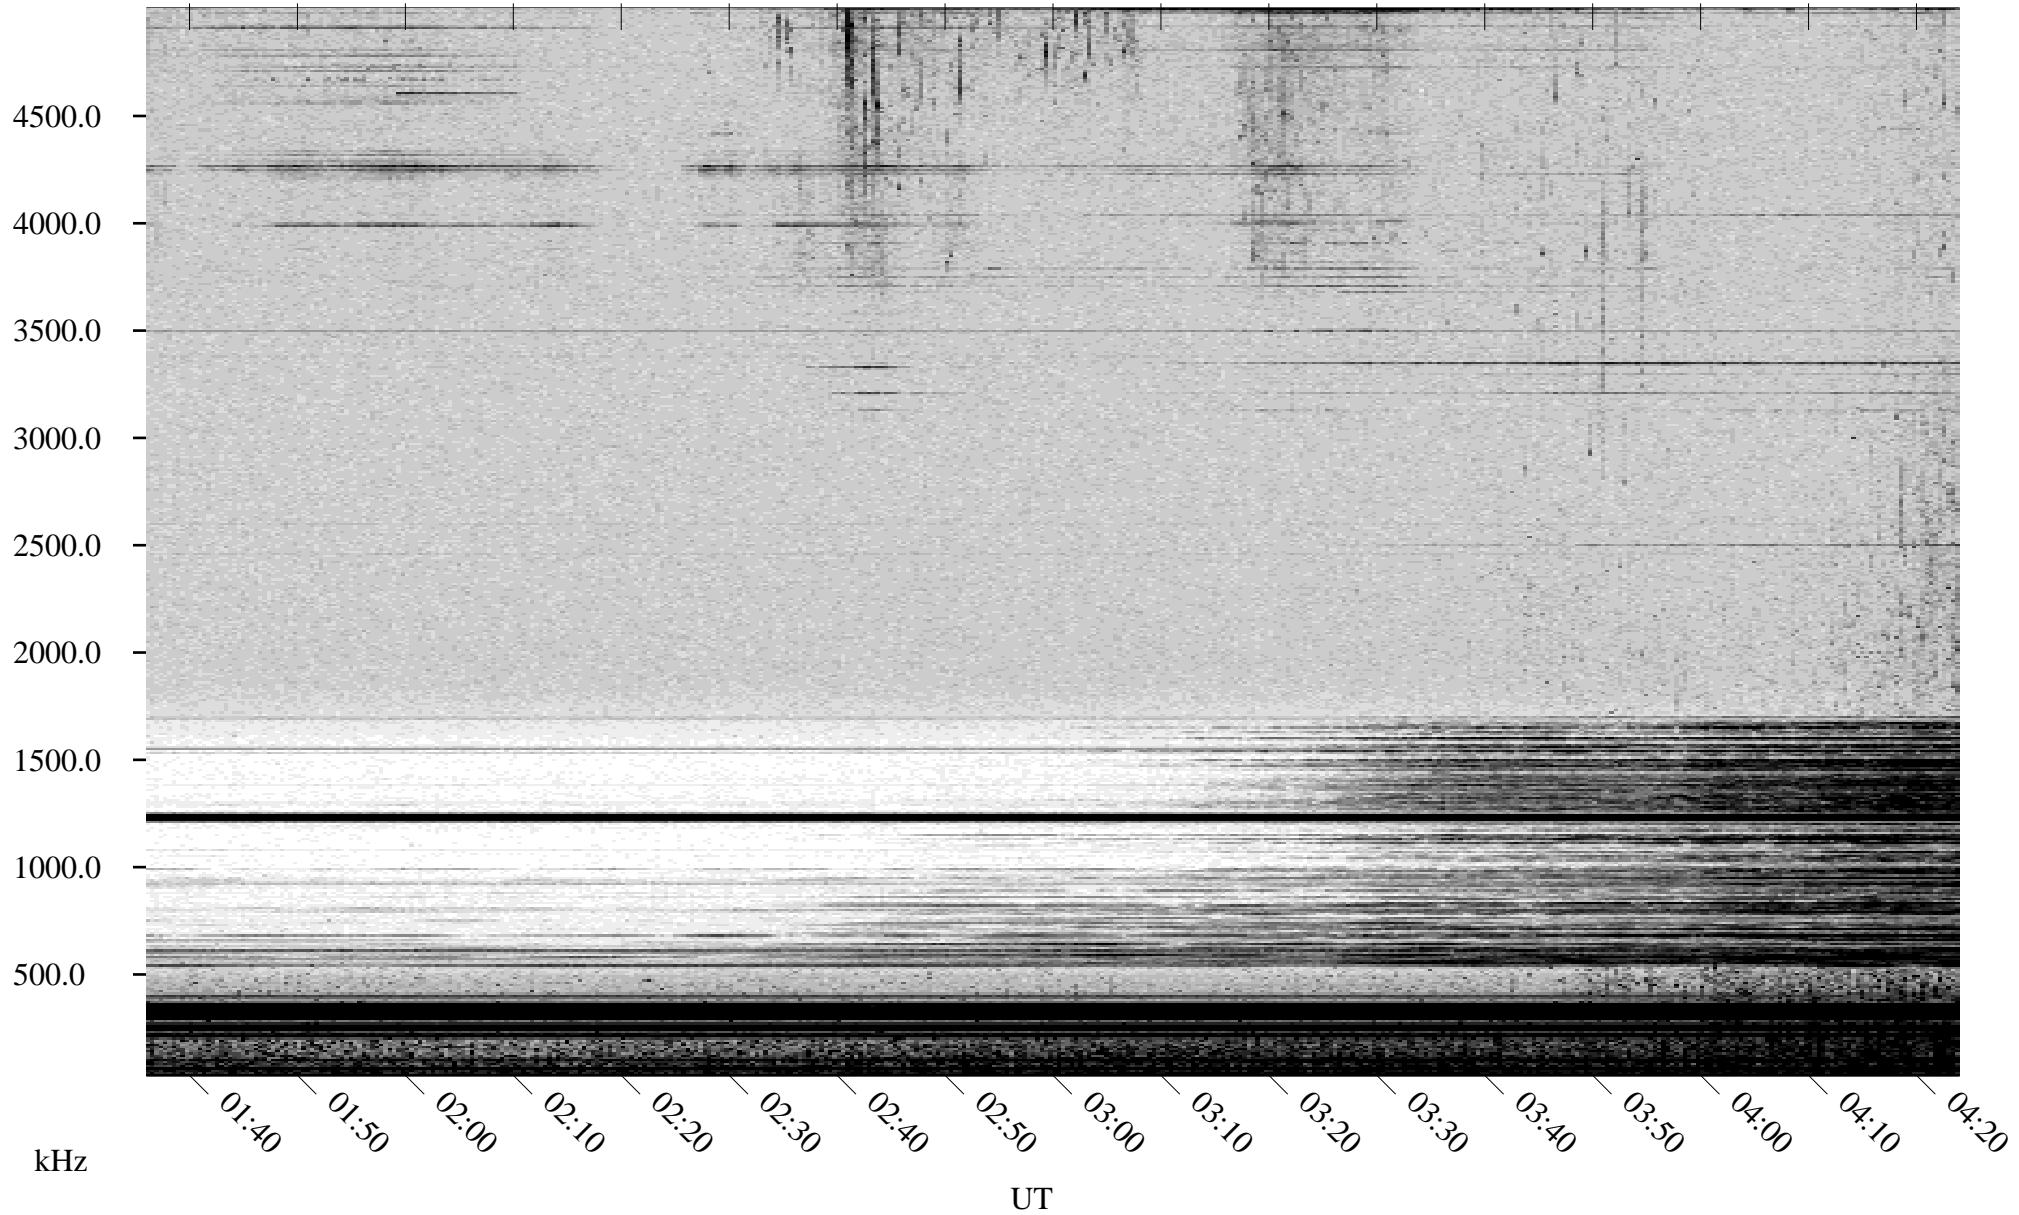

07/19/2002 Churchill, Manitoba

Linear Scale Black = 161 White = 15

ch02200l.r01m max_12

Page 1

07/19/2002 Churchill, Manitoba

Linear Scale Black = 161 White = 15

ch02200l.r01m max_12

Page 2

07/20/2002 Churchill, Manitoba

Linear Scale Black = 161 White = 15

ch02200l.r01m max_12

Page 3

07/20/2002 Churchill, Manitoba

Linear Scale Black = 161 White = 15

ch02200l.r01m max_12

Page 4

07/20/2002 Churchill, Manitoba

Linear Scale Black = 161 White = 15

ch02200l.r01m max_12

Page 5

07/20/2002 Churchill, Manitoba

Linear Scale Black = 161 White = 15

ch02200l.r01m max_12

Page 6

07/20/2002 Churchill, Manitoba

Linear Scale Black = 161 White = 15

ch02200l.r01m max_12

Page 7

07/20/2002 Churchill, Manitoba

Linear Scale Black = 161 White = 15

ch022001.r01m max_12