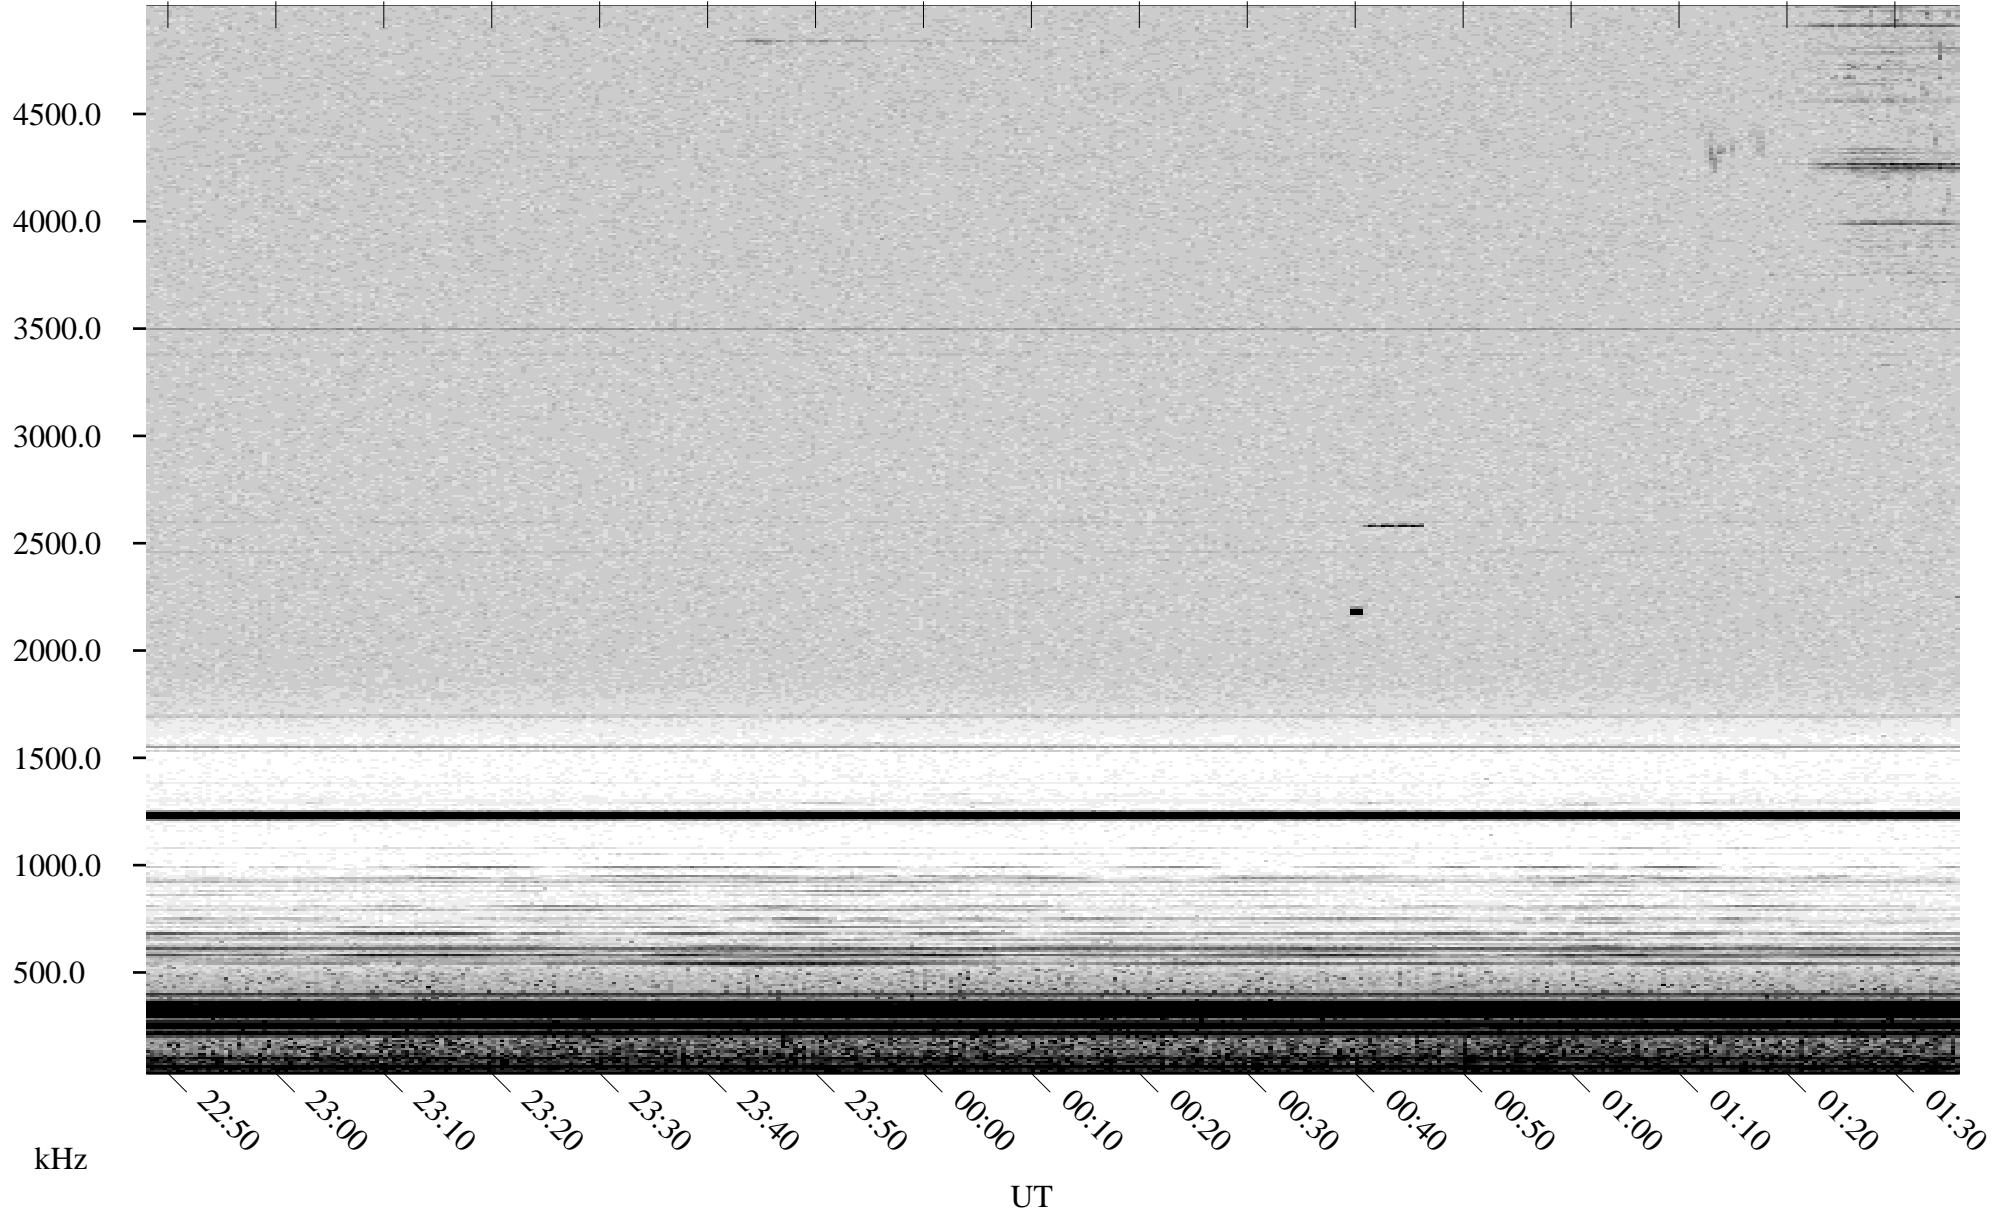

07/19/2002 Churchill, Manitoba

Linear Scale Black = 161 White = 15

ch02200l.r01m max_12

Page 1

07/19/2002 Churchill, Manitoba

Linear Scale Black = 161 White = 15

ch02200l.r01m max_12

Page 2

07/20/2002 Churchill, Manitoba

Linear Scale Black = 161 White = 15

ch02200l.r01m max_12

Page 3

07/20/2002 Churchill, Manitoba

Linear Scale Black = 161 White = 15

ch02200l.r01m max_12

Page 4

07/20/2002 Churchill, Manitoba

Linear Scale Black = 161 White = 15

ch02200l.r01m max_12

Page 5

07/20/2002 Churchill, Manitoba

Linear Scale Black = 161 White = 15

ch02200l.r01m max_12

Page 6

07/20/2002 Churchill, Manitoba

Linear Scale Black = 161 White = 15

ch02200l.r01m max_12

Page 7

07/20/2002 Churchill, Manitoba

Linear Scale Black = 161 White = 15

ch022001.r01m max_12