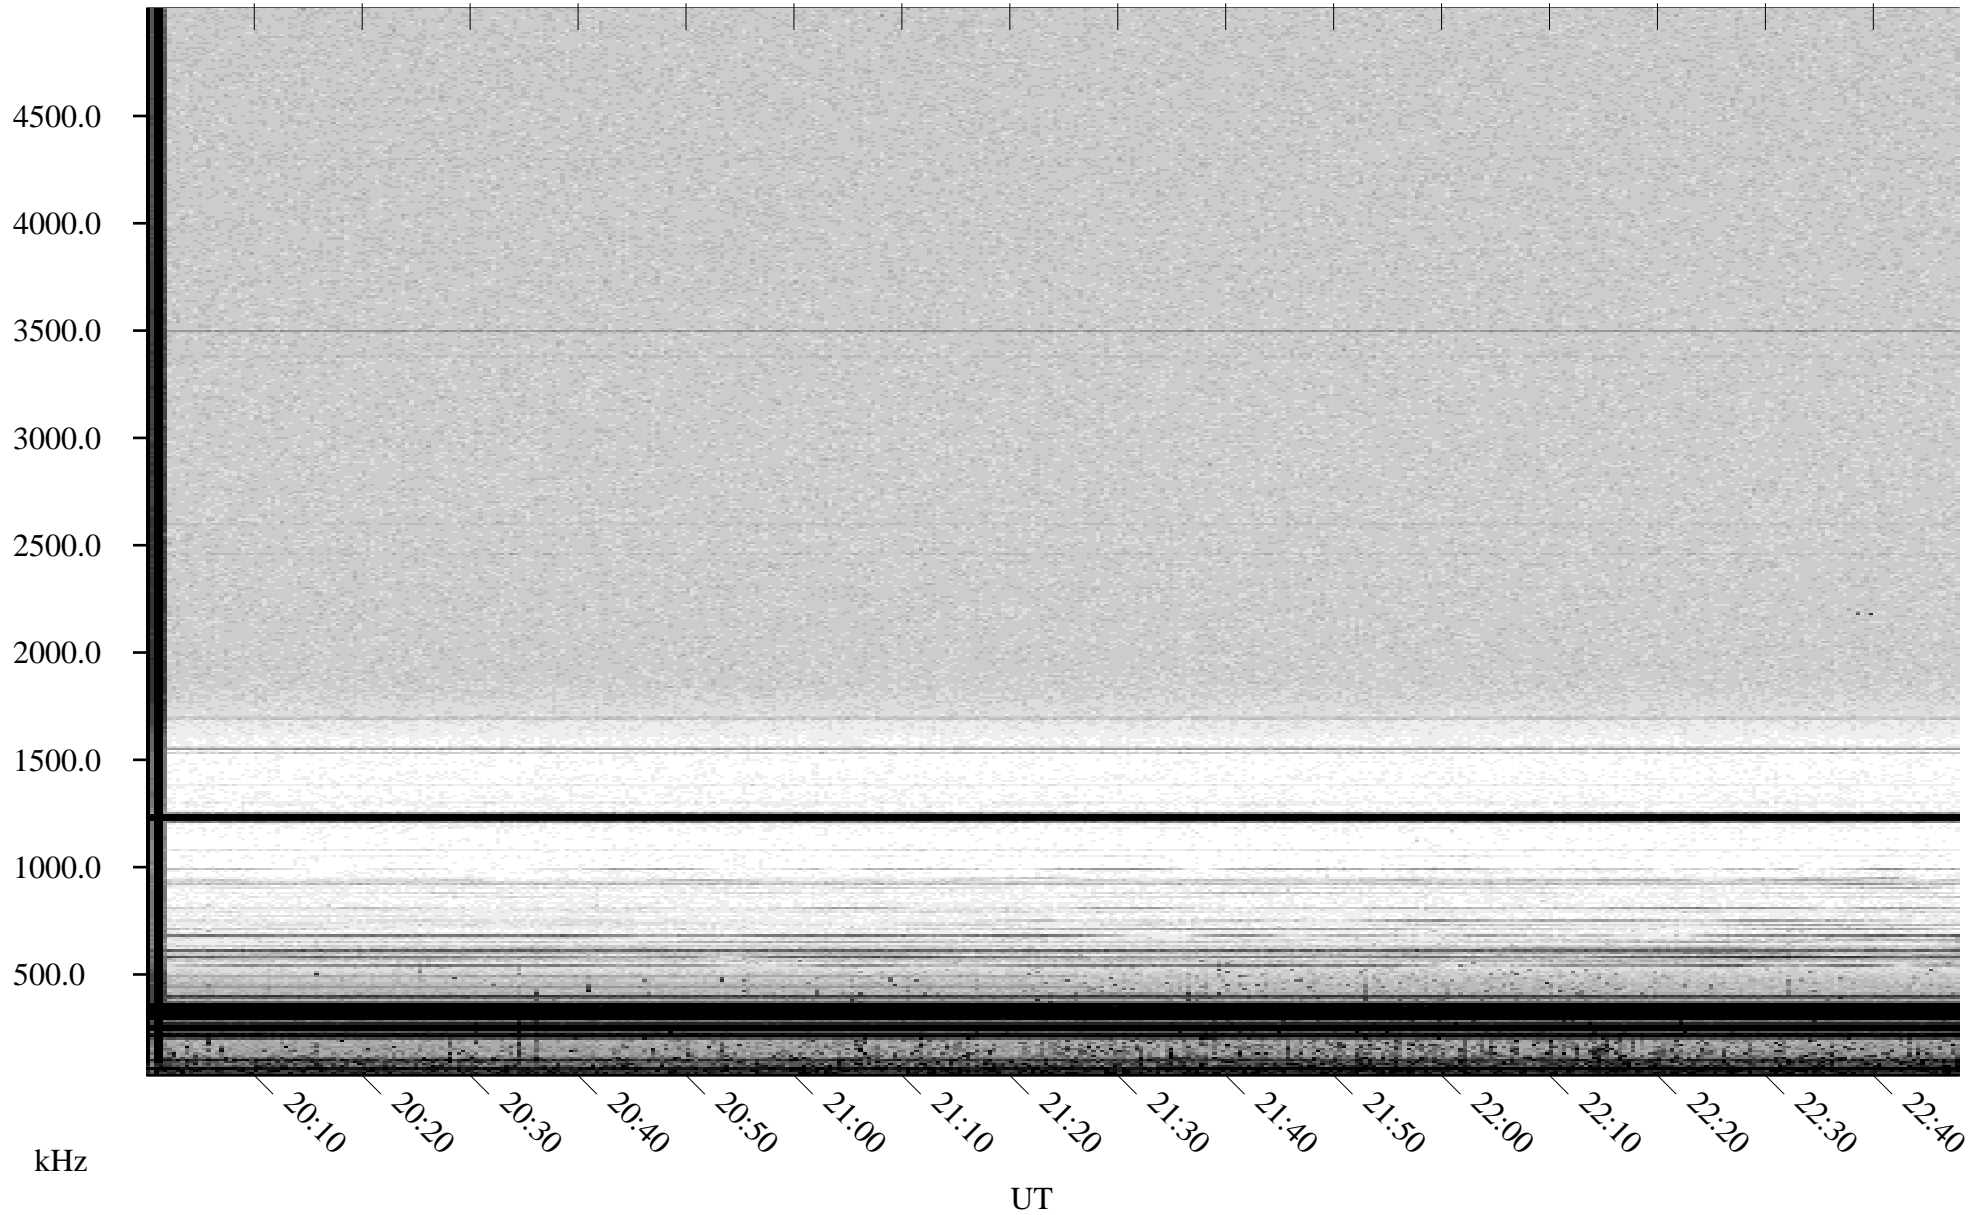

07/19/2002 Churchill, Manitoba

Linear Scale Black = 161 White = 15

ch02200l.r01m max_12

Page 1

07/19/2002 Churchill, Manitoba

Linear Scale Black = 161 White = 15

ch02200l.r01m max_12

Page 2

07/20/2002 Churchill, Manitoba

Linear Scale Black = 161 White = 15

ch02200l.r01m max_12

Page 3

07/20/2002 Churchill, Manitoba

Linear Scale Black = 161 White = 15

ch02200l.r01m max_12

Page 4

07/20/2002 Churchill, Manitoba

Linear Scale Black = 161 White = 15

ch02200l.r01m max_12

Page 5

07/20/2002 Churchill, Manitoba

Linear Scale Black = 161 White = 15

ch02200l.r01m max_12

Page 6

07/20/2002 Churchill, Manitoba

Linear Scale Black = 161 White = 15

ch02200l.r01m max_12

Page 7

07/20/2002 Churchill, Manitoba

Linear Scale Black = 161 White = 15

ch022001.r01m max_12