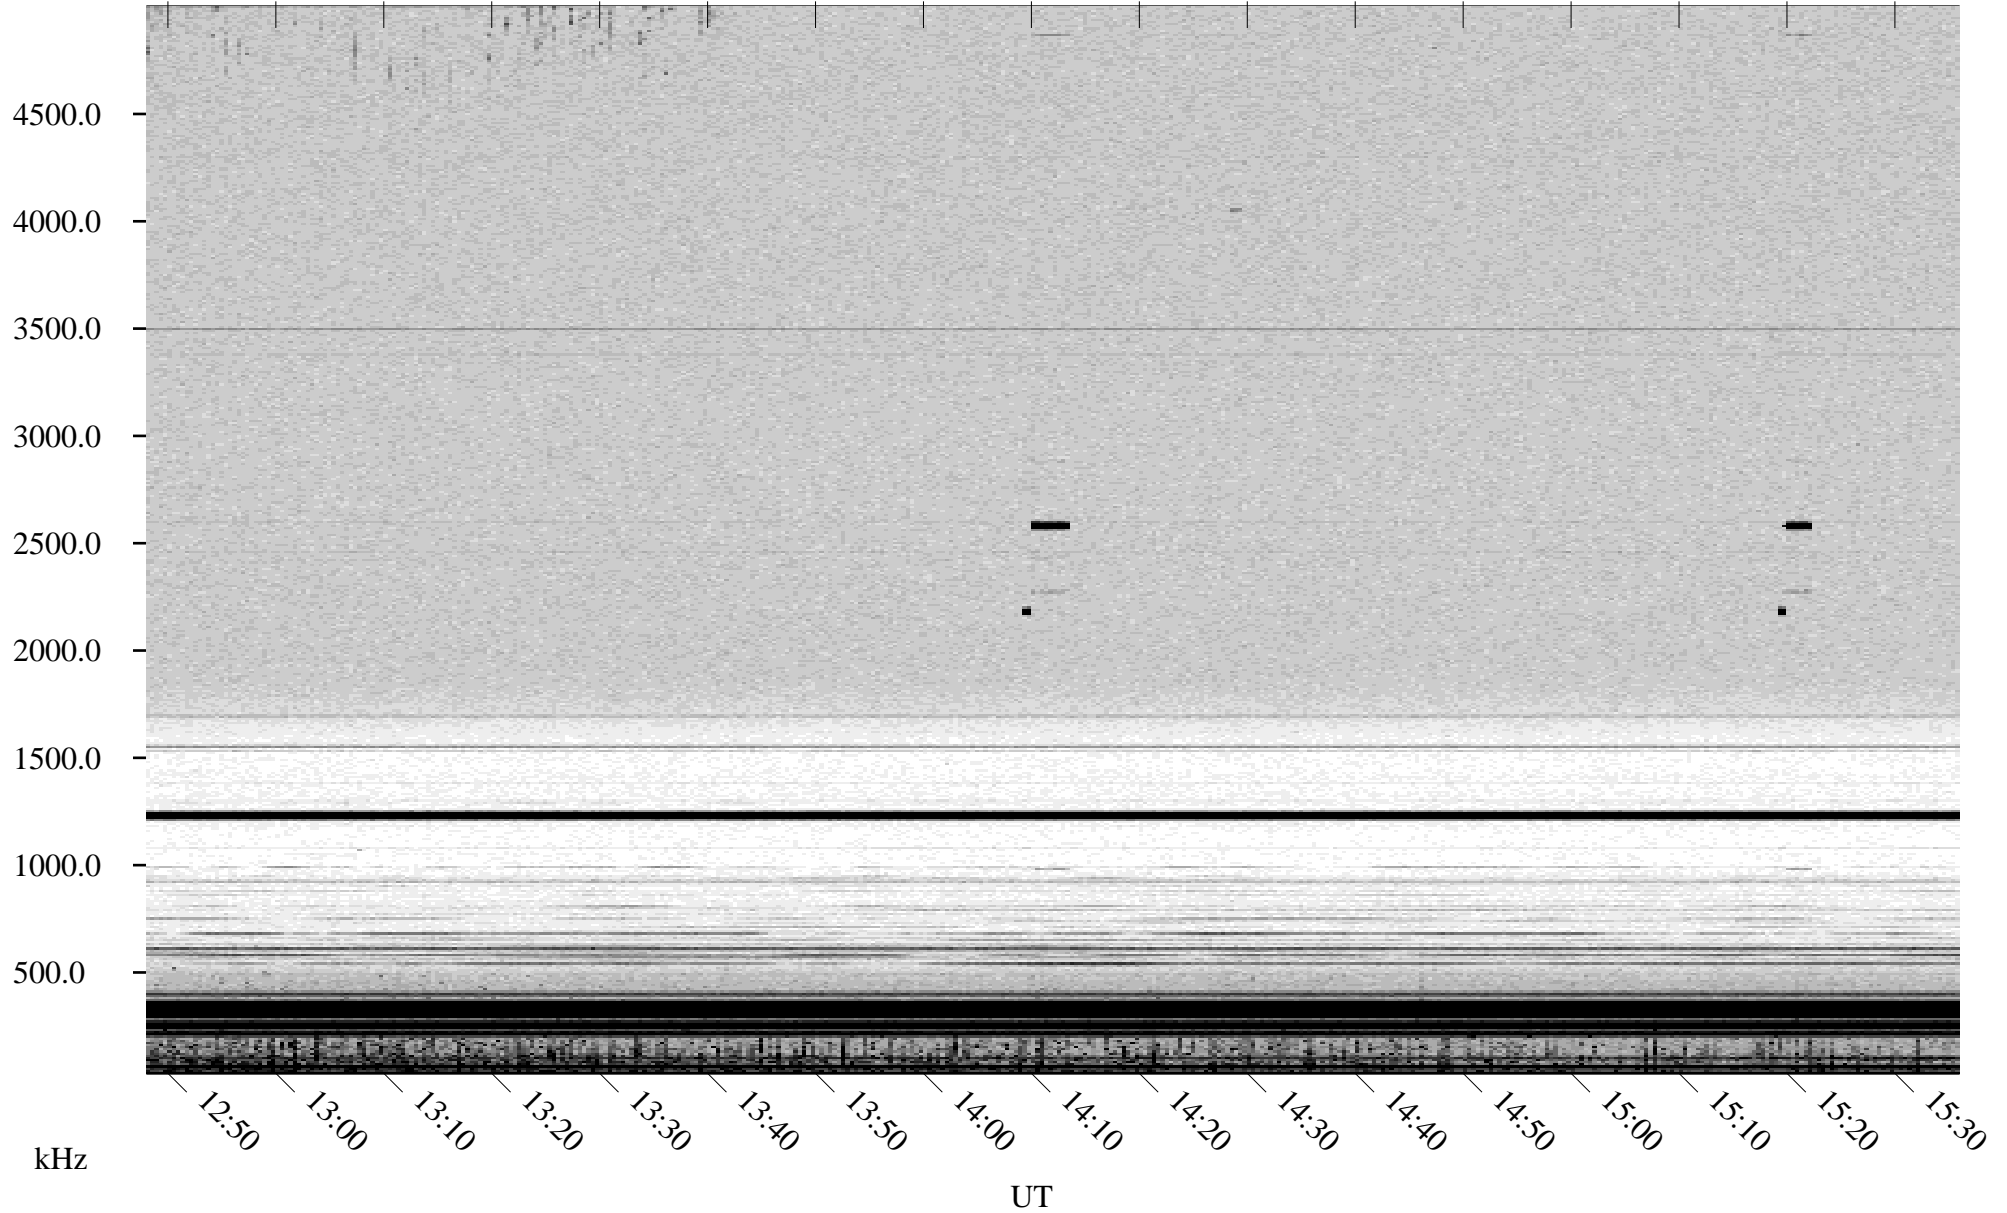

07/19/2002 Churchill, Manitoba

Linear Scale Black = 161 White = 15

ch02200l.r01m max_12

Page 1

07/19/2002 Churchill, Manitoba

Linear Scale Black = 161 White = 15

ch02200l.r01m max_12

Page 2

07/20/2002 Churchill, Manitoba

Linear Scale Black = 161 White = 15

ch02200l.r01m max_12

Page 3

07/20/2002 Churchill, Manitoba

Linear Scale Black = 161 White = 15

ch02200l.r01m max_12

Page 4

07/20/2002 Churchill, Manitoba

Linear Scale Black = 161 White = 15

ch02200l.r01m max_12

Page 5

07/20/2002 Churchill, Manitoba

Linear Scale Black = 161 White = 15

ch02200l.r01m max_12

Page 6

07/20/2002 Churchill, Manitoba

Linear Scale Black = 161 White = 15

ch02200l.r01m max_12

Page 7

07/20/2002 Churchill, Manitoba

Linear Scale Black = 161 White = 15

ch022001.r01m max_12