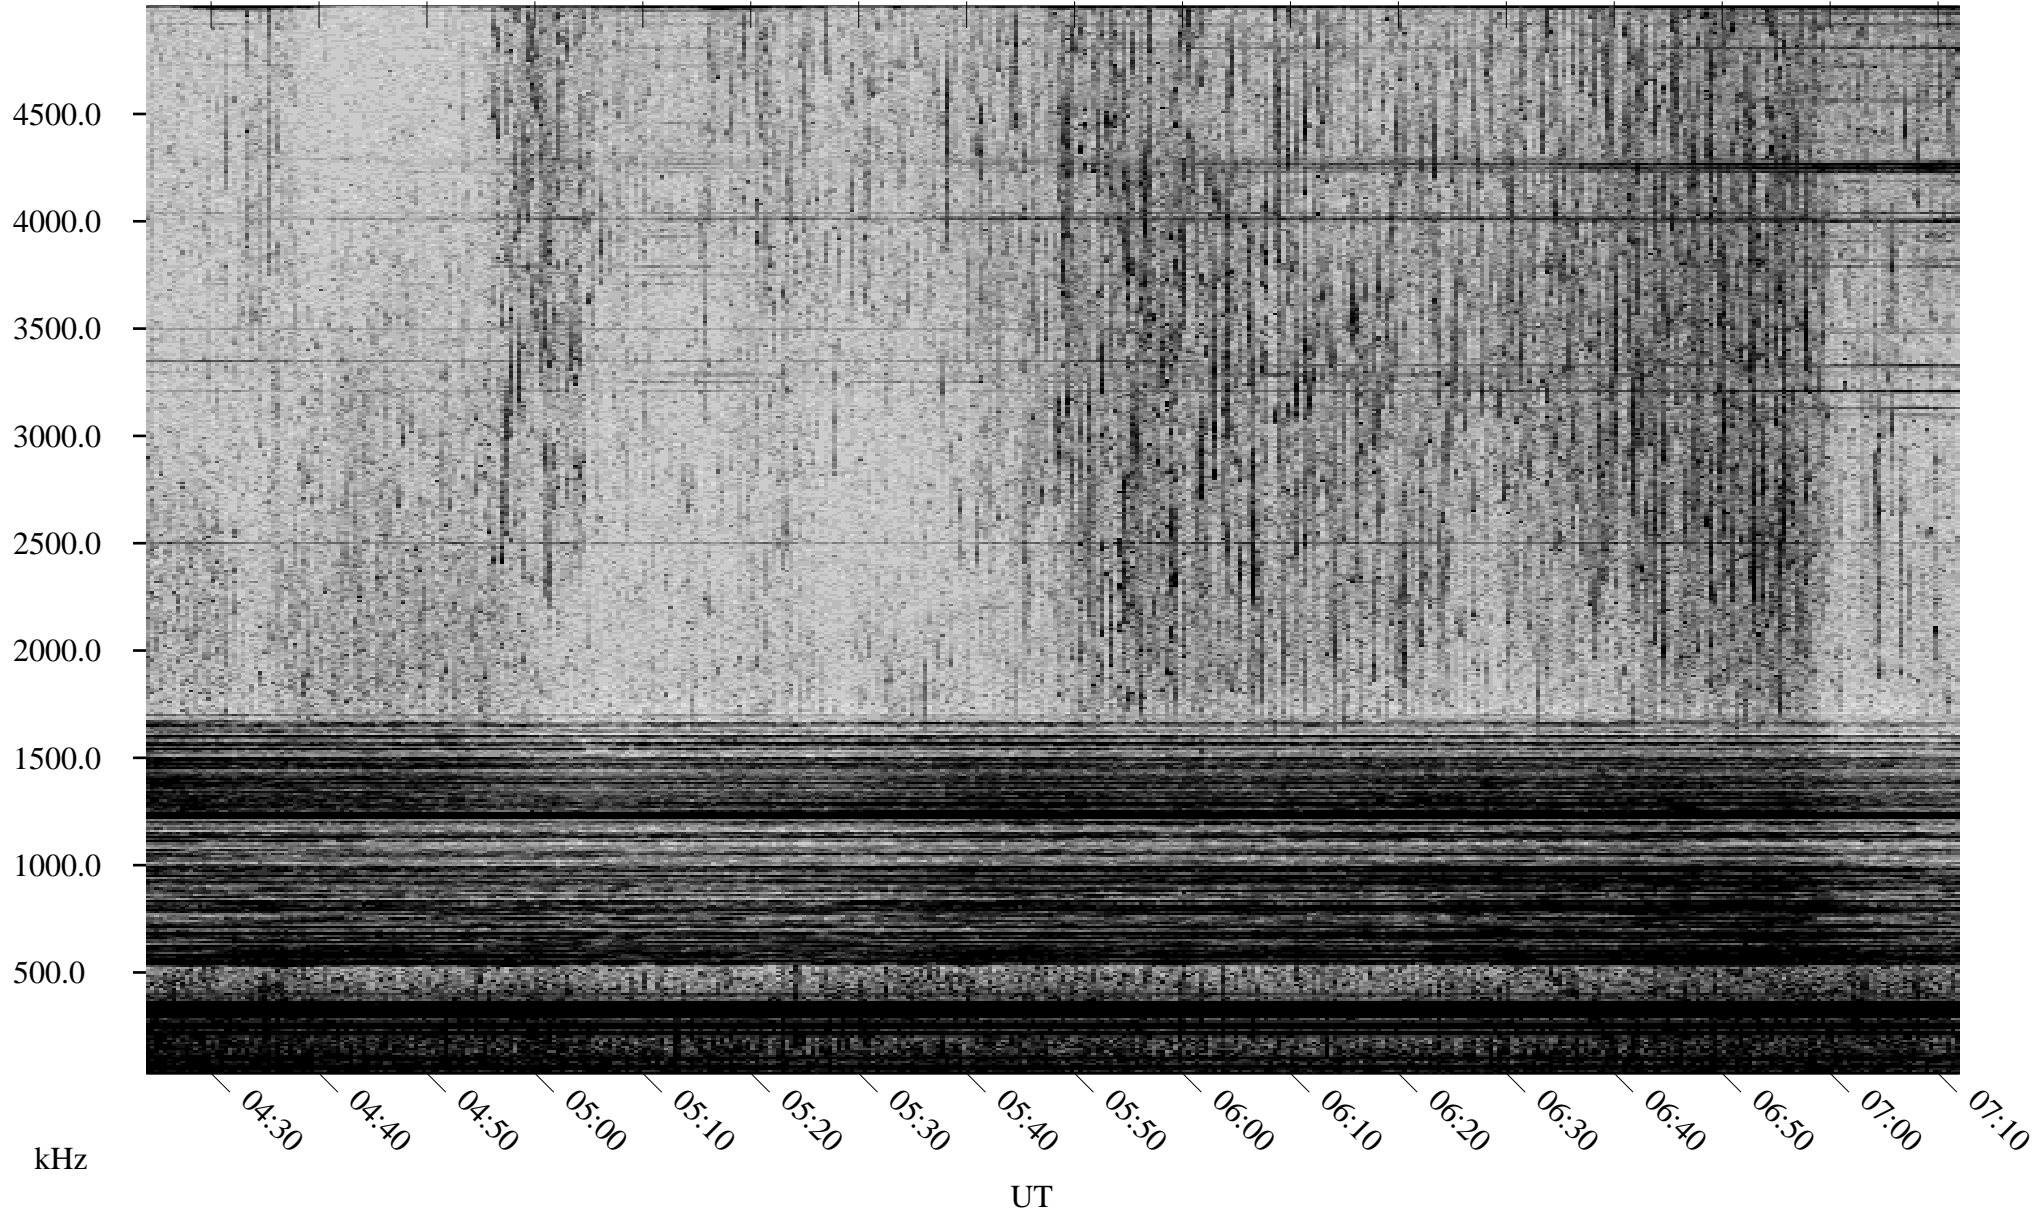

07/19/2002 Churchill, Manitoba

Linear Scale Black = 161 White = 15

ch02200l.r01m max_12

Page 1

07/19/2002 Churchill, Manitoba

Linear Scale Black = 161 White = 15

ch02200l.r01m max_12

Page 2

07/20/2002 Churchill, Manitoba

Linear Scale Black = 161 White = 15

ch02200l.r01m max_12

Page 3

07/20/2002 Churchill, Manitoba

Linear Scale Black = 161 White = 15

ch02200l.r01m max_12

Page 4

07/20/2002 Churchill, Manitoba

Linear Scale Black = 161 White = 15

ch02200l.r01m max_12

Page 5

07/20/2002 Churchill, Manitoba

Linear Scale Black = 161 White = 15

ch02200l.r01m max_12

Page 6

07/20/2002 Churchill, Manitoba

Linear Scale Black = 161 White = 15

ch02200l.r01m max_12

Page 7

07/20/2002 Churchill, Manitoba

Linear Scale Black = 161 White = 15

ch022001.r01m max_12