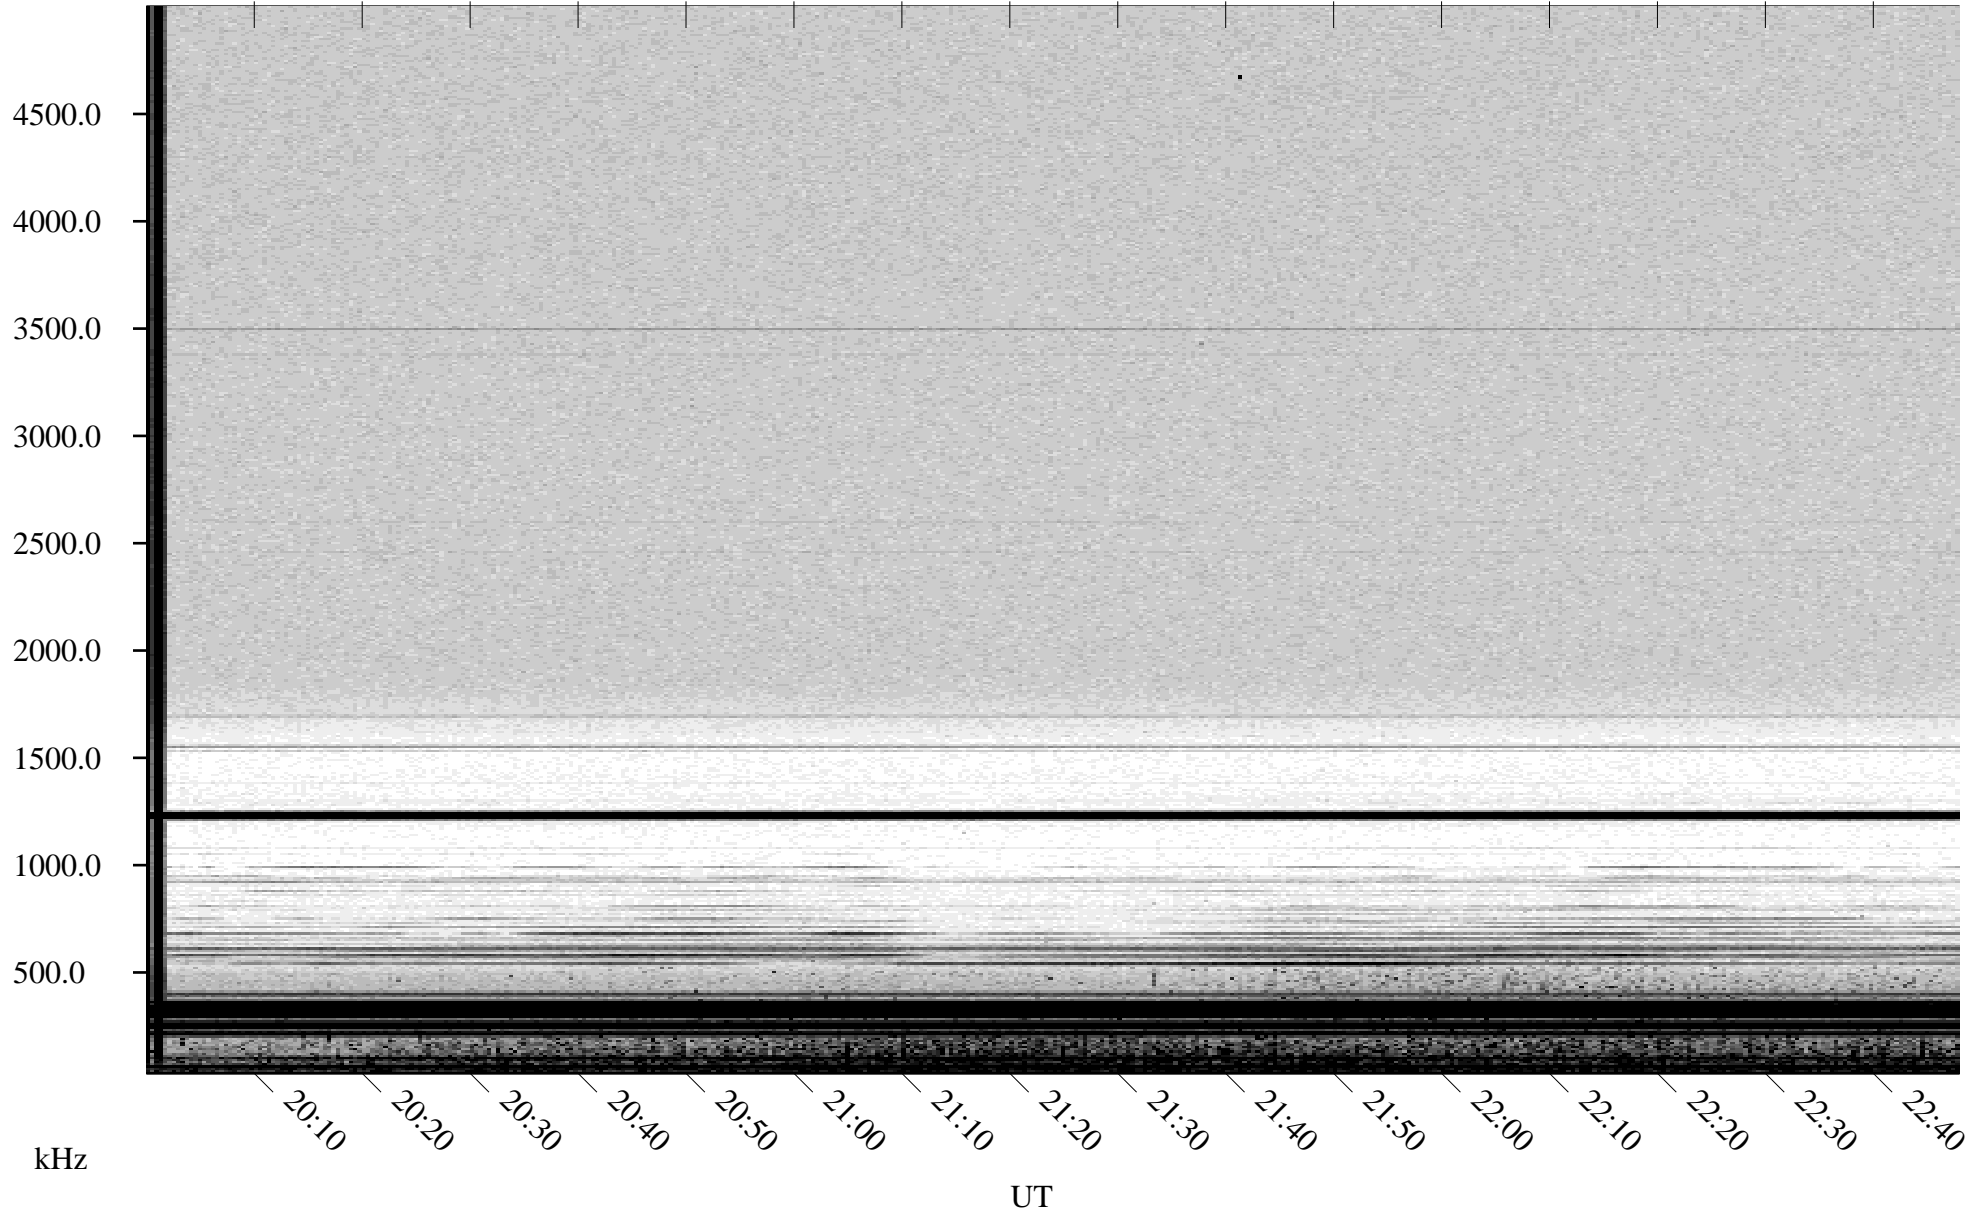

07/20/2002 Churchill, Manitoba

Linear Scale Black = 161 White = 15

ch022011.r00m max_12

Page 1

07/20/2002 Churchill, Manitoba

Linear Scale Black = 161 White = 15

ch022011.r00m max_12

Page 2

07/21/2002 Churchill, Manitoba

Linear Scale Black = 161 White = 15

ch022011.r00m max_12

Page 3

07/21/2002 Churchill, Manitoba

Linear Scale Black = 161 White = 15

ch022011.r00m max_12

Page 4

07/21/2002 Churchill, Manitoba

Linear Scale Black = 161 White = 15

ch022011.r00m max_12

Page 5

07/21/2002 Churchill, Manitoba

Linear Scale Black = 161 White = 15

ch022011.r00m max_12

Page 6

07/21/2002 Churchill, Manitoba

Linear Scale Black = 161 White = 15

ch022011.r00m max_12

Page 7

07/21/2002 Churchill, Manitoba

Linear Scale Black = 161 White = 15

ch022011.r00m max_12

Page 8