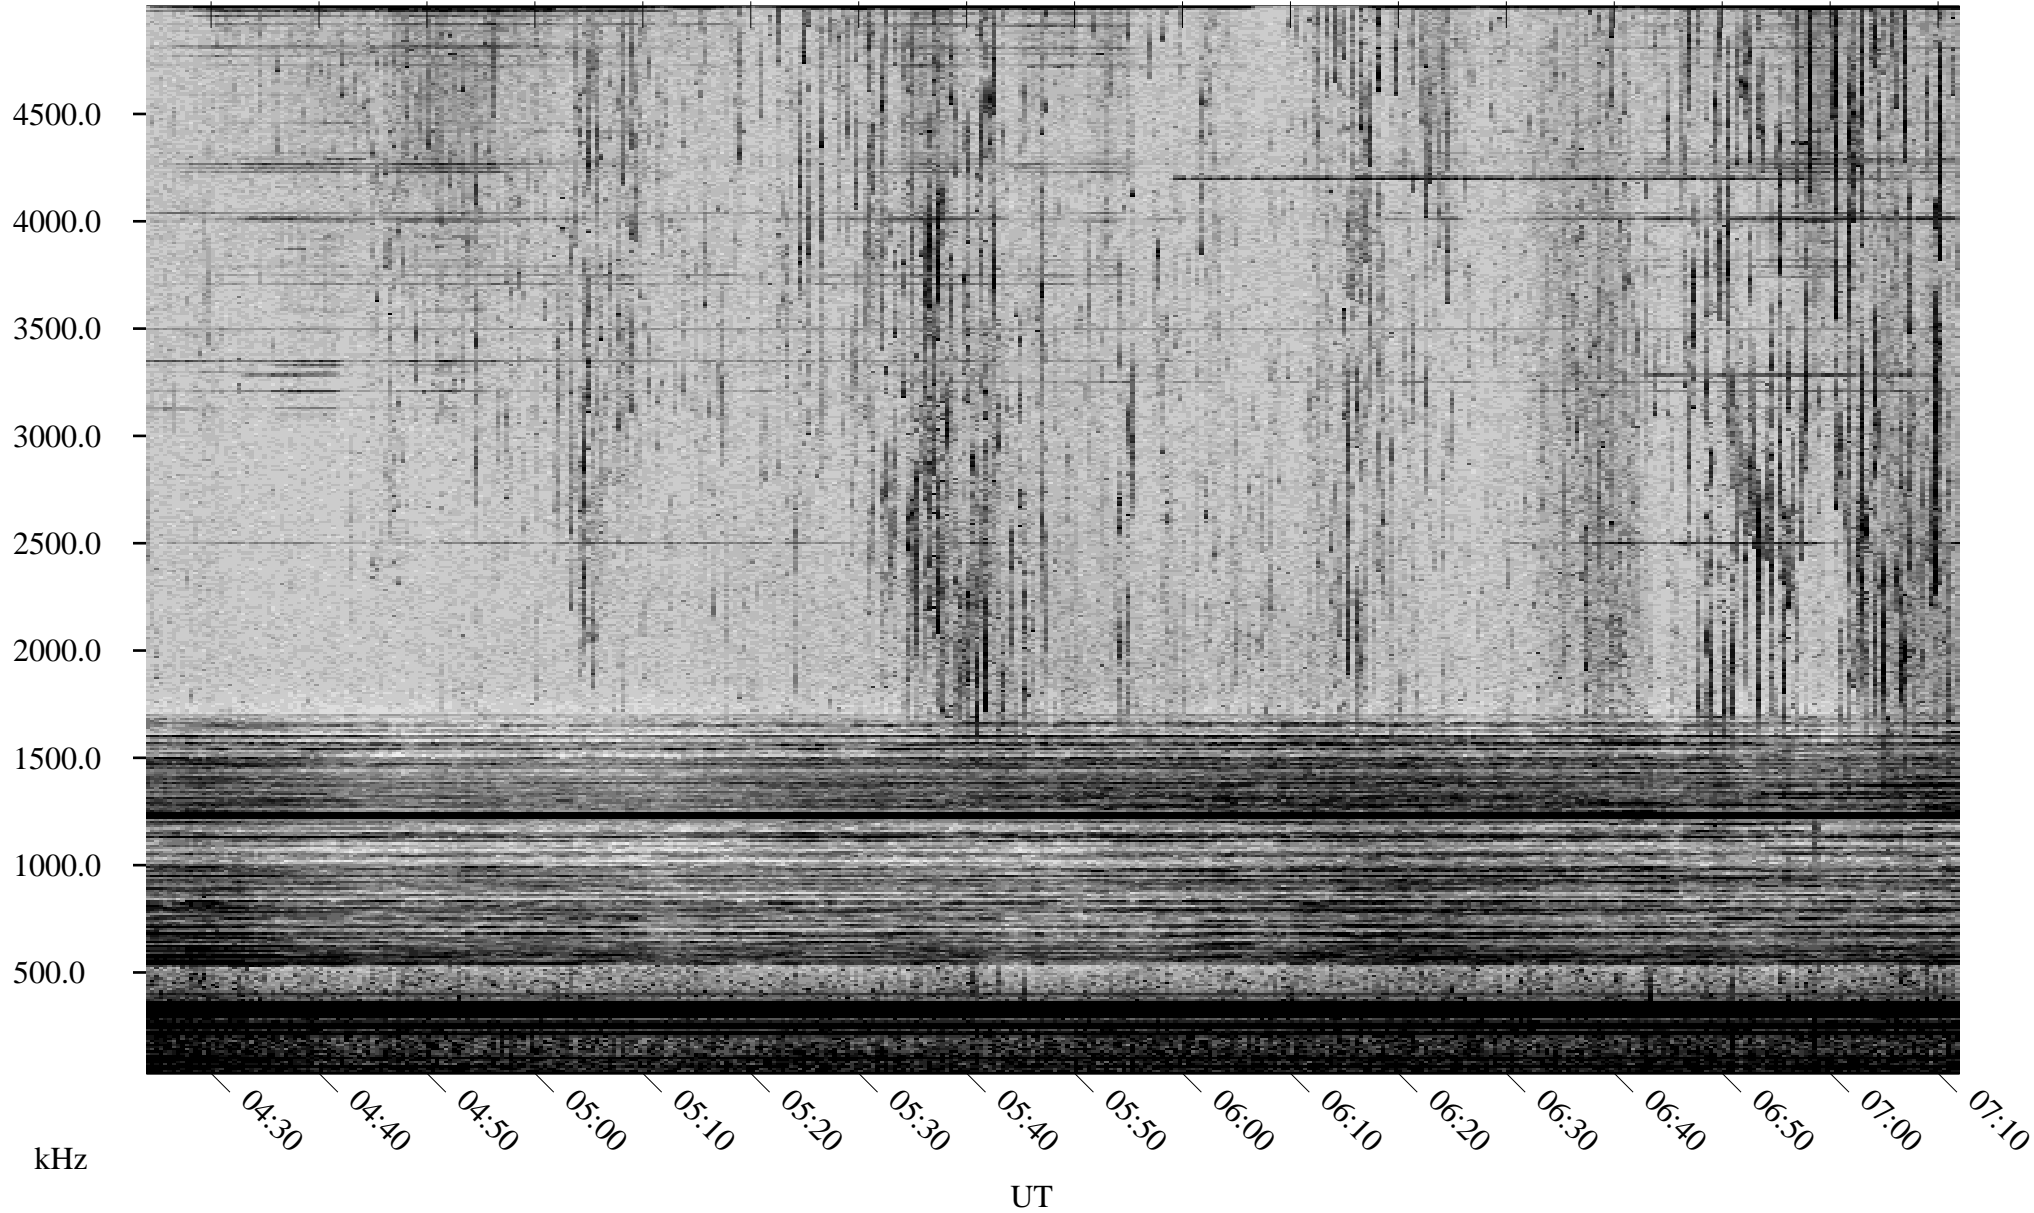

07/20/2002 Churchill, Manitoba

Linear Scale Black = 161 White = 15

ch022011.r00m max_12

Page 1

07/20/2002 Churchill, Manitoba

Linear Scale Black = 161 White = 15

ch022011.r00m max_12

Page 2

07/21/2002 Churchill, Manitoba

Linear Scale Black = 161 White = 15

ch022011.r00m max_12

Page 3

07/21/2002 Churchill, Manitoba

Linear Scale Black = 161 White = 15

ch022011.r00m max_12

Page 4

07/21/2002 Churchill, Manitoba

Linear Scale Black = 161 White = 15

ch022011.r00m max_12

Page 5

07/21/2002 Churchill, Manitoba

Linear Scale Black = 161 White = 15

ch022011.r00m max_12

Page 6

07/21/2002 Churchill, Manitoba

Linear Scale Black = 161 White = 15

ch022011.r00m max_12

Page 7

07/21/2002 Churchill, Manitoba

Linear Scale Black = 161 White = 15

ch022011.r00m max_12

Page 8