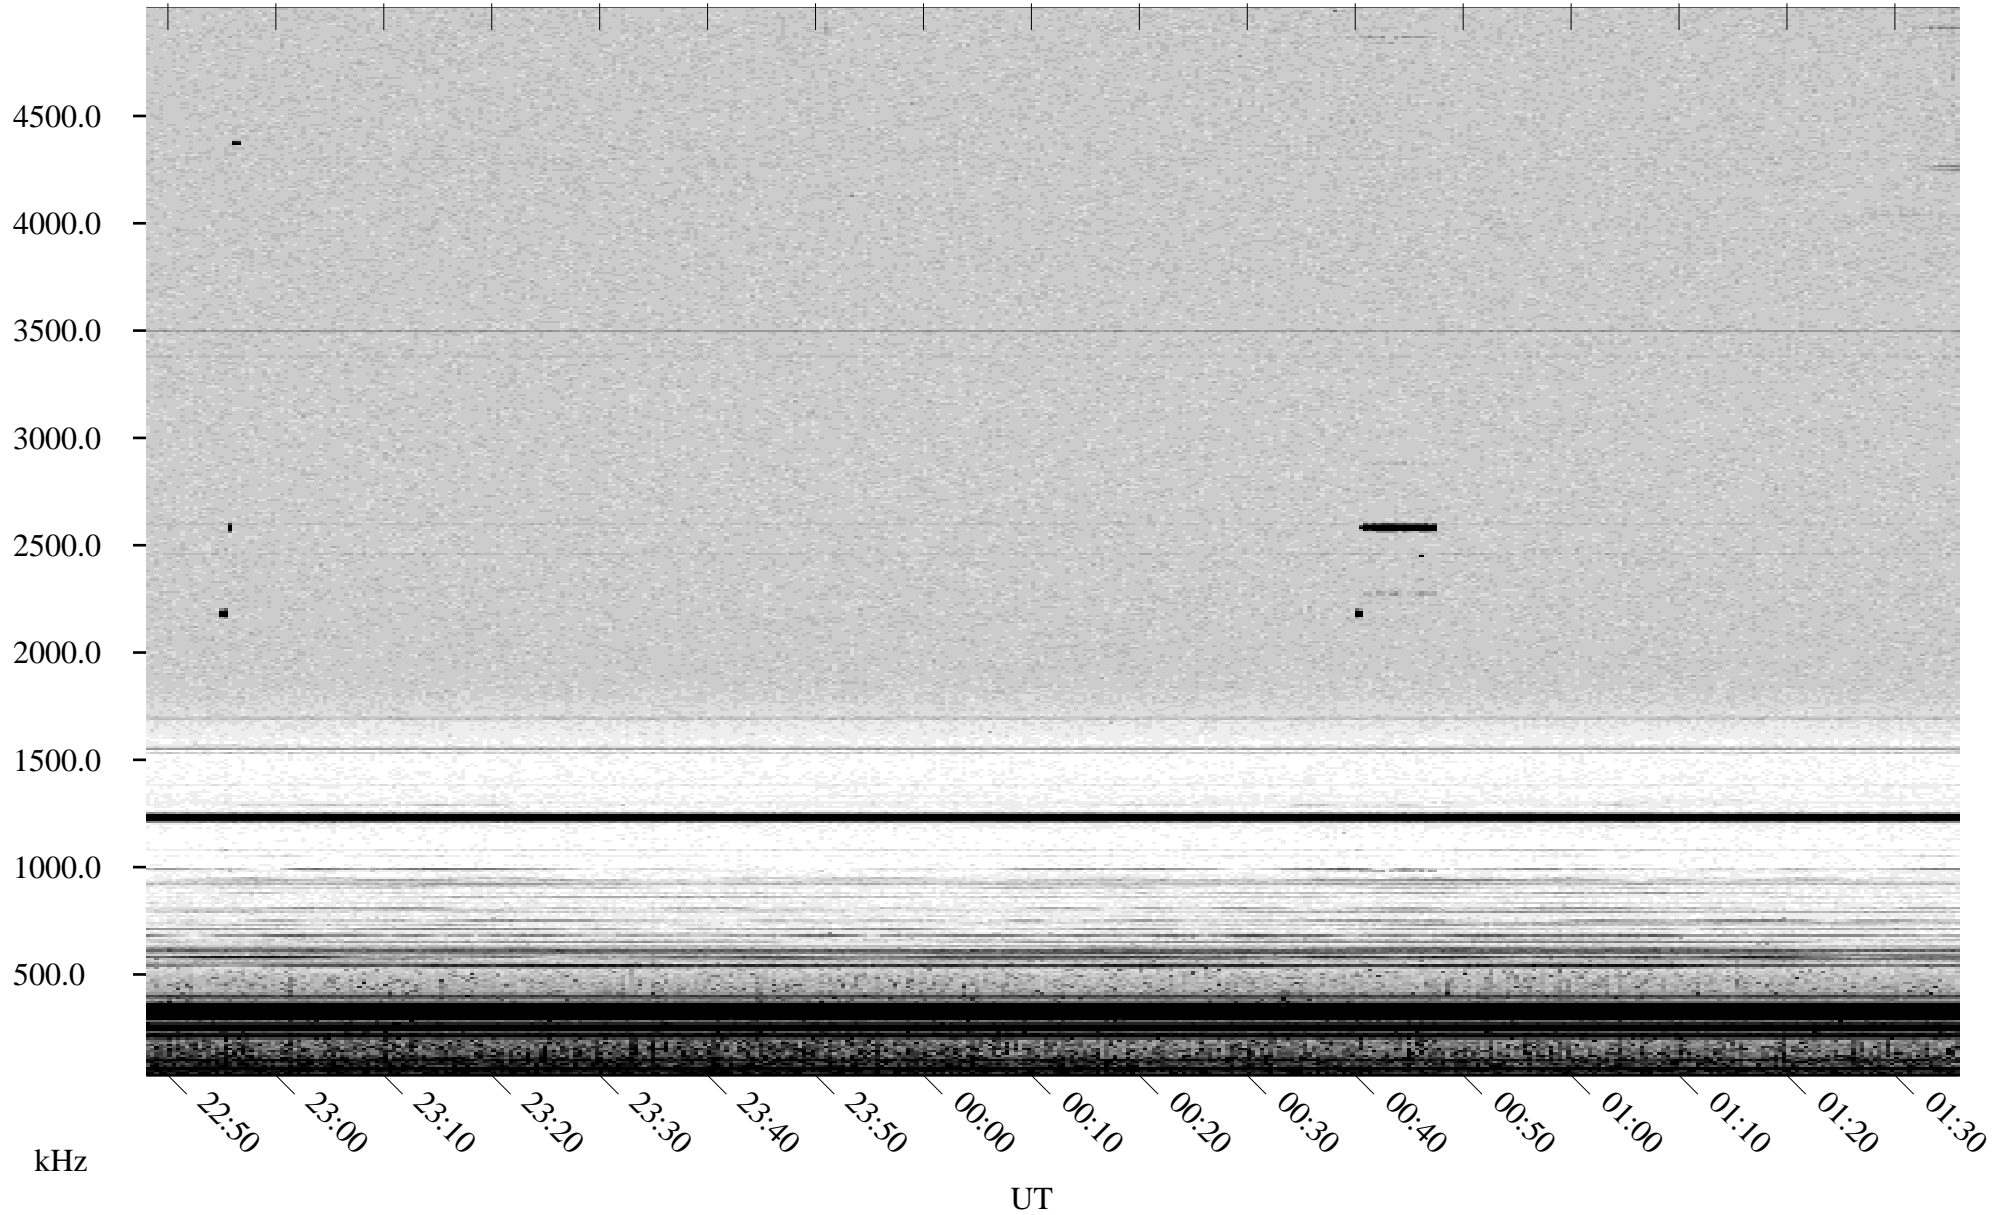

07/20/2002 Churchill, Manitoba

Linear Scale Black = 161 White = 15

ch022011.r00m max_12

Page 1

07/20/2002 Churchill, Manitoba

Linear Scale Black = 161 White = 15

ch022011.r00m max_12

Page 2

07/21/2002 Churchill, Manitoba

Linear Scale Black = 161 White = 15

ch022011.r00m max_12

Page 3

07/21/2002 Churchill, Manitoba

Linear Scale Black = 161 White = 15

ch022011.r00m max_12

Page 4

07/21/2002 Churchill, Manitoba

Linear Scale Black = 161 White = 15

ch022011.r00m max_12

Page 5

07/21/2002 Churchill, Manitoba

Linear Scale Black = 161 White = 15

ch022011.r00m max_12

Page 6

07/21/2002 Churchill, Manitoba

Linear Scale Black = 161 White = 15

ch022011.r00m max_12

Page 7

07/21/2002 Churchill, Manitoba

Linear Scale Black = 161 White = 15

ch022011.r00m max_12

Page 8