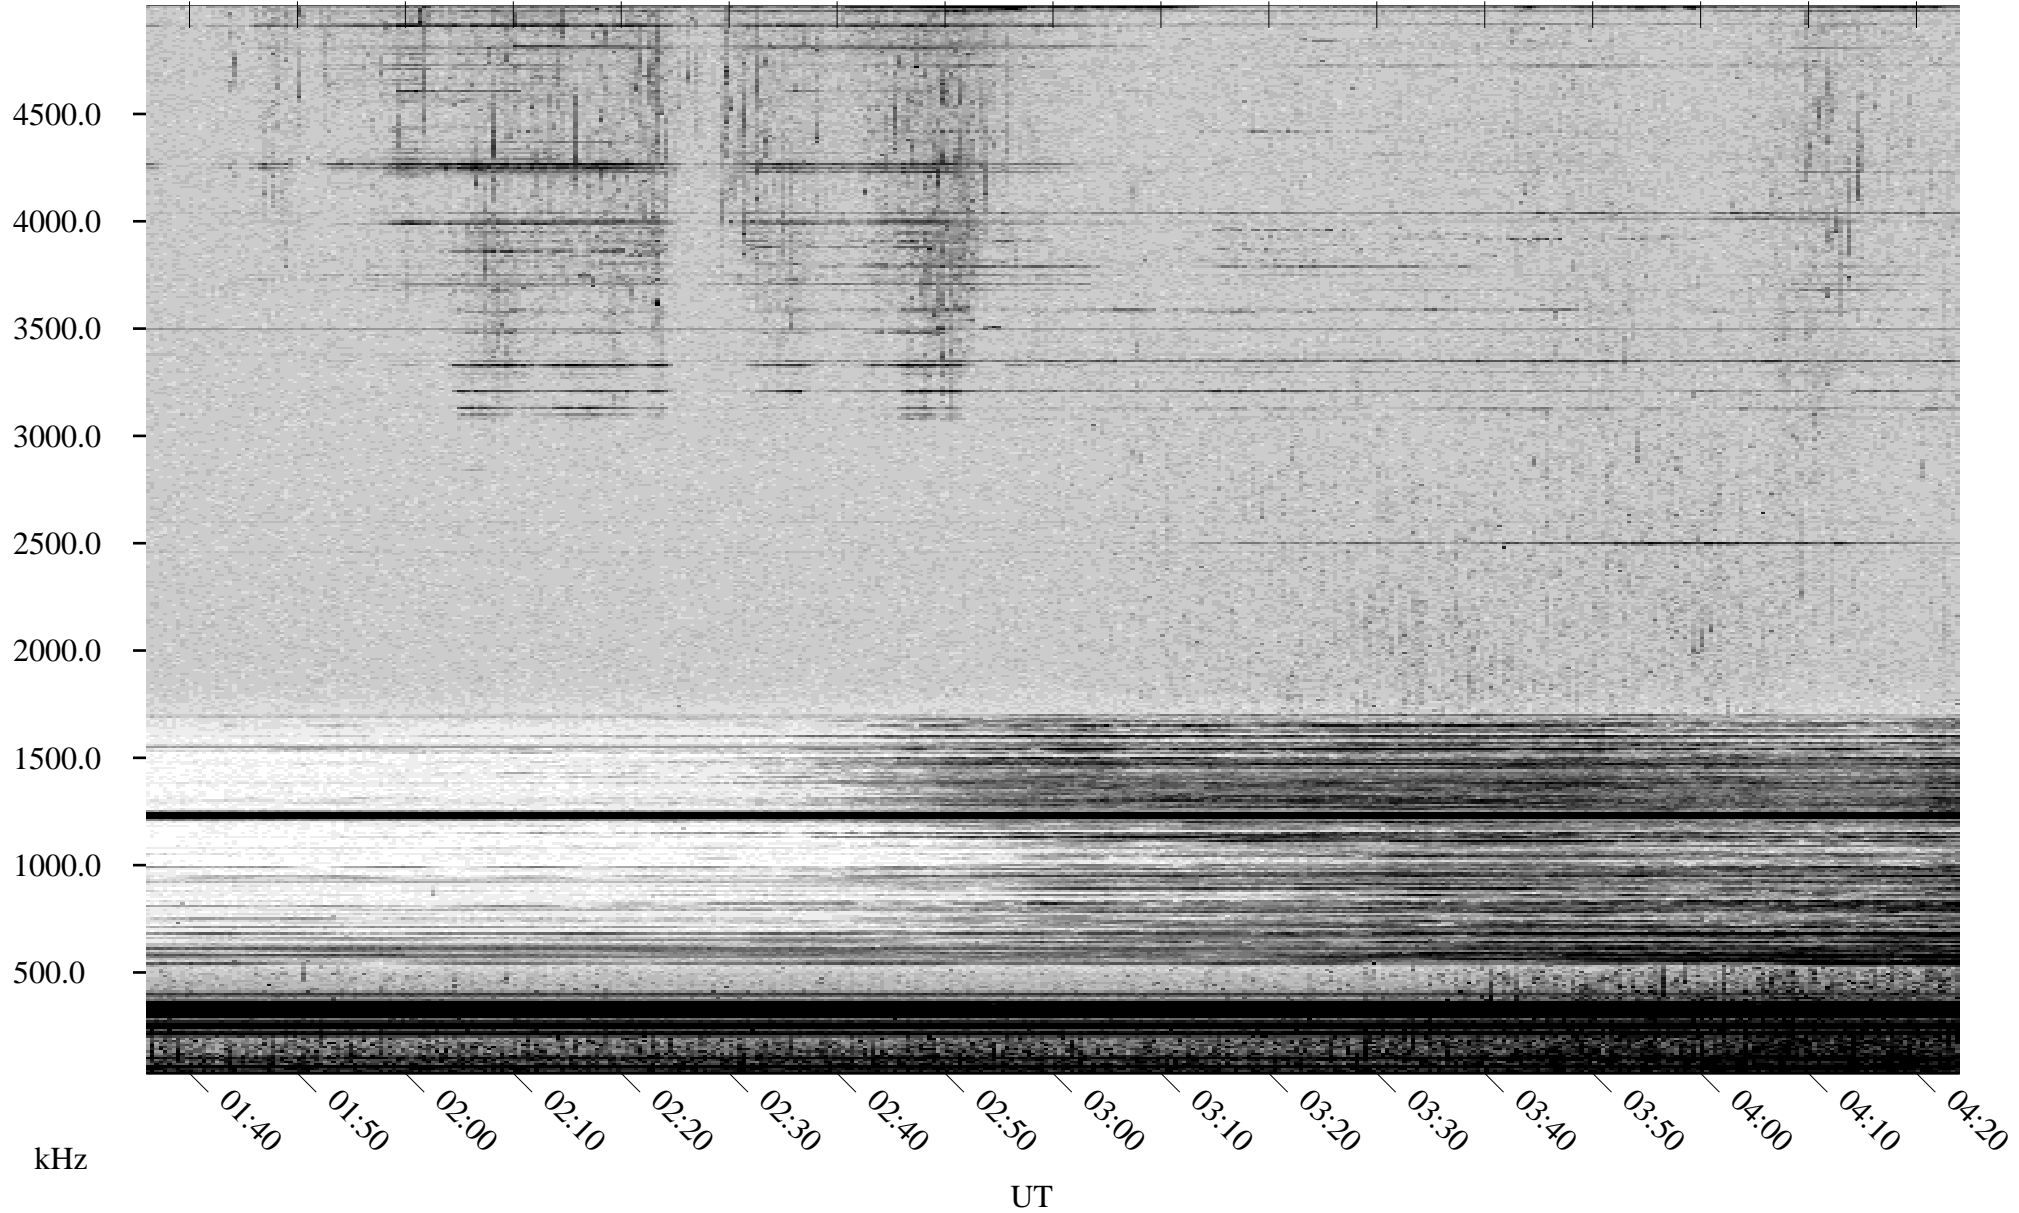

07/20/2002 Churchill, Manitoba

Linear Scale Black = 161 White = 15

ch022011.r00m max_12

Page 1

07/20/2002 Churchill, Manitoba

Linear Scale Black = 161 White = 15

ch022011.r00m max_12

Page 2

07/21/2002 Churchill, Manitoba

Linear Scale Black = 161 White = 15

ch022011.r00m max_12

Page 3

07/21/2002 Churchill, Manitoba

Linear Scale Black = 161 White = 15

ch022011.r00m max_12

Page 4

07/21/2002 Churchill, Manitoba

Linear Scale Black = 161 White = 15

ch022011.r00m max_12

Page 5

07/21/2002 Churchill, Manitoba

Linear Scale Black = 161 White = 15

ch022011.r00m max_12

Page 6

07/21/2002 Churchill, Manitoba

Linear Scale Black = 161 White = 15

ch022011.r00m max_12

Page 7

07/21/2002 Churchill, Manitoba

Linear Scale Black = 161 White = 15

ch022011.r00m max_12

Page 8