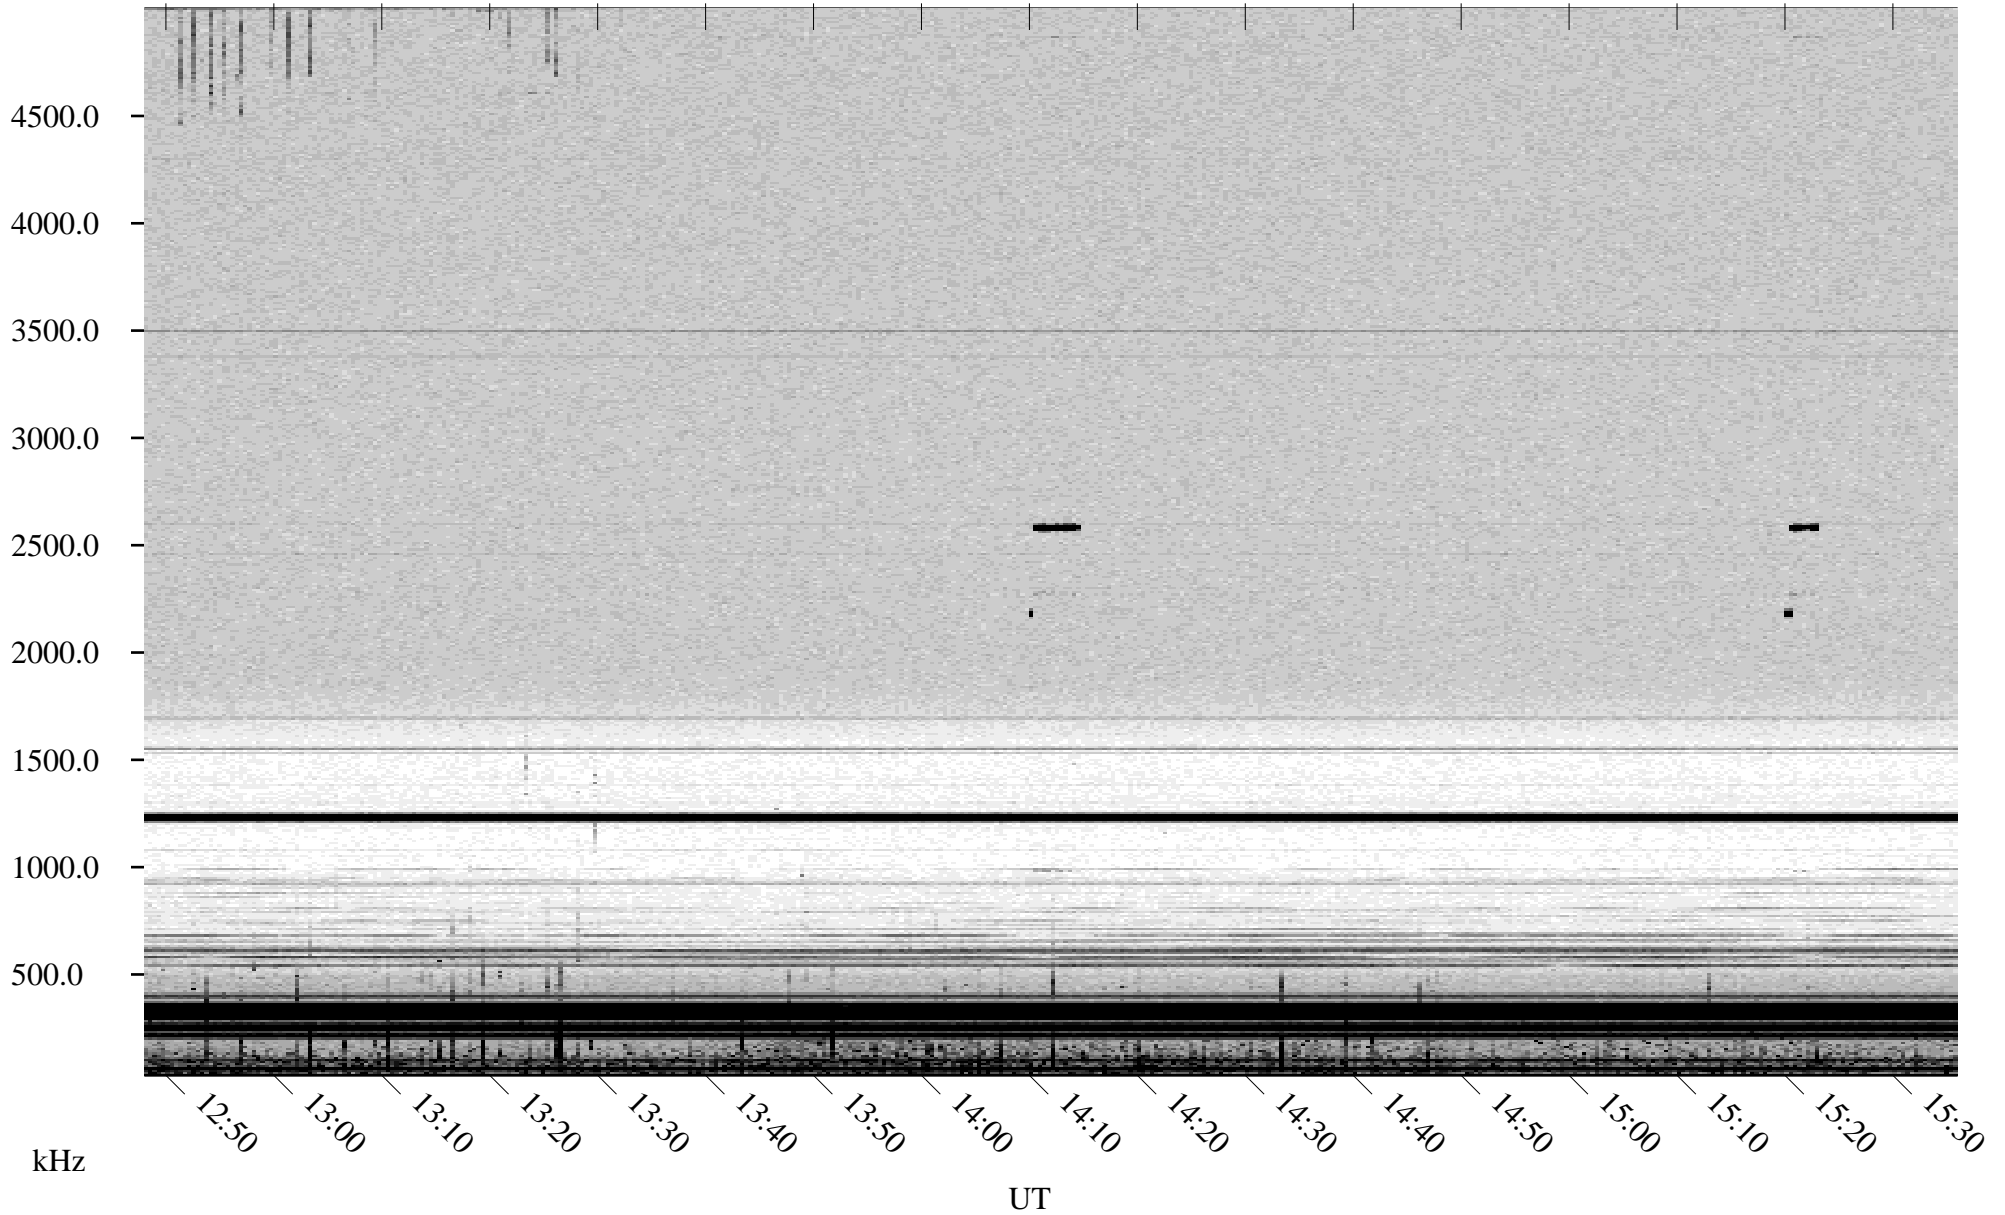

07/20/2002 Churchill, Manitoba

Linear Scale Black = 161 White = 15

ch022011.r00m max_12

Page 1

07/20/2002 Churchill, Manitoba

Linear Scale Black = 161 White = 15

ch022011.r00m max_12

Page 2

07/21/2002 Churchill, Manitoba

Linear Scale Black = 161 White = 15

ch022011.r00m max_12

Page 3

07/21/2002 Churchill, Manitoba

Linear Scale Black = 161 White = 15

ch022011.r00m max_12

Page 4

07/21/2002 Churchill, Manitoba

Linear Scale Black = 161 White = 15

ch022011.r00m max_12

Page 5

07/21/2002 Churchill, Manitoba

Linear Scale Black = 161 White = 15

ch022011.r00m max_12

Page 6

07/21/2002 Churchill, Manitoba

Linear Scale Black = 161 White = 15

ch022011.r00m max_12

Page 7

07/21/2002 Churchill, Manitoba

Linear Scale Black = 161 White = 15

ch022011.r00m max_12

Page 8