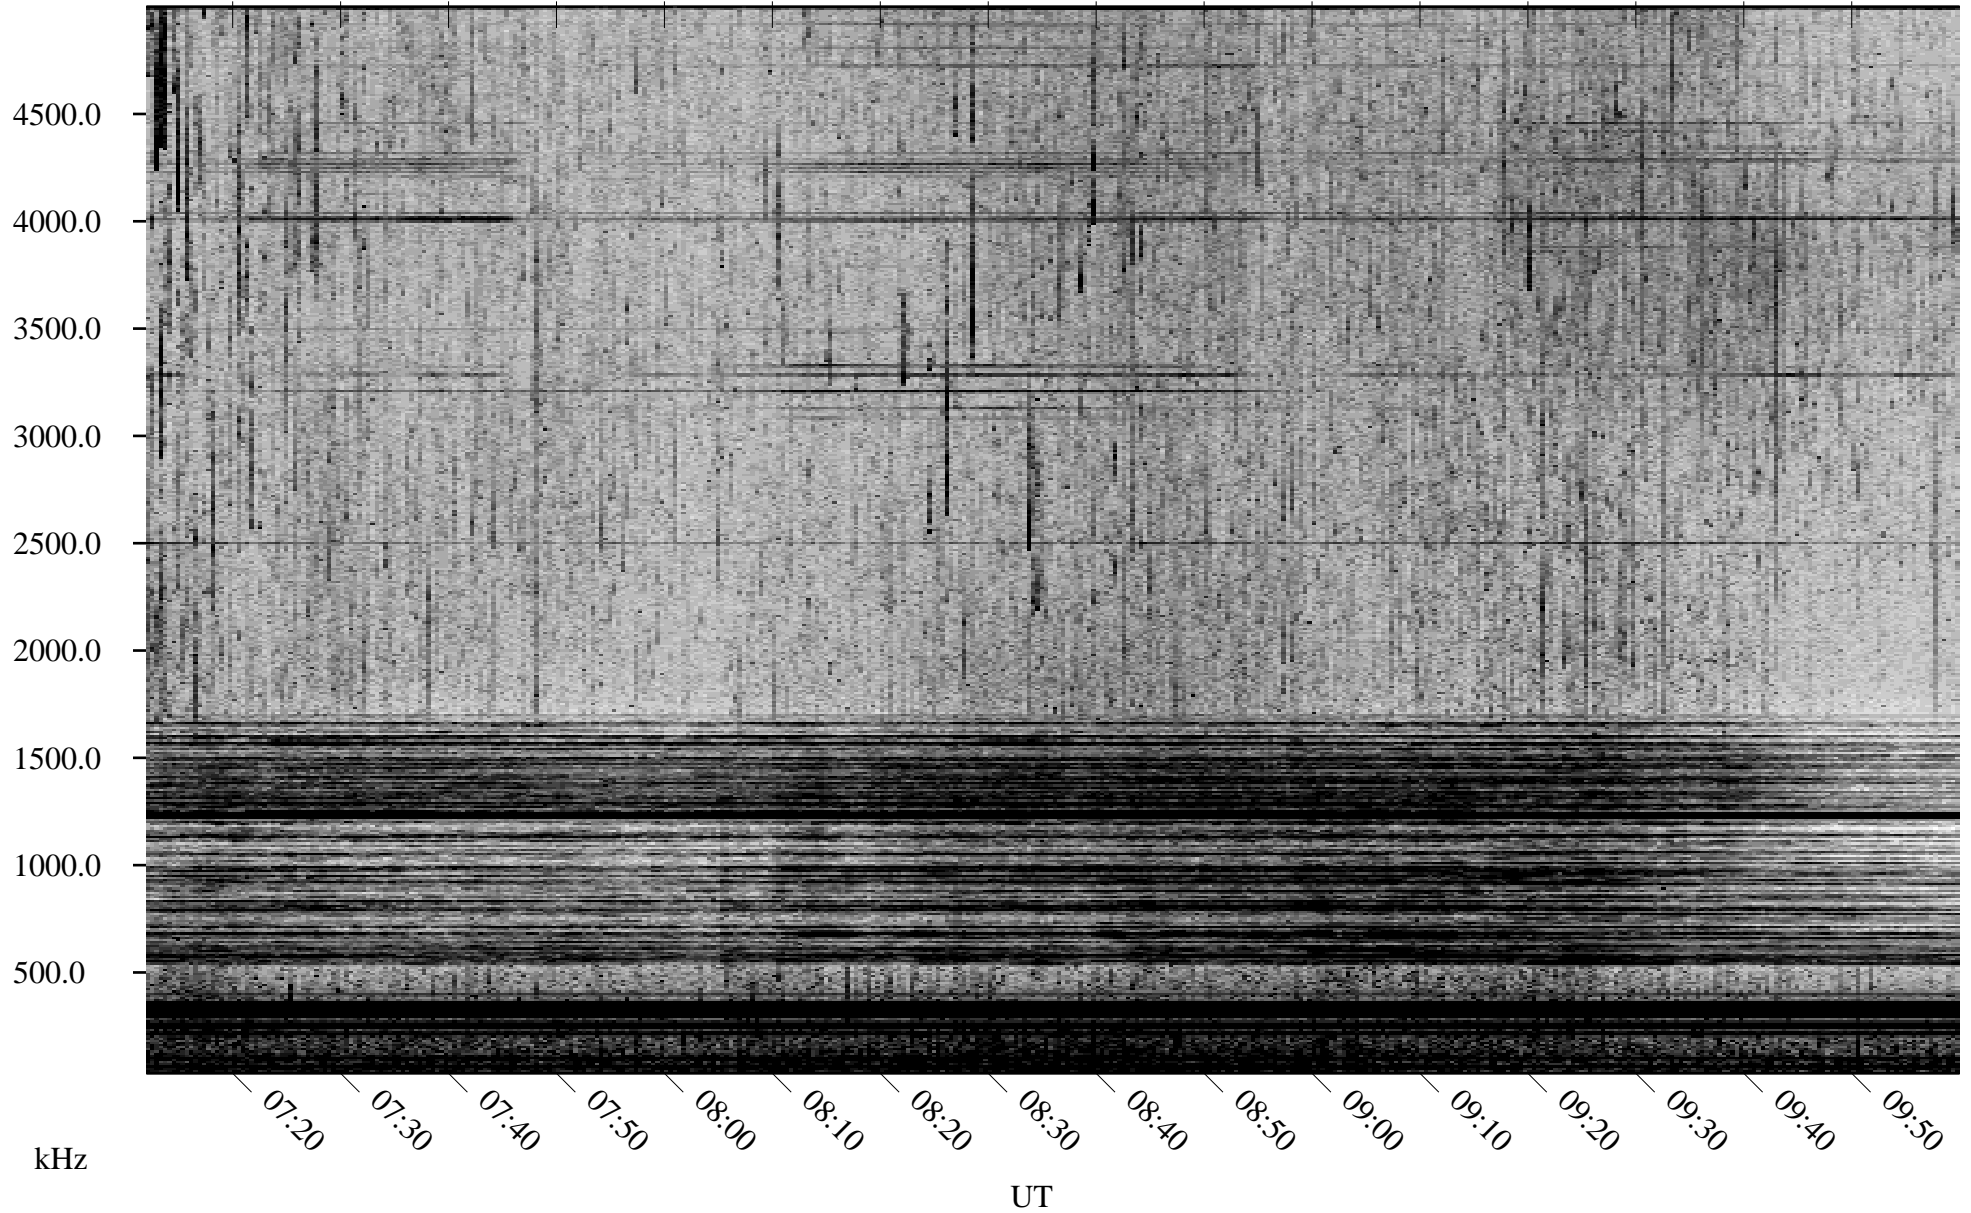

07/20/2002 Churchill, Manitoba

Linear Scale Black = 161 White = 15

ch022011.r00m max_12

Page 1

07/20/2002 Churchill, Manitoba

Linear Scale Black = 161 White = 15

ch022011.r00m max_12

Page 2

07/21/2002 Churchill, Manitoba

Linear Scale Black = 161 White = 15

ch022011.r00m max_12

Page 3

07/21/2002 Churchill, Manitoba

Linear Scale Black = 161 White = 15

ch022011.r00m max_12

Page 4

07/21/2002 Churchill, Manitoba

Linear Scale Black = 161 White = 15

ch022011.r00m max_12

Page 5

07/21/2002 Churchill, Manitoba

Linear Scale Black = 161 White = 15

ch022011.r00m max_12

Page 6

07/21/2002 Churchill, Manitoba

Linear Scale Black = 161 White = 15

ch022011.r00m max_12

Page 7

07/21/2002 Churchill, Manitoba

Linear Scale Black = 161 White = 15

ch022011.r00m max_12

Page 8