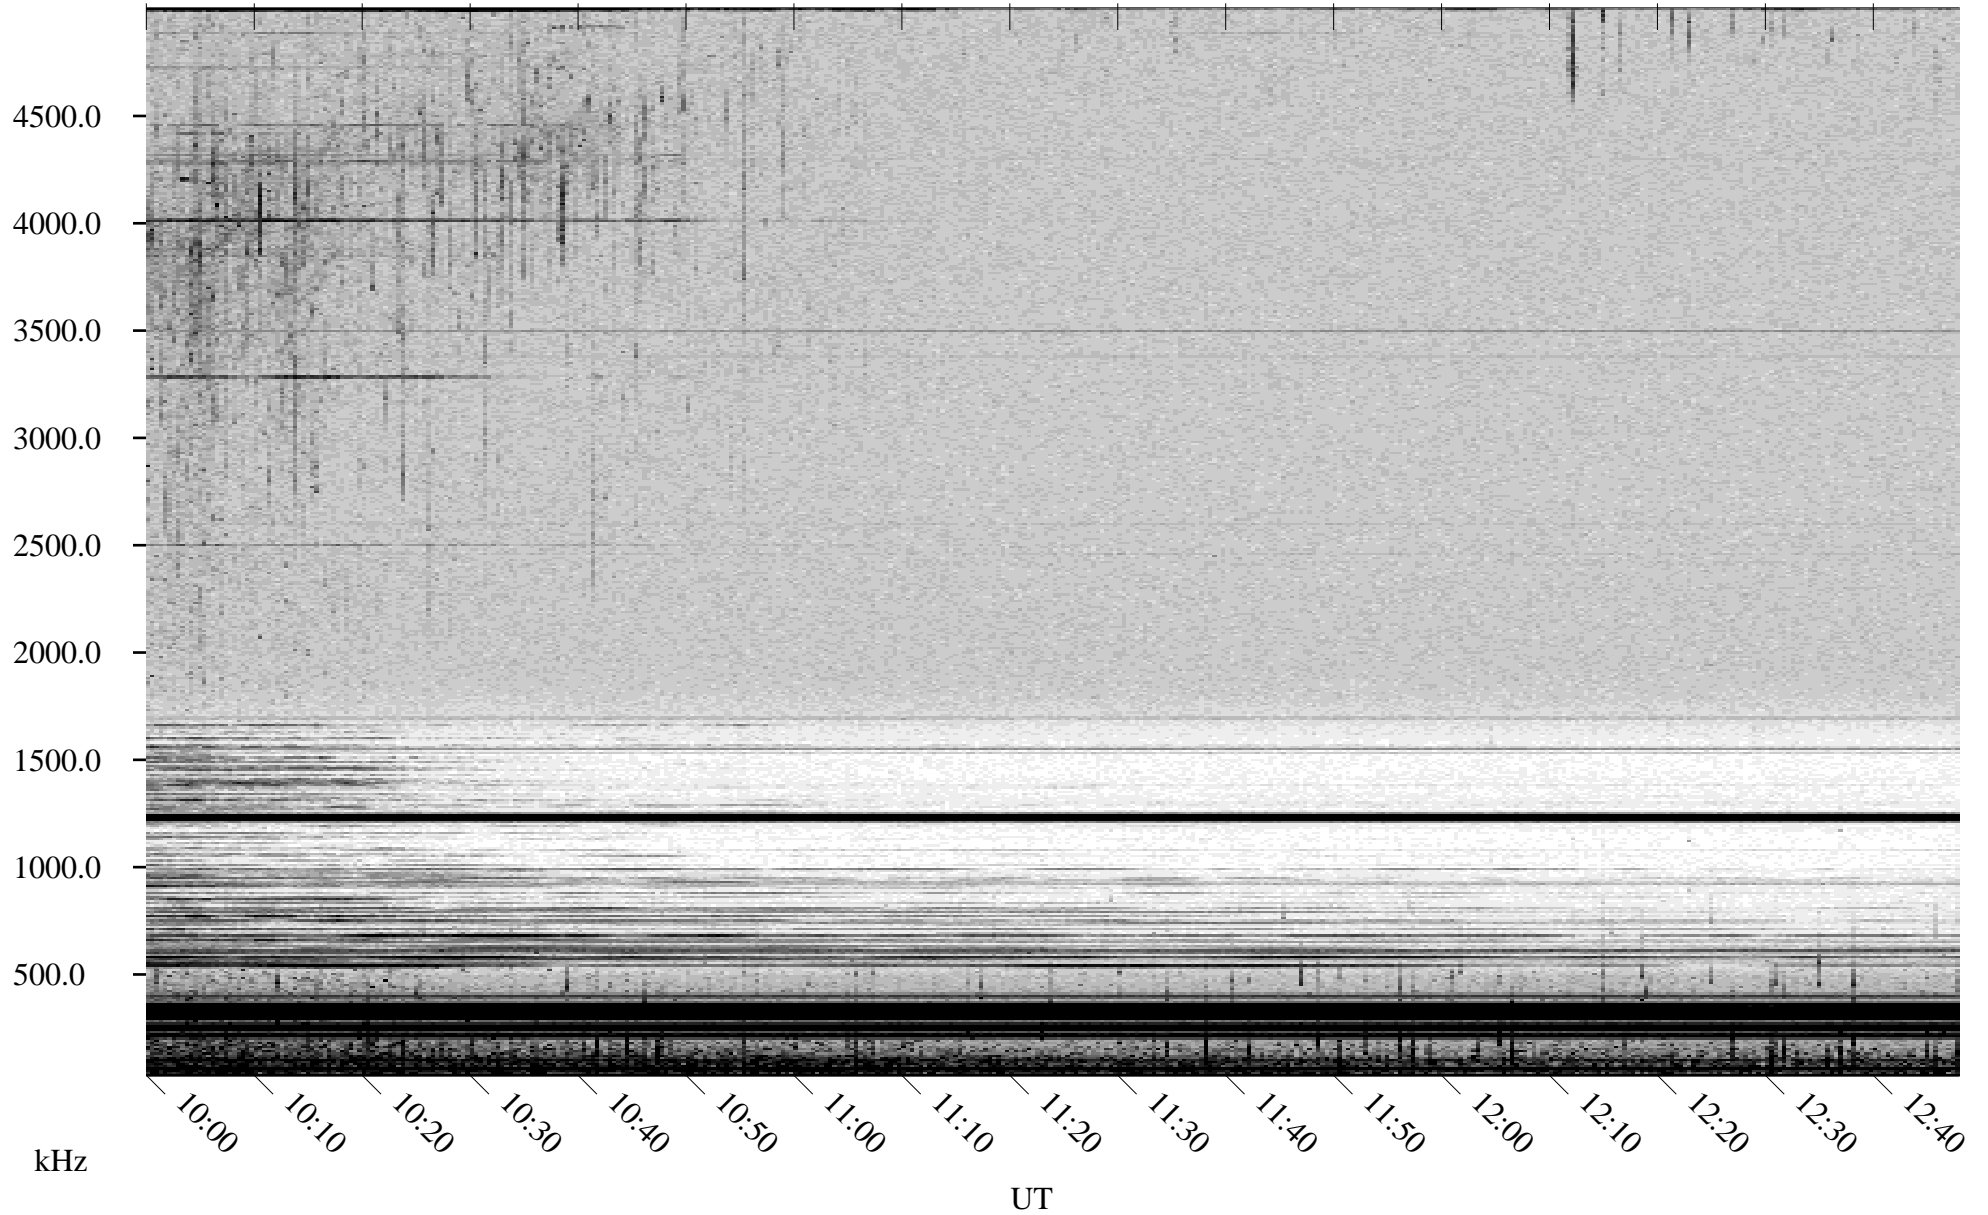

07/20/2002 Churchill, Manitoba

Linear Scale Black = 161 White = 15

ch022011.r00m max_12

Page 1

07/20/2002 Churchill, Manitoba

Linear Scale Black = 161 White = 15

ch022011.r00m max_12

Page 2

07/21/2002 Churchill, Manitoba

Linear Scale Black = 161 White = 15

ch022011.r00m max_12

Page 3

07/21/2002 Churchill, Manitoba

Linear Scale Black = 161 White = 15

ch022011.r00m max_12

Page 4

07/21/2002 Churchill, Manitoba

Linear Scale Black = 161 White = 15

ch022011.r00m max_12

Page 5

07/21/2002 Churchill, Manitoba

Linear Scale Black = 161 White = 15

ch022011.r00m max_12

Page 6

07/21/2002 Churchill, Manitoba

Linear Scale Black = 161 White = 15

ch022011.r00m max_12

Page 7

07/21/2002 Churchill, Manitoba

Linear Scale Black = 161 White = 15

ch022011.r00m max_12

Page 8