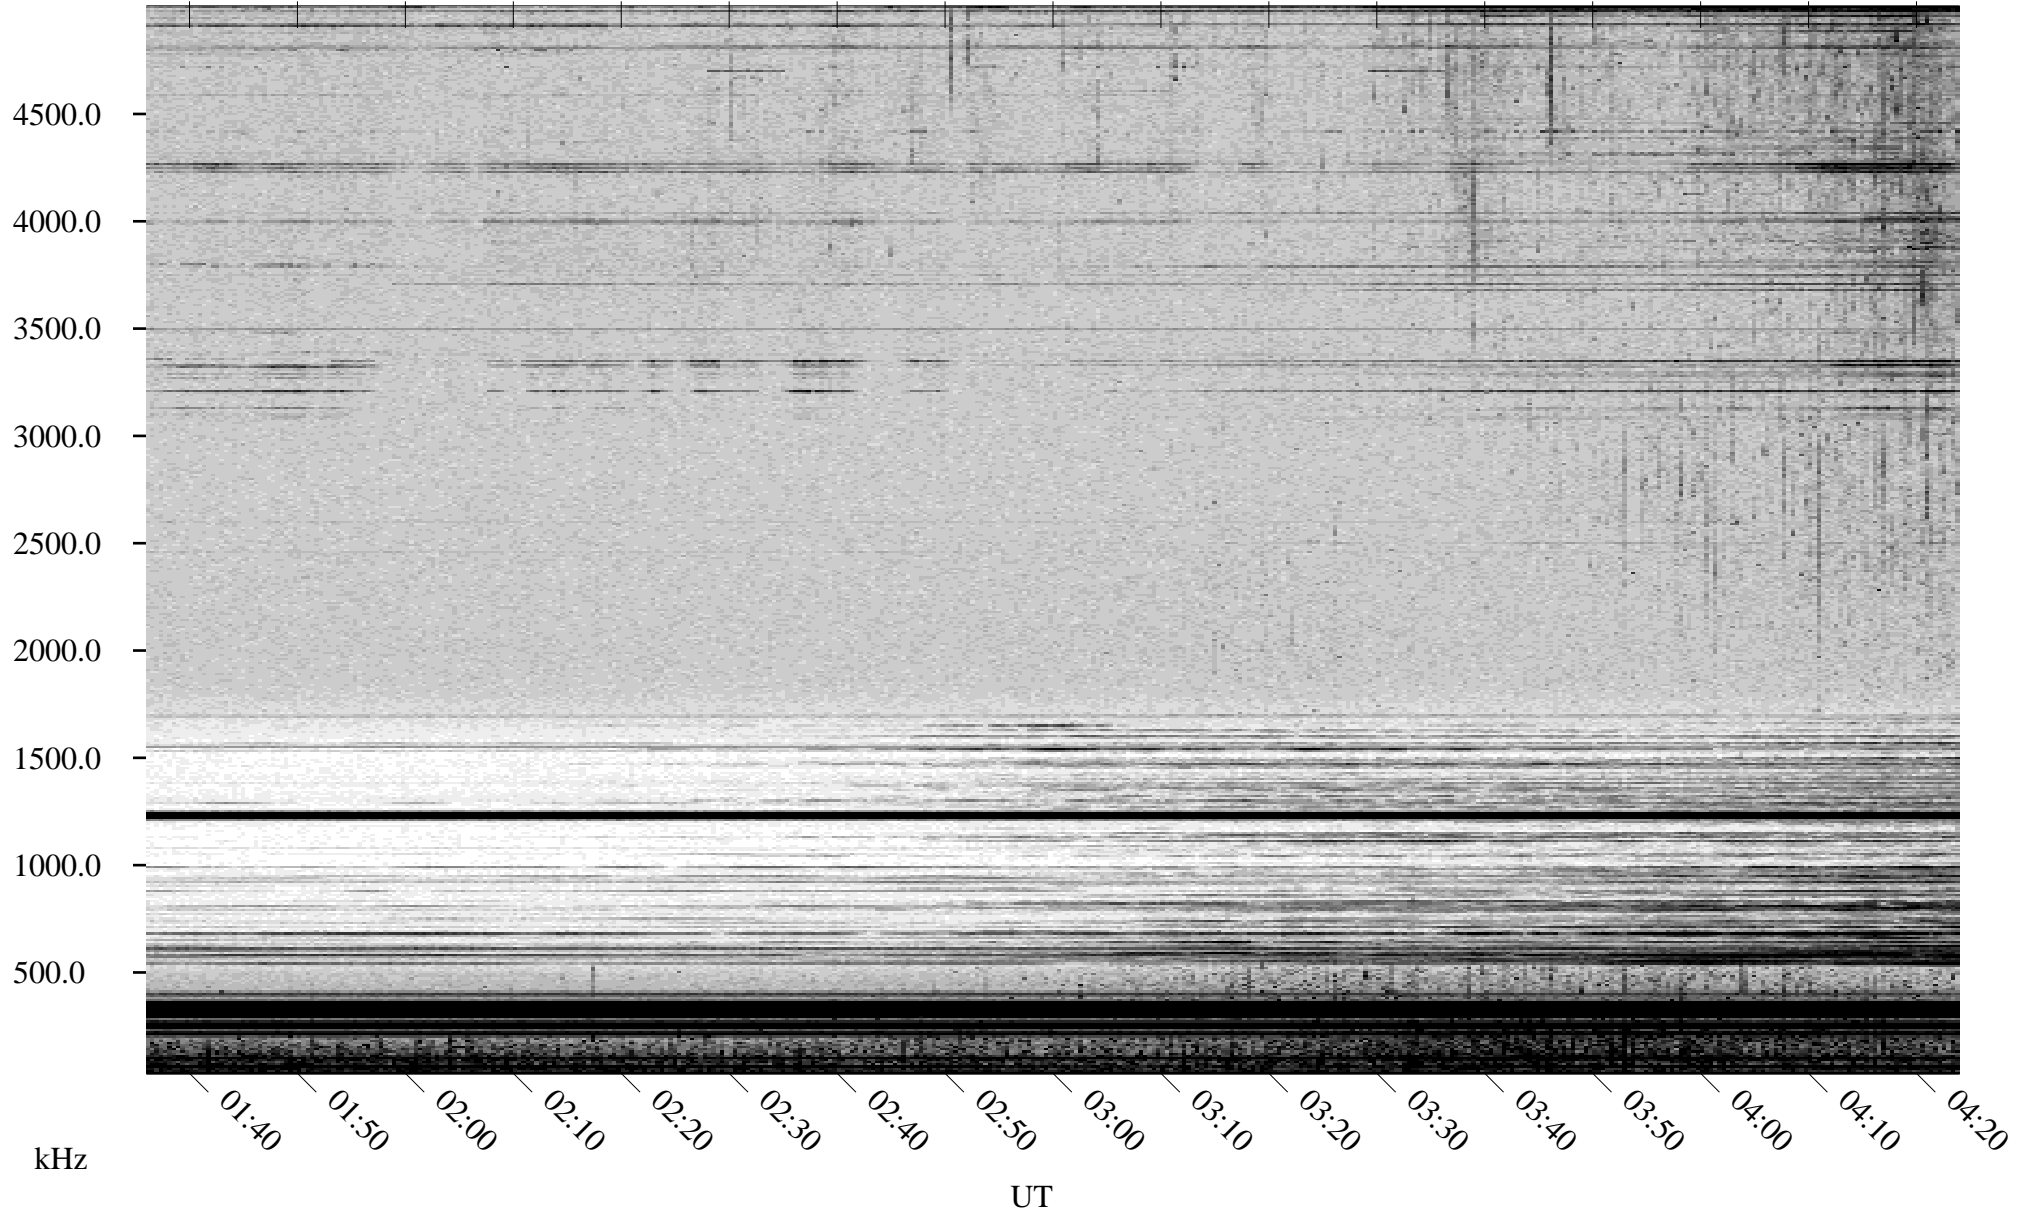

# 07/21/2002 Churchill, Manitoba

Linear Scale    Black = 161    White = 15

ch022021.r00m max\_12

Page 1

# 07/21/2002 Churchill, Manitoba

Linear Scale    Black = 161    White = 15

ch022021.r00m max\_12

Page 2

# 07/22/2002 Churchill, Manitoba

Linear Scale    Black = 161    White = 15

ch02202l.r00m max\_12

Page 3

# 07/22/2002 Churchill, Manitoba

Linear Scale    Black = 161    White = 15

ch02202l.r00m max\_12

Page 4