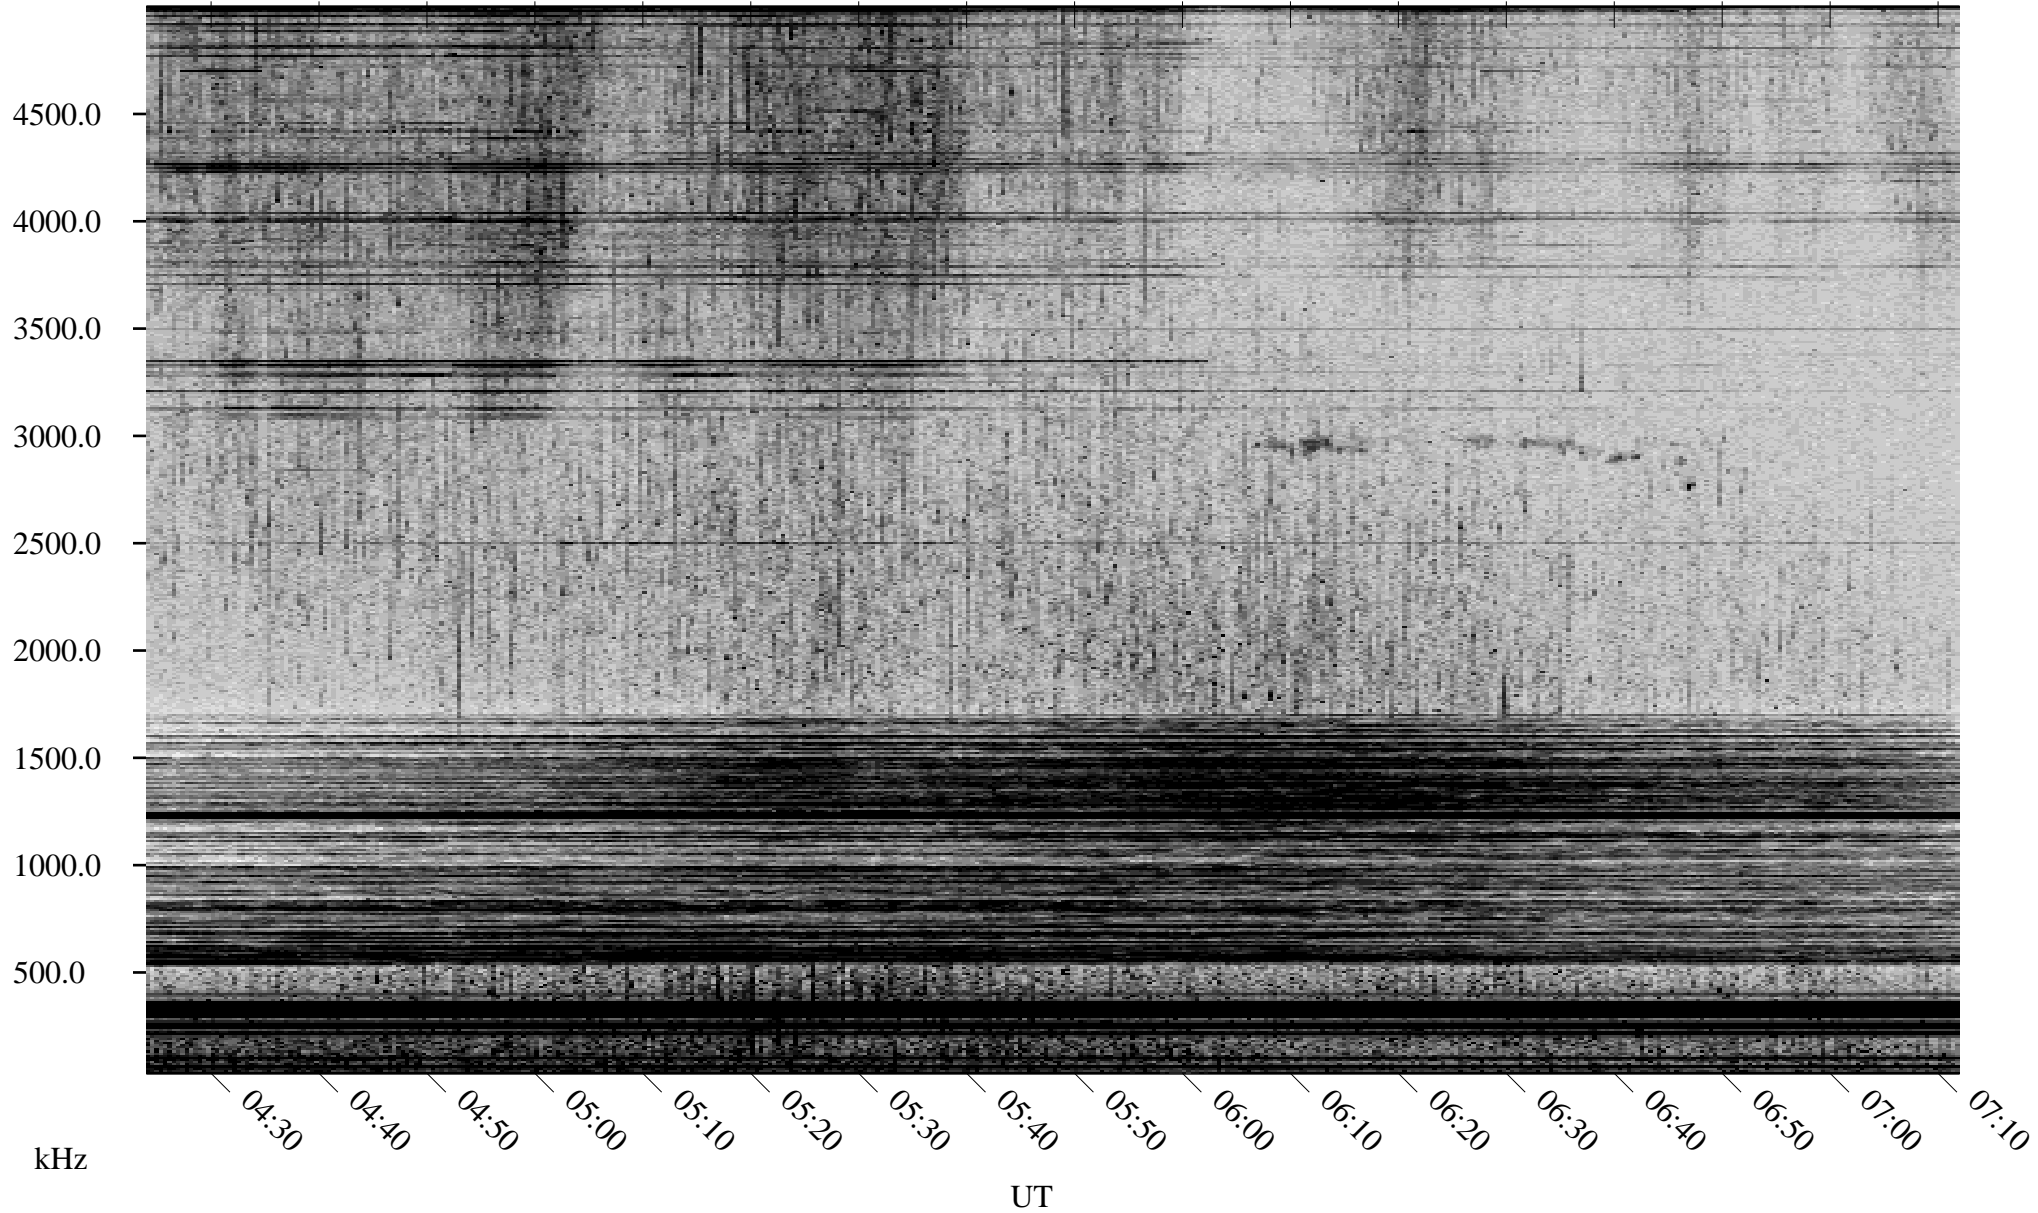

# 07/21/2002 Churchill, Manitoba

Linear Scale    Black = 161    White = 15

ch022021.r00m max\_12

Page 1

# 07/21/2002 Churchill, Manitoba

Linear Scale    Black = 161    White = 15

ch022021.r00m max\_12

Page 2

# 07/22/2002 Churchill, Manitoba

Linear Scale    Black = 161    White = 15

ch02202l.r00m max\_12

Page 3

# 07/22/2002 Churchill, Manitoba

Linear Scale    Black = 161    White = 15

ch02202l.r00m max\_12

Page 4