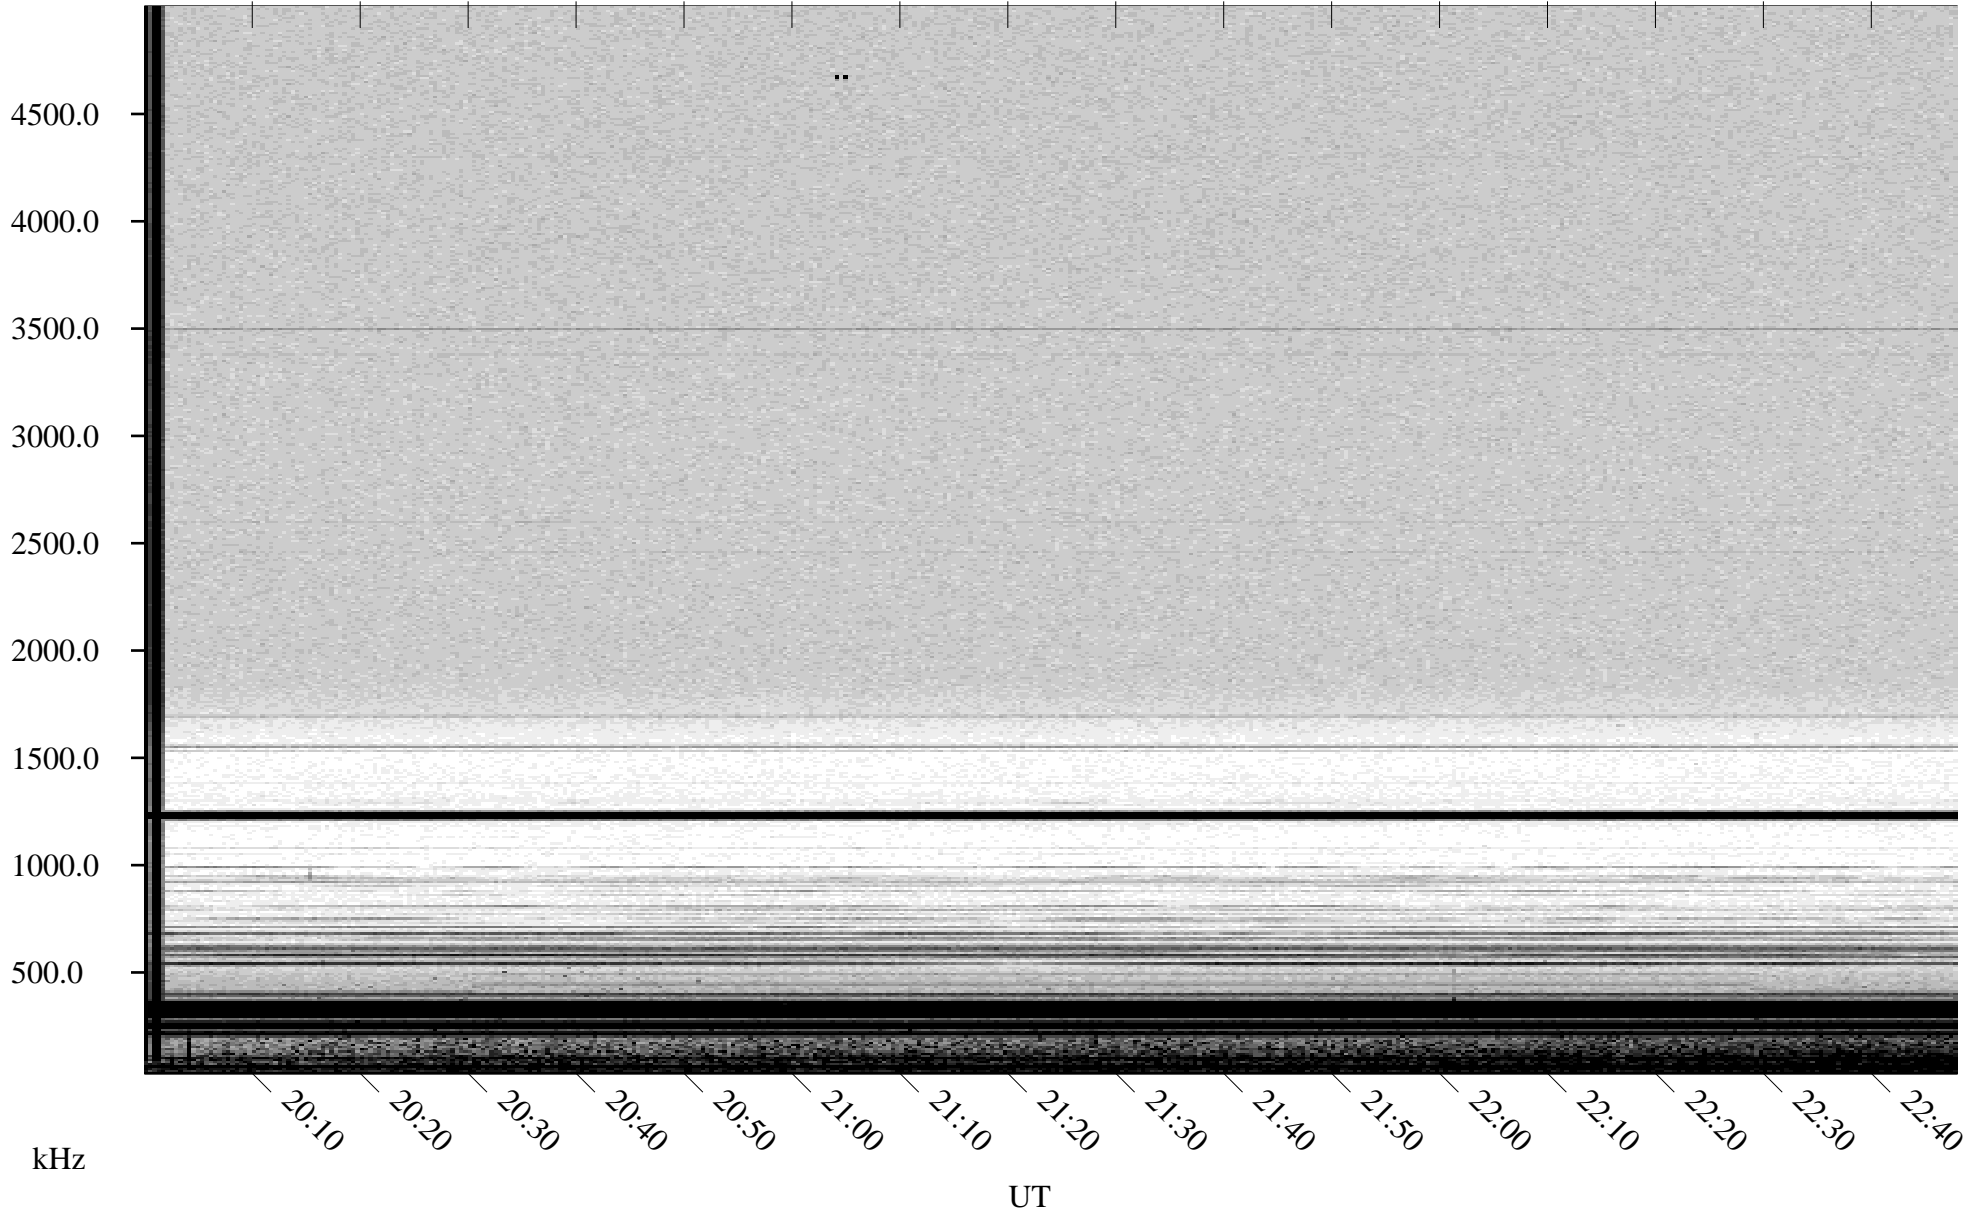

# 07/21/2002 Churchill, Manitoba

Linear Scale    Black = 161    White = 15

ch022021.r00m max\_12

Page 1

# 07/21/2002 Churchill, Manitoba

Linear Scale    Black = 161    White = 15

ch022021.r00m max\_12

Page 2

# 07/22/2002 Churchill, Manitoba

Linear Scale    Black = 161    White = 15

ch02202l.r00m max\_12

Page 3

# 07/22/2002 Churchill, Manitoba

Linear Scale    Black = 161    White = 15

ch02202l.r00m max\_12

Page 4