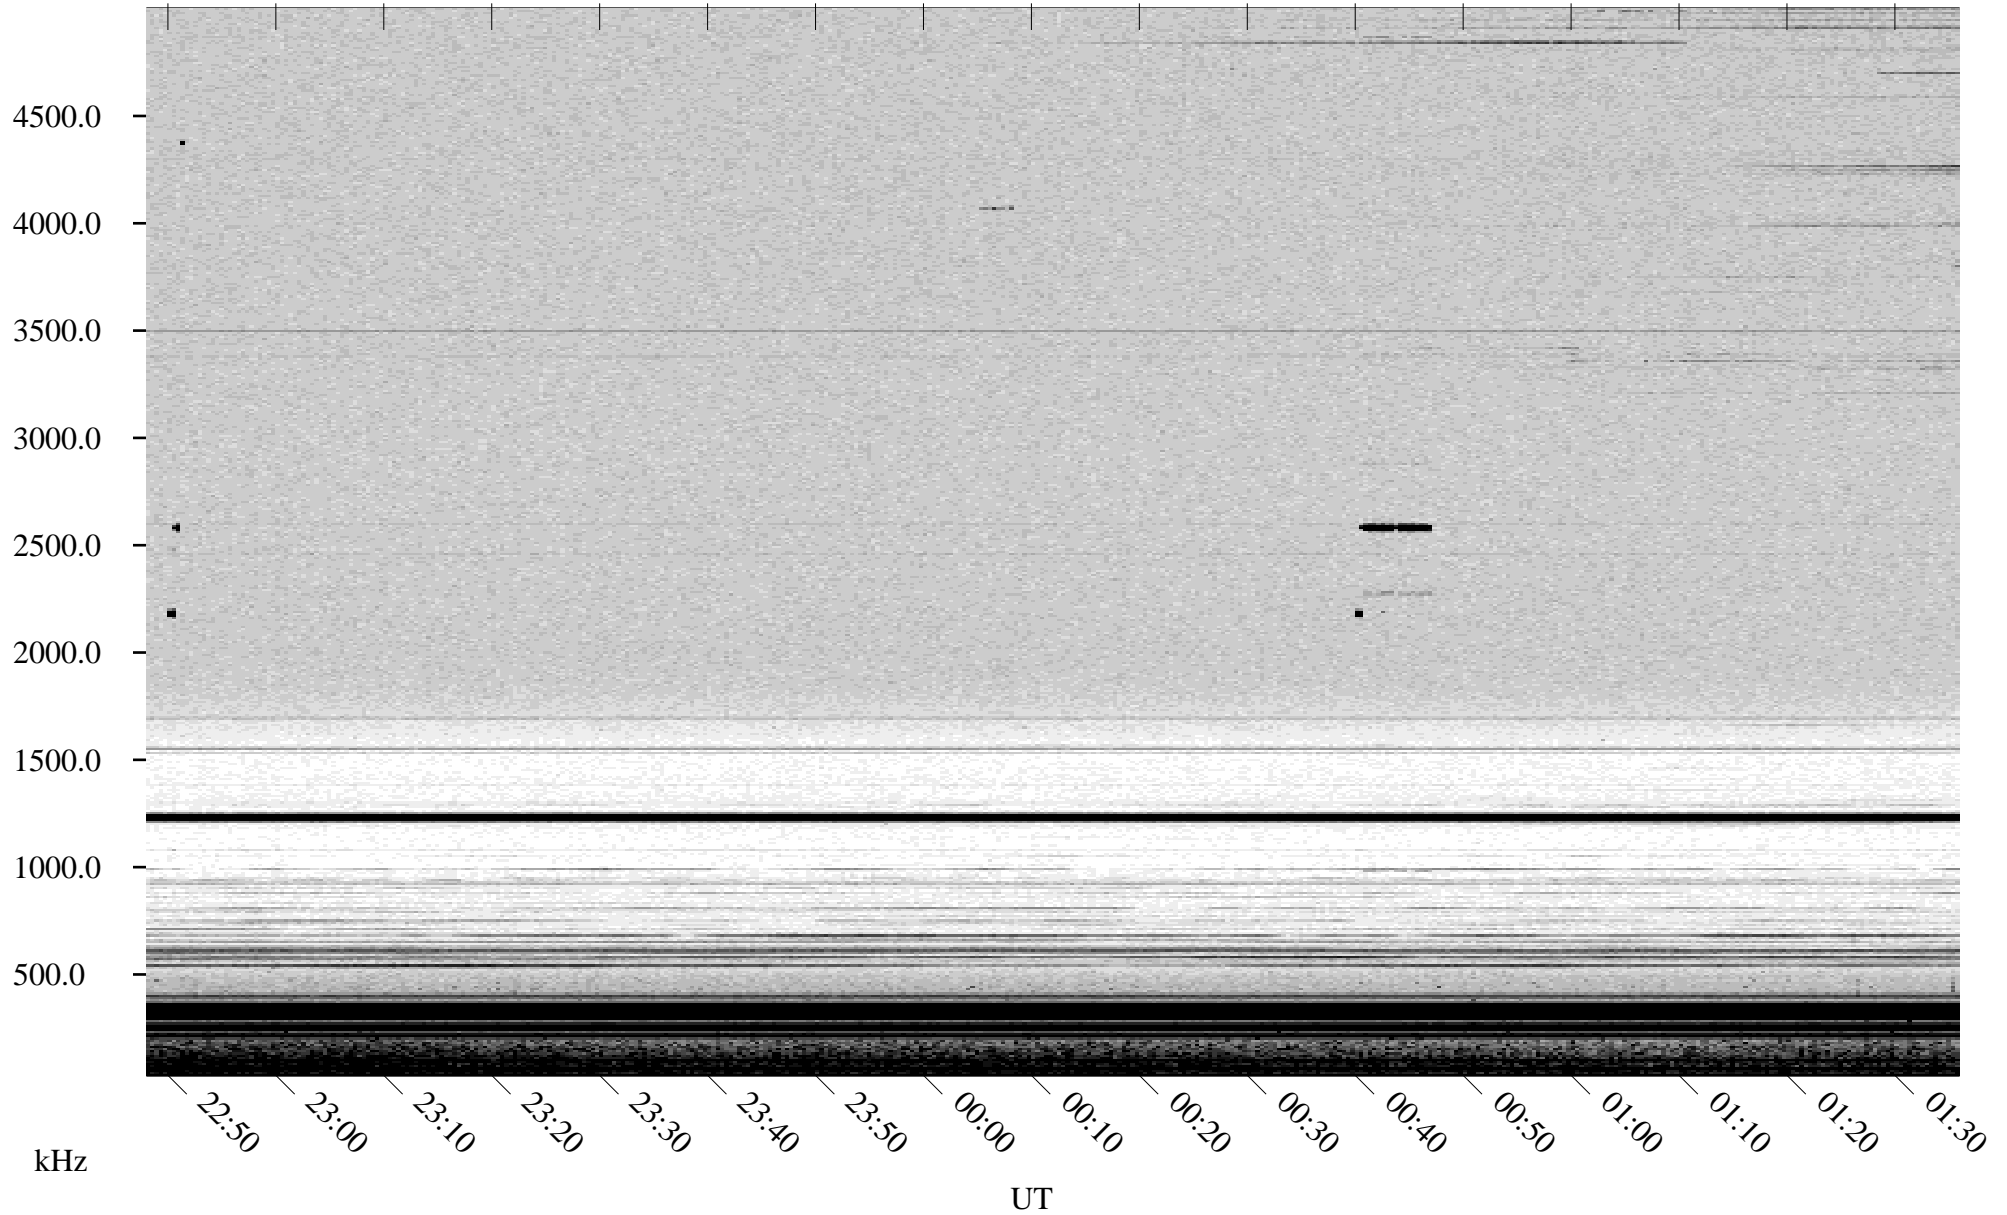

# 07/21/2002 Churchill, Manitoba

Linear Scale    Black = 161    White = 15

ch022021.r00m max\_12

Page 1

# 07/21/2002 Churchill, Manitoba

Linear Scale    Black = 161    White = 15

ch022021.r00m max\_12

Page 2

# 07/22/2002 Churchill, Manitoba

Linear Scale    Black = 161    White = 15

ch02202l.r00m max\_12

Page 3

# 07/22/2002 Churchill, Manitoba

Linear Scale    Black = 161    White = 15

ch02202l.r00m max\_12

Page 4