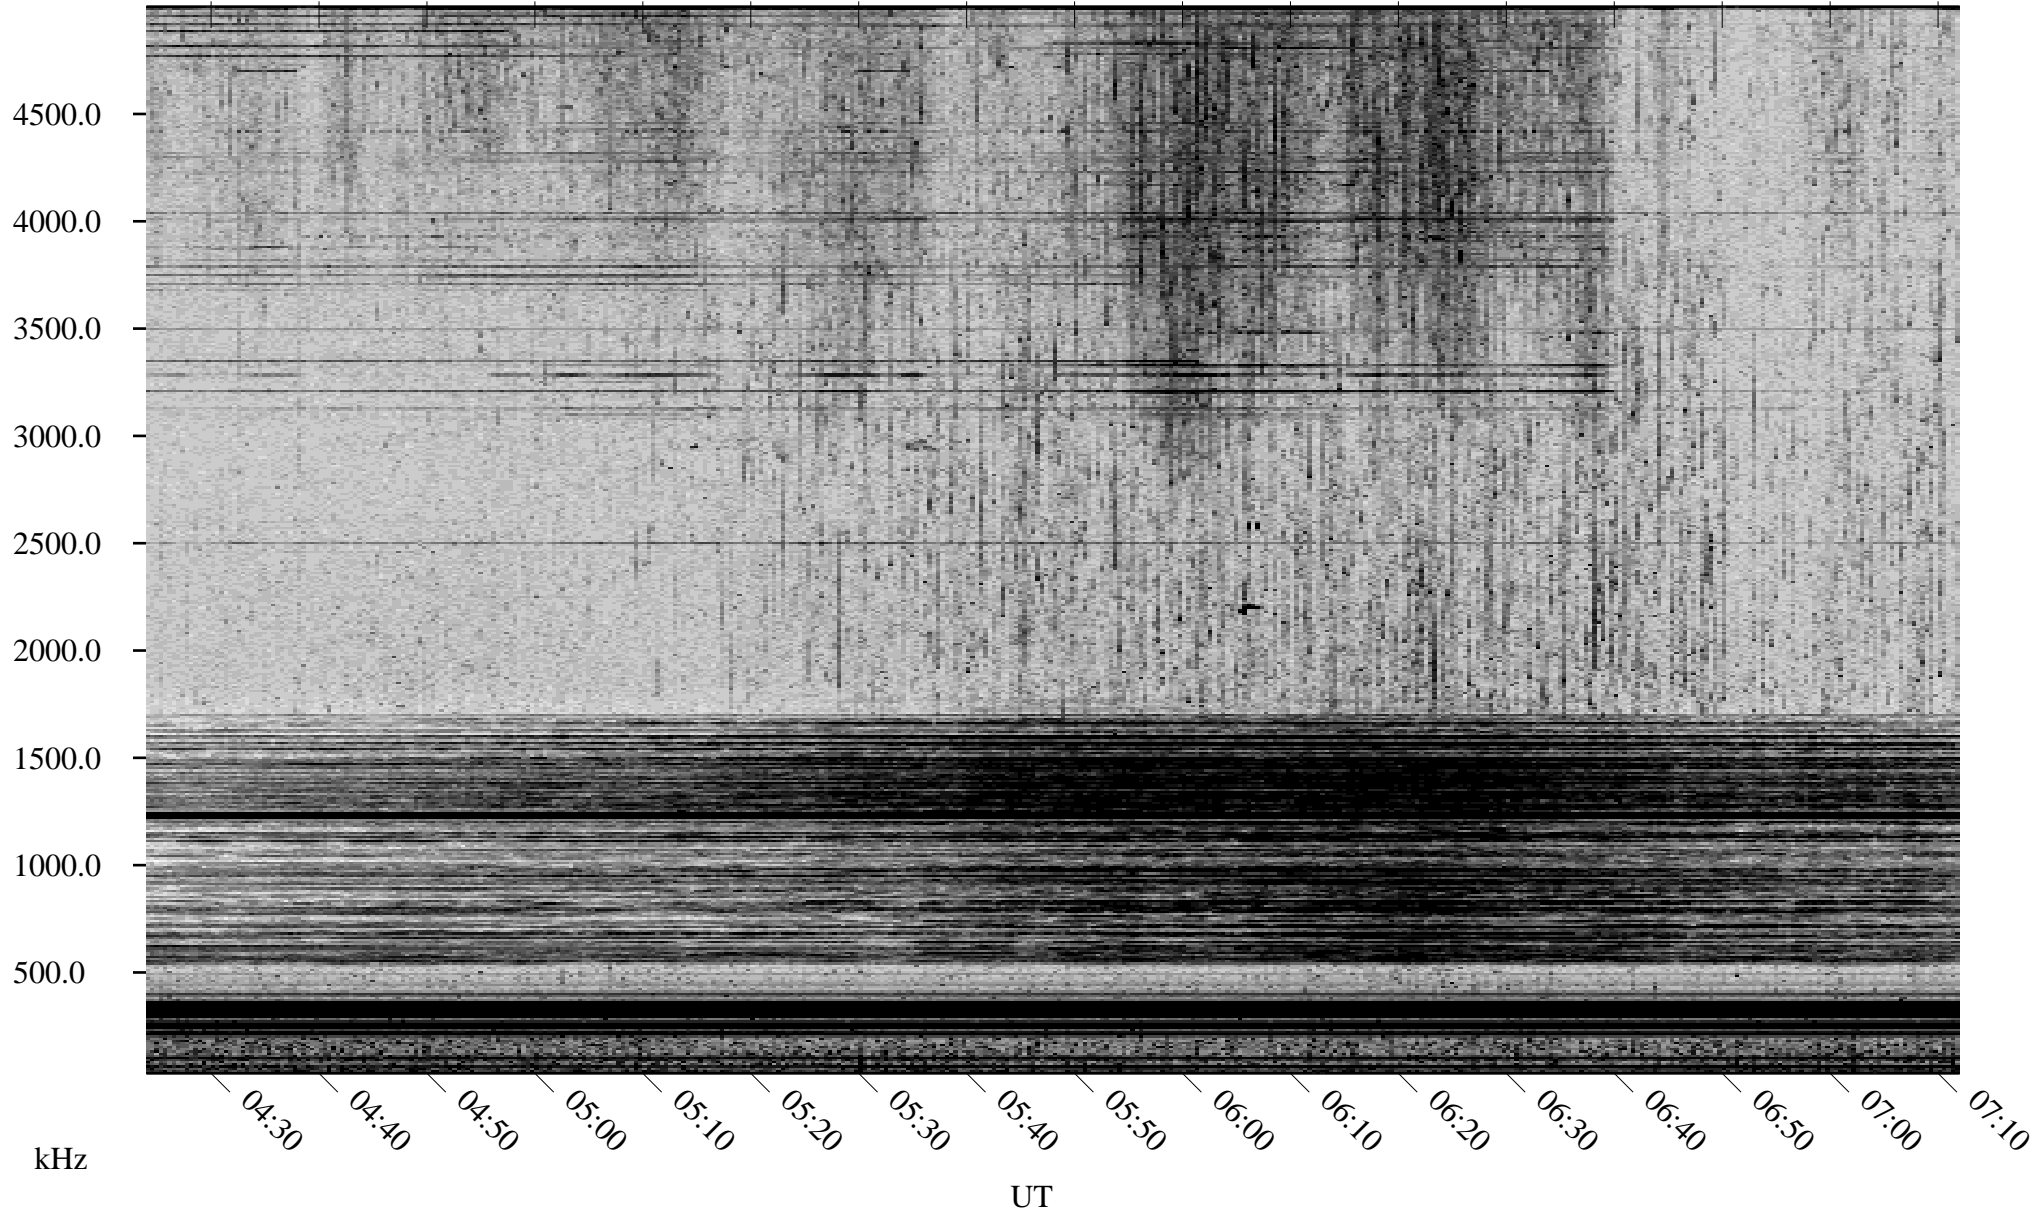

07/22/2002 Churchill, Manitoba

Linear Scale Black = 161 White = 15

ch02203l.r00m max_12

Page 1

07/22/2002 Churchill, Manitoba

Linear Scale Black = 161 White = 15

ch022031.r00m max_12

Page 2

07/23/2002 Churchill, Manitoba

Linear Scale Black = 161 White = 15

ch02203l.r00m max_12

Page 3

07/23/2002 Churchill, Manitoba

Linear Scale Black = 161 White = 15

ch02203l.r00m max_12

Page 4

07/23/2002 Churchill, Manitoba

Linear Scale Black = 161 White = 15

ch02203l.r00m max_12

Page 5

07/23/2002 Churchill, Manitoba

Linear Scale Black = 161 White = 15

ch02203l.r00m max_12

Page 6

07/23/2002 Churchill, Manitoba

Linear Scale Black = 161 White = 15

ch02203l.r00m max_12

Page 7

07/23/2002 Churchill, Manitoba

Linear Scale Black = 161 White = 15

ch02203l.r00m max_12