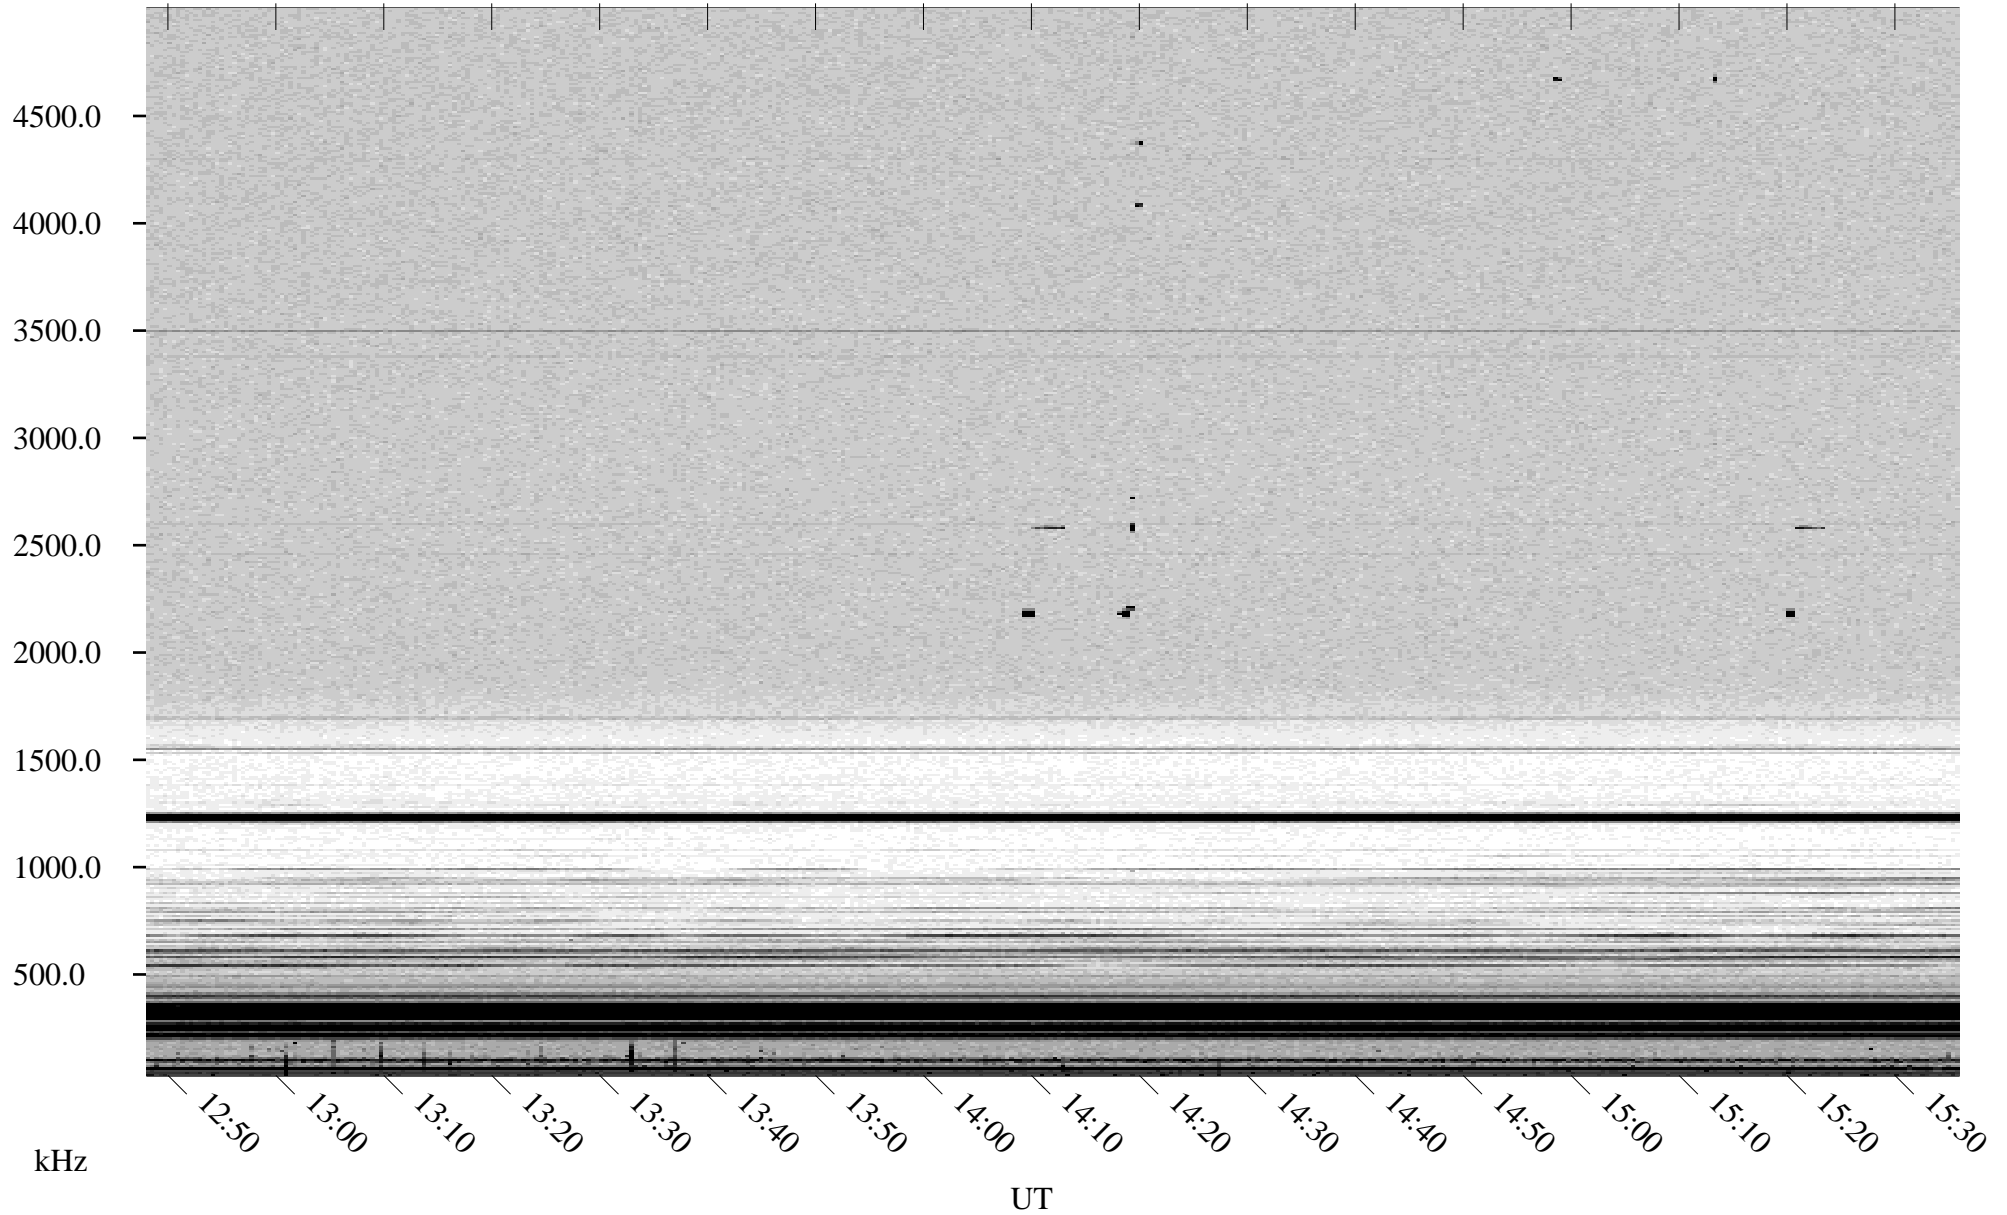

07/22/2002 Churchill, Manitoba

Linear Scale Black = 161 White = 15

ch02203l.r00m max_12

Page 1

07/22/2002 Churchill, Manitoba

Linear Scale Black = 161 White = 15

ch022031.r00m max_12

Page 2

07/23/2002 Churchill, Manitoba

Linear Scale Black = 161 White = 15

ch02203l.r00m max_12

Page 3

07/23/2002 Churchill, Manitoba

Linear Scale Black = 161 White = 15

ch02203l.r00m max_12

Page 4

07/23/2002 Churchill, Manitoba

Linear Scale Black = 161 White = 15

ch02203l.r00m max_12

Page 5

07/23/2002 Churchill, Manitoba

Linear Scale Black = 161 White = 15

ch02203l.r00m max_12

Page 6

07/23/2002 Churchill, Manitoba

Linear Scale Black = 161 White = 15

ch02203l.r00m max_12

Page 7

07/23/2002 Churchill, Manitoba

Linear Scale Black = 161 White = 15

ch02203l.r00m max_12