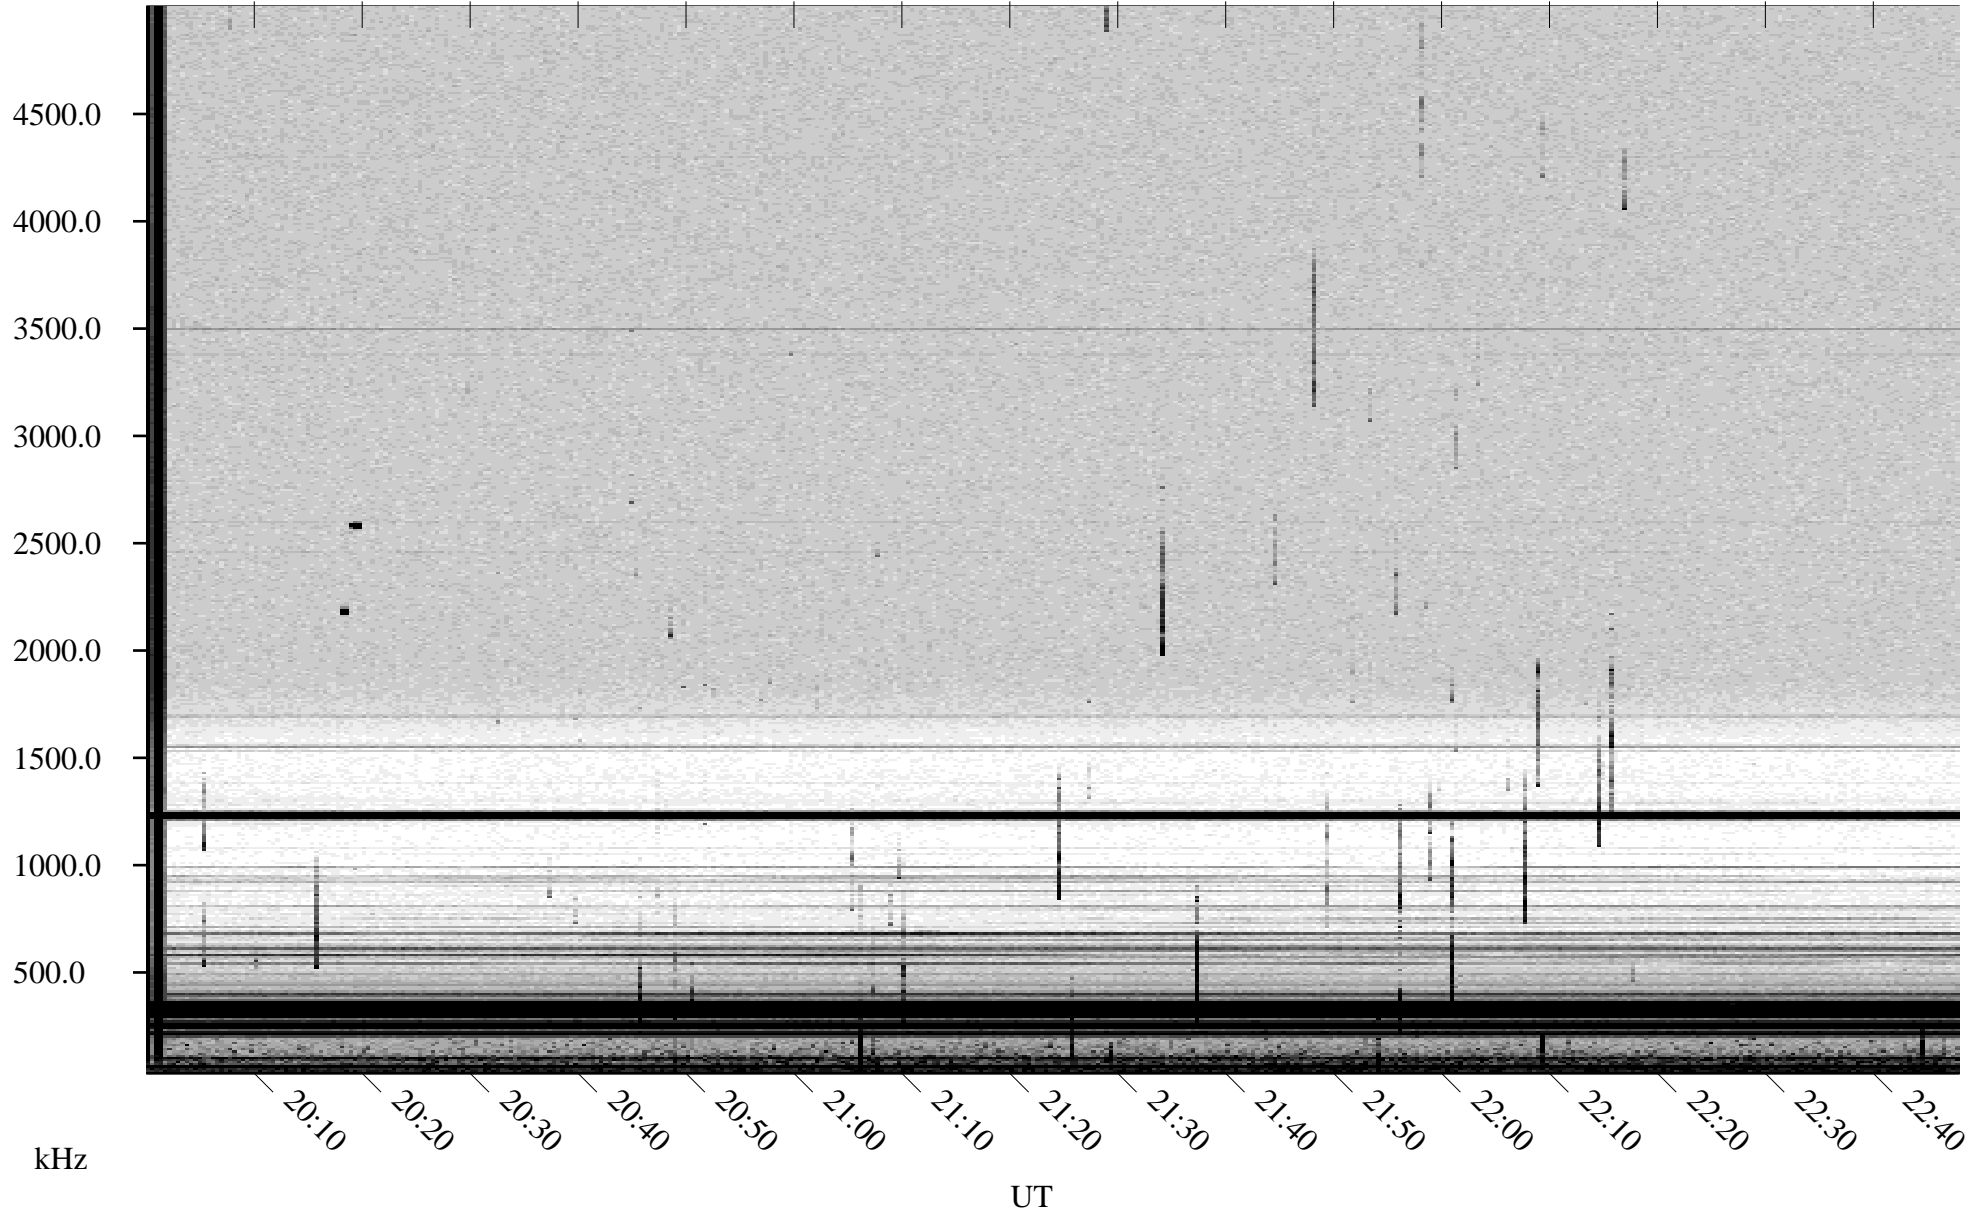

07/22/2002 Churchill, Manitoba

Linear Scale Black = 161 White = 15

ch02203l.r00m max_12

Page 1

07/22/2002 Churchill, Manitoba

Linear Scale Black = 161 White = 15

ch022031.r00m max_12

Page 2

07/23/2002 Churchill, Manitoba

Linear Scale Black = 161 White = 15

ch02203l.r00m max_12

Page 3

07/23/2002 Churchill, Manitoba

Linear Scale Black = 161 White = 15

ch02203l.r00m max_12

Page 4

07/23/2002 Churchill, Manitoba

Linear Scale Black = 161 White = 15

ch02203l.r00m max_12

Page 5

07/23/2002 Churchill, Manitoba

Linear Scale Black = 161 White = 15

ch02203l.r00m max_12

Page 6

07/23/2002 Churchill, Manitoba

Linear Scale Black = 161 White = 15

ch02203l.r00m max_12

Page 7

07/23/2002 Churchill, Manitoba

Linear Scale Black = 161 White = 15

ch02203l.r00m max_12