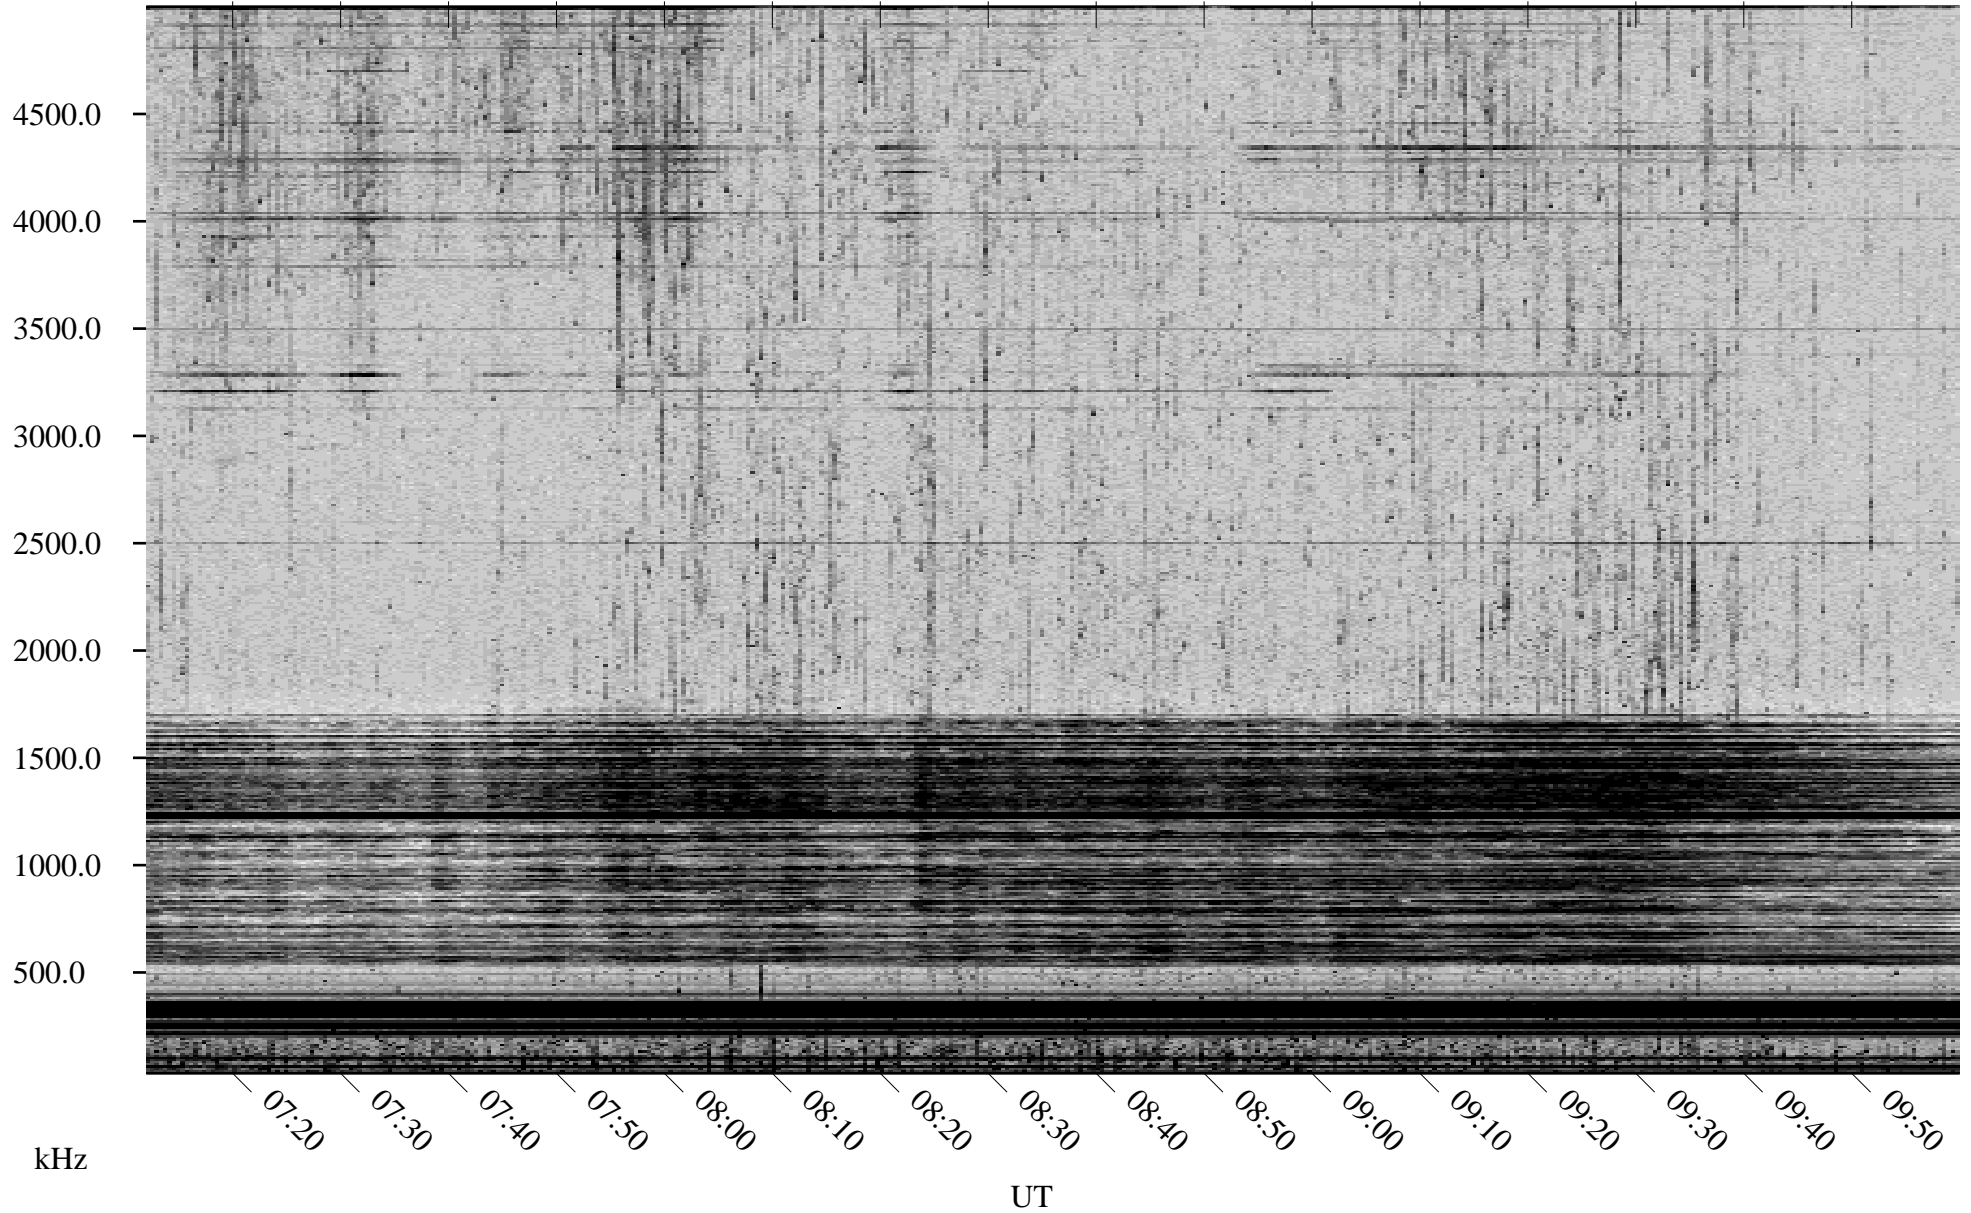

07/22/2002 Churchill, Manitoba

Linear Scale Black = 161 White = 15

ch02203l.r00m max_12

Page 1

07/22/2002 Churchill, Manitoba

Linear Scale Black = 161 White = 15

ch022031.r00m max_12

Page 2

07/23/2002 Churchill, Manitoba

Linear Scale Black = 161 White = 15

ch02203l.r00m max_12

Page 3

07/23/2002 Churchill, Manitoba

Linear Scale Black = 161 White = 15

ch02203l.r00m max_12

Page 4

07/23/2002 Churchill, Manitoba

Linear Scale Black = 161 White = 15

ch02203l.r00m max_12

Page 5

07/23/2002 Churchill, Manitoba

Linear Scale Black = 161 White = 15

ch02203l.r00m max_12

Page 6

07/23/2002 Churchill, Manitoba

Linear Scale Black = 161 White = 15

ch02203l.r00m max_12

Page 7

07/23/2002 Churchill, Manitoba

Linear Scale Black = 161 White = 15

ch02203l.r00m max_12