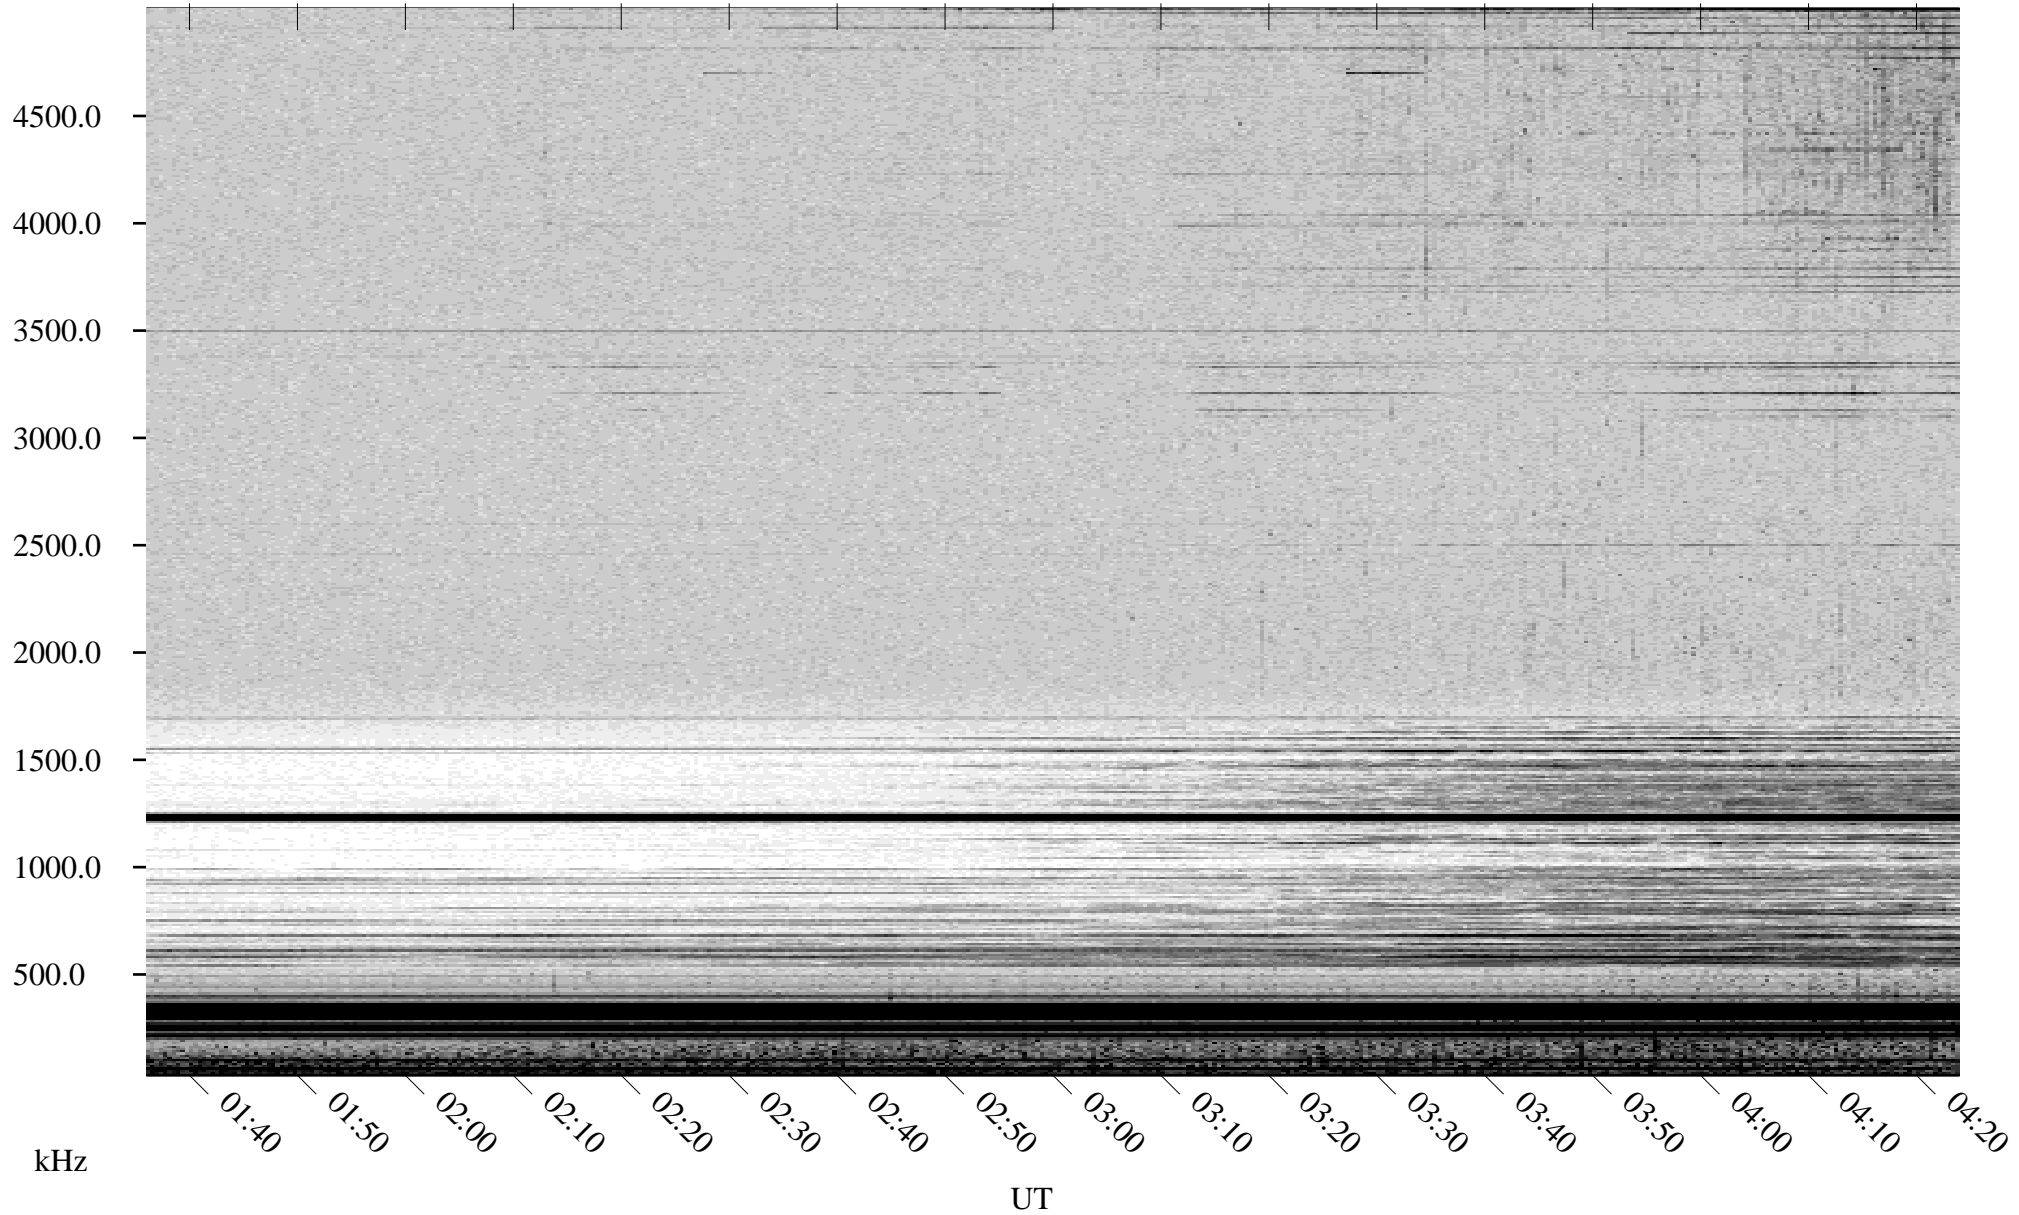

07/22/2002 Churchill, Manitoba

Linear Scale Black = 161 White = 15

ch02203l.r00m max_12

Page 1

07/22/2002 Churchill, Manitoba

Linear Scale Black = 161 White = 15

ch022031.r00m max_12

Page 2

07/23/2002 Churchill, Manitoba

Linear Scale Black = 161 White = 15

ch02203l.r00m max_12

Page 3

07/23/2002 Churchill, Manitoba

Linear Scale Black = 161 White = 15

ch02203l.r00m max_12

Page 4

07/23/2002 Churchill, Manitoba

Linear Scale Black = 161 White = 15

ch02203l.r00m max_12

Page 5

07/23/2002 Churchill, Manitoba

Linear Scale Black = 161 White = 15

ch02203l.r00m max_12

Page 6

07/23/2002 Churchill, Manitoba

Linear Scale Black = 161 White = 15

ch02203l.r00m max_12

Page 7

07/23/2002 Churchill, Manitoba

Linear Scale Black = 161 White = 15

ch02203l.r00m max_12