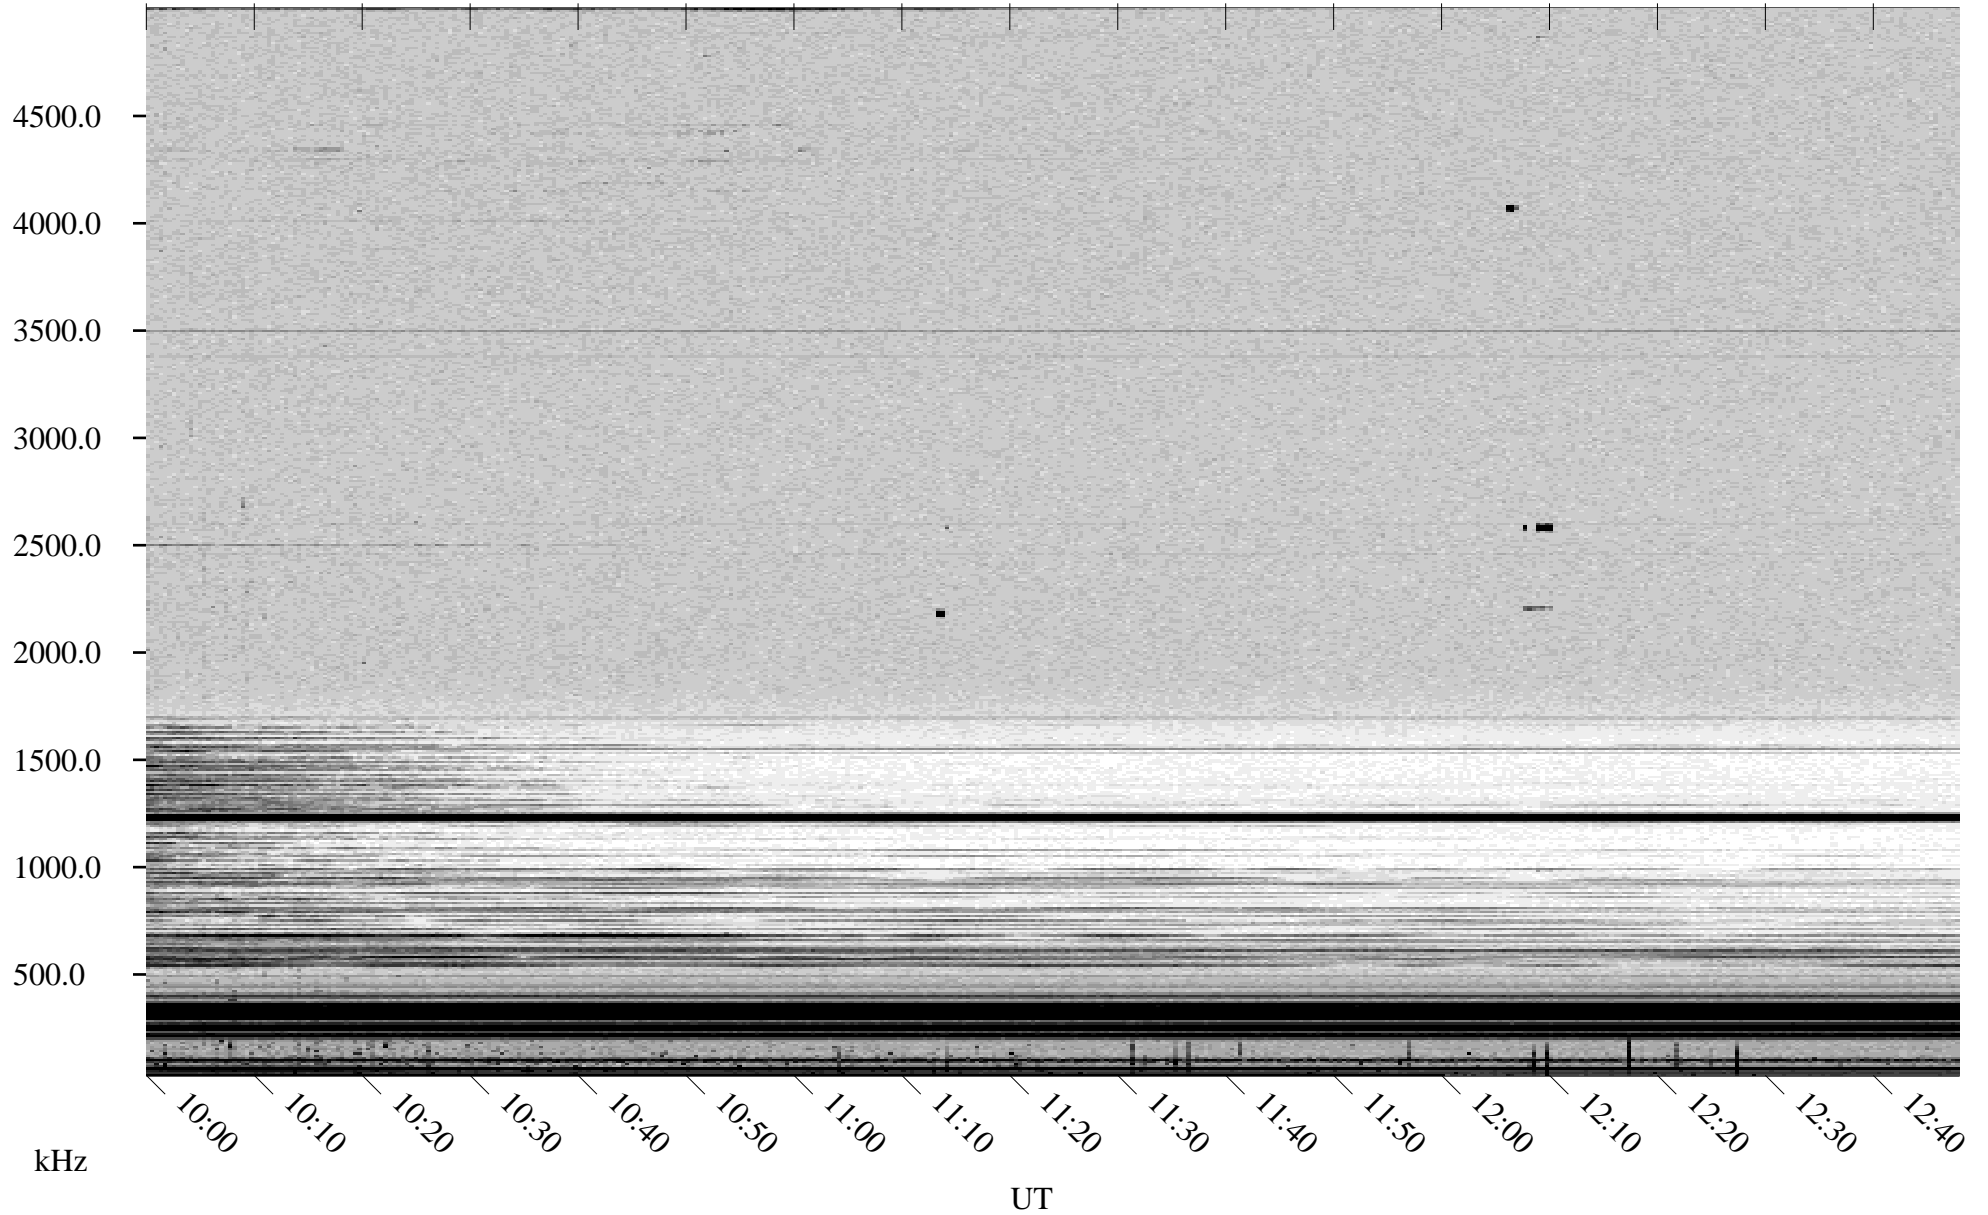

07/22/2002 Churchill, Manitoba

Linear Scale Black = 161 White = 15

ch02203l.r00m max_12

Page 1

07/22/2002 Churchill, Manitoba

Linear Scale Black = 161 White = 15

ch022031.r00m max_12

Page 2

07/23/2002 Churchill, Manitoba

Linear Scale Black = 161 White = 15

ch02203l.r00m max_12

Page 3

07/23/2002 Churchill, Manitoba

Linear Scale Black = 161 White = 15

ch02203l.r00m max_12

Page 4

07/23/2002 Churchill, Manitoba

Linear Scale Black = 161 White = 15

ch02203l.r00m max_12

Page 5

07/23/2002 Churchill, Manitoba

Linear Scale Black = 161 White = 15

ch02203l.r00m max_12

Page 6

07/23/2002 Churchill, Manitoba

Linear Scale Black = 161 White = 15

ch02203l.r00m max_12

Page 7

07/23/2002 Churchill, Manitoba

Linear Scale Black = 161 White = 15

ch02203l.r00m max_12