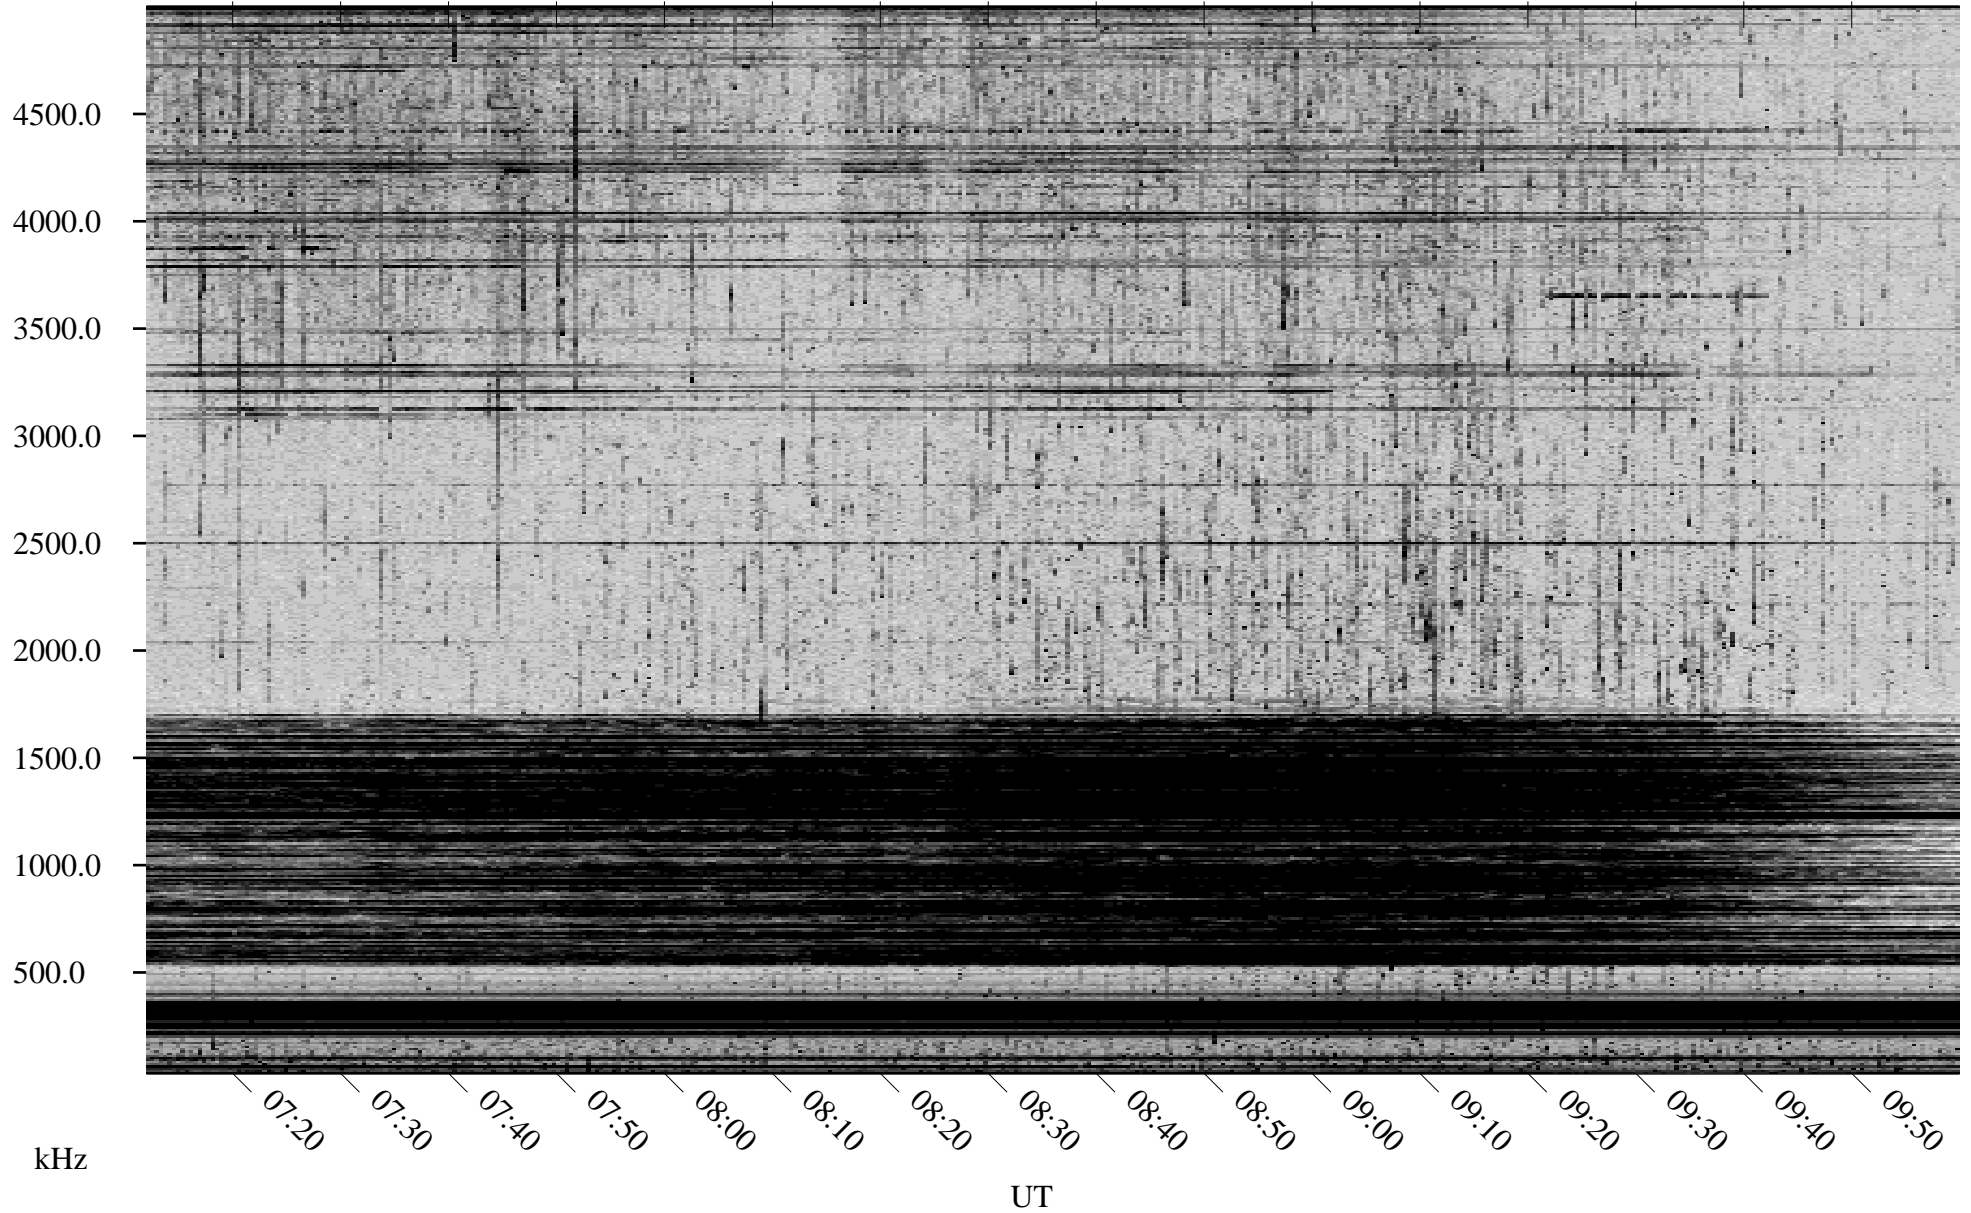

07/23/2002 Churchill, Manitoba

Linear Scale Black = 161 White = 15

ch02204l.r00m max_12

Page 1

07/23/2002 Churchill, Manitoba

Linear Scale Black = 161 White = 15

ch02204l.r00m max_12

Page 2

07/24/2002 Churchill, Manitoba

Linear Scale Black = 161 White = 15

ch02204l.r00m max_12

Page 3

07/24/2002 Churchill, Manitoba

Linear Scale Black = 161 White = 15

ch02204l.r00m max_12

Page 4

07/24/2002 Churchill, Manitoba

Linear Scale Black = 161 White = 15

ch02204l.r00m max_12

Page 5

07/24/2002 Churchill, Manitoba

Linear Scale Black = 161 White = 15

ch02204l.r00m max_12

Page 6

07/24/2002 Churchill, Manitoba

Linear Scale Black = 161 White = 15

ch02204l.r00m max_12

Page 7

07/24/2002 Churchill, Manitoba

Linear Scale Black = 161 White = 15

ch02204l.r00m max_12