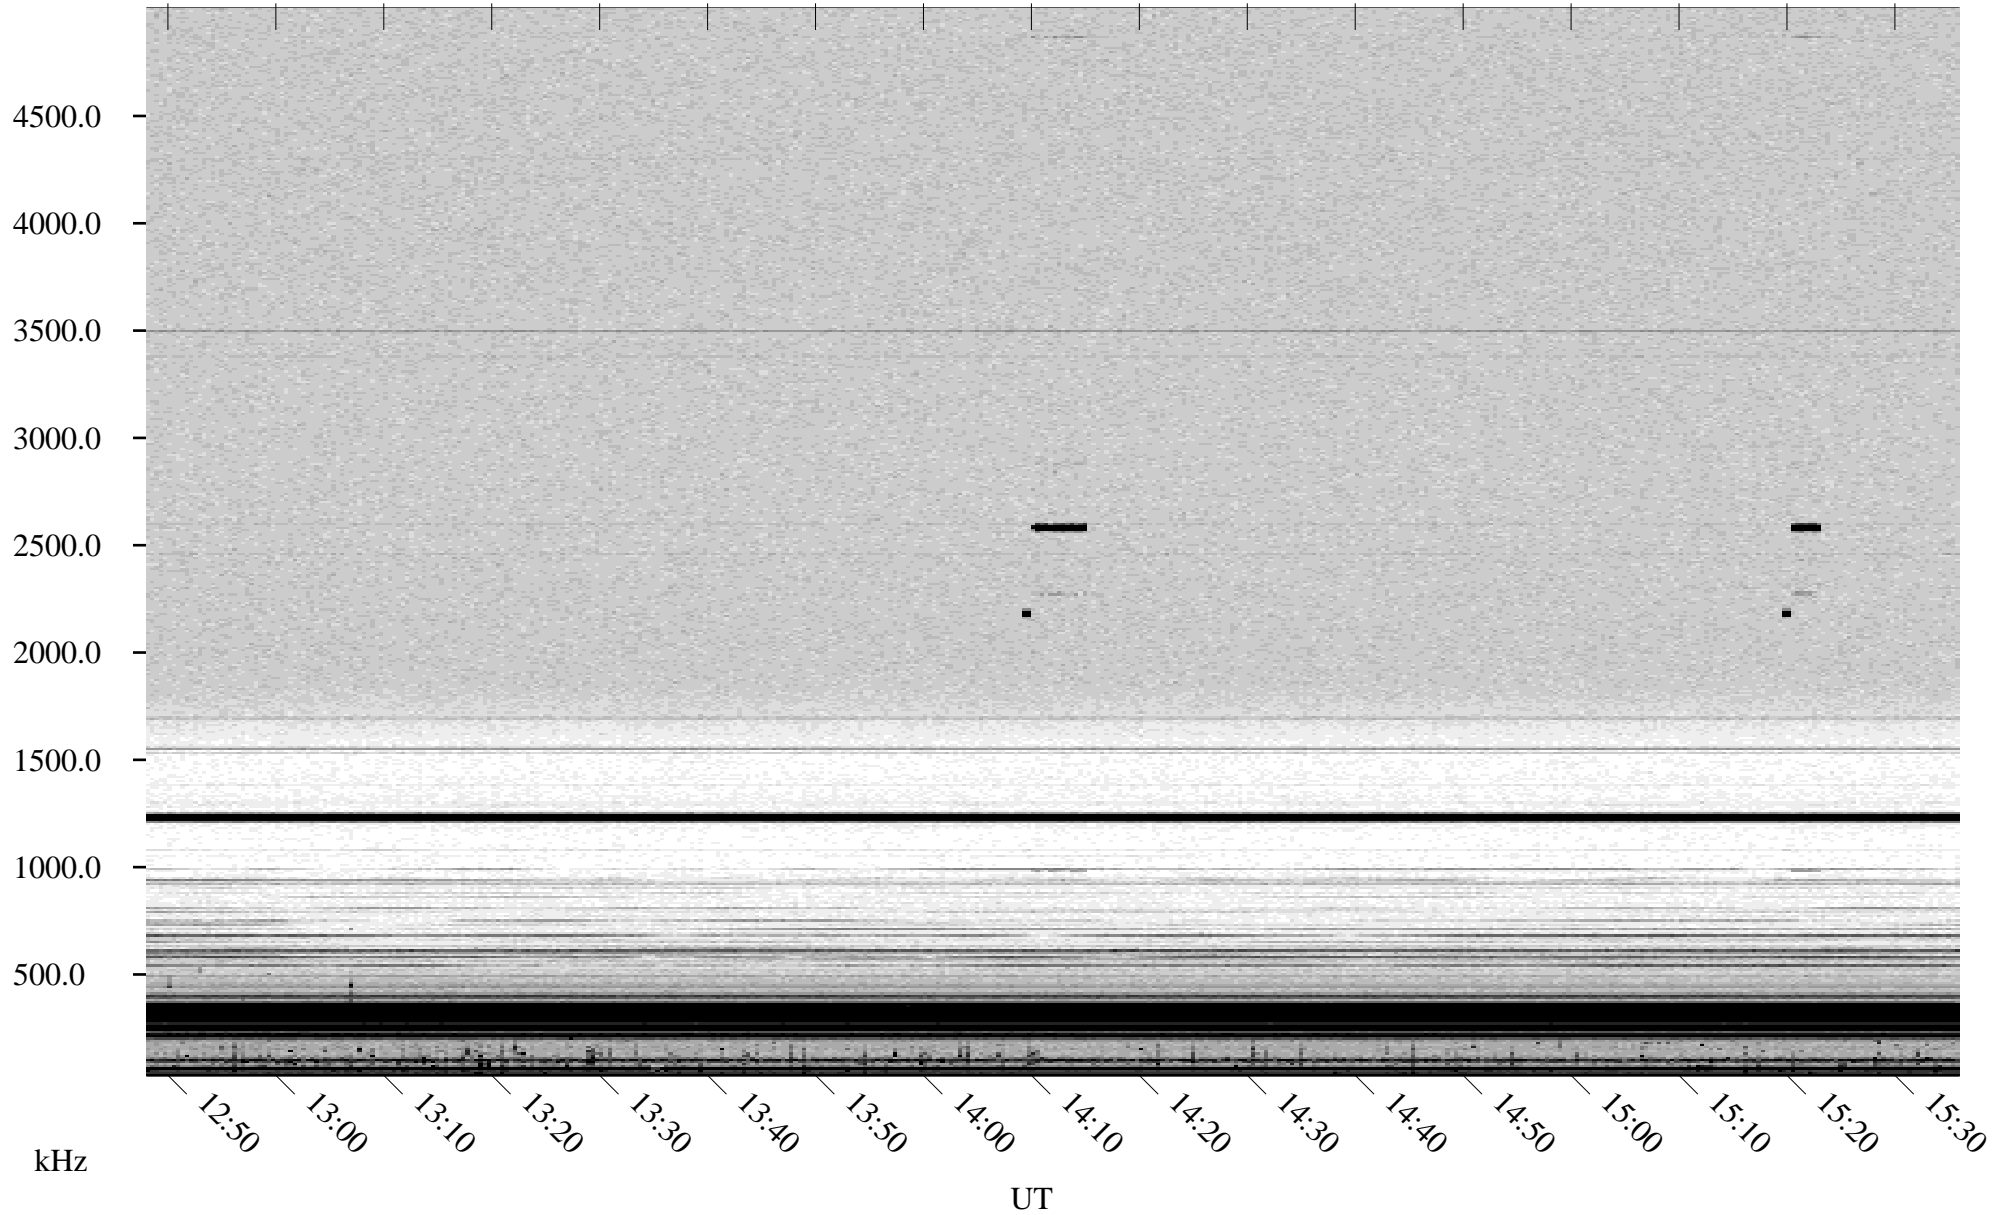

07/23/2002 Churchill, Manitoba

Linear Scale Black = 161 White = 15

ch02204l.r00m max_12

Page 1

07/23/2002 Churchill, Manitoba

Linear Scale Black = 161 White = 15

ch02204l.r00m max_12

Page 2

07/24/2002 Churchill, Manitoba

Linear Scale Black = 161 White = 15

ch02204l.r00m max_12

Page 3

07/24/2002 Churchill, Manitoba

Linear Scale Black = 161 White = 15

ch02204l.r00m max_12

Page 4

07/24/2002 Churchill, Manitoba

Linear Scale Black = 161 White = 15

ch02204l.r00m max_12

Page 5

07/24/2002 Churchill, Manitoba

Linear Scale Black = 161 White = 15

ch02204l.r00m max_12

Page 6

07/24/2002 Churchill, Manitoba

Linear Scale Black = 161 White = 15

ch02204l.r00m max_12

Page 7

07/24/2002 Churchill, Manitoba

Linear Scale Black = 161 White = 15

ch02204l.r00m max_12