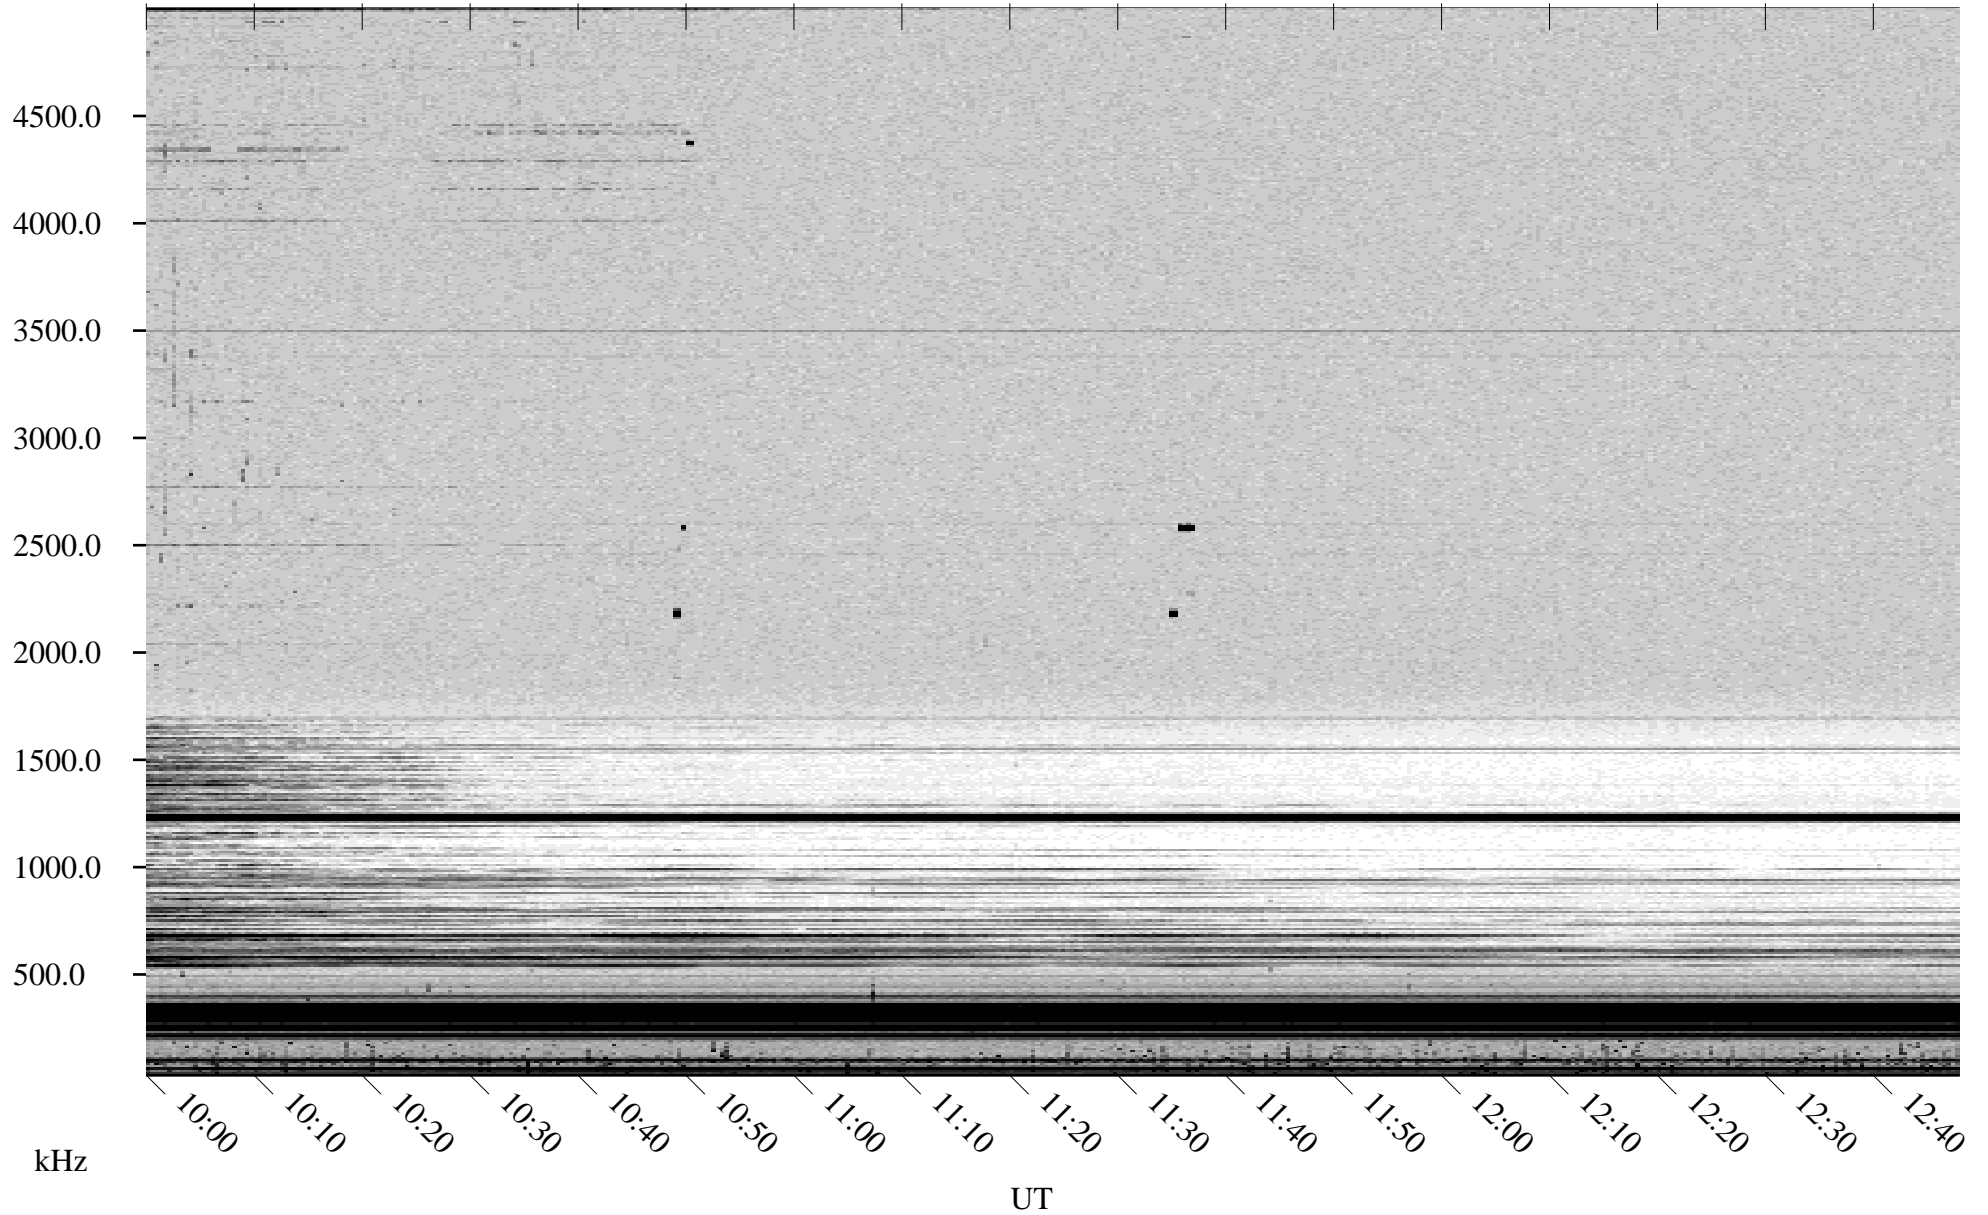

07/23/2002 Churchill, Manitoba

Linear Scale Black = 161 White = 15

ch02204l.r00m max_12

Page 1

07/23/2002 Churchill, Manitoba

Linear Scale Black = 161 White = 15

ch02204l.r00m max_12

Page 2

07/24/2002 Churchill, Manitoba

Linear Scale Black = 161 White = 15

ch02204l.r00m max_12

Page 3

07/24/2002 Churchill, Manitoba

Linear Scale Black = 161 White = 15

ch02204l.r00m max_12

Page 4

07/24/2002 Churchill, Manitoba

Linear Scale Black = 161 White = 15

ch02204l.r00m max_12

Page 5

07/24/2002 Churchill, Manitoba

Linear Scale Black = 161 White = 15

ch02204l.r00m max_12

Page 6

07/24/2002 Churchill, Manitoba

Linear Scale Black = 161 White = 15

ch02204l.r00m max_12

Page 7

07/24/2002 Churchill, Manitoba

Linear Scale Black = 161 White = 15

ch02204l.r00m max_12