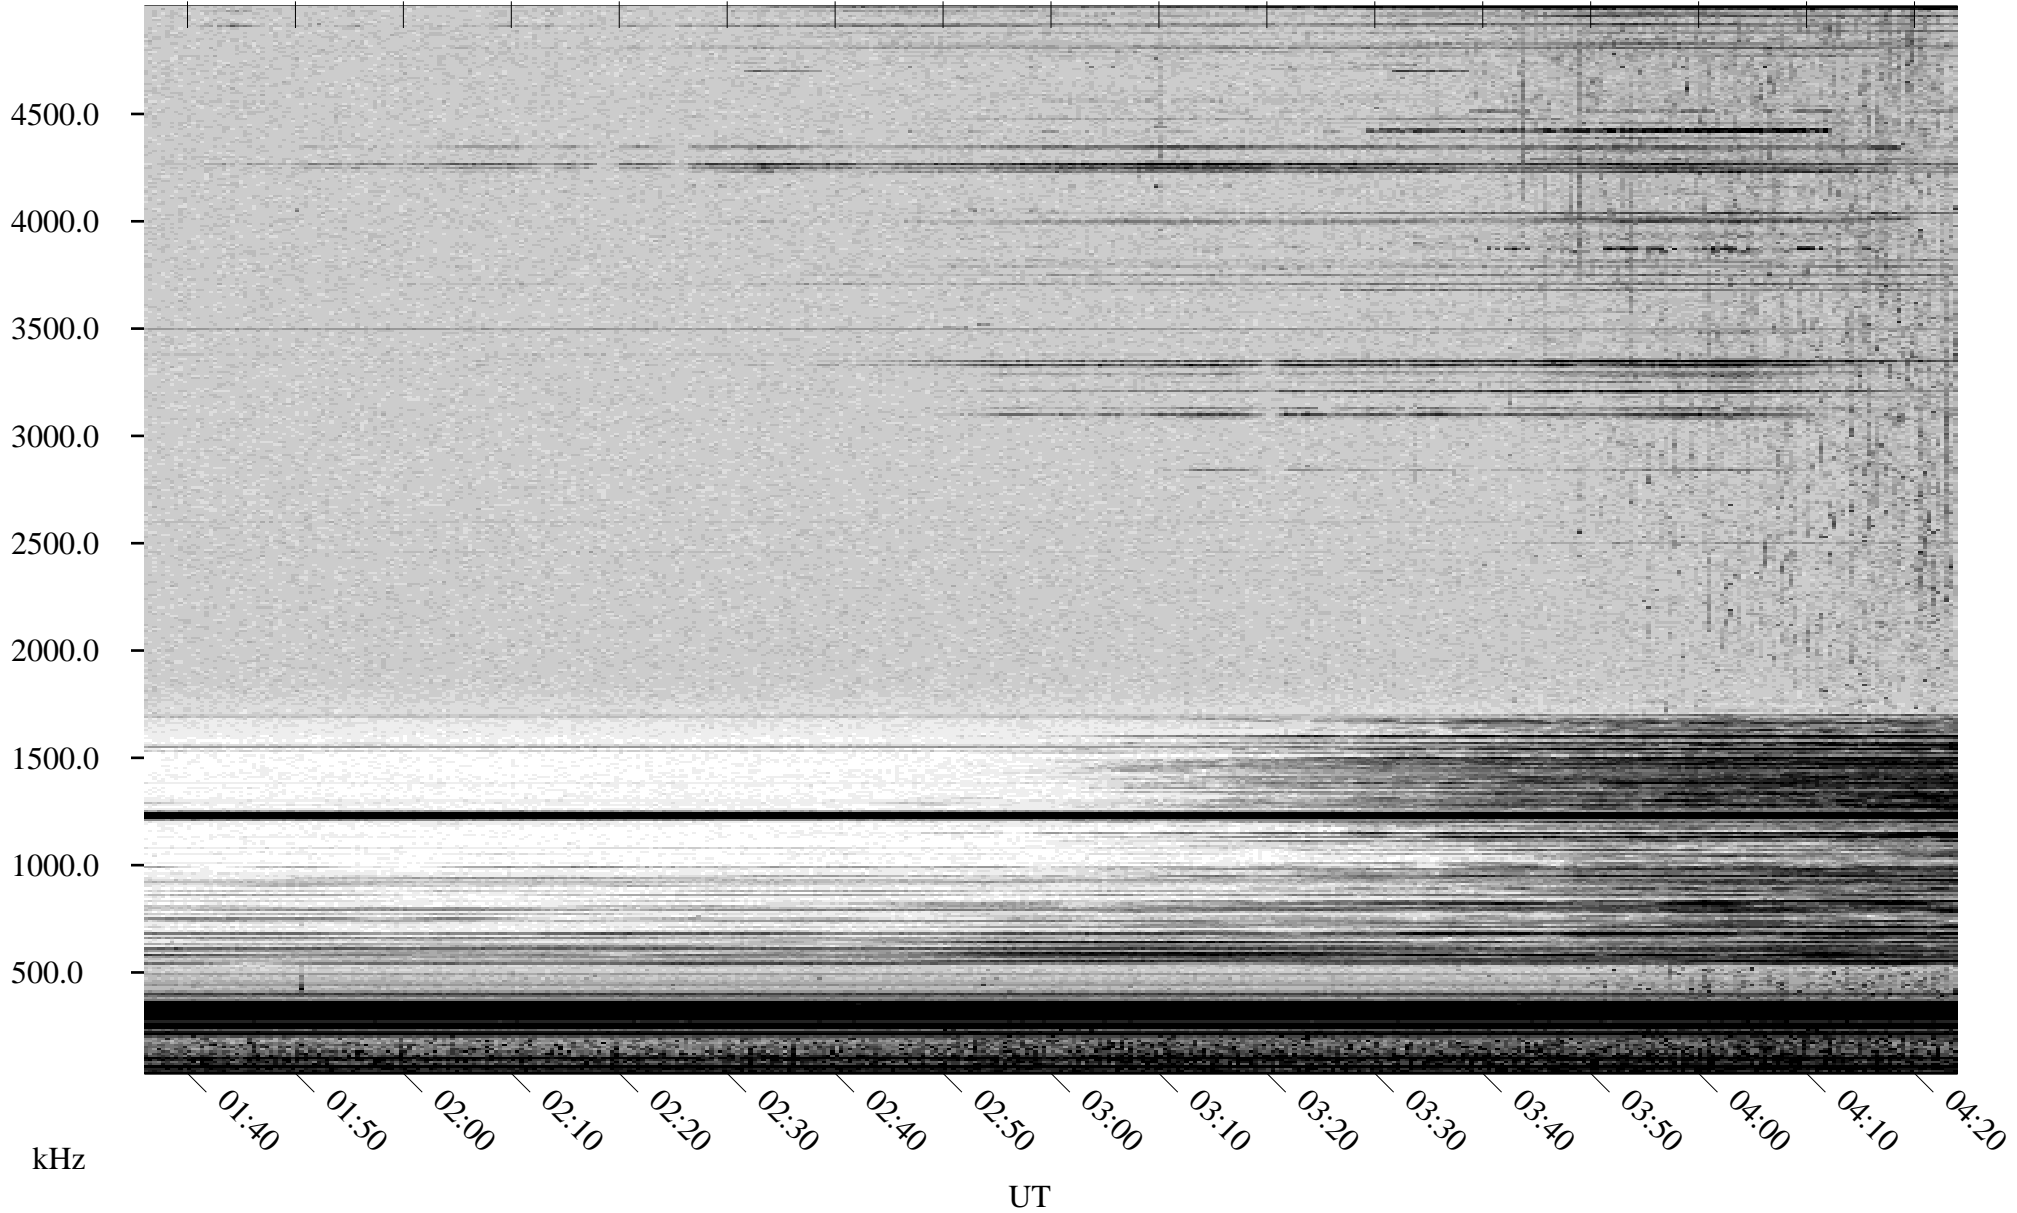

07/23/2002 Churchill, Manitoba

Linear Scale Black = 161 White = 15

ch02204l.r00m max_12

Page 1

07/23/2002 Churchill, Manitoba

Linear Scale Black = 161 White = 15

ch02204l.r00m max_12

Page 2

07/24/2002 Churchill, Manitoba

Linear Scale Black = 161 White = 15

ch02204l.r00m max_12

Page 3

07/24/2002 Churchill, Manitoba

Linear Scale Black = 161 White = 15

ch02204l.r00m max_12

Page 4

07/24/2002 Churchill, Manitoba

Linear Scale Black = 161 White = 15

ch02204l.r00m max_12

Page 5

07/24/2002 Churchill, Manitoba

Linear Scale Black = 161 White = 15

ch02204l.r00m max_12

Page 6

07/24/2002 Churchill, Manitoba

Linear Scale Black = 161 White = 15

ch02204l.r00m max_12

Page 7

07/24/2002 Churchill, Manitoba

Linear Scale Black = 161 White = 15

ch02204l.r00m max_12