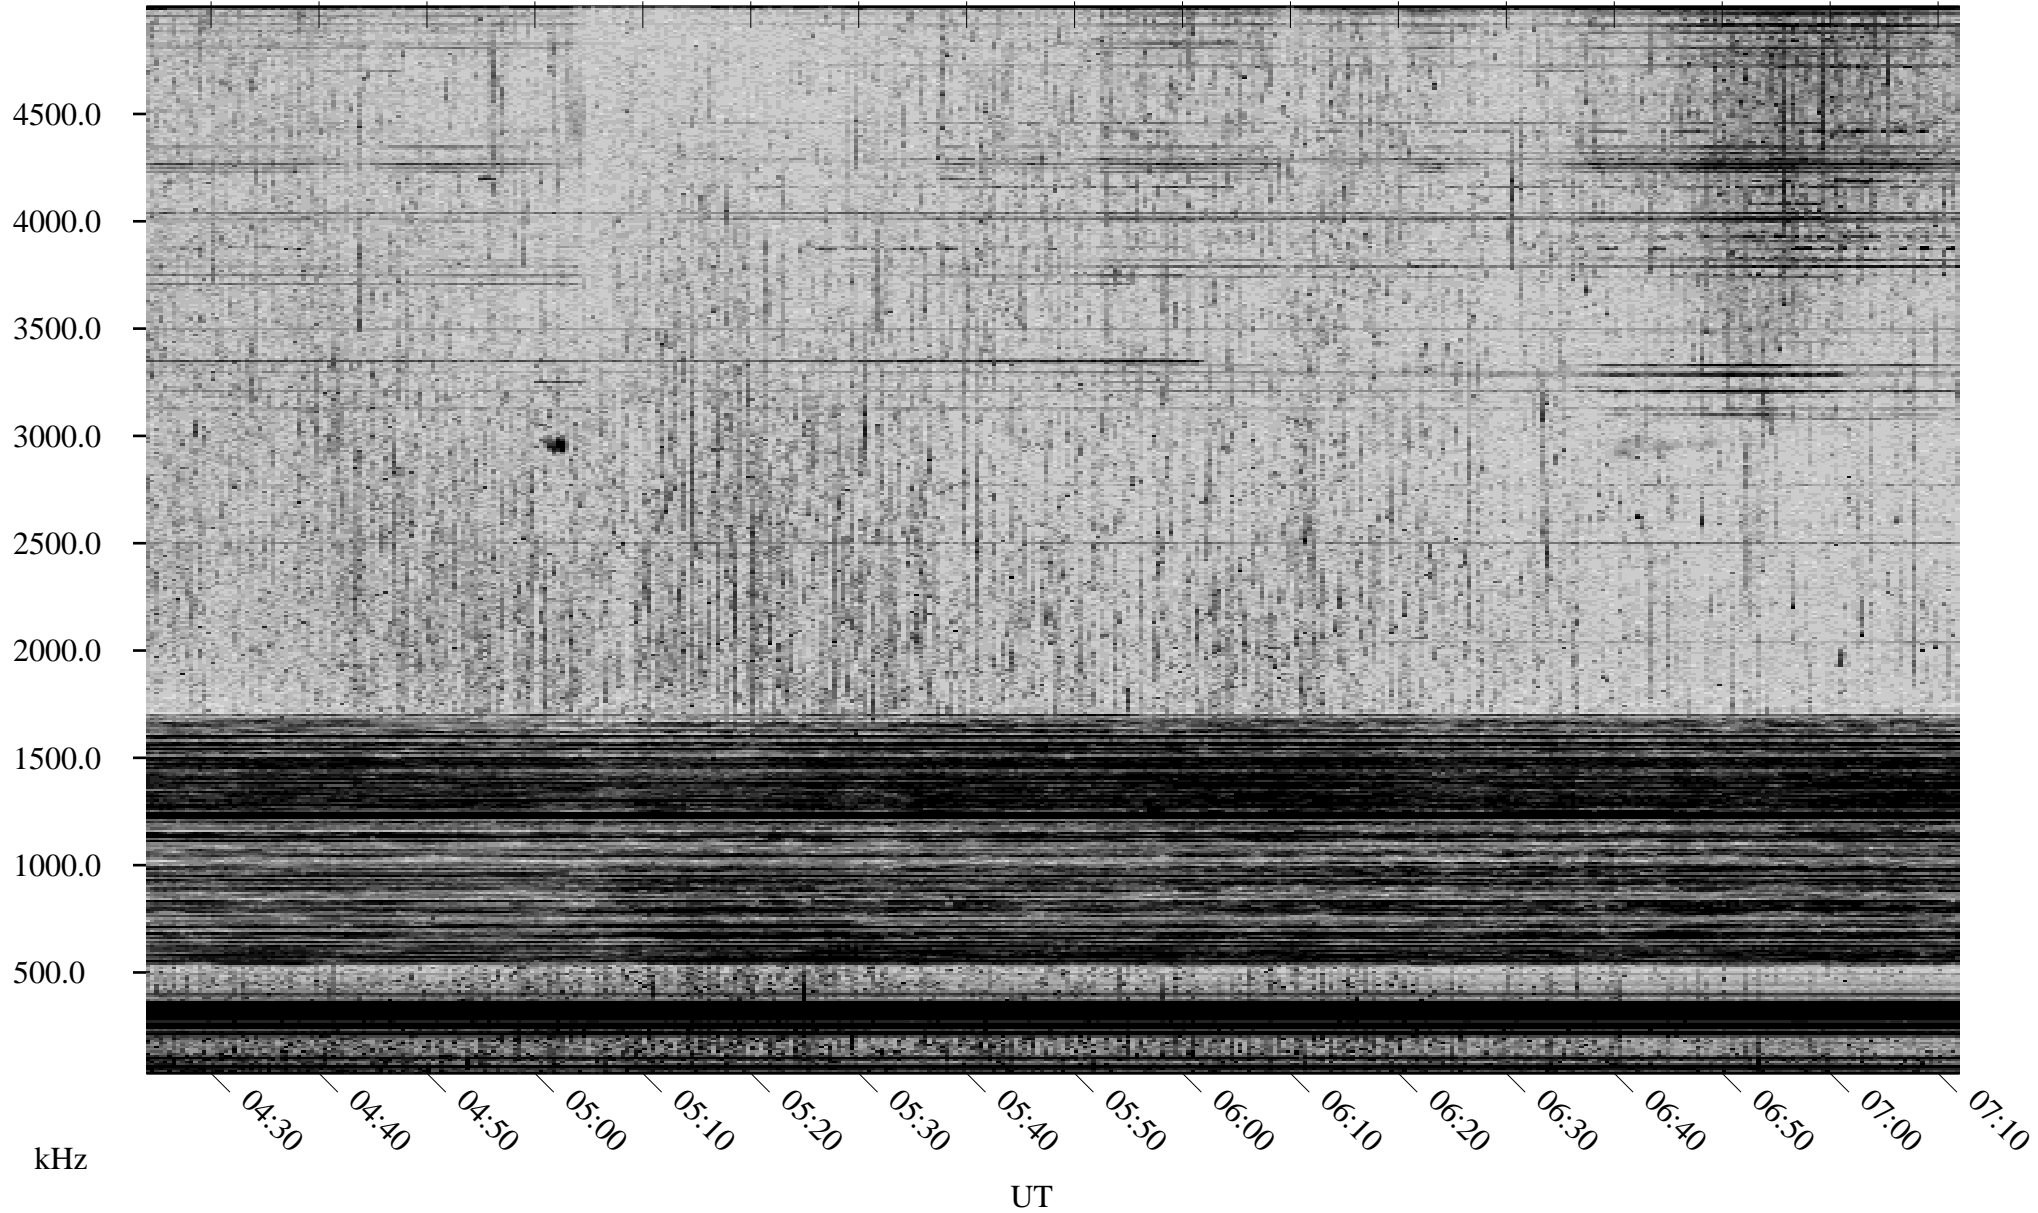

07/23/2002 Churchill, Manitoba

Linear Scale Black = 161 White = 15

ch02204l.r00m max_12

Page 1

07/23/2002 Churchill, Manitoba

Linear Scale Black = 161 White = 15

ch02204l.r00m max_12

Page 2

07/24/2002 Churchill, Manitoba

Linear Scale Black = 161 White = 15

ch02204l.r00m max_12

Page 3

07/24/2002 Churchill, Manitoba

Linear Scale Black = 161 White = 15

ch02204l.r00m max_12

Page 4

07/24/2002 Churchill, Manitoba

Linear Scale Black = 161 White = 15

ch02204l.r00m max_12

Page 5

07/24/2002 Churchill, Manitoba

Linear Scale Black = 161 White = 15

ch02204l.r00m max_12

Page 6

07/24/2002 Churchill, Manitoba

Linear Scale Black = 161 White = 15

ch02204l.r00m max_12

Page 7

07/24/2002 Churchill, Manitoba

Linear Scale Black = 161 White = 15

ch02204l.r00m max_12