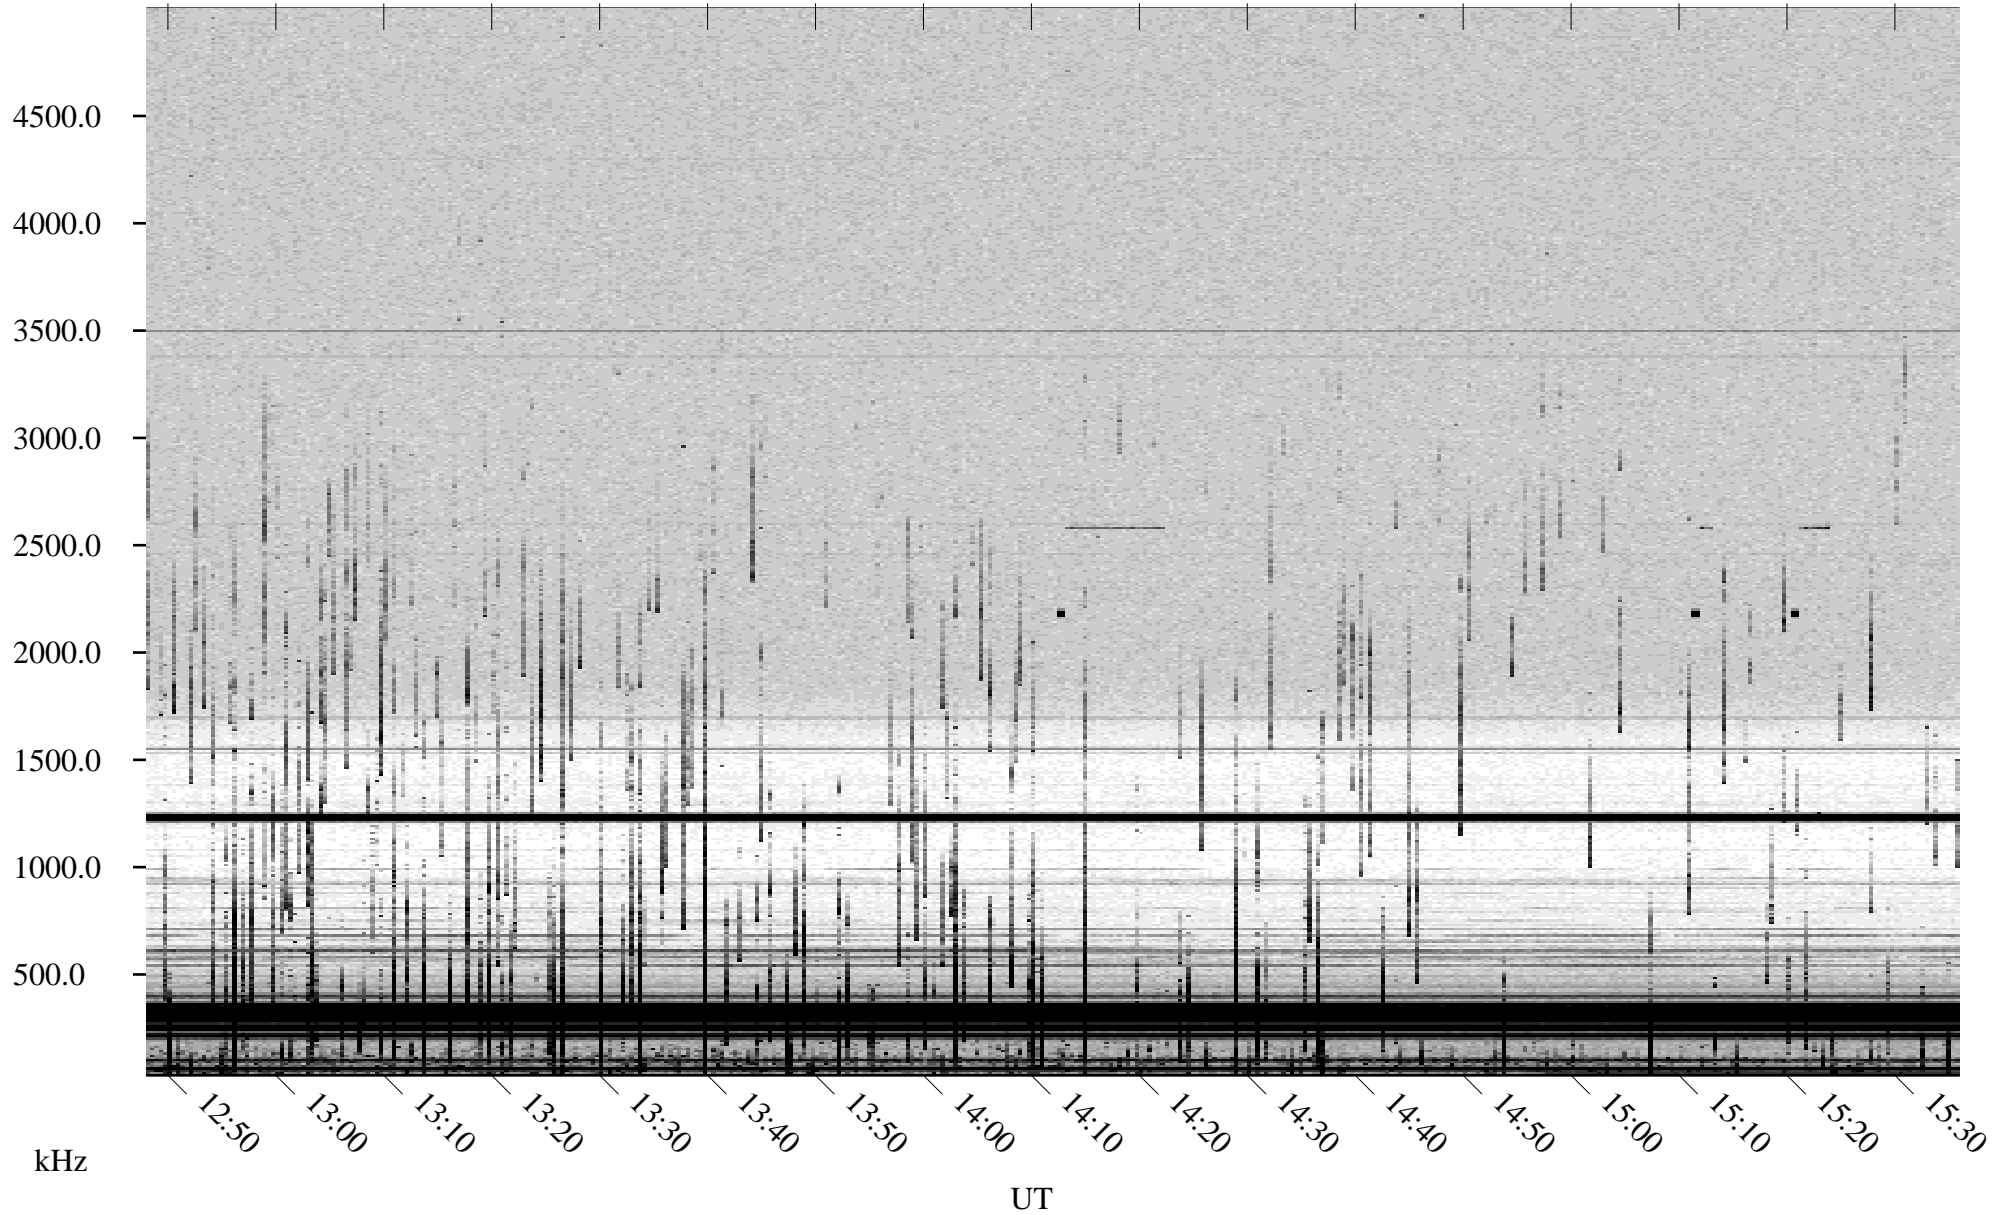

07/24/2002 Churchill, Manitoba

Linear Scale Black = 161 White = 15

ch022051.r00m max_12

Page 1

07/24/2002 Churchill, Manitoba

Linear Scale Black = 161 White = 15

ch022051.r00m max_12

Page 2

07/25/2002 Churchill, Manitoba

Linear Scale Black = 161 White = 15

ch022051.r00m max_12

Page 3

07/25/2002 Churchill, Manitoba

Linear Scale Black = 161 White = 15

ch022051.r00m max_12

Page 4

07/25/2002 Churchill, Manitoba

Linear Scale Black = 161 White = 15

ch022051.r00m max_12

07/25/2002 Churchill, Manitoba

Linear Scale Black = 161 White = 15

ch022051.r00m max_12

Page 6

07/25/2002 Churchill, Manitoba

Linear Scale Black = 161 White = 15

ch02205l.r00m max_12

Page 7

07/25/2002 Churchill, Manitoba

Linear Scale Black = 161 White = 15

ch022051.r00m max_12

Page 8