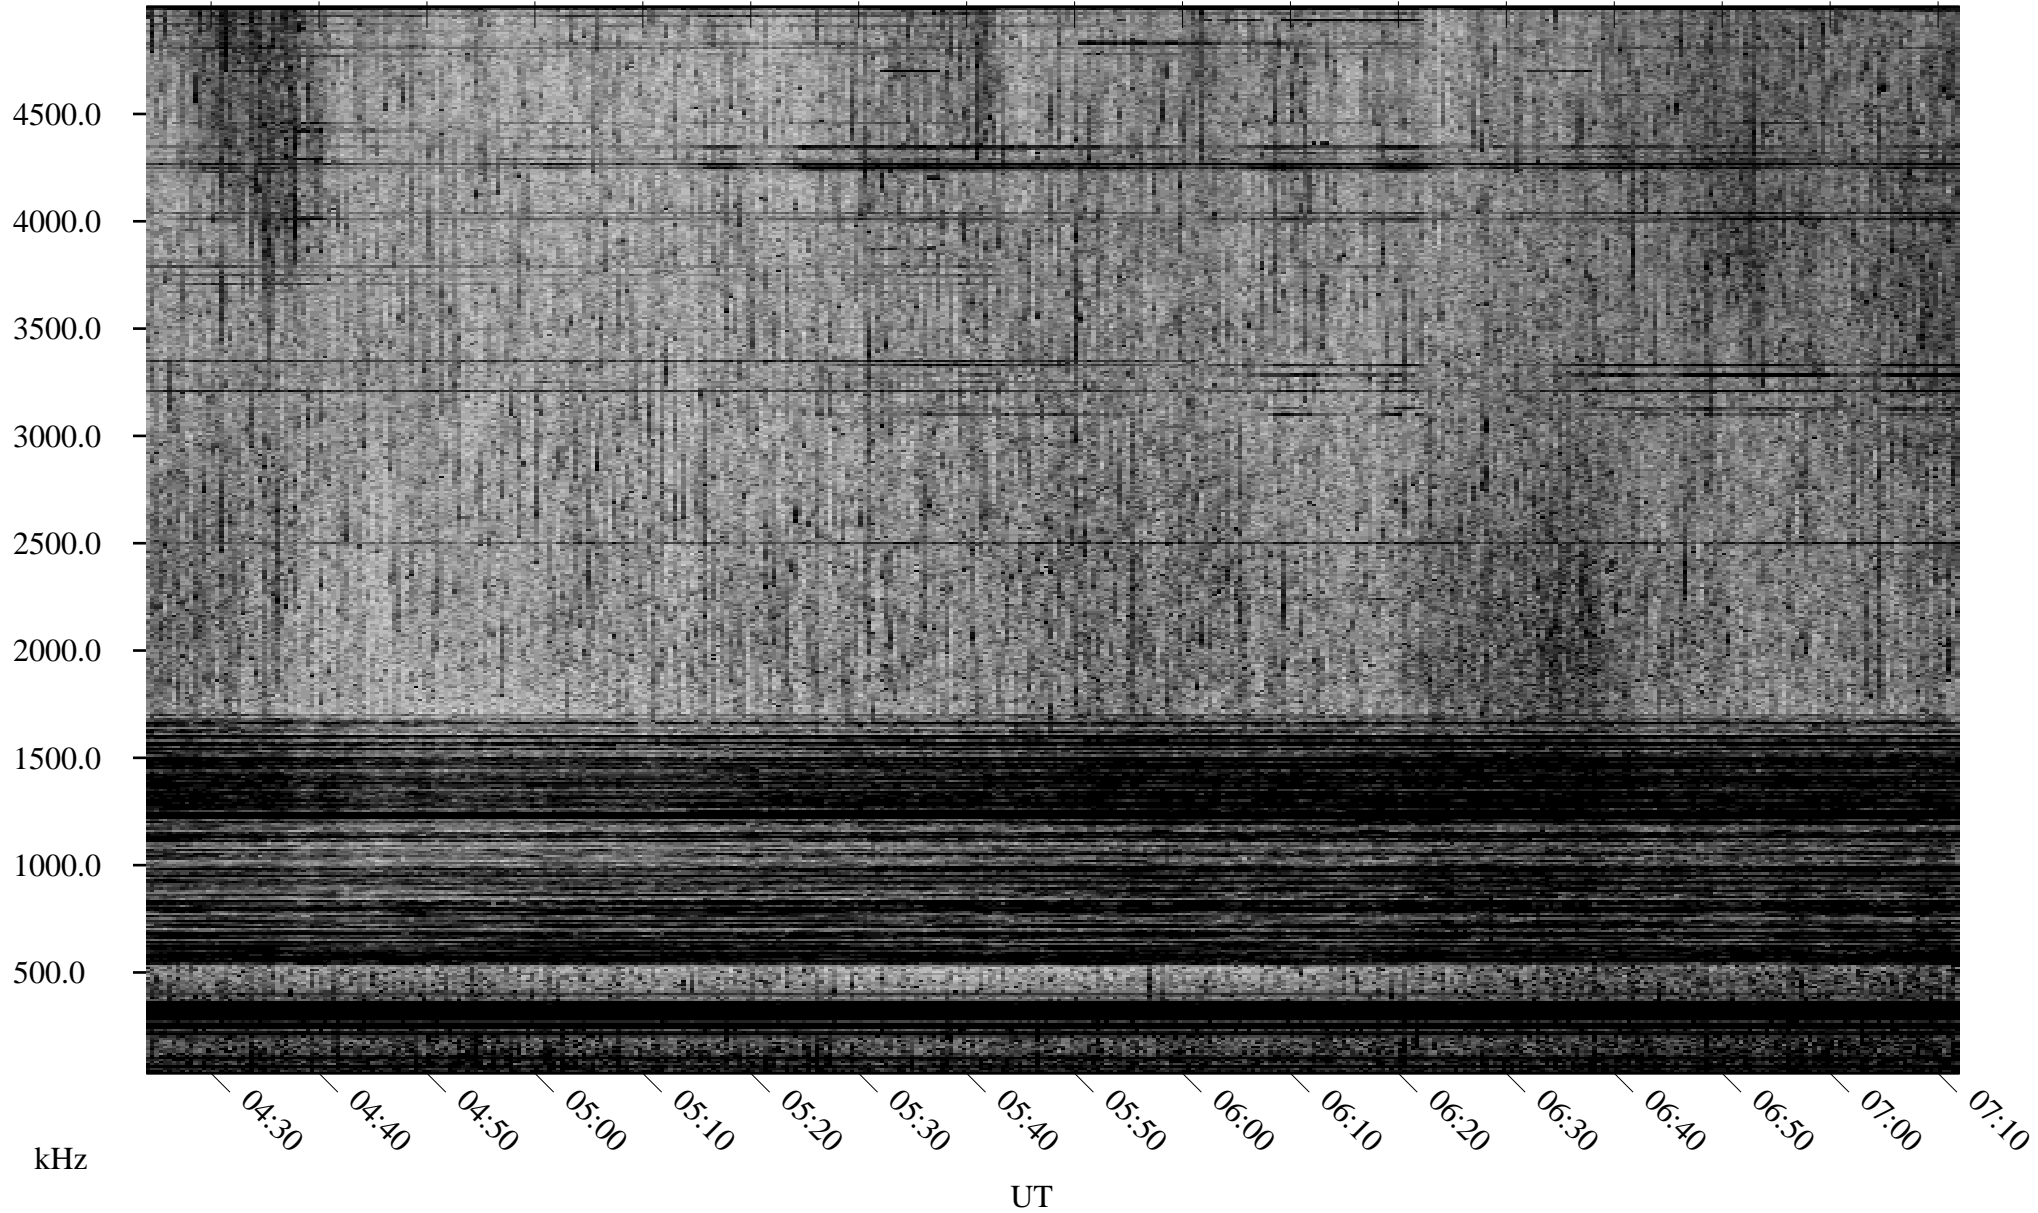

07/24/2002 Churchill, Manitoba

Linear Scale Black = 161 White = 15

ch022051.r00m max_12

Page 1

07/24/2002 Churchill, Manitoba

Linear Scale Black = 161 White = 15

ch022051.r00m max_12

Page 2

07/25/2002 Churchill, Manitoba

Linear Scale Black = 161 White = 15

ch022051.r00m max_12

Page 3

07/25/2002 Churchill, Manitoba

Linear Scale Black = 161 White = 15

ch022051.r00m max_12

Page 4

07/25/2002 Churchill, Manitoba

Linear Scale Black = 161 White = 15

ch022051.r00m max_12

07/25/2002 Churchill, Manitoba

Linear Scale Black = 161 White = 15

ch022051.r00m max_12

Page 6

07/25/2002 Churchill, Manitoba

Linear Scale Black = 161 White = 15

ch02205l.r00m max_12

Page 7

07/25/2002 Churchill, Manitoba

Linear Scale Black = 161 White = 15

ch022051.r00m max_12

Page 8