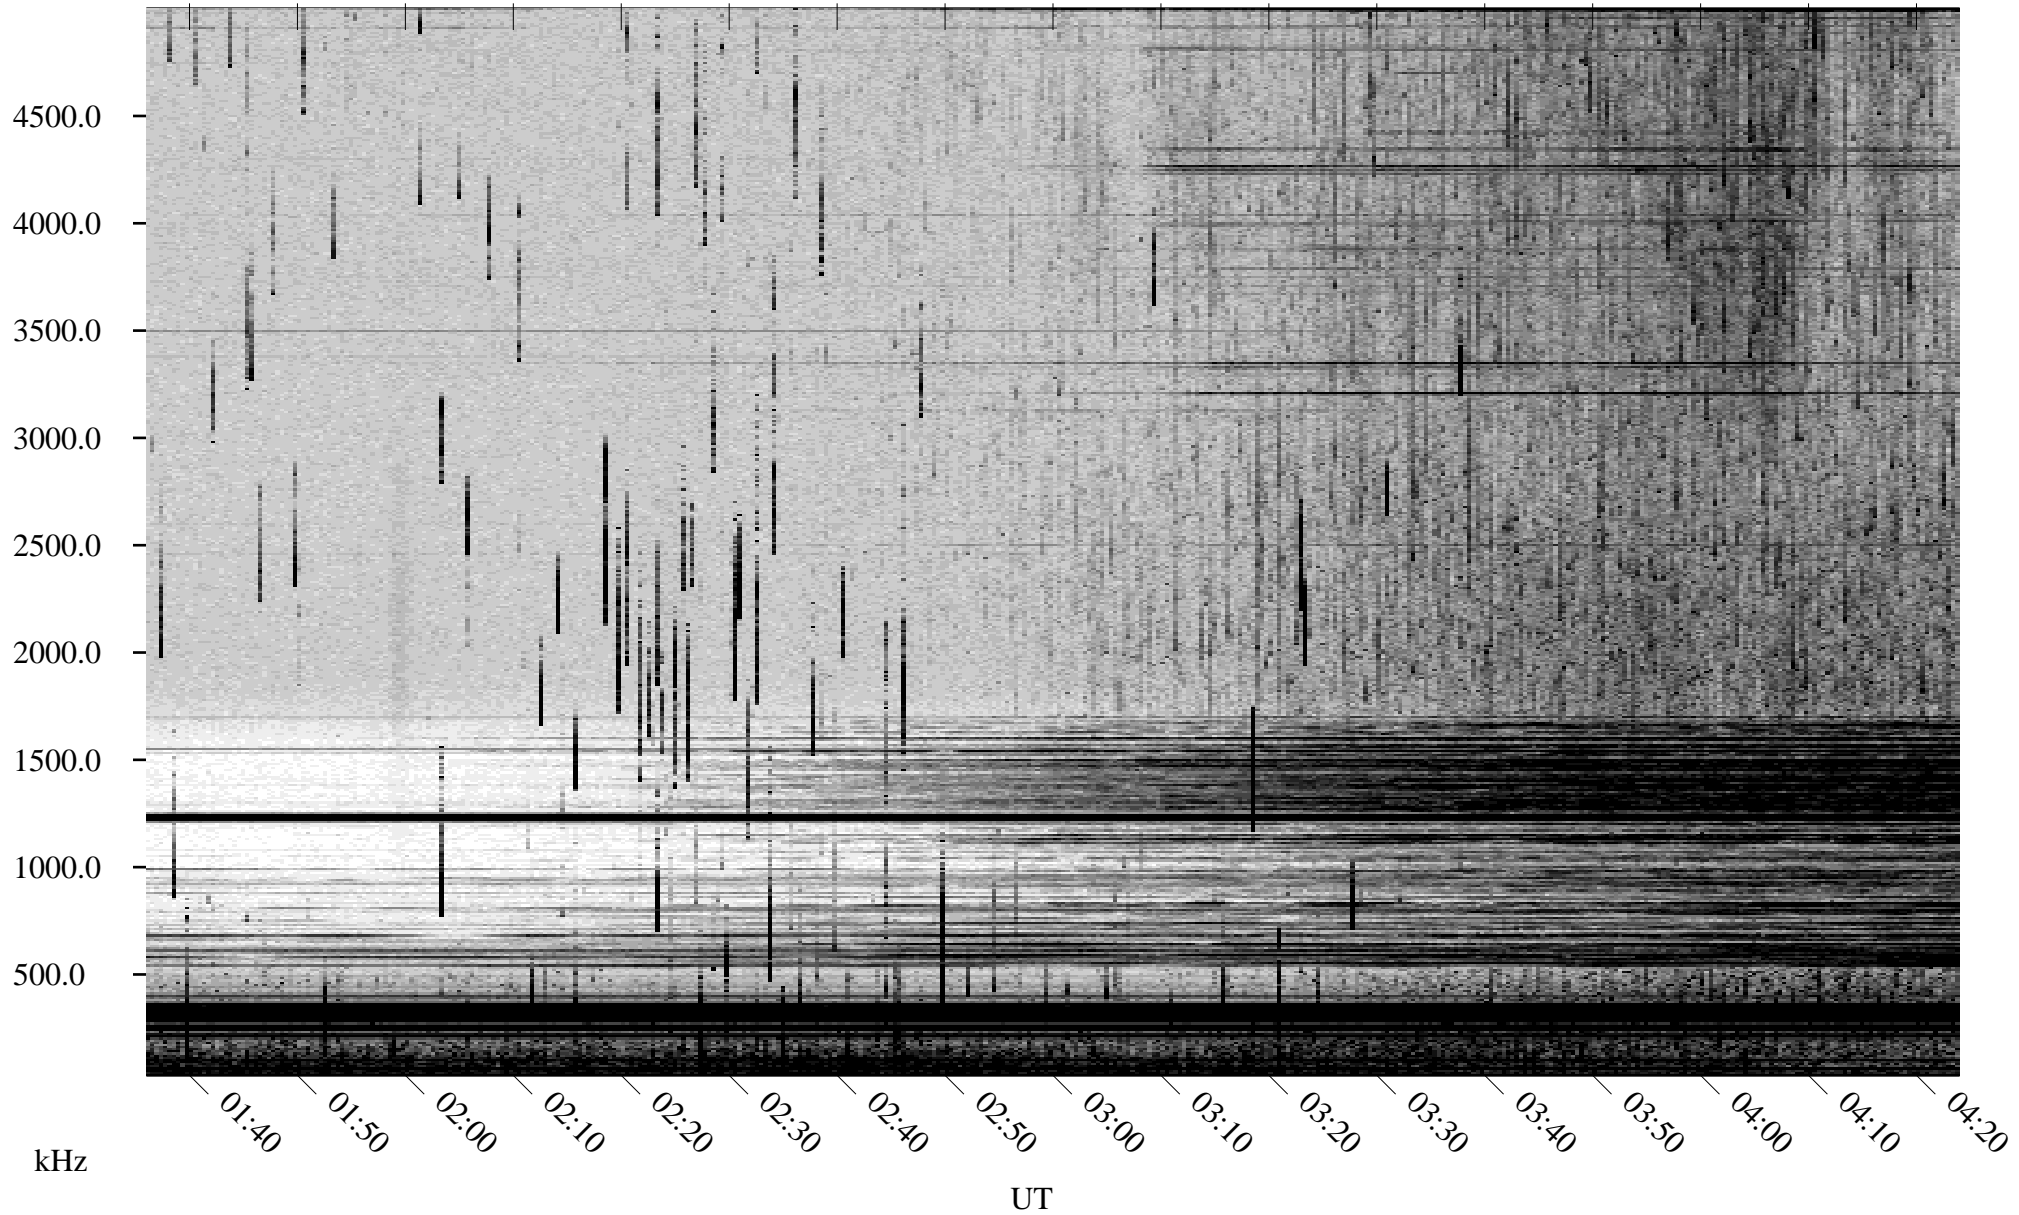

07/24/2002 Churchill, Manitoba

Linear Scale Black = 161 White = 15

ch022051.r00m max_12

Page 1

07/24/2002 Churchill, Manitoba

Linear Scale Black = 161 White = 15

ch022051.r00m max_12

Page 2

07/25/2002 Churchill, Manitoba

Linear Scale Black = 161 White = 15

ch022051.r00m max_12

Page 3

07/25/2002 Churchill, Manitoba

Linear Scale Black = 161 White = 15

ch022051.r00m max_12

Page 4

07/25/2002 Churchill, Manitoba

Linear Scale Black = 161 White = 15

ch022051.r00m max_12

07/25/2002 Churchill, Manitoba

Linear Scale Black = 161 White = 15

ch022051.r00m max_12

Page 6

07/25/2002 Churchill, Manitoba

Linear Scale Black = 161 White = 15

ch02205l.r00m max_12

Page 7

07/25/2002 Churchill, Manitoba

Linear Scale Black = 161 White = 15

ch022051.r00m max_12

Page 8