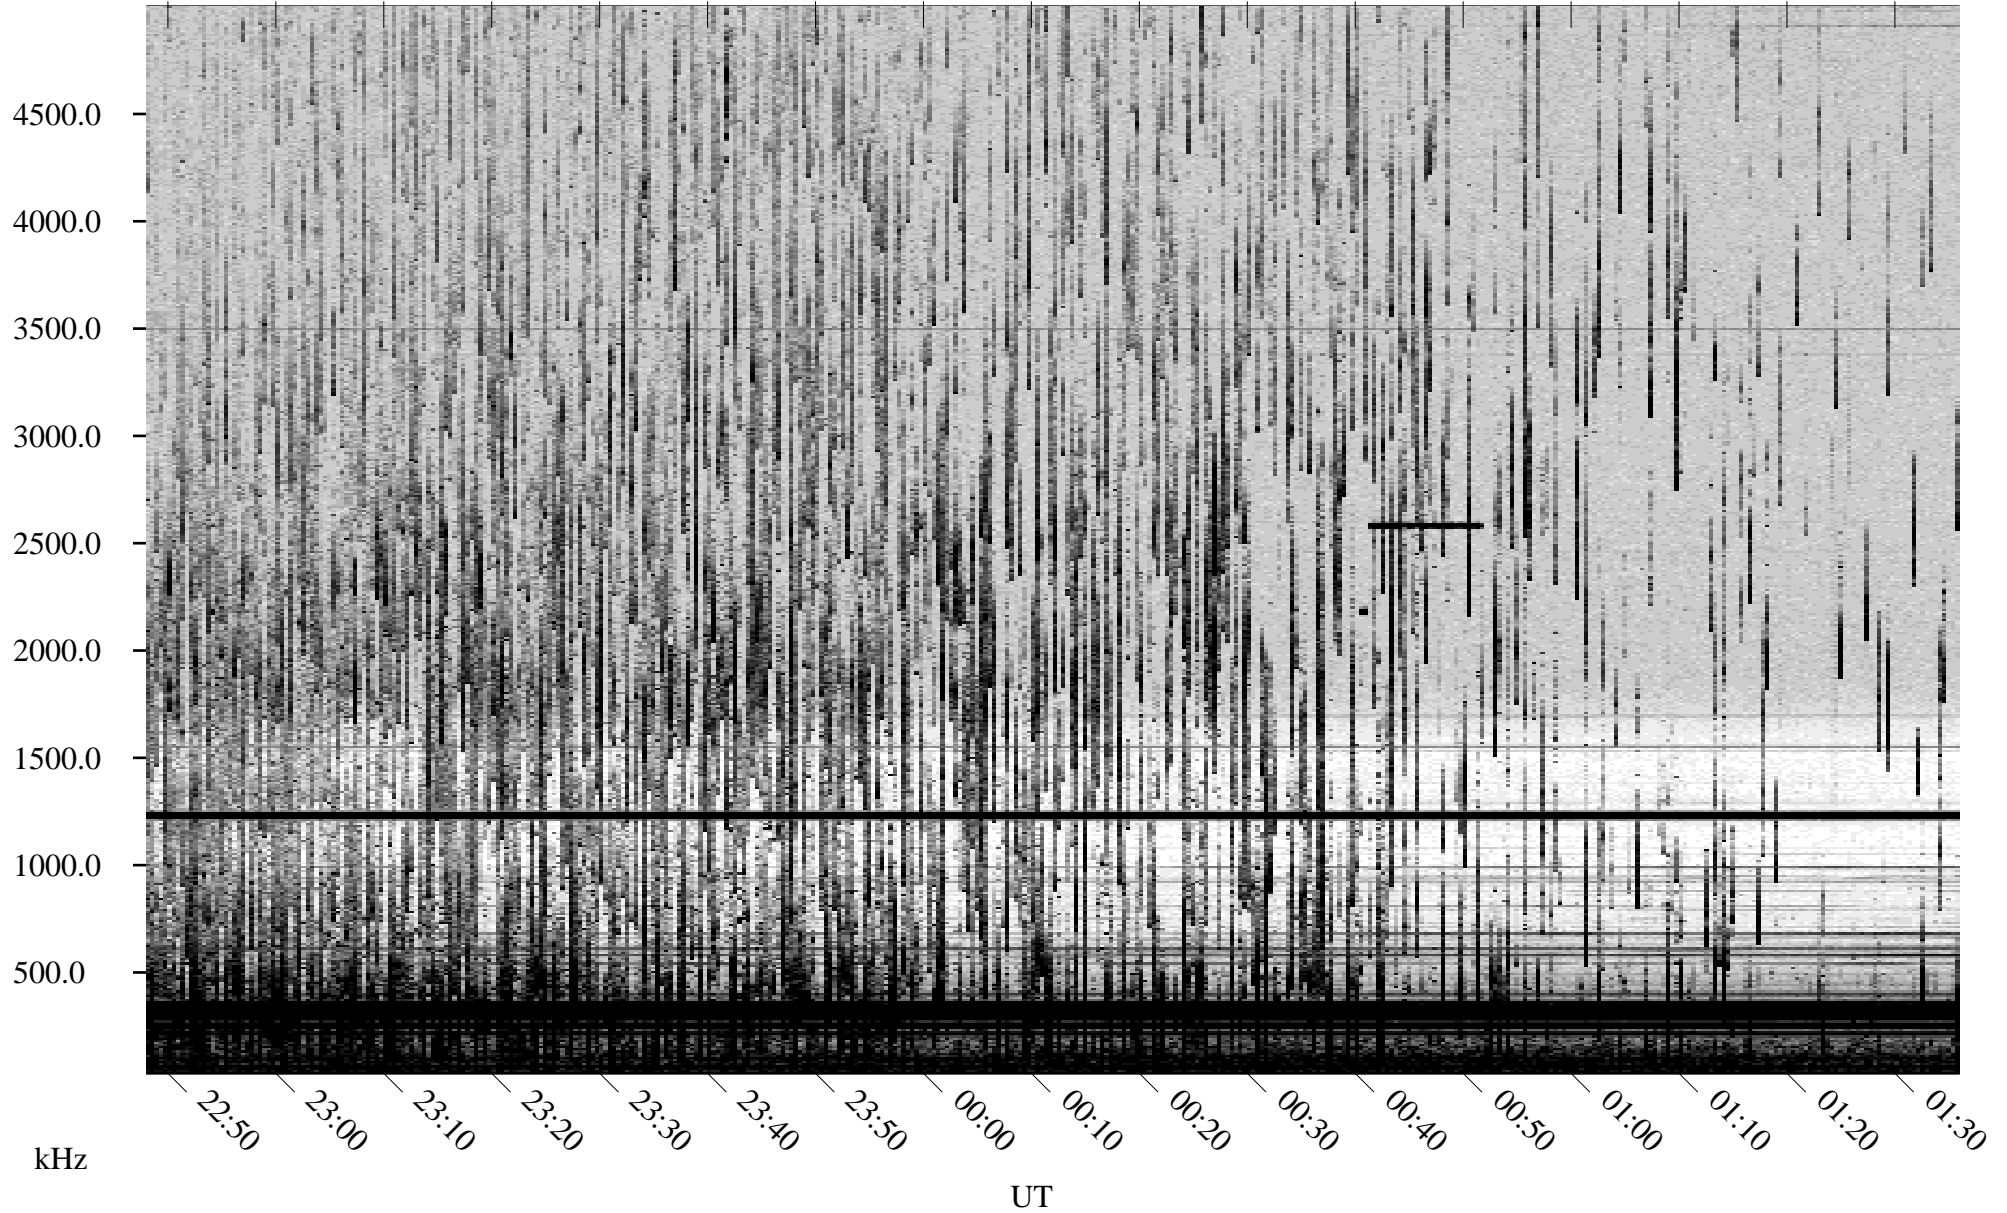

07/24/2002 Churchill, Manitoba

Linear Scale Black = 161 White = 15

ch022051.r00m max_12

Page 1

07/24/2002 Churchill, Manitoba

Linear Scale Black = 161 White = 15

ch022051.r00m max_12

Page 2

07/25/2002 Churchill, Manitoba

Linear Scale Black = 161 White = 15

ch022051.r00m max_12

Page 3

07/25/2002 Churchill, Manitoba

Linear Scale Black = 161 White = 15

ch022051.r00m max_12

Page 4

07/25/2002 Churchill, Manitoba

Linear Scale Black = 161 White = 15

ch022051.r00m max_12

07/25/2002 Churchill, Manitoba

Linear Scale Black = 161 White = 15

ch022051.r00m max_12

Page 6

07/25/2002 Churchill, Manitoba

Linear Scale Black = 161 White = 15

ch02205l.r00m max_12

Page 7

07/25/2002 Churchill, Manitoba

Linear Scale Black = 161 White = 15

ch022051.r00m max_12

Page 8