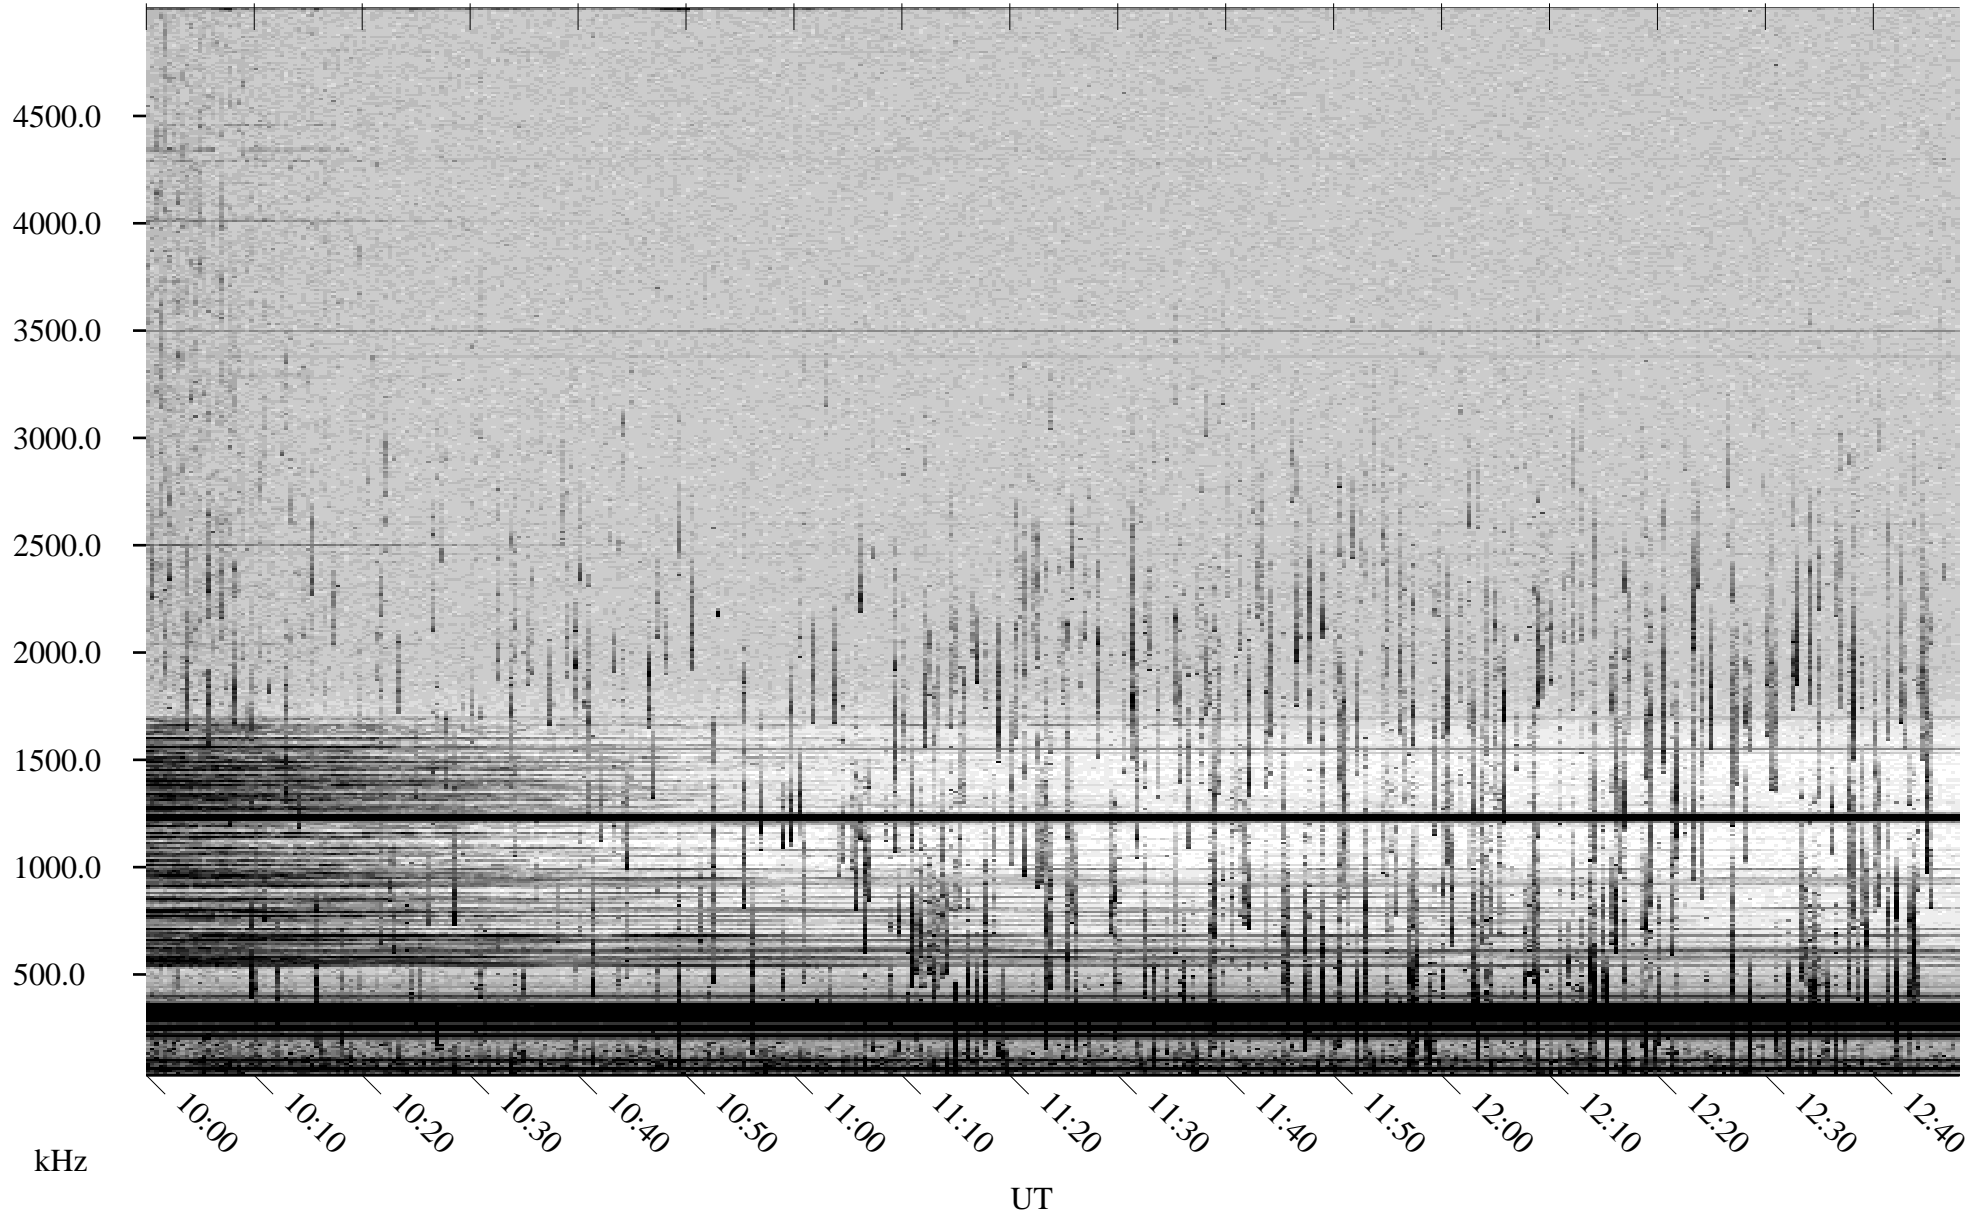

07/24/2002 Churchill, Manitoba

Linear Scale Black = 161 White = 15

ch022051.r00m max_12

Page 1

07/24/2002 Churchill, Manitoba

Linear Scale Black = 161 White = 15

ch022051.r00m max_12

Page 2

07/25/2002 Churchill, Manitoba

Linear Scale Black = 161 White = 15

ch022051.r00m max_12

Page 3

07/25/2002 Churchill, Manitoba

Linear Scale Black = 161 White = 15

ch022051.r00m max_12

Page 4

07/25/2002 Churchill, Manitoba

Linear Scale Black = 161 White = 15

ch022051.r00m max_12

07/25/2002 Churchill, Manitoba

Linear Scale Black = 161 White = 15

ch022051.r00m max_12

Page 6

07/25/2002 Churchill, Manitoba

Linear Scale Black = 161 White = 15

ch02205l.r00m max_12

Page 7

07/25/2002 Churchill, Manitoba

Linear Scale Black = 161 White = 15

ch022051.r00m max_12

Page 8