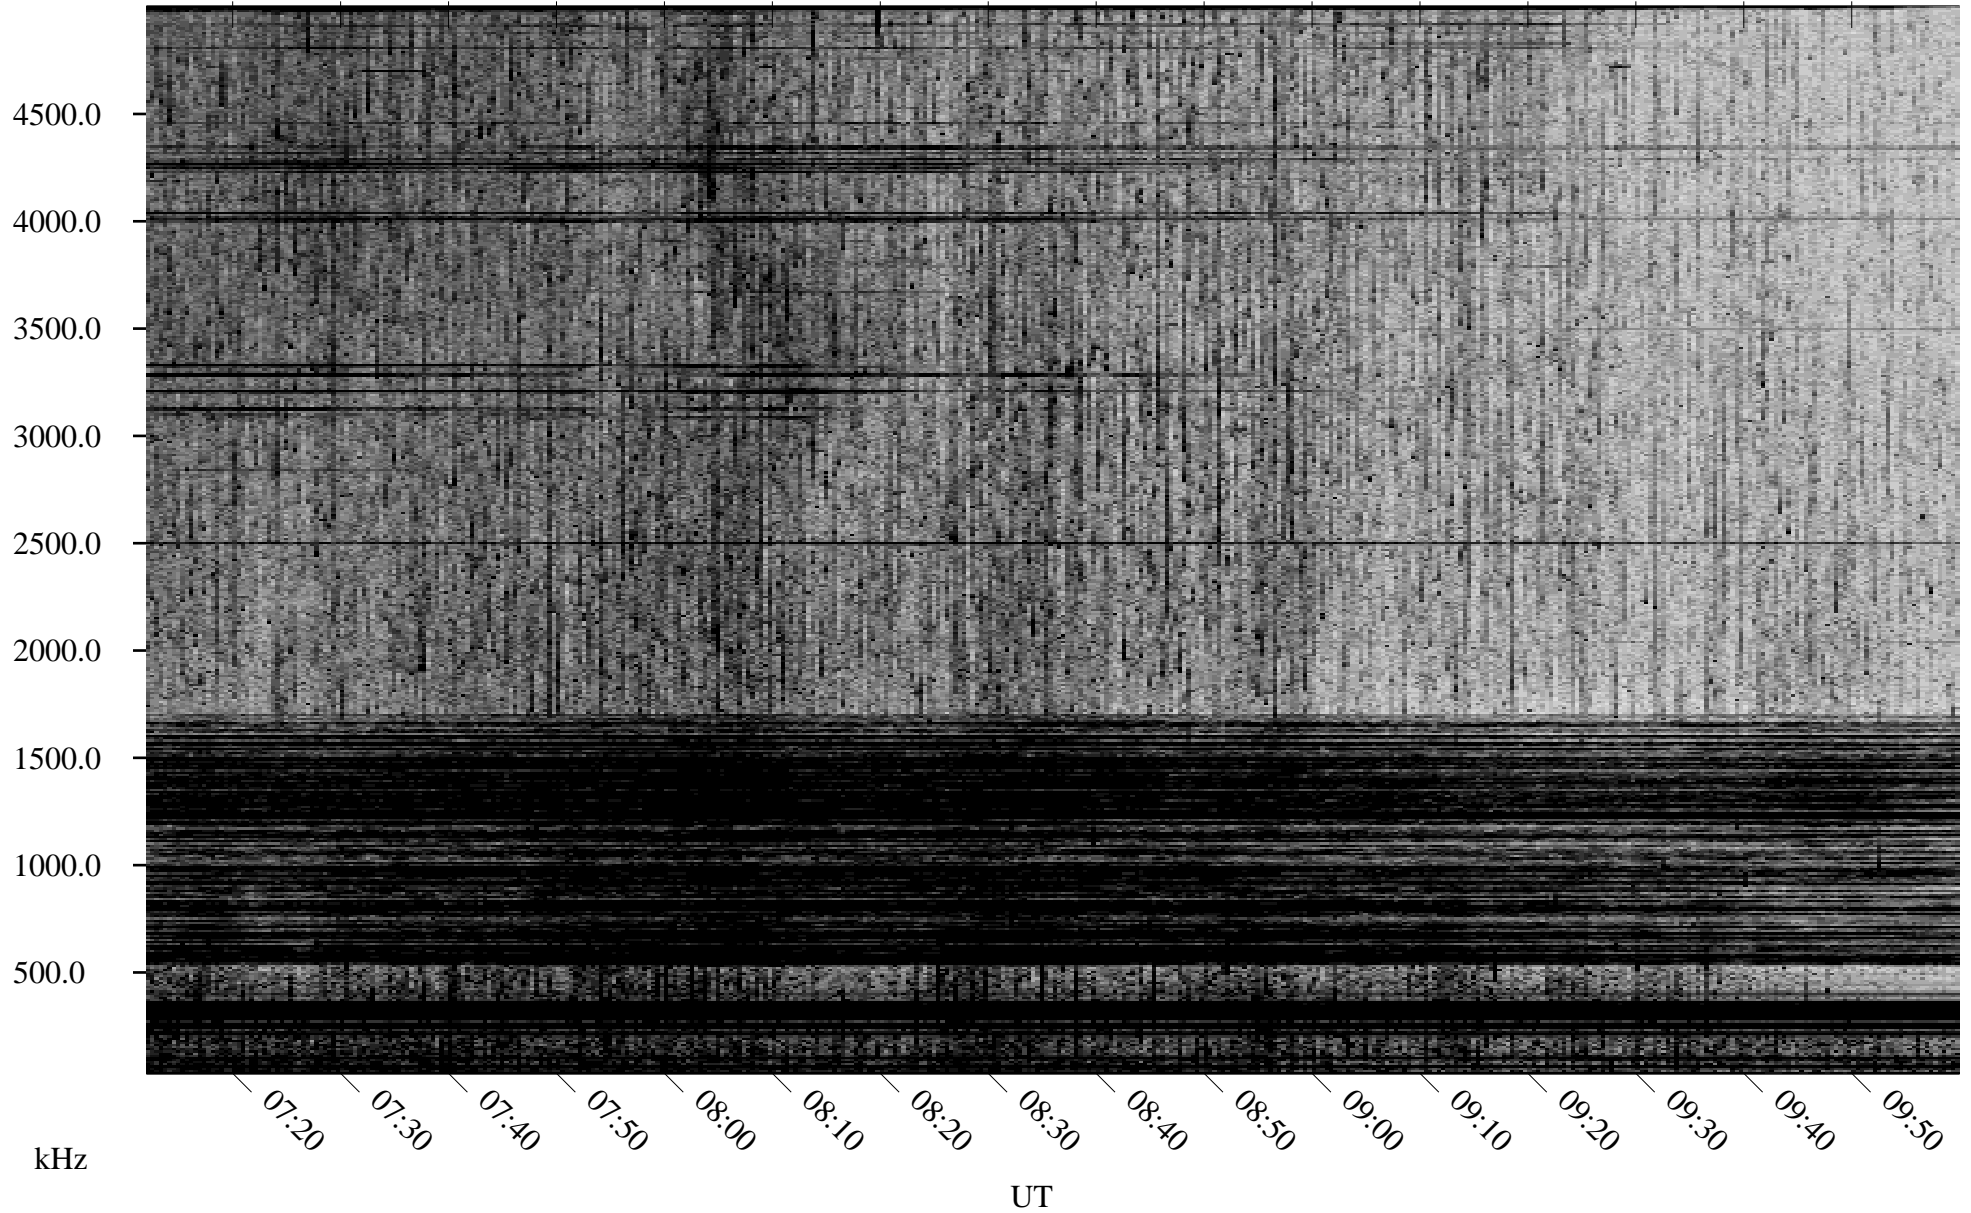

07/24/2002 Churchill, Manitoba

Linear Scale Black = 161 White = 15

ch022051.r00m max_12

Page 1

07/24/2002 Churchill, Manitoba

Linear Scale Black = 161 White = 15

ch022051.r00m max_12

Page 2

07/25/2002 Churchill, Manitoba

Linear Scale Black = 161 White = 15

ch022051.r00m max_12

Page 3

07/25/2002 Churchill, Manitoba

Linear Scale Black = 161 White = 15

ch022051.r00m max_12

Page 4

07/25/2002 Churchill, Manitoba

Linear Scale Black = 161 White = 15

ch022051.r00m max_12

07/25/2002 Churchill, Manitoba

Linear Scale Black = 161 White = 15

ch022051.r00m max_12

Page 6

07/25/2002 Churchill, Manitoba

Linear Scale Black = 161 White = 15

ch02205l.r00m max_12

Page 7

07/25/2002 Churchill, Manitoba

Linear Scale Black = 161 White = 15

ch022051.r00m max_12

Page 8