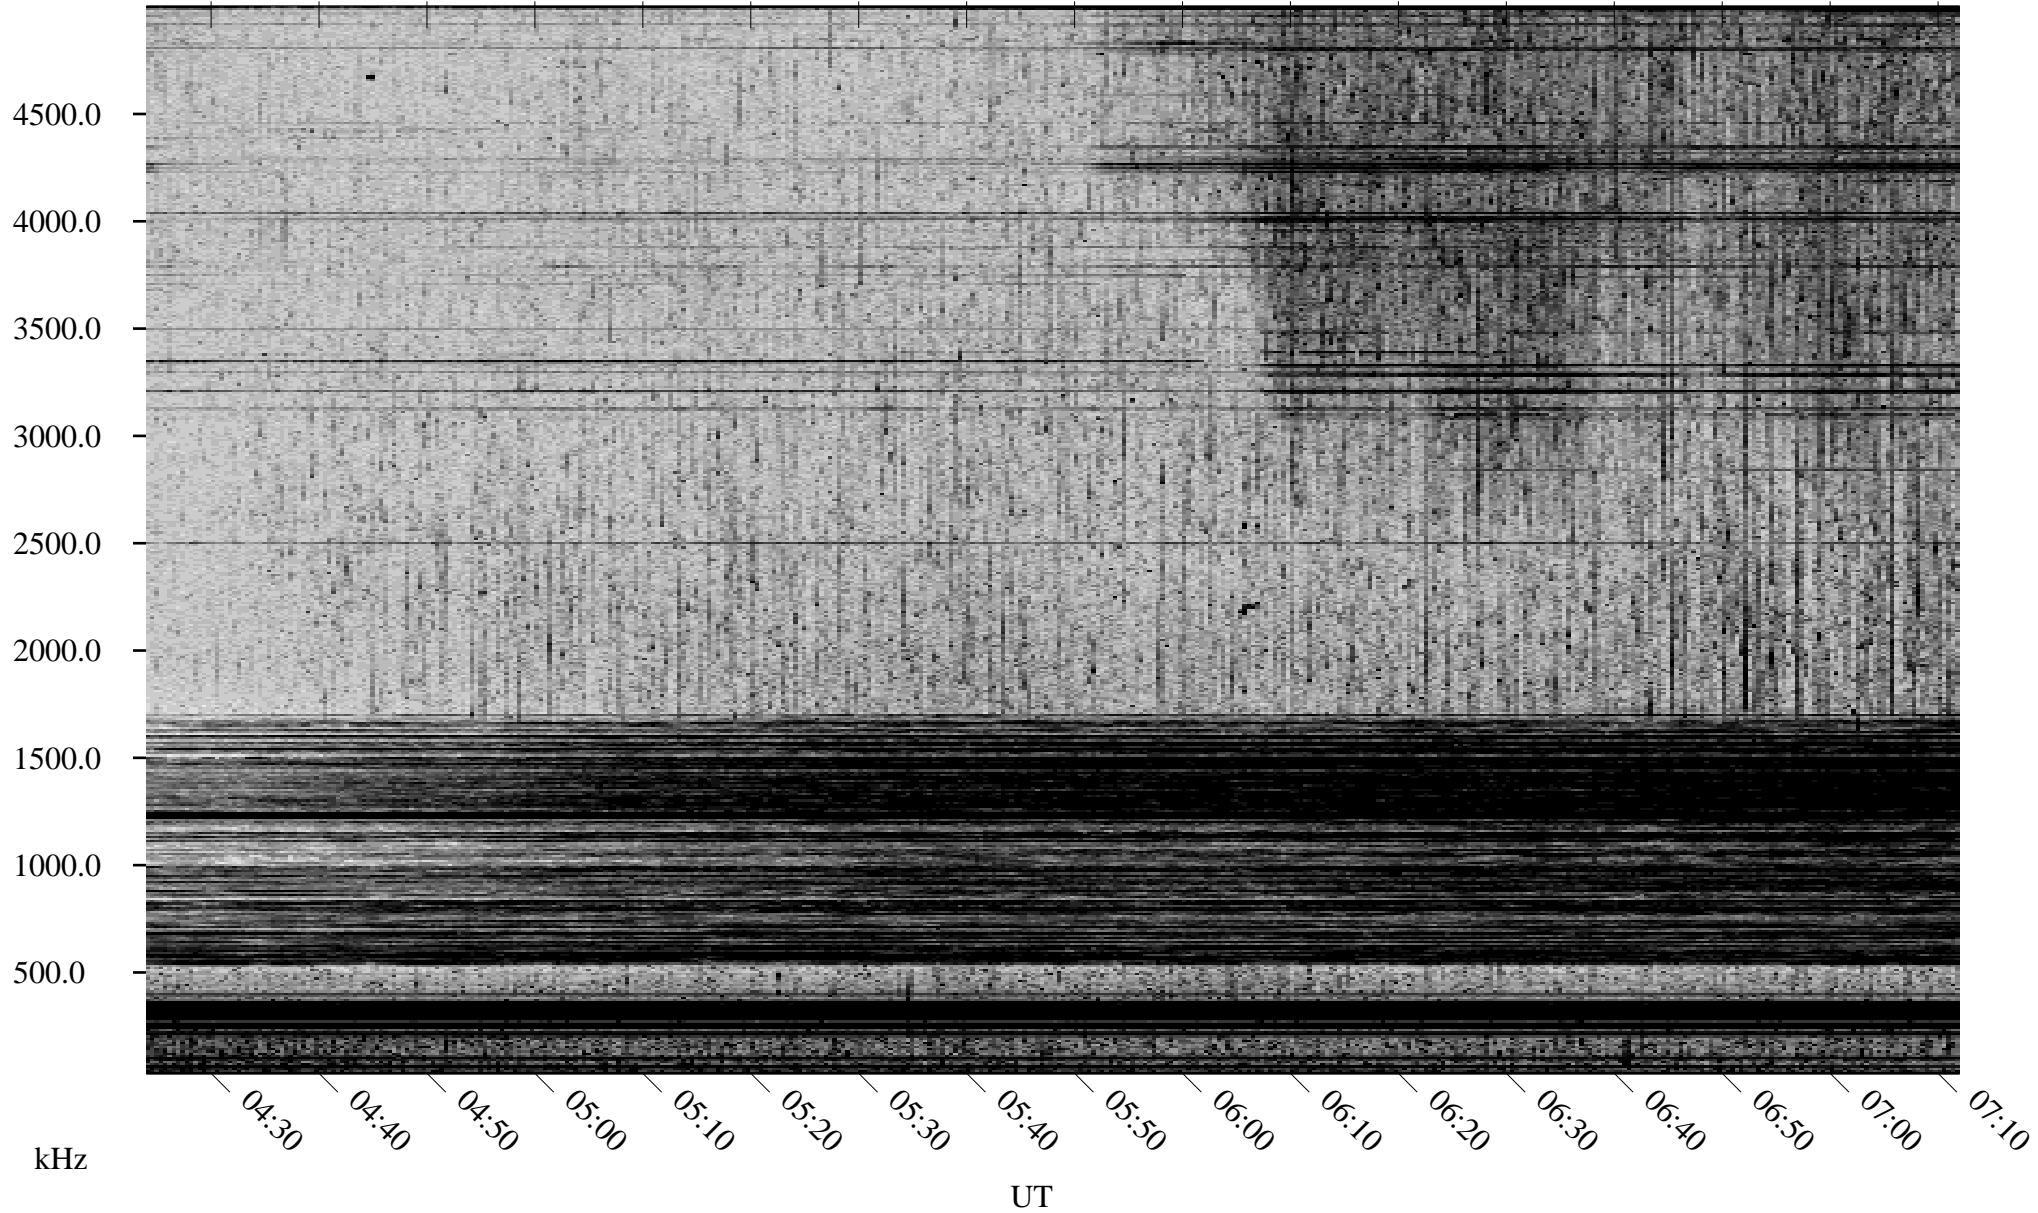

07/25/2002 Churchill, Manitoba

Linear Scale Black = 161 White = 15

ch02206l.r00m max_12

Page 1

07/25/2002 Churchill, Manitoba

Linear Scale Black = 161 White = 15

ch02206l.r00m max_12

Page 2

07/26/2002 Churchill, Manitoba

Linear Scale Black = 161 White = 15

ch02206l.r00m max_12

Page 3

07/26/2002 Churchill, Manitoba

Linear Scale Black = 161 White = 15

ch02206l.r00m max_12

Page 4

07/26/2002 Churchill, Manitoba

Linear Scale Black = 161 White = 15

ch02206l.r00m max_12

Page 5

07/26/2002 Churchill, Manitoba

Linear Scale Black = 161 White = 15

ch02206l.r00m max_12

Page 6

07/26/2002 Churchill, Manitoba

Linear Scale Black = 161 White = 15

ch02206l.r00m max_12

Page 7

07/26/2002 Churchill, Manitoba

Linear Scale Black = 161 White = 15

ch02206l.r00m max_12