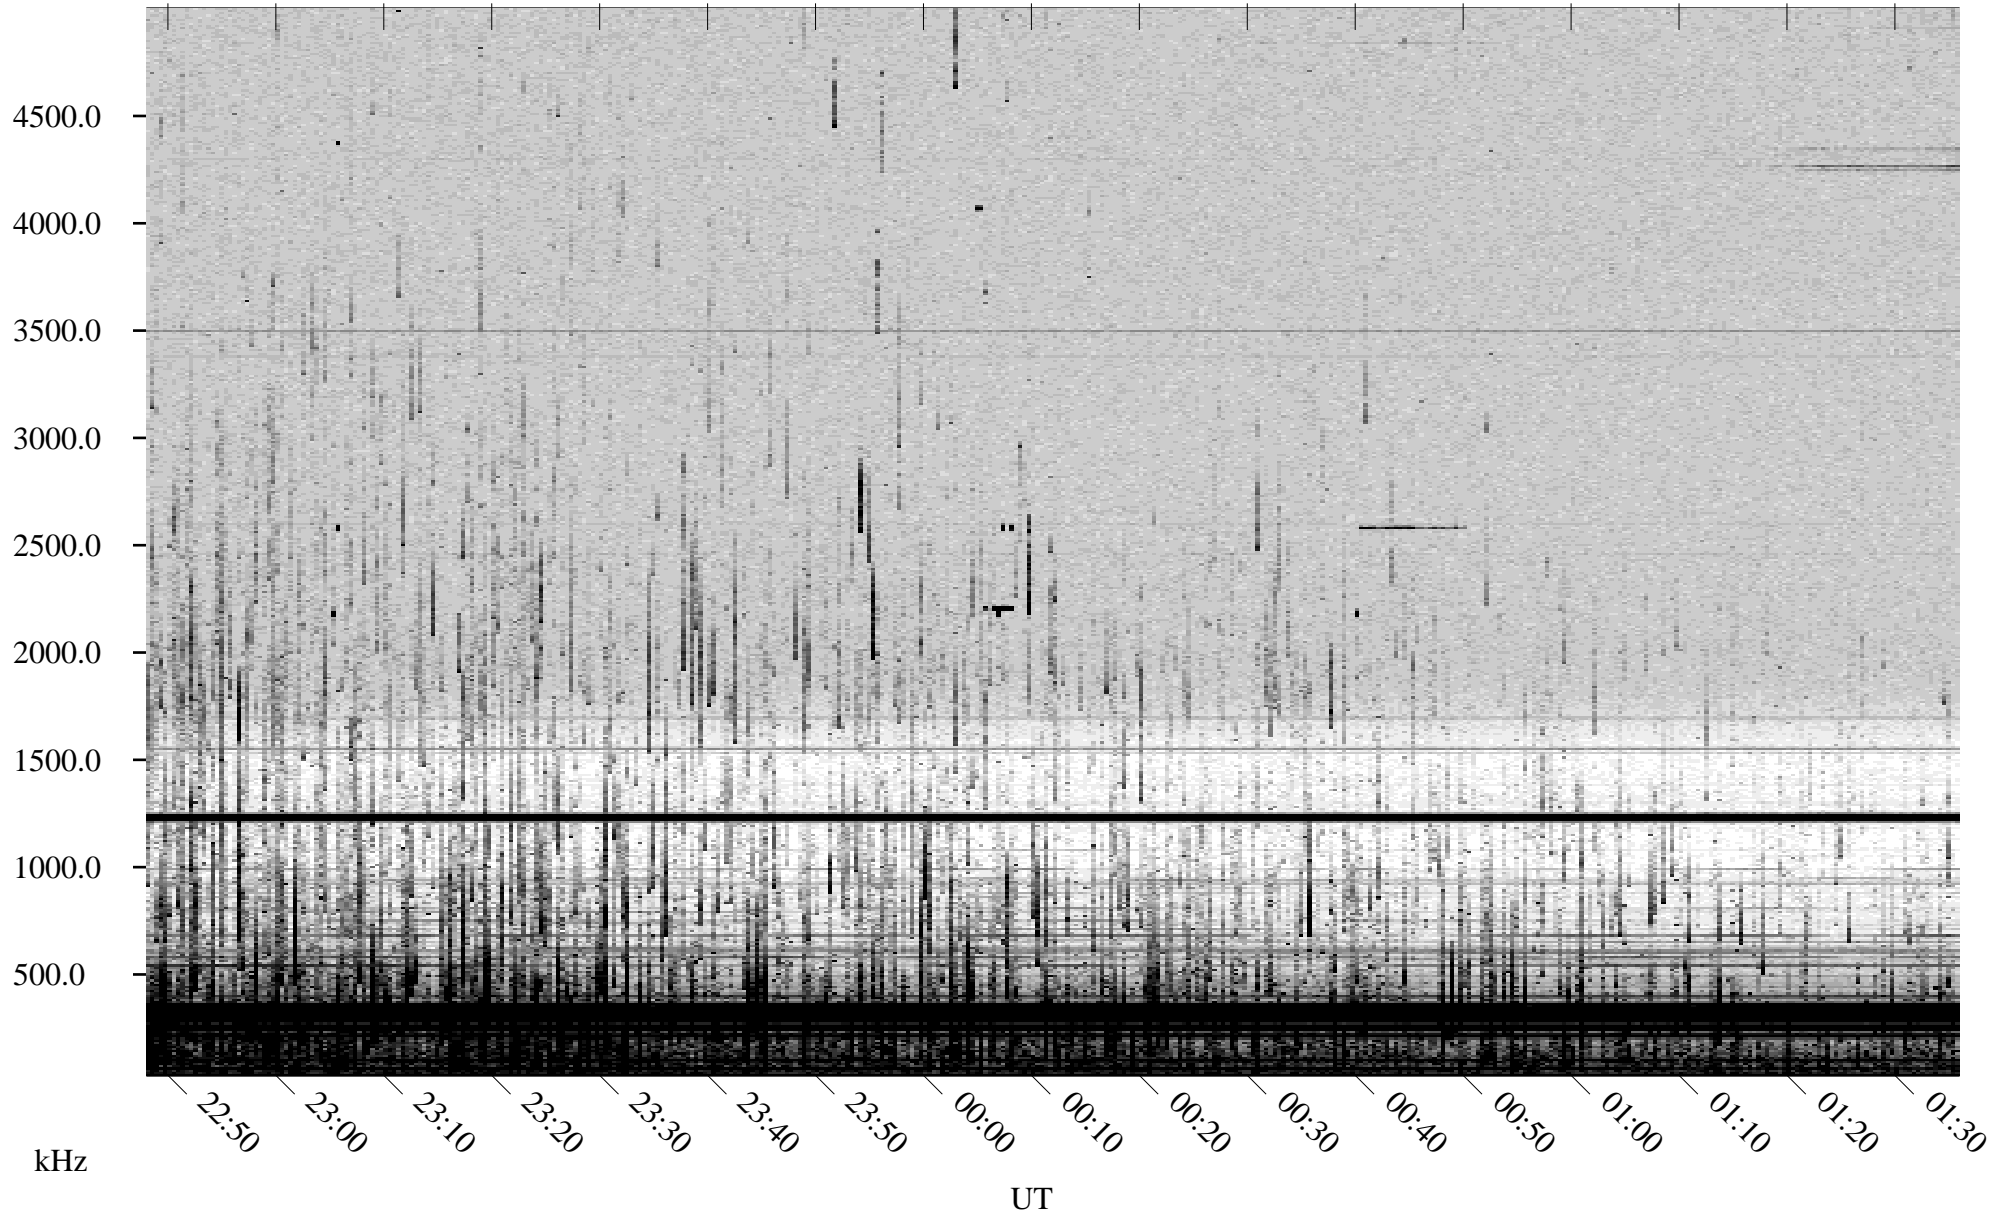

07/25/2002 Churchill, Manitoba

Linear Scale Black = 161 White = 15

ch02206l.r00m max_12

Page 1

07/25/2002 Churchill, Manitoba

Linear Scale Black = 161 White = 15

ch02206l.r00m max_12

Page 2

07/26/2002 Churchill, Manitoba

Linear Scale Black = 161 White = 15

ch02206l.r00m max_12

Page 3

07/26/2002 Churchill, Manitoba

Linear Scale Black = 161 White = 15

ch02206l.r00m max_12

Page 4

07/26/2002 Churchill, Manitoba

Linear Scale Black = 161 White = 15

ch02206l.r00m max_12

Page 5

07/26/2002 Churchill, Manitoba

Linear Scale Black = 161 White = 15

ch02206l.r00m max_12

Page 6

07/26/2002 Churchill, Manitoba

Linear Scale Black = 161 White = 15

ch02206l.r00m max_12

Page 7

07/26/2002 Churchill, Manitoba

Linear Scale Black = 161 White = 15

ch02206l.r00m max_12