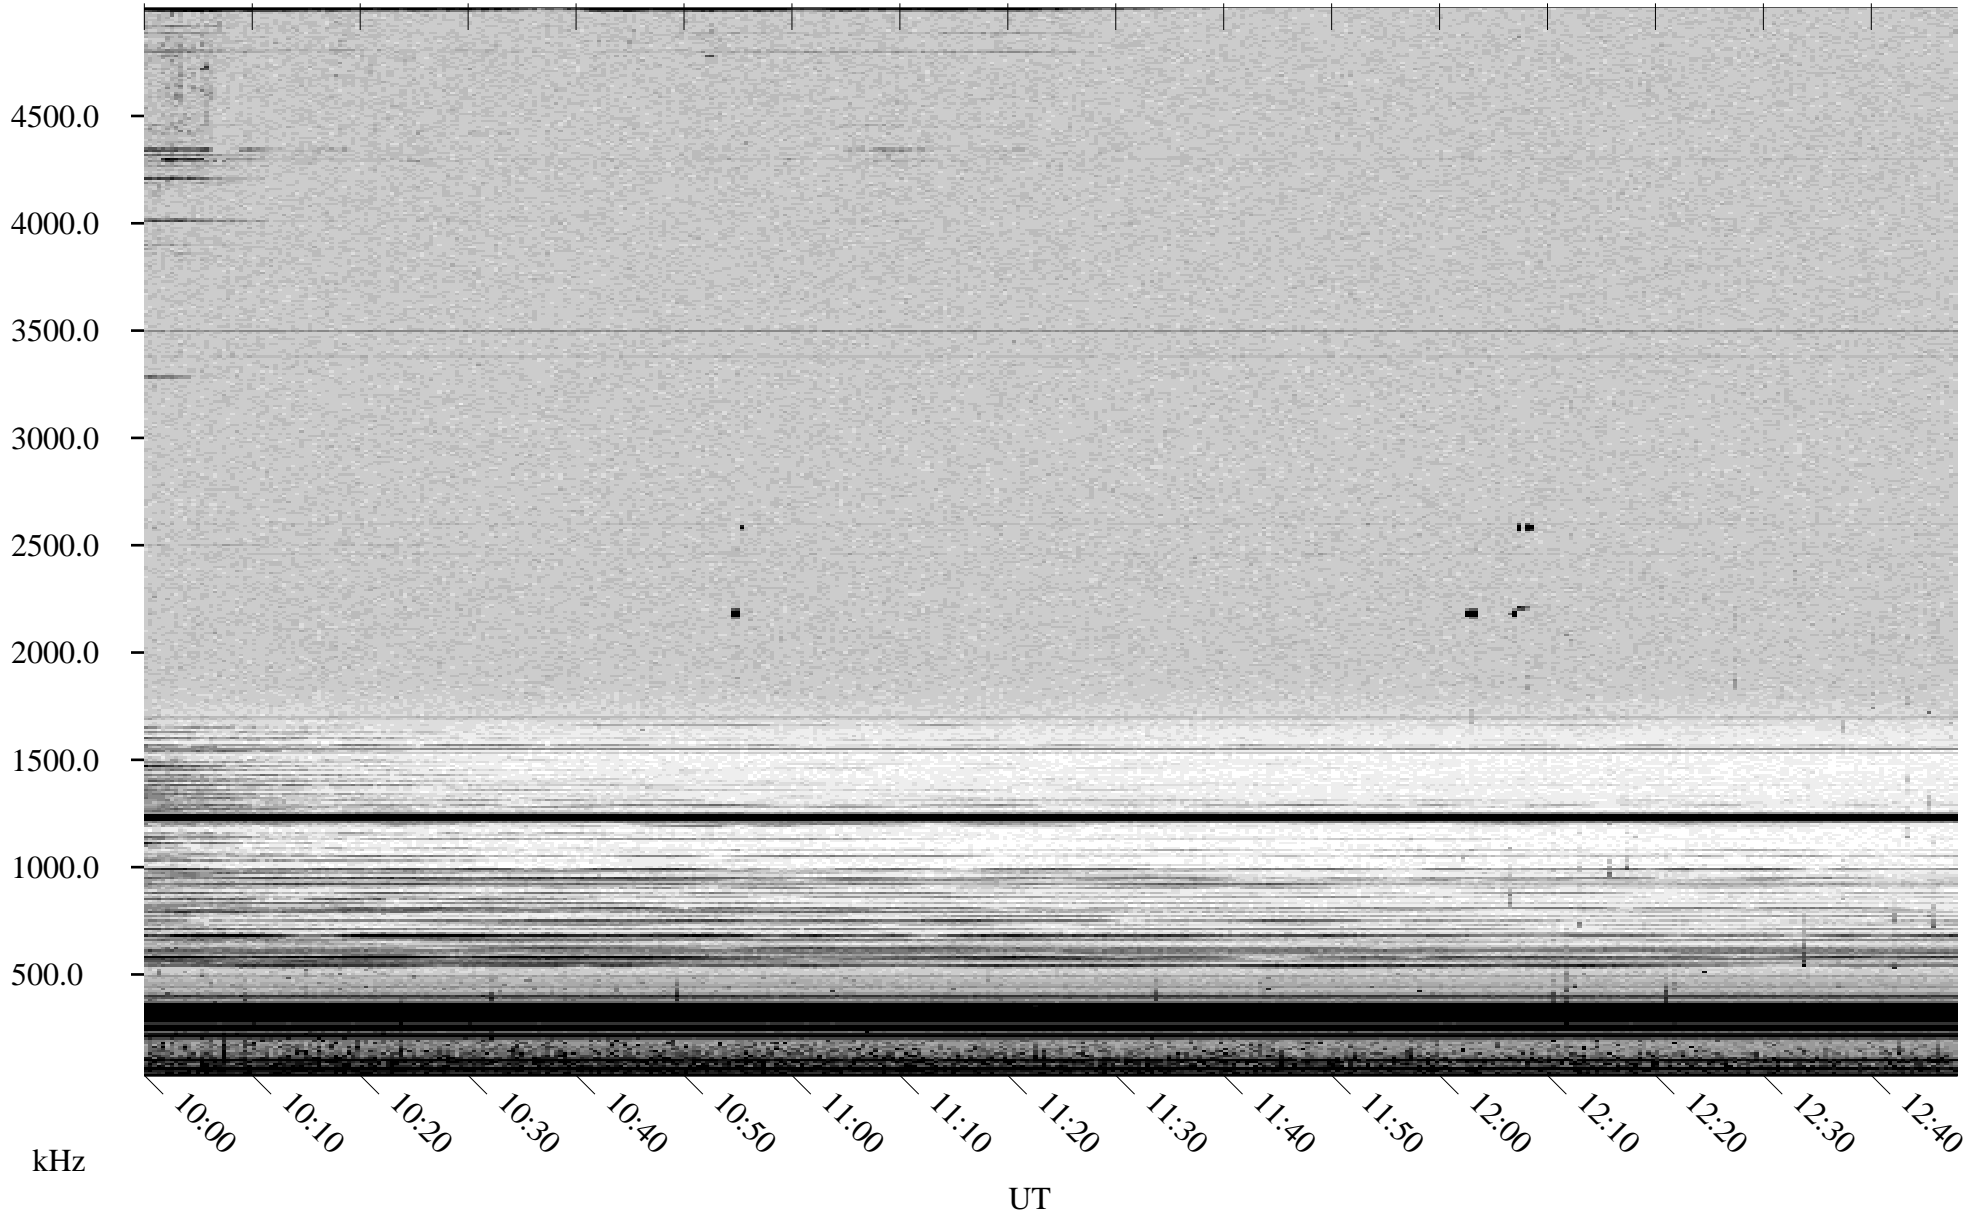

07/25/2002 Churchill, Manitoba

Linear Scale Black = 161 White = 15

ch02206l.r00m max_12

Page 1

07/25/2002 Churchill, Manitoba

Linear Scale Black = 161 White = 15

ch02206l.r00m max_12

Page 2

07/26/2002 Churchill, Manitoba

Linear Scale Black = 161 White = 15

ch02206l.r00m max_12

Page 3

07/26/2002 Churchill, Manitoba

Linear Scale Black = 161 White = 15

ch02206l.r00m max_12

Page 4

07/26/2002 Churchill, Manitoba

Linear Scale Black = 161 White = 15

ch02206l.r00m max_12

Page 5

07/26/2002 Churchill, Manitoba

Linear Scale Black = 161 White = 15

ch02206l.r00m max_12

Page 6

07/26/2002 Churchill, Manitoba

Linear Scale Black = 161 White = 15

ch02206l.r00m max_12

Page 7

07/26/2002 Churchill, Manitoba

Linear Scale Black = 161 White = 15

ch02206l.r00m max_12