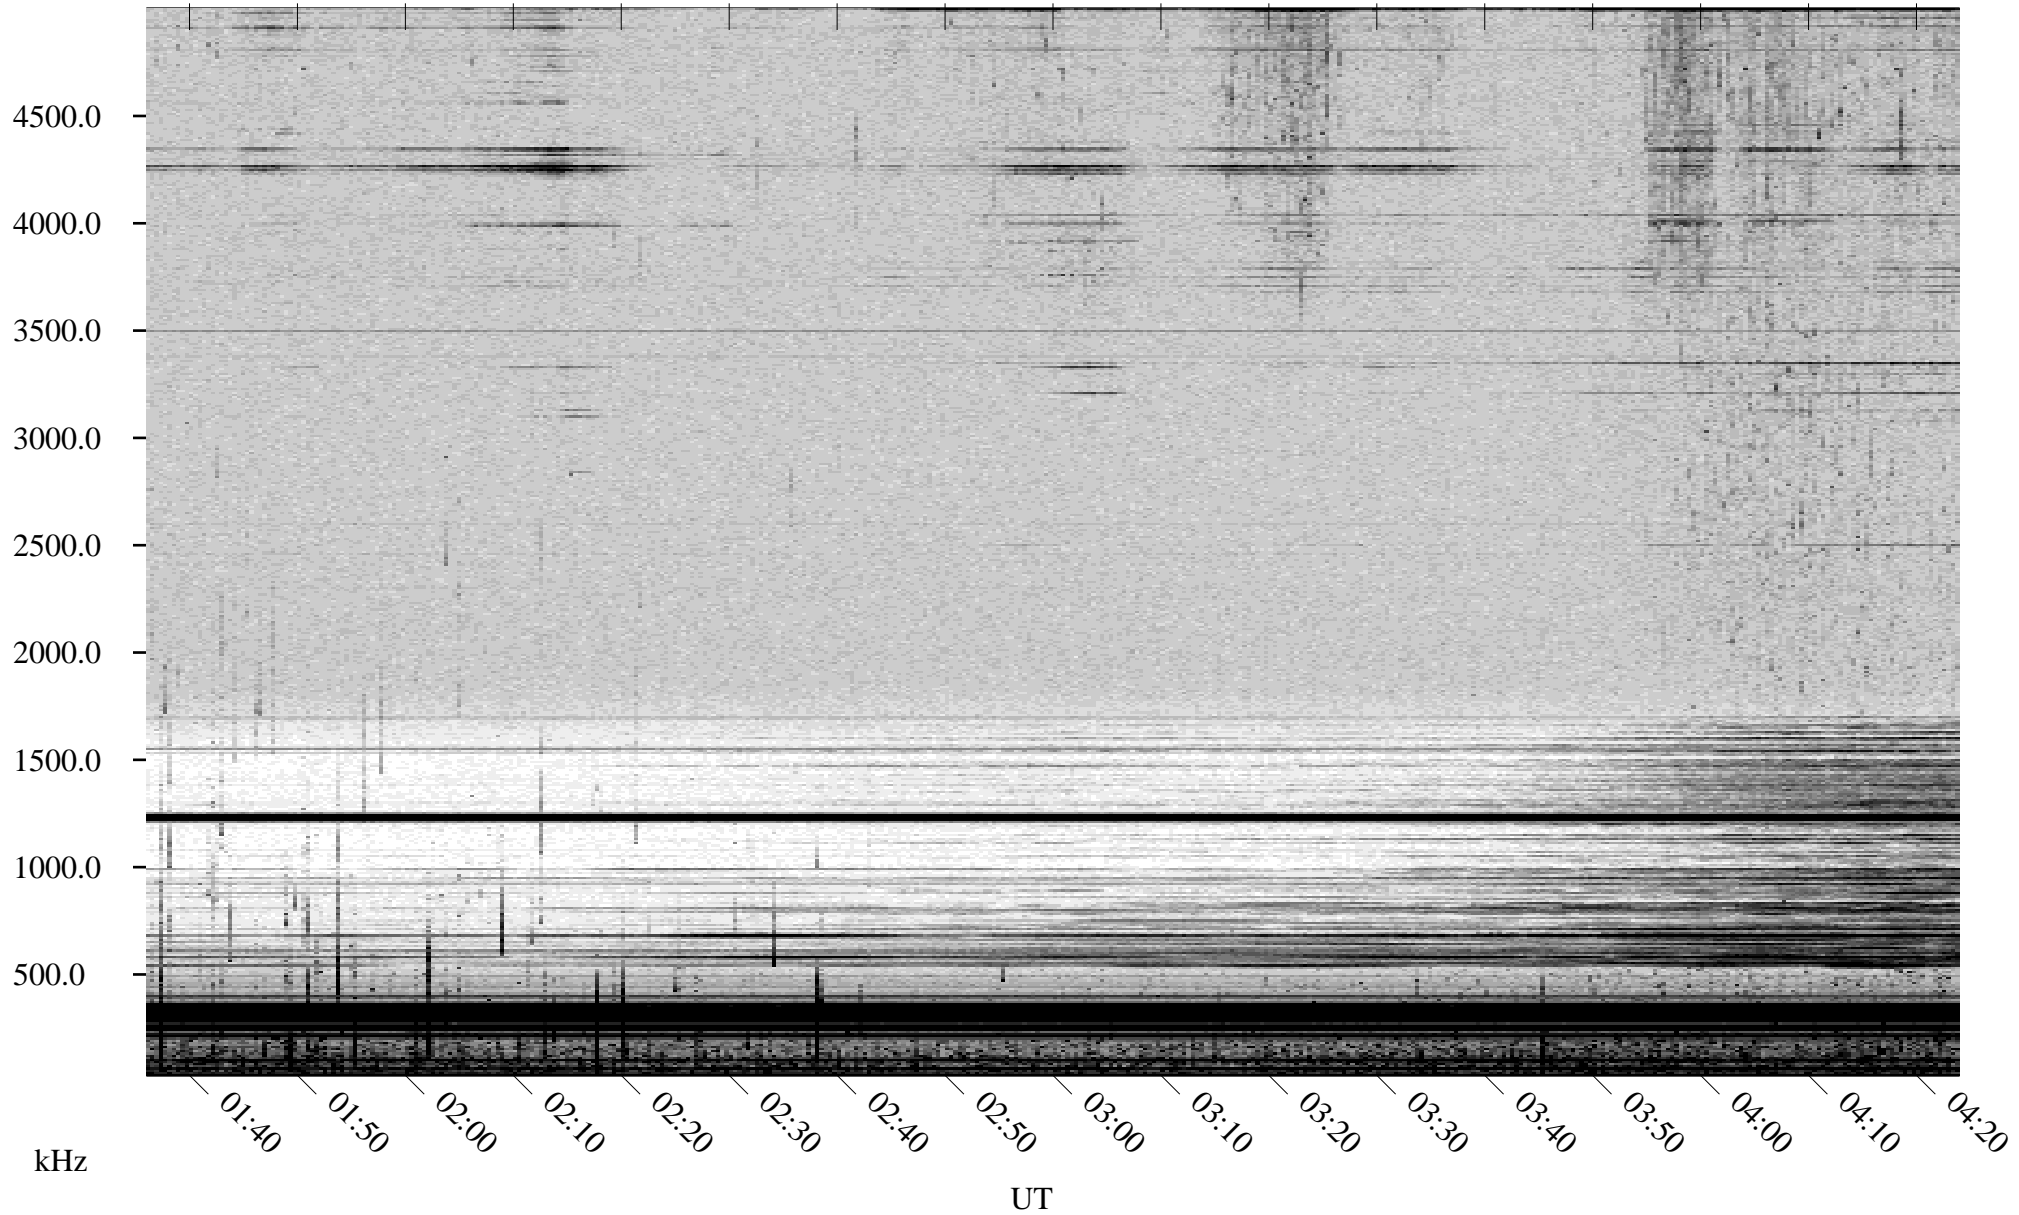

07/25/2002 Churchill, Manitoba

Linear Scale Black = 161 White = 15

ch02206l.r00m max_12

Page 1

07/25/2002 Churchill, Manitoba

Linear Scale Black = 161 White = 15

ch02206l.r00m max_12

Page 2

07/26/2002 Churchill, Manitoba

Linear Scale Black = 161 White = 15

ch02206l.r00m max_12

Page 3

07/26/2002 Churchill, Manitoba

Linear Scale Black = 161 White = 15

ch02206l.r00m max_12

Page 4

07/26/2002 Churchill, Manitoba

Linear Scale Black = 161 White = 15

ch02206l.r00m max_12

Page 5

07/26/2002 Churchill, Manitoba

Linear Scale Black = 161 White = 15

ch02206l.r00m max_12

Page 6

07/26/2002 Churchill, Manitoba

Linear Scale Black = 161 White = 15

ch02206l.r00m max_12

Page 7

07/26/2002 Churchill, Manitoba

Linear Scale Black = 161 White = 15

ch02206l.r00m max_12