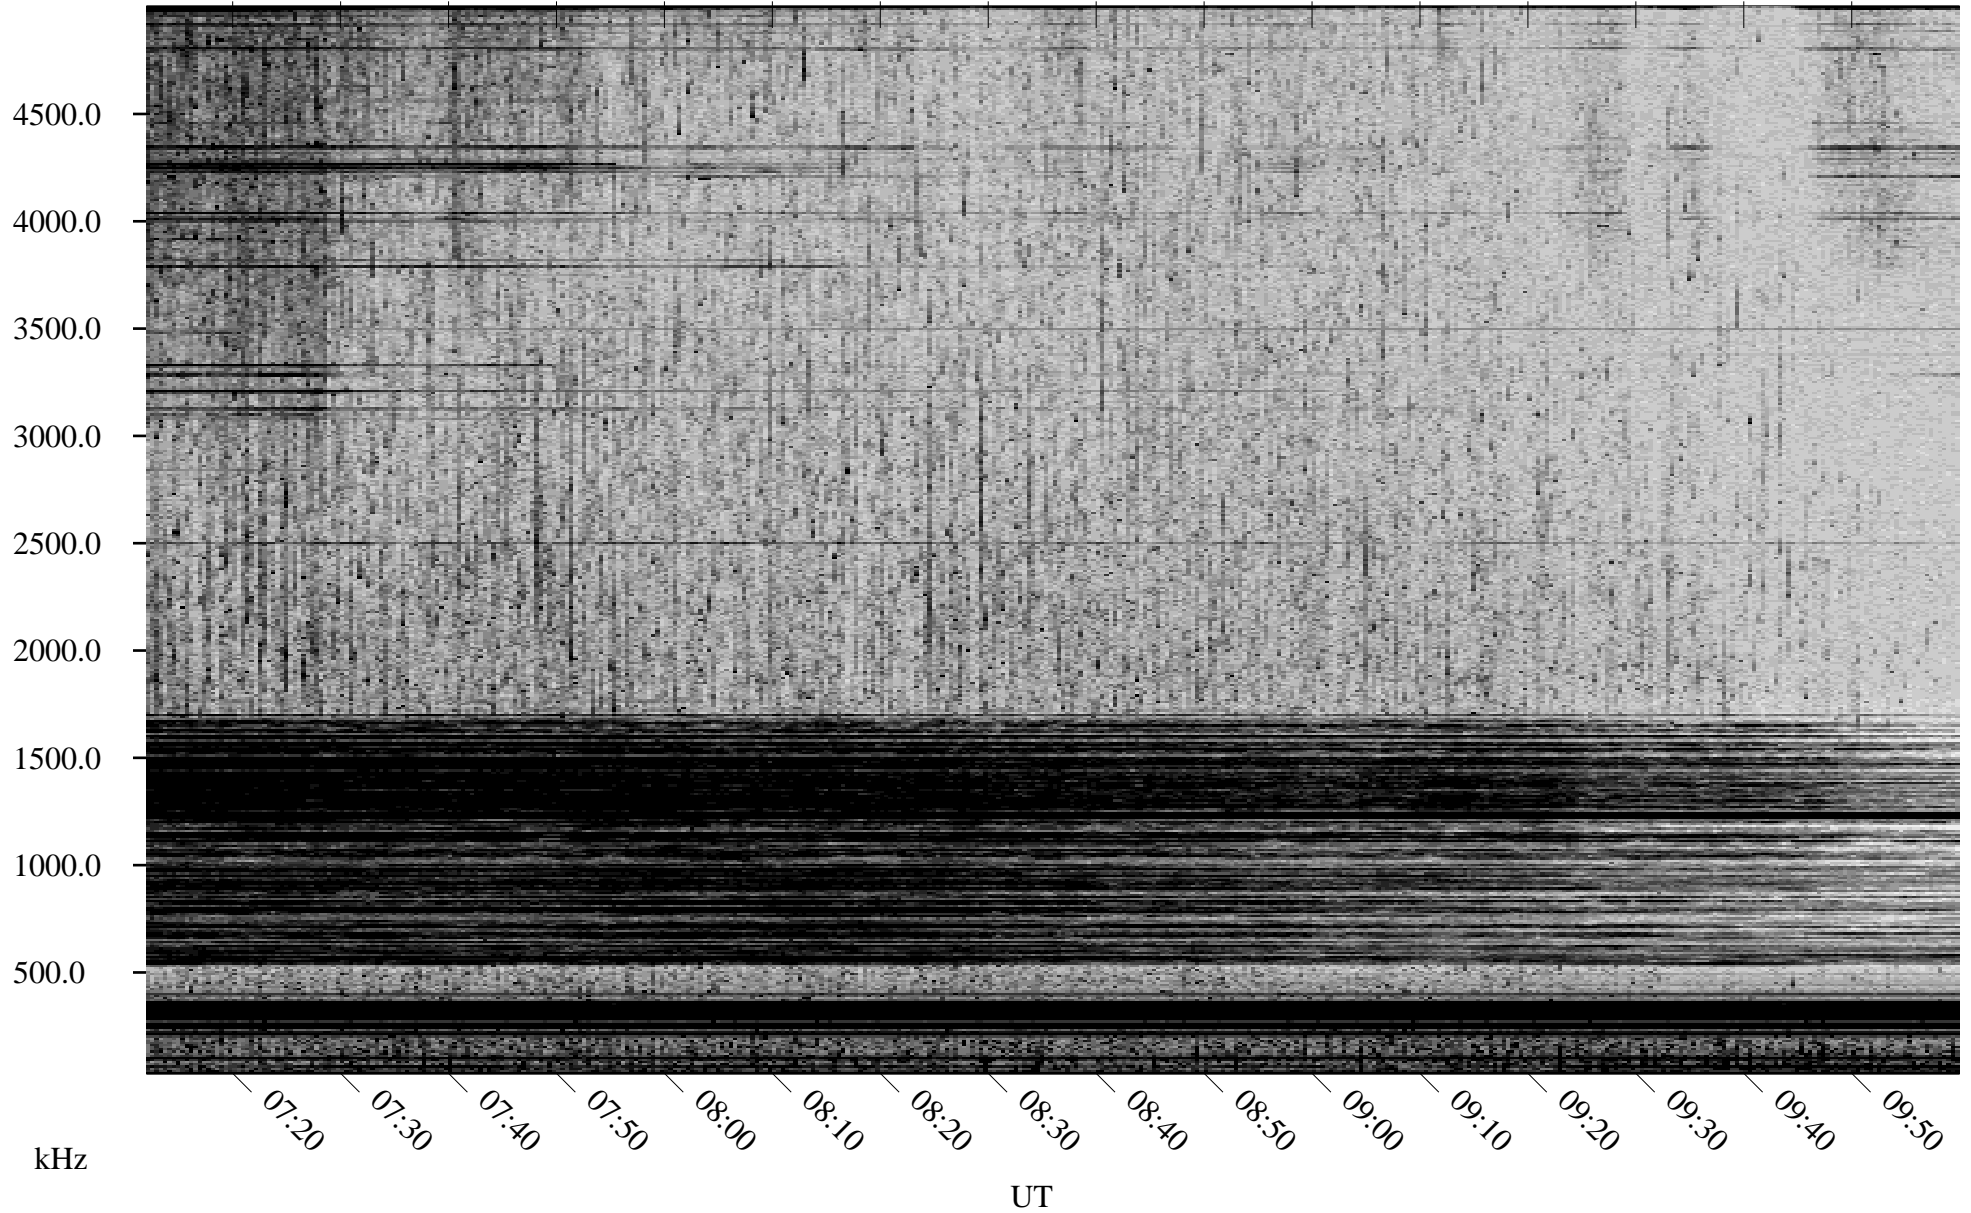

07/25/2002 Churchill, Manitoba

Linear Scale Black = 161 White = 15

ch02206l.r00m max_12

Page 1

07/25/2002 Churchill, Manitoba

Linear Scale Black = 161 White = 15

ch02206l.r00m max_12

Page 2

07/26/2002 Churchill, Manitoba

Linear Scale Black = 161 White = 15

ch02206l.r00m max_12

Page 3

07/26/2002 Churchill, Manitoba

Linear Scale Black = 161 White = 15

ch02206l.r00m max_12

Page 4

07/26/2002 Churchill, Manitoba

Linear Scale Black = 161 White = 15

ch02206l.r00m max_12

Page 5

07/26/2002 Churchill, Manitoba

Linear Scale Black = 161 White = 15

ch02206l.r00m max_12

Page 6

07/26/2002 Churchill, Manitoba

Linear Scale Black = 161 White = 15

ch02206l.r00m max_12

Page 7

07/26/2002 Churchill, Manitoba

Linear Scale Black = 161 White = 15

ch02206l.r00m max_12