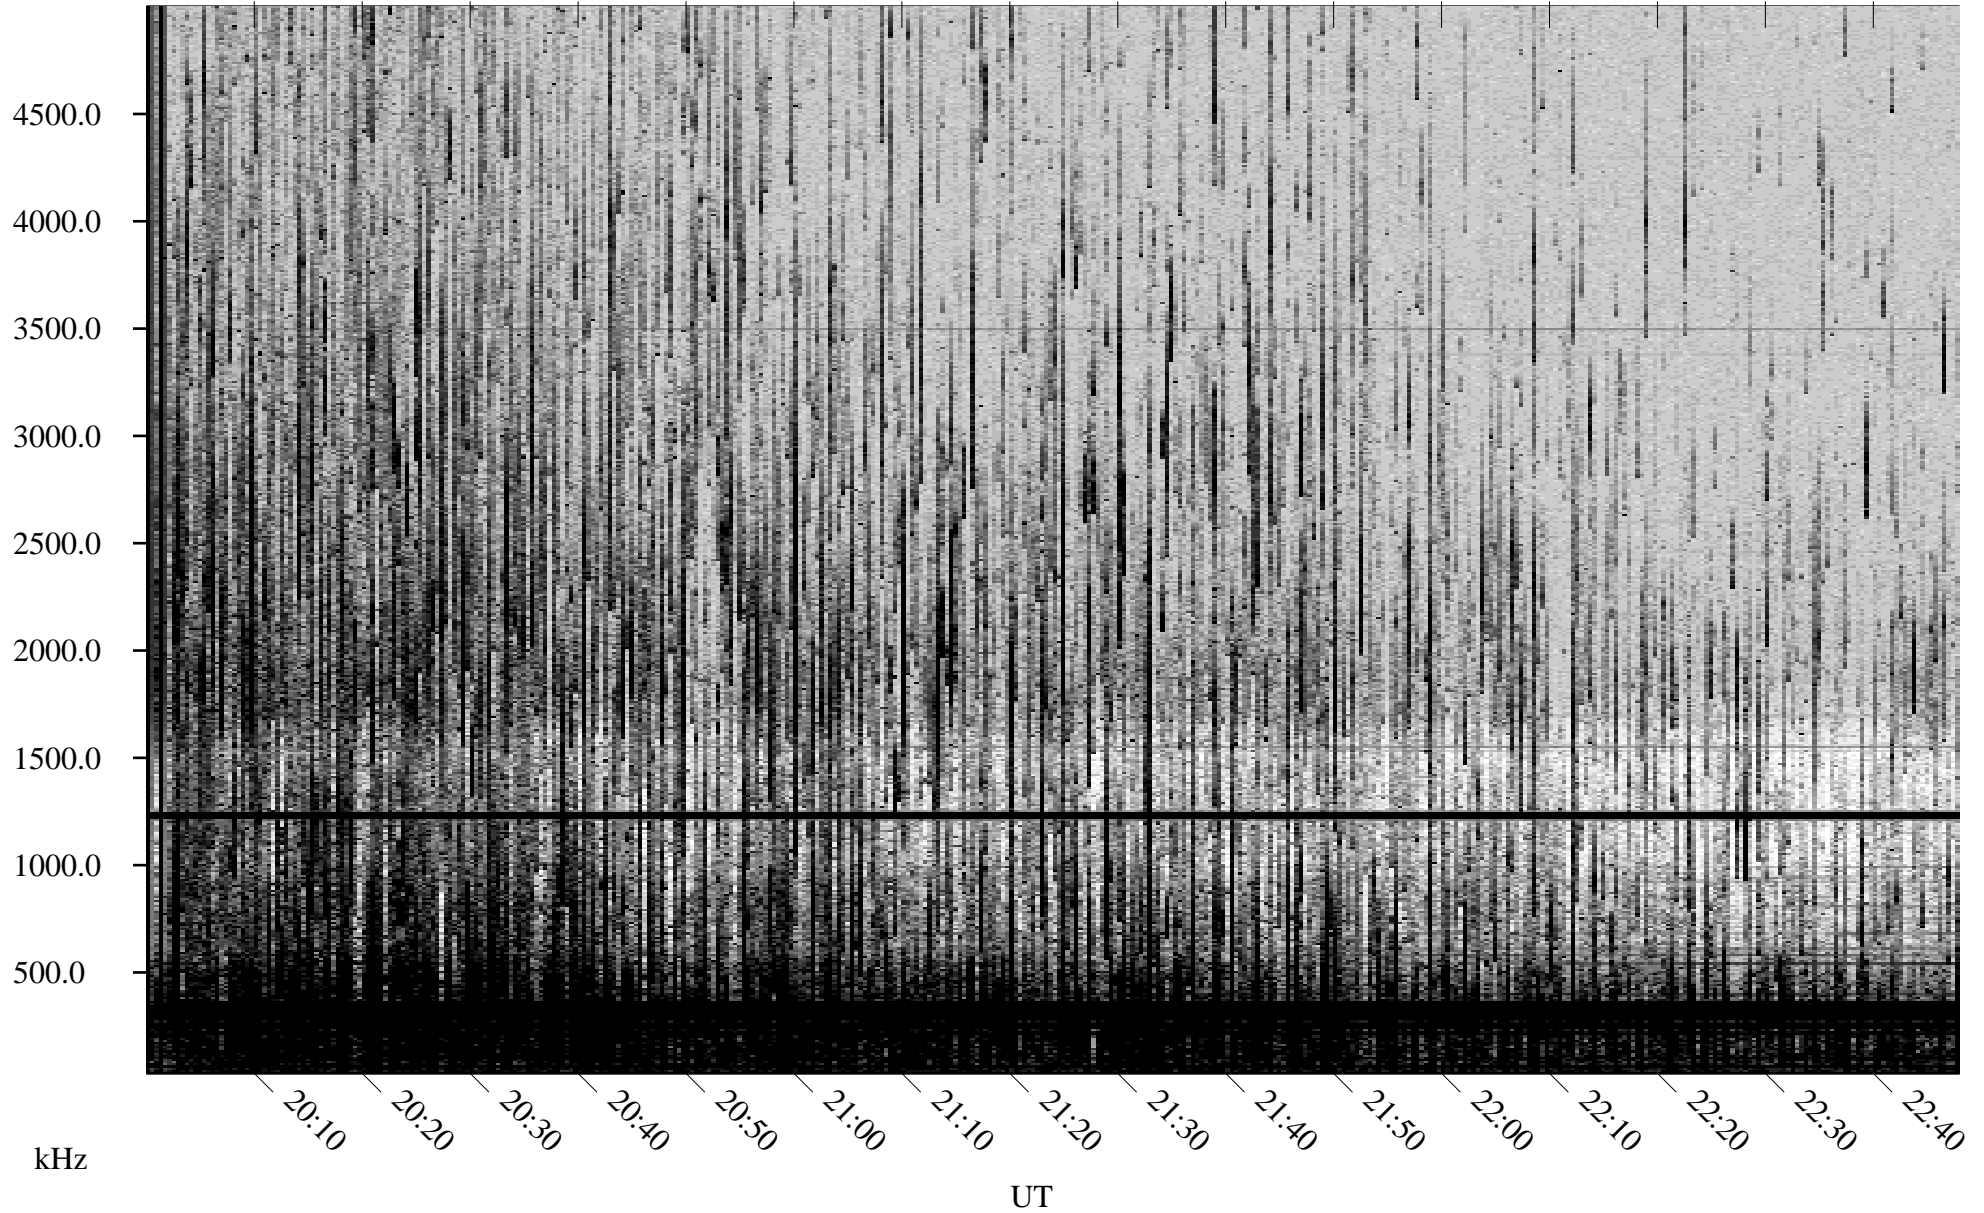

07/25/2002 Churchill, Manitoba

Linear Scale Black = 161 White = 15

ch02206l.r00m max_12

Page 1

07/25/2002 Churchill, Manitoba

Linear Scale Black = 161 White = 15

ch02206l.r00m max_12

Page 2

07/26/2002 Churchill, Manitoba

Linear Scale Black = 161 White = 15

ch02206l.r00m max_12

Page 3

07/26/2002 Churchill, Manitoba

Linear Scale Black = 161 White = 15

ch02206l.r00m max_12

Page 4

07/26/2002 Churchill, Manitoba

Linear Scale Black = 161 White = 15

ch02206l.r00m max_12

Page 5

07/26/2002 Churchill, Manitoba

Linear Scale Black = 161 White = 15

ch02206l.r00m max_12

Page 6

07/26/2002 Churchill, Manitoba

Linear Scale Black = 161 White = 15

ch02206l.r00m max_12

Page 7

07/26/2002 Churchill, Manitoba

Linear Scale Black = 161 White = 15

ch02206l.r00m max_12