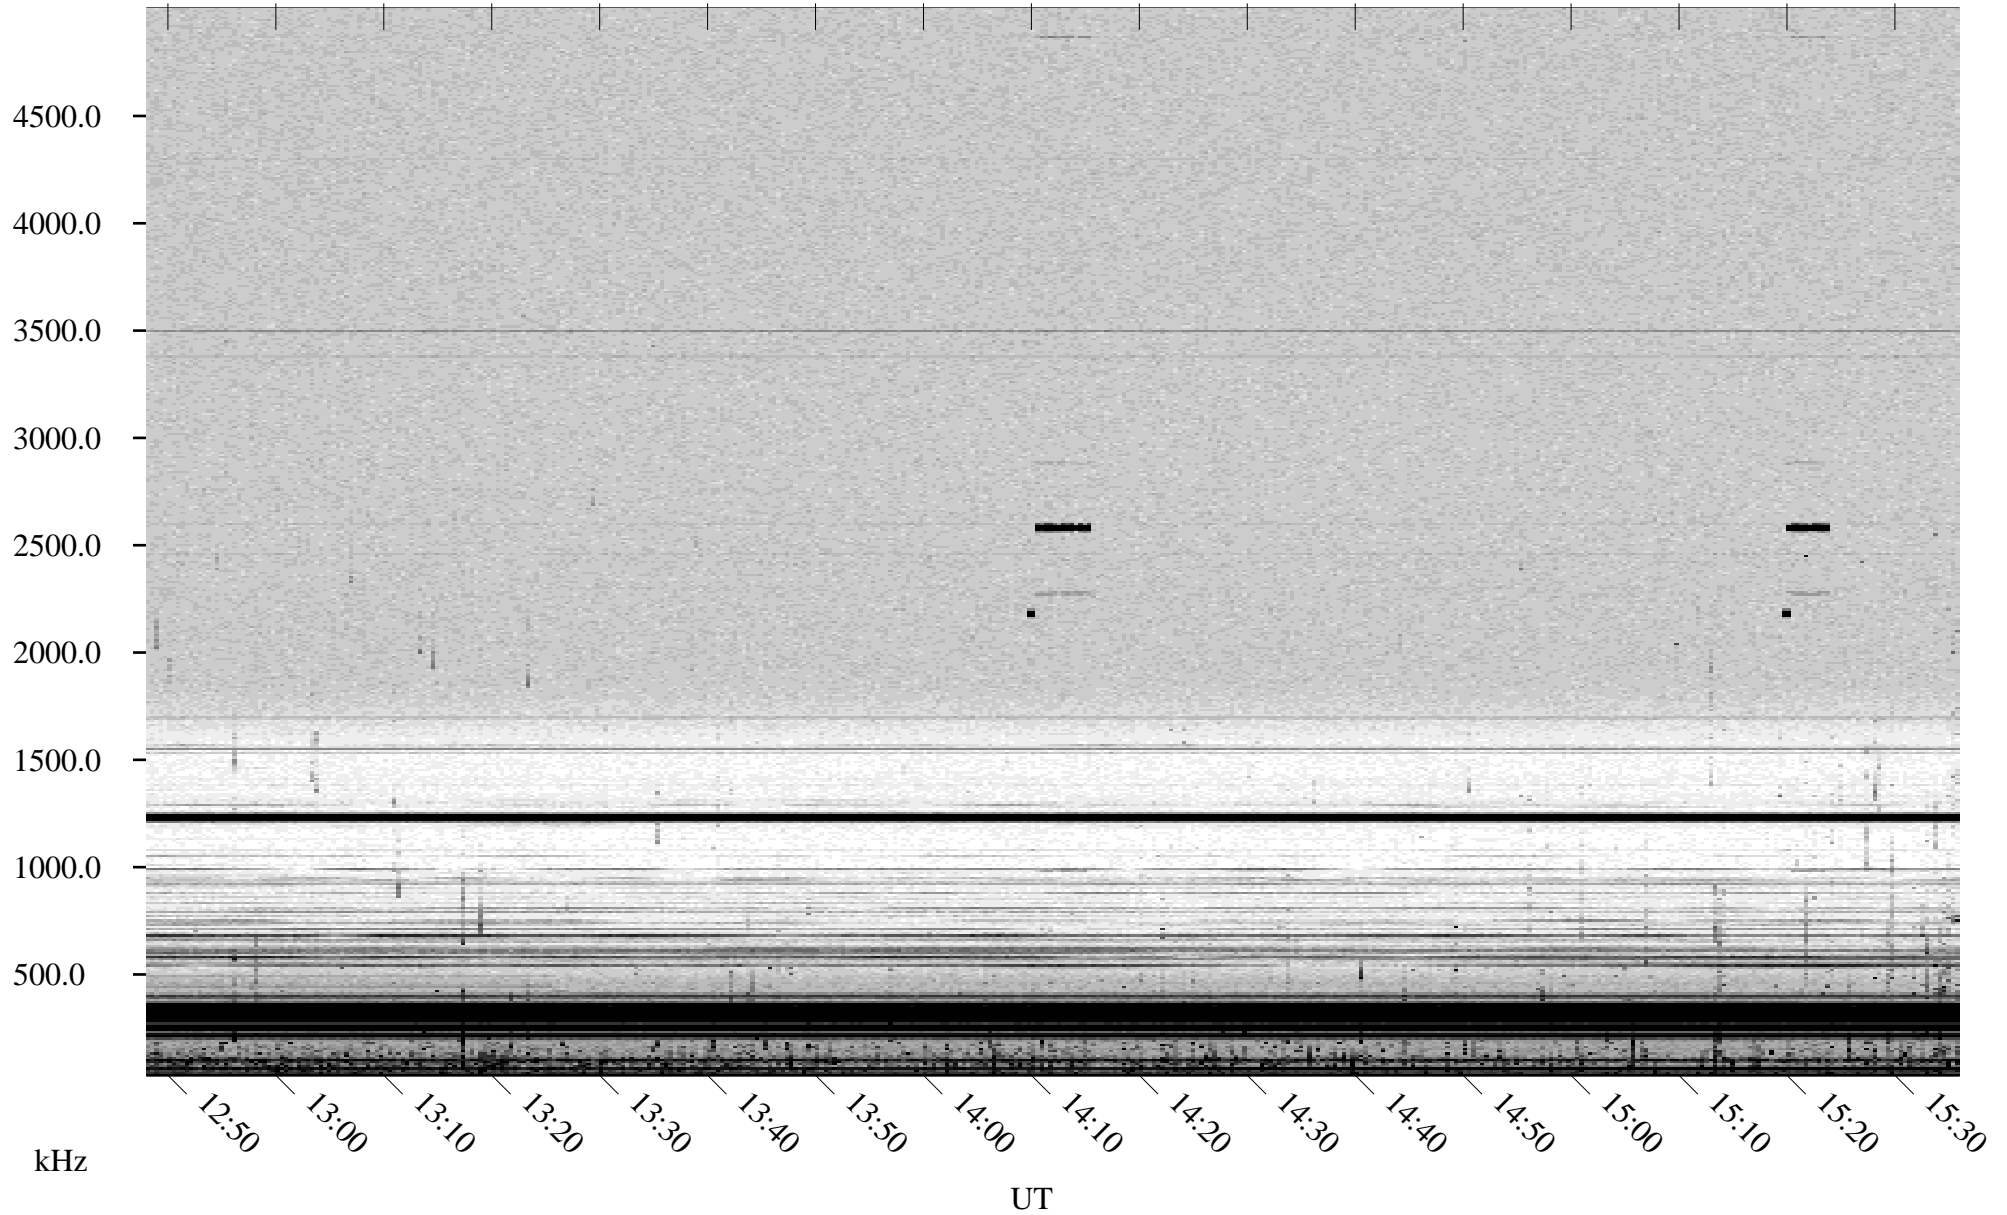

07/25/2002 Churchill, Manitoba

Linear Scale Black = 161 White = 15

ch02206l.r00m max_12

Page 1

07/25/2002 Churchill, Manitoba

Linear Scale Black = 161 White = 15

ch02206l.r00m max_12

Page 2

07/26/2002 Churchill, Manitoba

Linear Scale Black = 161 White = 15

ch02206l.r00m max_12

Page 3

07/26/2002 Churchill, Manitoba

Linear Scale Black = 161 White = 15

ch02206l.r00m max_12

Page 4

07/26/2002 Churchill, Manitoba

Linear Scale Black = 161 White = 15

ch02206l.r00m max_12

Page 5

07/26/2002 Churchill, Manitoba

Linear Scale Black = 161 White = 15

ch02206l.r00m max_12

Page 6

07/26/2002 Churchill, Manitoba

Linear Scale Black = 161 White = 15

ch02206l.r00m max_12

Page 7

07/26/2002 Churchill, Manitoba

Linear Scale Black = 161 White = 15

ch02206l.r00m max_12