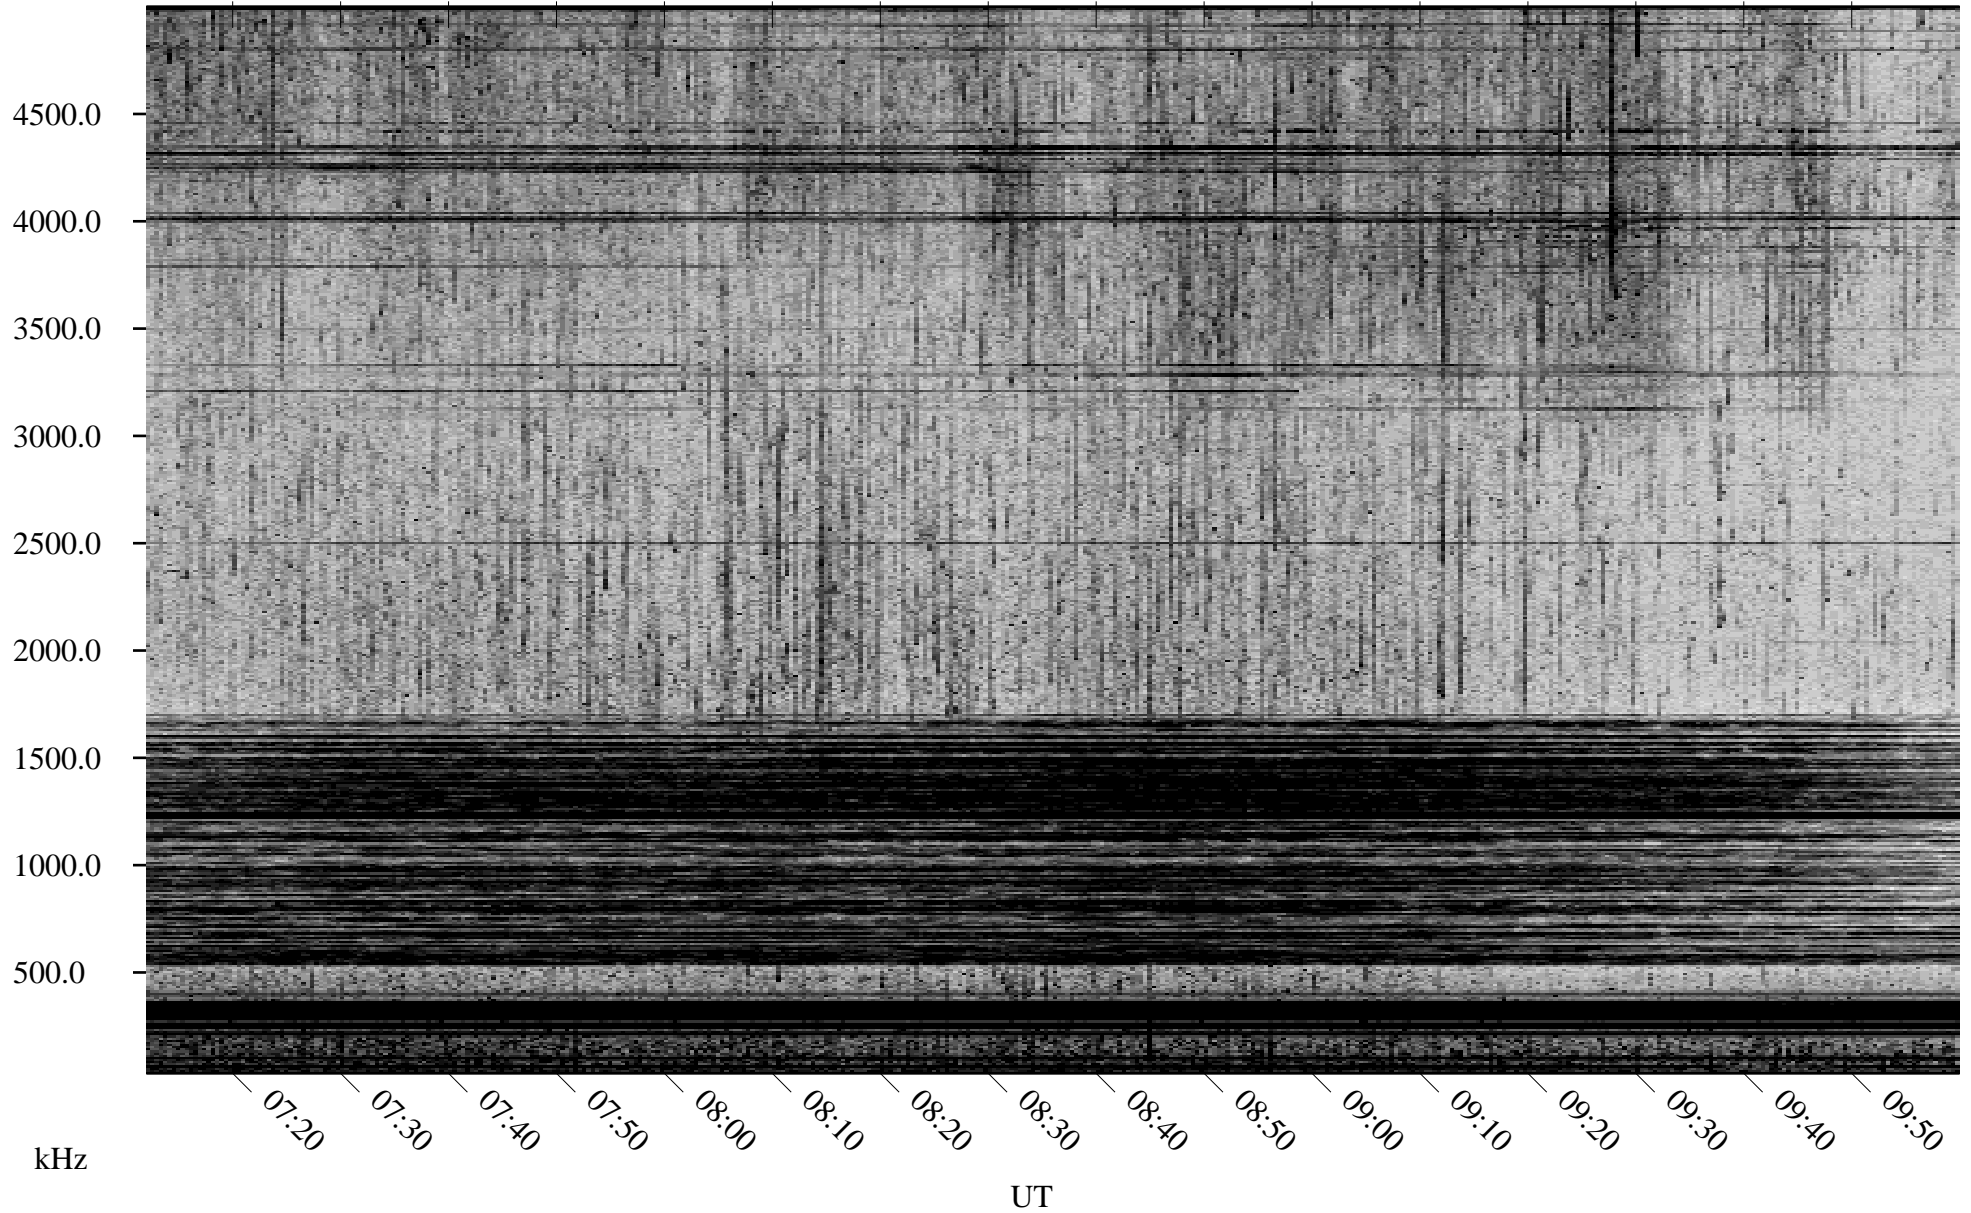

07/27/2002 Churchill, Manitoba

Linear Scale Black = 161 White = 15

ch02208l.r00m max_12

Page 1

07/27/2002 Churchill, Manitoba

Linear Scale Black = 161 White = 15

ch02208l.r00m max_12

Page 2

07/28/2002 Churchill, Manitoba

Linear Scale Black = 161 White = 15

ch02208l.r00m max_12

Page 3

07/28/2002 Churchill, Manitoba

Linear Scale Black = 161 White = 15

ch02208l.r00m max_12

Page 4

07/28/2002 Churchill, Manitoba

Linear Scale Black = 161 White = 15

ch02208l.r00m max_12

Page 5

07/28/2002 Churchill, Manitoba

Linear Scale Black = 161 White = 15

ch02208l.r00m max_12

Page 6

07/28/2002 Churchill, Manitoba

Linear Scale Black = 161 White = 15

ch02208l.r00m max_12

Page 7

07/28/2002 Churchill, Manitoba

Linear Scale Black = 161 White = 15

ch02208l.r00m max_12

Page 8