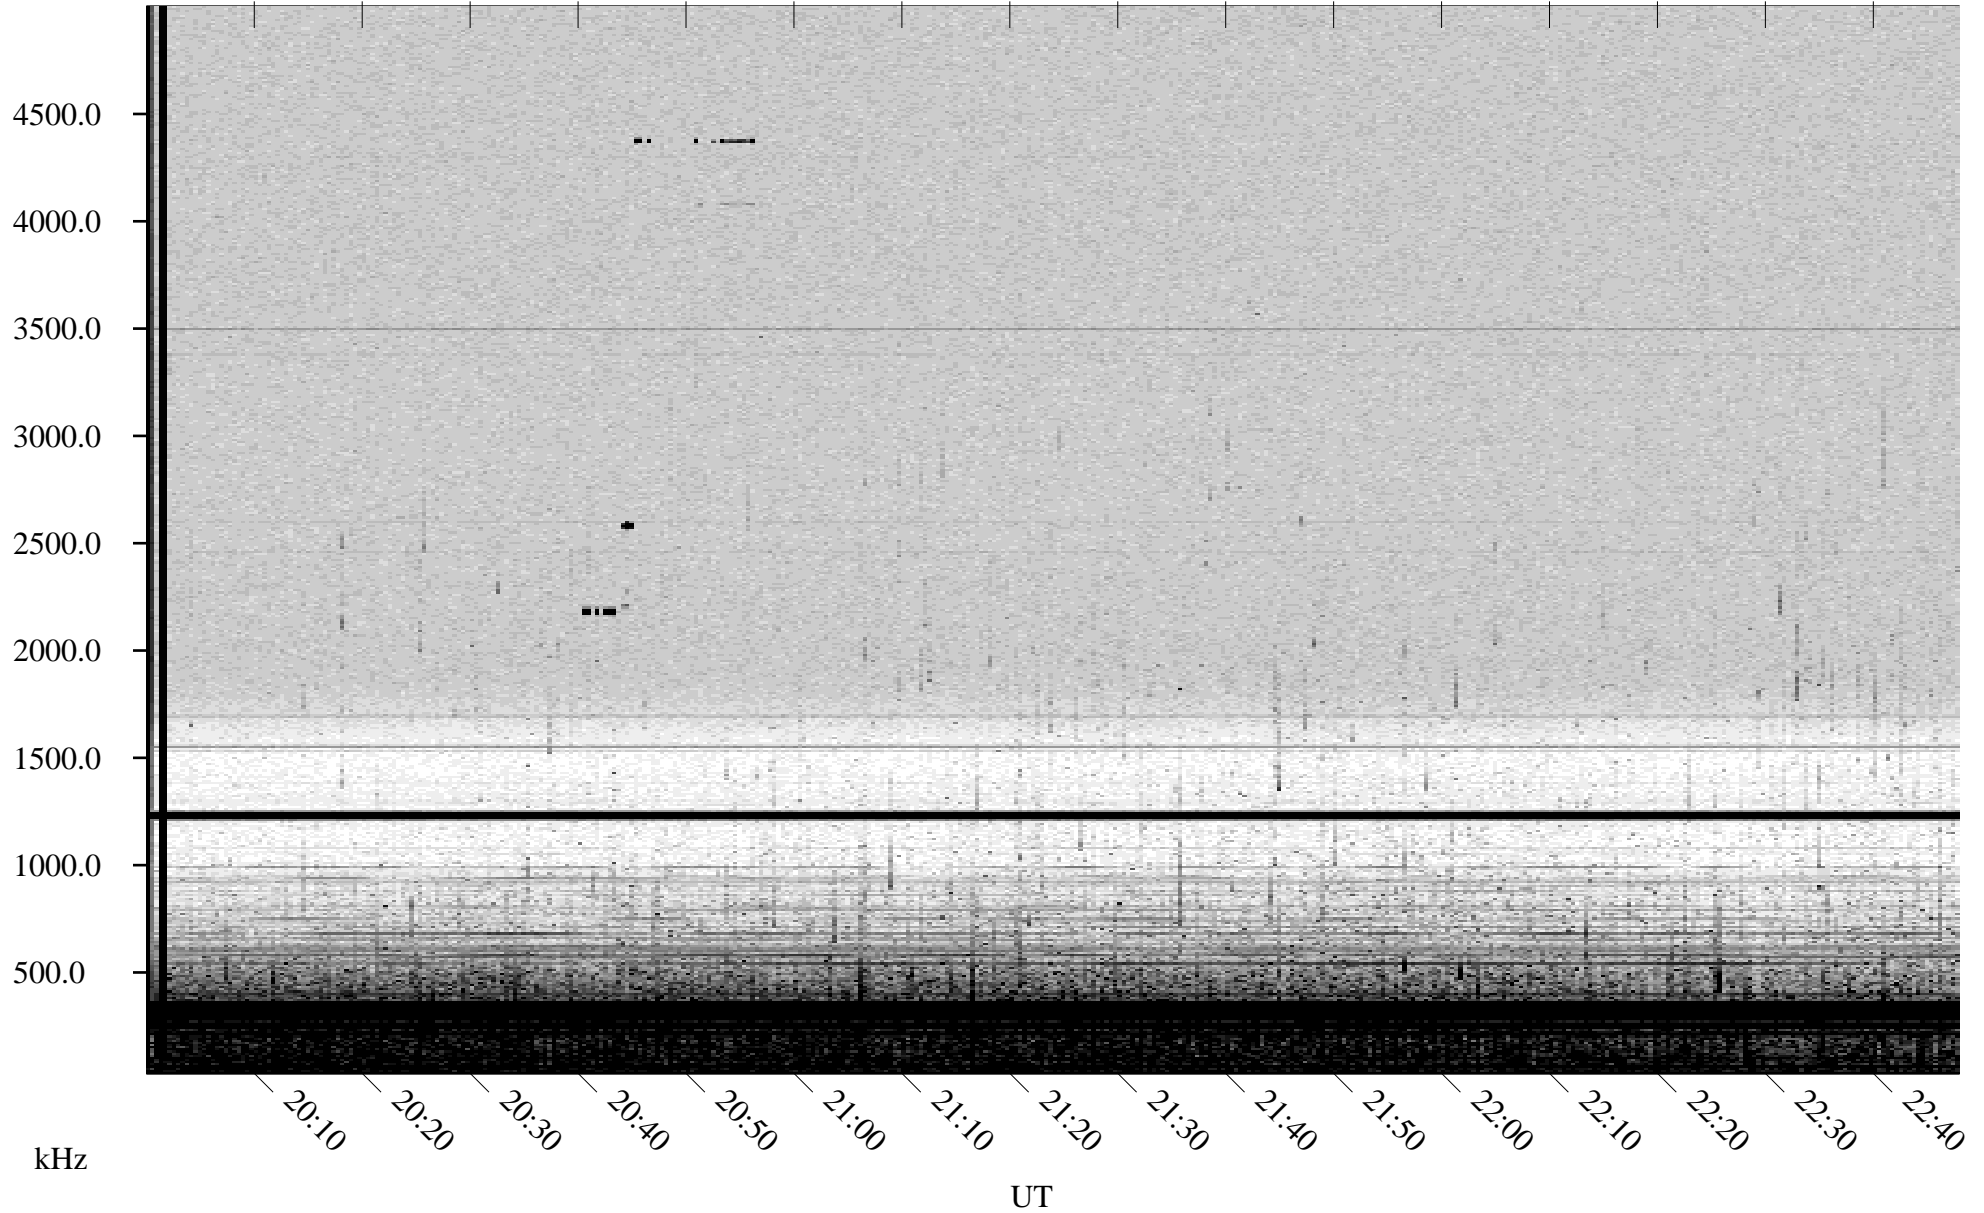

07/27/2002 Churchill, Manitoba

Linear Scale Black = 161 White = 15

ch02208l.r00m max_12

Page 1

07/27/2002 Churchill, Manitoba

Linear Scale Black = 161 White = 15

ch02208l.r00m max_12

Page 2

07/28/2002 Churchill, Manitoba

Linear Scale Black = 161 White = 15

ch02208l.r00m max_12

Page 3

07/28/2002 Churchill, Manitoba

Linear Scale Black = 161 White = 15

ch02208l.r00m max_12

Page 4

07/28/2002 Churchill, Manitoba

Linear Scale Black = 161 White = 15

ch02208l.r00m max_12

Page 5

07/28/2002 Churchill, Manitoba

Linear Scale Black = 161 White = 15

ch02208l.r00m max_12

Page 6

07/28/2002 Churchill, Manitoba

Linear Scale Black = 161 White = 15

ch02208l.r00m max_12

Page 7

07/28/2002 Churchill, Manitoba

Linear Scale Black = 161 White = 15

ch02208l.r00m max_12

Page 8