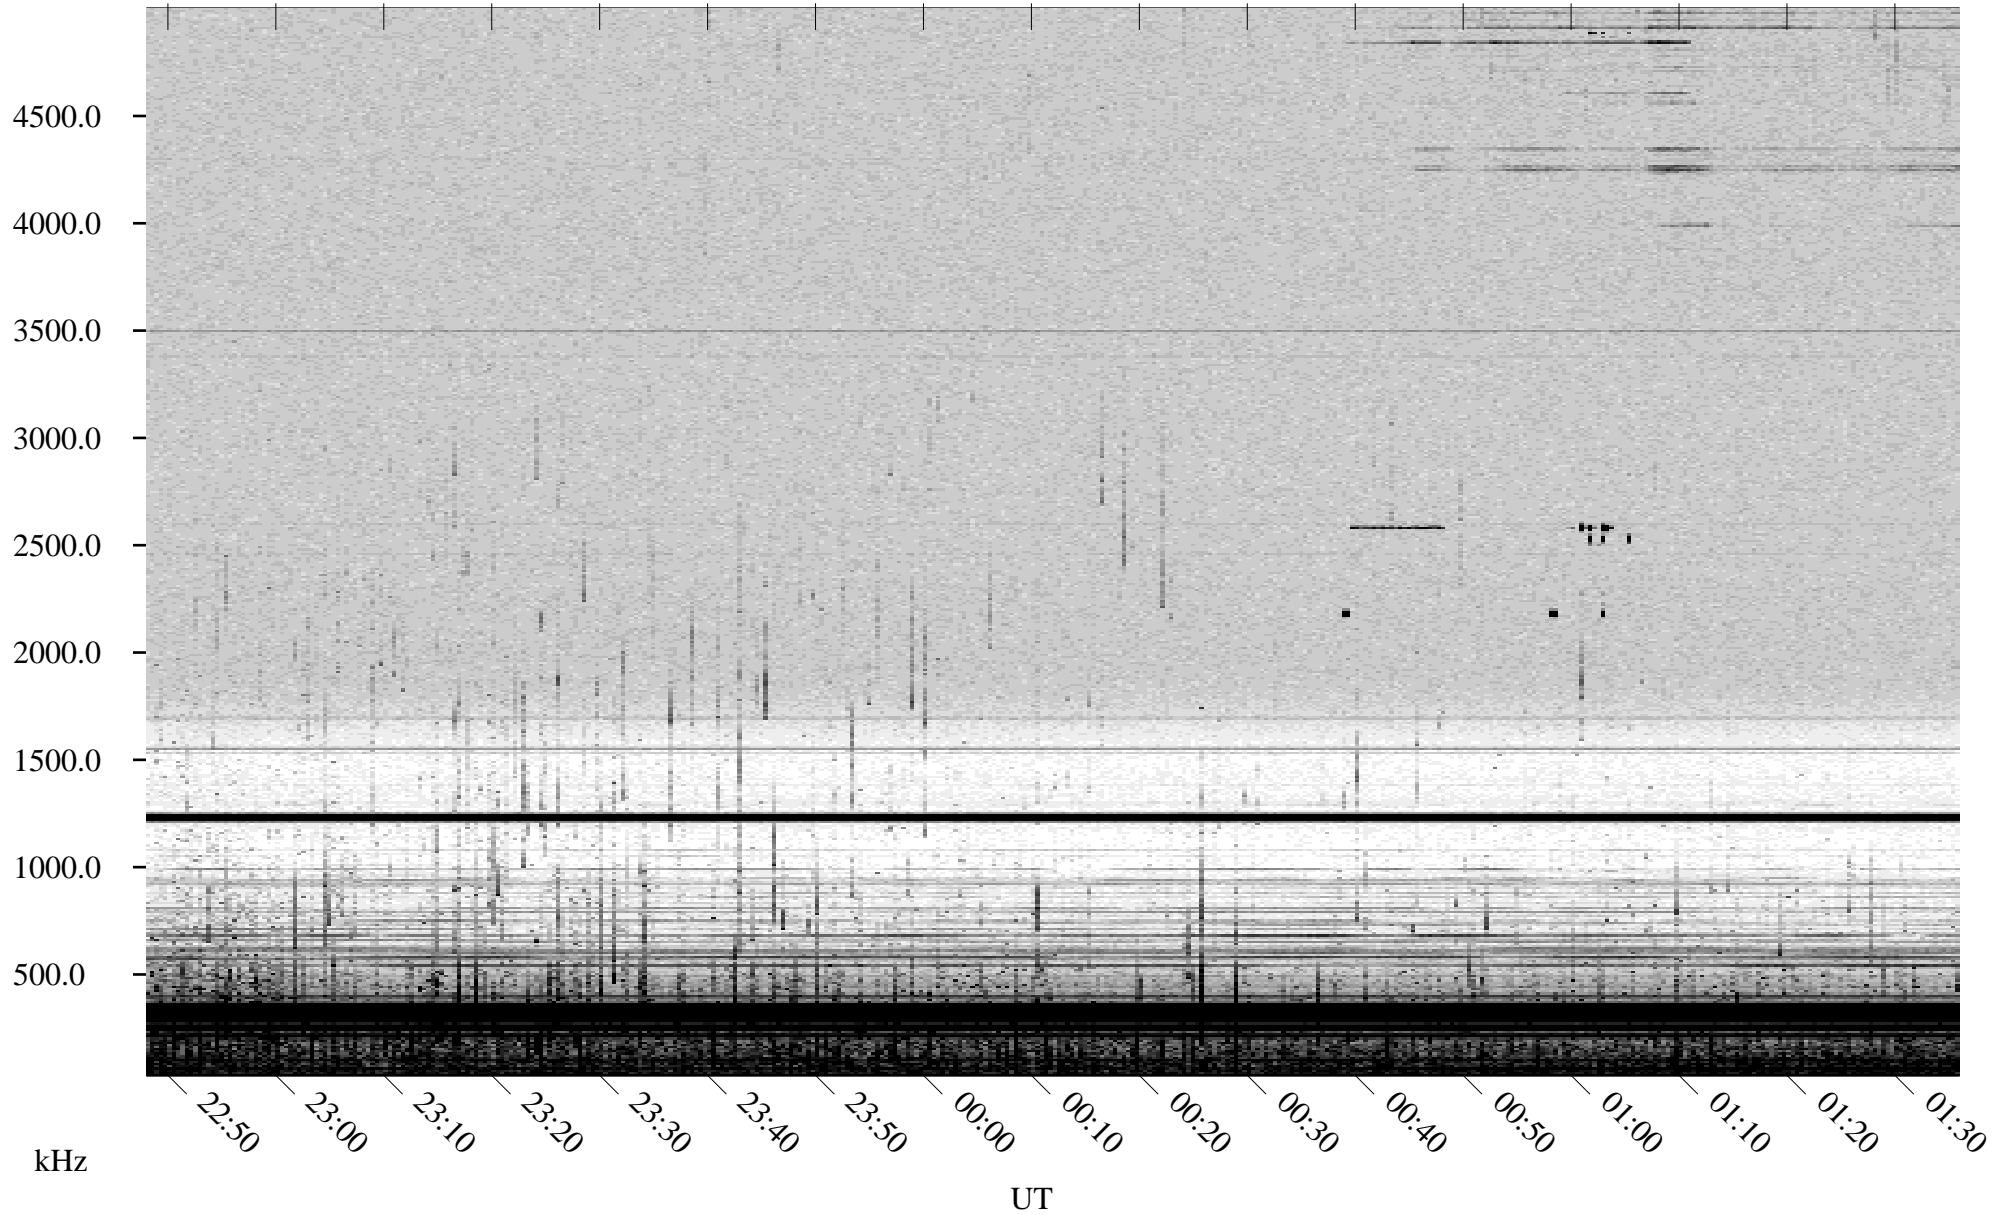

07/27/2002 Churchill, Manitoba

Linear Scale Black = 161 White = 15

ch02208l.r00m max_12

Page 1

07/27/2002 Churchill, Manitoba

Linear Scale Black = 161 White = 15

ch02208l.r00m max_12

Page 2

07/28/2002 Churchill, Manitoba

Linear Scale Black = 161 White = 15

ch02208l.r00m max_12

Page 3

07/28/2002 Churchill, Manitoba

Linear Scale Black = 161 White = 15

ch02208l.r00m max_12

Page 4

07/28/2002 Churchill, Manitoba

Linear Scale Black = 161 White = 15

ch02208l.r00m max_12

Page 5

07/28/2002 Churchill, Manitoba

Linear Scale Black = 161 White = 15

ch02208l.r00m max_12

Page 6

07/28/2002 Churchill, Manitoba

Linear Scale Black = 161 White = 15

ch02208l.r00m max_12

Page 7

07/28/2002 Churchill, Manitoba

Linear Scale Black = 161 White = 15

ch02208l.r00m max_12

Page 8