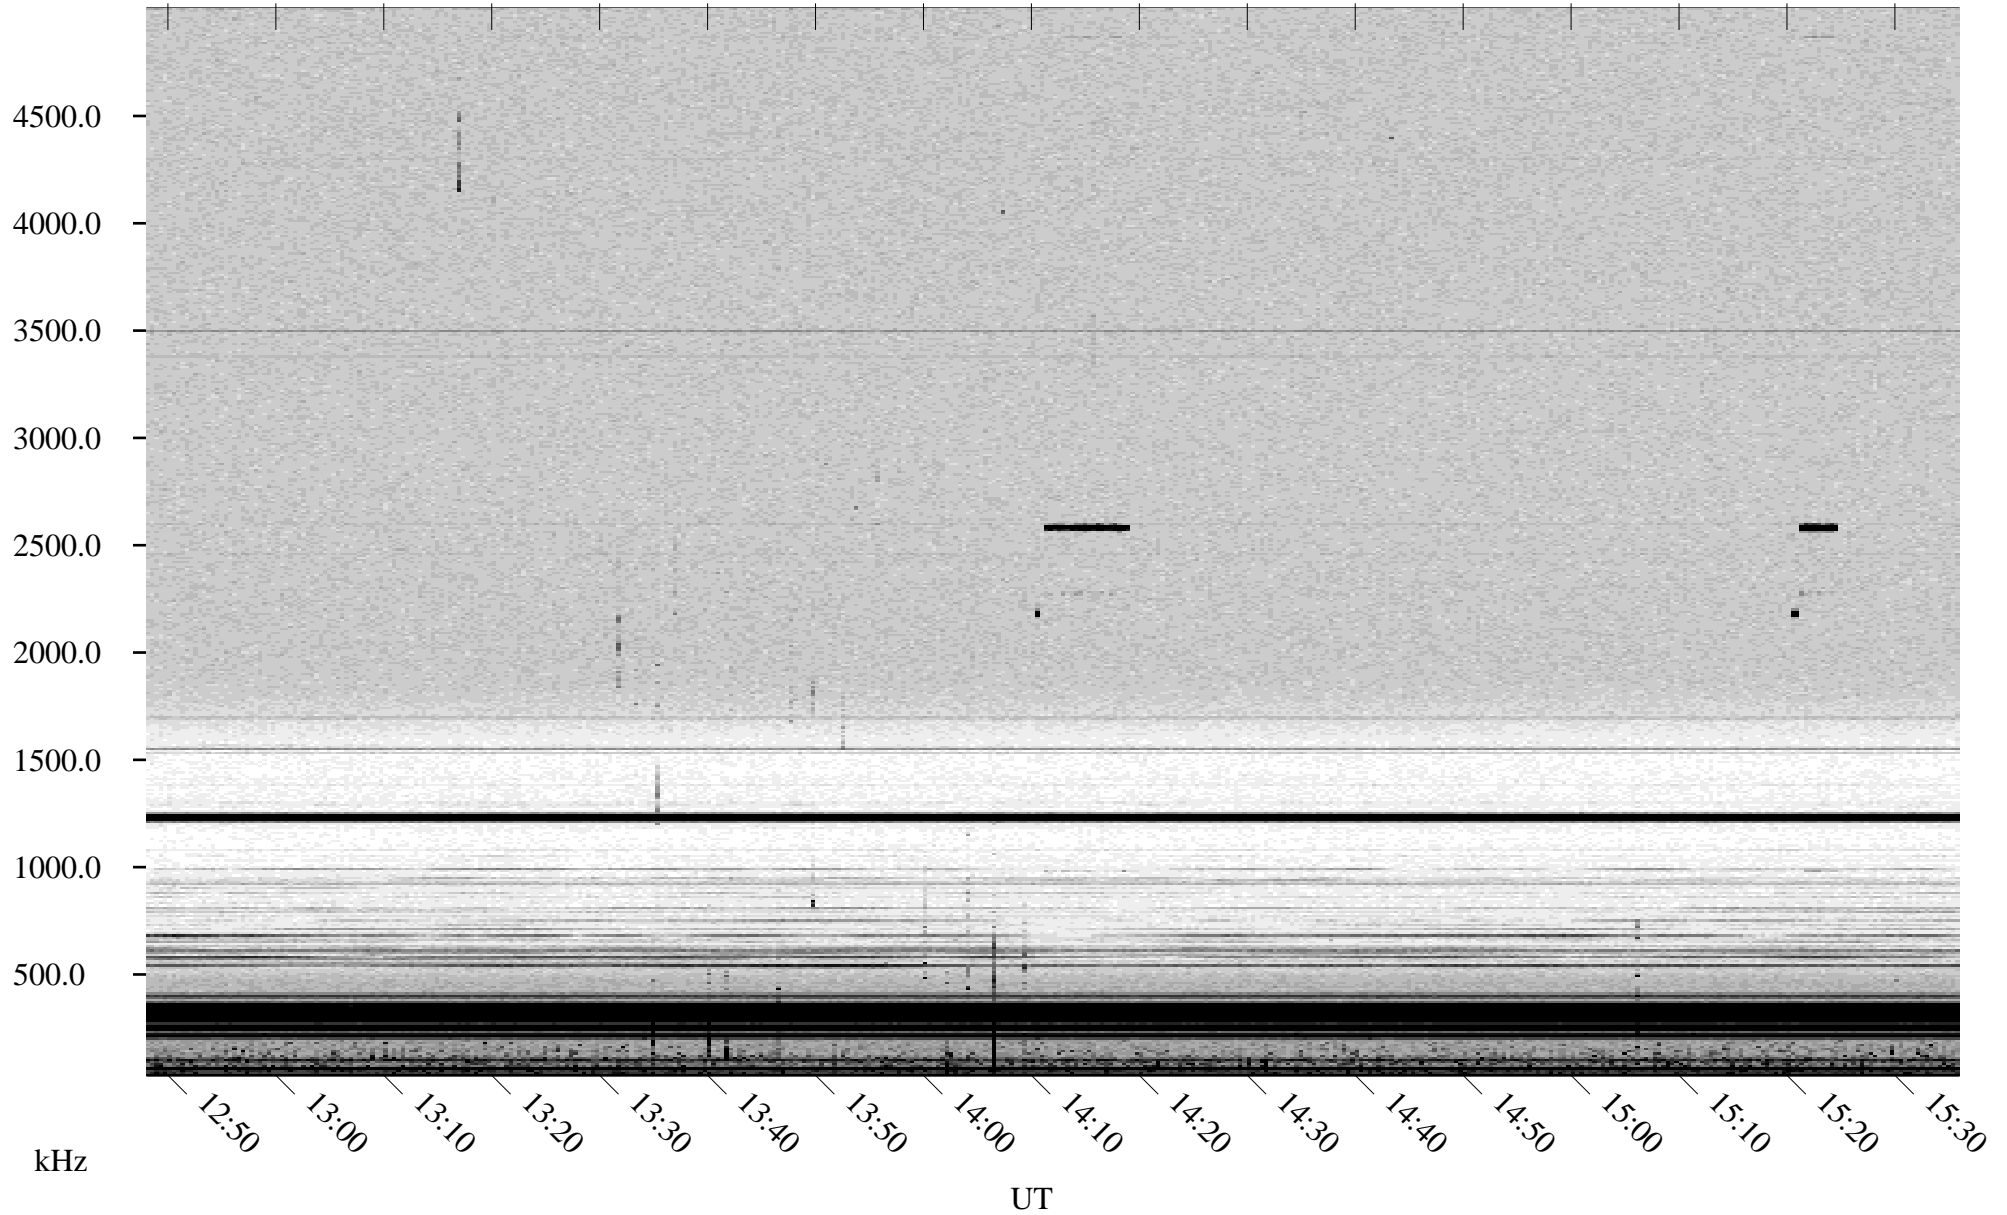

07/27/2002 Churchill, Manitoba

Linear Scale Black = 161 White = 15

ch02208l.r00m max_12

Page 1

07/27/2002 Churchill, Manitoba

Linear Scale Black = 161 White = 15

ch02208l.r00m max_12

Page 2

07/28/2002 Churchill, Manitoba

Linear Scale Black = 161 White = 15

ch02208l.r00m max_12

Page 3

07/28/2002 Churchill, Manitoba

Linear Scale Black = 161 White = 15

ch02208l.r00m max_12

Page 4

07/28/2002 Churchill, Manitoba

Linear Scale Black = 161 White = 15

ch02208l.r00m max_12

Page 5

07/28/2002 Churchill, Manitoba

Linear Scale Black = 161 White = 15

ch02208l.r00m max_12

Page 6

07/28/2002 Churchill, Manitoba

Linear Scale Black = 161 White = 15

ch02208l.r00m max_12

Page 7

07/28/2002 Churchill, Manitoba

Linear Scale Black = 161 White = 15

ch02208l.r00m max_12

Page 8