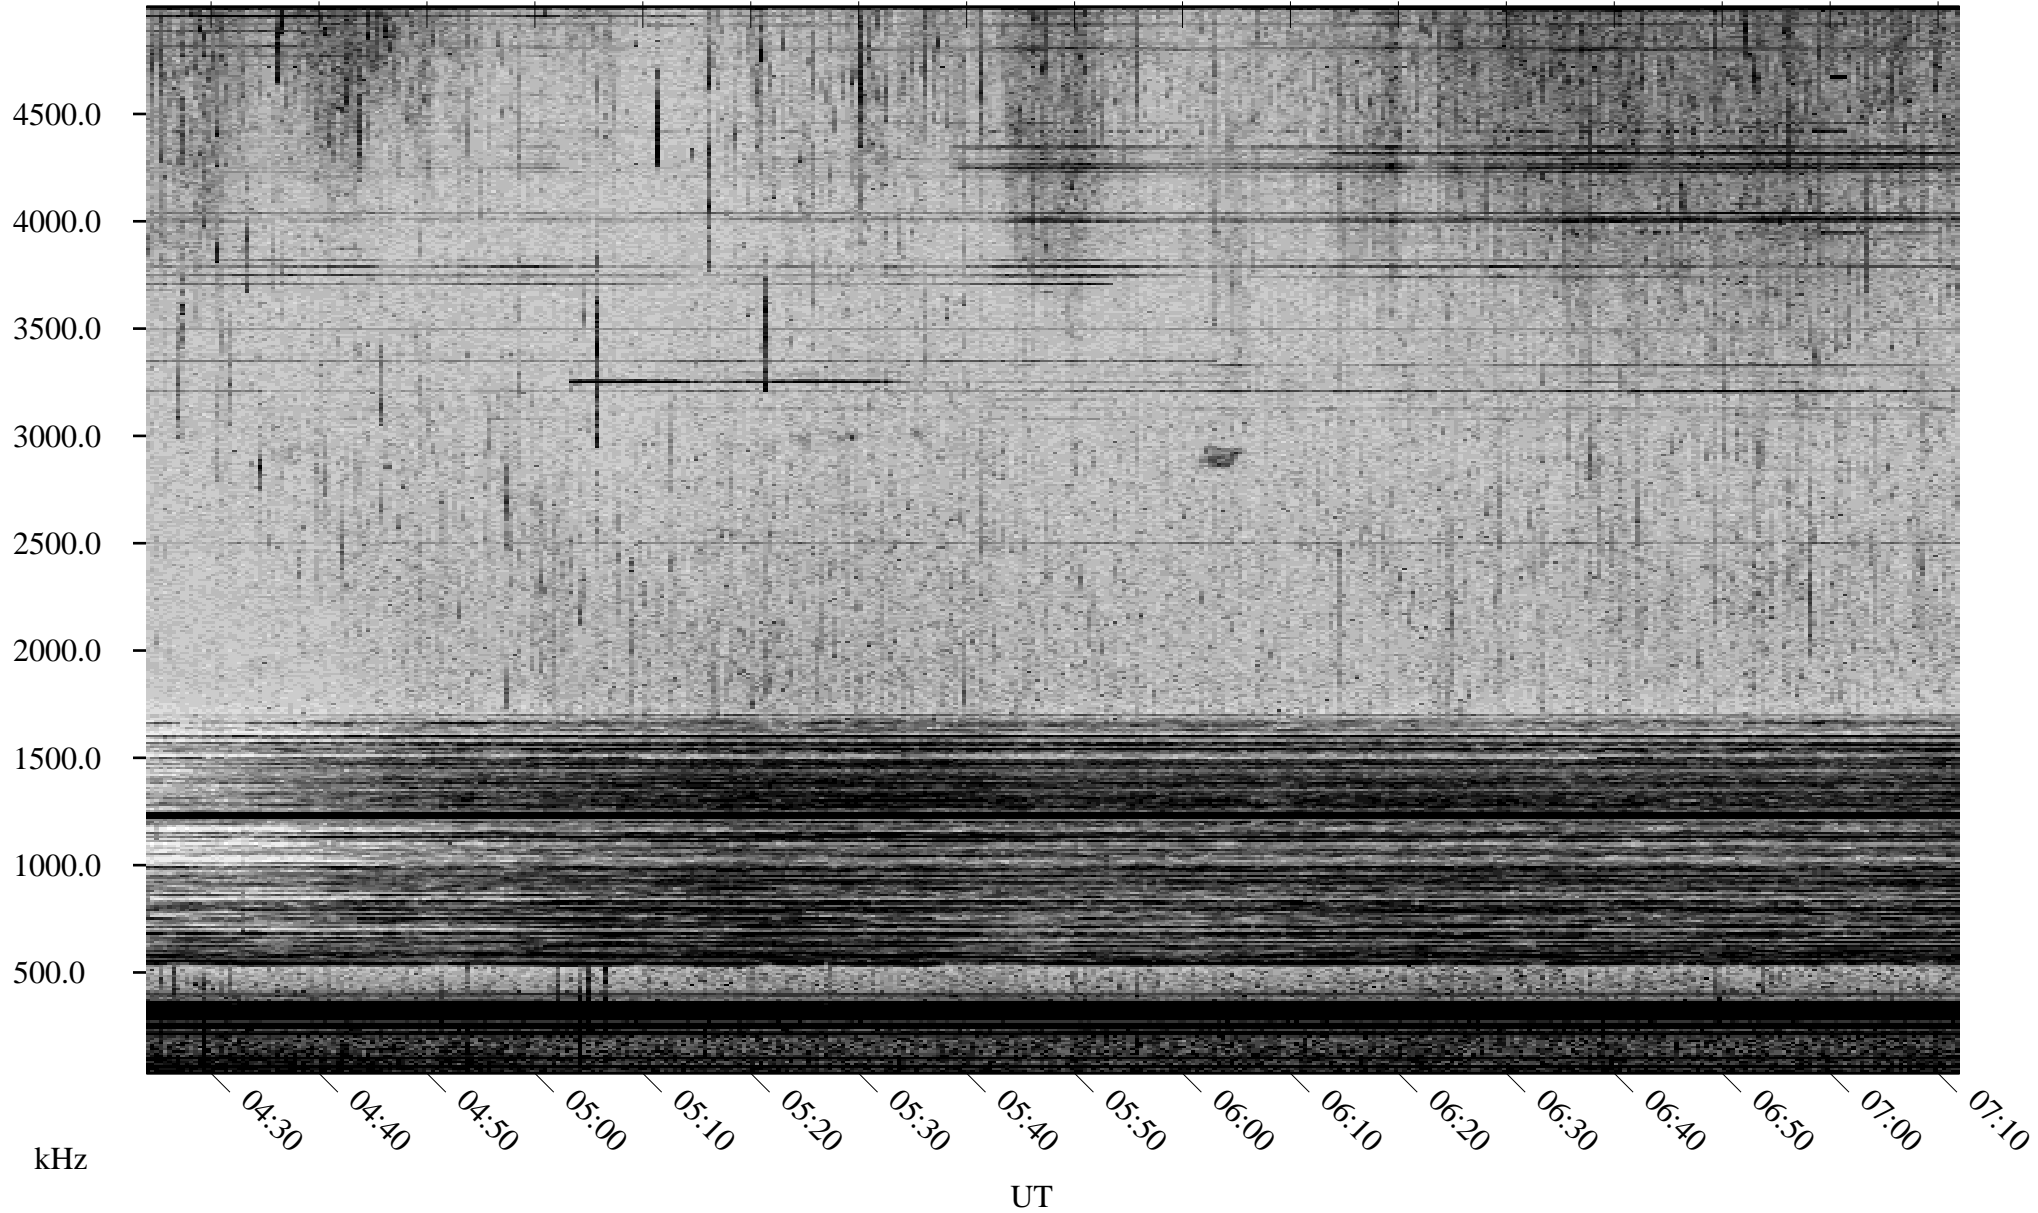

07/27/2002 Churchill, Manitoba

Linear Scale Black = 161 White = 15

ch02208l.r00m max_12

Page 1

07/27/2002 Churchill, Manitoba

Linear Scale Black = 161 White = 15

ch02208l.r00m max_12

Page 2

07/28/2002 Churchill, Manitoba

Linear Scale Black = 161 White = 15

ch02208l.r00m max_12

Page 3

07/28/2002 Churchill, Manitoba

Linear Scale Black = 161 White = 15

ch02208l.r00m max_12

Page 4

07/28/2002 Churchill, Manitoba

Linear Scale Black = 161 White = 15

ch02208l.r00m max_12

Page 5

07/28/2002 Churchill, Manitoba

Linear Scale Black = 161 White = 15

ch02208l.r00m max_12

Page 6

07/28/2002 Churchill, Manitoba

Linear Scale Black = 161 White = 15

ch02208l.r00m max_12

Page 7

07/28/2002 Churchill, Manitoba

Linear Scale Black = 161 White = 15

ch02208l.r00m max_12

Page 8