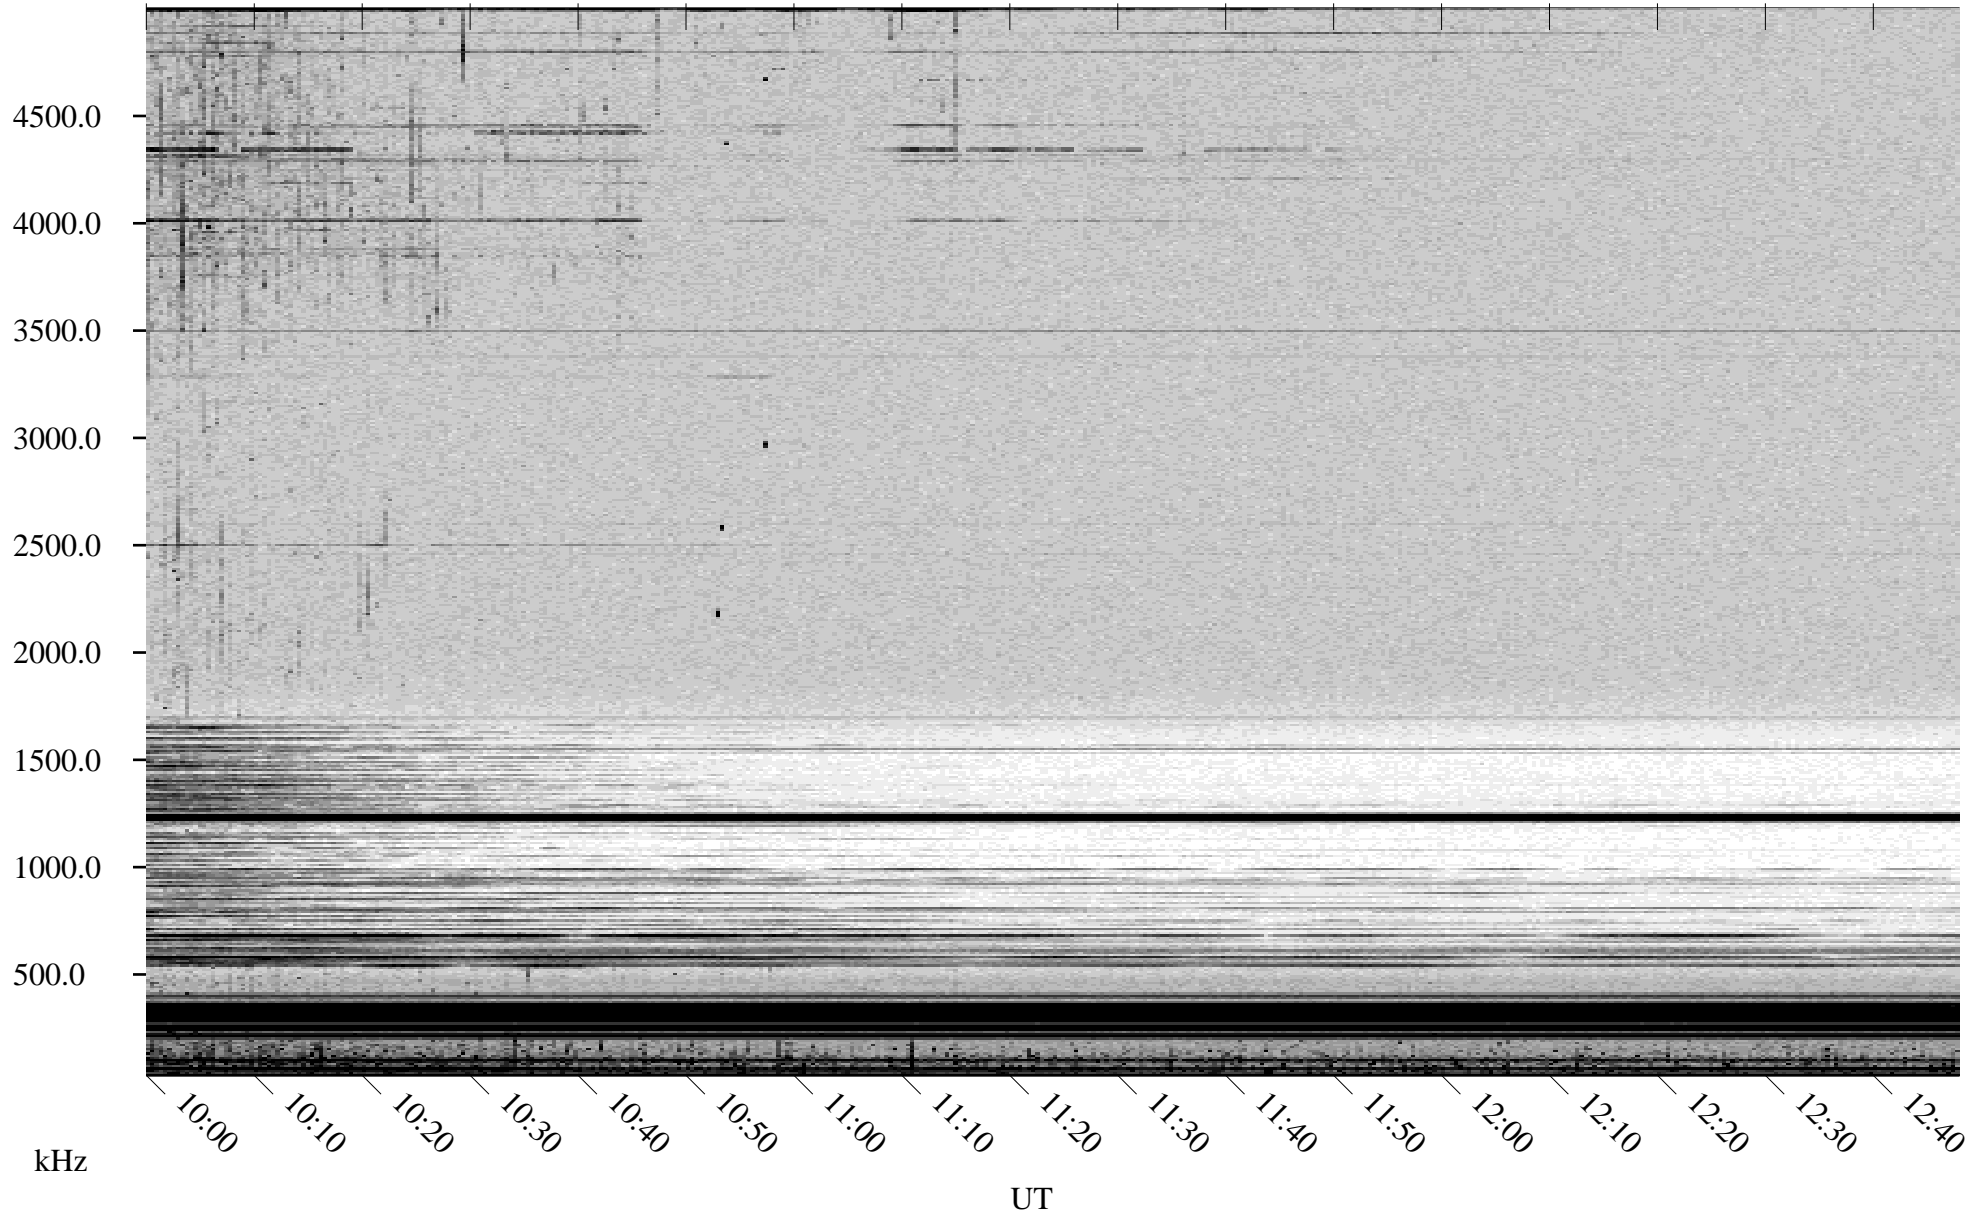

07/27/2002 Churchill, Manitoba

Linear Scale Black = 161 White = 15

ch02208l.r00m max_12

Page 1

07/27/2002 Churchill, Manitoba

Linear Scale Black = 161 White = 15

ch02208l.r00m max_12

Page 2

07/28/2002 Churchill, Manitoba

Linear Scale Black = 161 White = 15

ch02208l.r00m max_12

Page 3

07/28/2002 Churchill, Manitoba

Linear Scale Black = 161 White = 15

ch02208l.r00m max_12

Page 4

07/28/2002 Churchill, Manitoba

Linear Scale Black = 161 White = 15

ch02208l.r00m max_12

Page 5

07/28/2002 Churchill, Manitoba

Linear Scale Black = 161 White = 15

ch02208l.r00m max_12

Page 6

07/28/2002 Churchill, Manitoba

Linear Scale Black = 161 White = 15

ch02208l.r00m max_12

Page 7

07/28/2002 Churchill, Manitoba

Linear Scale Black = 161 White = 15

ch02208l.r00m max_12

Page 8