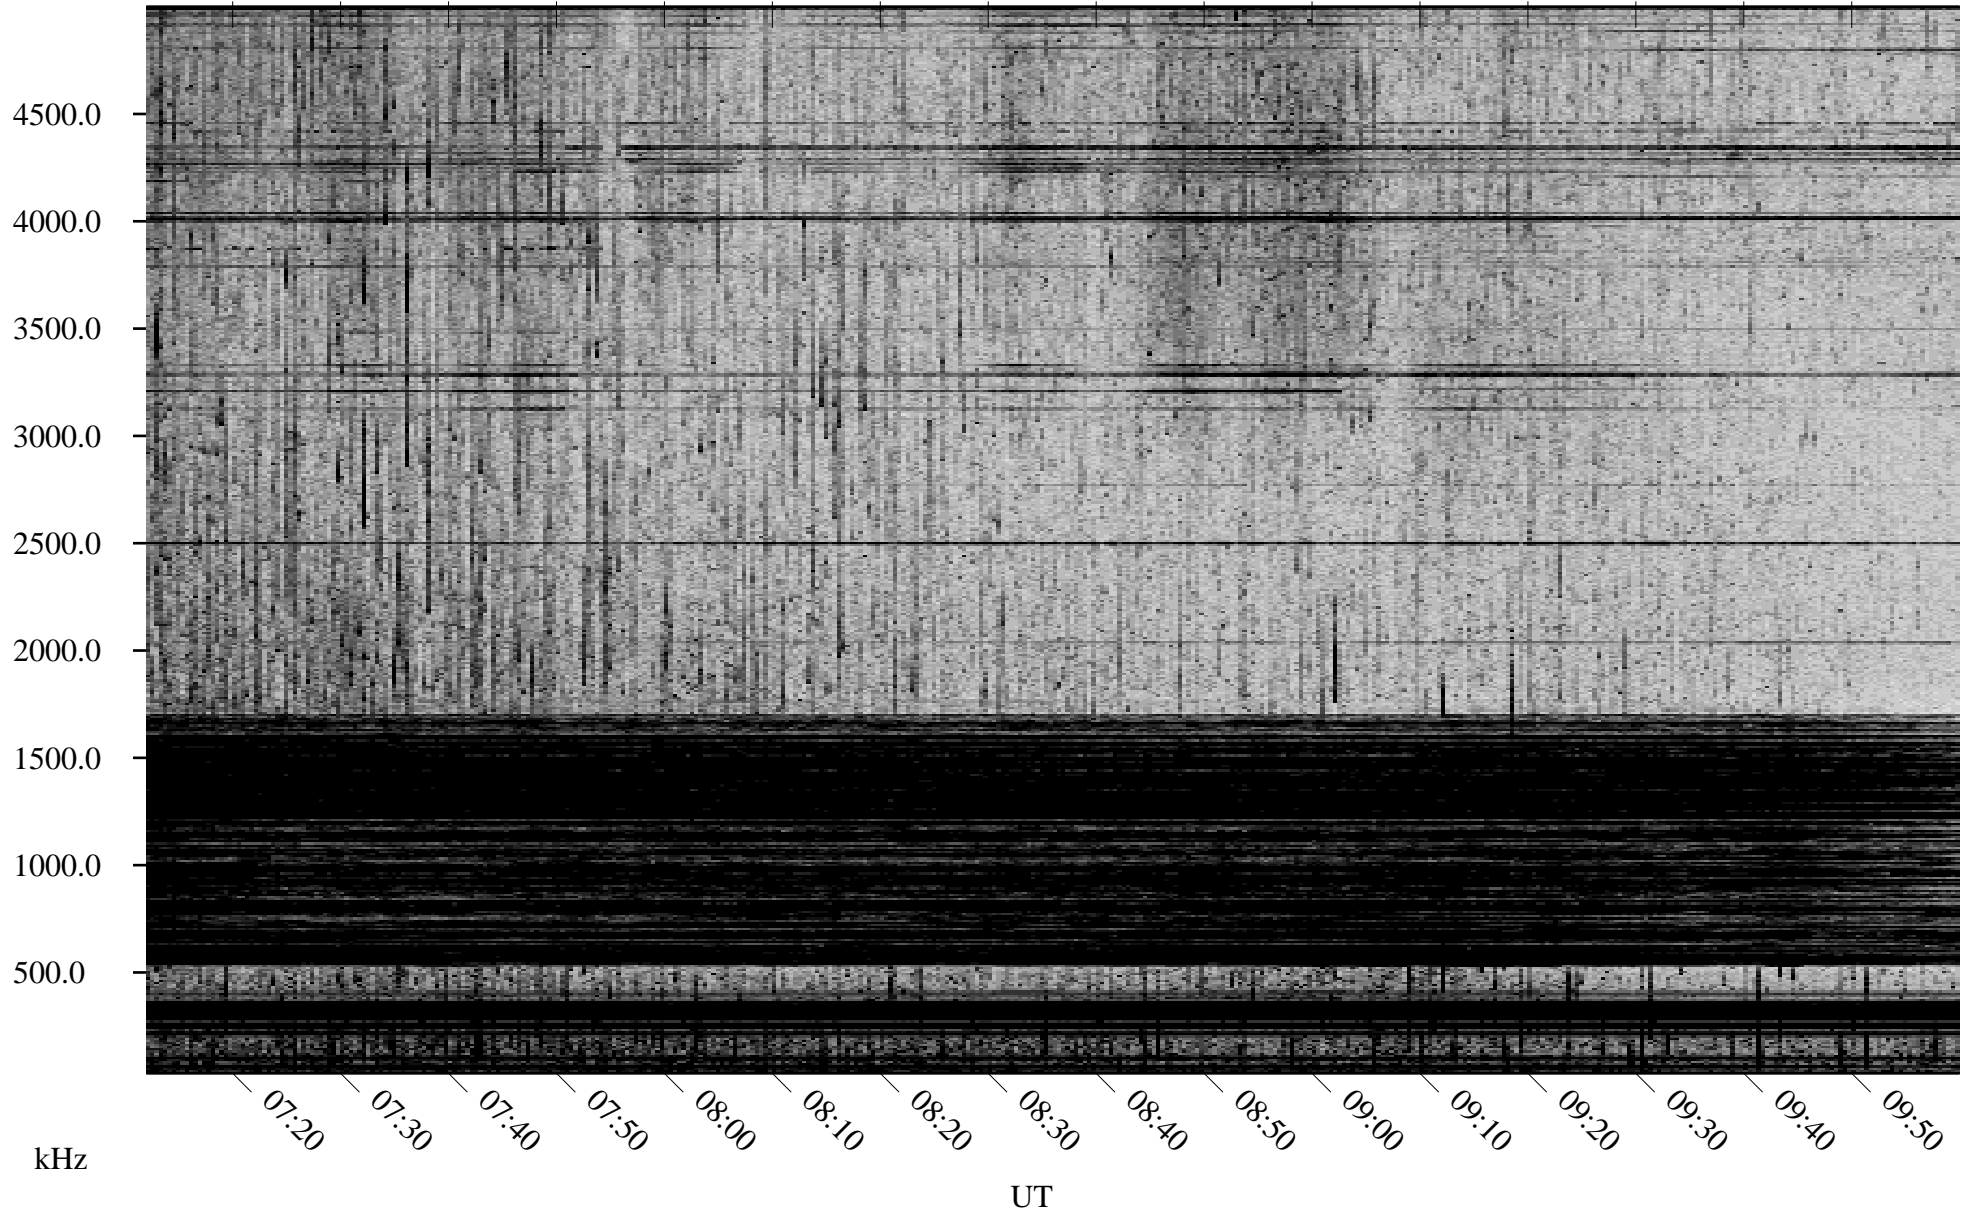

07/28/2002 Churchill, Manitoba

Linear Scale Black = 161 White = 15

ch02209l.r00m max_12

Page 1

07/28/2002 Churchill, Manitoba

Linear Scale Black = 161 White = 15

ch02209l.r00m max_12

Page 2

07/29/2002 Churchill, Manitoba

Linear Scale Black = 161 White = 15

ch02209l.r00m max_12

Page 3

07/29/2002 Churchill, Manitoba

Linear Scale Black = 161 White = 15

ch02209l.r00m max_12

Page 4

07/29/2002 Churchill, Manitoba

Linear Scale Black = 161 White = 15

ch02209l.r00m max_12

Page 5

07/29/2002 Churchill, Manitoba

Linear Scale Black = 161 White = 15

ch02209l.r00m max_12

Page 6

07/29/2002 Churchill, Manitoba

Linear Scale Black = 161 White = 15

ch02209l.r00m max_12

Page 7

07/29/2002 Churchill, Manitoba

Linear Scale Black = 161 White = 15

ch02209l.r00m max_12