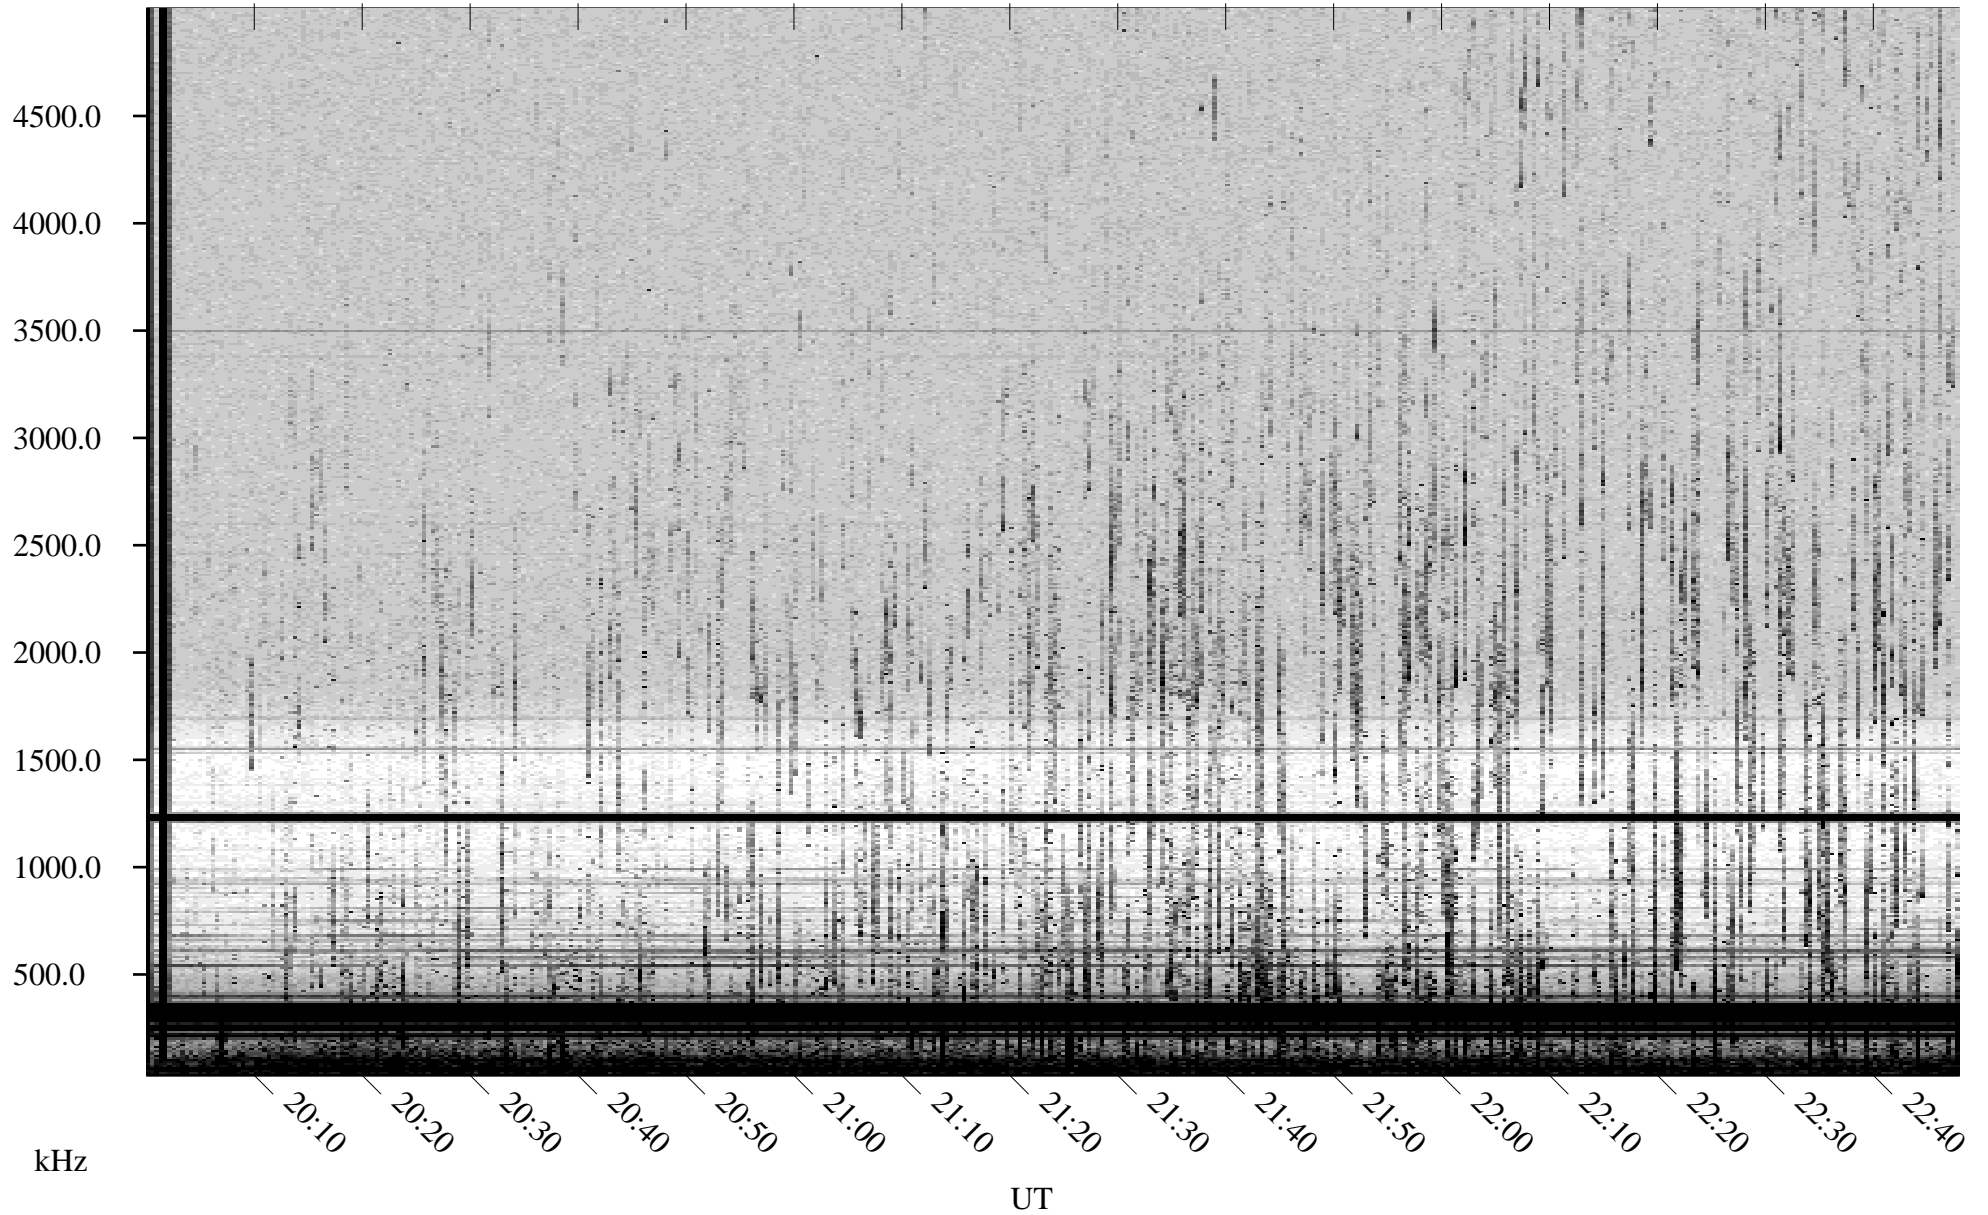

07/28/2002 Churchill, Manitoba

Linear Scale Black = 161 White = 15

ch02209l.r00m max_12

Page 1

07/28/2002 Churchill, Manitoba

Linear Scale Black = 161 White = 15

ch02209l.r00m max_12

Page 2

07/29/2002 Churchill, Manitoba

Linear Scale Black = 161 White = 15

ch02209l.r00m max_12

Page 3

07/29/2002 Churchill, Manitoba

Linear Scale Black = 161 White = 15

ch02209l.r00m max_12

Page 4

07/29/2002 Churchill, Manitoba

Linear Scale Black = 161 White = 15

ch02209l.r00m max_12

Page 5

07/29/2002 Churchill, Manitoba

Linear Scale Black = 161 White = 15

ch02209l.r00m max_12

Page 6

07/29/2002 Churchill, Manitoba

Linear Scale Black = 161 White = 15

ch02209l.r00m max_12

Page 7

07/29/2002 Churchill, Manitoba

Linear Scale Black = 161 White = 15

ch02209l.r00m max_12