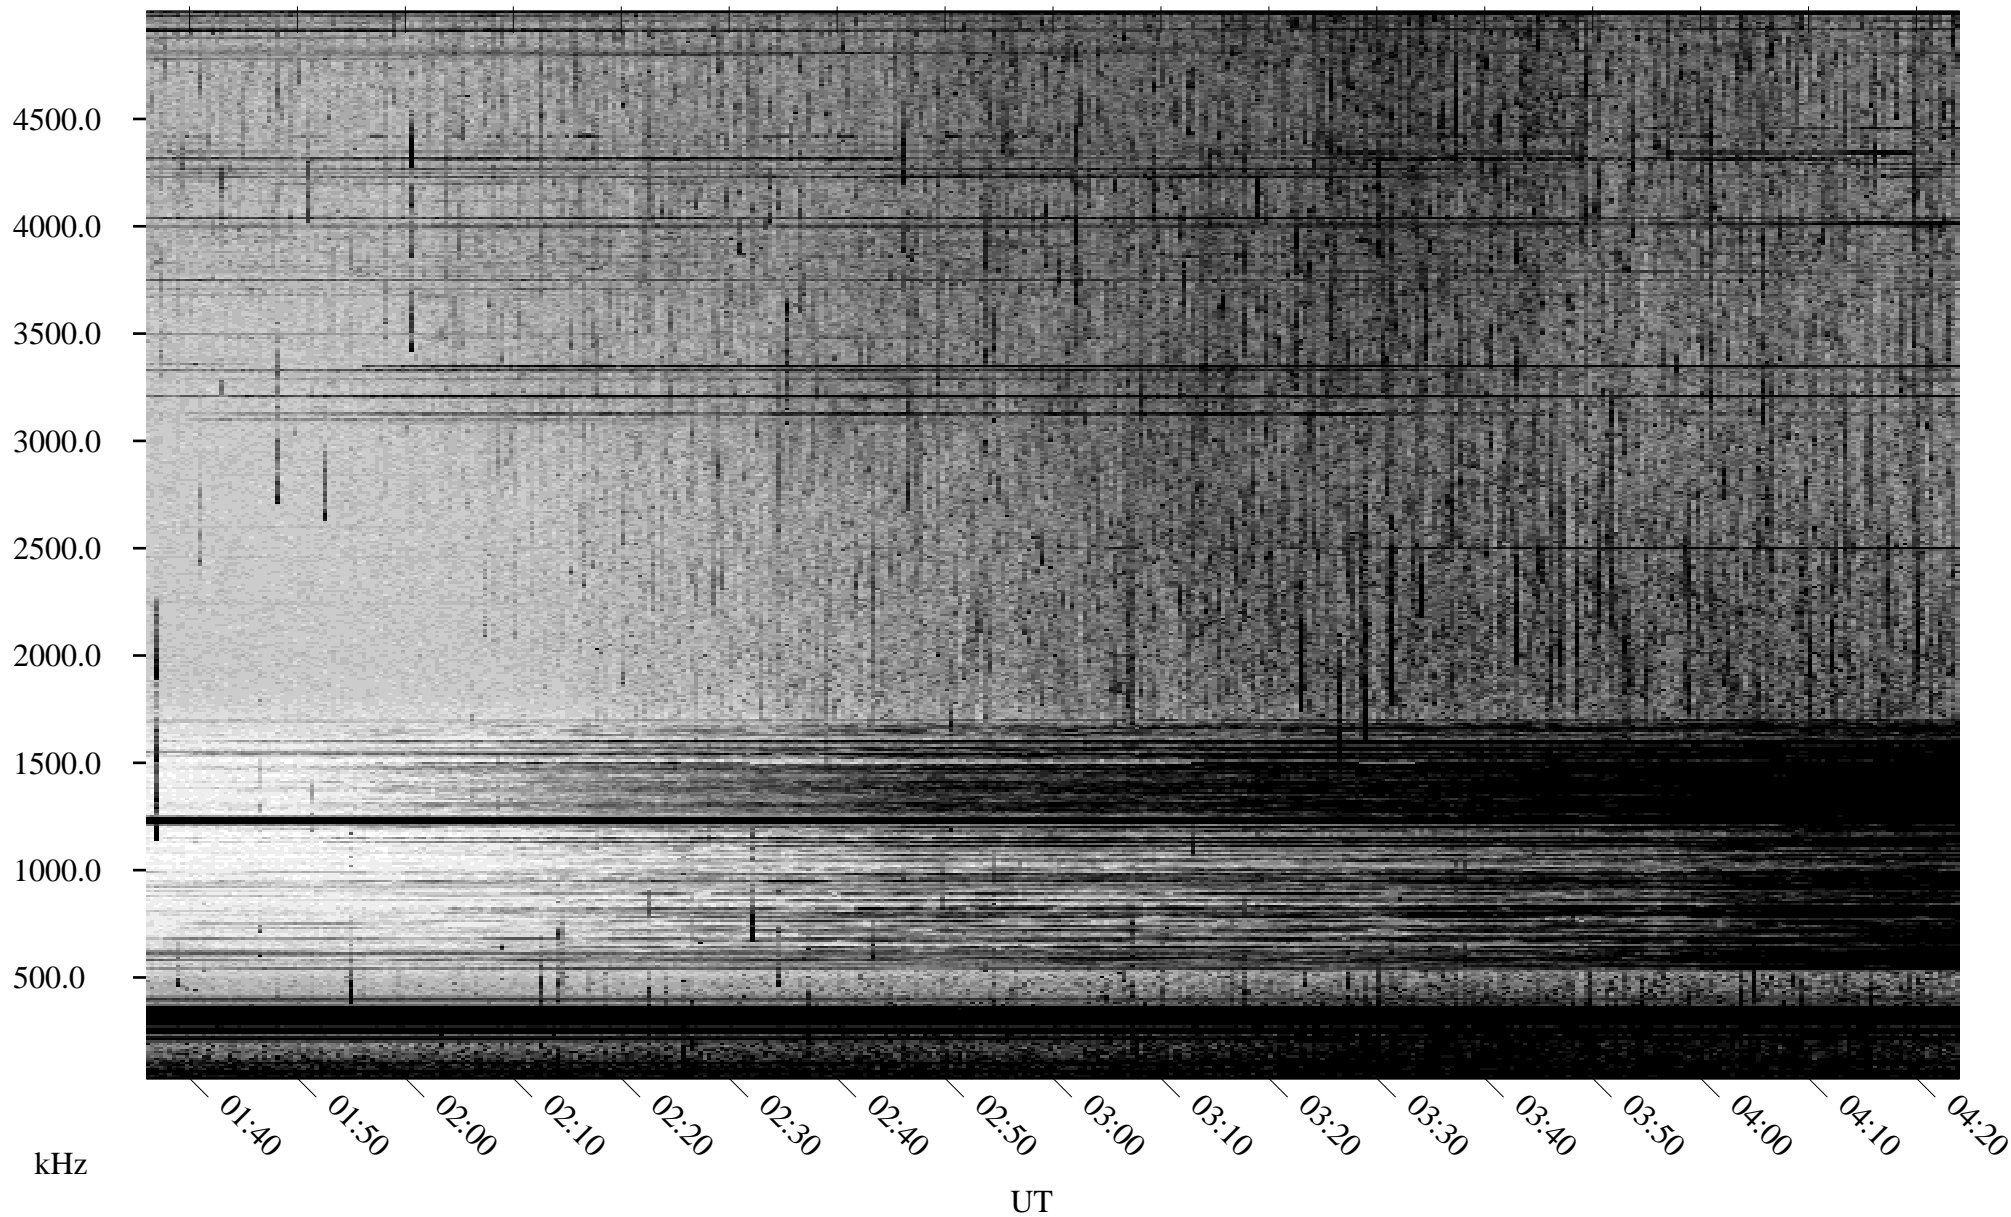

07/28/2002 Churchill, Manitoba

Linear Scale Black = 161 White = 15

ch02209l.r00m max_12

Page 1

07/28/2002 Churchill, Manitoba

Linear Scale Black = 161 White = 15

ch02209l.r00m max_12

Page 2

07/29/2002 Churchill, Manitoba

Linear Scale Black = 161 White = 15

ch02209l.r00m max_12

Page 3

07/29/2002 Churchill, Manitoba

Linear Scale Black = 161 White = 15

ch02209l.r00m max_12

Page 4

07/29/2002 Churchill, Manitoba

Linear Scale Black = 161 White = 15

ch02209l.r00m max_12

Page 5

07/29/2002 Churchill, Manitoba

Linear Scale Black = 161 White = 15

ch02209l.r00m max_12

Page 6

07/29/2002 Churchill, Manitoba

Linear Scale Black = 161 White = 15

ch02209l.r00m max_12

Page 7

07/29/2002 Churchill, Manitoba

Linear Scale Black = 161 White = 15

ch02209l.r00m max_12