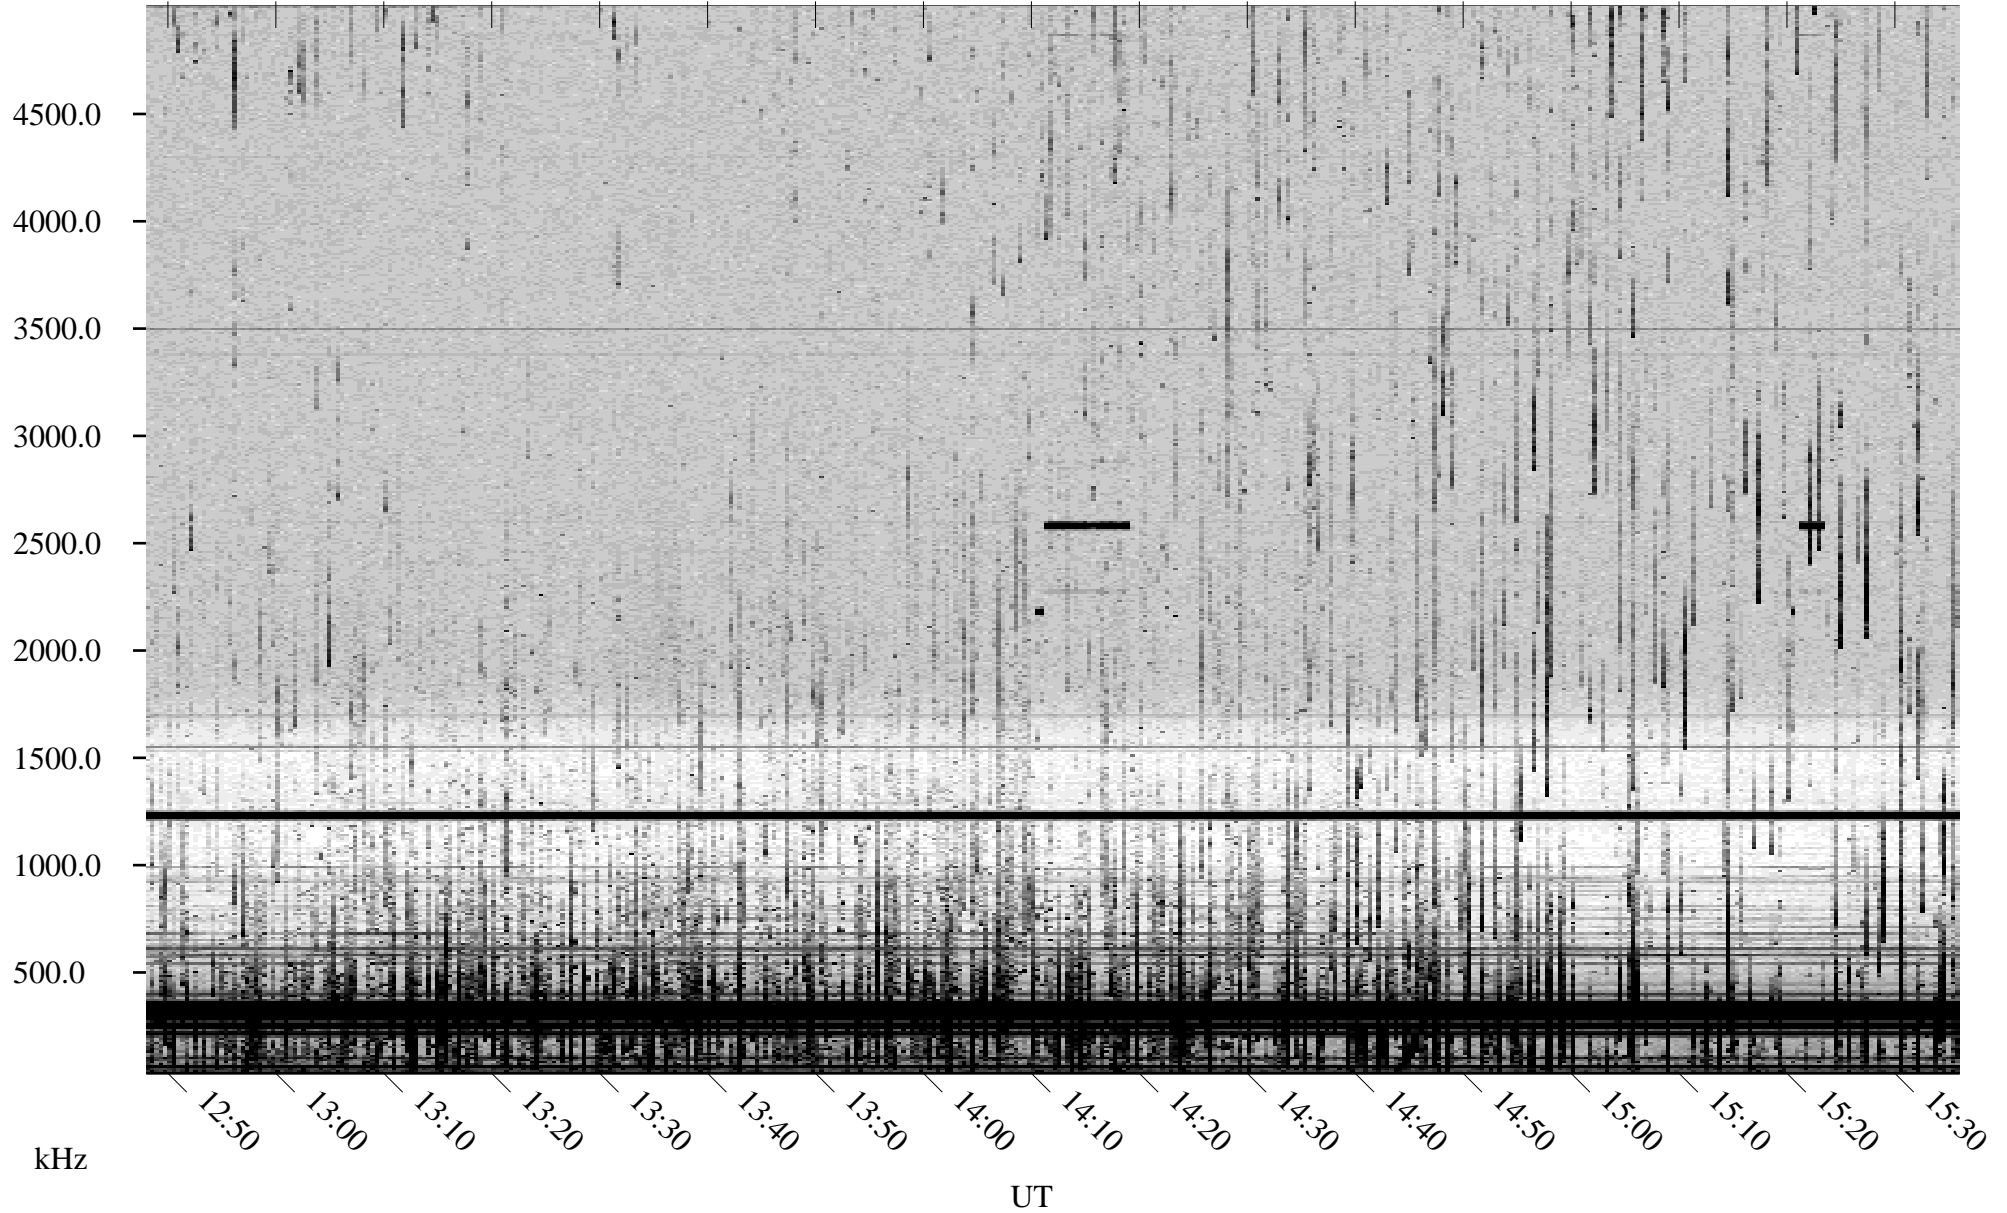

07/28/2002 Churchill, Manitoba

Linear Scale Black = 161 White = 15

ch02209l.r00m max_12

Page 1

07/28/2002 Churchill, Manitoba

Linear Scale Black = 161 White = 15

ch02209l.r00m max_12

Page 2

07/29/2002 Churchill, Manitoba

Linear Scale Black = 161 White = 15

ch02209l.r00m max_12

Page 3

07/29/2002 Churchill, Manitoba

Linear Scale Black = 161 White = 15

ch02209l.r00m max_12

Page 4

07/29/2002 Churchill, Manitoba

Linear Scale Black = 161 White = 15

ch02209l.r00m max_12

Page 5

07/29/2002 Churchill, Manitoba

Linear Scale Black = 161 White = 15

ch02209l.r00m max_12

Page 6

07/29/2002 Churchill, Manitoba

Linear Scale Black = 161 White = 15

ch02209l.r00m max_12

Page 7

07/29/2002 Churchill, Manitoba

Linear Scale Black = 161 White = 15

ch02209l.r00m max_12