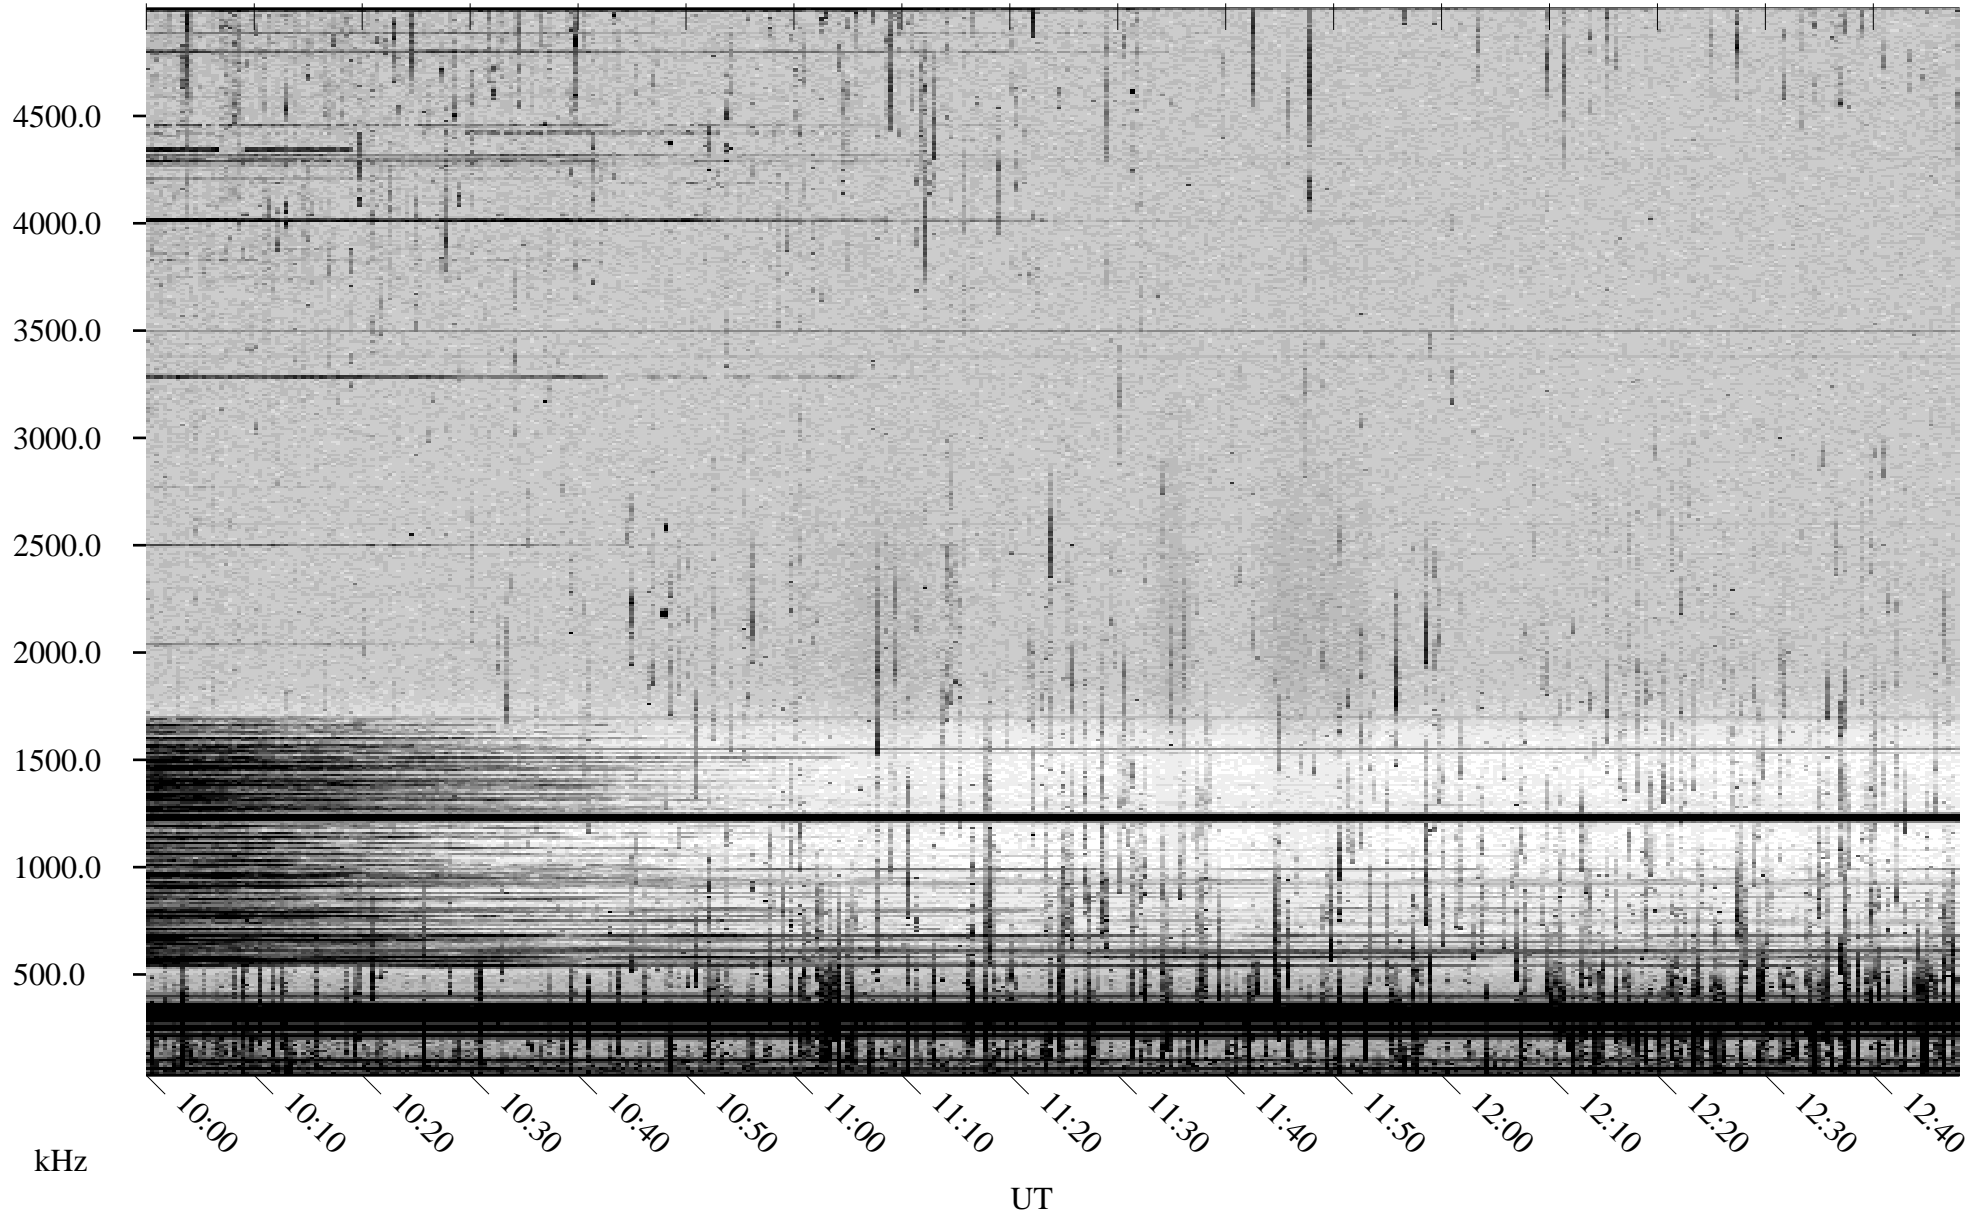

07/28/2002 Churchill, Manitoba

Linear Scale Black = 161 White = 15

ch02209l.r00m max_12

Page 1

07/28/2002 Churchill, Manitoba

Linear Scale Black = 161 White = 15

ch02209l.r00m max_12

Page 2

07/29/2002 Churchill, Manitoba

Linear Scale Black = 161 White = 15

ch02209l.r00m max_12

Page 3

07/29/2002 Churchill, Manitoba

Linear Scale Black = 161 White = 15

ch02209l.r00m max_12

Page 4

07/29/2002 Churchill, Manitoba

Linear Scale Black = 161 White = 15

ch02209l.r00m max_12

Page 5

07/29/2002 Churchill, Manitoba

Linear Scale Black = 161 White = 15

ch02209l.r00m max_12

Page 6

07/29/2002 Churchill, Manitoba

Linear Scale Black = 161 White = 15

ch02209l.r00m max_12

Page 7

07/29/2002 Churchill, Manitoba

Linear Scale Black = 161 White = 15

ch02209l.r00m max_12