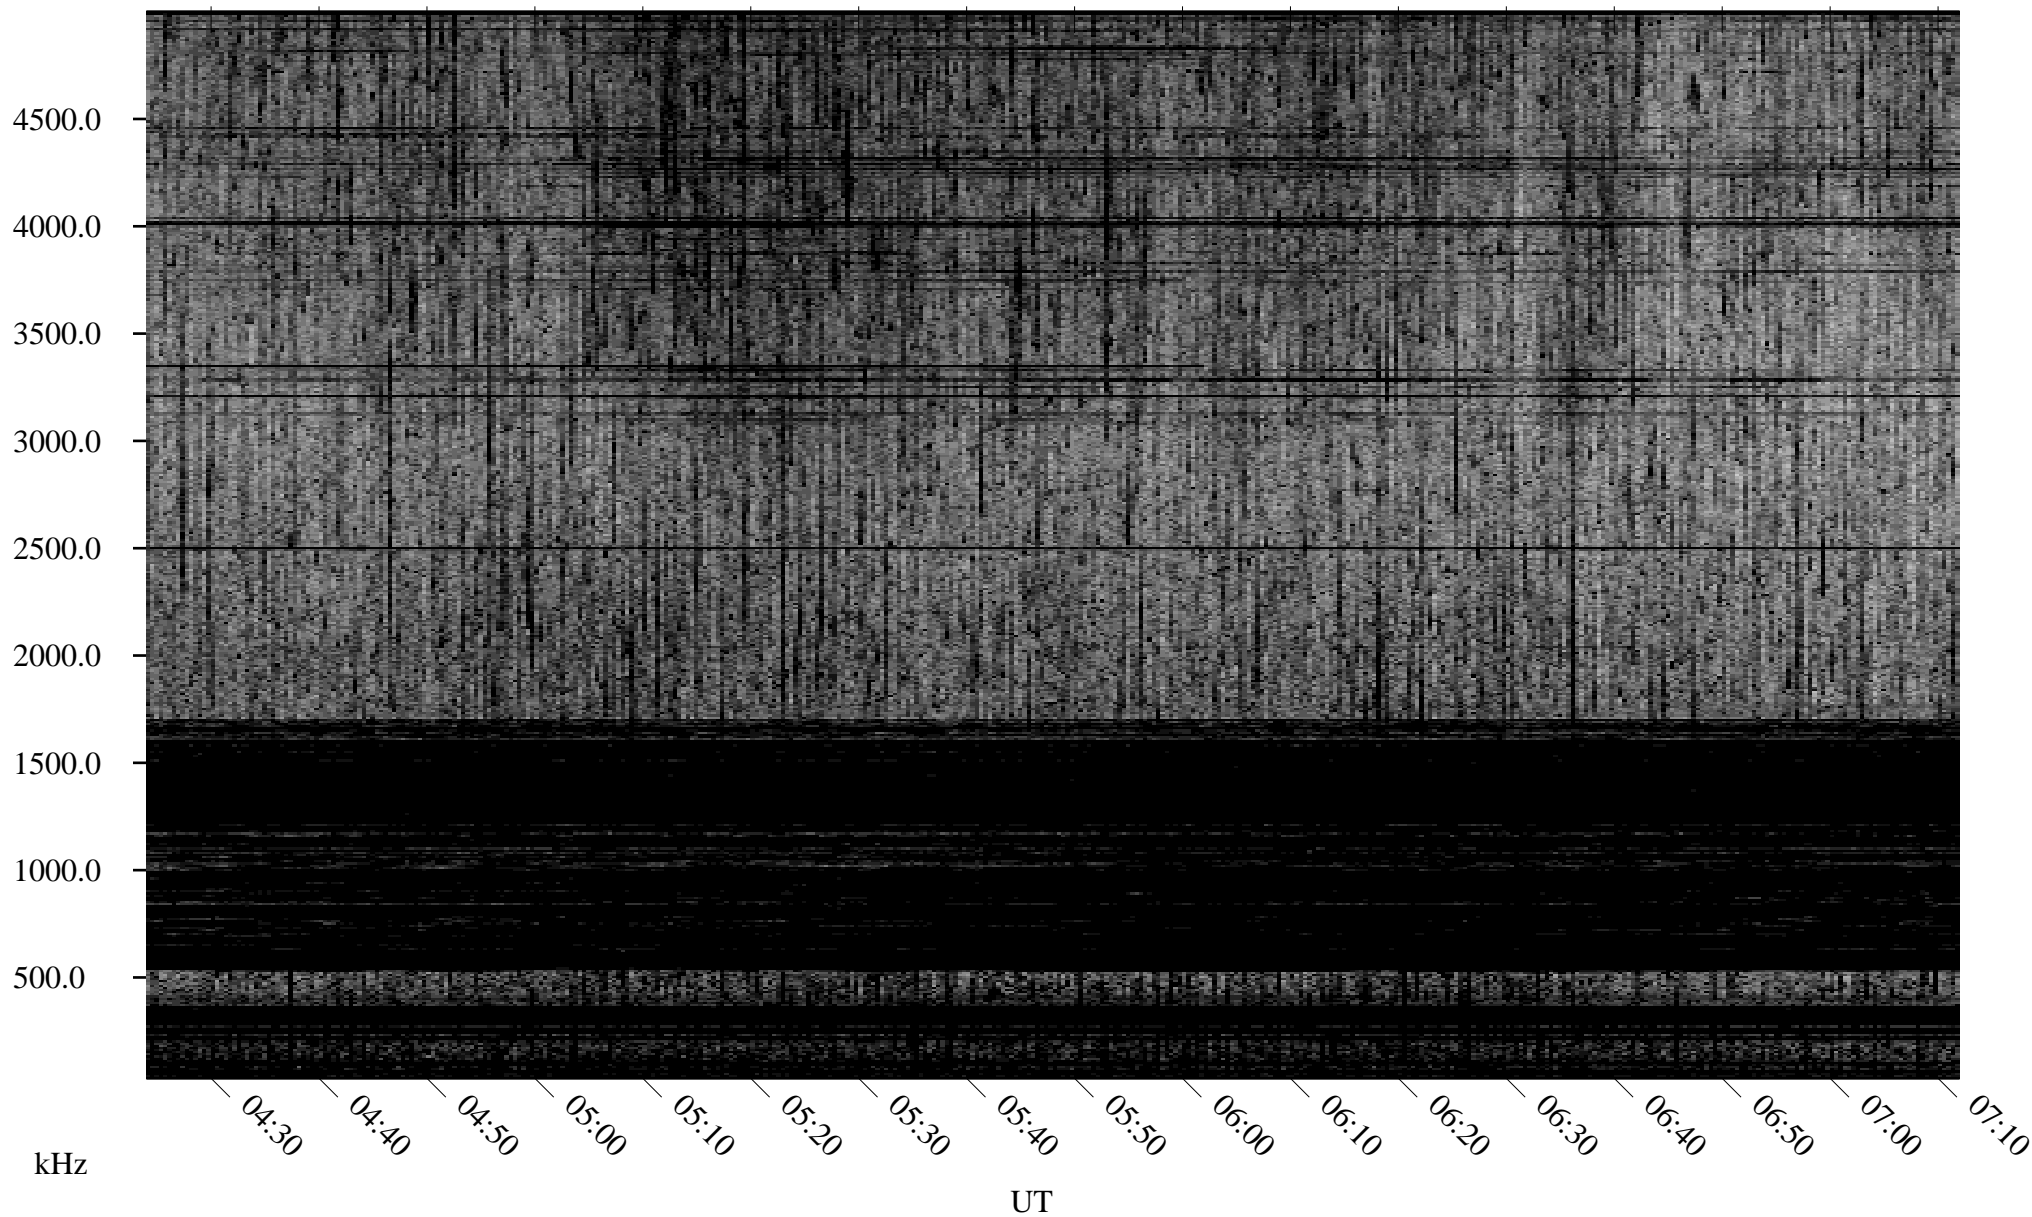

07/28/2002 Churchill, Manitoba

Linear Scale Black = 161 White = 15

ch02209l.r00m max_12

Page 1

07/28/2002 Churchill, Manitoba

Linear Scale Black = 161 White = 15

ch02209l.r00m max_12

Page 2

07/29/2002 Churchill, Manitoba

Linear Scale Black = 161 White = 15

ch02209l.r00m max_12

Page 3

07/29/2002 Churchill, Manitoba

Linear Scale Black = 161 White = 15

ch02209l.r00m max_12

Page 4

07/29/2002 Churchill, Manitoba

Linear Scale Black = 161 White = 15

ch02209l.r00m max_12

Page 5

07/29/2002 Churchill, Manitoba

Linear Scale Black = 161 White = 15

ch02209l.r00m max_12

Page 6

07/29/2002 Churchill, Manitoba

Linear Scale Black = 161 White = 15

ch02209l.r00m max_12

Page 7

07/29/2002 Churchill, Manitoba

Linear Scale Black = 161 White = 15

ch02209l.r00m max_12