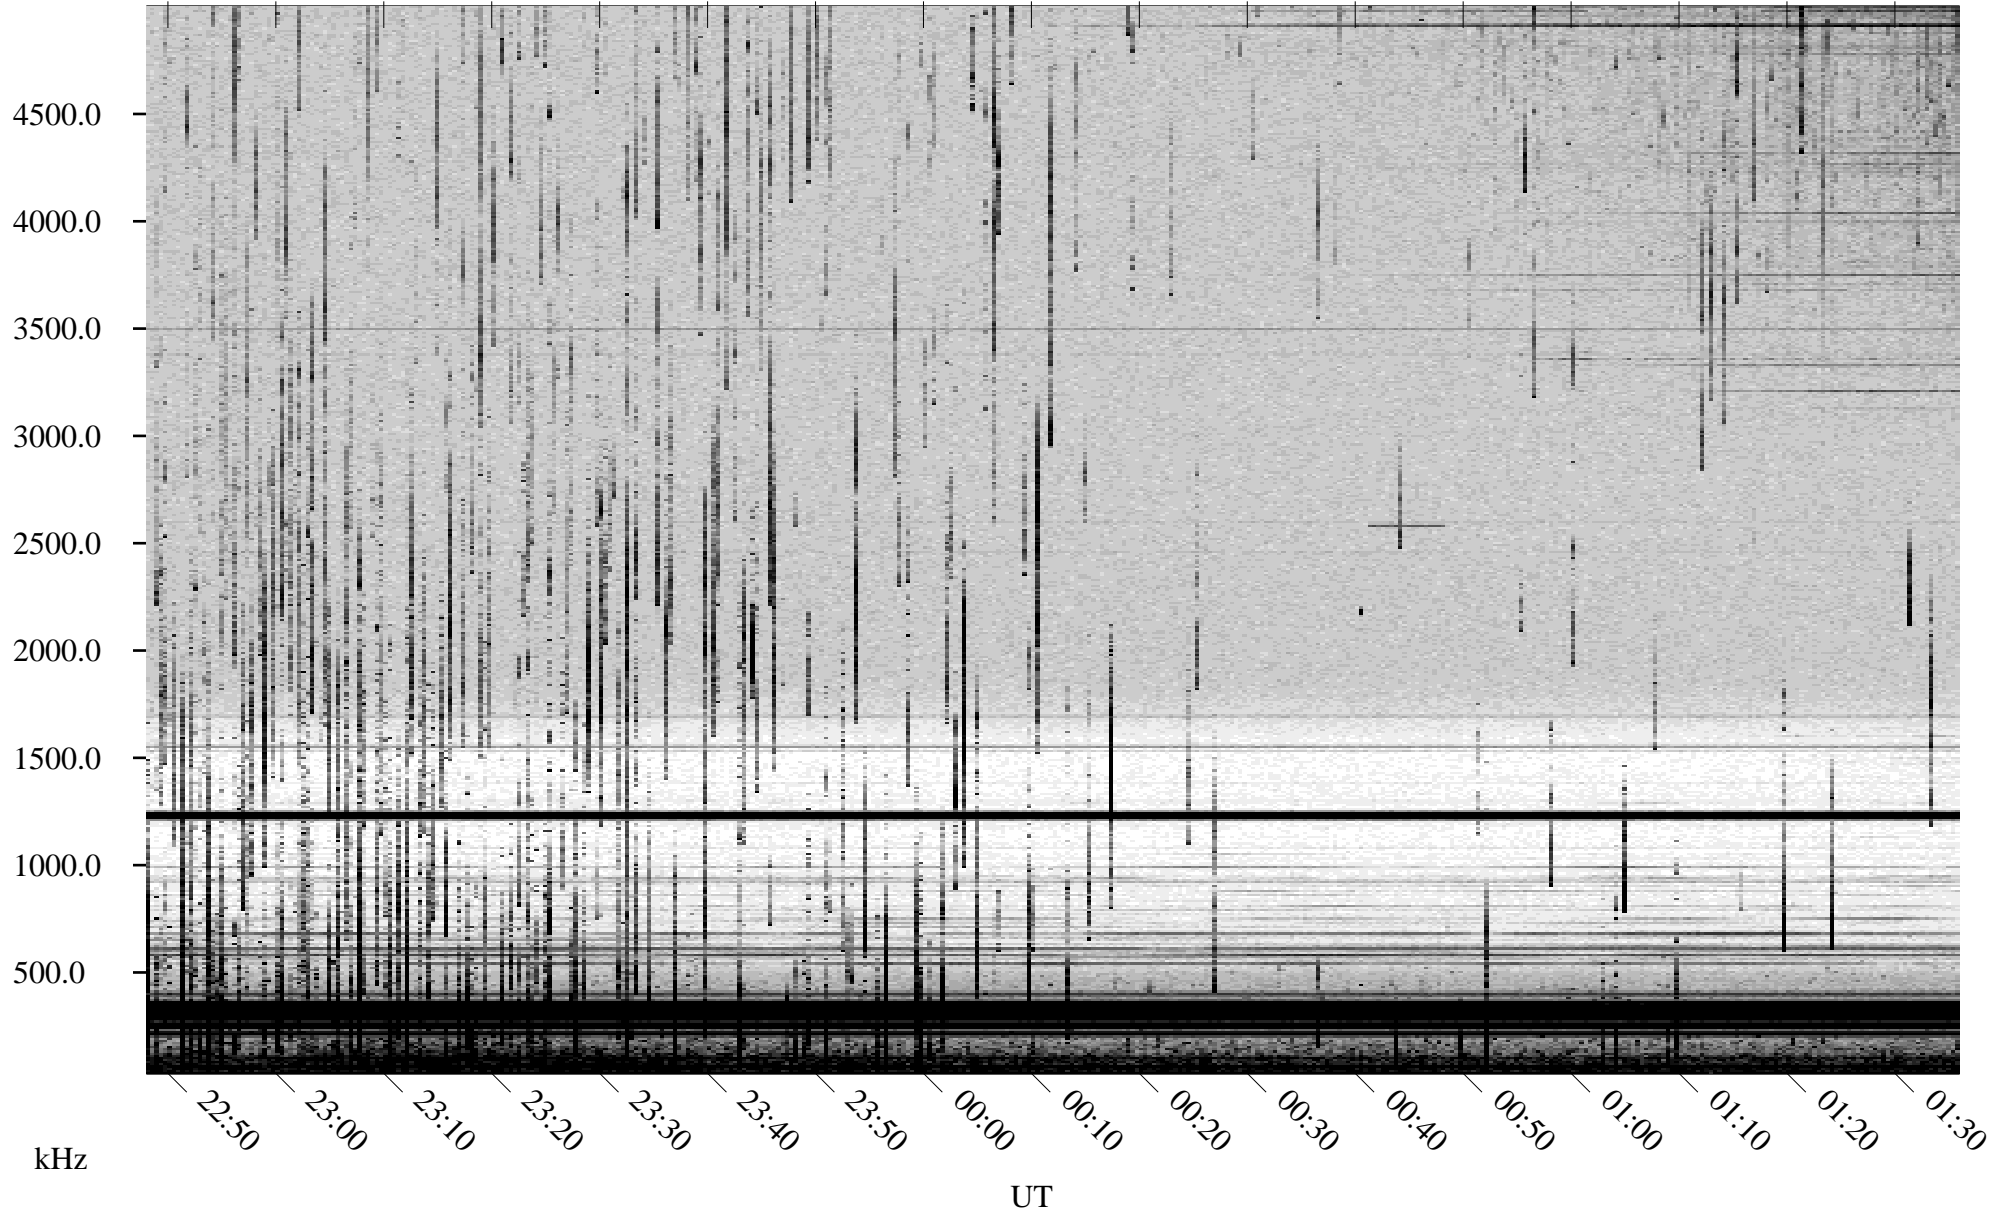

07/28/2002 Churchill, Manitoba

Linear Scale Black = 161 White = 15

ch02209l.r00m max_12

Page 1

07/28/2002 Churchill, Manitoba

Linear Scale Black = 161 White = 15

ch02209l.r00m max_12

Page 2

07/29/2002 Churchill, Manitoba

Linear Scale Black = 161 White = 15

ch02209l.r00m max_12

Page 3

07/29/2002 Churchill, Manitoba

Linear Scale Black = 161 White = 15

ch02209l.r00m max_12

Page 4

07/29/2002 Churchill, Manitoba

Linear Scale Black = 161 White = 15

ch02209l.r00m max_12

Page 5

07/29/2002 Churchill, Manitoba

Linear Scale Black = 161 White = 15

ch02209l.r00m max_12

Page 6

07/29/2002 Churchill, Manitoba

Linear Scale Black = 161 White = 15

ch02209l.r00m max_12

Page 7

07/29/2002 Churchill, Manitoba

Linear Scale Black = 161 White = 15

ch02209l.r00m max_12