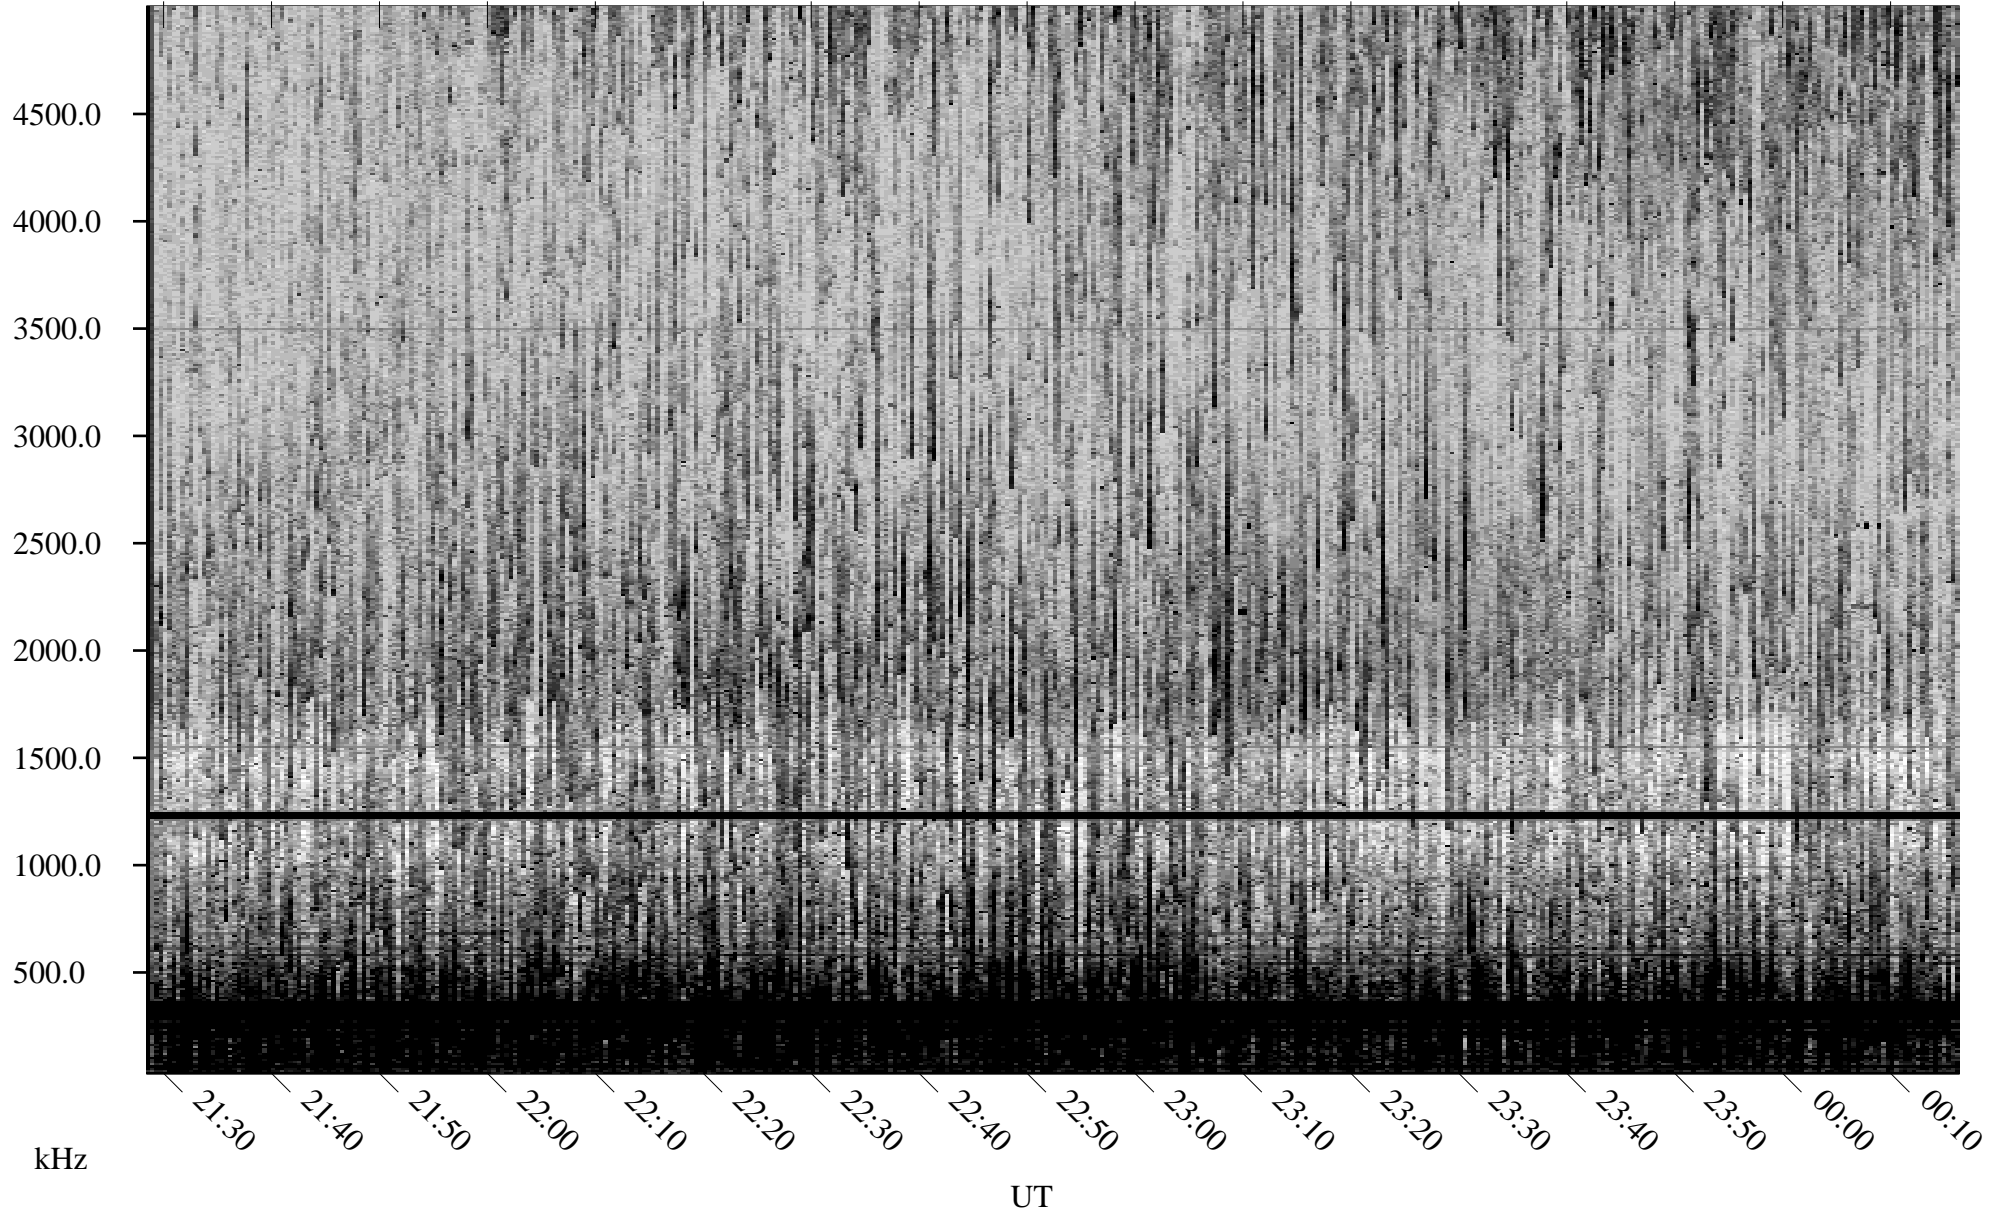

07/29/2002 Churchill, Manitoba

Linear Scale Black = 161 White = 15

ch02210l.r01m max_12

Page 1

07/30/2002 Churchill, Manitoba

Linear Scale Black = 161 White = 15

ch02210l.r01m max_12

Page 2

07/30/2002 Churchill, Manitoba

Linear Scale Black = 161 White = 15

ch02210l.r01m max_12

Page 3

07/30/2002 Churchill, Manitoba

Linear Scale Black = 161 White = 15

ch02210l.r01m max_12

Page 4

07/30/2002 Churchill, Manitoba

Linear Scale Black = 161 White = 15

ch02210l.r01m max_12

Page 5

07/30/2002 Churchill, Manitoba

Linear Scale Black = 161 White = 15

ch02210l.r01m max_12