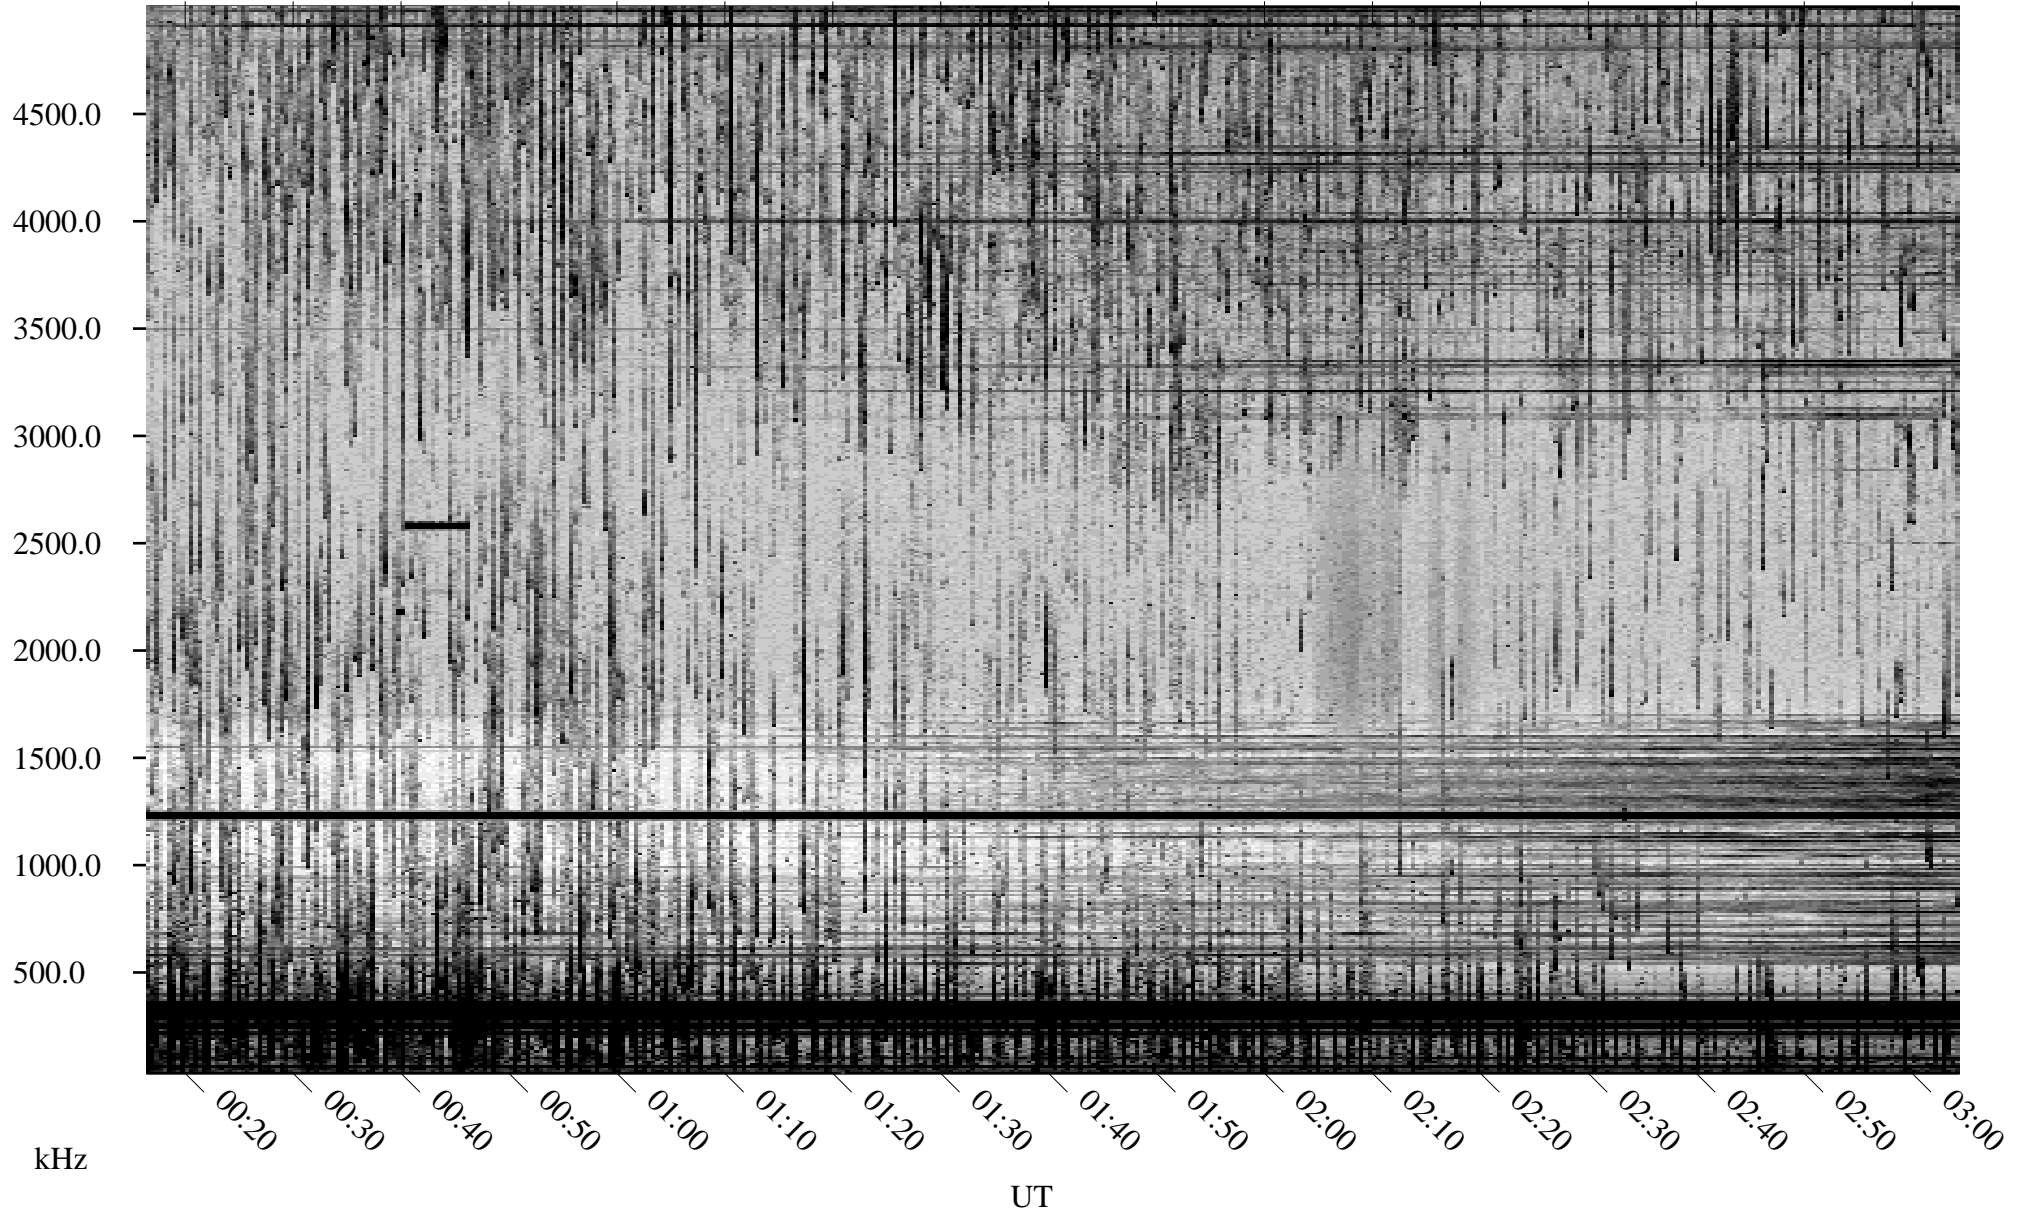

07/29/2002 Churchill, Manitoba

Linear Scale Black = 161 White = 15

ch02210l.r01m max_12

Page 1

07/30/2002 Churchill, Manitoba

Linear Scale Black = 161 White = 15

ch02210l.r01m max_12

Page 2

07/30/2002 Churchill, Manitoba

Linear Scale Black = 161 White = 15

ch02210l.r01m max_12

Page 3

07/30/2002 Churchill, Manitoba

Linear Scale Black = 161 White = 15

ch02210l.r01m max_12

Page 4

07/30/2002 Churchill, Manitoba

Linear Scale Black = 161 White = 15

ch02210l.r01m max_12

Page 5

07/30/2002 Churchill, Manitoba

Linear Scale Black = 161 White = 15

ch02210l.r01m max_12