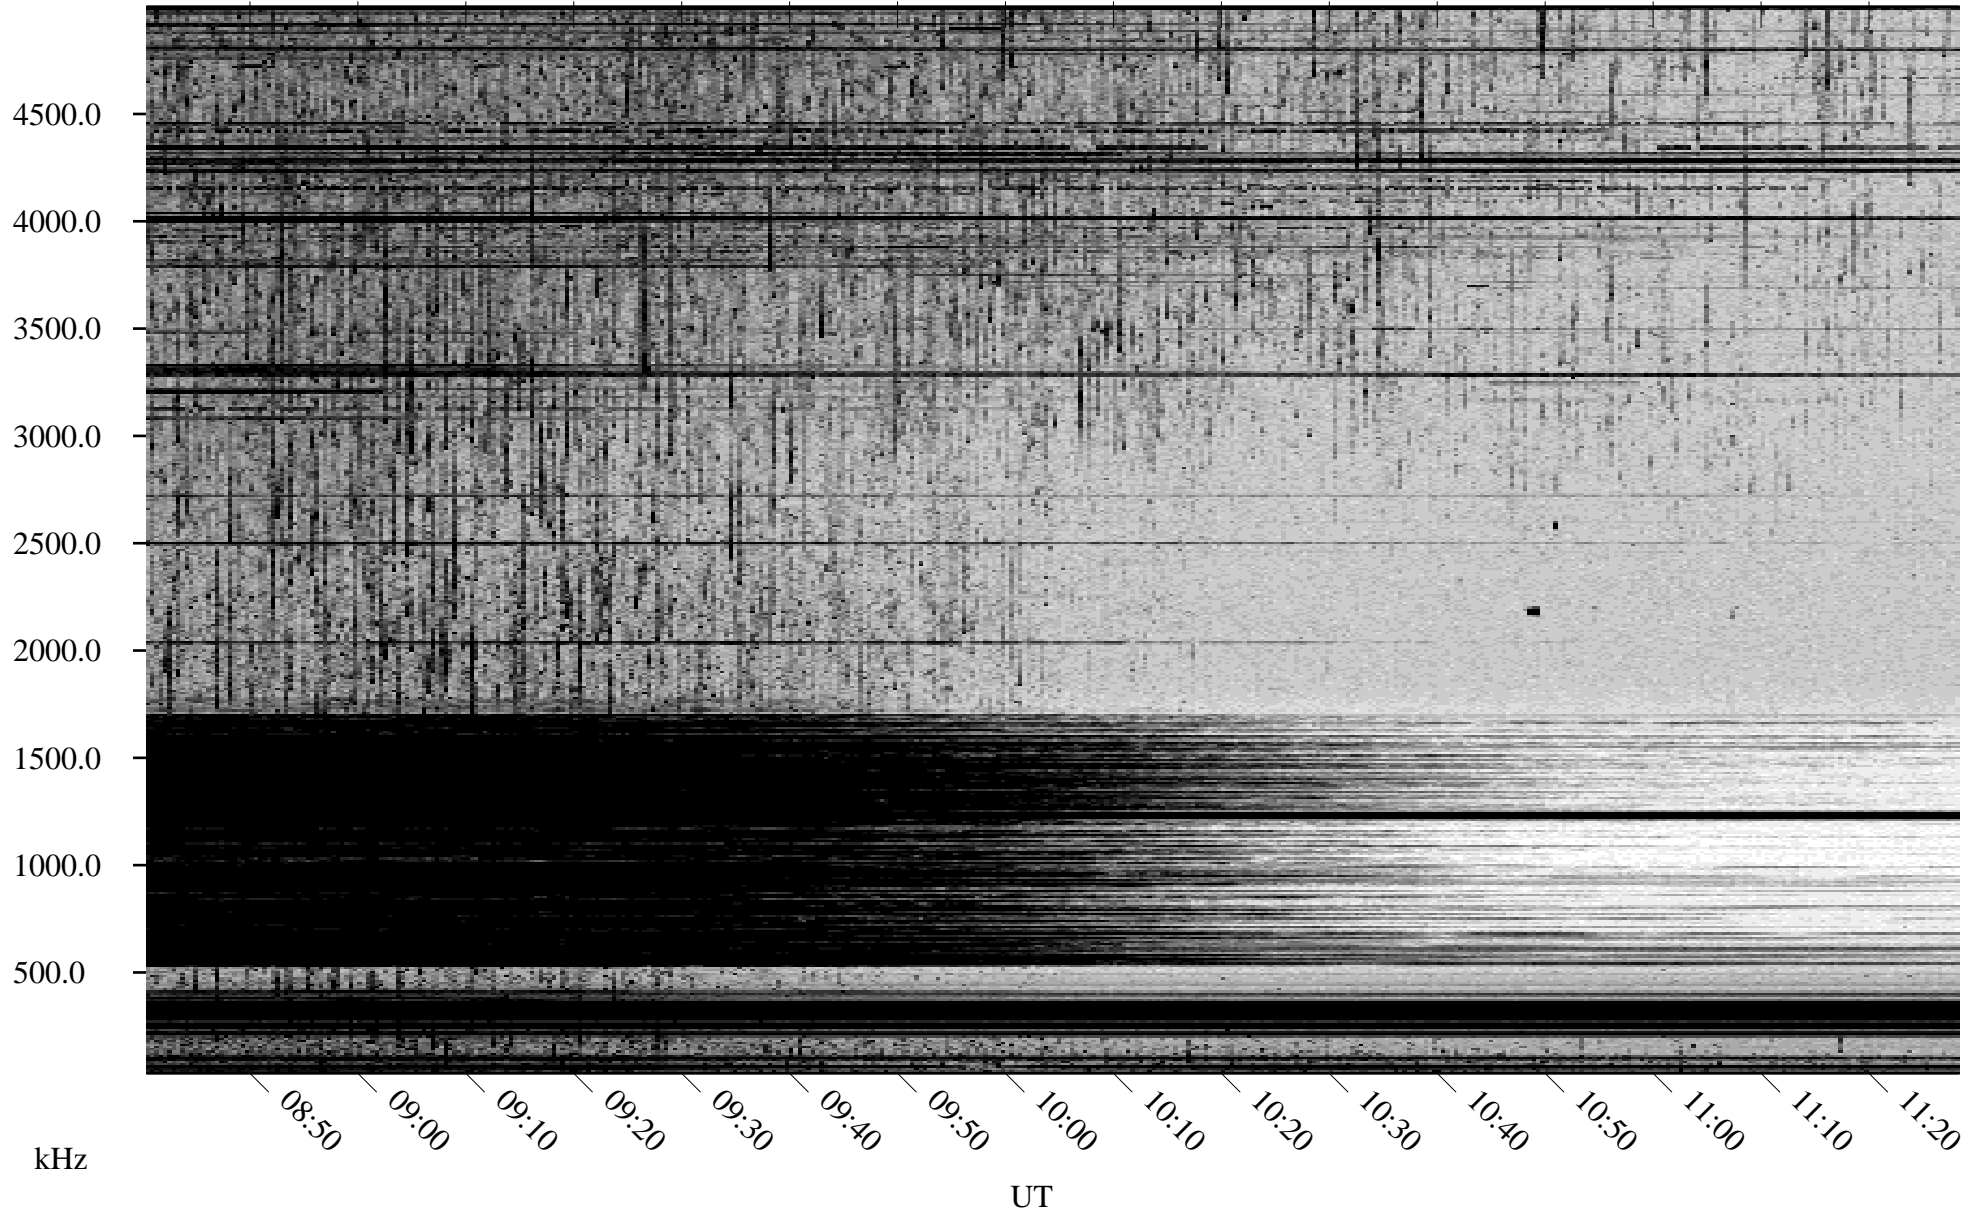

07/29/2002 Churchill, Manitoba

Linear Scale Black = 161 White = 15

ch02210l.r01m max_12

Page 1

07/30/2002 Churchill, Manitoba

Linear Scale Black = 161 White = 15

ch02210l.r01m max_12

Page 2

07/30/2002 Churchill, Manitoba

Linear Scale Black = 161 White = 15

ch02210l.r01m max_12

Page 3

07/30/2002 Churchill, Manitoba

Linear Scale Black = 161 White = 15

ch02210l.r01m max_12

Page 4

07/30/2002 Churchill, Manitoba

Linear Scale Black = 161 White = 15

ch02210l.r01m max_12

Page 5

07/30/2002 Churchill, Manitoba

Linear Scale Black = 161 White = 15

ch02210l.r01m max_12