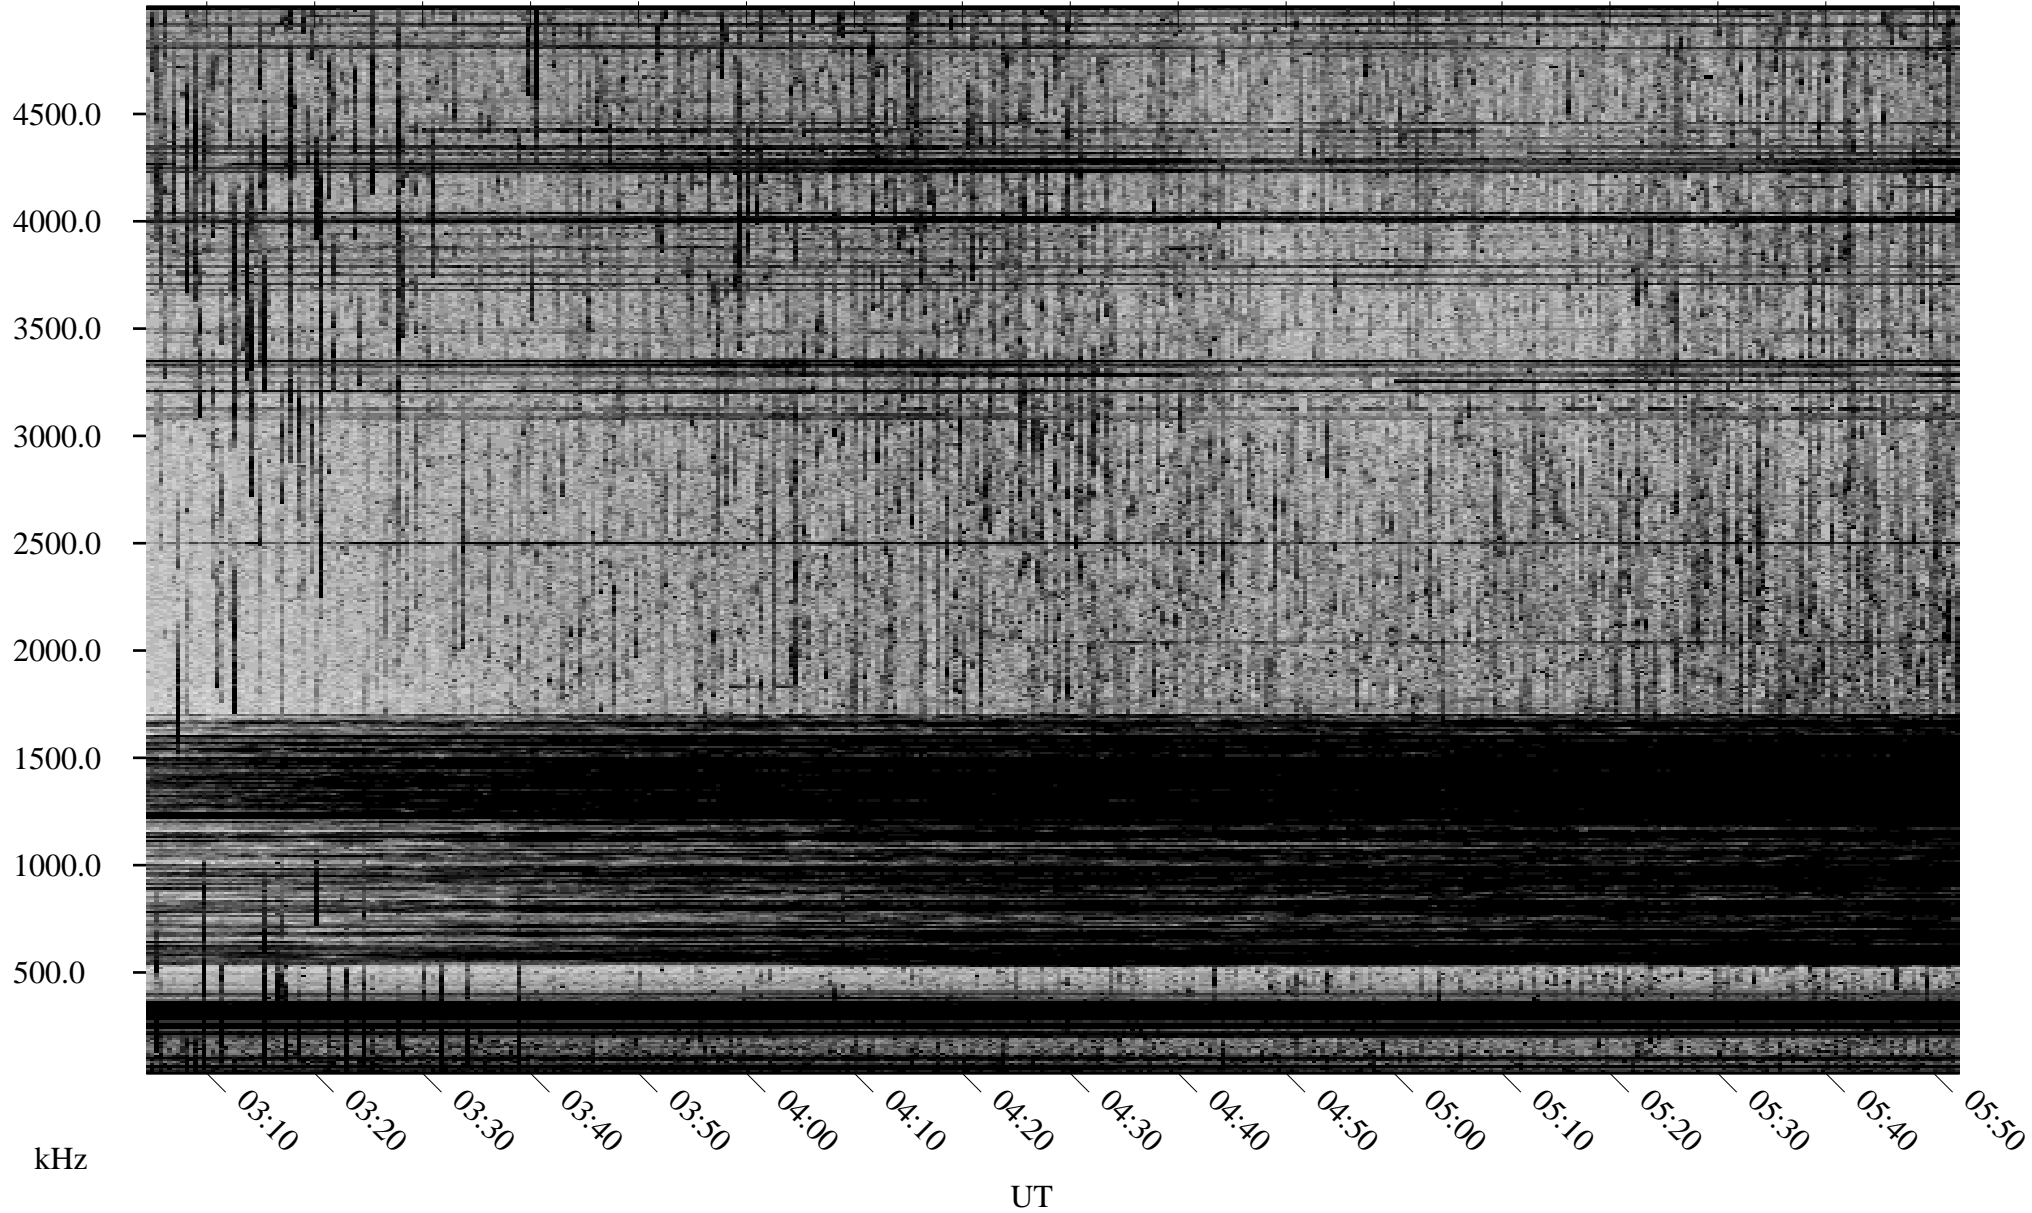

07/29/2002 Churchill, Manitoba

Linear Scale Black = 161 White = 15

ch02210l.r01m max_12

Page 1

07/30/2002 Churchill, Manitoba

Linear Scale Black = 161 White = 15

ch02210l.r01m max_12

Page 2

07/30/2002 Churchill, Manitoba

Linear Scale Black = 161 White = 15

ch02210l.r01m max_12

Page 3

07/30/2002 Churchill, Manitoba

Linear Scale Black = 161 White = 15

ch02210l.r01m max_12

Page 4

07/30/2002 Churchill, Manitoba

Linear Scale Black = 161 White = 15

ch02210l.r01m max_12

Page 5

07/30/2002 Churchill, Manitoba

Linear Scale Black = 161 White = 15

ch02210l.r01m max_12