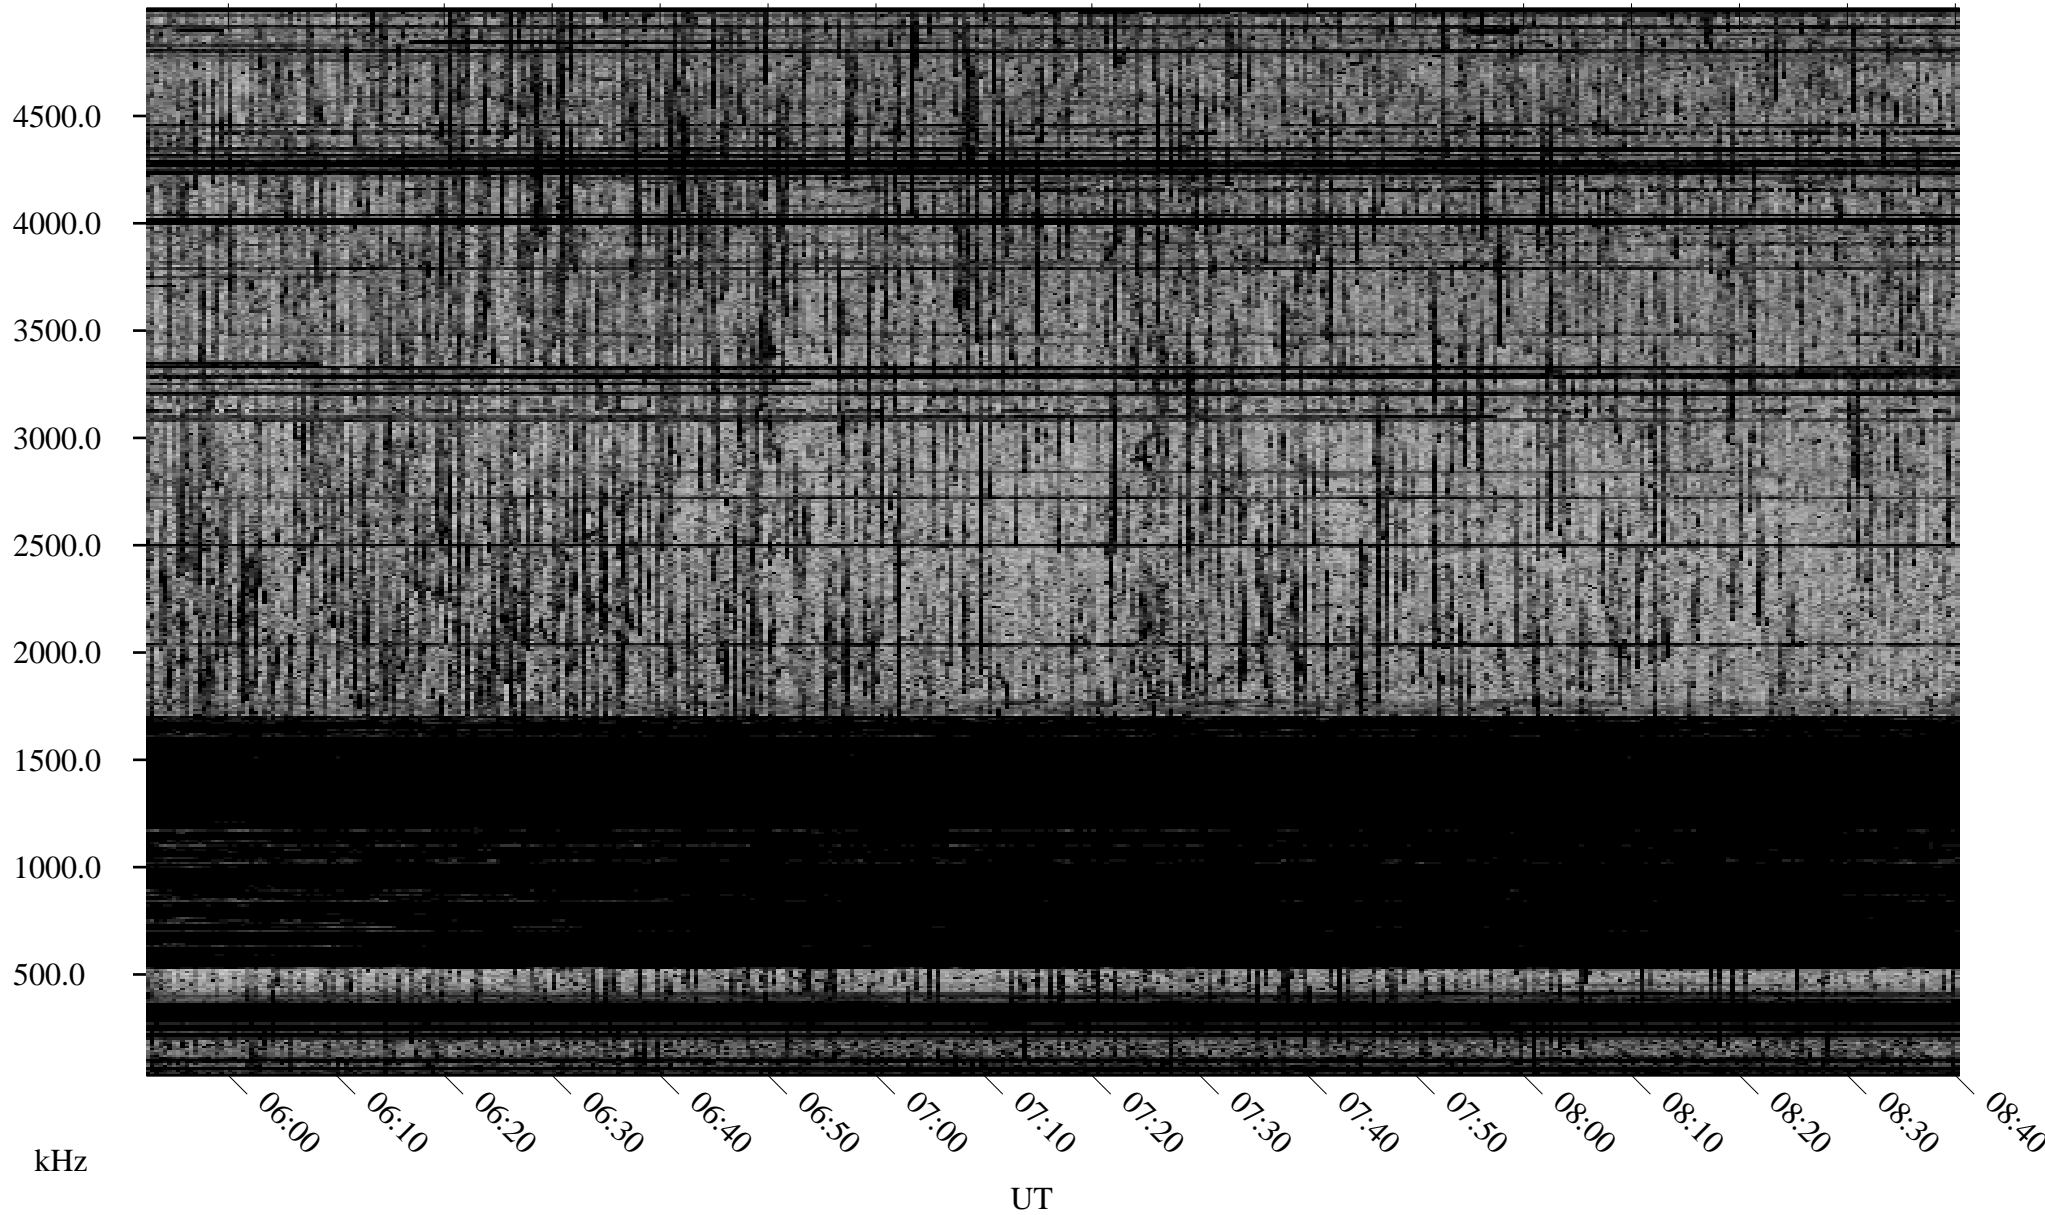

07/29/2002 Churchill, Manitoba

Linear Scale Black = 161 White = 15

ch02210l.r01m max_12

Page 1

07/30/2002 Churchill, Manitoba

Linear Scale Black = 161 White = 15

ch02210l.r01m max_12

Page 2

07/30/2002 Churchill, Manitoba

Linear Scale Black = 161 White = 15

ch02210l.r01m max_12

Page 3

07/30/2002 Churchill, Manitoba

Linear Scale Black = 161 White = 15

ch02210l.r01m max_12

Page 4

07/30/2002 Churchill, Manitoba

Linear Scale Black = 161 White = 15

ch02210l.r01m max_12

Page 5

07/30/2002 Churchill, Manitoba

Linear Scale Black = 161 White = 15

ch02210l.r01m max_12