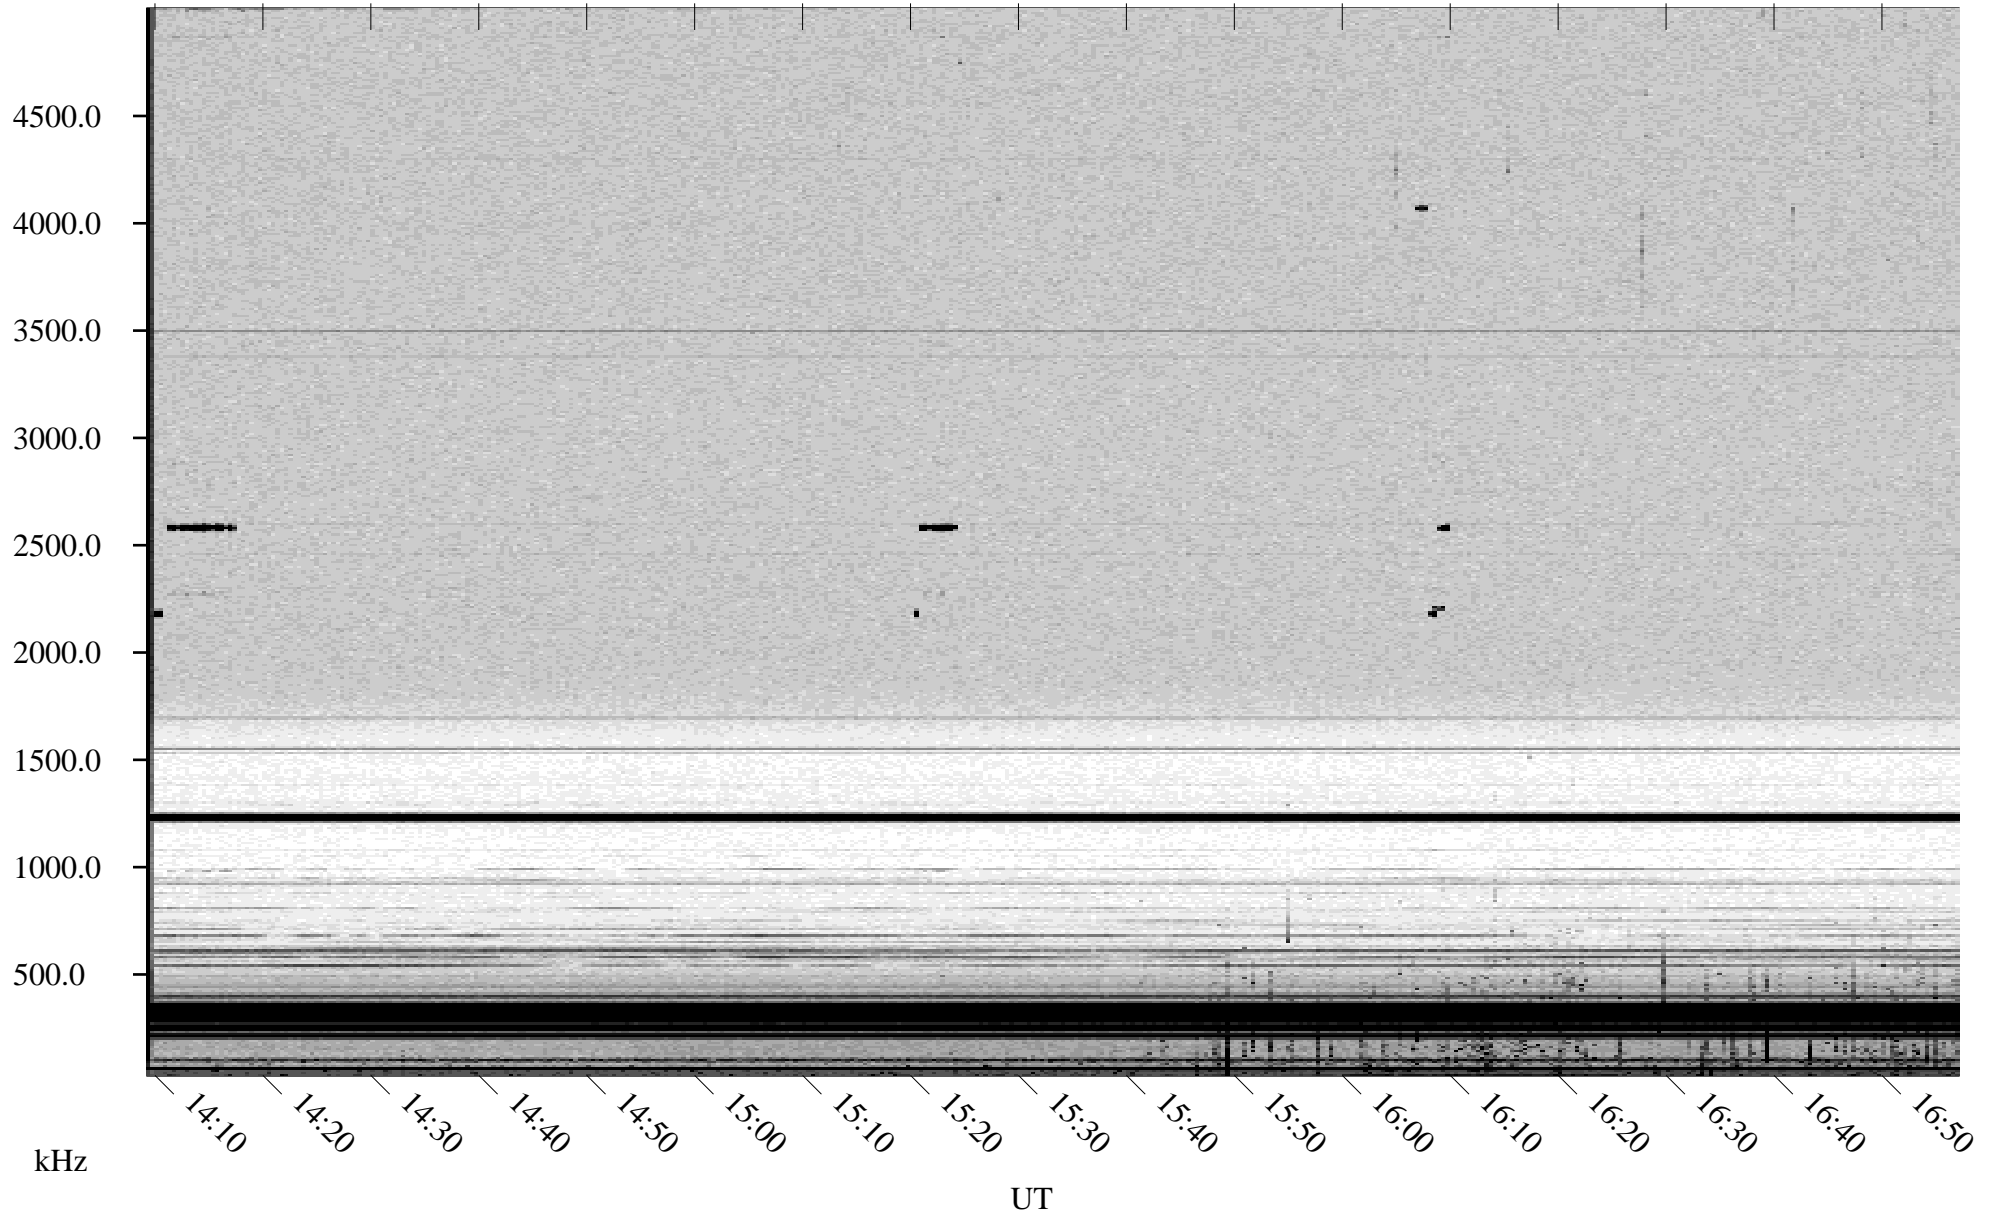

07/30/2002 Churchill, Manitoba

Linear Scale Black = 161 White = 15

ch02211l.r00m max_12

Page 1

07/30/2002 Churchill, Manitoba

Linear Scale Black = 161 White = 15

ch02211l.r00m max_12

Page 2