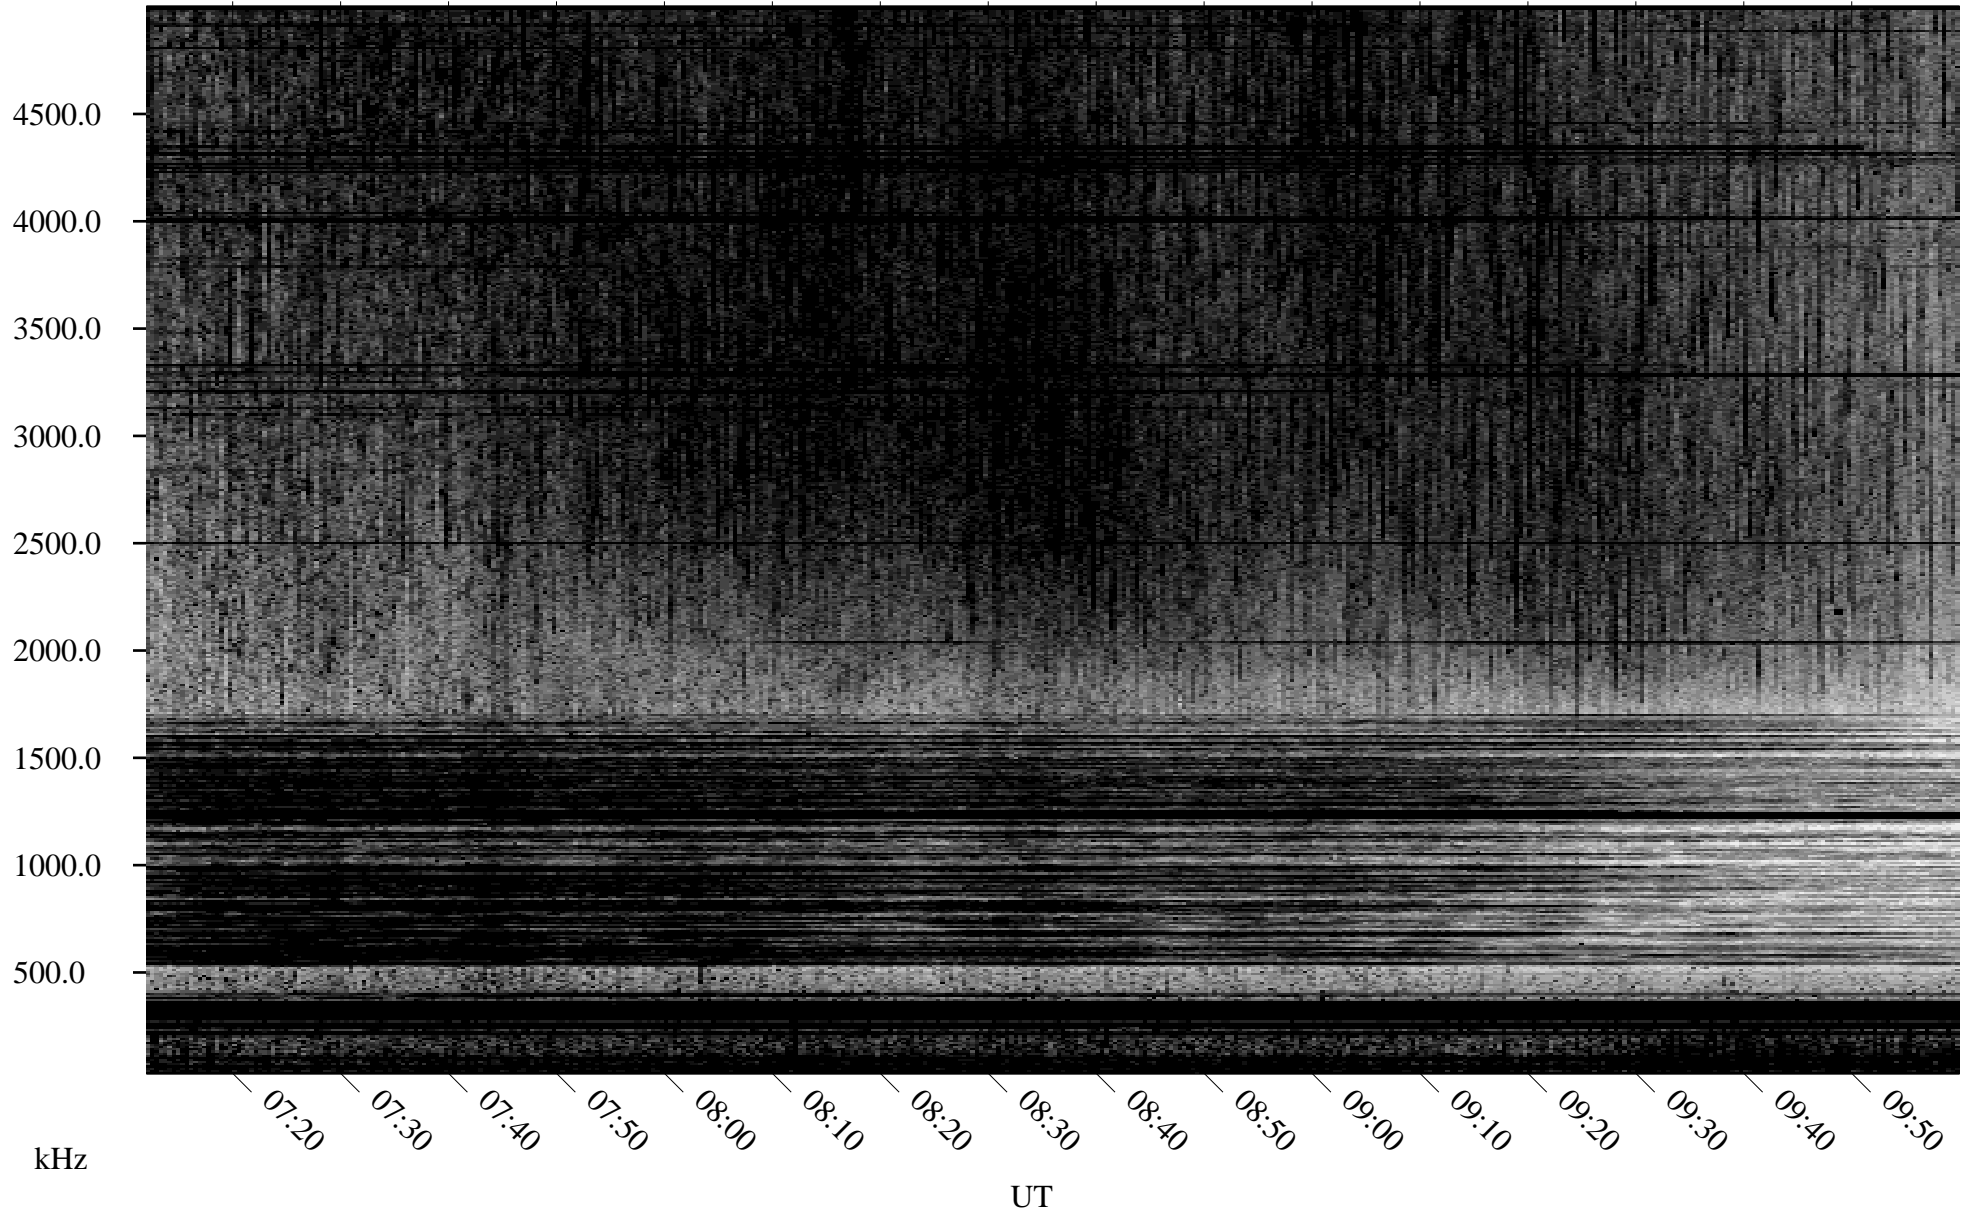

07/30/2002 Churchill, Manitoba

Linear Scale Black = 161 White = 15

ch02211l.r01m max_12

Page 1

07/30/2002 Churchill, Manitoba

Linear Scale Black = 161 White = 15

ch02211l.r01m max_12

Page 2

07/31/2002 Churchill, Manitoba

Linear Scale Black = 161 White = 15

ch02211l.r01m max_12

Page 3

07/31/2002 Churchill, Manitoba

Linear Scale Black = 161 White = 15

ch02211l.r01m max_12

Page 4

07/31/2002 Churchill, Manitoba

Linear Scale Black = 161 White = 15

ch02211l.r01m max_12

Page 5

07/31/2002 Churchill, Manitoba

Linear Scale Black = 161 White = 15

ch02211l.r01m max_12

Page 6

07/31/2002 Churchill, Manitoba

Linear Scale Black = 161 White = 15

ch02211l.r01m max_12

Page 7

07/31/2002 Churchill, Manitoba

Linear Scale Black = 161 White = 15

ch02211l.r01m max_12

Page 8