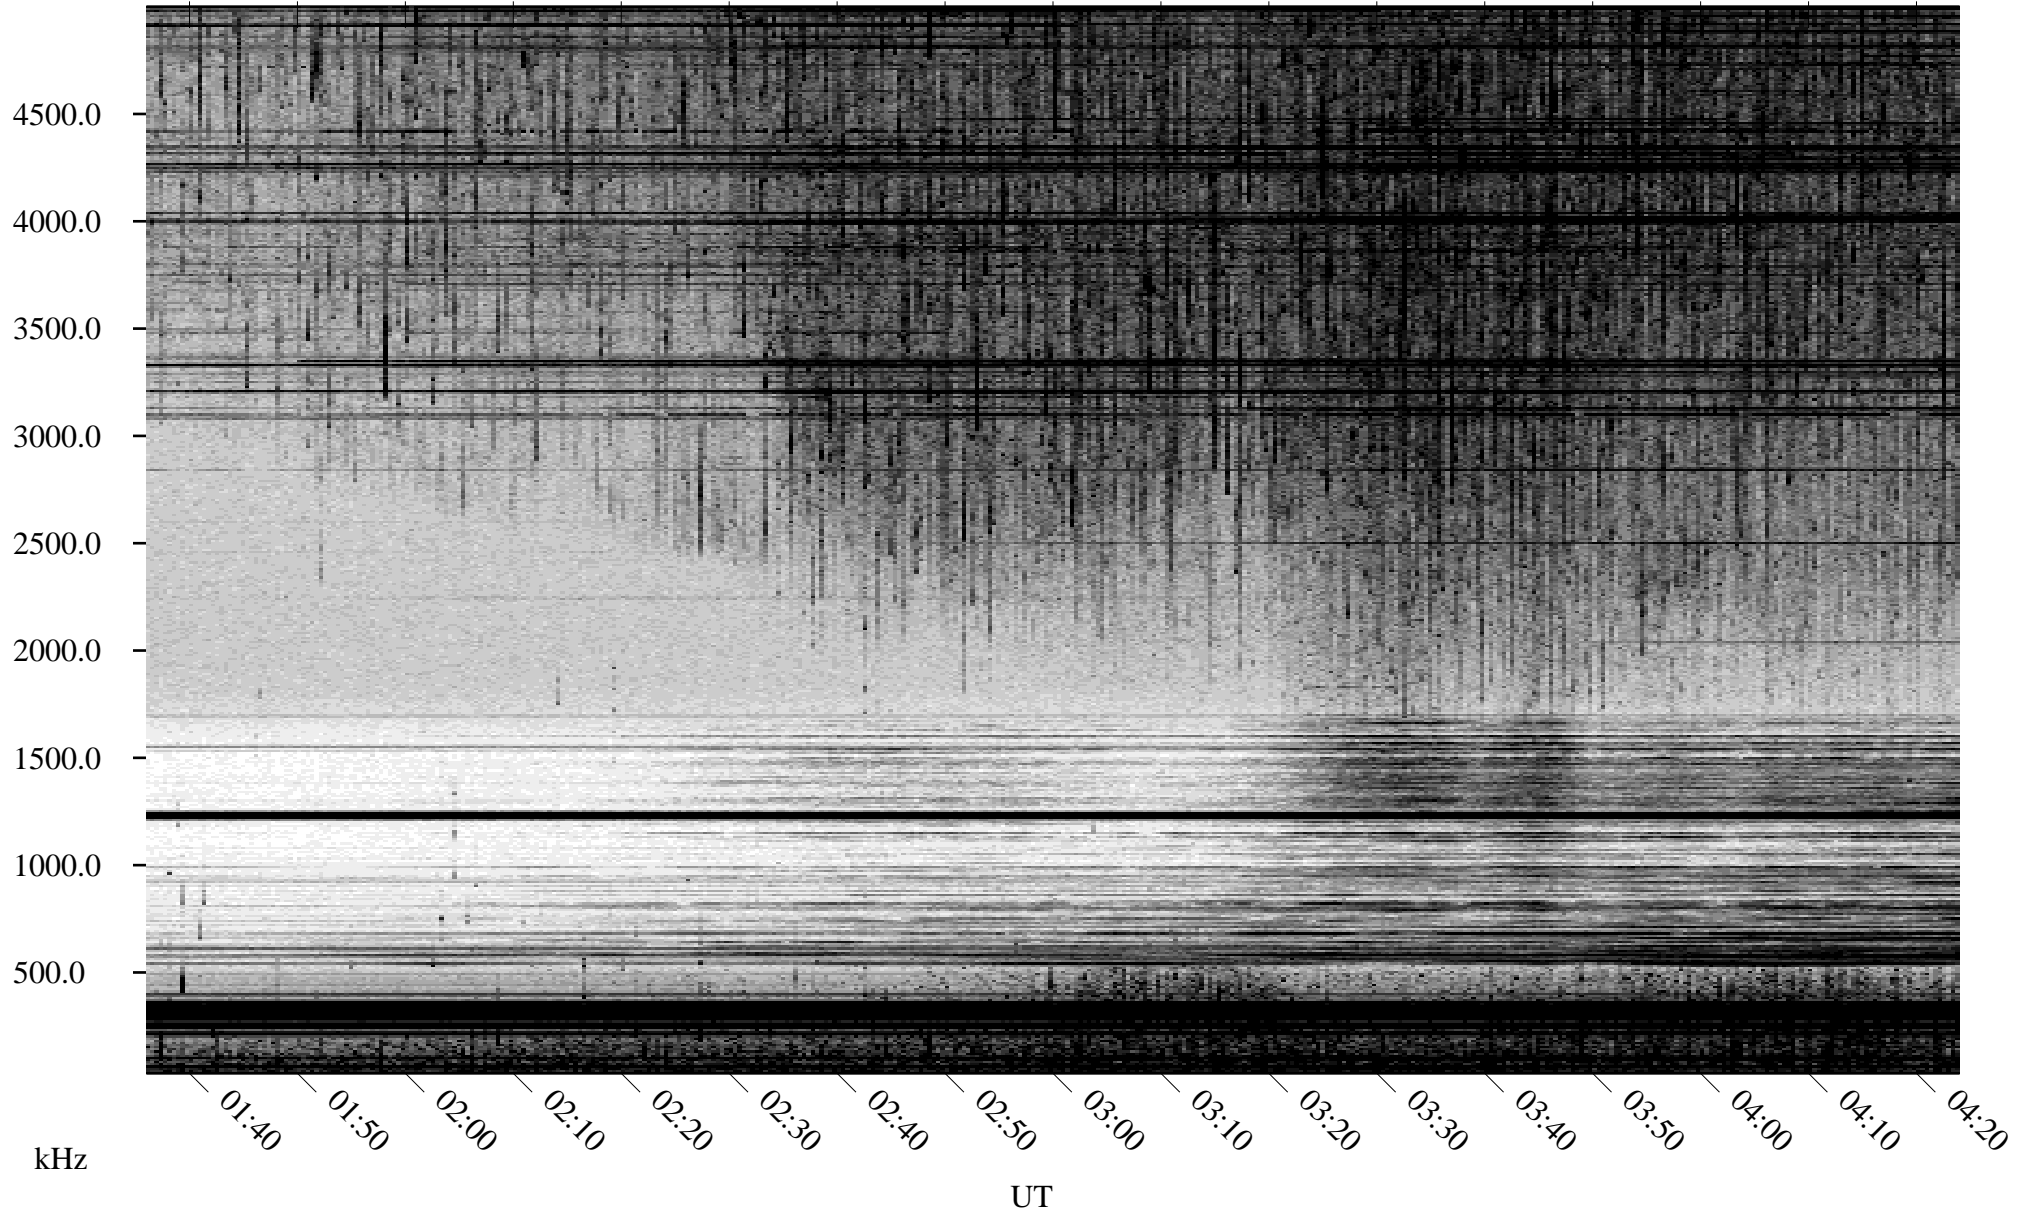

07/30/2002 Churchill, Manitoba

Linear Scale Black = 161 White = 15

ch02211l.r01m max_12

Page 1

07/30/2002 Churchill, Manitoba

Linear Scale Black = 161 White = 15

ch02211l.r01m max_12

Page 2

07/31/2002 Churchill, Manitoba

Linear Scale Black = 161 White = 15

ch02211l.r01m max_12

Page 3

07/31/2002 Churchill, Manitoba

Linear Scale Black = 161 White = 15

ch02211l.r01m max_12

Page 4

07/31/2002 Churchill, Manitoba

Linear Scale Black = 161 White = 15

ch02211l.r01m max_12

Page 5

07/31/2002 Churchill, Manitoba

Linear Scale Black = 161 White = 15

ch02211l.r01m max_12

Page 6

07/31/2002 Churchill, Manitoba

Linear Scale Black = 161 White = 15

ch02211l.r01m max_12

Page 7

07/31/2002 Churchill, Manitoba

Linear Scale Black = 161 White = 15

ch02211l.r01m max_12

Page 8