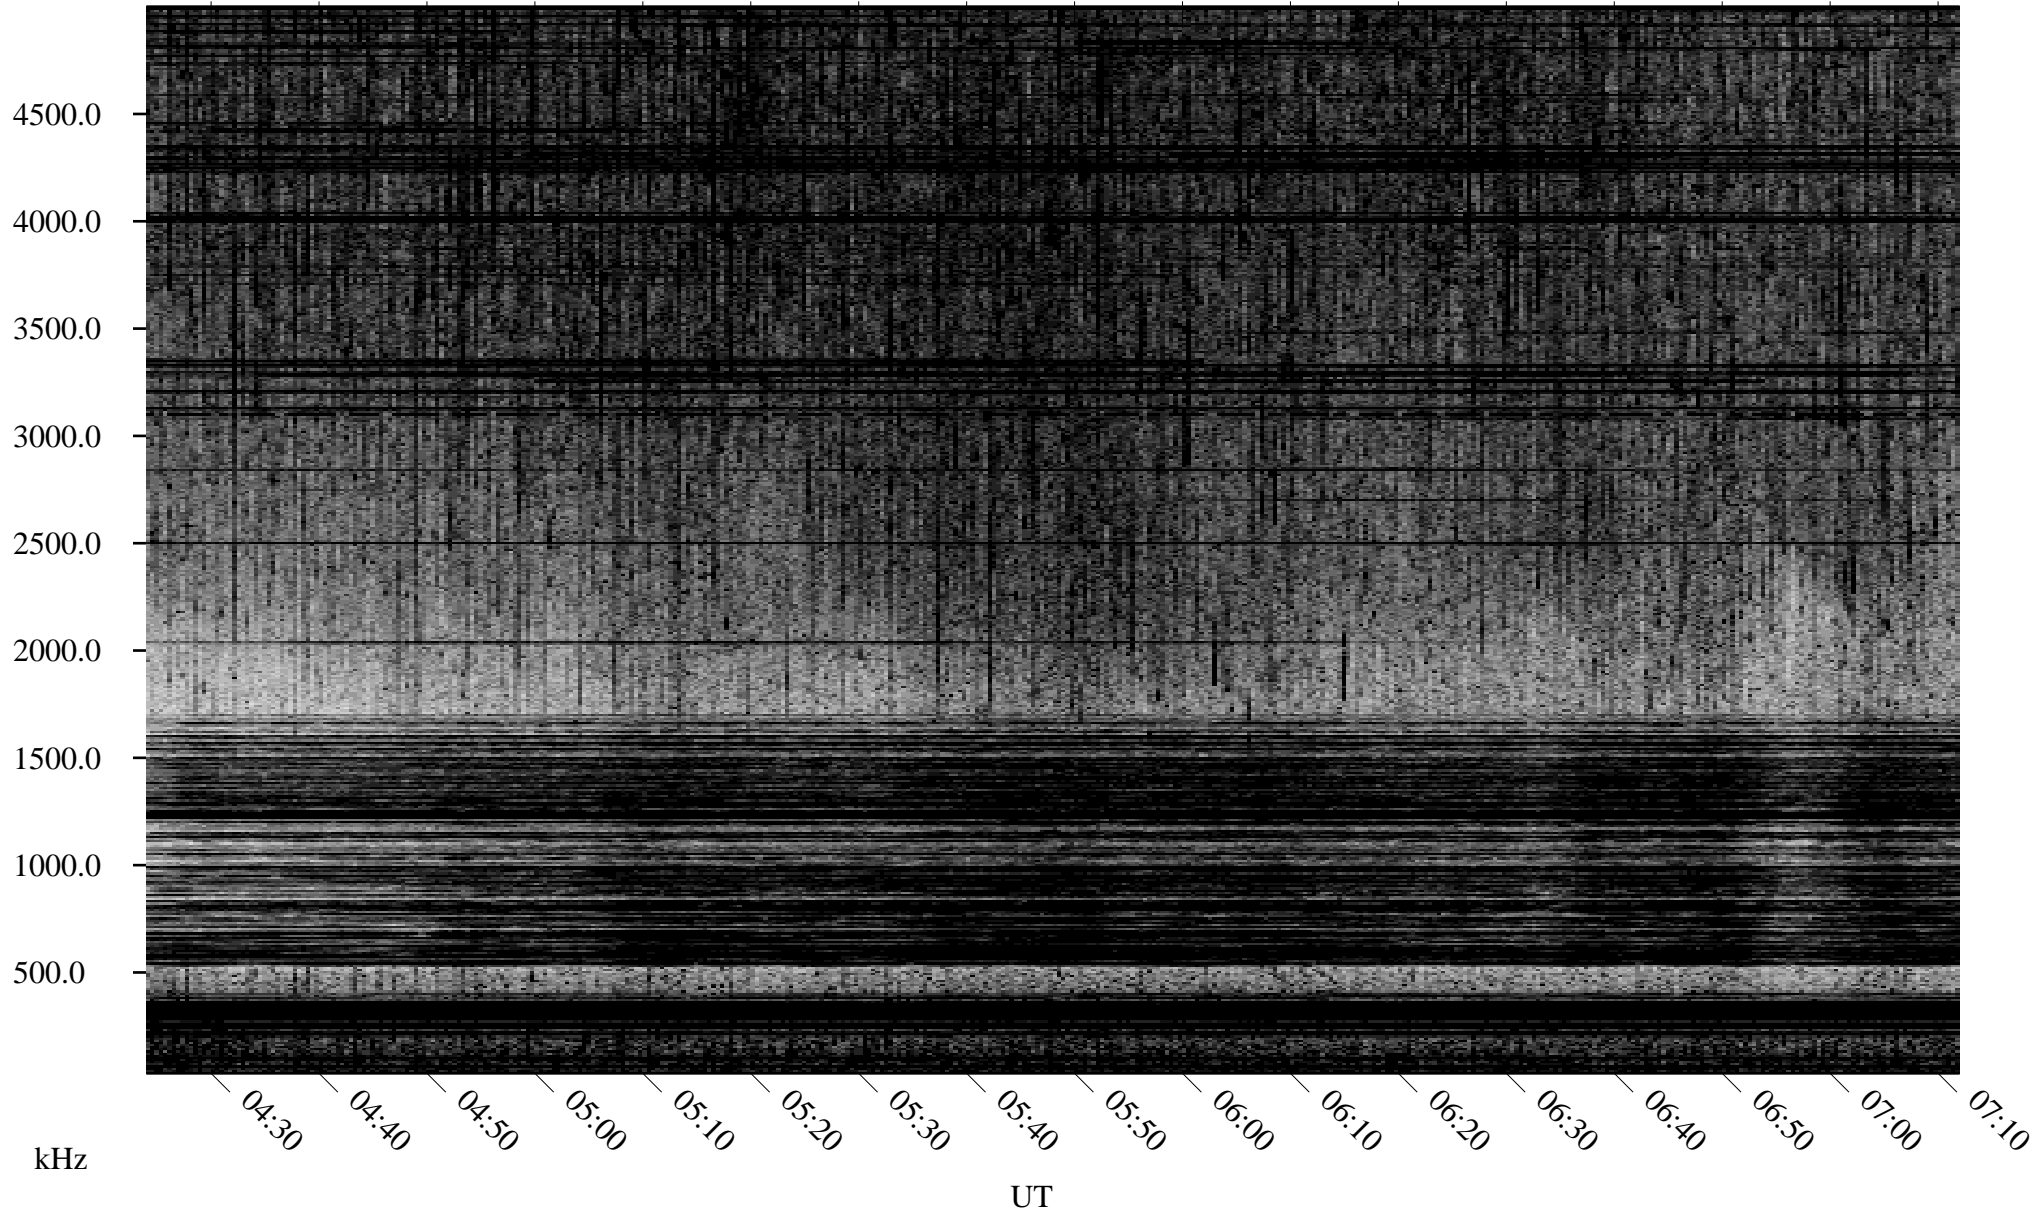

07/30/2002 Churchill, Manitoba

Linear Scale Black = 161 White = 15

ch02211l.r01m max_12

Page 1

07/30/2002 Churchill, Manitoba

Linear Scale Black = 161 White = 15

ch02211l.r01m max_12

Page 2

07/31/2002 Churchill, Manitoba

Linear Scale Black = 161 White = 15

ch02211l.r01m max_12

Page 3

07/31/2002 Churchill, Manitoba

Linear Scale Black = 161 White = 15

ch02211l.r01m max_12

Page 4

07/31/2002 Churchill, Manitoba

Linear Scale Black = 161 White = 15

ch02211l.r01m max_12

Page 5

07/31/2002 Churchill, Manitoba

Linear Scale Black = 161 White = 15

ch02211l.r01m max_12

Page 6

07/31/2002 Churchill, Manitoba

Linear Scale Black = 161 White = 15

ch02211l.r01m max_12

Page 7

07/31/2002 Churchill, Manitoba

Linear Scale Black = 161 White = 15

ch02211l.r01m max_12

Page 8