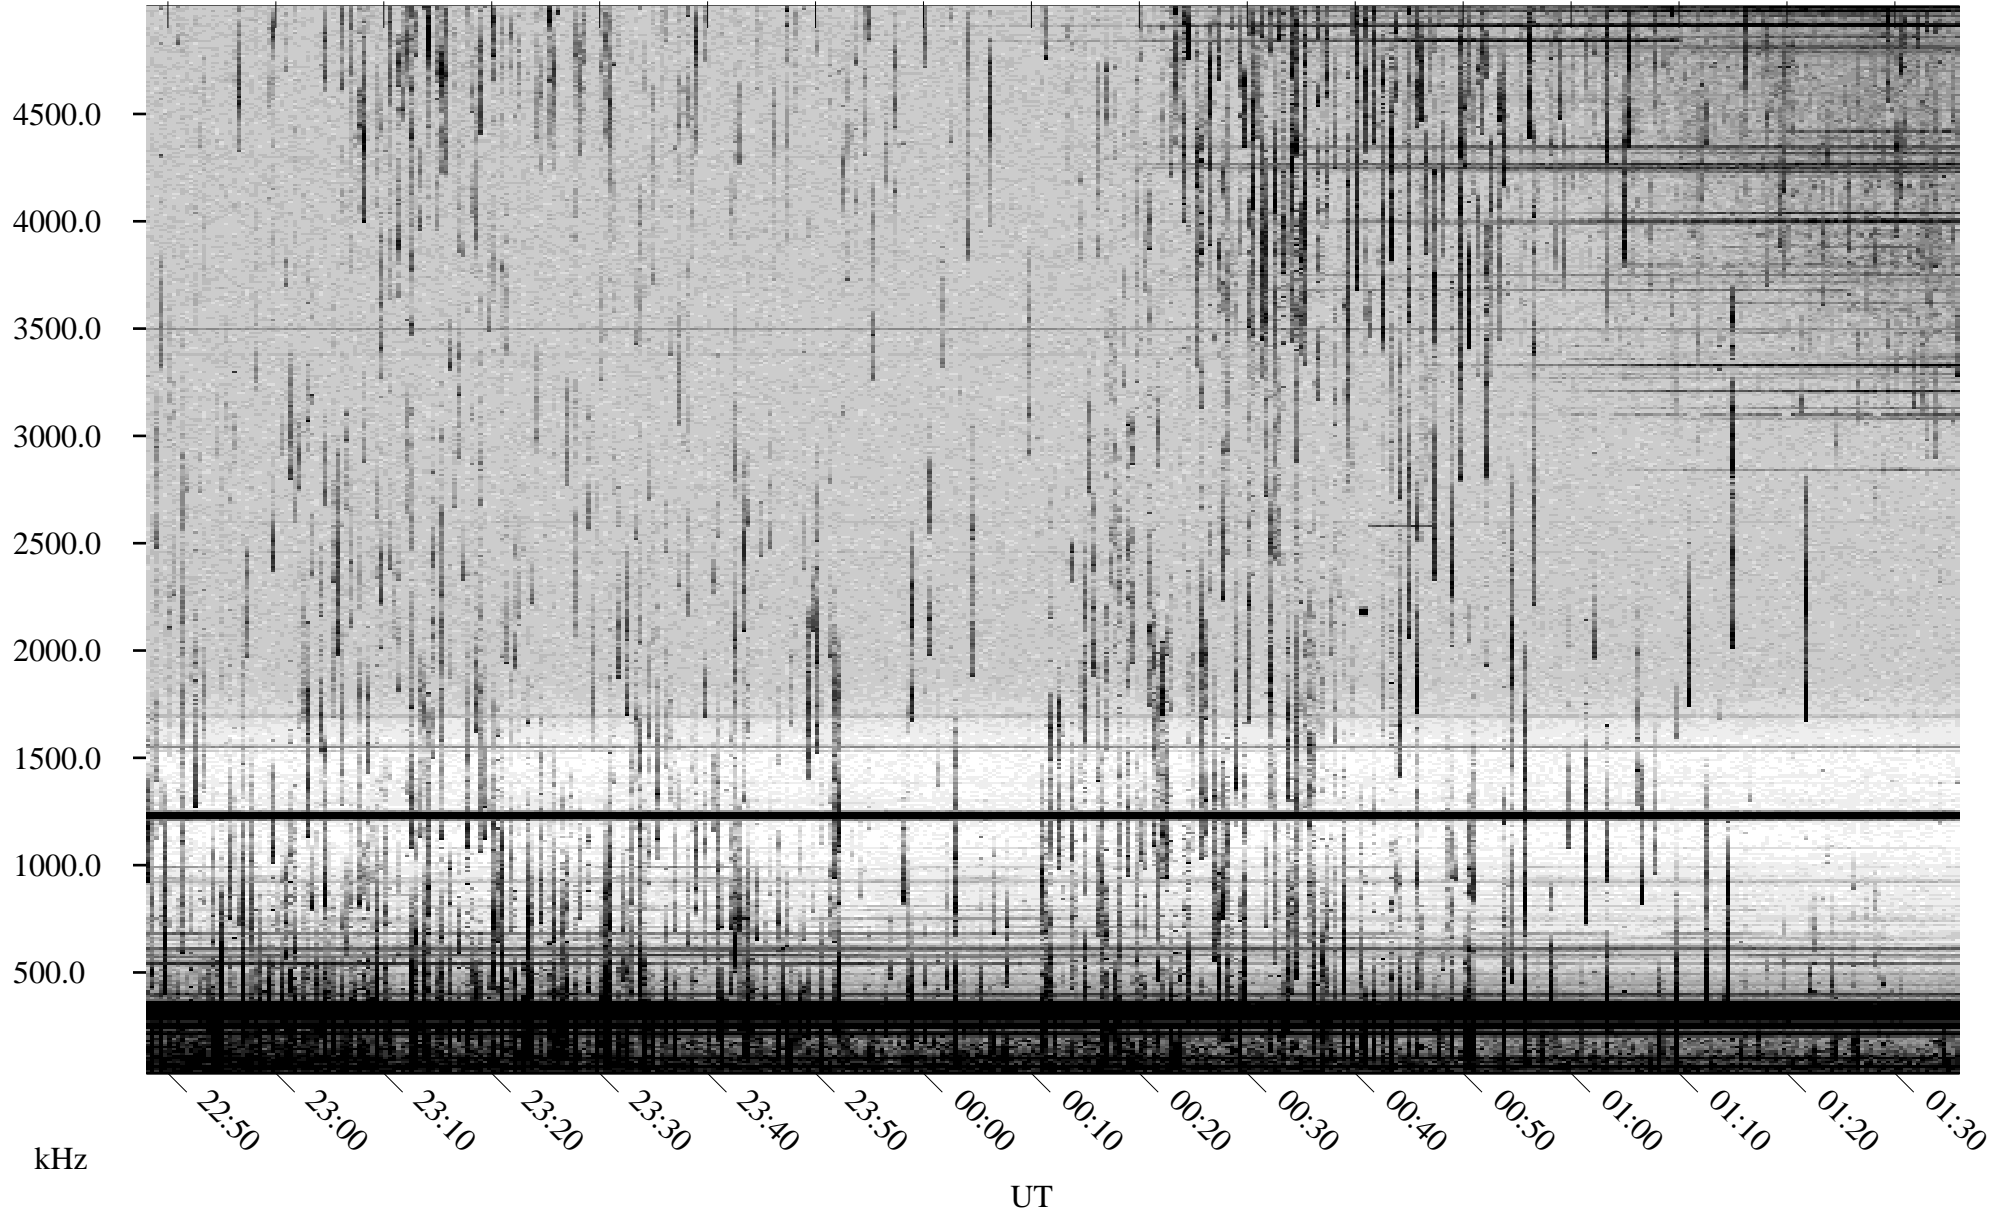

07/30/2002 Churchill, Manitoba

Linear Scale Black = 161 White = 15

ch02211l.r01m max_12

Page 1

07/30/2002 Churchill, Manitoba

Linear Scale Black = 161 White = 15

ch02211l.r01m max_12

Page 2

07/31/2002 Churchill, Manitoba

Linear Scale Black = 161 White = 15

ch02211l.r01m max_12

Page 3

07/31/2002 Churchill, Manitoba

Linear Scale Black = 161 White = 15

ch02211l.r01m max_12

Page 4

07/31/2002 Churchill, Manitoba

Linear Scale Black = 161 White = 15

ch02211l.r01m max_12

Page 5

07/31/2002 Churchill, Manitoba

Linear Scale Black = 161 White = 15

ch02211l.r01m max_12

Page 6

07/31/2002 Churchill, Manitoba

Linear Scale Black = 161 White = 15

ch02211l.r01m max_12

Page 7

07/31/2002 Churchill, Manitoba

Linear Scale Black = 161 White = 15

ch02211l.r01m max_12

Page 8