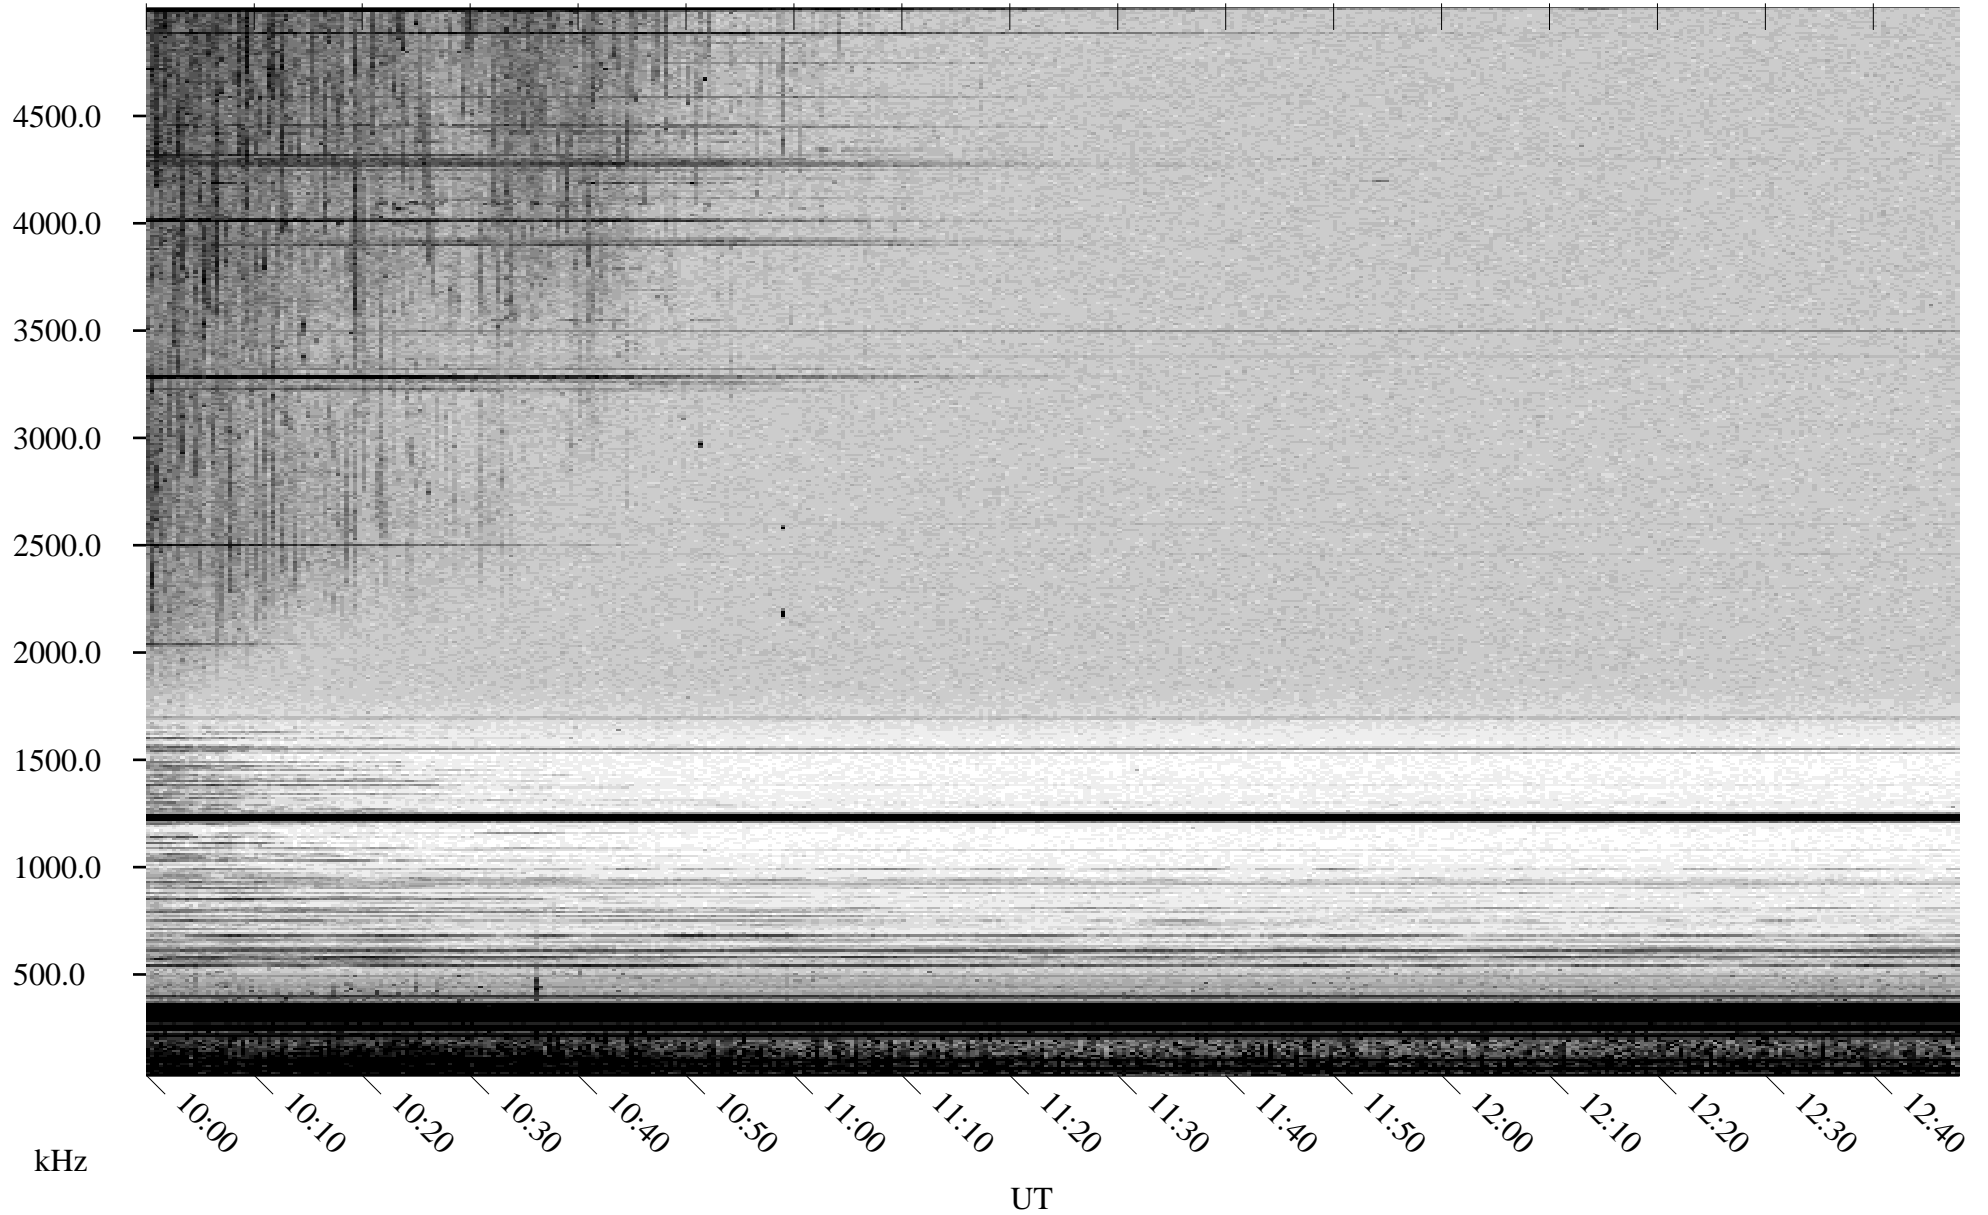

07/30/2002 Churchill, Manitoba

Linear Scale Black = 161 White = 15

ch02211l.r01m max_12

Page 1

07/30/2002 Churchill, Manitoba

Linear Scale Black = 161 White = 15

ch02211l.r01m max_12

Page 2

07/31/2002 Churchill, Manitoba

Linear Scale Black = 161 White = 15

ch02211l.r01m max_12

Page 3

07/31/2002 Churchill, Manitoba

Linear Scale Black = 161 White = 15

ch02211l.r01m max_12

Page 4

07/31/2002 Churchill, Manitoba

Linear Scale Black = 161 White = 15

ch02211l.r01m max_12

Page 5

07/31/2002 Churchill, Manitoba

Linear Scale Black = 161 White = 15

ch02211l.r01m max_12

Page 6

07/31/2002 Churchill, Manitoba

Linear Scale Black = 161 White = 15

ch02211l.r01m max_12

Page 7

07/31/2002 Churchill, Manitoba

Linear Scale Black = 161 White = 15

ch02211l.r01m max_12

Page 8