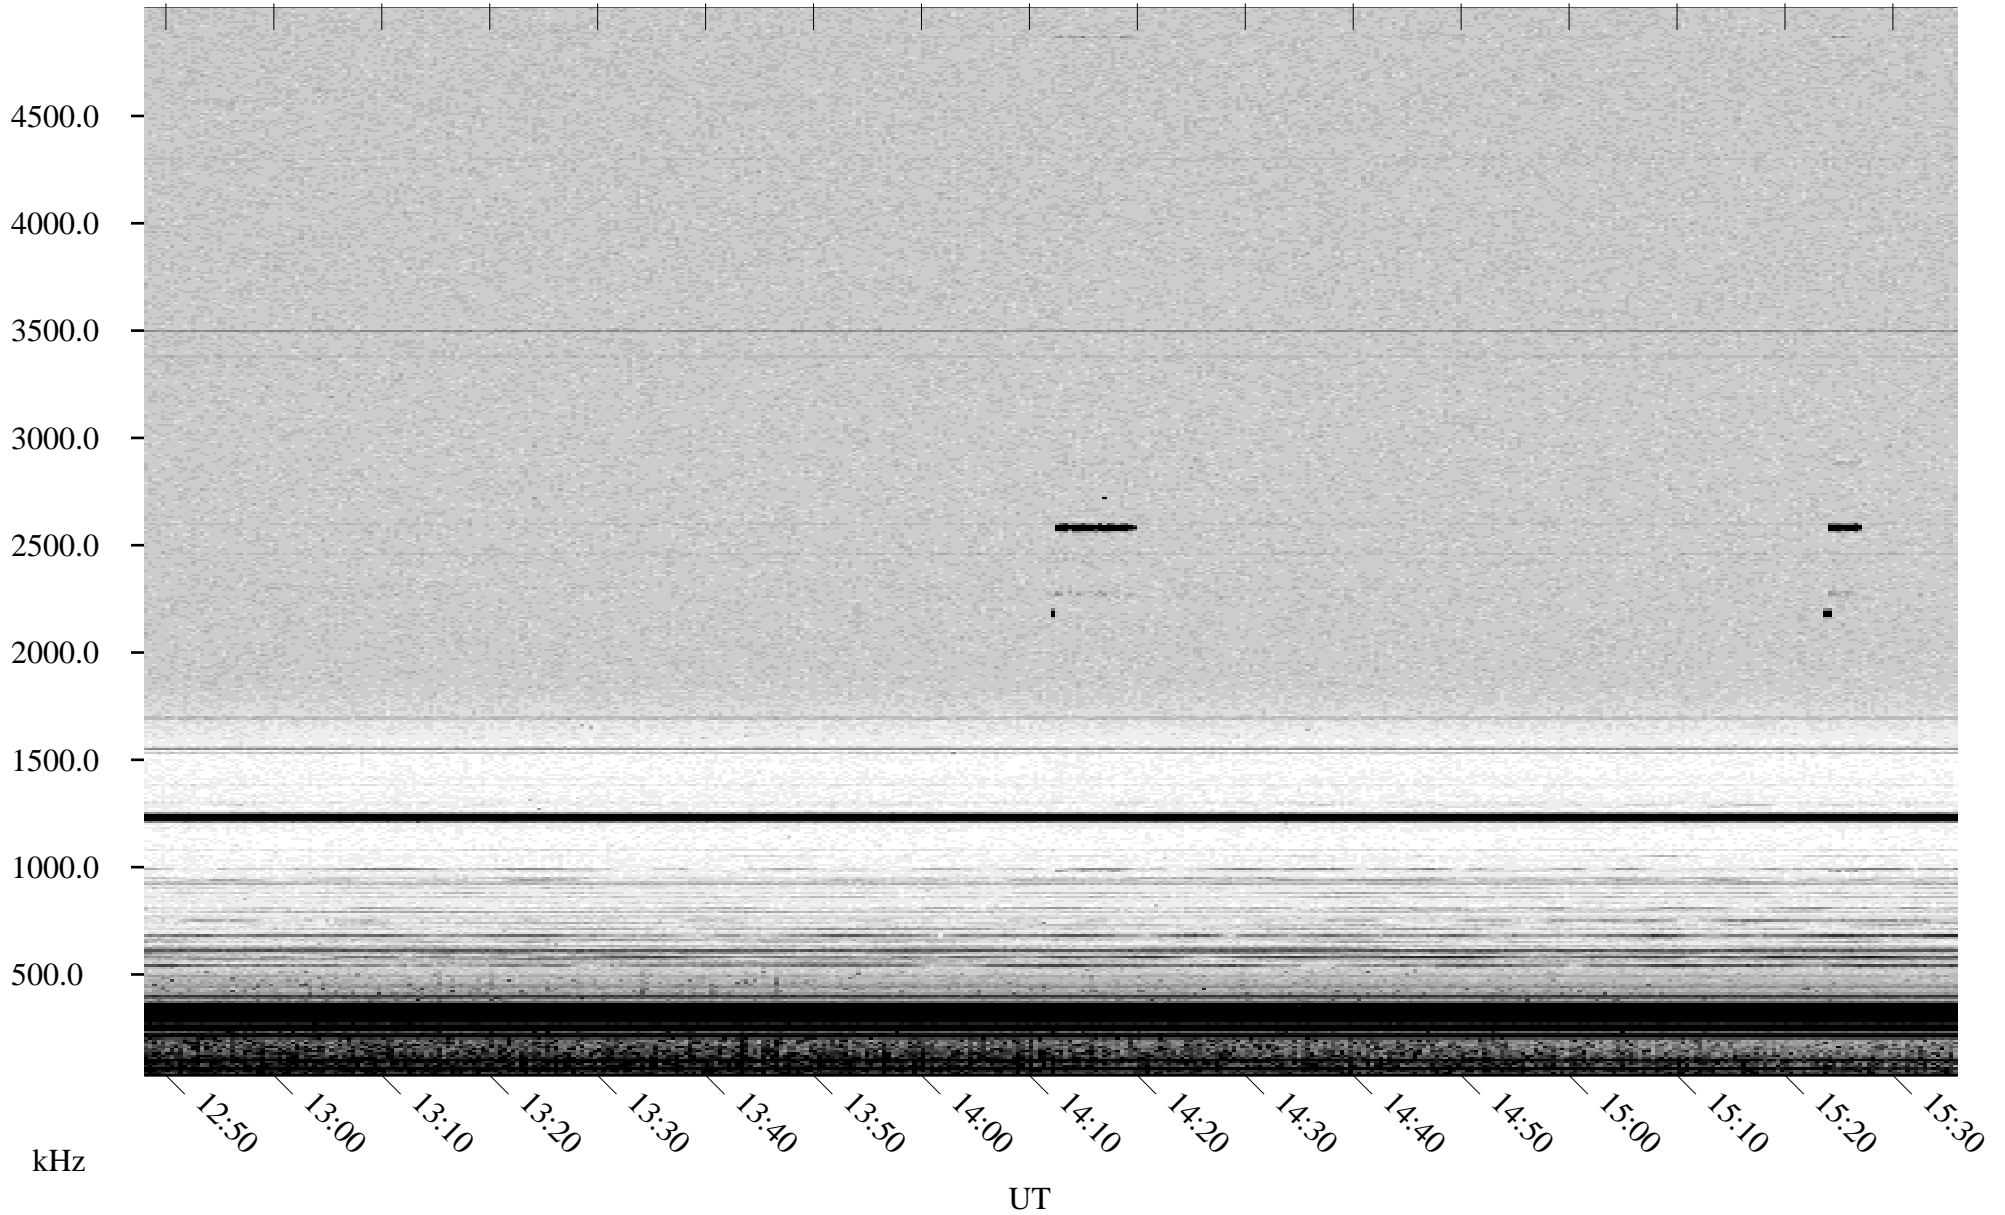

07/30/2002 Churchill, Manitoba

Linear Scale Black = 161 White = 15

ch02211l.r01m max_12

Page 1

07/30/2002 Churchill, Manitoba

Linear Scale Black = 161 White = 15

ch02211l.r01m max_12

Page 2

07/31/2002 Churchill, Manitoba

Linear Scale Black = 161 White = 15

ch02211l.r01m max_12

Page 3

07/31/2002 Churchill, Manitoba

Linear Scale Black = 161 White = 15

ch02211l.r01m max_12

Page 4

07/31/2002 Churchill, Manitoba

Linear Scale Black = 161 White = 15

ch02211l.r01m max_12

Page 5

07/31/2002 Churchill, Manitoba

Linear Scale Black = 161 White = 15

ch02211l.r01m max_12

Page 6

07/31/2002 Churchill, Manitoba

Linear Scale Black = 161 White = 15

ch02211l.r01m max_12

Page 7

07/31/2002 Churchill, Manitoba

Linear Scale Black = 161 White = 15

ch02211l.r01m max_12

Page 8