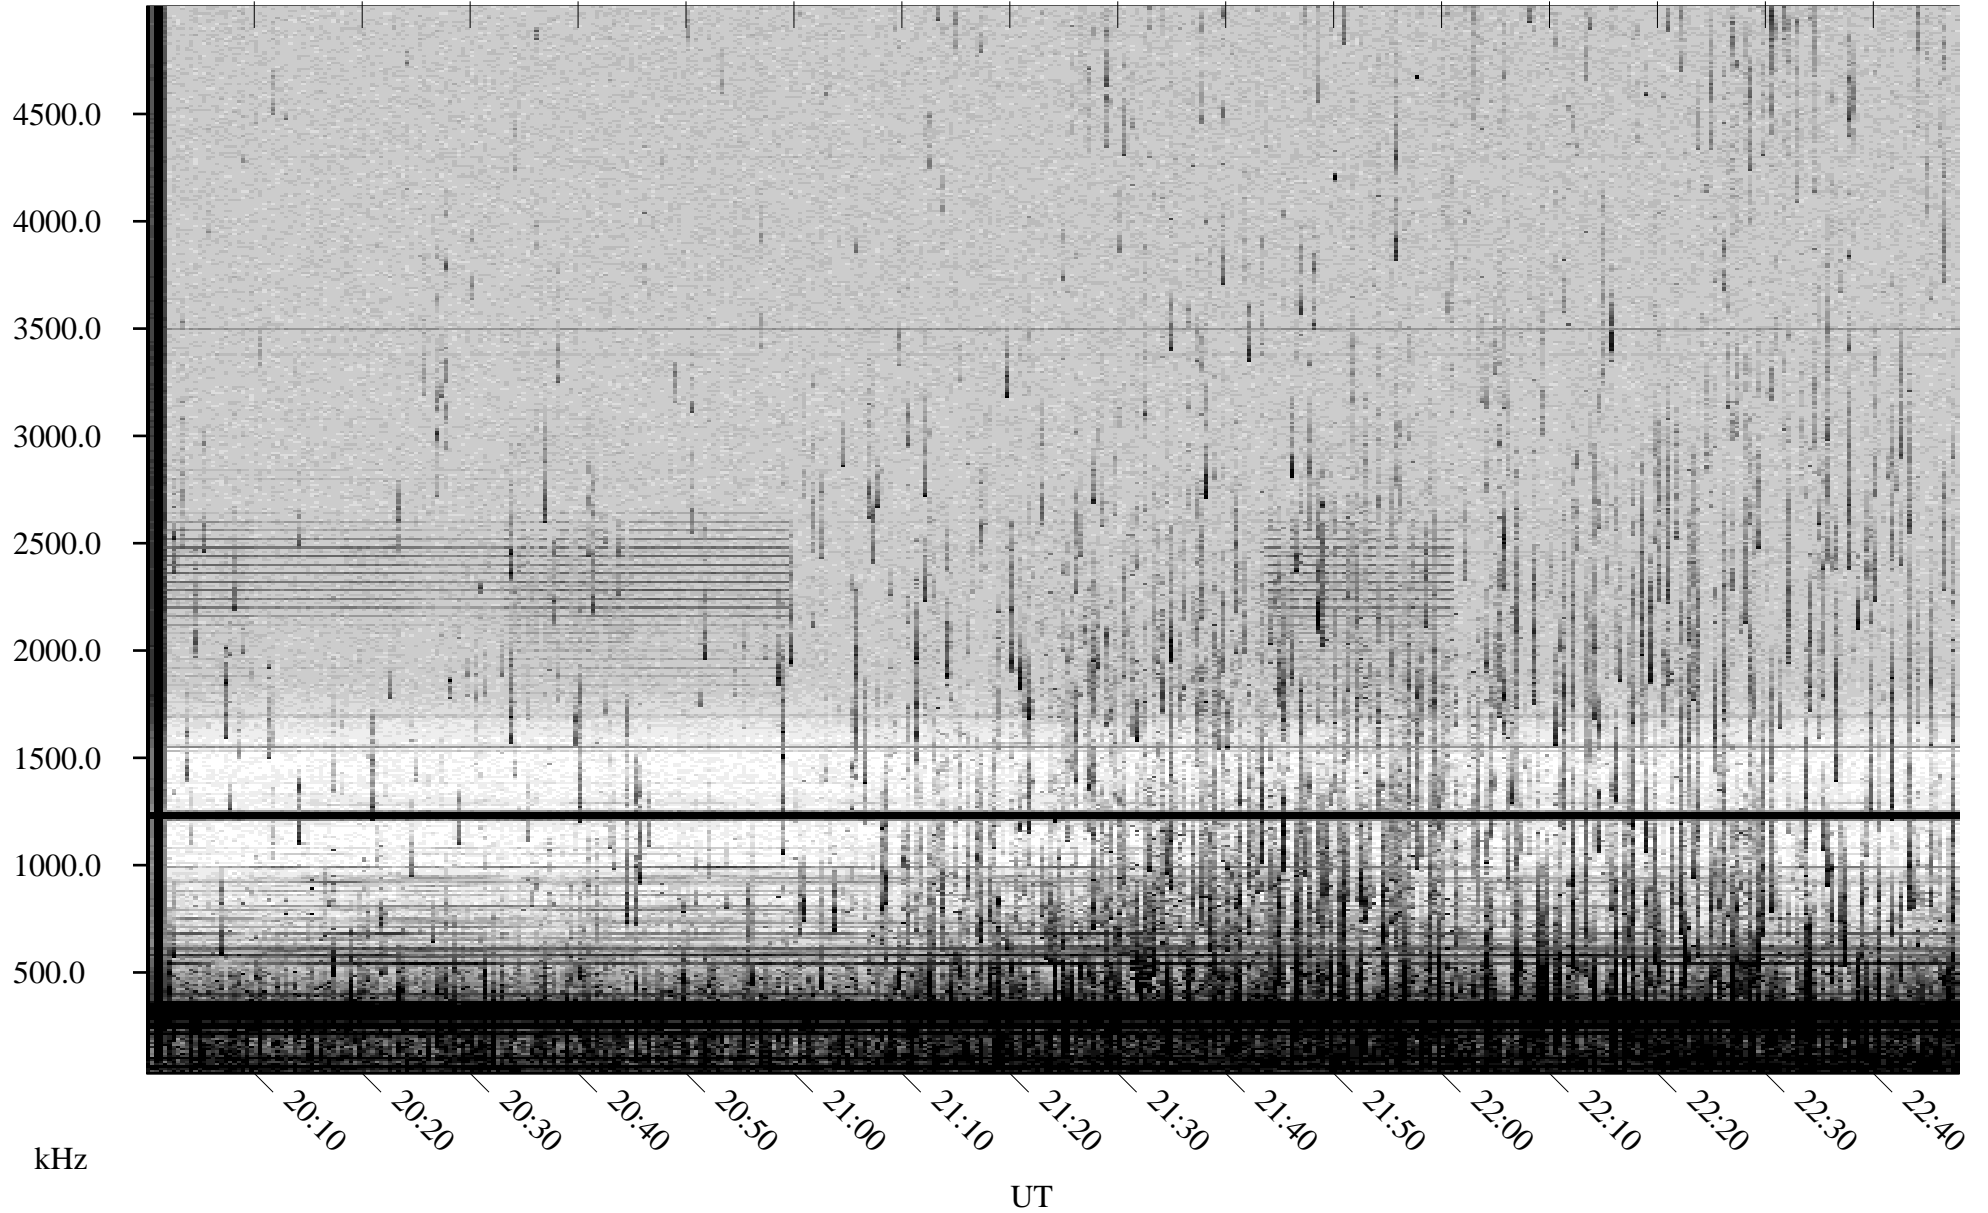

07/30/2002 Churchill, Manitoba

Linear Scale Black = 161 White = 15

ch02211l.r01m max_12

Page 1

07/30/2002 Churchill, Manitoba

Linear Scale Black = 161 White = 15

ch02211l.r01m max_12

Page 2

07/31/2002 Churchill, Manitoba

Linear Scale Black = 161 White = 15

ch02211l.r01m max_12

Page 3

07/31/2002 Churchill, Manitoba

Linear Scale Black = 161 White = 15

ch02211l.r01m max_12

Page 4

07/31/2002 Churchill, Manitoba

Linear Scale Black = 161 White = 15

ch02211l.r01m max_12

Page 5

07/31/2002 Churchill, Manitoba

Linear Scale Black = 161 White = 15

ch02211l.r01m max_12

Page 6

07/31/2002 Churchill, Manitoba

Linear Scale Black = 161 White = 15

ch02211l.r01m max_12

Page 7

07/31/2002 Churchill, Manitoba

Linear Scale Black = 161 White = 15

ch02211l.r01m max_12

Page 8