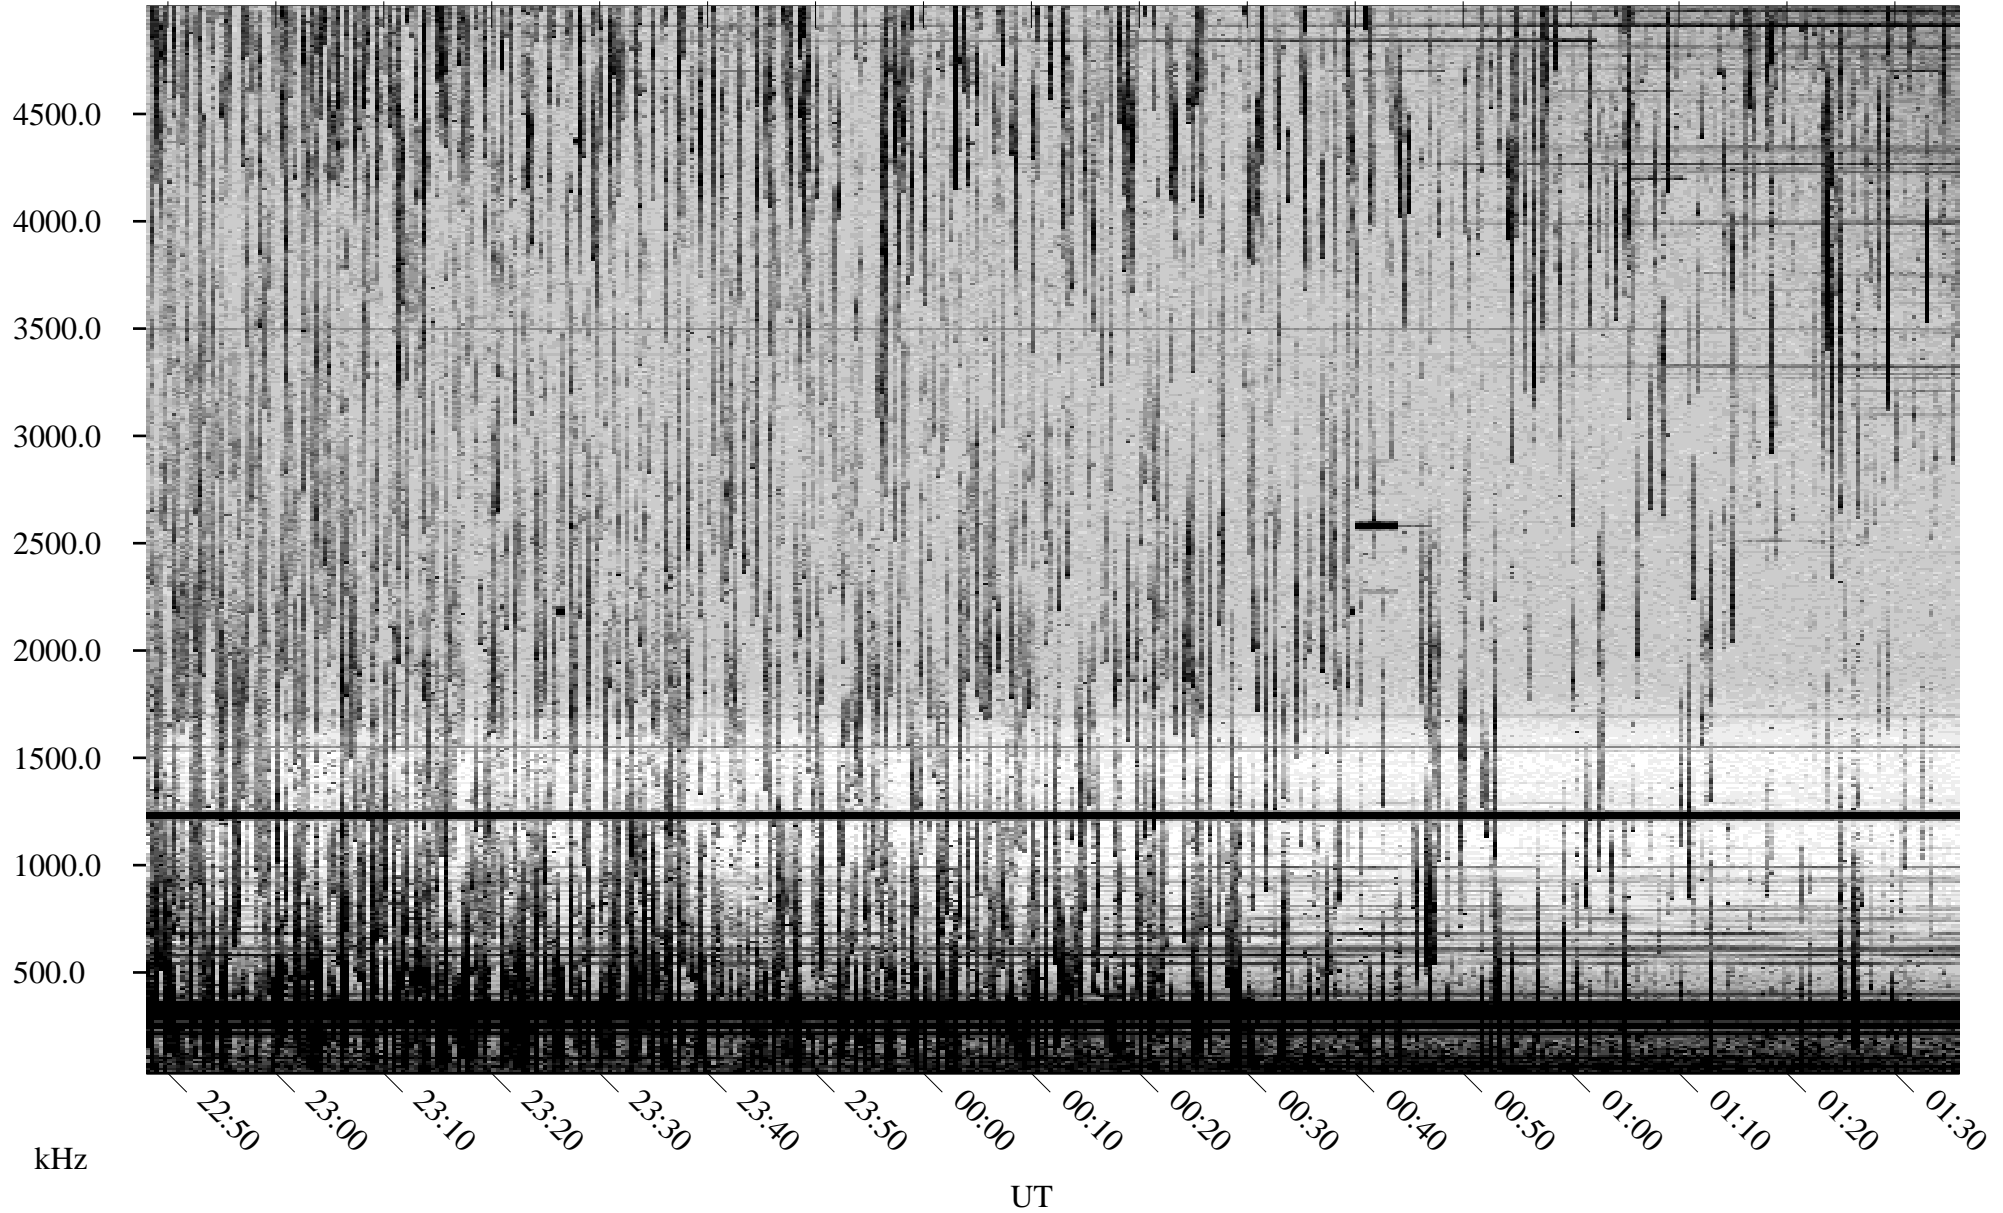

07/31/2002 Churchill, Manitoba

Linear Scale Black = 161 White = 15

ch02212l.r00m max_12

Page 1

07/31/2002 Churchill, Manitoba

Linear Scale Black = 161 White = 15

ch02212l.r00m max_12

Page 2

08/01/2002 Churchill, Manitoba

Linear Scale Black = 161 White = 15

ch02212l.r00m max_12

Page 3

08/01/2002 Churchill, Manitoba

Linear Scale Black = 161 White = 15

ch02212l.r00m max_12

Page 4

08/01/2002 Churchill, Manitoba

Linear Scale Black = 161 White = 15

ch02212l.r00m max_12

Page 5

08/01/2002 Churchill, Manitoba

Linear Scale Black = 161 White = 15

ch02212l.r00m max_12

Page 6

08/01/2002 Churchill, Manitoba

Linear Scale Black = 161 White = 15

ch02212l.r00m max_12

Page 7

08/01/2002 Churchill, Manitoba

Linear Scale Black = 161 White = 15

ch02212l.r00m max_12