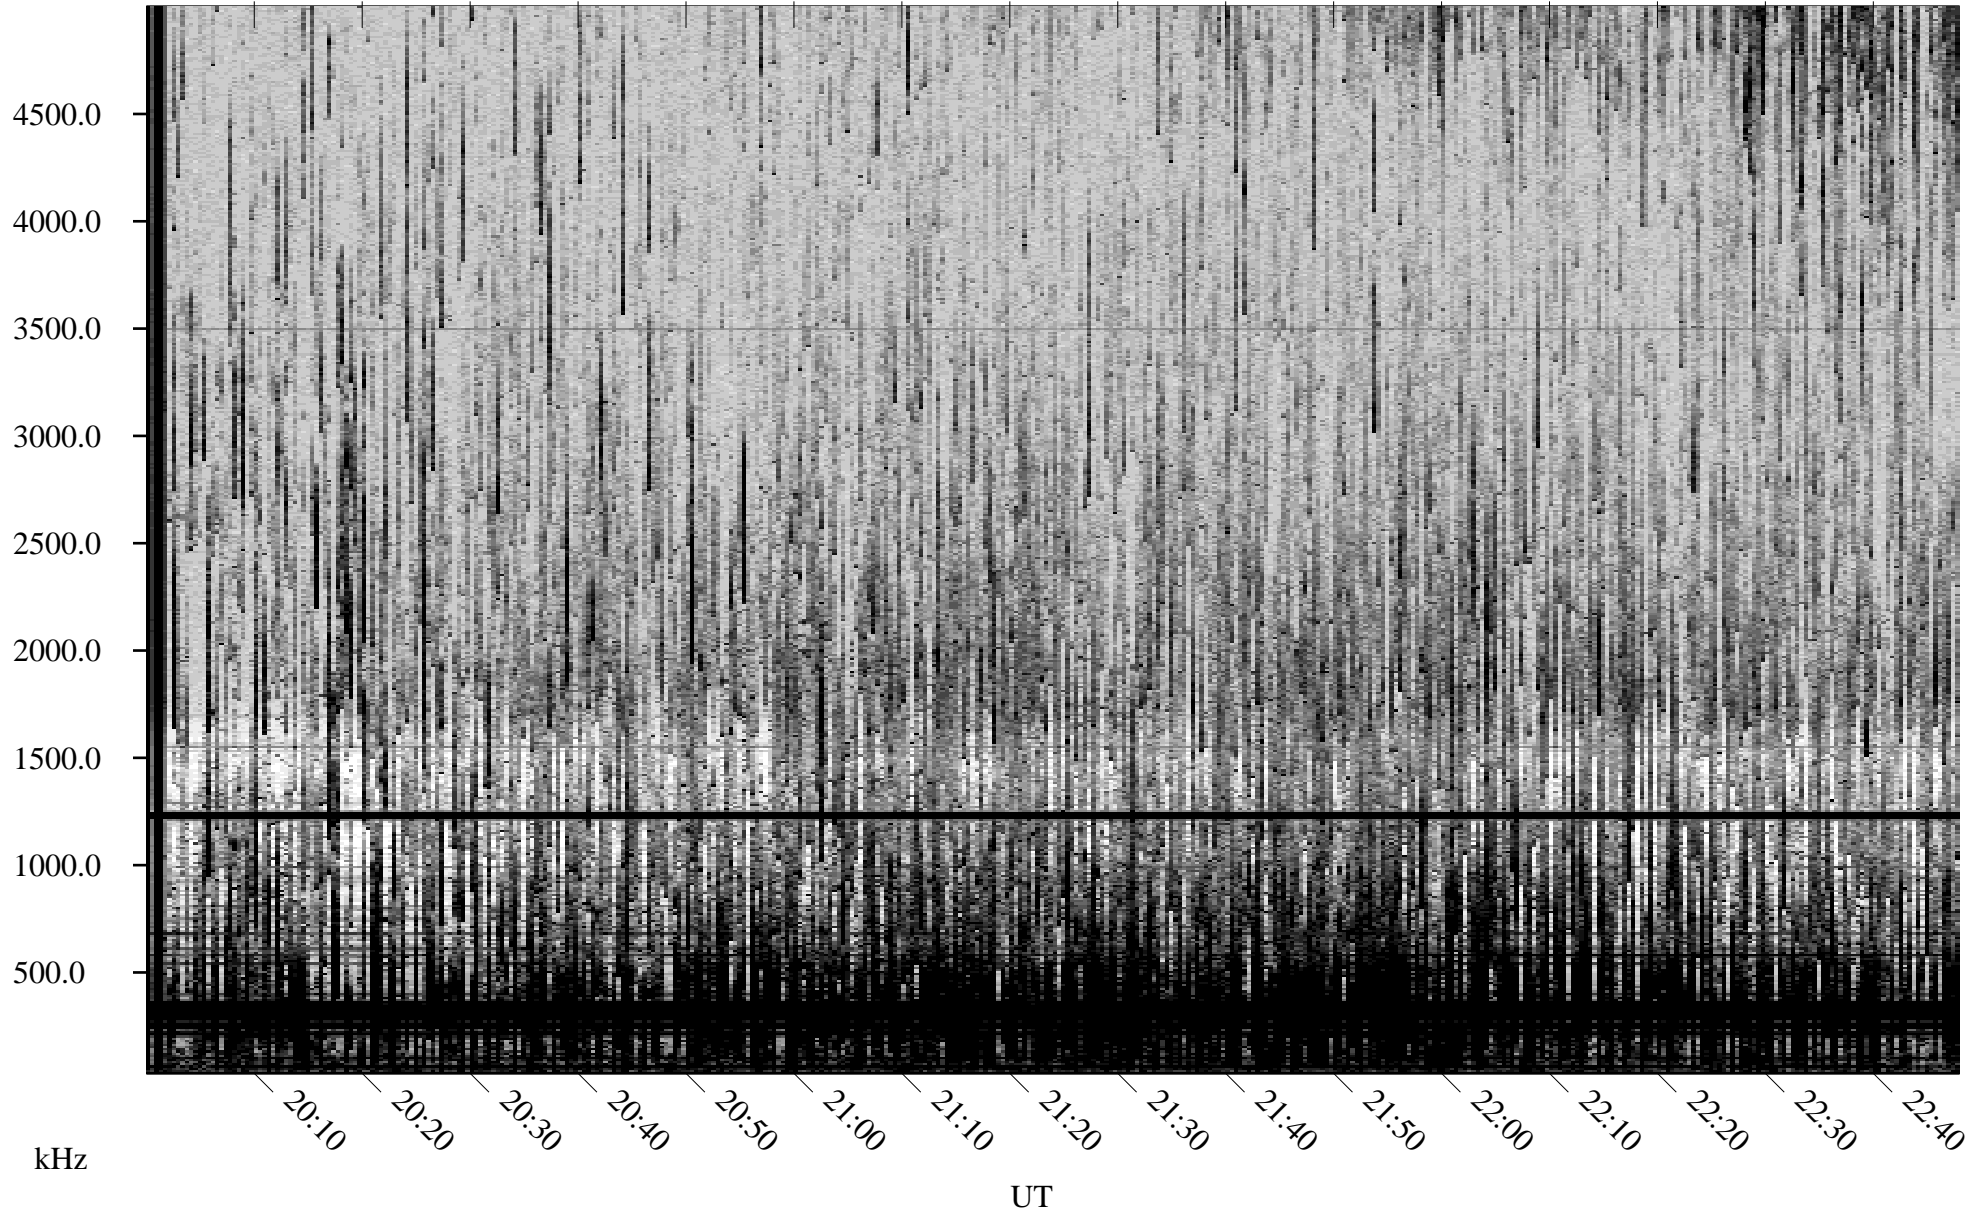

07/31/2002 Churchill, Manitoba

Linear Scale Black = 161 White = 15

ch02212l.r00m max_12

Page 1

07/31/2002 Churchill, Manitoba

Linear Scale Black = 161 White = 15

ch02212l.r00m max_12

Page 2

08/01/2002 Churchill, Manitoba

Linear Scale Black = 161 White = 15

ch02212l.r00m max_12

Page 3

08/01/2002 Churchill, Manitoba

Linear Scale Black = 161 White = 15

ch02212l.r00m max_12

Page 4

08/01/2002 Churchill, Manitoba

Linear Scale Black = 161 White = 15

ch02212l.r00m max_12

Page 5

08/01/2002 Churchill, Manitoba

Linear Scale Black = 161 White = 15

ch02212l.r00m max_12

Page 6

08/01/2002 Churchill, Manitoba

Linear Scale Black = 161 White = 15

ch02212l.r00m max_12

Page 7

08/01/2002 Churchill, Manitoba

Linear Scale Black = 161 White = 15

ch02212l.r00m max_12