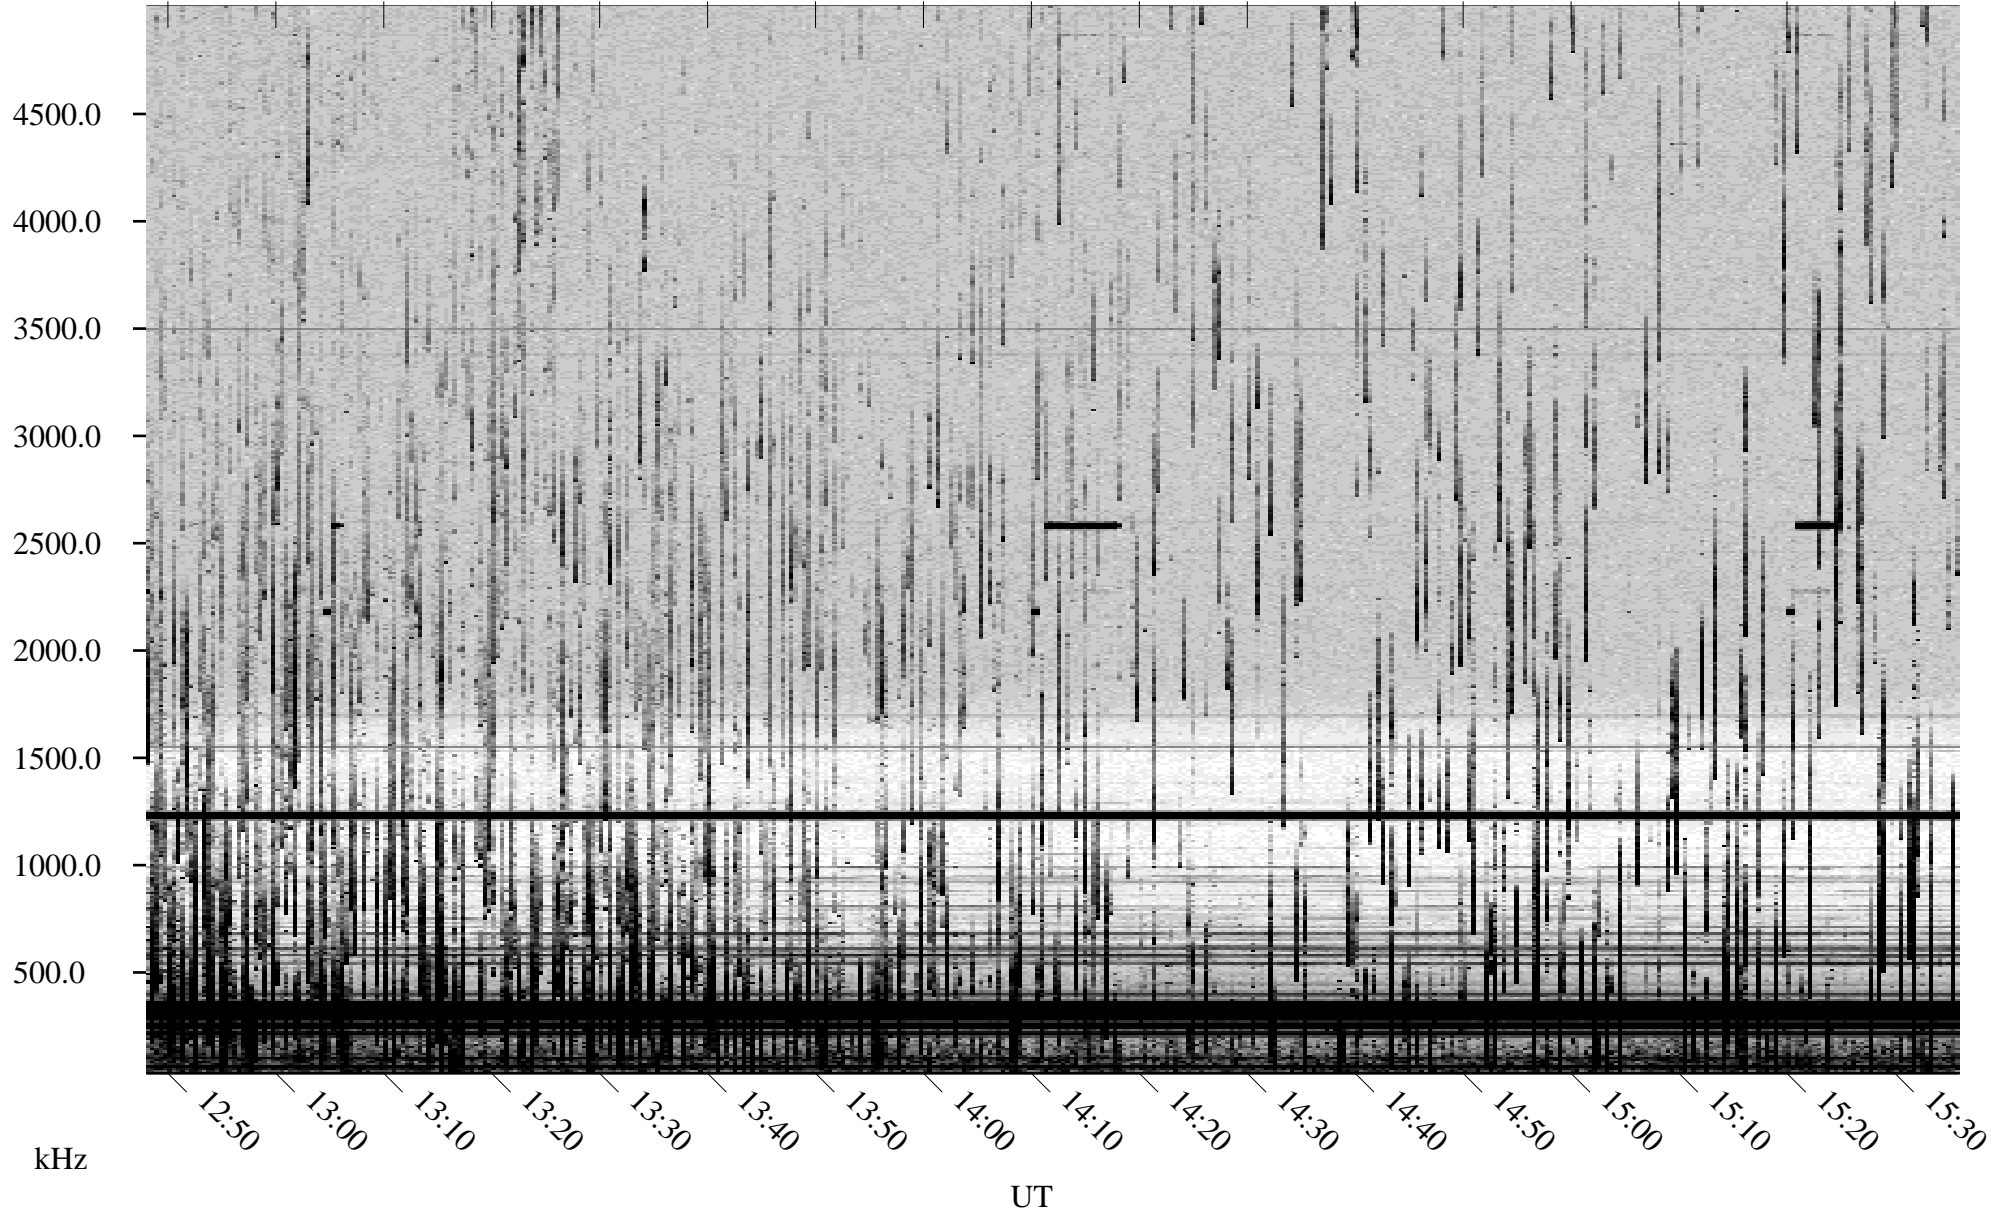

07/31/2002 Churchill, Manitoba

Linear Scale Black = 161 White = 15

ch02212l.r00m max_12

Page 1

07/31/2002 Churchill, Manitoba

Linear Scale Black = 161 White = 15

ch02212l.r00m max_12

Page 2

08/01/2002 Churchill, Manitoba

Linear Scale Black = 161 White = 15

ch02212l.r00m max_12

Page 3

08/01/2002 Churchill, Manitoba

Linear Scale Black = 161 White = 15

ch02212l.r00m max_12

Page 4

08/01/2002 Churchill, Manitoba

Linear Scale Black = 161 White = 15

ch02212l.r00m max_12

Page 5

08/01/2002 Churchill, Manitoba

Linear Scale Black = 161 White = 15

ch02212l.r00m max_12

Page 6

08/01/2002 Churchill, Manitoba

Linear Scale Black = 161 White = 15

ch02212l.r00m max_12

Page 7

08/01/2002 Churchill, Manitoba

Linear Scale Black = 161 White = 15

ch02212l.r00m max_12