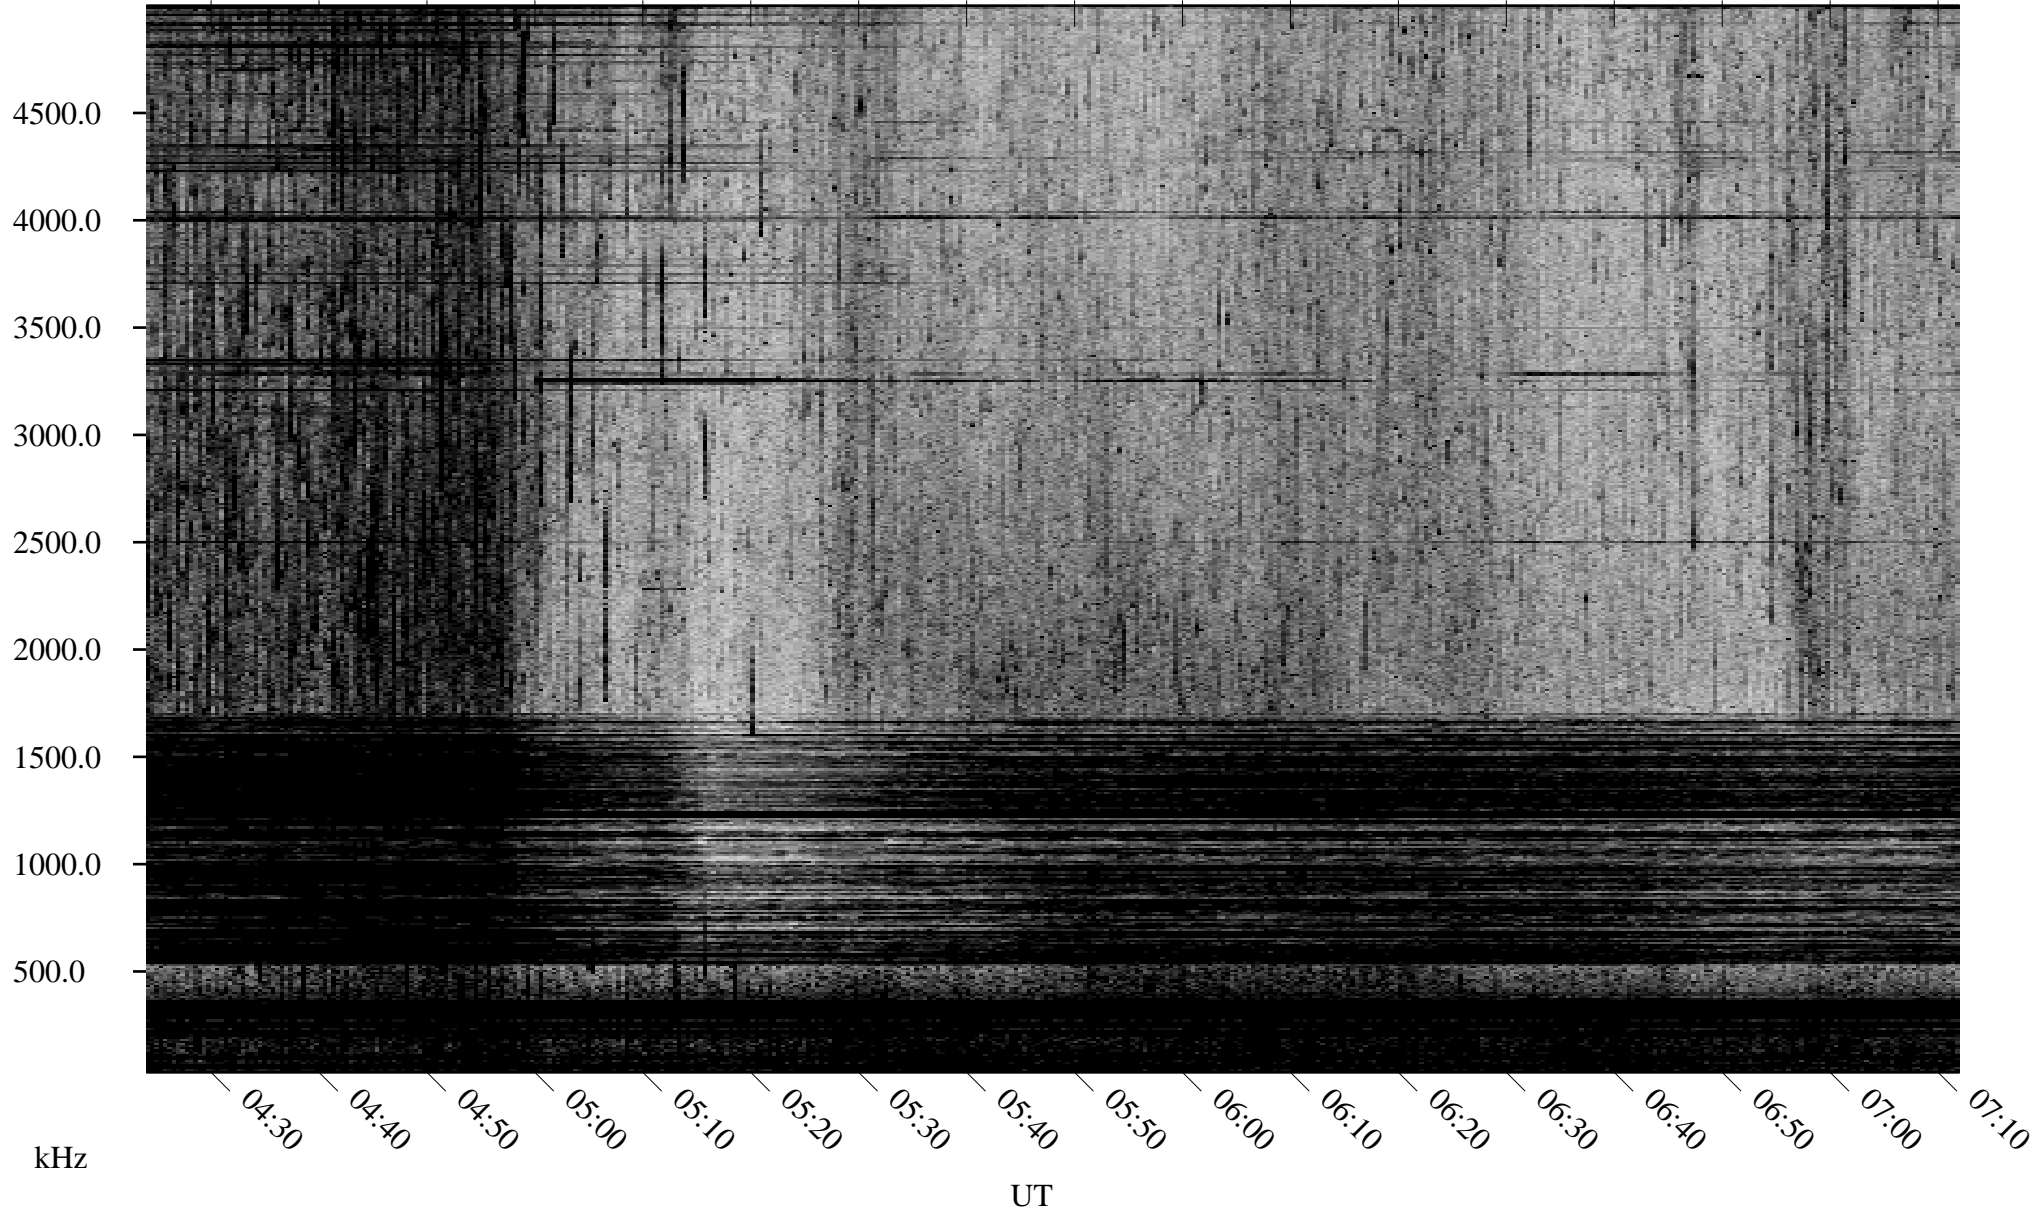

07/31/2002 Churchill, Manitoba

Linear Scale Black = 161 White = 15

ch02212l.r00m max_12

Page 1

07/31/2002 Churchill, Manitoba

Linear Scale Black = 161 White = 15

ch02212l.r00m max_12

Page 2

08/01/2002 Churchill, Manitoba

Linear Scale Black = 161 White = 15

ch02212l.r00m max_12

Page 3

08/01/2002 Churchill, Manitoba

Linear Scale Black = 161 White = 15

ch02212l.r00m max_12

Page 4

08/01/2002 Churchill, Manitoba

Linear Scale Black = 161 White = 15

ch02212l.r00m max_12

Page 5

08/01/2002 Churchill, Manitoba

Linear Scale Black = 161 White = 15

ch02212l.r00m max_12

Page 6

08/01/2002 Churchill, Manitoba

Linear Scale Black = 161 White = 15

ch02212l.r00m max_12

Page 7

08/01/2002 Churchill, Manitoba

Linear Scale Black = 161 White = 15

ch02212l.r00m max_12