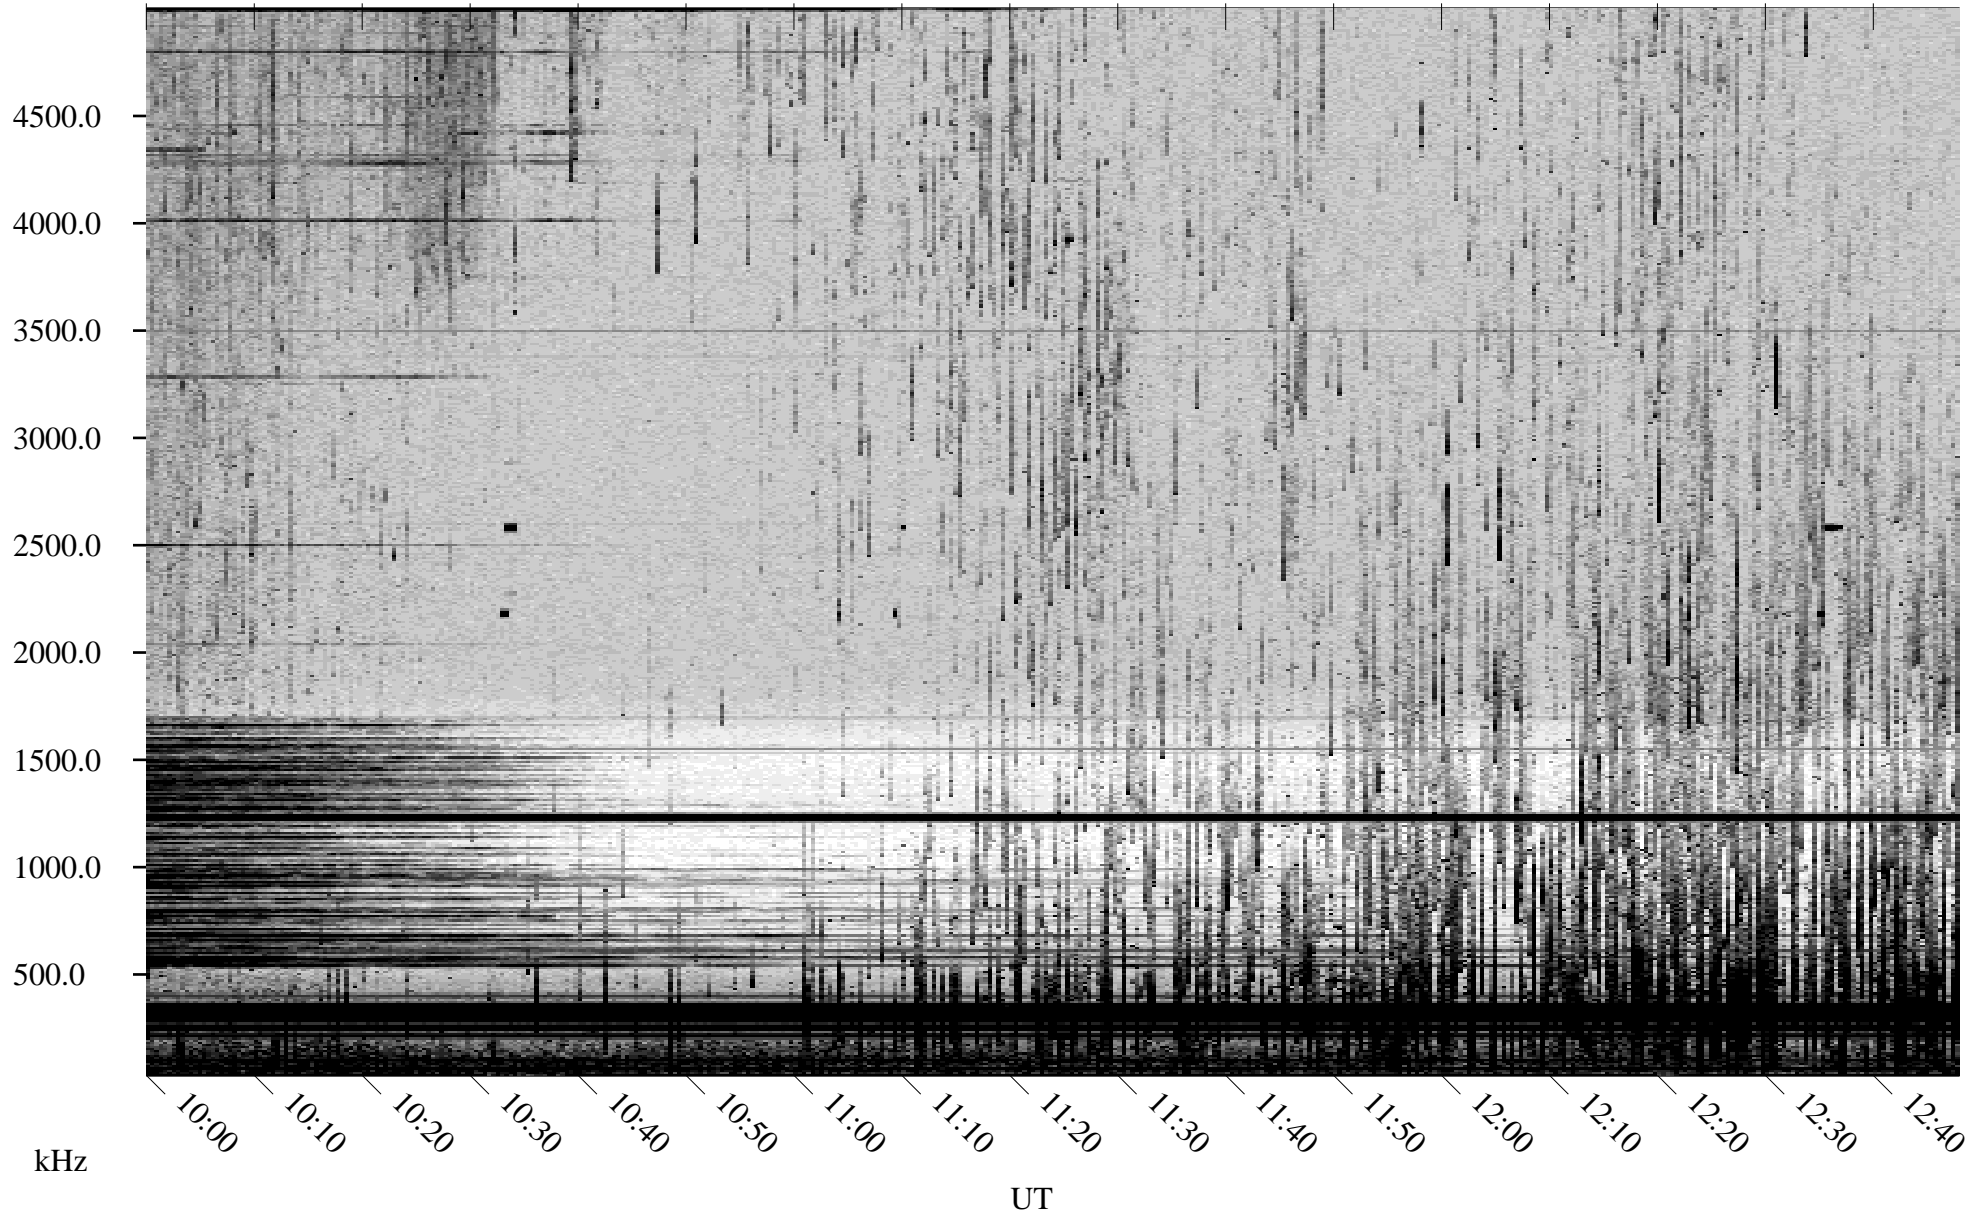

07/31/2002 Churchill, Manitoba

Linear Scale Black = 161 White = 15

ch02212l.r00m max_12

Page 1

07/31/2002 Churchill, Manitoba

Linear Scale Black = 161 White = 15

ch02212l.r00m max_12

Page 2

08/01/2002 Churchill, Manitoba

Linear Scale Black = 161 White = 15

ch02212l.r00m max_12

Page 3

08/01/2002 Churchill, Manitoba

Linear Scale Black = 161 White = 15

ch02212l.r00m max_12

Page 4

08/01/2002 Churchill, Manitoba

Linear Scale Black = 161 White = 15

ch02212l.r00m max_12

Page 5

08/01/2002 Churchill, Manitoba

Linear Scale Black = 161 White = 15

ch02212l.r00m max_12

Page 6

08/01/2002 Churchill, Manitoba

Linear Scale Black = 161 White = 15

ch02212l.r00m max_12

Page 7

08/01/2002 Churchill, Manitoba

Linear Scale Black = 161 White = 15

ch02212l.r00m max_12