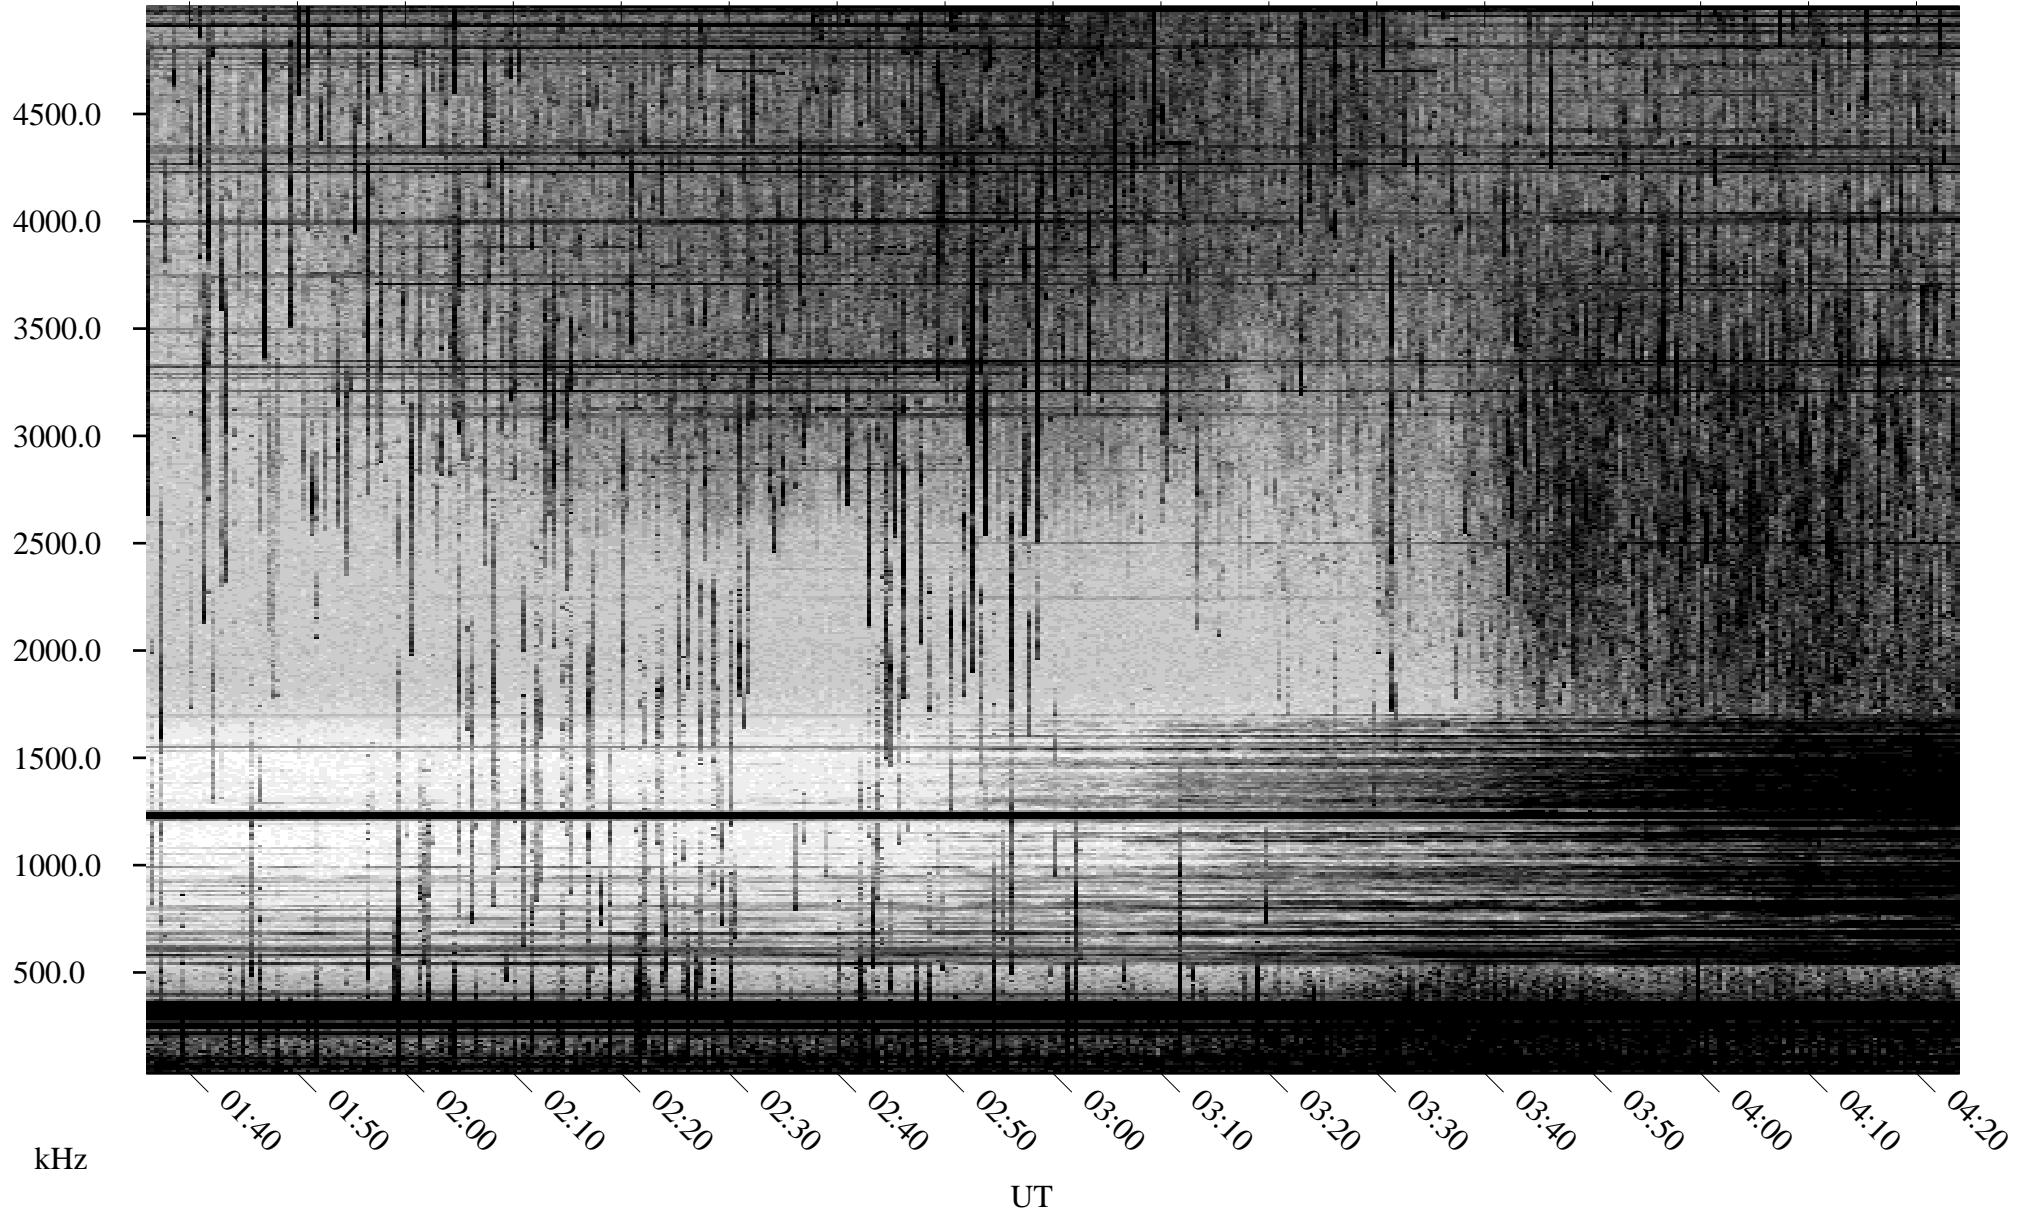

07/31/2002 Churchill, Manitoba

Linear Scale Black = 161 White = 15

ch02212l.r00m max_12

Page 1

07/31/2002 Churchill, Manitoba

Linear Scale Black = 161 White = 15

ch02212l.r00m max_12

Page 2

08/01/2002 Churchill, Manitoba

Linear Scale Black = 161 White = 15

ch02212l.r00m max_12

Page 3

08/01/2002 Churchill, Manitoba

Linear Scale Black = 161 White = 15

ch02212l.r00m max_12

Page 4

08/01/2002 Churchill, Manitoba

Linear Scale Black = 161 White = 15

ch02212l.r00m max_12

Page 5

08/01/2002 Churchill, Manitoba

Linear Scale Black = 161 White = 15

ch02212l.r00m max_12

Page 6

08/01/2002 Churchill, Manitoba

Linear Scale Black = 161 White = 15

ch02212l.r00m max_12

Page 7

08/01/2002 Churchill, Manitoba

Linear Scale Black = 161 White = 15

ch02212l.r00m max_12