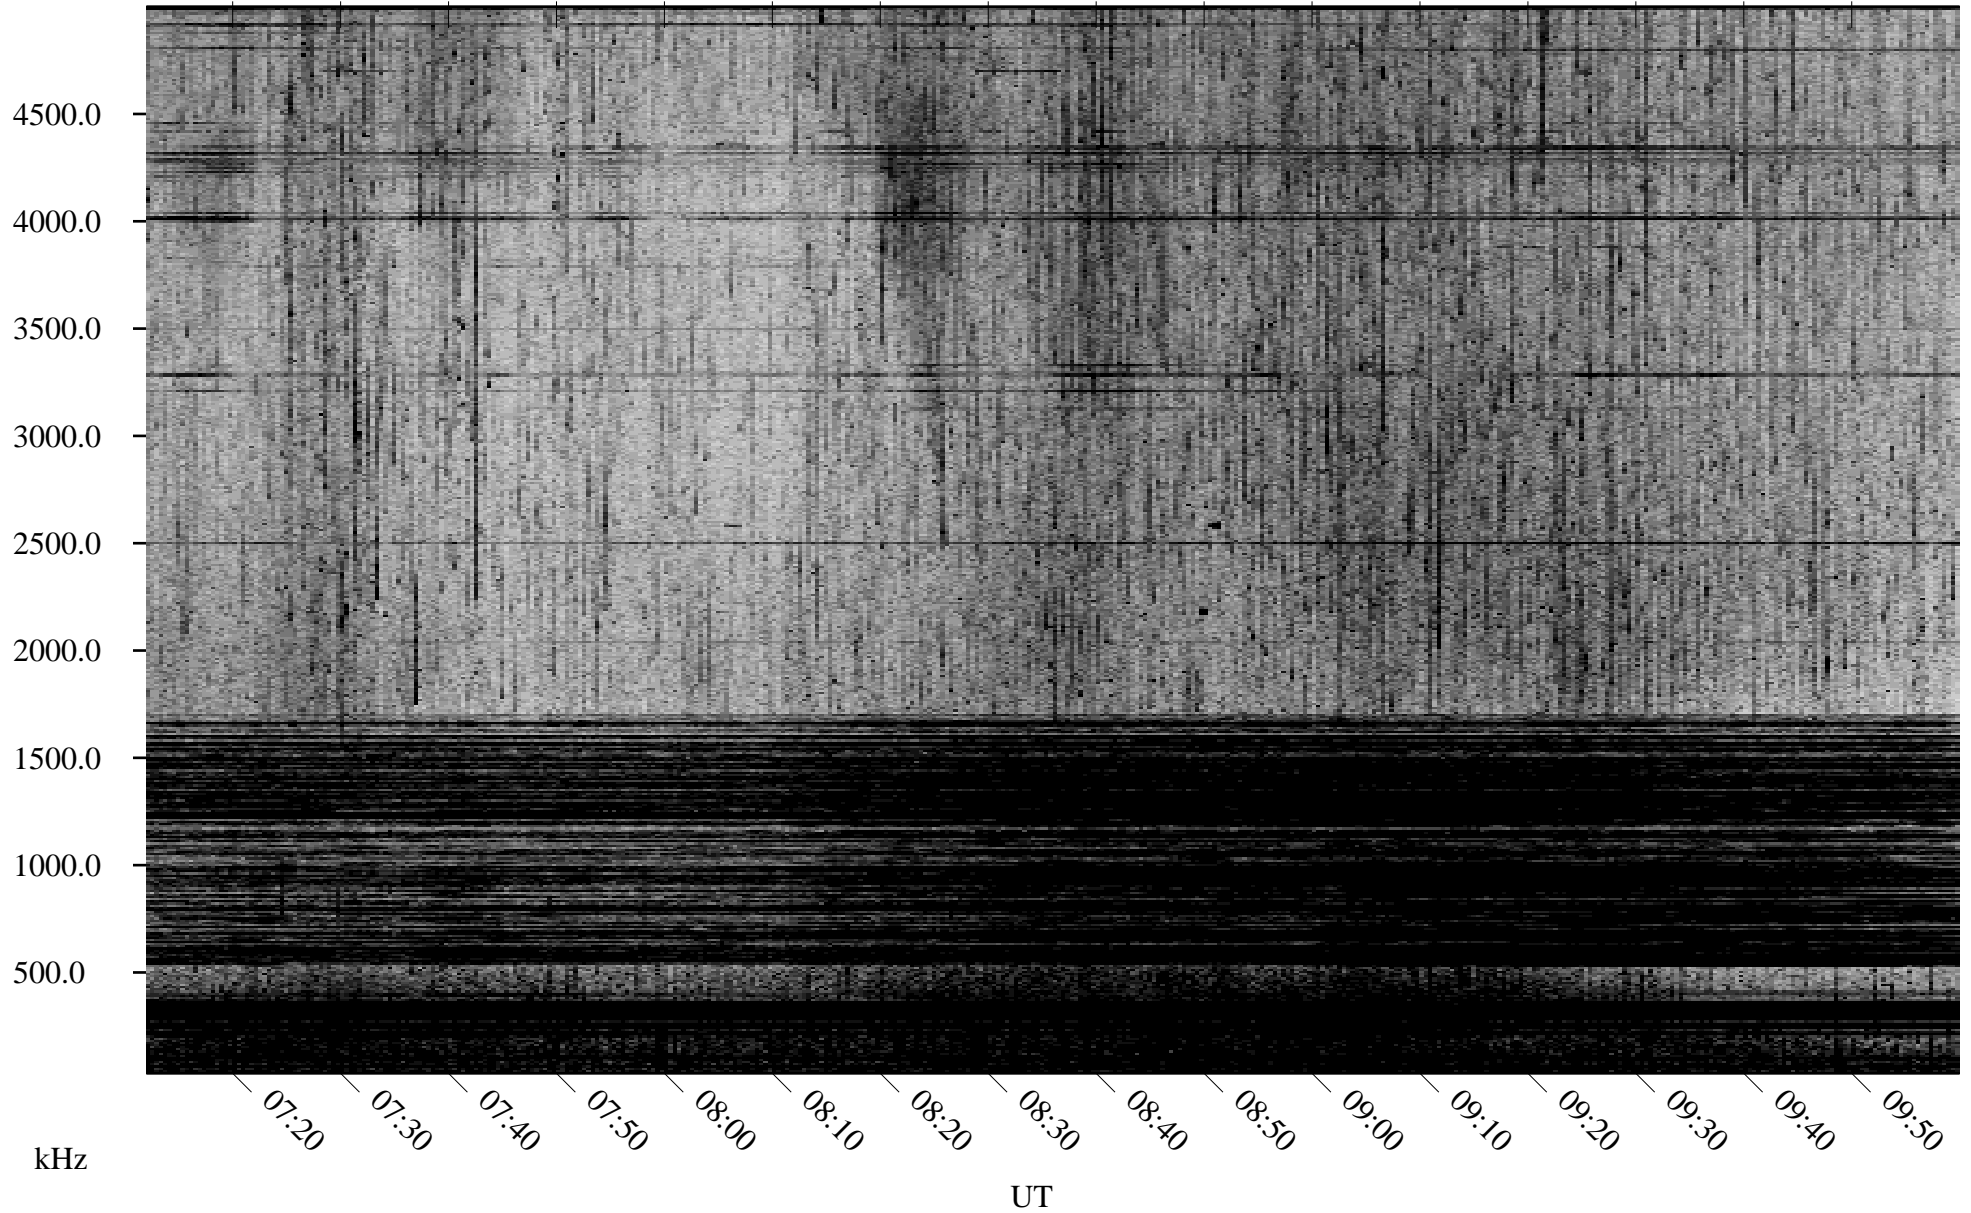

07/31/2002 Churchill, Manitoba

Linear Scale Black = 161 White = 15

ch02212l.r00m max_12

Page 1

07/31/2002 Churchill, Manitoba

Linear Scale Black = 161 White = 15

ch02212l.r00m max_12

Page 2

08/01/2002 Churchill, Manitoba

Linear Scale Black = 161 White = 15

ch02212l.r00m max_12

Page 3

08/01/2002 Churchill, Manitoba

Linear Scale Black = 161 White = 15

ch02212l.r00m max_12

Page 4

08/01/2002 Churchill, Manitoba

Linear Scale Black = 161 White = 15

ch02212l.r00m max_12

Page 5

08/01/2002 Churchill, Manitoba

Linear Scale Black = 161 White = 15

ch02212l.r00m max_12

Page 6

08/01/2002 Churchill, Manitoba

Linear Scale Black = 161 White = 15

ch02212l.r00m max_12

Page 7

08/01/2002 Churchill, Manitoba

Linear Scale Black = 161 White = 15

ch02212l.r00m max_12