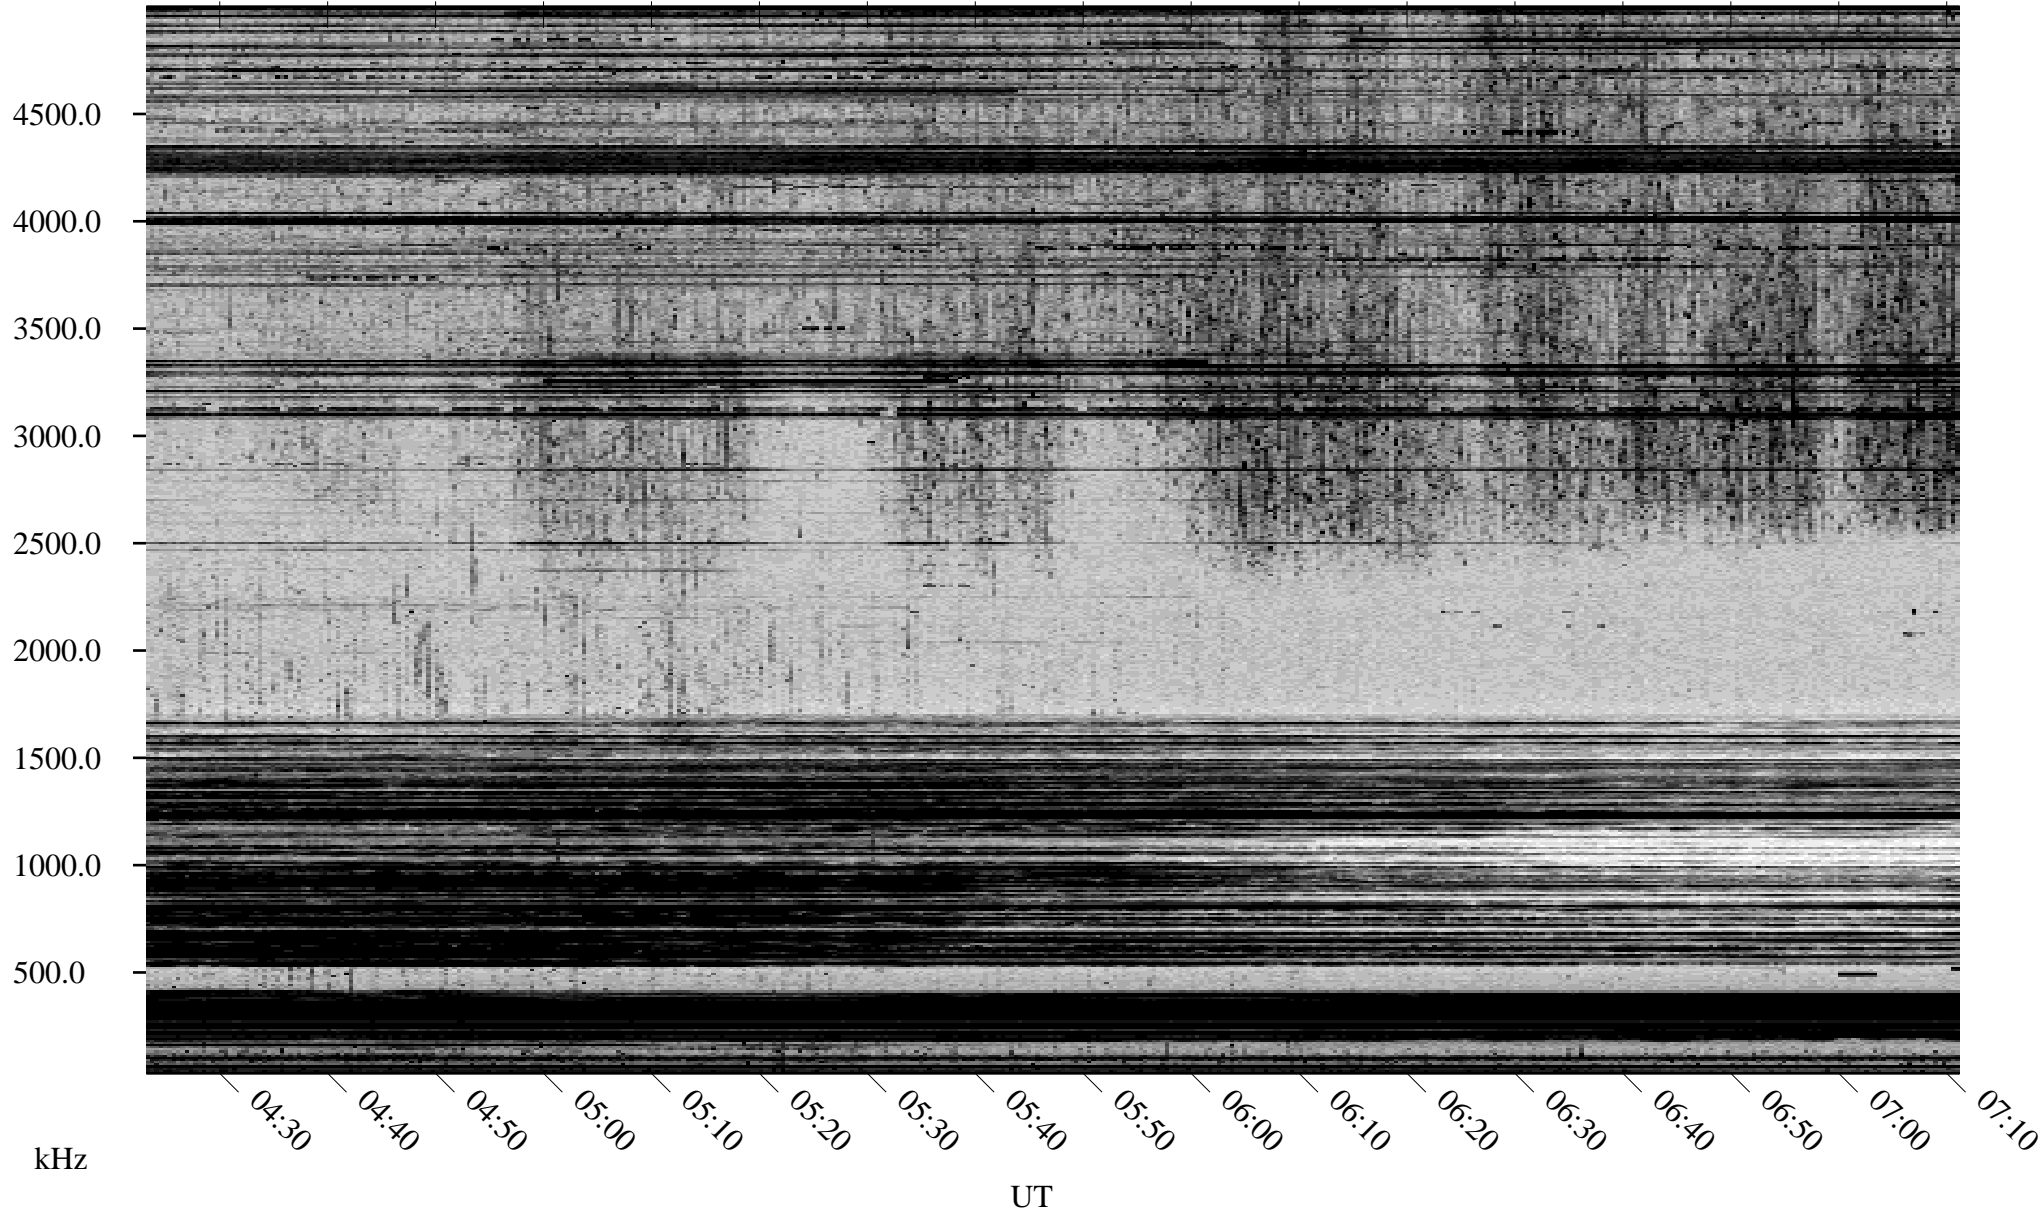

09/15/2002 Churchill, Manitoba

Linear Scale

Black = 161

White = 15

ch02258l.r00m max_12

Page 1

09/15/2002 Churchill, Manitoba

Linear Scale Black = 161 White = 15

ch02258l.r00m max_12

Page 2

09/16/2002 Churchill, Manitoba

Linear Scale Black = 161 White = 15

ch02258l.r00m max_12

Page 3

09/16/2002 Churchill, Manitoba

Linear Scale Black = 161 White = 15

ch02258l.r00m max_12

Page 4

09/16/2002 Churchill, Manitoba

Linear Scale Black = 161 White = 15

ch02258l.r00m max_12

Page 5

09/16/2002 Churchill, Manitoba

Linear Scale Black = 161 White = 15

ch02258l.r00m max_12

Page 6

09/16/2002 Churchill, Manitoba

Linear Scale Black = 161 White = 15

ch02258l.r00m max_12

Page 7

09/16/2002 Churchill, Manitoba

Linear Scale Black = 161 White = 15