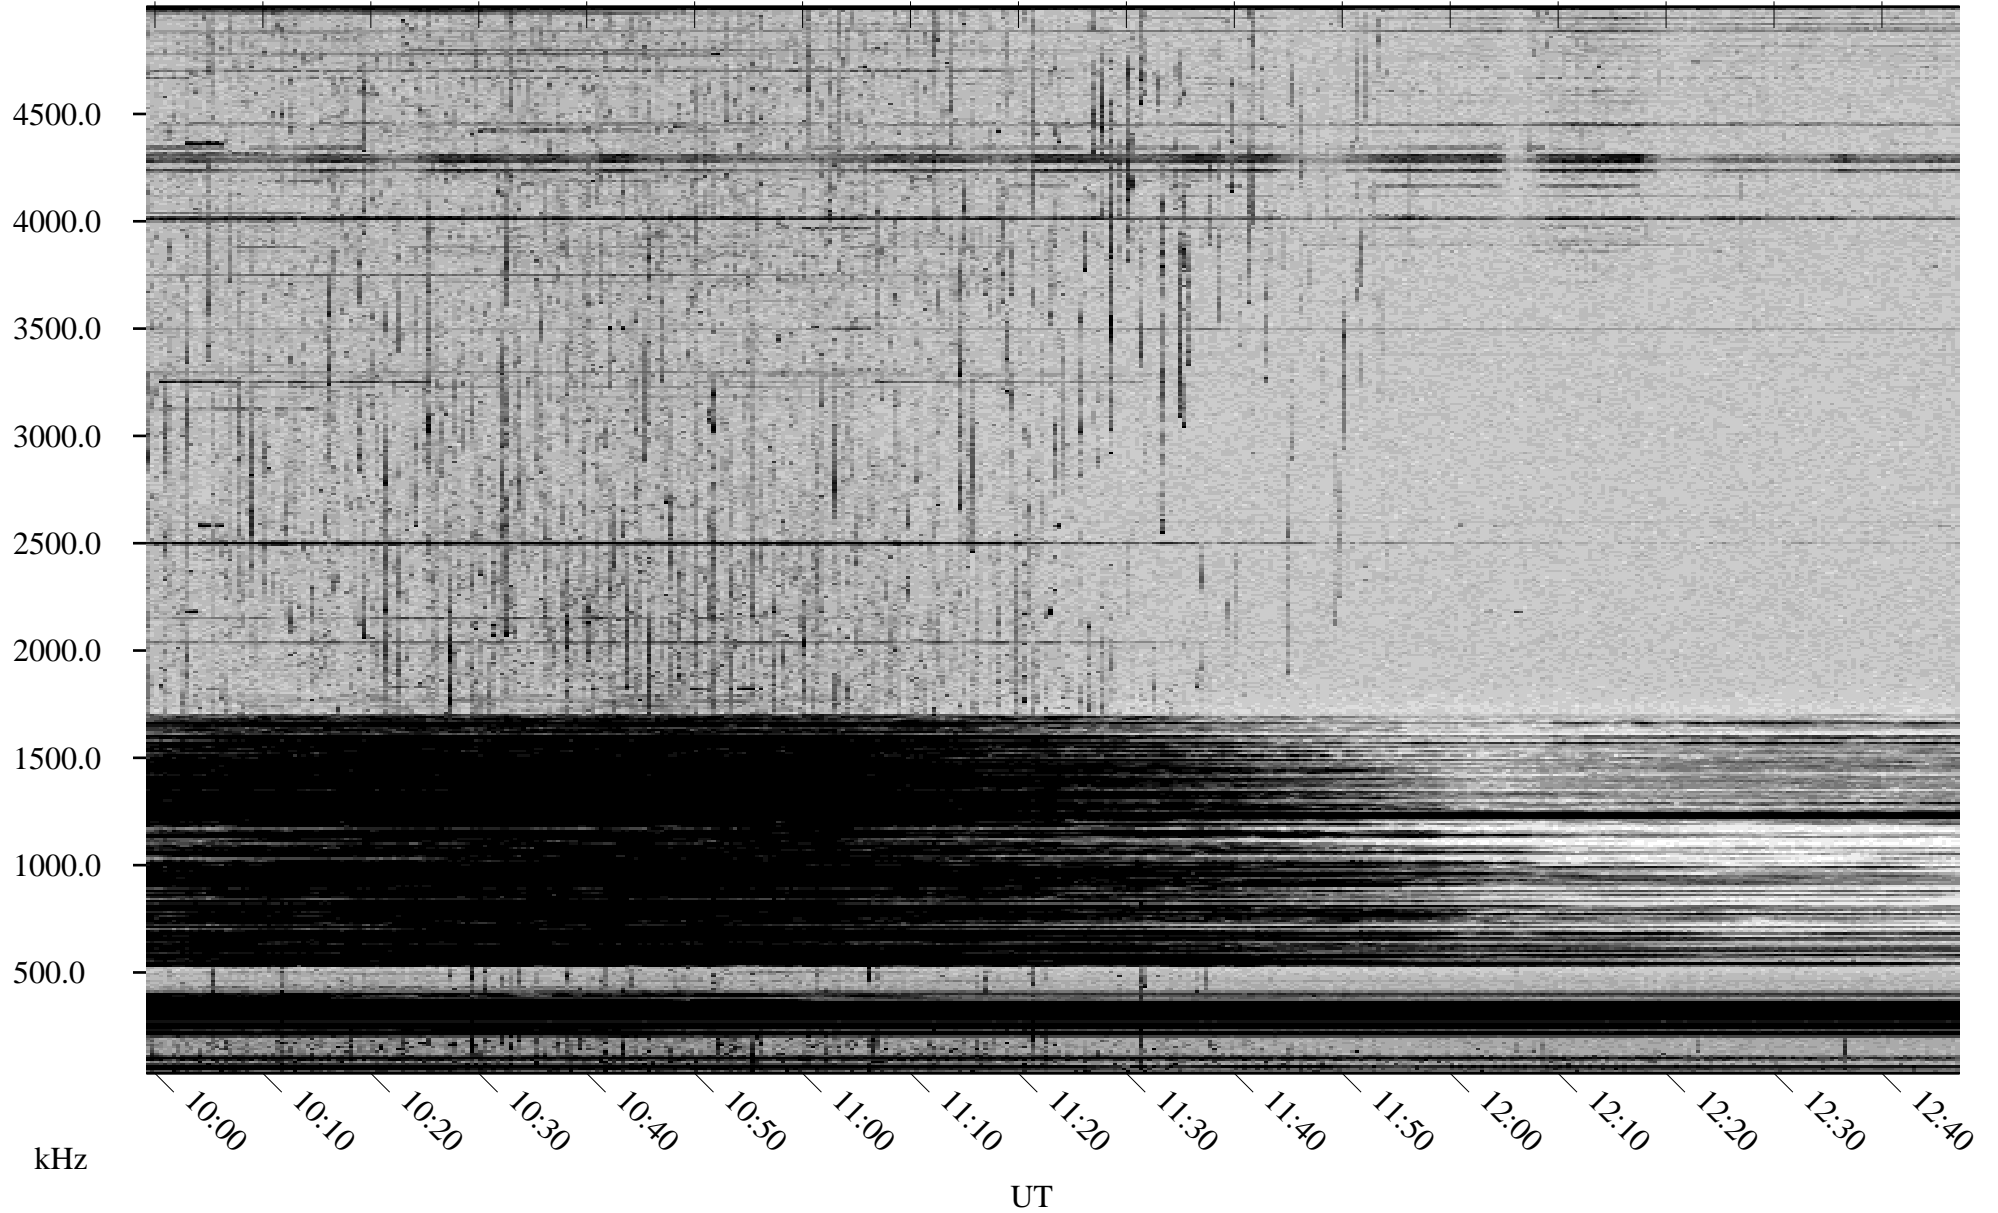

09/15/2002 Churchill, Manitoba

Linear Scale

Black = 161

White = 15

ch02258l.r00m max_12

Page 1

09/15/2002 Churchill, Manitoba

Linear Scale Black = 161 White = 15

ch02258l.r00m max_12

Page 2

09/16/2002 Churchill, Manitoba

Linear Scale Black = 161 White = 15

ch02258l.r00m max_12

Page 3

09/16/2002 Churchill, Manitoba

Linear Scale Black = 161 White = 15

ch02258l.r00m max_12

Page 4

09/16/2002 Churchill, Manitoba

Linear Scale Black = 161 White = 15

ch02258l.r00m max_12

Page 5

09/16/2002 Churchill, Manitoba

Linear Scale Black = 161 White = 15

ch02258l.r00m max_12

Page 6

09/16/2002 Churchill, Manitoba

Linear Scale Black = 161 White = 15

ch02258l.r00m max_12

Page 7

09/16/2002 Churchill, Manitoba

Linear Scale Black = 161 White = 15