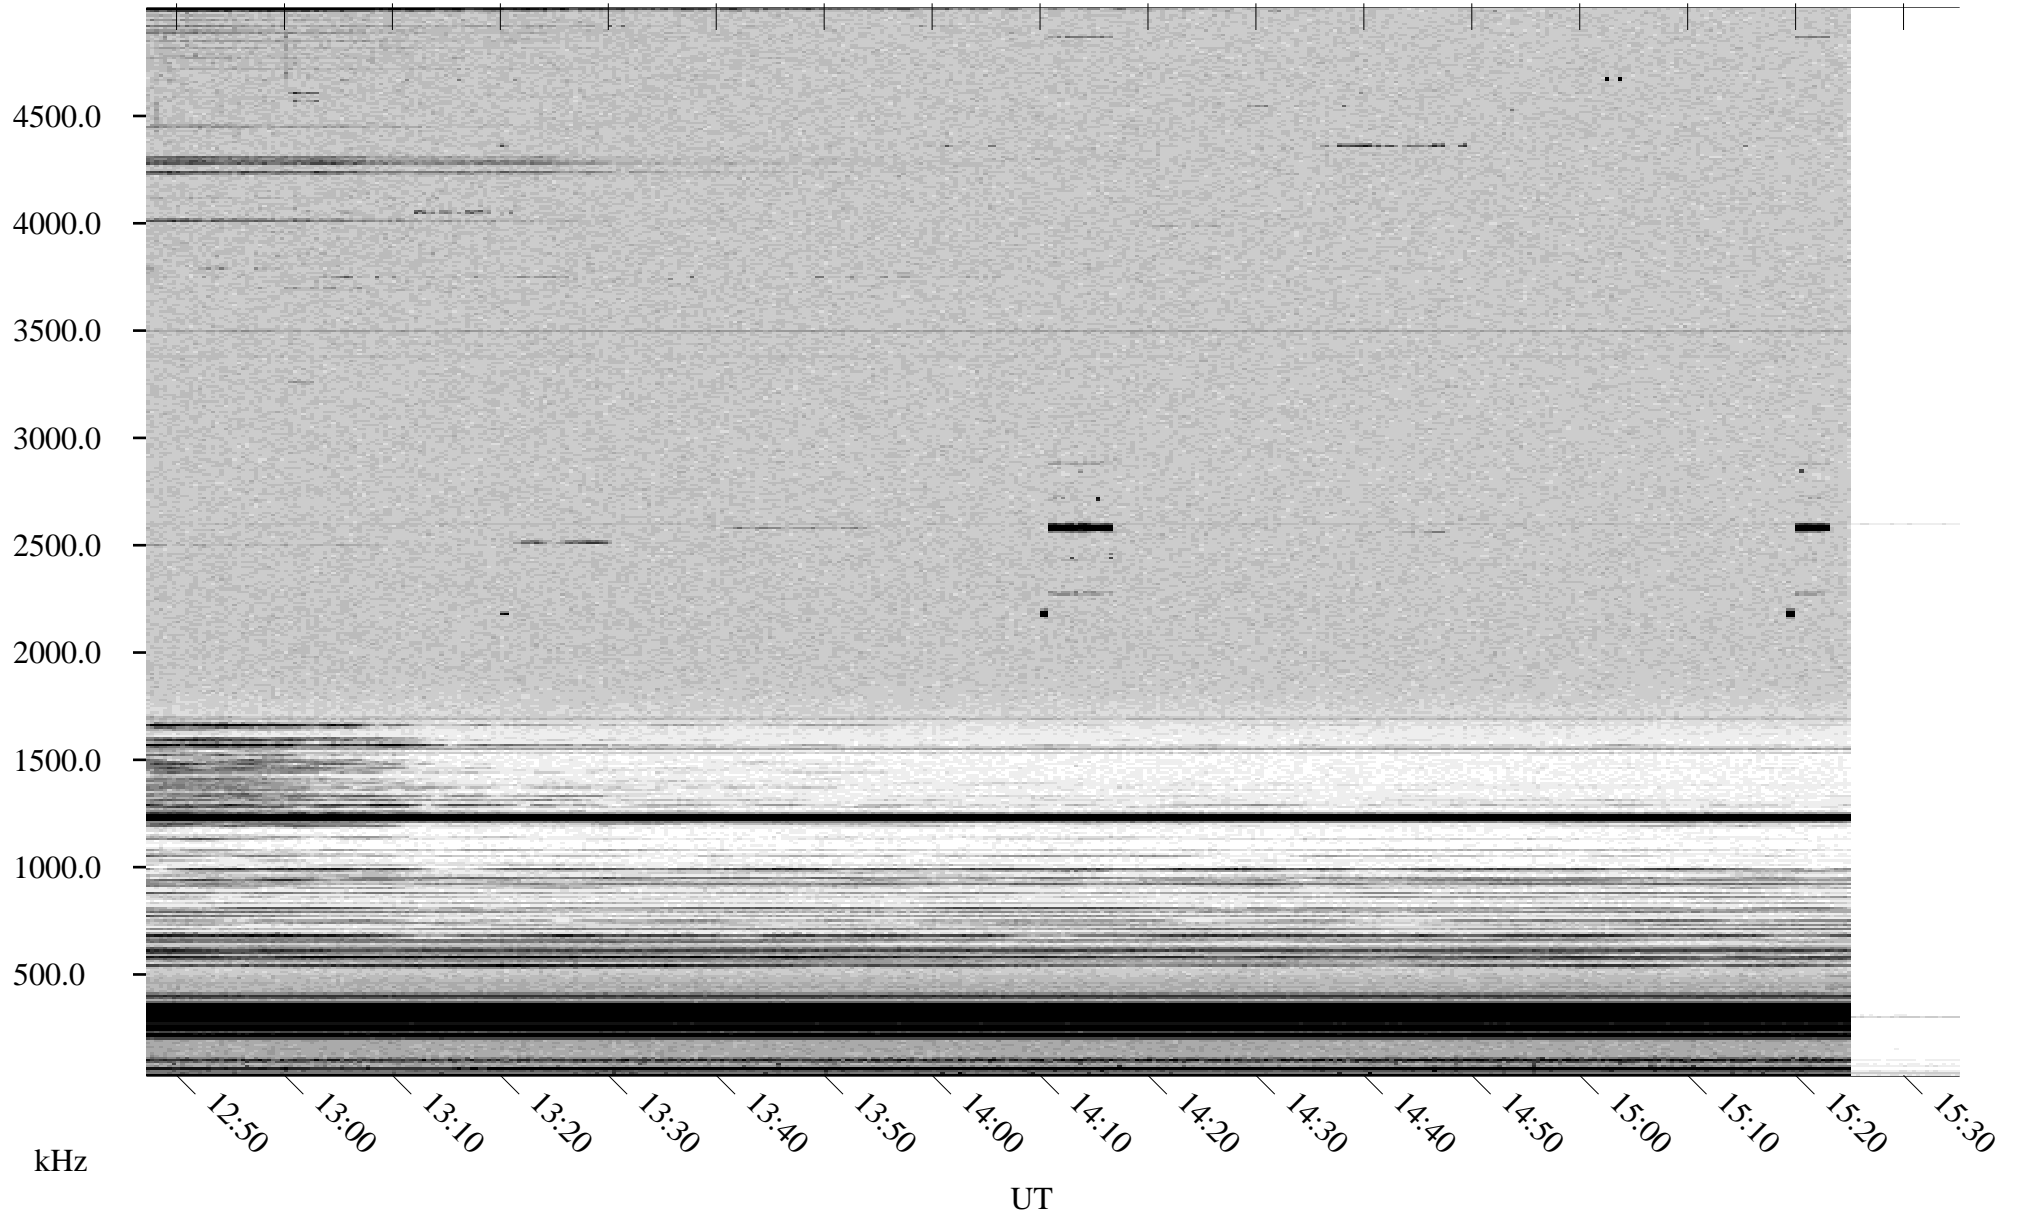

09/15/2002 Churchill, Manitoba

Linear Scale

Black = 161

White = 15

ch02258l.r00m max_12

Page 1

09/15/2002 Churchill, Manitoba

Linear Scale Black = 161 White = 15

ch02258l.r00m max_12

Page 2

09/16/2002 Churchill, Manitoba

Linear Scale Black = 161 White = 15

ch02258l.r00m max_12

Page 3

09/16/2002 Churchill, Manitoba

Linear Scale Black = 161 White = 15

ch02258l.r00m max_12

Page 4

09/16/2002 Churchill, Manitoba

Linear Scale Black = 161 White = 15

ch02258l.r00m max_12

Page 5

09/16/2002 Churchill, Manitoba

Linear Scale Black = 161 White = 15

ch02258l.r00m max_12

Page 6

09/16/2002 Churchill, Manitoba

Linear Scale Black = 161 White = 15

ch02258l.r00m max_12

Page 7

09/16/2002 Churchill, Manitoba

Linear Scale Black = 161 White = 15