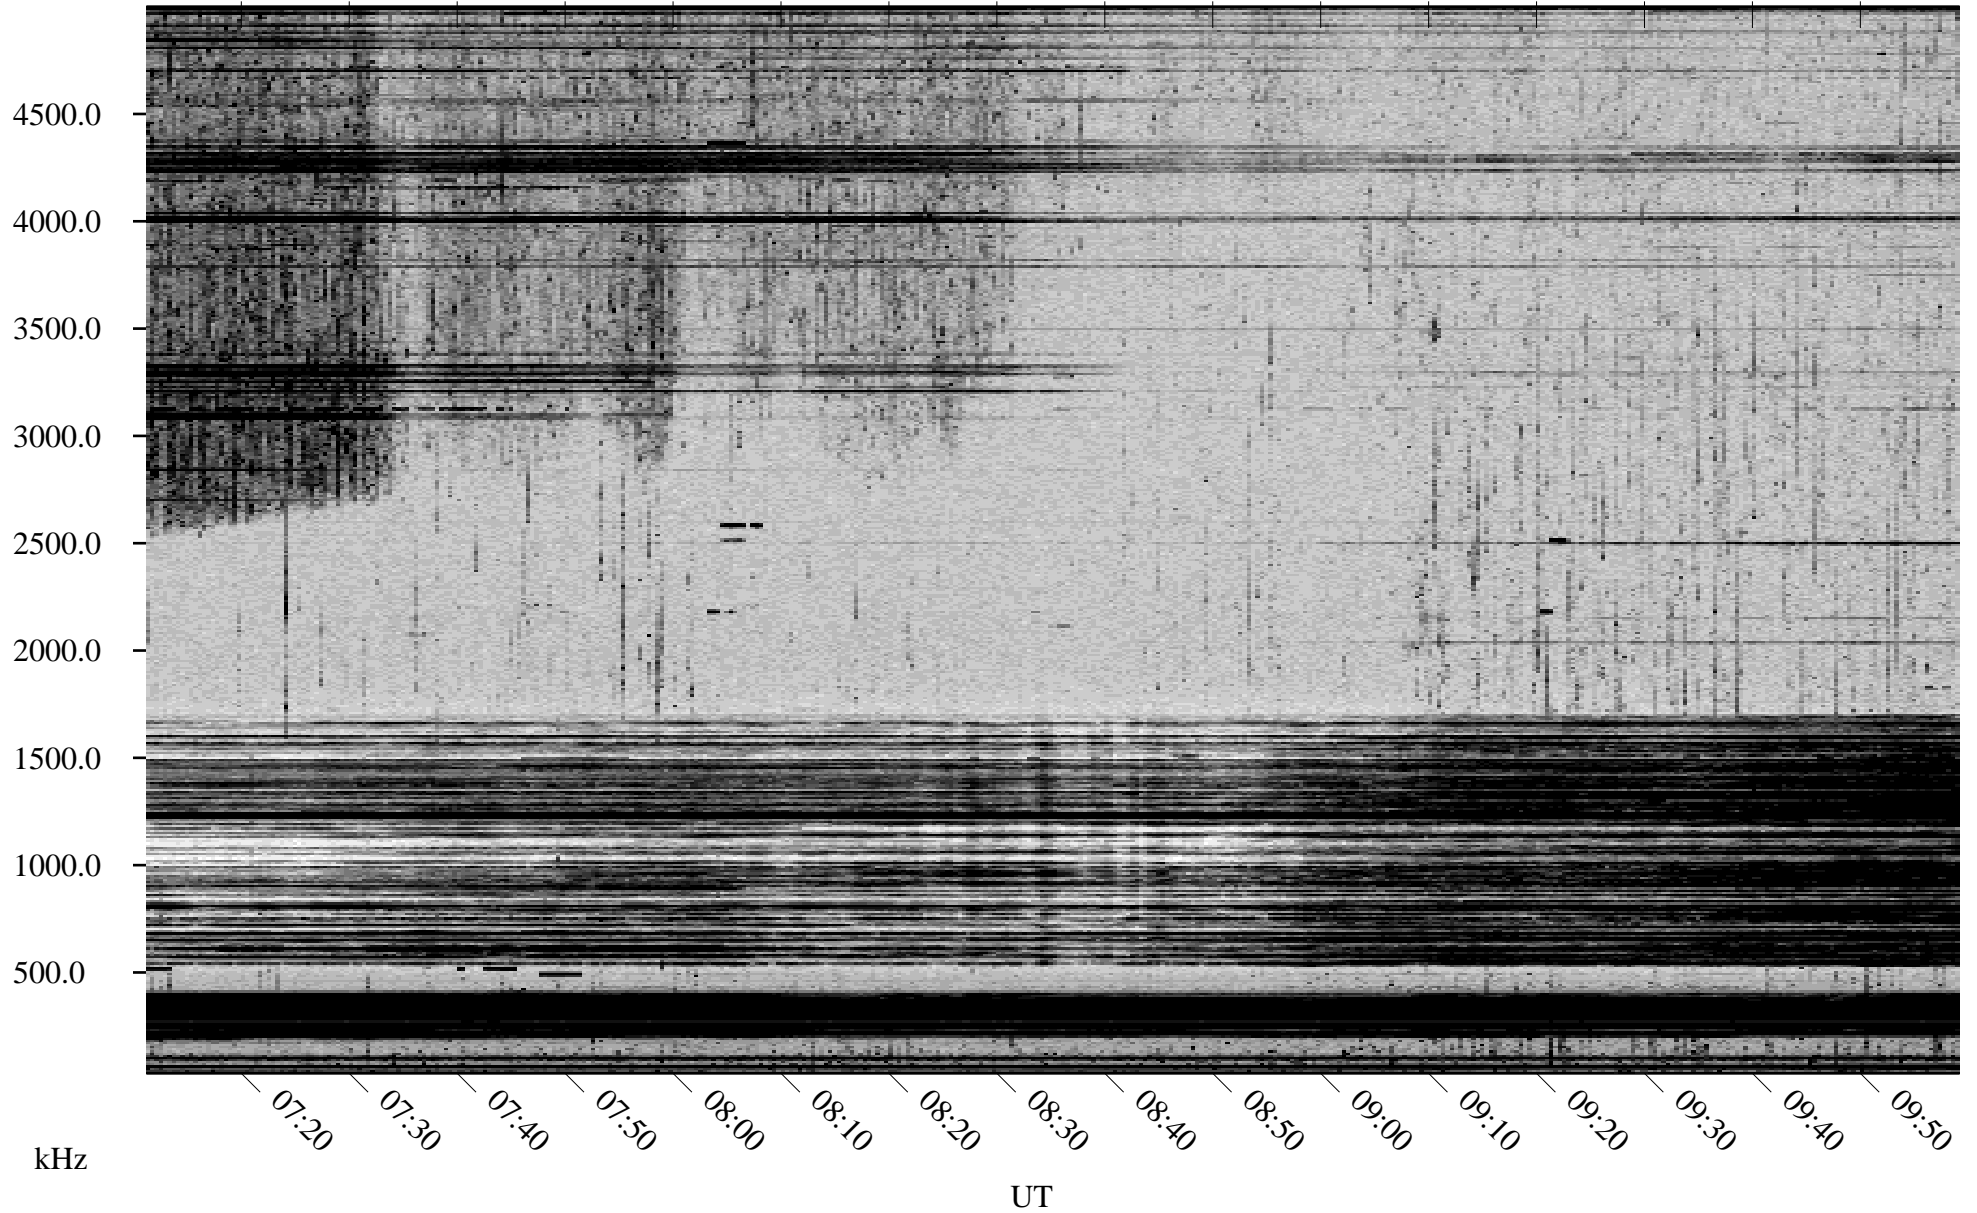

09/15/2002 Churchill, Manitoba

Linear Scale

Black = 161

White = 15

ch02258l.r00m max_12

Page 1

09/15/2002 Churchill, Manitoba

Linear Scale Black = 161 White = 15

ch02258l.r00m max_12

Page 2

09/16/2002 Churchill, Manitoba

Linear Scale Black = 161 White = 15

ch02258l.r00m max_12

Page 3

09/16/2002 Churchill, Manitoba

Linear Scale Black = 161 White = 15

ch02258l.r00m max_12

Page 4

09/16/2002 Churchill, Manitoba

Linear Scale Black = 161 White = 15

ch02258l.r00m max_12

Page 5

09/16/2002 Churchill, Manitoba

Linear Scale Black = 161 White = 15

ch02258l.r00m max_12

Page 6

09/16/2002 Churchill, Manitoba

Linear Scale Black = 161 White = 15

ch02258l.r00m max_12

Page 7

09/16/2002 Churchill, Manitoba

Linear Scale Black = 161 White = 15