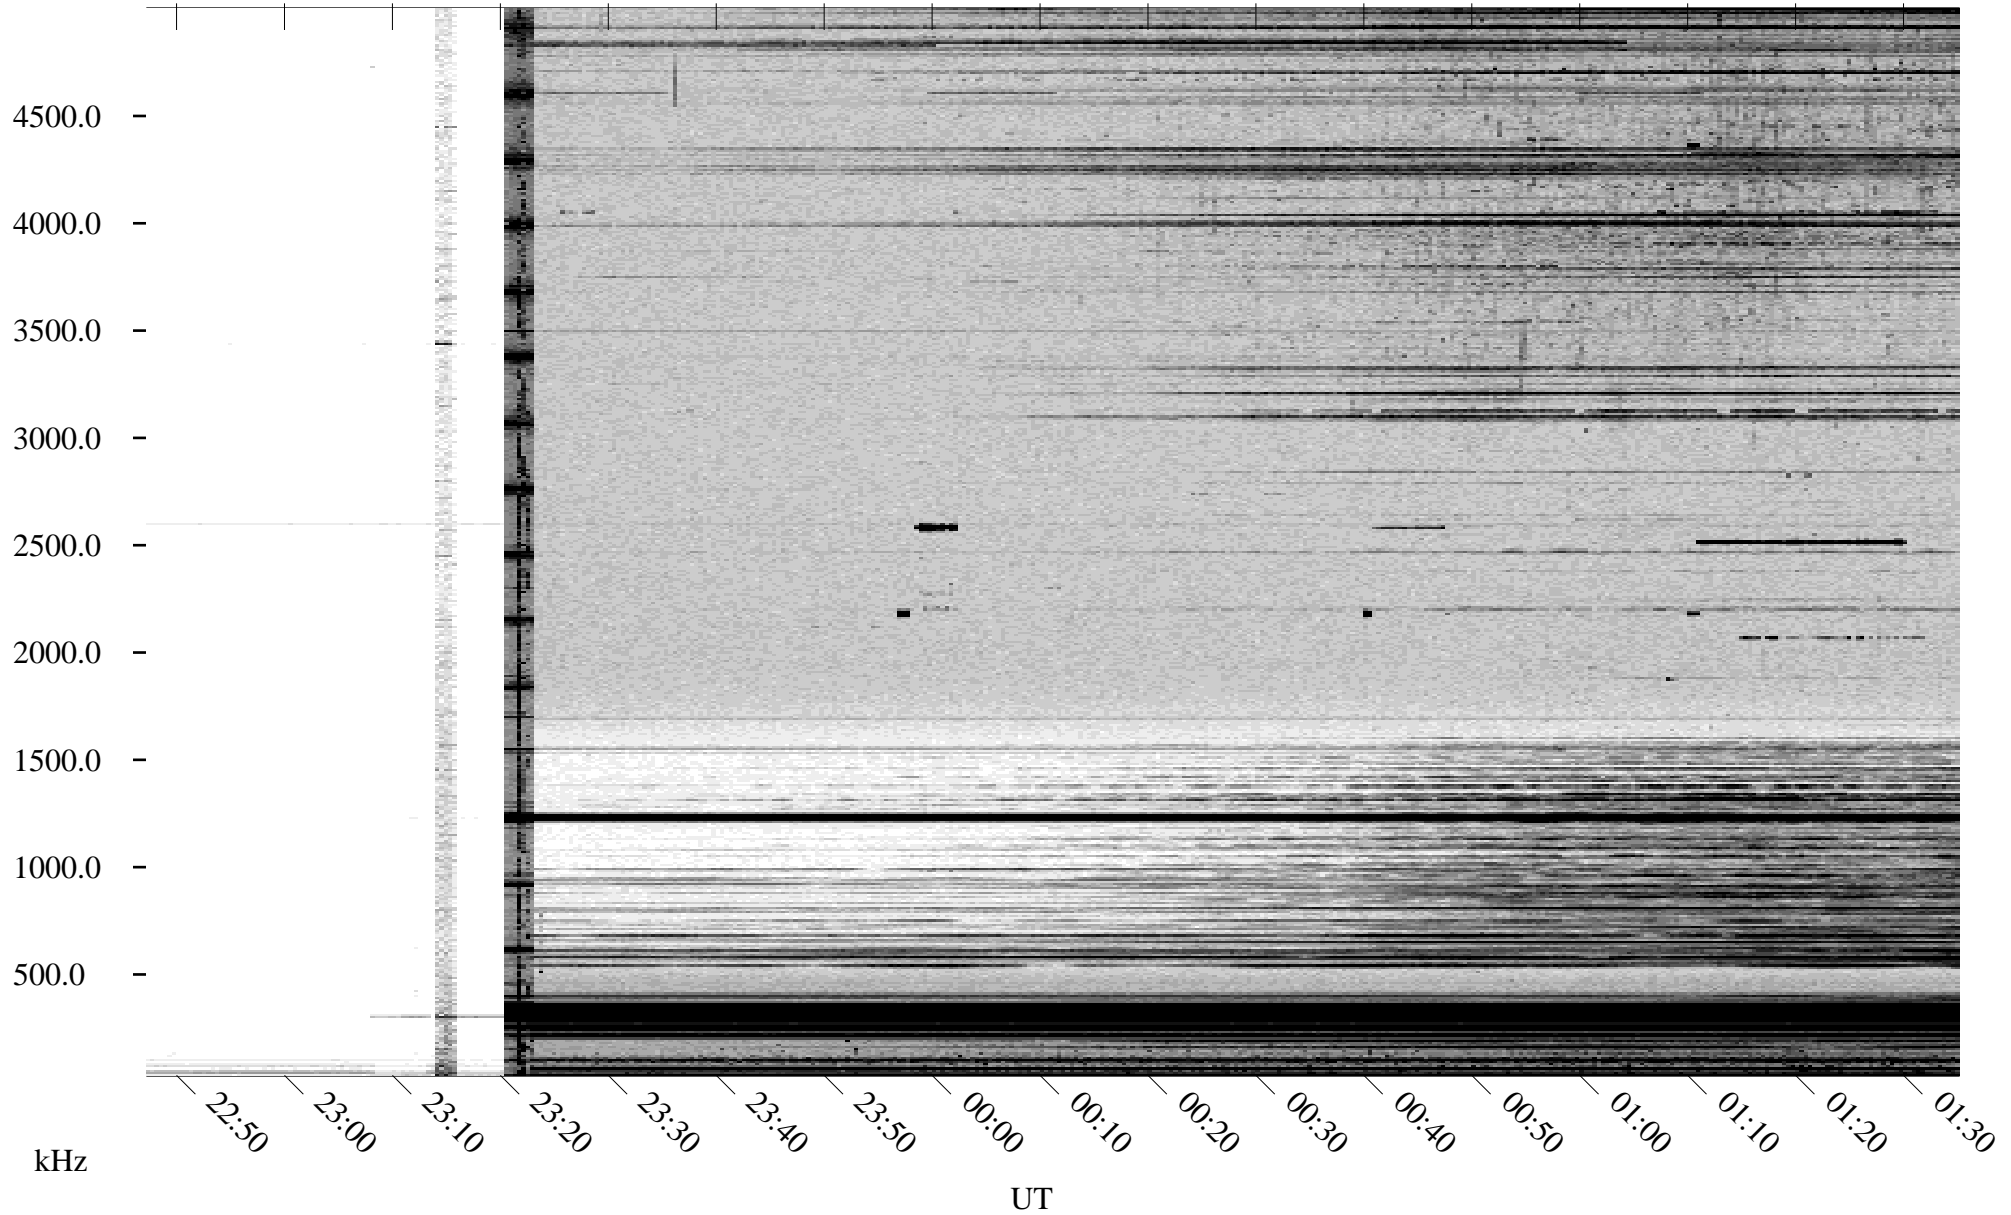

09/15/2002 Churchill, Manitoba

Linear Scale

Black = 161

White = 15

ch02258l.r00m max_12

Page 1

09/15/2002 Churchill, Manitoba

Linear Scale Black = 161 White = 15

ch02258l.r00m max_12

Page 2

09/16/2002 Churchill, Manitoba

Linear Scale Black = 161 White = 15

ch02258l.r00m max_12

Page 3

09/16/2002 Churchill, Manitoba

Linear Scale Black = 161 White = 15

ch02258l.r00m max_12

Page 4

09/16/2002 Churchill, Manitoba

Linear Scale Black = 161 White = 15

ch02258l.r00m max_12

Page 5

09/16/2002 Churchill, Manitoba

Linear Scale Black = 161 White = 15

ch02258l.r00m max_12

Page 6

09/16/2002 Churchill, Manitoba

Linear Scale Black = 161 White = 15

ch02258l.r00m max_12

Page 7

09/16/2002 Churchill, Manitoba

Linear Scale Black = 161 White = 15