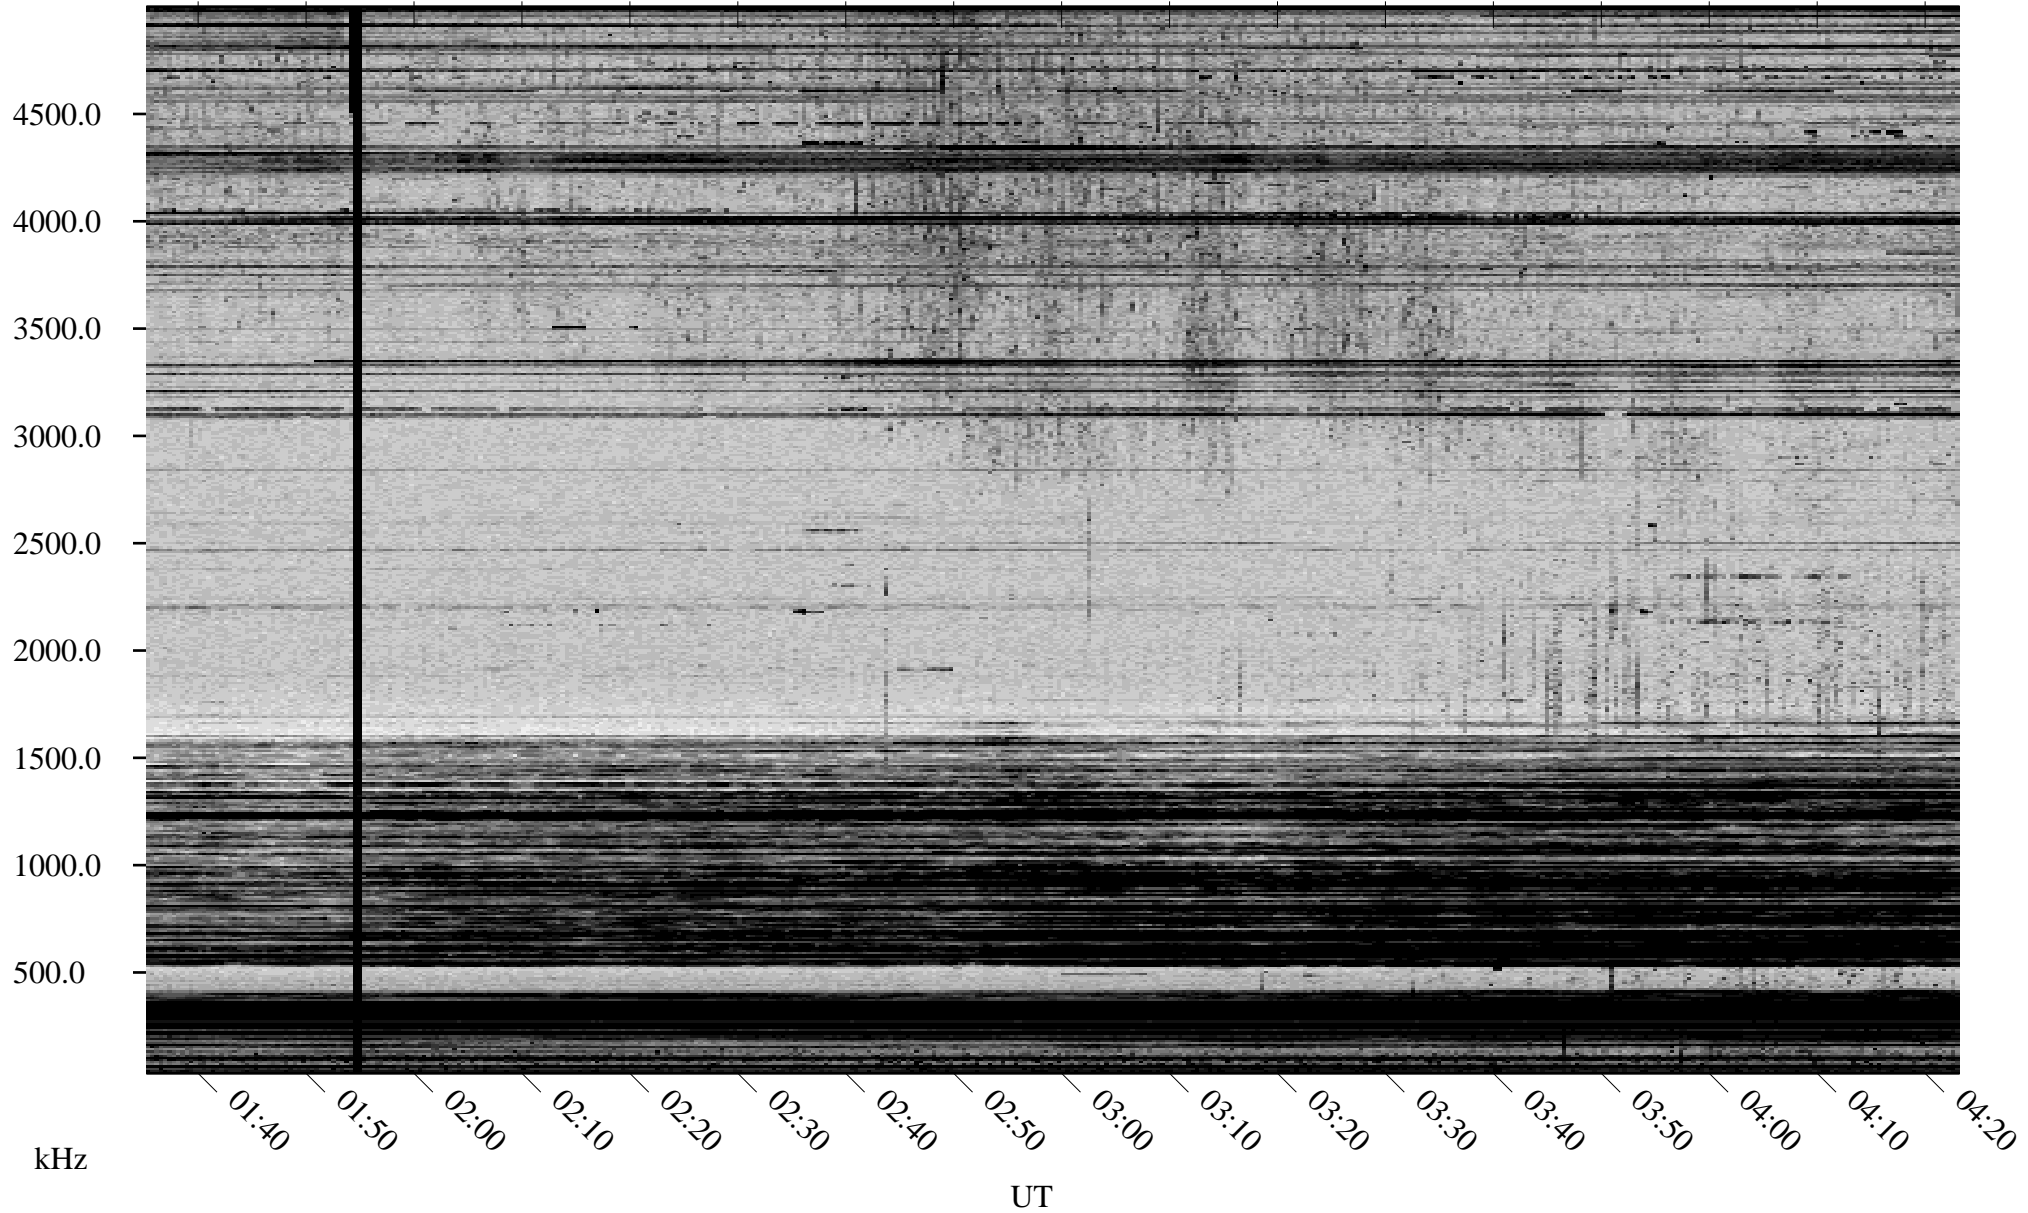

09/15/2002 Churchill, Manitoba

Linear Scale

Black = 161

White = 15

ch02258l.r00m max_12

Page 1

09/15/2002 Churchill, Manitoba

Linear Scale Black = 161 White = 15

ch02258l.r00m max_12

Page 2

09/16/2002 Churchill, Manitoba

Linear Scale Black = 161 White = 15

ch02258l.r00m max_12

Page 3

09/16/2002 Churchill, Manitoba

Linear Scale Black = 161 White = 15

ch02258l.r00m max_12

Page 4

09/16/2002 Churchill, Manitoba

Linear Scale Black = 161 White = 15

ch02258l.r00m max_12

Page 5

09/16/2002 Churchill, Manitoba

Linear Scale Black = 161 White = 15

ch02258l.r00m max_12

Page 6

09/16/2002 Churchill, Manitoba

Linear Scale Black = 161 White = 15

ch02258l.r00m max_12

Page 7

09/16/2002 Churchill, Manitoba

Linear Scale Black = 161 White = 15