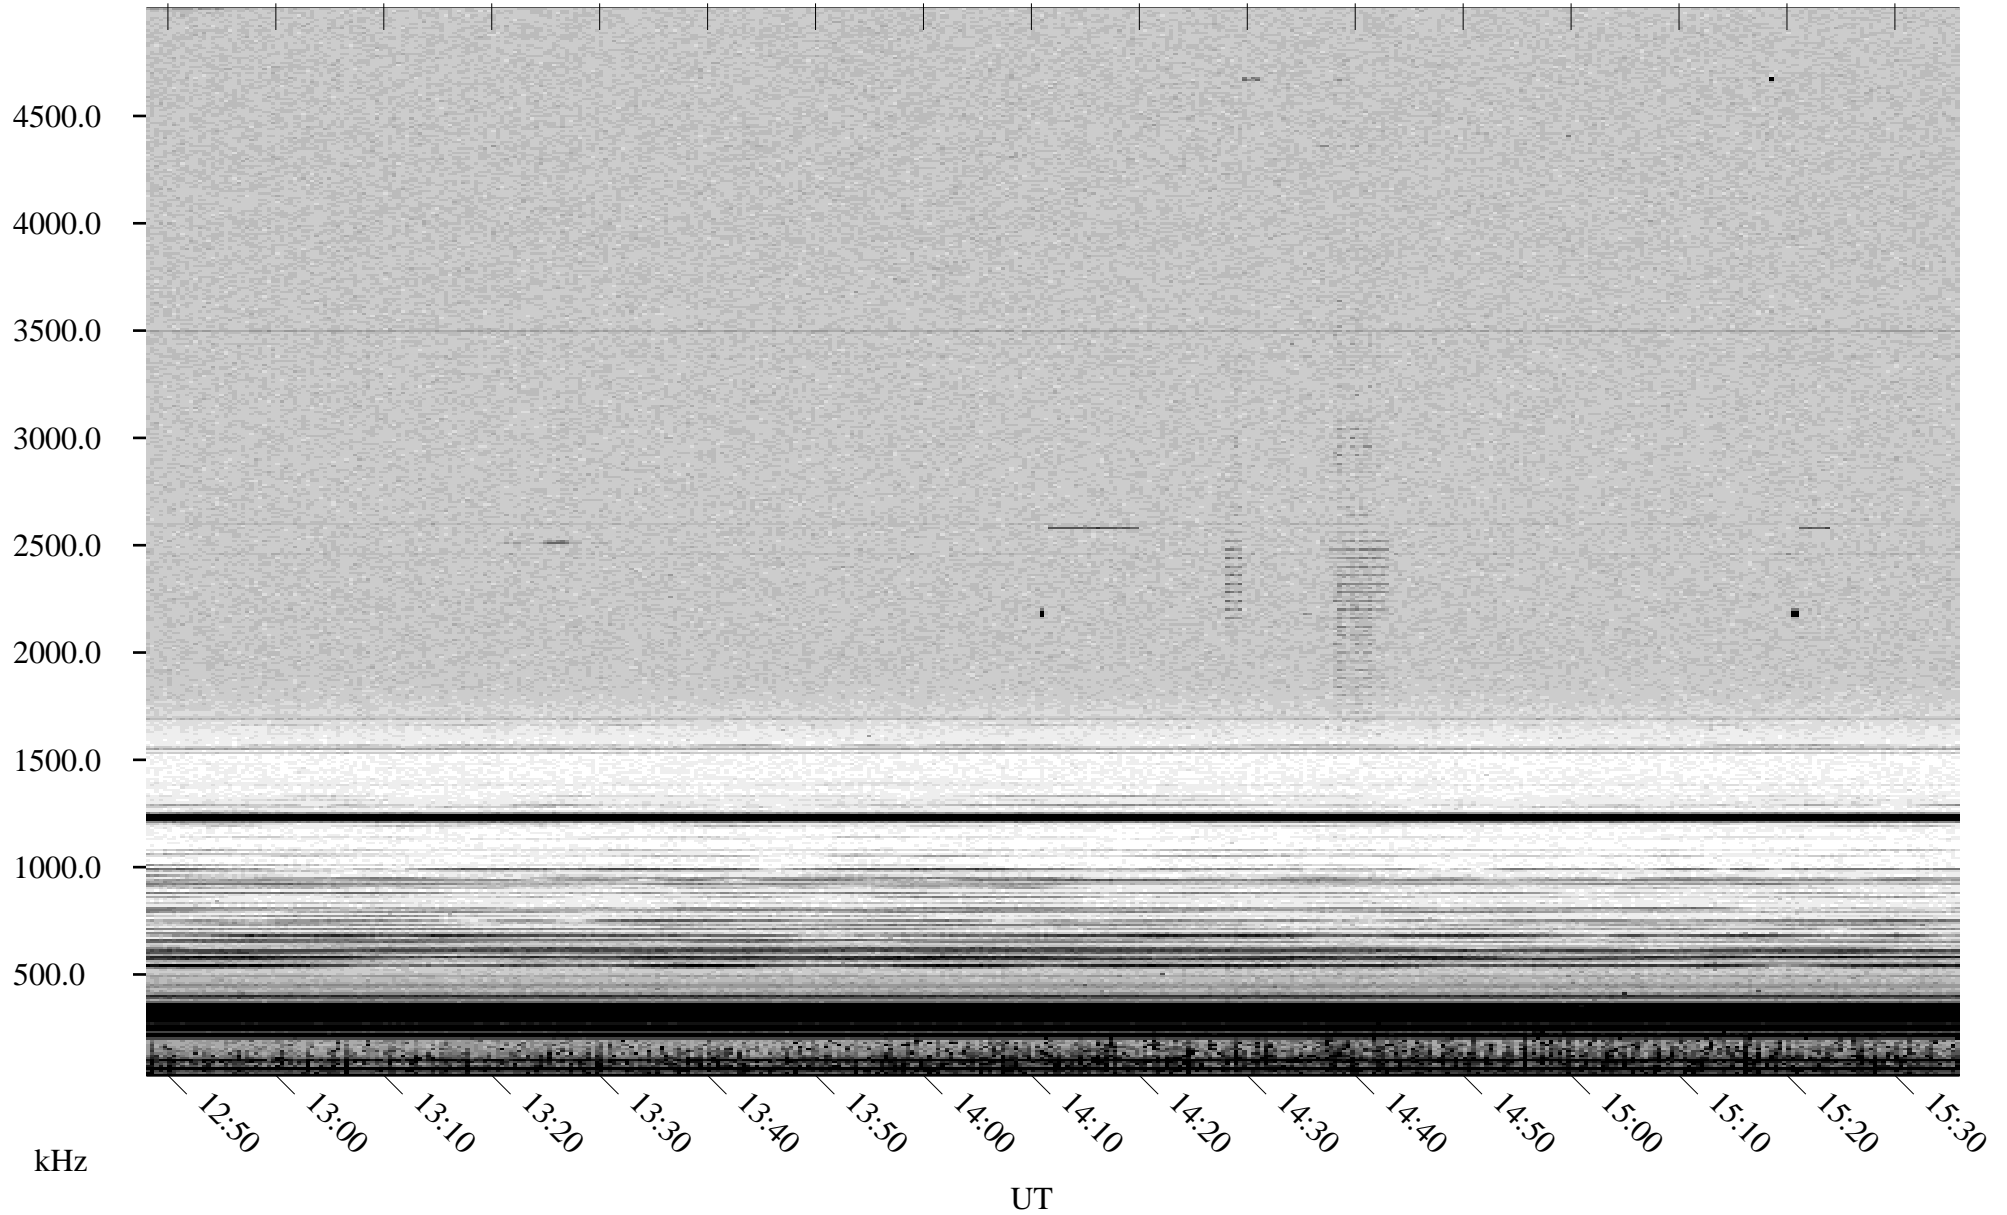

09/17/2002 Churchill, Manitoba

Linear Scale Black = 161 White = 15

ch02260l.r00m max_12

Page 1

09/17/2002 Churchill, Manitoba

Linear Scale Black = 161 White = 15

ch02260l.r00m max_12

Page 2

09/18/2002 Churchill, Manitoba

Linear Scale Black = 161 White = 15

ch02260l.r00m max_12

Page 3

09/18/2002 Churchill, Manitoba

Linear Scale Black = 161 White = 15

ch02260l.r00m max_12

Page 4

09/18/2002 Churchill, Manitoba

Linear Scale Black = 161 White = 15

ch02260l.r00m max_12

Page 5

09/18/2002 Churchill, Manitoba

Linear Scale Black = 161 White = 15

ch02260l.r00m max_12

Page 6

09/18/2002 Churchill, Manitoba

Linear Scale Black = 161 White = 15

ch02260l.r00m max_12

Page 7

09/18/2002 Churchill, Manitoba

Linear Scale Black = 161 White = 15

ch02260l.r00m max_12

Page 8