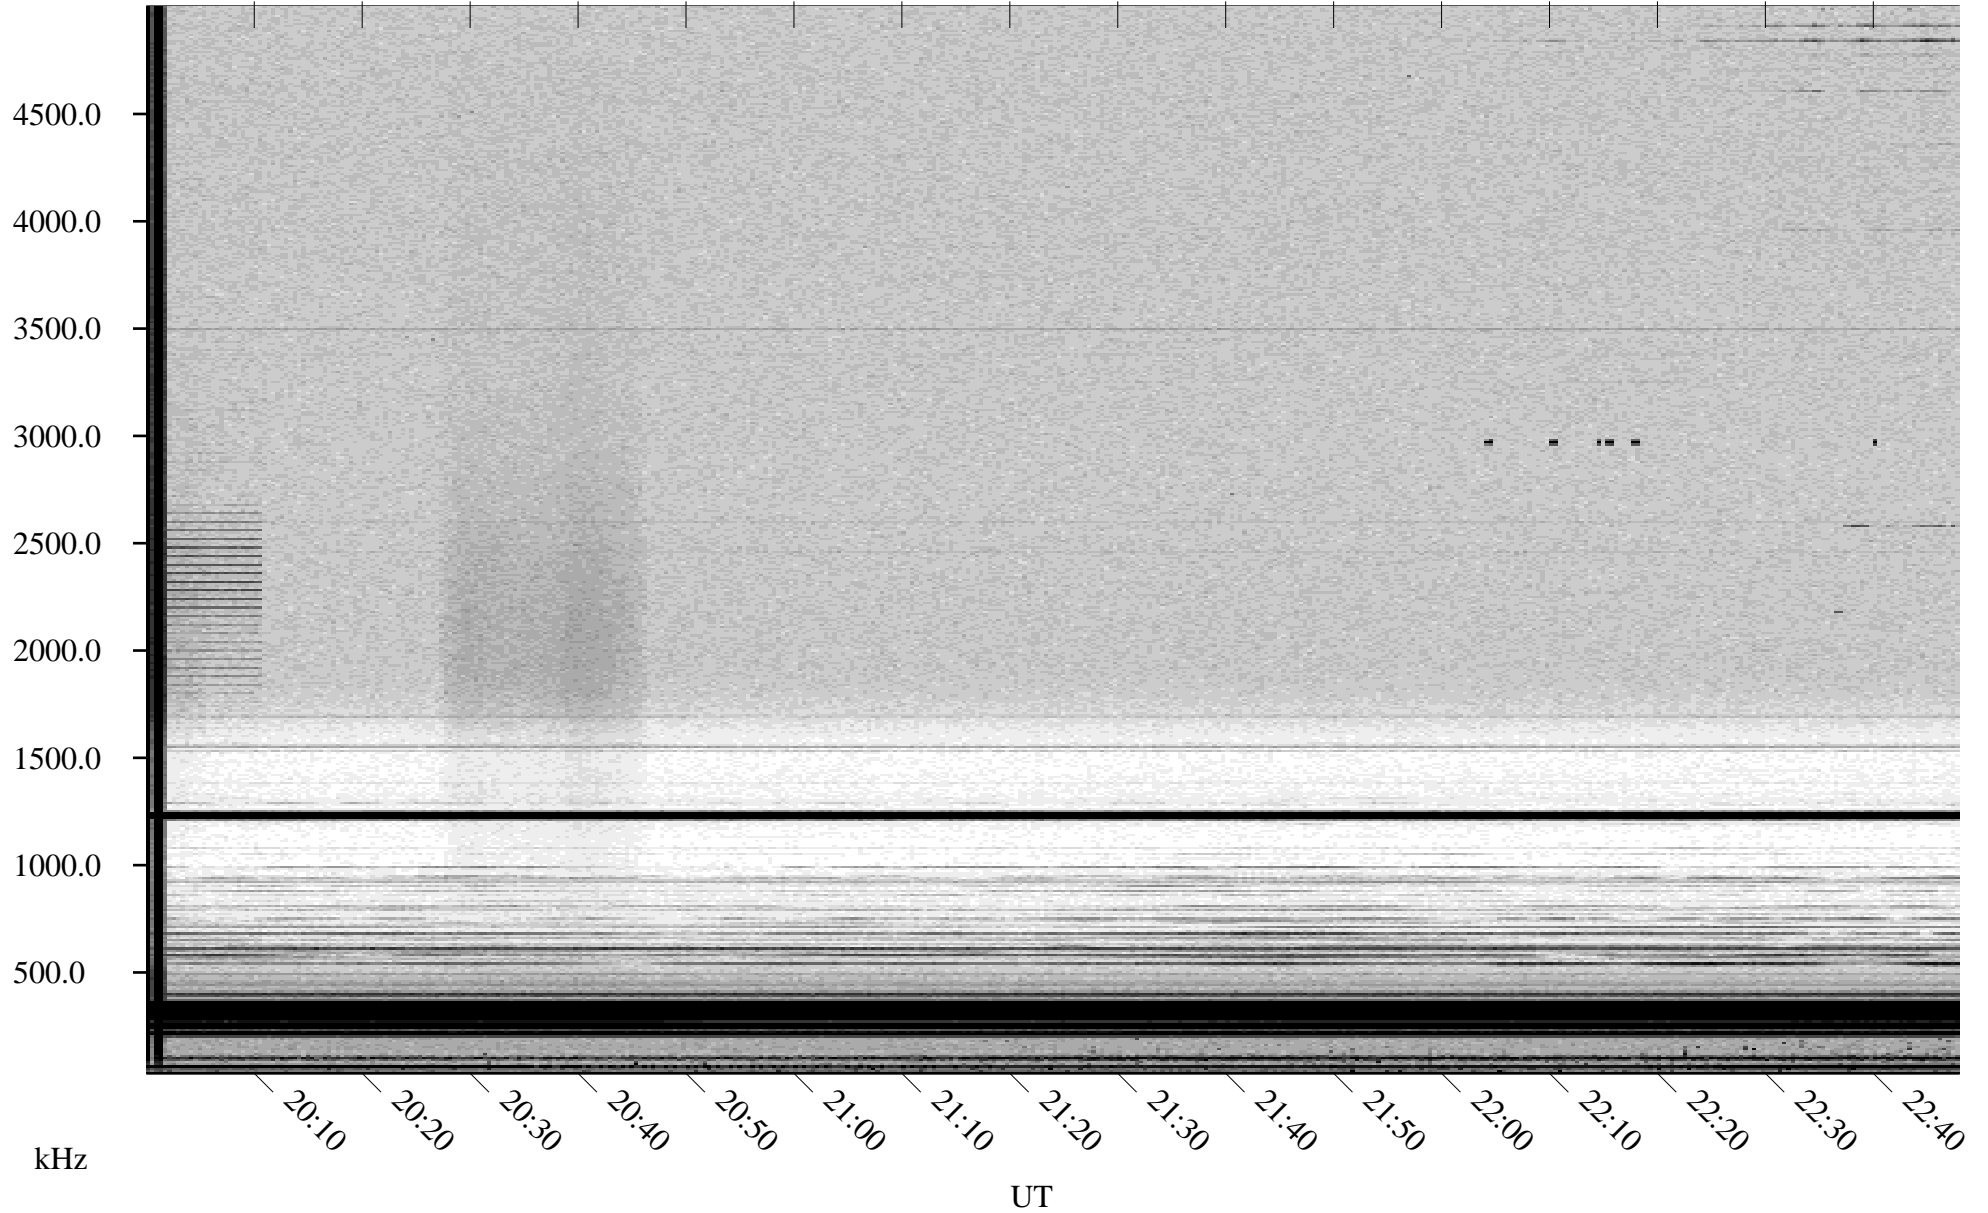

09/17/2002 Churchill, Manitoba

Linear Scale Black = 161 White = 15

ch02260l.r00m max_12

Page 1

09/17/2002 Churchill, Manitoba

Linear Scale Black = 161 White = 15

ch02260l.r00m max_12

Page 2

09/18/2002 Churchill, Manitoba

Linear Scale Black = 161 White = 15

ch02260l.r00m max_12

Page 3

09/18/2002 Churchill, Manitoba

Linear Scale Black = 161 White = 15

ch02260l.r00m max_12

Page 4

09/18/2002 Churchill, Manitoba

Linear Scale Black = 161 White = 15

ch02260l.r00m max_12

Page 5

09/18/2002 Churchill, Manitoba

Linear Scale Black = 161 White = 15

ch02260l.r00m max_12

Page 6

09/18/2002 Churchill, Manitoba

Linear Scale Black = 161 White = 15

ch02260l.r00m max_12

Page 7

09/18/2002 Churchill, Manitoba

Linear Scale Black = 161 White = 15

ch02260l.r00m max_12

Page 8