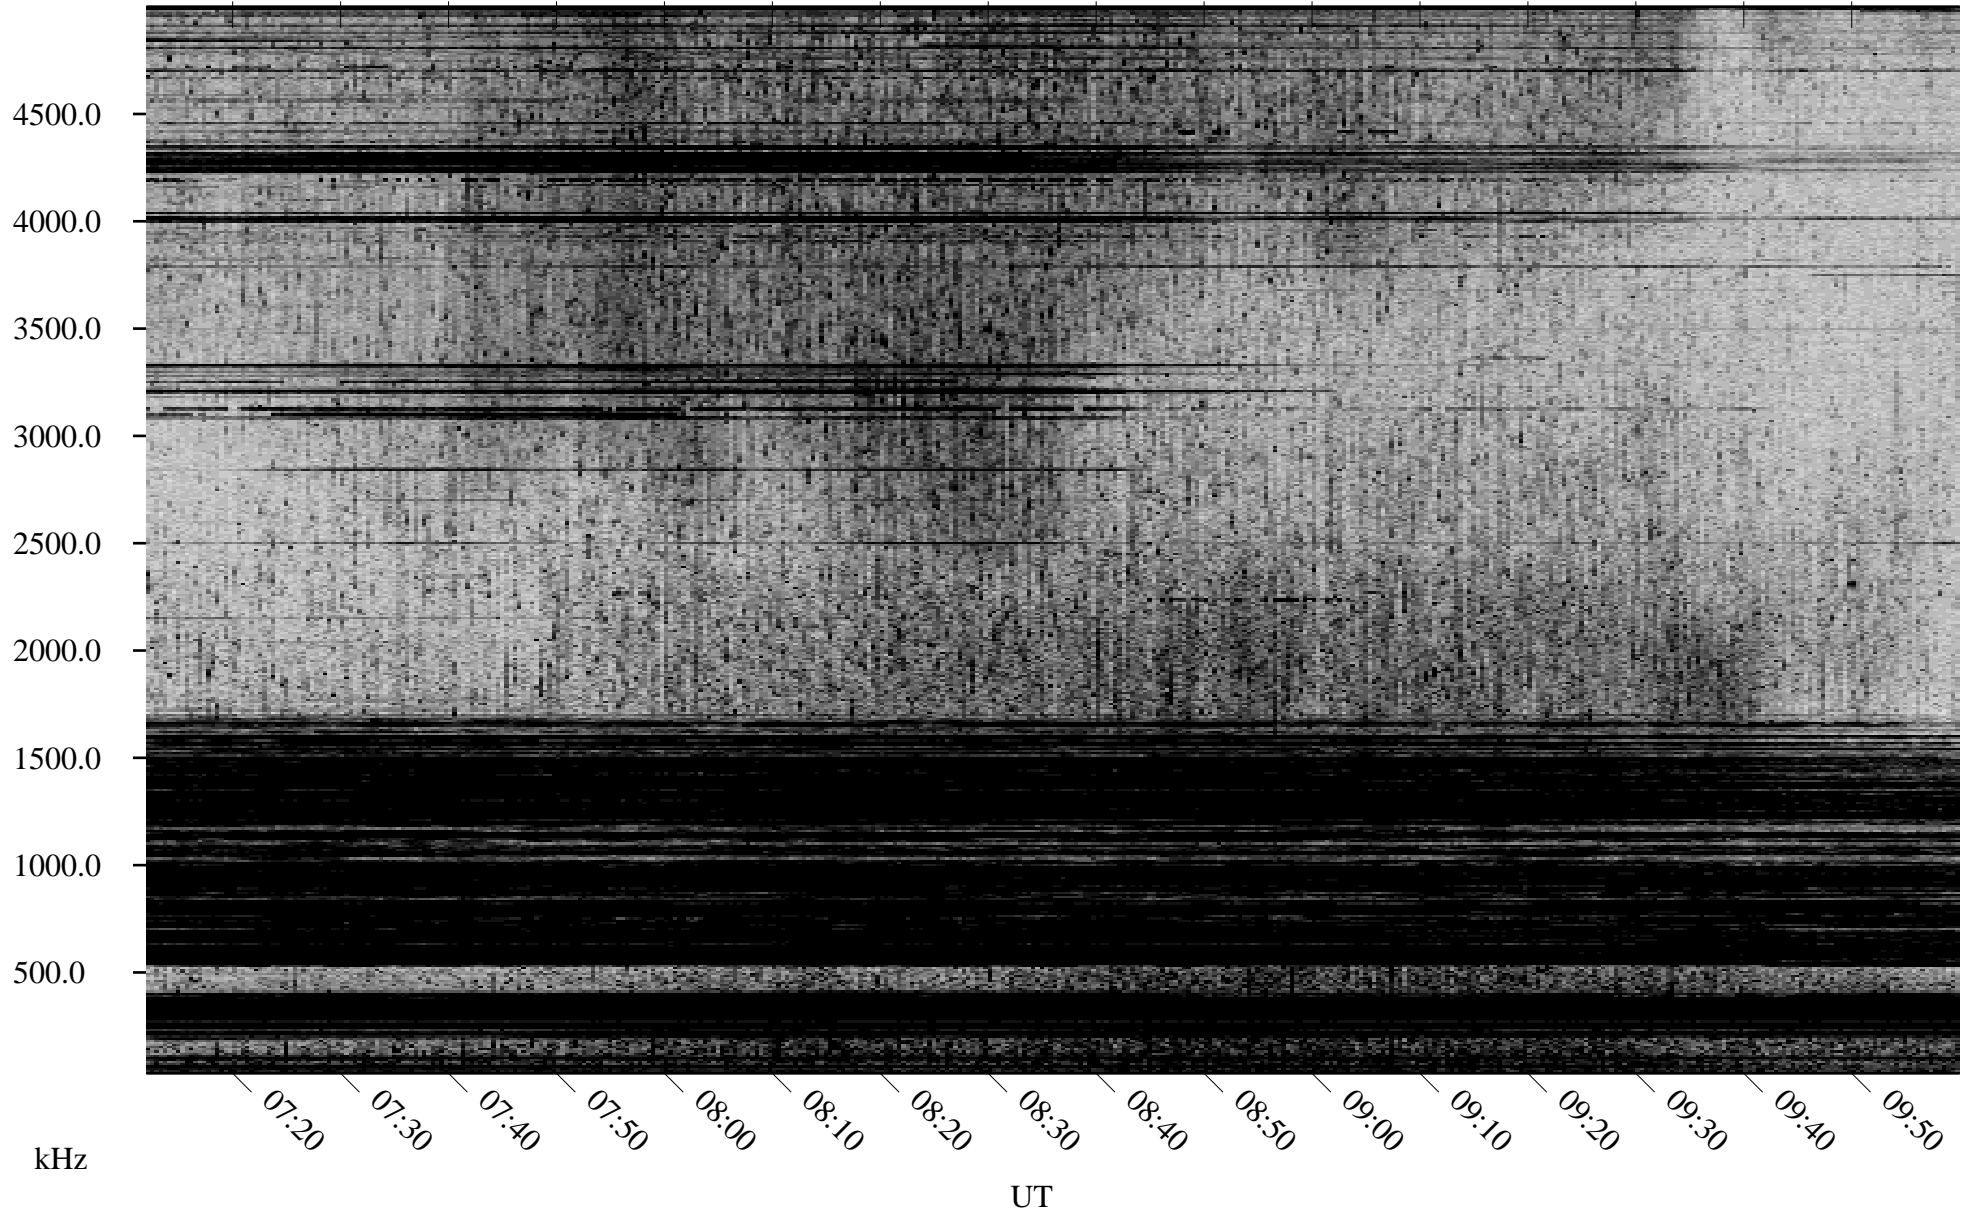

09/17/2002 Churchill, Manitoba

Linear Scale Black = 161 White = 15

ch02260l.r00m max_12

Page 1

09/17/2002 Churchill, Manitoba

Linear Scale Black = 161 White = 15

ch02260l.r00m max_12

Page 2

09/18/2002 Churchill, Manitoba

Linear Scale Black = 161 White = 15

ch02260l.r00m max_12

Page 3

09/18/2002 Churchill, Manitoba

Linear Scale Black = 161 White = 15

ch02260l.r00m max_12

Page 4

09/18/2002 Churchill, Manitoba

Linear Scale Black = 161 White = 15

ch02260l.r00m max_12

Page 5

09/18/2002 Churchill, Manitoba

Linear Scale Black = 161 White = 15

ch02260l.r00m max_12

Page 6

09/18/2002 Churchill, Manitoba

Linear Scale Black = 161 White = 15

ch02260l.r00m max_12

Page 7

09/18/2002 Churchill, Manitoba

Linear Scale Black = 161 White = 15

ch02260l.r00m max_12

Page 8