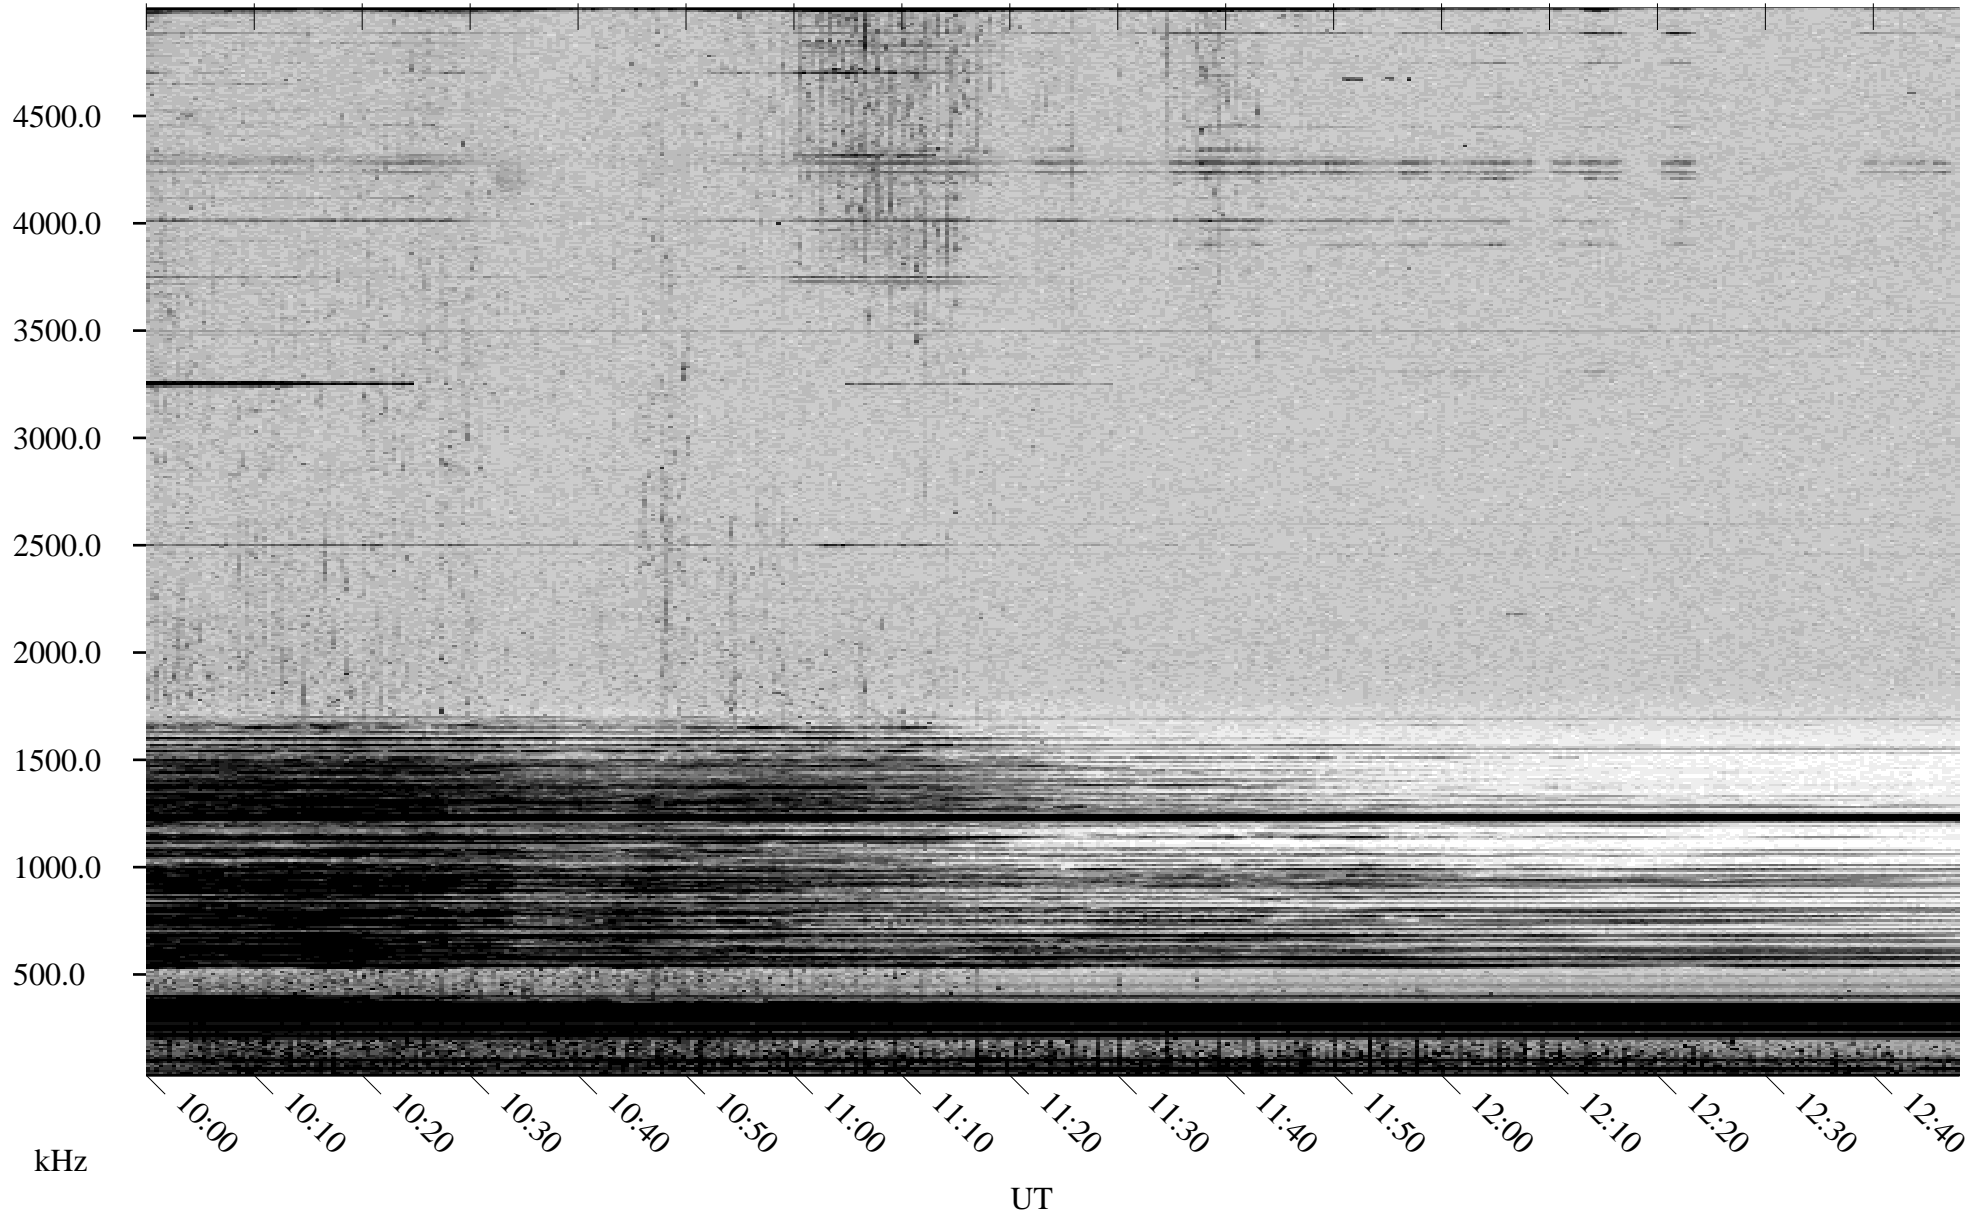

09/17/2002 Churchill, Manitoba

Linear Scale Black = 161 White = 15

ch02260l.r00m max_12

Page 1

09/17/2002 Churchill, Manitoba

Linear Scale Black = 161 White = 15

ch02260l.r00m max_12

Page 2

09/18/2002 Churchill, Manitoba

Linear Scale Black = 161 White = 15

ch02260l.r00m max_12

Page 3

09/18/2002 Churchill, Manitoba

Linear Scale Black = 161 White = 15

ch02260l.r00m max_12

Page 4

09/18/2002 Churchill, Manitoba

Linear Scale Black = 161 White = 15

ch02260l.r00m max_12

Page 5

09/18/2002 Churchill, Manitoba

Linear Scale Black = 161 White = 15

ch02260l.r00m max_12

Page 6

09/18/2002 Churchill, Manitoba

Linear Scale Black = 161 White = 15

ch02260l.r00m max_12

Page 7

09/18/2002 Churchill, Manitoba

Linear Scale Black = 161 White = 15

ch02260l.r00m max_12

Page 8