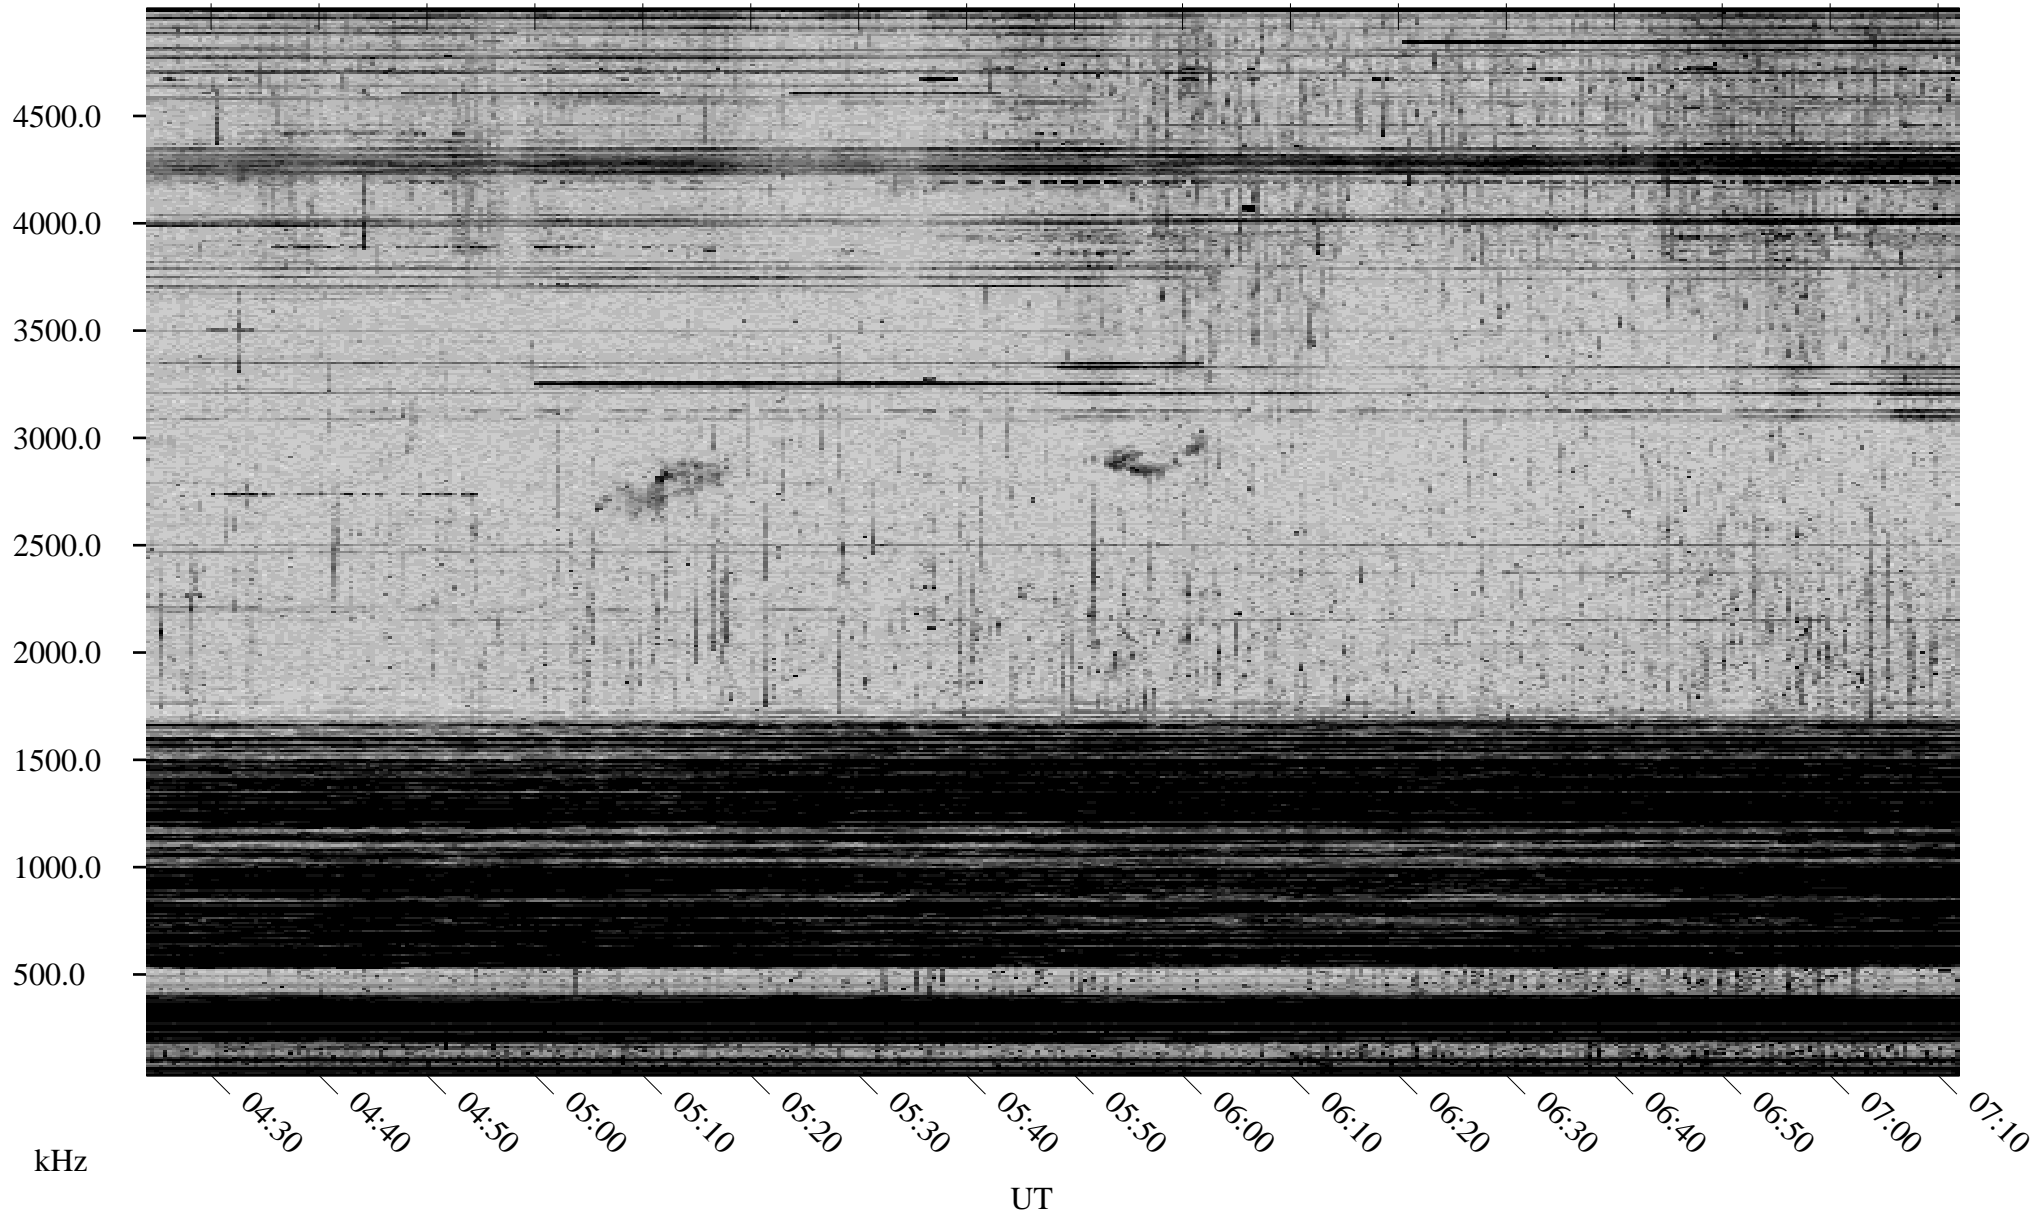

09/17/2002 Churchill, Manitoba

Linear Scale Black = 161 White = 15

ch02260l.r00m max_12

Page 1

09/17/2002 Churchill, Manitoba

Linear Scale Black = 161 White = 15

ch02260l.r00m max_12

Page 2

09/18/2002 Churchill, Manitoba

Linear Scale Black = 161 White = 15

ch02260l.r00m max_12

Page 3

09/18/2002 Churchill, Manitoba

Linear Scale Black = 161 White = 15

ch02260l.r00m max_12

Page 4

09/18/2002 Churchill, Manitoba

Linear Scale Black = 161 White = 15

ch02260l.r00m max_12

Page 5

09/18/2002 Churchill, Manitoba

Linear Scale Black = 161 White = 15

ch02260l.r00m max_12

Page 6

09/18/2002 Churchill, Manitoba

Linear Scale Black = 161 White = 15

ch02260l.r00m max_12

Page 7

09/18/2002 Churchill, Manitoba

Linear Scale Black = 161 White = 15

ch02260l.r00m max_12

Page 8