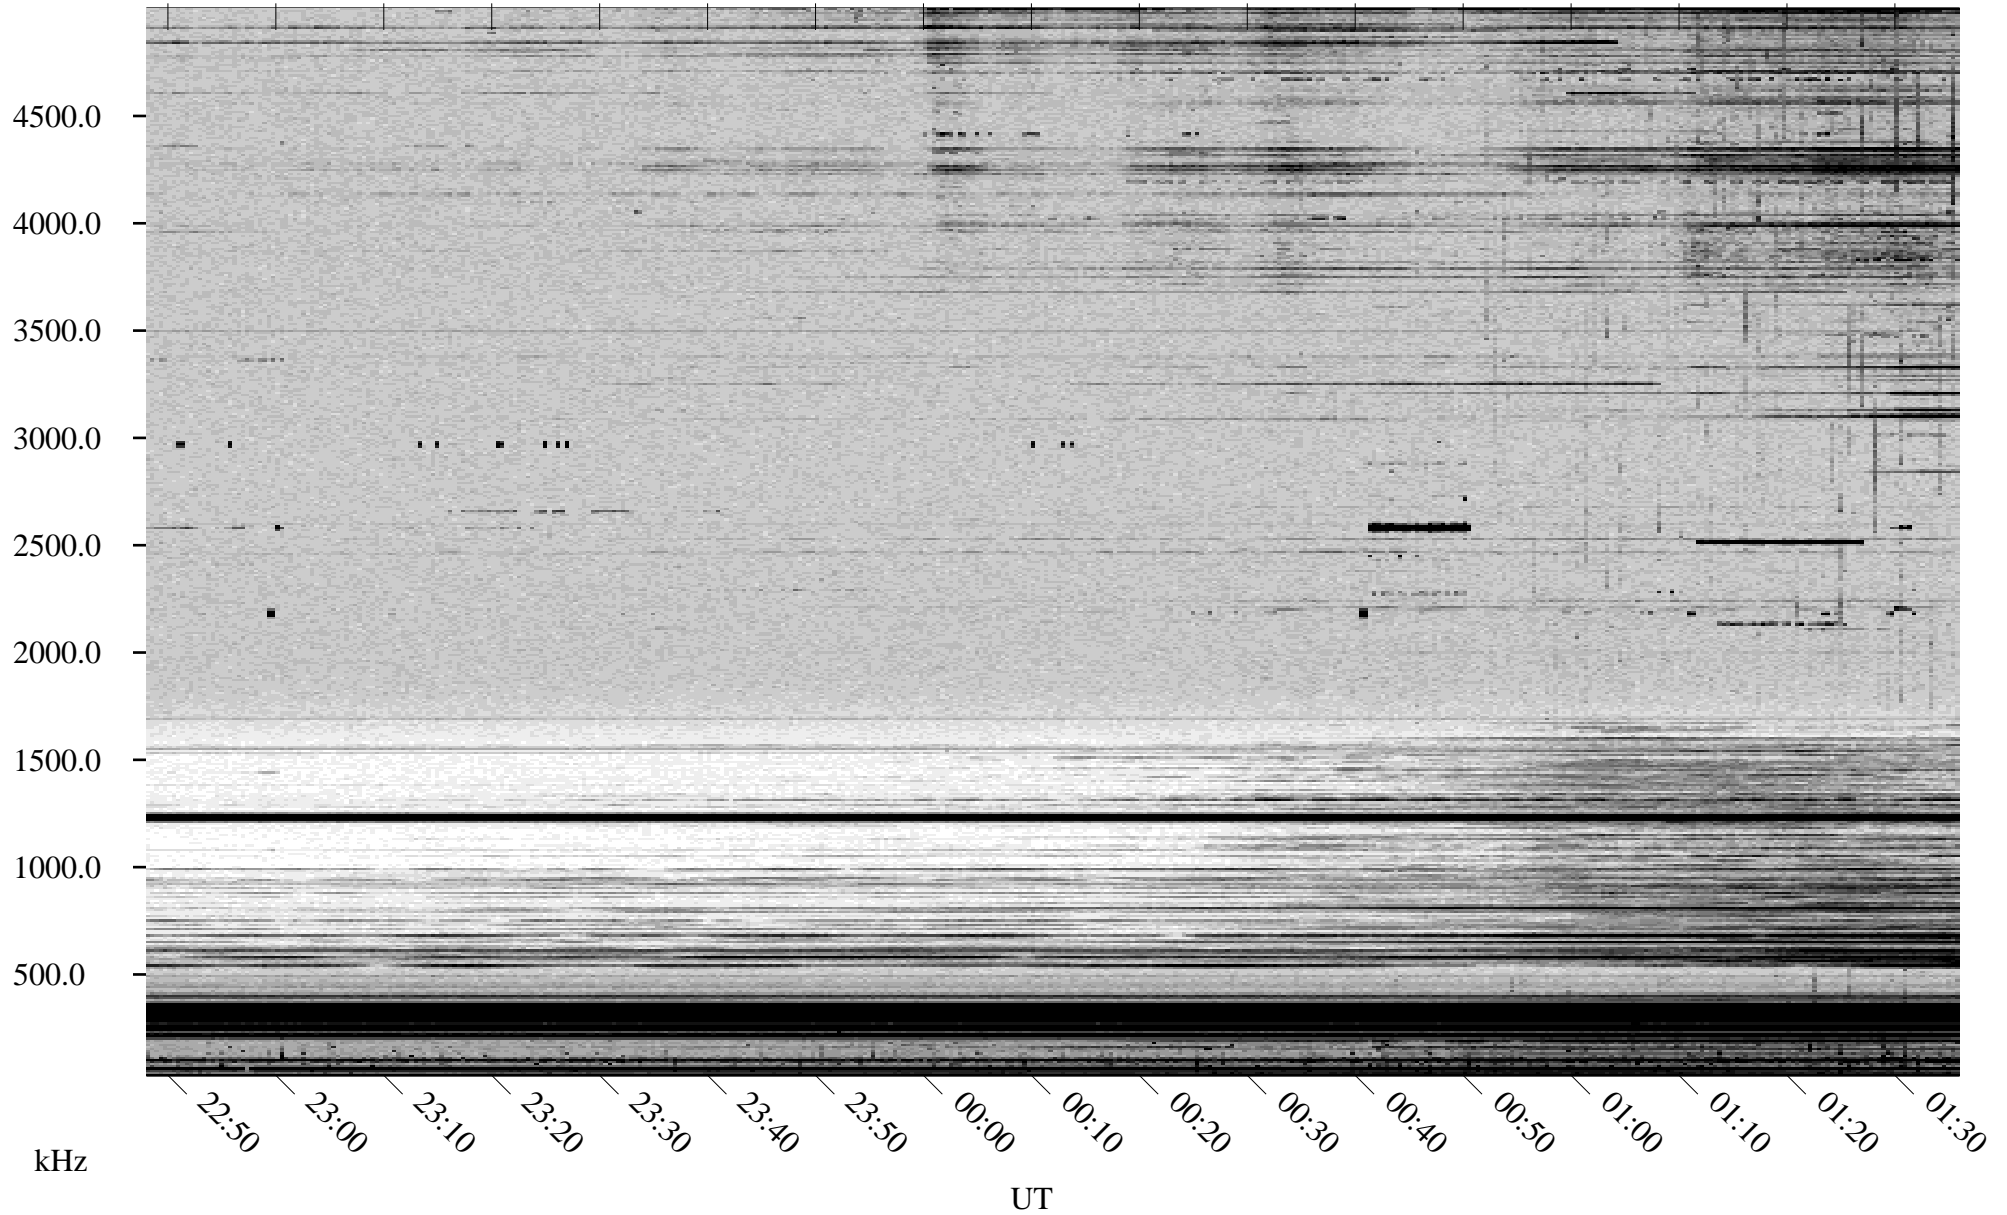

09/17/2002 Churchill, Manitoba

Linear Scale Black = 161 White = 15

ch02260l.r00m max_12

Page 1

09/17/2002 Churchill, Manitoba

Linear Scale Black = 161 White = 15

ch02260l.r00m max_12

Page 2

09/18/2002 Churchill, Manitoba

Linear Scale Black = 161 White = 15

ch02260l.r00m max_12

Page 3

09/18/2002 Churchill, Manitoba

Linear Scale Black = 161 White = 15

ch02260l.r00m max_12

Page 4

09/18/2002 Churchill, Manitoba

Linear Scale Black = 161 White = 15

ch02260l.r00m max_12

Page 5

09/18/2002 Churchill, Manitoba

Linear Scale Black = 161 White = 15

ch02260l.r00m max_12

Page 6

09/18/2002 Churchill, Manitoba

Linear Scale Black = 161 White = 15

ch02260l.r00m max_12

Page 7

09/18/2002 Churchill, Manitoba

Linear Scale Black = 161 White = 15

ch02260l.r00m max_12

Page 8