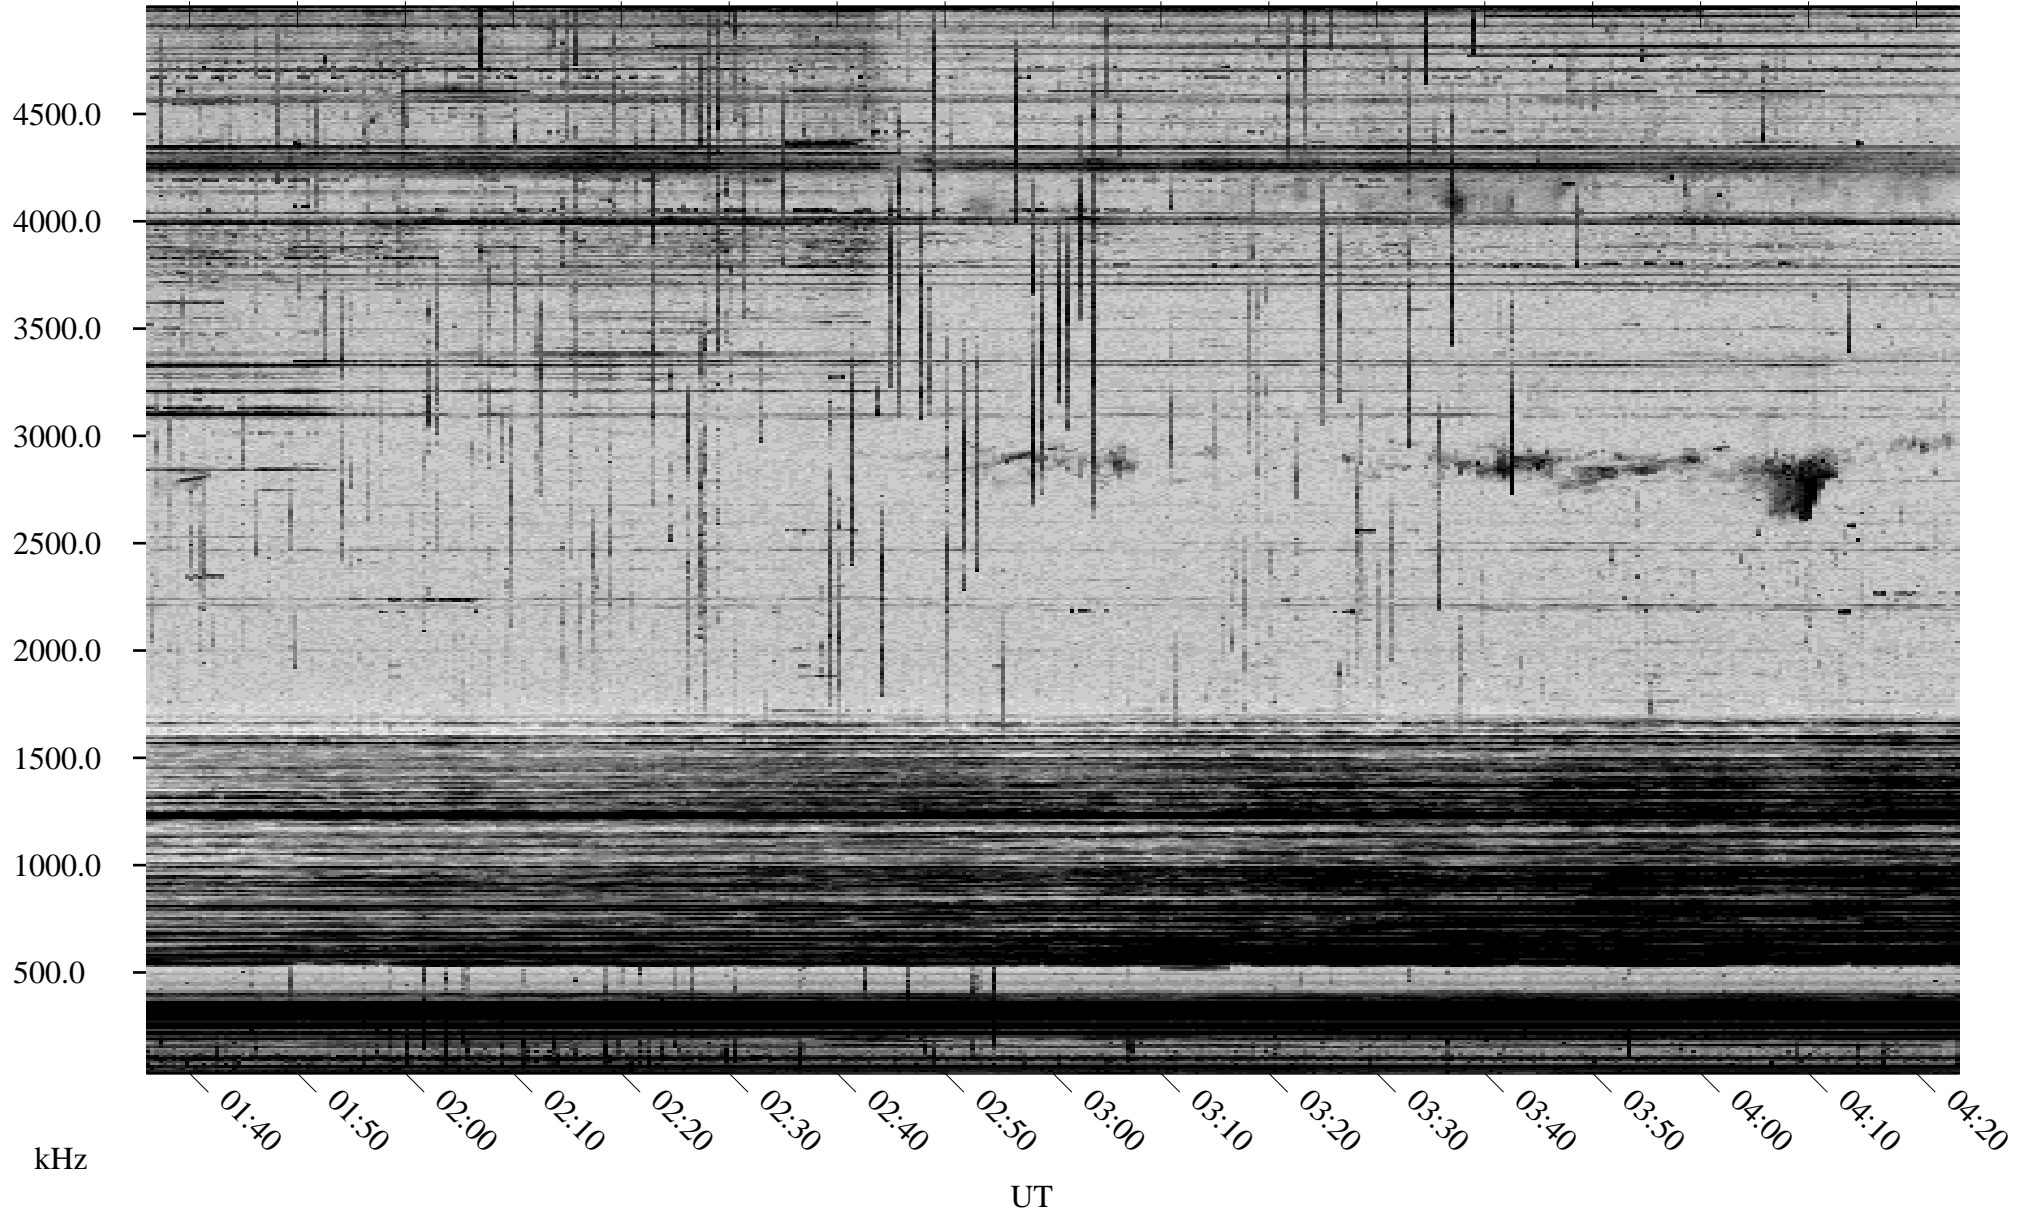

09/17/2002 Churchill, Manitoba

Linear Scale Black = 161 White = 15

ch02260l.r00m max_12

Page 1

09/17/2002 Churchill, Manitoba

Linear Scale Black = 161 White = 15

ch02260l.r00m max_12

Page 2

09/18/2002 Churchill, Manitoba

Linear Scale Black = 161 White = 15

ch02260l.r00m max_12

Page 3

09/18/2002 Churchill, Manitoba

Linear Scale Black = 161 White = 15

ch02260l.r00m max_12

Page 4

09/18/2002 Churchill, Manitoba

Linear Scale Black = 161 White = 15

ch02260l.r00m max_12

Page 5

09/18/2002 Churchill, Manitoba

Linear Scale Black = 161 White = 15

ch02260l.r00m max_12

Page 6

09/18/2002 Churchill, Manitoba

Linear Scale Black = 161 White = 15

ch02260l.r00m max_12

Page 7

09/18/2002 Churchill, Manitoba

Linear Scale Black = 161 White = 15

ch02260l.r00m max_12

Page 8