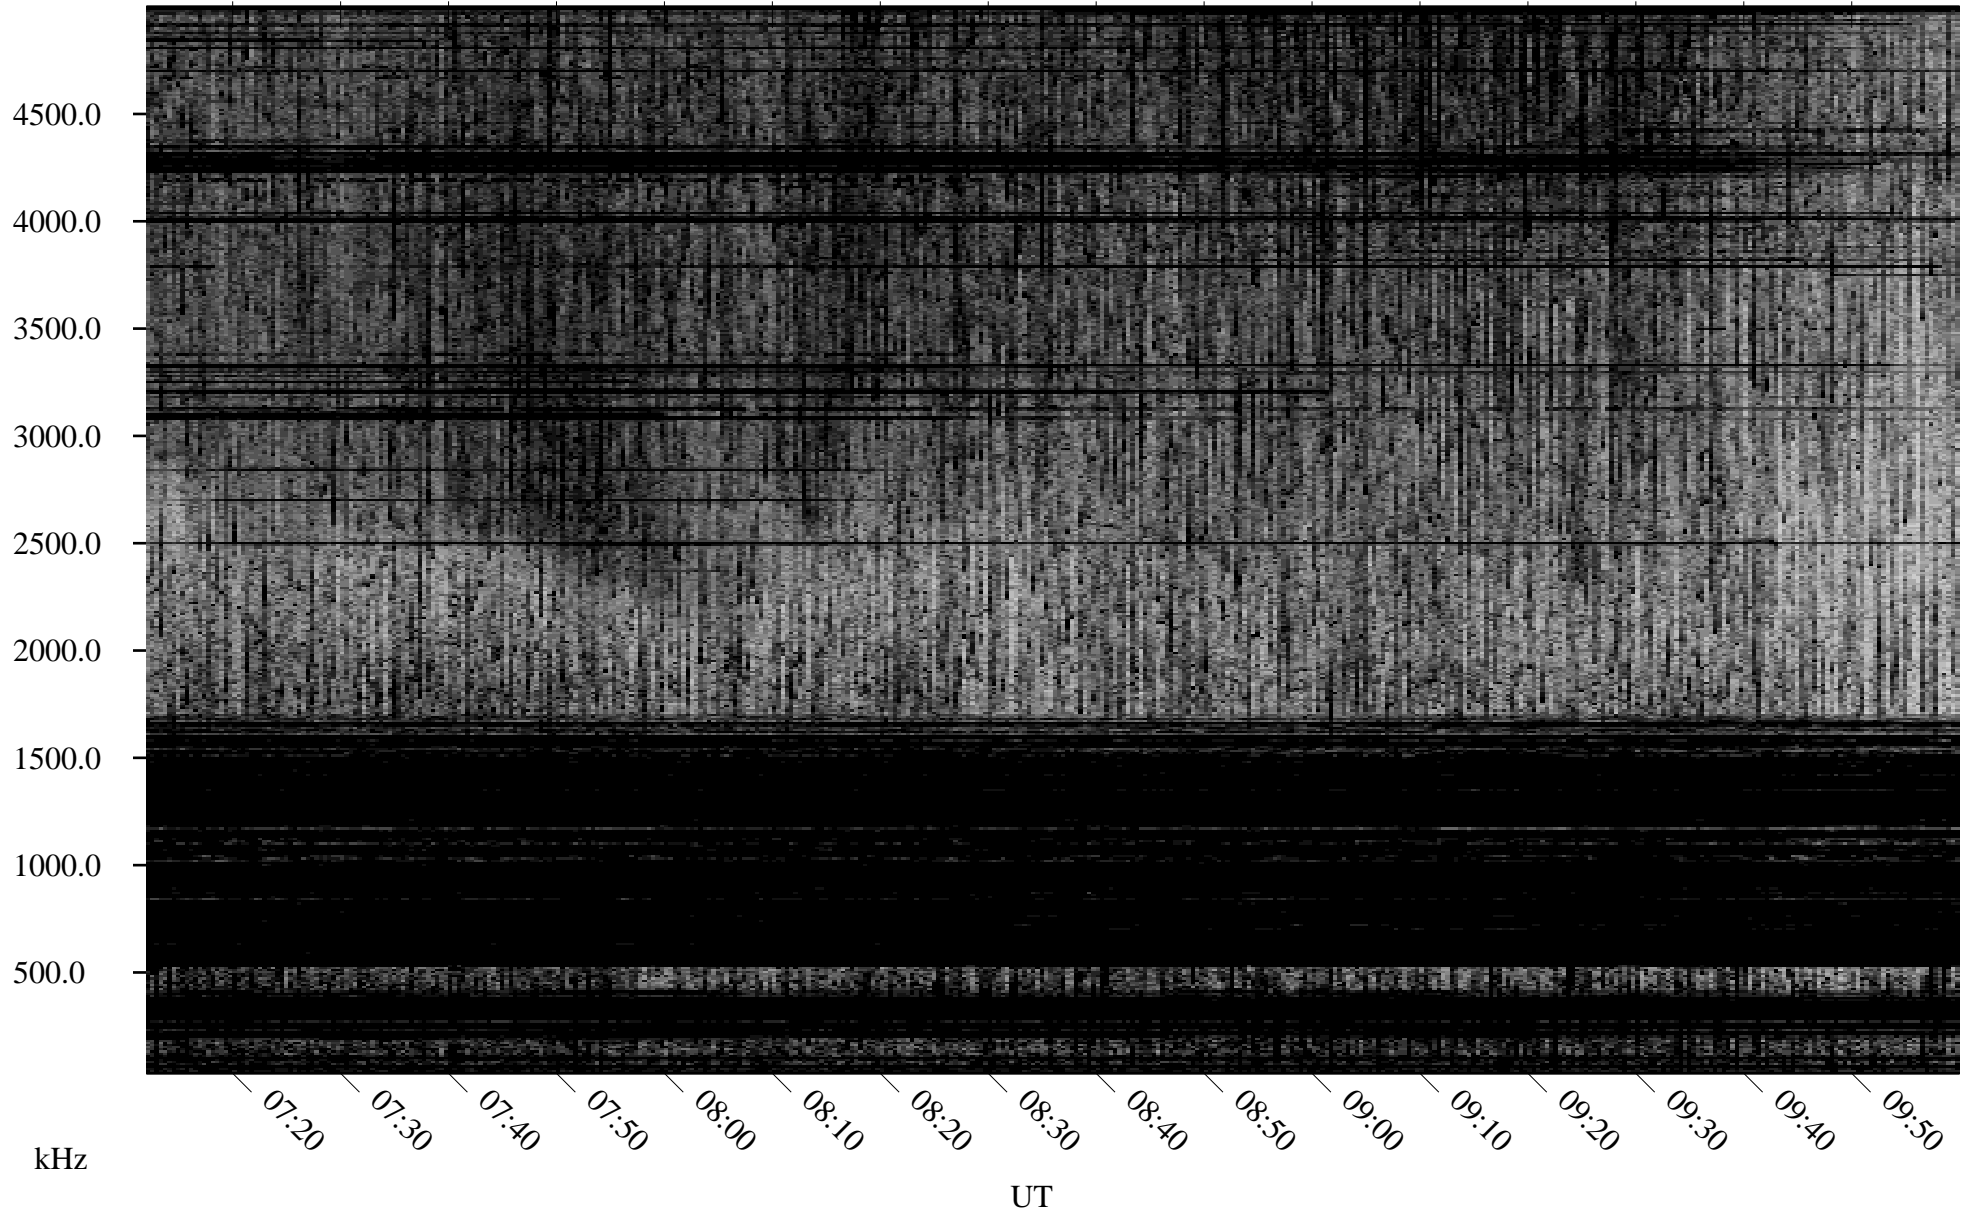

# 09/19/2002 Churchill, Manitoba

Linear Scale    Black = 161    White = 15

ch022611.r00m max\_12

Page 4

# 09/19/2002 Churchill, Manitoba

Linear Scale    Black = 161    White = 15

ch022611.r00m max\_12

Page 5