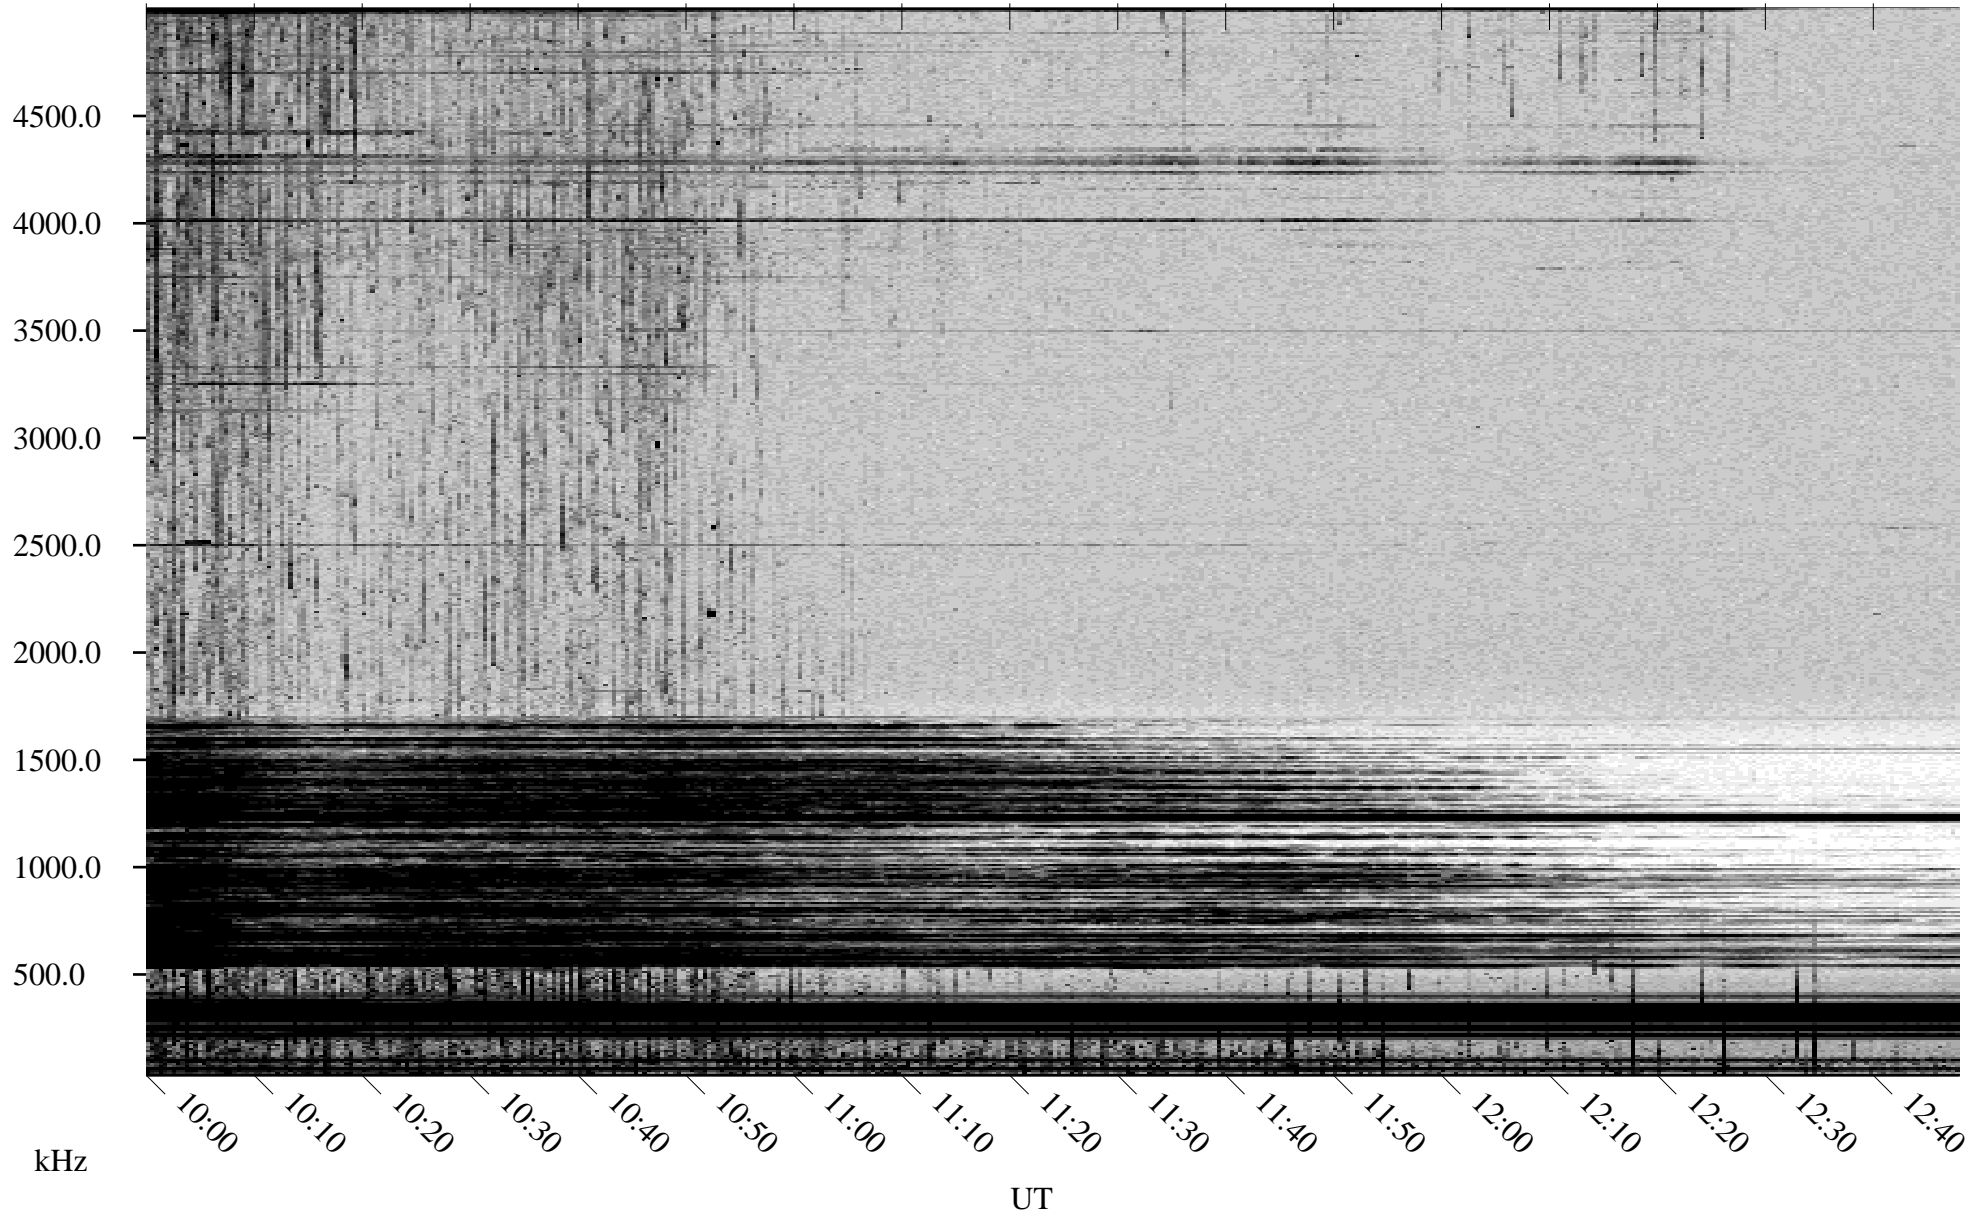

# 09/19/2002 Churchill, Manitoba

Linear Scale    Black = 161    White = 15

ch022611.r00m max\_12

Page 4

# 09/19/2002 Churchill, Manitoba

Linear Scale    Black = 161    White = 15

ch022611.r00m max\_12

Page 5

# 09/19/2002 Churchill, Manitoba

Linear Scale    Black = 161    White = 15

ch022611.r00m max\_12

Page 6

# 09/19/2002 Churchill, Manitoba

Linear Scale    Black = 161    White = 15

ch022611.r00m max\_12

Page 7