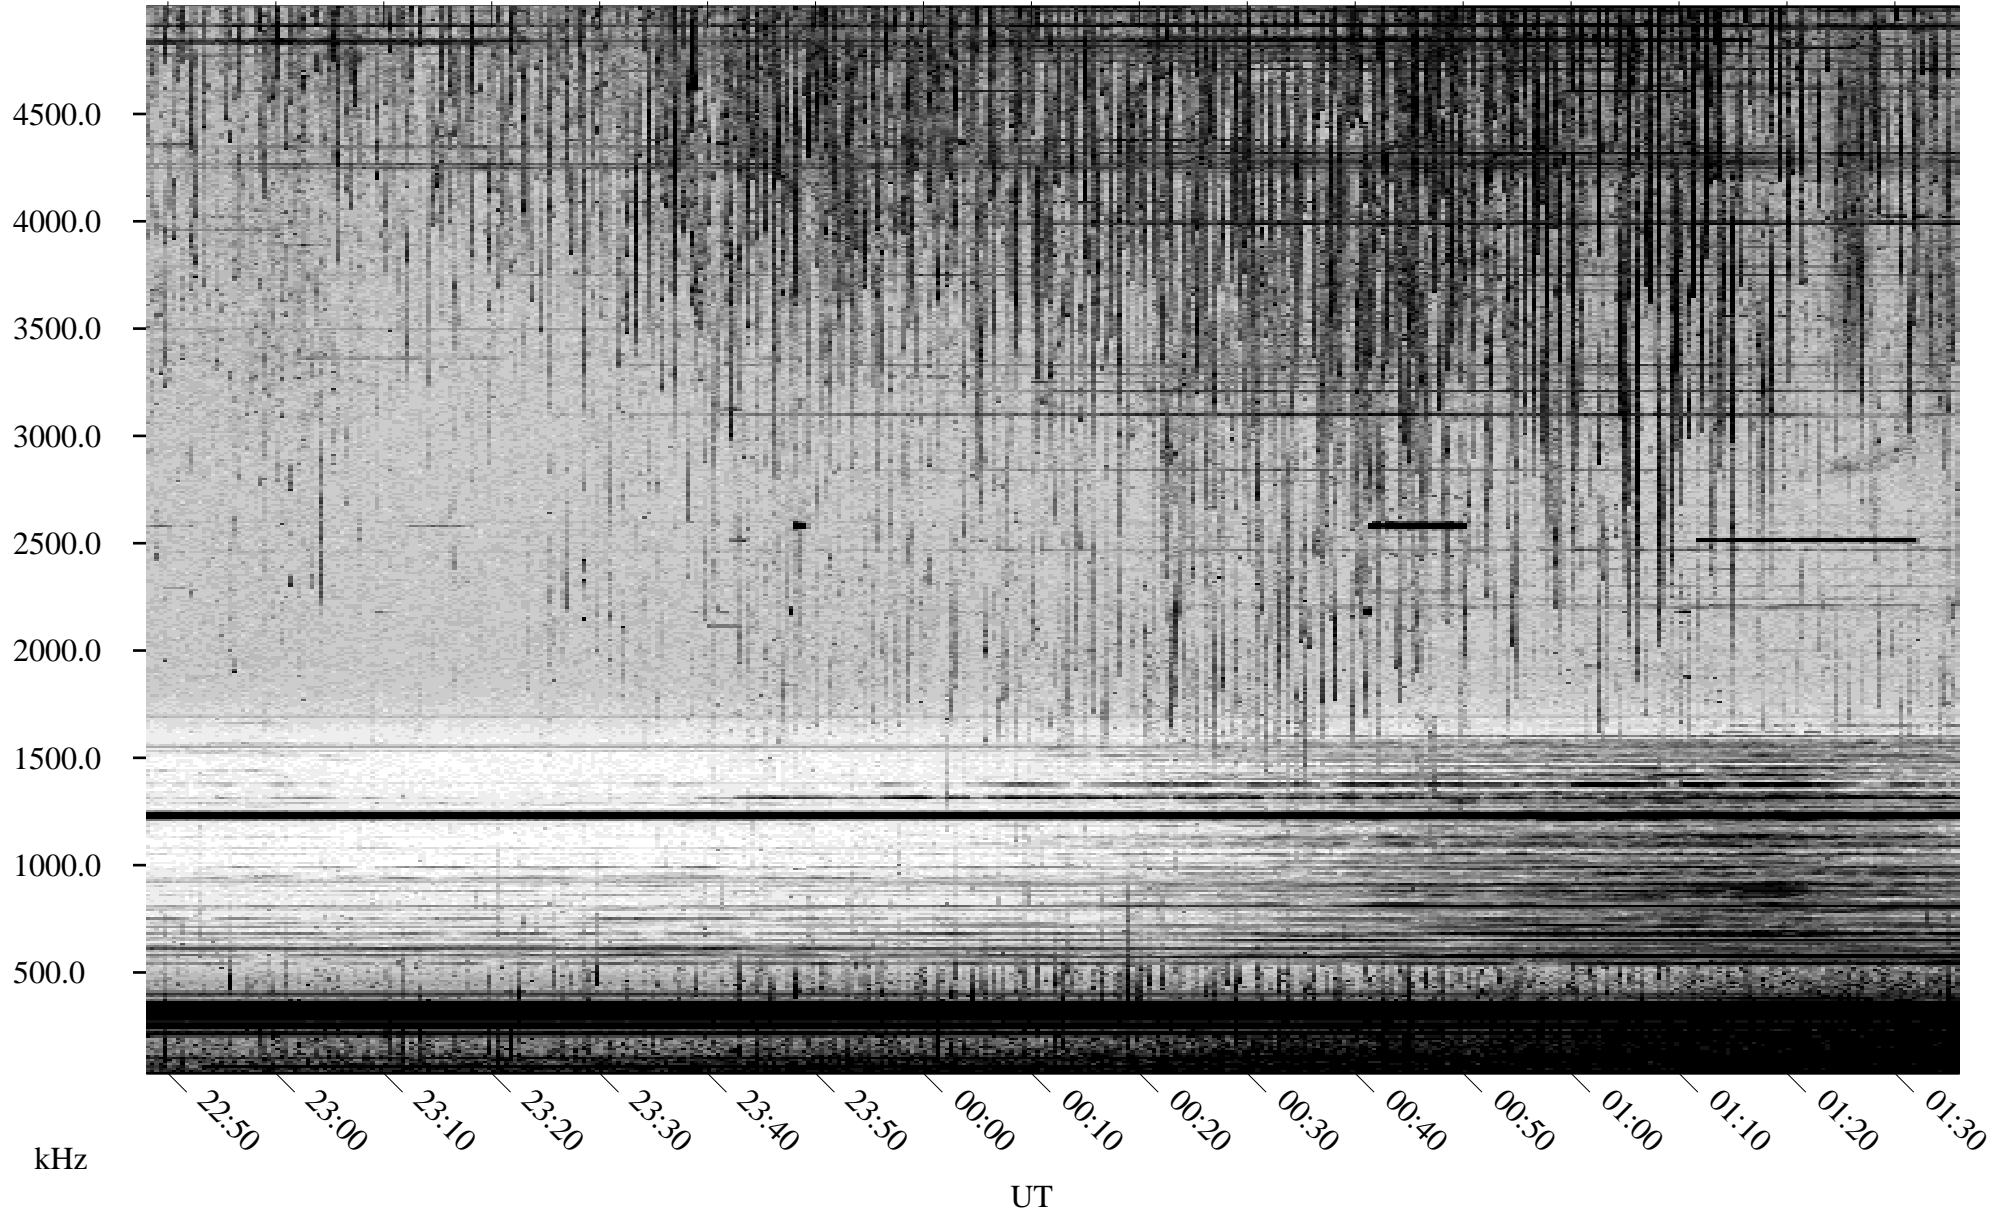

# 09/18/2002 Churchill, Manitoba

Linear Scale    Black = 161    White = 15

ch022611.r00m max\_12

Page 1

# 09/18/2002 Churchill, Manitoba

Linear Scale    Black = 161    White = 15

ch022611.r00m max\_12

Page 2

# 09/19/2002 Churchill, Manitoba

Linear Scale    Black = 161    White = 15

ch022611.r00m max\_12

Page 3

# 09/19/2002 Churchill, Manitoba

Linear Scale    Black = 161    White = 15

ch022611.r00m max\_12

Page 4