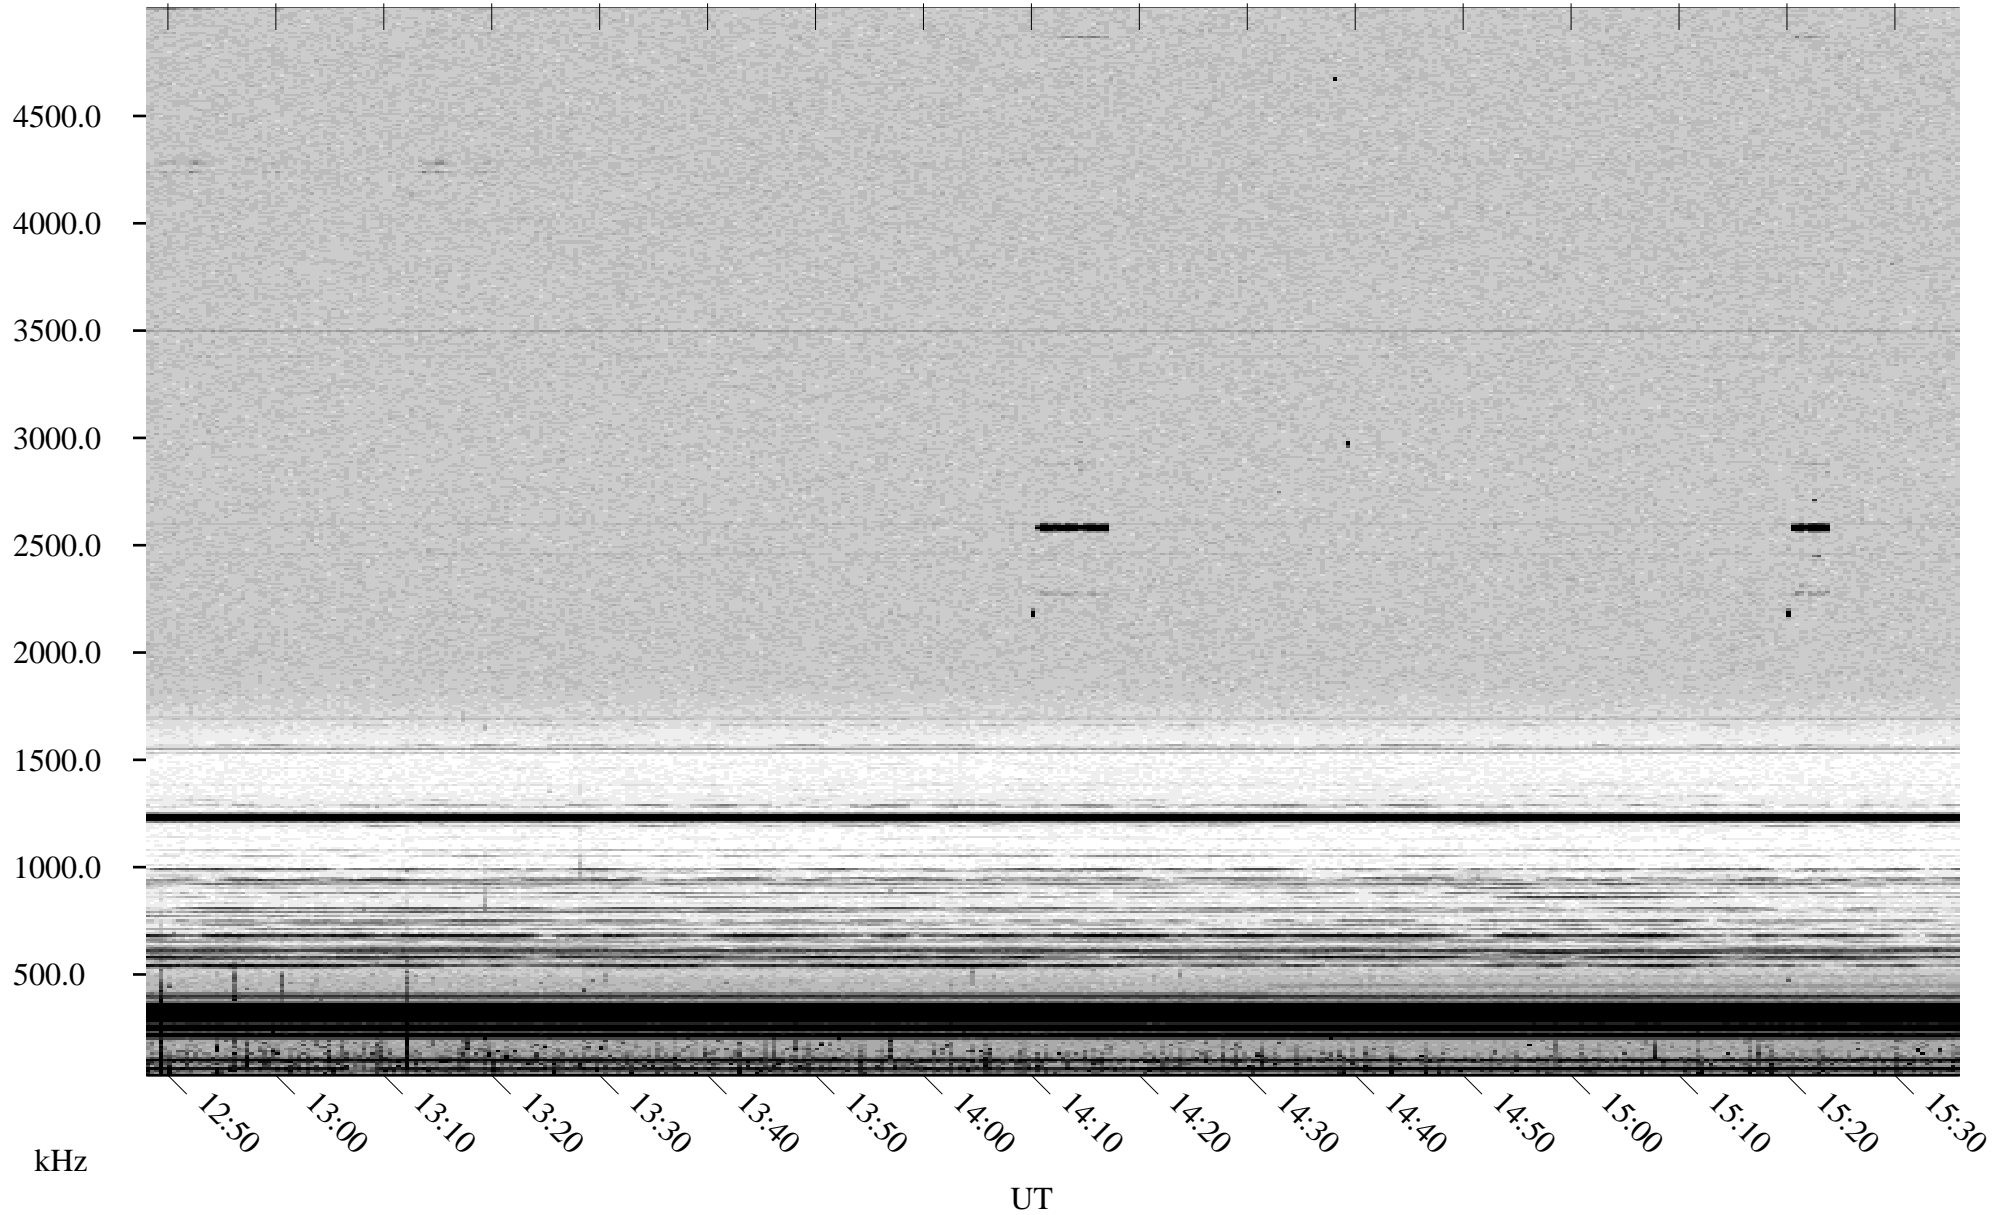

# 09/19/2002 Churchill, Manitoba

Linear Scale    Black = 161    White = 15

ch022611.r00m max\_12

Page 5

# 09/19/2002 Churchill, Manitoba

Linear Scale    Black = 161    White = 15

ch022611.r00m max\_12

Page 6

# 09/19/2002 Churchill, Manitoba

Linear Scale    Black = 161    White = 15

ch022611.r00m max\_12

Page 7

# 09/19/2002 Churchill, Manitoba

Linear Scale    Black = 161    White = 15

ch022611.r00m max\_12