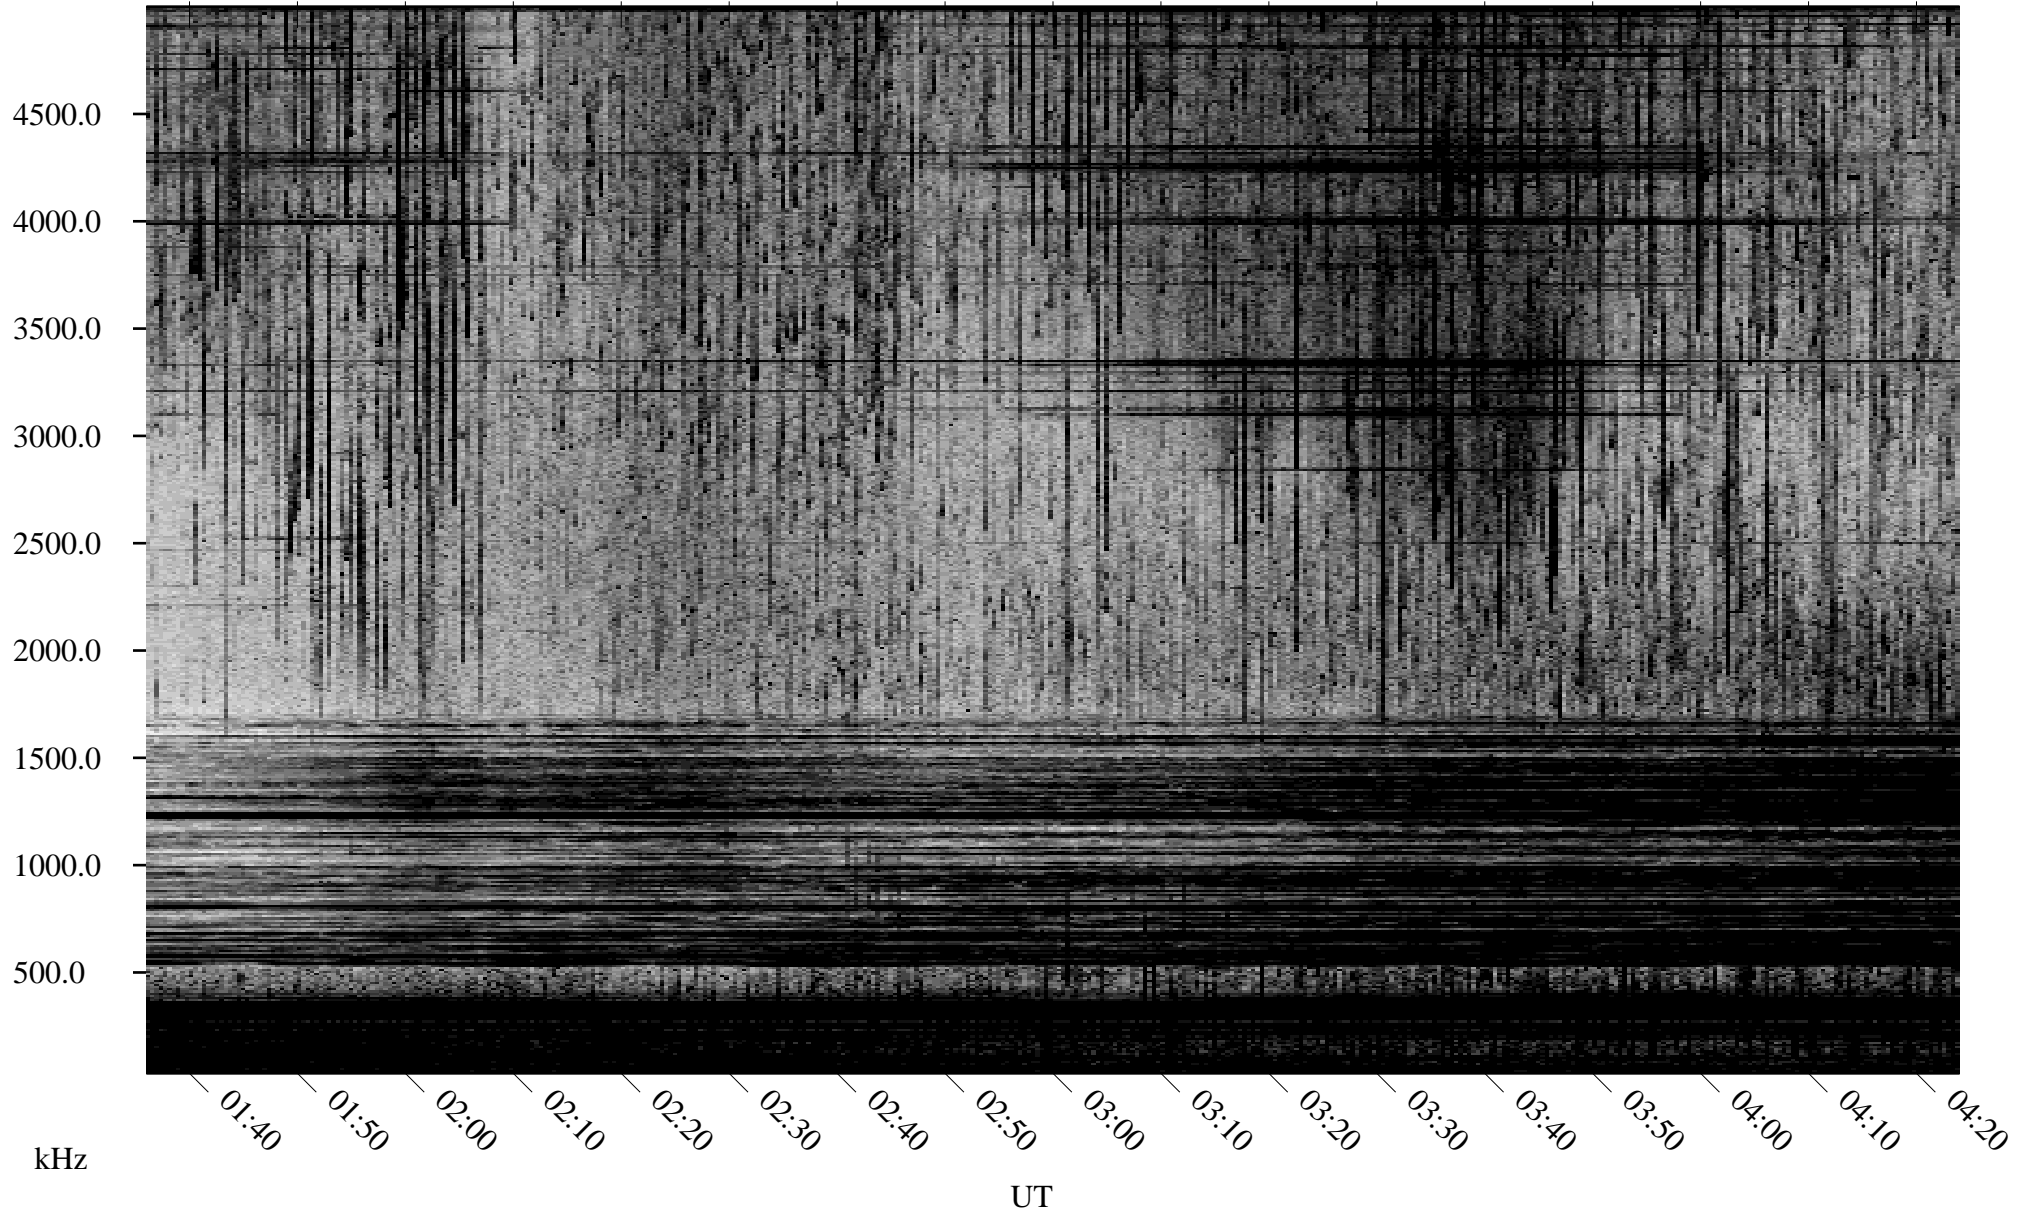

# 09/18/2002 Churchill, Manitoba

Linear Scale    Black = 161    White = 15

ch022611.r00m max\_12

Page 1

# 09/18/2002 Churchill, Manitoba

Linear Scale    Black = 161    White = 15

ch022611.r00m max\_12

Page 2

# 09/19/2002 Churchill, Manitoba

Linear Scale    Black = 161    White = 15

ch022611.r00m max\_12

Page 3

# 09/19/2002 Churchill, Manitoba

Linear Scale    Black = 161    White = 15

ch022611.r00m max\_12

Page 4