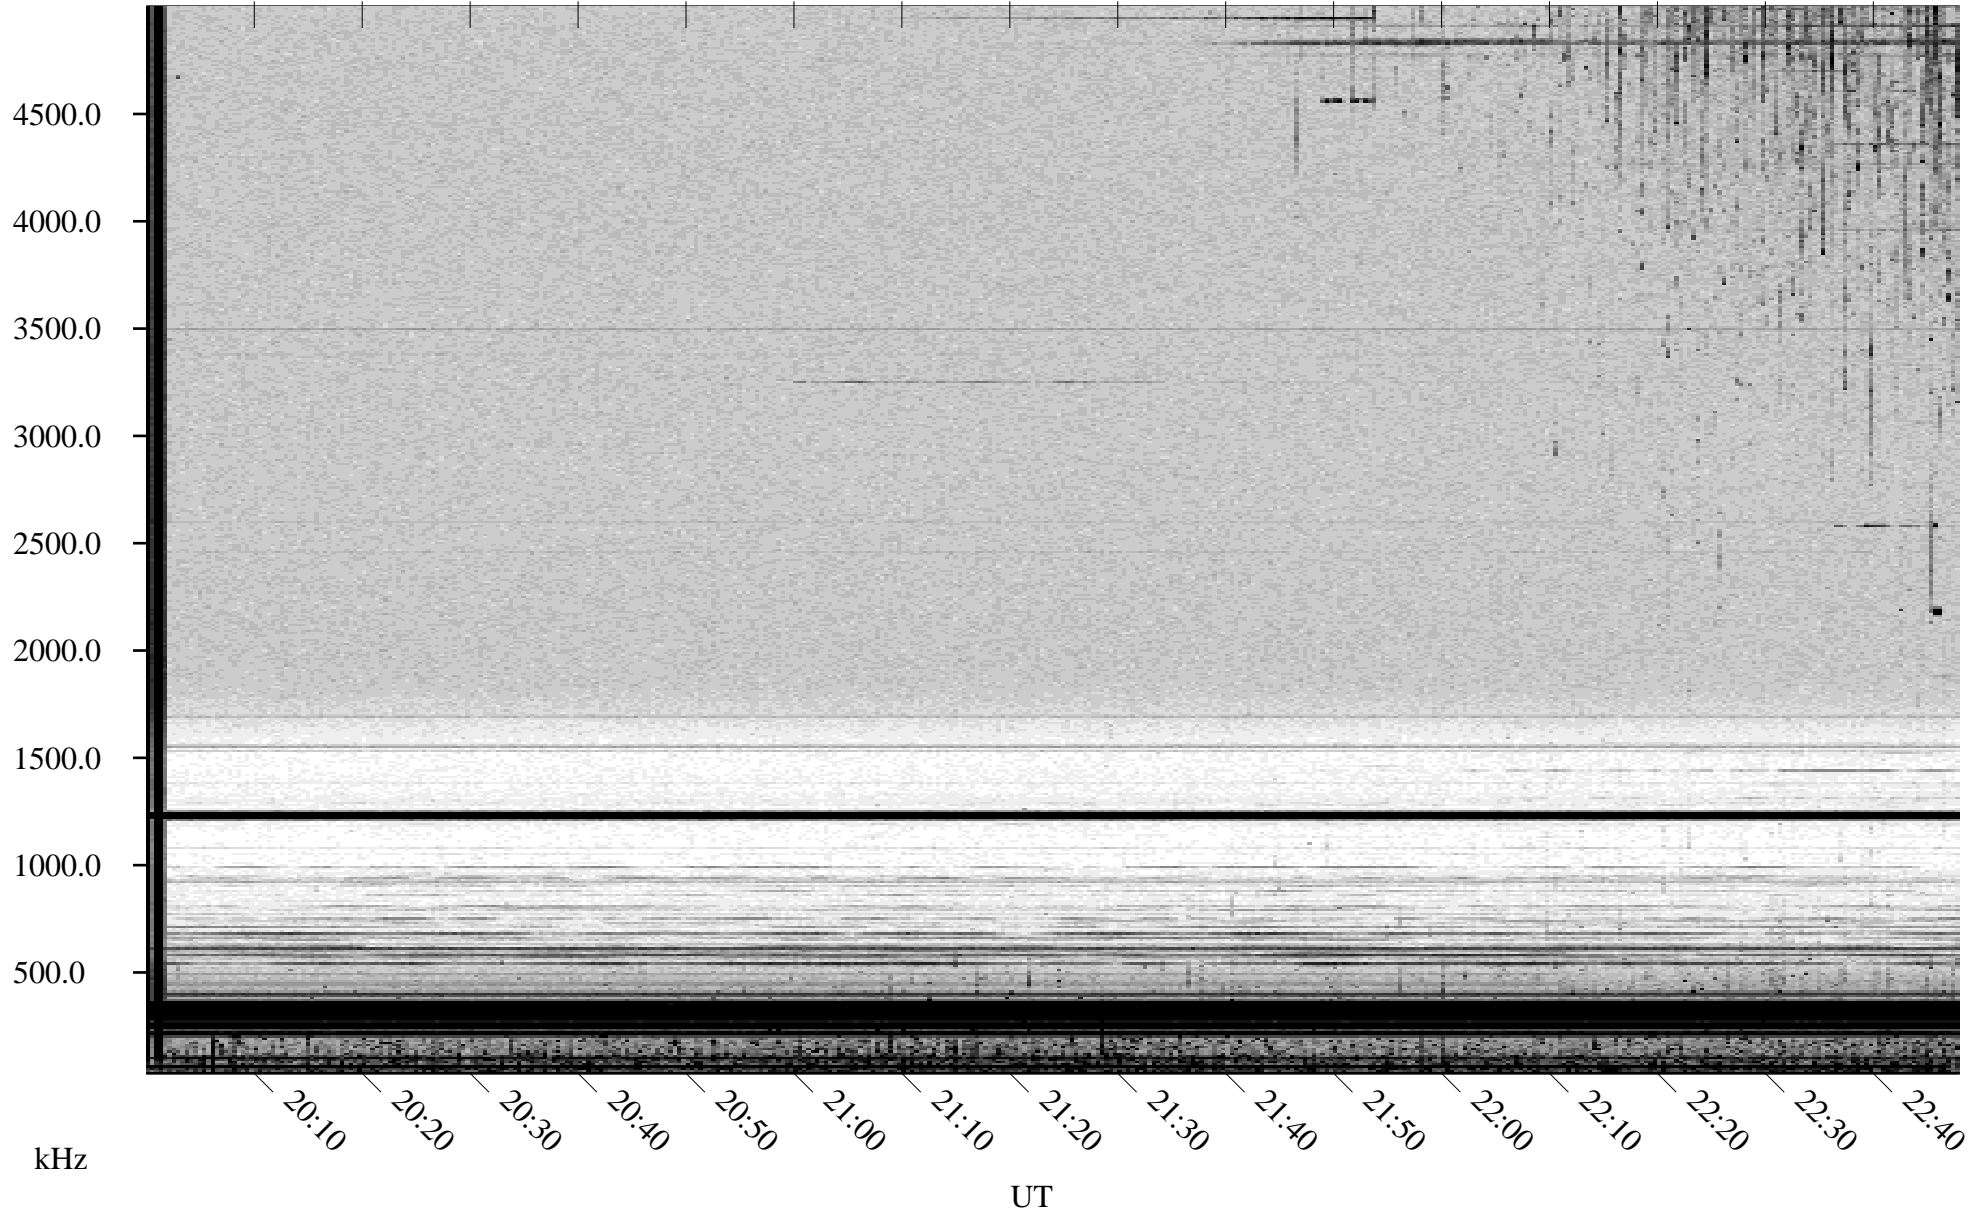

# 09/18/2002 Churchill, Manitoba

Linear Scale    Black = 161    White = 15

ch022611.r00m max\_12

Page 1

# 09/18/2002 Churchill, Manitoba

Linear Scale    Black = 161    White = 15

ch022611.r00m max\_12

Page 2

# 09/19/2002 Churchill, Manitoba

Linear Scale    Black = 161    White = 15

ch022611.r00m max\_12

Page 3

# 09/19/2002 Churchill, Manitoba

Linear Scale    Black = 161    White = 15

ch022611.r00m max\_12

Page 4