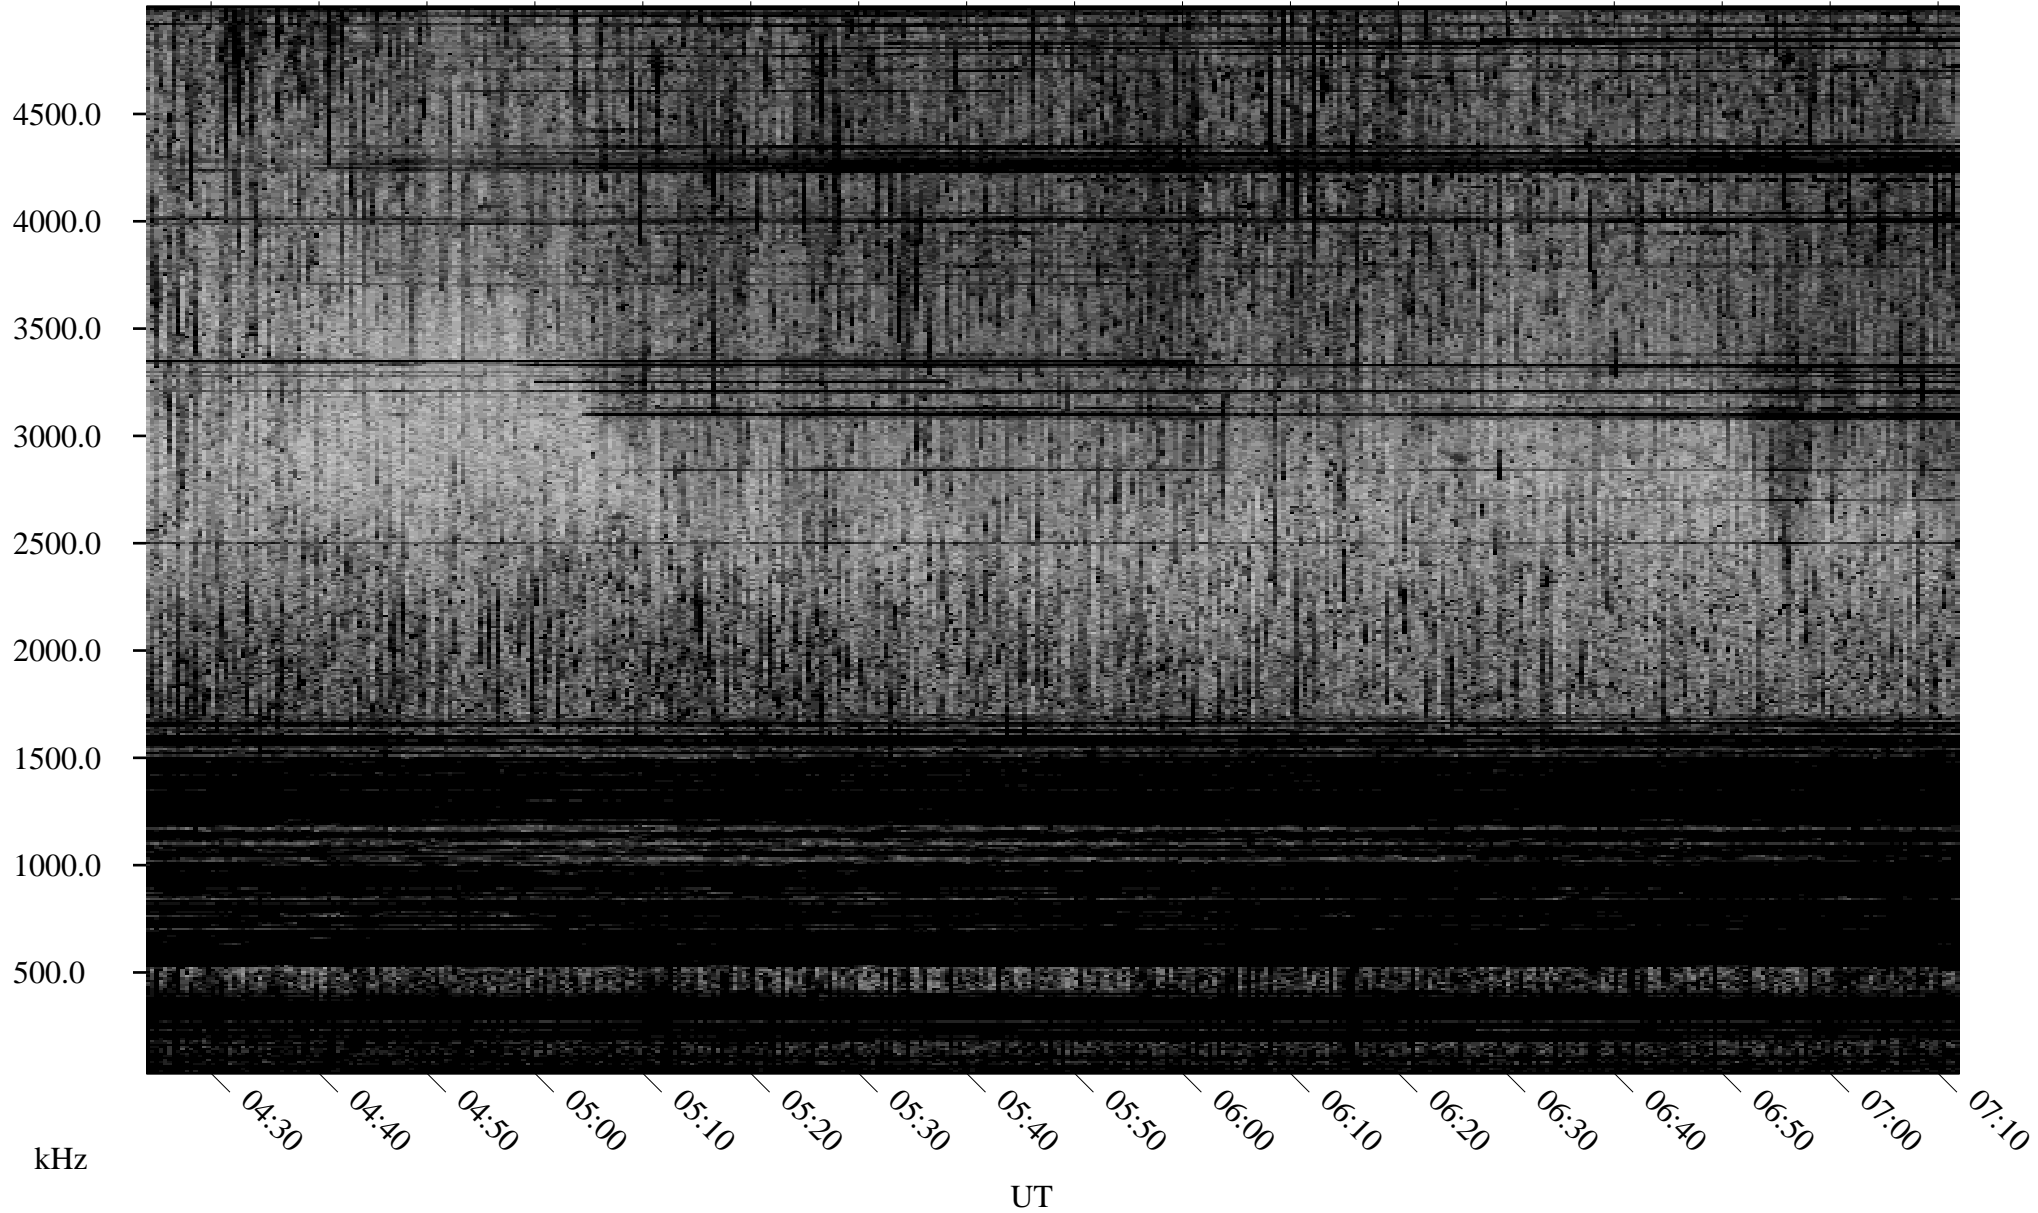

# 09/18/2002 Churchill, Manitoba

Linear Scale    Black = 161    White = 15

ch022611.r00m max\_12

Page 1

# 09/18/2002 Churchill, Manitoba

Linear Scale    Black = 161    White = 15

ch022611.r00m max\_12

Page 2

# 09/19/2002 Churchill, Manitoba

Linear Scale    Black = 161    White = 15

ch022611.r00m max\_12

Page 3

# 09/19/2002 Churchill, Manitoba

Linear Scale    Black = 161    White = 15

ch022611.r00m max\_12

Page 4