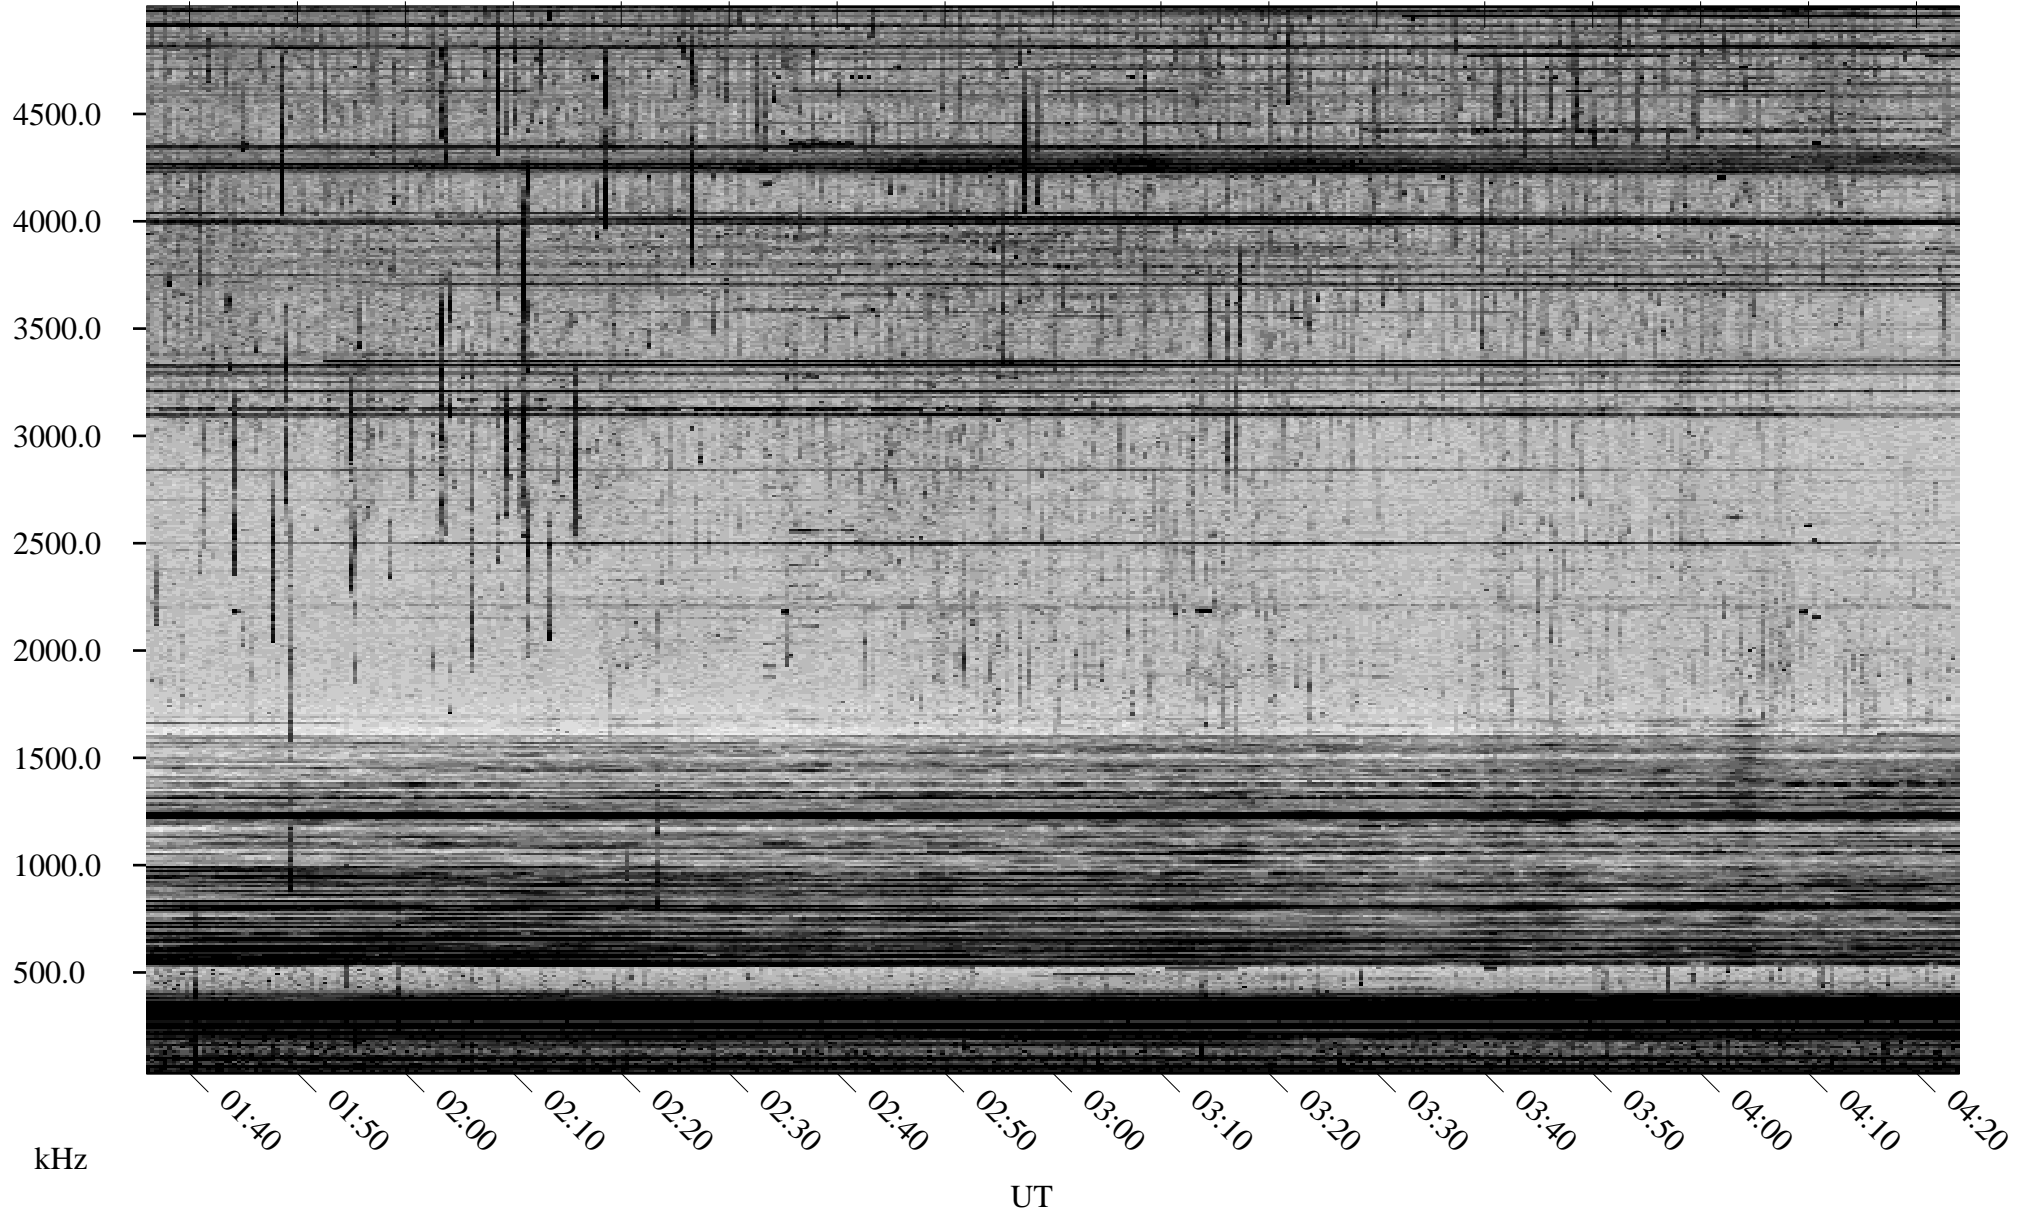

09/19/2002 Churchill, Manitoba

Linear Scale Black = 161 White = 15

ch02262l.r00m max_12

Page 1

09/19/2002 Churchill, Manitoba

Linear Scale Black = 161 White = 15

ch02262l.r00m max_12

Page 2

09/20/2002 Churchill, Manitoba

Linear Scale Black = 161 White = 15

ch02262l.r00m max_12

Page 3

09/20/2002 Churchill, Manitoba

Linear Scale Black = 161 White = 15

ch02262l.r00m max_12

Page 4

09/20/2002 Churchill, Manitoba

Linear Scale Black = 161 White = 15

ch02262l.r00m max_12

Page 5

09/20/2002 Churchill, Manitoba

Linear Scale Black = 161 White = 15

ch02262l.r00m max_12

Page 6

09/20/2002 Churchill, Manitoba

Linear Scale Black = 161 White = 15

ch02262l.r00m max_12

Page 7

09/20/2002 Churchill, Manitoba

Linear Scale Black = 161 White = 15

ch02262l.r00m max_12

Page 8