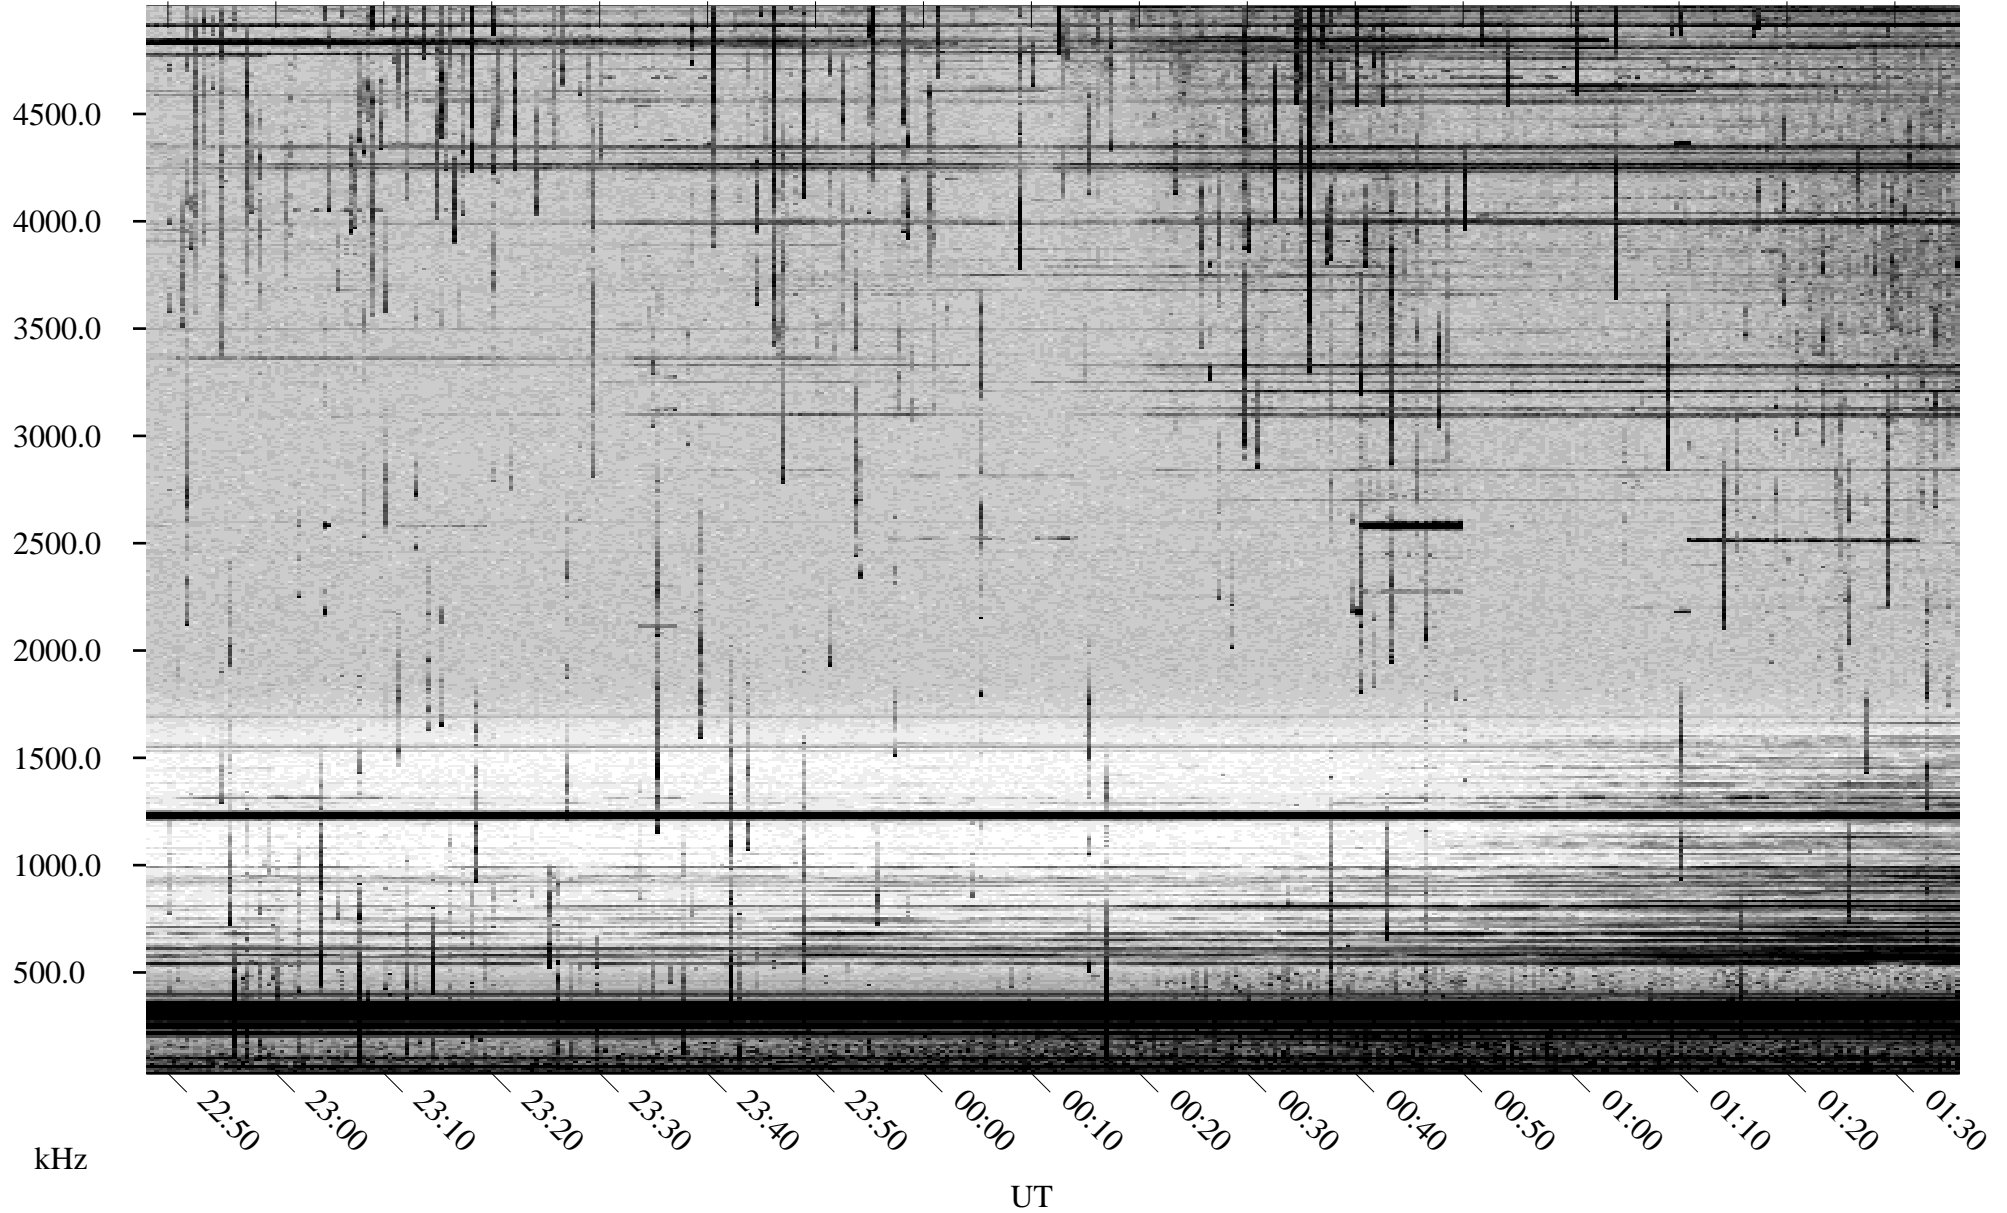

09/19/2002 Churchill, Manitoba

Linear Scale Black = 161 White = 15

ch02262l.r00m max_12

Page 1

09/19/2002 Churchill, Manitoba

Linear Scale Black = 161 White = 15

ch02262l.r00m max_12

Page 2

09/20/2002 Churchill, Manitoba

Linear Scale Black = 161 White = 15

ch02262l.r00m max_12

Page 3

09/20/2002 Churchill, Manitoba

Linear Scale Black = 161 White = 15

ch02262l.r00m max_12

Page 4

09/20/2002 Churchill, Manitoba

Linear Scale Black = 161 White = 15

ch02262l.r00m max_12

Page 5

09/20/2002 Churchill, Manitoba

Linear Scale Black = 161 White = 15

ch02262l.r00m max_12

Page 6

09/20/2002 Churchill, Manitoba

Linear Scale Black = 161 White = 15

ch02262l.r00m max_12

Page 7

09/20/2002 Churchill, Manitoba

Linear Scale Black = 161 White = 15

ch02262l.r00m max_12

Page 8