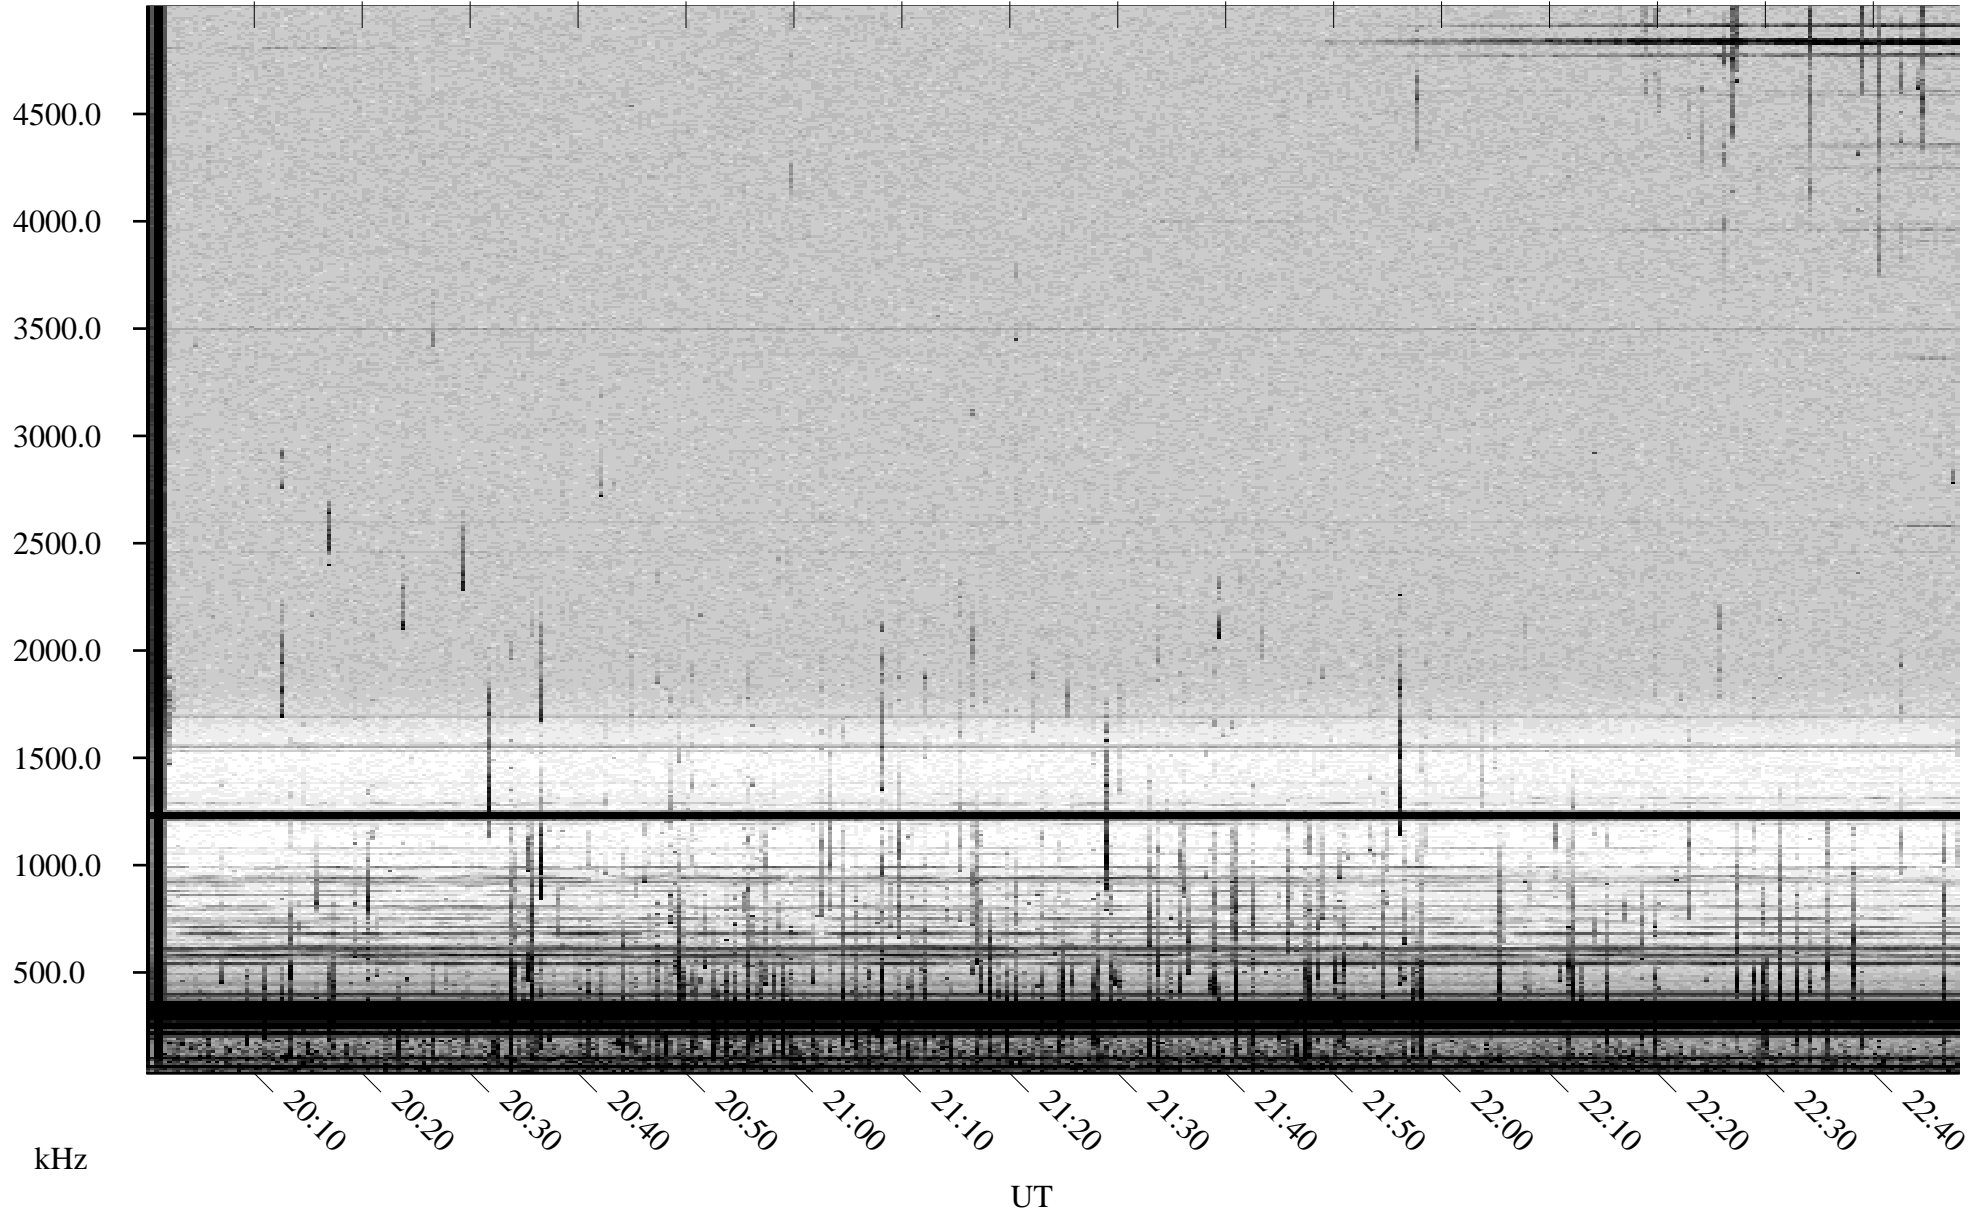

09/19/2002 Churchill, Manitoba

Linear Scale Black = 161 White = 15

ch02262l.r00m max_12

Page 1

09/19/2002 Churchill, Manitoba

Linear Scale Black = 161 White = 15

ch02262l.r00m max_12

Page 2

09/20/2002 Churchill, Manitoba

Linear Scale Black = 161 White = 15

ch02262l.r00m max_12

Page 3

09/20/2002 Churchill, Manitoba

Linear Scale Black = 161 White = 15

ch02262l.r00m max_12

Page 4

09/20/2002 Churchill, Manitoba

Linear Scale Black = 161 White = 15

ch02262l.r00m max_12

Page 5

09/20/2002 Churchill, Manitoba

Linear Scale Black = 161 White = 15

ch02262l.r00m max_12

Page 6

09/20/2002 Churchill, Manitoba

Linear Scale Black = 161 White = 15

ch02262l.r00m max_12

Page 7

09/20/2002 Churchill, Manitoba

Linear Scale Black = 161 White = 15

ch02262l.r00m max_12

Page 8