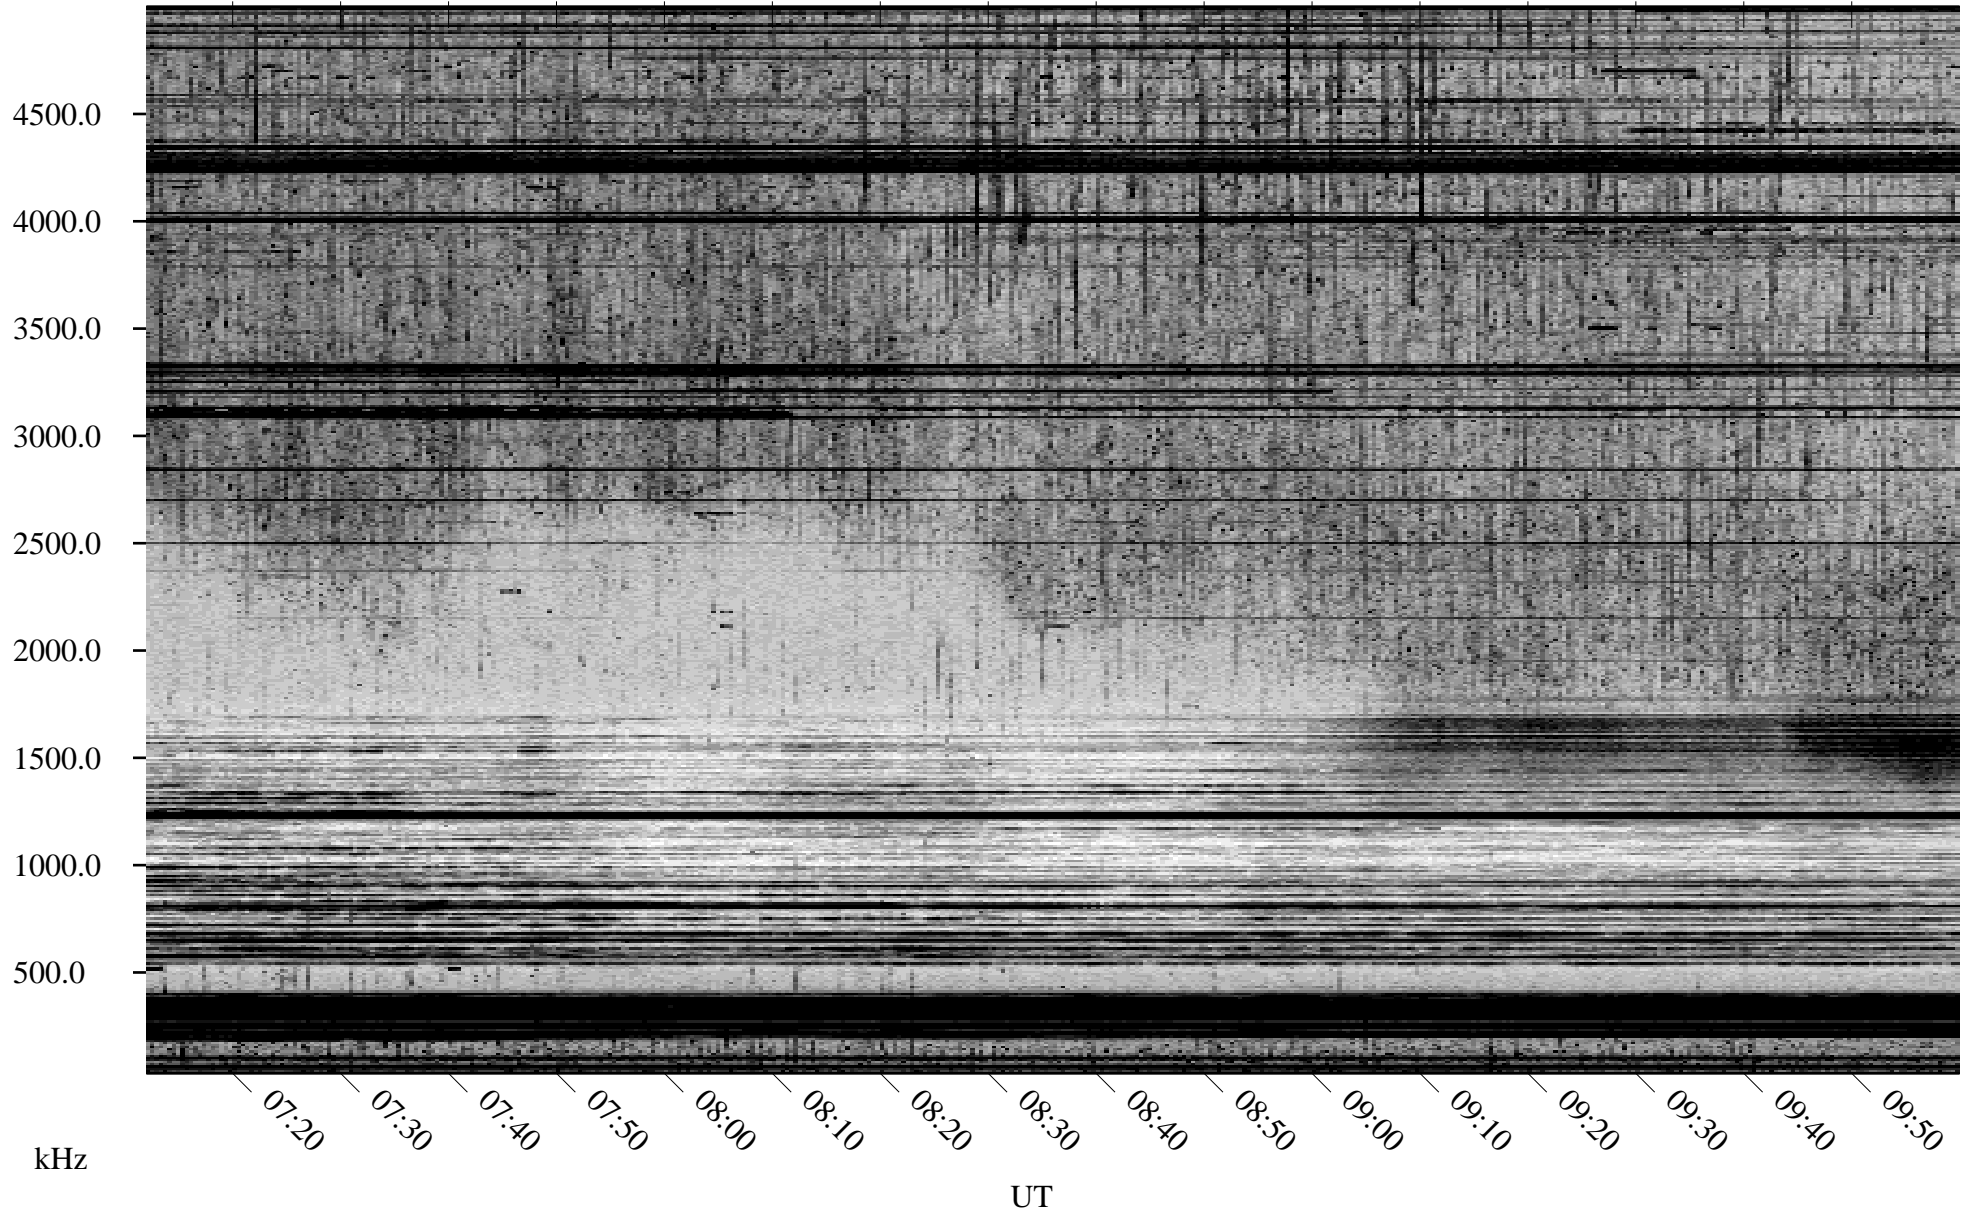

09/19/2002 Churchill, Manitoba

Linear Scale Black = 161 White = 15

ch02262l.r00m max_12

Page 1

09/19/2002 Churchill, Manitoba

Linear Scale Black = 161 White = 15

ch02262l.r00m max_12

Page 2

09/20/2002 Churchill, Manitoba

Linear Scale Black = 161 White = 15

ch02262l.r00m max_12

Page 3

09/20/2002 Churchill, Manitoba

Linear Scale Black = 161 White = 15

ch02262l.r00m max_12

Page 4

09/20/2002 Churchill, Manitoba

Linear Scale Black = 161 White = 15

ch02262l.r00m max_12

Page 5

09/20/2002 Churchill, Manitoba

Linear Scale Black = 161 White = 15

ch02262l.r00m max_12

Page 6

09/20/2002 Churchill, Manitoba

Linear Scale Black = 161 White = 15

ch02262l.r00m max_12

Page 7

09/20/2002 Churchill, Manitoba

Linear Scale Black = 161 White = 15

ch02262l.r00m max_12

Page 8