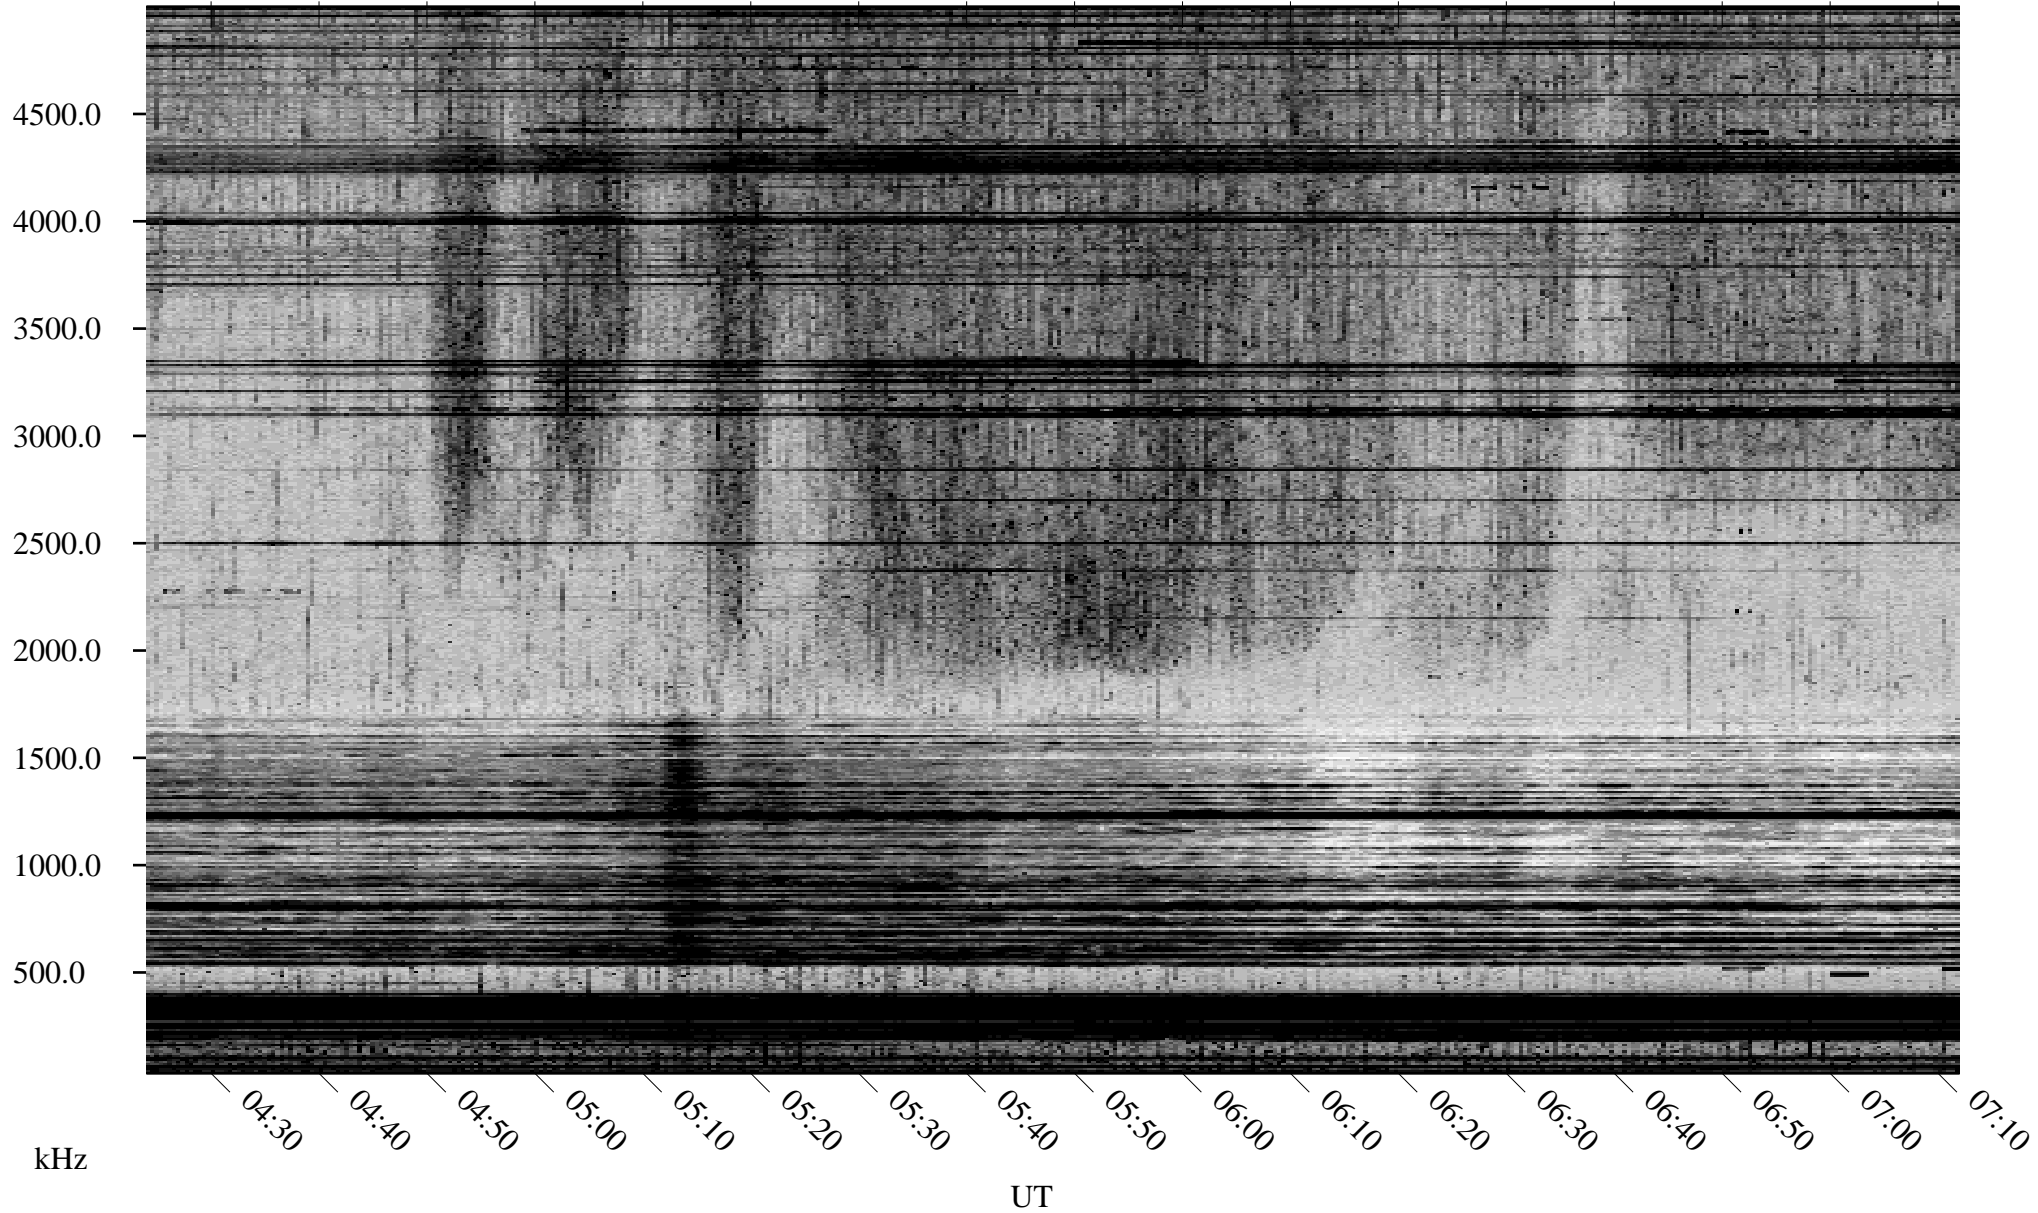

09/19/2002 Churchill, Manitoba

Linear Scale Black = 161 White = 15

ch02262l.r00m max_12

Page 1

09/19/2002 Churchill, Manitoba

Linear Scale Black = 161 White = 15

ch02262l.r00m max_12

Page 2

09/20/2002 Churchill, Manitoba

Linear Scale Black = 161 White = 15

ch02262l.r00m max_12

Page 3

09/20/2002 Churchill, Manitoba

Linear Scale Black = 161 White = 15

ch02262l.r00m max_12

Page 4

09/20/2002 Churchill, Manitoba

Linear Scale Black = 161 White = 15

ch02262l.r00m max_12

Page 5

09/20/2002 Churchill, Manitoba

Linear Scale Black = 161 White = 15

ch02262l.r00m max_12

Page 6

09/20/2002 Churchill, Manitoba

Linear Scale Black = 161 White = 15

ch02262l.r00m max_12

Page 7

09/20/2002 Churchill, Manitoba

Linear Scale Black = 161 White = 15

ch02262l.r00m max_12

Page 8