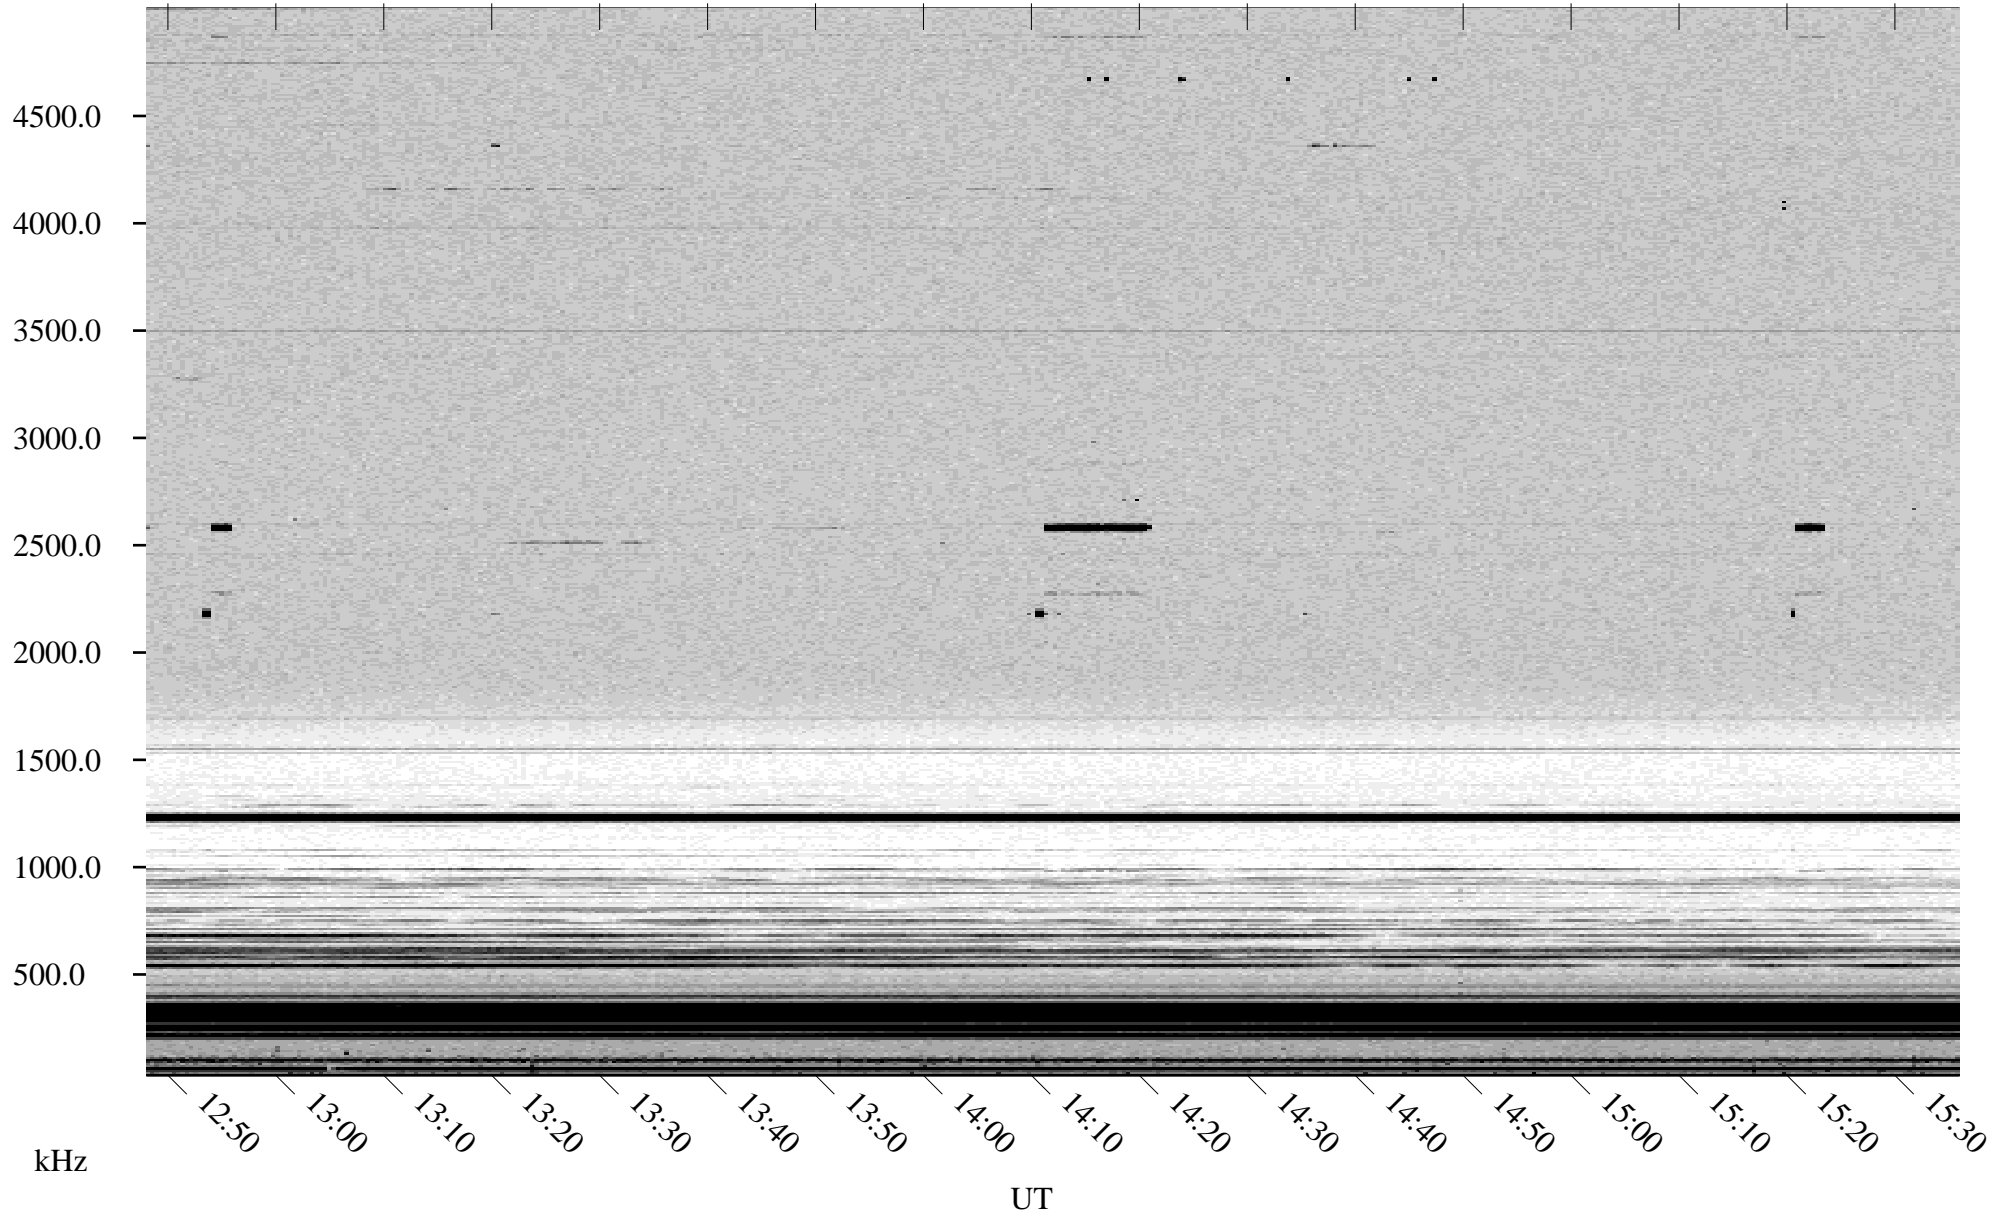

09/19/2002 Churchill, Manitoba

Linear Scale Black = 161 White = 15

ch02262l.r00m max_12

Page 1

09/19/2002 Churchill, Manitoba

Linear Scale Black = 161 White = 15

ch02262l.r00m max_12

Page 2

09/20/2002 Churchill, Manitoba

Linear Scale Black = 161 White = 15

ch02262l.r00m max_12

Page 3

09/20/2002 Churchill, Manitoba

Linear Scale Black = 161 White = 15

ch02262l.r00m max_12

Page 4

09/20/2002 Churchill, Manitoba

Linear Scale Black = 161 White = 15

ch02262l.r00m max_12

Page 5

09/20/2002 Churchill, Manitoba

Linear Scale Black = 161 White = 15

ch02262l.r00m max_12

Page 6

09/20/2002 Churchill, Manitoba

Linear Scale Black = 161 White = 15

ch02262l.r00m max_12

Page 7

09/20/2002 Churchill, Manitoba

Linear Scale Black = 161 White = 15

ch02262l.r00m max_12

Page 8