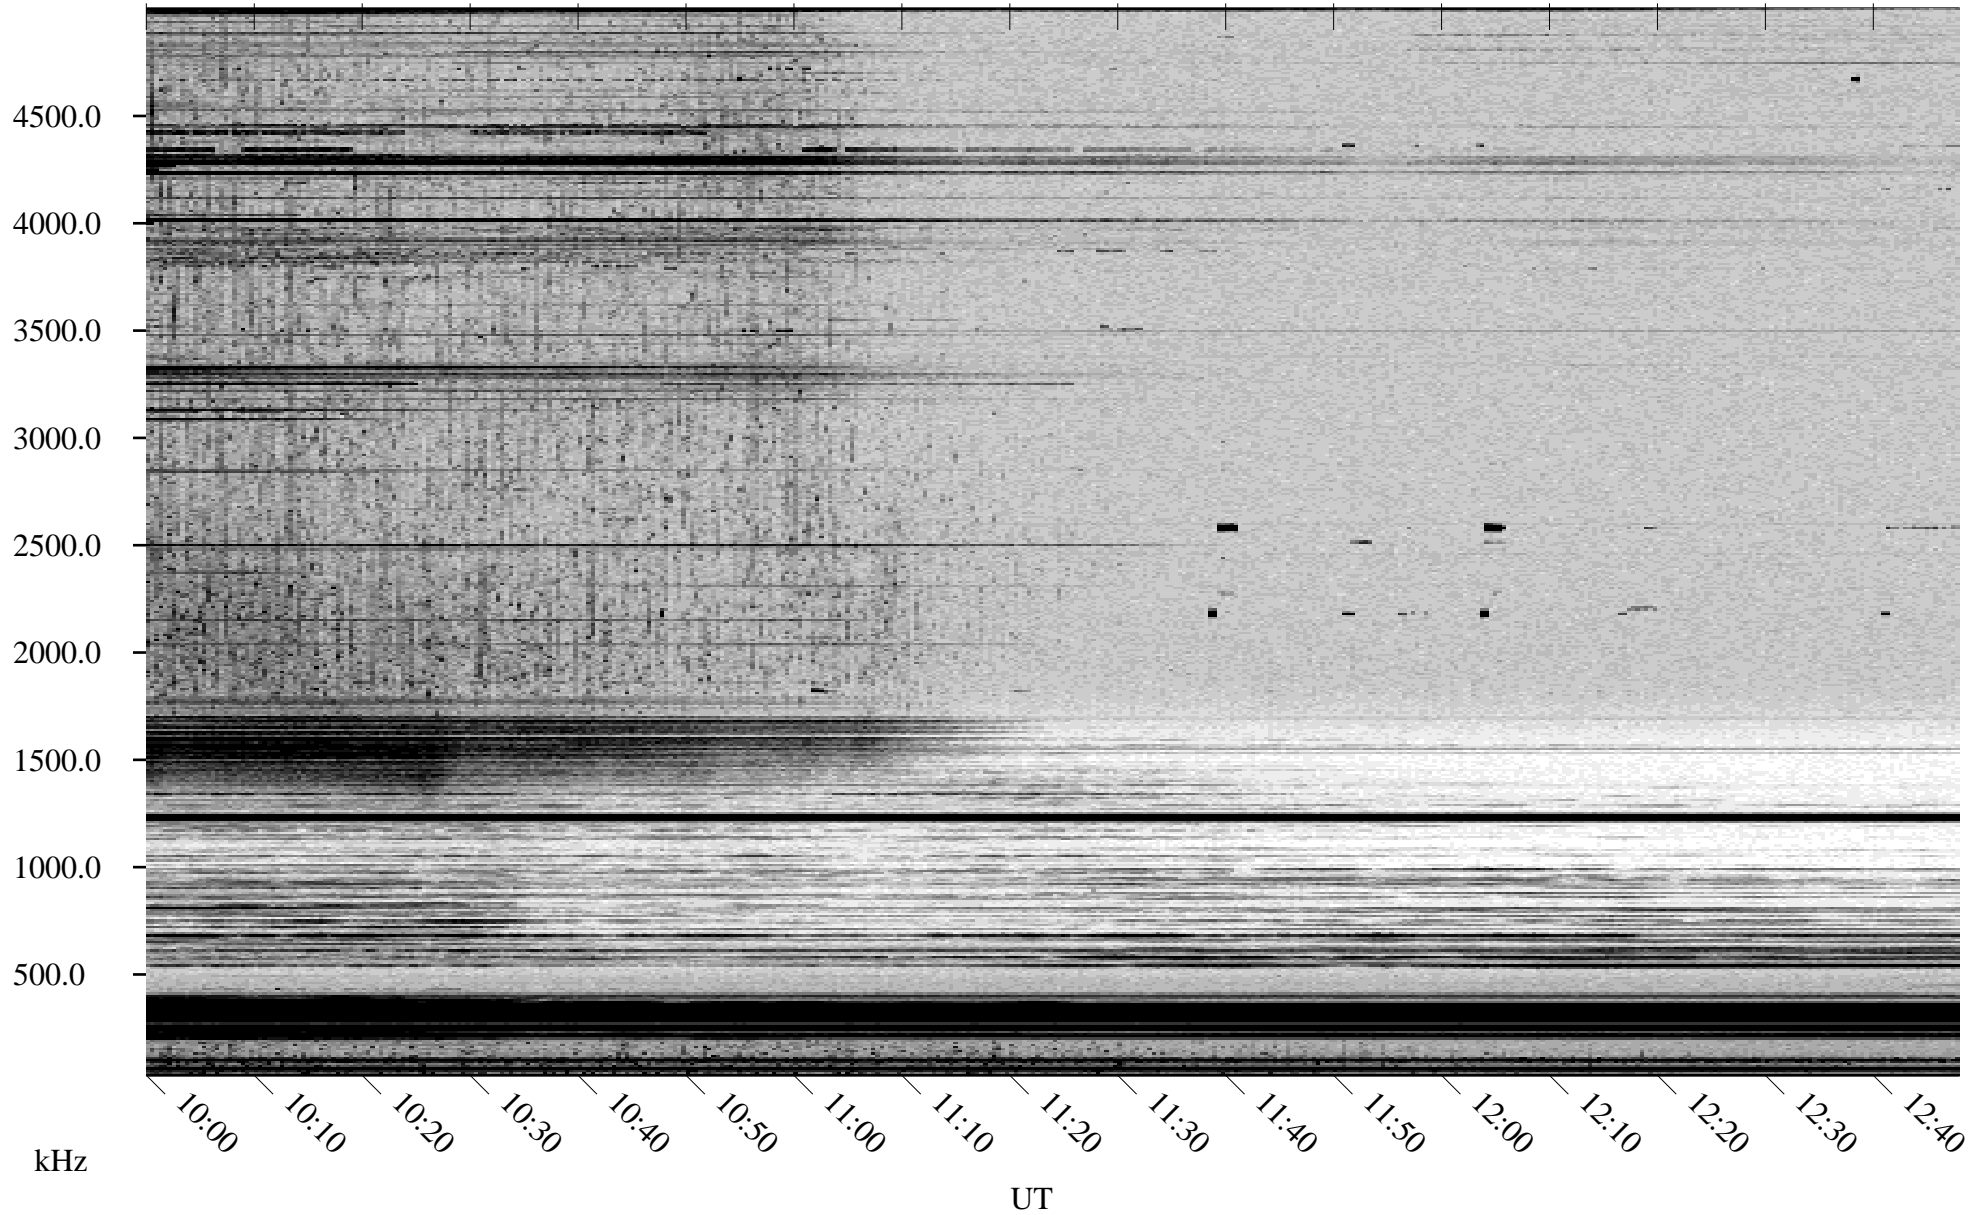

09/19/2002 Churchill, Manitoba

Linear Scale Black = 161 White = 15

ch02262l.r00m max_12

Page 1

09/19/2002 Churchill, Manitoba

Linear Scale Black = 161 White = 15

ch02262l.r00m max_12

Page 2

09/20/2002 Churchill, Manitoba

Linear Scale Black = 161 White = 15

ch02262l.r00m max_12

Page 3

09/20/2002 Churchill, Manitoba

Linear Scale Black = 161 White = 15

ch02262l.r00m max_12

Page 4

09/20/2002 Churchill, Manitoba

Linear Scale Black = 161 White = 15

ch02262l.r00m max_12

Page 5

09/20/2002 Churchill, Manitoba

Linear Scale Black = 161 White = 15

ch02262l.r00m max_12

Page 6

09/20/2002 Churchill, Manitoba

Linear Scale Black = 161 White = 15

ch02262l.r00m max_12

Page 7

09/20/2002 Churchill, Manitoba

Linear Scale Black = 161 White = 15

ch02262l.r00m max_12

Page 8