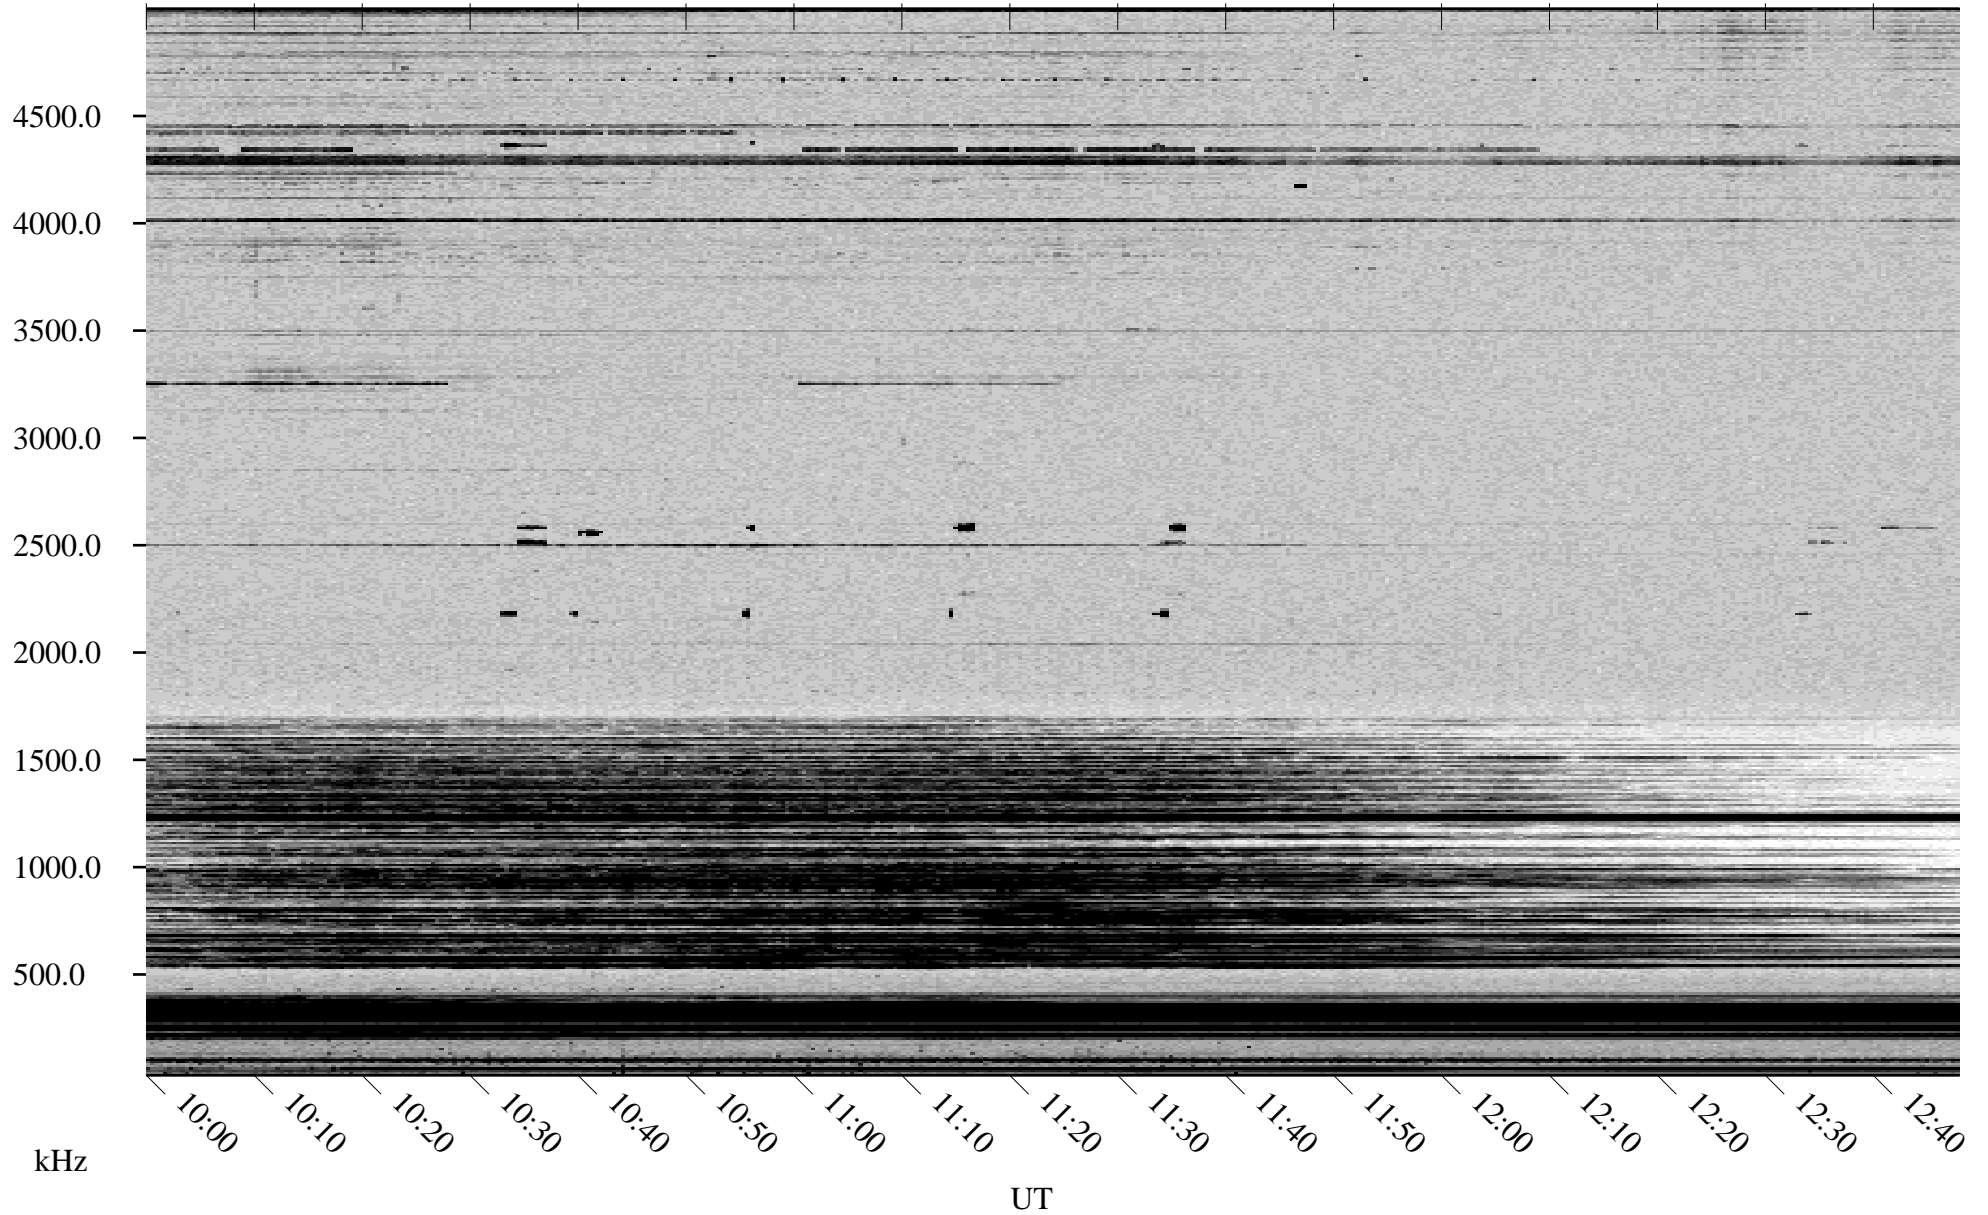

# 09/21/2002 Churchill, Manitoba

Linear Scale    Black = 161    White = 15

ch02263l.r00m max\_12

Page 4

# 09/21/2002 Churchill, Manitoba

Linear Scale    Black = 161    White = 15

ch02263l.r00m max\_12

Page 5

# 09/21/2002 Churchill, Manitoba

Linear Scale    Black = 161    White = 15

ch02263l.r00m max\_12

Page 6

# 09/21/2002 Churchill, Manitoba

Linear Scale    Black = 161    White = 15

ch02263l.r00m max\_12

Page 7

09/21/2002 Churchill, Manitoba

Linear Scale Black = 161 White = 15

ch02263l.r00m max\_12

Page 8