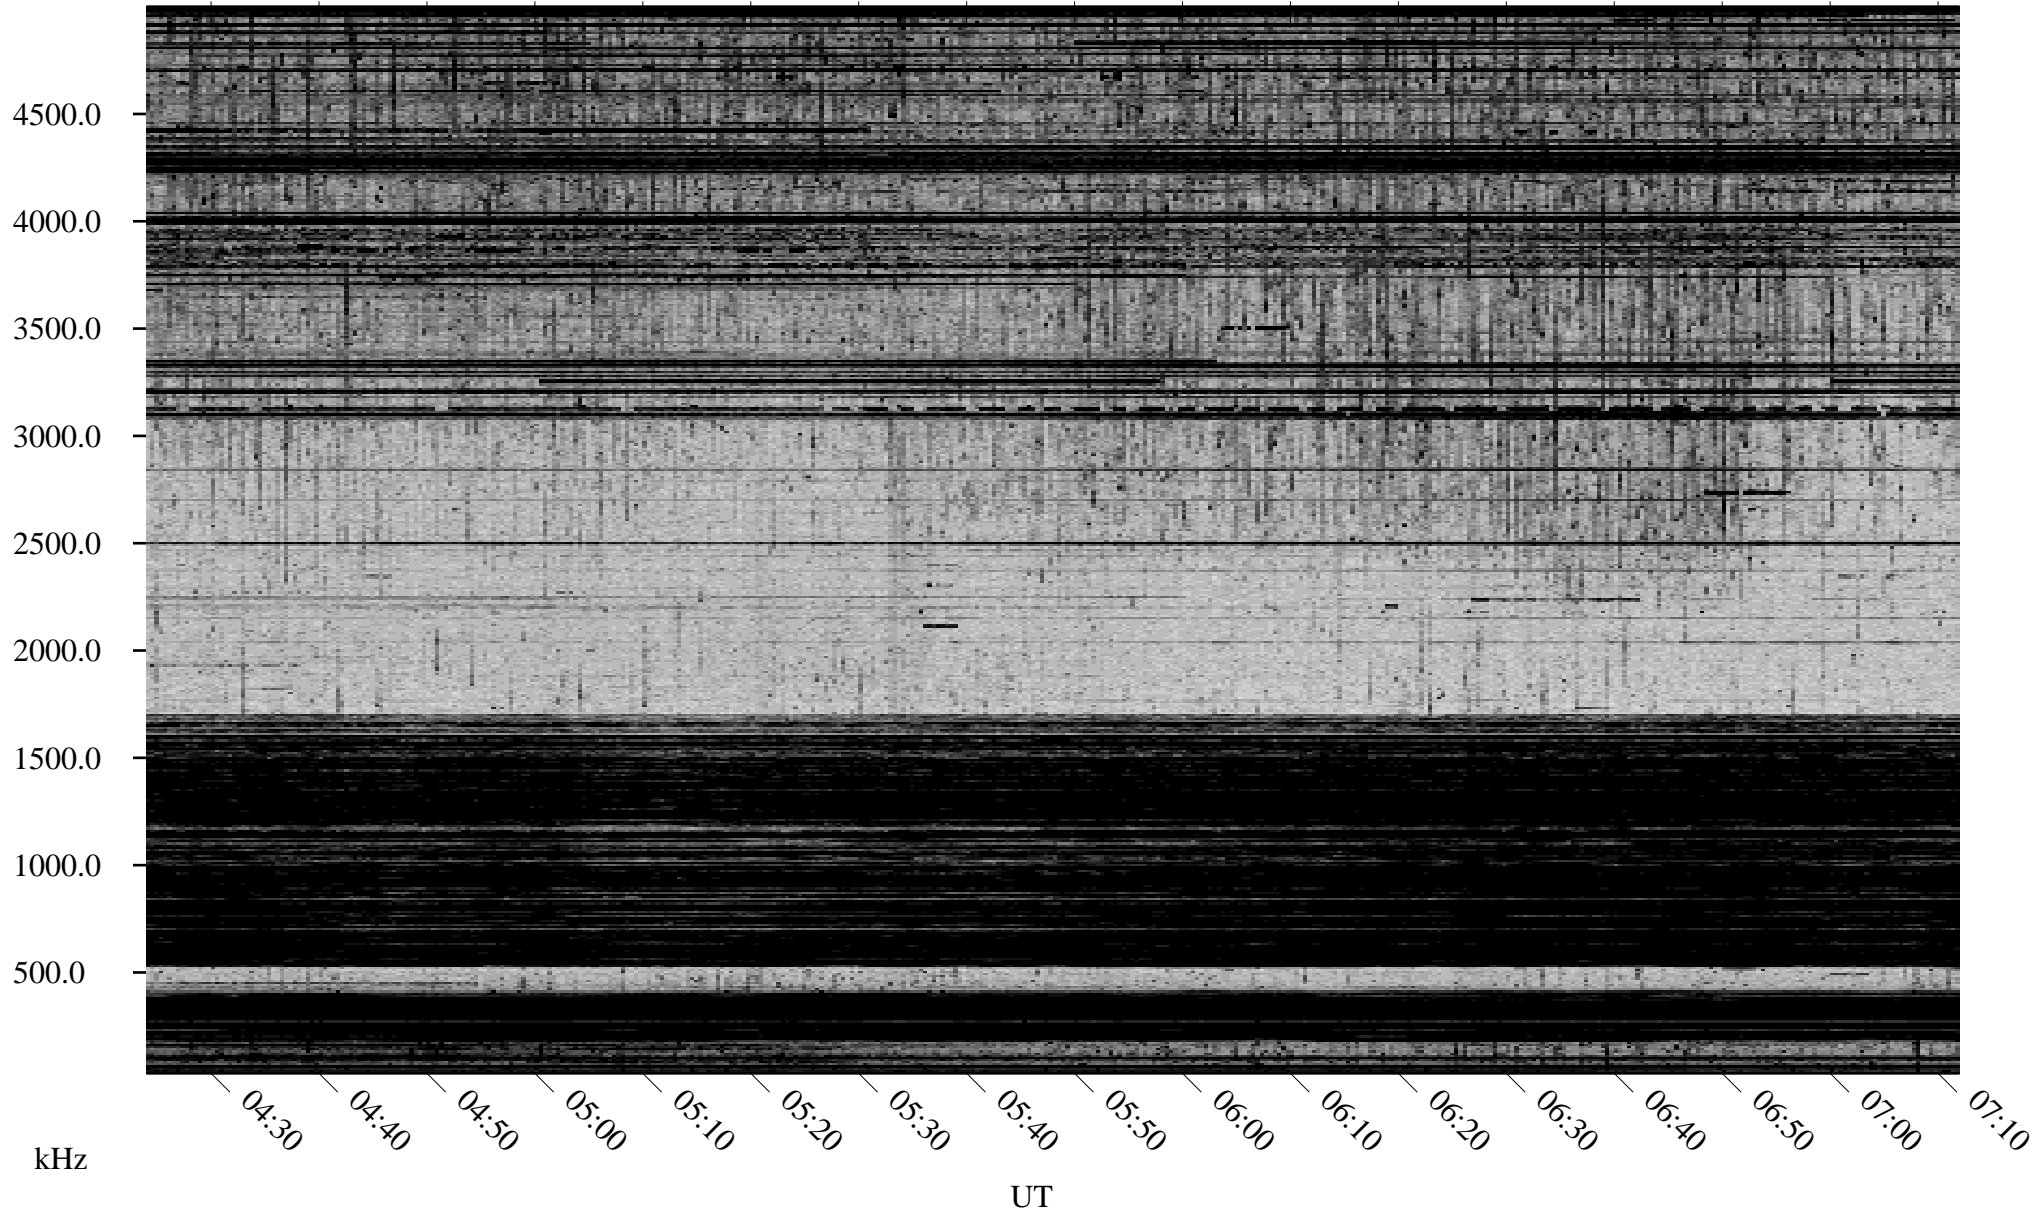

# 09/20/2002 Churchill, Manitoba

Linear Scale    Black = 161    White = 15

ch02263l.r00m max\_12

Page 1

# 09/20/2002 Churchill, Manitoba

Linear Scale    Black = 161    White = 15

ch02263l.r00m max\_12

Page 2

# 09/21/2002 Churchill, Manitoba

Linear Scale    Black = 161    White = 15

ch02263l.r00m max\_12

Page 3

# 09/21/2002 Churchill, Manitoba

Linear Scale    Black = 161    White = 15

ch02263l.r00m max\_12

Page 4