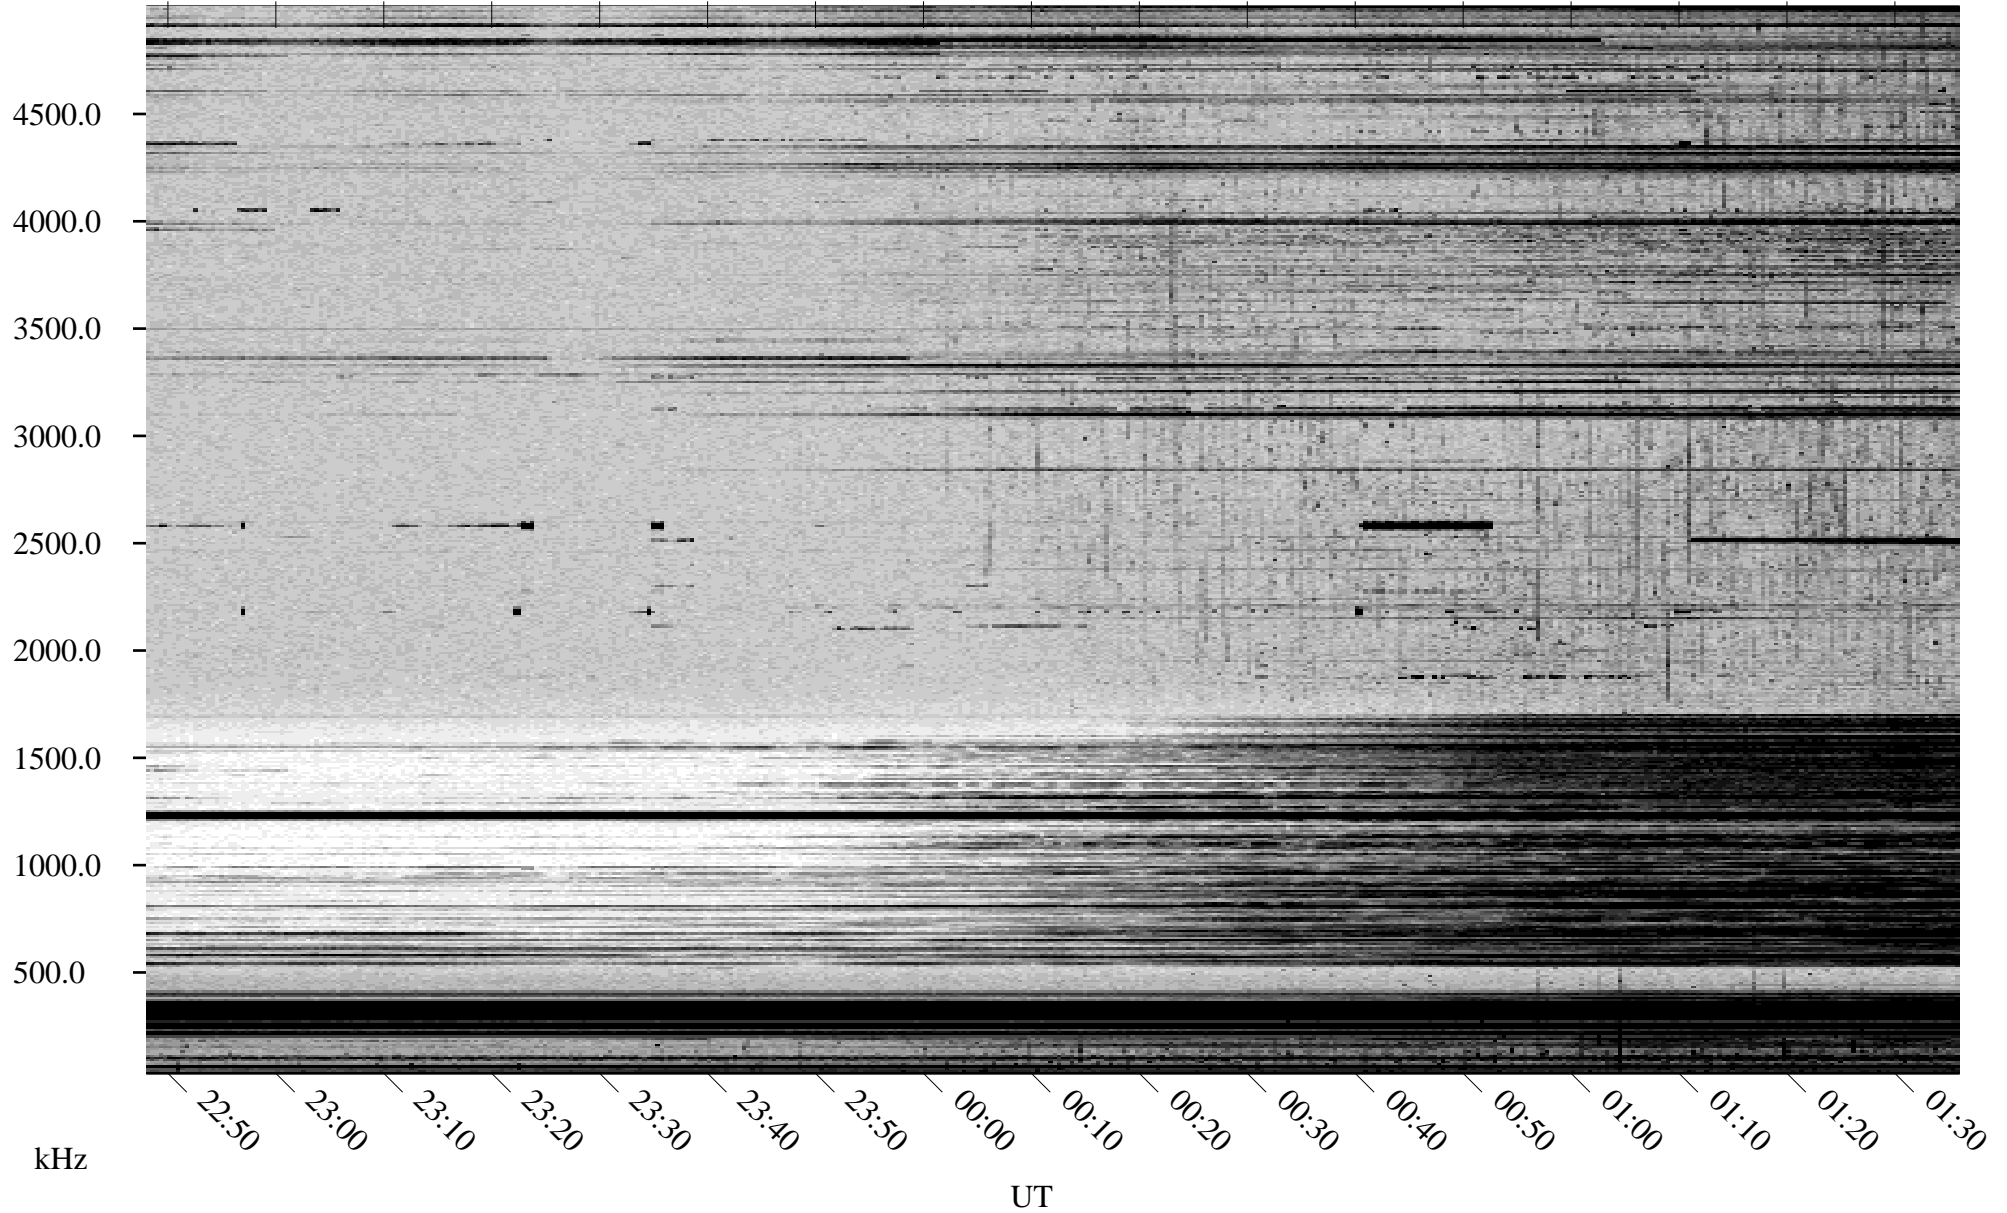

# 09/20/2002 Churchill, Manitoba

Linear Scale    Black = 161    White = 15

ch02263l.r00m max\_12

Page 1

# 09/20/2002 Churchill, Manitoba

Linear Scale    Black = 161    White = 15

ch02263l.r00m max\_12

Page 2

# 09/21/2002 Churchill, Manitoba

Linear Scale    Black = 161    White = 15

ch02263l.r00m max\_12

Page 3

# 09/21/2002 Churchill, Manitoba

Linear Scale    Black = 161    White = 15

ch02263l.r00m max\_12

Page 4