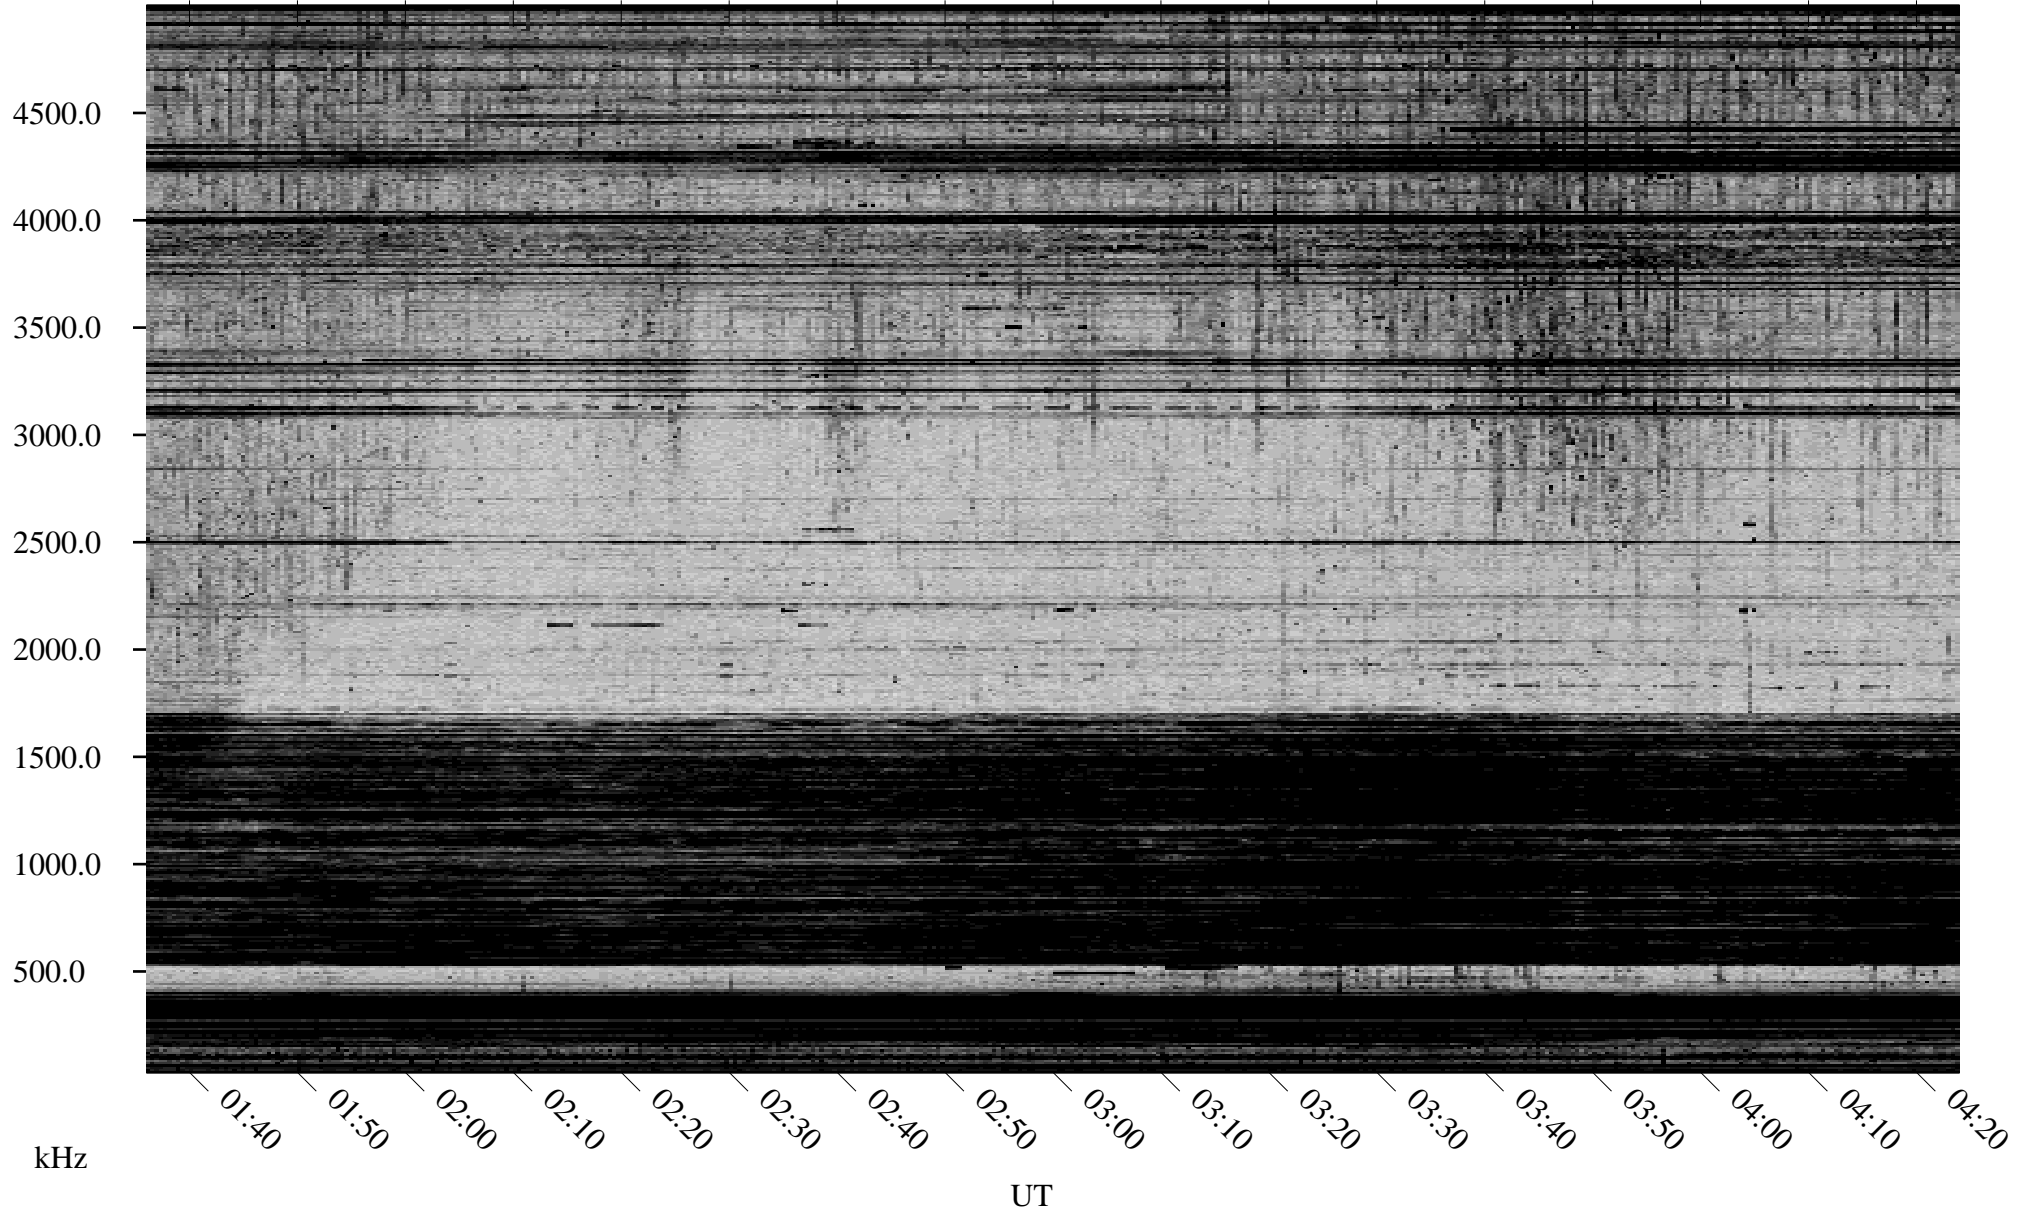

# 09/20/2002 Churchill, Manitoba

Linear Scale    Black = 161    White = 15

ch02263l.r00m max\_12

Page 1

# 09/20/2002 Churchill, Manitoba

Linear Scale    Black = 161    White = 15

ch02263l.r00m max\_12

Page 2

# 09/21/2002 Churchill, Manitoba

Linear Scale    Black = 161    White = 15

ch02263l.r00m max\_12

Page 3

# 09/21/2002 Churchill, Manitoba

Linear Scale    Black = 161    White = 15

ch02263l.r00m max\_12

Page 4