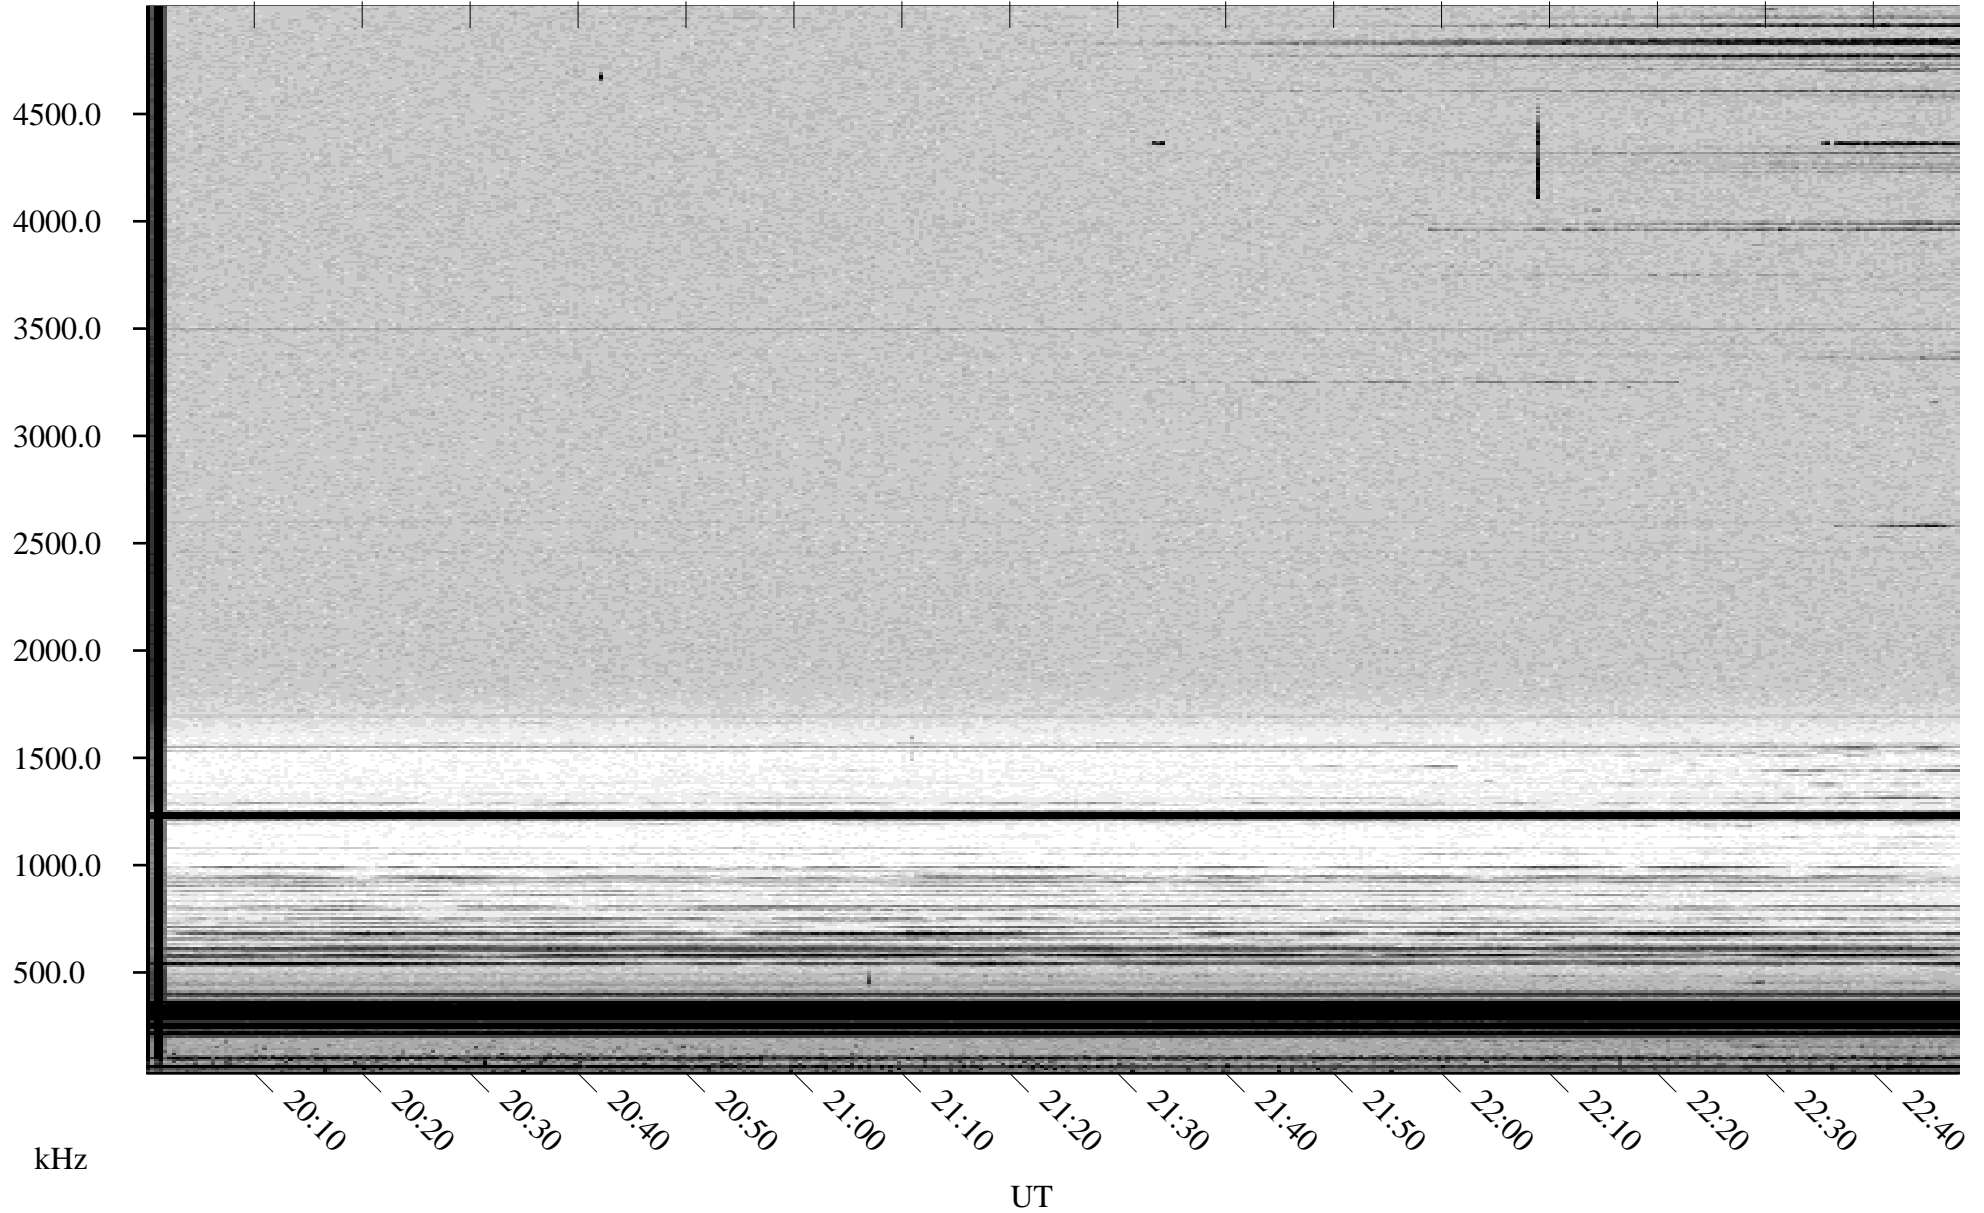

# 09/20/2002 Churchill, Manitoba

Linear Scale    Black = 161    White = 15

ch02263l.r00m max\_12

Page 1

# 09/20/2002 Churchill, Manitoba

Linear Scale    Black = 161    White = 15

ch02263l.r00m max\_12

Page 2

# 09/21/2002 Churchill, Manitoba

Linear Scale    Black = 161    White = 15

ch02263l.r00m max\_12

Page 3

# 09/21/2002 Churchill, Manitoba

Linear Scale    Black = 161    White = 15

ch02263l.r00m max\_12

Page 4