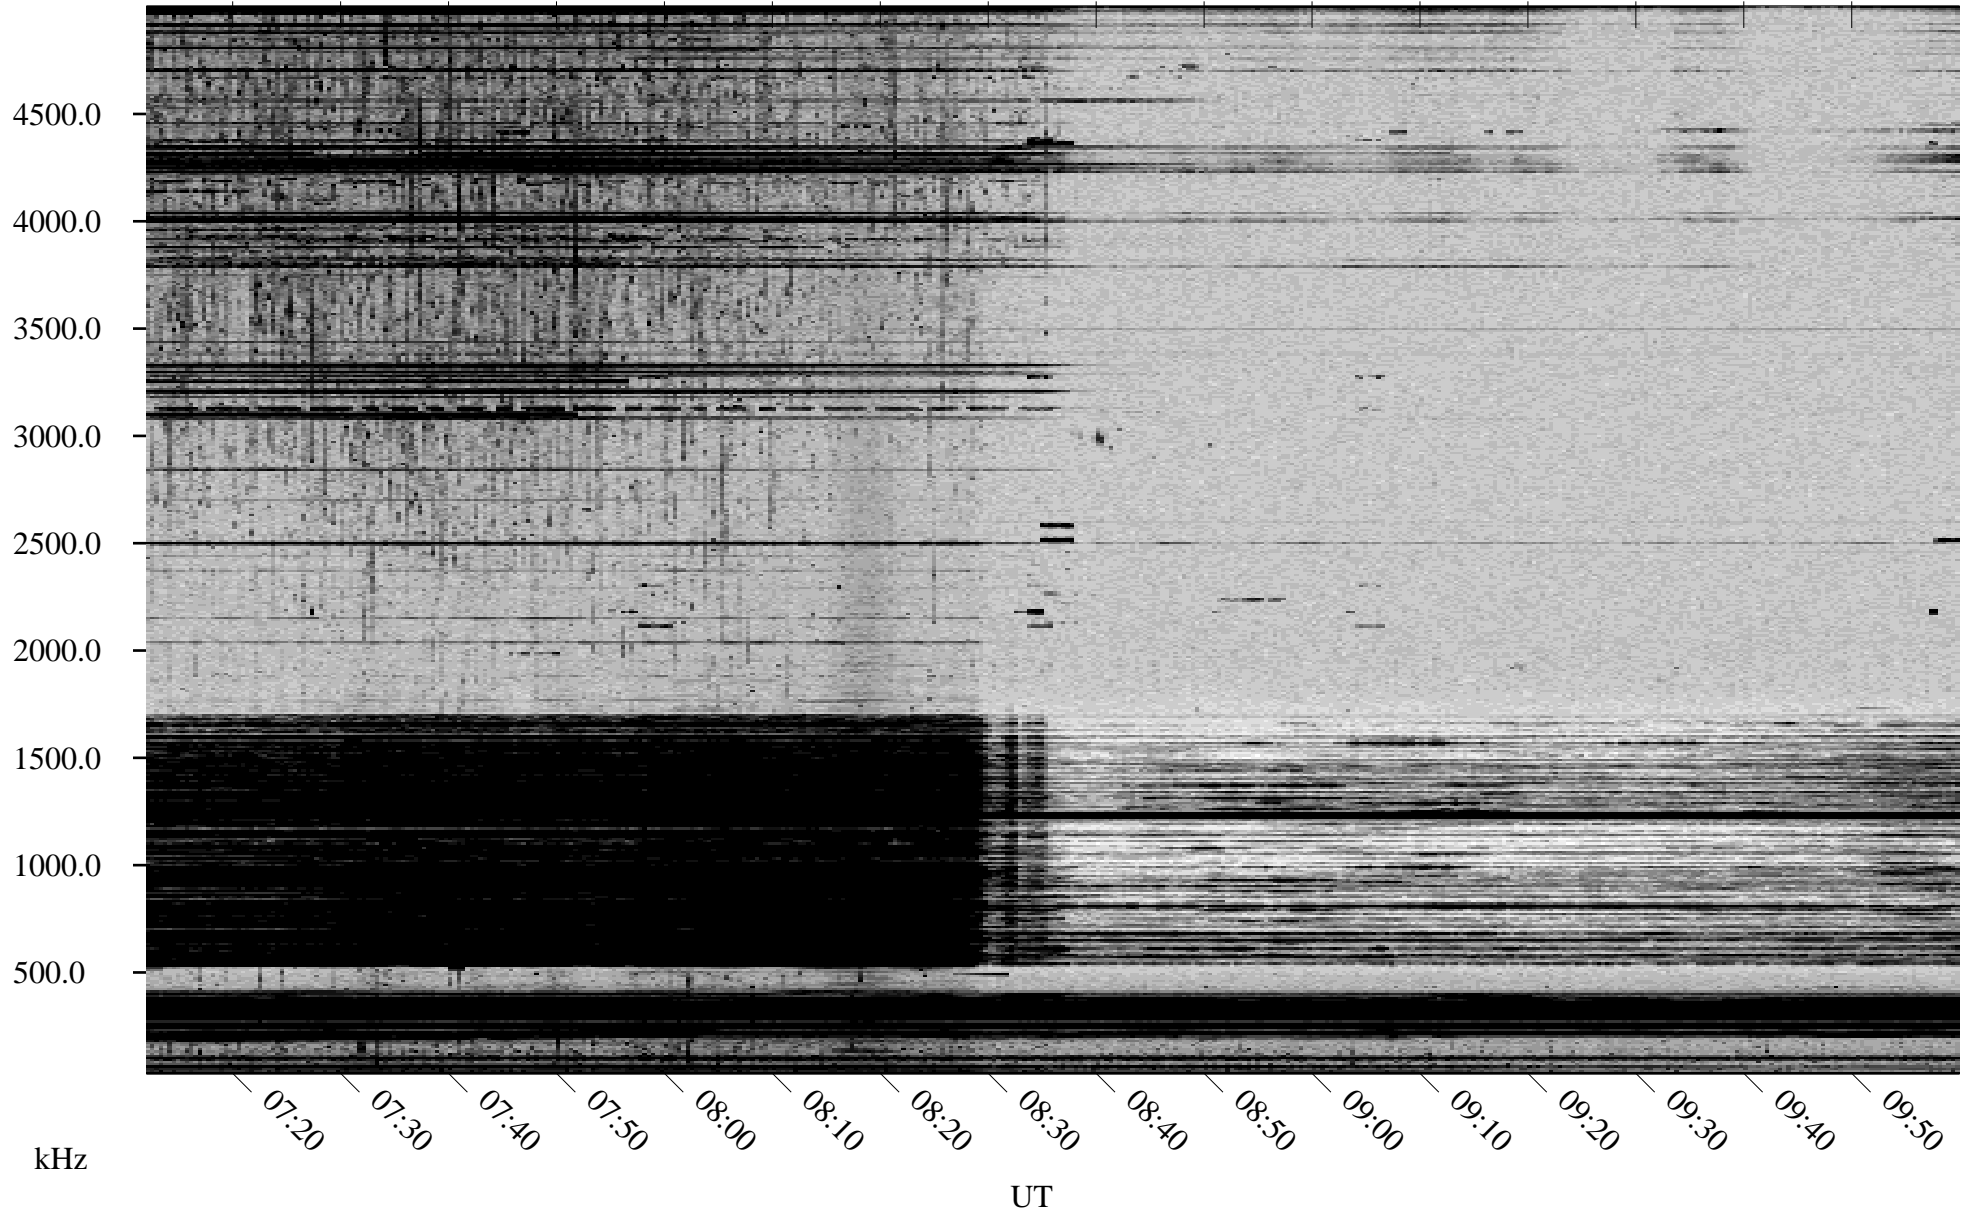

# 09/20/2002 Churchill, Manitoba

Linear Scale    Black = 161    White = 15

ch02263l.r00m max\_12

Page 1

# 09/21/2002 Churchill, Manitoba

Linear Scale    Black = 161    White = 15

ch02263l.r00m max\_12

Page 4

# 09/21/2002 Churchill, Manitoba

Linear Scale    Black = 161    White = 15

ch02263l.r00m max\_12

Page 5

# 09/21/2002 Churchill, Manitoba

Linear Scale    Black = 161    White = 15

ch02263l.r00m max\_12

Page 6