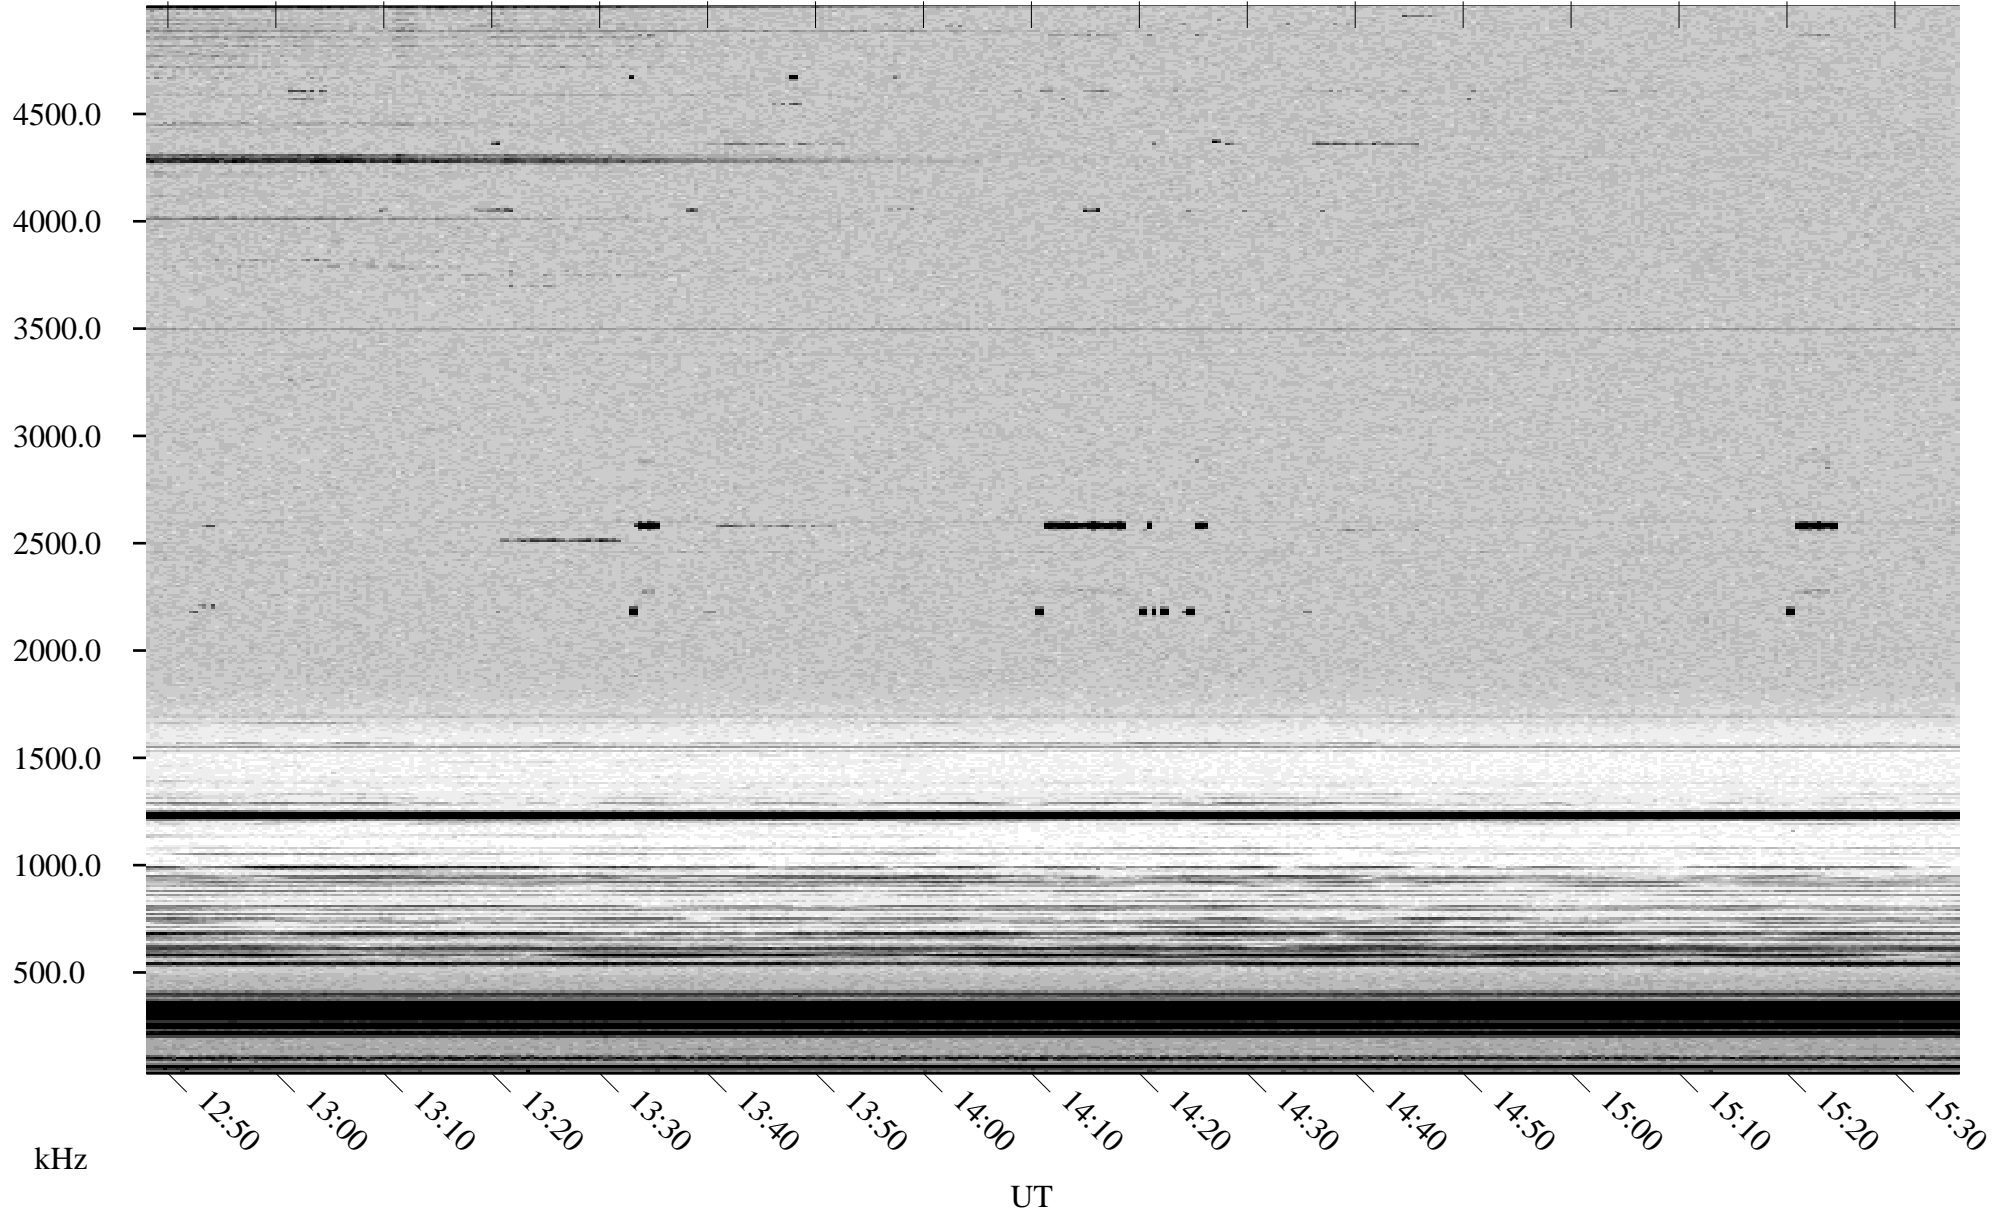

# 09/21/2002 Churchill, Manitoba

Linear Scale    Black = 161    White = 15

ch02263l.r00m max\_12

Page 5

# 09/21/2002 Churchill, Manitoba

Linear Scale    Black = 161    White = 15

ch02263l.r00m max\_12

Page 6

# 09/21/2002 Churchill, Manitoba

Linear Scale    Black = 161    White = 15

ch02263l.r00m max\_12

Page 7

09/21/2002 Churchill, Manitoba

Linear Scale Black = 161 White = 15

ch02263l.r00m max\_12

Page 8