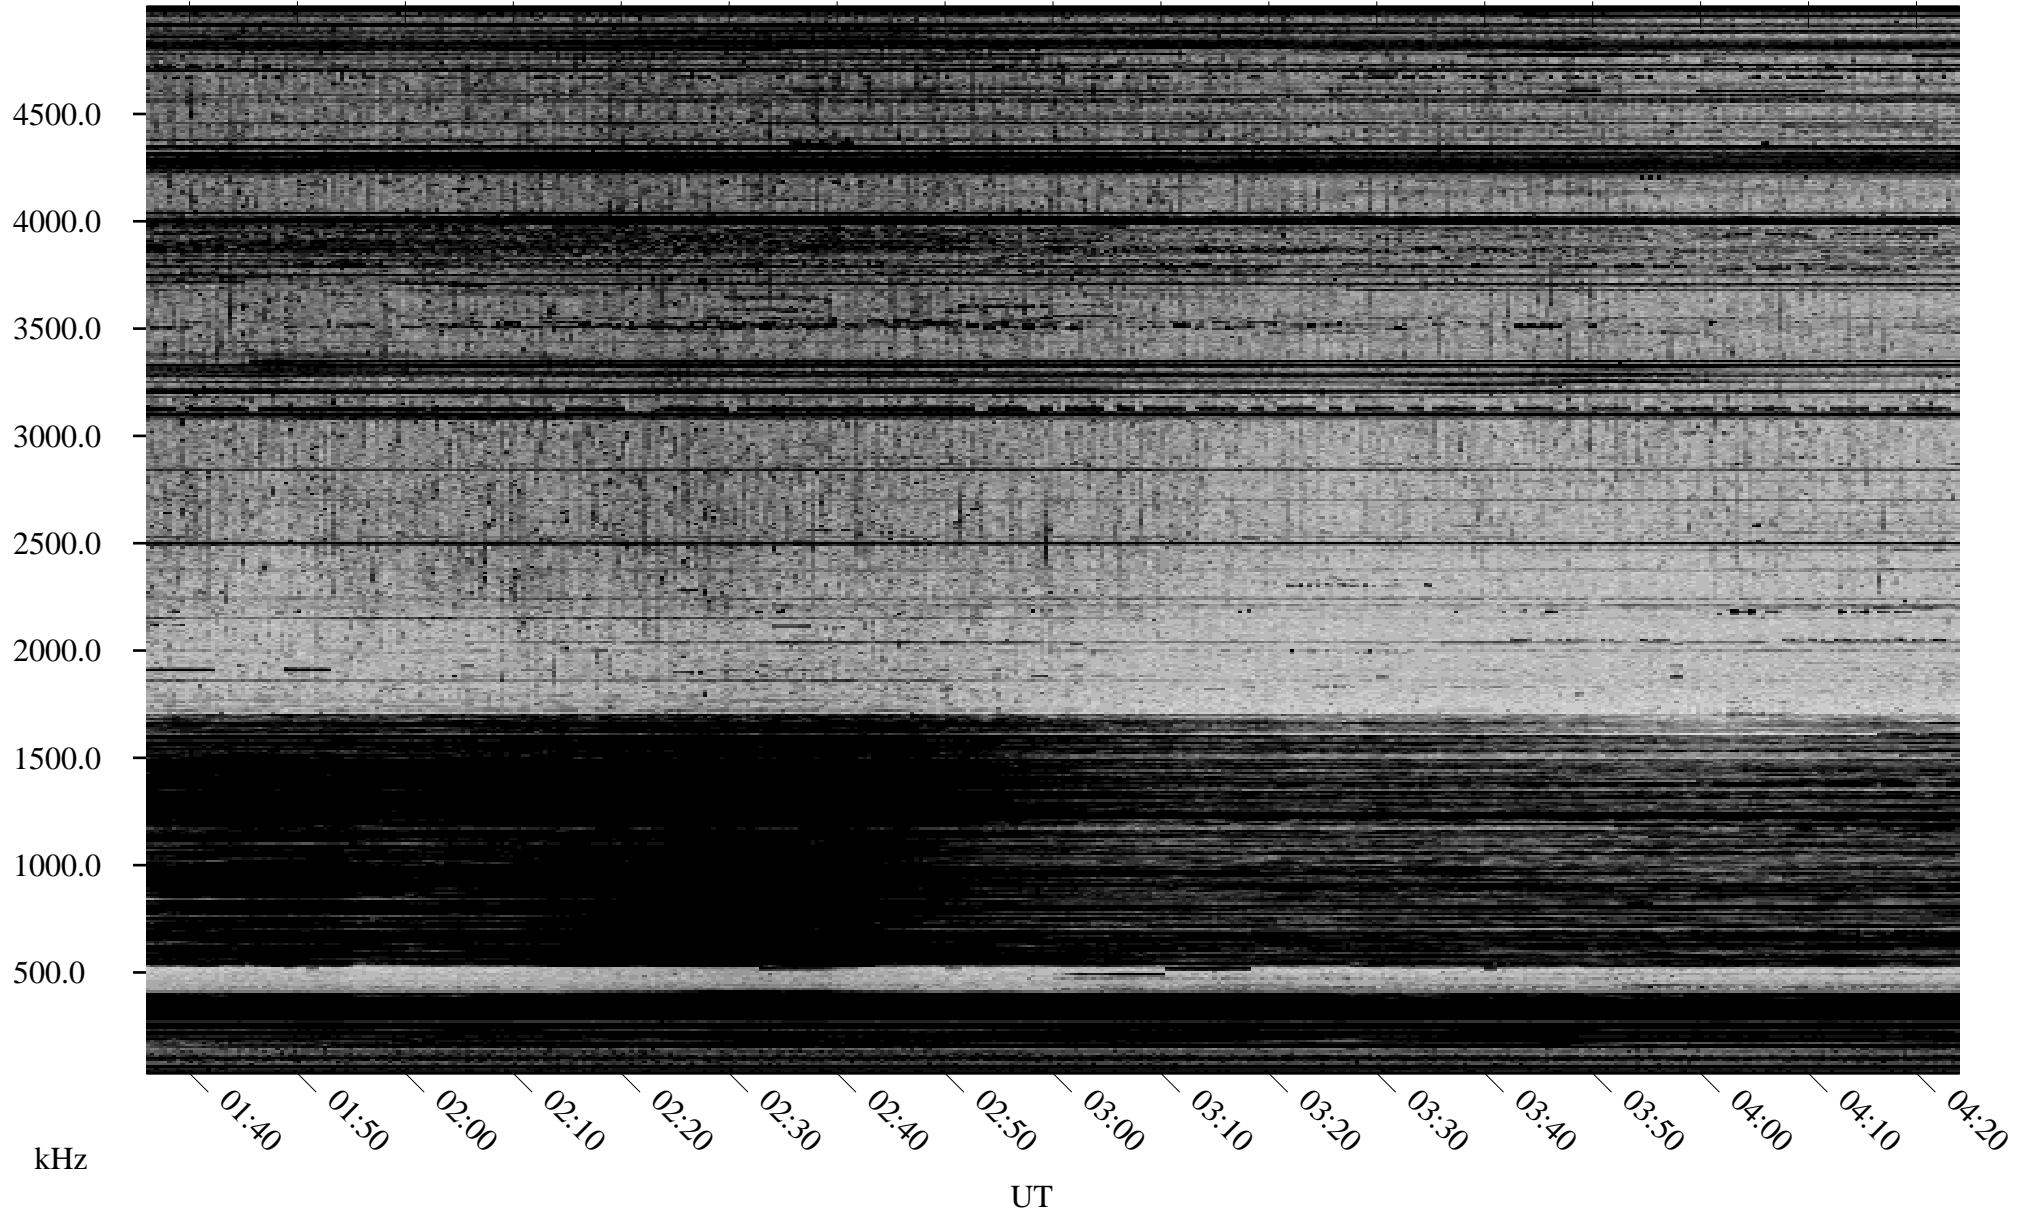

# 09/21/2002 Churchill, Manitoba

Linear Scale    Black = 161    White = 15

ch02264l.r00m max\_12

Page 1

# 09/21/2002 Churchill, Manitoba

Linear Scale    Black = 161    White = 15

ch02264l.r00m max\_12

Page 2

# 09/22/2002 Churchill, Manitoba

Linear Scale    Black = 161    White = 15

ch02264l.r00m max\_12

Page 3

# 09/22/2002 Churchill, Manitoba

Linear Scale    Black = 161    White = 15

ch02264l.r00m max\_12

Page 4