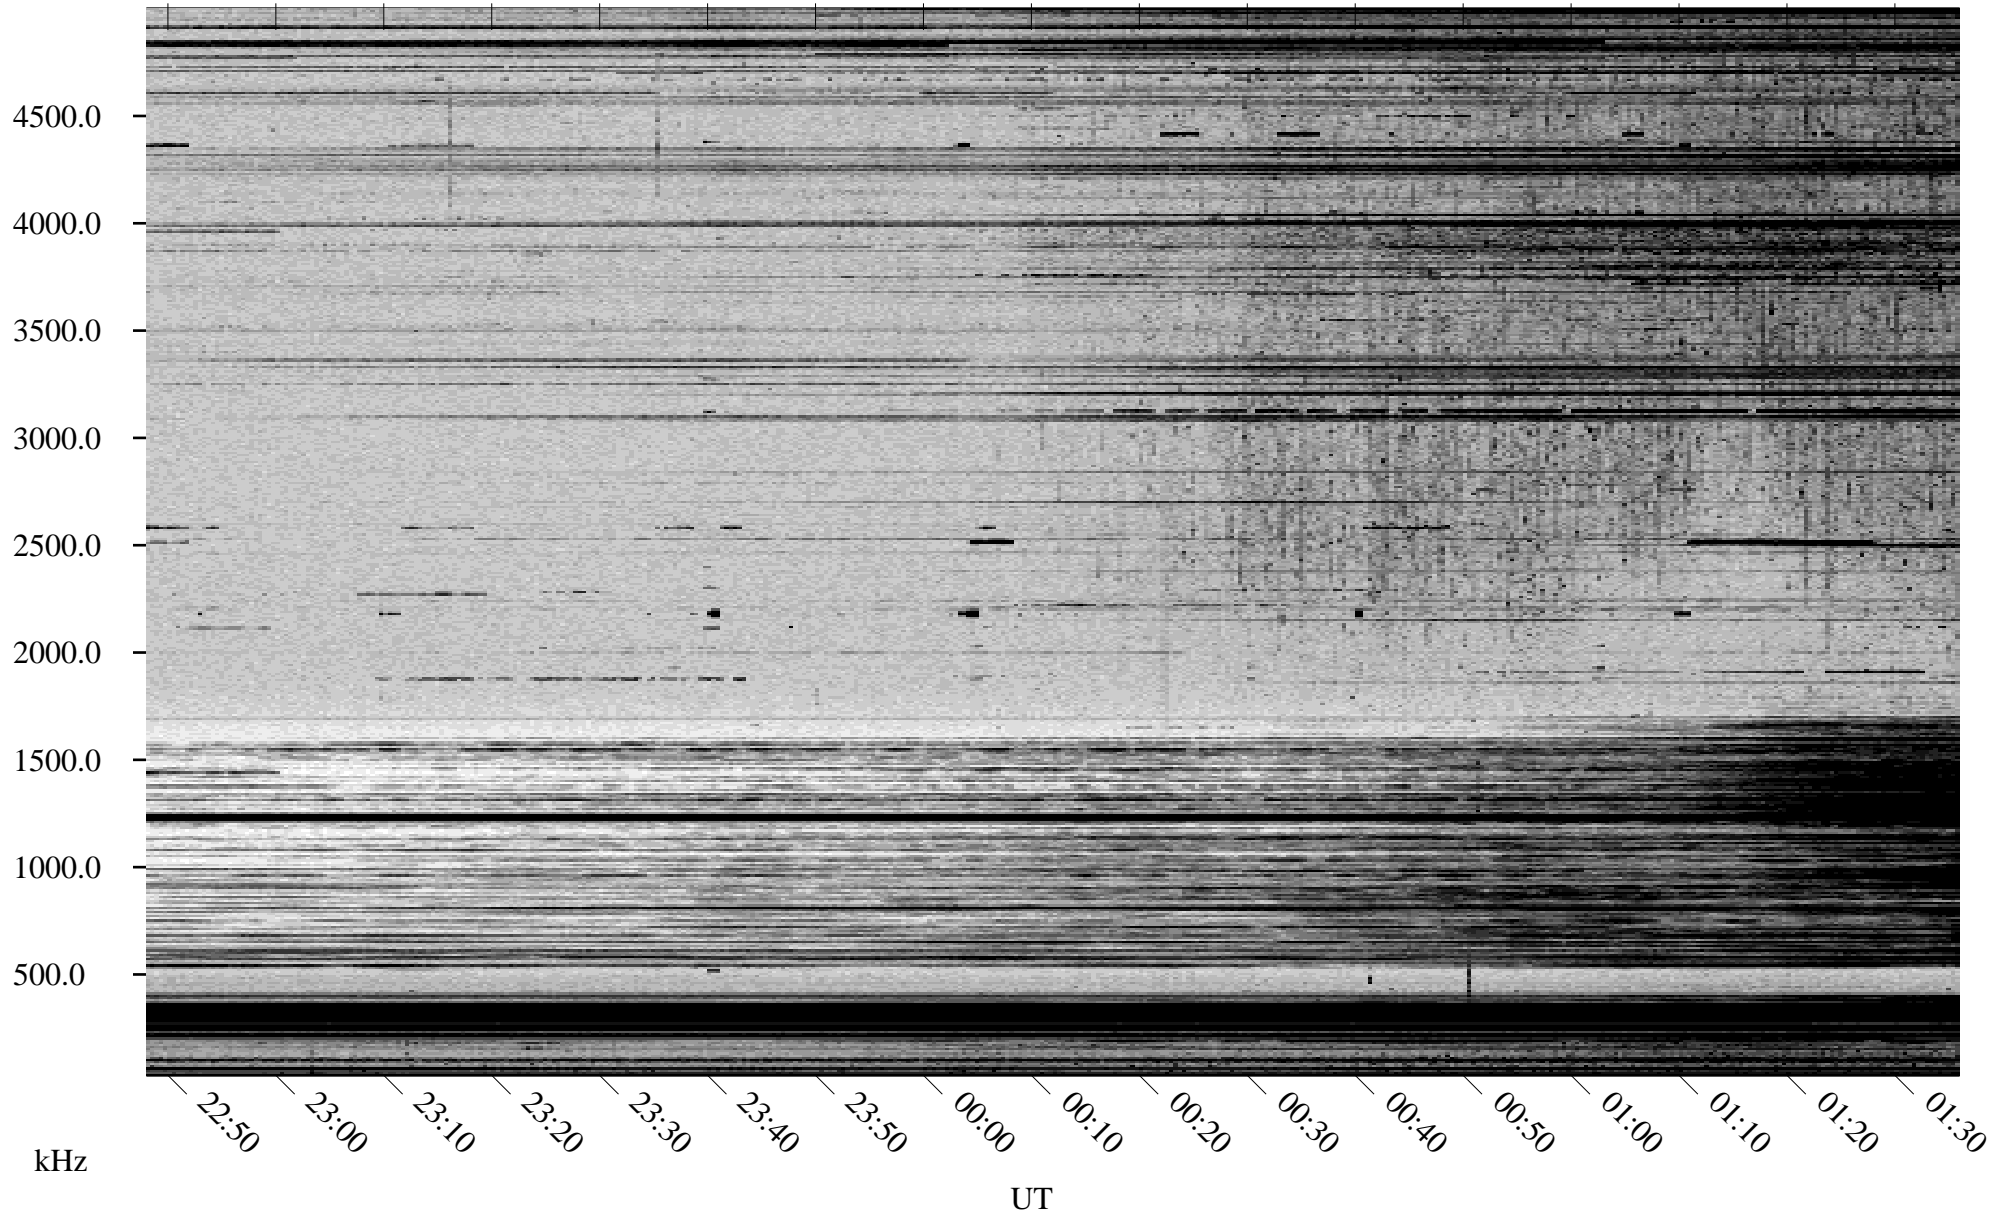

# 09/21/2002 Churchill, Manitoba

Linear Scale    Black = 161    White = 15

ch02264l.r00m max\_12

Page 1

# 09/21/2002 Churchill, Manitoba

Linear Scale    Black = 161    White = 15

ch02264l.r00m max\_12

Page 2

# 09/22/2002 Churchill, Manitoba

Linear Scale    Black = 161    White = 15

ch02264l.r00m max\_12

Page 3

# 09/22/2002 Churchill, Manitoba

Linear Scale    Black = 161    White = 15

ch02264l.r00m max\_12

Page 4