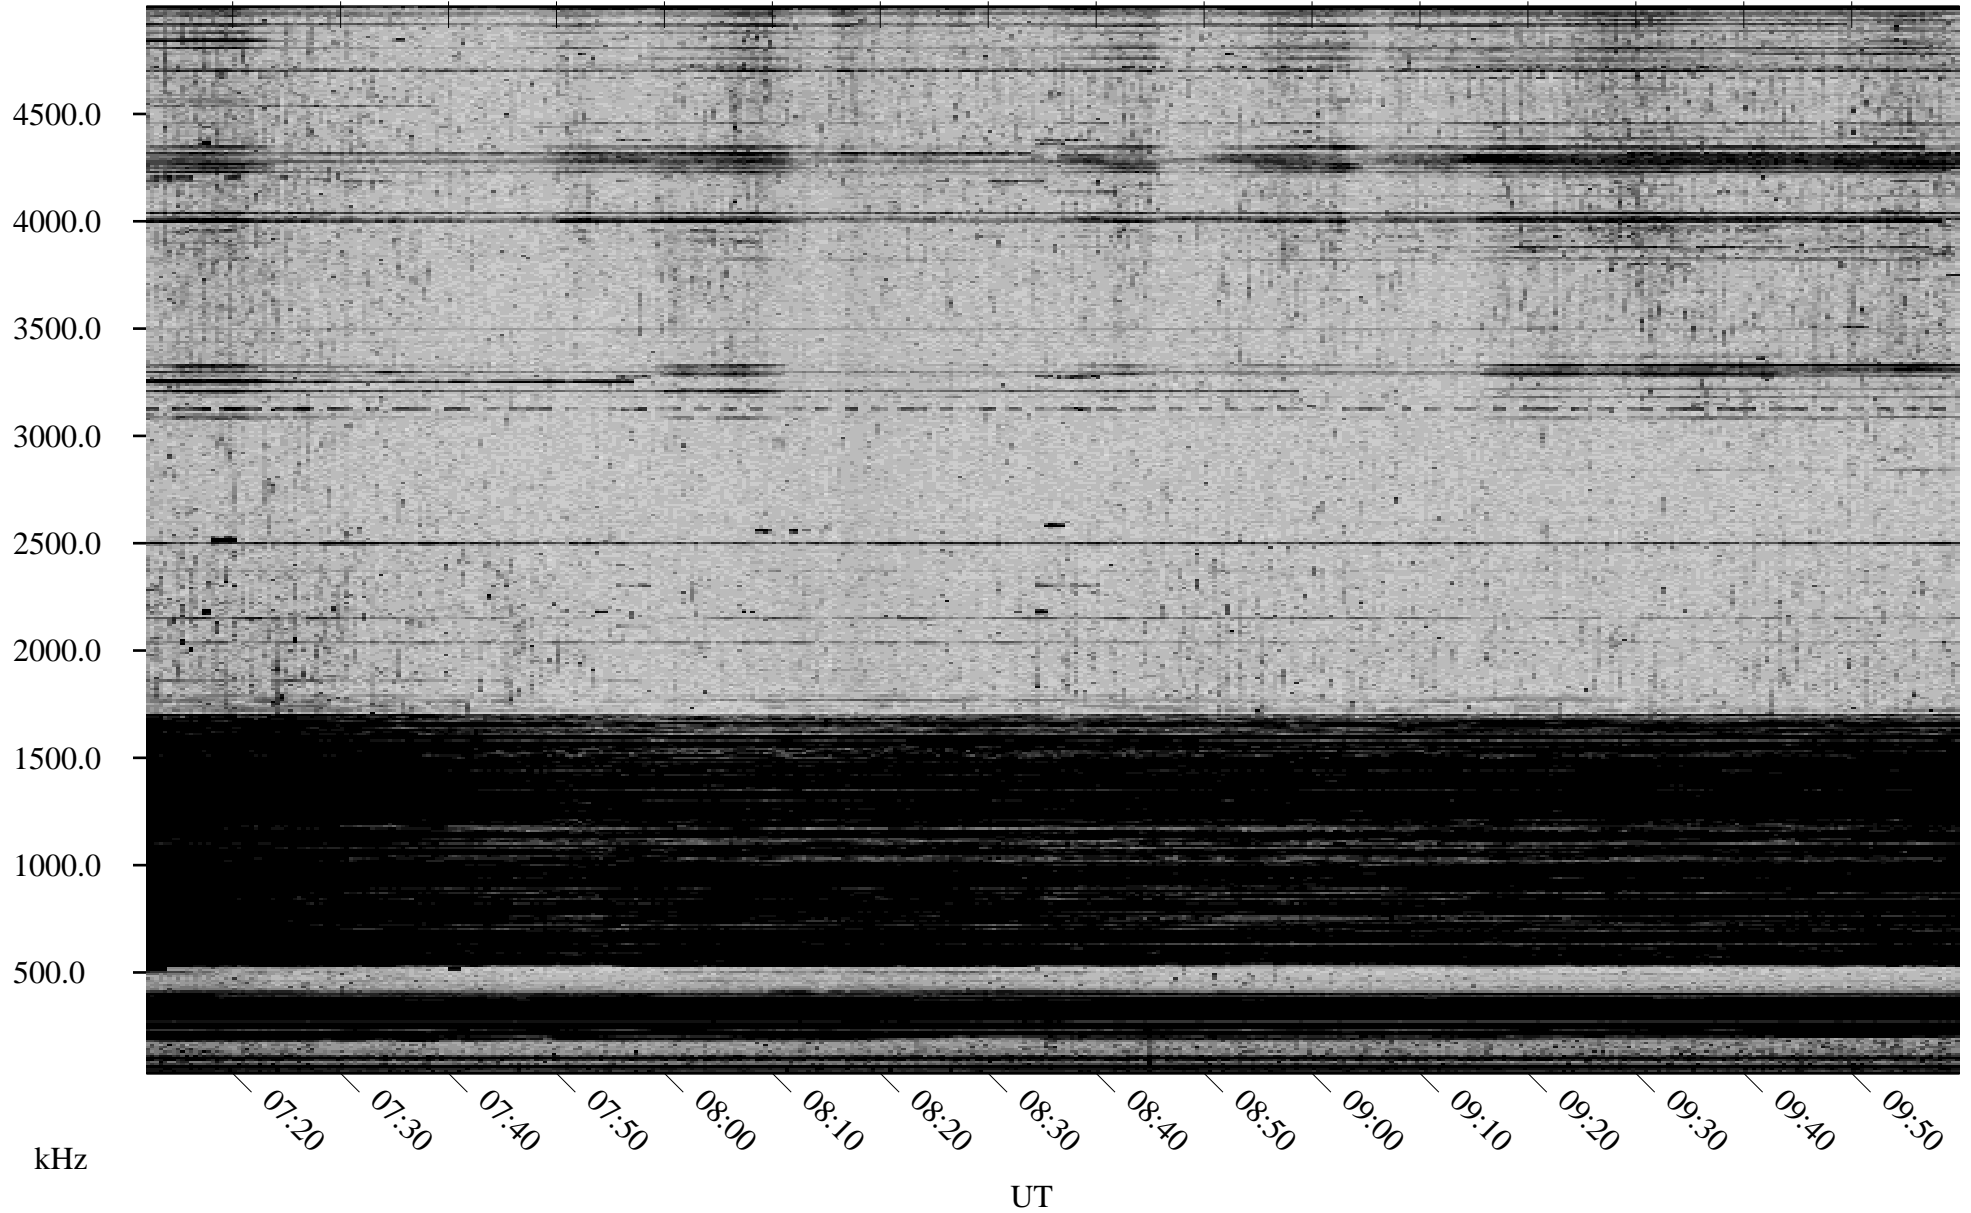

# 09/22/2002 Churchill, Manitoba

Linear Scale    Black = 161    White = 15

ch02264l.r00m max\_12

Page 4

# 09/22/2002 Churchill, Manitoba

Linear Scale    Black = 161    White = 15

ch02264l.r00m max\_12

Page 5