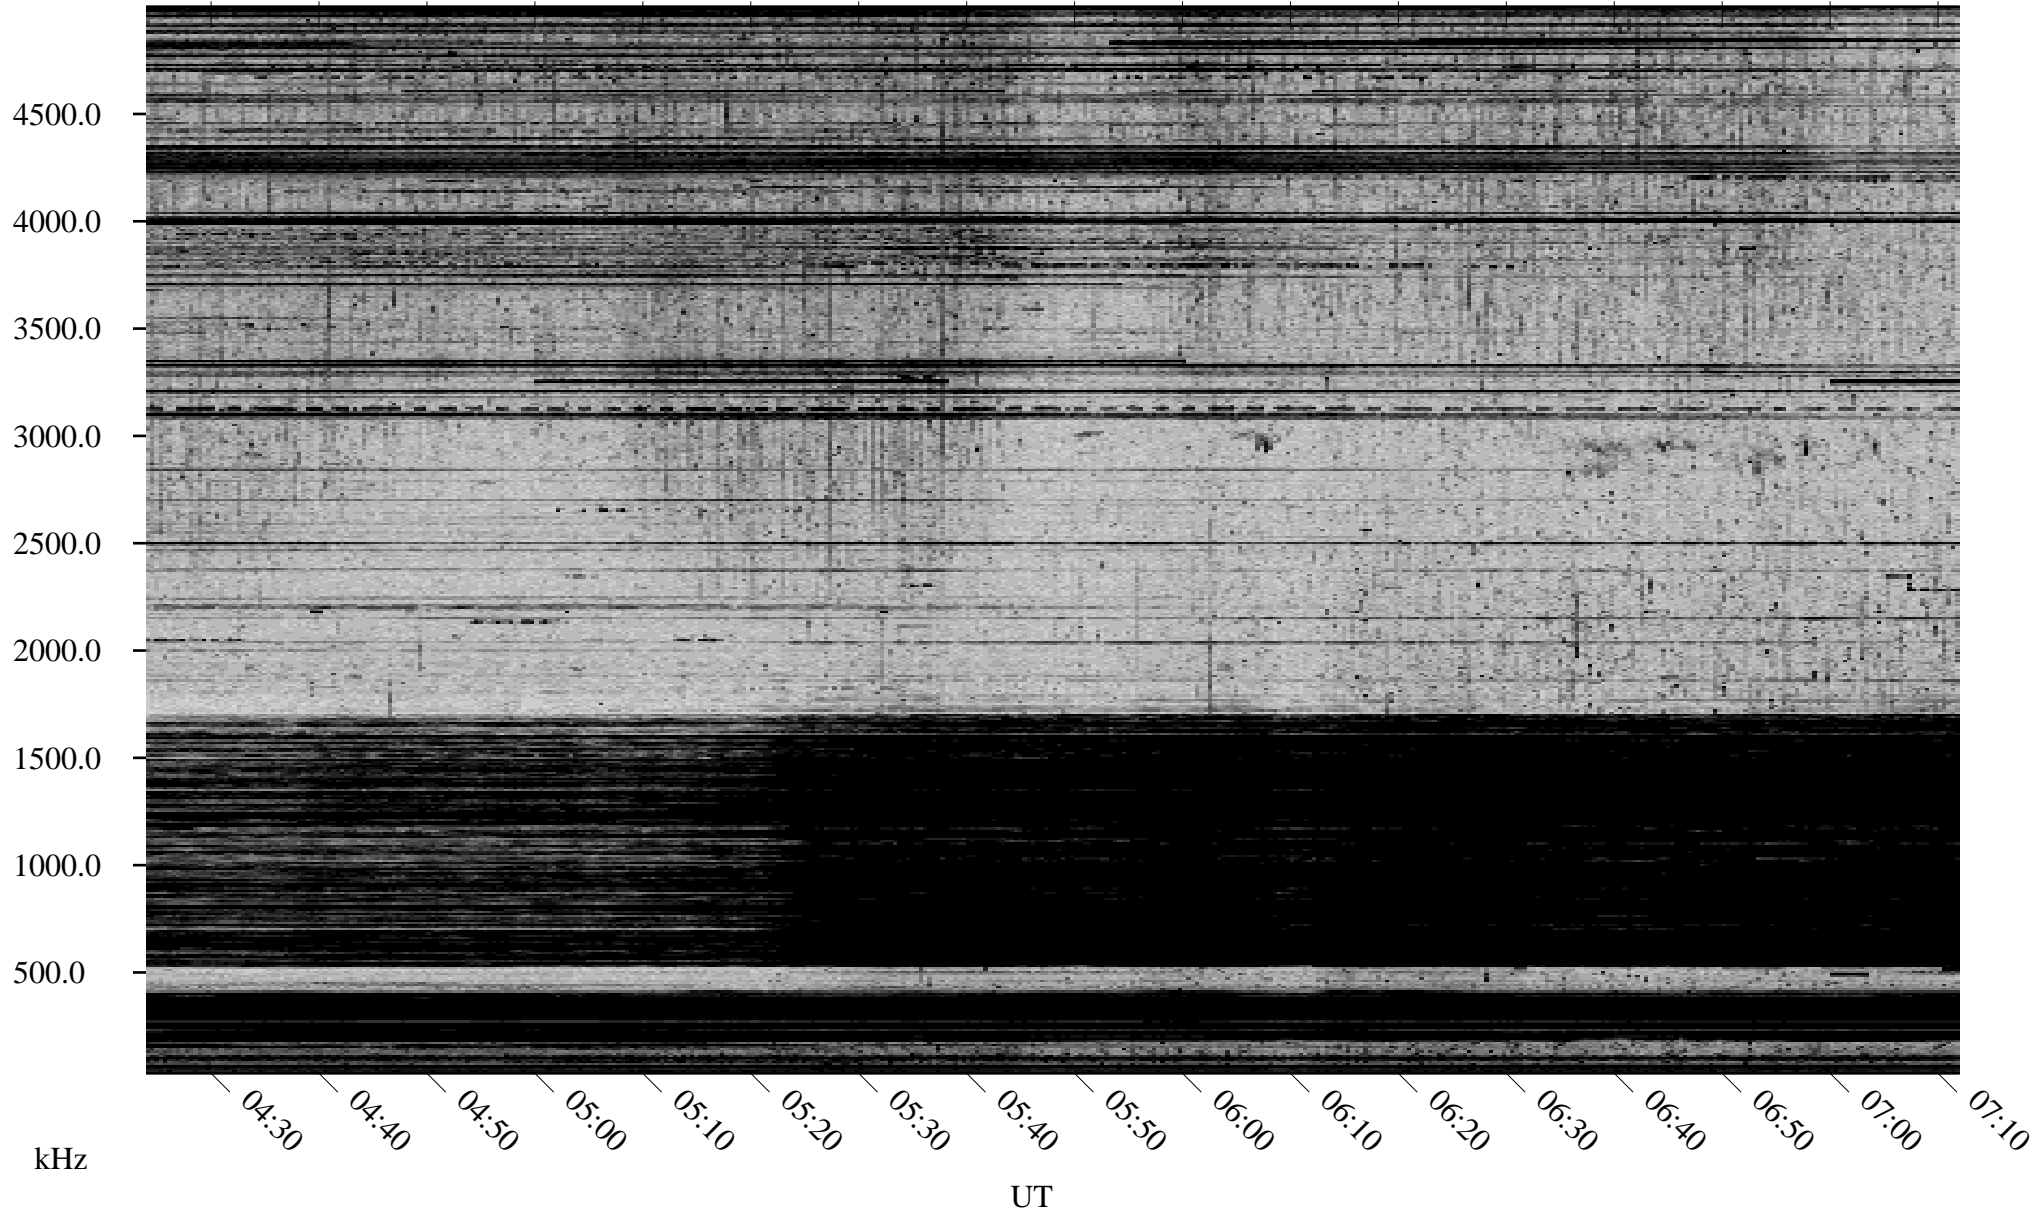

# 09/21/2002 Churchill, Manitoba

Linear Scale    Black = 161    White = 15

ch02264l.r00m max\_12

Page 1

# 09/21/2002 Churchill, Manitoba

Linear Scale    Black = 161    White = 15

ch02264l.r00m max\_12

Page 2

# 09/22/2002 Churchill, Manitoba

Linear Scale    Black = 161    White = 15

ch02264l.r00m max\_12

Page 3

# 09/22/2002 Churchill, Manitoba

Linear Scale    Black = 161    White = 15

ch02264l.r00m max\_12

Page 4