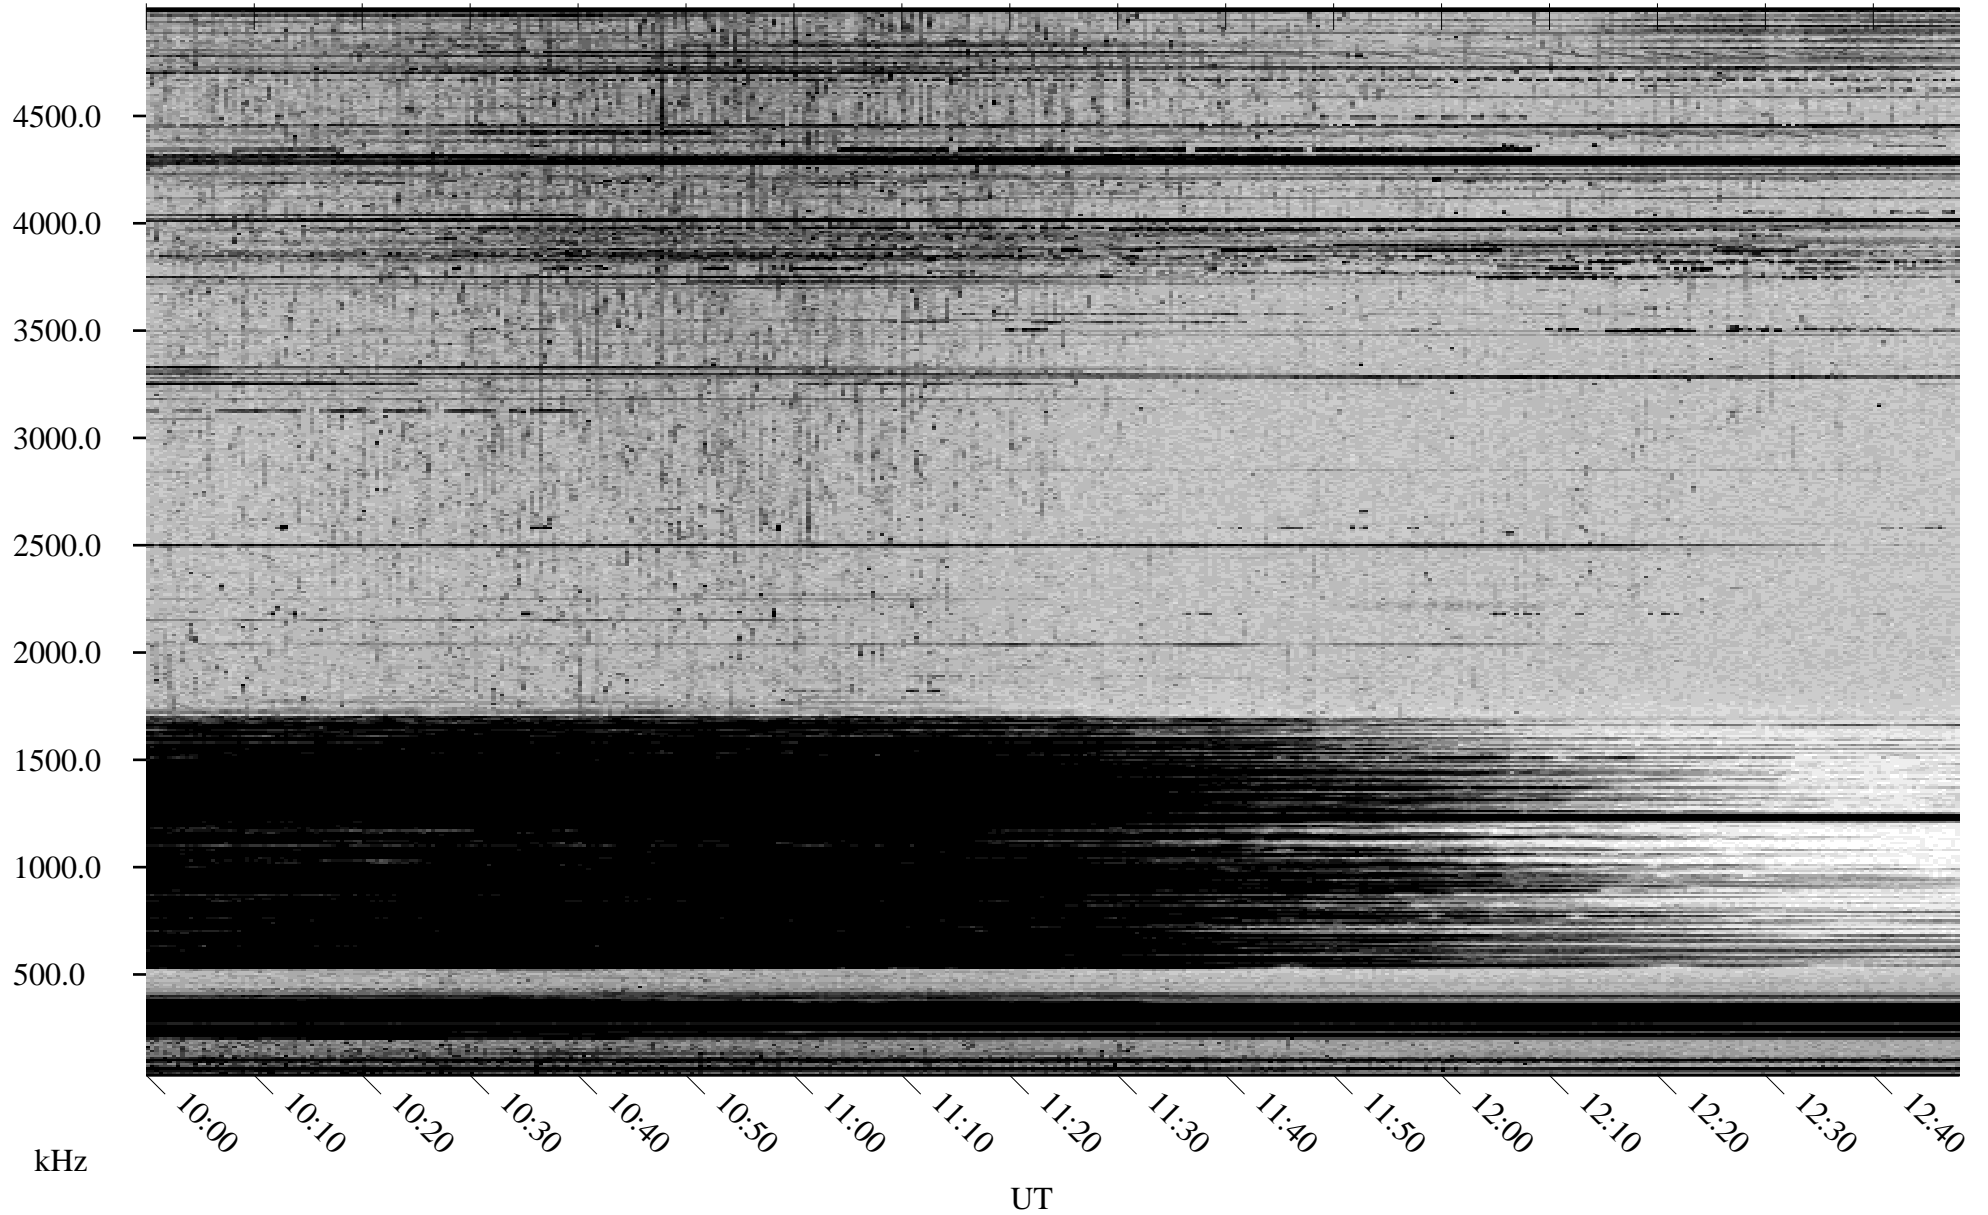

# 09/22/2002 Churchill, Manitoba

Linear Scale    Black = 161    White = 15

ch02264l.r00m max\_12

Page 4

# 09/22/2002 Churchill, Manitoba

Linear Scale    Black = 161    White = 15

ch02264l.r00m max\_12

Page 5

# 09/22/2002 Churchill, Manitoba

Linear Scale    Black = 161    White = 15

ch02264l.r00m max\_12

Page 6