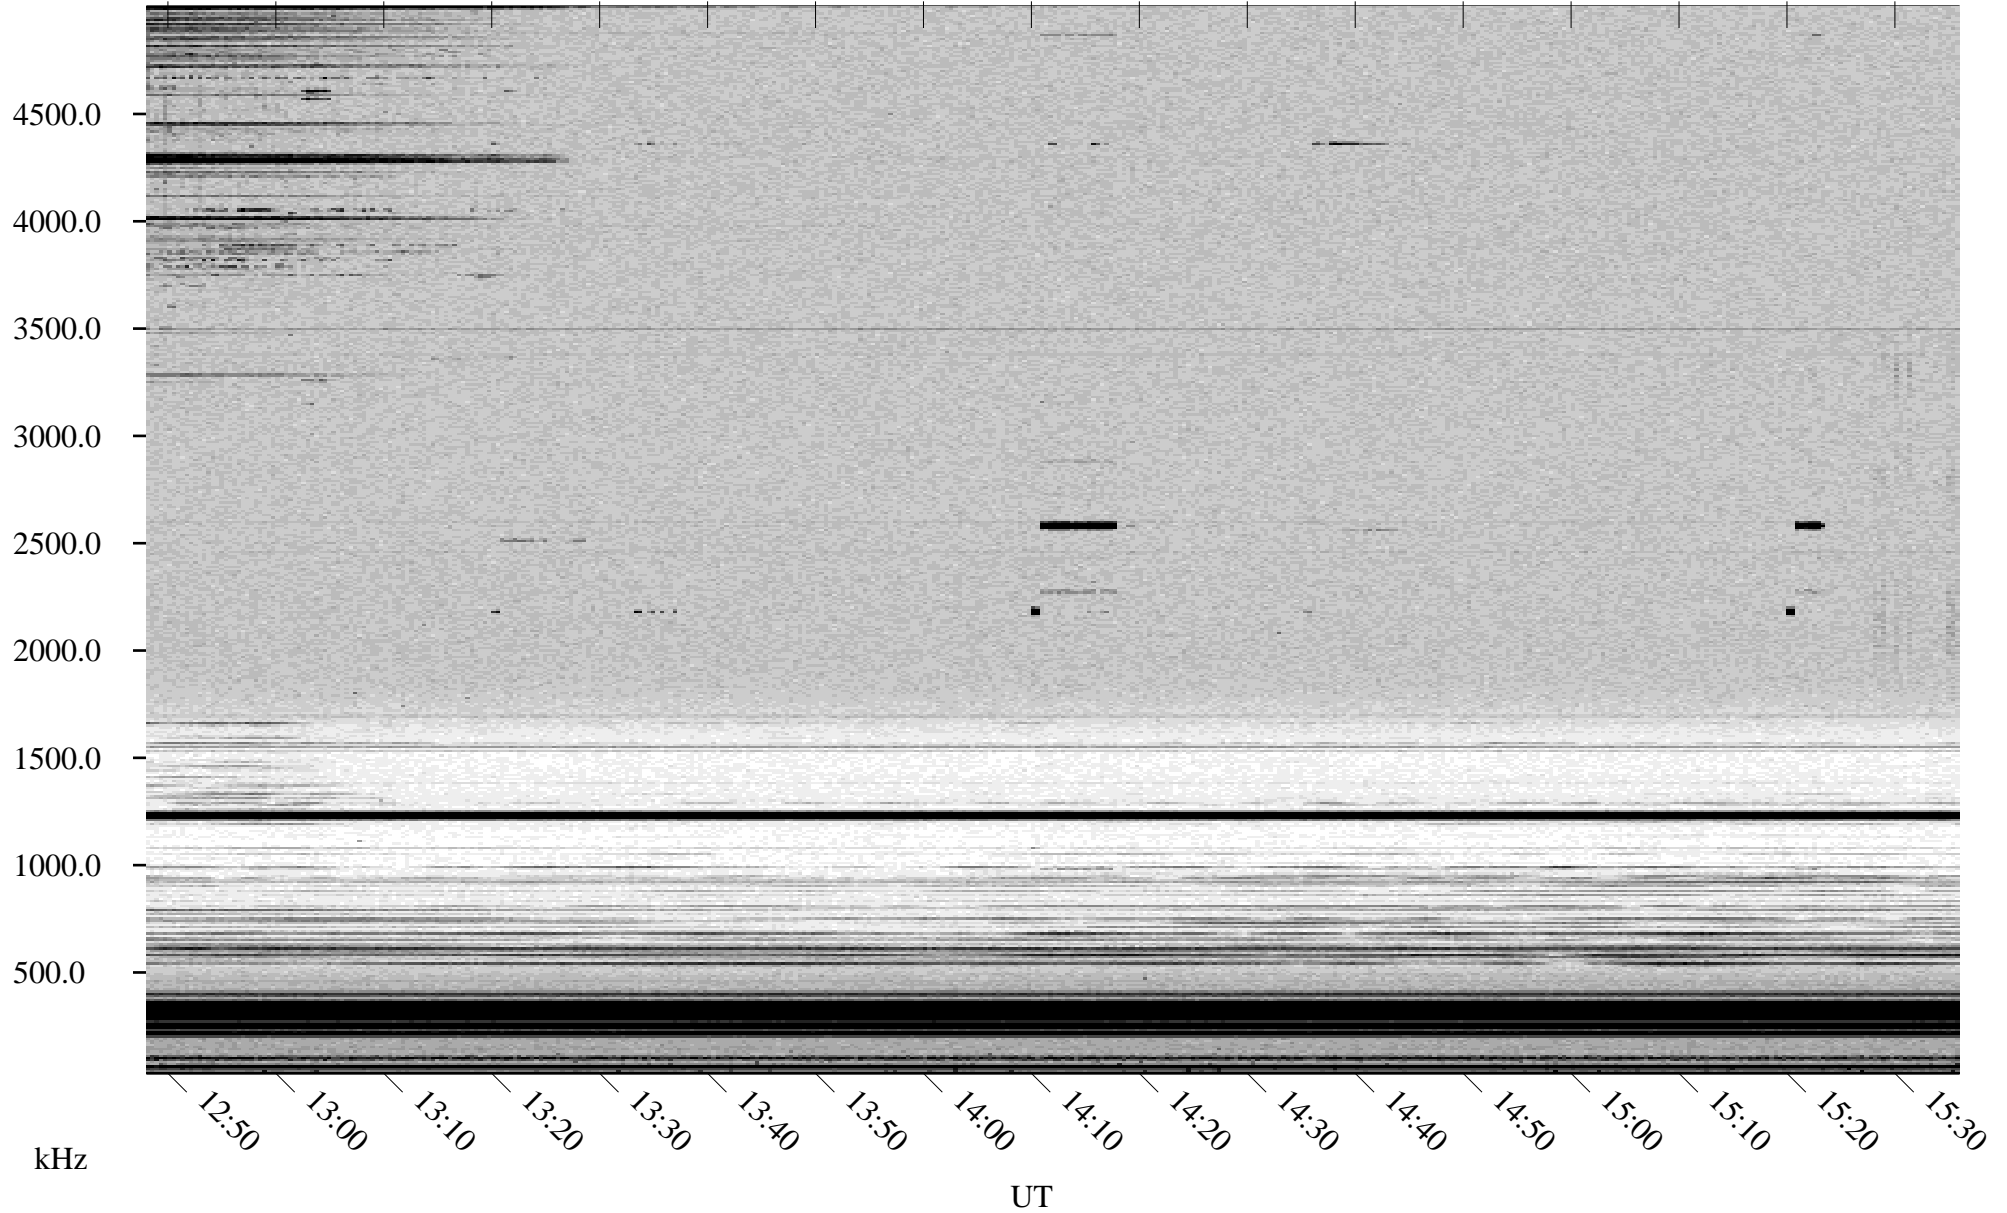

# 09/22/2002 Churchill, Manitoba

Linear Scale    Black = 161    White = 15

ch02264l.r00m max\_12

Page 5

# 09/22/2002 Churchill, Manitoba

Linear Scale    Black = 161    White = 15

ch02264l.r00m max\_12

Page 6

# 09/22/2002 Churchill, Manitoba

Linear Scale    Black = 161    White = 15

ch02264l.r00m max\_12

Page 7

# 09/22/2002 Churchill, Manitoba

Linear Scale    Black = 161    White = 15

ch02264l.r00m max\_12