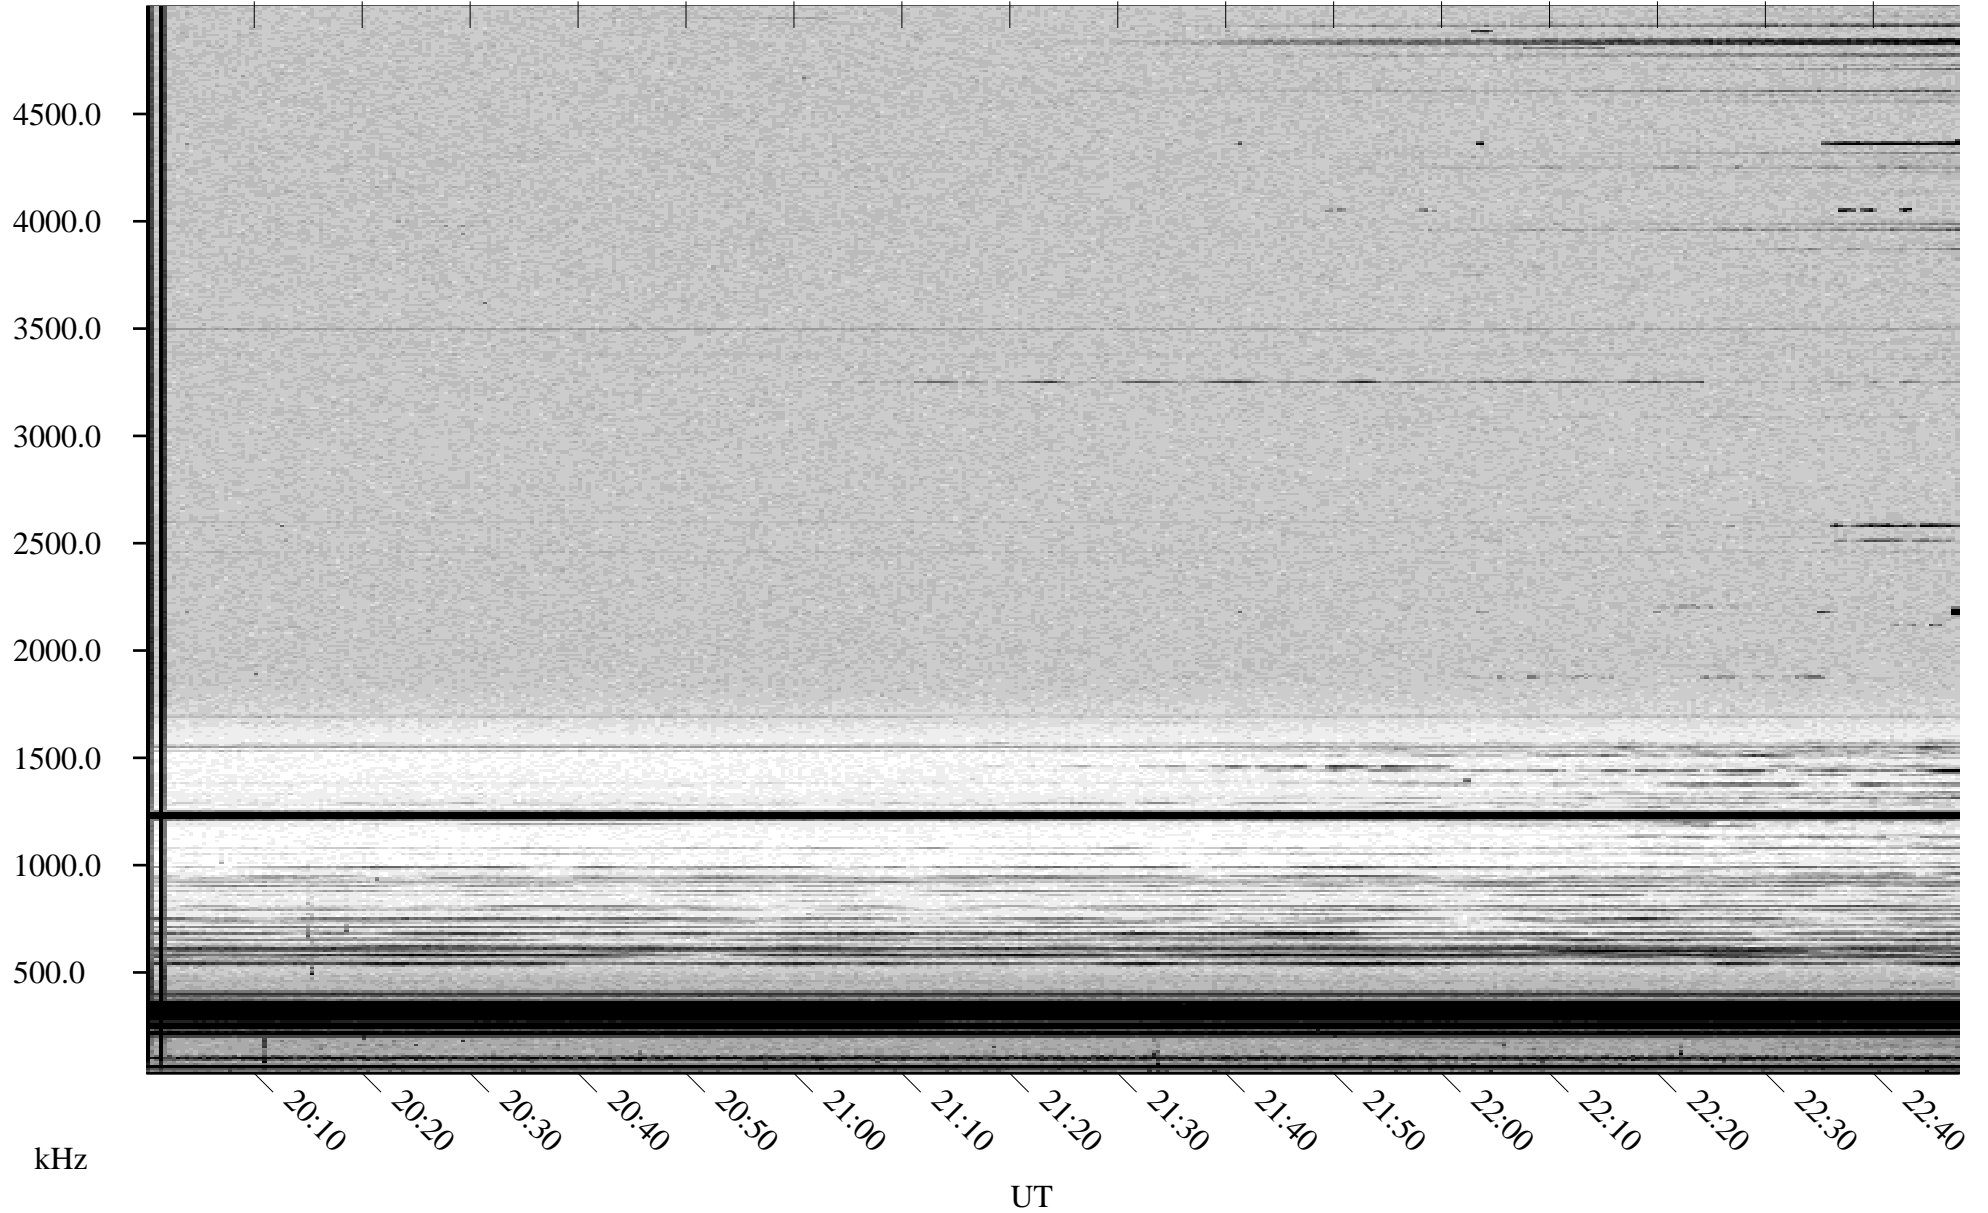

# 09/21/2002 Churchill, Manitoba

Linear Scale    Black = 161    White = 15

ch02264l.r00m max\_12

Page 1

# 09/21/2002 Churchill, Manitoba

Linear Scale    Black = 161    White = 15

ch02264l.r00m max\_12

Page 2

# 09/22/2002 Churchill, Manitoba

Linear Scale    Black = 161    White = 15

ch02264l.r00m max\_12

Page 3

# 09/22/2002 Churchill, Manitoba

Linear Scale    Black = 161    White = 15

ch02264l.r00m max\_12

Page 4