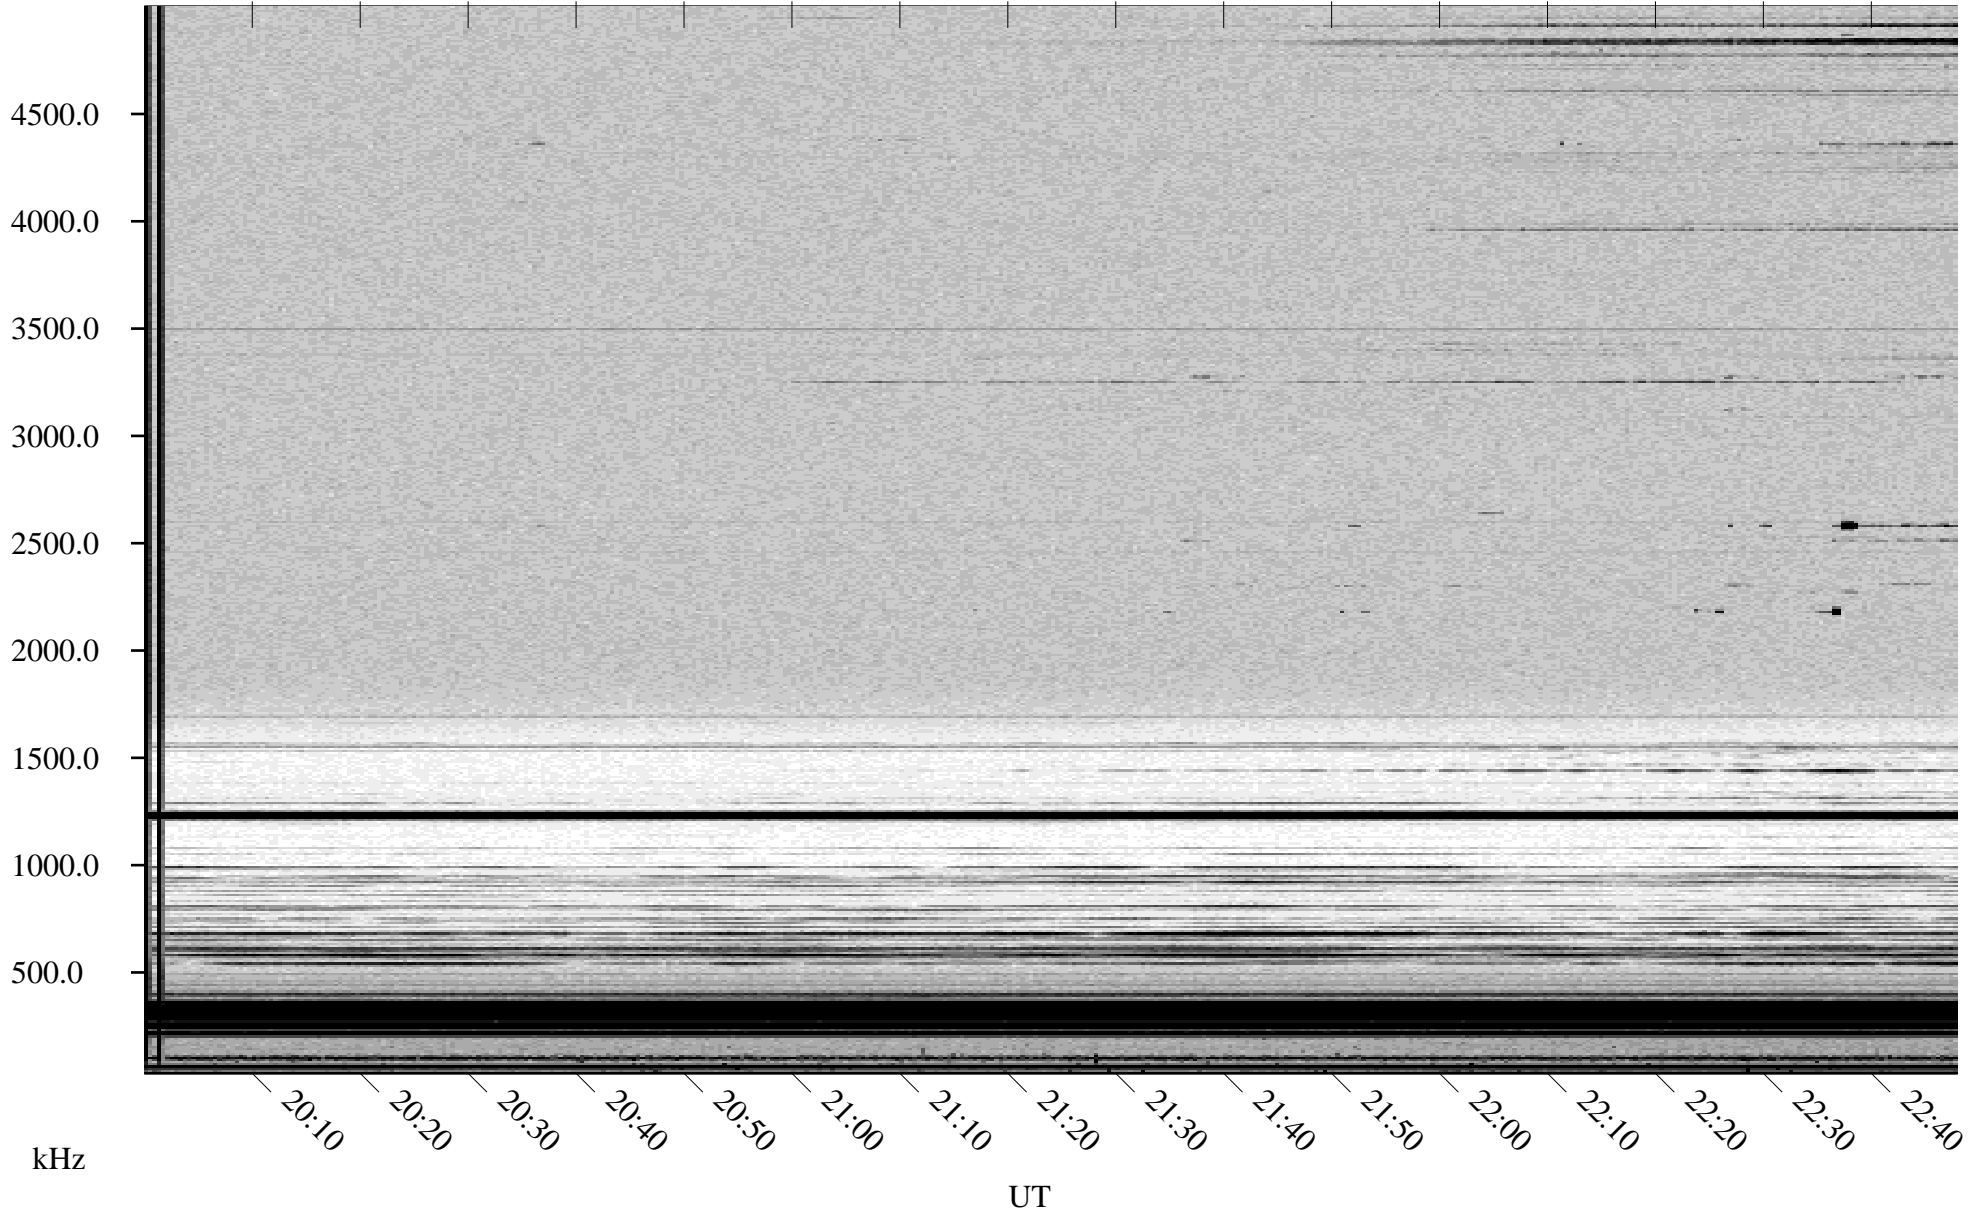

# 09/22/2002 Churchill, Manitoba

Linear Scale    Black = 161    White = 15

ch022651.r00m max\_12

Page 1

# 09/22/2002 Churchill, Manitoba

Linear Scale    Black = 161    White = 15

ch02265l.r00m max\_12

Page 2

# 09/23/2002 Churchill, Manitoba

Linear Scale    Black = 161    White = 15

ch022651.r00m max\_12

Page 3

# 09/23/2002 Churchill, Manitoba

Linear Scale    Black = 161    White = 15

ch02265l.r00m max\_12

Page 4