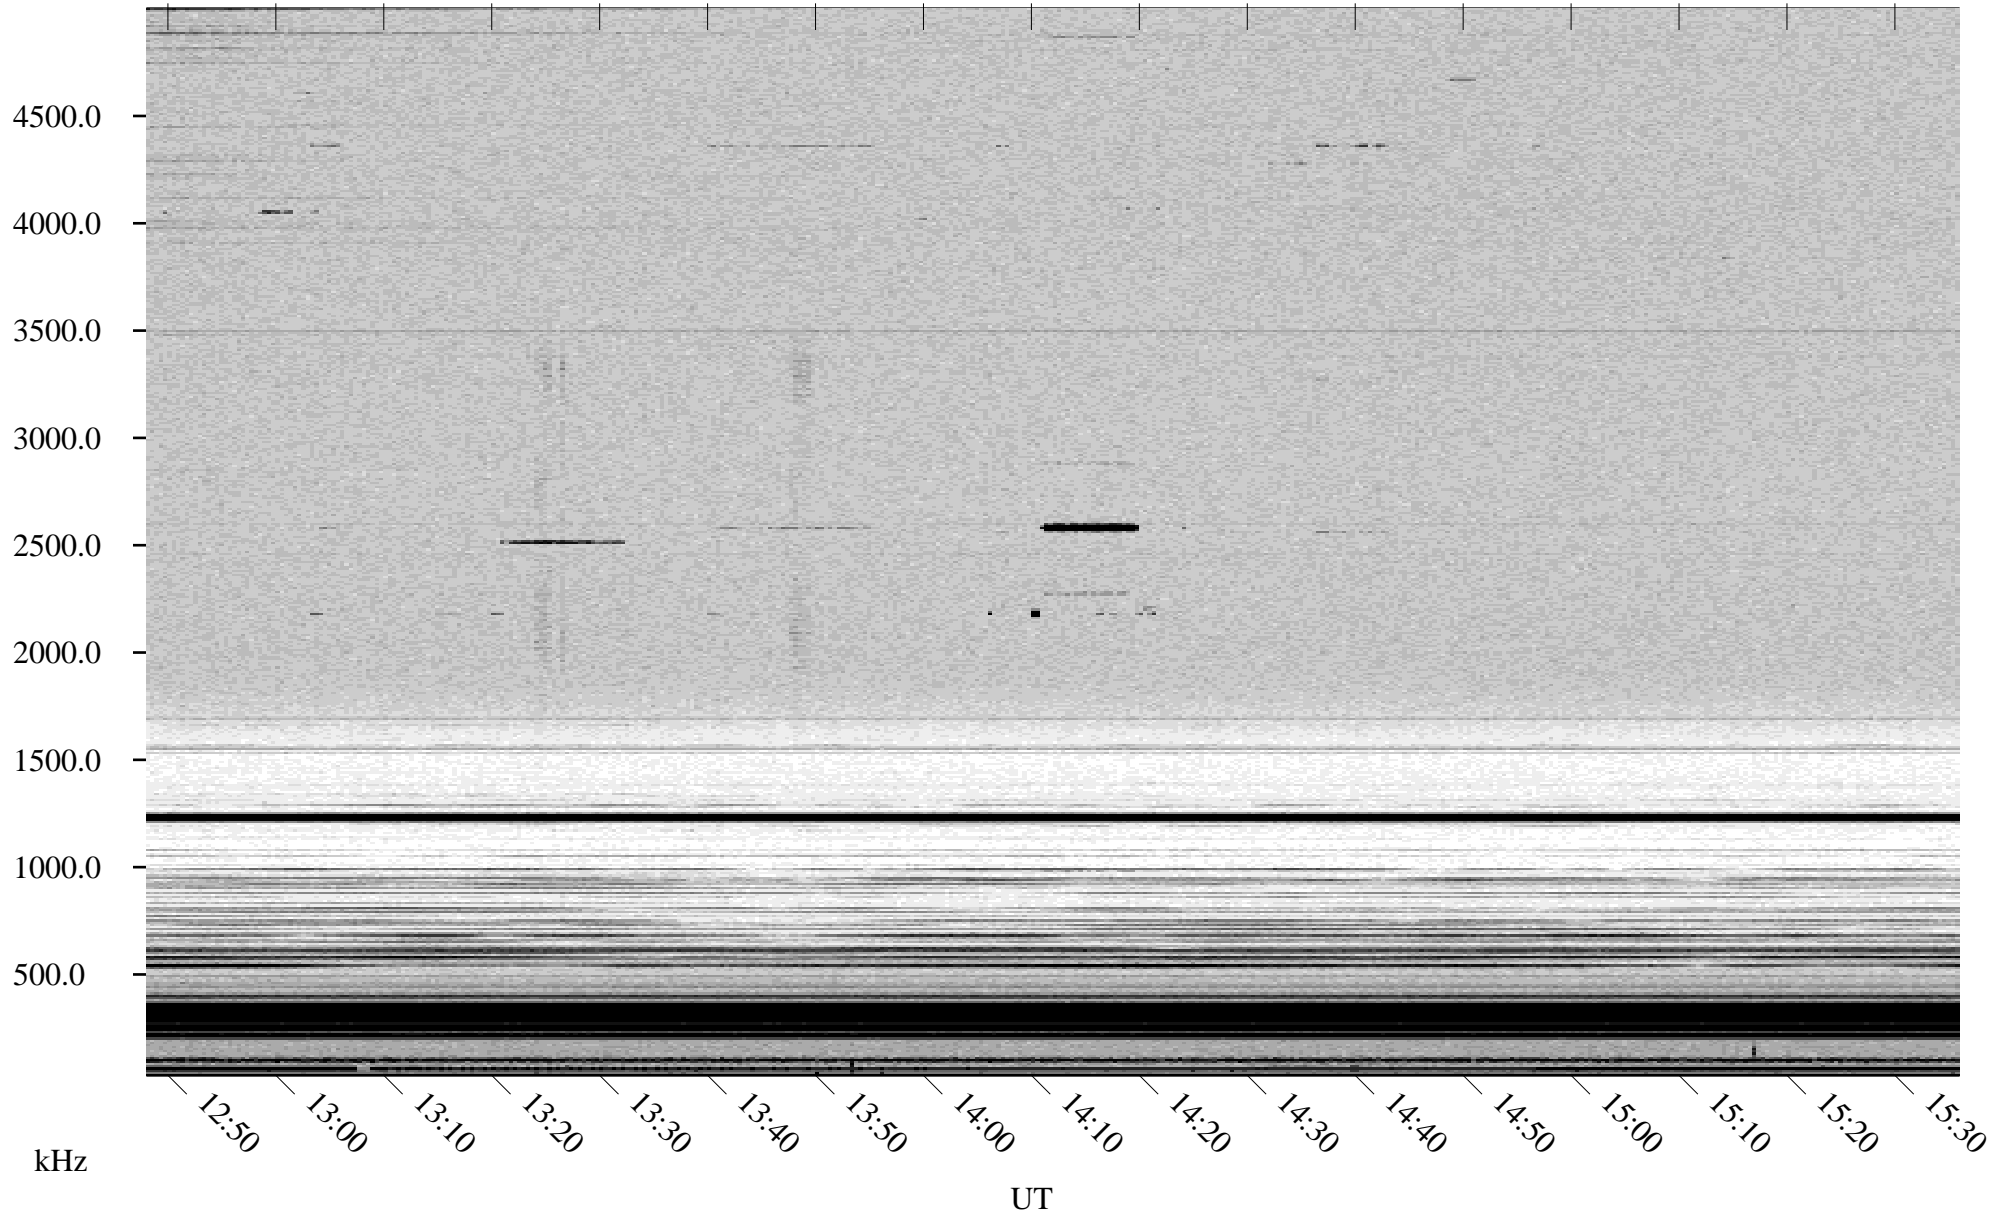

# 09/23/2002 Churchill, Manitoba

Linear Scale    Black = 161    White = 15

ch022651.r00m max\_12

Page 5

# 09/23/2002 Churchill, Manitoba

Linear Scale    Black = 161    White = 15

ch02265l.r00m max\_12

Page 6

# 09/23/2002 Churchill, Manitoba

Linear Scale    Black = 161    White = 15

ch02265l.r00m max\_12

Page 7

# 09/23/2002 Churchill, Manitoba

Linear Scale    Black = 161    White = 15

ch022651.r00m max\_12