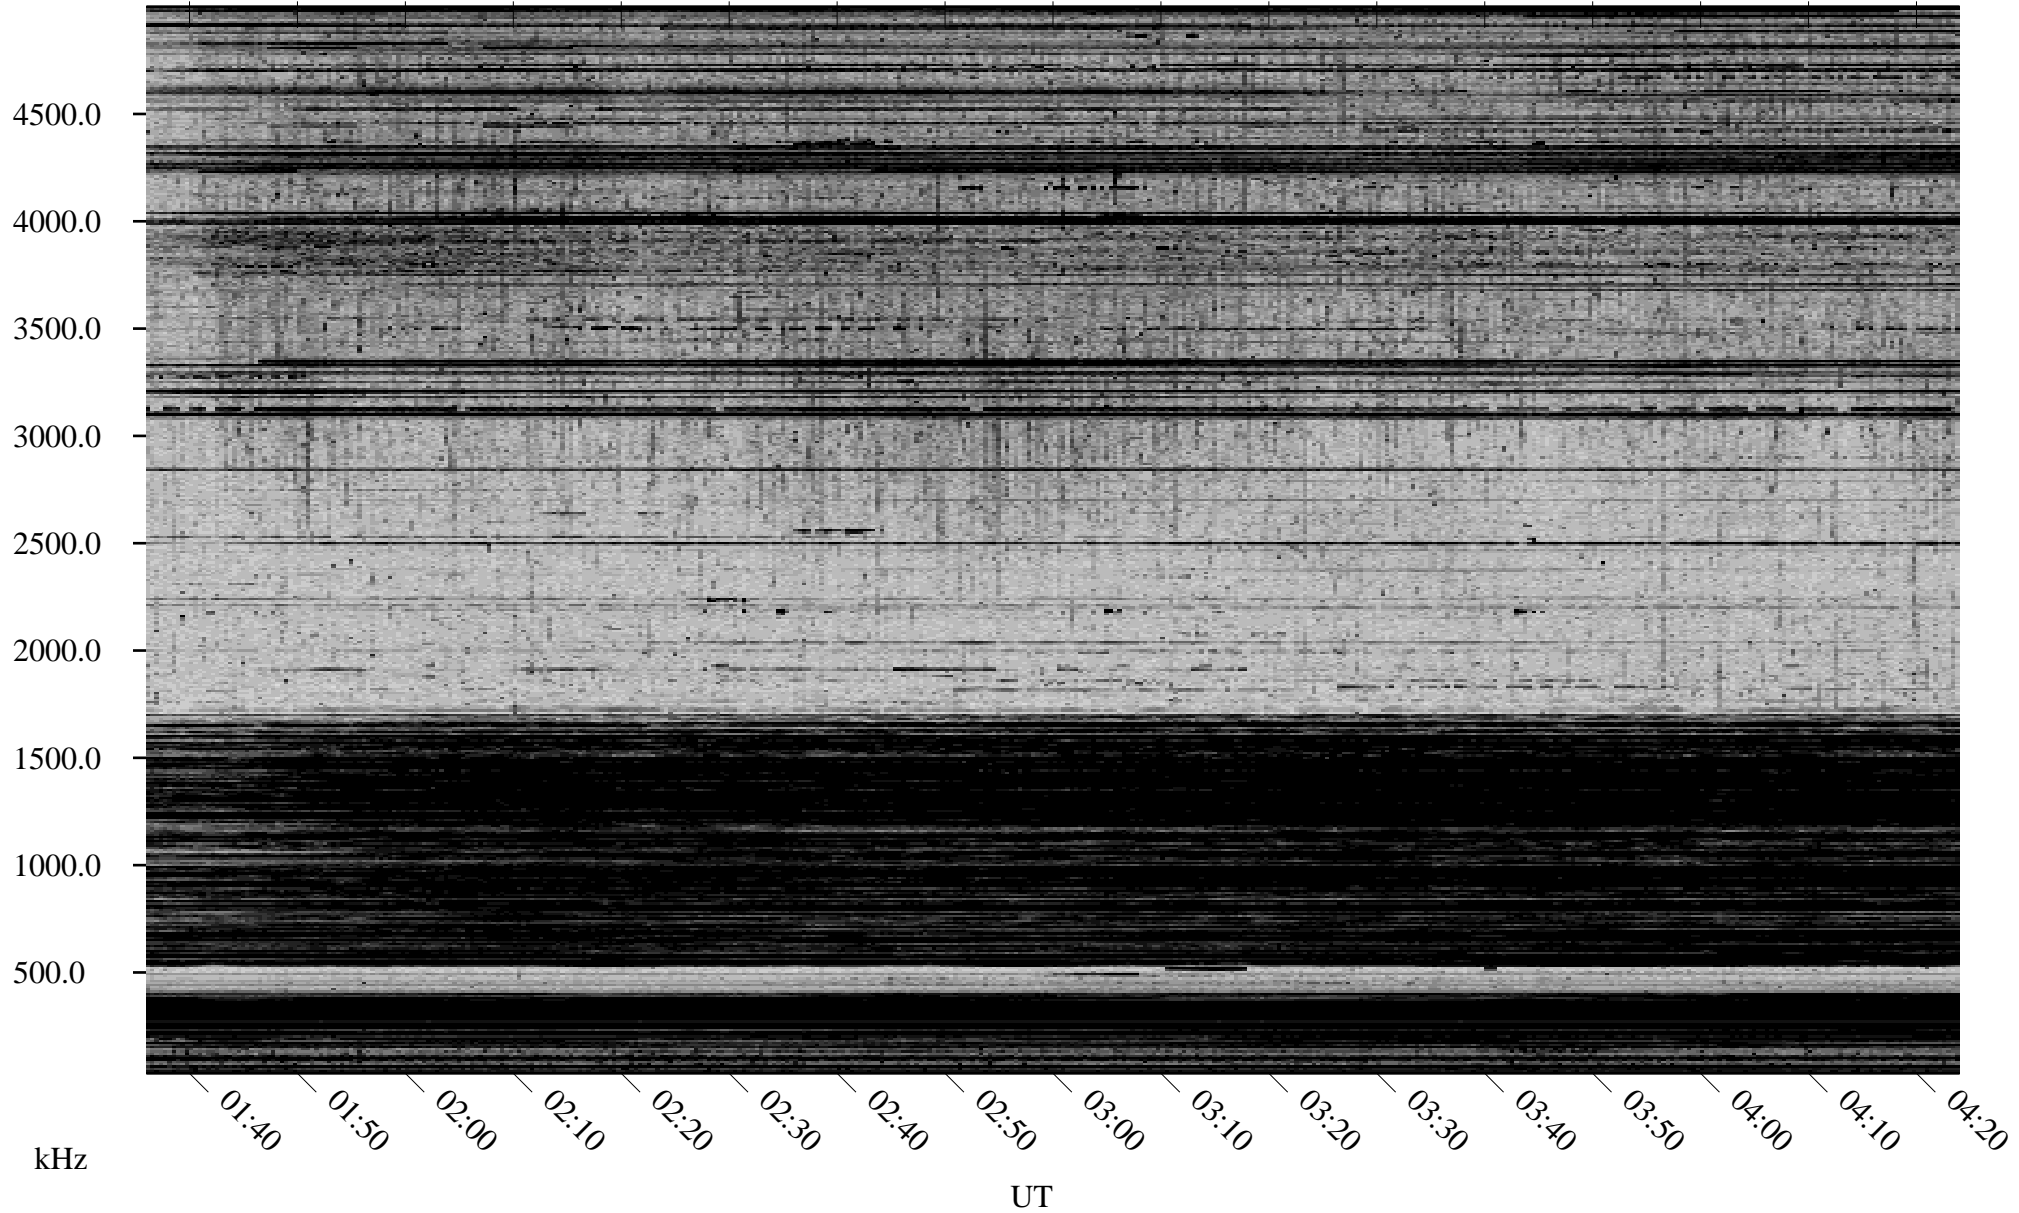

# 09/22/2002 Churchill, Manitoba

Linear Scale    Black = 161    White = 15

ch022651.r00m max\_12

Page 1

# 09/22/2002 Churchill, Manitoba

Linear Scale    Black = 161    White = 15

ch02265l.r00m max\_12

Page 2

# 09/23/2002 Churchill, Manitoba

Linear Scale    Black = 161    White = 15

ch022651.r00m max\_12

Page 3

# 09/23/2002 Churchill, Manitoba

Linear Scale    Black = 161    White = 15

ch02265l.r00m max\_12

Page 4