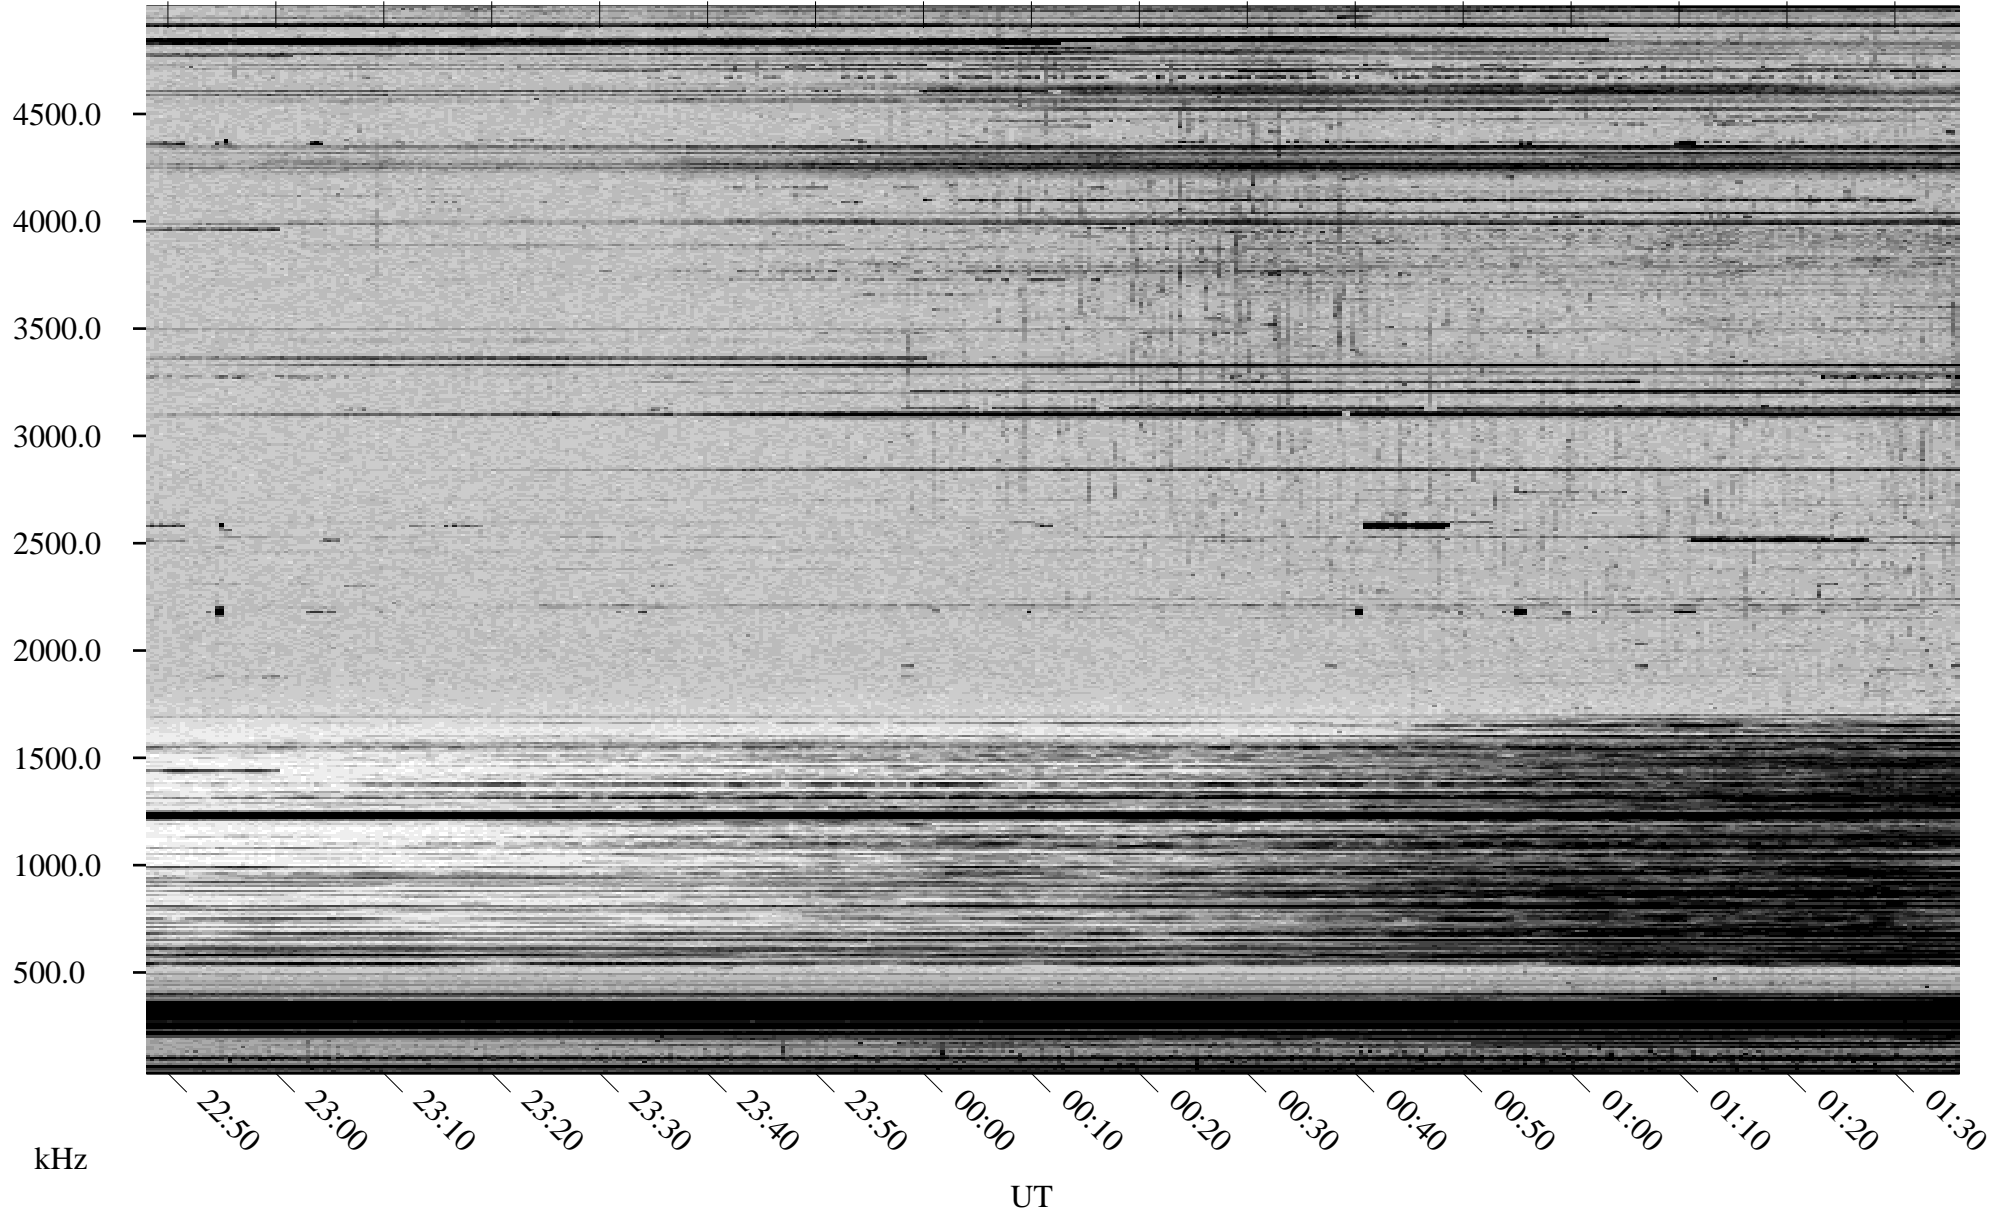

# 09/22/2002 Churchill, Manitoba

Linear Scale    Black = 161    White = 15

ch022651.r00m max\_12

Page 1

# 09/22/2002 Churchill, Manitoba

Linear Scale    Black = 161    White = 15

ch02265l.r00m max\_12

Page 2

# 09/23/2002 Churchill, Manitoba

Linear Scale    Black = 161    White = 15

ch022651.r00m max\_12

Page 3

# 09/23/2002 Churchill, Manitoba

Linear Scale    Black = 161    White = 15

ch02265l.r00m max\_12

Page 4