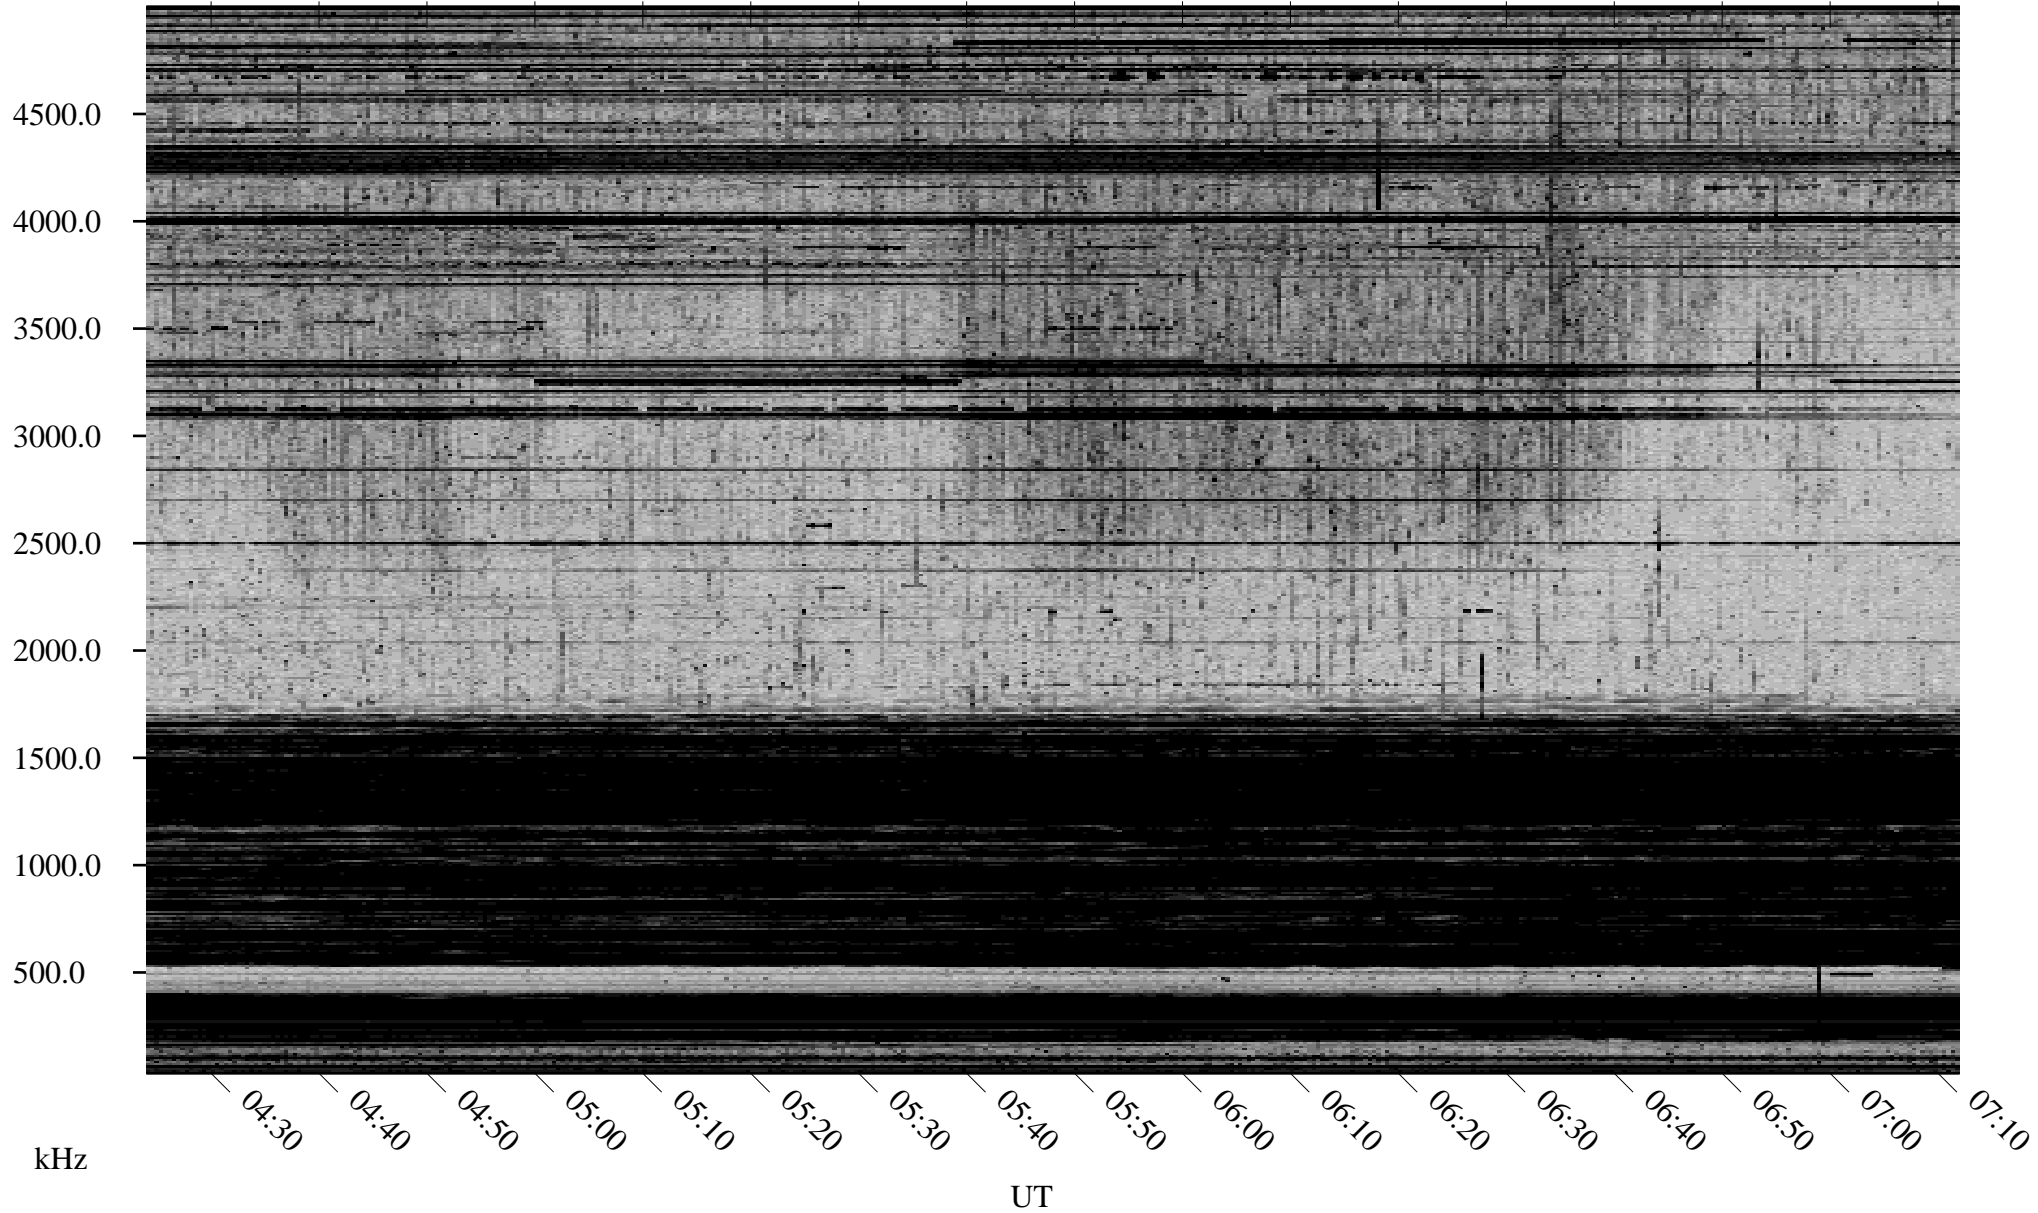

# 09/22/2002 Churchill, Manitoba

Linear Scale    Black = 161    White = 15

ch022651.r00m max\_12

Page 1

# 09/22/2002 Churchill, Manitoba

Linear Scale    Black = 161    White = 15

ch02265l.r00m max\_12

Page 2

# 09/23/2002 Churchill, Manitoba

Linear Scale    Black = 161    White = 15

ch022651.r00m max\_12

Page 3

# 09/23/2002 Churchill, Manitoba

Linear Scale    Black = 161    White = 15

ch02265l.r00m max\_12

Page 4