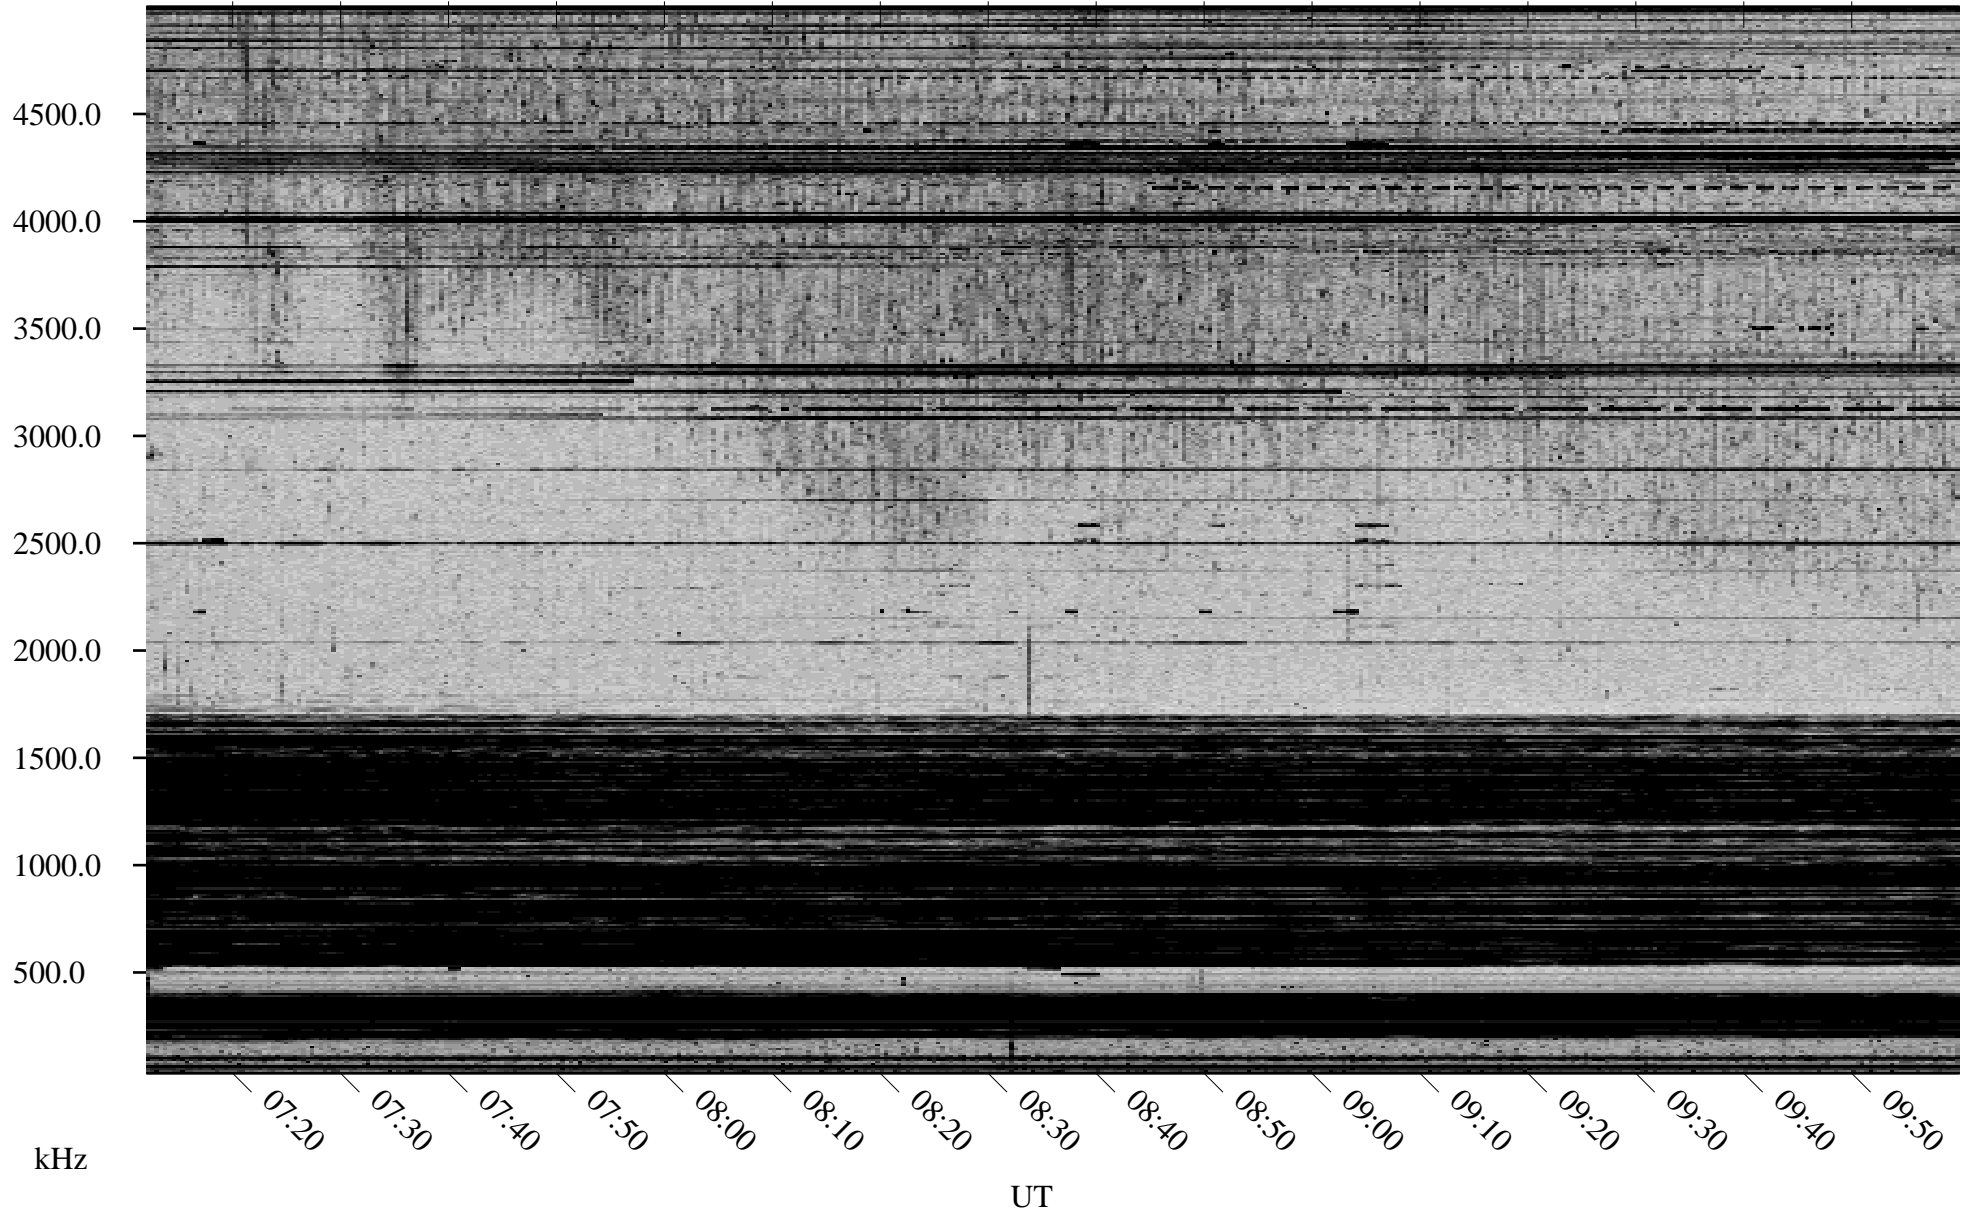

# 09/22/2002 Churchill, Manitoba

Linear Scale    Black = 161    White = 15

ch022651.r00m max\_12

Page 1

# 09/23/2002 Churchill, Manitoba

Linear Scale    Black = 161    White = 15

ch022651.r00m max\_12

Page 3

# 09/23/2002 Churchill, Manitoba

Linear Scale    Black = 161    White = 15

ch02265l.r00m max\_12

Page 4

# 09/23/2002 Churchill, Manitoba

Linear Scale    Black = 161    White = 15

ch022651.r00m max\_12

Page 5