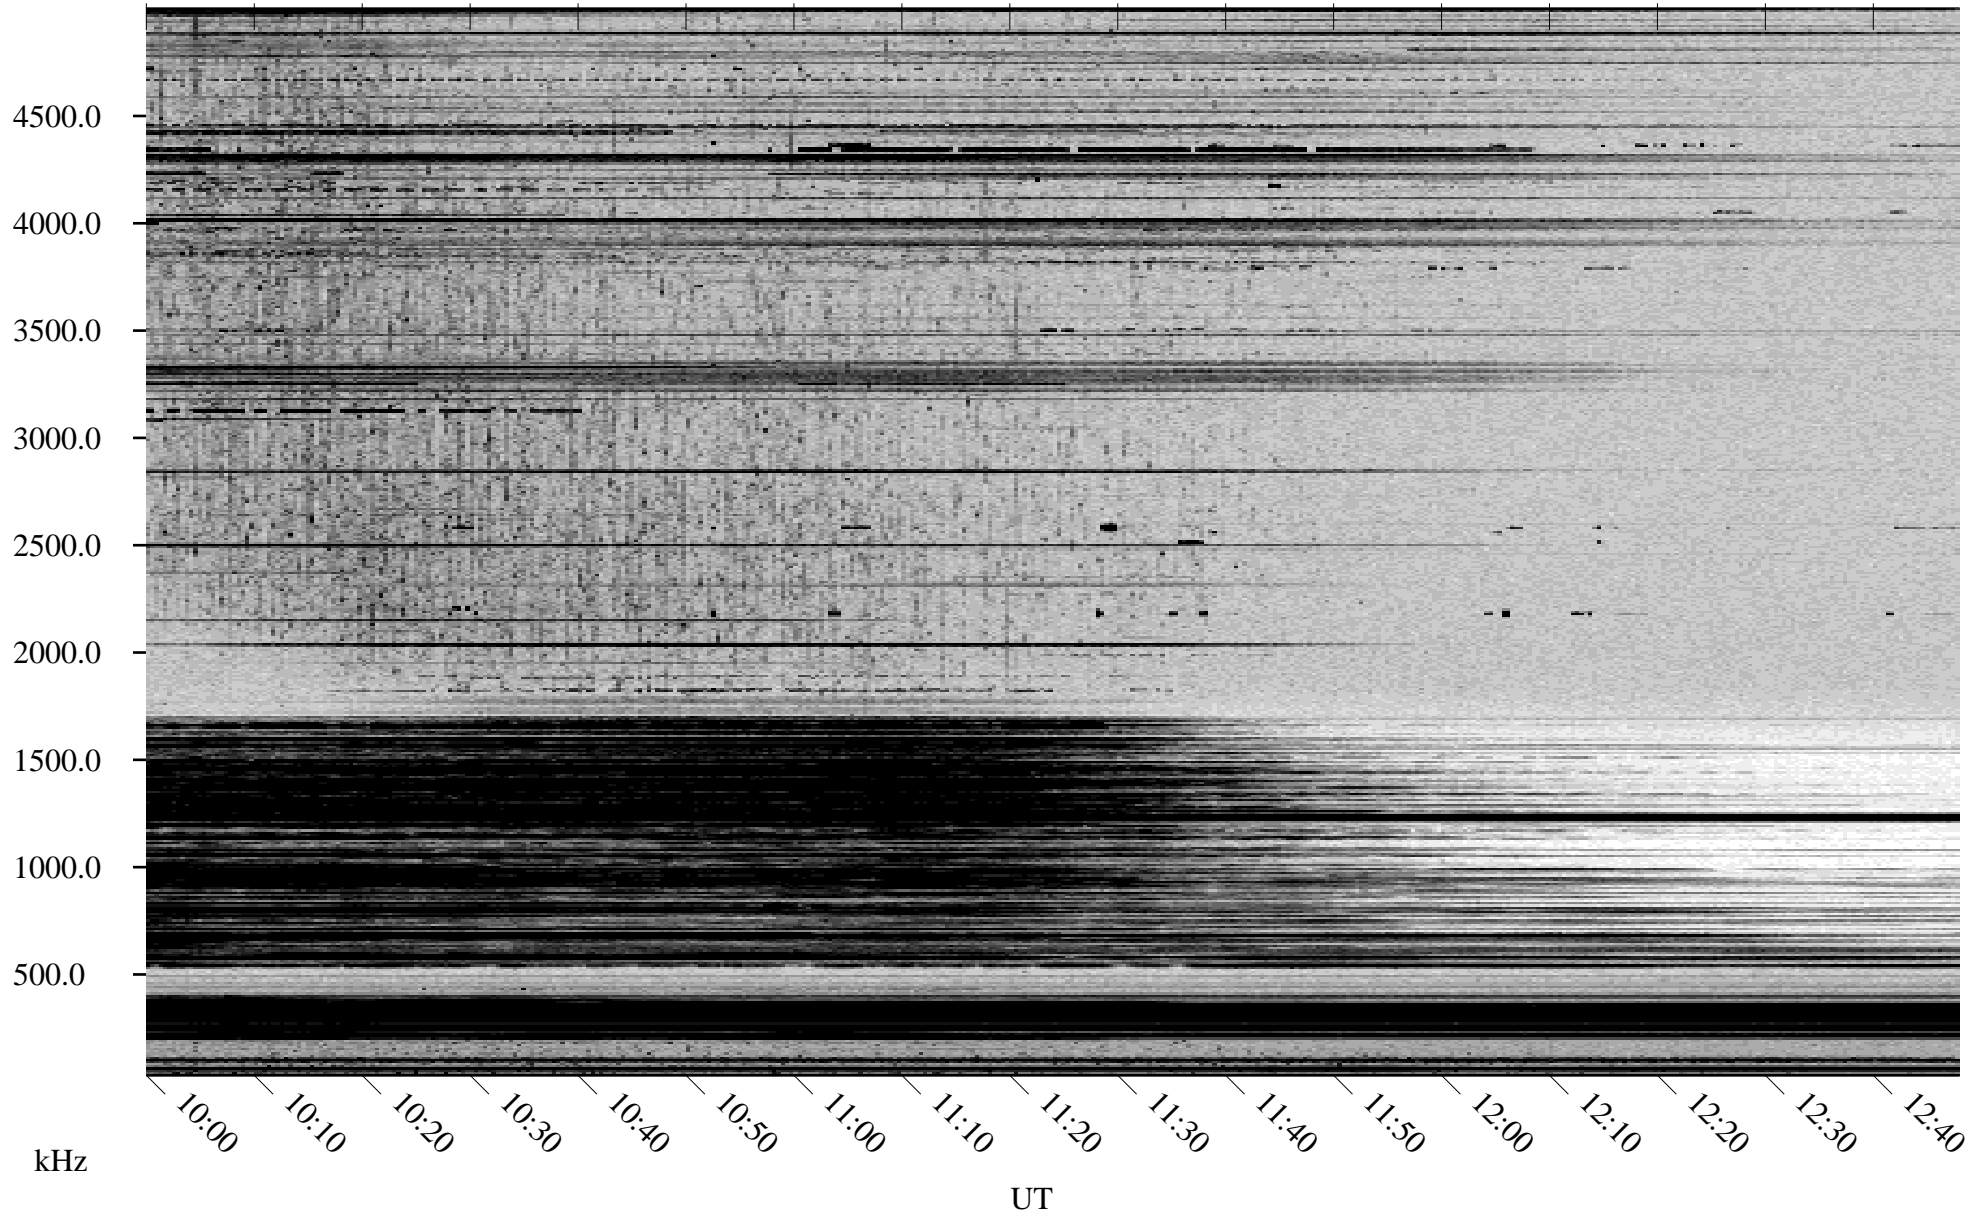

# 09/23/2002 Churchill, Manitoba

Linear Scale    Black = 161    White = 15

ch022651.r00m max\_12

Page 5

# 09/23/2002 Churchill, Manitoba

Linear Scale    Black = 161    White = 15

ch02265l.r00m max\_12

Page 6