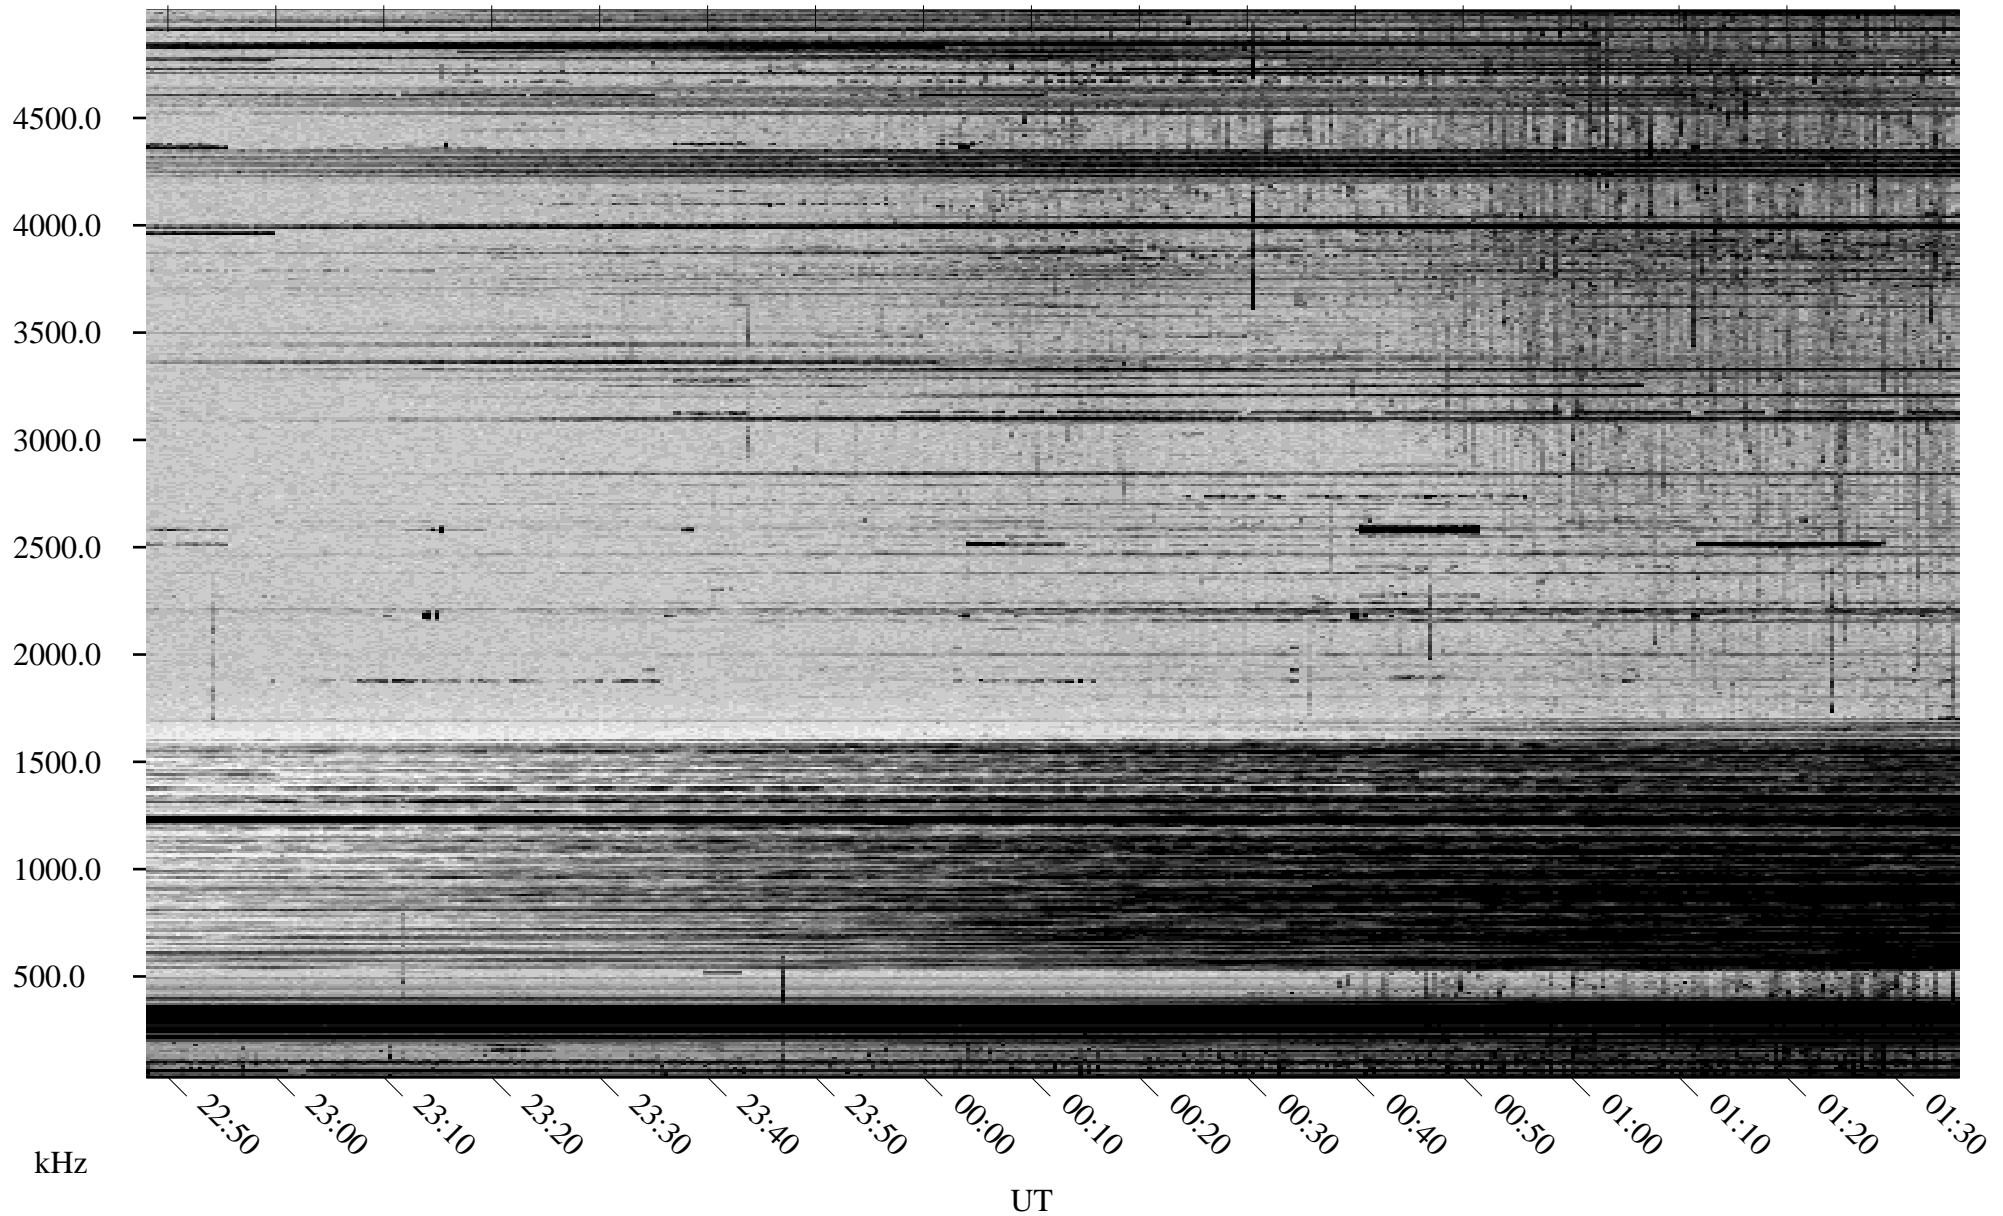

# 09/23/2002 Churchill, Manitoba

Linear Scale    Black = 161    White = 15

ch02266l.r00m max\_12

Page 1

# 09/23/2002 Churchill, Manitoba

Linear Scale    Black = 161    White = 15

ch02266l.r00m max\_12

Page 2

# 09/24/2002 Churchill, Manitoba

Linear Scale    Black = 161    White = 15

ch02266l.r00m max\_12

Page 3

# 09/24/2002 Churchill, Manitoba

Linear Scale    Black = 161    White = 15

ch02266l.r00m max\_12

Page 4