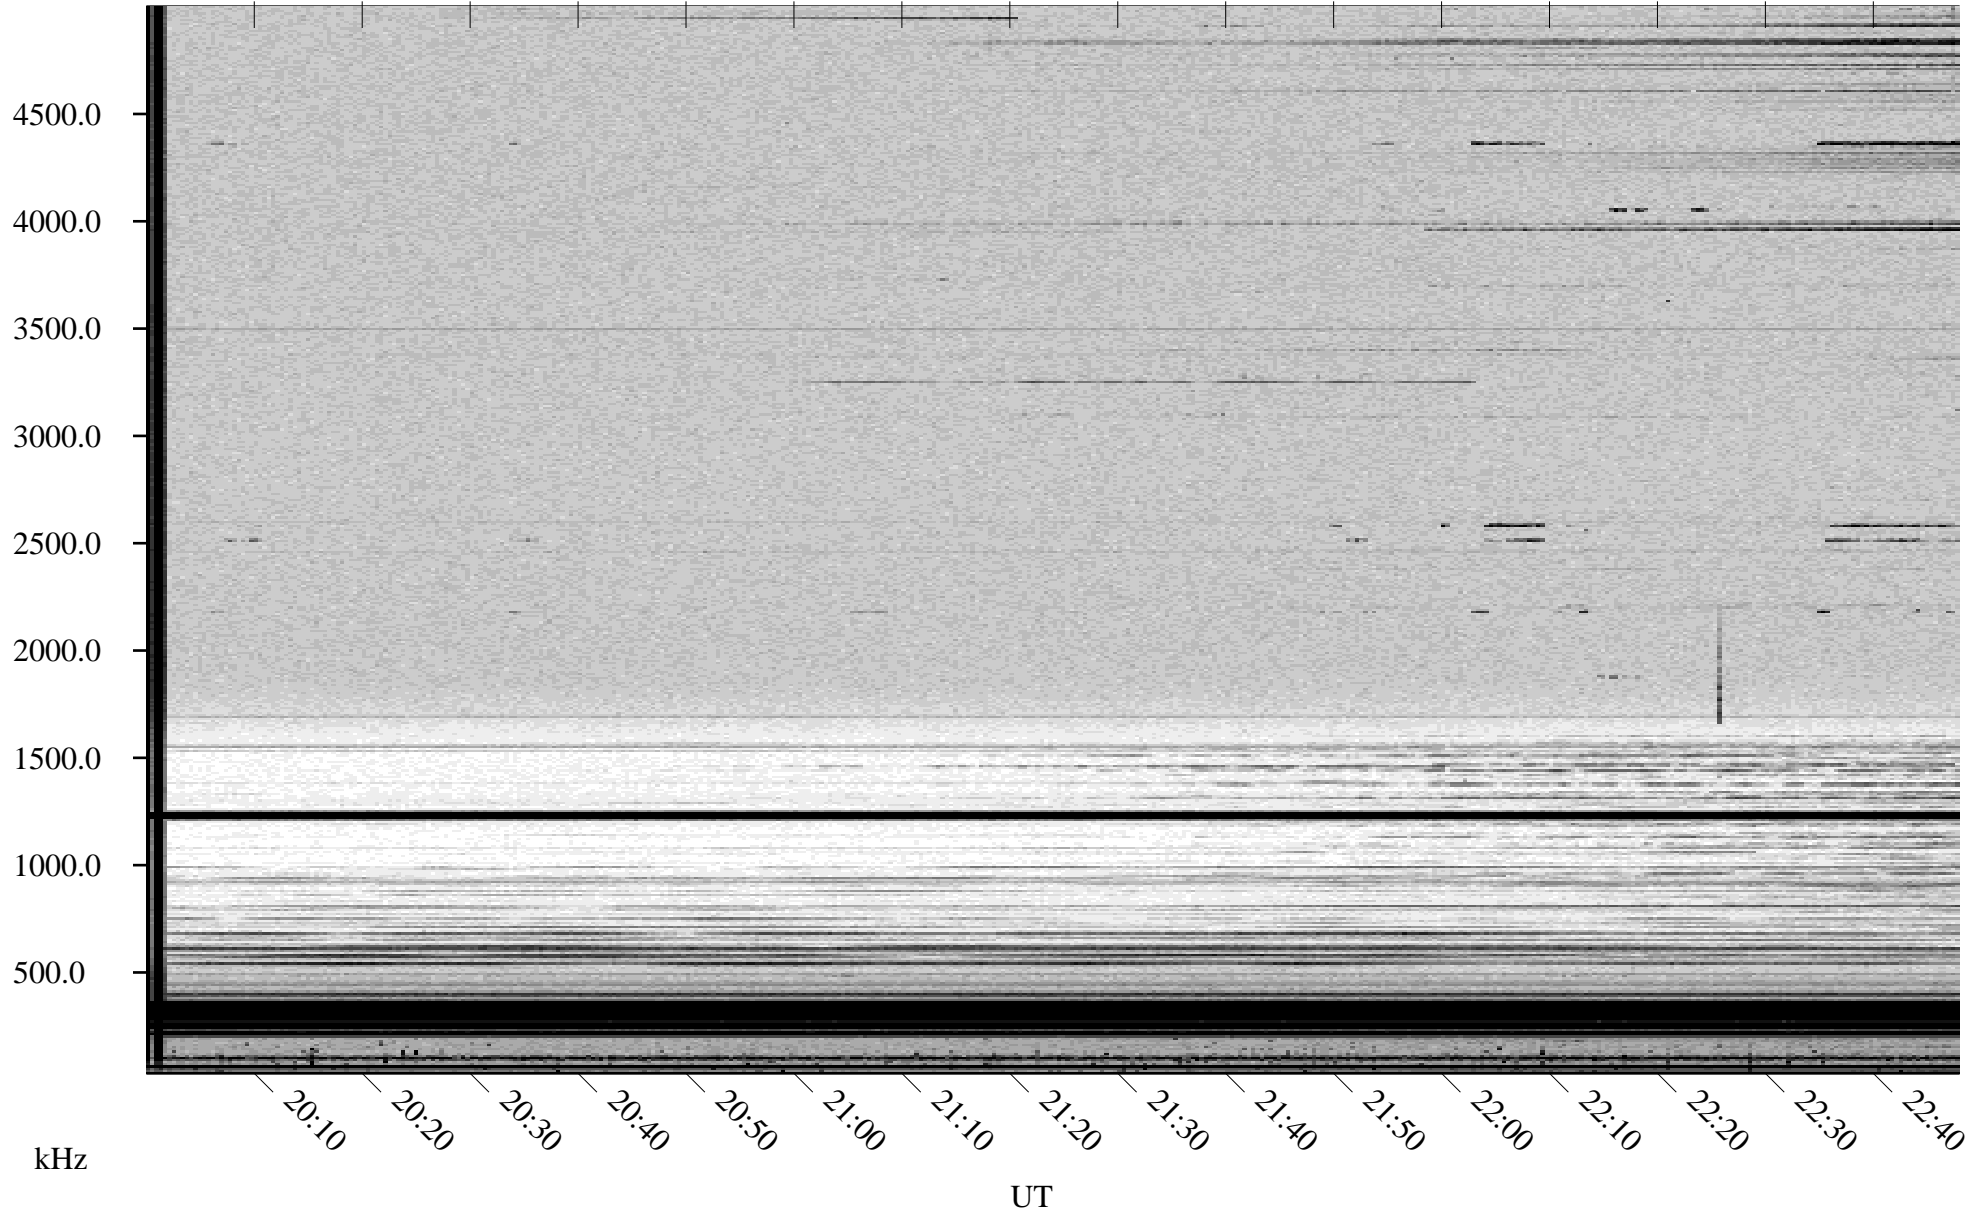

# 09/23/2002 Churchill, Manitoba

Linear Scale    Black = 161    White = 15

ch02266l.r00m max\_12

Page 1

# 09/23/2002 Churchill, Manitoba

Linear Scale    Black = 161    White = 15

ch02266l.r00m max\_12

Page 2

# 09/24/2002 Churchill, Manitoba

Linear Scale    Black = 161    White = 15

ch02266l.r00m max\_12

Page 3

# 09/24/2002 Churchill, Manitoba

Linear Scale    Black = 161    White = 15

ch02266l.r00m max\_12

Page 4