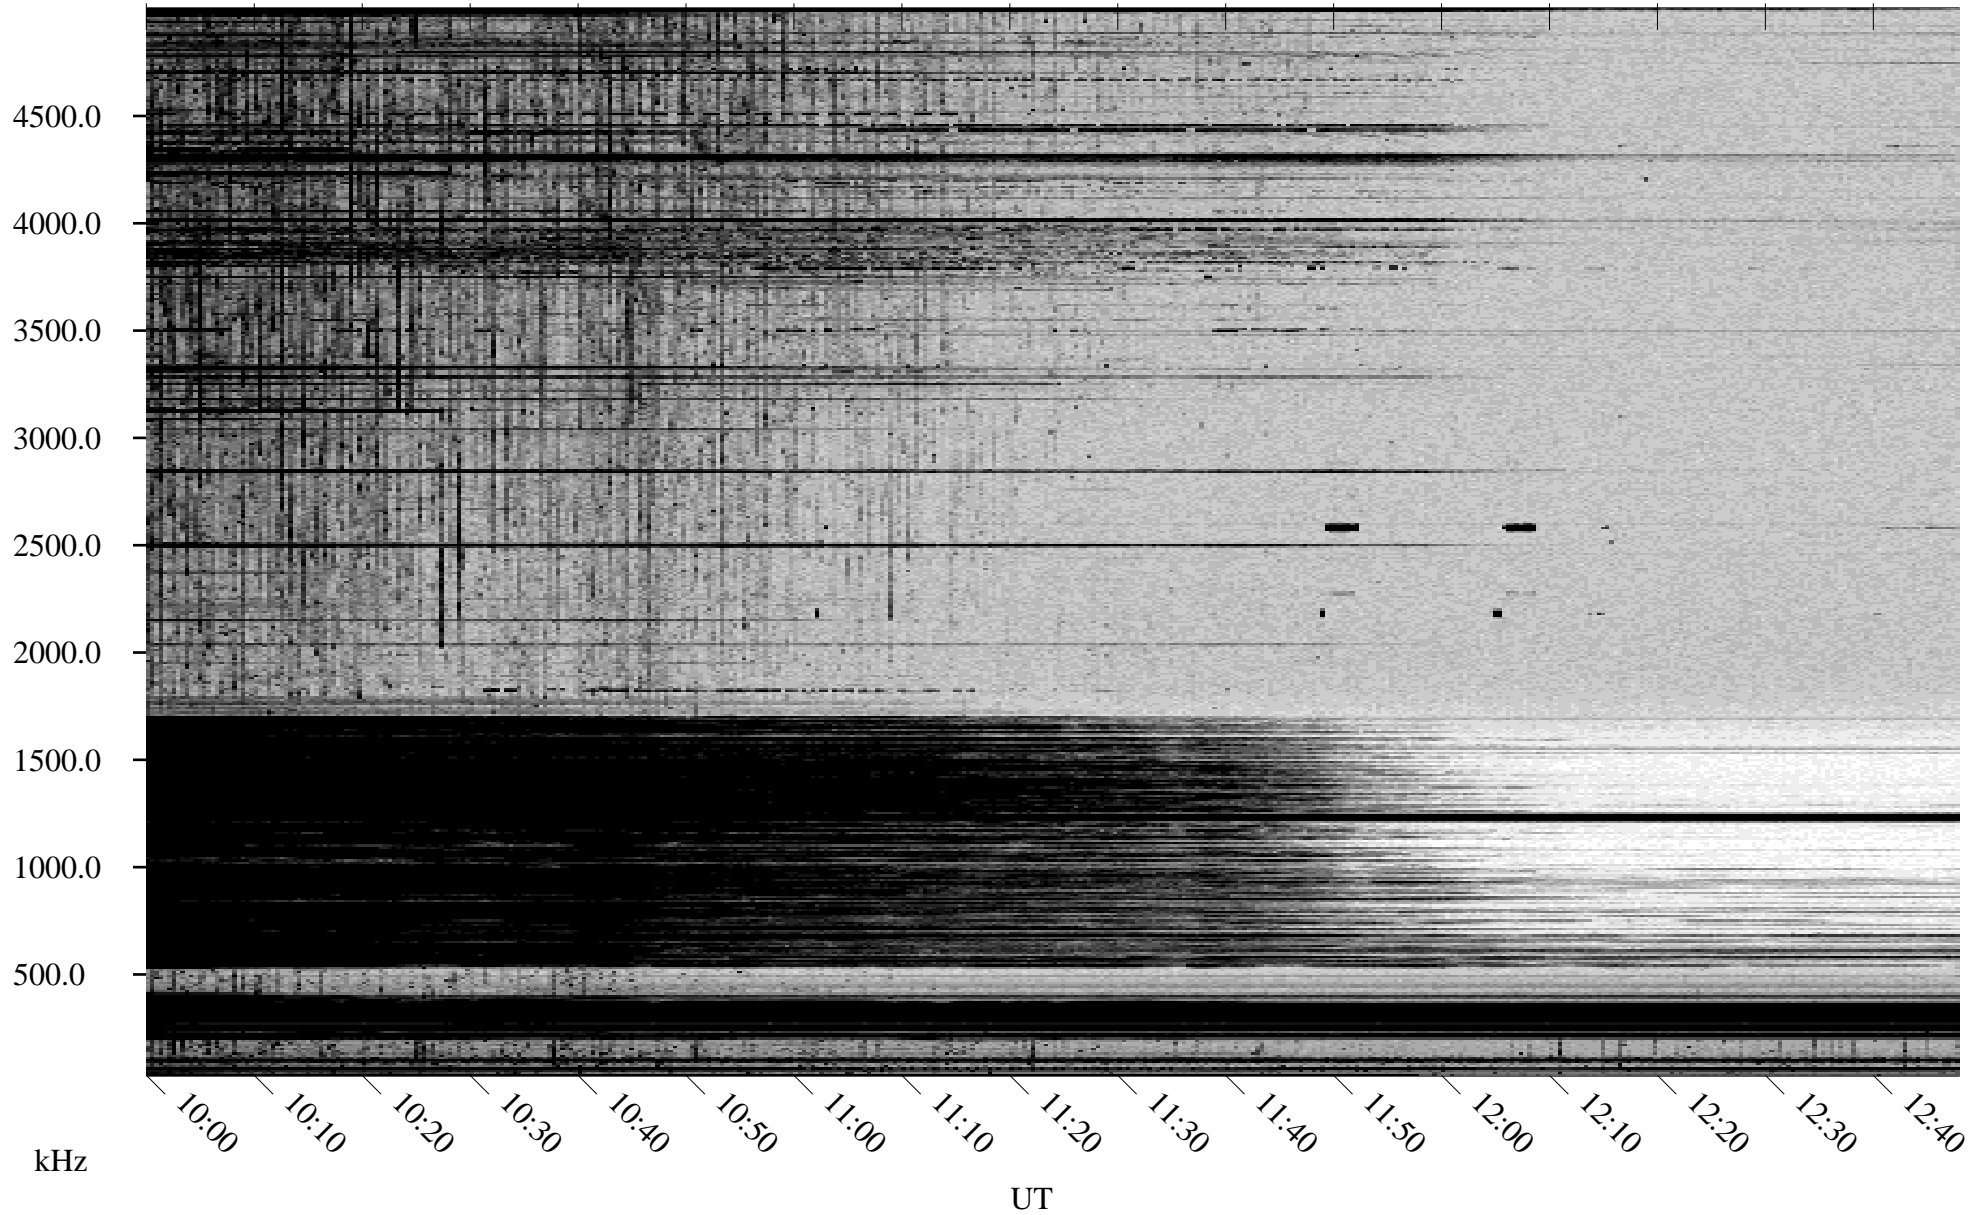

# 09/24/2002 Churchill, Manitoba

Linear Scale    Black = 161    White = 15

ch02266l.r00m max\_12

Page 5

# 09/24/2002 Churchill, Manitoba

Linear Scale    Black = 161    White = 15

ch02266l.r00m max\_12

Page 6