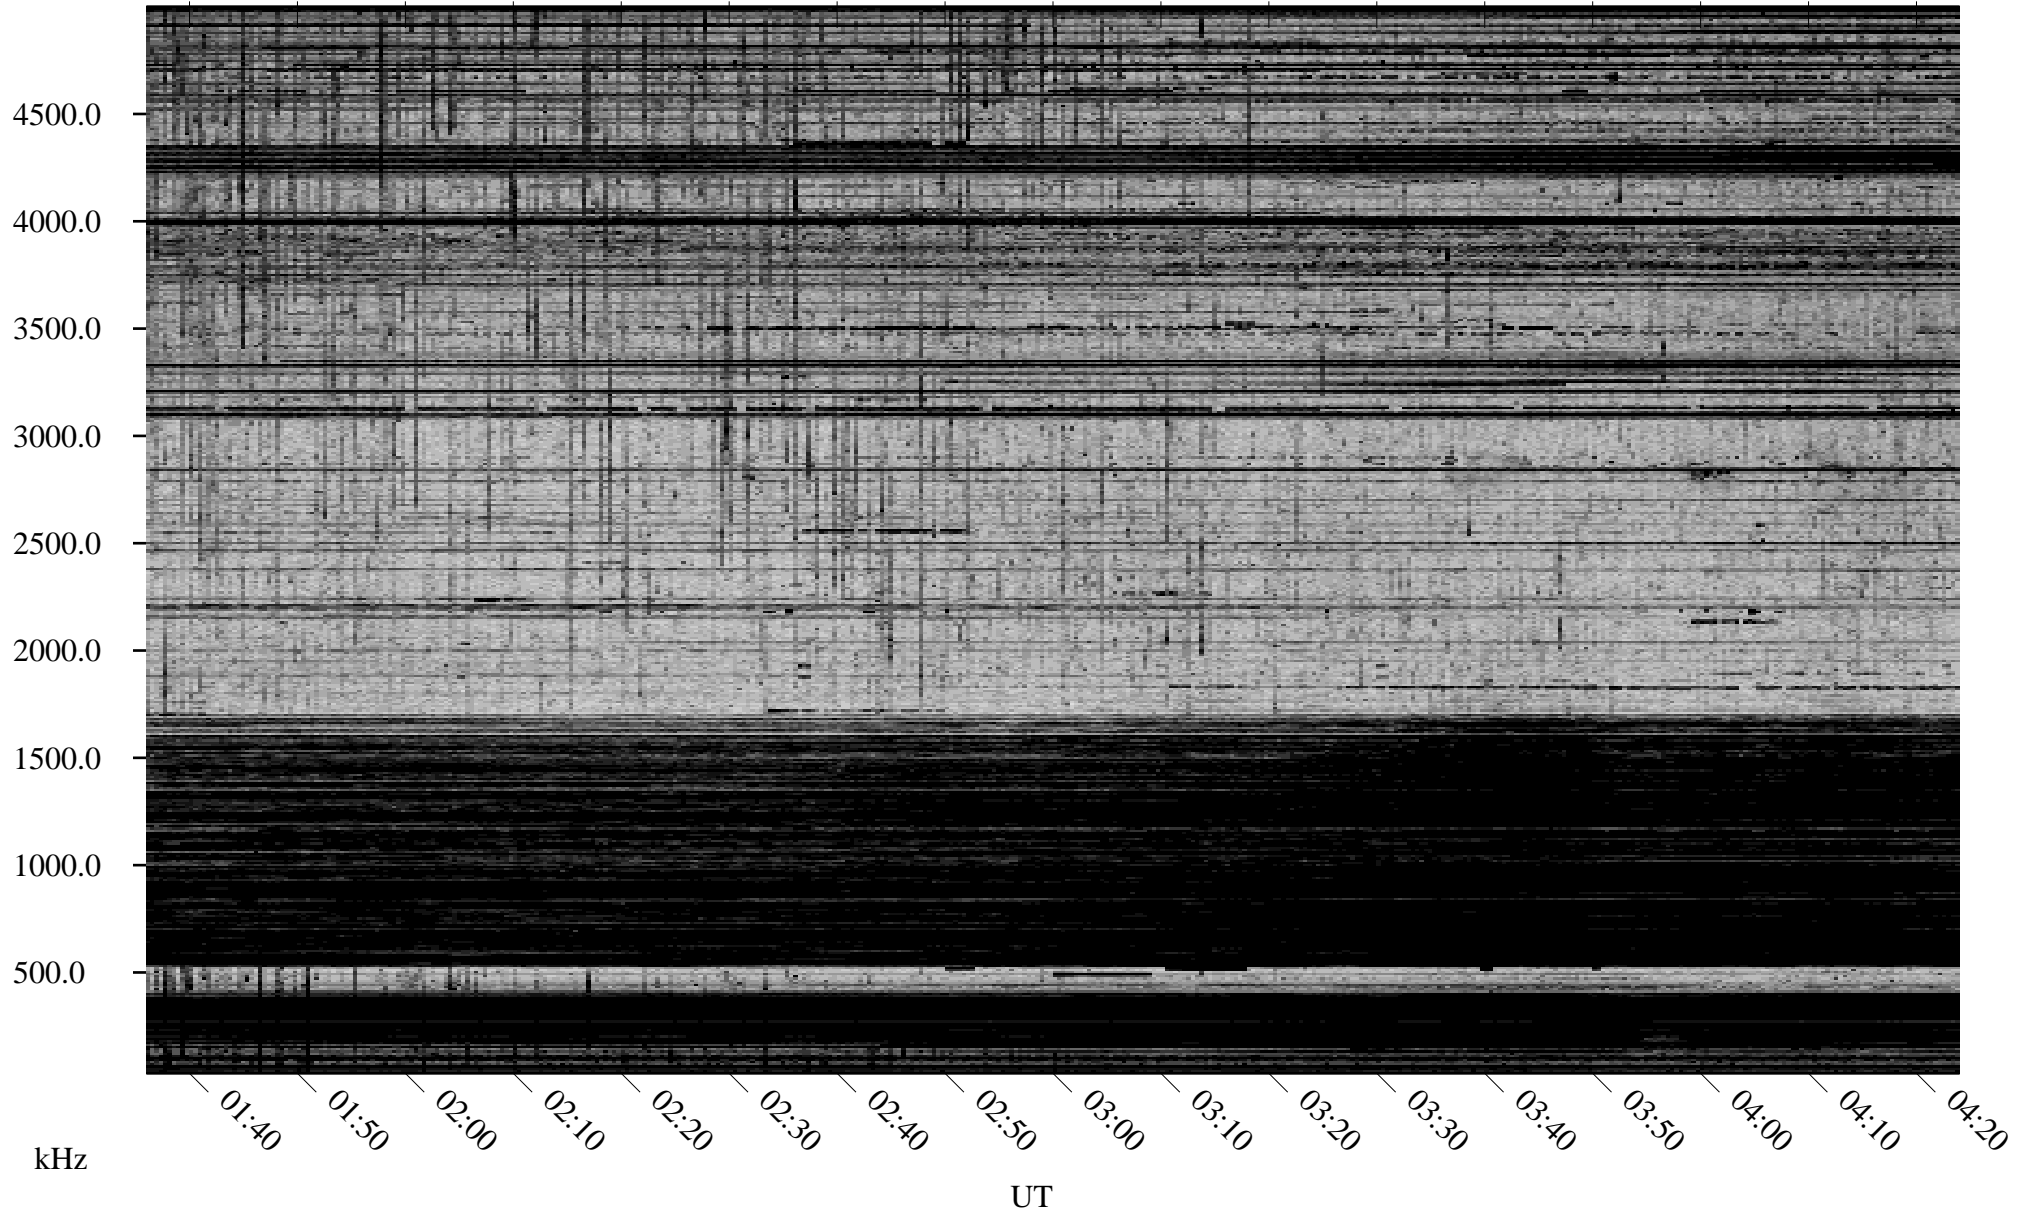

# 09/23/2002 Churchill, Manitoba

Linear Scale    Black = 161    White = 15

ch02266l.r00m max\_12

Page 1

# 09/23/2002 Churchill, Manitoba

Linear Scale    Black = 161    White = 15

ch02266l.r00m max\_12

Page 2

# 09/24/2002 Churchill, Manitoba

Linear Scale    Black = 161    White = 15

ch02266l.r00m max\_12

Page 3

# 09/24/2002 Churchill, Manitoba

Linear Scale    Black = 161    White = 15

ch02266l.r00m max\_12

Page 4