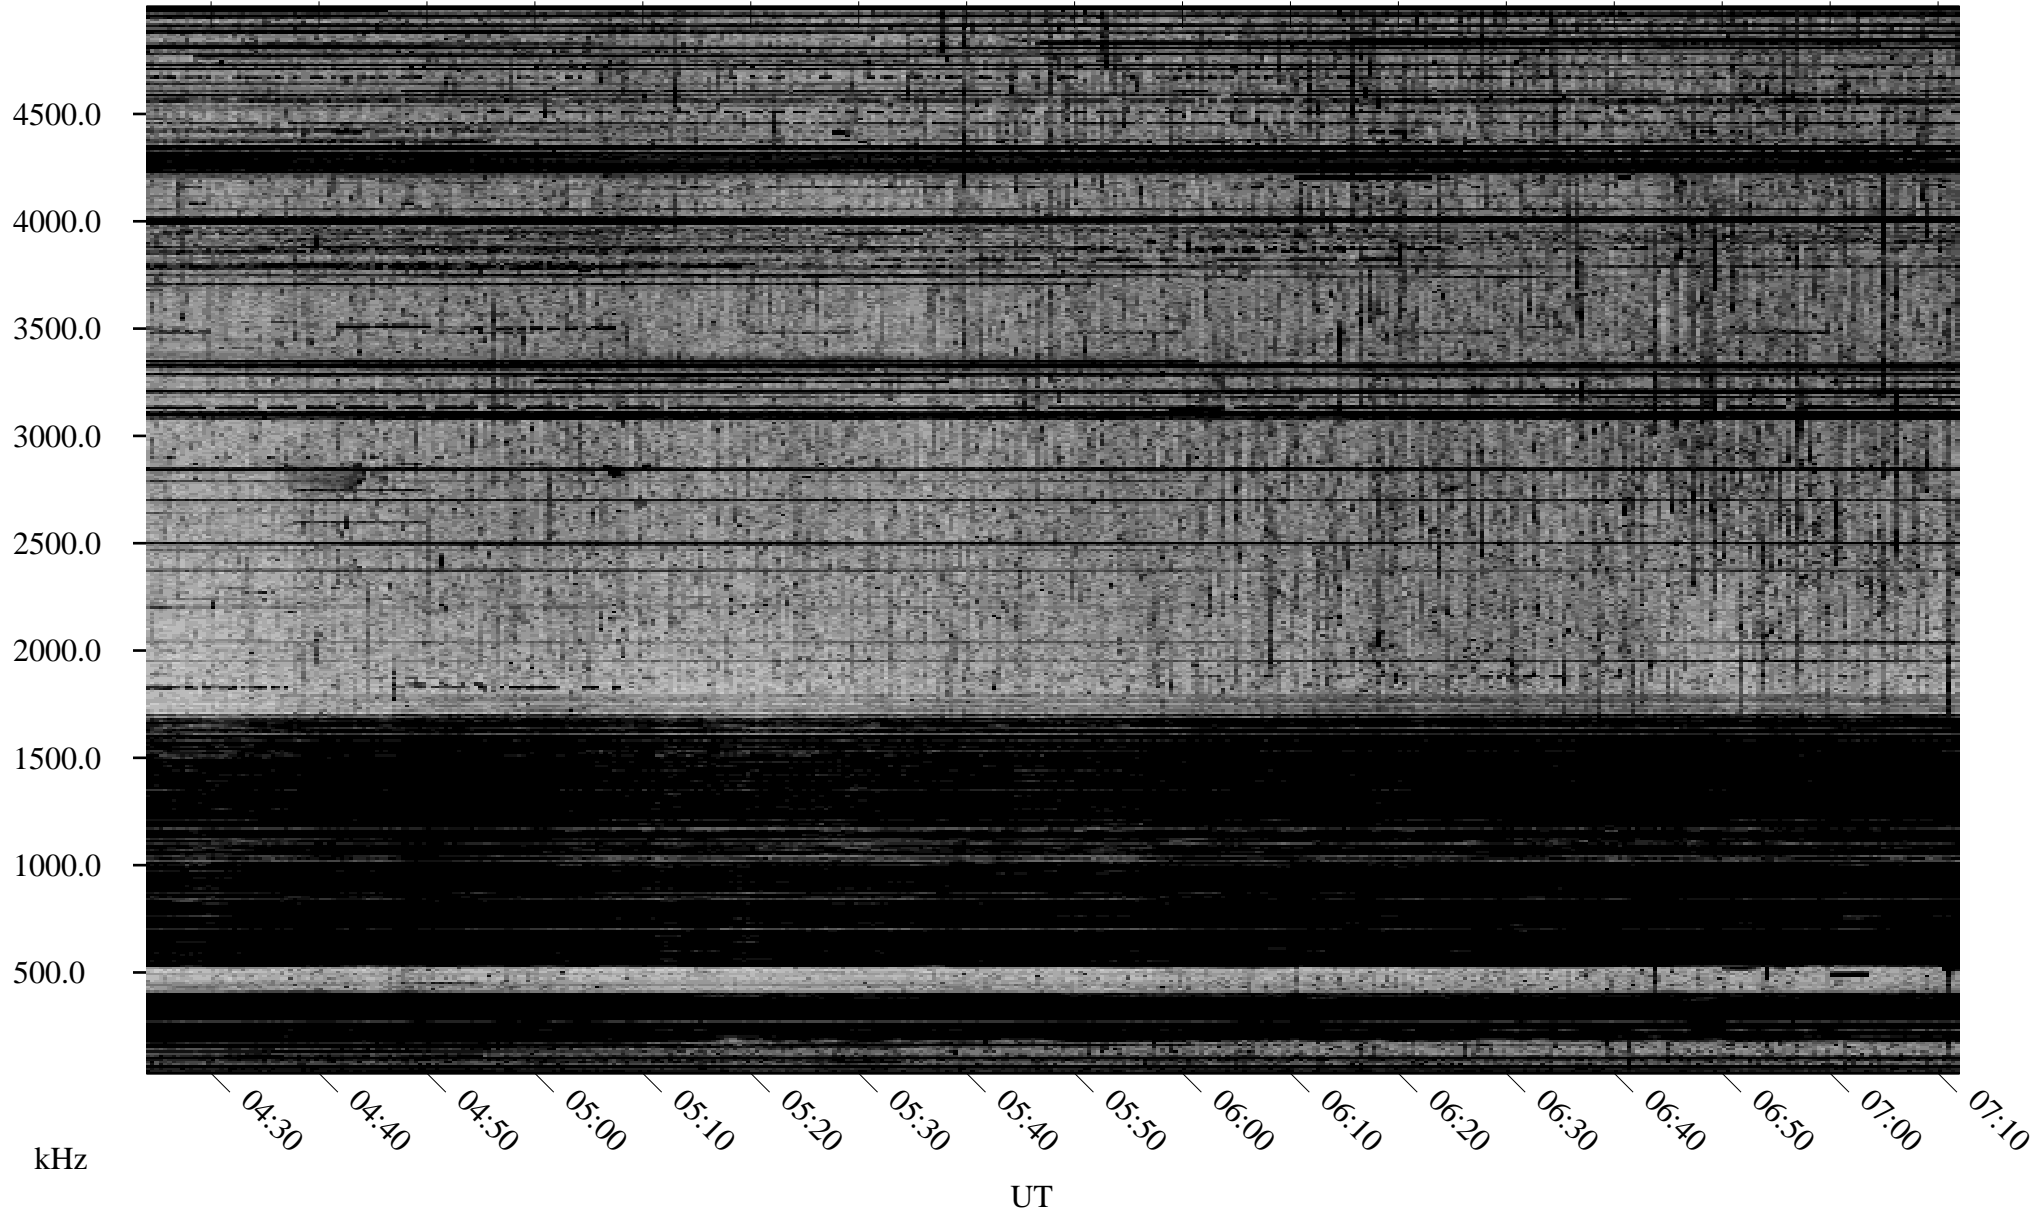

# 09/23/2002 Churchill, Manitoba

Linear Scale    Black = 161    White = 15

ch02266l.r00m max\_12

Page 1

# 09/23/2002 Churchill, Manitoba

Linear Scale    Black = 161    White = 15

ch02266l.r00m max\_12

Page 2

# 09/24/2002 Churchill, Manitoba

Linear Scale    Black = 161    White = 15

ch02266l.r00m max\_12

Page 3

# 09/24/2002 Churchill, Manitoba

Linear Scale    Black = 161    White = 15

ch02266l.r00m max\_12

Page 4