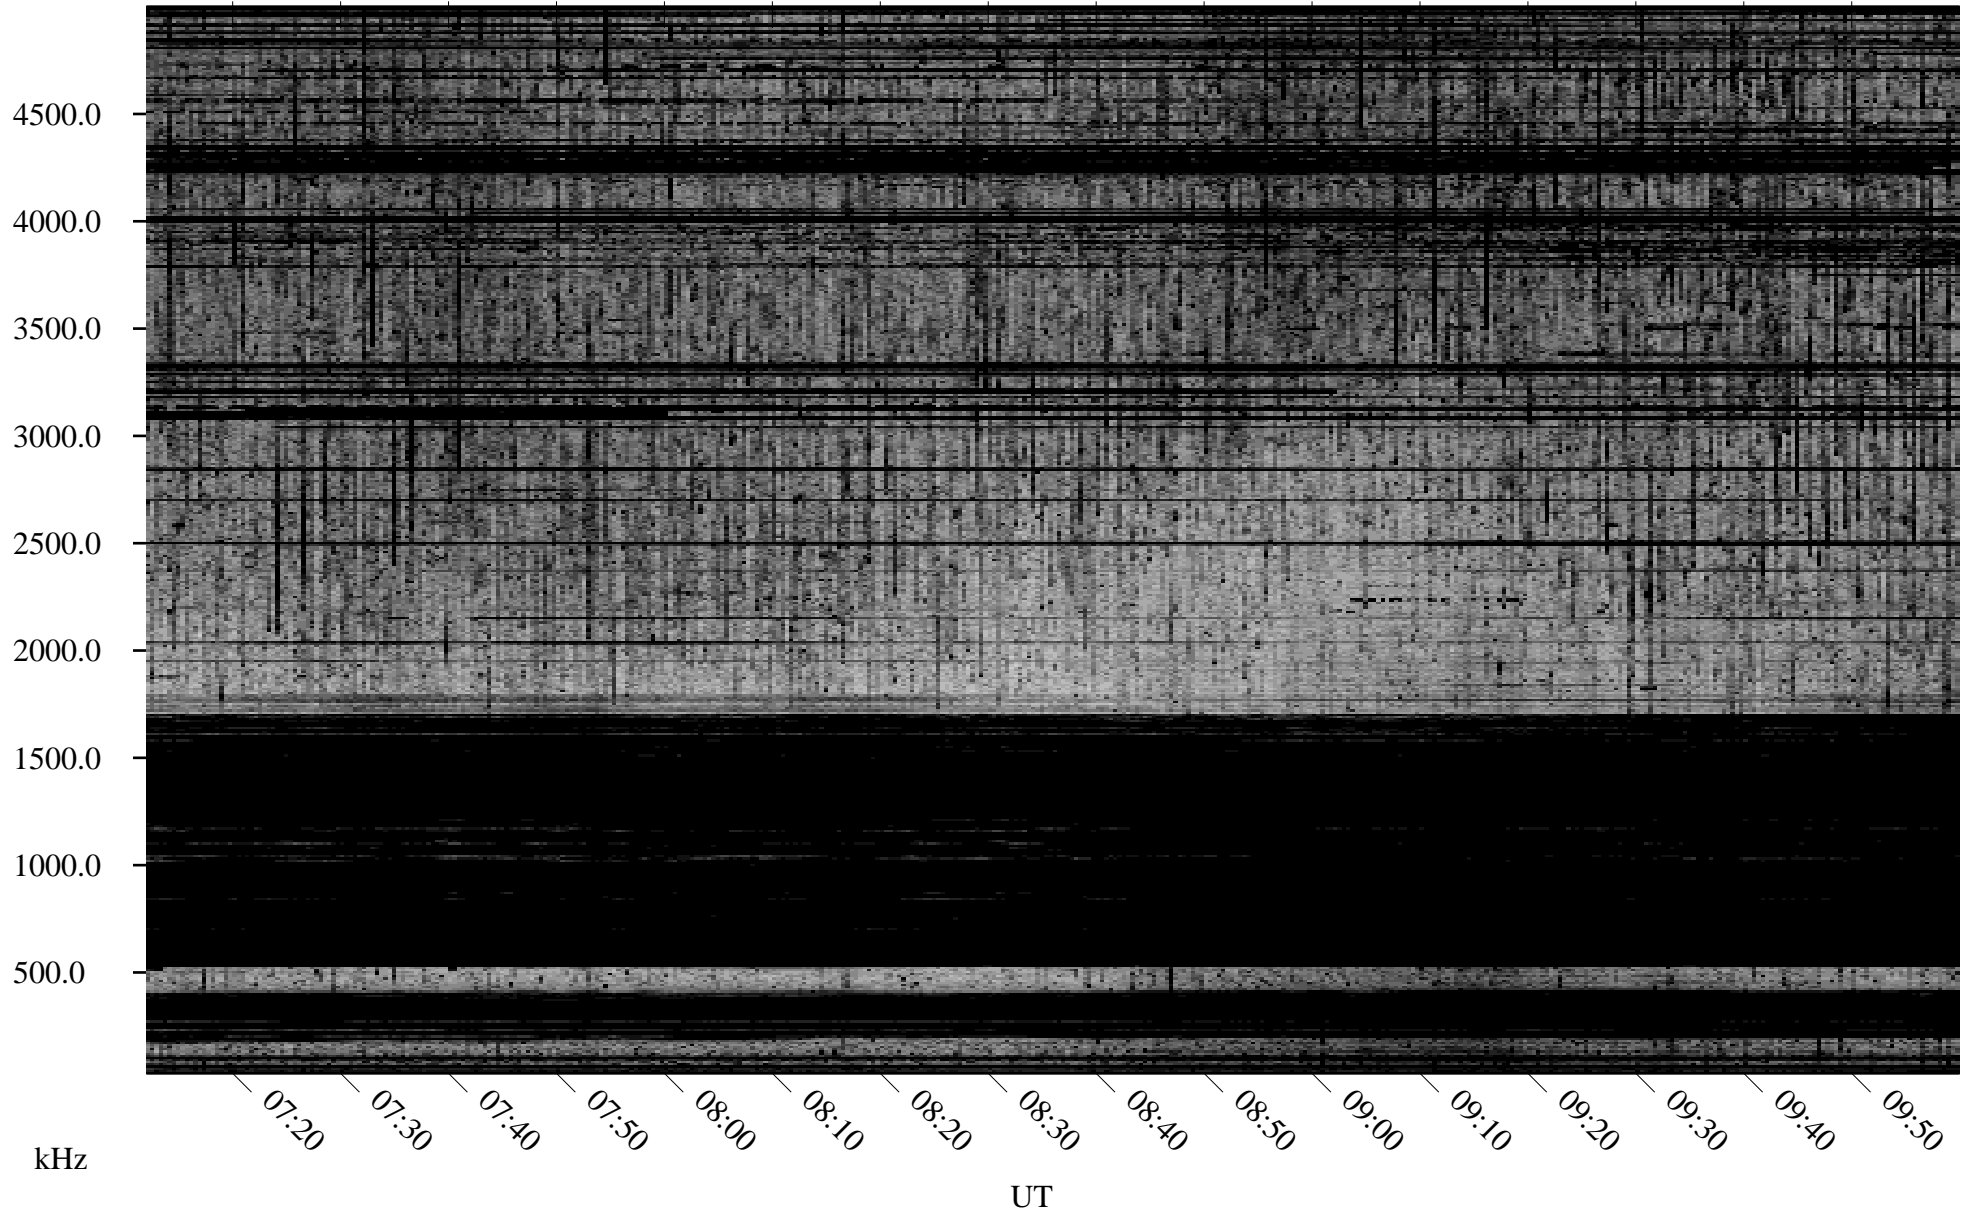

# 09/23/2002 Churchill, Manitoba

Linear Scale    Black = 161    White = 15

ch02266l.r00m max\_12

Page 1

# 09/24/2002 Churchill, Manitoba

Linear Scale    Black = 161    White = 15

ch02266l.r00m max\_12

Page 3

# 09/24/2002 Churchill, Manitoba

Linear Scale    Black = 161    White = 15

ch02266l.r00m max\_12

Page 4

# 09/24/2002 Churchill, Manitoba

Linear Scale    Black = 161    White = 15

ch02266l.r00m max\_12

Page 5