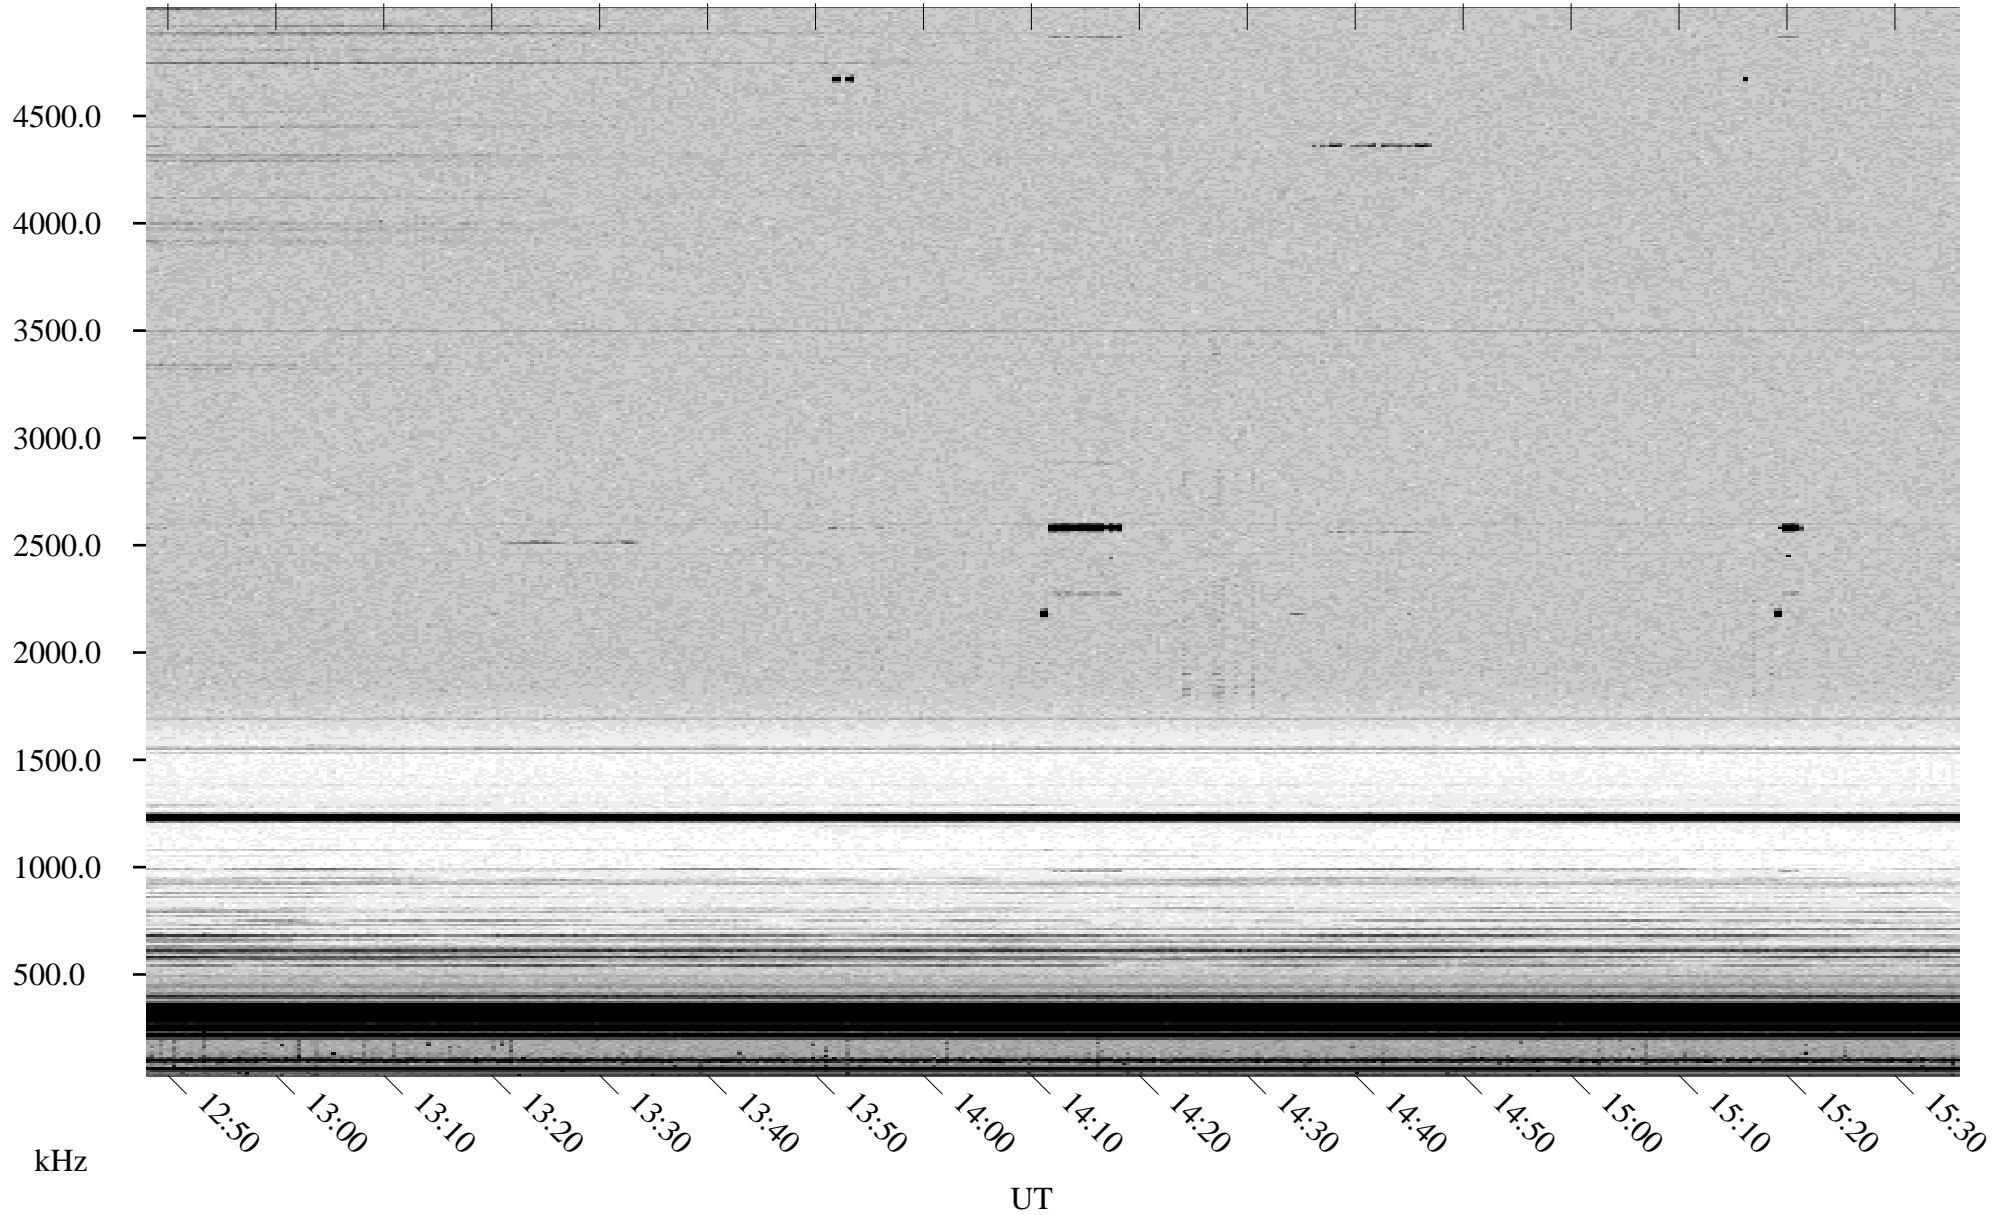

# 09/24/2002 Churchill, Manitoba

Linear Scale    Black = 161    White = 15

ch02266l.r00m max\_12

Page 5

# 09/24/2002 Churchill, Manitoba

Linear Scale    Black = 161    White = 15

ch02266l.r00m max\_12

Page 6

# 09/24/2002 Churchill, Manitoba

Linear Scale    Black = 161    White = 15

ch02266l.r00m max\_12

Page 7

# 09/24/2002 Churchill, Manitoba

Linear Scale    Black = 161    White = 15

ch02266l.r00m max\_12