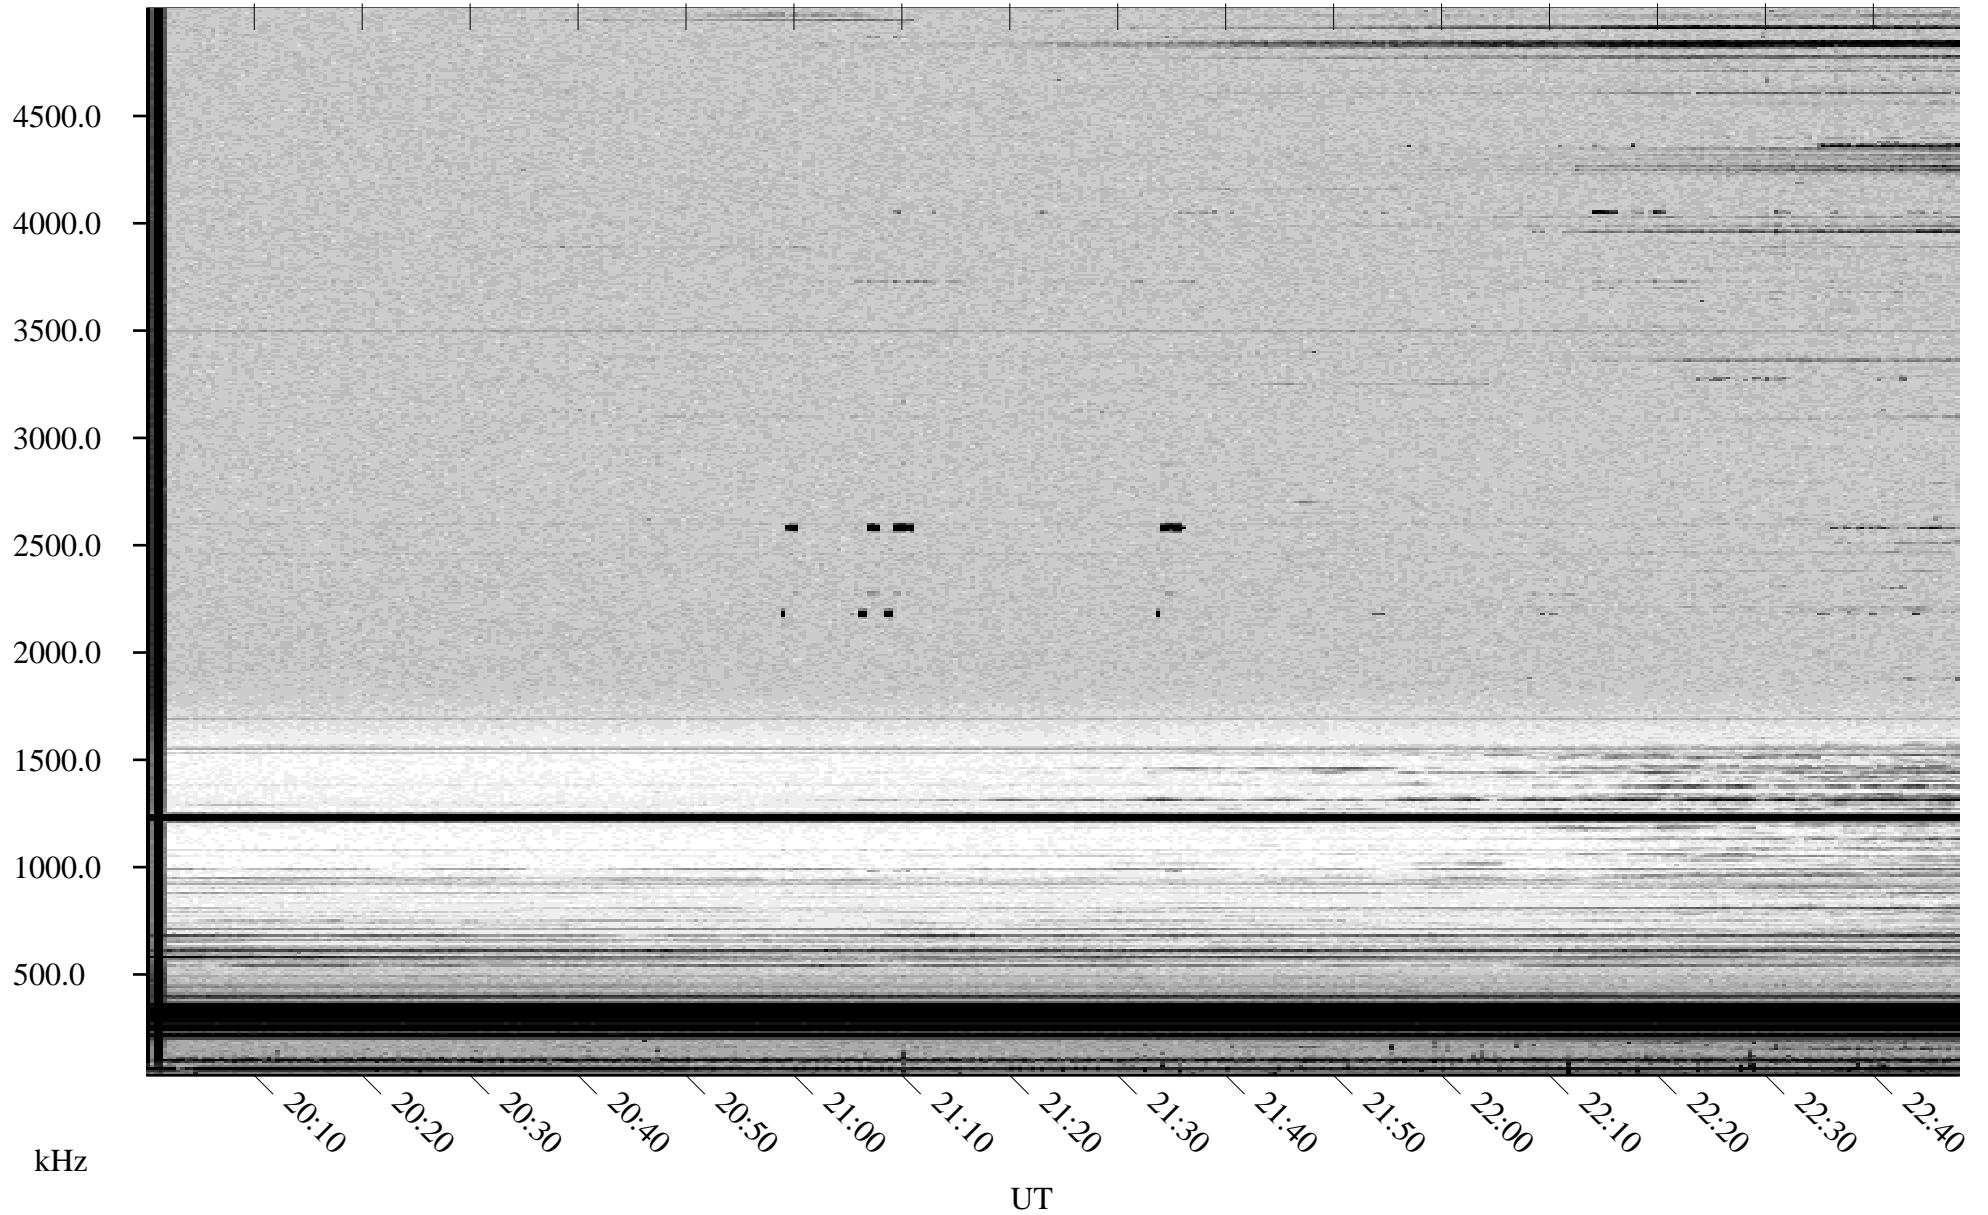

09/24/2002 Churchill, Manitoba

Linear Scale Black = 161 White = 15

ch02267l.r00m max_12

Page 1

09/24/2002 Churchill, Manitoba

Linear Scale Black = 161 White = 15

ch02267l.r00m max_12

Page 2

09/25/2002 Churchill, Manitoba

Linear Scale Black = 161 White = 15

ch02267l.r00m max_12

Page 3

09/25/2002 Churchill, Manitoba

Linear Scale Black = 161 White = 15

ch02267l.r00m max_12

Page 4

09/25/2002 Churchill, Manitoba

Linear Scale Black = 161 White = 15

ch02267l.r00m max_12

Page 5

09/25/2002 Churchill, Manitoba

Linear Scale Black = 161 White = 15

ch02267l.r00m max_12

Page 6

09/25/2002 Churchill, Manitoba

Linear Scale Black = 161 White = 15

ch02267l.r00m max_12

Page 7

09/25/2002 Churchill, Manitoba

Linear Scale Black = 161 White = 15

ch02267l.r00m max_12

Page 8