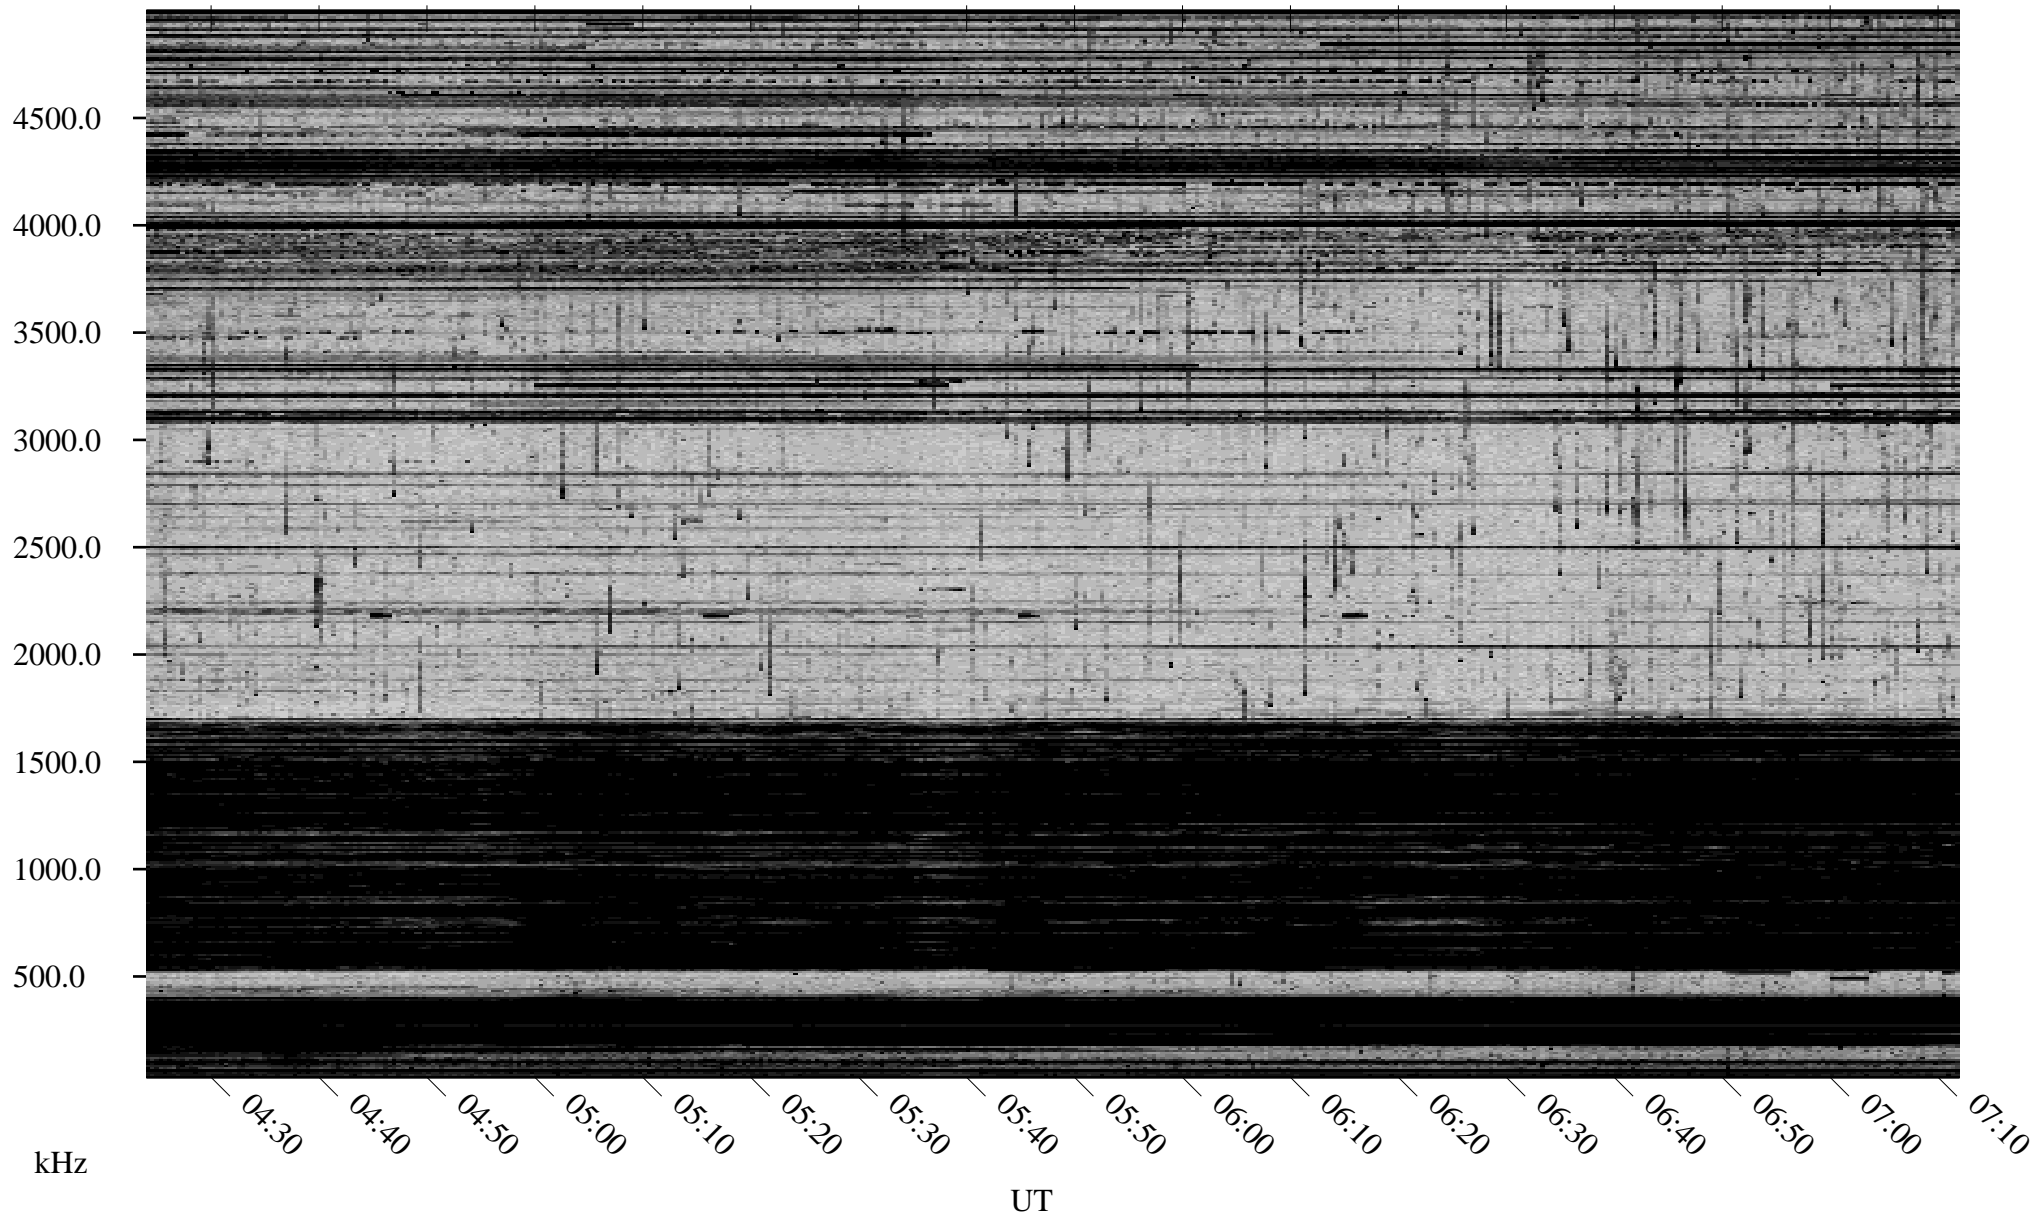

09/24/2002 Churchill, Manitoba

Linear Scale Black = 161 White = 15

ch02267l.r00m max_12

Page 1

09/24/2002 Churchill, Manitoba

Linear Scale Black = 161 White = 15

ch02267l.r00m max_12

Page 2

09/25/2002 Churchill, Manitoba

Linear Scale Black = 161 White = 15

ch02267l.r00m max_12

Page 3

09/25/2002 Churchill, Manitoba

Linear Scale Black = 161 White = 15

ch02267l.r00m max_12

Page 4

09/25/2002 Churchill, Manitoba

Linear Scale Black = 161 White = 15

ch02267l.r00m max_12

Page 5

09/25/2002 Churchill, Manitoba

Linear Scale Black = 161 White = 15

ch02267l.r00m max_12

Page 6

09/25/2002 Churchill, Manitoba

Linear Scale Black = 161 White = 15

ch02267l.r00m max_12

Page 7

09/25/2002 Churchill, Manitoba

Linear Scale Black = 161 White = 15

ch02267l.r00m max_12

Page 8