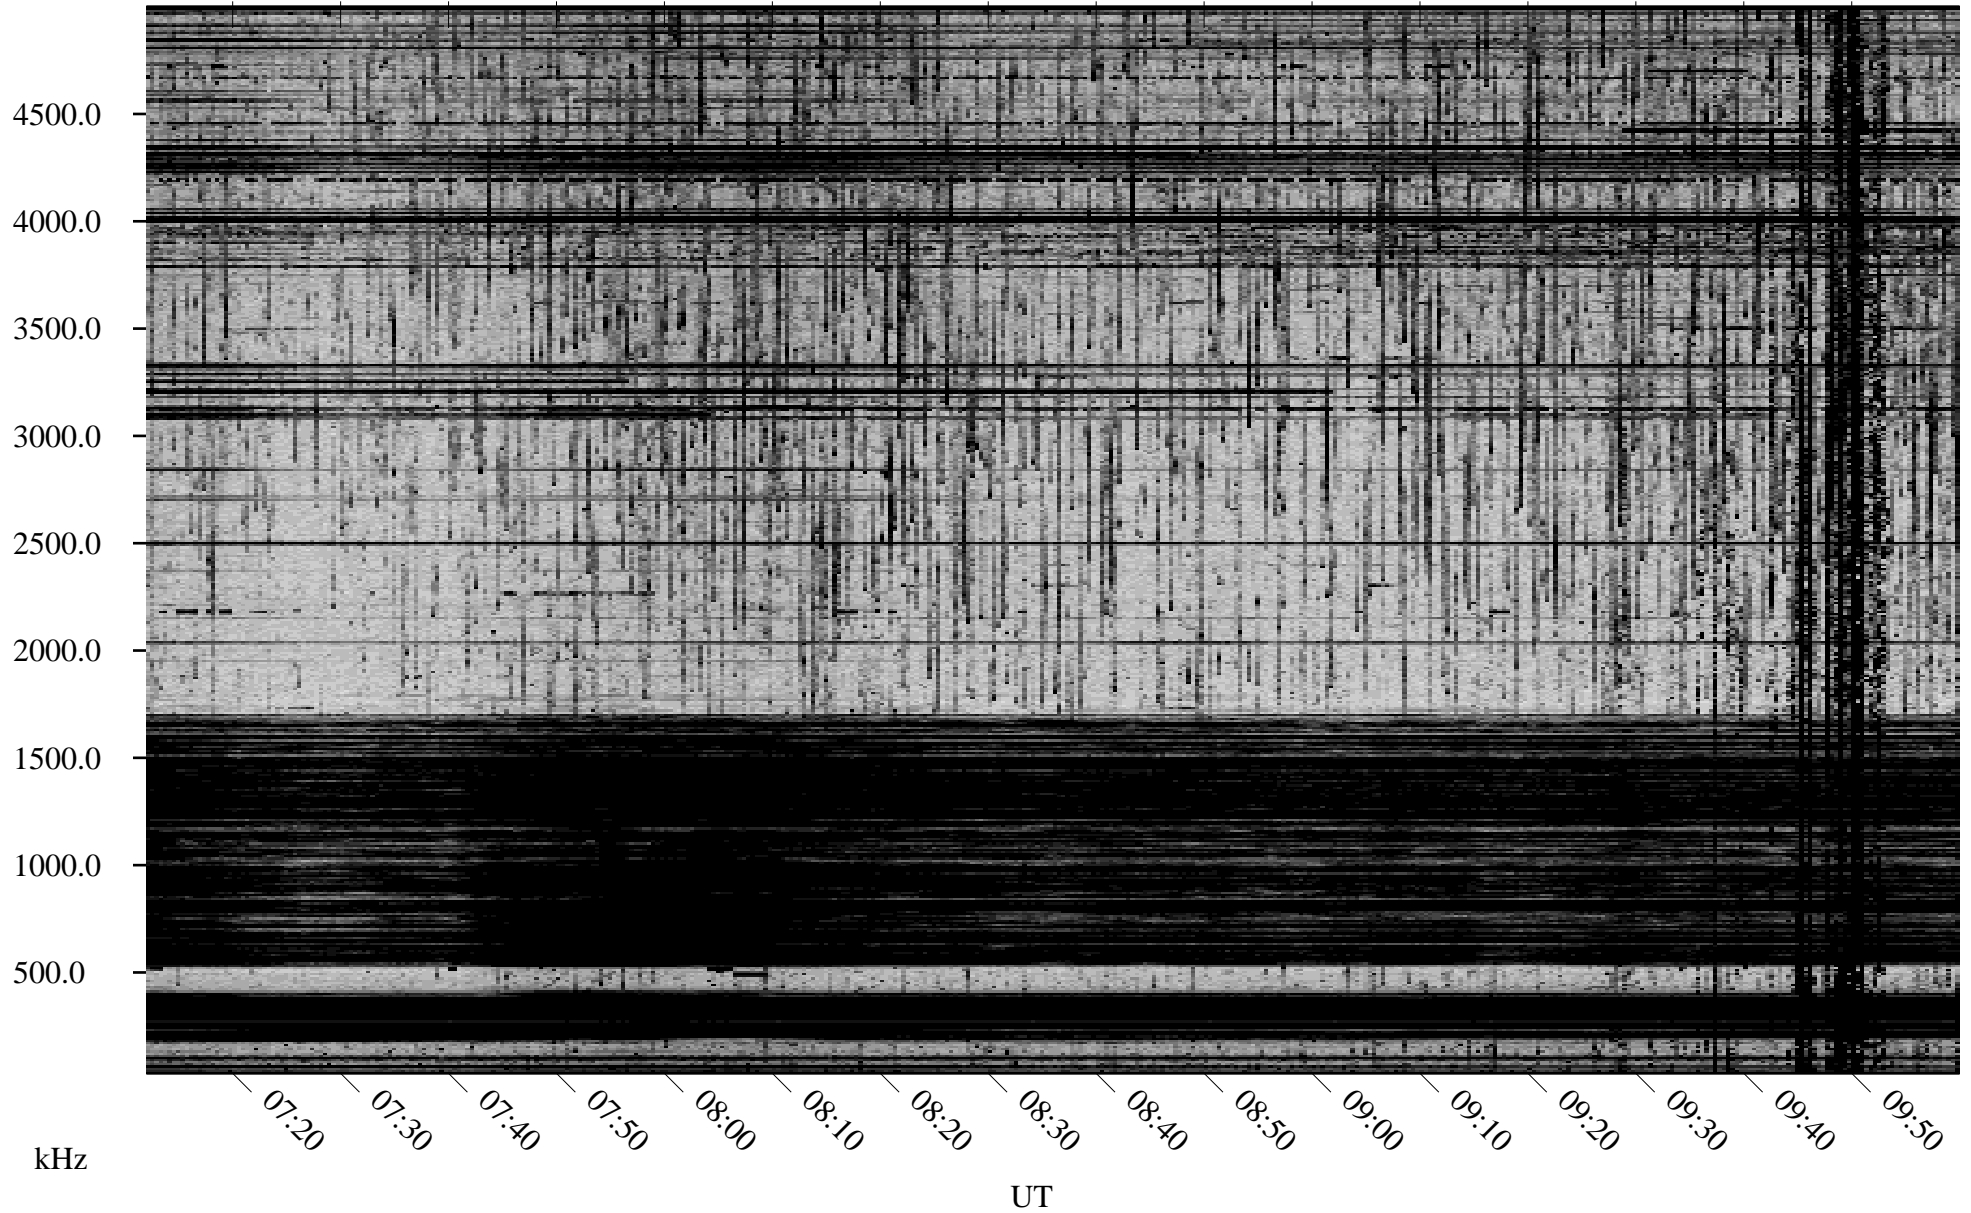

09/24/2002 Churchill, Manitoba

Linear Scale Black = 161 White = 15

ch02267l.r00m max_12

Page 1

09/24/2002 Churchill, Manitoba

Linear Scale Black = 161 White = 15

ch02267l.r00m max_12

Page 2

09/25/2002 Churchill, Manitoba

Linear Scale Black = 161 White = 15

ch02267l.r00m max_12

Page 3

09/25/2002 Churchill, Manitoba

Linear Scale Black = 161 White = 15

ch02267l.r00m max_12

Page 4

09/25/2002 Churchill, Manitoba

Linear Scale Black = 161 White = 15

ch02267l.r00m max_12

Page 5

09/25/2002 Churchill, Manitoba

Linear Scale Black = 161 White = 15

ch02267l.r00m max_12

Page 6

09/25/2002 Churchill, Manitoba

Linear Scale Black = 161 White = 15

ch02267l.r00m max_12

Page 7

09/25/2002 Churchill, Manitoba

Linear Scale Black = 161 White = 15

ch02267l.r00m max_12

Page 8