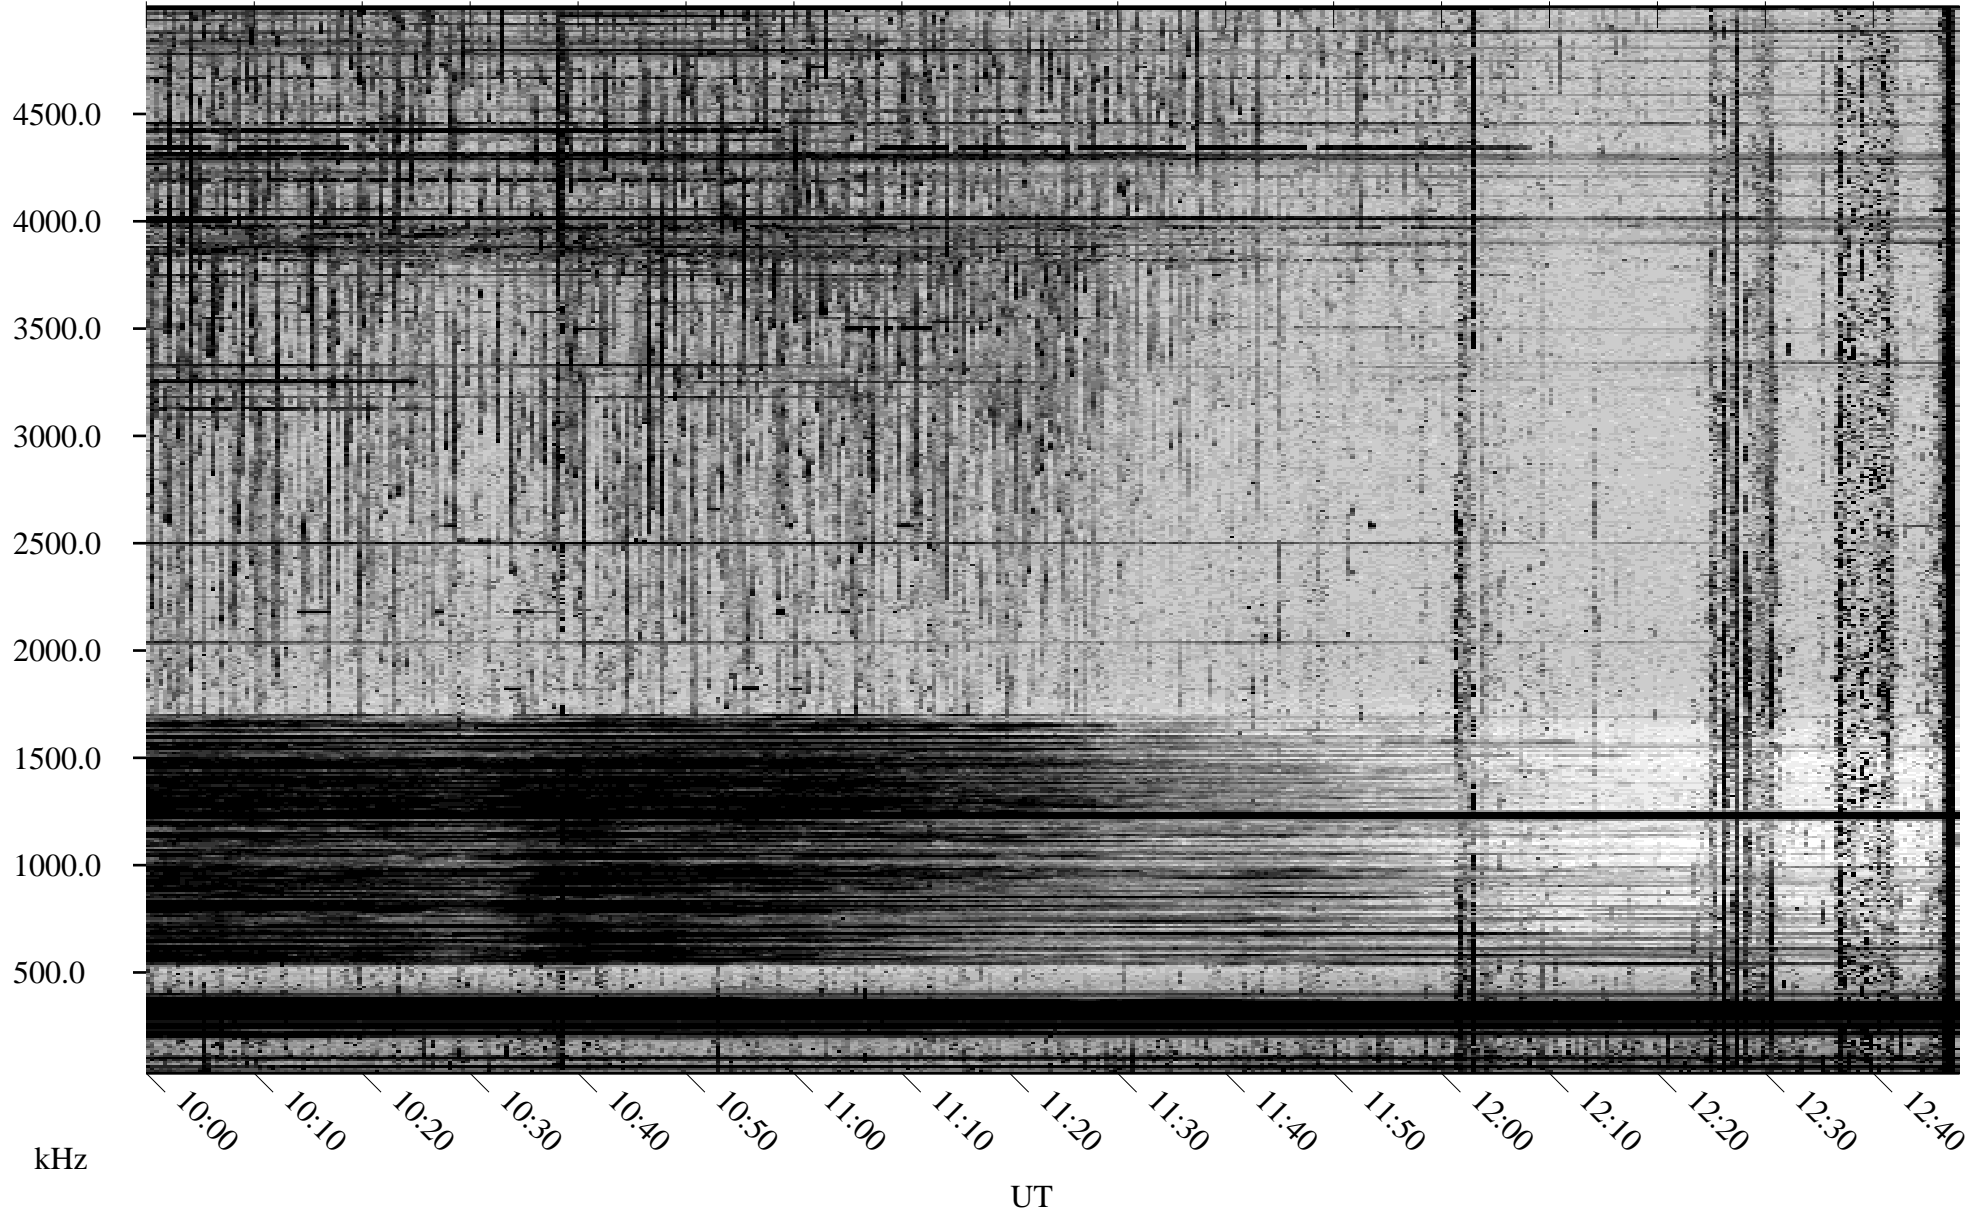

09/24/2002 Churchill, Manitoba

Linear Scale Black = 161 White = 15

ch02267l.r00m max_12

Page 1

09/24/2002 Churchill, Manitoba

Linear Scale Black = 161 White = 15

ch02267l.r00m max_12

Page 2

09/25/2002 Churchill, Manitoba

Linear Scale Black = 161 White = 15

ch02267l.r00m max_12

Page 3

09/25/2002 Churchill, Manitoba

Linear Scale Black = 161 White = 15

ch02267l.r00m max_12

Page 4

09/25/2002 Churchill, Manitoba

Linear Scale Black = 161 White = 15

ch02267l.r00m max_12

Page 5

09/25/2002 Churchill, Manitoba

Linear Scale Black = 161 White = 15

ch02267l.r00m max_12

Page 6

09/25/2002 Churchill, Manitoba

Linear Scale Black = 161 White = 15

ch02267l.r00m max_12

Page 7

09/25/2002 Churchill, Manitoba

Linear Scale Black = 161 White = 15

ch02267l.r00m max_12

Page 8