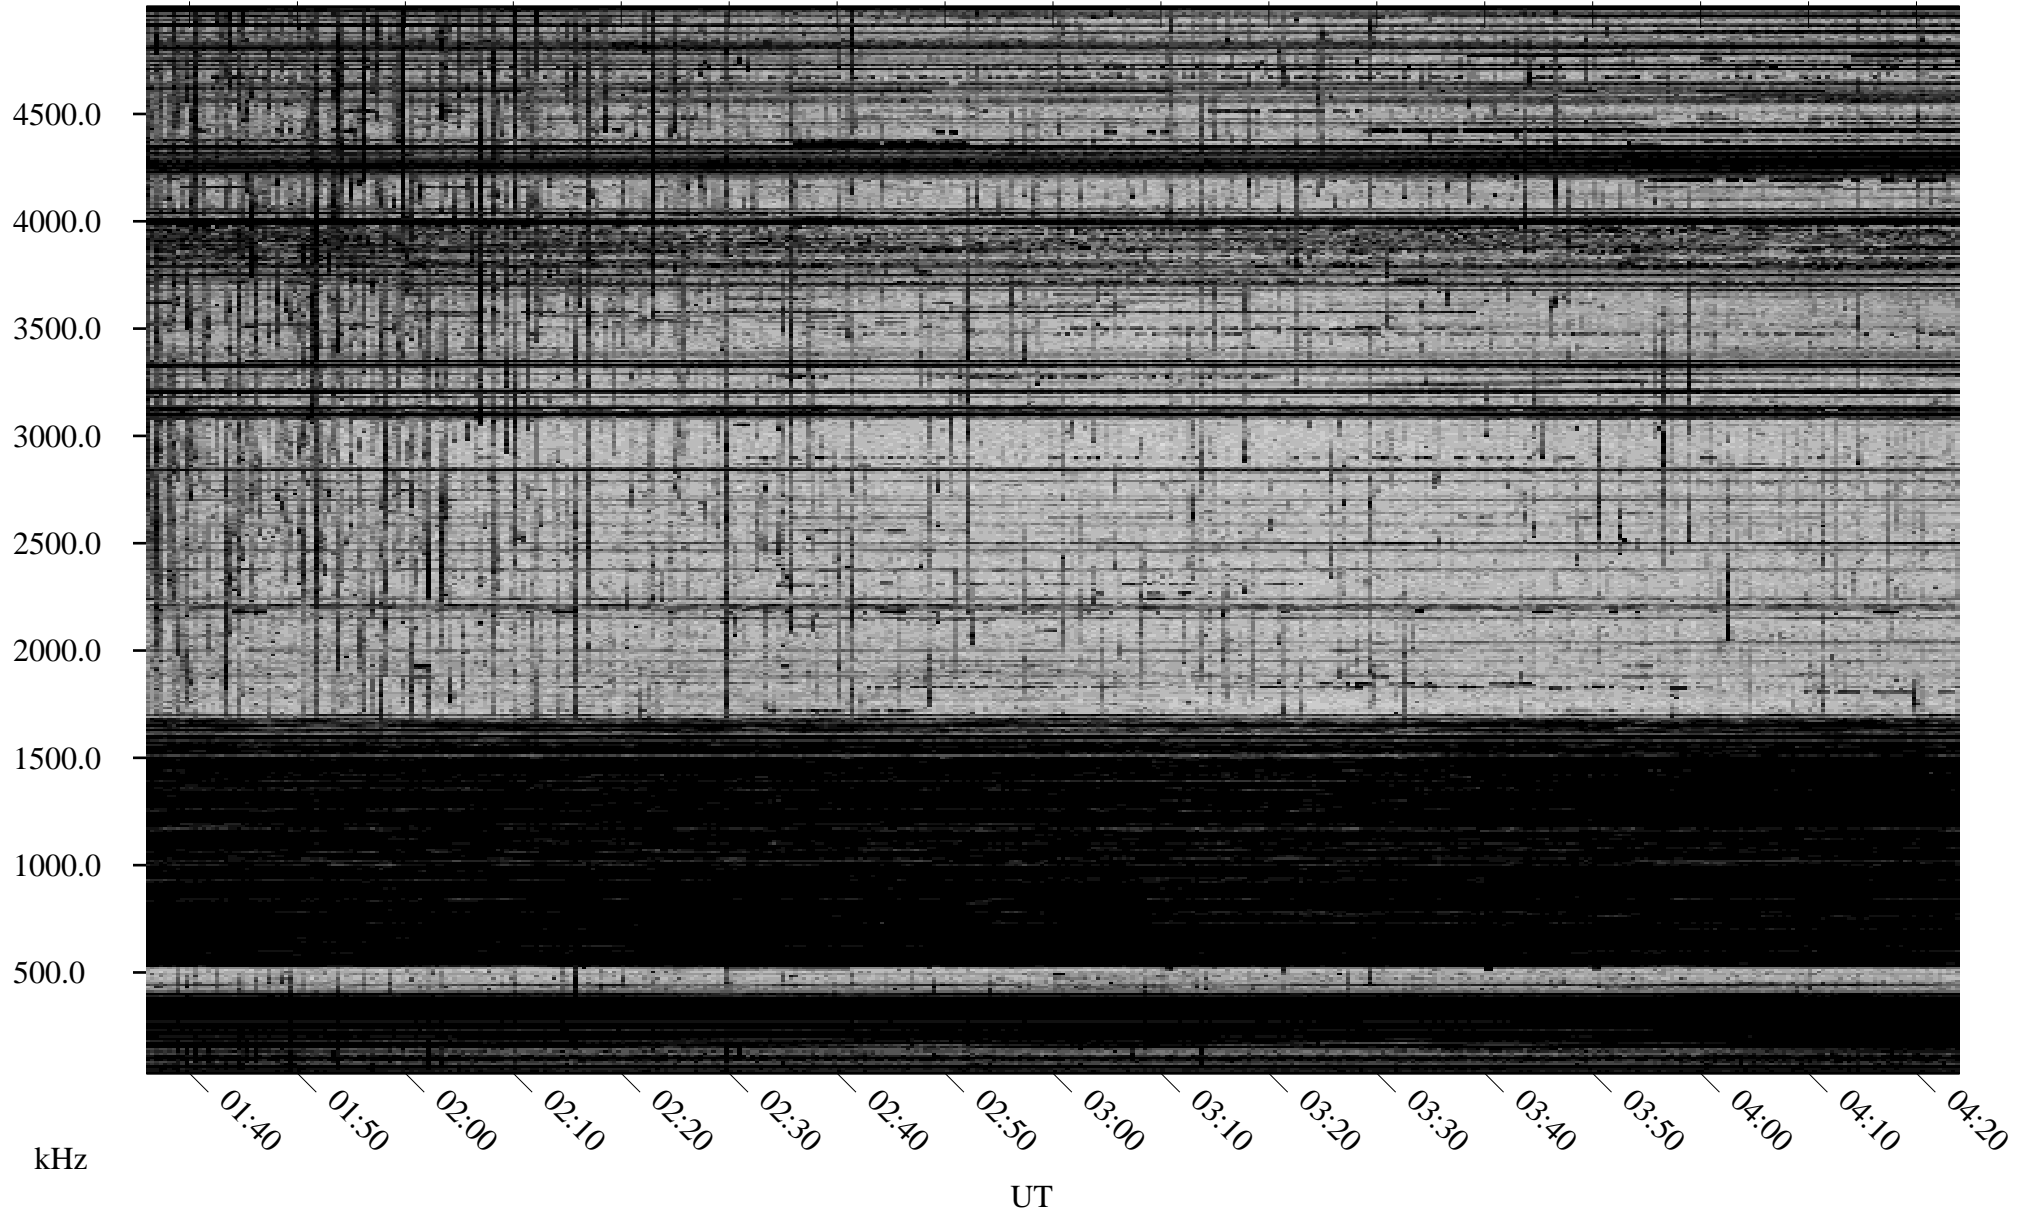

09/24/2002 Churchill, Manitoba

Linear Scale Black = 161 White = 15

ch02267l.r00m max_12

Page 1

09/24/2002 Churchill, Manitoba

Linear Scale Black = 161 White = 15

ch02267l.r00m max_12

Page 2

09/25/2002 Churchill, Manitoba

Linear Scale Black = 161 White = 15

ch02267l.r00m max_12

Page 3

09/25/2002 Churchill, Manitoba

Linear Scale Black = 161 White = 15

ch02267l.r00m max_12

Page 4

09/25/2002 Churchill, Manitoba

Linear Scale Black = 161 White = 15

ch02267l.r00m max_12

Page 5

09/25/2002 Churchill, Manitoba

Linear Scale Black = 161 White = 15

ch02267l.r00m max_12

Page 6

09/25/2002 Churchill, Manitoba

Linear Scale Black = 161 White = 15

ch02267l.r00m max_12

Page 7

09/25/2002 Churchill, Manitoba

Linear Scale Black = 161 White = 15

ch02267l.r00m max_12

Page 8