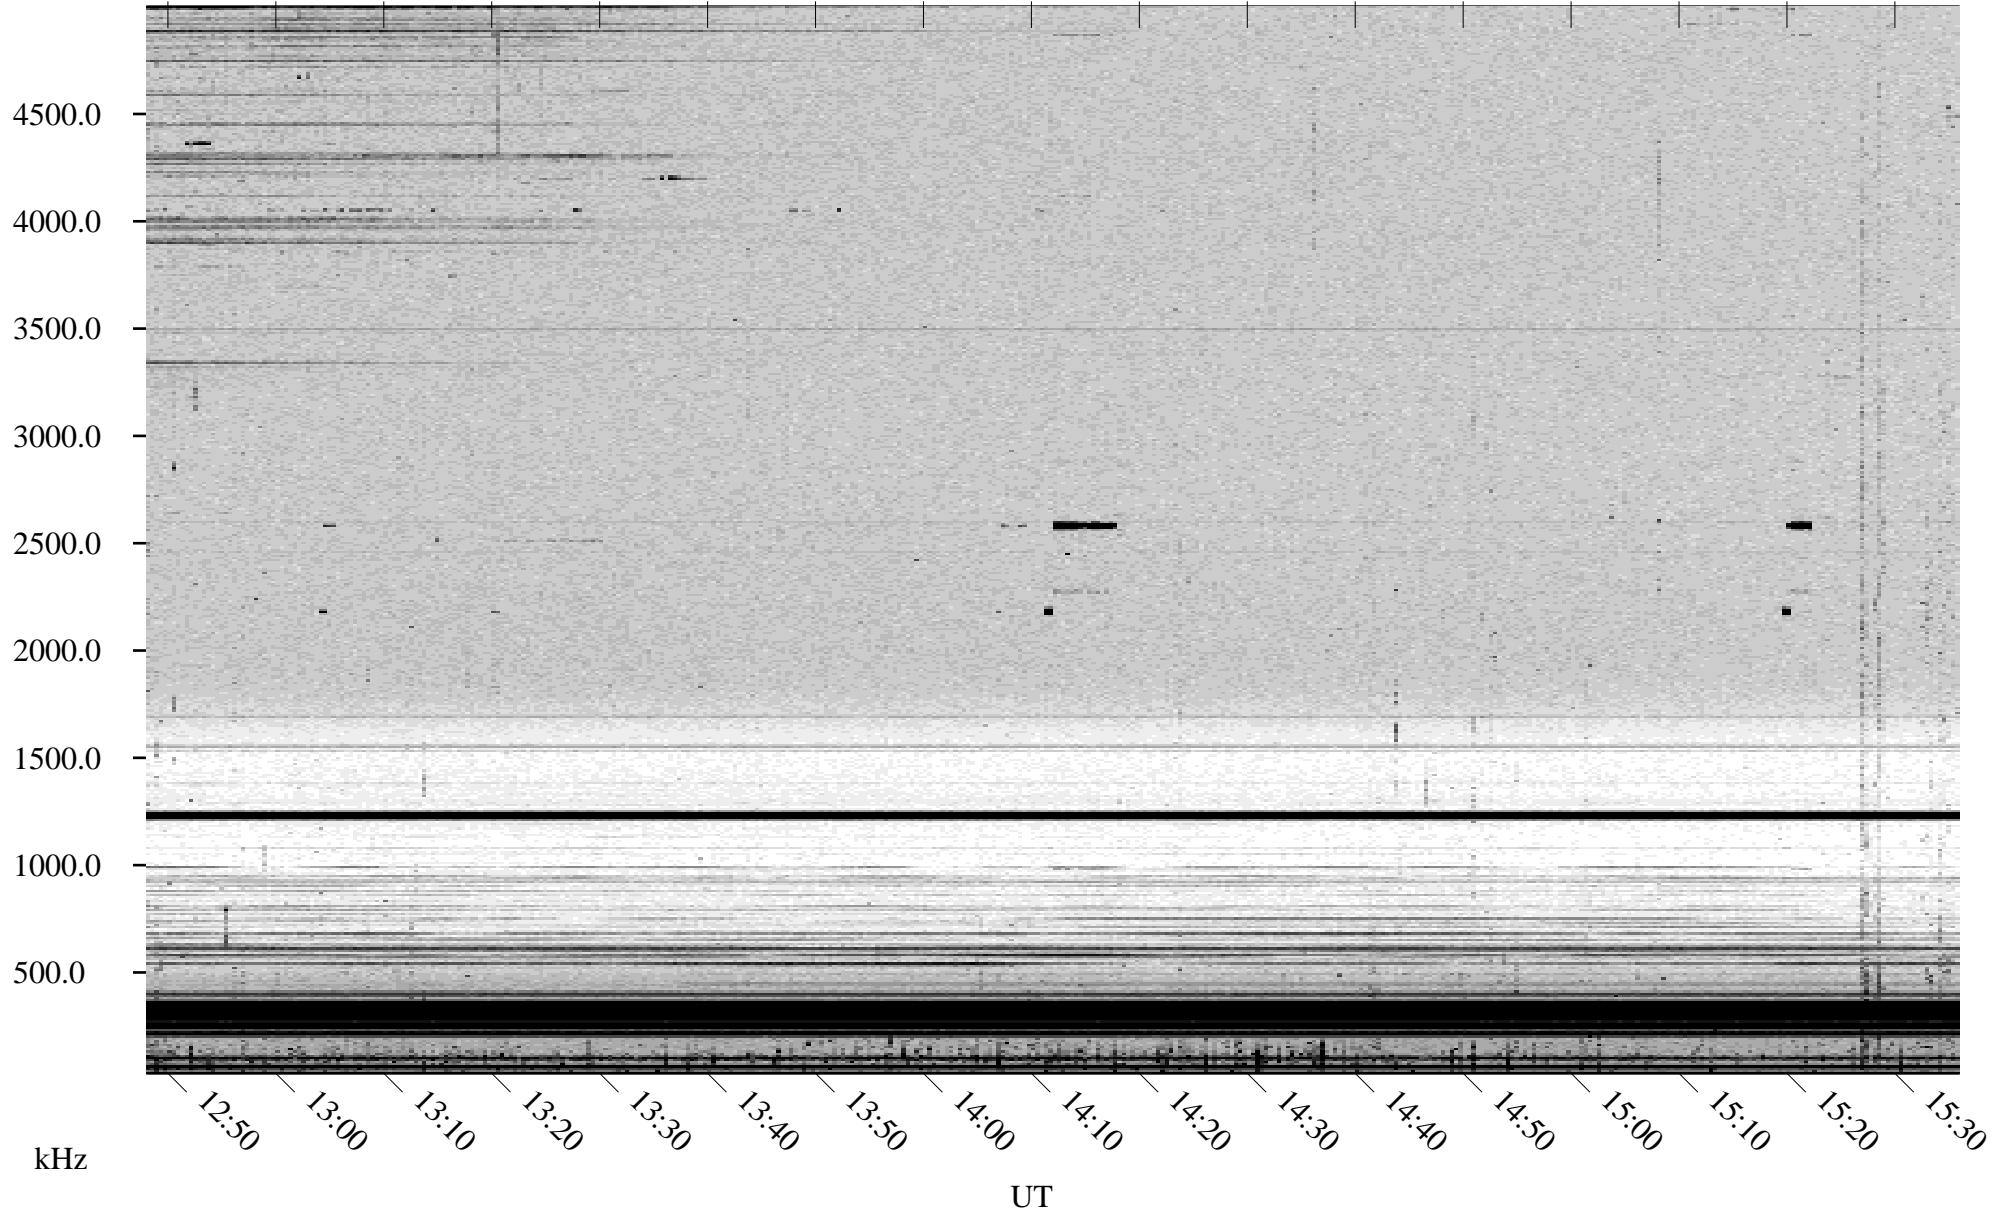

09/24/2002 Churchill, Manitoba

Linear Scale Black = 161 White = 15

ch02267l.r00m max_12

Page 1

09/24/2002 Churchill, Manitoba

Linear Scale Black = 161 White = 15

ch02267l.r00m max_12

Page 2

09/25/2002 Churchill, Manitoba

Linear Scale Black = 161 White = 15

ch02267l.r00m max_12

Page 3

09/25/2002 Churchill, Manitoba

Linear Scale Black = 161 White = 15

ch02267l.r00m max_12

Page 4

09/25/2002 Churchill, Manitoba

Linear Scale Black = 161 White = 15

ch02267l.r00m max_12

Page 5

09/25/2002 Churchill, Manitoba

Linear Scale Black = 161 White = 15

ch02267l.r00m max_12

Page 6

09/25/2002 Churchill, Manitoba

Linear Scale Black = 161 White = 15

ch02267l.r00m max_12

Page 7

09/25/2002 Churchill, Manitoba

Linear Scale Black = 161 White = 15

ch02267l.r00m max_12

Page 8