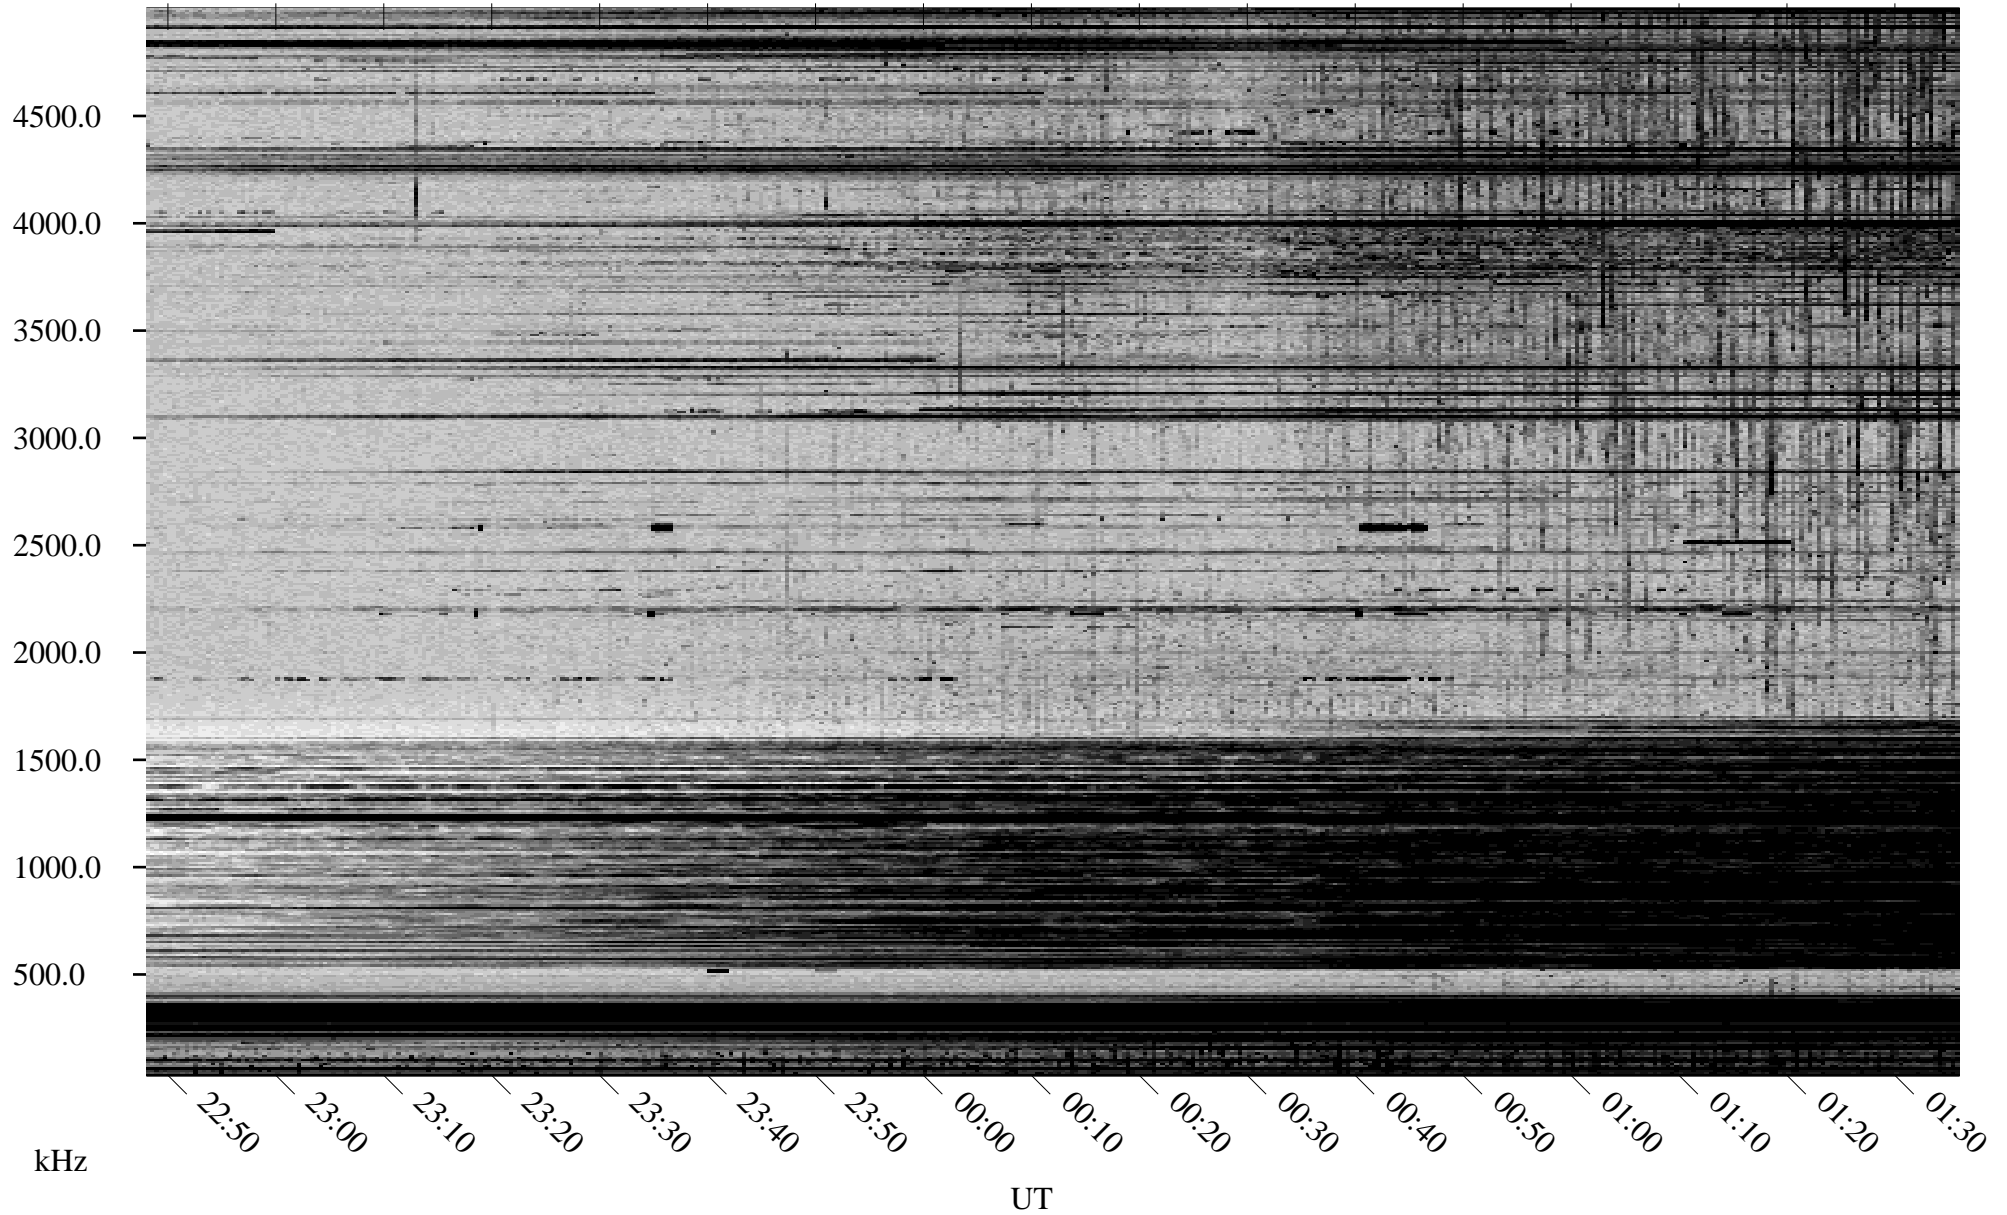

09/24/2002 Churchill, Manitoba

Linear Scale Black = 161 White = 15

ch02267l.r00m max_12

Page 1

09/24/2002 Churchill, Manitoba

Linear Scale Black = 161 White = 15

ch02267l.r00m max_12

Page 2

09/25/2002 Churchill, Manitoba

Linear Scale Black = 161 White = 15

ch02267l.r00m max_12

Page 3

09/25/2002 Churchill, Manitoba

Linear Scale Black = 161 White = 15

ch02267l.r00m max_12

Page 4

09/25/2002 Churchill, Manitoba

Linear Scale Black = 161 White = 15

ch02267l.r00m max_12

Page 5

09/25/2002 Churchill, Manitoba

Linear Scale Black = 161 White = 15

ch02267l.r00m max_12

Page 6

09/25/2002 Churchill, Manitoba

Linear Scale Black = 161 White = 15

ch02267l.r00m max_12

Page 7

09/25/2002 Churchill, Manitoba

Linear Scale Black = 161 White = 15

ch02267l.r00m max_12

Page 8