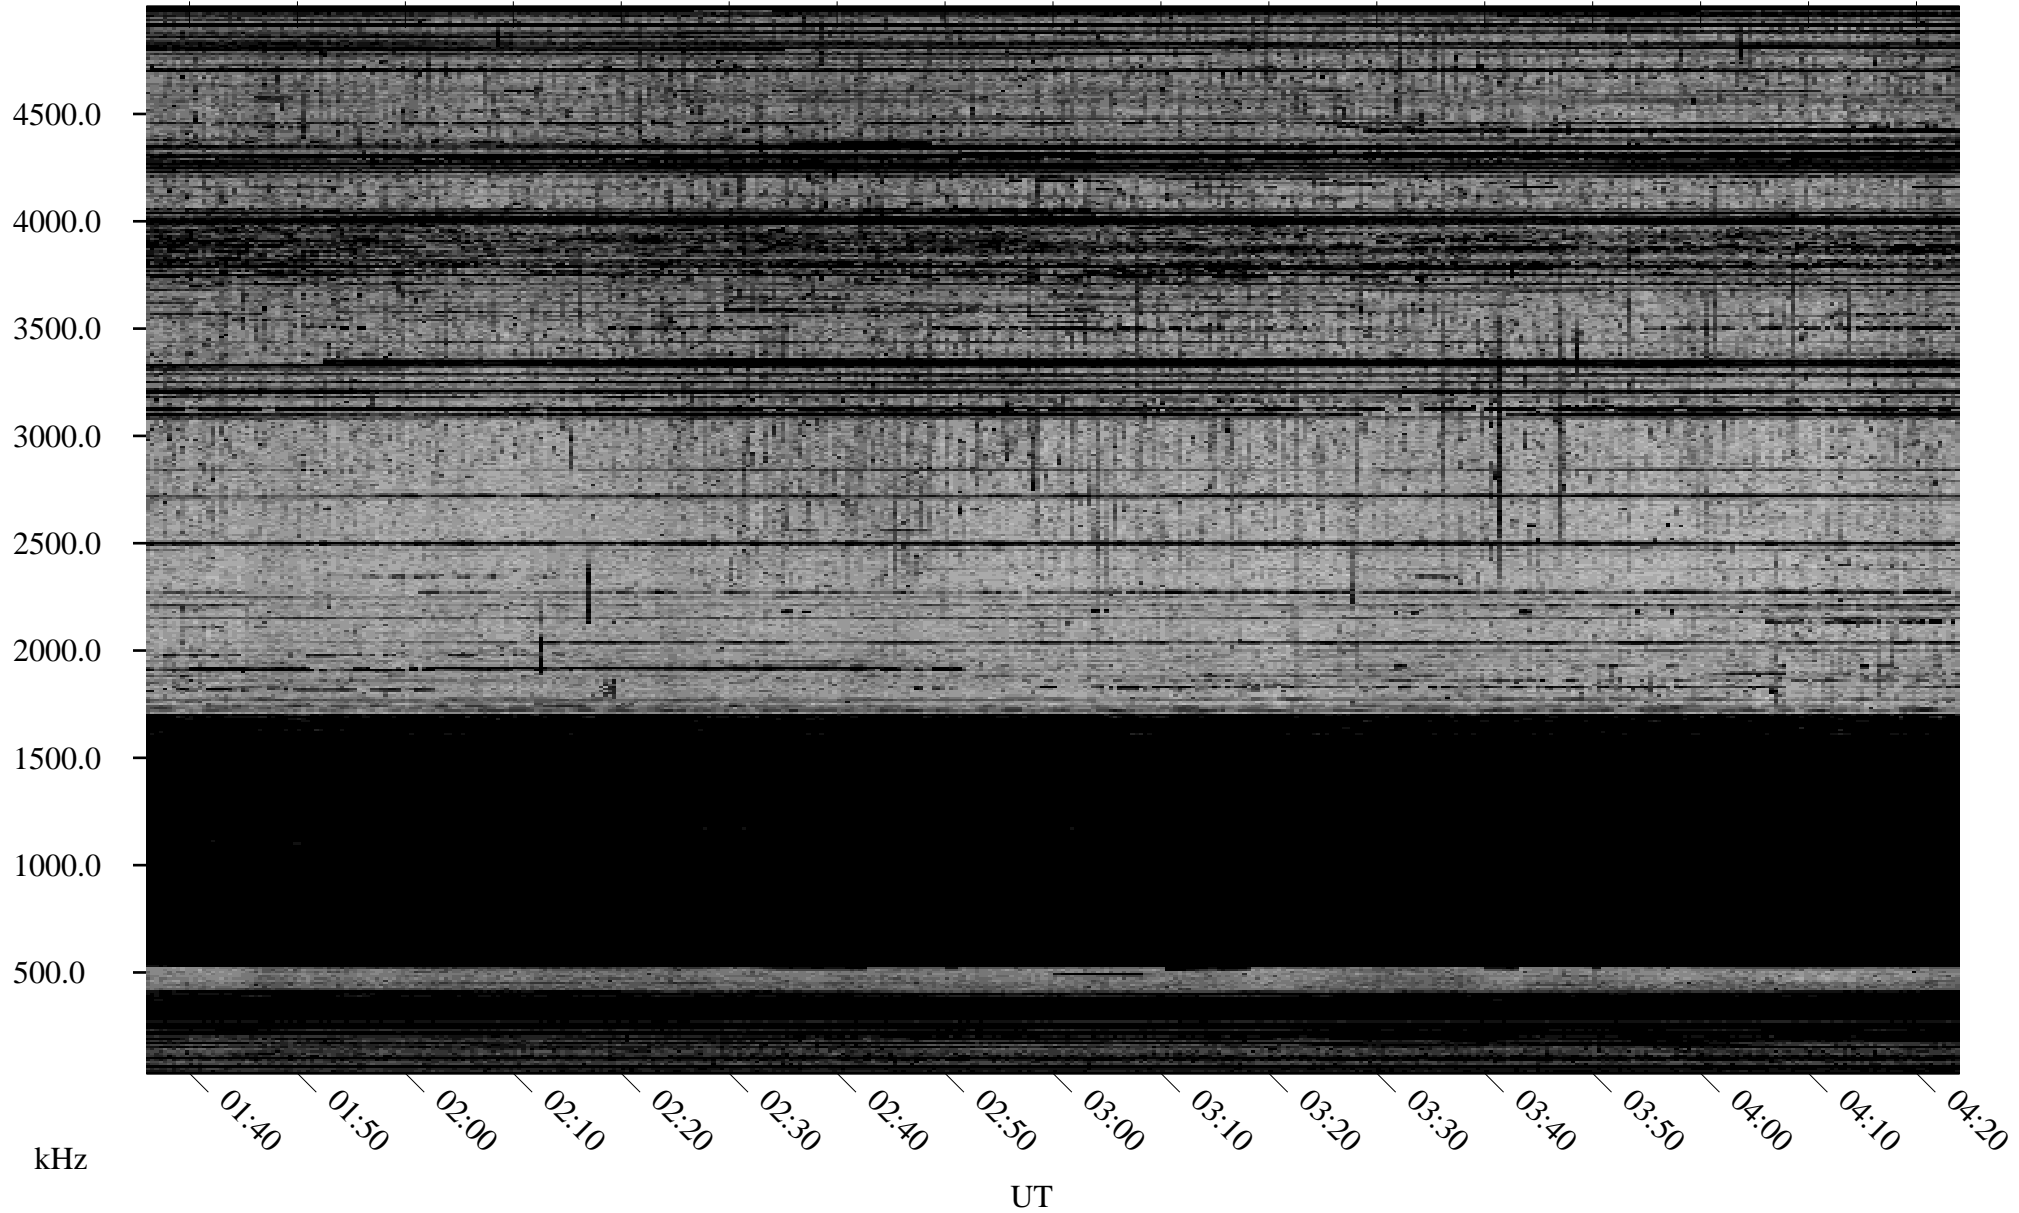

09/25/2002 Churchill, Manitoba

Linear Scale Black = 161 White = 15

ch02268l.r00m max_12

Page 1

09/25/2002 Churchill, Manitoba

Linear Scale Black = 161 White = 15

ch02268l.r00m max_12

Page 2

09/26/2002 Churchill, Manitoba

Linear Scale Black = 161 White = 15

ch02268l.r00m max_12

Page 3

09/26/2002 Churchill, Manitoba

Linear Scale Black = 161 White = 15

ch02268l.r00m max_12

Page 4

09/26/2002 Churchill, Manitoba

Linear Scale Black = 161 White = 15

ch02268l.r00m max_12

Page 5

09/26/2002 Churchill, Manitoba

Linear Scale Black = 161 White = 15

ch02268l.r00m max_12

Page 6

09/26/2002 Churchill, Manitoba

Linear Scale Black = 161 White = 15

ch02268l.r00m max_12

Page 7

09/26/2002 Churchill, Manitoba

Linear Scale Black = 161 White = 15

ch02268l.r00m max_12