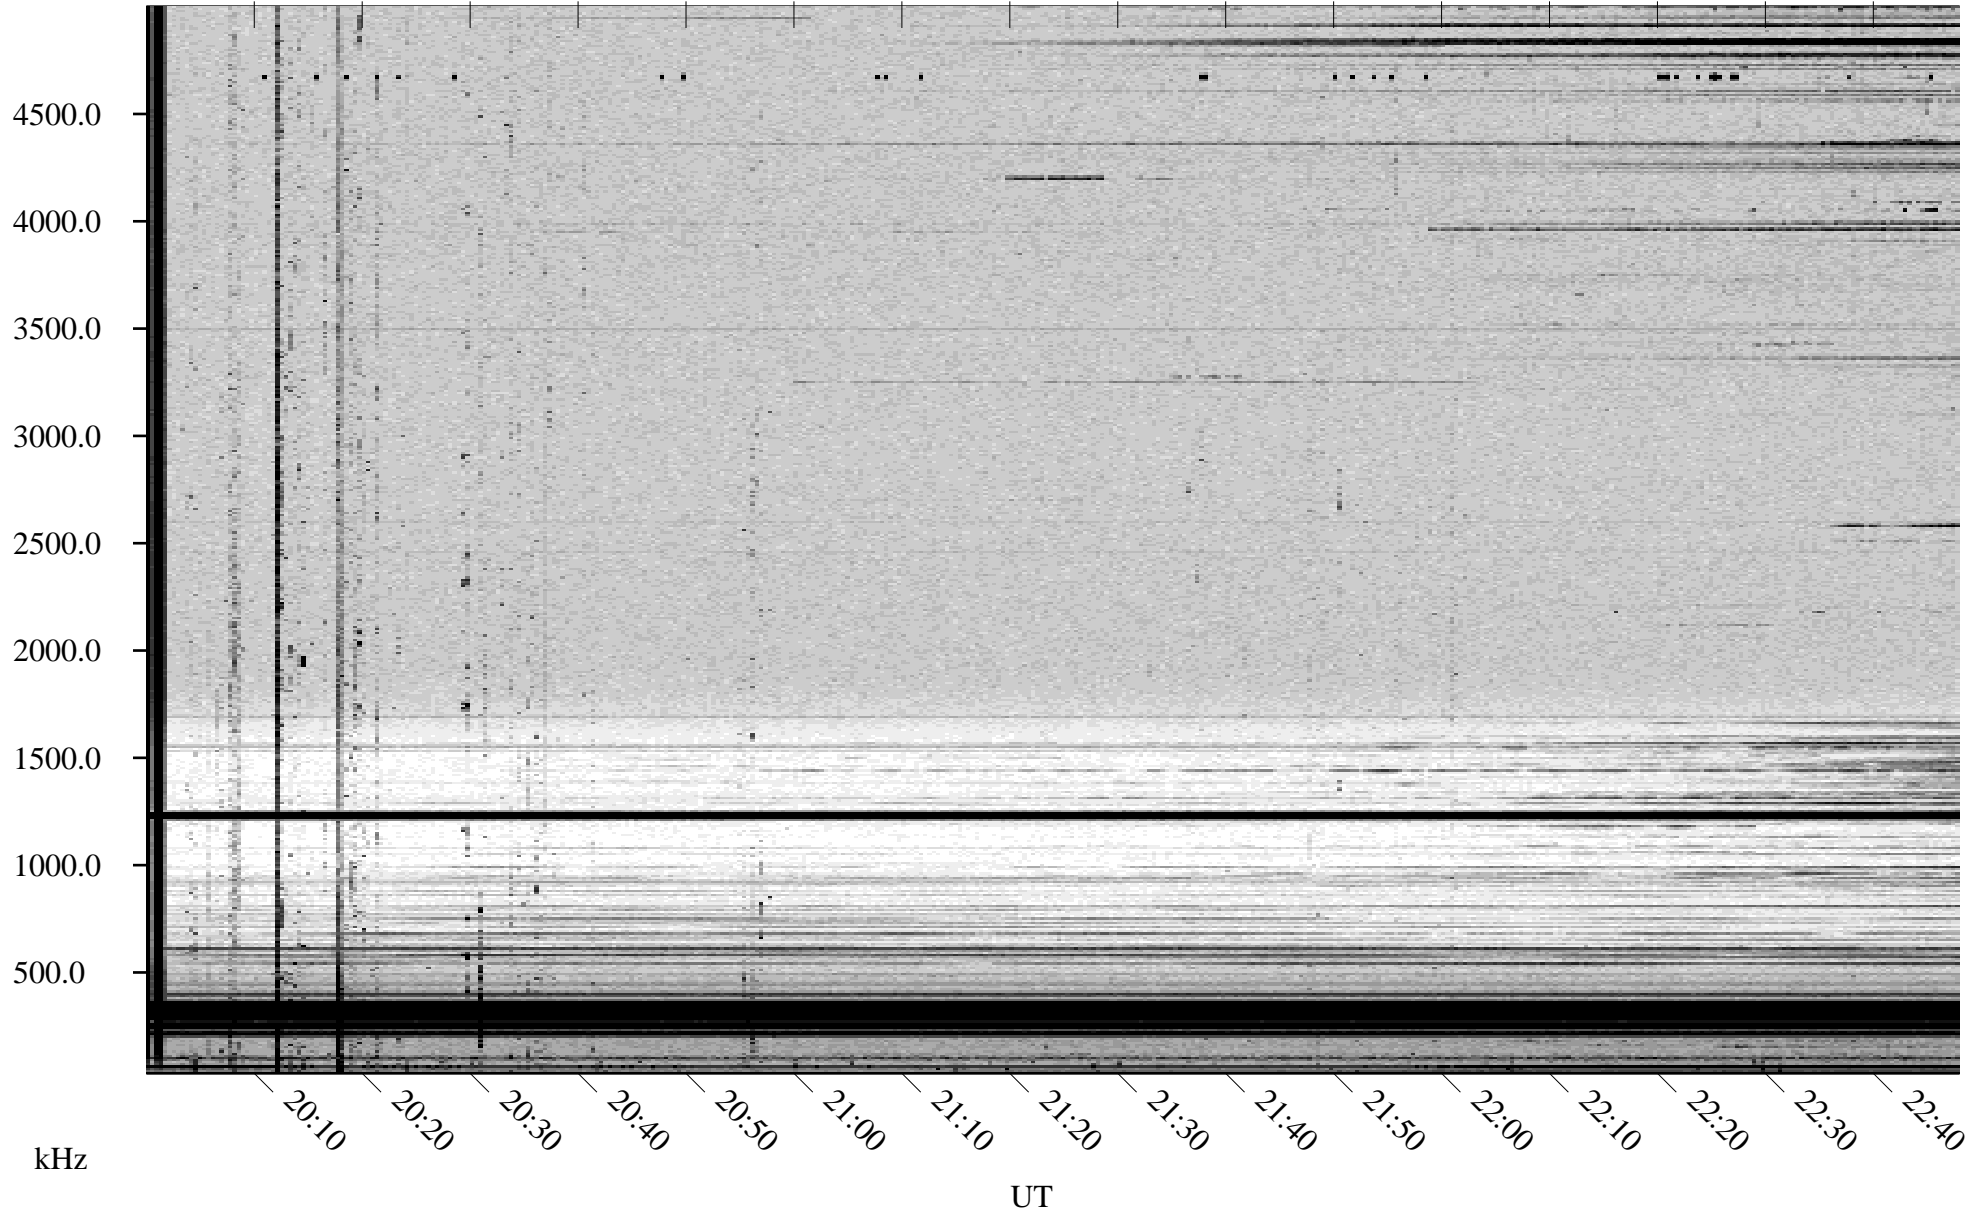

09/25/2002 Churchill, Manitoba

Linear Scale Black = 161 White = 15

ch02268l.r00m max_12

Page 1

09/25/2002 Churchill, Manitoba

Linear Scale Black = 161 White = 15

ch02268l.r00m max_12

Page 2

09/26/2002 Churchill, Manitoba

Linear Scale Black = 161 White = 15

ch02268l.r00m max_12

Page 3

09/26/2002 Churchill, Manitoba

Linear Scale Black = 161 White = 15

ch02268l.r00m max_12

Page 4

09/26/2002 Churchill, Manitoba

Linear Scale Black = 161 White = 15

ch02268l.r00m max_12

Page 5

09/26/2002 Churchill, Manitoba

Linear Scale Black = 161 White = 15

ch02268l.r00m max_12

Page 6

09/26/2002 Churchill, Manitoba

Linear Scale Black = 161 White = 15

ch02268l.r00m max_12

Page 7

09/26/2002 Churchill, Manitoba

Linear Scale Black = 161 White = 15

ch02268l.r00m max_12