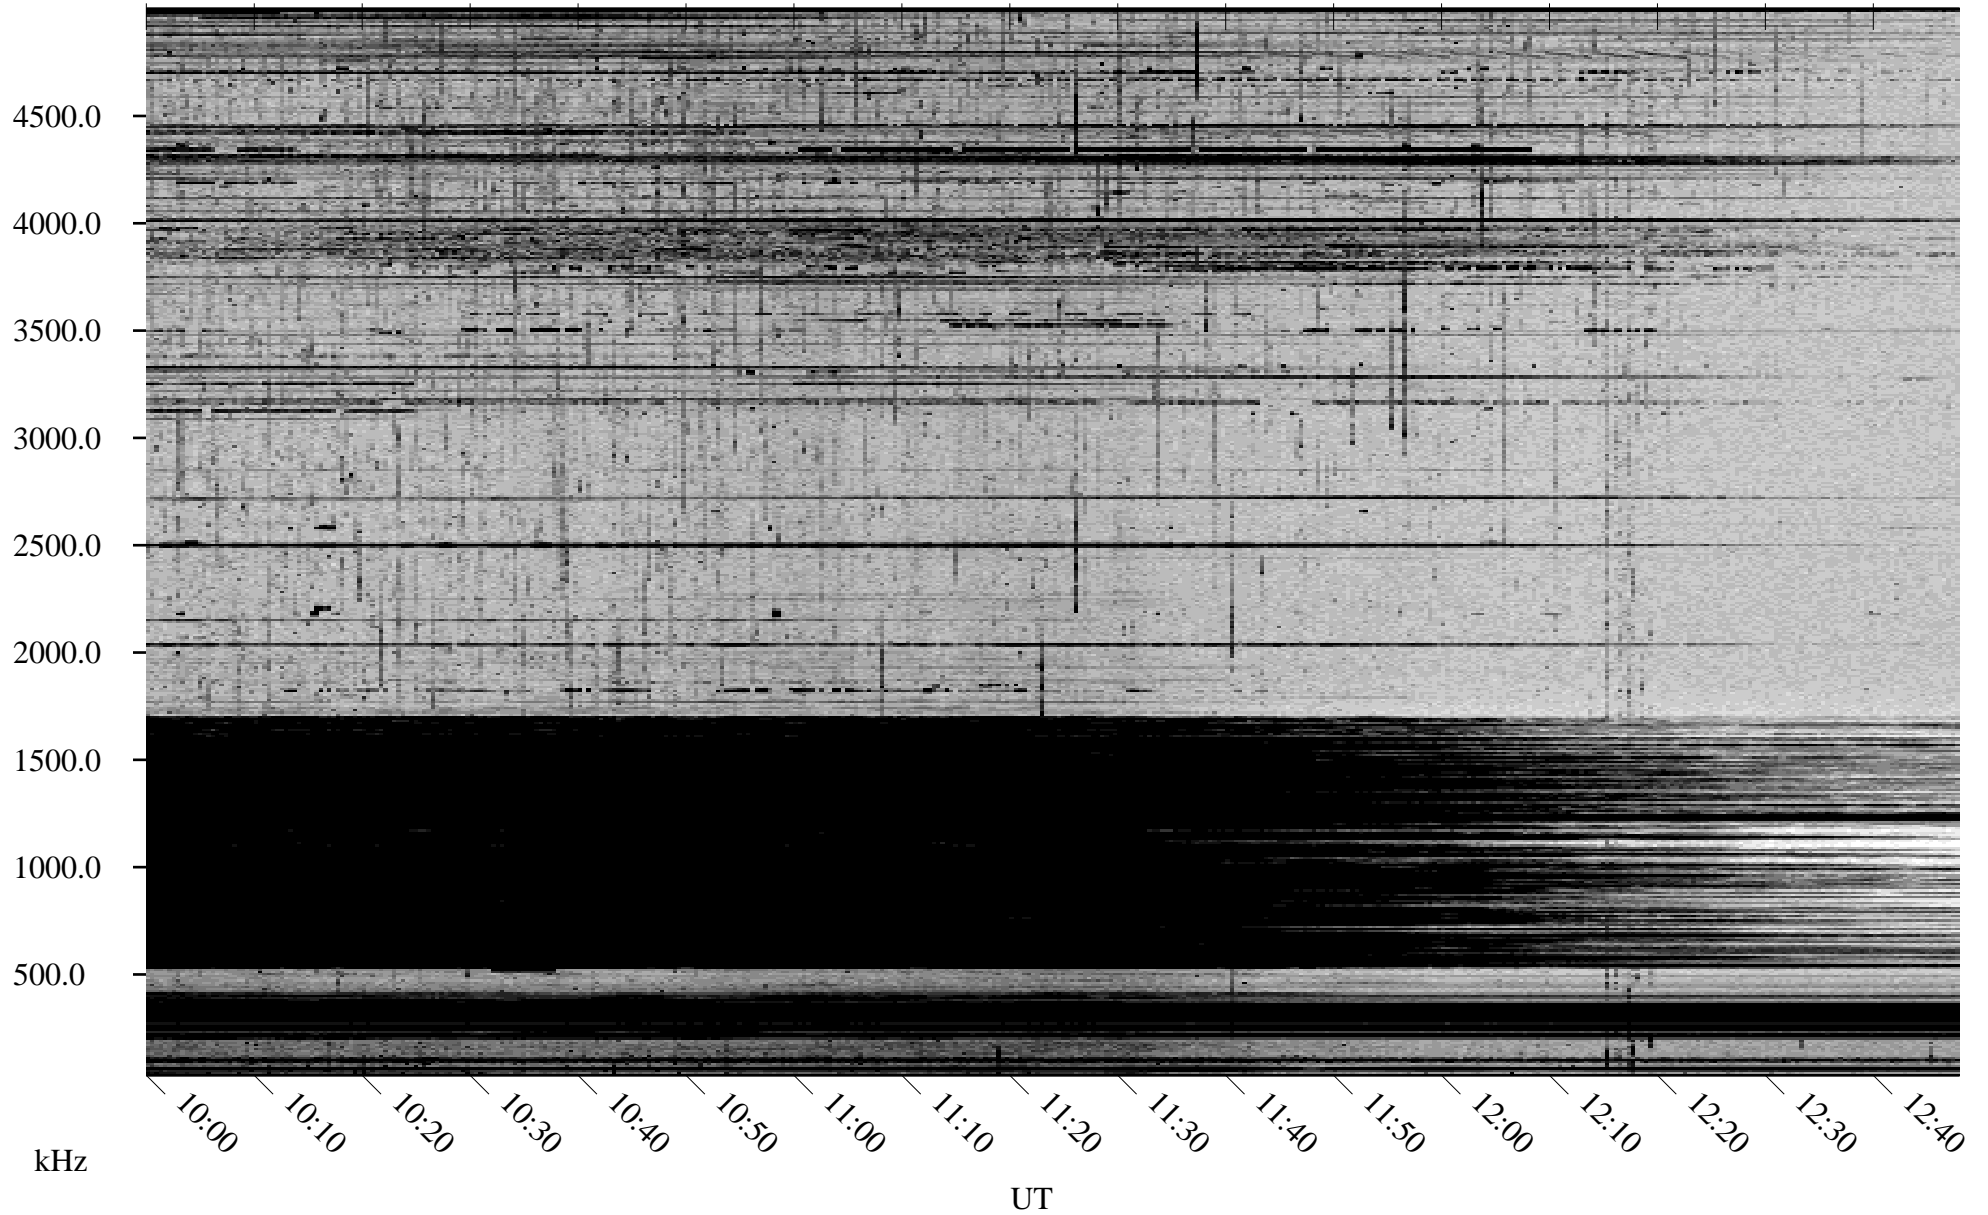

09/25/2002 Churchill, Manitoba

Linear Scale Black = 161 White = 15

ch02268l.r00m max_12

Page 1

09/25/2002 Churchill, Manitoba

Linear Scale Black = 161 White = 15

ch02268l.r00m max_12

Page 2

09/26/2002 Churchill, Manitoba

Linear Scale Black = 161 White = 15

ch02268l.r00m max_12

Page 3

09/26/2002 Churchill, Manitoba

Linear Scale Black = 161 White = 15

ch02268l.r00m max_12

Page 4

09/26/2002 Churchill, Manitoba

Linear Scale Black = 161 White = 15

ch02268l.r00m max_12

Page 5

09/26/2002 Churchill, Manitoba

Linear Scale Black = 161 White = 15

ch02268l.r00m max_12

Page 6

09/26/2002 Churchill, Manitoba

Linear Scale Black = 161 White = 15

ch02268l.r00m max_12

Page 7

09/26/2002 Churchill, Manitoba

Linear Scale Black = 161 White = 15

ch02268l.r00m max_12