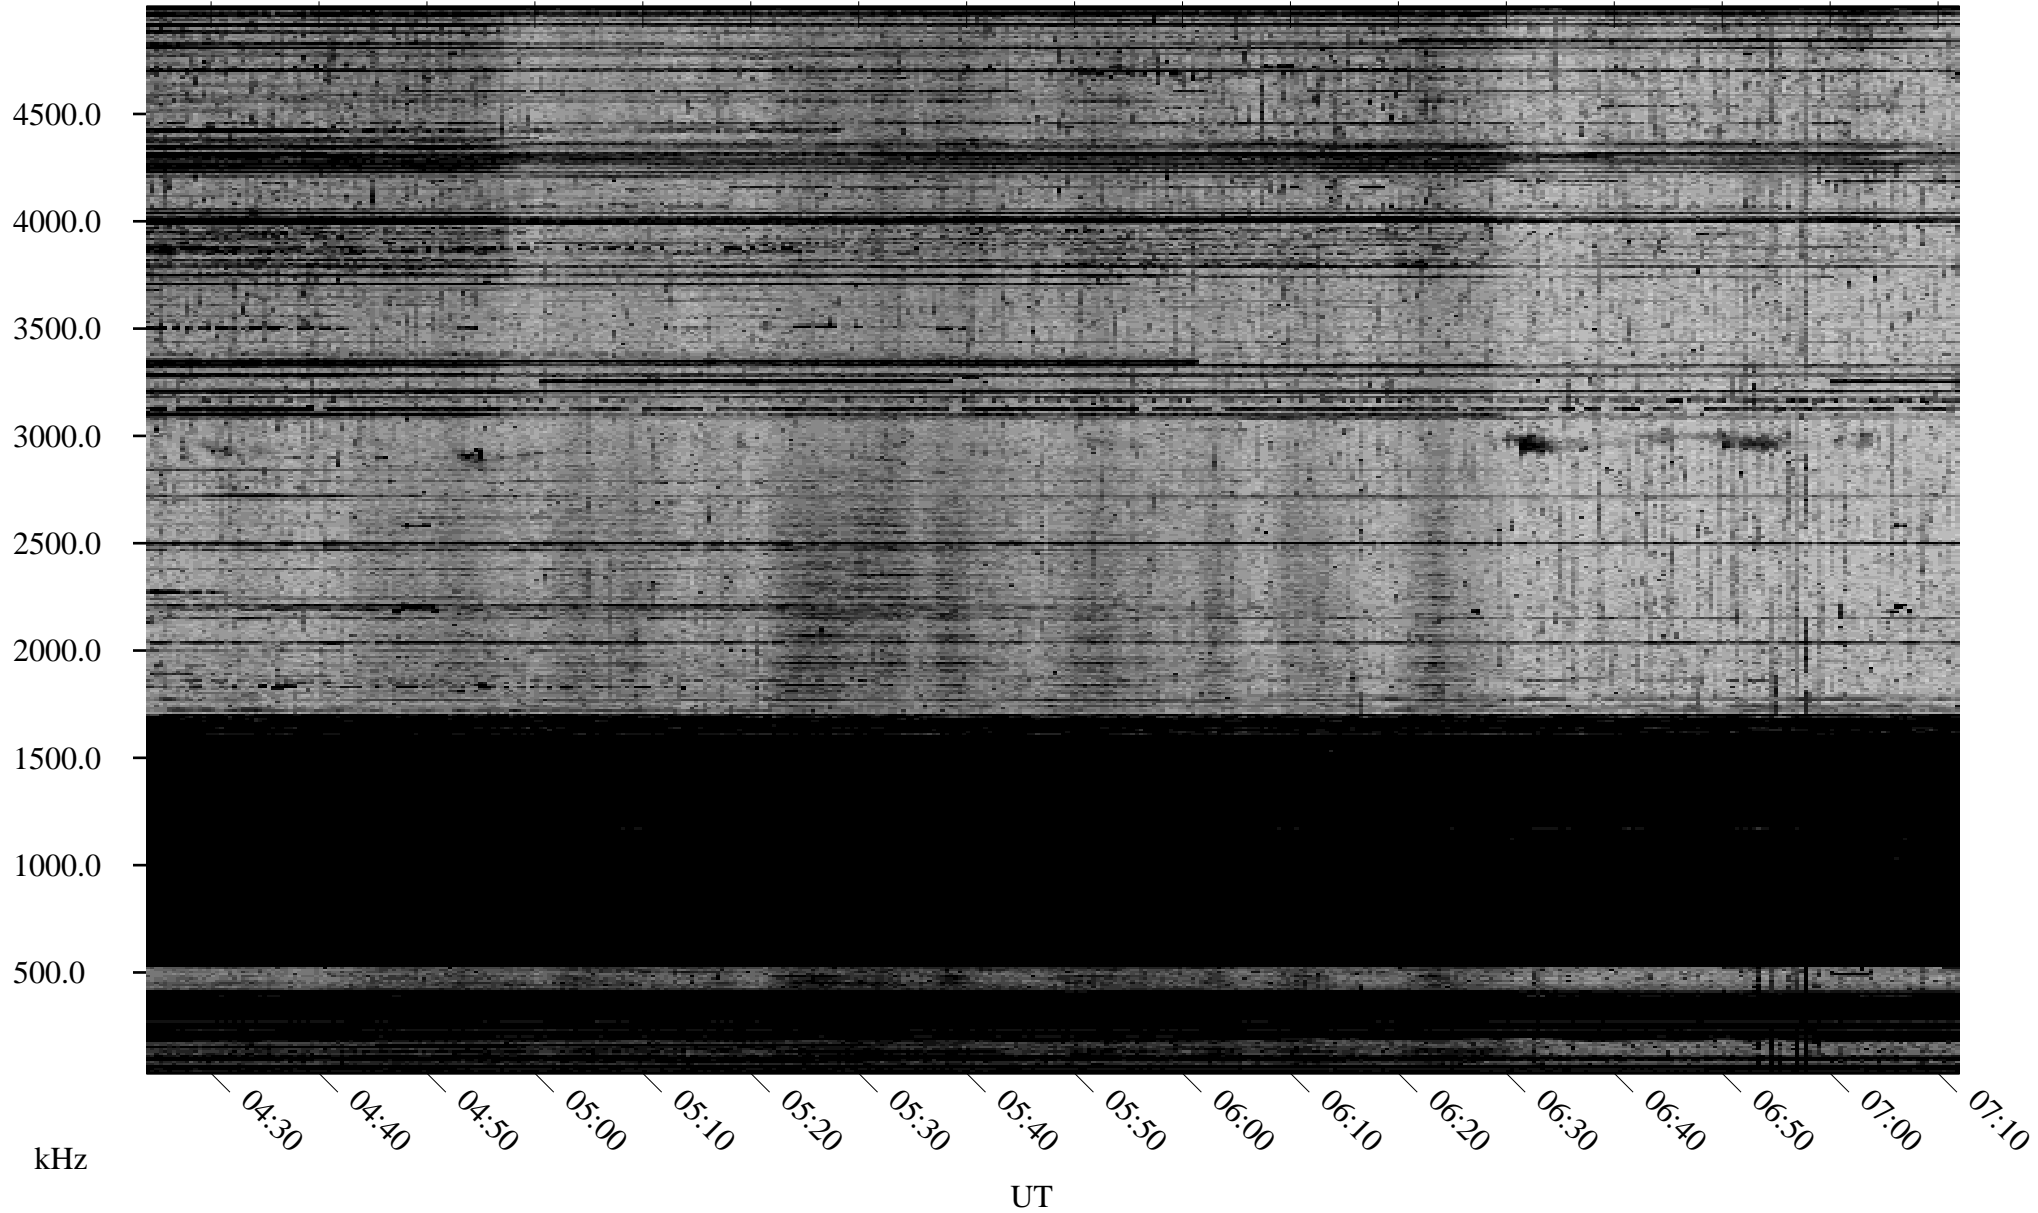

09/25/2002 Churchill, Manitoba

Linear Scale Black = 161 White = 15

ch02268l.r00m max_12

Page 1

09/25/2002 Churchill, Manitoba

Linear Scale Black = 161 White = 15

ch02268l.r00m max_12

Page 2

09/26/2002 Churchill, Manitoba

Linear Scale Black = 161 White = 15

ch02268l.r00m max_12

Page 3

09/26/2002 Churchill, Manitoba

Linear Scale Black = 161 White = 15

ch02268l.r00m max_12

Page 4

09/26/2002 Churchill, Manitoba

Linear Scale Black = 161 White = 15

ch02268l.r00m max_12

Page 5

09/26/2002 Churchill, Manitoba

Linear Scale Black = 161 White = 15

ch02268l.r00m max_12

Page 6

09/26/2002 Churchill, Manitoba

Linear Scale Black = 161 White = 15

ch02268l.r00m max_12

Page 7

09/26/2002 Churchill, Manitoba

Linear Scale Black = 161 White = 15

ch02268l.r00m max_12