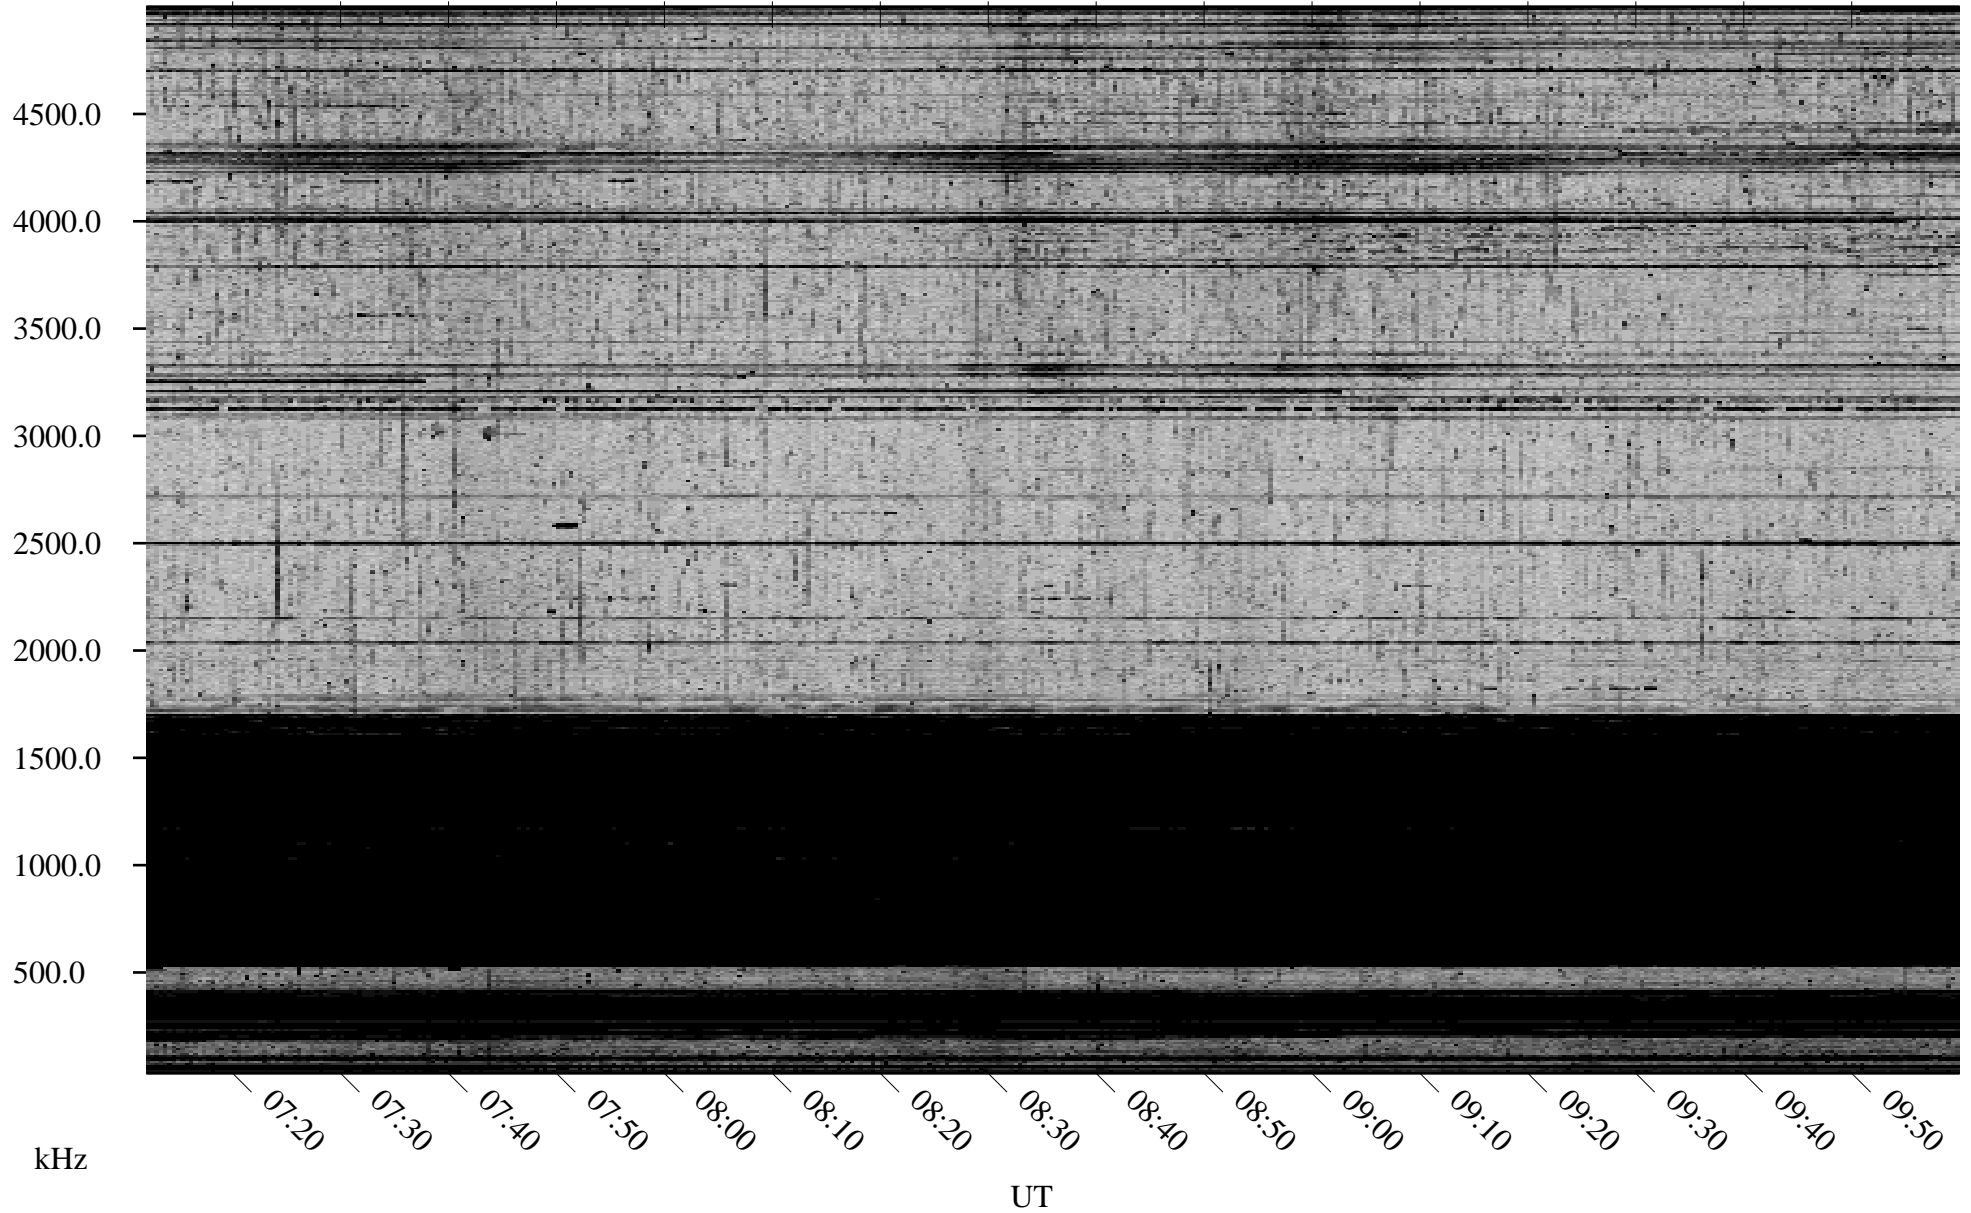

09/25/2002 Churchill, Manitoba

Linear Scale Black = 161 White = 15

ch02268l.r00m max_12

Page 1

09/25/2002 Churchill, Manitoba

Linear Scale Black = 161 White = 15

ch02268l.r00m max_12

Page 2

09/26/2002 Churchill, Manitoba

Linear Scale Black = 161 White = 15

ch02268l.r00m max_12

Page 3

09/26/2002 Churchill, Manitoba

Linear Scale Black = 161 White = 15

ch02268l.r00m max_12

Page 4

09/26/2002 Churchill, Manitoba

Linear Scale Black = 161 White = 15

ch02268l.r00m max_12

Page 5

09/26/2002 Churchill, Manitoba

Linear Scale Black = 161 White = 15

ch02268l.r00m max_12

Page 6

09/26/2002 Churchill, Manitoba

Linear Scale Black = 161 White = 15

ch02268l.r00m max_12

Page 7

09/26/2002 Churchill, Manitoba

Linear Scale Black = 161 White = 15

ch02268l.r00m max_12