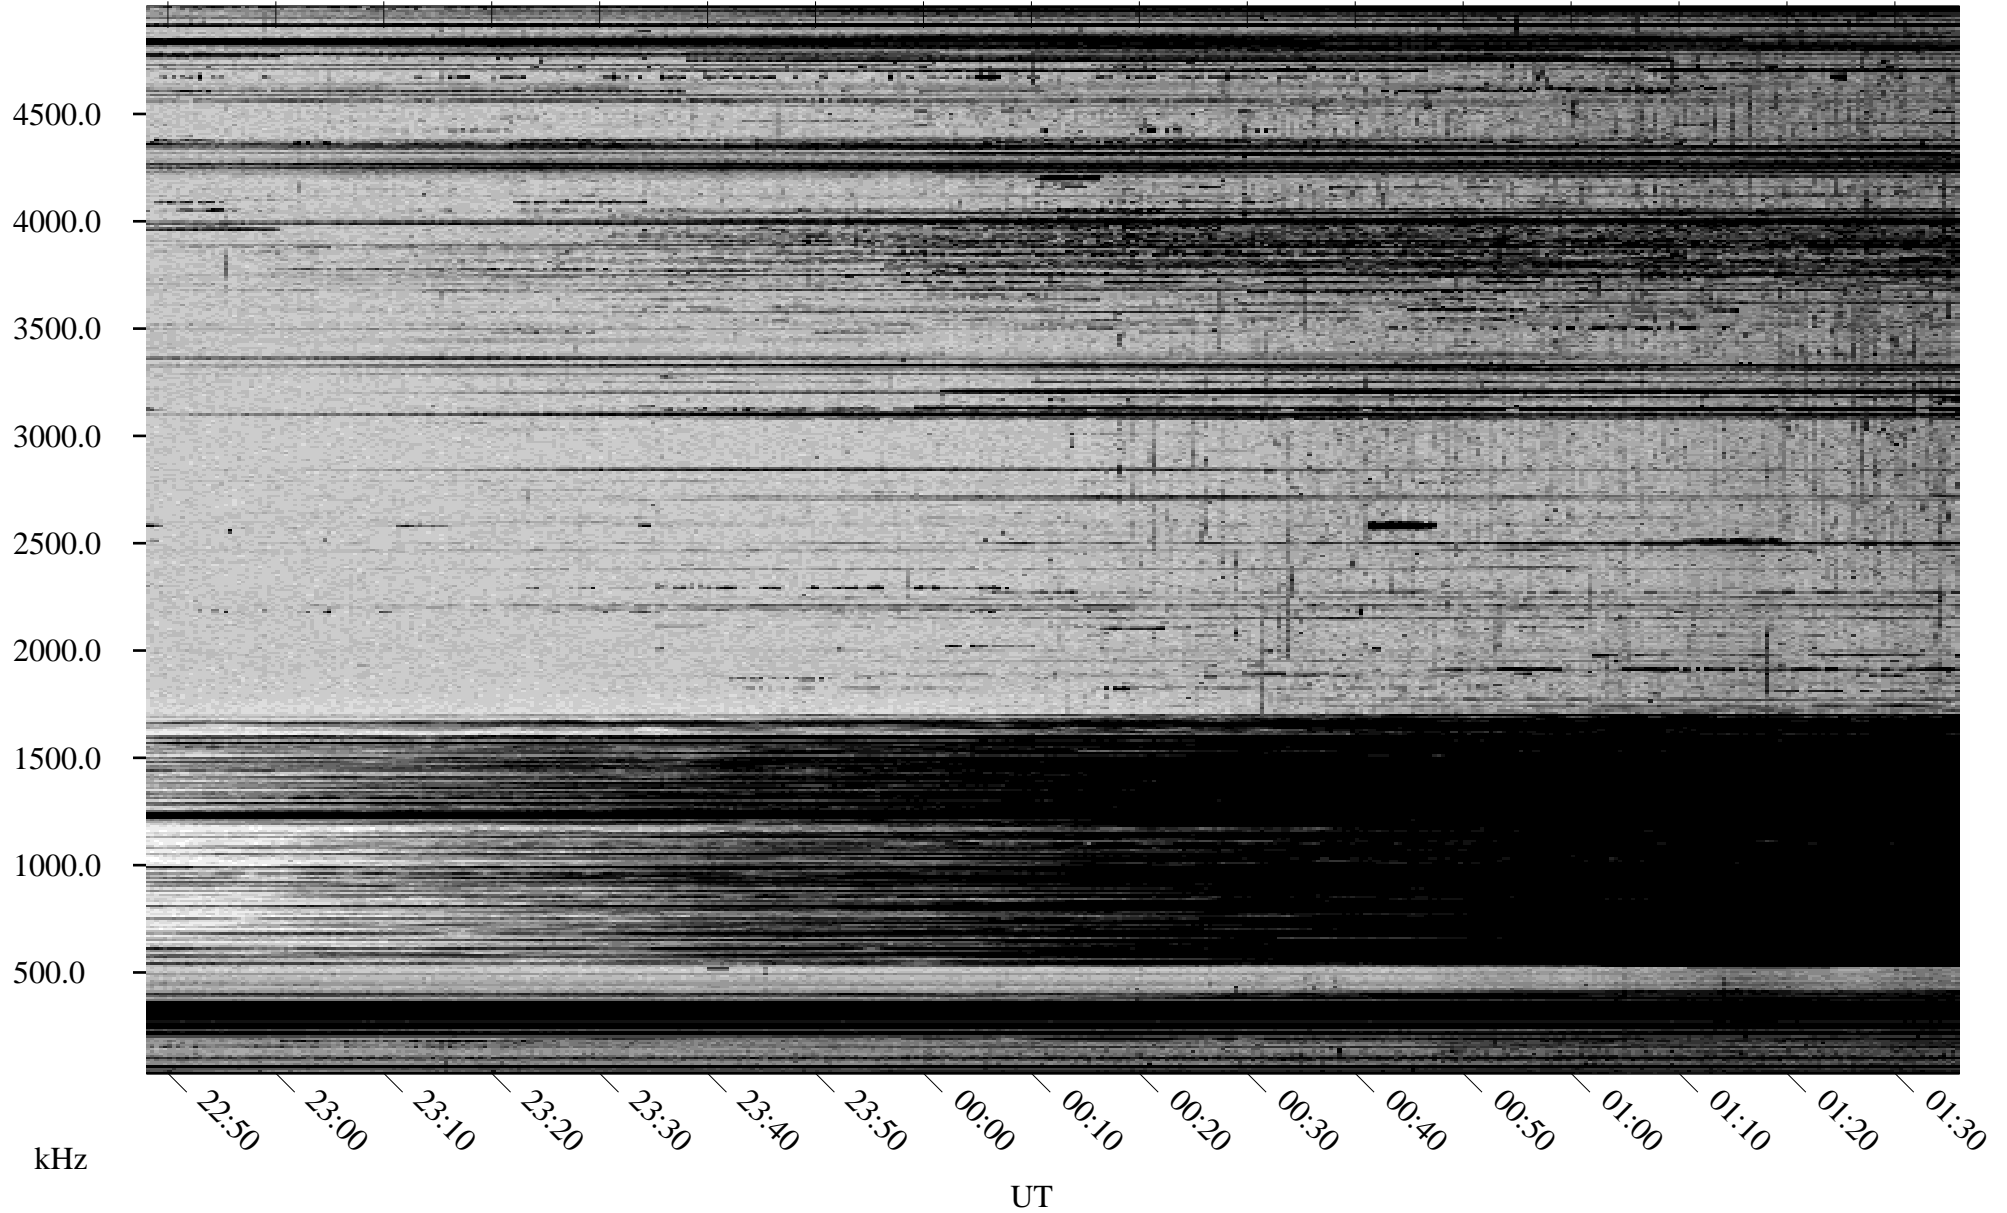

09/25/2002 Churchill, Manitoba

Linear Scale Black = 161 White = 15

ch02268l.r00m max_12

Page 1

09/25/2002 Churchill, Manitoba

Linear Scale Black = 161 White = 15

ch02268l.r00m max_12

Page 2

09/26/2002 Churchill, Manitoba

Linear Scale Black = 161 White = 15

ch02268l.r00m max_12

Page 3

09/26/2002 Churchill, Manitoba

Linear Scale Black = 161 White = 15

ch02268l.r00m max_12

Page 4

09/26/2002 Churchill, Manitoba

Linear Scale Black = 161 White = 15

ch02268l.r00m max_12

Page 5

09/26/2002 Churchill, Manitoba

Linear Scale Black = 161 White = 15

ch02268l.r00m max_12

Page 6

09/26/2002 Churchill, Manitoba

Linear Scale Black = 161 White = 15

ch02268l.r00m max_12

Page 7

09/26/2002 Churchill, Manitoba

Linear Scale Black = 161 White = 15

ch02268l.r00m max_12