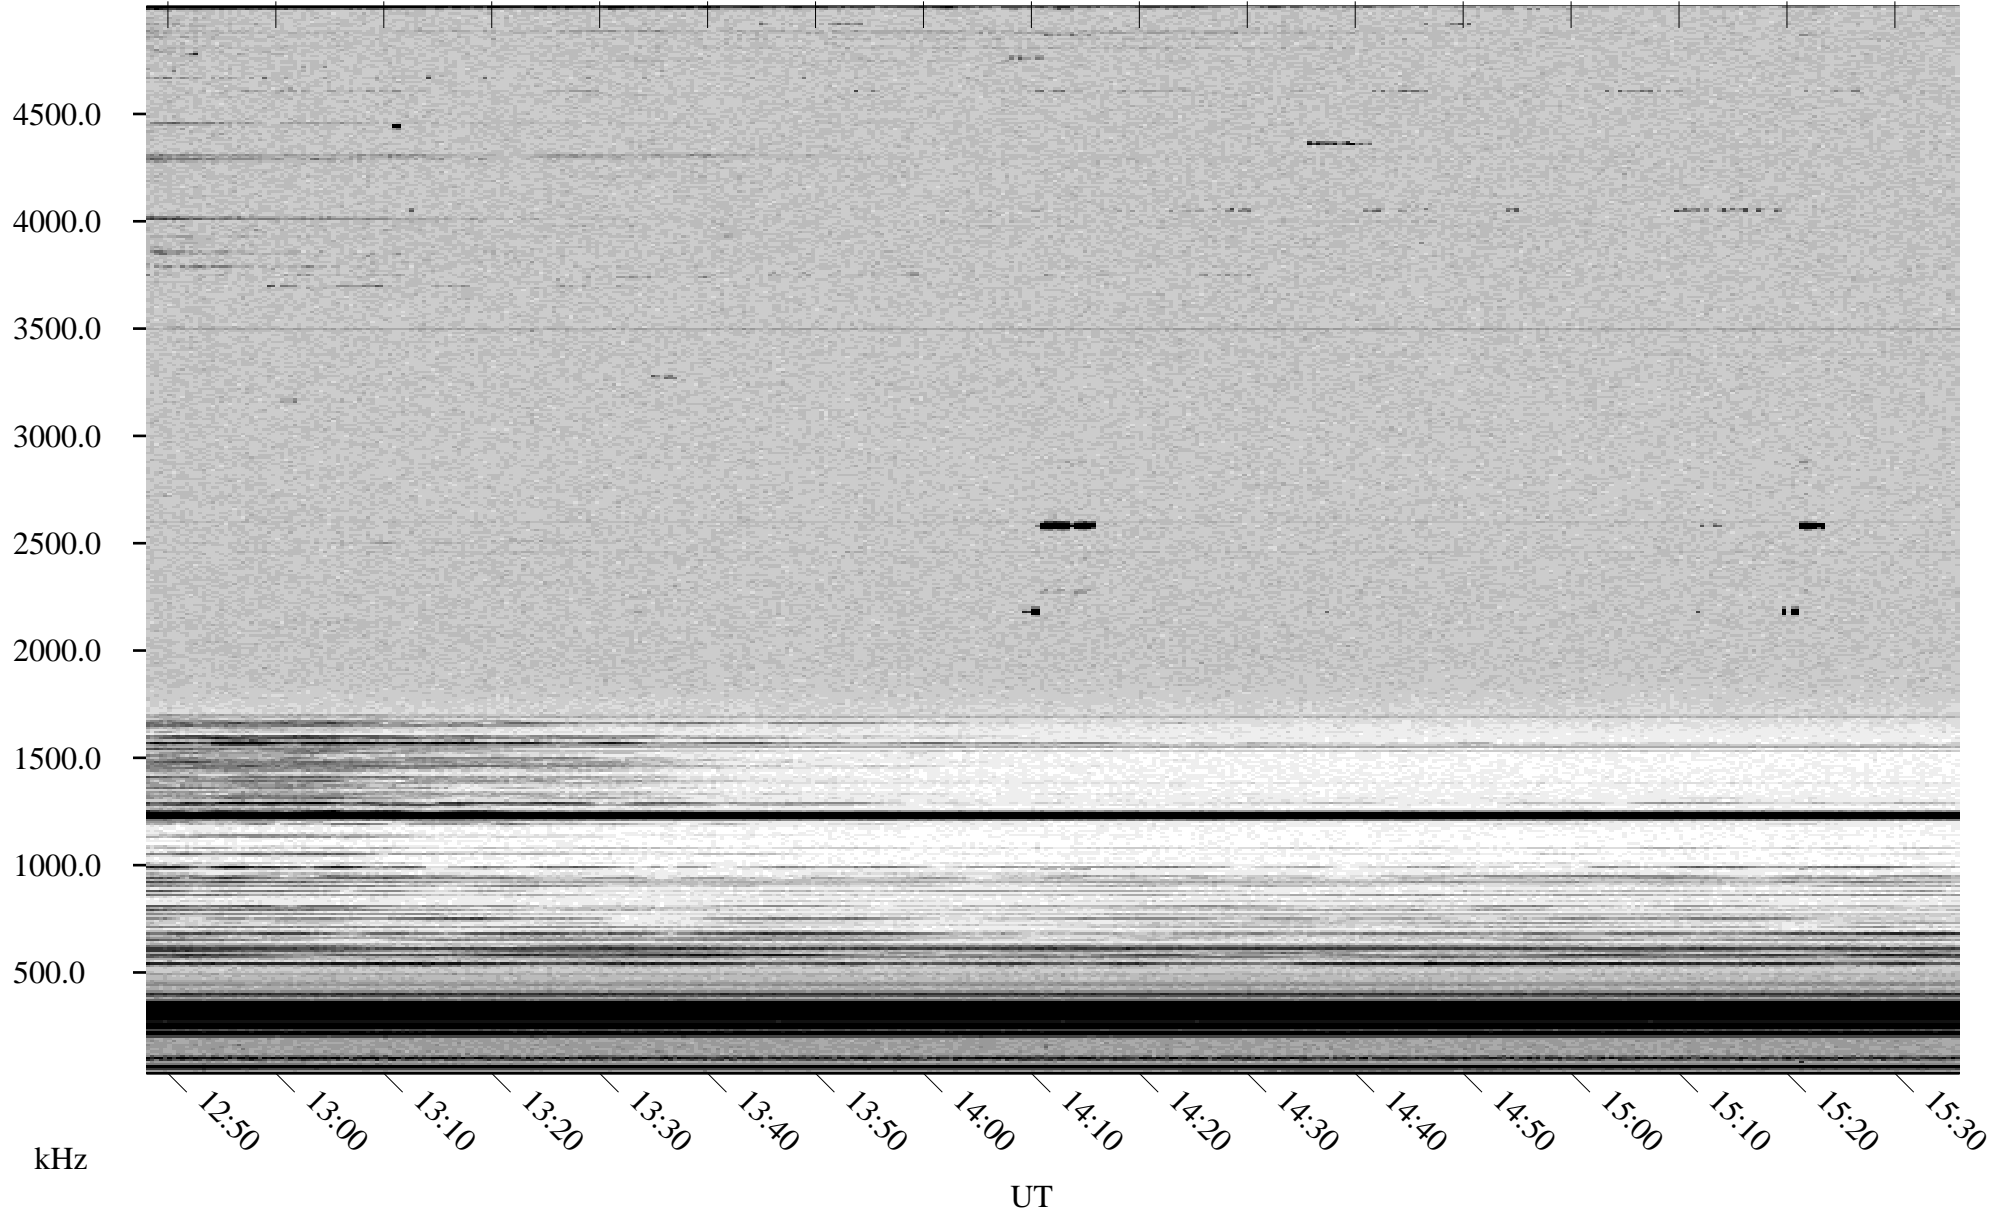

09/25/2002 Churchill, Manitoba

Linear Scale Black = 161 White = 15

ch02268l.r00m max_12

Page 1

09/25/2002 Churchill, Manitoba

Linear Scale Black = 161 White = 15

ch02268l.r00m max_12

Page 2

09/26/2002 Churchill, Manitoba

Linear Scale Black = 161 White = 15

ch02268l.r00m max_12

Page 3

09/26/2002 Churchill, Manitoba

Linear Scale Black = 161 White = 15

ch02268l.r00m max_12

Page 4

09/26/2002 Churchill, Manitoba

Linear Scale Black = 161 White = 15

ch02268l.r00m max_12

Page 5

09/26/2002 Churchill, Manitoba

Linear Scale Black = 161 White = 15

ch02268l.r00m max_12

Page 6

09/26/2002 Churchill, Manitoba

Linear Scale Black = 161 White = 15

ch02268l.r00m max_12

Page 7

09/26/2002 Churchill, Manitoba

Linear Scale Black = 161 White = 15

ch02268l.r00m max_12